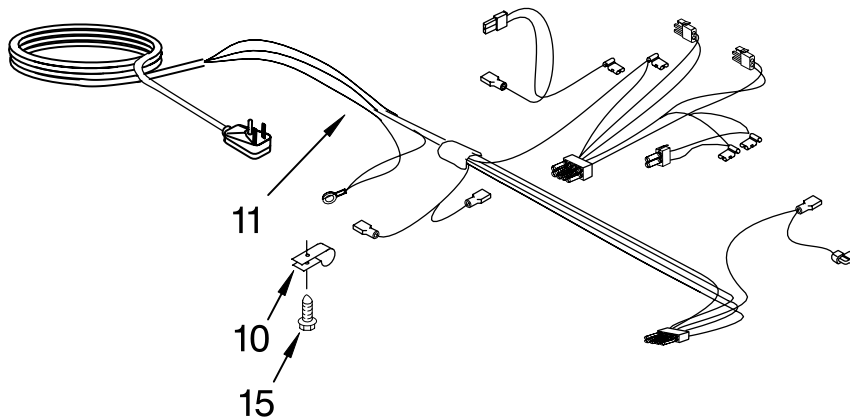

FOR ORDERING INFORMATION REFER TO PARTS PRICE LIST

PUMP PARTS

For Models: KUIS155HPW0, KUIS155HPB0
(WHITE-PUMP MODEL) (BLACK-PUMP MODEL)

Illus. No.	Part No.	DESCRIPTION
1	2185531	Pump, Water (Complete)
2	3400884	Screw 8-18 X 5/8
3	3400885	Screw 8-16 x 1/2
4	2185752	Housing, Motor
5	2185753	Blade, Fan
6	2185748	Motor, Pump
7	4388318	Wiring Harness
8	2185751	Bracket, Pump
9	3400883	Screw 8-32 X 1/2
10	2185750	Sleeve
11	3400909	Nut, Push-In
12	2185677	Cover, Pump
13	2185585	Bracket, Connector Assembly
14	2185754	Impeller, Pump
15	2185749	Cap, Pump

FOR ORDERING INFORMATION REFER TO PARTS PRICE LIST

CONTROL PANEL PARTS

For Models: KUIS155HPW0, KUIS155HPB0
(WHITE-PUMP MODEL) (BLACK-PUMP MODEL)

Illus. No.	Part No.	DESCRIPTION
1	2185738	Box, Control
2	2185657	Transformer
3	2185592	Assembly, Switch (ALSO ORDER #4)
4		Overlay
	2208317W	White
5	2185947	P.C. Board
6	2149705	Switch, Plunger
7	2185694	Lens, LED
8	2185692	Wiring Harness Grid/ Light
9	745362	Bulb
10	2185788	Clamp
11	2187286	Wiring Harness, Complete Unit (Includes Power Cord)
12	2185679	Thermostat, Bin
13	2185825	Clamp
14	2185703	Wiring Harness, Main to Pump,
15	3400884	Screw 8-18 X 5/8
18	3400850	Screw 8-16 X 3/8
20	2185680	Thermister, Ice Control