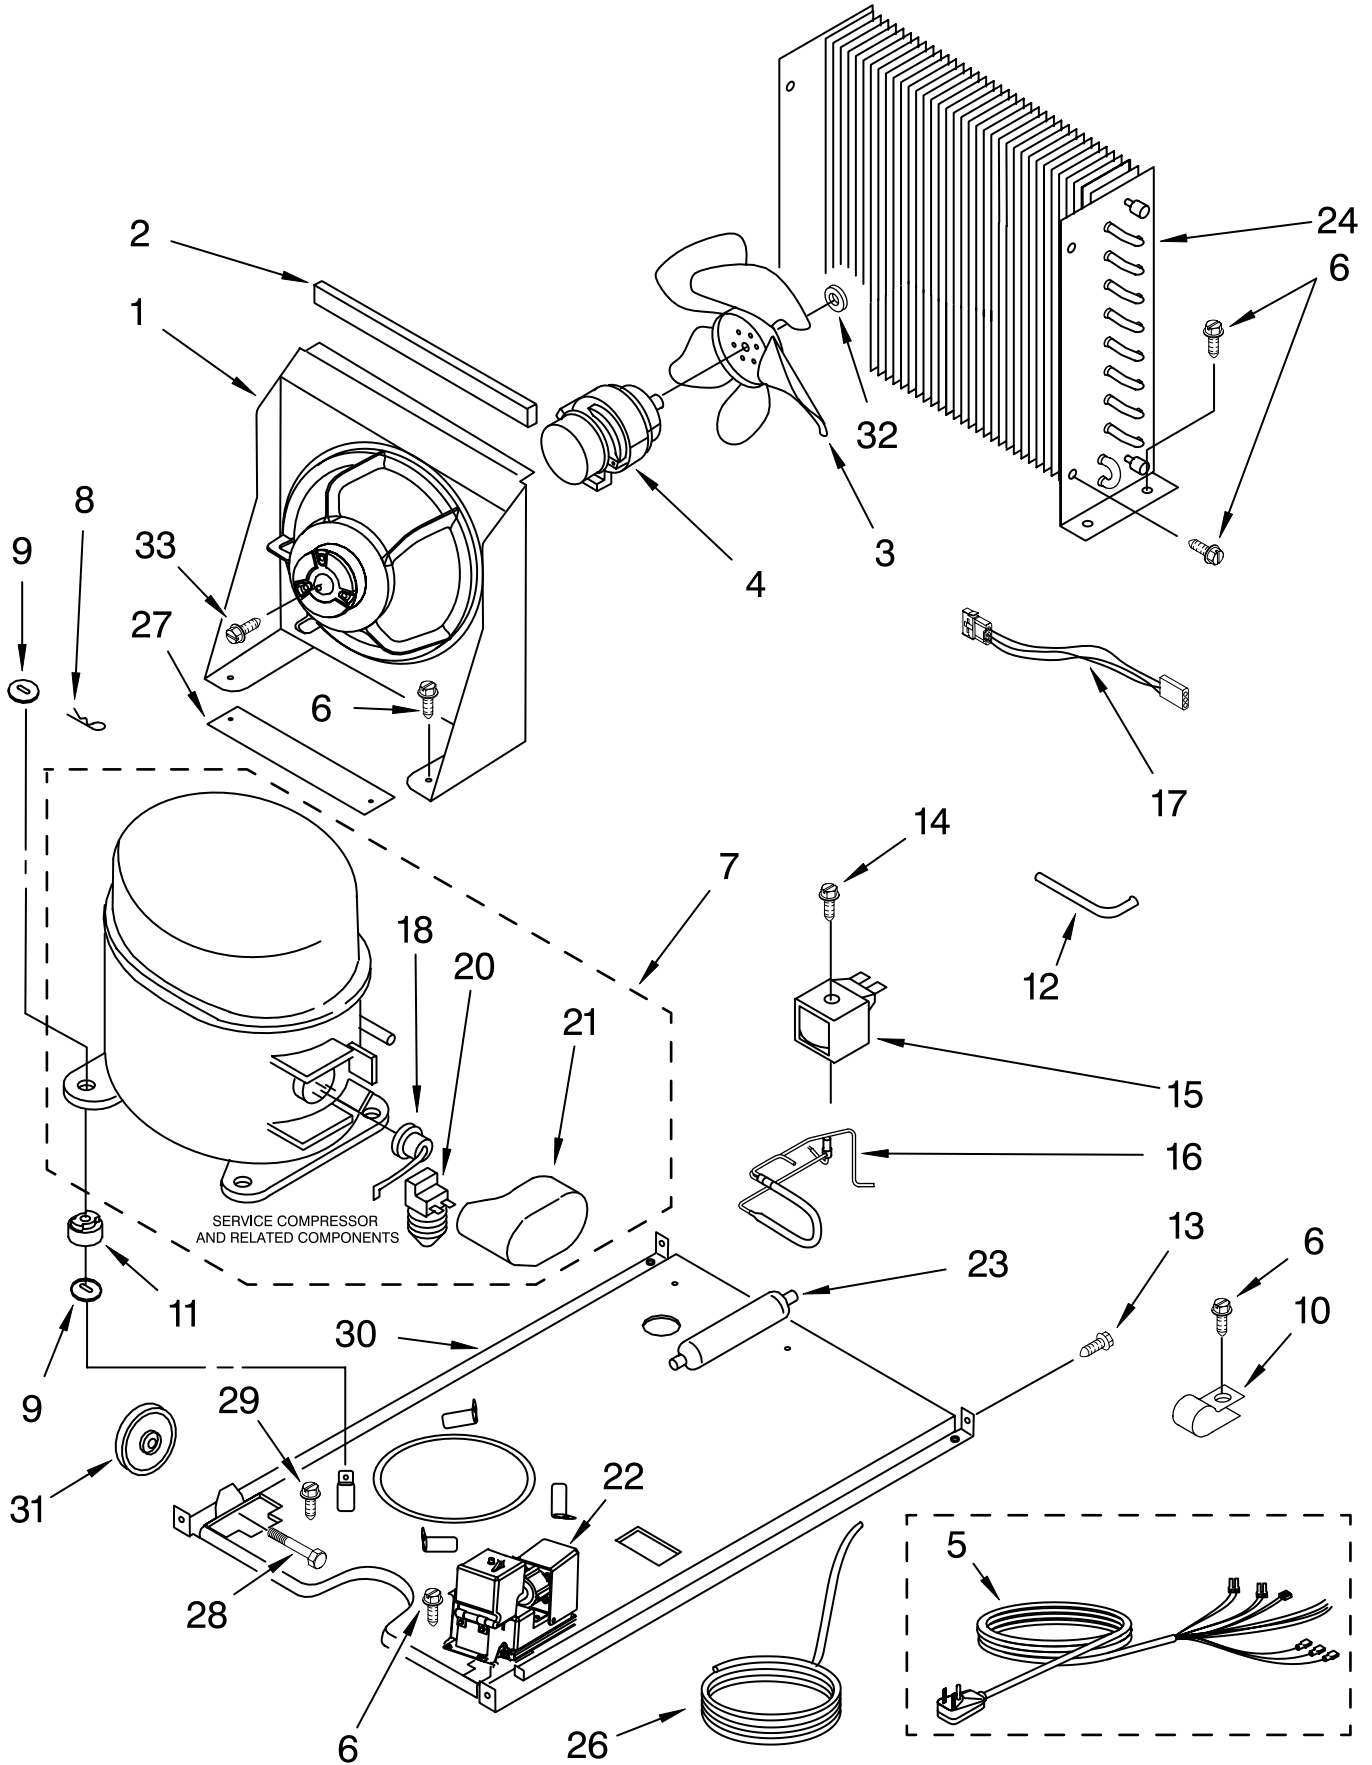

UNIT PARTS

For Models: KUIS155HPW0, KUIS155HPB0
(WHITE-PUMP MODEL) (BLACK-PUMP MODEL)

FOR ORDERING INFORMATION REFER TO PARTS PRICE LIST

UNIT PARTS

For Models: KUIS155HPW0, KUIS155HPB0
(WHITE-PUMP MODEL) (BLACK-PUMP MODEL)

<u>Illus. No.</u>	<u>Part No.</u>	<u>DESCRIPTION</u>
1	2185532	Bracket, Fan Mtg.
2	2185675	Pad, Foam
3	2190685	Blade, Fan
4	2183437	Motor, Fan
5		Wiring Harness, Complete Unit (See #11 On Control Panel Parts Page)
6	304392	Screw 8-18 X 1/2
7	2176659	Compressor
8	A201435	Clip, Mounting
9	A201441	Shim (8)
10	2185960	Clamp (Power Cord)
11	2185965	Grommet (4)
12	2185548	Tube, Process
13	489423	Screw
14	489472	Screw
15	759112	Coil, Solenoid
16	2208467	Valve, Body
17	2187267	Wiring Harness, Condenser Fan
18	2183404	Overload
20	2183410	Relay, Start
21	2162358	Cover, Terminal
22	2185528	Pump, Drain
23	2180801	Drier
24	2185529	Condenser
26	2185925	Tube, Drainage
27	2185858	Pad, Foam (2)
28	3370389	Screw 10-32X15/16
29	488500	Screw, Ground 8-32 X 3/8
30	2185511	Base, Unit
31	302819	Wheel
32	486692	Nut, Speed
33	489494	Screw 8-32 X 3/4

REFRIGERANT CHARGE

6.5 OZ. (R134A)

FOR ORDERING INFORMATION REFER TO PARTS PRICE LIST