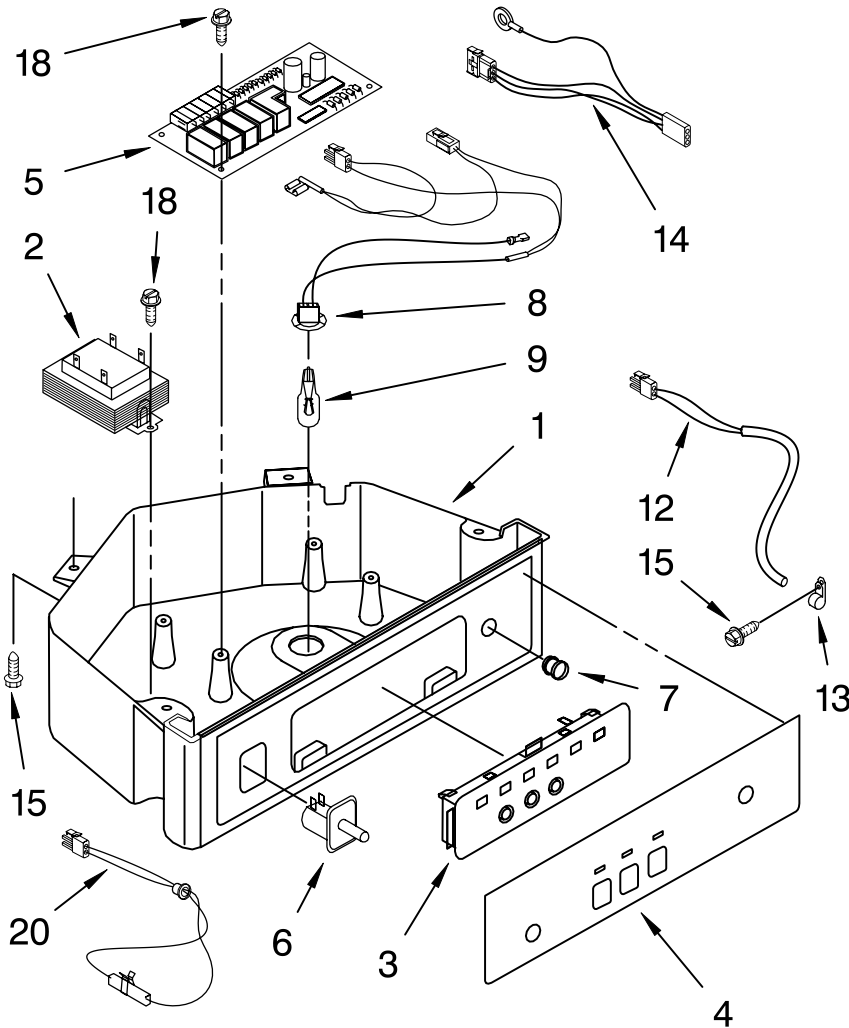

FOR ORDERING INFORMATION REFER TO PARTS PRICE LIST

PUMP PARTS

For Models: KUIS155HPW0, KUIS155HPB0
(WHITE-PUMP MODEL) (BLACK-PUMP MODEL)

Illus. No.	Part No.	DESCRIPTION
1	2185531	Pump, Water (Complete)
2	3400884	Screw 8-18 X 5/8
3	3400885	Screw 8-16 x 1/2
4	2185752	Housing, Motor
5	2185753	Blade, Fan
6	2185748	Motor, Pump
7	4388318	Wiring Harness
8	2185751	Bracket, Pump
9	3400883	Screw 8-32 X 1/2
10	2185750	Sleeve
11	3400909	Nut, Push-In
12	2185677	Cover, Pump
13	2185585	Bracket, Connector Assembly
14	2185754	Impeller, Pump
15	2185749	Cap, Pump

FOR ORDERING INFORMATION REFER TO PARTS PRICE LIST

CONTROL PANEL PARTS

For Models: KUIS155HPW0, KUIS155HPB0
(WHITE-PUMP MODEL) (BLACK-PUMP MODEL)

Illus. No.	Part No.	DESCRIPTION
1	2185738	Box, Control
2	2185657	Transformer
3	2185592	Assembly, Switch (ALSO ORDER #4)
4		Overlay
	2208317W	White
5	2185947	P.C. Board
6	2149705	Switch, Plunger
7	2185694	Lens, LED
8	2185692	Wiring Harness Grid/ Light
9	745362	Bulb
10	2185788	Clamp
11	2187286	Wiring Harness, Complete Unit (Includes Power Cord)
12	2185679	Thermostat, Bin
13	2185825	Clamp
14	2185703	Wiring Harness, Main to Pump,
15	3400884	Screw 8-18 X 5/8
18	3400850	Screw 8-16 X 3/8
20	2185680	Thermister, Ice Control