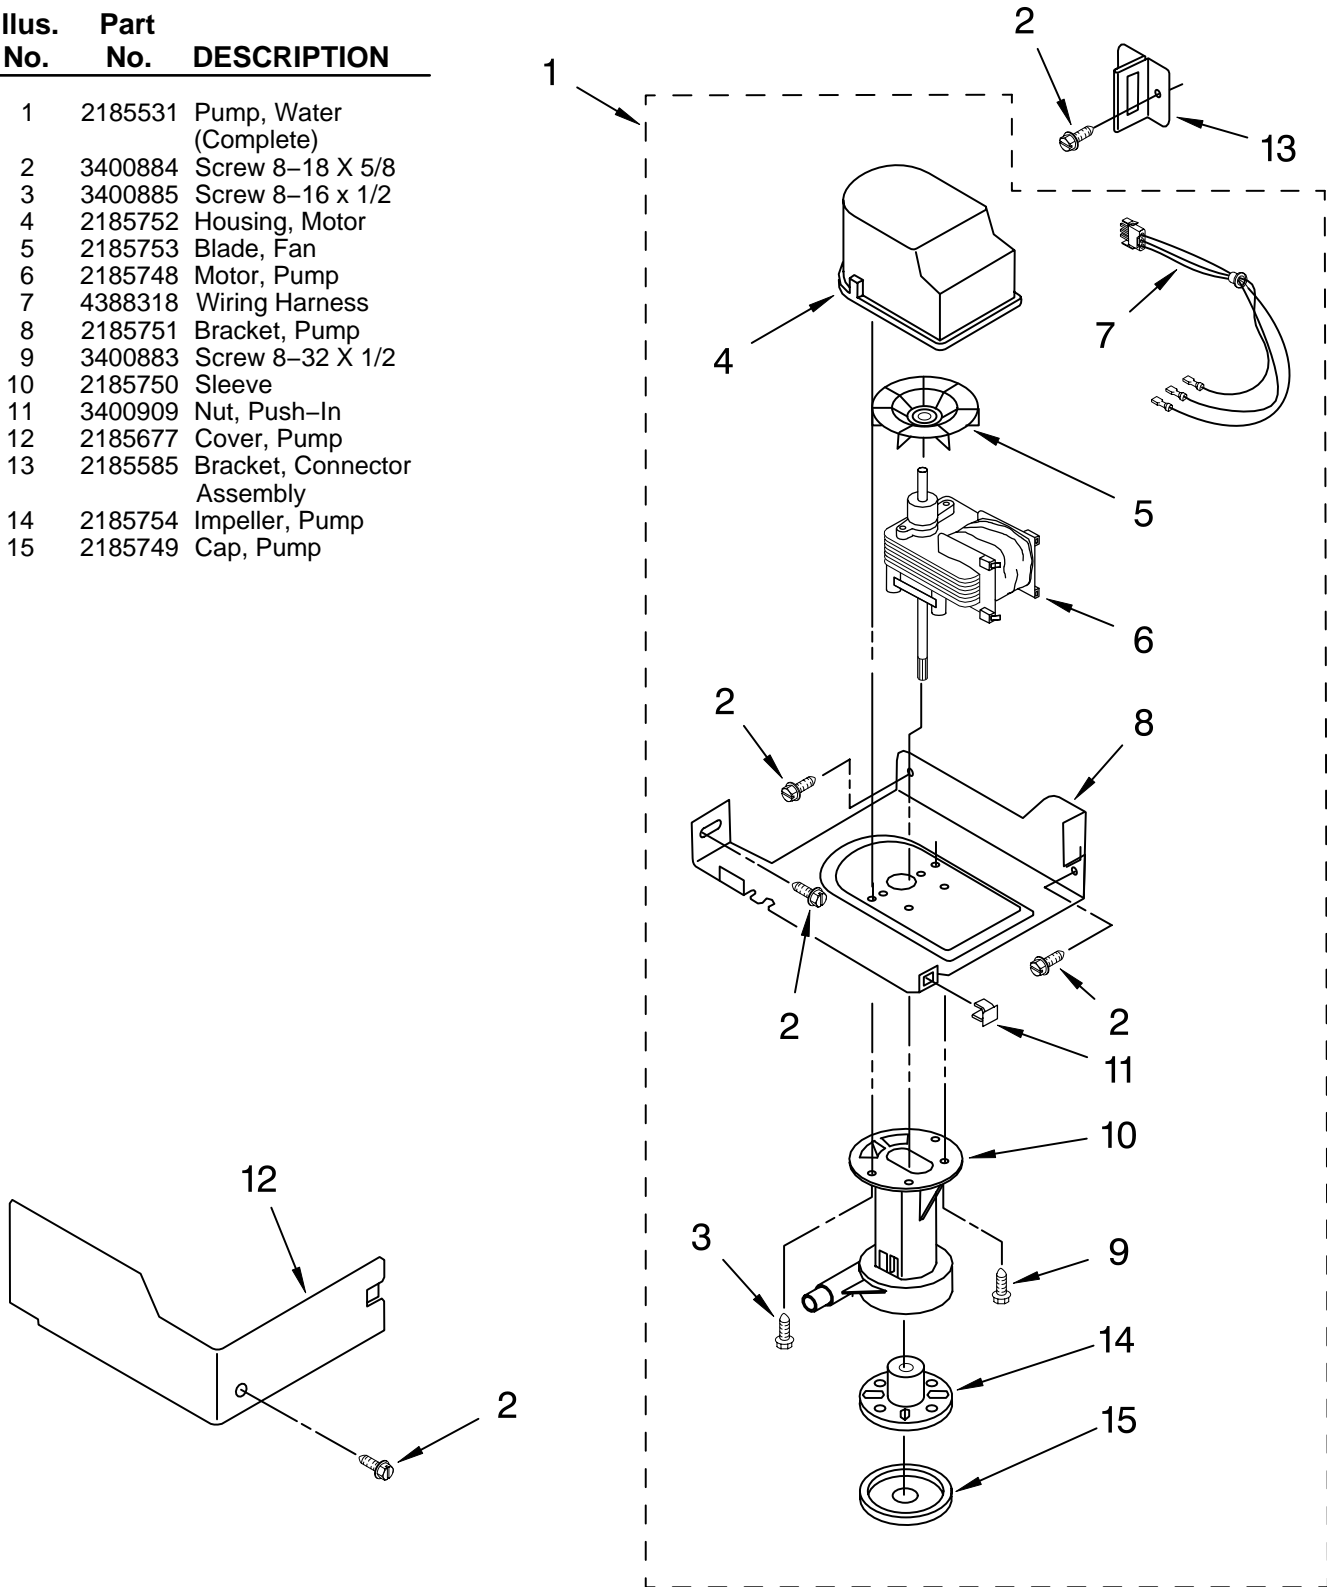

For Models: KUIS155HPW0, KUIS155HPB0
(WHITE-PUMP MODEL) (BLACK-PUMP MODEL)

Illus. No.	Part No.	DESCRIPTION
1	2185758	Valve, Complete Water
2	2185669	Tube, Plastic
3	488687	Screw 8-15 X 5/8
4	2185523	Dispenser, Water
5	2208328	Evaporator
6	627018	Nut, Compression
7	841707	Insert, Tube
8	2174662	Tube, Water Fill
9	488660	Nut, Speed
10	836667	Spacer
11	2208329	Fastener, Pushnut
12	489443	Screw
13	2185625	Reservoir, Water Slide
14	2185626	Tube
15	2185673	Hose, Overflow
17	2185615	Bracket, Front and Rear
18	2185611	Bracket, Side Left and Right
19	2185681	Harness, Grid
26	3400886	Screw 8-18 X 1 1/4
28	2185614	Grid Assembly (Complete)
39	2174754	Wire, Grid Cutter
41	2185570	Cover, Grid
42	681534	Thumbscrew
43	2185624	Reservoir, Water
44	3400884	Screw 8-18 X 5/8
45	2185696	Cap, Drain
46	3400909	Nut, Push-In

FOR ORDERING INFORMATION REFER TO PARTS PRICE LIST

PUMP PARTS

For Models: KUIS155HPW0, KUIS155HPB0
(WHITE-PUMP MODEL) (BLACK-PUMP MODEL)

Illus. No.	Part No.	DESCRIPTION
1	2185531	Pump, Water (Complete)
2	3400884	Screw 8-18 X 5/8
3	3400885	Screw 8-16 x 1/2
4	2185752	Housing, Motor
5	2185753	Blade, Fan
6	2185748	Motor, Pump
7	4388318	Wiring Harness
8	2185751	Bracket, Pump
9	3400883	Screw 8-32 X 1/2
10	2185750	Sleeve
11	3400909	Nut, Push-In
12	2185677	Cover, Pump
13	2185585	Bracket, Connector Assembly
14	2185754	Impeller, Pump
15	2185749	Cap, Pump