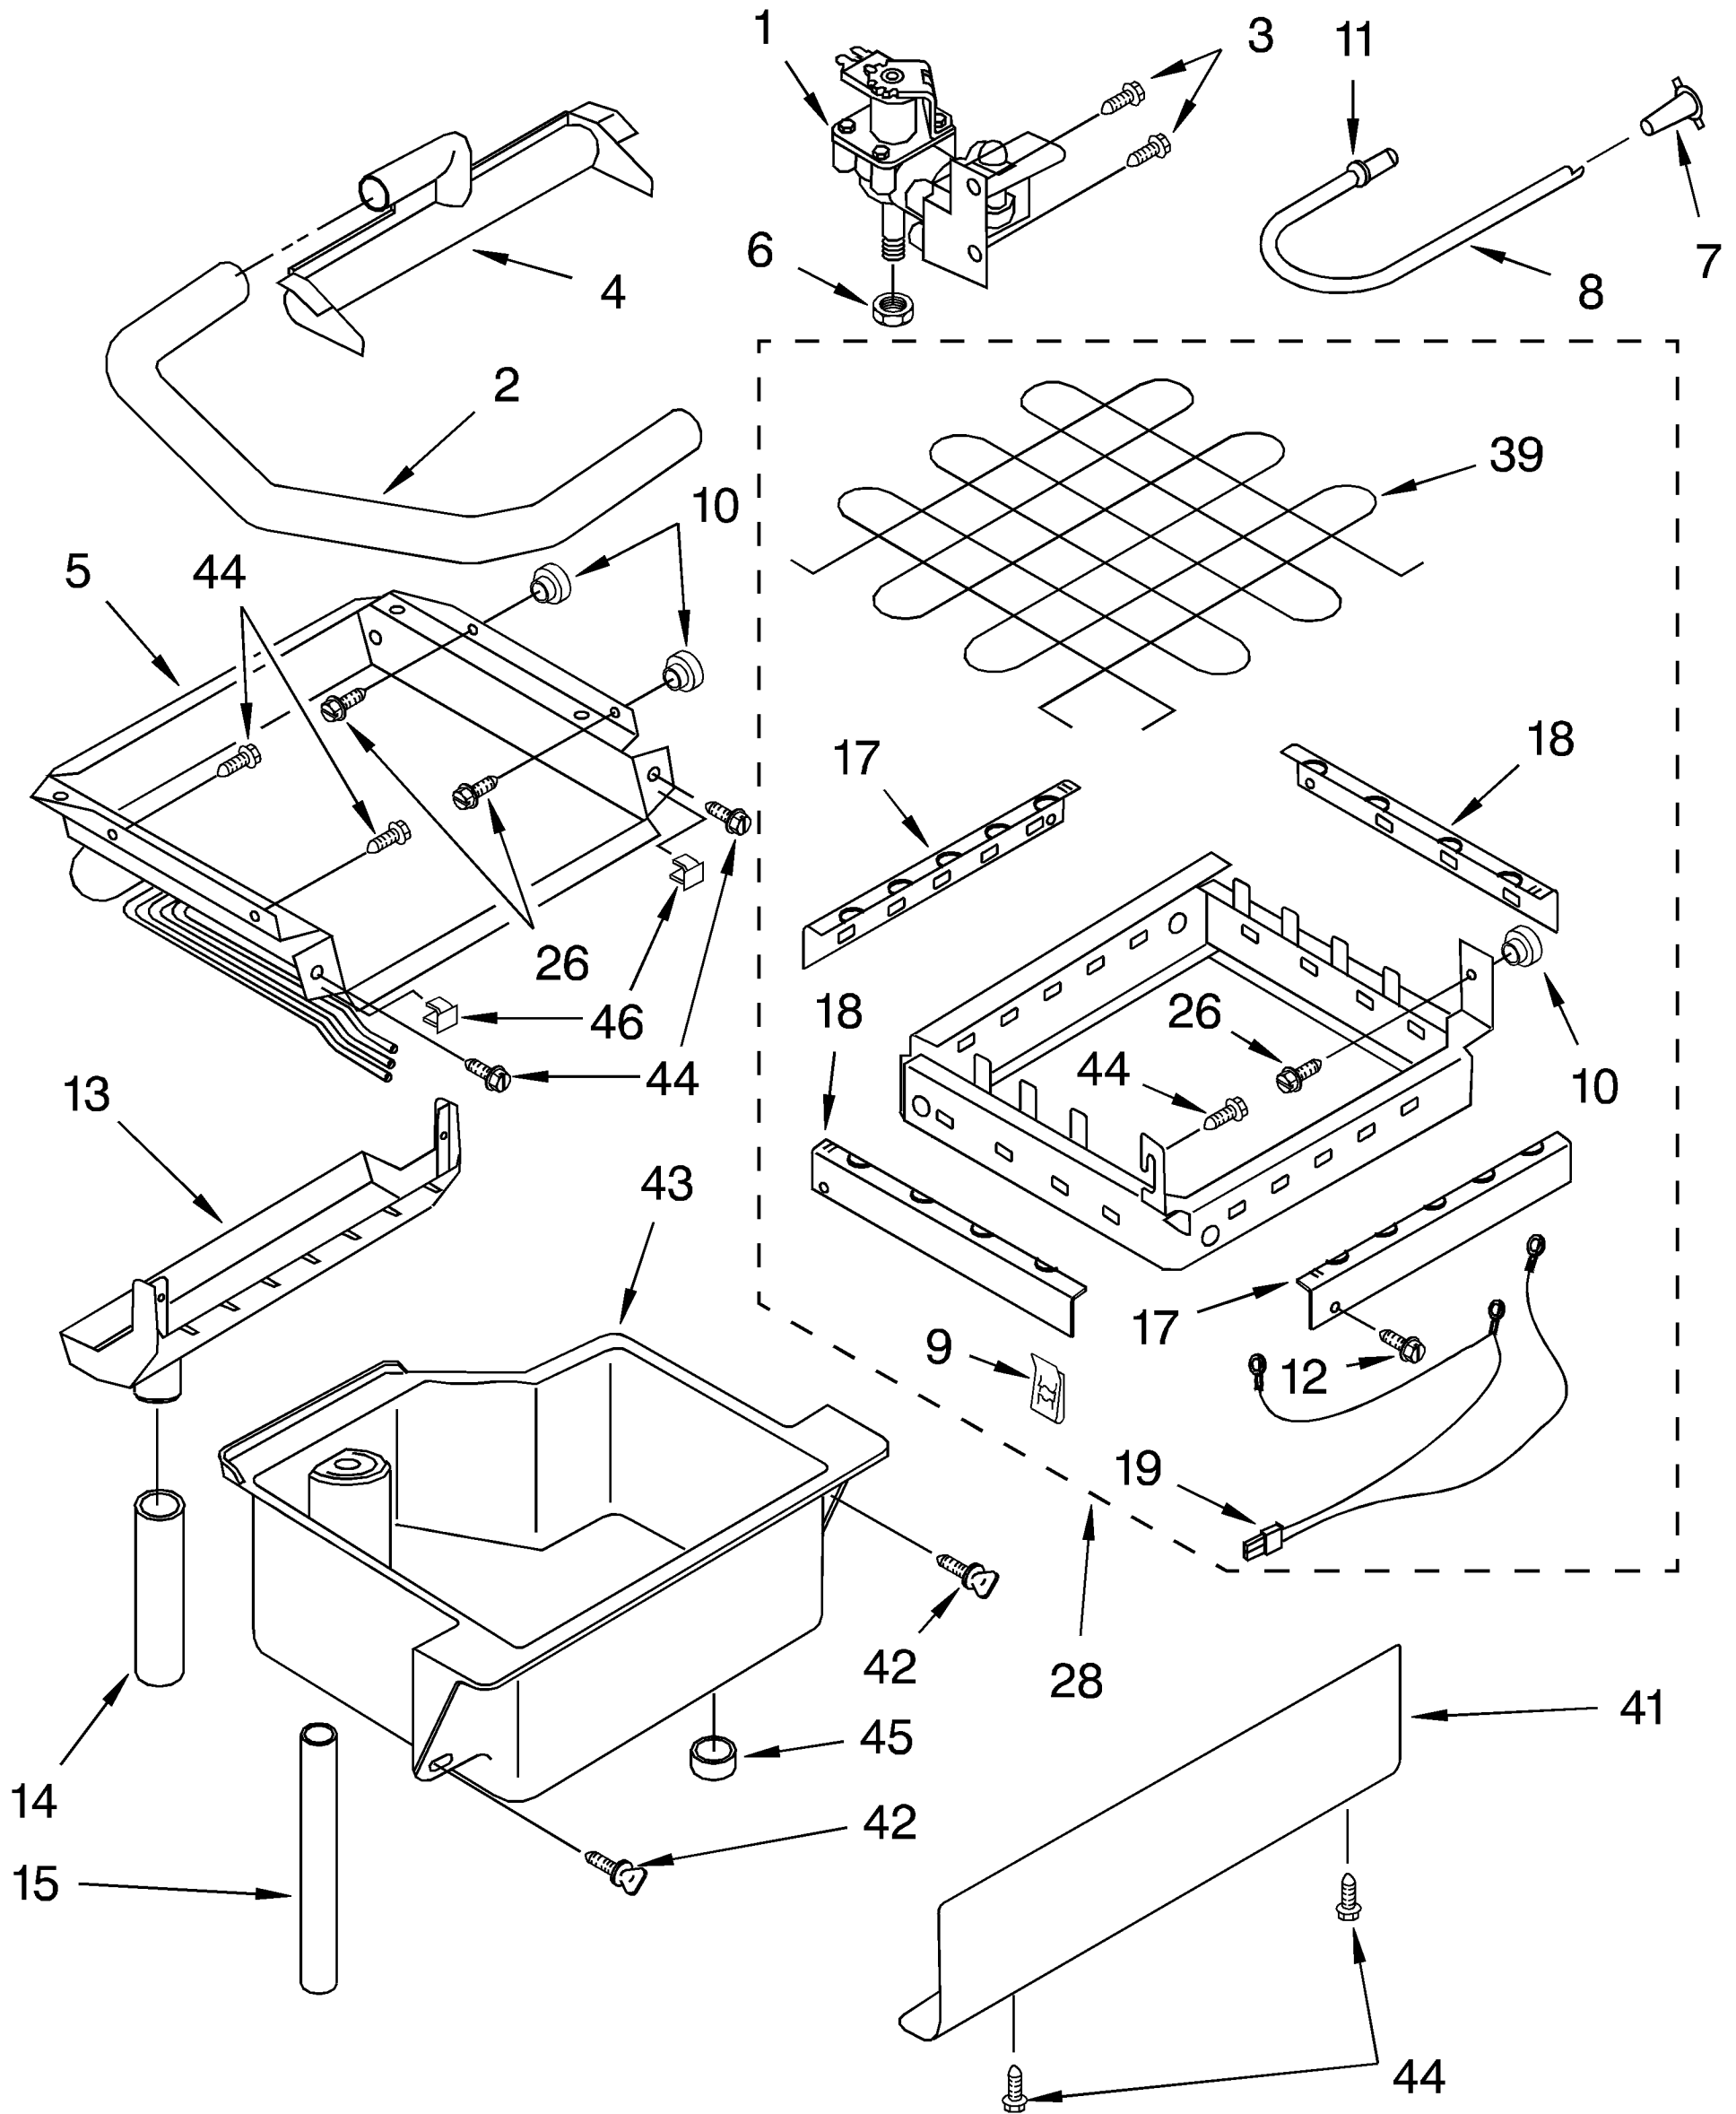

EVAPORATOR, ICE CUTTER GRID AND WATER PARTS

For Models: KUIS155HPW0, KUIS155HPB0
(WHITE-PUMP MODEL) (BLACK-PUMP MODEL)

EVAPORATOR, ICE CUTTER GRID AND WATER PARTS

For Models: KUIS155HPW0, KUIS155HPB0
(WHITE-PUMP MODEL) (BLACK-PUMP MODEL)

Illus. No.	Part No.	DESCRIPTION
1	2185758	Valve, Complete Water
2	2185669	Tube, Plastic
3	488687	Screw 8-15 X 5/8
4	2185523	Dispenser, Water
5	2208328	Evaporator
6	627018	Nut, Compression
7	841707	Insert, Tube
8	2174662	Tube, Water Fill
9	488660	Nut, Speed
10	836667	Spacer
11	2208329	Fastener, Pushnut
12	489443	Screw
13	2185625	Reservoir, Water Slide
14	2185626	Tube
15	2185673	Hose, Overflow
17	2185615	Bracket, Front and Rear
18	2185611	Bracket, Side Left and Right
19	2185681	Harness, Grid
26	3400886	Screw 8-18 X 1 1/4
28	2185614	Grid Assembly (Complete)
39	2174754	Wire, Grid Cutter
41	2185570	Cover, Grid
42	681534	Thumbscrew
43	2185624	Reservoir, Water
44	3400884	Screw 8-18 X 5/8
45	2185696	Cap, Drain
46	3400909	Nut, Push-In

FOR ORDERING INFORMATION REFER TO PARTS PRICE LIST