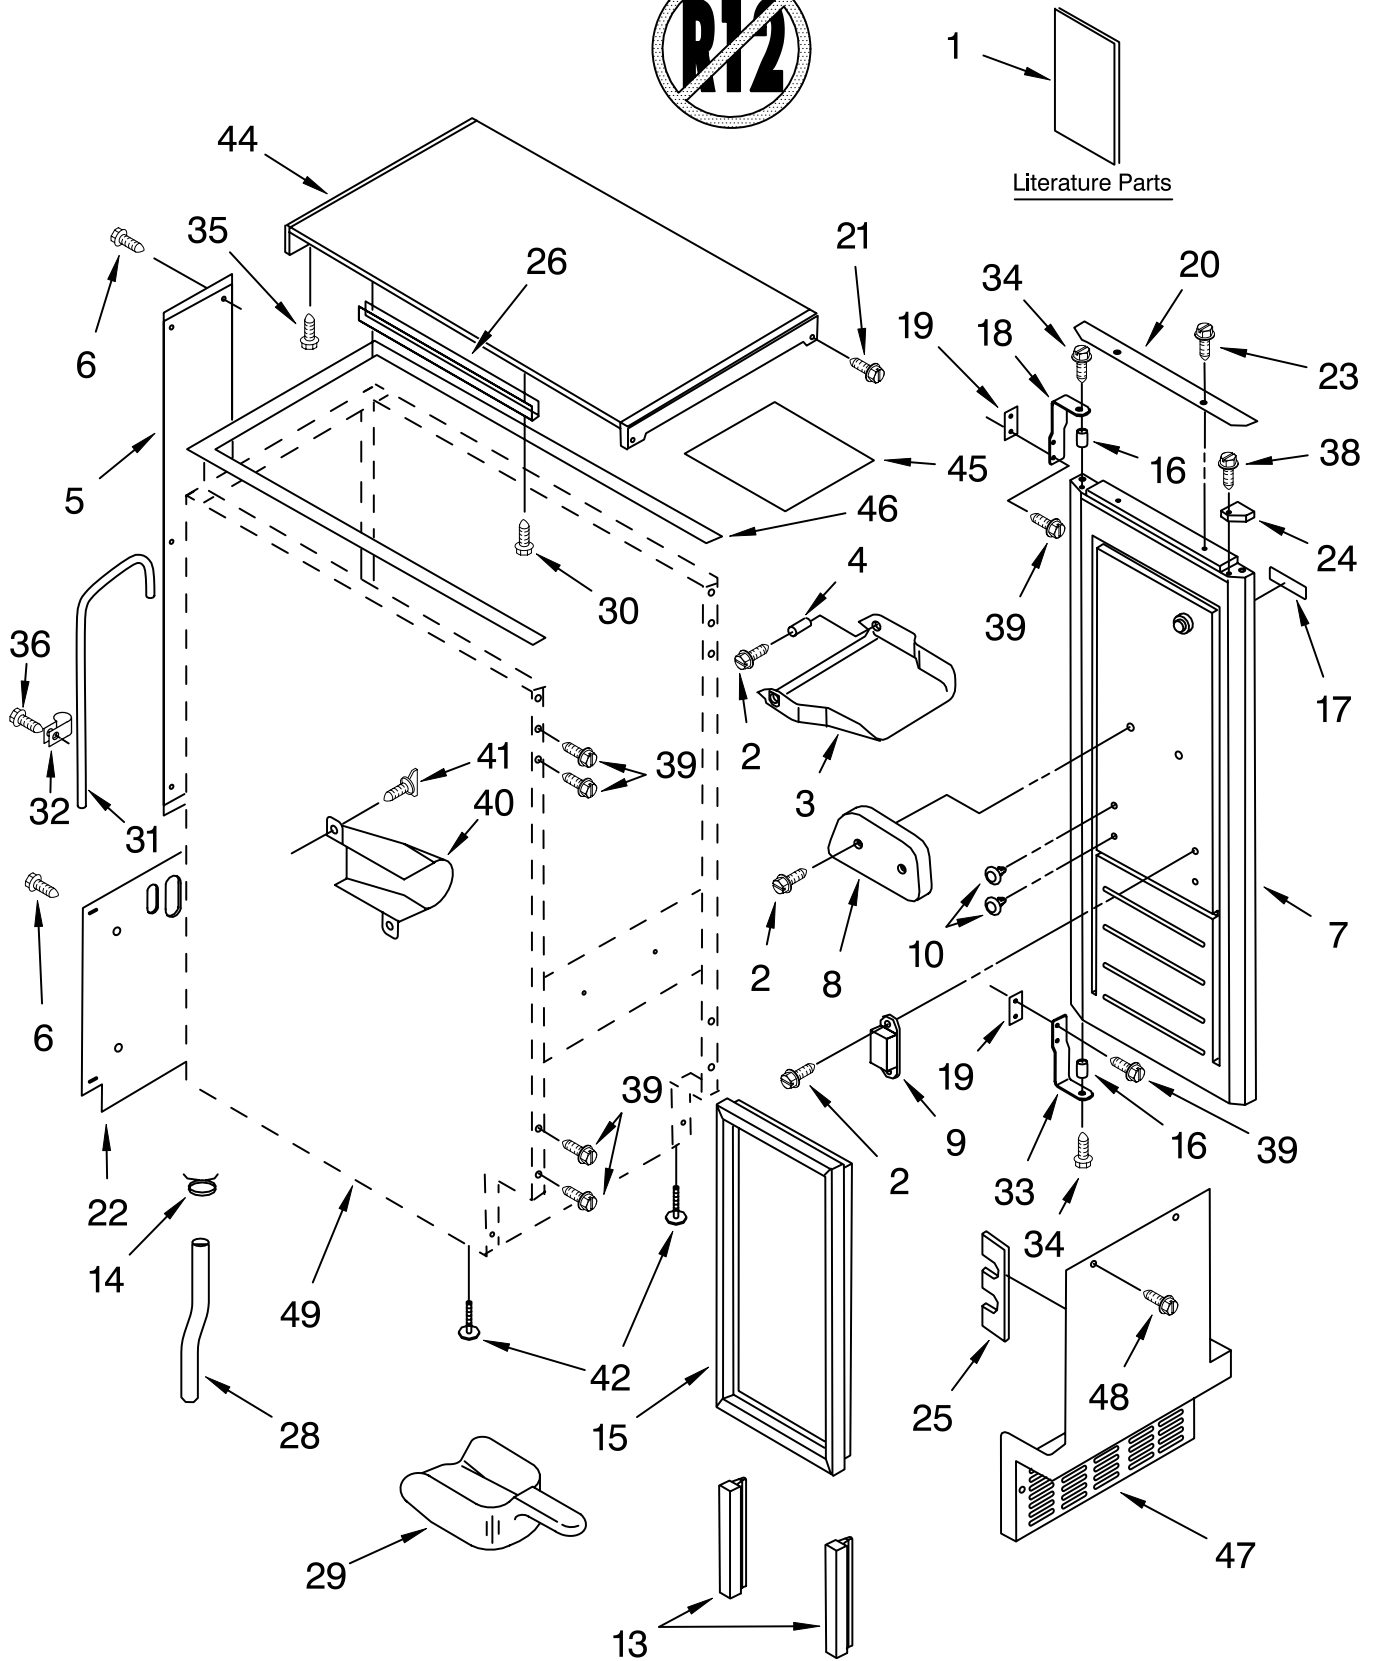

CABINET LINER AND DOOR PARTS

For Models: KUIS155HPW0, KUIS155HPB0
(WHITE-PUMP MODEL) (BLACK-PUMP MODEL)

ICE CUBE
MAKER

KitchenAid®

FOR ORDERING INFORMATION REFER TO PARTS PRICE LIST

CABINET LINER AND DOOR PARTS

For Models: KUIS155HPW0, KUIS155HPB0
(WHITE-PUMP MODEL) (BLACK-PUMP MODEL)

Illus. No.	Part No.	DESCRIPTION	Illus. No.	Part No.	DESCRIPTION	Illus. No.	Part No.	DESCRIPTION
1	LIT2185993 LIT2185734	Literature Parts Use & Care Guide Service & Wiring Sheet	24		Filler, Endcap Left Side	Parts Not Illustrated and Optional Parts (Not Included)		
				2185655W 2185655B	White Black			
2	3400886	Screw 8-18 X 1 1/4			Right Side			
3	2185742	Bin, Door		2185656W 2185656B	White Black	8171307		Cleaner, Icemaker
4	2185678	Spacer				503695		Sealer, Cork (1/4 Pound)
5	2185575	Cover, Wiring	25	2185756	Pad, Foam	797403		Cement, Insulation (1 Oz.)
6	489442	Screw	26	2185691	Channel, Wiring	505587		Sealer, Mastic (1 Qt.)
7		Door	28	2185672	Tube, Drain (Drain to Pump)	212643		Sealer, Gum (22 Pcs. 3/16" x 7")
	2932800W	White	29	585158	Scoop	479976		Kit, Insulation (5 Pcs. 3" x 24" x 48")
	2932800B	Black	30	3400884	Screw 8-18 X 5/8	978025		Valve, Access (1/4")
8	2185695	Cam, Door	31	2185926	Tube, Air Vent	978026		Valve, Access (5/16")
9	2185991	Assembly, Magnetic Catch	32	2208367	Clamp, Tube (3)	978027		Valve, Access (3/8")
10	2189000	Plug, Hole	33	2185711	Hinge, Bottom	978028		Valve, Access (1/2")
13	2185777	Gasket, Bottom	34	2185712	Pin, Hinge	978029		Valve, Access (5/8")
14	2208483	Clamp	35	489048	Screw, Ground 8-32 X 1/2	978030		Valve, Access (3/4")
15	2185776	Gasket, Door	36	3400881	Screw 8-18 X 1/2			
16	2185640	Sleeve, Hinge	38	348689	Screw 8-18 X 3/4			
17		Nameplate	39	489423	Screw 10-32X11/16			
	2212760	White	40	2185927	Holder, Scoop			
	2212762	Black	41	681534	Thumbscrew			
18	2185710	Hinge, Top	42	3376439	Leg, Leveler			
19	2185709	Shim, Hinge	44	2929700W	Top			
20		Handle, Door	45	2185690	Shield, Electrical			
	2208492W	White	46	2185645	Gasket, Top Panel			
	2208492B	Black	47	2185571W	Grill, Front			
21		Screw 8-18 X 1/2	48	489474	Screw 8-18 X 1			
	8281137	Front (2)	49		Cabinet & Liner (NOT SERVICED)			
	3400887	Rear (2)						
22	2185730	Assembly, Unit Cover						
23	8281137	Screw, Handle						

FOR ORDERING INFORMATION REFER TO PARTS PRICE LIST