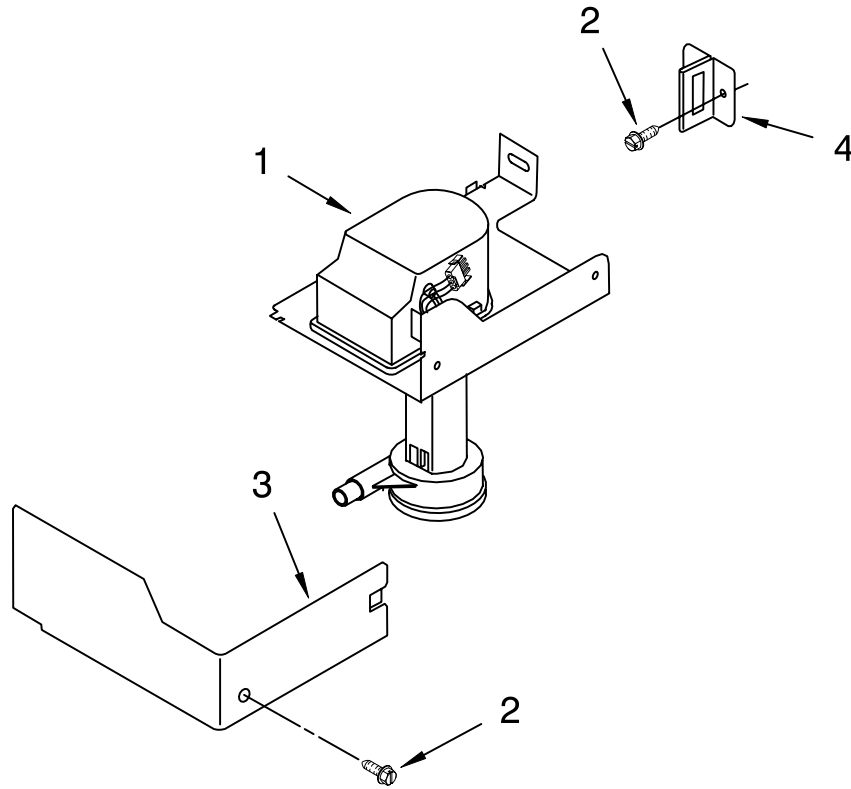

EVAPORATOR, ICE CUTTER GRID AND WATER PARTS

For Models: KUIS155HPW2, KUIS155HPB2
(WHITE-PUMP MODEL) (BLACK-PUMP MODEL)

Illus. No.	Part No.	DESCRIPTION
1	2185758	Valve, Complete Water
2	2185669	Tube, Plastic
3	488687	Screw 8-15 X 5/8
4	2185523	Dispenser, Water
5	2208464	Evaporator
6	627018	Nut, Compression
7	841707	Insert, Tube
8	2172593	Tube, Water Fill
9	488660	Nut, Speed
10	836667	Spacer
11	2208539	Fastener, Pushnut
12	489443	Screw
13	2185625	Reservoir, Water Slide
14	2185626	Tube
15	2185673	Hose, Overflow
16	2208566	Guide-Ice, Grid
17	2185615	Bracket, Front and Rear
18	2185611	Bracket, Side Left and Right
19	2185681	Harness, Grid
26	3400886	Screw 8-18 X 1 1/4
28	2185614	Grid Assembly (Complete)
39	2174754	Wire, Grid Cutter
41	2185570	Cover, Grid
42	681534	Thumbscrew
43	2185624	Reservoir, Water
44	3400884	Screw 8-18 X 5/8
45	2185696	Cap, Drain
46	3400909	Nut, Push-In

FOR ORDERING INFORMATION REFER TO PARTS PRICE LIST

PUMP PARTS

For Models: KUIS155HPW2, KUIS155HPB2
(WHITE-PUMP MODEL) (BLACK-PUMP MODEL)

Illus. No.	Part No.	DESCRIPTION
1	2208482	Pump, Water (Complete)
2	3400884	Screw 8-18 X 5/8
3	2185677	Cover, Pump
4	2185585	Bracket, Connector Assembly