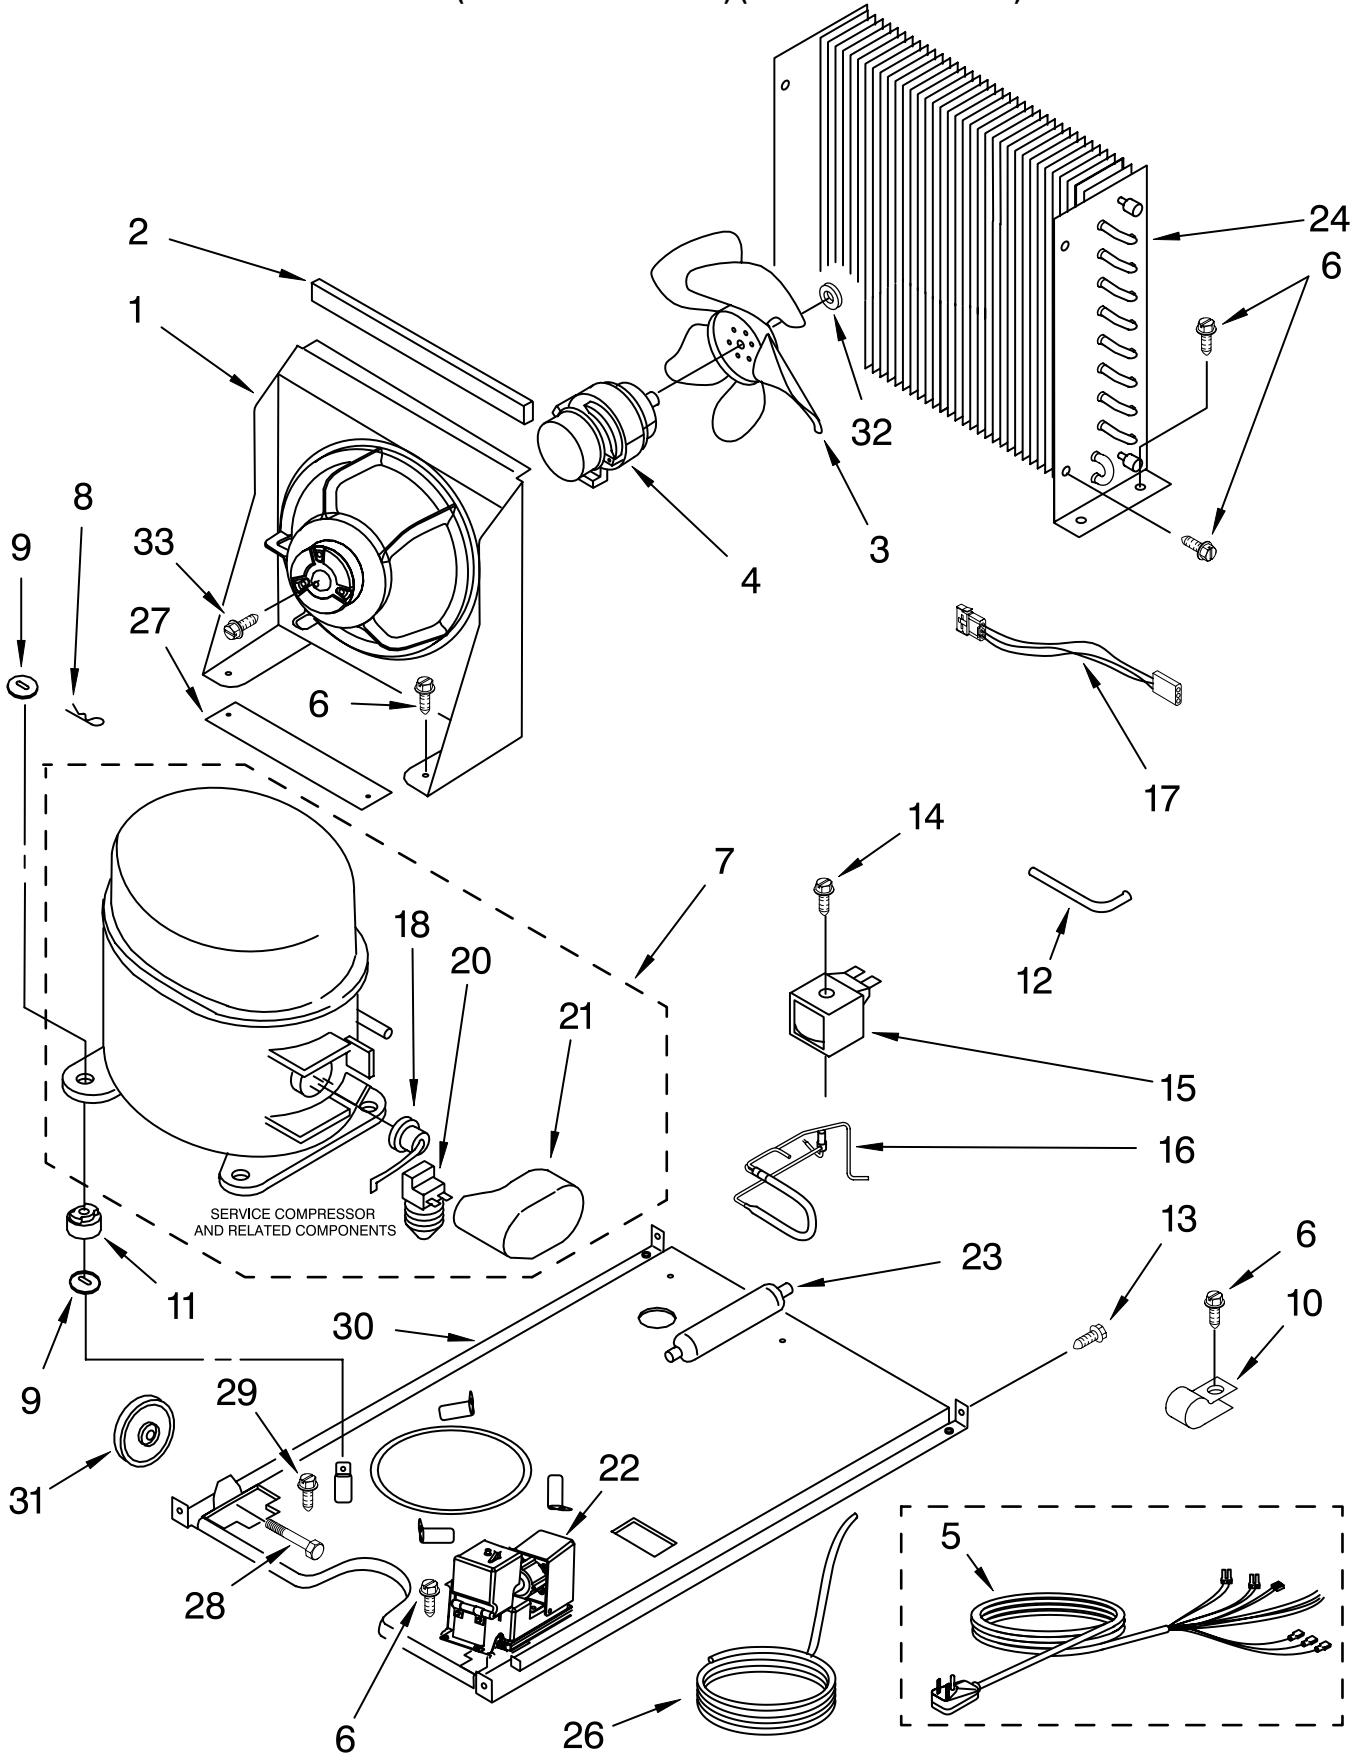

UNIT PARTS

For Models: KUIS155HPW2, KUIS155HPB2
(WHITE-PUMP MODEL) (BLACK-PUMP MODEL)

FOR ORDERING INFORMATION REFER TO PARTS PRICE LIST

UNIT PARTS

For Models: KUIS155HPW2, KUIS155HPB2
(WHITE-PUMP MODEL) (BLACK-PUMP MODEL)

<u>Illus.</u> <u>No.</u>	<u>Part</u> <u>No.</u>	<u>DESCRIPTION</u>
1	2185532	Bracket, Fan Mtg.
2	2185675	Pad, Foam
3	2190685	Blade, Fan
4	2183437	Motor, Fan
5		Wiring Harness, Complete Unit (See #11 On Control Panel Parts Page)
6	304392	Screw 8-18 X 1/2
7	2176659	Compressor
8	A201435	Clip, Mounting
9	A201441	Shim (8)
10	2185960	Clamp (Power Cord)
11	2185965	Grommet (4)
12	2185548	Tube, Process
13	489423	Screw
14	489472	Screw
15	759112	Coil, Solenoid
16	2208467	Valve, Body
17	2187267	Wiring Harness, Condenser Fan
18	2183404	Overload
20	2183410	Relay, Start
21	2162358	Cover, Terminal
22	2208534	Pump, Drain
23	2209223	Drier
24	2185529	Condenser
26	2208432	Tube, Drainage
27	2185858	Pad, Foam (2)
28	3370389	Screw 10-32X15/16
29	488500	Screw, Ground 8-32 X 3/8
30	2185511	Base, Unit
31	302819	Wheel
32	486692	Nut, Speed
33	489494	Screw 8-32 X 3/4

REFRIGERANT CHARGE

6.5 OZ. (R134A)

FOR ORDERING INFORMATION REFER TO PARTS PRICE LIST