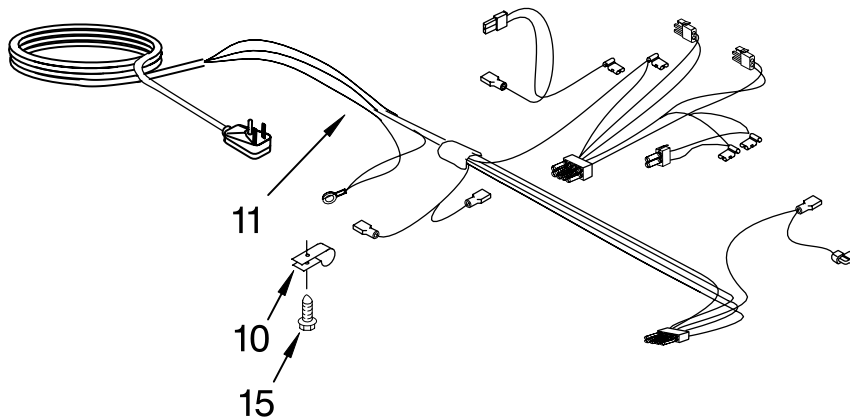

EVAPORATOR, ICE CUTTER GRID AND WATER PARTS

For Models: KUIS155HPW2, KUIS155HPB2
(WHITE-PUMP MODEL) (BLACK-PUMP MODEL)

Illus. No.	Part No.	DESCRIPTION
1	2185758	Valve, Complete Water
2	2185669	Tube, Plastic
3	488687	Screw 8-15 X 5/8
4	2185523	Dispenser, Water
5	2208464	Evaporator
6	627018	Nut, Compression
7	841707	Insert, Tube
8	2172593	Tube, Water Fill
9	488660	Nut, Speed
10	836667	Spacer
11	2208539	Fastener, Pushnut
12	489443	Screw
13	2185625	Reservoir, Water Slide
14	2185626	Tube
15	2185673	Hose, Overflow
16	2208566	Guide-Ice, Grid
17	2185615	Bracket, Front and Rear
18	2185611	Bracket, Side Left and Right
19	2185681	Harness, Grid
26	3400886	Screw 8-18 X 1 1/4
28	2185614	Grid Assembly (Complete)
39	2174754	Wire, Grid Cutter
41	2185570	Cover, Grid
42	681534	Thumbscrew
43	2185624	Reservoir, Water
44	3400884	Screw 8-18 X 5/8
45	2185696	Cap, Drain
46	3400909	Nut, Push-In

FOR ORDERING INFORMATION REFER TO PARTS PRICE LIST

PUMP PARTS

For Models: KUIS155HPW2, KUIS155HPB2
(WHITE-PUMP MODEL) (BLACK-PUMP MODEL)

Illus. No.	Part No.	DESCRIPTION
1	2208482	Pump, Water (Complete)
2	3400884	Screw 8-18 X 5/8
3	2185677	Cover, Pump
4	2185585	Bracket, Connector Assembly

FOR ORDERING INFORMATION REFER TO PARTS PRICE LIST

CONTROL PANEL PARTS

For Models: KUIS155HPW2, KUIS155HPB2
(WHITE-PUMP MODEL) (BLACK-PUMP MODEL)

Illus. No.	Part No.	DESCRIPTION
1	2185738	Box, Control
2	2185657	Transformer
3	2185592	Assembly, Switch (ALSO ORDER #4)
4	2208317W	Overlay
5	6100499	P.C. Board
6	2149705	Switch, Plunger
7	2185694	Lens, LED
8	2185692	Wiring Harness Grid/ Light
9	745362	Bulb
10	2185788	Clamp
11	2187286	Wiring Harness, Complete Unit (Includes Power Cord)
12	2185679	Thermostat, Bin
13	2185825	Clamp
14	2185703	Wiring Harness, Main to Pump,
15	3400884	Screw 8-18 X 5/8
18	3400850	Screw 8-16 X 3/8
20	2185680	Thermister, Ice Control