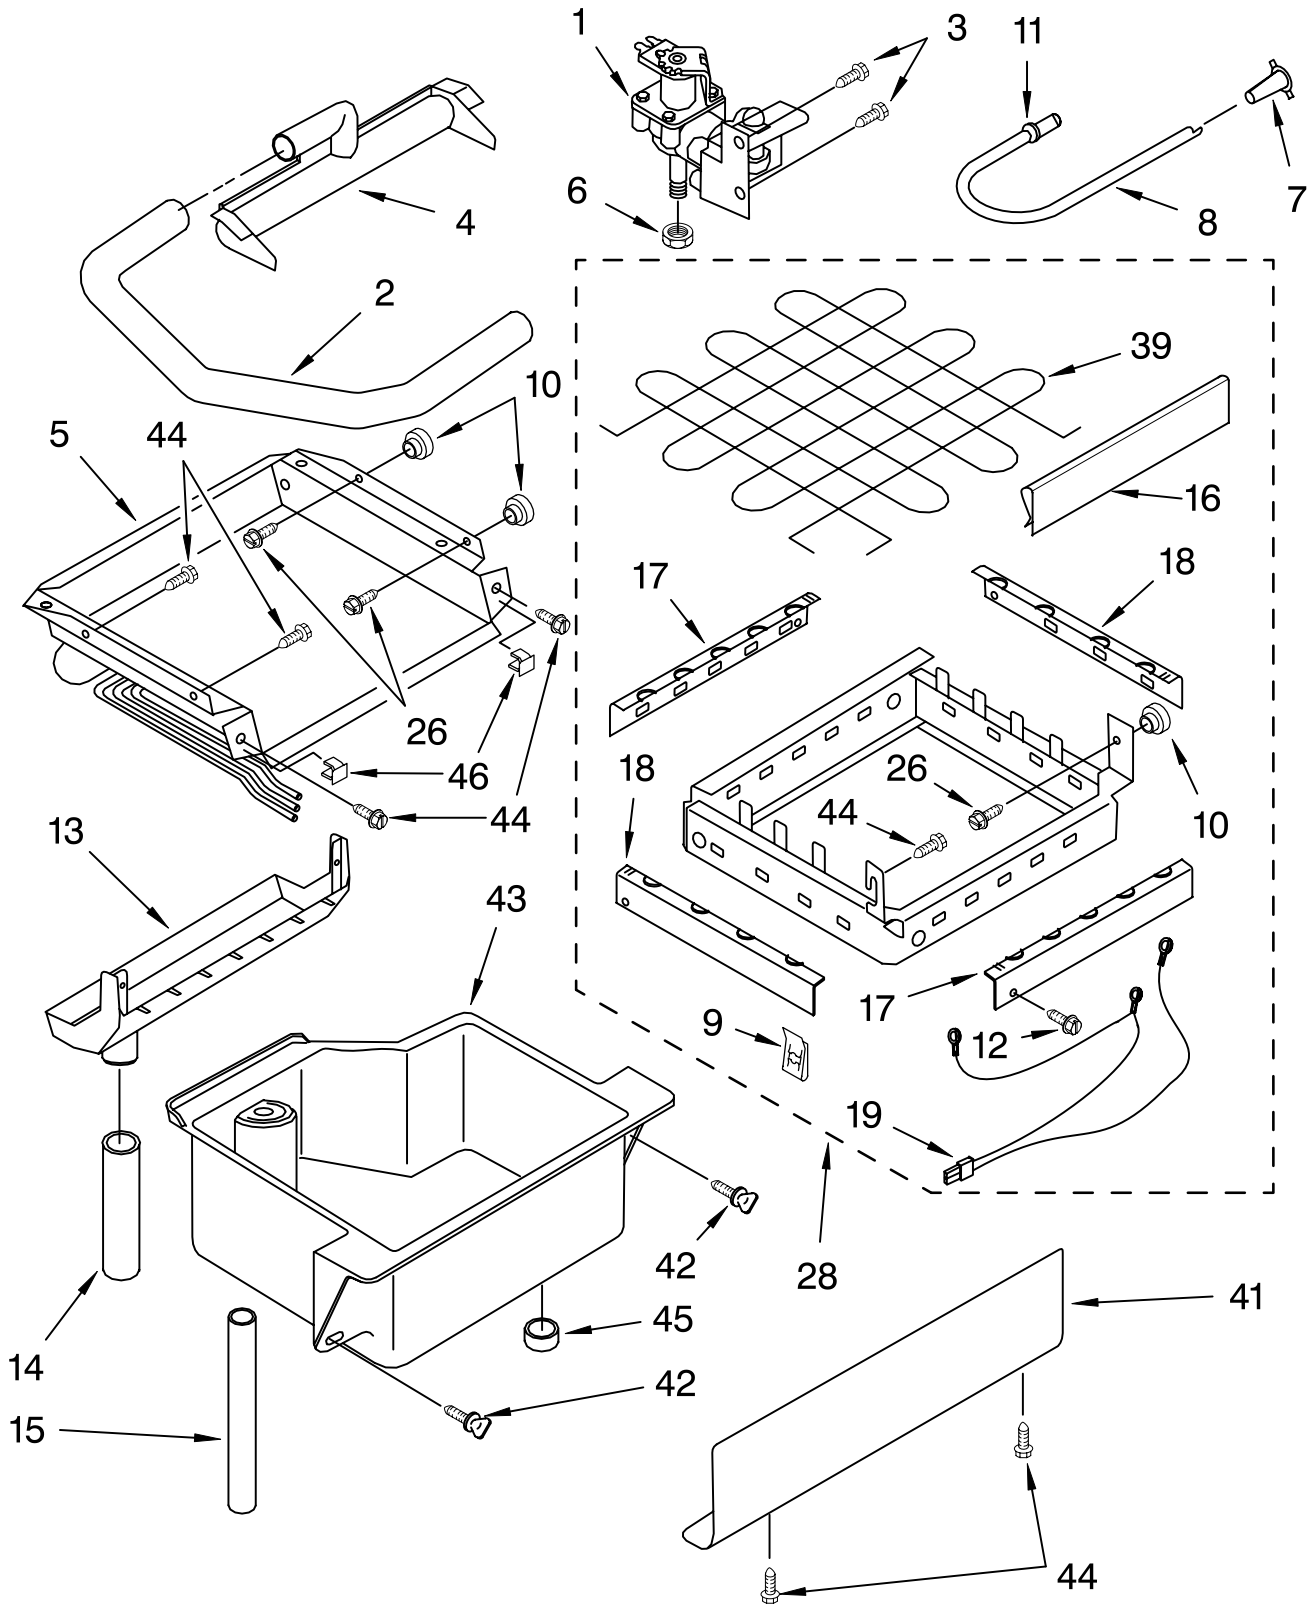

EVAPORATOR, ICE CUTTER GRID AND WATER PARTS

For Models: KUIS155HPW2, KUIS155HPB2
(WHITE-PUMP MODEL) (BLACK-PUMP MODEL)

FOR ORDERING INFORMATION REFER TO PARTS PRICE LIST

EVAPORATOR, ICE CUTTER GRID AND WATER PARTS

For Models: KUIS155HPW2, KUIS155HPB2
(WHITE-PUMP MODEL) (BLACK-PUMP MODEL)

Illus. No.	Part No.	DESCRIPTION
1	2185758	Valve, Complete Water
2	2185669	Tube, Plastic
3	488687	Screw 8-15 X 5/8
4	2185523	Dispenser, Water
5	2208464	Evaporator
6	627018	Nut, Compression
7	841707	Insert, Tube
8	2172593	Tube, Water Fill
9	488660	Nut, Speed
10	836667	Spacer
11	2208539	Fastener, Pushnut
12	489443	Screw
13	2185625	Reservoir, Water Slide
14	2185626	Tube
15	2185673	Hose, Overflow
16	2208566	Guide-Ice, Grid
17	2185615	Bracket, Front and Rear
18	2185611	Bracket, Side Left and Right
19	2185681	Harness, Grid
26	3400886	Screw 8-18 X 1 1/4
28	2185614	Grid Assembly (Complete)
39	2174754	Wire, Grid Cutter
41	2185570	Cover, Grid
42	681534	Thumbscrew
43	2185624	Reservoir, Water
44	3400884	Screw 8-18 X 5/8
45	2185696	Cap, Drain
46	3400909	Nut, Push-In

FOR ORDERING INFORMATION REFER TO PARTS PRICE LIST