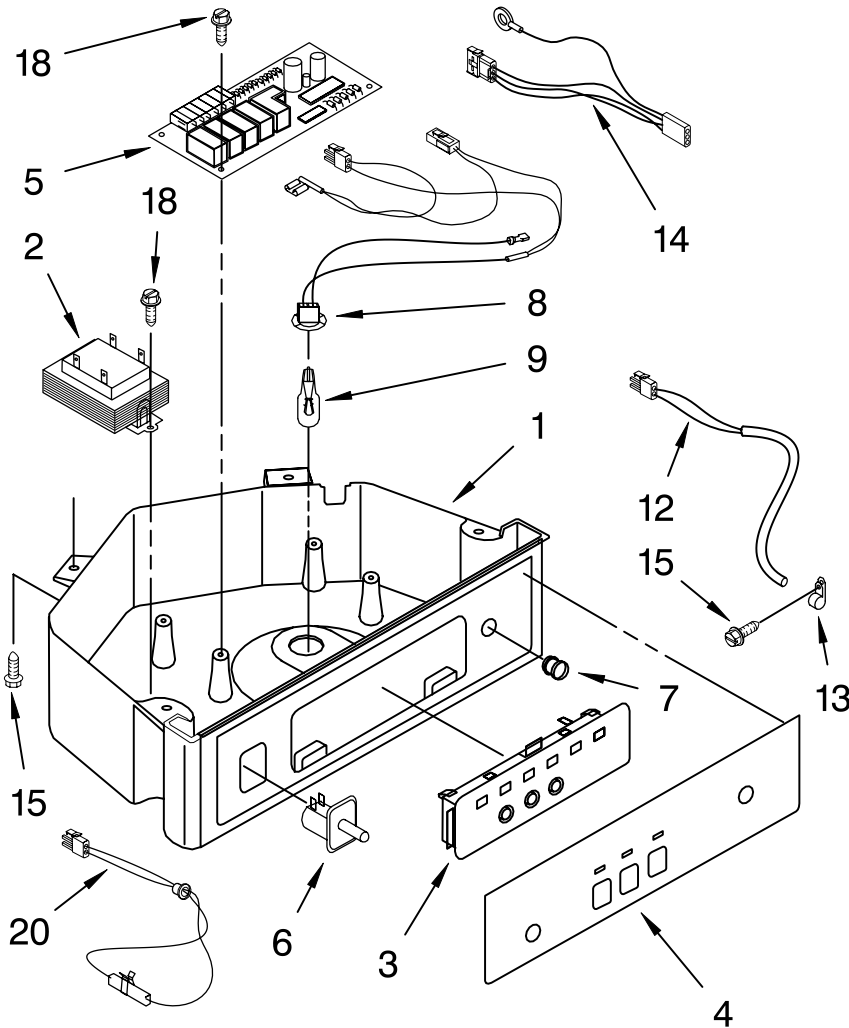

EVAPORATOR, ICE CUTTER GRID AND WATER PARTS

For Models: KUIS155HPW2, KUIS155HPB2
(WHITE-PUMP MODEL) (BLACK-PUMP MODEL)

Illus. No.	Part No.	DESCRIPTION
1	2185758	Valve, Complete Water
2	2185669	Tube, Plastic
3	488687	Screw 8-15 X 5/8
4	2185523	Dispenser, Water
5	2208464	Evaporator
6	627018	Nut, Compression
7	841707	Insert, Tube
8	2172593	Tube, Water Fill
9	488660	Nut, Speed
10	836667	Spacer
11	2208539	Fastener, Pushnut
12	489443	Screw
13	2185625	Reservoir, Water Slide
14	2185626	Tube
15	2185673	Hose, Overflow
16	2208566	Guide-Ice, Grid
17	2185615	Bracket, Front and Rear
18	2185611	Bracket, Side Left and Right
19	2185681	Harness, Grid
26	3400886	Screw 8-18 X 1 1/4
28	2185614	Grid Assembly (Complete)
39	2174754	Wire, Grid Cutter
41	2185570	Cover, Grid
42	681534	Thumbscrew
43	2185624	Reservoir, Water
44	3400884	Screw 8-18 X 5/8
45	2185696	Cap, Drain
46	3400909	Nut, Push-In

FOR ORDERING INFORMATION REFER TO PARTS PRICE LIST

PUMP PARTS

For Models: KUIS155HPW2, KUIS155HPB2
(WHITE-PUMP MODEL) (BLACK-PUMP MODEL)

Illus. No.	Part No.	DESCRIPTION
1	2208482	Pump, Water (Complete)
2	3400884	Screw 8-18 X 5/8
3	2185677	Cover, Pump
4	2185585	Bracket, Connector Assembly

FOR ORDERING INFORMATION REFER TO PARTS PRICE LIST

CONTROL PANEL PARTS

For Models: KUIS155HPW2, KUIS155HPB2
(WHITE-PUMP MODEL) (BLACK-PUMP MODEL)

Illus. No.	Part No.	DESCRIPTION
1	2185738	Box, Control
2	2185657	Transformer
3	2185592	Assembly, Switch (ALSO ORDER #4)
4	2208317W	Overlay
5	6100499	P.C. Board
6	2149705	Switch, Plunger
7	2185694	Lens, LED
8	2185692	Wiring Harness Grid/ Light
9	745362	Bulb
10	2185788	Clamp
11	2187286	Wiring Harness, Complete Unit (Includes Power Cord)
12	2185679	Thermostat, Bin
13	2185825	Clamp
14	2185703	Wiring Harness, Main to Pump,
15	3400884	Screw 8-18 X 5/8
18	3400850	Screw 8-16 X 3/8
20	2185680	Thermister, Ice Control