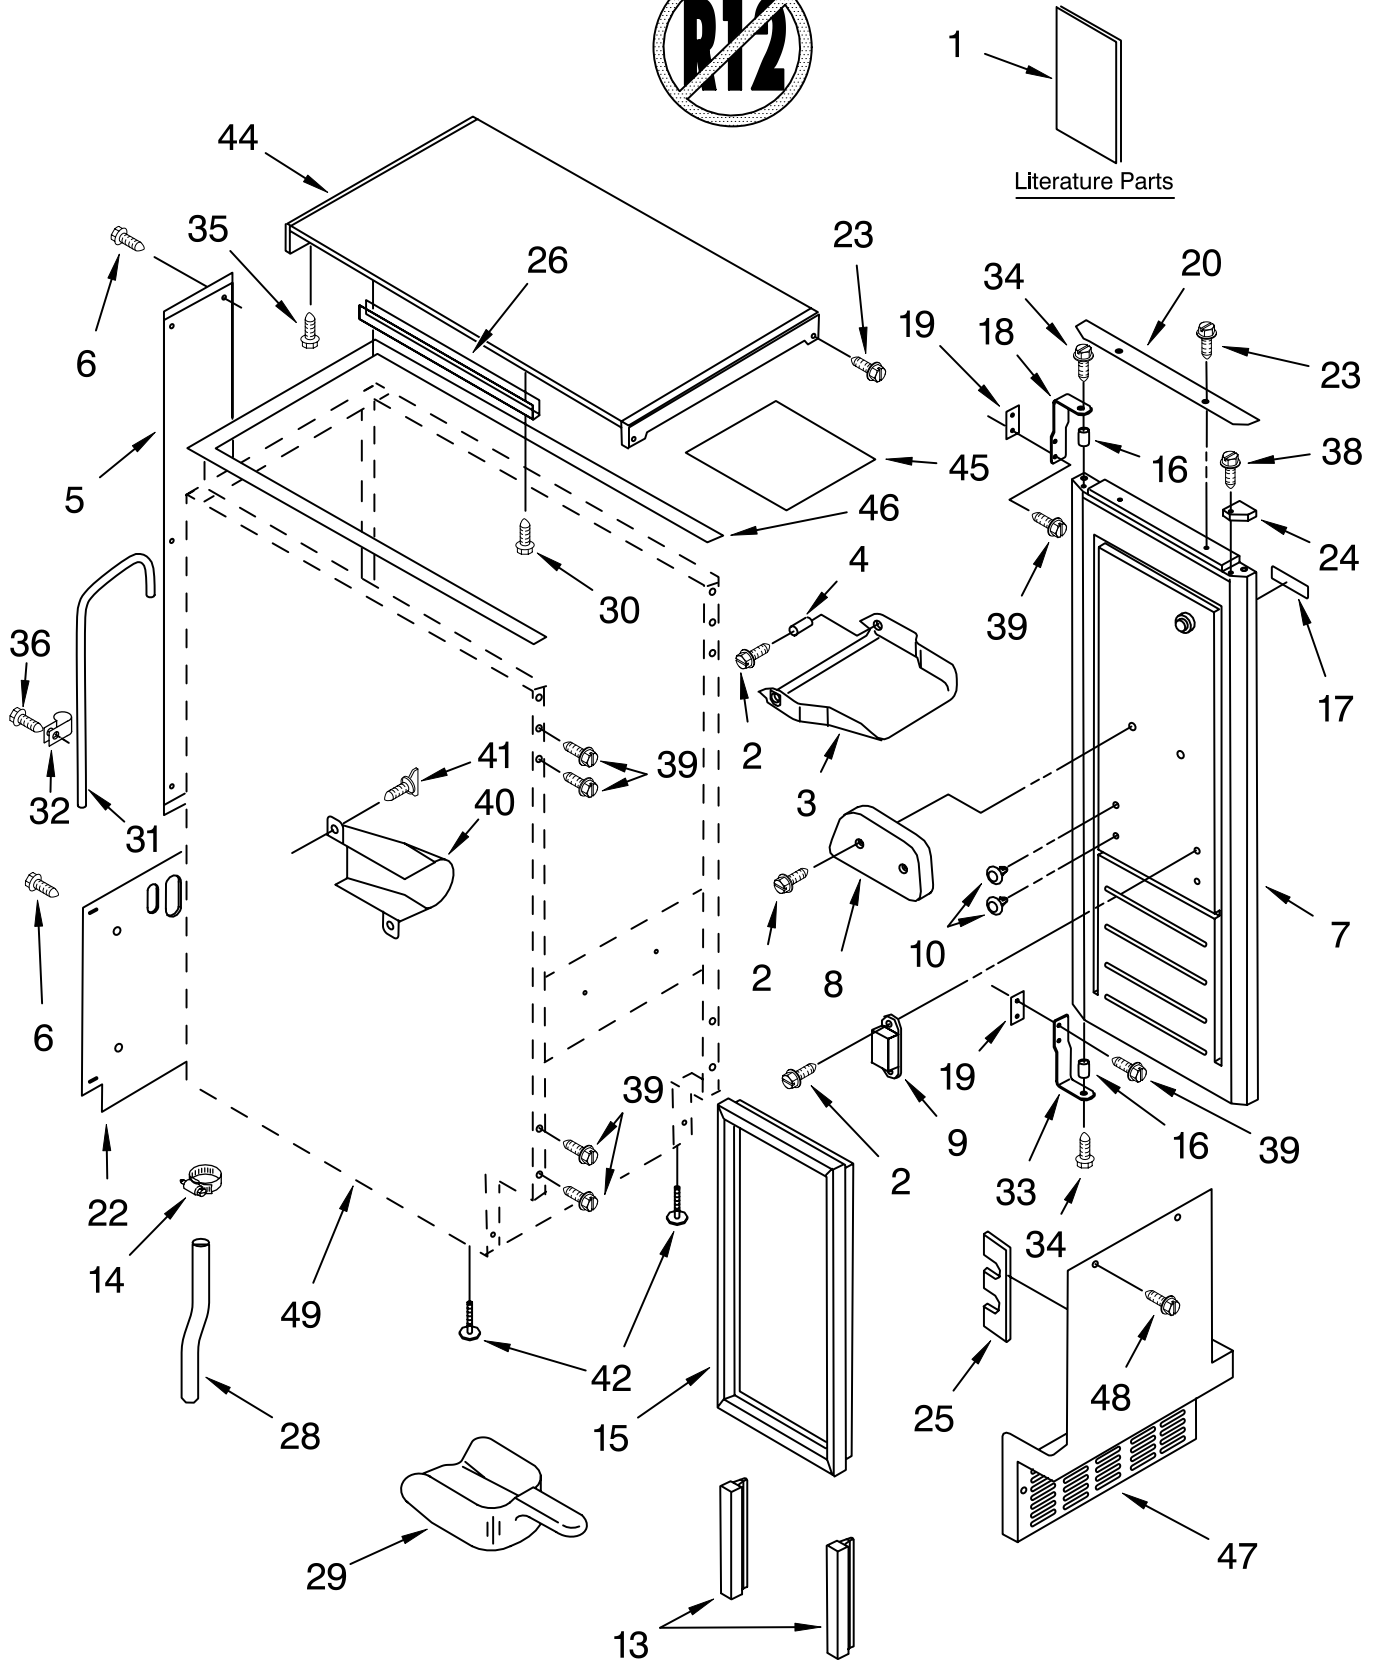

CABINET LINER AND DOOR PARTS

For Models: KUIS155HPW2, KUIS155HPB2
(WHITE-PUMP MODEL) (BLACK-PUMP MODEL)

ICE CUBE
MAKER

KitchenAid®

FOR ORDERING INFORMATION REFER TO PARTS PRICE LIST

CABINET LINER AND DOOR PARTS

For Models: KUIS155HPW2, KUIS155HPB2
(WHITE-PUMP MODEL) (BLACK-PUMP MODEL)

Illus. No.	Part No.	DESCRIPTION	Illus. No.	Part No.	DESCRIPTION	Illus. No.	Part No.	DESCRIPTION
1	LIT2208355 LIT2208560	Literature Parts Use & Care Guide Service & Wiring Sheet	24		Filler, Endcap Left Side	Parts Not Illustrated and Optional Parts (Not Included)		
				2185655W 2185655B	White Black			
2	3400886	Screw 8-18 X 1 1/4			Right Side			
3	2185742	Bin, Door		2185656W	White	8171307		Cleaner, Icemaker
4	2185678	Spacer		2185656B	Black	503695		Sealer, Cork (1/4 Pound)
5	2185575	Cover, Wiring	25	2185756	Pad, Foam	797403		Cement, Insulation (1 Oz.)
6	489442	Screw	26	2185691	Channel, Wiring	505587		Sealer, Mastic (1 Qt.)
7		Door	28	2185672	Tube, Drain (Drain to Pump)	212643		Sealer, Gum (22 Pcs. 3/16" x 7")
	2932800W	White	29	585158	Scoop	479976		Kit, Insulation (5 Pcs. 3" x 24" x 48")
	2932800B	Black	30	3400884	Screw 8-18 X 5/8	978025		Valve, Access (1/4")
8	2185695	Cam, Door	31	2185926	Tube, Air Vent	978026		Valve, Access (5/16")
9	2185991	Assembly, Magnetic Catch	32	2208367	Clamp, Tube (3)	978027		Valve, Access (3/8")
10	2189000	Plug, Hole	33	2185711	Hinge, Bottom	978028		Valve, Access (1/2")
13	2185777	Gasket, Bottom	34	2185712	Pin, Hinge	978029		Valve, Access (5/8")
14	489503	Clamp	35	489048	Screw, Ground 8-32 X 1/2	978030		Valve, Access (3/4")
15	2185776	Gasket, Door	36	3400881	Screw 8-18 X 1/2			
16	2185640	Sleeve, Hinge	38	348689	Screw 8-18 X 3/4			
17		Nameplate	39	489423	Screw 10-32X11/16			
	2188149	White	40	2185927	Holder, Scoop			
	2188151	Black	41	681534	Thumbscrew			
18	2185710	Hinge, Top	42	3376439	Leg, Leveler			
19	2185709	Shim, Hinge	44		Top			
20		Handle, Door		2929700W	White			
	2208492W	White		2929700B	Black			
	2208492B	Black	45	2185690	Shield, Electrical			
22	2185730	Assembly, Unit Cover	46	2185645	Gasket, Top Panel			
23		Screw, Handle	47		Grill, Front			
	8281137	White		2185571W	White			
	8281138	Black		2185571B	Black			
			48	489474	Screw 8-18 X 1			
			49		Cabinet & Liner (NOT SERVICED)			

FOR ORDERING INFORMATION REFER TO PARTS PRICE LIST