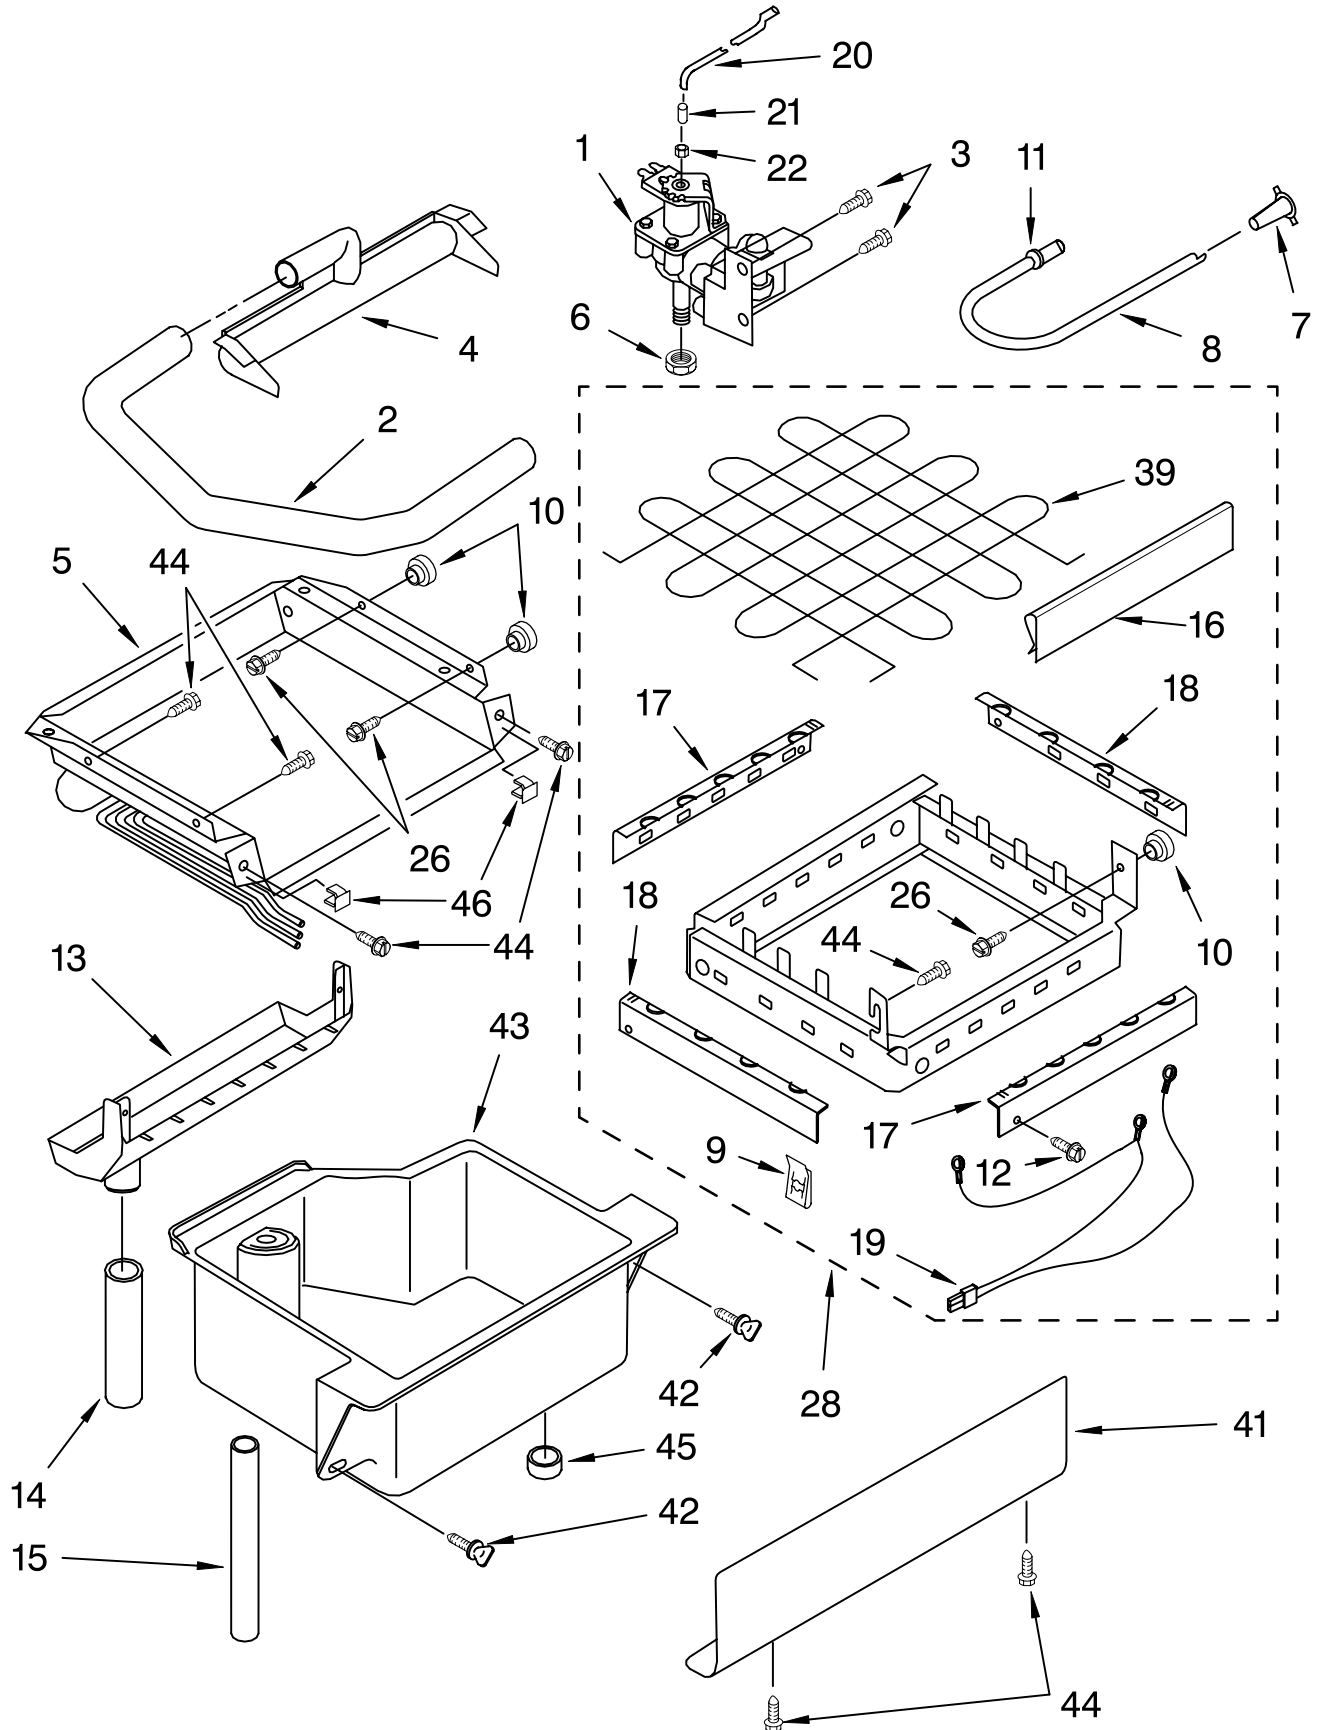

EVAPORATOR, ICE CUTTER GRID AND WATER PARTS

For Models: KUIS155HPW3, KUIS155HPB3
(WHITE) (BLACK)

FOR ORDERING INFORMATION REFER TO PARTS PRICE LIST

EVAPORATOR, ICE CUTTER GRID AND WATER PARTS

For Models: KUIS155HPW3, KUIS155HPB3
(WHITE) (BLACK)

Illus. No.	Part No.	DESCRIPTION
1	2185758	Valve, Complete Water
2	2185669	Tube, Plastic
3	488687	Screw 8-15 X 5/8
4	2185523	Dispenser, Water
5	2208420	Evaporator
6	627018	Nut, Compression
7	841707	Insert, Tube
8	2172593	Tube, Water Fill
9	488660	Nut, Speed
10	836667	Spacer
11	2208539	Fastener, Pushnut
12	489443	Screw
13	2185625	Reservoir, Water Slide
14	2185626	Tube
15	2185673	Hose, Overflow
16	2208566	Guide-Ice, Grid
17	2185615	Bracket, Front and Rear
18	2185611	Bracket, Side Left and Right
19	2185681	Harness, Grid
20	2208533	Tube
21	487627	Ball Sleeve
22	487857	Nut Ball, Sleeve
26	3400886	Screw 8-18 X 1 1/4
28	2185614	Grid Assembly (Complete)
39	2174754	Wire, Grid Cutter
41	2185570	Cover, Grid
42	8281228	Thumbscrew
43	2185624	Reservoir, Water
44	3400884	Screw 8-18 X 5/8
45	2185696	Cap, Drain
46	3400909	Nut, Push-In

FOR ORDERING INFORMATION REFER TO PARTS PRICE LIST