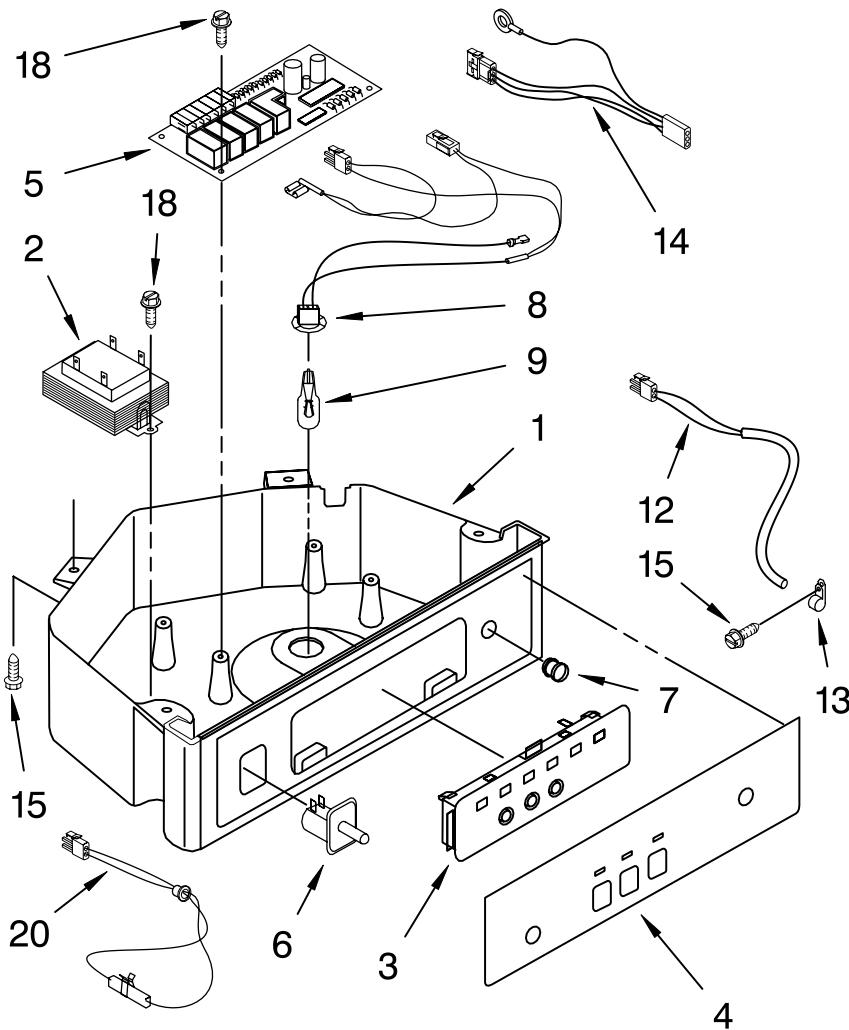

For Models: KUIS155HPW3, KUIS155HPB3
(WHITE) (BLACK)

Illus. No.	Part No.	DESCRIPTION
1	2185758	Valve, Complete Water
2	2185669	Tube, Plastic
3	488687	Screw 8-15 X 5/8
4	2185523	Dispenser, Water
5	2208420	Evaporator
6	627018	Nut, Compression
7	841707	Insert, Tube
8	2172593	Tube, Water Fill
9	488660	Nut, Speed
10	836667	Spacer
11	2208539	Fastener, Pushnut
12	489443	Screw
13	2185625	Reservoir, Water Slide
14	2185626	Tube
15	2185673	Hose, Overflow
16	2208566	Guide-Ice, Grid
17	2185615	Bracket, Front and Rear
18	2185611	Bracket, Side Left and Right
19	2185681	Harness, Grid
20	2208533	Tube
21	487627	Ball Sleeve
22	487857	Nut Ball, Sleeve
26	3400886	Screw 8-18 X 1 1/4
28	2185614	Grid Assembly (Complete)
39	2174754	Wire, Grid Cutter
41	2185570	Cover, Grid
42	8281228	Thumbscrew
43	2185624	Reservoir, Water
44	3400884	Screw 8-18 X 5/8
45	2185696	Cap, Drain
46	3400909	Nut, Push-In

FOR ORDERING INFORMATION REFER TO PARTS PRICE LIST

PUMP PARTS

For Models: KUIS155HPW3, KUIS155HPB3
(WHITE) (BLACK)

Illus. No.	Part No.	DESCRIPTION
1	2217220	Pump, Water (Complete)
2	3400884	Screw 8-18 X 5/8
3	2185677	Cover, Pump
4	2185585	Bracket, Connector Assembly

FOR ORDERING INFORMATION REFER TO PARTS PRICE LIST

CONTROL PANEL PARTS

For Models: KUIS155HPW3, KUIS155HPB3
(WHITE) (BLACK)

Illus. No.	Part No.	DESCRIPTION
1	2185738	Box, Control
2	2185657	Transformer
3	2185592	Assembly, Switch (ALSO ORDER #4)
4	2208317W	Overlay
5	6100499	P.C. Board
6	2149705	Switch, Plunger
7	2185694	Lens, LED
8	2185692	Wiring Harness Grid/ Light
9	745362	Bulb
10	2185788	Clamp
11	2187286	Wiring Harness, Complete Unit (Includes Power Cord)
12	2185679	Thermostat, Bin
13	2185825	Clamp
14	2185703	Wiring Harness, Main to Pump,
15	3400884	Screw 8-18 X 5/8
18	3400850	Screw 8-16 X 3/8
20	2185680	Thermister, Ice Control