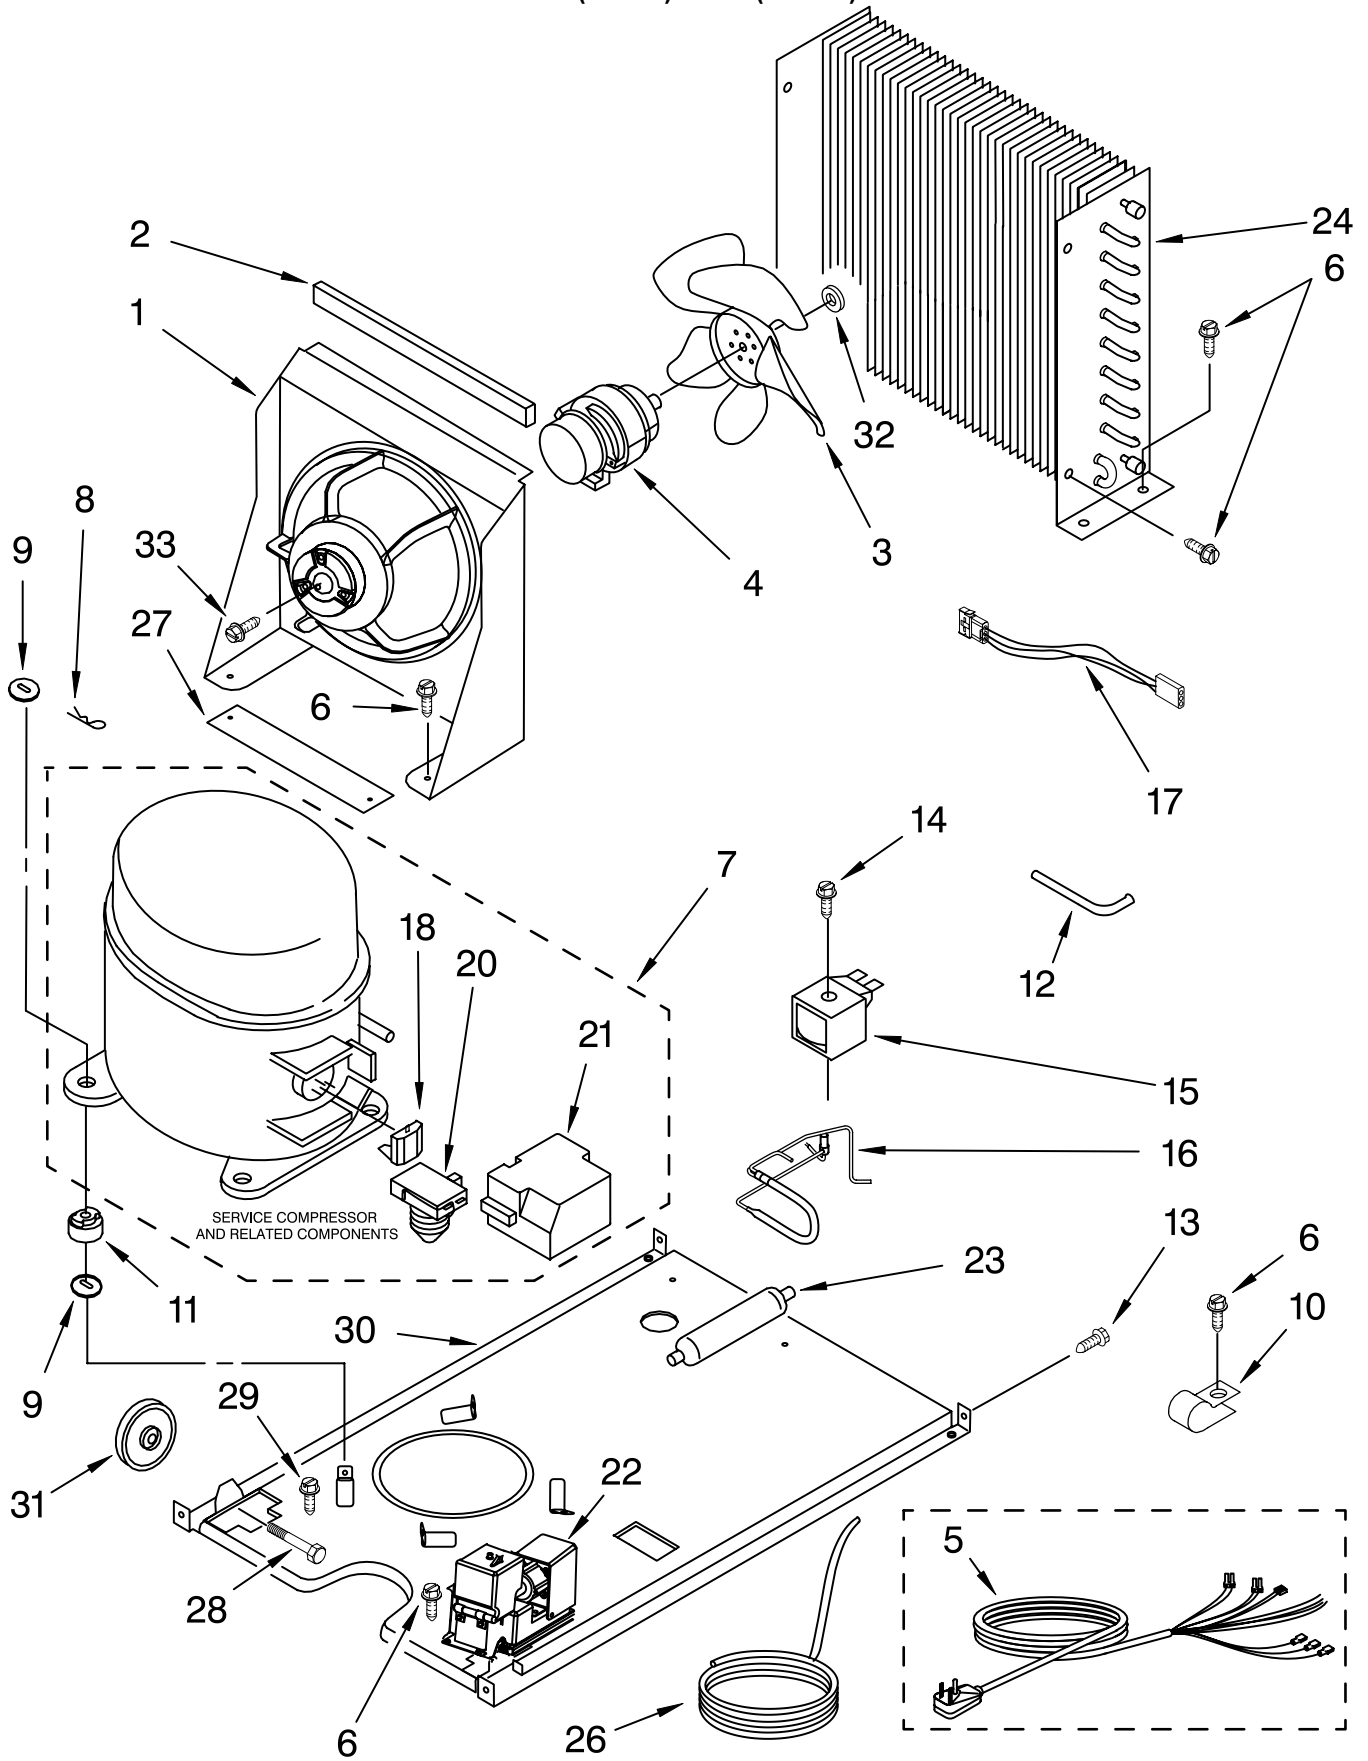

UNIT PARTS

For Models: KUIS155HPW3, KUIS155HPB3
(WHITE) (BLACK)

SERVICE COMPRESSOR
AND RELATED COMPONENTS

FOR ORDERING INFORMATION REFER TO PARTS PRICE LIST

UNIT PARTS

For Models: KUIS155HPW3, KUIS155HPB3
(WHITE) (BLACK)

<u>Illus.</u> <u>No.</u>	<u>Part</u> <u>No.</u>	<u>DESCRIPTION</u>
1	2185532	Bracket, Fan Mtg.
2	2185675	Pad, Foam
3	2190685	Blade, Fan
4	2188537	Motor, Fan
5		Wiring Harness, Complete Unit (See #11 On Control Panel Parts Page)
6	304392	Screw 8-18 X 1/2
7	2208370	Compressor
8	A201435	Clip, Mounting
9	A201441	Shim (8)
10	2185960	Clamp (Power Cord)
11	2185965	Grommet (4)
12	2208415	Tube, Process
13	489423	Screw
14	489472	Screw
15	759112	Coil, Solenoid
16	2208413	Valve, Body
17	2187267	Wiring Harness, Condenser Fan
18	2217223	Overload
20	2217224	Relay, Start
21	2208371	Cover, Terminal
22	2208534	Pump, Drain
23	2209223	Drier
24	2185529	Condenser
26	2208432	Tube, Drainage
27	2185858	Pad, Foam (2)
28	3370389	Screw 10-32X15/16
29	488500	Screw, Ground 8-32 X 3/8
30	2185511	Base, Unit
31	302819	Wheel
32	486692	Nut, Speed
33	489494	Screw 8-32 X 3/4

REFRIGERANT CHARGE

6.5 OZ. (R134A)

FOR ORDERING INFORMATION REFER TO PARTS PRICE LIST