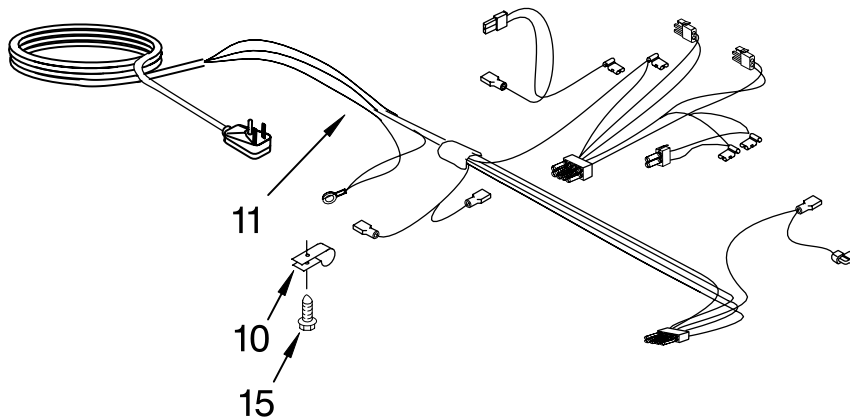

For Models: KUIS155HPW3, KUIS155HPB3
(WHITE) (BLACK)

Illus. No.	Part No.	DESCRIPTION
1	2185758	Valve, Complete Water
2	2185669	Tube, Plastic
3	488687	Screw 8-15 X 5/8
4	2185523	Dispenser, Water
5	2208420	Evaporator
6	627018	Nut, Compression
7	841707	Insert, Tube
8	2172593	Tube, Water Fill
9	488660	Nut, Speed
10	836667	Spacer
11	2208539	Fastener, Pushnut
12	489443	Screw
13	2185625	Reservoir, Water Slide
14	2185626	Tube
15	2185673	Hose, Overflow
16	2208566	Guide-Ice, Grid
17	2185615	Bracket, Front and Rear
18	2185611	Bracket, Side Left and Right
19	2185681	Harness, Grid
20	2208533	Tube
21	487627	Ball Sleeve
22	487857	Nut Ball, Sleeve
26	3400886	Screw 8-18 X 1 1/4
28	2185614	Grid Assembly (Complete)
39	2174754	Wire, Grid Cutter
41	2185570	Cover, Grid
42	8281228	Thumbscrew
43	2185624	Reservoir, Water
44	3400884	Screw 8-18 X 5/8
45	2185696	Cap, Drain
46	3400909	Nut, Push-In

FOR ORDERING INFORMATION REFER TO PARTS PRICE LIST

PUMP PARTS

For Models: KUIS155HPW3, KUIS155HPB3
(WHITE) (BLACK)

Illus. No.	Part No.	DESCRIPTION
1	2217220	Pump, Water (Complete)
2	3400884	Screw 8-18 X 5/8
3	2185677	Cover, Pump
4	2185585	Bracket, Connector Assembly

FOR ORDERING INFORMATION REFER TO PARTS PRICE LIST

CONTROL PANEL PARTS

For Models: KUIS155HPW3, KUIS155HPB3
(WHITE) (BLACK)

Illus. No.	Part No.	DESCRIPTION
1	2185738	Box, Control
2	2185657	Transformer
3	2185592	Assembly, Switch (ALSO ORDER #4)
4	2208317W	Overlay
5	6100499	P.C. Board
6	2149705	Switch, Plunger
7	2185694	Lens, LED
8	2185692	Wiring Harness Grid/ Light
9	745362	Bulb
10	2185788	Clamp
11	2187286	Wiring Harness, Complete Unit (Includes Power Cord)
12	2185679	Thermostat, Bin
13	2185825	Clamp
14	2185703	Wiring Harness, Main to Pump,
15	3400884	Screw 8-18 X 5/8
18	3400850	Screw 8-16 X 3/8
20	2185680	Thermister, Ice Control