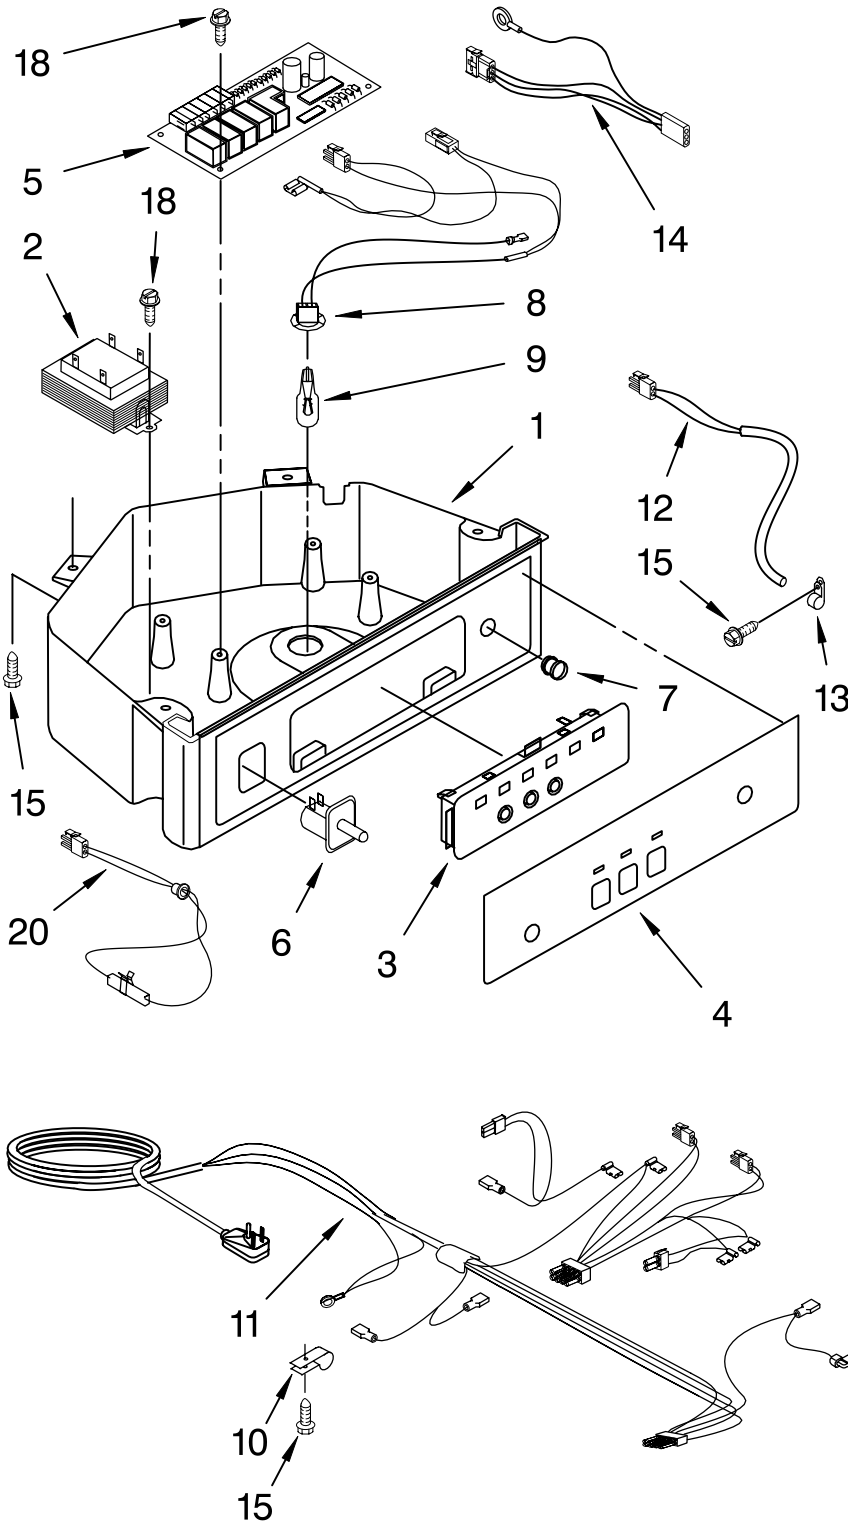

For Models: KUIS155HRS2
(STAINLESS STEEL)

Illus. No.	Part No.	DESCRIPTION
1	2185758	Valve, Complete Water
2	2185669	Tube, Plastic
3	488687	Screw 8-15 X 5/8
4	2185523	Dispenser, Water
5	2208464	Evaporator
6	627018	Nut, Compression
7	841707	Insert, Tube
8	2172593	Tube, Water Fill
9	488660	Nut, Speed
10	836667	Spacer
11	2208539	Fastener, Pushnut
12	489443	Screw
13	2185625	Reservoir, Water Slide
14	2185626	Tube
15	2185673	Hose, Overflow
16	2208566	Guide-Ice, Grid
17	2185615	Bracket, Front and Rear
18	2185611	Bracket, Side Left and Right
19	2185681	Harness, Grid
26	3400886	Screw 8-18 X 1 1/4
28	2185614	Grid Assembly (Complete)
39	2174754	Wire, Grid Cutter
41	2185570	Cover, Grid
42	681534	Thumbscrew
43	2185624	Reservoir, Water
44	3400884	Screw 8-18 X 5/8
45	2185696	Cap, Drain
46	3400909	Nut, Push-In

FOR ORDERING INFORMATION REFER TO PARTS PRICE LIST

PUMP PARTS

For Models: KUIS155HRS2
(STAINLESS STEEL)

Illus. No.	Part No.	DESCRIPTION
1	2208482	Pump, Water (Complete)
2	3400884	Screw 8-18 X 5/8
3	2185677	Cover, Pump
4	2185585	Bracket, Connector Assembly

FOR ORDERING INFORMATION REFER TO PARTS PRICE LIST

CONTROL PANEL PARTS

For Models: KUIS155HRS2
(STAINLESS STEEL)

Illus. No.	Part No.	DESCRIPTION
1	2185738	Box, Control
2	2185657	Transformer
3	2185592	Assembly, Switch (ALSO ORDER #4)
4	2208317W	Overlay
5	6100499	P.C. Board
6	2149705	Switch, Plunger
7	2185694	Lens, LED
8	2185692	Wiring Harness Grid/ Light
9	745362	Bulb
10	2185788	Clamp
11	2187286	Wiring Harness, Complete Unit (Includes Power Cord)
12	2185679	Thermostat, Bin
13	2185825	Clamp
14	2185703	Wiring Harness, Main to Pump,
15	3400884	Screw 8-18 X 5/8
18	3400850	Screw 8-16 X 3/8
20	2185680	Thermister, Ice Control