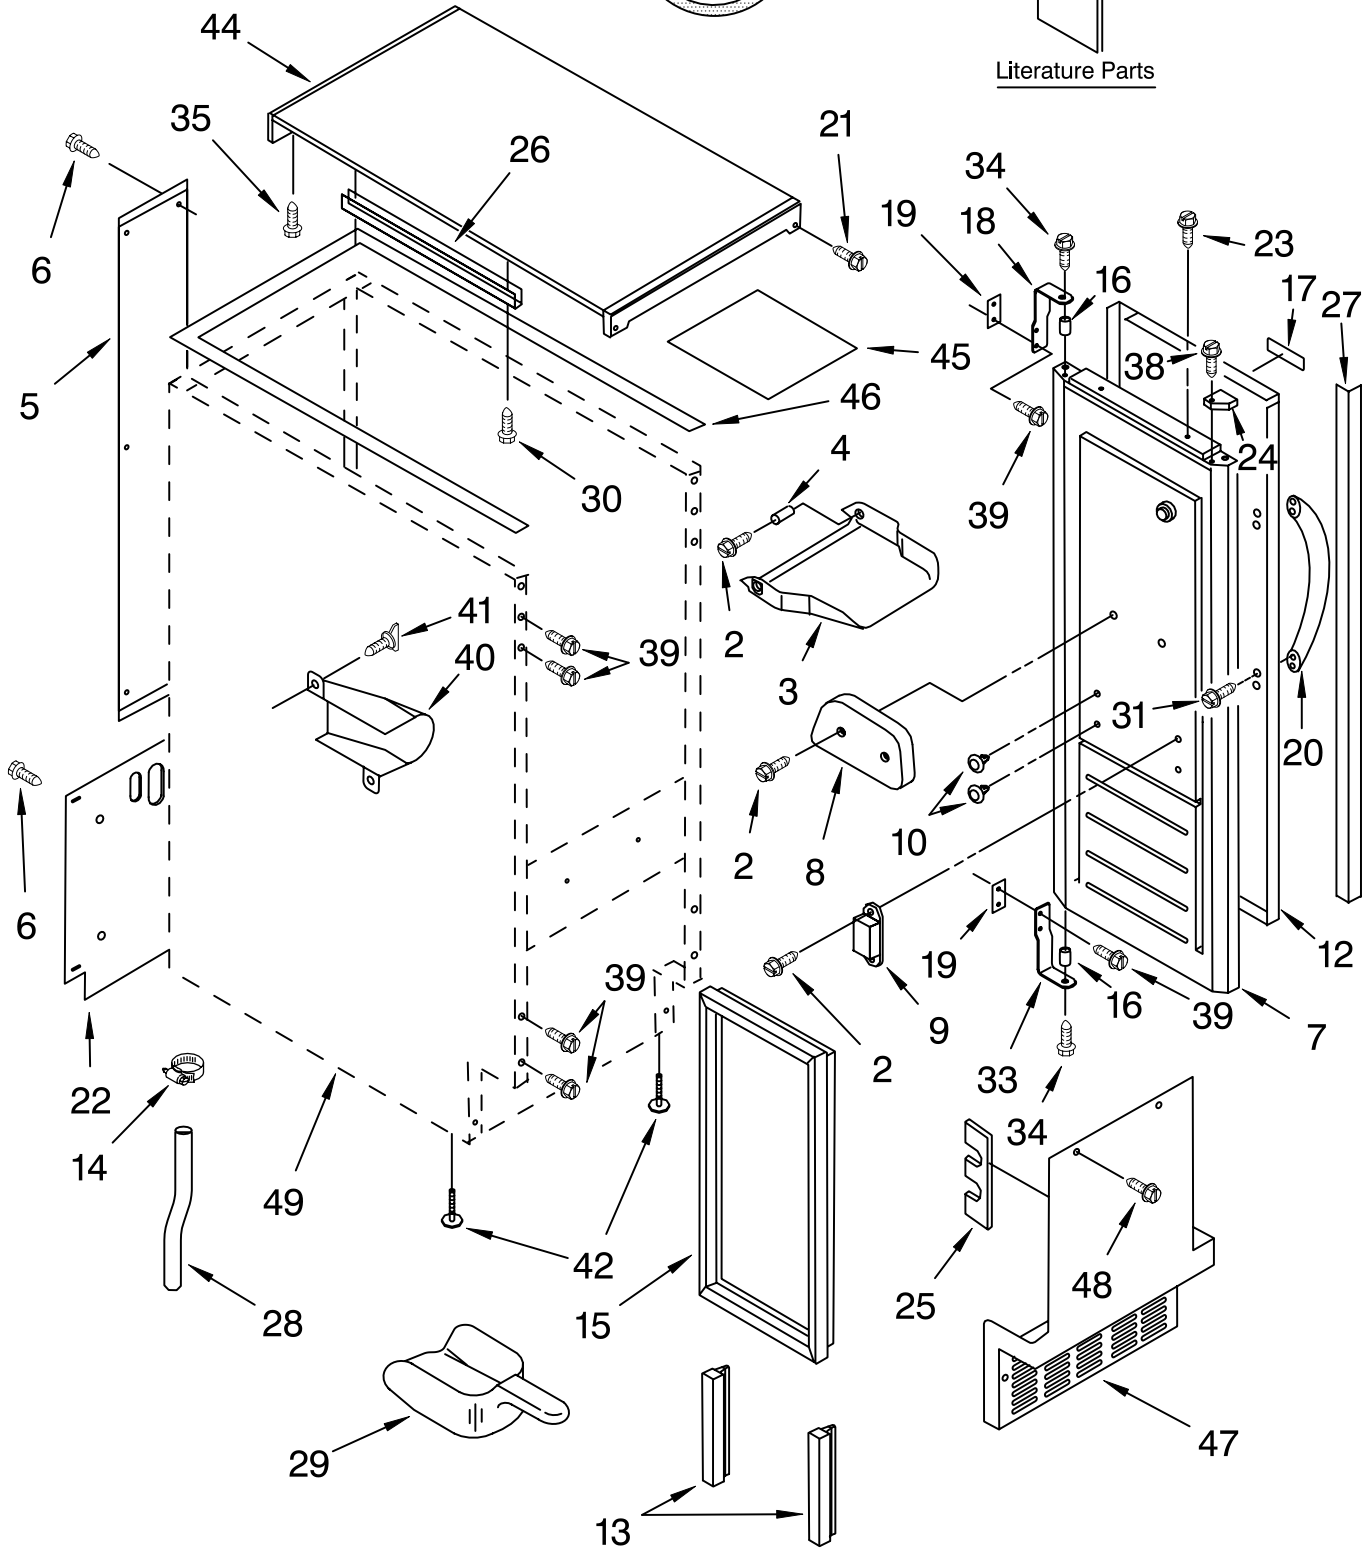

CABINET LINER AND DOOR PARTS

For Models: KUIS155HRS2
(STAINLESS STEEL)

ICE CUBE
MAKER

KitchenAid®

FOR ORDERING INFORMATION REFER TO PARTS PRICE LIST

CABINET LINER AND DOOR PARTS

For Models: KUIS155HRS2
(STAINLESS STEEL)

Illus. No.	Part No.	DESCRIPTION	Illus. No.	Part No.	DESCRIPTION	Illus. No.	Part No.	DESCRIPTION
1	LIT2208355 LIT2208560	Literature Parts Use & Care Guide Service & Wiring Sheet	24	2185655B 2185656B	Filler, Endcap Left Side Right Side	Parts Not Illustrated and Optional Parts (Not Included)		
2	3400886	Screw 8-18 X 1 1/4	25	2185756	Pad, Foam	8171307		Cleaner, Icemaker
3	2185742	Bin, Door	26	2185691	Channel, Wiring	503695		Sealer, Cork (1/4 Pound)
4	2185678	Spacer	27	2185964	Grommet, Edge Guard (2)	797403		Cement, Insulation (1 Oz.)
5	2185575	Cover, Wiring	28	2185989	Tube, Drain	505587		Sealer, Mastic (1 Qt.)
6	489442	Screw	29	585158	Scoop	212643		Sealer, Gum (22 Pcs. 3/16" x 7")
7	2932800B	Door	30	3400884	Screw 8-18 X 5/8	479976		Kit, Insulation (5 Pcs. 3" x 24" x 48")
8	2185695	Cam, Door	31	3400037	Screw #10-32 X 3/8	978025		Valve, Access (1/4")
9	2185991	Assembly, Magnetic Catch	33	2185711	Hinge, Bottom	978026		Valve, Access (5/16")
10	2189000	Plug, Hole	34	2185712	Pin, Hinge	978027		Valve, Access (3/8")
12	2185961	Wrap, Door	35	489048	Screw, Ground 8-32 X 1/2	978028		Valve, Access (1/2")
13	2185777	Gasket, Bottom	38	348689	Screw 8-18 X 3/4	978029		Valve, Access (5/8")
14	489503	Clamp	39	489423	Screw 10-32X11/16	978030		Valve, Access (3/4")
15	2185776	Gasket, Door	40	2185927	Holder, Scoop			
16	2185640	Sleeve, Hinge	41	681534	Thumbscrew			
17	2185968	Nameplate	42	3376439	Leg, Leveler			
18	2185710	Hinge, Top	44	2929700B	Top			
19	2185709	Shim, Hinge	45	2185690	Shield, Electrical			
20	2181223	Handle, Door	46	2185645	Gasket, Top Panel			
21	8281138 3400887	Screw 8-18 X 1/2 Front (2) Rear (2)	47	2185571B	Grill, Front			
22	2185730	Assembly, Unit Cover	48	489474	Screw 8-18 X 1			
23	3400887	Screw 8-18X1/2 (4)	49		Cabinet & Liner (NOT SERVICED)			