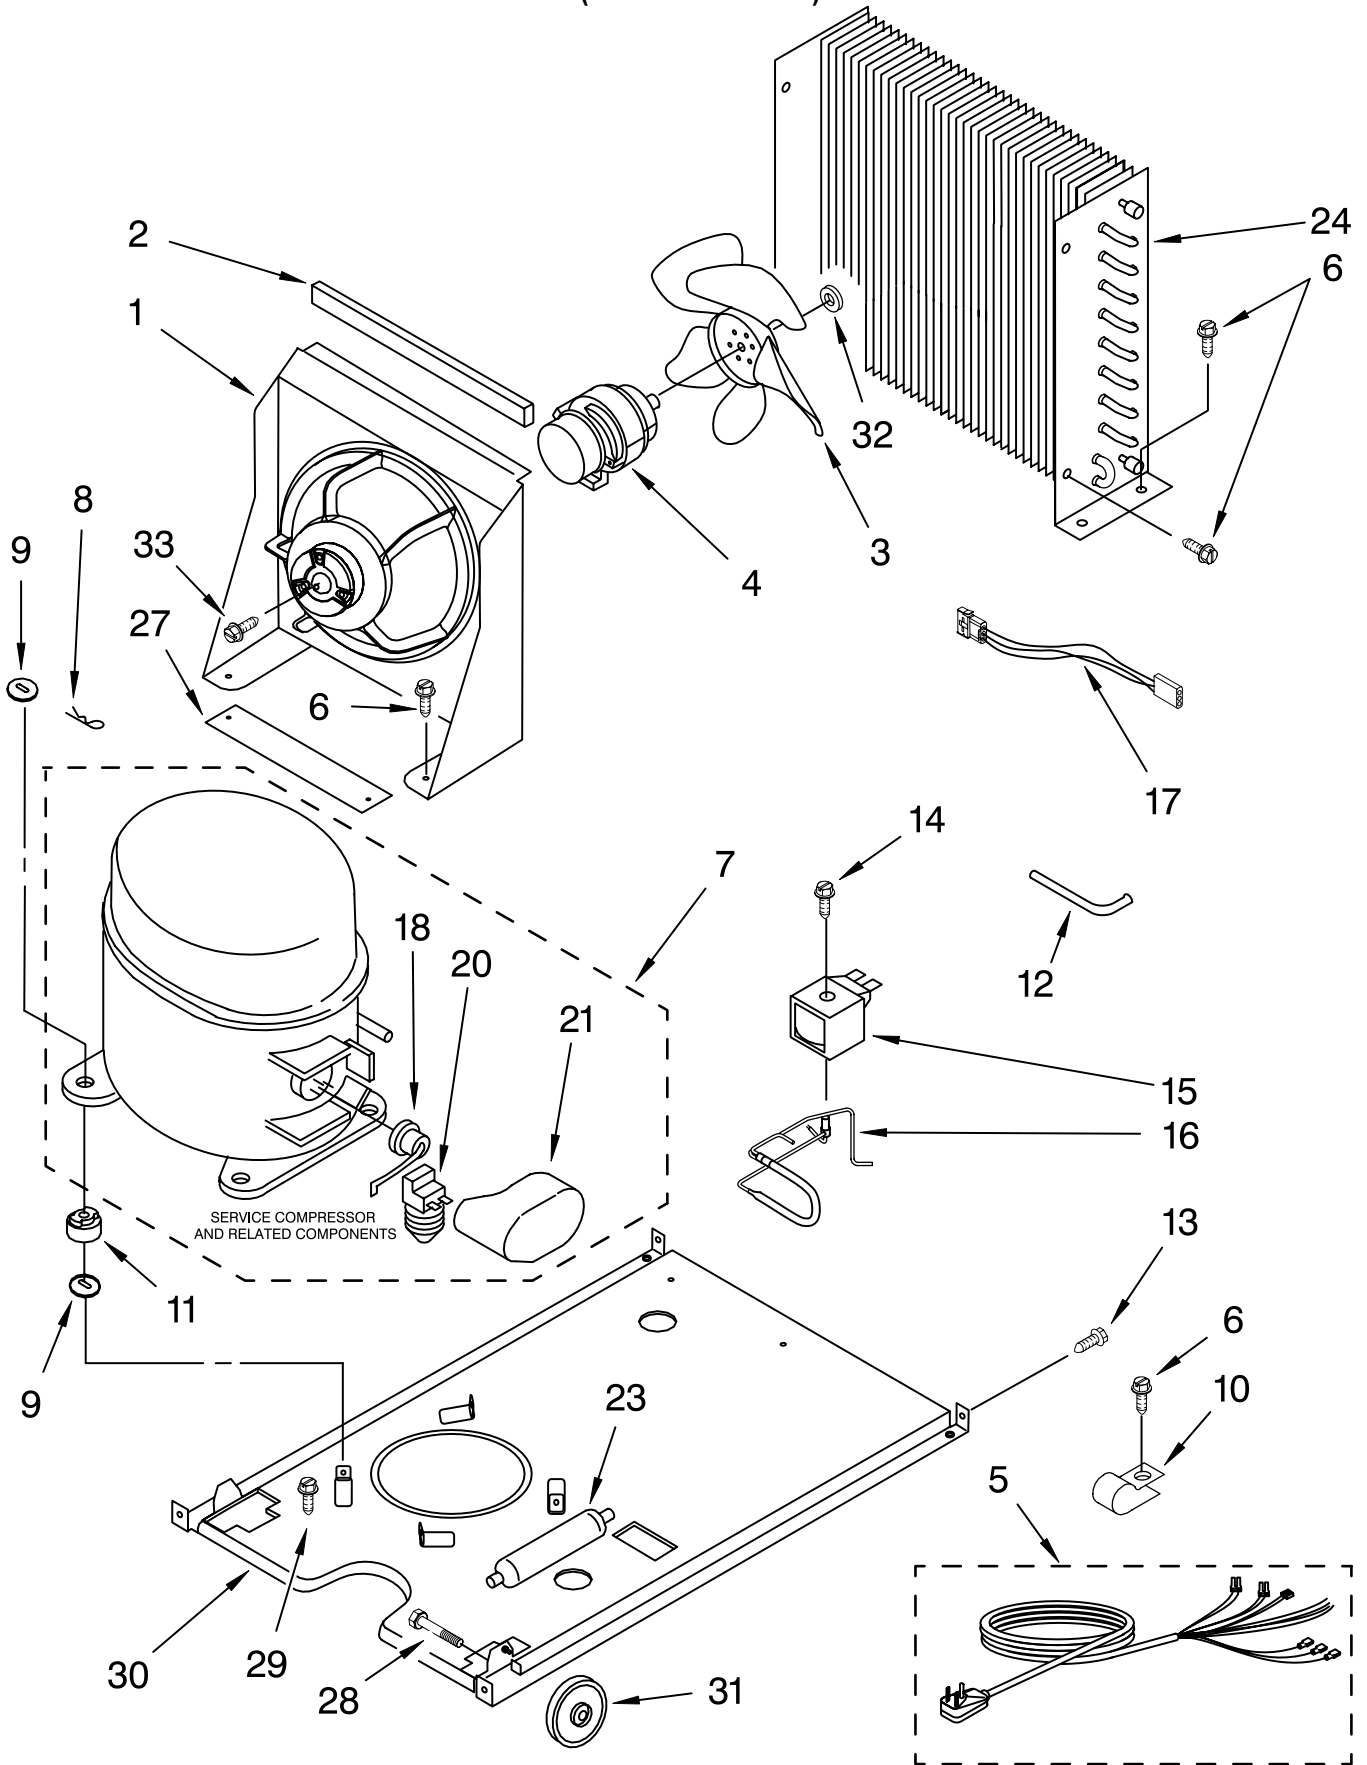

UNIT PARTS

For Models: KUIS155HRS2
(STAINLESS STEEL)

FOR ORDERING INFORMATION REFER TO PARTS PRICE LIST

UNIT PARTS

For Models: KUIS155HRS2
(STAINLESS STEEL)

Illus. No.	Part No.	DESCRIPTION
1	2185532	Bracket, Fan Mtg.
2	2185675	Pad, Foam
3	2190685	Blade, Fan
4	2183437	Motor, Fan
5		Wiring Harness, Complete Unit (See #11 On Control Panel Parts Page)
6	304392	Screw 8-18 X 1/2
7	2176659	Compressor
8	A201435	Clip, Mounting
9	A201441	Shim (8)
10	2185960	Clamp (Power Cord)
11	2185965	Grommet (4)
12	2185548	Tube, Process
13	489423	Screw
14	489472	Screw
15	759112	Coil, Solenoid
16	2208467	Valve, Body
17	2187267	Wiring Harness, Condenser Fan
18	2183404	Overload
20	2183410	Relay, Start
21	2162358	Cover, Terminal
23	2209223	Drier
24	2185529	Condenser
27	2185858	Pad, Foam (2)
28	3370389	Screw 10-32X15/16
29	488500	Screw, Ground 8-32 X 3/8
30	2185511	Base, Unit
31	302819	Wheel
32	486692	Nut, Speed
33	489494	Screw 8-32 X 3/4

REFRIGERANT CHARGE

6.5 OZ. (R134A)

FOR ORDERING INFORMATION REFER TO PARTS PRICE LIST