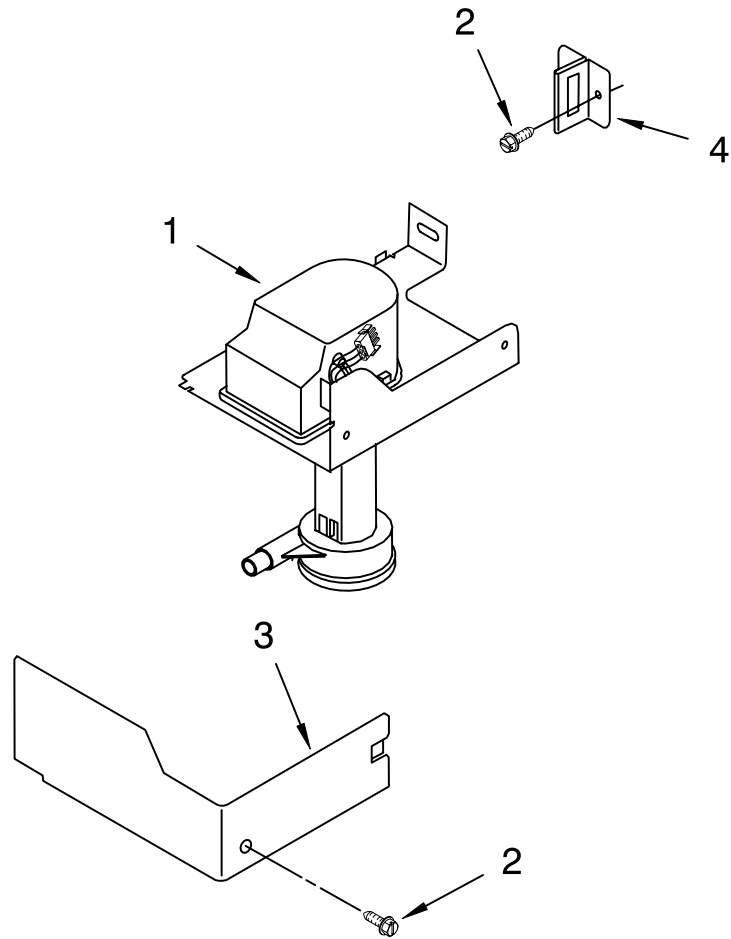

PUMP PARTS

For Models: KUIS155HRS2
(STAINLESS STEEL)

Illus. No.	Part No.	DESCRIPTION
1	2208482	Pump, Water (Complete)
2	3400884	Screw 8-18 X 5/8
3	2185677	Cover, Pump
4	2185585	Bracket, Connector Assembly

FOR ORDERING INFORMATION REFER TO PARTS PRICE LIST