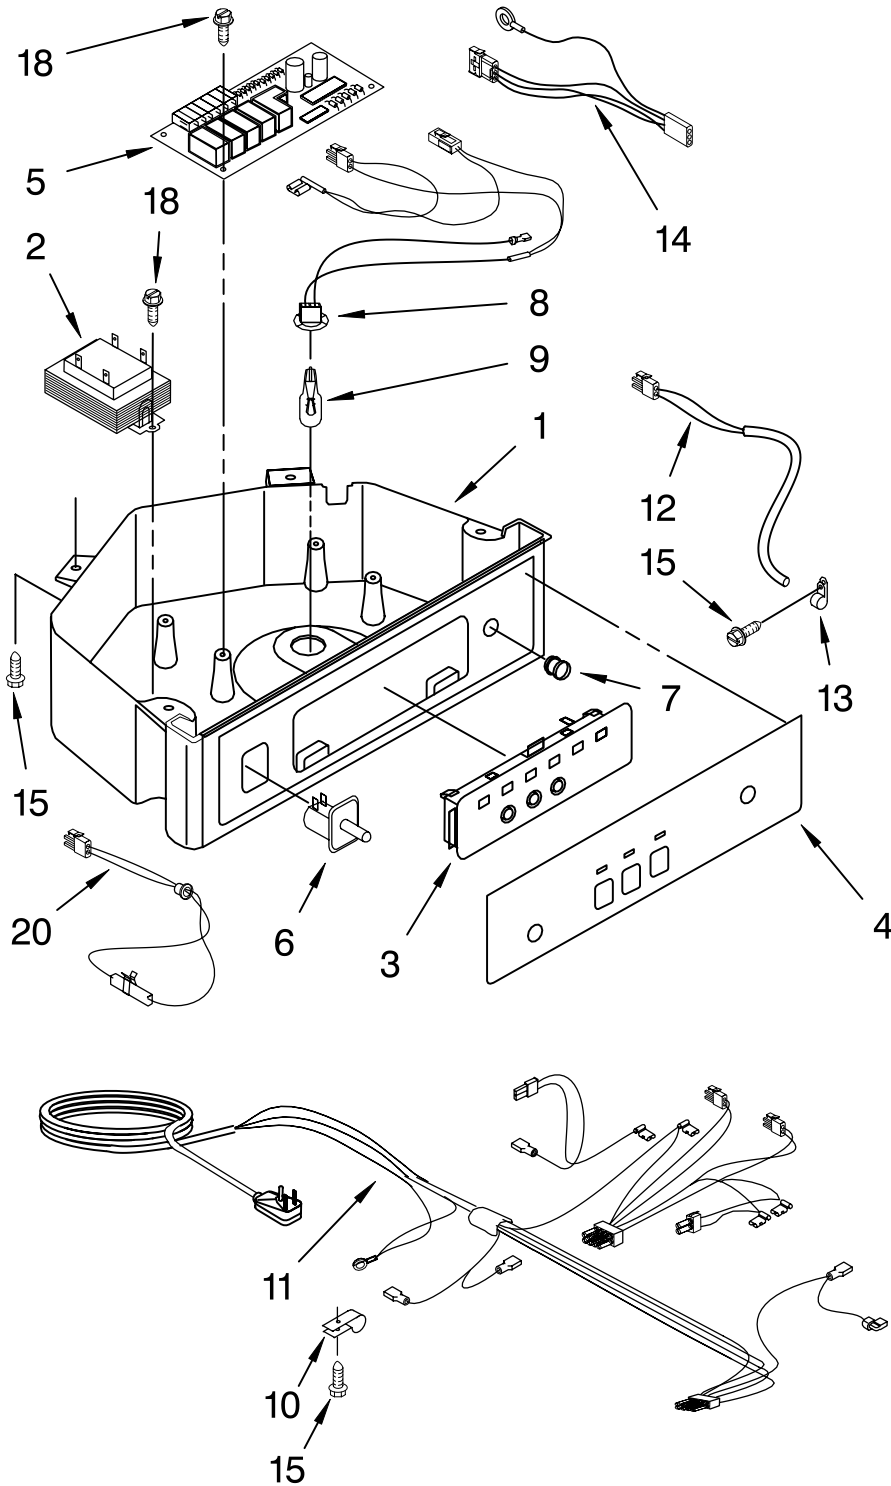

# EVAPORATOR, ICE CUTTER GRID AND WATER PARTS

For Models: KUIS15NRHW4, KUIS15NRHT4, KUIS15NRHB4, KUIS15NRHS4  
(WHITE) (BISCUIT) (BLACK) (STAINLESS STEEL)

<b>Illus. No.</b>	<b>Part No.</b>	<b>DESCRIPTION</b>
1	2185758	Valve, Complete Water
2	2217286	Tube, Plastic
3	488687	Screw 8-15 X 5/8
4	2185523	Dispenser, Water
5	2217269	Evaporator
6	627018	Nut, Compression
7	841707	Insert, Tube
8	2172593	Tube, Water Fill
9	488660	Nut, Speed
10	836667	Spacer
11	2208539	Fastener, Pushnut
12	489443	Screw
13	2185625	Reservoir, Water Slide
14	2185626	Tube
15	2185673	Hose, Overflow
16	2217310	Guide-Ice, Grid
17	2185615	Bracket, Front and Rear
18	2185611	Bracket, Side Left and Right
19	2185681	Harness, Grid
22	2208533	Tube
23	487627	Ball Sleeve
24	487857	Nut, Ball Sleeve
26	3400886	Screw 8-18 X 1 1/4
28	2185614	Grid Assembly (Complete)
39	2174754	Wire, Grid Cutter
41	2185570	Cover, Grid
42	8281228	Thumbscrew
43	2185624	Reservoir, Water
44	3400884	Screw 8-18 X 5/8
45	2185696	Cap, Drain
46	3400909	Nut, Push-In

# PUMP PARTS

For Models: KUIS15NRHW4, KUIS15NRHT4, KUIS15NRHB4, KUIS15NRHS4  
(WHITE) (BISCUIT) (BLACK) (STAINLESS STEEL)

Illus. No.	Part No.	DESCRIPTION
1	2217220	Pump, Water (Complete)
2	3400884	Screw 8-18 X 5/8
3	2185677	Cover, Pump
4	2185585	Bracket, Connector Assembly

# CONTROL PANEL PARTS

For Models: KUIS15NRHW4, KUIS15NRHT4, KUIS15NRHB4, KUIS15NRHS4  
(WHITE) (BISCUIT) (BLACK) (STAINLESS STEEL)

Illus. No.	Part No.	DESCRIPTION
1	2185738	Box, Control
2	2185657	Transformer
3	2185592	Assembly, Switch (ALSO ORDER #4)
4	2208317W	Overlay
5	6100499	P.C. Board
6	2149705	Switch, Plunger
7	2185694	Lens, LED
8	2185692	Wiring Harness Grid/ Light
9	745362	Bulb
10	2185788	Clamp
11	2187286	Wiring Harness, Complete Unit (Includes Power Cord)
12	2217288	Thermostat, Bin
13	2185825	Clamp
14	2185703	Wiring Harness, Main to Pump,
15	3400884	Screw 8-18 X 5/8
18	3400850	Screw 8-16 X 3/8
20	2217289	Thermister, Ice Control