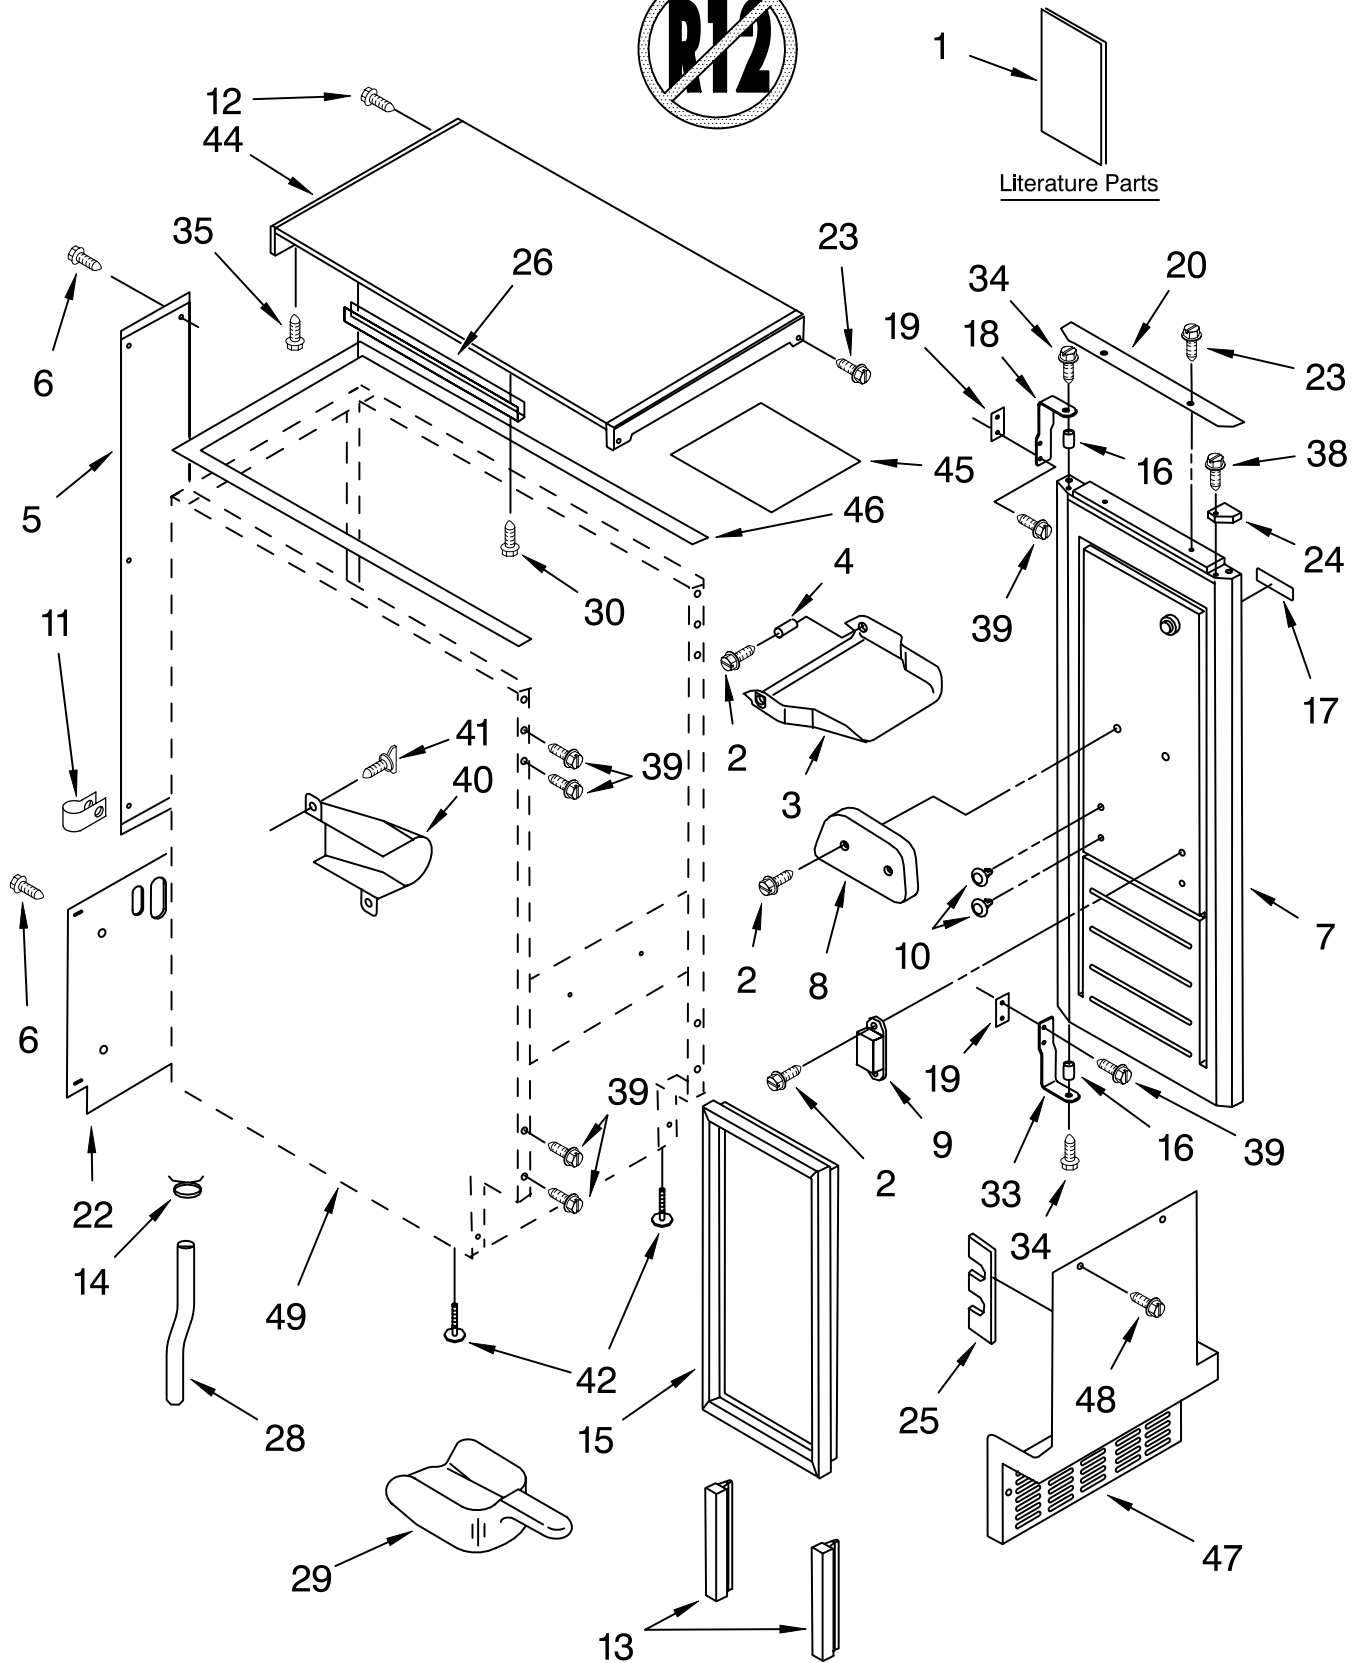

CABINET LINER AND DOOR PARTS

For Models: KUIS15NRHW4, KUIS15NRHT4, KUIS15NRHB4, KUIS15NRHS4
(WHITE) (BISCUIT) (BLACK) (STAINLESS STEEL)

ICE CUBE
MAKER

KitchenAid®

FOR ORDERING INFORMATION REFER TO PARTS PRICE LIST

CABINET LINER AND DOOR PARTS

For Models: KUIS15NRHW4, KUIS15NRHT4, KUIS15NRHB4, KUIS15NRHS4
(WHITE) (BISCUIT) (BLACK) (STAINLESS STEEL)

Illus. No.	Part No.	DESCRIPTION	Illus. No.	Part No.	DESCRIPTION	Illus. No.	Part No.	DESCRIPTION
1	LIT2217246	Literature Parts	23		Screw	48	489474	Screw 8-18 X 1
	LIT2217232	Use & Care Guide		8281188	White	49		Cabinet & Liner
		Service & Wiring Sheet		8281187	Biscuit			(NOT SERVICED)
2	3400886	Screw 8-18 X 1 1/4	24		Black	Parts Not Illustrated and Optional Parts (Not Included)		
3	2185742	Bin, Door			Filler, Endcap			
4	2185678	Spacer		2185655W	Left Side			
5	2185575	Cover, Wiring		2185655T	White			
6	489442	Screw		2185655B	Biscuit			
7		Door			Black			
	2932800W	White		2185656W	Right Side			
	2932800T	Biscuit		2185656W	White			
	2932800B	Black		2185656T	Biscuit			
	2932800BS	Stainless Steel		2185656B	Black			
8	2185695	Cam, Door	25	2185756	Pad, Foam			
9	2185991	Assembly, Magnetic Catch	26	2185691	Channel, Wiring			
10	2189000	Plug, Hole	28	2185989	Tube, Drain			
11	489385	Tube Clamp	29	585158	Scoop			
12	8281184	Screw	30	3400884	Screw 8-18 X 5/8			
13	2185777	Gasket, Bottom	33	2185711	Hinge, Bottom			
14	2208483	Clamp	34	2185712	Pin, Hinge			
15	2217294	Gasket, Door	35	489048	Screw, Ground 8-32 X 1/2			
16	2185640	Sleeve, Hinge	38	348689	Screw 8-18 X 3/4			
17		Nameplate	39	489423	Screw 10-32X11/16			
	2212760	White	40	2185927	Holder, Scoop			
	2212761	Biscuit	41	8281228	Thumbscrew			
	2212762	Black	42	3376439	Leg, Leveler			
18	2185710	Hinge, Top	44		Top			
19	2185709	Shim, Hinge		2929700W	White			
20		Handle, Door		2929700T	Biscuit			
	2208492W	White		2929700B	Black			
	2208492T	Biscuit	45	2185690	Shield, Electrical			
	2208492B	Black	46	2217293	Gasket, Top Panel			
22	2185730	Assembly, Unit Cover	47		Grill, Front			
				2185571W	White			
				2185571T	Biscuit			
				2185571B	Black			

FOR ORDERING INFORMATION REFER TO PARTS PRICE LIST