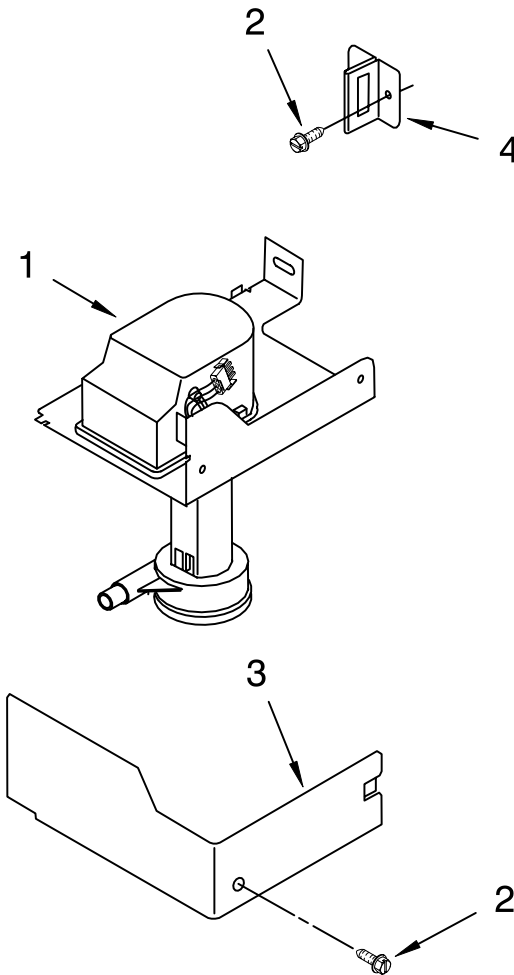

# EVAPORATOR, ICE CUTTER GRID AND WATER PARTS

For Models: KUIS15NRHW4, KUIS15NRHT4, KUIS15NRHB4, KUIS15NRHS4  
(WHITE) (BISCUIT) (BLACK) (STAINLESS STEEL)

<b>Illus. No.</b>	<b>Part No.</b>	<b>DESCRIPTION</b>
1	2185758	Valve, Complete Water
2	2217286	Tube, Plastic
3	488687	Screw 8-15 X 5/8
4	2185523	Dispenser, Water
5	2217269	Evaporator
6	627018	Nut, Compression
7	841707	Insert, Tube
8	2172593	Tube, Water Fill
9	488660	Nut, Speed
10	836667	Spacer
11	2208539	Fastener, Pushnut
12	489443	Screw
13	2185625	Reservoir, Water Slide
14	2185626	Tube
15	2185673	Hose, Overflow
16	2217310	Guide-Ice, Grid
17	2185615	Bracket, Front and Rear
18	2185611	Bracket, Side Left and Right
19	2185681	Harness, Grid
22	2208533	Tube
23	487627	Ball Sleeve
24	487857	Nut, Ball Sleeve
26	3400886	Screw 8-18 X 1 1/4
28	2185614	Grid Assembly (Complete)
39	2174754	Wire, Grid Cutter
41	2185570	Cover, Grid
42	8281228	Thumbscrew
43	2185624	Reservoir, Water
44	3400884	Screw 8-18 X 5/8
45	2185696	Cap, Drain
46	3400909	Nut, Push-In

# PUMP PARTS

For Models: KUIS15NRHW4, KUIS15NRHT4, KUIS15NRHB4, KUIS15NRHS4  
(WHITE) (BISCUIT) (BLACK) (STAINLESS STEEL)

Illus. No.	Part No.	DESCRIPTION
1	2217220	Pump, Water (Complete)
2	3400884	Screw 8-18 X 5/8
3	2185677	Cover, Pump
4	2185585	Bracket, Connector Assembly