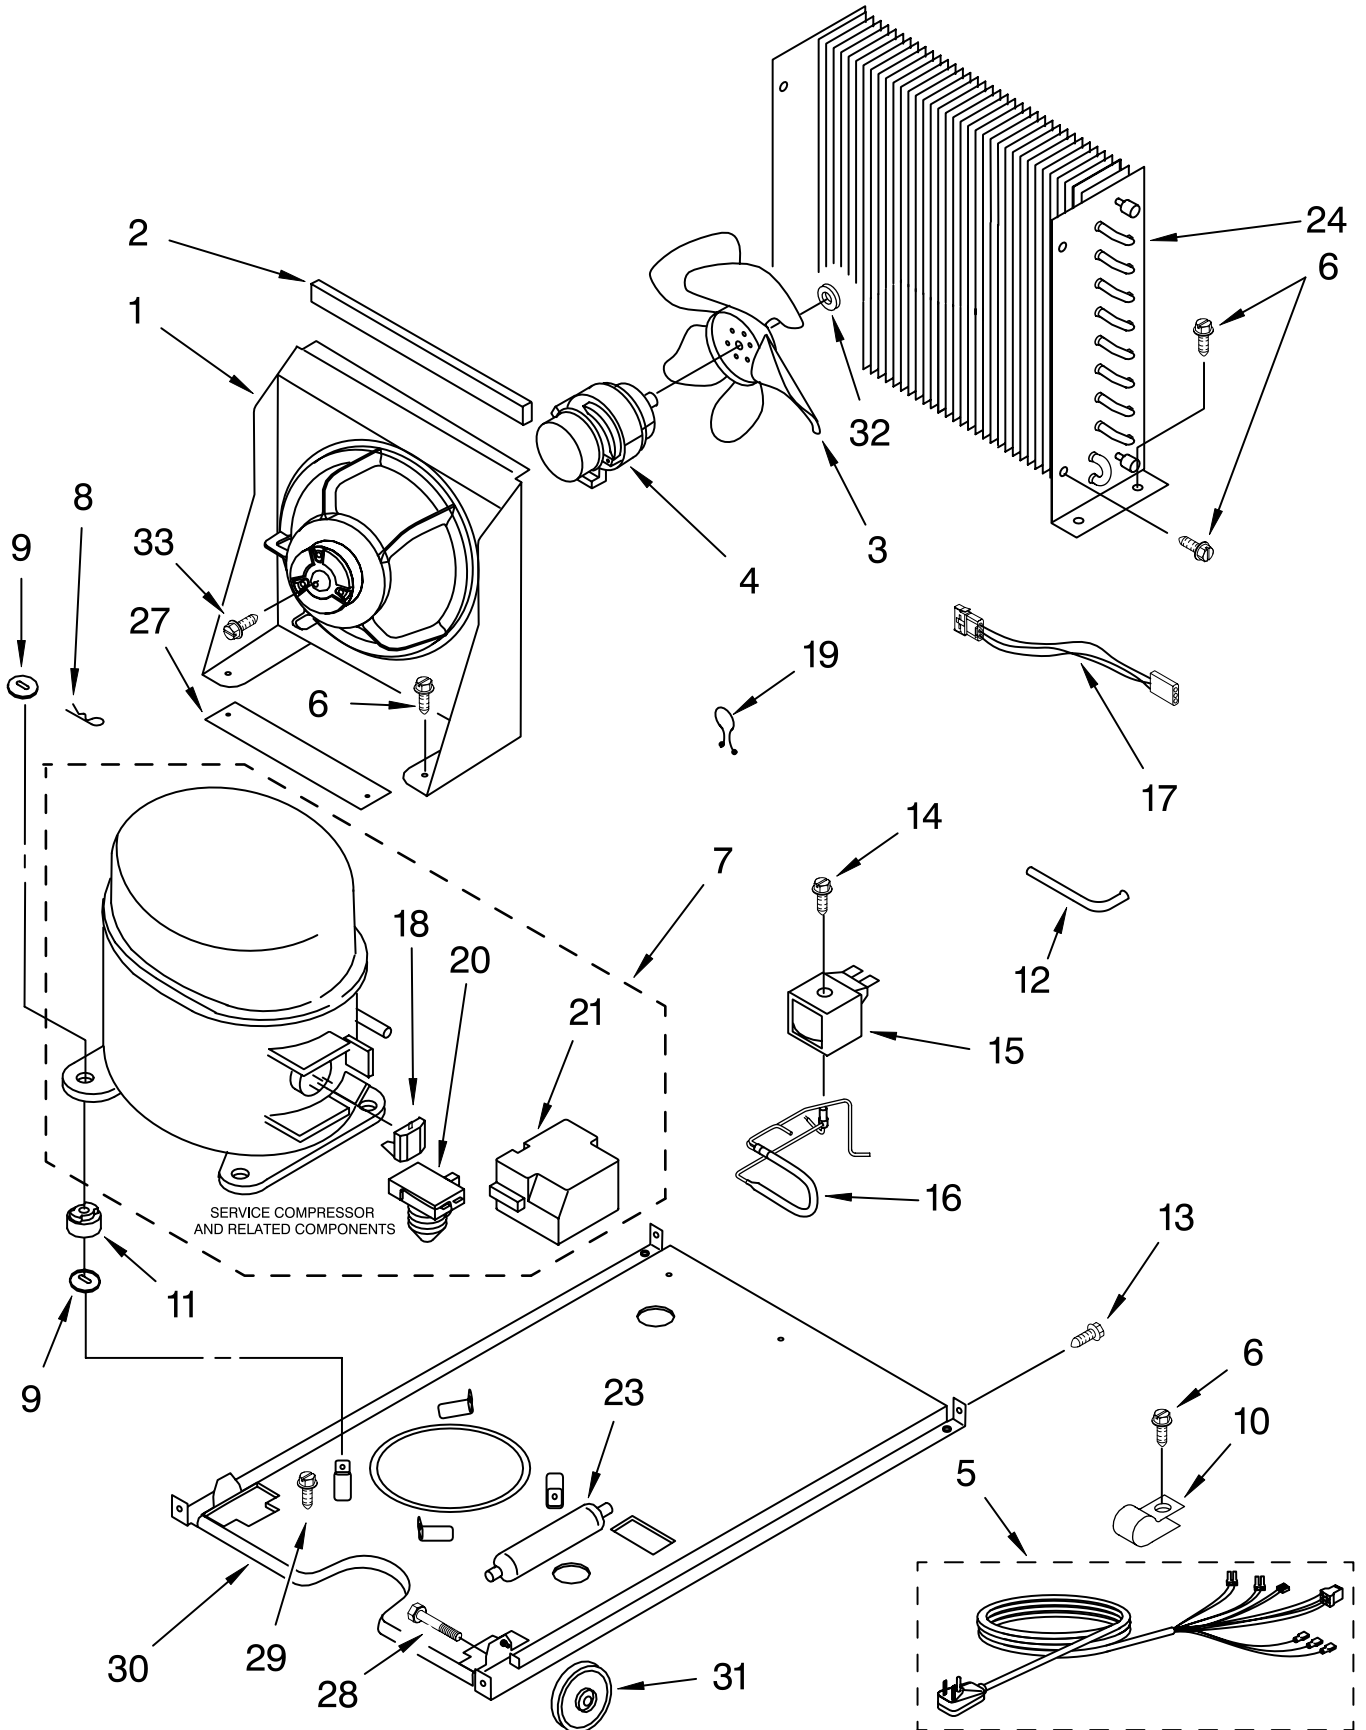

UNIT PARTS

For Models: KUIS15NRHW4, KUIS15NRHT4, KUIS15NRHB4, KUIS15NRHS4
(WHITE) (BISCUIT) (BLACK) (STAINLESS STEEL)

FOR ORDERING INFORMATION REFER TO PARTS PRICE LIST

UNIT PARTS

For Models: KUIS15NRHW4, KUIS15NRHT4, KUIS15NRHB4, KUIS15NRHS4
(WHITE) (BISCUIT) (BLACK) (STAINLESS STEEL)

Illus. No.	Part No.	DESCRIPTION
1	2185532	Bracket, Fan Mtg.
2	2185675	Pad, Foam
3	2190685	Blade, Fan
4	2188537	Motor, Fan
5		Wiring Harness, Complete Unit (See #11 On Control Panel Parts Page)
6	304392	Screw 8-18 X 1/2
7	2208370	Compressor
8	A201435	Clip, Mounting
9	A201441	Shim (4)
10	2185960	Clamp (Power Cord)
11	2217318	Grommet (4)
12	2208415	Tube, Process
13	489423	Screw
14	489472	Screw
15	759112	Coil, Solenoid
16	2208413	Valve, Body
17	2187267	Wiring Harness, Condenser Fan
18	2217223	Overload
19	2217322	Twist Loc
20	2217224	Relay, Start
21	2208371	Cover, Terminal
23	2209223	Drier
24	2185529	Condenser
27	2185858	Pad, Foam (2)
28	3370389	Screw 10-32X15/16
29	488500	Screw, Ground 8-32 X 3/8
30	2185511	Base, Unit
31	302819	Wheel
32	486692	Nut, Speed
33	489494	Screw 8-32 X 3/4

REFRIGERANT CHARGE

6.5 OZ. (R134A)

FOR ORDERING INFORMATION REFER TO PARTS PRICE LIST