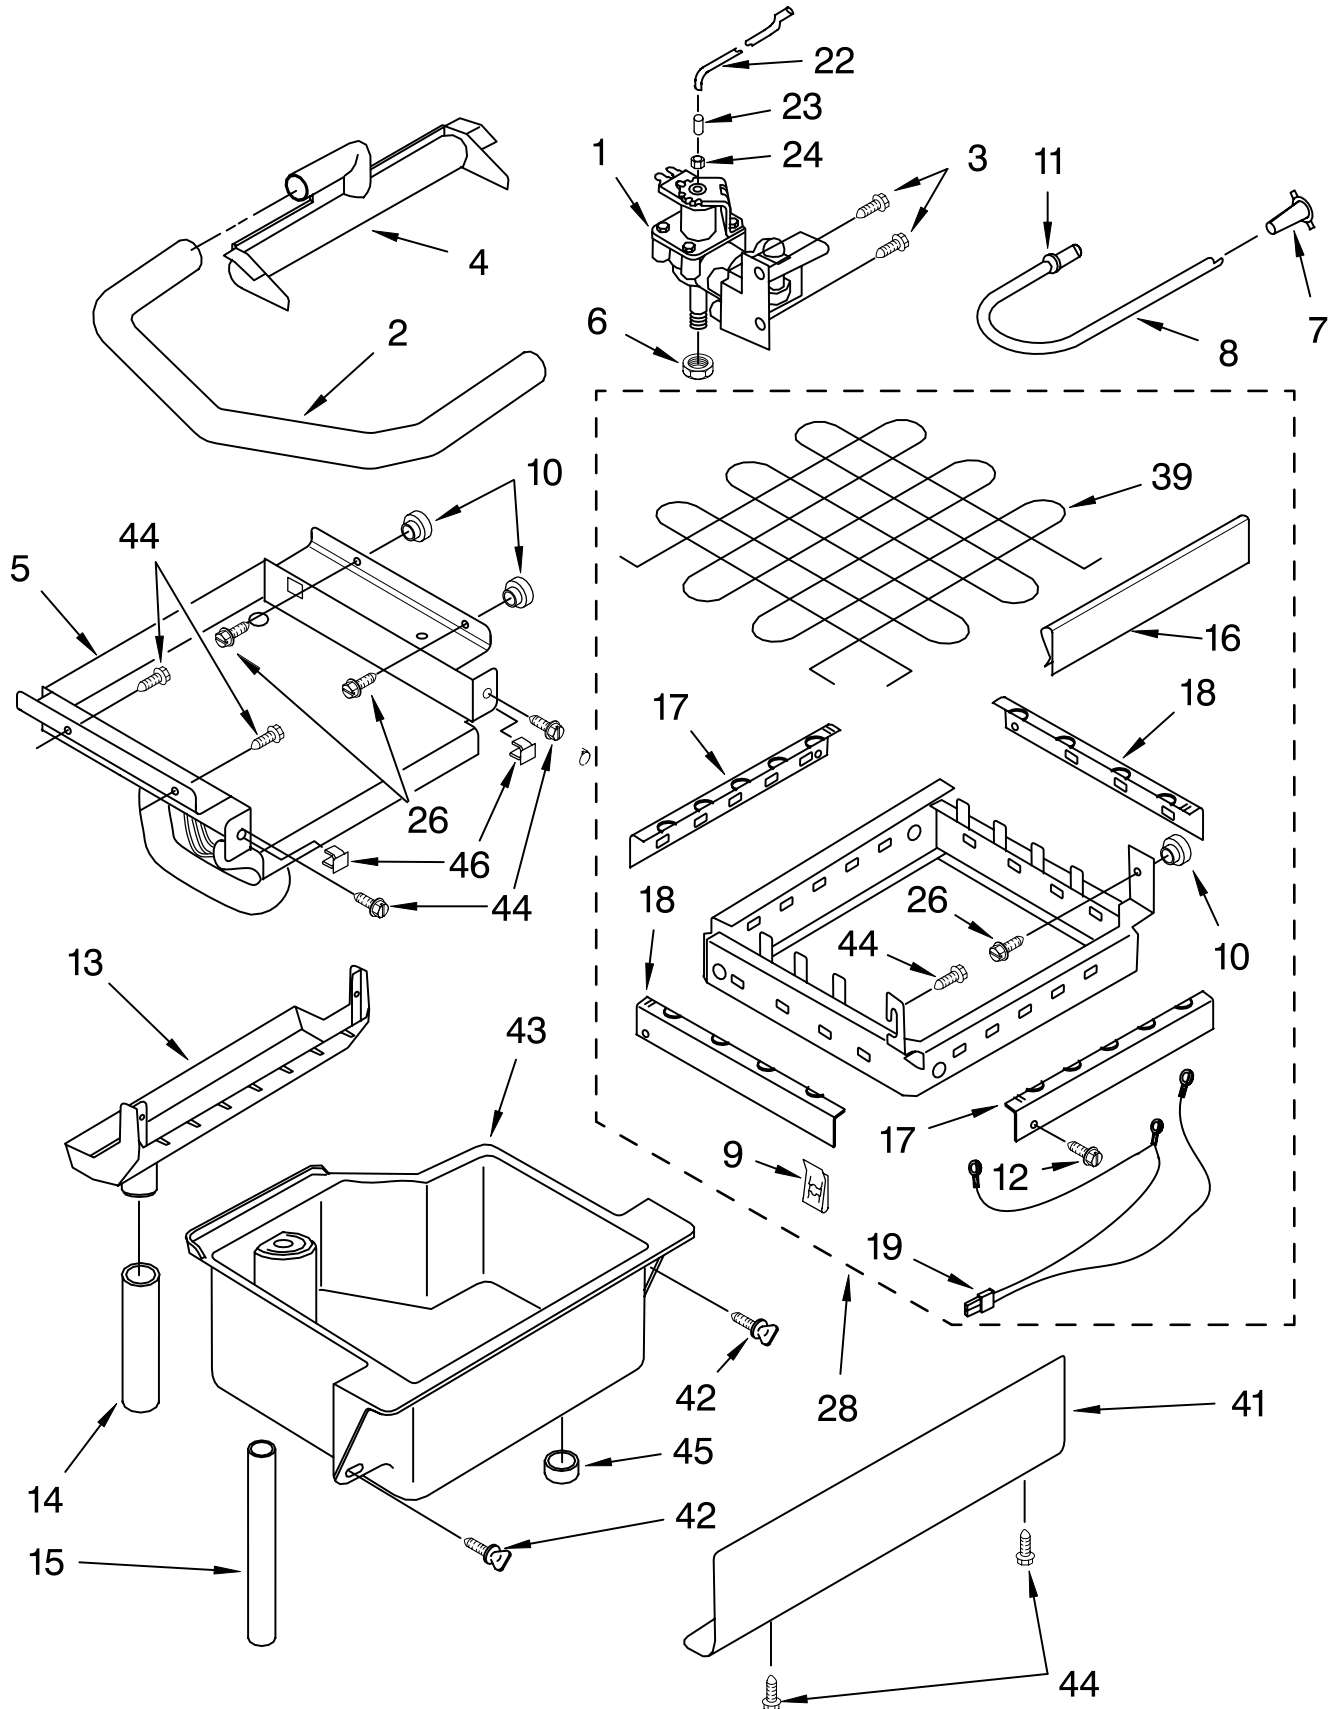

EVAPORATOR, ICE CUTTER GRID AND WATER PARTS

For Models: KUIS15NRHW4, KUIS15NRHT4, KUIS15NRHB4, KUIS15NRHS4
(WHITE) (BISCUIT) (BLACK) (STAINLESS STEEL)

FOR ORDERING INFORMATION REFER TO PARTS PRICE LIST

EVAPORATOR, ICE CUTTER GRID AND WATER PARTS

For Models: KUIS15NRHW4, KUIS15NRHT4, KUIS15NRHB4, KUIS15NRHS4
(WHITE) (BISCUIT) (BLACK) (STAINLESS STEEL)

Illus. No.	Part No.	DESCRIPTION
1	2185758	Valve, Complete Water
2	2217286	Tube, Plastic
3	488687	Screw 8-15 X 5/8
4	2185523	Dispenser, Water
5	2217269	Evaporator
6	627018	Nut, Compression
7	841707	Insert, Tube
8	2172593	Tube, Water Fill
9	488660	Nut, Speed
10	836667	Spacer
11	2208539	Fastener, Pushnut
12	489443	Screw
13	2185625	Reservoir, Water Slide
14	2185626	Tube
15	2185673	Hose, Overflow
16	2217310	Guide-Ice, Grid
17	2185615	Bracket, Front and Rear
18	2185611	Bracket, Side Left and Right
19	2185681	Harness, Grid
22	2208533	Tube
23	487627	Ball Sleeve
24	487857	Nut, Ball Sleeve
26	3400886	Screw 8-18 X 1 1/4
28	2185614	Grid Assembly (Complete)
39	2174754	Wire, Grid Cutter
41	2185570	Cover, Grid
42	8281228	Thumbscrew
43	2185624	Reservoir, Water
44	3400884	Screw 8-18 X 5/8
45	2185696	Cap, Drain
46	3400909	Nut, Push-In

FOR ORDERING INFORMATION REFER TO PARTS PRICE LIST