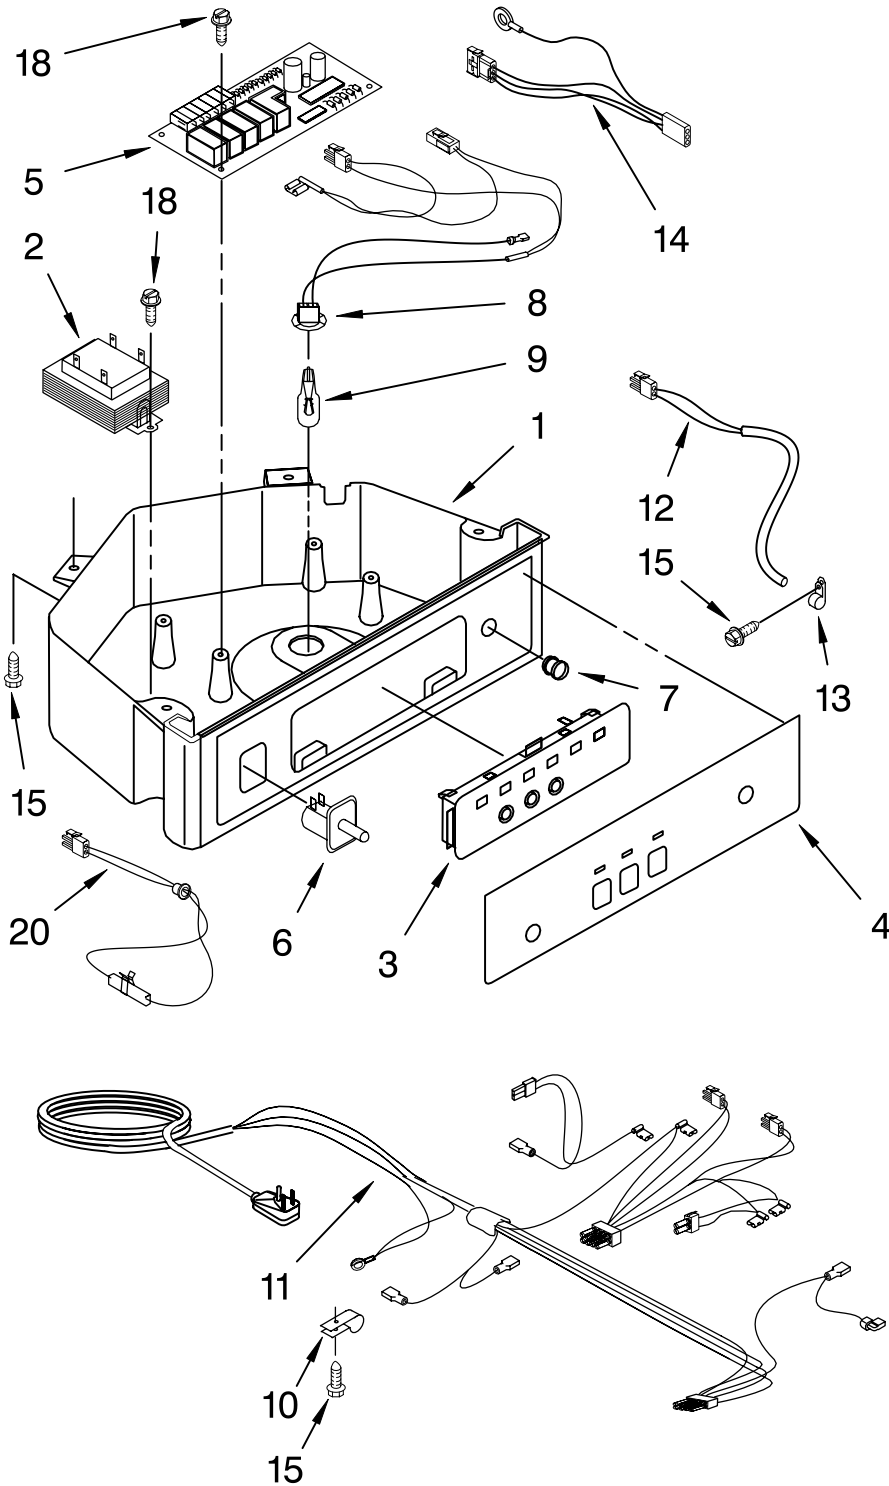

# EVAPORATOR, ICE CUTTER GRID AND WATER PARTS

For Models: KUIS15NRHW5, KUIS15NRHT5, KUIS15NRHB5, KUIS15NRHS5  
(WHITE) (BISCUIT) (BLACK) (STAINLESS STEEL)

<b>Illus. No.</b>	<b>Part No.</b>	<b>DESCRIPTION</b>
1	2185758	Valve, Complete Water
2	2217286	Tube, Plastic
3	488687	Screw 8-15 X 5/8
4	2185523	Dispenser, Water
5	2217269	Evaporator
6	627018	Nut, Compression
7	841707	Insert, Tube
8	2172593	Tube, Water Fill
9	488660	Nut, Speed
10	836667	Spacer
11	2208539	Fastener, Pushnut
12	489443	Screw
13	2185625	Reservoir, Water Slide
14	2185626	Tube
15	2185673	Hose, Overflow
16	2217310	Guide-Ice, Grid
17	2185615	Bracket, Front and Rear
18	2185611	Bracket, Side Left and Right
19	2185681	Harness, Grid
22	2208533	Tube
23	487627	Ball Sleeve
24	487857	Nut, Ball Sleeve
26	3400886	Screw 8-18 X 1 1/4
28	2185614	Grid Assembly (Complete)
39	2174754	Wire, Grid Cutter
41	2185570	Cover, Grid
42	8281228	Thumbscrew
43	2217379	Reservoir, Water
44	3400884	Screw 8-18 X 5/8
45	2185696	Cap, Drain
46	3400909	Nut, Push-In

# PUMP PARTS

For Models: KUIS15NRHW5, KUIS15NRHT5, KUIS15NRHB5, KUIS15NRHS5  
(WHITE) (BISCUIT) (BLACK) (STAINLESS STEEL)

<b>Illus. No.</b>	<b>Part No.</b>	<b>DESCRIPTION</b>
1	2217220	Pump, Water (Complete)
2	3400884	Screw 8-18 X 5/8
3	2185677	Cover, Pump
4	2185585	Bracket, Connector Assembly

# CONTROL PANEL PARTS

For Models: KUIS15NRHW5, KUIS15NRHT5, KUIS15NRHB5, KUIS15NRHS5  
(WHITE) (BISCUIT) (BLACK) (STAINLESS STEEL)

Illus. No.	Part No.	DESCRIPTION
1	2185738	Box, Control
2	2185657	Transformer
3	2185592	Assembly, Switch (ALSO ORDER #4)
4	2208317W	Overlay
5	6100499	P.C. Board
6	2149705	Switch, Plunger
7	2185694	Lens, LED
8	2185692	Wiring Harness Grid/ Light
9	745362	Bulb
10	2185788	Clamp
11	2187286	Wiring Harness, Complete Unit (Includes Power Cord)
12	2217288	Thermostat, Bin
13	2185825	Clamp
14	2185703	Wiring Harness, Main to Pump,
15	3400884	Screw 8-18 X 5/8
18	3400850	Screw 8-16 X 3/8
20	2217289	Thermister, Ice Control