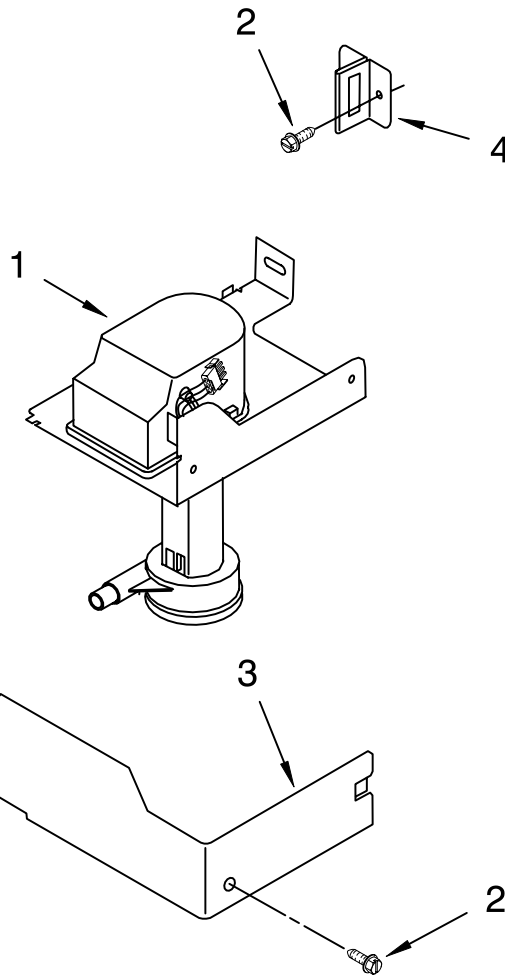

# EVAPORATOR, ICE CUTTER GRID AND WATER PARTS

For Models: KUIS15NRHW5, KUIS15NRHT5, KUIS15NRHB5, KUIS15NRHS5  
(WHITE) (BISCUIT) (BLACK) (STAINLESS STEEL)

<b>Illus. No.</b>	<b>Part No.</b>	<b>DESCRIPTION</b>
1	2185758	Valve, Complete Water
2	2217286	Tube, Plastic
3	488687	Screw 8-15 X 5/8
4	2185523	Dispenser, Water
5	2217269	Evaporator
6	627018	Nut, Compression
7	841707	Insert, Tube
8	2172593	Tube, Water Fill
9	488660	Nut, Speed
10	836667	Spacer
11	2208539	Fastener, Pushnut
12	489443	Screw
13	2185625	Reservoir, Water Slide
14	2185626	Tube
15	2185673	Hose, Overflow
16	2217310	Guide-Ice, Grid
17	2185615	Bracket, Front and Rear
18	2185611	Bracket, Side Left and Right
19	2185681	Harness, Grid
22	2208533	Tube
23	487627	Ball Sleeve
24	487857	Nut, Ball Sleeve
26	3400886	Screw 8-18 X 1 1/4
28	2185614	Grid Assembly (Complete)
39	2174754	Wire, Grid Cutter
41	2185570	Cover, Grid
42	8281228	Thumbscrew
43	2217379	Reservoir, Water
44	3400884	Screw 8-18 X 5/8
45	2185696	Cap, Drain
46	3400909	Nut, Push-In

# PUMP PARTS

For Models: KUIS15NRHW5, KUIS15NRHT5, KUIS15NRHB5, KUIS15NRHS5  
(WHITE) (BISCUIT) (BLACK) (STAINLESS STEEL)

<b>Illus. No.</b>	<b>Part No.</b>	<b>DESCRIPTION</b>
1	2217220	Pump, Water (Complete)
2	3400884	Screw 8-18 X 5/8
3	2185677	Cover, Pump
4	2185585	Bracket, Connector Assembly