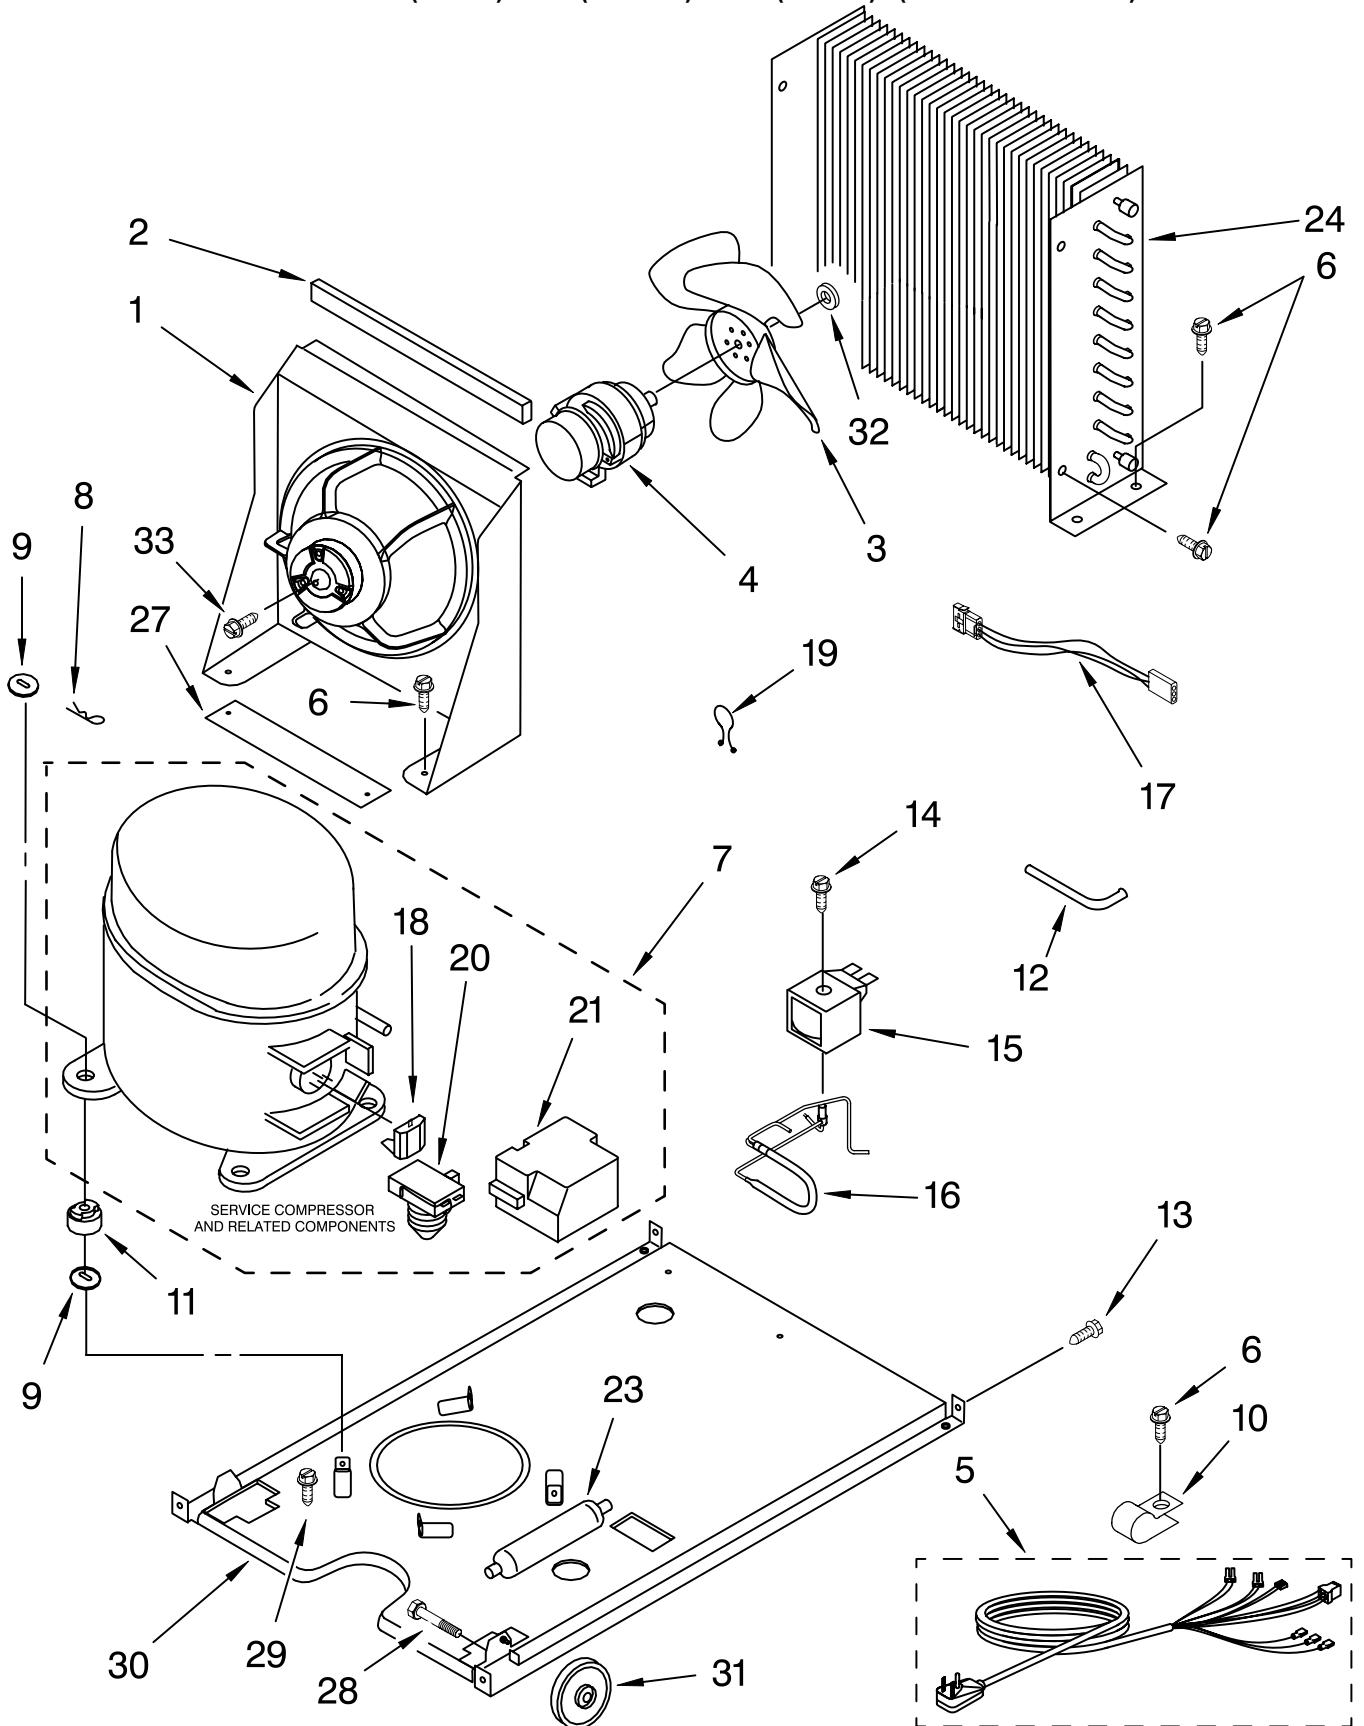

UNIT PARTS

For Models: KUIS15NRHW5, KUIS15NRHT5, KUIS15NRHB5, KUIS15NRHS5
(WHITE) (BISCUIT) (BLACK) (STAINLESS STEEL)

FOR ORDERING INFORMATION REFER TO PARTS PRICE LIST

UNIT PARTS

For Models: KUIS15NRHW5, KUIS15NRHT5, KUIS15NRHB5, KUIS15NRHS5
(WHITE) (BISCUIT) (BLACK) (STAINLESS STEEL)

<u>Illus. No.</u>	<u>Part No.</u>	<u>DESCRIPTION</u>
1	2185532	Bracket, Fan Mtg.
2	2185675	Pad, Foam
3	2190685	Blade, Fan
4	2188537	Motor, Fan
5		Wiring Harness, Complete Unit (See #11 On Control Panel Parts Page)
6	304392	Screw 8-18 X 1/2
7	2208370	Compressor
8	A201435	Clip, Mounting
9	A201441	Shim (4)
10	2185960	Clamp (Power Cord)
11	2217318	Grommet (4)
12	2208415	Tube, Process
13	489423	Screw
14	489472	Screw
15	759112	Coil, Solenoid
16	2208413	Valve, Body
17	2187267	Wiring Harness, Condenser Fan
18	2217223	Overload
19	2217322	Twist Loc
20	2217224	Relay, Start
21	2208371	Cover, Terminal
23	2209223	Drier
24	2185529	Condenser
27	2185858	Pad, Foam (2)
28	3370389	Screw 10-32X15/16
29	488500	Screw, Ground 8-32 X 3/8
30	2185511	Base, Unit
31	302819	Wheel
32	486692	Nut, Speed
33	489494	Screw 8-32 X 3/4

REFRIGERANT CHARGE

6.5 OZ. (R134A)

FOR ORDERING INFORMATION REFER TO PARTS PRICE LIST