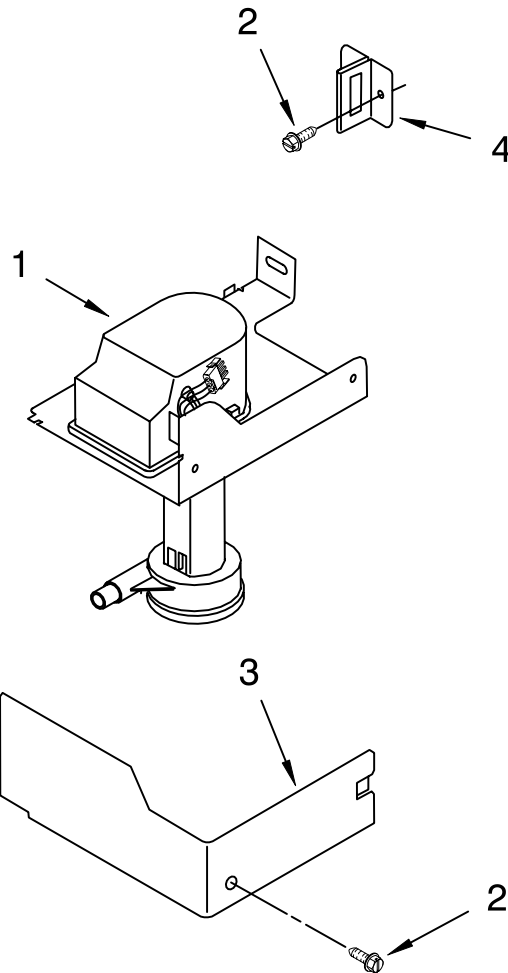

FOR ORDERING INFORMATION REFER TO PARTS PRICE LIST

EVAPORATOR, ICE CUTTER GRID AND WATER PARTS

For Models: KUIS15NRHW7, KUIS15NRHT7, KUIS15NRHB7, KUIS15NRHS7
(White) (Biscuit) (Black) (Stainless Steel)

Illus. No.	Part No.	DESCRIPTION
1	2185758	Valve, Complete Water
2	2217286	Tube, Plastic
3	488208	Screw
4	2185523	Dispenser, Water
5	2217269	Evaporator
6	627018	Nut, Compression
7	841707	Insert, Tube
8	2172593	Tube, Water Fill
9	488660	Nut, Speed
10	836667	Spacer
11	2208539	Fastener, Pushnut
12	489443	Screw
13	2185625	Reservoir, Water Slide
14	2185626	Tube
15	2185673	Hose, Overflow
16	2313604	Guide-Ice, Grid
17	2313603	Bracket, Front and Rear
18	2313602	Bracket, Side Left and Right
19	2185681	Harness, Grid
22	2208533	Tube
23	487627	Ball Sleeve
24	487857	Nut, Ball Sleeve
26	3400886	Screw 8-18 x 1 1/4
28	2313601	Grid Assembly (Complete)
29	2174754	Wire, Grid Cutter
30	2185570	Cover, Grid
31	8281228	Thumbscrew
32	8201653	Reservoir, Water
33	3400884	Screw 8-18 x 5/8
34	2185696	Cap, Drain
35	3400909	Nut, Push-In

FOR ORDERING INFORMATION REFER TO PARTS PRICE LIST

PUMP PARTS

For Models: KUIS15NRHW7, KUIS15NRHT7, KUIS15NRHB7, KUIS15NRHS7
(White) (Biscuit) (Black) (Stainless Steel)

Illus. No.	Part No.	DESCRIPTION
1	2217220	Pump, Water (Complete)
2	3400884	Screw 8-18 x 5/8
3	2185677	Cover, Pump
4	2185585	Bracket, Connector Assembly