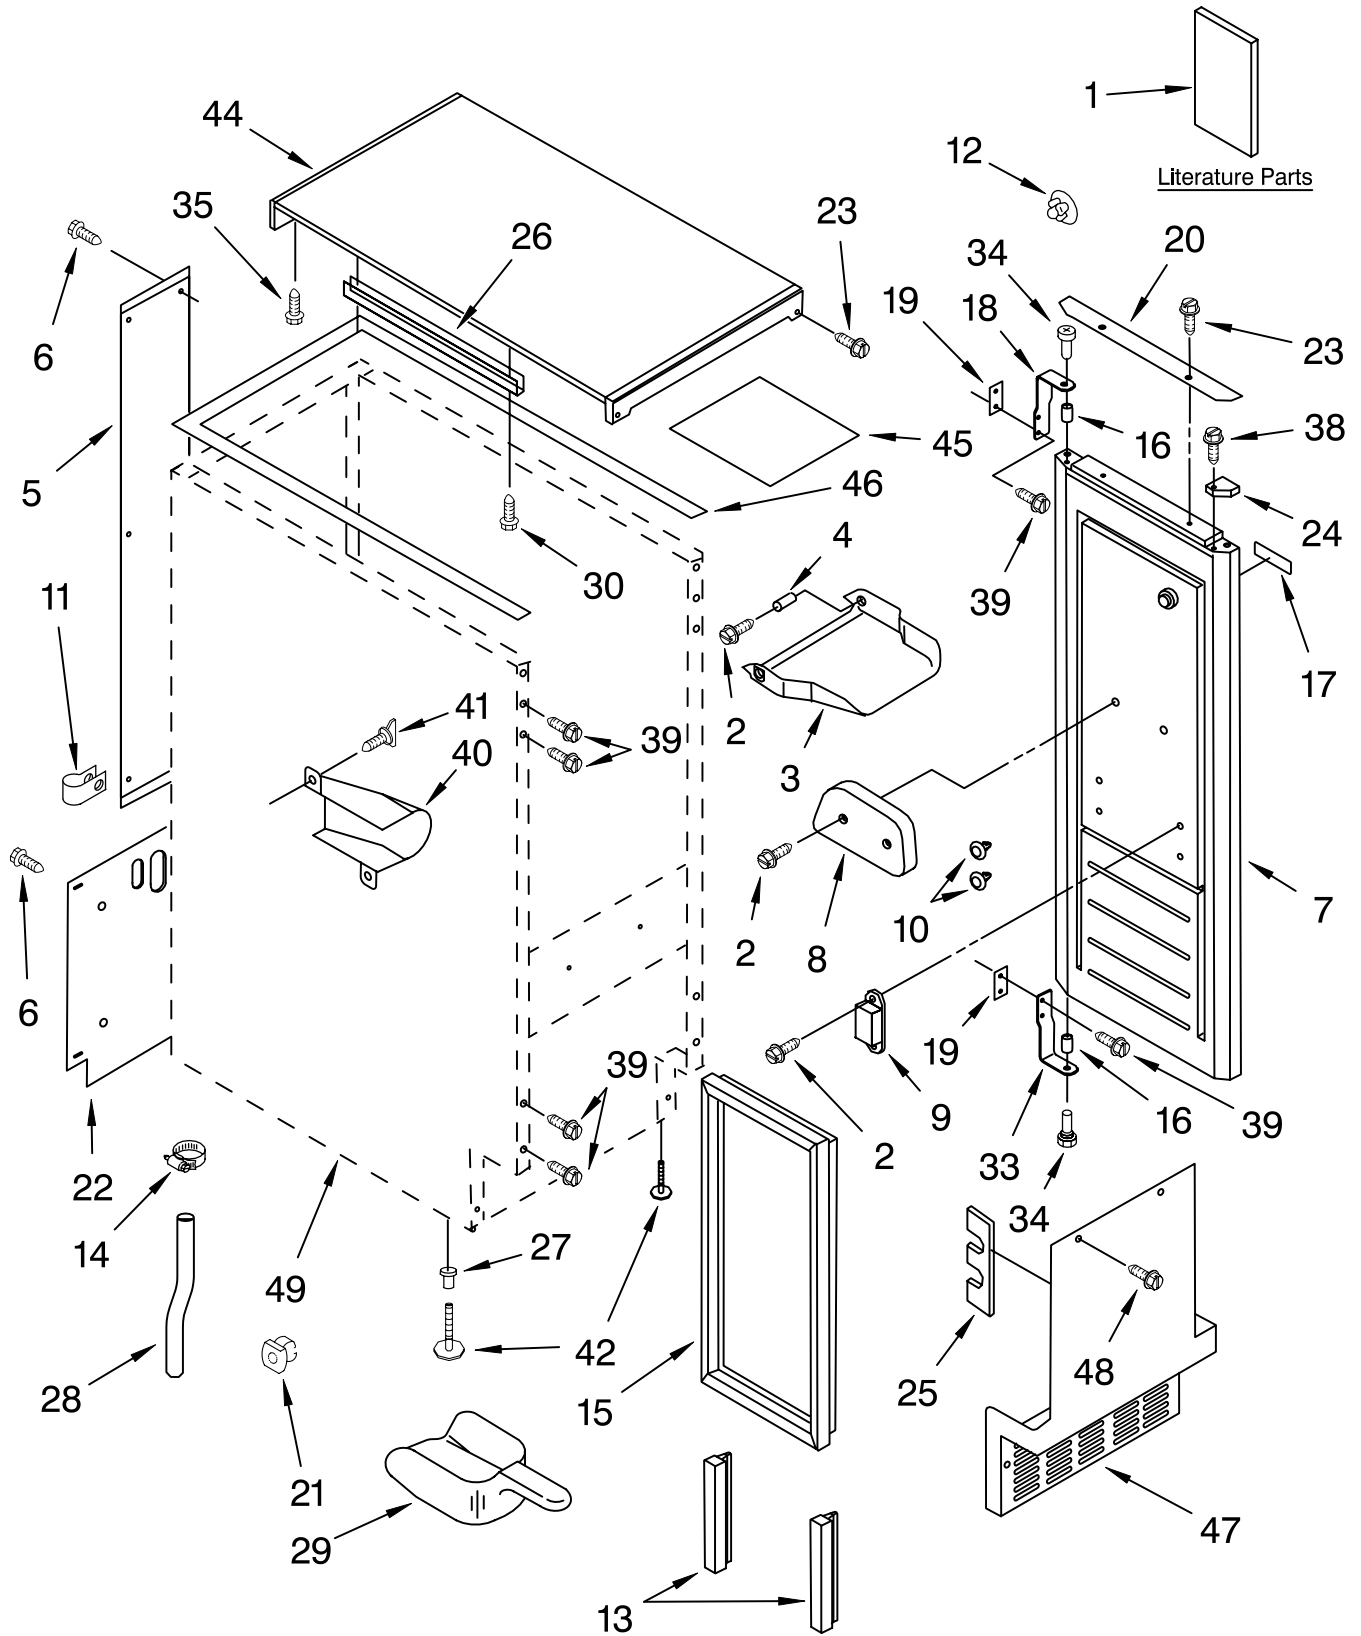

CABINET LINER AND DOOR PARTS

ICE CUBE
MAKER

For Models: KUIS15NRHW7, KUIS15NRHT7, KUIS15NRHB7, KUIS15NRHS7
(White) (Biscuit) (Black) (Stainless Steel)

KitchenAid®

FOR ORDERING INFORMATION REFER TO PARTS PRICE LIST

CABINET LINER AND DOOR PARTS

For Models: KUIS15NRHW7, KUIS15NRHT7, KUIS15NRHB7, KUIS15NRHS7
 (White) (Biscuit) (Black) (Stainless Steel)

Illus. No.	Part No.	DESCRIPTION	Illus. No.	Part No.	DESCRIPTION	Illus. No.	Part No.	DESCRIPTION
1		Literature Parts	17		Nameplate	26	2185691	Channel, Wiring
	2217404	Use & Care Guide		2212760	White	27	3400240	Nut,
	2313728	Service & Wiring Sheet		2212761	Biscuit			Leg Leveler
				2212762	Black	28	2185989	Tube, Drain
2	3400886	Screw 8-18 x 1 1/4	18	2185710	Hinge, Top	29	585158	Scoop
3	2185742	Bin, Door	19	2185709	Shim, Hinge	30	3400884	Screw 8-18 x 5/8
4	2185678	Spacer	20		Handle, Door	33	2185711	Hinge, Bottom
5	2217394	Cover, Wiring		2208492W	White	34	2185712	Pin, Hinge
6	489442	Screw		2208492T	Biscuit	35	489048	Screw, Ground
7		Door		2208492B	Black	38	348689	Screw 8-18 x 3/4
	2932803W	White	21	692400	Nut, Push-In	39	489423	Screw
	2932803T	Biscuit	22	2185730	Assembly, Unit Cover	40	2185927	Holder, Scoop
	2932803B	Black			Screw	41	8281228	Thumbscrew
	2932803BS	Stainless Steel	23		Screw	42	3374849	Leg, Leveler (4) Top
8	2185695	Cam, Door		8281188	White	44		White
9	2217393	Assembly, Magnetic Catch		8281187	Biscuit		2929700W	Biscuit
				8281186	Black		2929700T	Black
10	941839	Plug, Hole	24		Filler, Endcap Left Side		2929700B	Black
11	8533996	Tube Clamp		2185655W	White	45	2185690	Shield, Electrical
12	2189000	Hole Plug, Handle		2185655T	Biscuit	46	2217293	Gasket, Top Panel
				2185655B	Black	47		Grill, Front
13	2217367	Gasket, Bottom			Right Side		2185571W	White
14	489503	Clamp		2185656W	White		2185571T	Biscuit
15	2217294	Gasket, Door		2185656T	Biscuit		2185571B	Black
16	2185640	Sleeve, Hinge		2185656B	Black	48	489474	Screw 8-18 x 1
			25	2185756	Pad, Foam	49		Cabinet & Liner (NOT SERVICED)