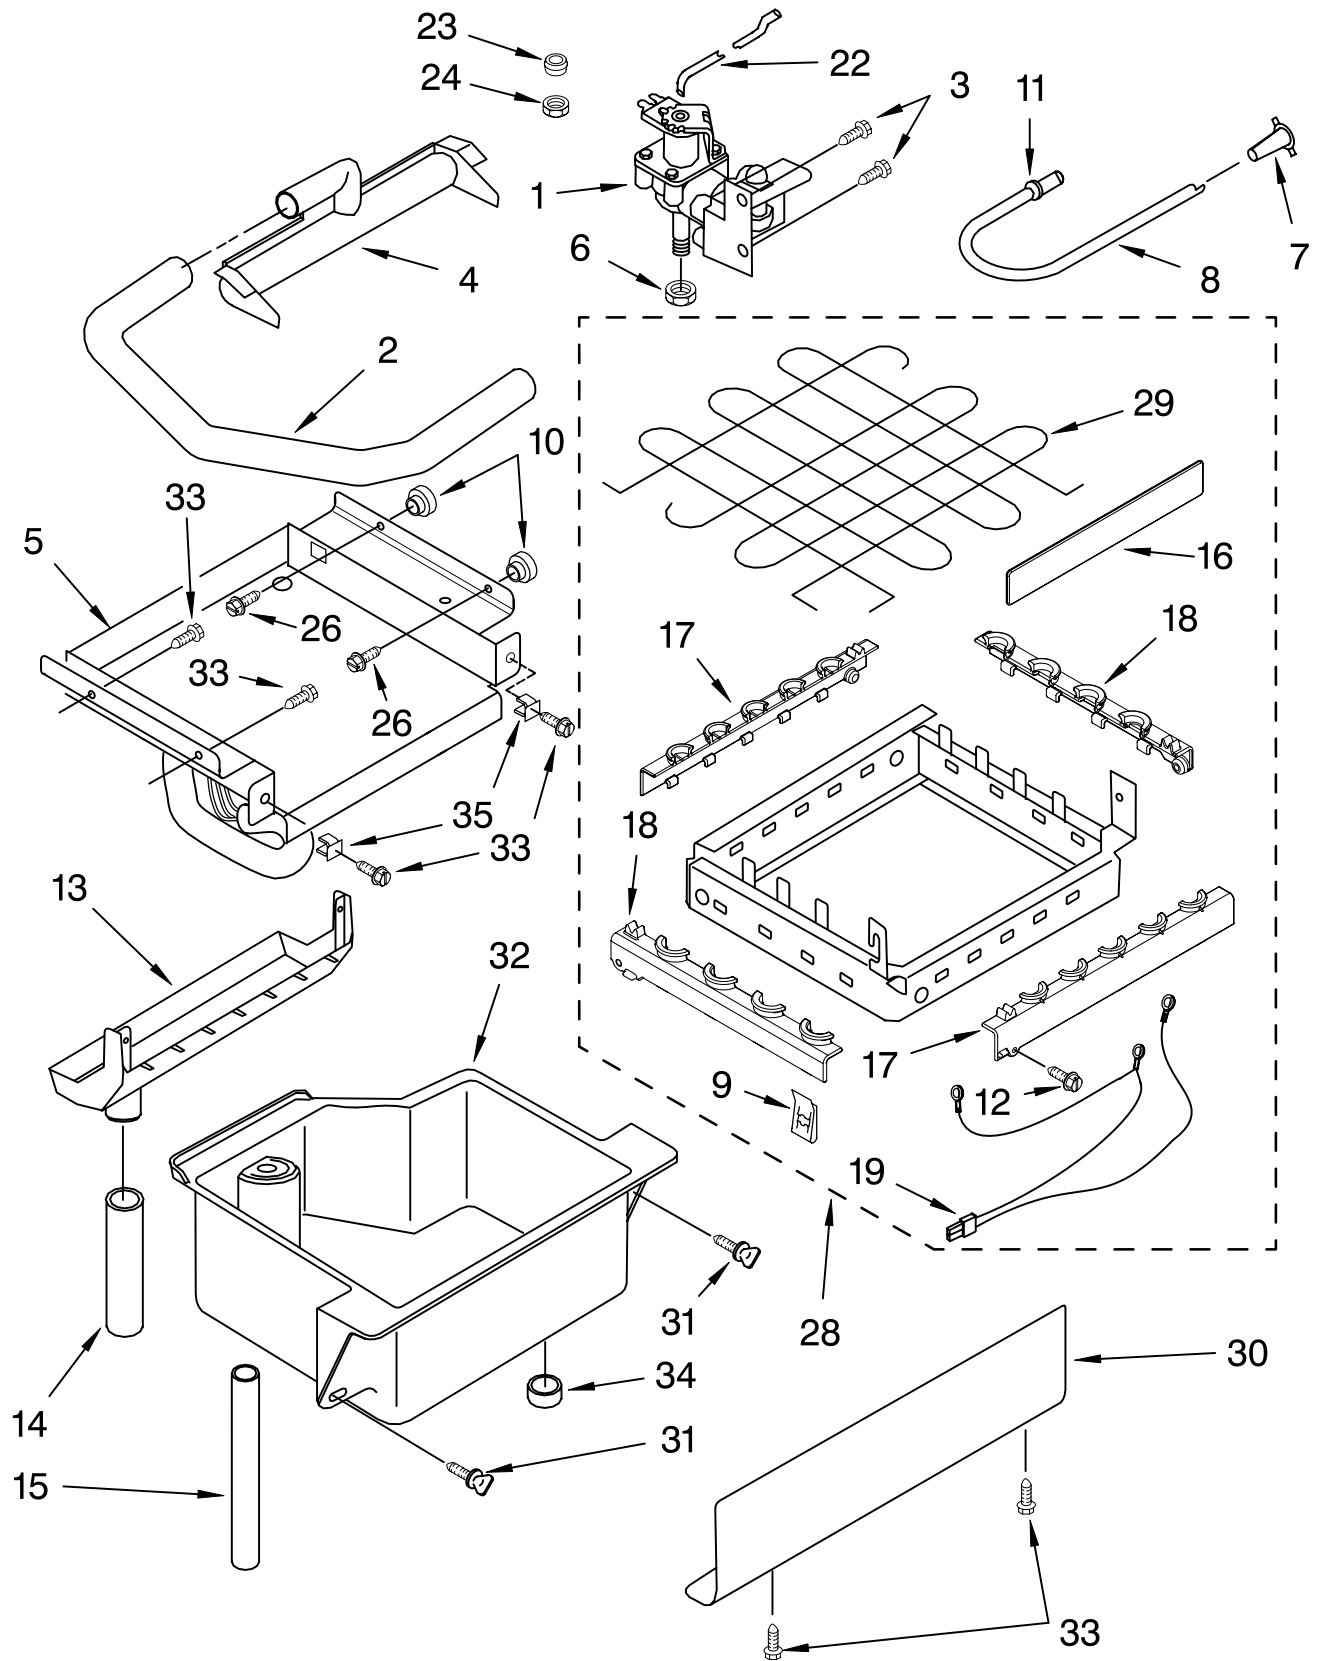

EVAPORATOR, ICE CUTTER GRID AND WATER PARTS

For Models: KUIS15NRHW7, KUIS15NRHT7, KUIS15NRHB7, KUIS15NRHS7
(White) (Biscuit) (Black) (Stainless Steel)

FOR ORDERING INFORMATION REFER TO PARTS PRICE LIST

EVAPORATOR, ICE CUTTER GRID AND WATER PARTS

For Models: KUIS15NRHW7, KUIS15NRHT7, KUIS15NRHB7, KUIS15NRHS7
(White) (Biscuit) (Black) (Stainless Steel)

Illus. No.	Part No.	DESCRIPTION
1	2185758	Valve, Complete Water
2	2217286	Tube, Plastic
3	488208	Screw
4	2185523	Dispenser, Water
5	2217269	Evaporator
6	627018	Nut, Compression
7	841707	Insert, Tube
8	2172593	Tube, Water Fill
9	488660	Nut, Speed
10	836667	Spacer
11	2208539	Fastener, Pushnut
12	489443	Screw
13	2185625	Reservoir, Water Slide
14	2185626	Tube
15	2185673	Hose, Overflow
16	2313604	Guide-Ice, Grid
17	2313603	Bracket, Front and Rear
18	2313602	Bracket, Side Left and Right
19	2185681	Harness, Grid
22	2208533	Tube
23	487627	Ball Sleeve
24	487857	Nut, Ball Sleeve
26	3400886	Screw 8-18 x 1 1/4
28	2313601	Grid Assembly (Complete)
29	2174754	Wire, Grid Cutter
30	2185570	Cover, Grid
31	8281228	Thumbscrew
32	8201653	Reservoir, Water
33	3400884	Screw 8-18 x 5/8
34	2185696	Cap, Drain
35	3400909	Nut, Push-In

FOR ORDERING INFORMATION REFER TO PARTS PRICE LIST