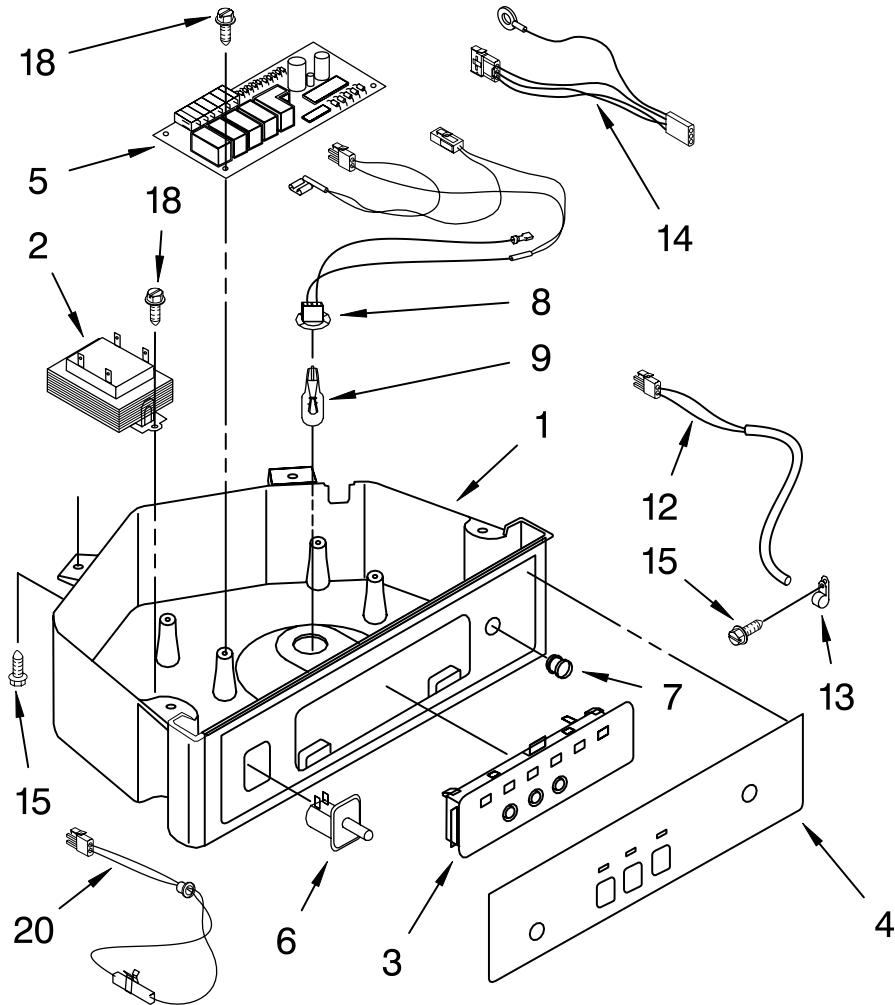

CONTROL PANEL PARTS

For Models: KUIS15NRHW7, KUIS15NRHT7, KUIS15NRHB7, KUIS15NRHS7
(White) (Biscuit) (Black) (Stainless Steel)

Illus. No.	Part No.	DESCRIPTION

1	2185738	Box, Control
2	2185657	Transformer
3	2185592	Assembly, Switch (ALSO ORDER #4)
4	2208317W	Overlay
5	2304016	Control Board
6	2149705	Switch, Plunger
7	2185694	Lens, LED
8	2185692	Wiring Harness Grid/ Light
9	745362	Bulb
12	2313633	Thermostat, Bin
13	2185825	Clamp
14	2187836	Wiring Harness, Main to Pump
15	3400884	Screw
18	3400850	Screw 8-16 x 3/8
20	2313635	Thermister, Ice Control

FOR ORDERING INFORMATION REFER TO PARTS PRICE LIST