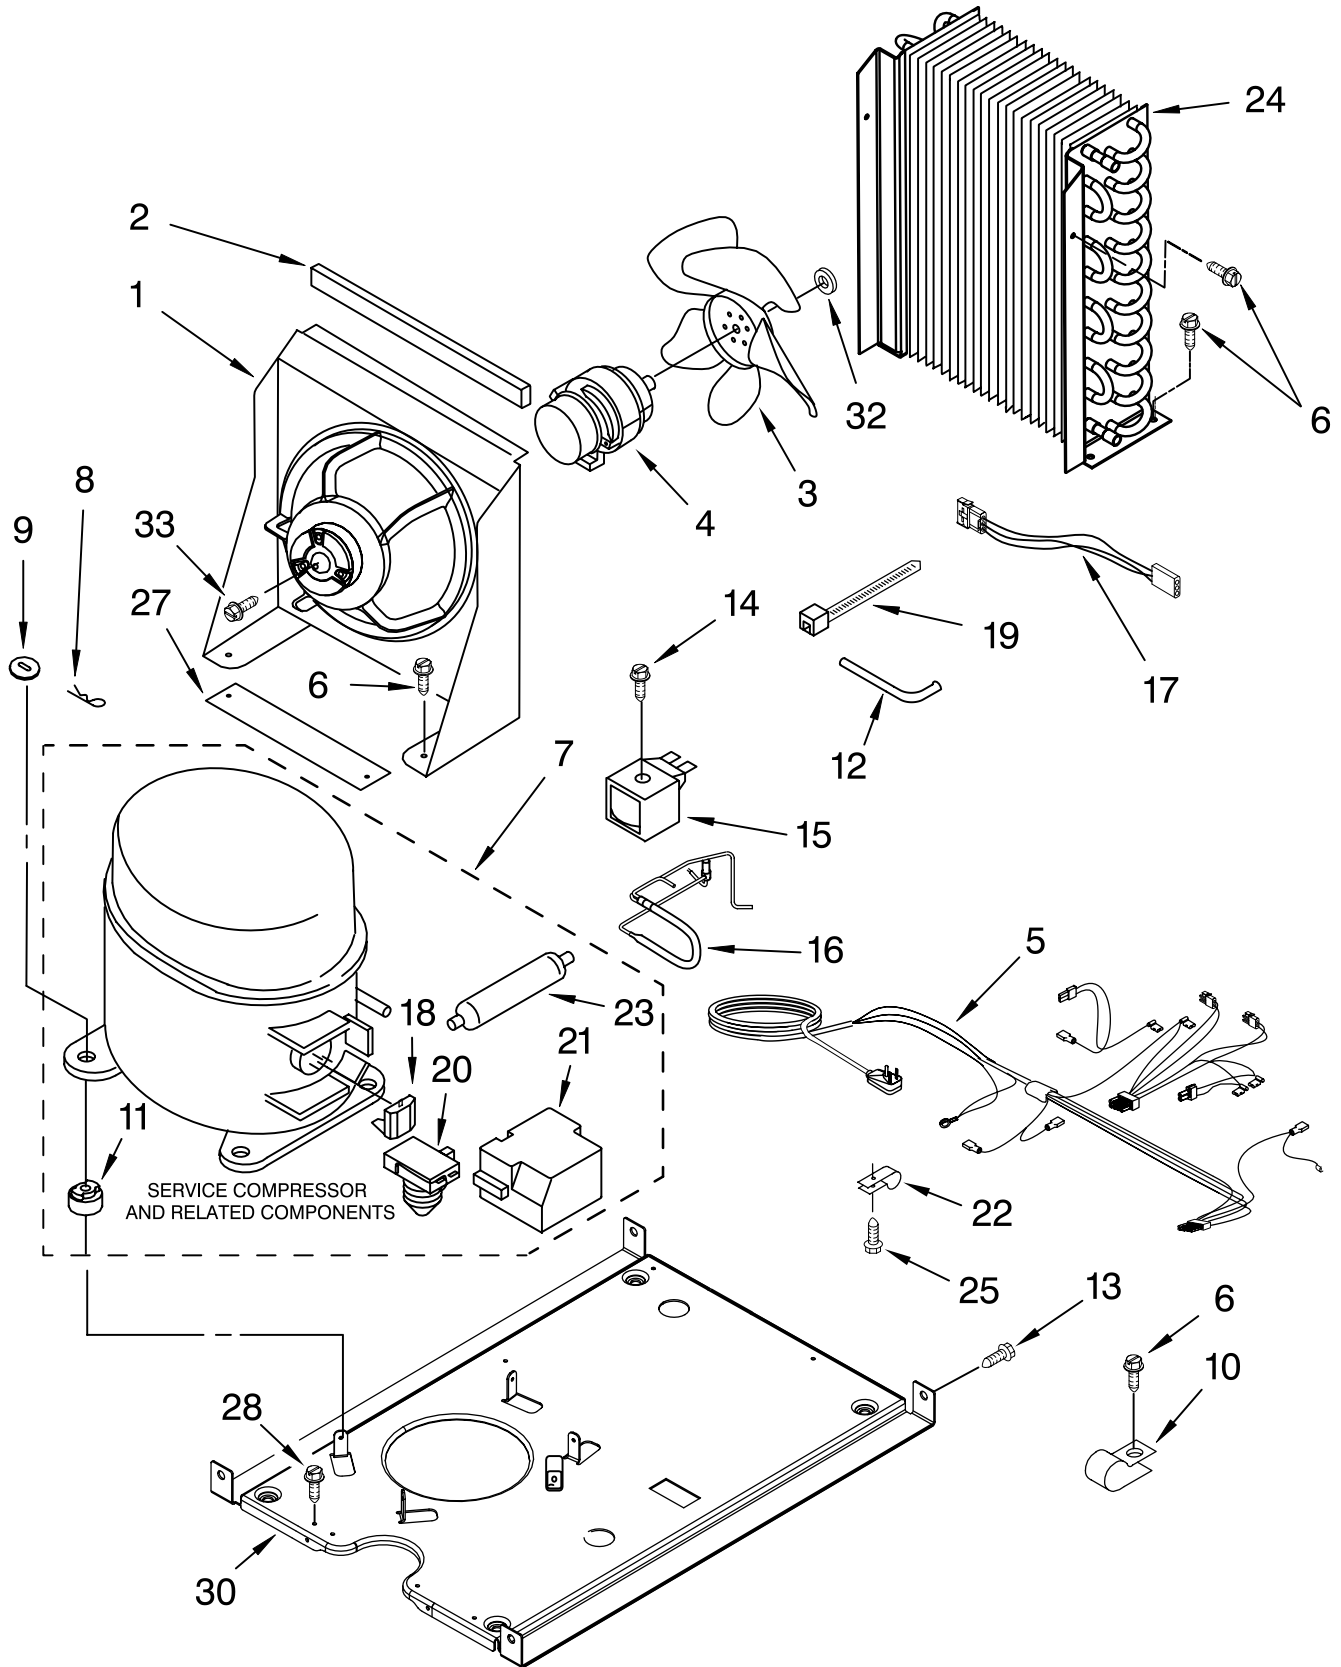

UNIT PARTS

For Models: KUIS15NRHW7, KUIS15NRHT7, KUIS15NRHB7, KUIS15NRHS7
(White) (Biscuit) (Black) (Stainless Steel)

FOR ORDERING INFORMATION REFER TO PARTS PRICE LIST

UNIT PARTS

For Models: KUIS15NRHW7, KUIS15NRHT7, KUIS15NRHB7, KUIS15NRHS7
(White) (Biscuit) (Black) (Stainless Steel)

Illus. No.	Part No.	DESCRIPTION
1	2217434	Bracket, Fan Mtg.
2	2185675	Pad, Foam
3	2190685	Blade, Fan
4	2188537	Motor, Fan
5	2313636	Wiring Harness, Complete Unit (Includes Power Cord)
6	304392	Screw 8-18 x 1/2
7	2208370	Compressor (Includes Illus. 11,18, 20,21 & 23)
8	A201435	Clip, Mounting
9	A201441	Shim (4)
10	2185960	Clamp (Power Cord)
11		Grommet (4) 2217318 Production 4387558 Service
12	2208415	Tube, Process
13	489423	Screw
14	489472	Screw
15	759112	Coil, Solenoid
16	2208413	Valve, Body
17	2187835	Wiring Harness, Condenser Fan
18		Overload 2217223 Production 4387938 Service (Includes Relay)
19	2155774	Strap
20		Relay, Start 2217224 Production 4387938 Service (Includes Overload)
21		Cover, Terminal 2208371 Production 4387731 Service
22	2185788	Clamp
23		Drier 2209223 Production 4387019 Service
24	2217398	Condenser
25	3400884	Screw
27	2217397	Pad, Foam (2)
28	488500	Screw
30	2217388	Base, Unit
32	486692	Nut, Speed
33	489494	Screw 8-32 x 3/4

REFRIGERANT CHARGE

6.5 OZ. (R134A)

FOR ORDERING INFORMATION REFER TO PARTS PRICE LIST