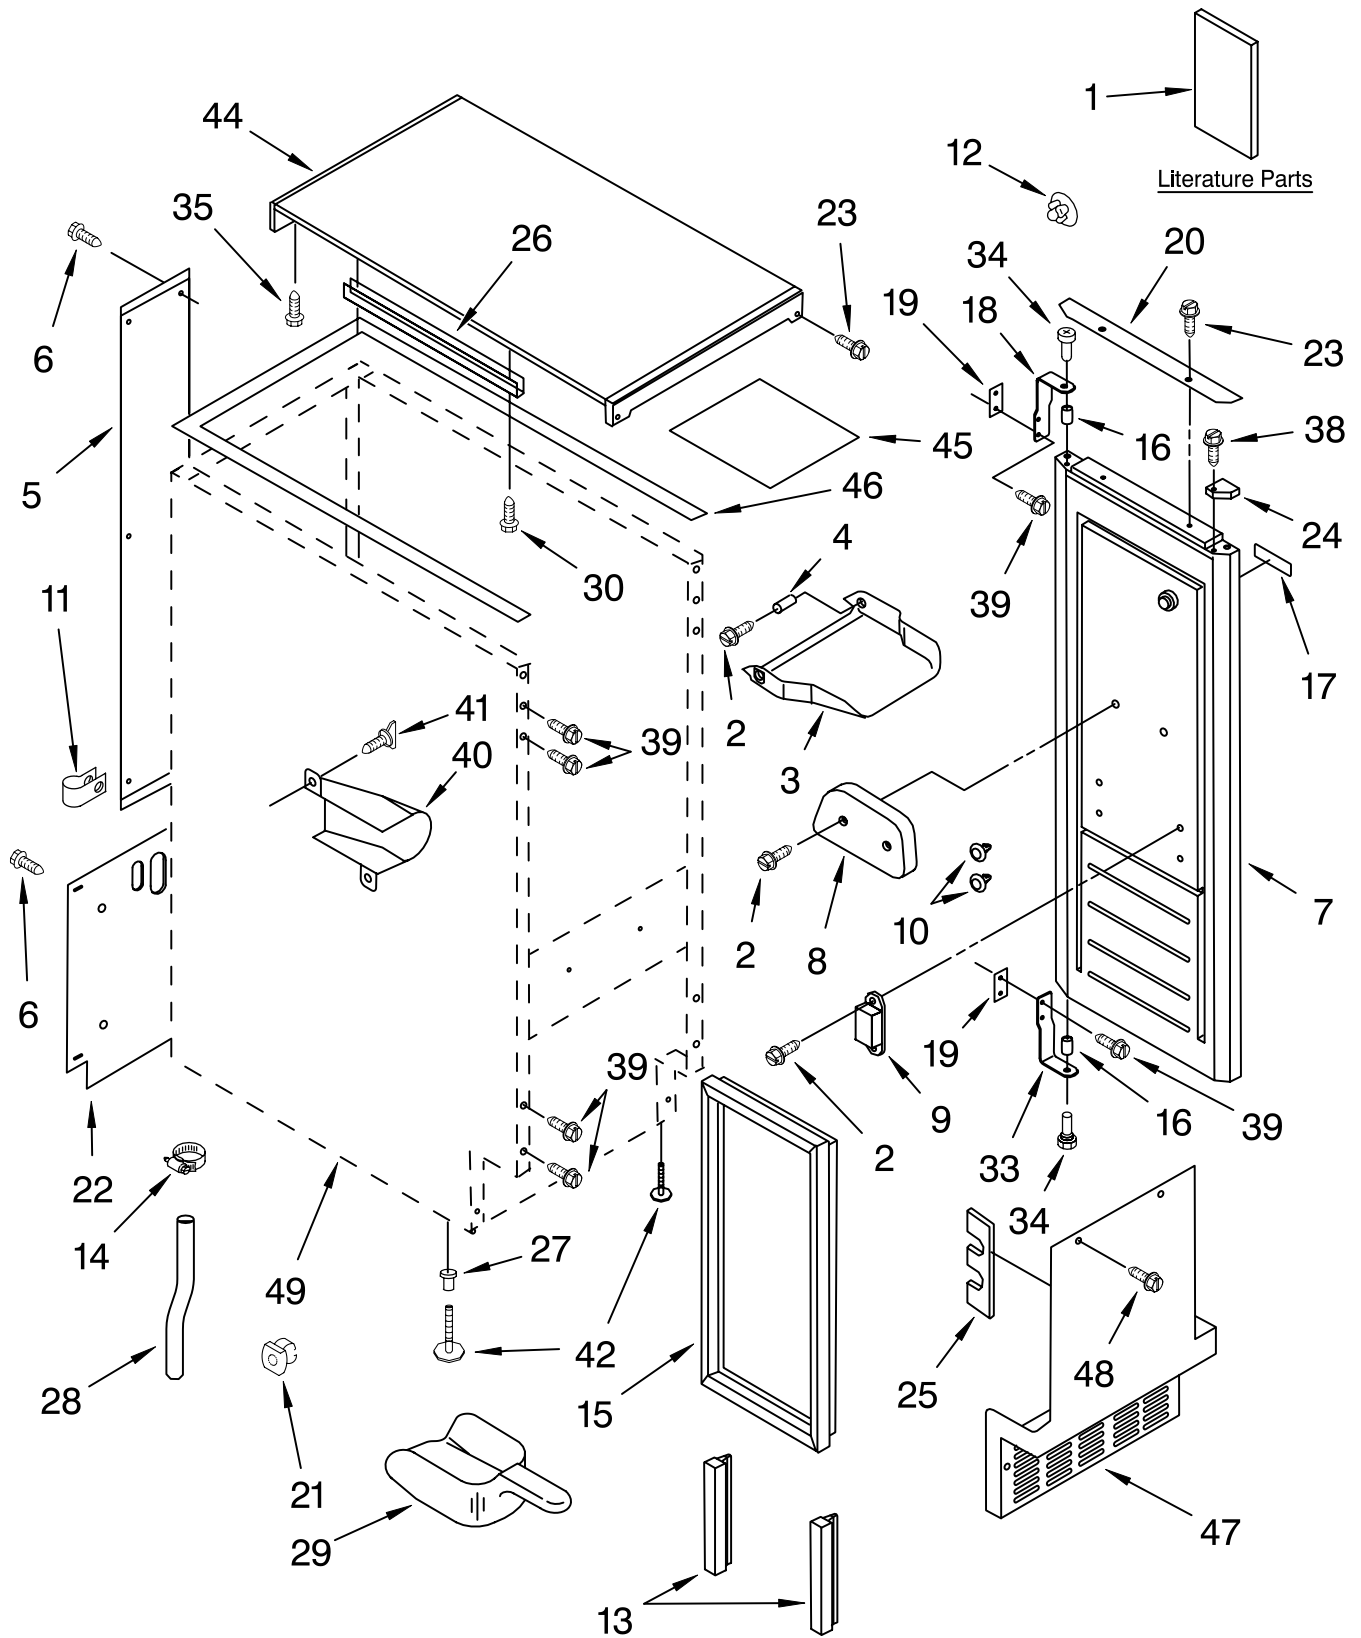

CABINET LINER AND DOOR PARTS

For Models: KUIS15NRHW8, KUIS15NRHT8, KUIS15NRHB8, KUIS15NRHS8
(White) (Biscuit) (Black) (Stainless Steel)

ICE CUBE
MAKER

KitchenAid®

FOR ORDERING INFORMATION REFER TO PARTS PRICE LIST

CABINET LINER AND DOOR PARTS

For Models: KUIS15NRHW8, KUIS15NRHT8, KUIS15NRHB8, KUIS15NRHS8

(White)

(Biscuit)

(Black)

(Stainless Steel)

Illus. No.	Part No.	DESCRIPTION	Illus. No.	Part No.	DESCRIPTION	Illus. No.	Part No.	DESCRIPTION
1		Literature Parts	17		Nameplate	27	3400240	Nut,
	2313787	Use & Care Guide		2212760	White			Leg Leveler
	2313728	Service & Wiring Sheet		2212761	Biscuit	28	2185989	Tube, Drain
2	3400886	Screw 8-18 x 1 1/4	18	2185710	Hinge, Top	29	585158	Scoop
3	2185742	Bin, Door	19	2185709	Shim, Hinge	30	3400884	Screw 8-18 x 5/8
4	2185678	Spacer	20		Handle, Door	33	2185711	Hinge, Bottom
5	2217394	Cover, Wiring		2208492W	White	34	2185712	Pin, Hinge
6	489442	Screw		2208492T	Biscuit	35	489048	Screw, Ground
7		Door		2208492B	Black	38	348689	Screw 8-18 x 3/4
	2932803W	White	21	692400	Nut, Push-In	39	489423	Screw
	2932803T	Biscuit	22	2185730	Assembly, Unit Cover	40	2185927	Holder, Scoop
	2932803B	Black			Screw	41	8281228	Thumbscrew
	2932803BS	Stainless Steel	23			42	3374849	Leg, Leveler (4)
8	2185695	Cam, Door		8281188	White	44		Top
9	2217393	Assembly, Magnetic Catch		8281187	Biscuit		2929700W	White
10	941839	Plug, Hole	24		Filler, Endcap Left Side		2929700T	Biscuit
11	8533996	Tube Clamp		2185655W	White		2929700B	Black
12	2189000	Hole Plug, Handle		2185655T	Biscuit	45	2185690	Shield, Electrical
13	2217367	Gasket, Bottom		2185655B	Black	46	2217293	Gasket, Top Panel
14	489503	Clamp			Right Side	47		Grill, Front
15	2217294	Gasket, Door		2185656W	White		2185571W	White
16	2185640	Sleeve, Hinge		2185656T	Biscuit		2185571T	Biscuit
				2185656B	Black		2185571B	Black
						48	489474	Screw 8-18 x 1
						49		Cabinet & Liner (NOT SERVICED)
			25	2185756	Pad, Foam			
			26	2185691	Channel, Wiring			

FOR ORDERING INFORMATION REFER TO PARTS PRICE LIST