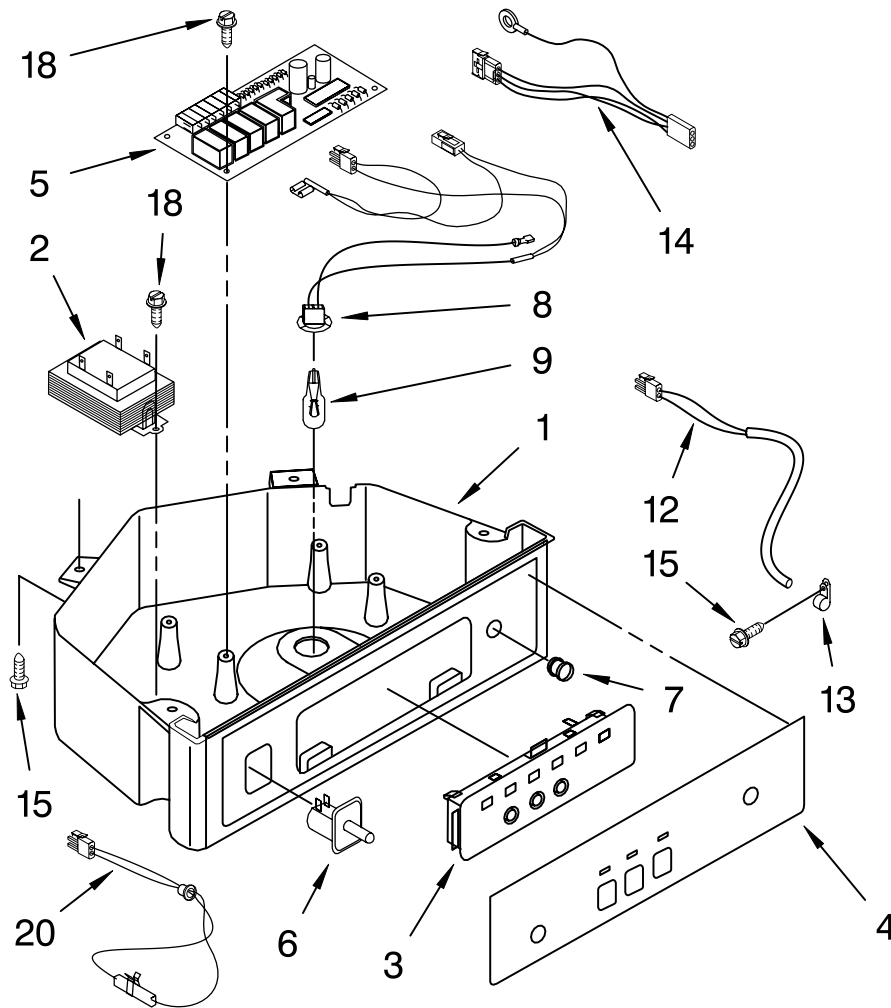

CONTROL PANEL PARTS

For Models: KUIS15NRHW8, KUIS15NRHT8, KUIS15NRHB8, KUIS15NRHS8
(White) (Biscuit) (Black) (Stainless Steel)

Illus. No.	Part No.	DESCRIPTION
1	2185738	Box, Control
2	2185657	Transformer
3	2185592	Assembly, Switch (ALSO ORDER #4)
4	2208317W	Overlay
5	2304016	Control Board

Illus. No.	Part No.	DESCRIPTION
6	2149705	Switch, Plunger
7	2185694	Lens, LED
8	2185692	Wiring Harness Grid/ Light
9	745362	Bulb
12	2313633	Thermostat, Bin
13	2185825	Clamp

Illus. No.	Part No.	DESCRIPTION
14	2187836	Wiring Harness, Main to Pump
15	3400884	Screw
18	3400850	Screw 8-16 x 3/8
20	2313635	Thermister, Ice Control

FOR ORDERING INFORMATION REFER TO PARTS PRICE LIST