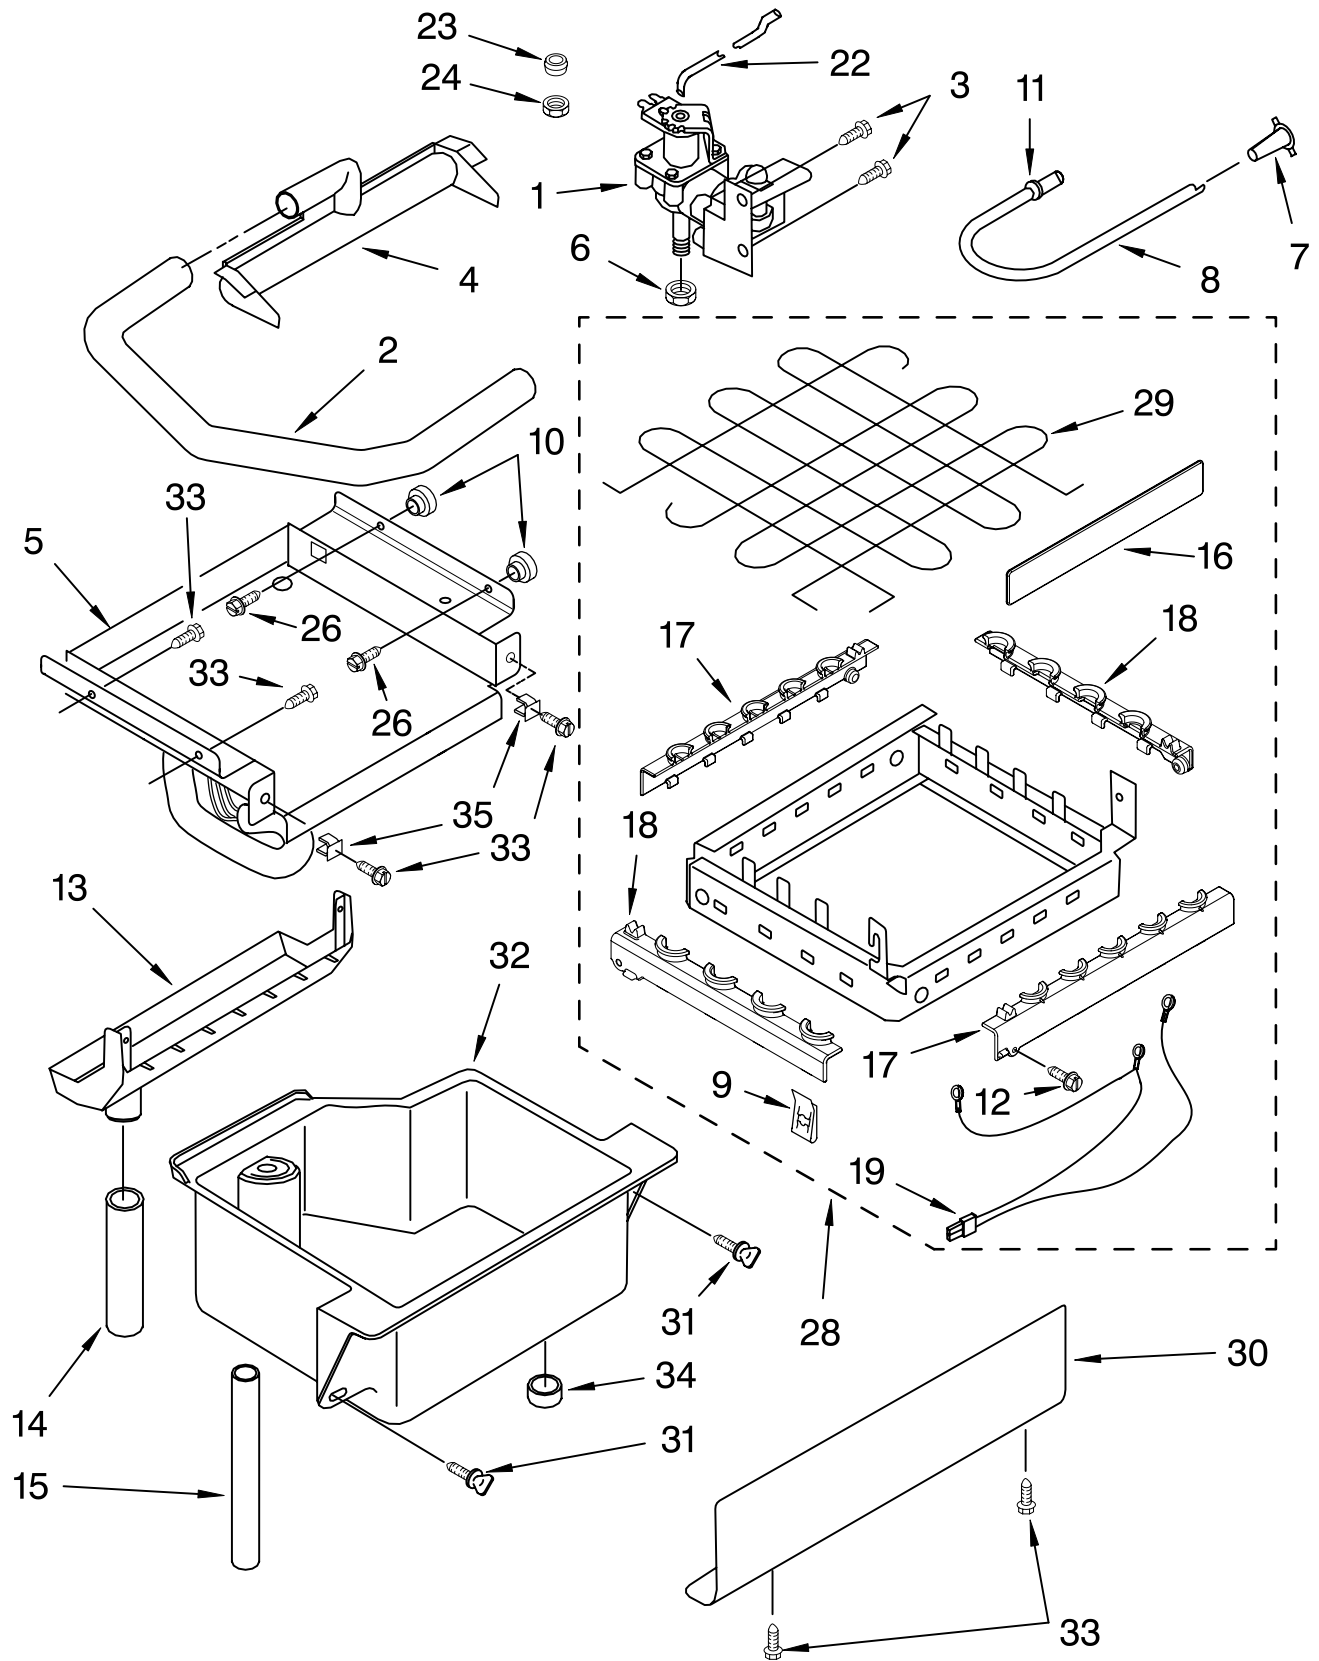

EVAPORATOR, ICE CUTTER GRID AND WATER PARTS

For Models: KUIS15NRHW8, KUIS15NRHT8, KUIS15NRHB8, KUIS15NRHS8

(White)

(Biscuit)

(Black)

(Stainless Steel)

FOR ORDERING INFORMATION REFER TO PARTS PRICE LIST

EVAPORATOR, ICE CUTTER GRID AND WATER PARTS

For Models: KUIS15NRHW8, KUIS15NRHT8, KUIS15NRHB8, KUIS15NRHS8

(White) (Biscuit) (Black) (Stainless Steel)

Illus. No.	Part No.	DESCRIPTION
1	2185758	Valve, Complete Water
2	2217286	Tube, Plastic
3	488208	Screw
4	2185523	Dispenser, Water
5	2217269	Evaporator
6	627018	Nut, Compression
7	841707	Insert, Tube
8	2172593	Tube, Water Fill
9	488660	Nut, Speed
10	836667	Spacer
11	2208539	Fastener, Pushnut
12	489443	Screw
13	2185625	Reservoir, Water Slide
14	2185626	Tube
15	2185673	Hose, Overflow
16	2313604	Guide-Ice, Grid
17	2313603	Bracket, Front and Rear
18	2313602	Bracket, Side Left and Right
19	2185681	Harness, Grid
22	2208533	Tube
23	487627	Ball Sleeve
24	487857	Nut, Ball Sleeve
26	3400886	Screw 8-18 x 1 1/4
28	2313601	Grid Assembly (Complete)
29	2174754	Wire, Grid Cutter
30	2185570	Cover, Grid
31	8281228	Thumbscrew
32	8201653	Reservoir, Water
33	3400884	Screw 8-18 x 5/8
34	2185696	Cap, Drain
35	3400909	Nut, Push-In

FOR ORDERING INFORMATION REFER TO PARTS PRICE LIST