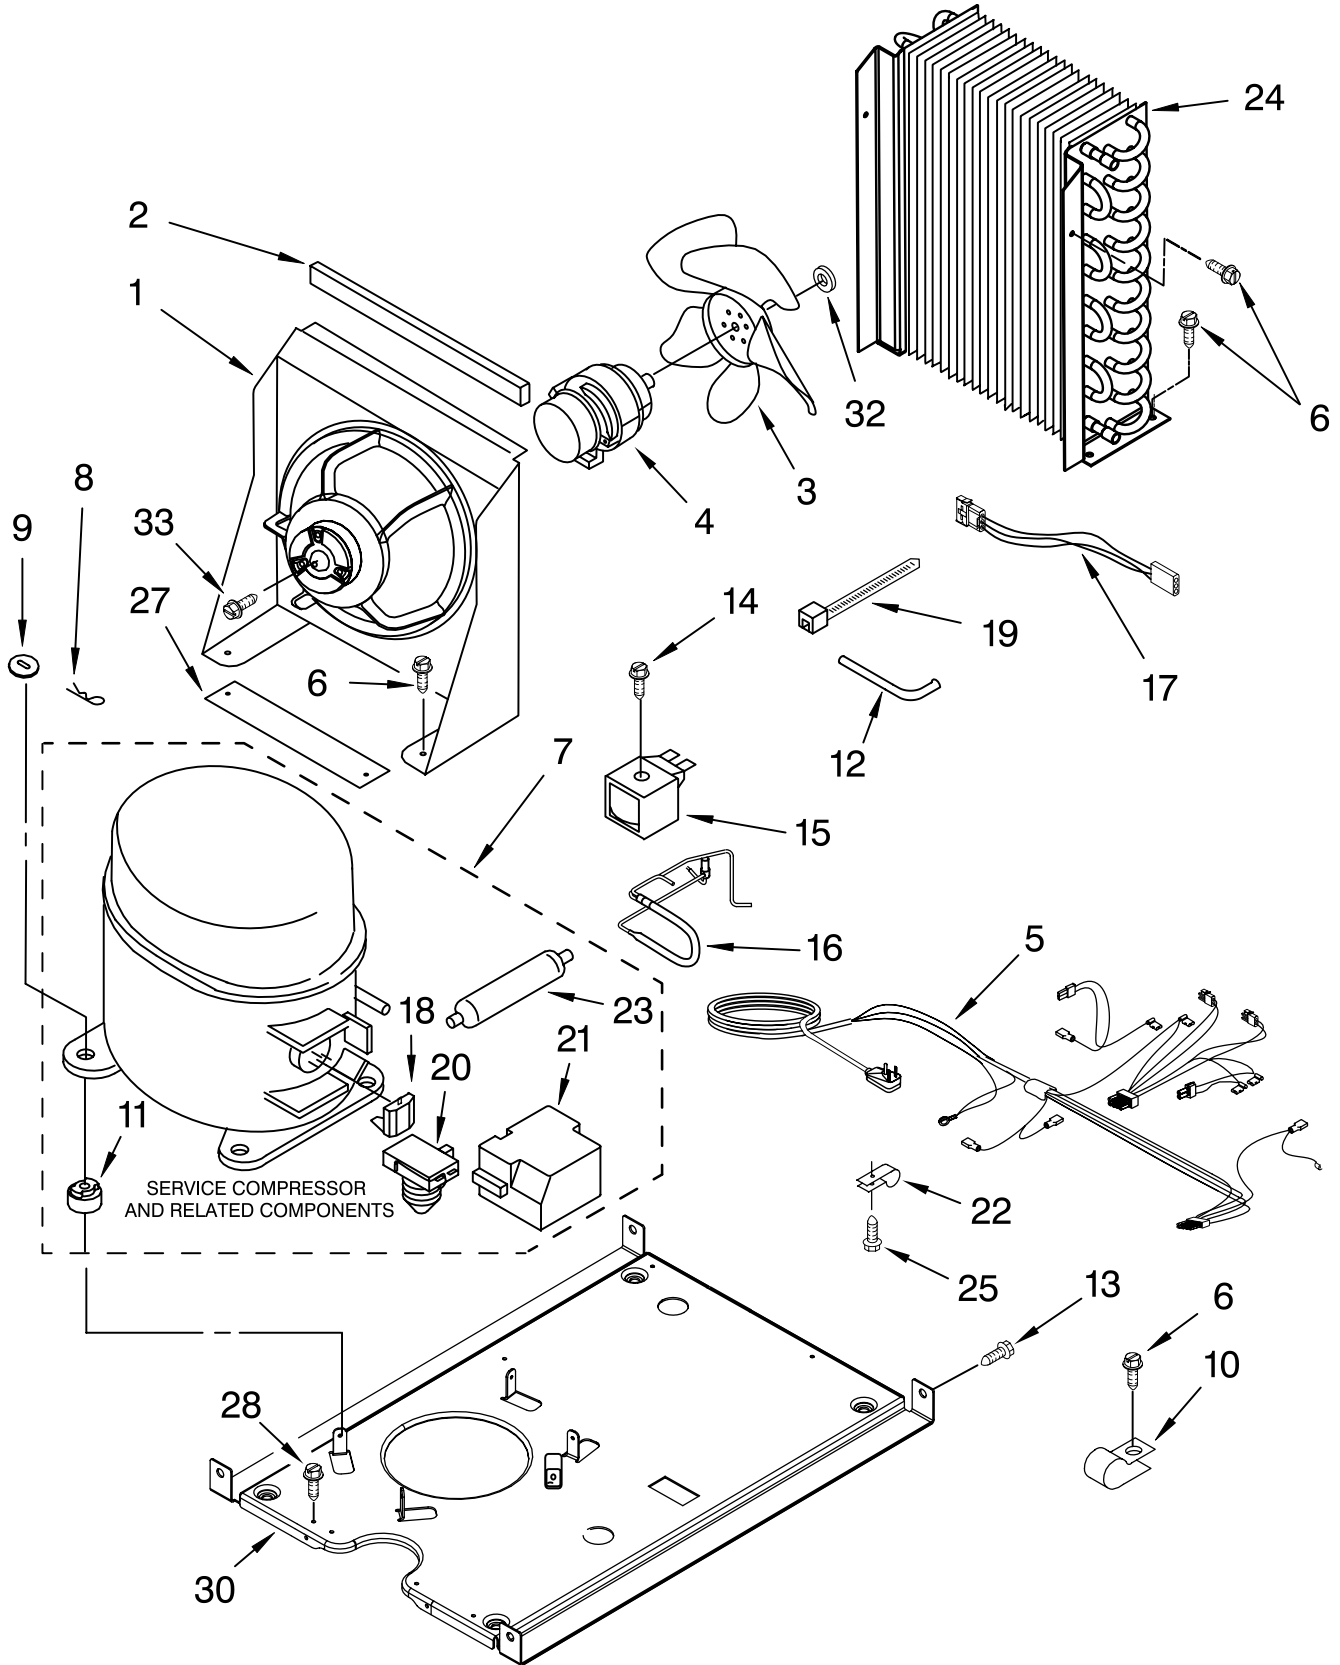

UNIT PARTS

For Models: KUIS15NRHW8, KUIS15NRHT8, KUIS15NRHB8, KUIS15NRHS8
(White) (Biscuit) (Black) (Stainless Steel)

FOR ORDERING INFORMATION REFER TO PARTS PRICE LIST

UNIT PARTS

For Models: KUIS15NRHW8, KUIS15NRHT8, KUIS15NRHB8, KUIS15NRHS8
(White)   (Biscuit)   (Black)   (Stainless Steel)

Illus. No.	Part No.	DESCRIPTION	Illus. No.	Part No.	DESCRIPTION	Illus. No.	Part No.	DESCRIPTION
1	2217434	Bracket, Fan Mtg.	12	2208415	Tube, Process	22	2185788	Clamp
2	2185675	Pad, Foam	13	489423	Screw	23		Drier
3	2190685	Blade, Fan	14	489472	Screw		2209223	Production
4	2188537	Motor, Fan	15	759112	Coil, Solenoid		4387019	Service
5	2313636	Wiring Harness, Complete Unit (Includes Power Cord)	16	2208413	Valve, Body	24	2217398	Condenser
6	304392	Screw 8-18 x 1/2	17	2187835	Wiring Harness, Condenser Fan	25	3400884	Screw
7	2208370	Compressor (Includes Illus. 11, 18, 20, 21 & 23)	18		Overload	27	2217397	Pad, Foam (2)
8	A201435	Clip, Mounting		2217223	Production	28	488500	Screw
9	A201441	Shim (4)		4387938	Service (Includes Relay)	30	2217388	Base, Unit
10	2185960	Clamp (Power Cord)	19	2155774	Strap	32	486692	Nut, Speed
11		Grommet (4)	20		Relay, Start	33	489494	Screw 8-32 x 3/4
	2217318	Production		2217224	Production	REFRIGERANT CHARGE		
	4387558	Service		4387938	Service (Includes Overload)	6.5 OZ. (R134A)		
			21		Cover, Terminal			
				2208371	Production			
				4387731	Service			

FOR ORDERING INFORMATION REFER TO PARTS PRICE LIST