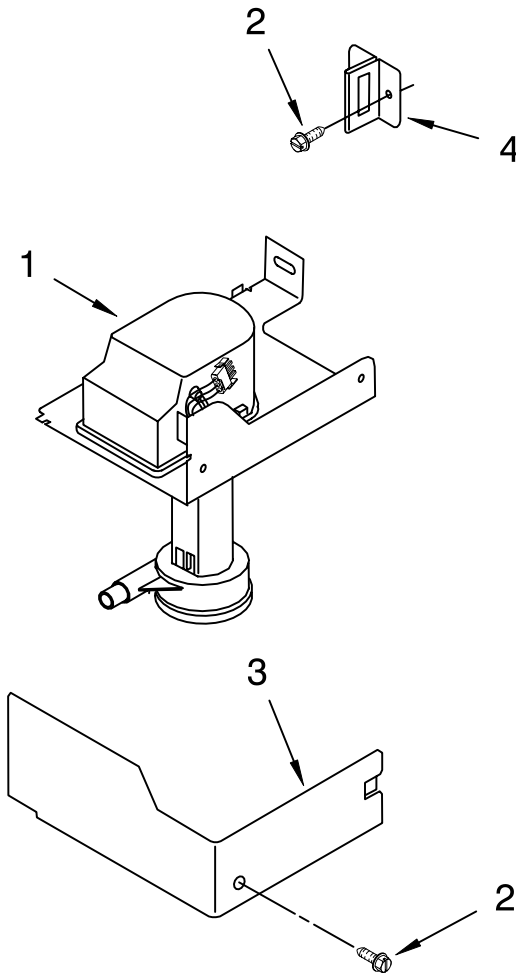

PUMP PARTS

For Models: KUIS15NRHW8, KUIS15NRHT8, KUIS15NRHB8, KUIS15NRHS8
(White) (Biscuit) (Black) (Stainless Steel)

Illus. No.	Part No.	DESCRIPTION
1	2217220	Pump, Water (Complete)
2	3400884	Screw 8-18 x 5/8
3	2185677	Cover, Pump
4	2185585	Bracket, Connector Assembly

FOR ORDERING INFORMATION REFER TO PARTS PRICE LIST