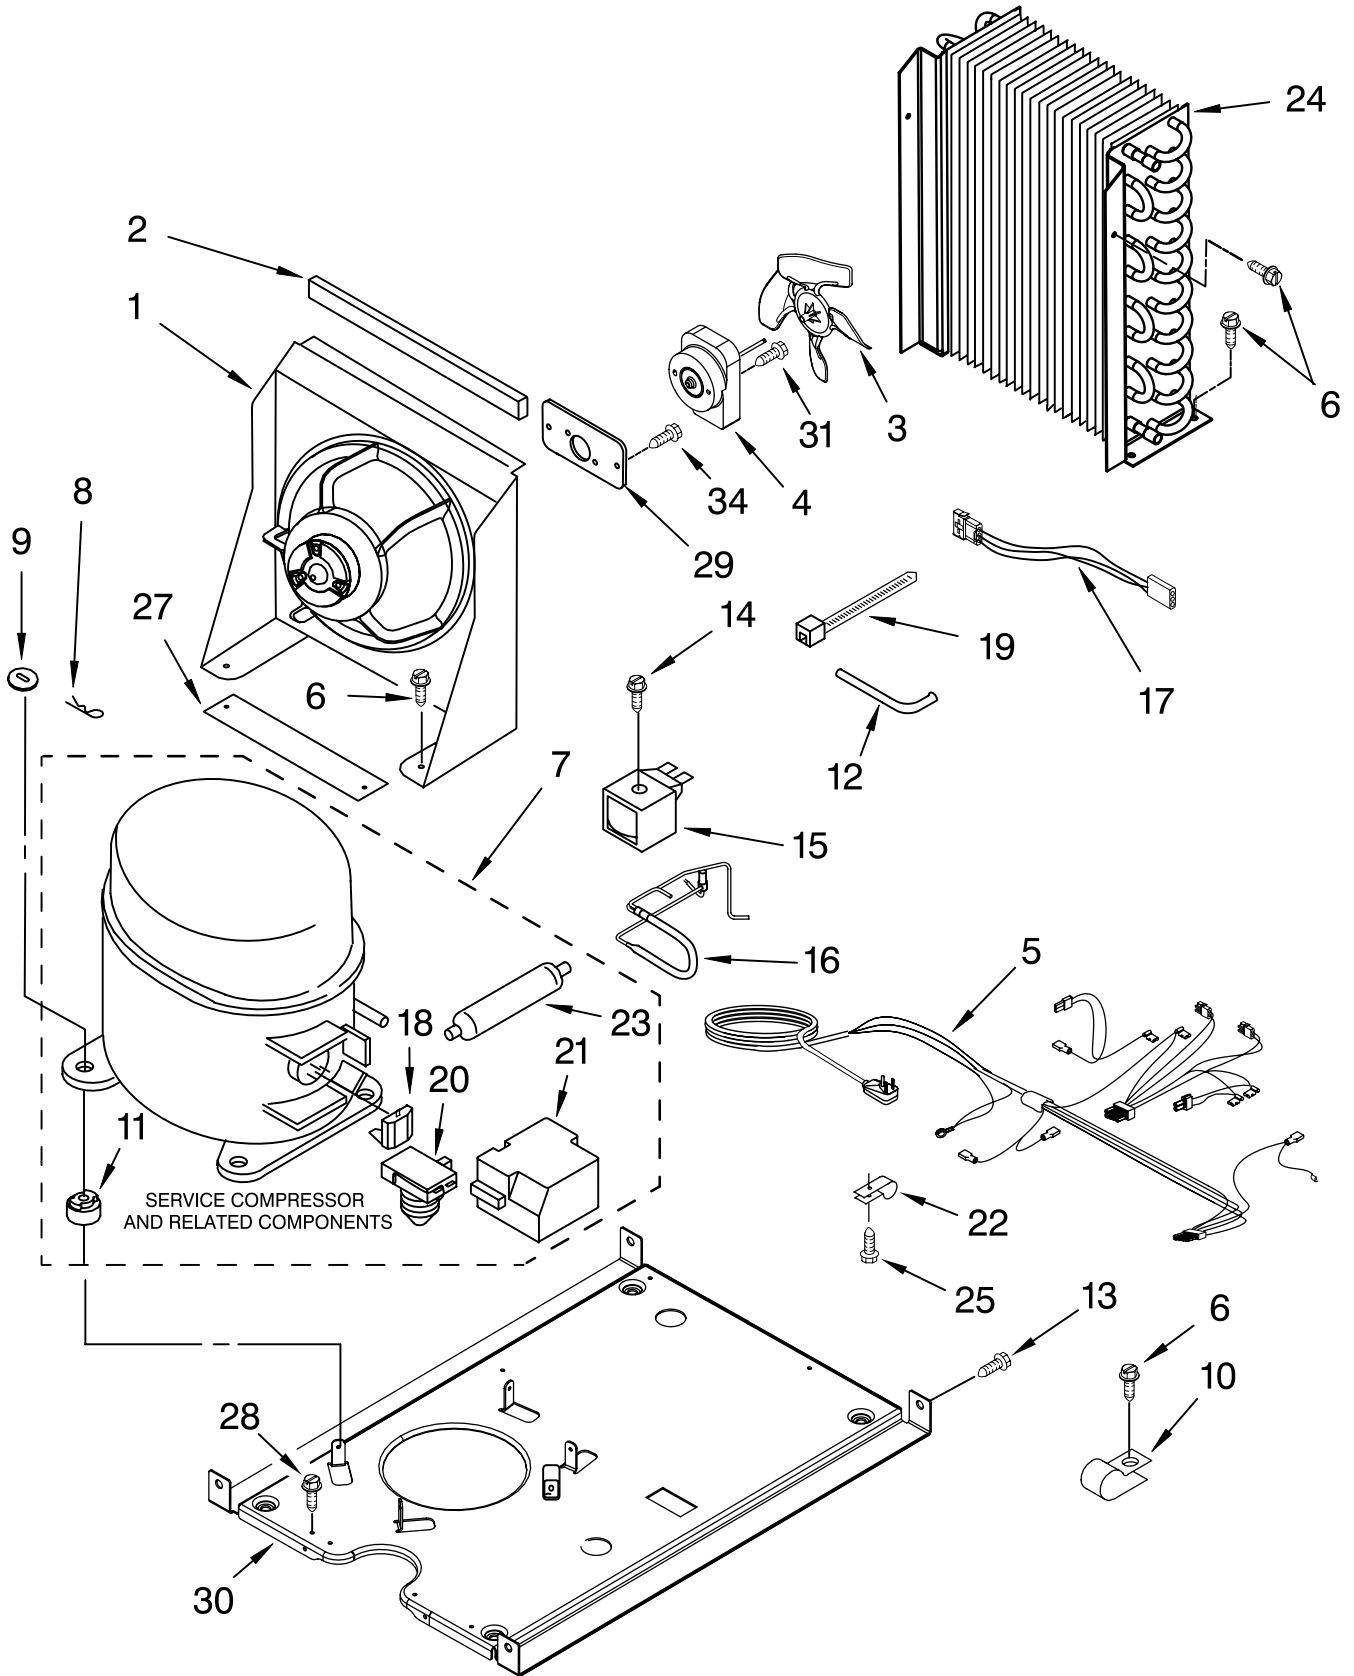

UNIT PARTS

For Models: KUIS15NRHW9, KUIS15NRHT9, KUIS15NRHB9, KUIS15NRHS9
(White) (Biscuit) (Black) (Stainless Steel)

FOR ORDERING INFORMATION REFER TO PARTS PRICE LIST

UNIT PARTS

For Models: KUIS15NRHW9, KUIS15NRHT9, KUIS15NRHB9, KUIS15NRHS9
(White) (Biscuit) (Black) (Stainless Steel)

Illus. No.	Part No.	DESCRIPTION	Illus. No.	Part No.	DESCRIPTION	Illus. No.	Part No.	DESCRIPTION
1	2185532	Bracket, Fan Mtg.	12	2208415	Tube, Process	22	2185788	Clamp
2	2185675	Pad, Foam	13	489423	Screw	23		Drier
3	2188935	Blade, Fan	14	489472	Screw		2319826	Production
4	2188891	Motor, Fan	15	759112	Coil, Solenoid		4387019	Service
5	2313636	Wiring Harness, Complete Unit (Includes Power Cord)	16	759113	Valve, Body	24	2313624	Condenser
6	304392	Screw 8-18 x 1/2	17	2187629	Wiring Harness, Condenser Fan Overload	25	3400884	Screw
7	2208370	Compressor (Includes Illus. 11,18, 20,21 & 23)	18		2217223 Production	27	2217397	Pad, Foam (2)
8	A201435	Clip, Mounting			4387938 Service (Includes Relay)	28	488500	Screw
9	A201441	Shim (4)	19	2155774	Strap	29	2301979	Plate, Mtg.
10	2185960	Clamp (Power Cord)	20		2217224 Production	30	2217388	Base, Unit
11		Grommet (4)			4387938 Service (Includes Overload)	31	8281197	Screw
	2217318	Production	21		Cover, Terminal	34	8281196	Screw
	4387558	Service			2208371 Production			
					4387731 Service			

REFRIGERANT CHARGE

6.5 OZ. (R134A)

FOR ORDERING INFORMATION REFER TO PARTS PRICE LIST