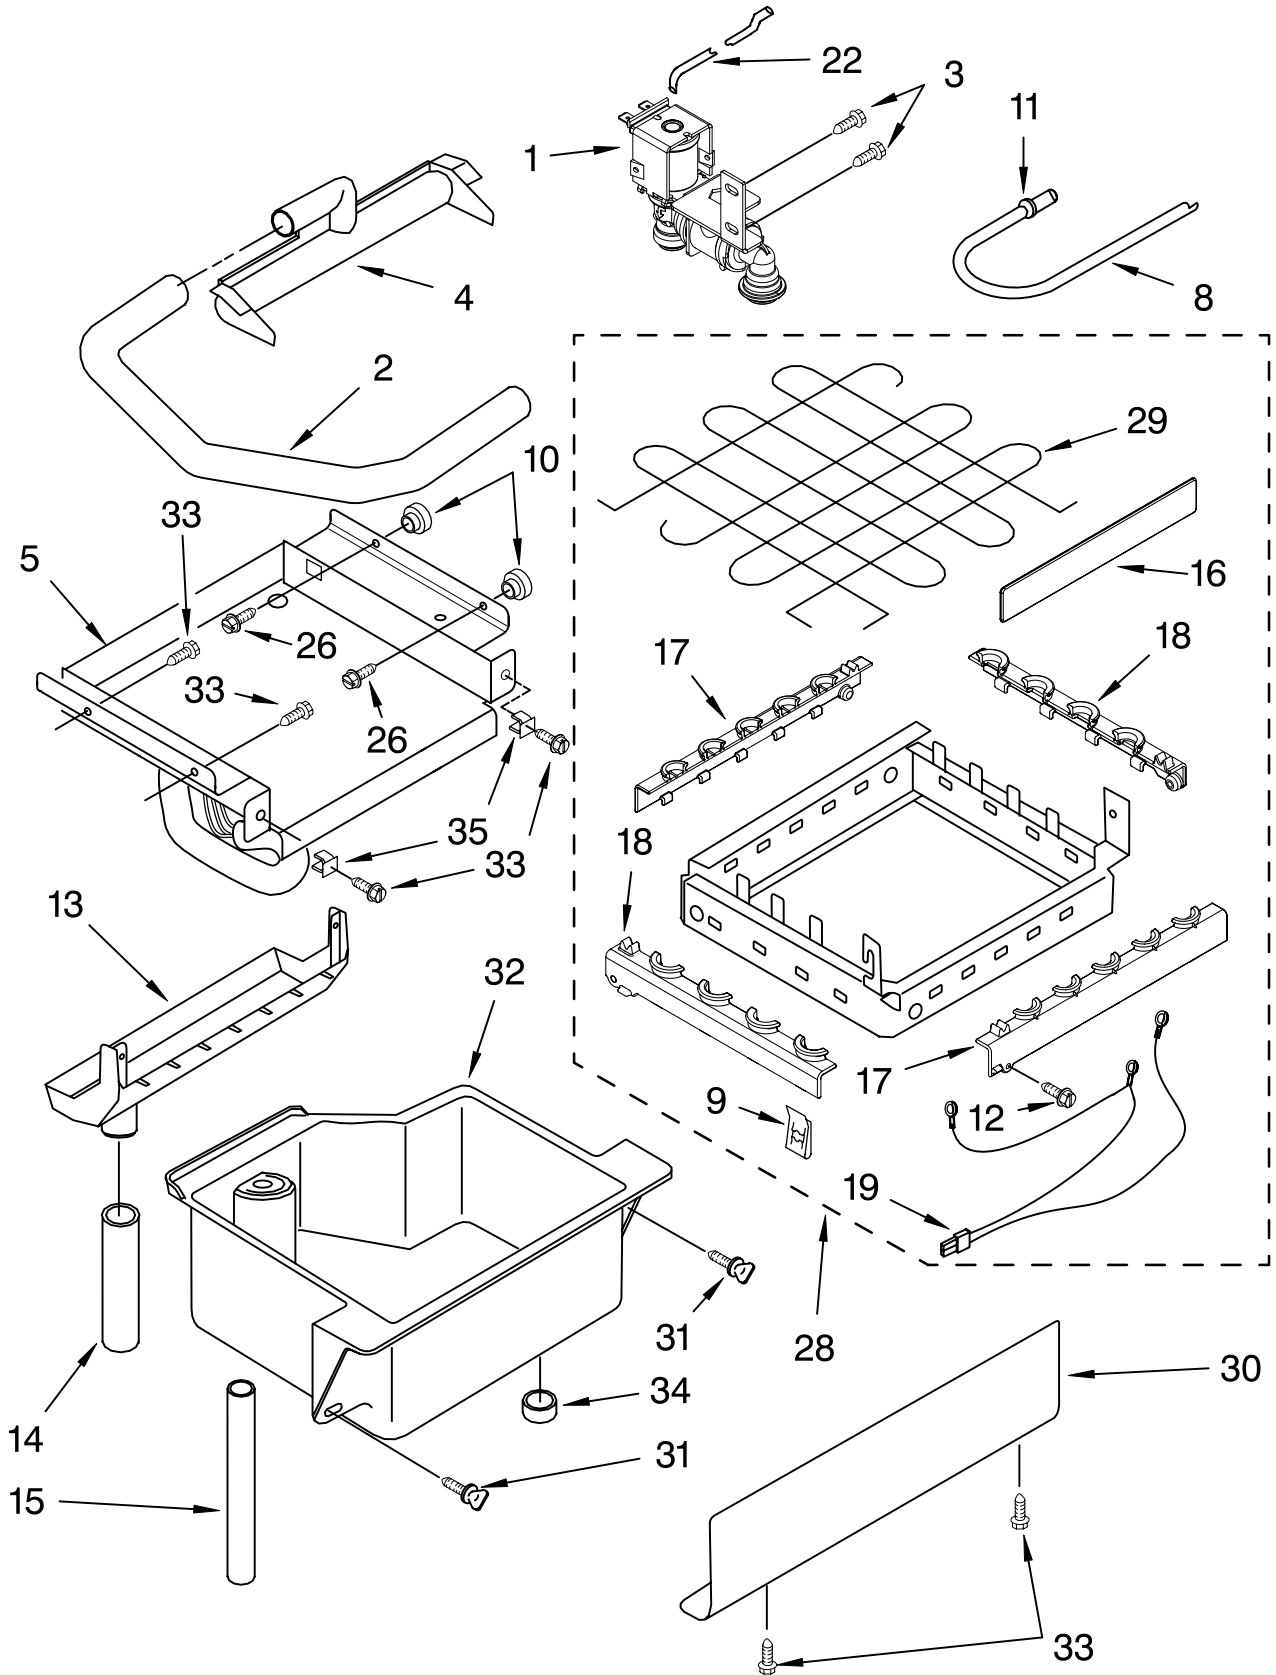

EVAPORATOR, ICE CUTTER GRID AND WATER PARTS

For Models: KUIS15NRHW9, KUIS15NRHT9, KUIS15NRHB9, KUIS15NRHS9
(White) (Biscuit) (Black) (Stainless Steel)

FOR ORDERING INFORMATION REFER TO PARTS PRICE LIST

EVAPORATOR, ICE CUTTER GRID AND WATER PARTS

For Models: KUIS15NRHW9, KUIS15NRHT9, KUIS15NRHB9, KUIS15NRHS9
(White) (Biscuit) (Black) (Stainless Steel)

Illus. No.	Part No.	DESCRIPTION
1	2313644	Valve, Complete Water
2	2217286	Tube, Plastic
3	488208	Screw
4	2185523	Dispenser, Water
5	2217269	Evaporator
8	2172593	Tube, Water Fill
9	488660	Nut, Speed
10	836667	Spacer
11	2208539	Fastener, Pushnut
12	489443	Screw
13	2185625	Reservoir, Water Slide
14	2185626	Tube
15	2185673	Hose, Overflow
16	2313604	Guide-Ice, Grid
17	2313603	Bracket, Front and Rear
18	2313602	Bracket, Side Left and Right
19	2185681	Harness, Grid
22	2313745	Tube
26	3400886	Screw 8-18 x 1 1/4
28	2313637	Grid Assembly (Complete)
29	2174754	Wire, Grid Cutter
30	2185570	Cover, Grid
31	8281228	Thumbscrew
32	8201653	Reservoir, Water
33	3400884	Screw 8-18 x 5/8
34	2185696	Cap, Drain
35	3400909	Nut, Push-In

FOR ORDERING INFORMATION REFER TO PARTS PRICE LIST