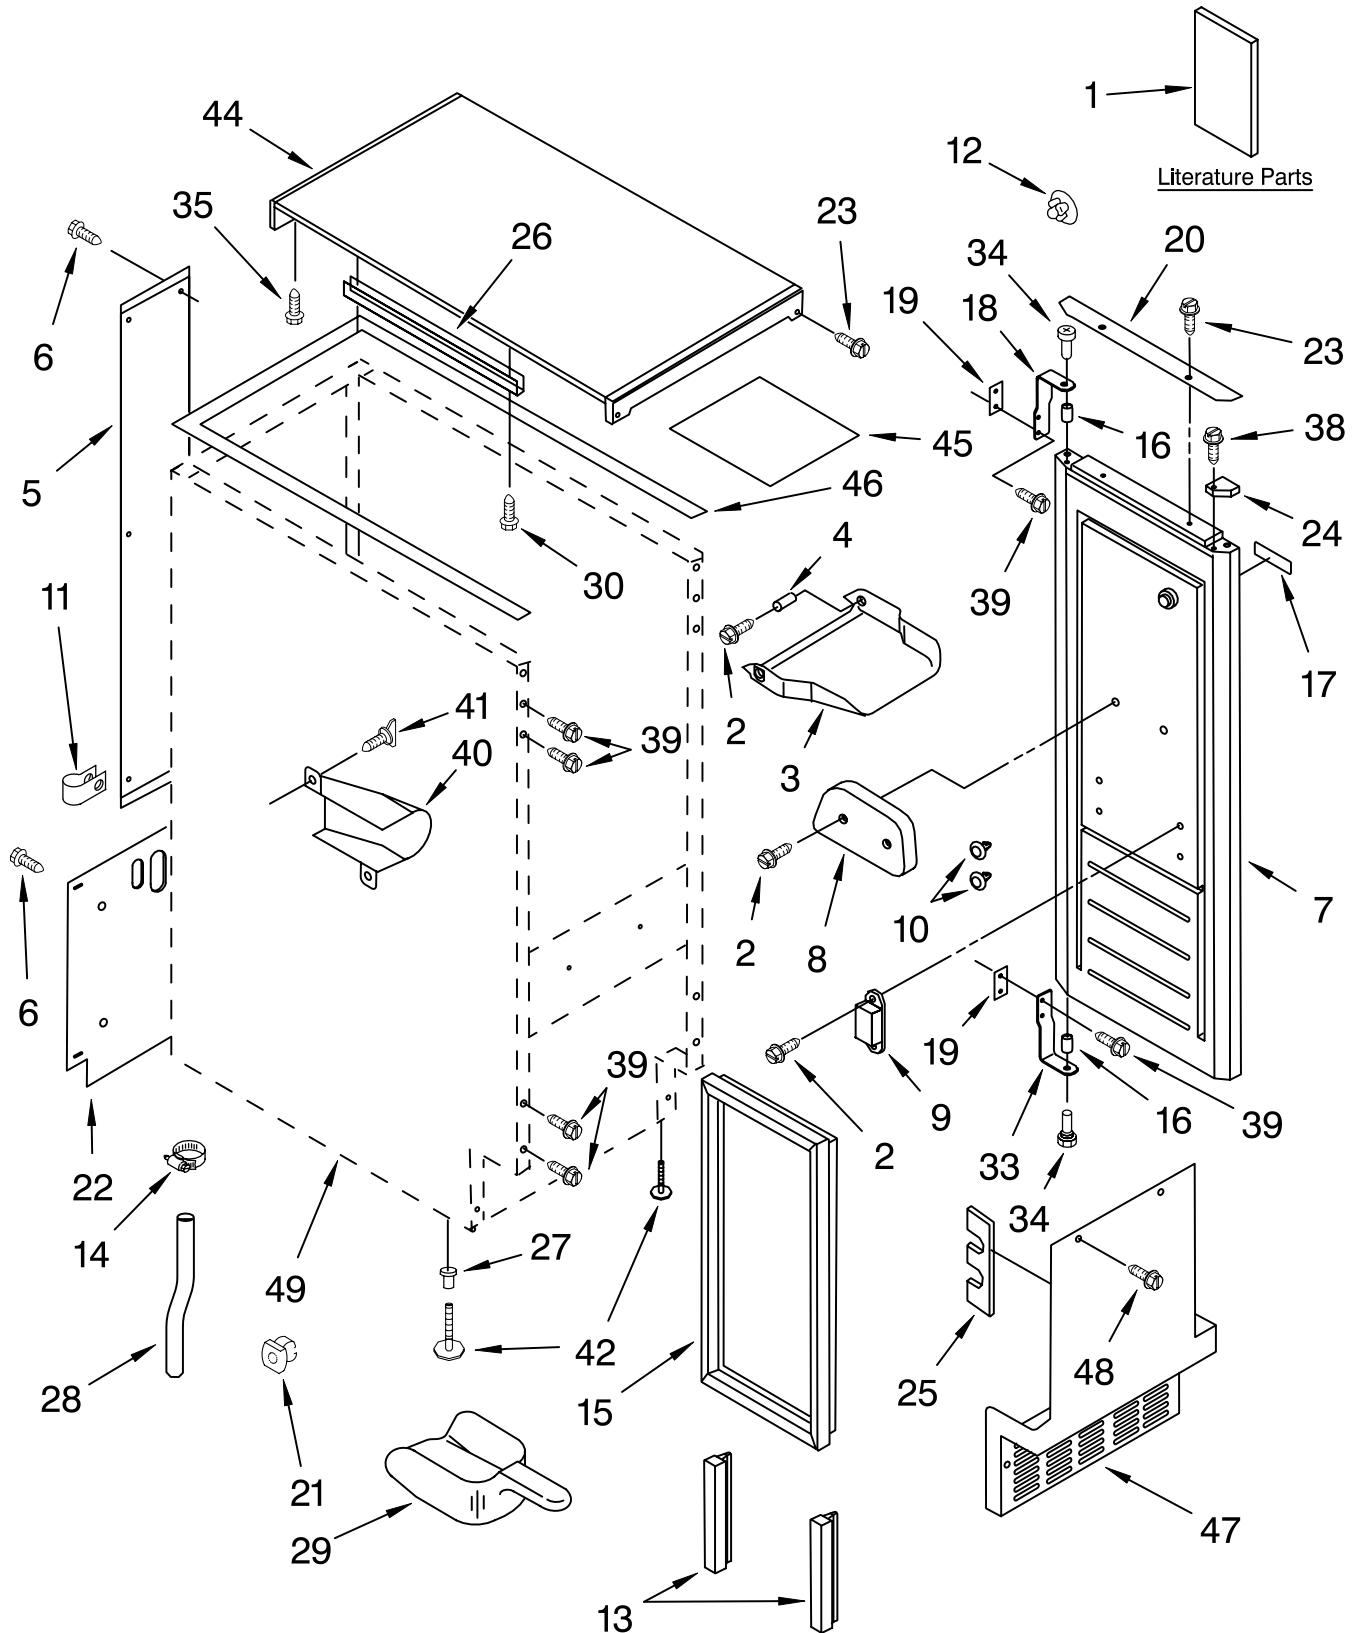

CABINET LINER AND DOOR PARTS

ICE CUBE
MAKER

For Models: KUIS15NRHW9, KUIS15NRHT9, KUIS15NRHB9, KUIS15NRHS9
(White) (Biscuit) (Black) (Stainless Steel)

KitchenAid®

FOR ORDERING INFORMATION REFER TO PARTS PRICE LIST

CABINET LINER AND DOOR PARTS

For Models: KUIS15NRHW9, KUIS15NRHT9, KUIS15NRHB9, KUIS15NRHS9
 (White) (Biscuit) (Black) (Stainless Steel)

Illus. No.	Part No.	DESCRIPTION	Illus. No.	Part No.	DESCRIPTION	Illus. No.	Part No.	DESCRIPTION
1		Literature Parts	17		Nameplate	26	2185691	Channel, Wiring
	2313787	Use & Care Guide		2212760	White	27	3400240	Nut,
	2313728	Service & Wiring Sheet		2212761	Biscuit			Leg Leveler
				2212762	Black	28	2185989	Tube, Drain
2	3400886	Screw 8-18 x 1 1/4	18	2185710	Hinge, Top	29	585158	Scoop
3	2185742	Bin, Door	19	2185709	Shim, Hinge	30	3400884	Screw 8-18 x 5/8
4	2185678	Spacer	20		Handle, Door	33	2185711	Hinge, Bottom
5	2217394	Cover, Wiring		2208492W	White	34	2185712	Pin, Hinge
6	489442	Screw		2208492T	Biscuit	35	489048	Screw, Ground
7		Door		2208492B	Black	38	348689	Screw 8-18 x 3/4
	2932803W	White	21	692400	Nut, Push-In	39	489423	Screw
	2932803T	Biscuit	22	2185730	Assembly, Unit Cover	40	2185927	Holder, Scoop
	2932803B	Black			Screw	41	8281228	Thumbscrew
	2932803BS	Stainless Steel	23		Screw	42	3374849	Leg, Leveler (4)
8	2185695	Cam, Door		8281188	White	44		Top
9	2217393	Assembly, Magnetic Catch		8281187	Biscuit		2929700W	White
10	941839	Plug, Hole		8281186	Black		2929700T	Biscuit
11	2208136	Tube Clamp	24		Filler, Endcap		2929700B	Black
12	2189000	Hole Plug, Handle		2185655W	White	45	2185690	Shield, Electrical
13	2217367	Gasket, Bottom		2185655T	Biscuit	46	2217293	Gasket, Top Panel
14	489503	Clamp		2185655B	Black	47		Grill, Front
15	2217294	Gasket, Door			Right Side		2185571W	White
16	2185640	Sleeve, Hinge		2185656W	White		2185571T	Biscuit
				2185656T	Biscuit	48	489474	Screw 8-18 x 1
				2185656B	Black	49		Cabinet & Liner
			25	2185756	Pad, Foam			(NOT SERVICED)