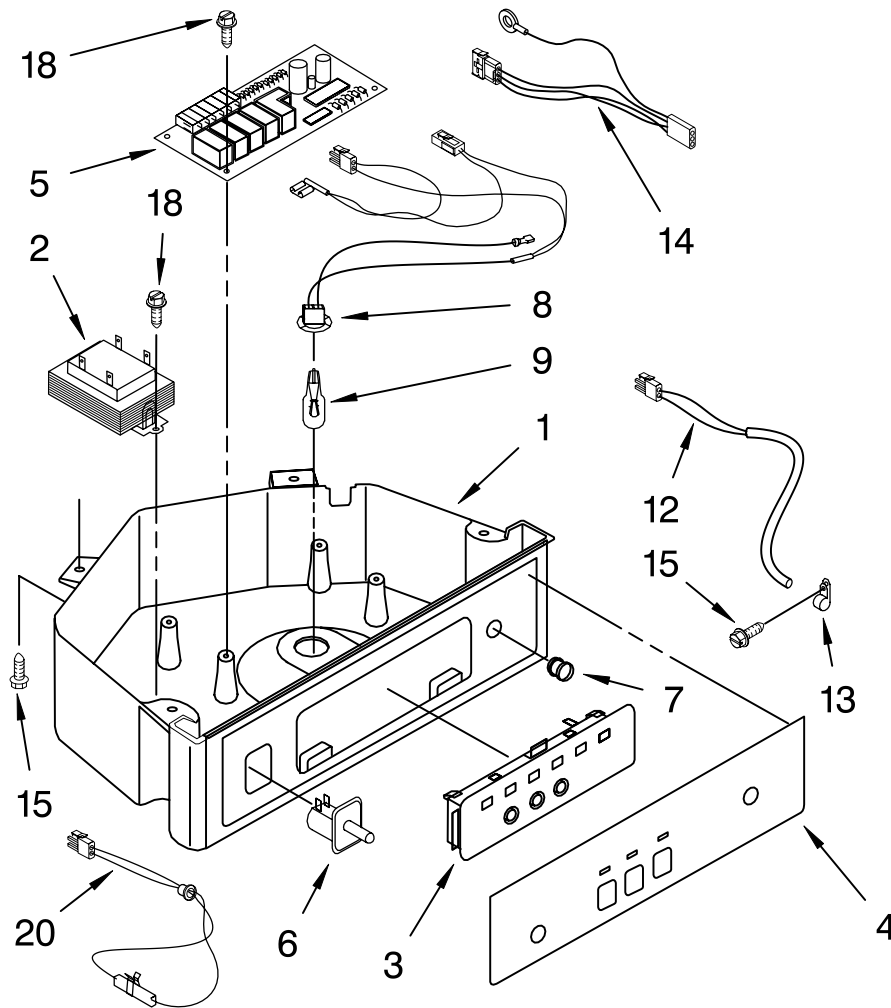

EVAPORATOR, ICE CUTTER GRID AND WATER PARTS

For Models: KUIS15NRHW9, KUIS15NRHT9, KUIS15NRHB9, KUIS15NRHS9
(White) (Biscuit) (Black) (Stainless Steel)

Illus. No.	Part No.	DESCRIPTION
1	2313644	Valve, Complete Water
2	2217286	Tube, Plastic
3	488208	Screw
4	2185523	Dispenser, Water
5	2217269	Evaporator
8	2172593	Tube, Water Fill
9	488660	Nut, Speed
10	836667	Spacer
11	2208539	Fastener, Pushnut
12	489443	Screw
13	2185625	Reservoir, Water Slide
14	2185626	Tube
15	2185673	Hose, Overflow
16	2313604	Guide-Ice, Grid
17	2313603	Bracket, Front and Rear
18	2313602	Bracket, Side Left and Right
19	2185681	Harness, Grid
22	2313745	Tube
26	3400886	Screw 8-18 x 1 1/4
28	2313637	Grid Assembly (Complete)
29	2174754	Wire, Grid Cutter
30	2185570	Cover, Grid
31	8281228	Thumbscrew
32	8201653	Reservoir, Water
33	3400884	Screw 8-18 x 5/8
34	2185696	Cap, Drain
35	3400909	Nut, Push-In

FOR ORDERING INFORMATION REFER TO PARTS PRICE LIST

PUMP PARTS

For Models: KUIS15NRHW9, KUIS15NRHT9, KUIS15NRHB9, KUIS15NRHS9
 (White) (Biscuit) (Black) (Stainless Steel)

Illus. No.	Part No.	DESCRIPTION
1	2217220	Pump, Water (Complete)
2	3400884	Screw 8-18 x 5/8
3	2185677	Cover, Pump
4	2185585	Bracket, Connector Assembly

FOR ORDERING INFORMATION REFER TO PARTS PRICE LIST

CONTROL PANEL PARTS

For Models: KUIS15NRHW9, KUIS15NRHT9, KUIS15NRHB9, KUIS15NRHS9
 (White) (Biscuit) (Black) (Stainless Steel)

Illus. No.	Part No.	DESCRIPTION	Illus. No.	Part No.	DESCRIPTION	Illus. No.	Part No.	DESCRIPTION
1	2185738	Box, Control	6	2149705	Switch, Plunger	14	2187836	Wiring Harness, Main to Pump
2	2185657	Transformer	7	2185694	Lens, LED	15	3400884	Screw
3	2185592	Assembly, Switch (ALSO ORDER #4)	8	2185692	Wiring Harness Grid/ Light	18	3400850	Screw 8-16 x 3/8
4	2208317W	Overlay	9	745362	Bulb	20	2313635	Thermister, Ice Control
5	2304016	Control Board	12	2313633	Thermostat, Bin			
			13	2185825	Clamp			