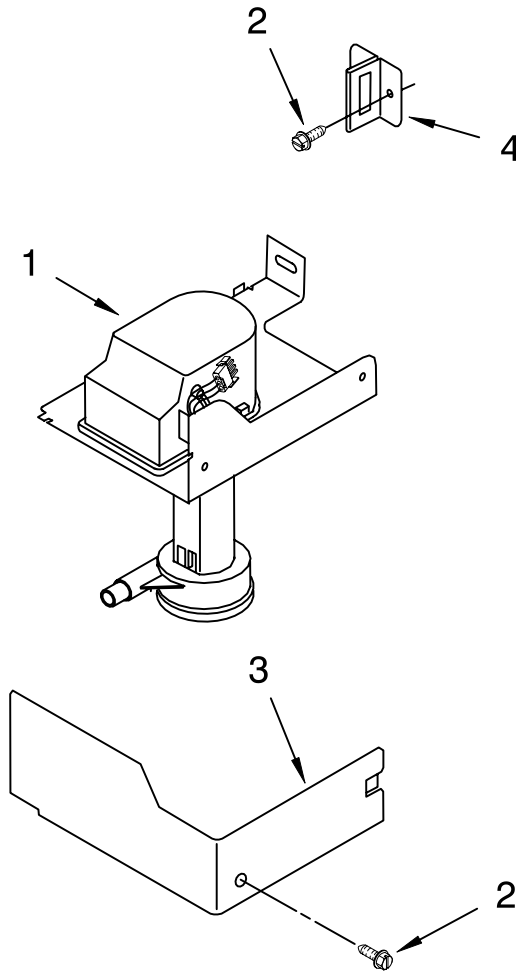

EVAPORATOR, ICE CUTTER GRID AND WATER PARTS

For Models: KUIS15NRHW9, KUIS15NRHT9, KUIS15NRHB9, KUIS15NRHS9
(White) (Biscuit) (Black) (Stainless Steel)

Illus. No.	Part No.	DESCRIPTION
1	2313644	Valve, Complete Water
2	2217286	Tube, Plastic
3	488208	Screw
4	2185523	Dispenser, Water
5	2217269	Evaporator
8	2172593	Tube, Water Fill
9	488660	Nut, Speed
10	836667	Spacer
11	2208539	Fastener, Pushnut
12	489443	Screw
13	2185625	Reservoir, Water Slide
14	2185626	Tube
15	2185673	Hose, Overflow
16	2313604	Guide-Ice, Grid
17	2313603	Bracket, Front and Rear
18	2313602	Bracket, Side Left and Right
19	2185681	Harness, Grid
22	2313745	Tube
26	3400886	Screw 8-18 x 1 1/4
28	2313637	Grid Assembly (Complete)
29	2174754	Wire, Grid Cutter
30	2185570	Cover, Grid
31	8281228	Thumbscrew
32	8201653	Reservoir, Water
33	3400884	Screw 8-18 x 5/8
34	2185696	Cap, Drain
35	3400909	Nut, Push-In

FOR ORDERING INFORMATION REFER TO PARTS PRICE LIST

PUMP PARTS

For Models: KUIS15NRHW9, KUIS15NRHT9, KUIS15NRHB9, KUIS15NRHS9
 (White) (Biscuit) (Black) (Stainless Steel)

Illus. No.	Part No.	DESCRIPTION
1	2217220	Pump, Water (Complete)
2	3400884	Screw 8-18 x 5/8
3	2185677	Cover, Pump
4	2185585	Bracket, Connector Assembly