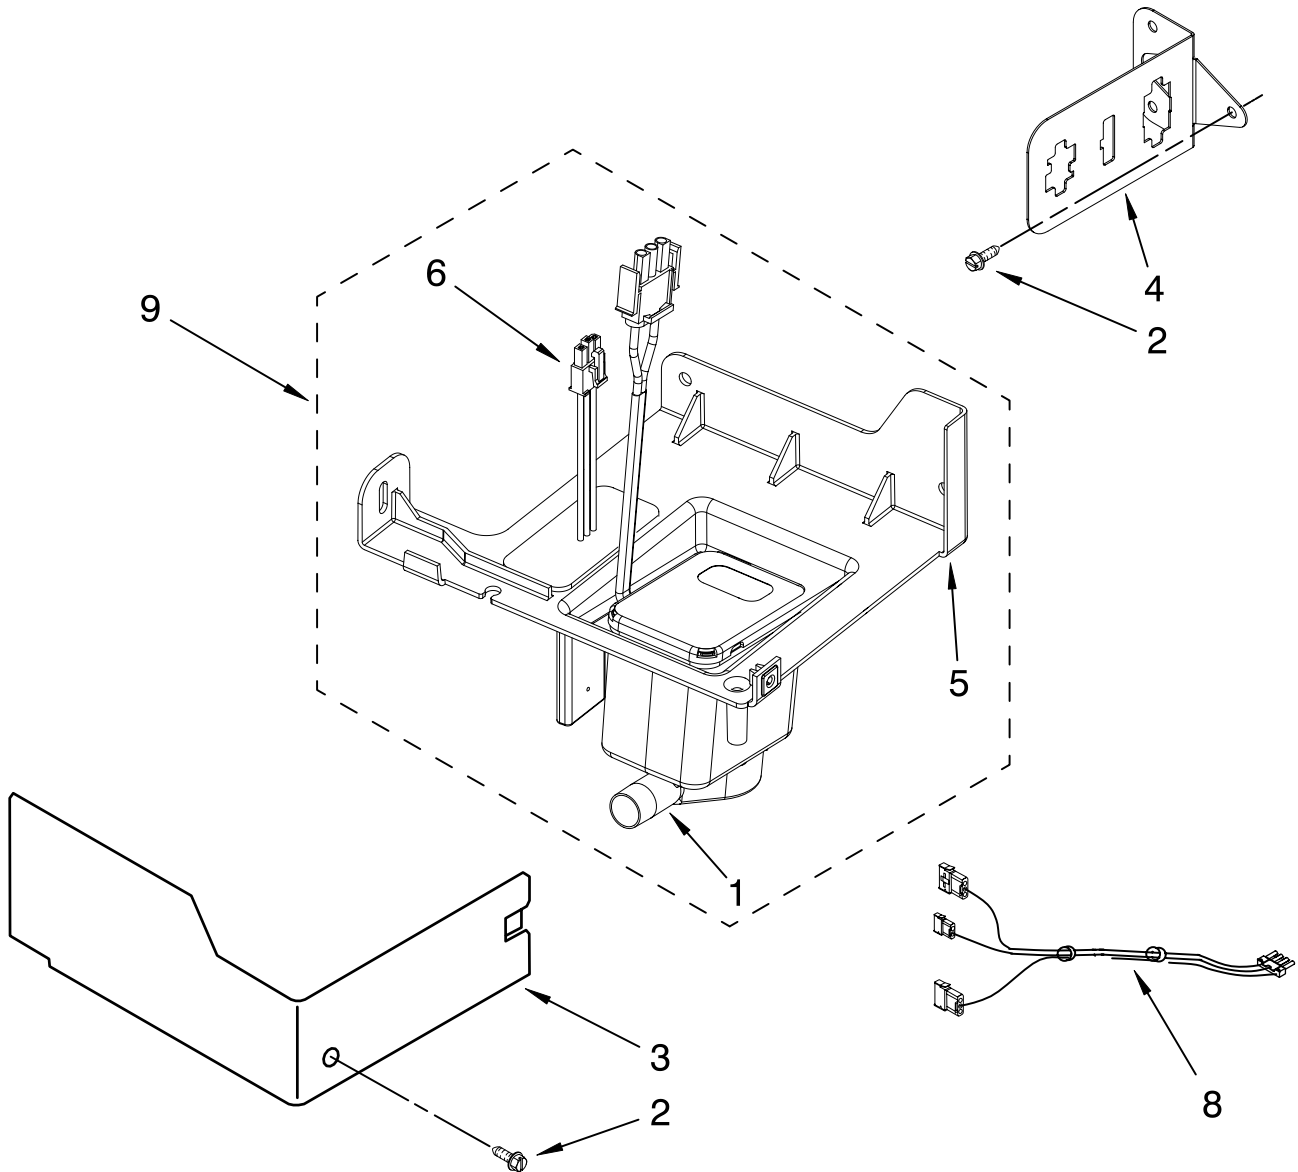

EVAPORATOR, ICE CUTTER GRID AND WATER PARTS

For Models: KUIS15NRTW2, KUIS15NRRT2, KUIS15NRTB2, KUIS15NRST2

(White) (Biscuit) (Black) (Stainless Steel)

Illus. No.	Part No.	DESCRIPTION
1	W10217917	Valve, Complete Water
2	2217286	Tube, Plastic
3	488208	Screw
4	2185523	Dispenser, Water
5	2217269	Evaporator
6	2313705	Pump, Drain
7	2313851	Tube, Reservoir Pump
8	2172593	Tube, Water Fill
9	488660	Nut, Speed
10	836667	Spacer
11	2208539	Fastener, Pushnut
12	489443	Screw
13	2185625	Reservoir, Water Slide
14	2185626	Tube
15	2313890	Hose, Overflow
16	2313604	Guide-Ice, Grid
17	2313603	Bracket, Front and Rear
18	2313602	Bracket, Side Left and Right
19	2185681	Harness, Grid
20	W10136146	Tube
21	2310169	Wire Assembly (Valve)
26	3400886	Screw
28	2313637	Grid Assembly (Complete)
29	2174754	Wire, Grid Cutter
30	2185570	Cover, Grid
31	8281228	Thumbscrew
32	2324334	Reservoir, Water
33	3400884	Screw
34	2185696	Cap, Drain
35	3400909	Nut, Push-In

FOR ORDERING INFORMATION REFER TO PARTS PRICE LIST

PUMP PARTS

For Models: KUIS15NRTW2, KUIS15NRTT2, KUIS15NRTB2, KUIS15NRTS2
 (White) (Biscuit) (Black) (Stainless Steel)

Illus. No.	Part No.	DESCRIPTION
1	2313628	Pump-Recirculating
2	3400884	Screw 8-18 X 5/8
3	2185677	Cover, Pump
4	2313844	Bracket, Connector Assembly
5	2313627	Bracket-Pump
6	2313643	Sensor-Water Level
8	2310092	Wiring Harness Main To Pump
9	2313702	Pump Assembly