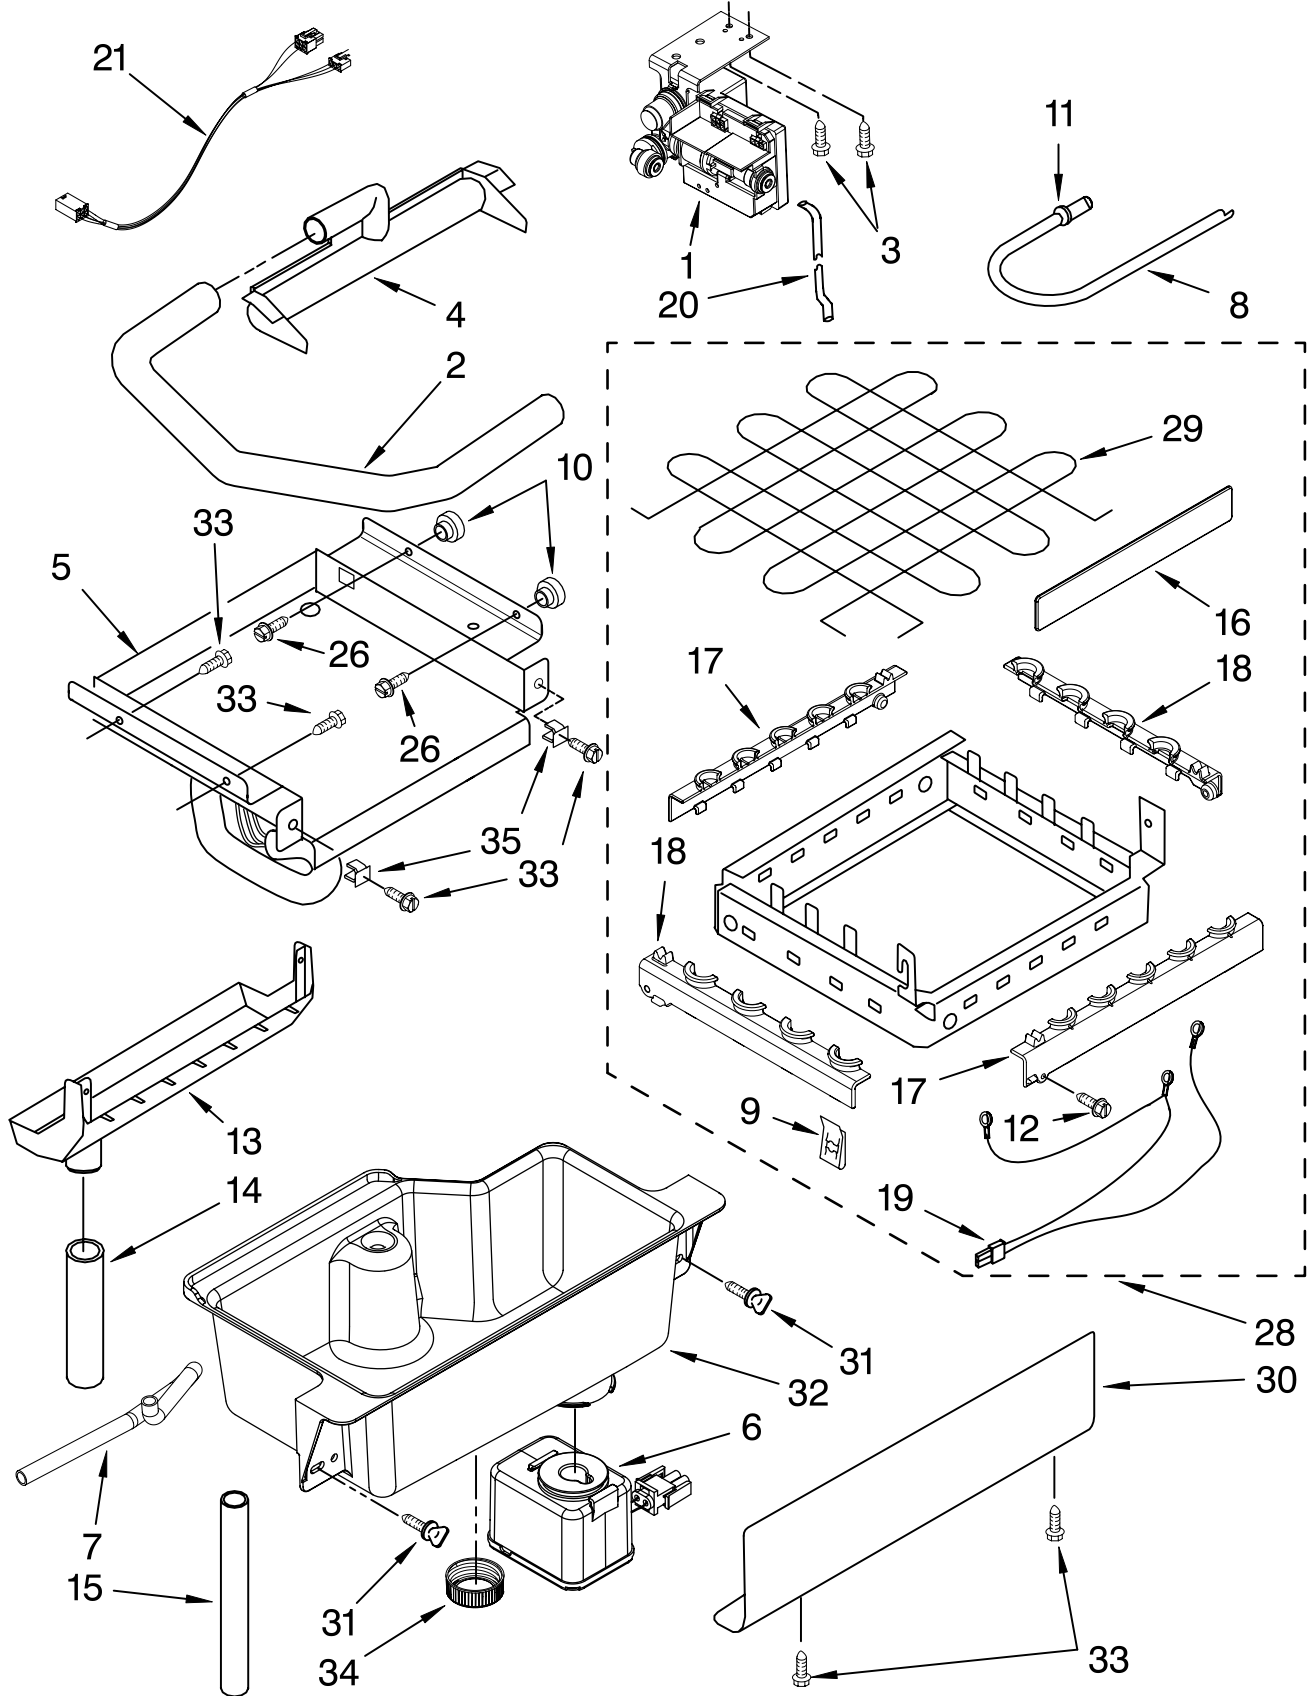

EVAPORATOR, ICE CUTTER GRID AND WATER PARTS

For Models: KUIS15NRTW2, KUIS15NRTT2, KUIS15NRTB2, KUIS15NRTS2

(White)

(Biscuit)

(Black)

(Stainless Steel)

FOR ORDERING INFORMATION REFER TO PARTS PRICE LIST

EVAPORATOR, ICE CUTTER GRID AND WATER PARTS

For Models: KUIS15NRTW2, KUIS15NRRT2, KUIS15NRTB2, KUIS15NRST2

(White) (Biscuit) (Black) (Stainless Steel)

Illus. No.	Part No.	DESCRIPTION
1	W10217917	Valve, Complete Water
2	2217286	Tube, Plastic
3	488208	Screw
4	2185523	Dispenser, Water
5	2217269	Evaporator
6	2313705	Pump, Drain
7	2313851	Tube, Reservoir Pump
8	2172593	Tube, Water Fill
9	488660	Nut, Speed
10	836667	Spacer
11	2208539	Fastener, Pushnut
12	489443	Screw
13	2185625	Reservoir, Water Slide
14	2185626	Tube
15	2313890	Hose, Overflow
16	2313604	Guide-Ice, Grid
17	2313603	Bracket, Front and Rear
18	2313602	Bracket, Side Left and Right
19	2185681	Harness, Grid
20	W10136146	Tube
21	2310169	Wire Assembly (Valve)
26	3400886	Screw
28	2313637	Grid Assembly (Complete)
29	2174754	Wire, Grid Cutter
30	2185570	Cover, Grid
31	8281228	Thumbscrew
32	2324334	Reservoir, Water
33	3400884	Screw
34	2185696	Cap, Drain
35	3400909	Nut, Push-In

FOR ORDERING INFORMATION REFER TO PARTS PRICE LIST