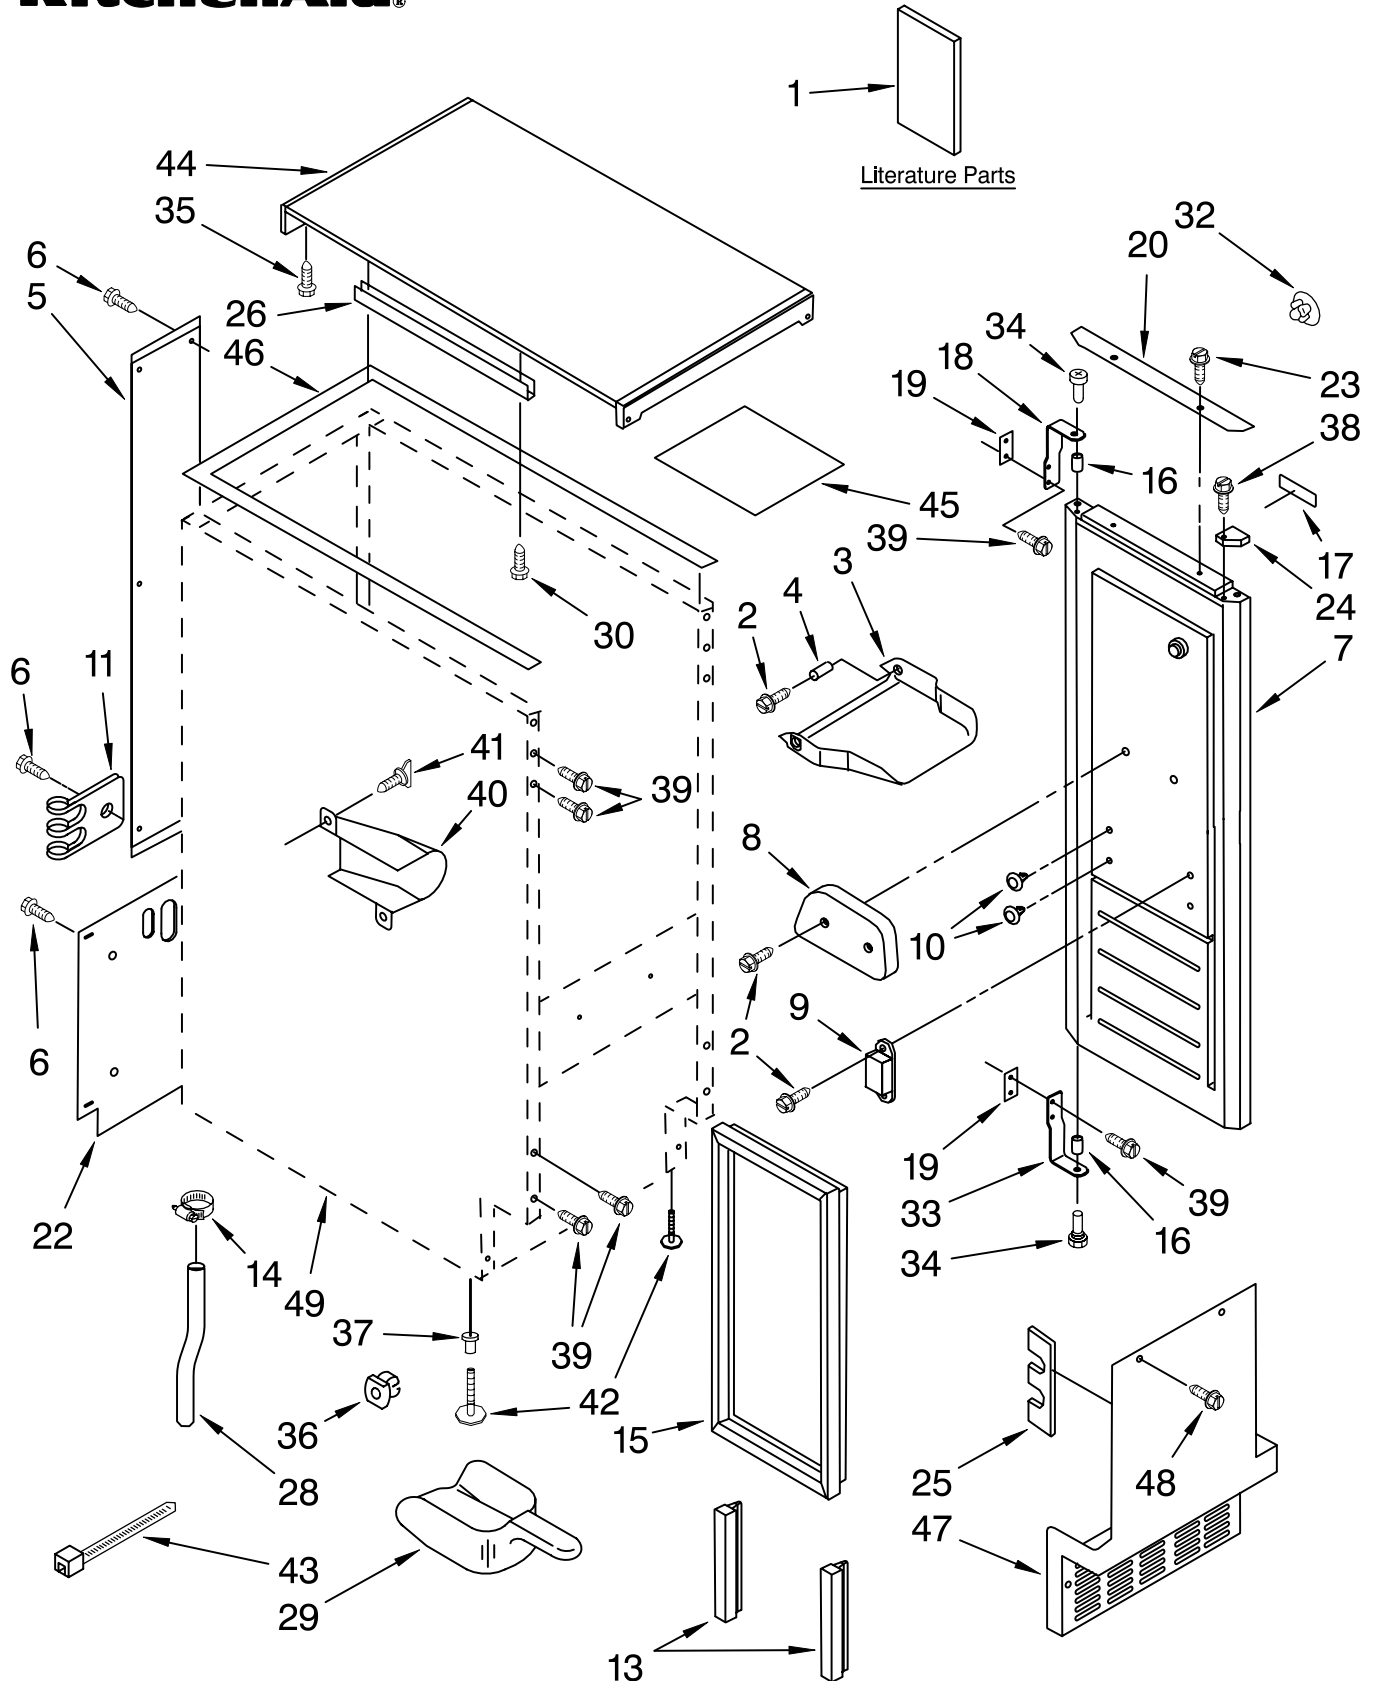

CABINET LINER AND DOOR PARTS

For Models: KUIS15NRTW2, KUIS15NRRT2, KUIS15NRTB2, KUIS15NRST2

(White)

(Biscuit)

(Black)

(Stainless Steel)

ICE CUBE
MAKER

KitchenAid®

FOR ORDERING INFORMATION REFER TO PARTS PRICE LIST

CABINET LINER AND DOOR PARTS

For Models: KUIS15NRTW2, KUIS15NRTT2, KUIS15NRTB2, KUIS15NRST2

(White) (Biscuit) (Black) (Stainless Steel)

Illus. No.	Part No.	DESCRIPTION	Illus. No.	Part No.	DESCRIPTION	Illus. No.	Part No.	DESCRIPTION
1		Literature Parts	18	2185710	Hinge, Top	25	2185756	Pad, Foam
	W10136156	Use & Care Guide	19	2185709	Shim, Hinge	26	2185691	Channel, Wiring
	W10163556	Service & Wiring Sheet	20		Handle, Door	28	2185989	Tube, Drain
				2208492W	White	29	585158	Scoop
2	3400886	Screw		2208492T	Biscuit	30	3400884	Screw
3	2185742	Bin, Door		2208492B	Black	32	2189000	Plug, Handle
4	2185678	Spacer	22	W10136199	Assembly, Unit Cover	33	2185711	Hinge, Bottom
5	2217394	Cover, Wiring			Screw	34	2185712	Pin, Hinge
6	489442	Screw	23			35	489048	Screw, Ground
7		Door		8281188	White	36	692400	Nut, Push-In
	2932803W	White		8281187	Biscuit	37	3400240	Nut, Leg Leveler
	2932803T	Biscuit	24		Filler, Endcap Left Side	38	348689	Screw
	2932803B	Black		2185655W	White	39	8281265	Screw
	2932803BS	Stainless Steel		2185655T	Biscuit	40	2185927	Holder, Scoop
8	2185695	Cam, Door		2185655B	Black	41	8281228	Thumbscrew
9	2217393	Assembly, Magnetic Catch			Right Side	42	3374849	Leg, Leveler (4)
10	941839	Plug, Hole		2185656W	White	43	2155774	Strap
11	2208136	Clamp		2185656T	Biscuit	44		Top
13	2217367	Gasket, Bottom		2185656B	Black		2929700W	White
14	489503	Clamp					2929700T	Biscuit
15	2217294	Gasket, Door					2929700B	Black
16	2185640	Sleeve, Hinge				45	2185690	Shield, Electrical
17		Nameplate				46	W10163530	Gasket, Top Panel
	W10046670	White				47		Grill, Front
	W10046700	Biscuit					2185571W	White
	W10046640	Black					2185571T	Biscuit
	W10046610	Grey					2185571B	Black
						48	489474	Screw
						49		Cabinet & Liner (NOT SERVICED)