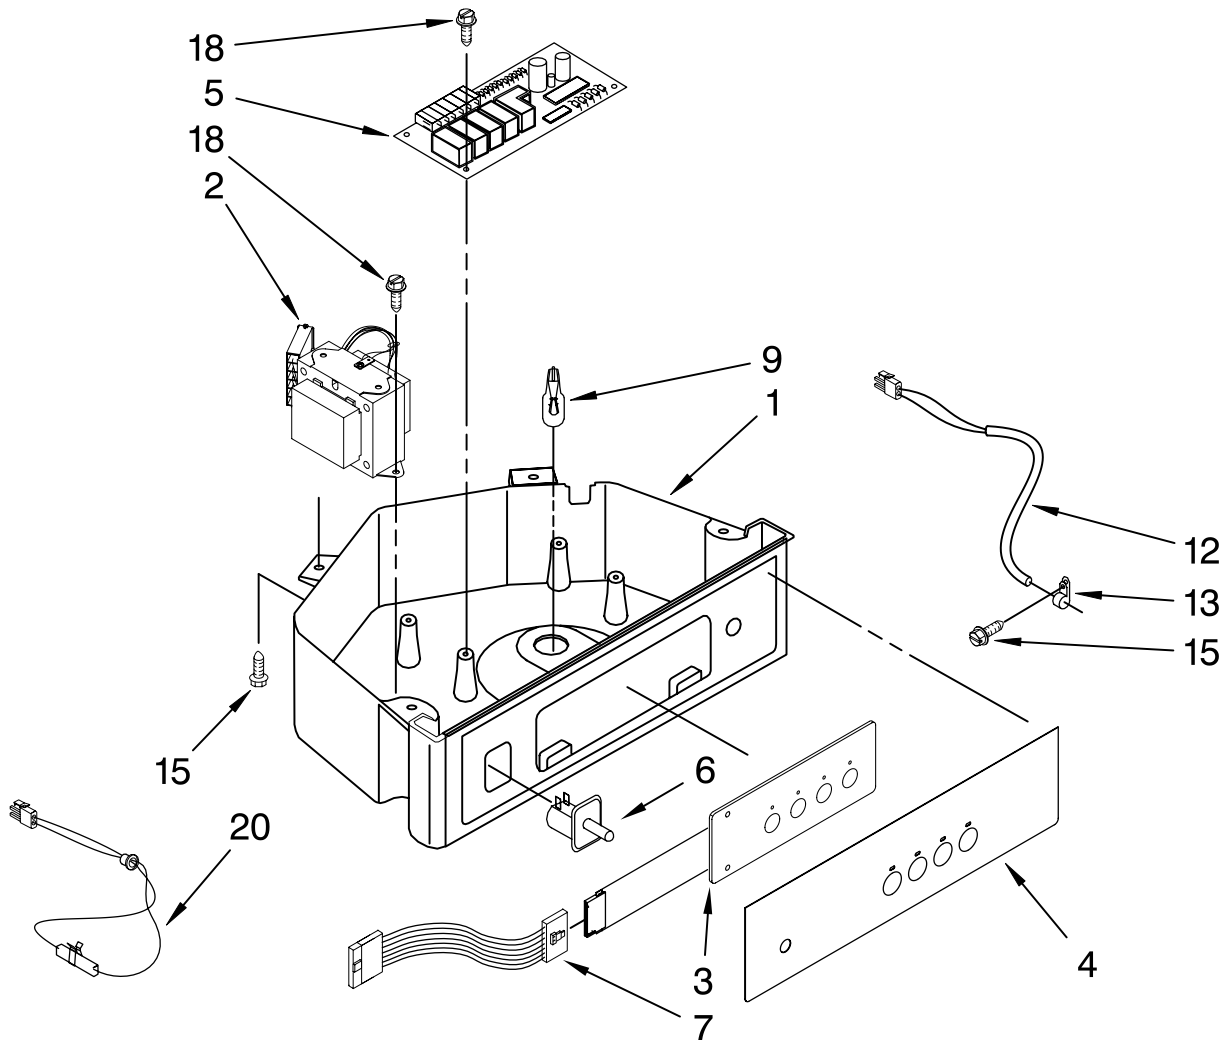

CONTROL PANEL PARTS

For Models: KUIS15NRTW2, KUIS15NRTT2, KUIS15NRTB2, KUIS15NRTS2
(White) (Biscuit) (Black) (Stainless Steel)

Illus. No.	Part No.	DESCRIPTION
1	2185738	Box, Control
2	2310139	Transformer
3	2304122	Assembly, Switch (ALSO ORDER #4)
4	2313693	Overlay
5	W10141364	Control Board
6	2149705	Switch, Plunger Grid/Light
7	2187585	Wire Assy. Active Overlay Jumper
9	745362	Bulb
12	2313633	Thermostat, Bin
13	2185825	Clamp
15	3400884	Screw
18	3400850	Screw
20	2313635	Thermister, Ice Control

FOR ORDERING INFORMATION REFER TO PARTS PRICE LIST