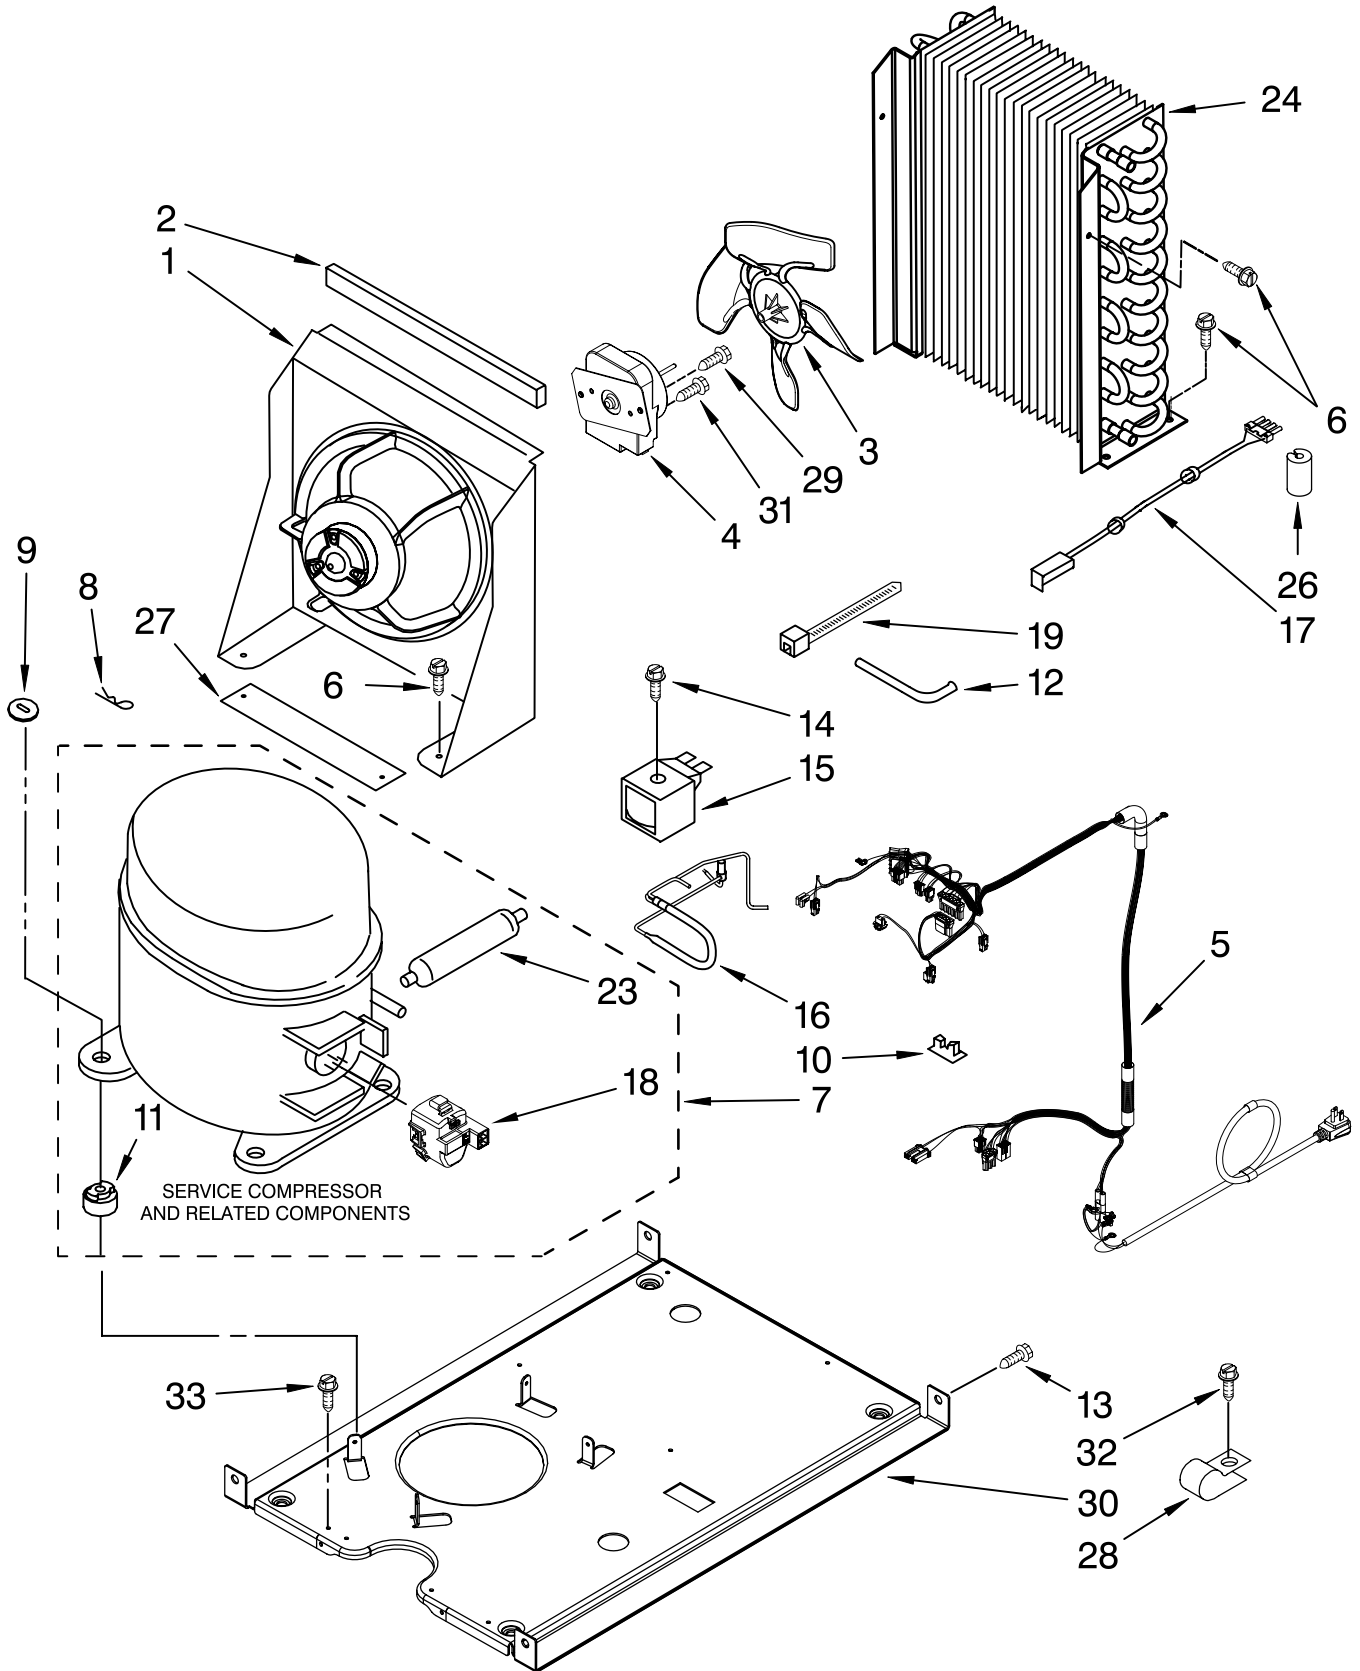

UNIT PARTS

For Models: KUIS15NRTW2, KUIS15NRTT2, KUIS15NRTB2, KUIS15NRTS2
(White) (Biscuit) (Black) (Stainless Steel)

FOR ORDERING INFORMATION REFER TO PARTS PRICE LIST

UNIT PARTS

For Models: KUIS15NRTW2, KUIS15NRTT2, KUIS15NRTB2, KUIS15NRTS2
(White)   (Biscuit)   (Black)   (Stainless Steel)

Illus. No.	Part No.	DESCRIPTION	Illus. No.	Part No.	DESCRIPTION	Illus. No.	Part No.	DESCRIPTION
1	2185532	Bracket, Fan Mtg.	10	1115375	Clip-Wiring	23		Drier
2	2185675	Pad, Foam	11		Grommet (4)		2319826	Production
3	2188935	Blade, Fan		2217318	Production		4387019	Service
4	2315558	Motor & Mounting Plate Assembly		4387558	Service	24	2313624	Condenser
5	W10209470	Wiring Harness, Complete Unit (Includes Power Cord)	12	2208415	Tube, Process	26	2319835	Grommet-Cond.(1)
			13	8281265	Screw	27	2217397	Pad, Foam (2)
6	304392	Screw	14	489472	Screw	28	2185960	Clamp-Power Cord
7	W10136195	Compressor (Includes Illus. 11 & 23)	15	W10206473	Coil, Solenoid	29	8281197	Screw
8	A201435	Clip, Mounting	16	2313806	Hot Gas Valve	30	2217388	Base, Unit
9	A201441	Shim (4)	17	2187629	Wiring Harness, Condenser Fan	31	8281196	Screw
			18	W10136197	Start Relay and Overload Combo Device	32	304392	Screw
			19	2155774	Strap	33	488500	Ground Screw
						<u>REFRIGERANT CHARGE</u>		
						6.5 OZ. (R134A)		

FOR ORDERING INFORMATION REFER TO PARTS PRICE LIST