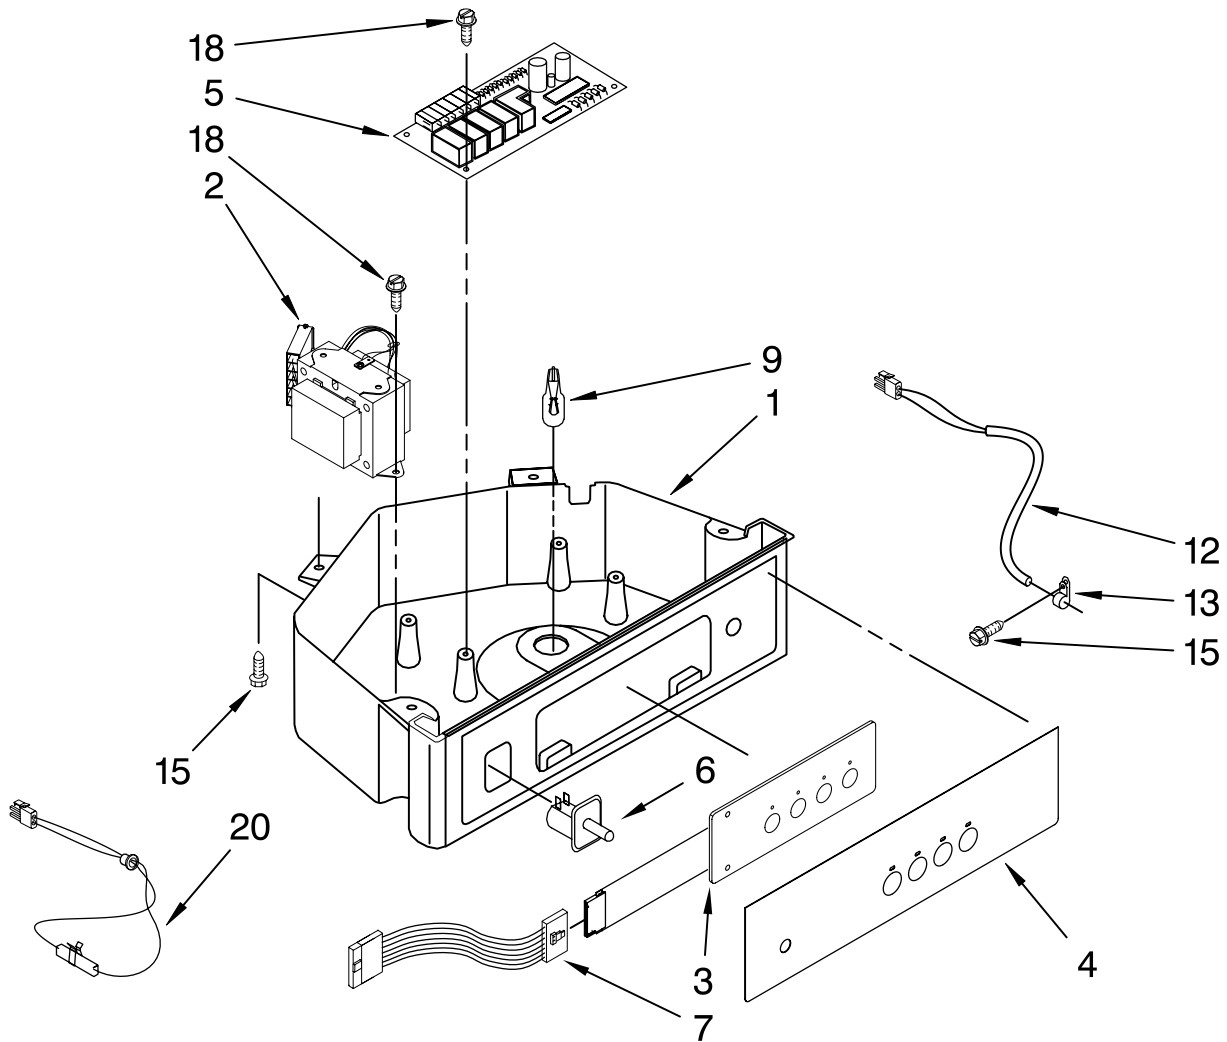

CONTROL PANEL PARTS

For Models: KUIS15NRTW3, KUIS15NRTT3, KUIS15NRTB3, KUIS15NRTS3
(White) (Biscuit) (Black) (Stainless Steel)

Illus. No.	Part No.	DESCRIPTION
1	2185738	Box, Control
2	2310139	Transformer
3	2304122	Assembly, Switch (ALSO ORDER #4)
4	W10206463	Overlay
5	W10226156	Control Board
6	2149705	Switch, Plunger Grid/Light
7	2187585	Wire Assy. Active Overlay Jumper
9	745362	Bulb
12	2313633	Thermostat, Bin
13	2185825	Clamp
15	3400884	Screw
18	3400850	Screw
20	2313635	Thermister, Ice Control

FOR ORDERING INFORMATION REFER TO PARTS PRICE LIST