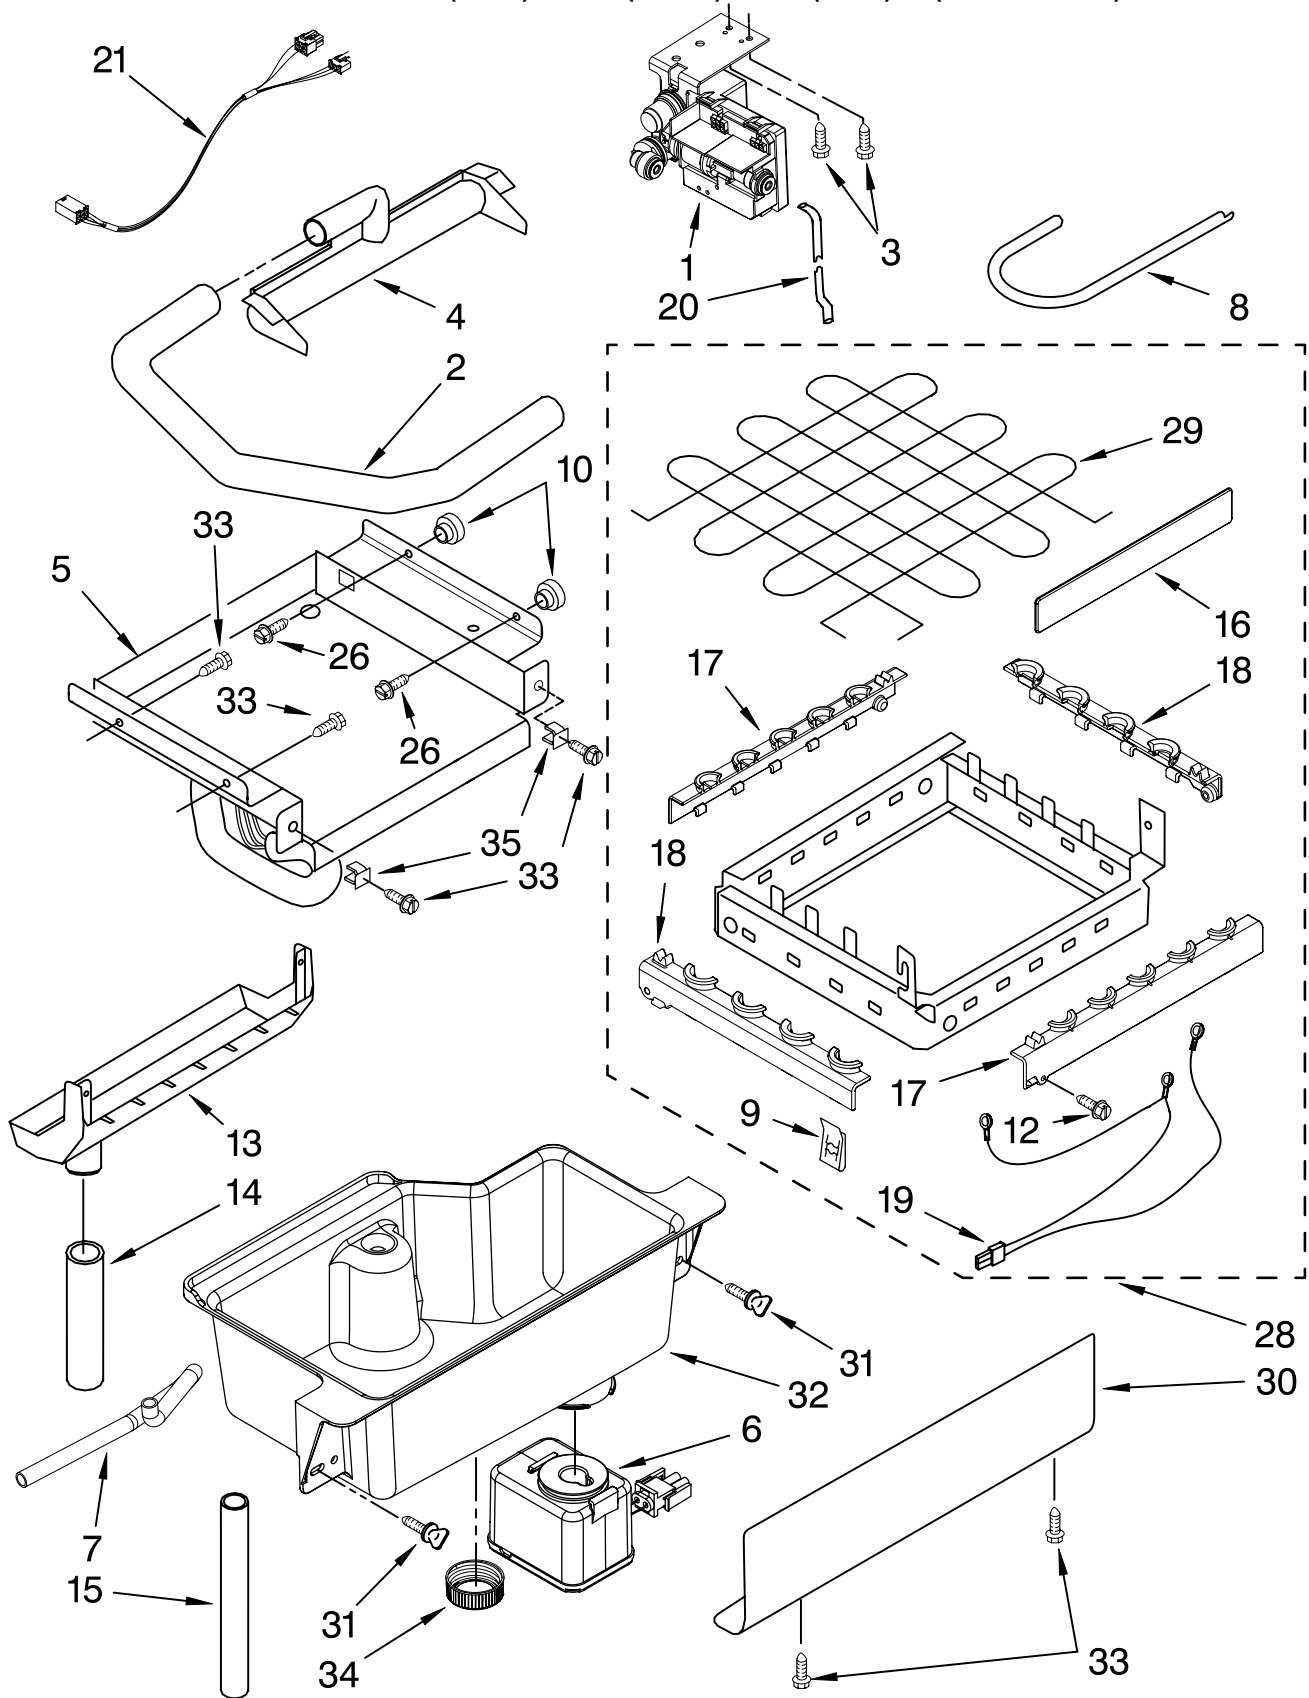

EVAPORATOR, ICE CUTTER GRID AND WATER PARTS

For Models: KUIS15NRTW3, KUIS15NRTT3, KUIS15NRTB3, KUIS15NRTS3

(White)

(Biscuit)

(Black)

(Stainless Steel)

FOR ORDERING INFORMATION REFER TO PARTS PRICE LIST

EVAPORATOR, ICE CUTTER GRID AND WATER PARTS

For Models: KUIS15NRTW3, KUIS15NRTT3, KUIS15NRTB3, KUIS15NRTS3

(White) (Biscuit) (Black) (Stainless Steel)

Illus. No.	Part No.	DESCRIPTION
1	W10163596	Valve, Complete Water
2	2217286	Tube, Plastic
3	488208	Screw
4	2185523	Dispenser, Water
5	W10218037	Evaporator
6	2313705	Pump, Drain
7	2313851	Tube, Reservoir Pump
8	W10122016	Tube, Water Fill
9	488660	Nut, Speed
10	836667	Spacer
12	489443	Screw
13	2185625	Reservoir, Water Slide
14	2185626	Tube
15	2313890	Hose, Overflow
16	2313604	Guide-Ice, Grid
17	2313603	Bracket, Rear
	W10136175	Bracket, Front
18	2313602	Bracket, Side Left and Right
19	W10218014	Harness, Grid
20	W10218065	Tube
21	2310169	Wire Assembly (Valve)
26	3400886	Screw
28	W10218012	Grid Assembly (Complete)
29	2174754	Wire, Grid Cutter
30	2185570	Cover, Grid
31	8281228	Thumbscrew
32	2324334	Reservoir, Water
33	3400884	Screw
34	2185696	Cap, Drain
35	3400909	Nut, Push-In

FOR ORDERING INFORMATION REFER TO PARTS PRICE LIST