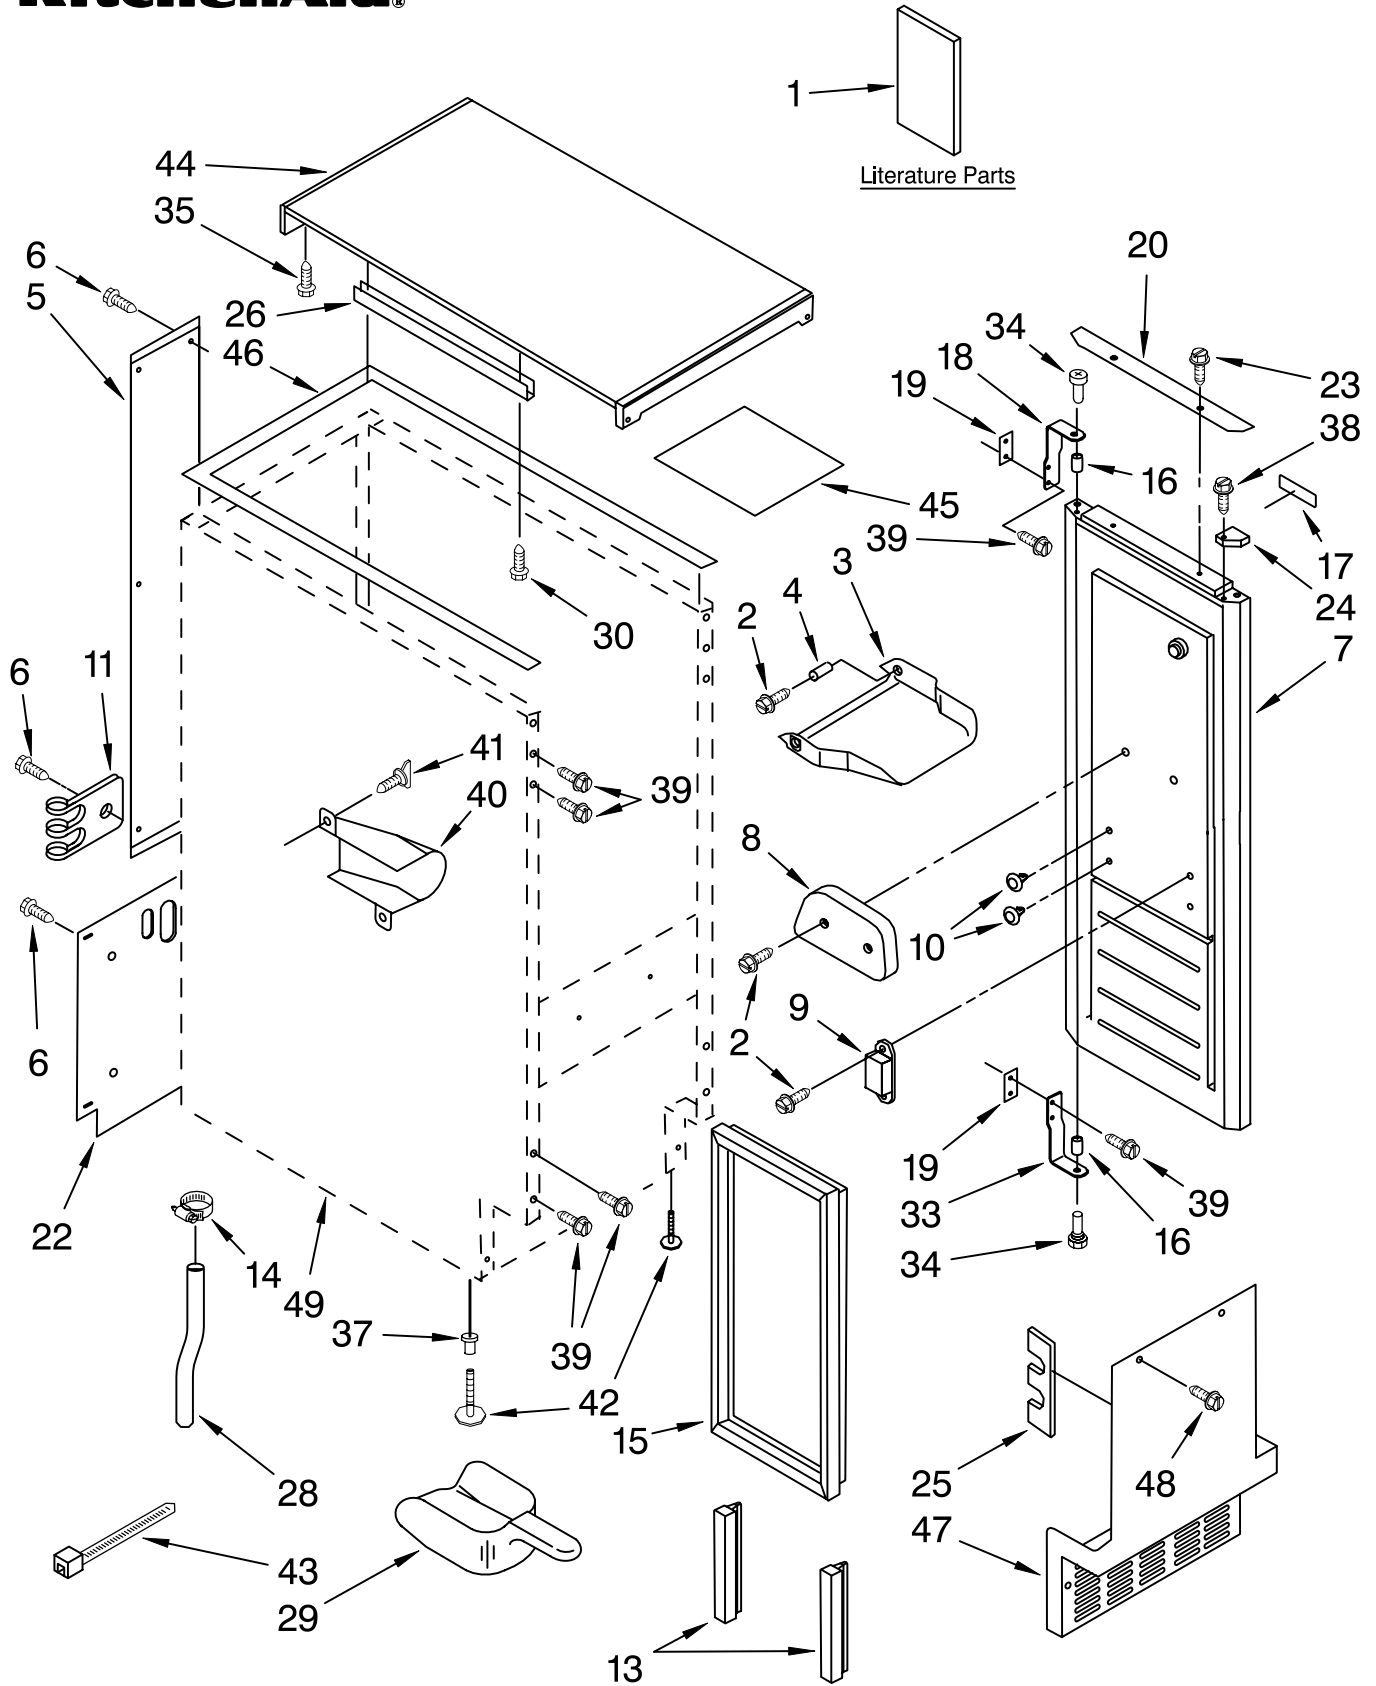

CABINET LINER AND DOOR PARTS

For Models: KUIS15NRTW3, KUIS15NRTT3, KUIS15NRTB3, KUIS15NRTS3

(White)

(Biscuit)

(Black)

(Stainless Steel)

ICE CUBE
MAKER

KitchenAid®

FOR ORDERING INFORMATION REFER TO PARTS PRICE LIST

CABINET LINER AND DOOR PARTS

For Models: KUIS15NRTW3, KUIS15NRTT3, KUIS15NRTB3, KUIS15NRST3

(White)   (Biscuit)   (Black)   (Stainless Steel)

Illus. No.	Part No.	DESCRIPTION	Illus. No.	Part No.	DESCRIPTION	Illus. No.	Part No.	DESCRIPTION
1		Literature Parts	18	2185710	Hinge, Top	29	585158	Scoop
	W10206423	Use & Care Guide	19	2185709	Shim, Hinge	30	3400884	Screw
	W10206442	Service & Wiring Sheet	20		Handle, Door	33	2185711	Hinge, Bottom
				2208492W	White	34	2185712	Pin, Hinge
2	3400886	Screw		2208492T	Biscuit	35	489048	Screw, Ground
3	2185742	Bin, Door		2208492B	Black	37	3400240	Nut, Leg Leveler
4	2185678	Spacer	22	W10136199	Assembly, Unit Cover	38	348689	Screw
5	2217394	Cover, Wiring				39	8281265	Screw
6	489442	Screw	23		Screw	40	2185927	Holder, Scoop
7		Door		8281188	White	41	8281228	Thumbscrew
	2932803W	White		8281187	Biscuit	42	3374849	Leg, Leveler (4)
	2932803T	Biscuit	24	8281186	Black	43	2155774	Strap
	2932803B	Black			Filler, Endcap Left Side	44		Top
	2932803BS	Stainless Steel		2185655W	White		2929700W	White
8	2185695	Cam, Door		2185655T	Biscuit		2929700T	Biscuit
9	2217393	Assembly, Magnetic Catch		2185655B	Black		2929700B	Black
10	2151652	Plug, Hole			Right Side	45	2185690	Shield, Electrical
11	2208136	Clamp		2185656W	White	46	2217293	Gasket, Top Panel
13	2217367	Gasket, Bottom		2185656T	Biscuit	47		Grill, Front
14	489503	Clamp		2185656B	Black		2185571W	White
15	2217294	Gasket, Door	25	2185756	Pad, Foam		2185571T	Biscuit
16	2185640	Sleeve, Hinge	26	2185691	Channel, Wiring		2185571B	Black
17		Nameplate	28	2185989	Tube, Drain	48	489474	Screw
	W10046670	White				49		Cabinet & Liner (NOT SERVICED)
	W10046700	Biscuit						
	W10046640	Black						
	W10046610	Grey						

FOR ORDERING INFORMATION REFER TO PARTS PRICE LIST