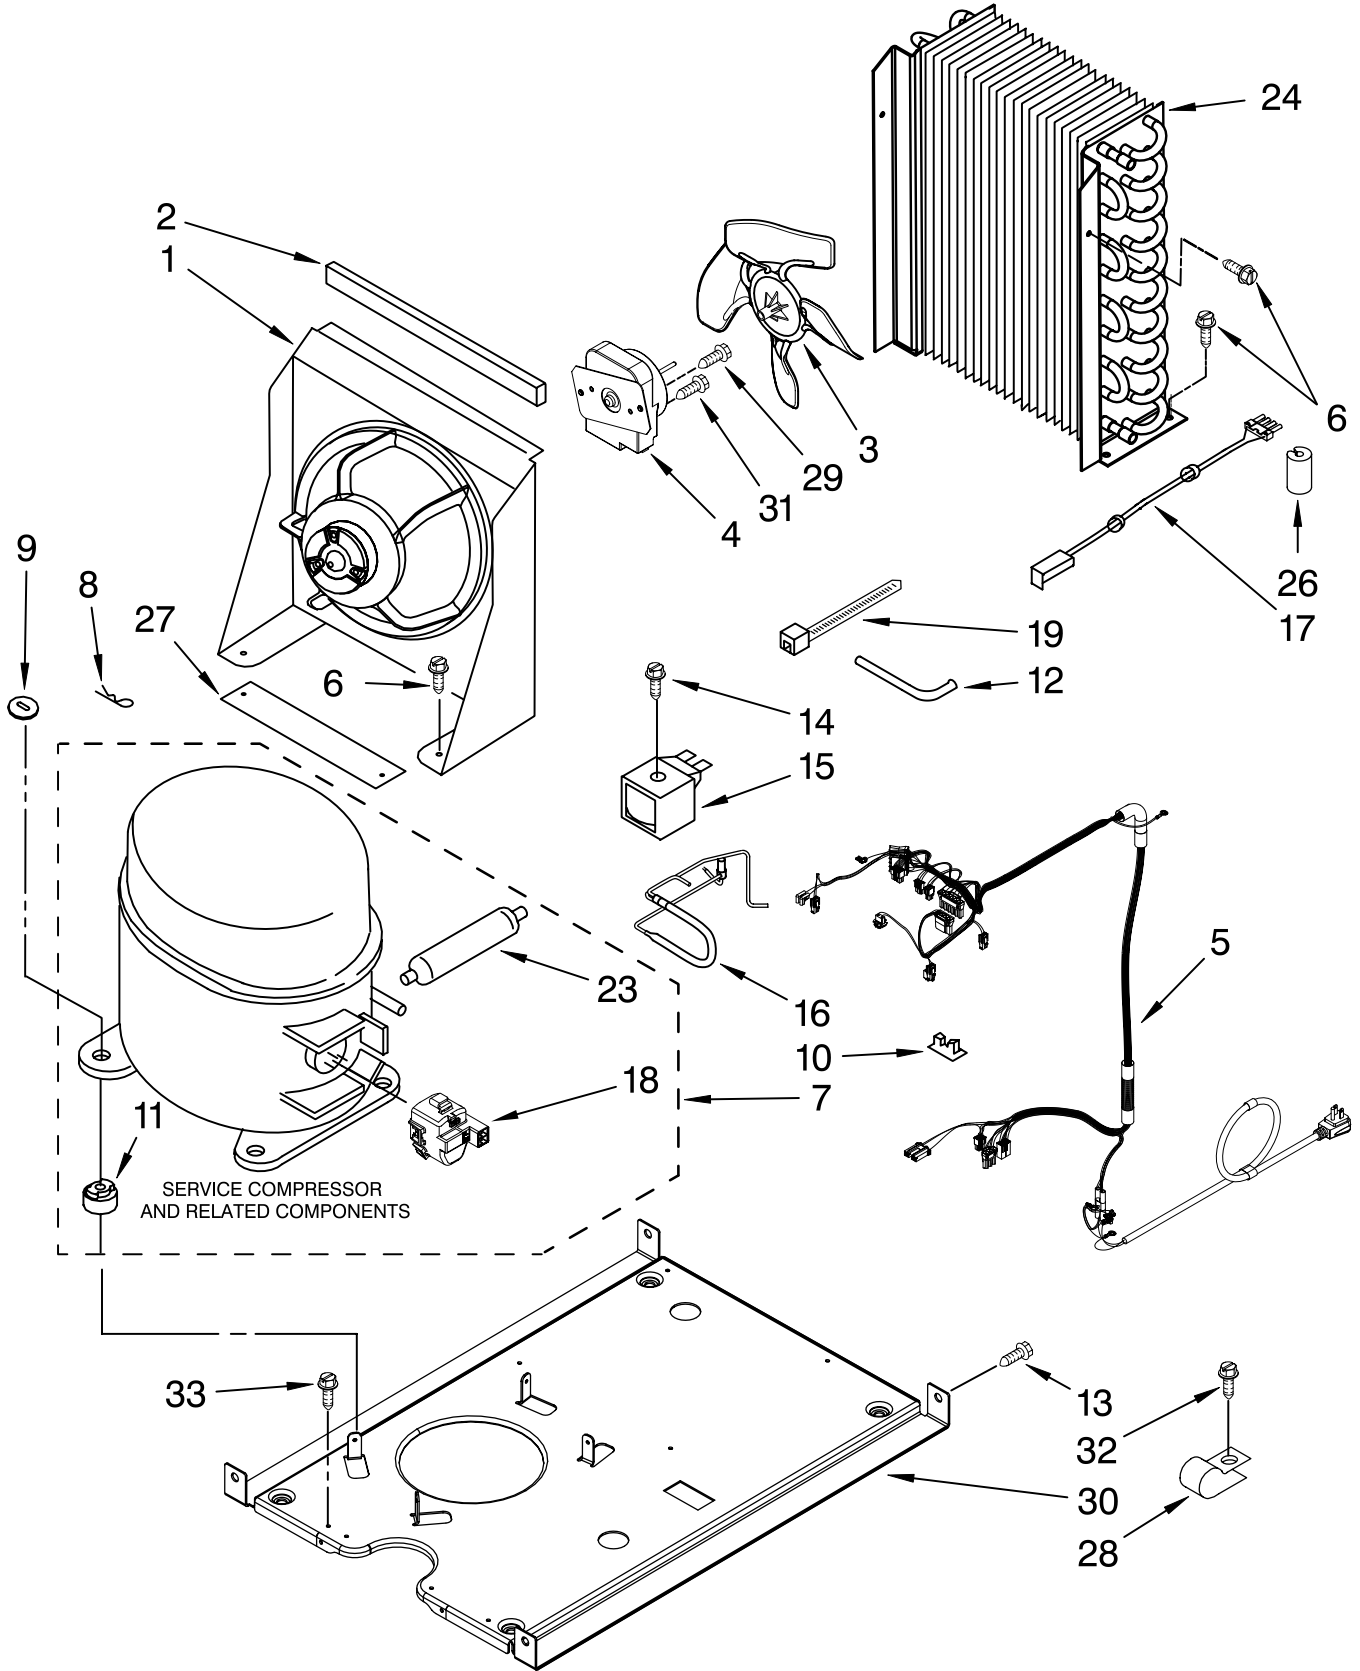

UNIT PARTS

For Models: KUIS15NRTW3, KUIS15NRTT3, KUIS15NRTB3, KUIS15NRTS3
(White) (Biscuit) (Black) (Stainless Steel)

FOR ORDERING INFORMATION REFER TO PARTS PRICE LIST

UNIT PARTS

For Models: KUIS15NRTW3, KUIS15NRTT3, KUIS15NRTB3, KUIS15NRTS3
(White)   (Biscuit)   (Black)   (Stainless Steel)

Illus. No.	Part No.	DESCRIPTION	Illus. No.	Part No.	DESCRIPTION	Illus. No.	Part No.	DESCRIPTION
1	2185532	Bracket, Fan Mtg.	10	1115375	Clip-Wiring	24	2313624	Condenser
2	2185675	Pad, Foam	11		Grommet (4)	26	2319835	Grommet-Cond.(1)
3	2188935	Blade, Fan		2217318	Production	27	2217397	Pad, Foam (2)
4	2315558	Motor & Mounting Plate Assembly		4387558	Service	28	2185960	Clamp-Power Cord
5	W10193296	Wiring Harness, Complete Unit (Includes Power Cord)	12	2208415	Tube, Process	29	8281197	Screw
6	304392	Screw	13	8281265	Screw	30	2217388	Base, Unit
7	W10136195	Compressor (Includes Illus. 11 & 23)	14	489472	Screw	31	8281196	Screw
8	3405028	Clip, Mounting	15	W10206473	Coil, Solenoid	32	304392	Screw
9	A201441	Shim (4)	16	2313806	Hot Gas Valve	33	488500	Ground Screw
			17	2187629	Wiring Harness, Condenser Fan	REFRIGERANT CHARGE		
			18	W10136197	Start Relay and Overload Combo Device			6.5 OZ. (R134A)
			19	851095	Strap			
			23		Drier			
				2319826	Production			
				W10183199	Service			

FOR ORDERING INFORMATION REFER TO PARTS PRICE LIST