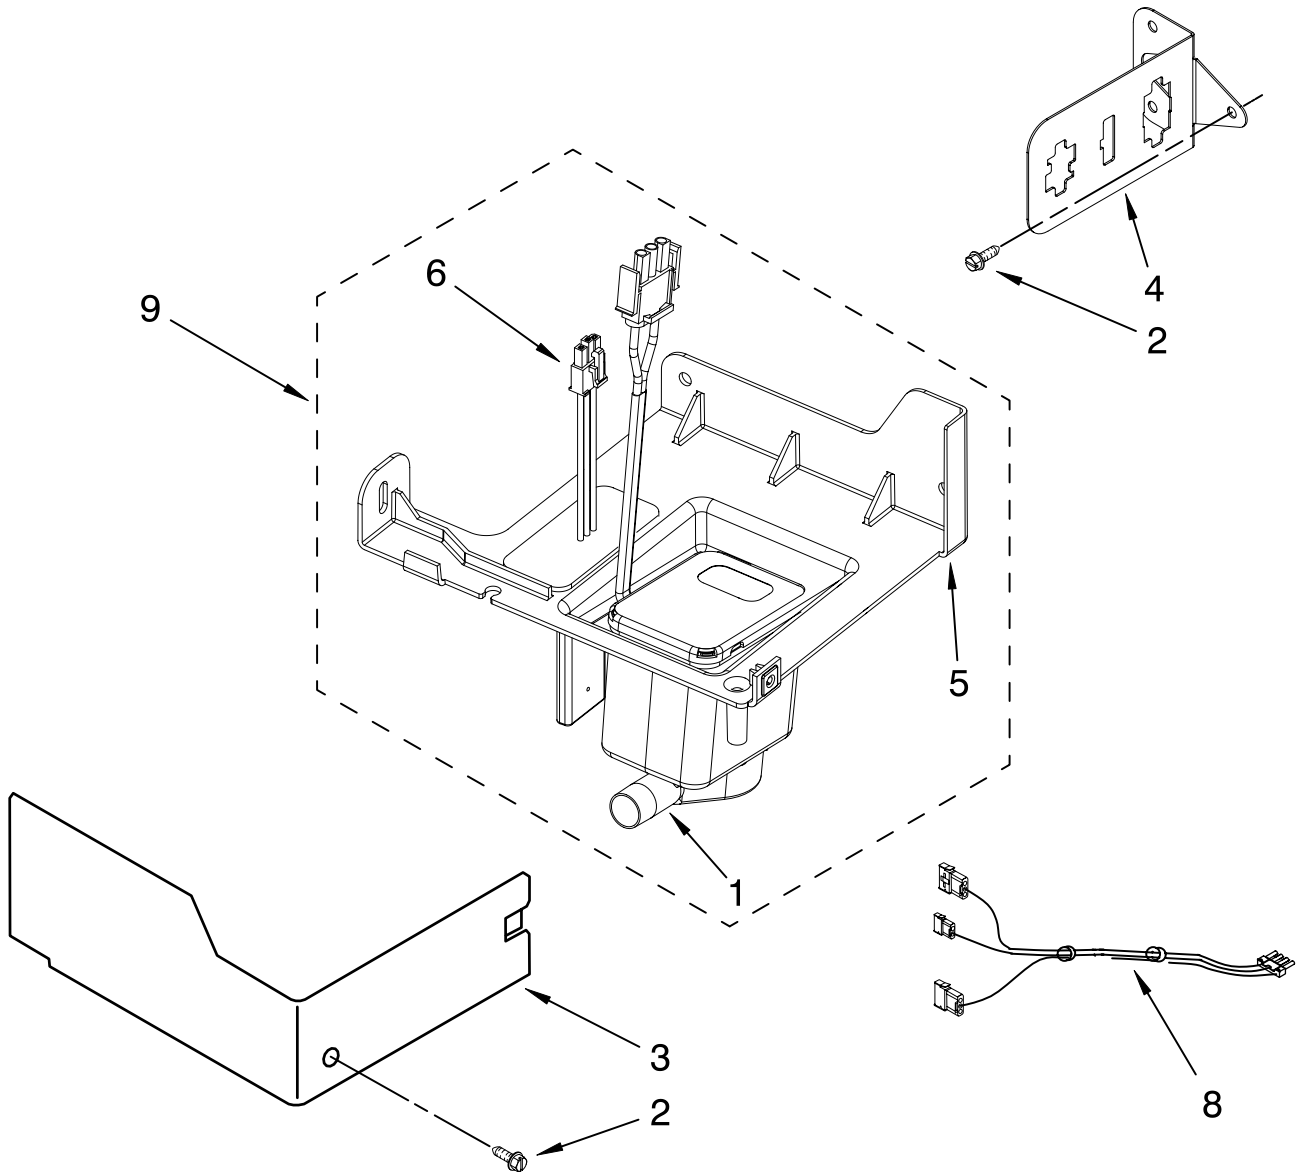

PUMP PARTS

For Models: KUIS15NRTW3, KUIS15NRTT3, KUIS15NRTB3, KUIS15NRTS3
(White) (Biscuit) (Black) (Stainless Steel)

Illus. No.	Part No.	DESCRIPTION
1	2313628	Pump-Recirculating
2	3400884	Screw 8-18 X 5/8
3	2185677	Cover, Pump
4	2313844	Bracket, Connector Assembly
5	2313627	Bracket-Pump
6	2313643	Sensor-Water Level
8	2310092	Wiring Harness Main To Pump
9	2313702	Pump Assembly

FOR ORDERING INFORMATION REFER TO PARTS PRICE LIST