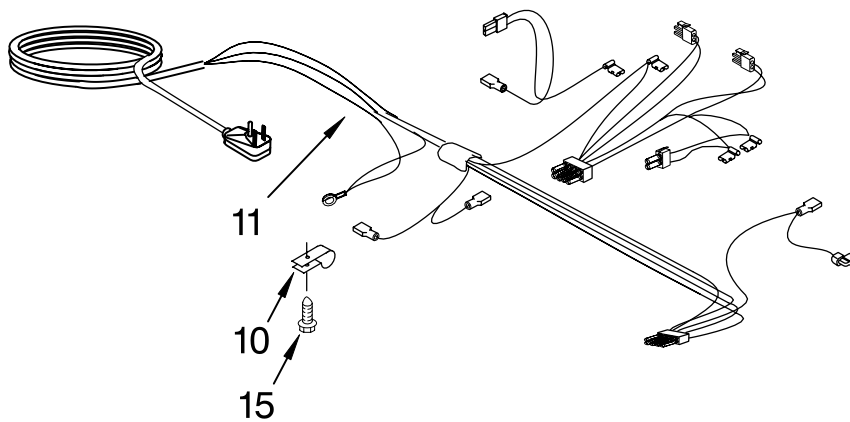

FOR ORDERING INFORMATION REFER TO PARTS PRICE LIST