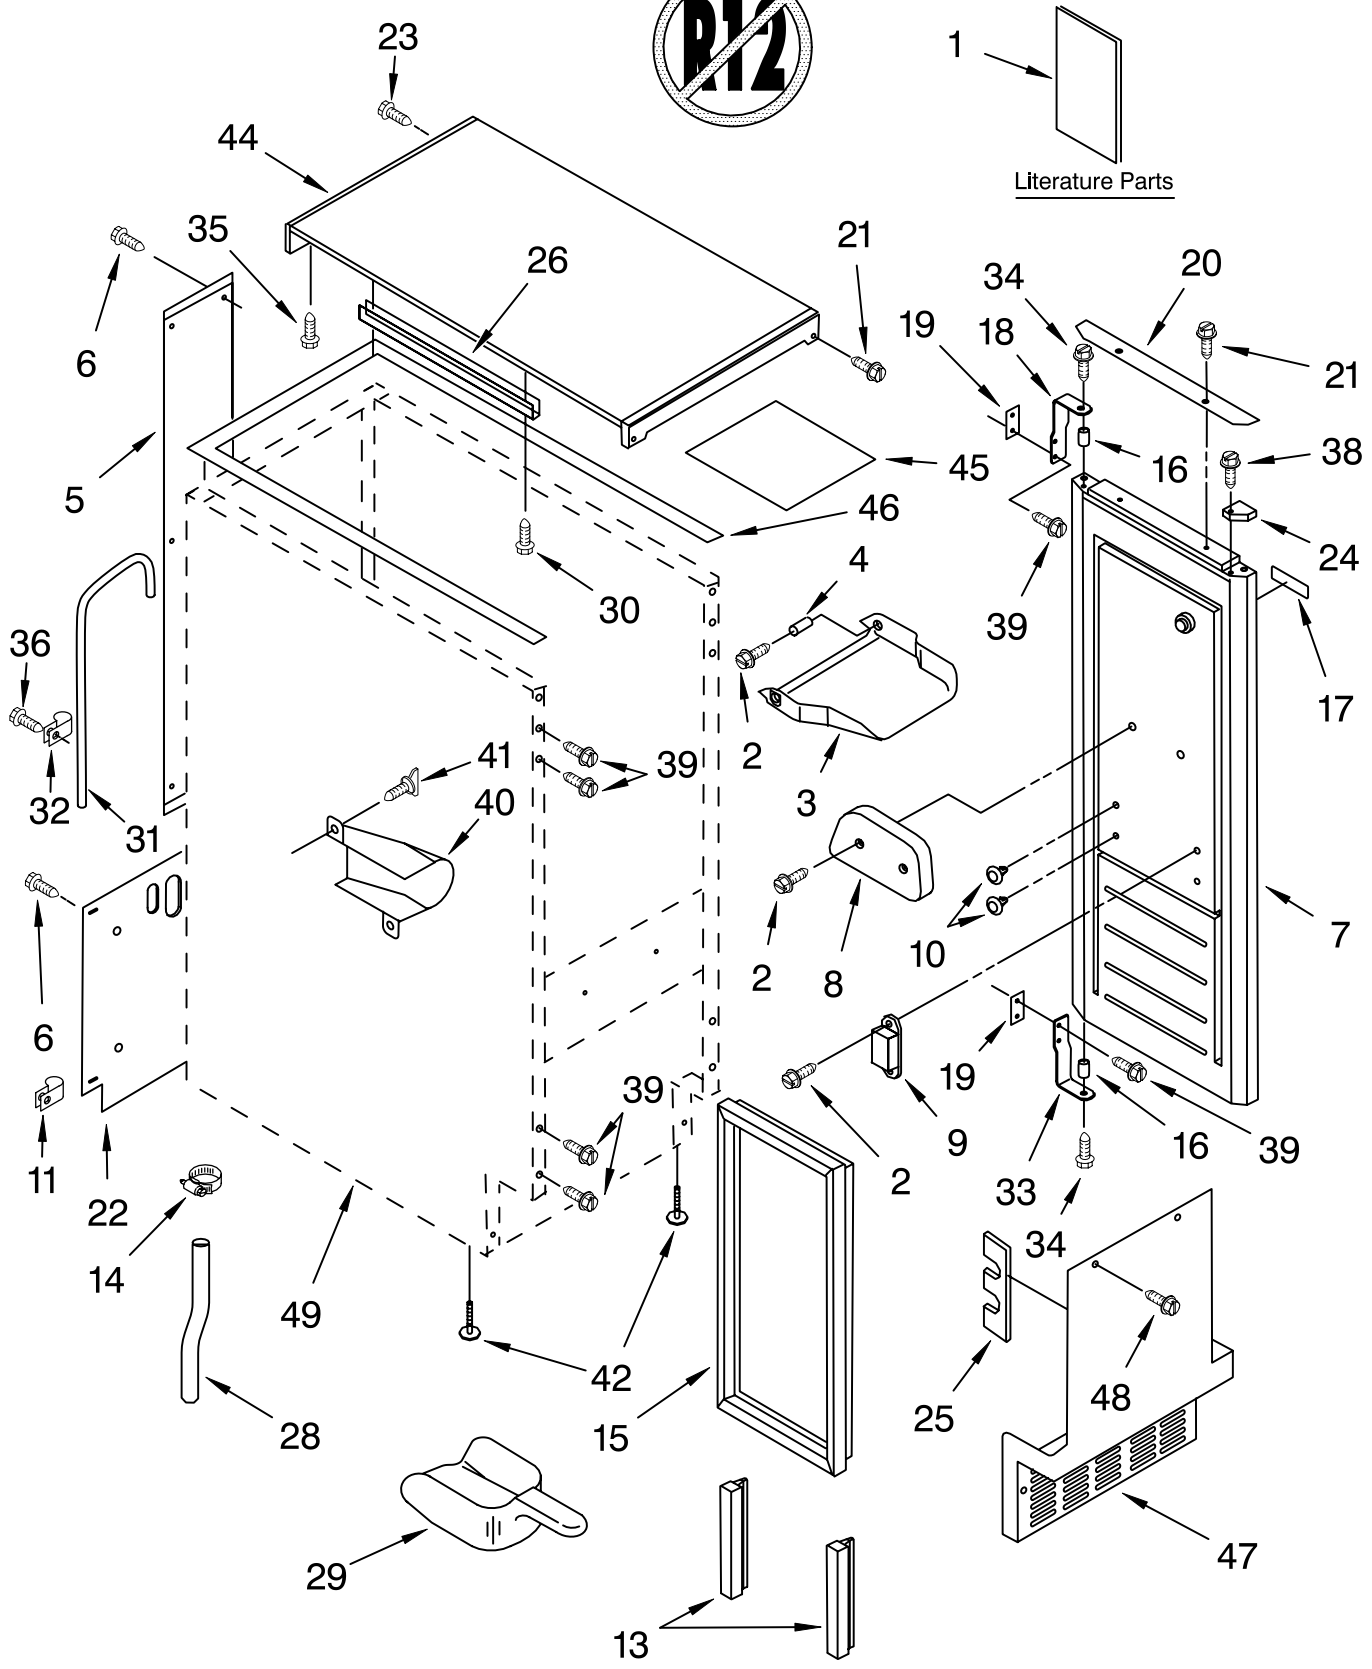

# CABINET LINER AND DOOR PARTS

ICE CUBE  
MAKER

**KitchenAid**®

For Models: KUIS15PRHW4, KUIS15PRHB4  
(WHITE) (BLACK)

FOR ORDERING INFORMATION REFER TO PARTS PRICE LIST