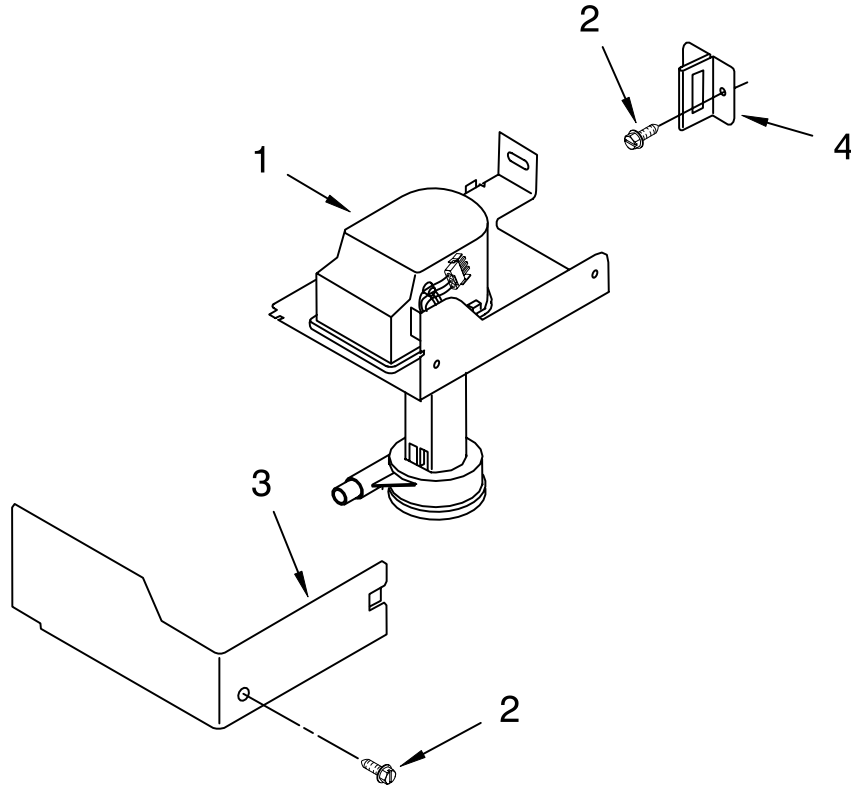

PUMP PARTS

For Models: KUIS15PRHW4, KUIS15PRHB4
(WHITE) (BLACK)

Illus. No.	Part No.	DESCRIPTION
1	2217220	Pump, Water (Complete)
2	3400884	Screw 8-18 X 5/8
3	2185677	Cover, Pump
4	2185585	Bracket, Connector Assembly

FOR ORDERING INFORMATION REFER TO PARTS PRICE LIST