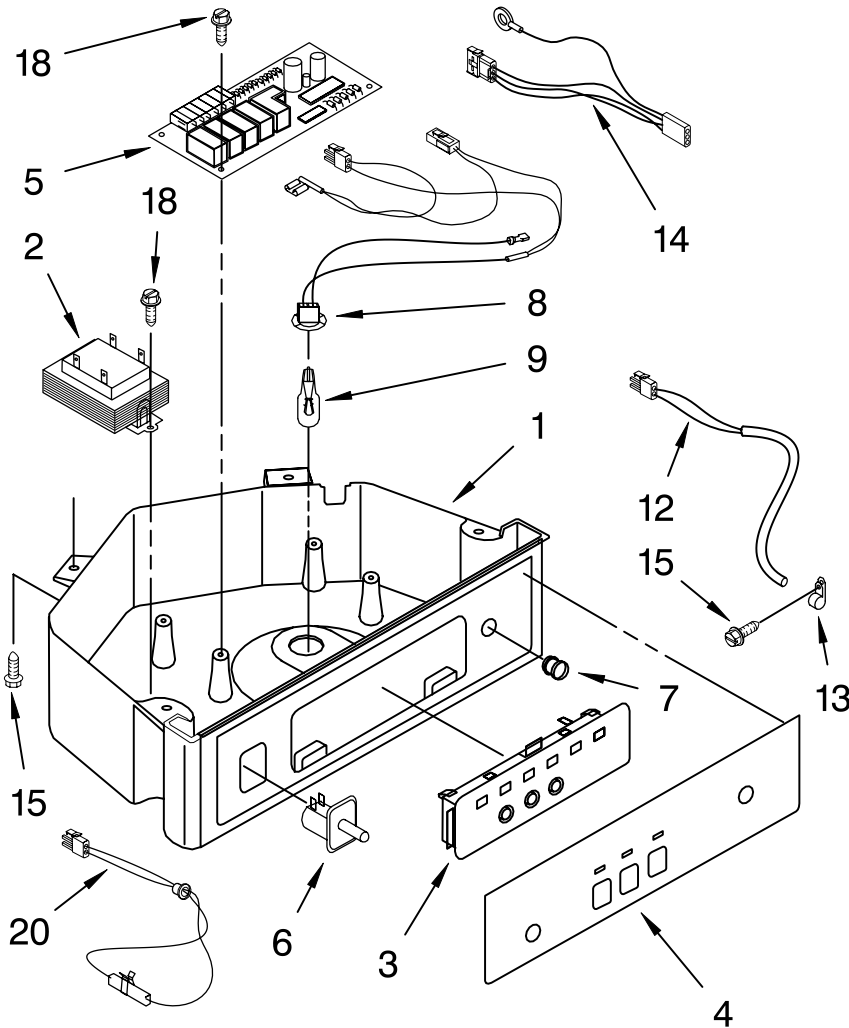

# EVAPORATOR, ICE CUTTER GRID AND WATER PARTS

For Models: KUIS15PRHW4, KUIS15PRHB4  
(WHITE) (BLACK)

Illus. No.	Part No.	DESCRIPTION
1	2185758	Valve, Complete Water
2	2217286	Tube, Plastic
3	488687	Screw 8-15 X 5/8
4	2185523	Dispenser, Water
5	2217269	Evaporator
6	627018	Nut, Compression
7	841707	Insert, Tube
8	2172593	Tube, Water Fill
9	488660	Nut, Speed
10	836667	Spacer
11	2208539	Fastener, Pushnut
12	489443	Screw
13	2185625	Reservoir, Water Slide
14	2185626	Tube
15	2185673	Hose, Overflow
16	2217310	Guide-Ice, Grid
17	2185615	Bracket, Front and Rear
18	2185611	Bracket, Side Left and Right
19	2185681	Harness, Grid
20	2208533	Tube
21	487627	Ball Sleeve
22	487857	Nut Ball, Sleeve
26	3400886	Screw 8-18 X 1 1/4
28	2185614	Grid Assembly (Complete)
39	2174754	Wire, Grid Cutter
41	2185570	Cover, Grid
42	8281228	Thumbscrew
43	2185624	Reservoir, Water
44	3400884	Screw 8-18 X 5/8
45	2185696	Cap, Drain
46	3400909	Nut, Push-In

# PUMP PARTS

For Models: KUIS15PRHW4, KUIS15PRHB4  
(WHITE) (BLACK)

<b>Illus. No.</b>	<b>Part No.</b>	<b>DESCRIPTION</b>
1	2217220	Pump, Water (Complete)
2	3400884	Screw 8-18 X 5/8
3	2185677	Cover, Pump
4	2185585	Bracket, Connector Assembly

# CONTROL PANEL PARTS

For Models: KUIS15PRHW4, KUIS15PRHB4  
(WHITE) (BLACK)

Illus. No.	Part No.	DESCRIPTION
1	2185738	Box, Control
2	2185657	Transformer
3	2185592	Assembly, Switch (ALSO ORDER #4)
4	2208317W	Overlay
5	6100499	P.C. Board
6	2149705	Switch, Plunger
7	2185694	Lens, LED
8	2185692	Wiring Harness Grid/ Light
9	745362	Bulb
10	2185788	Clamp
11	2187286	Wiring Harness, Complete Unit (Includes Power Cord)
12	2217288	Thermostat, Bin
13	2185825	Clamp
14	2185703	Wiring Harness, Main to Pump,
15	3400884	Screw 8-18 X 5/8
18	3400850	Screw 8-16 X 3/8
20	2217289	Thermister, Ice Control