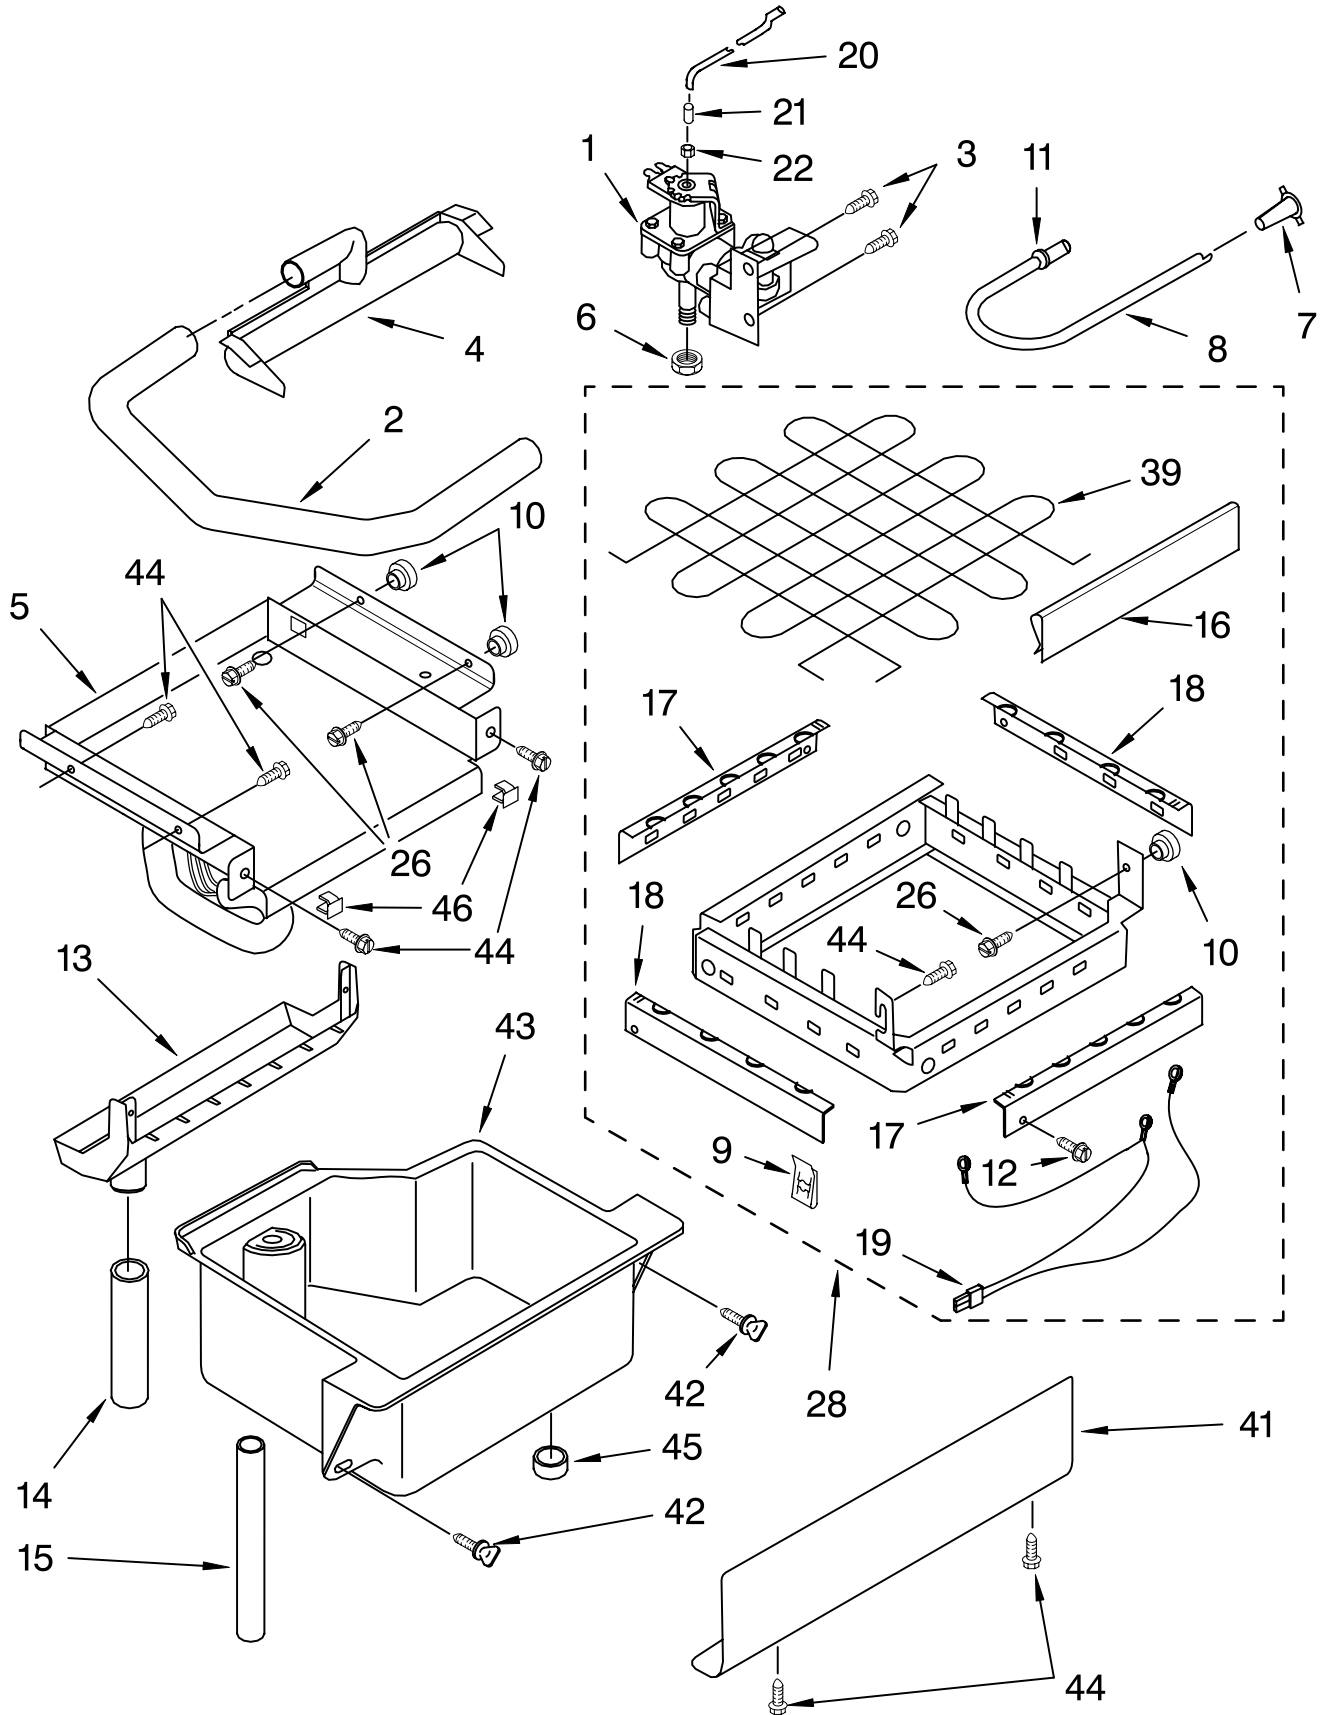

EVAPORATOR, ICE CUTTER GRID AND WATER PARTS

For Models: KUIS15PRHW4, KUIS15PRHB4
(WHITE) (BLACK)

FOR ORDERING INFORMATION REFER TO PARTS PRICE LIST

EVAPORATOR, ICE CUTTER GRID AND WATER PARTS

For Models: KUIS15PRHW4, KUIS15PRHB4
(WHITE) (BLACK)

Illus. No.	Part No.	DESCRIPTION
1	2185758	Valve, Complete Water
2	2217286	Tube, Plastic
3	488687	Screw 8-15 X 5/8
4	2185523	Dispenser, Water
5	2217269	Evaporator
6	627018	Nut, Compression
7	841707	Insert, Tube
8	2172593	Tube, Water Fill
9	488660	Nut, Speed
10	836667	Spacer
11	2208539	Fastener, Pushnut
12	489443	Screw
13	2185625	Reservoir, Water Slide
14	2185626	Tube
15	2185673	Hose, Overflow
16	2217310	Guide-Ice, Grid
17	2185615	Bracket, Front and Rear
18	2185611	Bracket, Side Left and Right
19	2185681	Harness, Grid
20	2208533	Tube
21	487627	Ball Sleeve
22	487857	Nut Ball, Sleeve
26	3400886	Screw 8-18 X 1 1/4
28	2185614	Grid Assembly (Complete)
39	2174754	Wire, Grid Cutter
41	2185570	Cover, Grid
42	8281228	Thumbscrew
43	2185624	Reservoir, Water
44	3400884	Screw 8-18 X 5/8
45	2185696	Cap, Drain
46	3400909	Nut, Push-In

FOR ORDERING INFORMATION REFER TO PARTS PRICE LIST