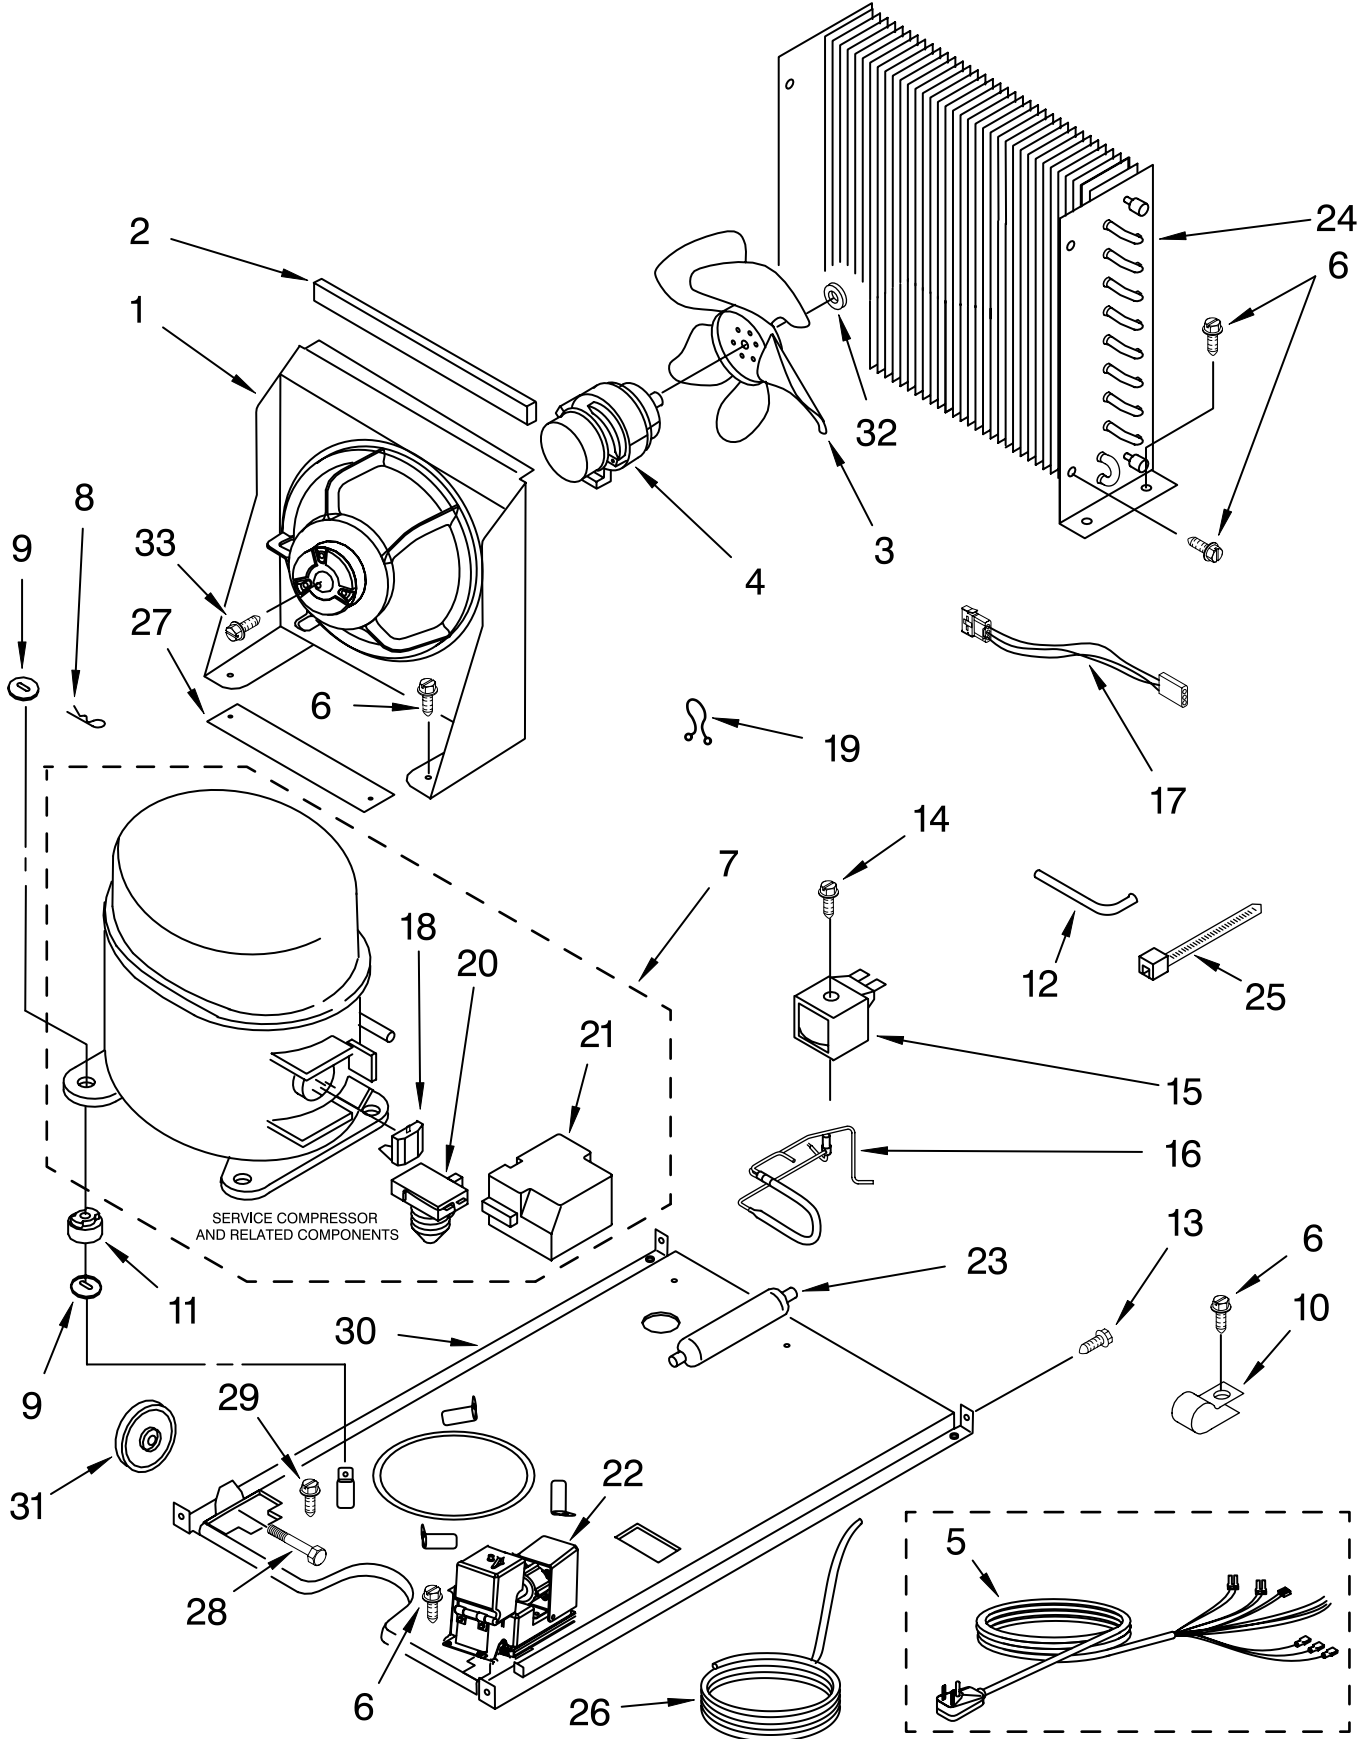

UNIT PARTS

For Models: KUIS15PRHW4, KUIS15PRHB4
(WHITE) (BLACK)

FOR ORDERING INFORMATION REFER TO PARTS PRICE LIST

UNIT PARTS

For Models: KUIS15PRHW4, KUIS15PRHB4
(WHITE) (BLACK)

Illus. No.	Part No.	DESCRIPTION
1	2185532	Bracket, Fan Mtg.
2	2185675	Pad, Foam
3	2190685	Blade, Fan
4	2188537	Motor, Fan
5		Wiring Harness, Complete Unit (See #11 On Control Panel Parts Page)
6	304392	Screw 8-18 X 1/2
7	2208370	Compressor
8	A201435	Clip, Mounting
9	A201441	Shim (4)
10	2185960	Clamp (Power Cord)
11	2217318	Grommet (4)
12	2208415	Tube, Process
13	489423	Screw
14	489472	Screw
15	759112	Coil, Solenoid
16	2208413	Valve, Body
17	2187267	Wiring Harness, Condenser Fan
18	2217223	Overload
19	2217322	Twist Loc
20	2217224	Relay, Start
21	2208371	Cover, Terminal
22	2208534	Pump, Drain
23	2209223	Drier
24	2185529	Condenser
25	851095	Wire Tie
26	2208499	Tube, Drainage
27	2185858	Pad, Foam (2)
28	3370389	Screw 10-32X15/16
29	488500	Screw, Ground 8-32 X 3/8
30	2185511	Base, Unit
31	302819	Wheel
32	486692	Nut, Speed
33	489494	Screw 8-32 X 3/4

REFRIGERANT CHARGE

6.5 OZ. (R134A)

FOR ORDERING INFORMATION REFER TO PARTS PRICE LIST