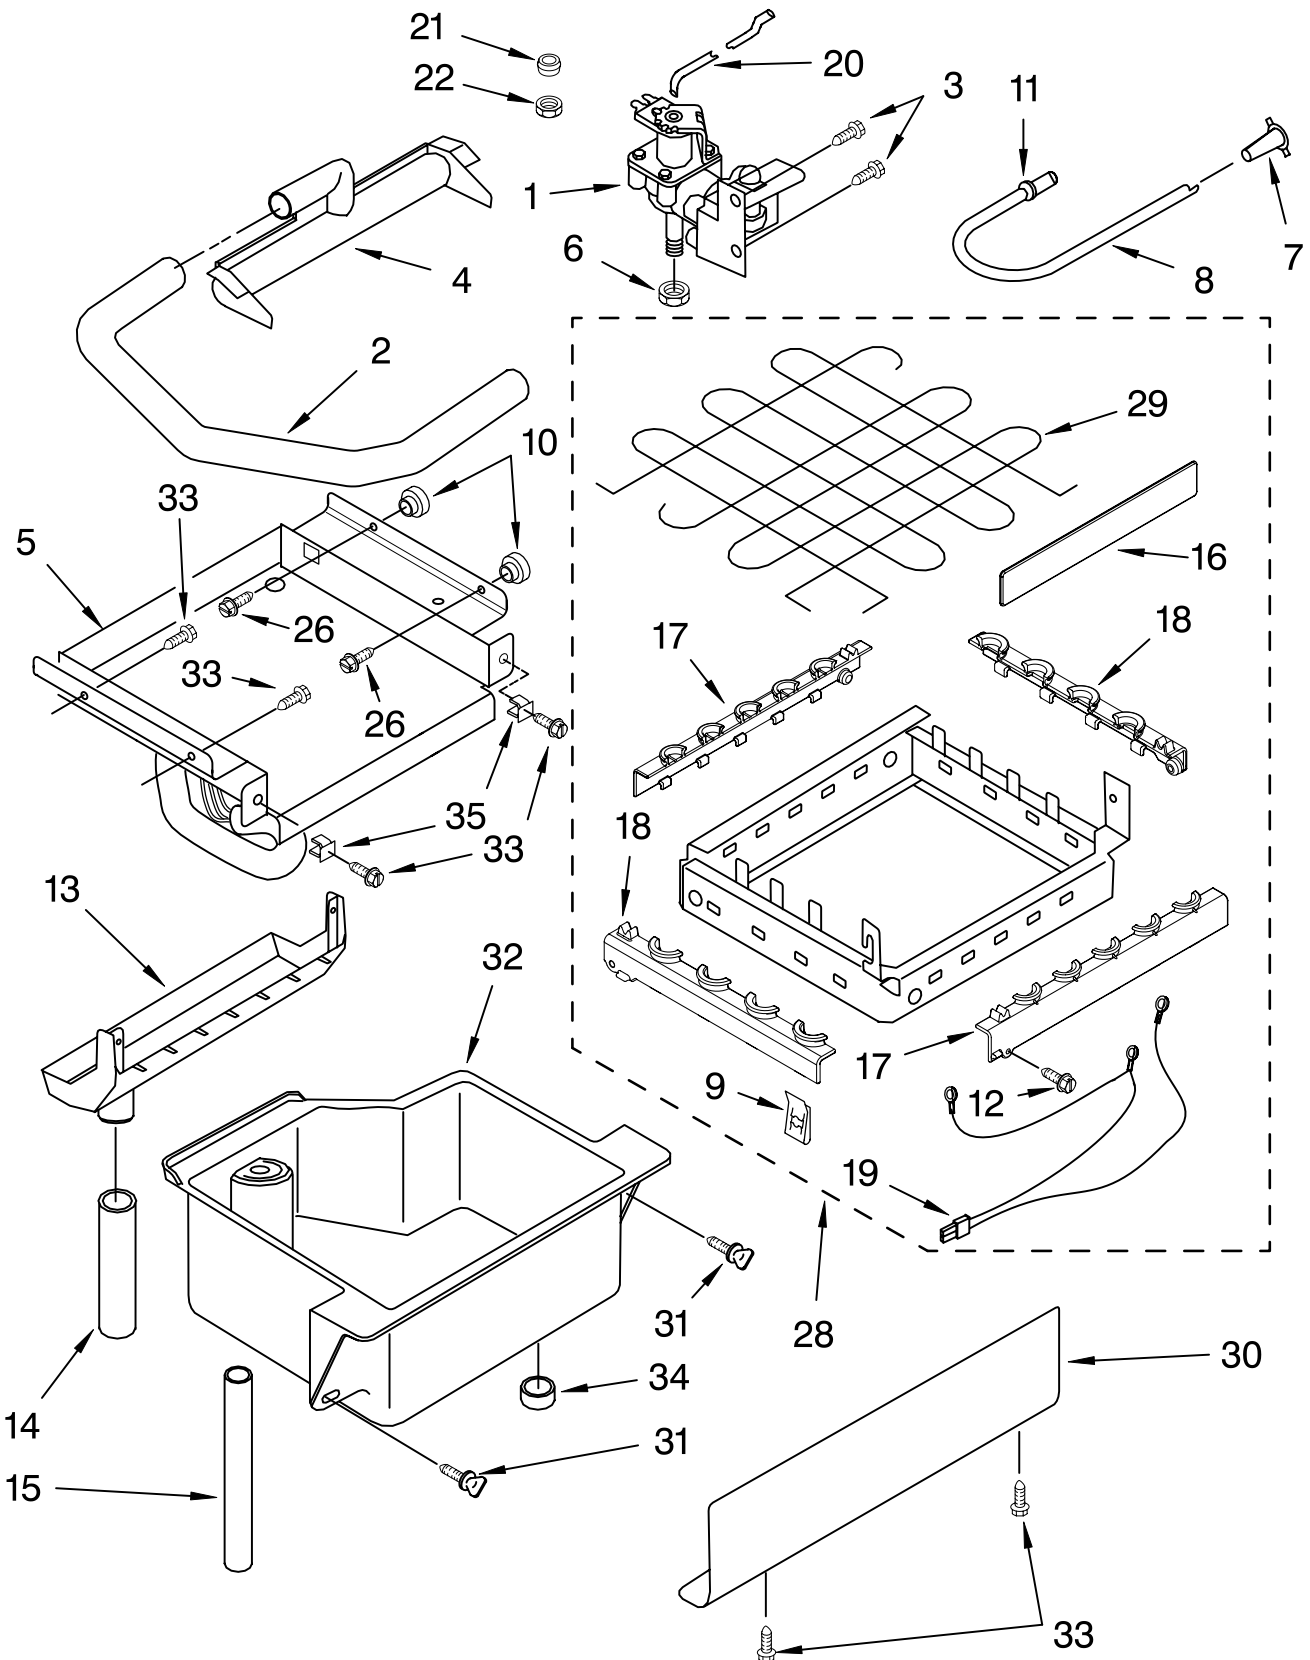

EVAPORATOR, ICE CUTTER GRID AND WATER PARTS

For Models: KUIS15PRHW8, KUIS15PRHB8

(White-Pump Model) (Black-Pump Model)

FOR ORDERING INFORMATION REFER TO PARTS PRICE LIST

EVAPORATOR, ICE CUTTER GRID AND WATER PARTS

For Models: KUIS15PRHW8, KUIS15PRHB8

(White-Pump Model) (Black-Pump Model)

Illus. No.	Part No.	DESCRIPTION
1	2185758	Valve, Complete Water
2	2217286	Tube, Plastic
3	488208	Screw
4	2185523	Dispenser, Water
5	2217269	Evaporator
6	627018	Nut, Compression
7	841707	Insert, Tube
8	2172593	Tube, Water Fill
9	488660	Nut, Speed
10	836667	Spacer
11	2208539	Fastener, Pushnut
12	489443	Screw
13	2185625	Reservoir, Water Slide
14	2185626	Tube
15	2185673	Hose, Overflow
16	2313604	Guide-Ice, Grid
17	2313603	Bracket, Front and Rear
18	2313602	Bracket, Side Left and Right
19	2185681	Harness, Grid
20	2208533	Tube
21	487627	Ball Sleeve
22	487857	Nut Ball, Sleeve
26	3400886	Screw 8-18 x 1 1/4
28	2313601	Grid Assembly (Complete)
29	2174754	Wire, Grid Cutter
30	2185570	Cover, Grid
31	8281228	Thumbscrew
32	8201653	Reservoir, Water
33	3400884	Screw 8-18 x 5/8
34	2185696	Cap, Drain
35	3400909	Nut, Push-In

FOR ORDERING INFORMATION REFER TO PARTS PRICE LIST