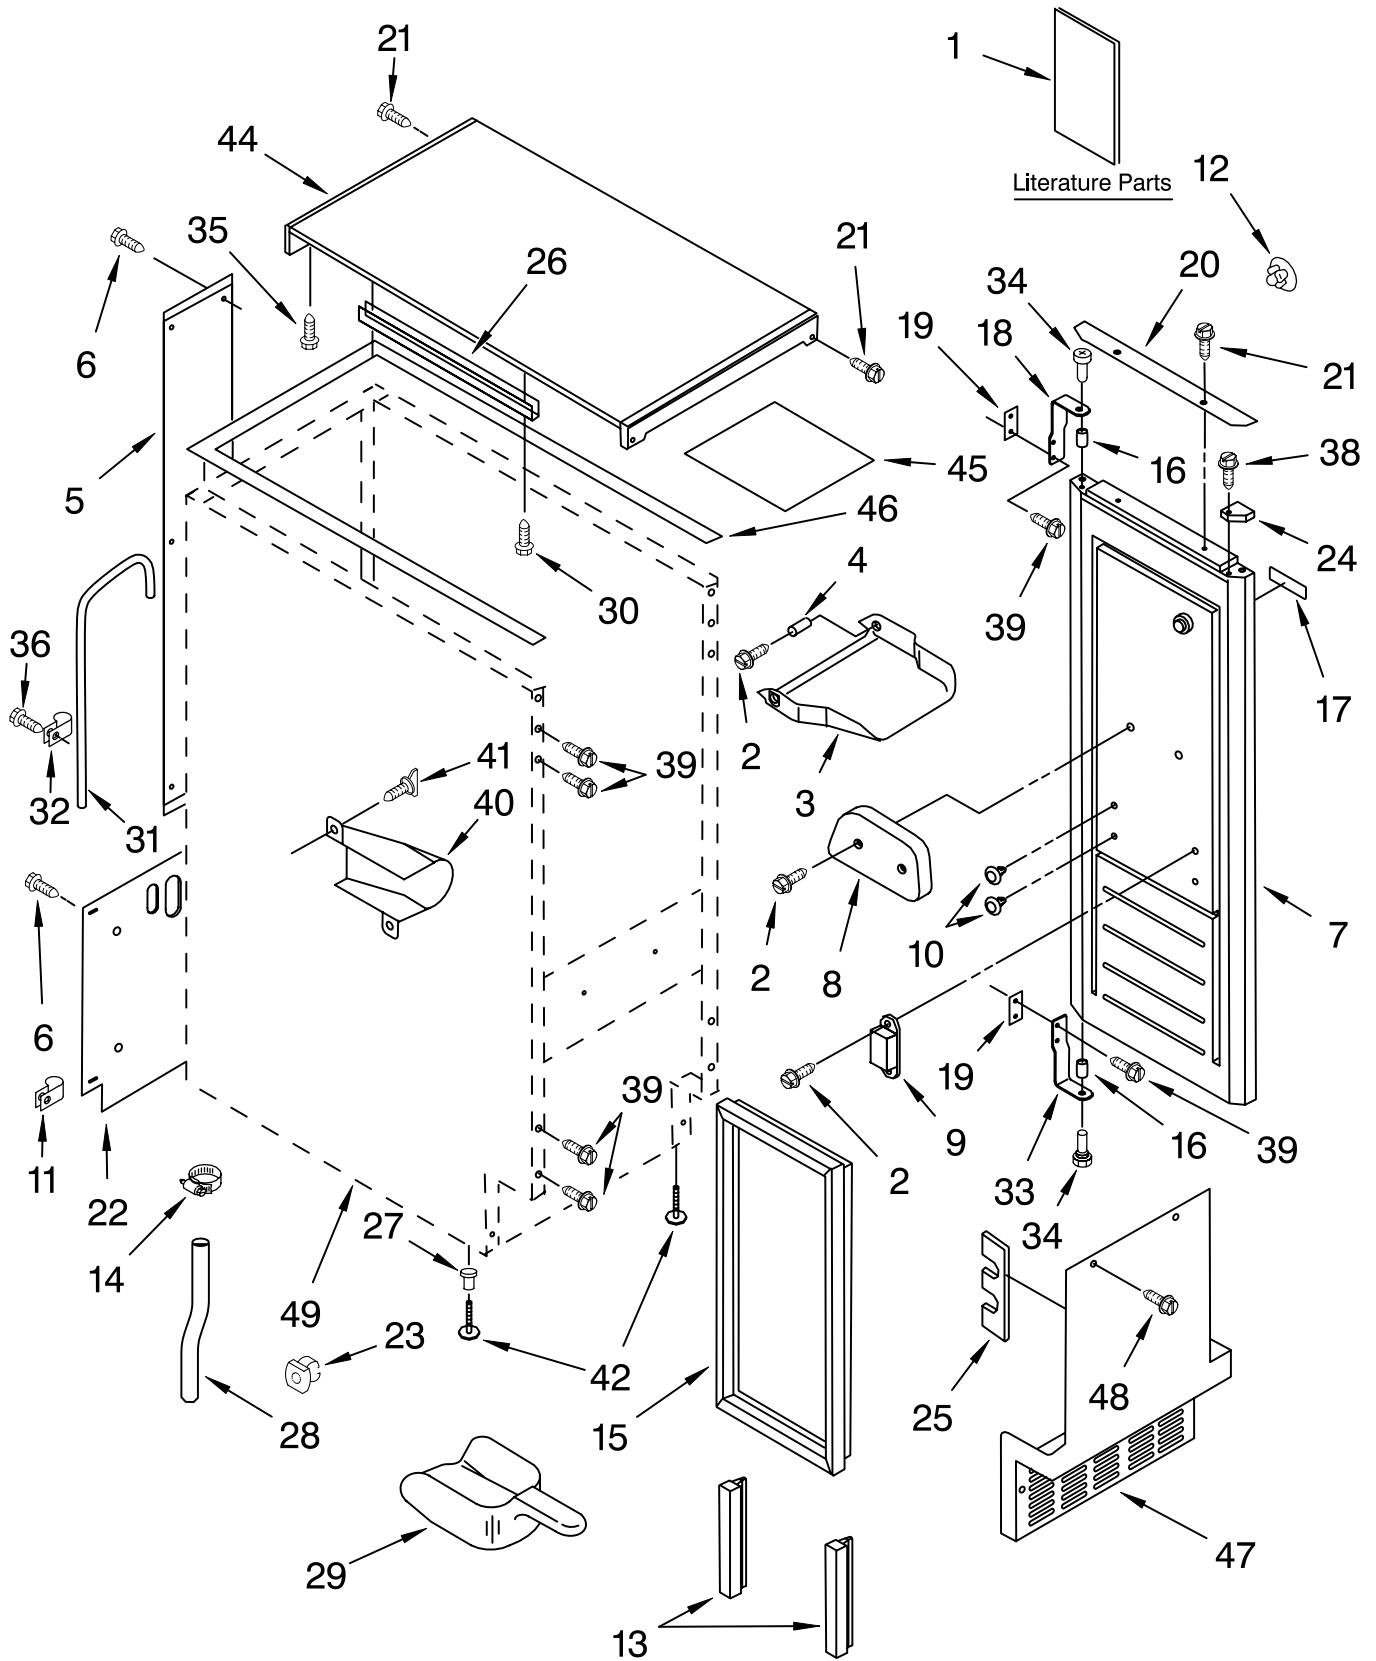

CABINET LINER AND DOOR PARTS

For Models: KUIS15PRHW8, KUIS15PRHB8

(White-Pump Model) (Black-Pump Model)

ICE CUBE
MAKER

KitchenAid®

FOR ORDERING INFORMATION REFER TO PARTS PRICE LIST

CABINET LINER AND DOOR PARTS

For Models: KUIS15PRHW8, KUIS15PRHB8

(White-Pump Model) (Black-Pump Model)

Illus. No.	Part No.	DESCRIPTION	Illus. No.	Part No.	DESCRIPTION	Illus. No.	Part No.	DESCRIPTION
1		Literature Parts	17		Nameplate	29	585158	Scoop
	2313787	Use & Care Guide		2212760	White	30	3400884	Screw 8-18 x 5/8
	2313728	Service & Wiring Sheet		2212762	Black	31	2217467	Tube, Air Vent
2	3400886	Screw 8-18 x 1 1/4	18	2185710	Hinge, Top	32	2208367	Clamp, Tube (3)
3	2185742	Bin, Door	19	2185709	Shim, Hinge	33	2185711	Hinge, Bottom
4	2185678	Spacer	20		Handle, Door	34	2185712	Pin, Hinge
5	2217394	Cover, Wiring		2208492W	White	35	489048	Screw, Ground
6	489442	Screw		2208492B	Black	36	8281265	Screw 8-18 x 1/2
7		Door	21		Screw	38	348689	Screw 8-18 x 3/4
	2932803W	White		8281188	White	39	489423	Screw
	2932803B	Black		8281186	Black	40	2185927	Holder, Scoop
8	2185695	Cam, Door	22	2185730	Assembly, Unit Cover	41	8281228	Thumbscrew
9	2217393	Assembly, Magnetic Catch	23	692400	Nut, Push-In	42	3374849	Leg, Leveler (4)
10	941839	Plug, Hole	24		Filler, Endcap Left Side	44		Top
11	8533996	Clamp		2185655W	White		2929700W	White
12	2189000	Hole Plug, Handle		2185655B	Black		2929700B	Black
13	2217367	Gasket, Bottom		2185656W	White	45	2185690	Shield, Electrical
14	489503	Clamp		2185656B	Black	46	2217293	Gasket, Top Panel
15	2217294	Gasket, Door	25	2185756	Pad, Foam	47		Grill, Front
16	2185640	Sleeve, Hinge	26	2185691	Channel, Wiring		2185571W	White
			27	3400240	Nut, Leg Leveler		2185571B	Black
			28	2185672	Tube, Drain (Drain to Pump)	48	489474	Screw 8-18 x 1
						49		Cabinet & Liner (NOT SERVICED)