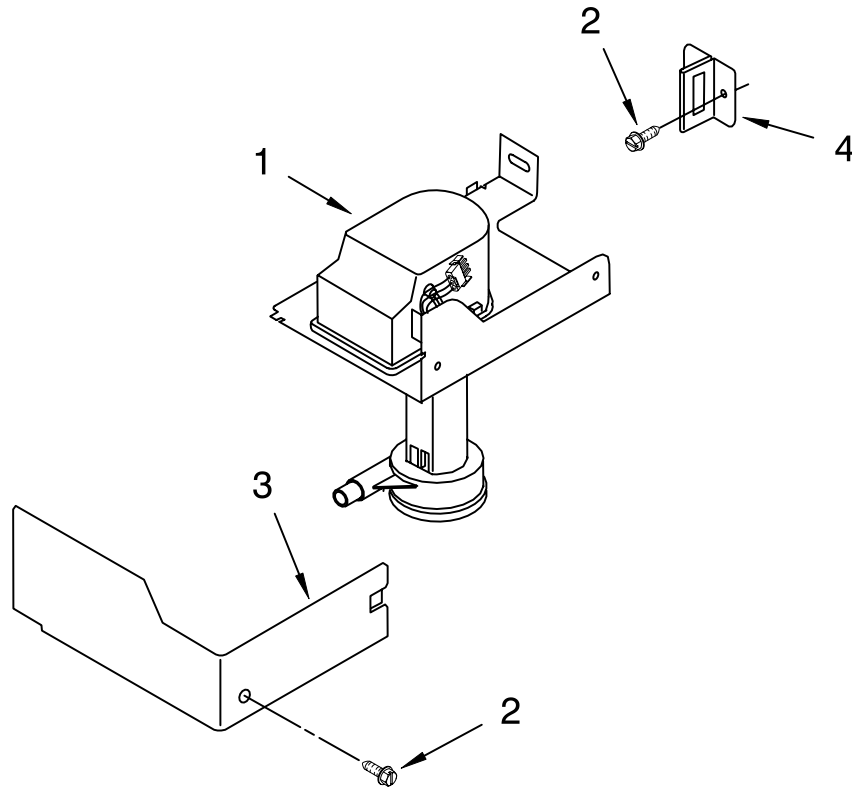

EVAPORATOR, ICE CUTTER GRID AND WATER PARTS

For Models: KUIS15PRHW8, KUIS15PRHB8

(White-Pump Model) (Black-Pump Model)

Illus. No.	Part No.	DESCRIPTION
1	2185758	Valve, Complete Water
2	2217286	Tube, Plastic
3	488208	Screw
4	2185523	Dispenser, Water
5	2217269	Evaporator
6	627018	Nut, Compression
7	841707	Insert, Tube
8	2172593	Tube, Water Fill
9	488660	Nut, Speed
10	836667	Spacer
11	2208539	Fastener, Pushnut
12	489443	Screw
13	2185625	Reservoir, Water Slide
14	2185626	Tube
15	2185673	Hose, Overflow
16	2313604	Guide-Ice, Grid
17	2313603	Bracket, Front and Rear
18	2313602	Bracket, Side Left and Right
19	2185681	Harness, Grid
20	2208533	Tube
21	487627	Ball Sleeve
22	487857	Nut Ball, Sleeve
26	3400886	Screw 8-18 x 1 1/4
28	2313601	Grid Assembly (Complete)
29	2174754	Wire, Grid Cutter
30	2185570	Cover, Grid
31	8281228	Thumbscrew
32	8201653	Reservoir, Water
33	3400884	Screw 8-18 x 5/8
34	2185696	Cap, Drain
35	3400909	Nut, Push-In

FOR ORDERING INFORMATION REFER TO PARTS PRICE LIST

PUMP PARTS

For Models: KUIS15PRHW8, KUIS15PRHB8
(White-Pump Model) (Black-Pump Model)

<u>Illus. No.</u>	<u>Part No.</u>	<u>DESCRIPTION</u>
1	2217220	Pump, Water (Complete)
2	3400884	Screw 8-18 x 5/8
3	2185677	Cover, Pump
4	2185585	Bracket, Connector Assembly