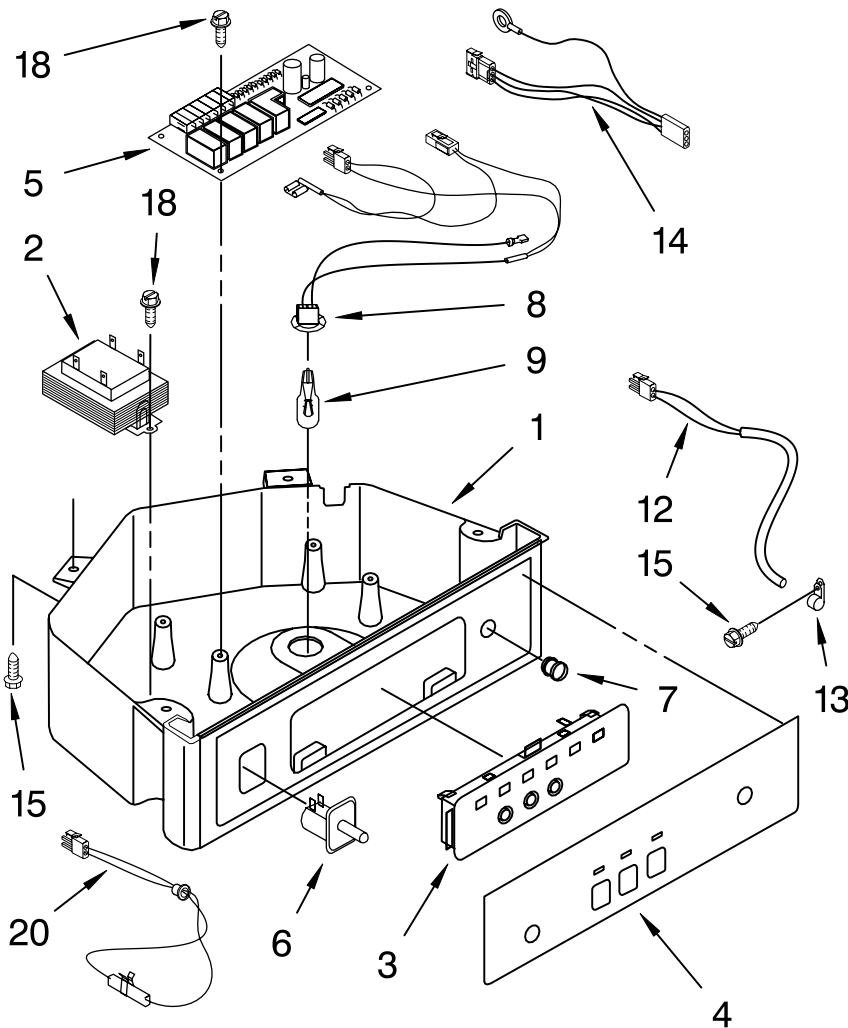

EVAPORATOR, ICE CUTTER GRID AND WATER PARTS

For Models: KUIS15PRHW8, KUIS15PRHB8

(White-Pump Model) (Black-Pump Model)

Illus. No.	Part No.	DESCRIPTION
1	2185758	Valve, Complete Water
2	2217286	Tube, Plastic
3	488208	Screw
4	2185523	Dispenser, Water
5	2217269	Evaporator
6	627018	Nut, Compression
7	841707	Insert, Tube
8	2172593	Tube, Water Fill
9	488660	Nut, Speed
10	836667	Spacer
11	2208539	Fastener, Pushnut
12	489443	Screw
13	2185625	Reservoir, Water Slide
14	2185626	Tube
15	2185673	Hose, Overflow
16	2313604	Guide-Ice, Grid
17	2313603	Bracket, Front and Rear
18	2313602	Bracket, Side Left and Right
19	2185681	Harness, Grid
20	2208533	Tube
21	487627	Ball Sleeve
22	487857	Nut Ball, Sleeve
26	3400886	Screw 8-18 x 1 1/4
28	2313601	Grid Assembly (Complete)
29	2174754	Wire, Grid Cutter
30	2185570	Cover, Grid
31	8281228	Thumbscrew
32	8201653	Reservoir, Water
33	3400884	Screw 8-18 x 5/8
34	2185696	Cap, Drain
35	3400909	Nut, Push-In

FOR ORDERING INFORMATION REFER TO PARTS PRICE LIST

PUMP PARTS

For Models: KUIS15PRHW8, KUIS15PRHB8
(White-Pump Model) (Black-Pump Model)

<u>Illus. No.</u>	<u>Part No.</u>	<u>DESCRIPTION</u>
1	2217220	Pump, Water (Complete)
2	3400884	Screw 8-18 x 5/8
3	2185677	Cover, Pump
4	2185585	Bracket, Connector Assembly

FOR ORDERING INFORMATION REFER TO PARTS PRICE LIST

CONTROL PANEL PARTS

For Models: KUIS15PRHW8, KUIS15PRHB8

(White-Pump Model) (Black-Pump Model)

Illus. No.	Part No.	DESCRIPTION
1	2185738	Box, Control
2	2185657	Transformer
3	2185592	Assembly, Switch (ALSO ORDER #4)
4	2208317W	Overlay
5	2304016	Control Board
6	2149705	Switch, Plunger
7	2185694	Lens, LED
8	2185692	Wiring Harness Grid/ Light
9	745362	Bulb
12	2313633	Thermostat, Bin
13	2185825	Clamp
14	2187836	Wiring Harness, Main to Pump
15	3400884	Screw 8-18 x 5/8
18	3400850	Screw 8-16 x 3/8
20	2313635	Thermister, Ice Control