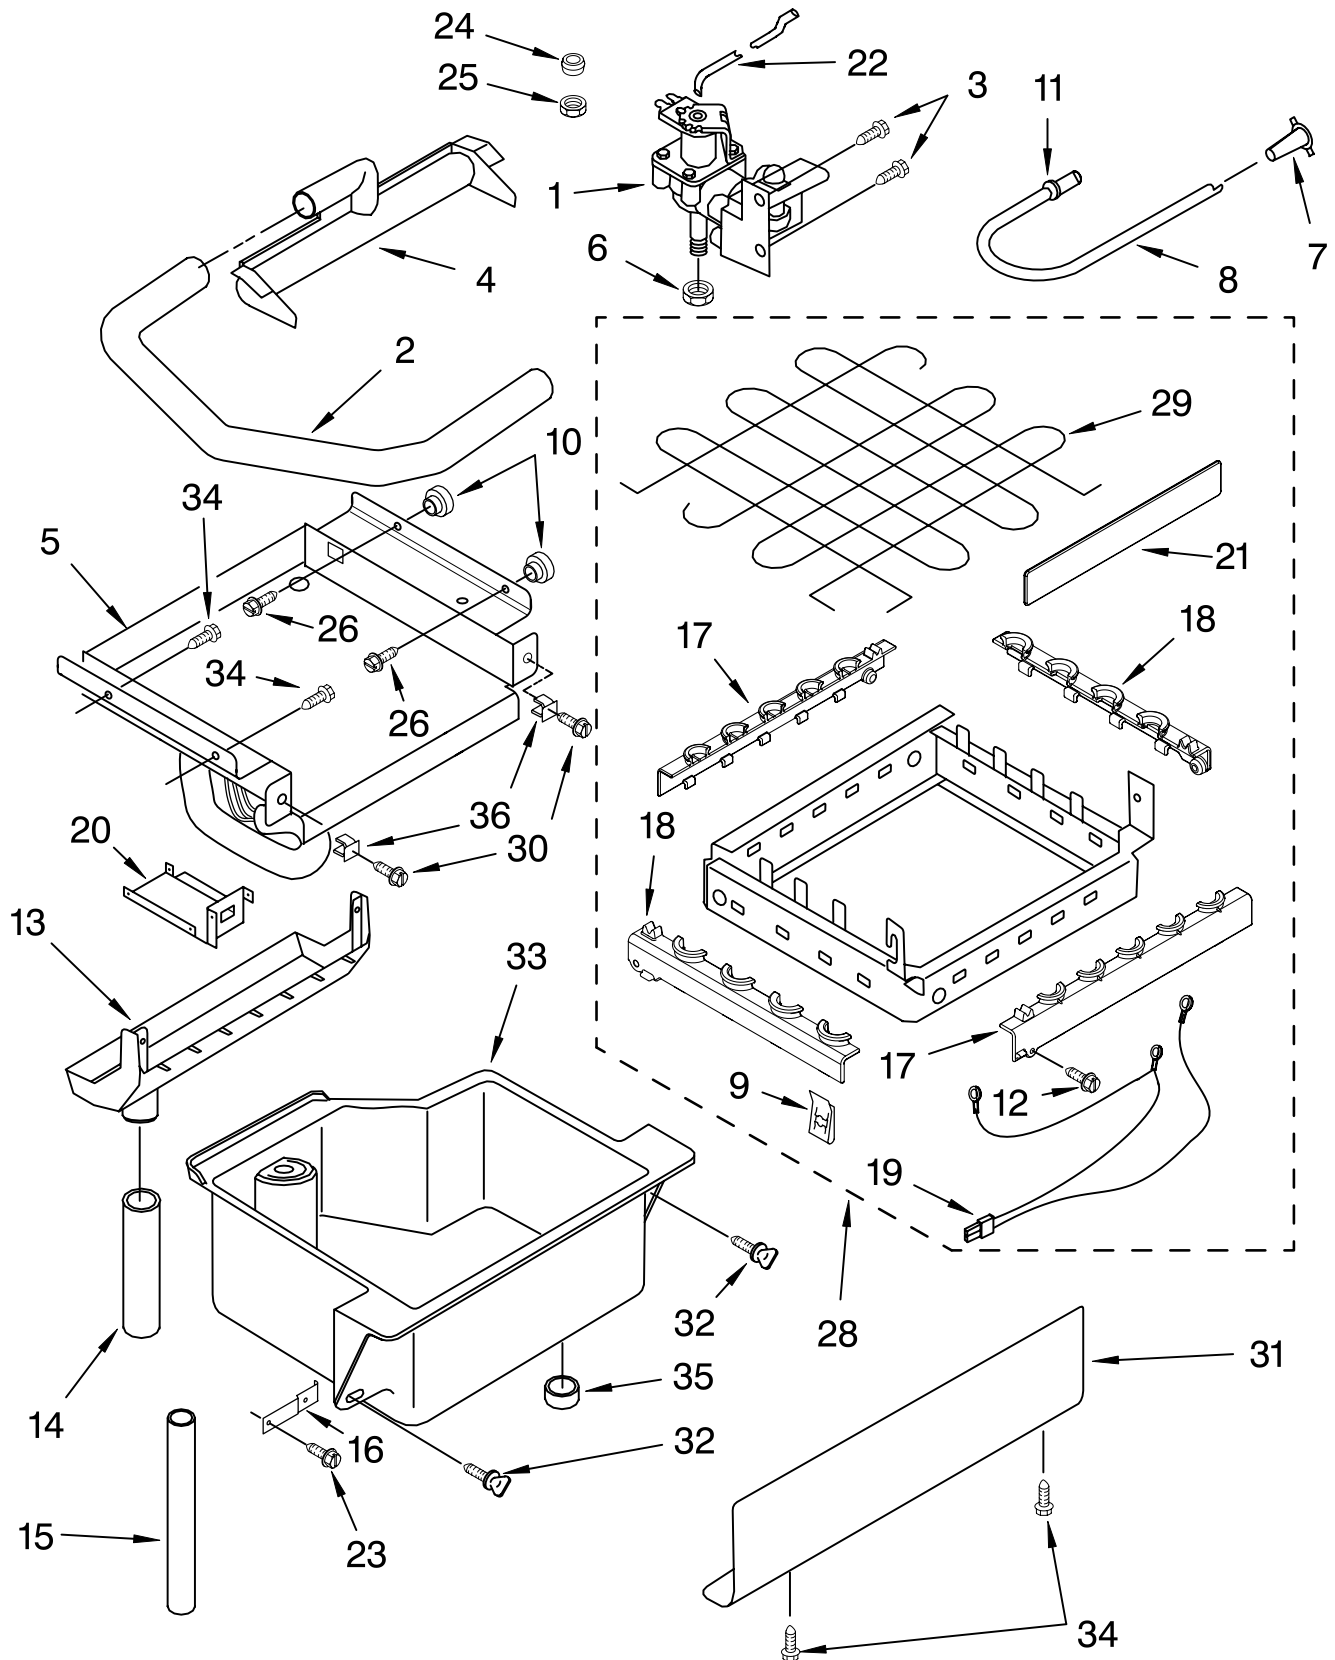

EVAPORATOR, ICE CUTTER GRID AND WATER PARTS

For Models: KUIS18NNJW7, KUIS18NNJT7, KUIS18NNJB7, KUIS18NNJS7
(White) (Biscuit) (Black) (Stainless Steel)

FOR ORDERING INFORMATION REFER TO PARTS PRICE LIST

EVAPORATOR, ICE CUTTER GRID AND WATER PARTS

For Models: KUIS18NNJW7, KUIS18NNJT7, KUIS18NNJB7, KUIS18NNJS7

(White) (Biscuit) (Black) (Stainless Steel)

Illus. No.	Part No.	DESCRIPTION	Illus. No.	Part No.	DESCRIPTION	Illus. No.	Part No.	DESCRIPTION
1	2185758	Valve, Complete Water	14	2185626	Tube	24	487627	Ball Sleeve, Comp
2	2217286	Tube, Plastic	15	2185673	Hose, Overflow	25	487857	Nut Ball, Sleeve
3	488208	Screw	16	2217378	Support, Reservoir Bracket	26	3400886	Screw 8-18 x 1 1/4
4	2185523	Dispenser, Water	17	2313603	Bracket, Front and Rear	28	2313601	Grid Assembly (Complete)
5	2217269	Evaporator	18	2313602	Bracket, Side Left and Right	29	2174754	Wire, Grid Cutter
6	627018	Nut, Compression	19	2185681	Harness, Grid	30	8281192	Screw
7	841707	Insert, Tube	20	2208427	Support, Bracket Evaporator/Grid	31	2208365	Cover, Grid
8	2172593	Tube, Water Fill	21	2313604	Guide, Ice Grid	32	8281228	Thumbscrew
9	488660	Nut, Speed	22	2208533	Tube	33	8201653	Reservoir, Water
10	836667	Spacer	23	8281193	Screw	34	3400884	Screw 8-18 x 5/8
11	2208539	Fastener, Pushnut				35	2185696	Cap, Drain
12	489443	Screw				36	3400909	Nut, Push-In
13	2185625	Reservoir, Water Slide						

FOR ORDERING INFORMATION REFER TO PARTS PRICE LIST