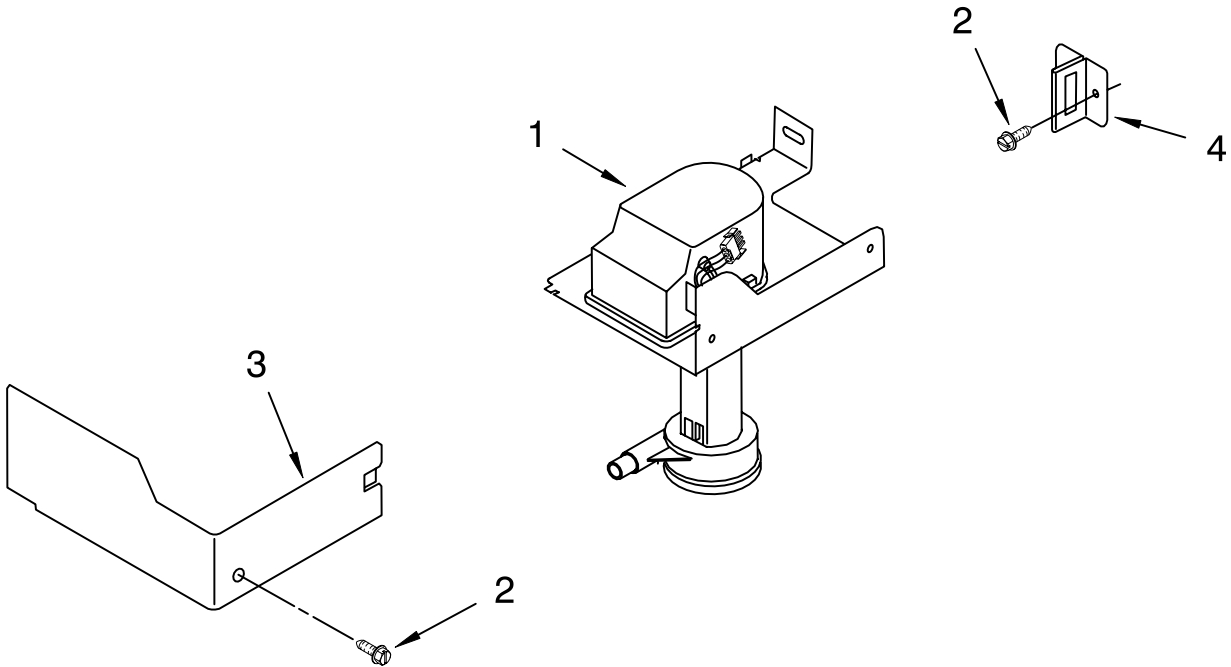

PUMP PARTS

For Models: KUIS18NNJW7, KUIS18NNJT7, KUIS18NNJB7, KUIS18NNJS7
(White) (Biscuit) (Black) (Stainless Steel)

Illus. No.	Part No.	DESCRIPTION
1	2217220	Pump, Water (Complete)
2	3400884	Screw 8-18 x 5/8
3	2185677	Cover, Pump
4	2185585	Bracket, Connector Assembly

FOR ORDERING INFORMATION REFER TO PARTS PRICE LIST