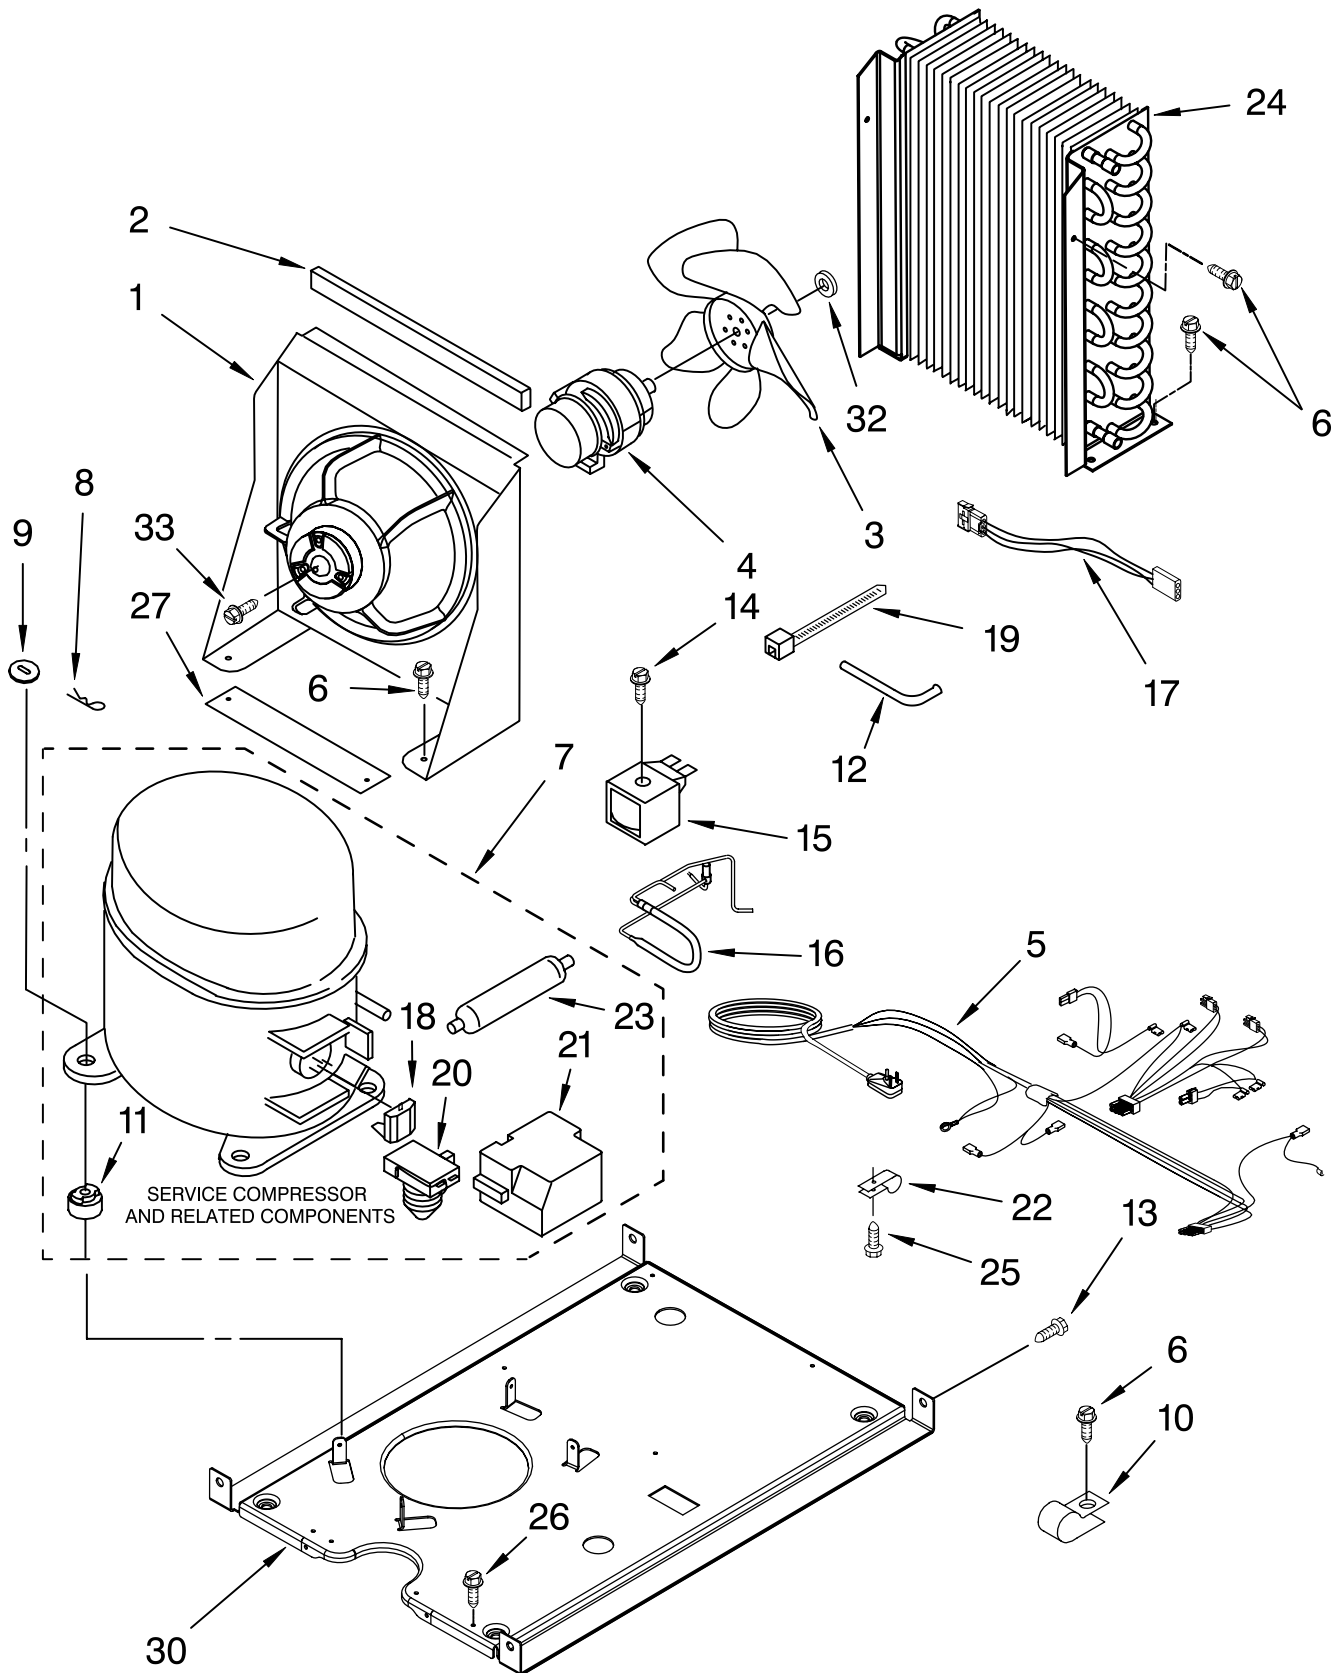

UNIT PARTS

For Models: KUIS18NNJW7, KUIS18NNJT7, KUIS18NNJB7, KUIS18NNJS7
(White) (Biscuit) (Black) (Stainless Steel)

FOR ORDERING INFORMATION REFER TO PARTS PRICE LIST

UNIT PARTS

For Models: KUIS18NNJW7, KUIS18NNJT7, KUIS18NNJB7, KUIS18NNJS7
(White)   (Biscuit)   (Black)   (Stainless Steel)

Illus. No.	Part No.	DESCRIPTION	Illus. No.	Part No.	DESCRIPTION	Illus. No.	Part No.	DESCRIPTION
1	2217434	Bracket, Fan Mtg.	12	2208415	Tube, Process	22	2185788	Clamp
2	2185675	Pad, Foam	13	489423	Screw	23		Drier
3	2190685	Blade, Fan	14	489472	Screw		2209223	Production
4	2188537	Motor, Fan	15	759112	Coil, Solenoid		4387019	Service
5	2313636	Wiring Harness, Complete Unit (Includes Power Cord)	16	2208413	Valve, Body	24	2217398	Condenser
6	304392	Screw 8-18 x 1/2	17	2187835	Wiring Harness, Condenser Fan Overload	25	3400884	Screw
7	2208370	Compressor (Includes Illus. 11,18, 20,21 & 23)	18	2217223	Production	26	488500	Screw
8	A201435	Clip, Mounting		4387938	Service (Includes Relay)	27	2217397	Pad, Foam (2)
9	A201441	Shim (4)	19	2155774	Strap	30	2217423	Base, Unit
10	2185960	Clamp (Power Cord)	20	2217224	Production	32	486692	Nut, Speed
11	2217318	Grommet (4) Production		4387938	Service (Includes Overload)	33	489494	Screw 8-32 x 3/4
	4387558	Service	21	2208371	Cover, Terminal Production			
				4387731	Service			

REFRIGERANT CHARGE

6.5 OZ. (R134A)

FOR ORDERING INFORMATION REFER TO PARTS PRICE LIST