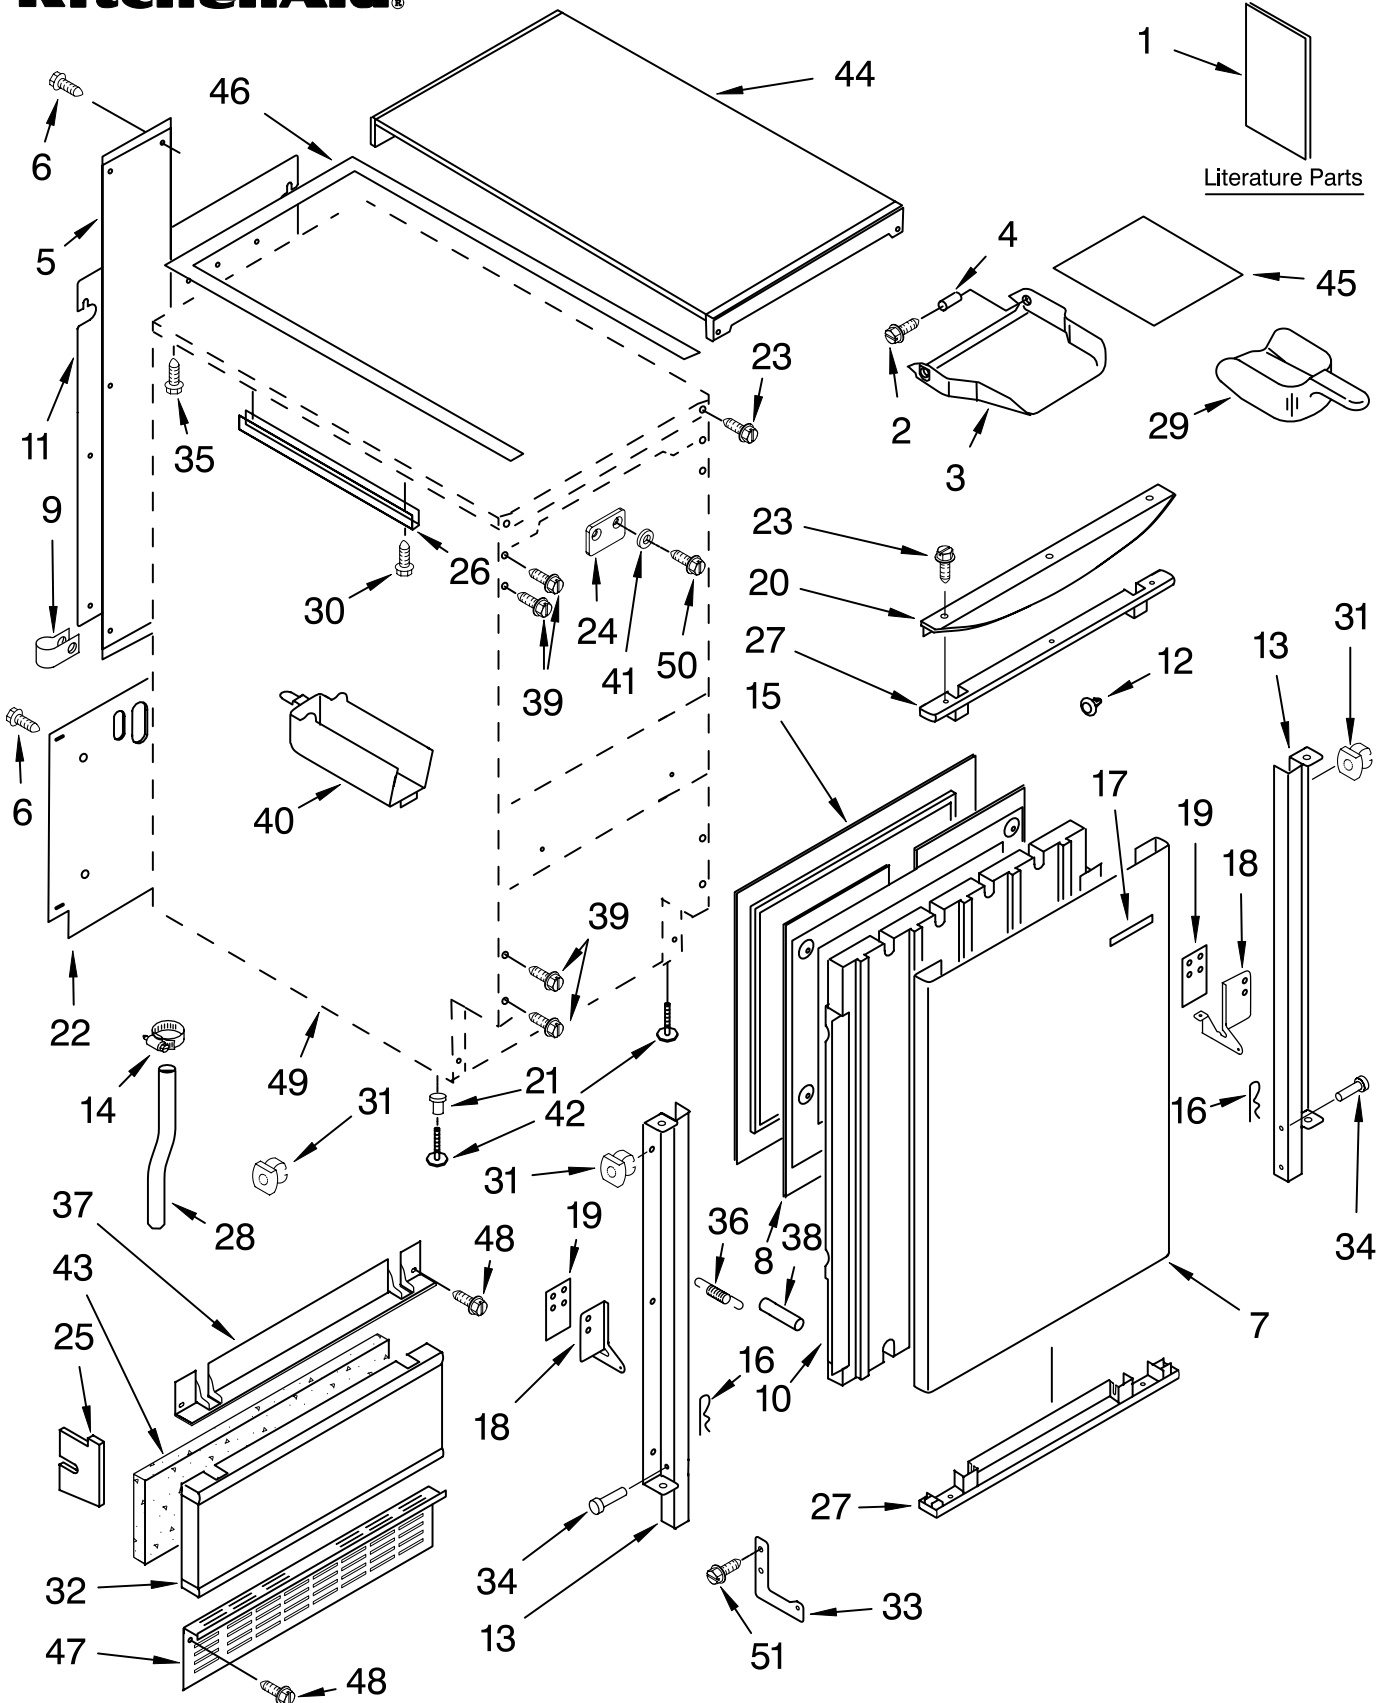

CABINET LINER AND DOOR PARTS

For Models: KUIS18NNJW7, KUIS18NNJT7, KUIS18NNJB7, KUIS18NNJS7

ICE CUBE
MAKER

KitchenAid®

(White)

(Biscuit)

(Black)

(Stainless Steel)

FOR ORDERING INFORMATION REFER TO PARTS PRICE LIST

CABINET LINER AND DOOR PARTS

For Models: KUIS18NNJW7, KUIS18NNJT7, KUIS18NNJB7, KUIS18NNJS7
(White) (Biscuit) (Black) (Stainless Steel)

Illus. No.	Part No.	DESCRIPTION	Illus. No.	Part No.	DESCRIPTION	Illus. No.	Part No.	DESCRIPTION
1		Literature Parts	18		Hinge	33	2208487	Bracket, Spring
	2313788	Use & Care Guide		2208425	(Left Side)	34	2208417	Pin, Hinge
	2313728	Service & Wiring Sheet		2208426	(Right Side)	35	489048	Screw, Ground
2	3400886	Screw 8-18 x 1 1/4	19	2208401	Shim, Hinge	36	2208480	Spring, Hinge
3	2208354	Bin, Door	20		Handle, Door	37		Endcap, Panel
4	2185678	Spacer		2208440W	White		2208383W	White
5	2217394	Cover, Wiring		2208440T	Biscuit		2208383T	Biscuit
6	489442	Screw		2208440B	Black		2208383B	Black
7		Panel, Exterior Door	21	3400240	Nut, Leg Leveler	38	2208529	Dampener, Spring
	2208352W	White	22	2208399	Assembly, Unit Cover	39	489423	Screw
	2208352T	Biscuit	23		Screw, Handle	40	2208449	Holder, Scoop
	2208352B	Black		8281188	White	41	3400916	Washer
	2208352S	Stainless Steel		8281187	Biscuit	42	3374849	Leg, Leveler (4)
8	2217298	Panel, Interior		8281186	Black	43	2208384	Insulation
9	8533996	Clamp, Tube	24	2208434	Strike, Magnet	44		Top
10	2208377	Insulation	25	2217225	Pad, Foam		2929701W	White
11	2217227	Ballast-Back, I.M.	26	2185691	Channel, Wiring		2929701T	Biscuit
12	941839	Hole Plug	27		Endcap, Door		2929701B	Black
13		Bracket, Door		2208350W	White	45	2185690	Shield, Electrical
	2217466	(Left Side)		2208350T	Biscuit	46	2217296	Gasket, Top Panel
	2217465	(Right Side)		2208350B	Black	47		Grill, Front
14	489503	Clamp	28	2208453	Tube, Drain		2217206W	White
15	2217295	Gasket, Door	29	2208386	Scoop		2217206T	Biscuit
16	2208535	Clip	30	3400884	Screw 8-18 x 5/8		2217206B	Black
17		Nameplate	31	692400	Nut, Push-In	48	489474	Screw 8-18 x 1
	2212760	White	32		Panel, Lower	49		Cabinet & Liner (NOT SERVICED)
	2212761	Biscuit		2208382W	White	50	8281191	Screw
	2212762	Black		2208382T	Biscuit	51	488208	Screw
				2208382B	Black			
				2208382S	Stainless Steel			

FOR ORDERING INFORMATION REFER TO PARTS PRICE LIST