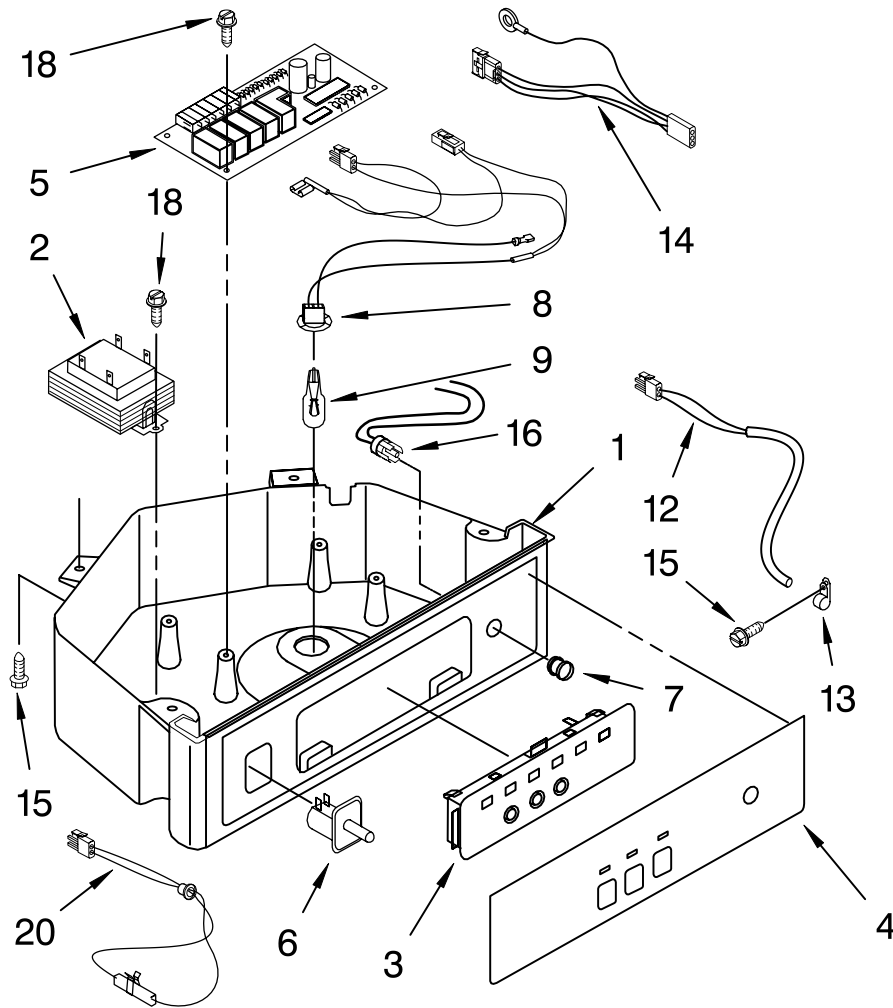

CONTROL PANEL PARTS

For Models: KUIS18NNJW7, KUIS18NNJT7, KUIS18NNJB7, KUIS18NNJS7
(White) (Biscuit) (Black) (Stainless Steel)

Illus. No.	Part No.	DESCRIPTION
1	2185738	Box, Control
2	2185657	Transformer
3	2185592	Assembly, Switch (ALSO ORDER #4)
4	2208317W	Overlay
5	2304016	Control Board
6	2149705	Switch, Plunger

Illus. No.	Part No.	DESCRIPTION
7	2185694	Lens, LED
8	2185692	Wiring Harness Grid/ Light
9	745362	Bulb
12	2313633	Thermostat, Bin
13	2185825	Clamp

Illus. No.	Part No.	DESCRIPTION
14	2187836	Wiring Harness, Main to Pump
15	3400884	Screw 8-18 x 5/8
16	2187256	LED Assembly
18	3400850	Screw 8-16 x 3/8
20	2313635	Thermistor, Ice Control

FOR ORDERING INFORMATION REFER TO PARTS PRICE LIST