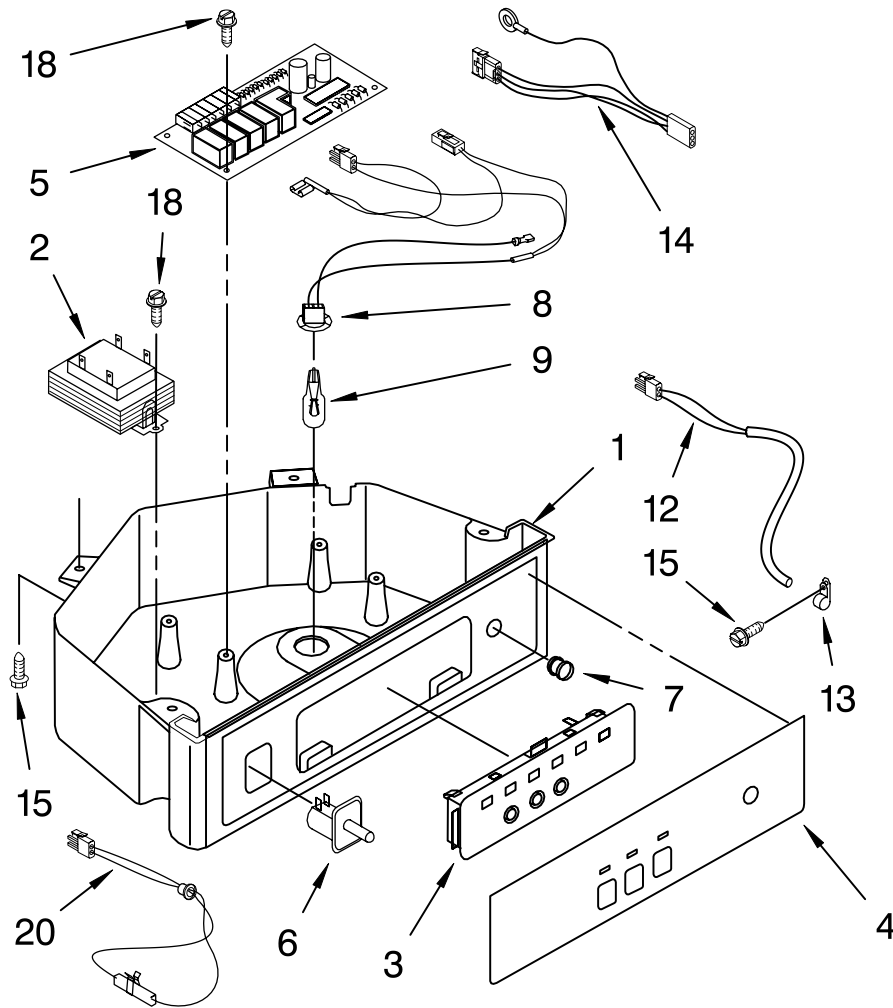

EVAPORATOR, ICE CUTTER GRID AND WATER PARTS

For Models: KUIS18NNJW8, KUIS18NNJT8, KUIS18NNJB8, KUIS18NNJS8
 (White) (Biscuit) (Black) (Stainless Steel)

Illus. No.	Part No.	DESCRIPTION
1	2313644	Valve, Complete Water
2	2217286	Tube, Plastic
3	488208	Screw
4	2185523	Dispenser, Water
5	2217269	Evaporator
8	2172593	Tube, Water Fill
9	488660	Nut, Speed
10	836667	Spacer
11	2208539	Fastener, Pushnut
12	489443	Screw
13	2185625	Reservoir, Water Slide
14	2185626	Tube
15	2185673	Hose, Overflow
16	2217378	Support, Reservoir Bracket
17	2313603	Bracket, Front and Rear
18	2313602	Bracket, Side Left and Right
19	2185681	Harness, Grid
20	2208427	Support, Bracket Evaporator/Grid
21	2313604	Guide, Ice Grid
22	2313745	Tube
23	8281193	Screw
26	3400886	Screw 8-18 x 1 1/4
28	2313637	Grid Assembly (Complete)
29	2174754	Wire, Grid Cutter
30	8281192	Screw
31	2208365	Cover, Grid
32	8281228	Thumbscrew
33	8201653	Reservoir, Water
34	3400884	Screw 8-18 x 5/8
35	2185696	Cap, Drain
36	3400909	Nut, Push-In

FOR ORDERING INFORMATION REFER TO PARTS PRICE LIST

PUMP PARTS

For Models: KUIS18NNJW8, KUIS18NNJT8, KUIS18NNJB8, KUIS18NNJS8
 (White) (Biscuit) (Black) (Stainless Steel)

Illus. No.	Part No.	DESCRIPTION
1	2217220	Pump, Water (Complete)
2	3400884	Screw 8-18 x 5/8
3	2185677	Cover, Pump
4	2185585	Bracket, Connector Assembly

FOR ORDERING INFORMATION REFER TO PARTS PRICE LIST

CONTROL PANEL PARTS

For Models: KUIS18NNJW8, KUIS18NNJT8, KUIS18NNJB8, KUIS18NNJS8
(White) (Biscuit) (Black) (Stainless Steel)

Illus. No.	Part No.	DESCRIPTION
1	2185738	Box, Control
2	2185657	Transformer
3	2185592	Assembly, Switch (ALSO ORDER #4)
4	2208317W	Overlay
5	2304016	Control Board

Illus. No.	Part No.	DESCRIPTION
6	2149705	Switch, Plunger
7	2185694	Lens, LED
8	2185692	Wiring Harness Grid/ Light
9	745362	Bulb

Illus. No.	Part No.	DESCRIPTION
12	2313633	Thermostat, Bin
13	2185825	Clamp
14	2187836	Wiring Harness, Main to Pump
15	3400884	Screw 8-18 x 5/8
18	3400850	Screw 8-16 x 3/8
20	2313635	Thermister, Ice Control