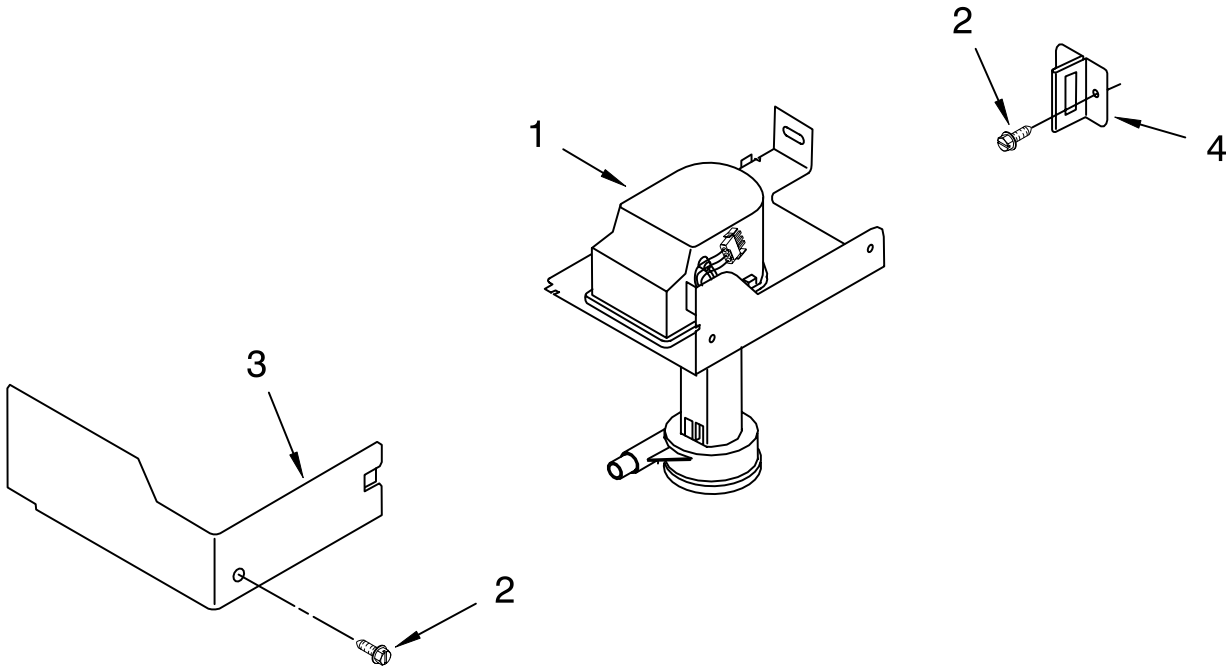

EVAPORATOR, ICE CUTTER GRID AND WATER PARTS

For Models: KUIS18NNJW8, KUIS18NNJT8, KUIS18NNJB8, KUIS18NNJS8
 (White) (Biscuit) (Black) (Stainless Steel)

Illus. No.	Part No.	DESCRIPTION
1	2313644	Valve, Complete Water
2	2217286	Tube, Plastic
3	488208	Screw
4	2185523	Dispenser, Water
5	2217269	Evaporator
8	2172593	Tube, Water Fill
9	488660	Nut, Speed
10	836667	Spacer
11	2208539	Fastener, Pushnut
12	489443	Screw
13	2185625	Reservoir, Water Slide
14	2185626	Tube
15	2185673	Hose, Overflow
16	2217378	Support, Reservoir Bracket
17	2313603	Bracket, Front and Rear
18	2313602	Bracket, Side Left and Right
19	2185681	Harness, Grid
20	2208427	Support, Bracket Evaporator/Grid
21	2313604	Guide, Ice Grid
22	2313745	Tube
23	8281193	Screw
26	3400886	Screw 8-18 x 1 1/4
28	2313637	Grid Assembly (Complete)
29	2174754	Wire, Grid Cutter
30	8281192	Screw
31	2208365	Cover, Grid
32	8281228	Thumbscrew
33	8201653	Reservoir, Water
34	3400884	Screw 8-18 x 5/8
35	2185696	Cap, Drain
36	3400909	Nut, Push-In

FOR ORDERING INFORMATION REFER TO PARTS PRICE LIST

PUMP PARTS

For Models: KUIS18NNJW8, KUIS18NNJT8, KUIS18NNJB8, KUIS18NNJS8
 (White) (Biscuit) (Black) (Stainless Steel)

Illus. No.	Part No.	DESCRIPTION
1	2217220	Pump, Water (Complete)
2	3400884	Screw 8-18 x 5/8
3	2185677	Cover, Pump
4	2185585	Bracket, Connector Assembly