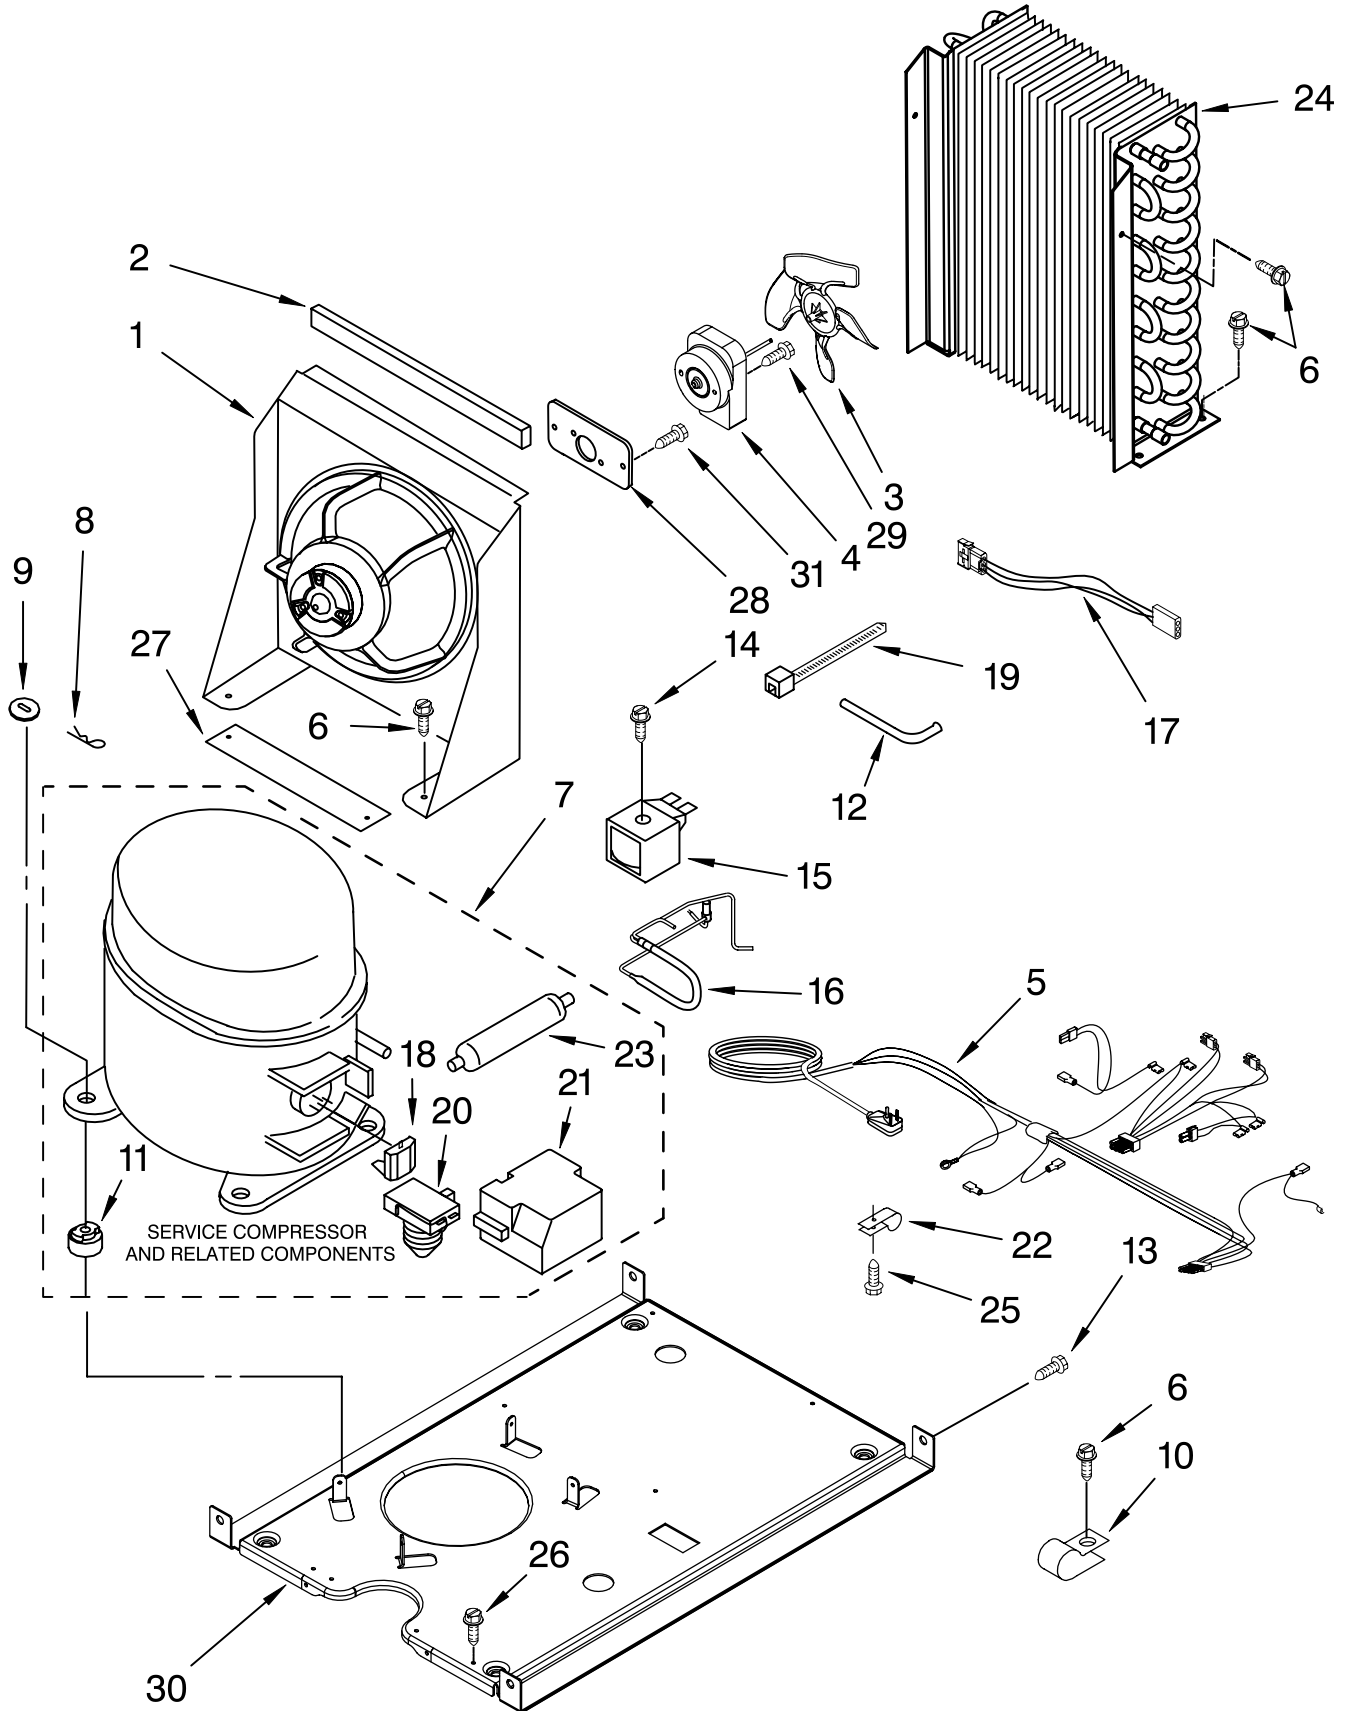

UNIT PARTS

For Models: KUIS18NNJW8, KUIS18NNJT8, KUIS18NNJB8, KUIS18NNJS8
(White) (Biscuit) (Black) (Stainless Steel)

FOR ORDERING INFORMATION REFER TO PARTS PRICE LIST

UNIT PARTS

For Models: KUIS18NNJW8, KUIS18NNJT8, KUIS18NNJB8, KUIS18NNJS8
(White) (Biscuit) (Black) (Stainless Steel)

Illus. No.	Part No.	DESCRIPTION	Illus. No.	Part No.	DESCRIPTION	Illus. No.	Part No.	DESCRIPTION
1	2185532	Bracket, Fan Mtg.	12	2208415	Tube, Process	22	2185788	Clamp
2	2185675	Pad, Foam	13	489423	Screw	23		Drier
3	2188935	Blade, Fan	14	489472	Screw		2319826	Production
4	2188891	Motor, Fan	15	759112	Coil, Solenoid		4387019	Service
5	2313636	Wiring Harness, Complete Unit (Includes Power Cord)	16	759113	Valve, Body	24	2313624	Condenser
			17	2187629	Wiring Harness, Condenser Fan Overload	25	3400884	Screw
6	304392	Screw 8-18 x 1/2	18			26	488500	Screw
7	2208370	Compressor (Includes Illus. 11,18, 20,21 & 23)		2217223	Production	27	2217397	Pad, Foam (2)
				4387938	Service (Includes Relay)	28	2301979	Plate, Mtg.
8	A201435	Clip, Mounting	19	2155774	Strap	29	8281197	Screw
9	A201441	Shim (4)	20		Relay, Start Production	30	2217423	Base, Unit
10	2185960	Clamp (Power Cord)		2217224	Service (Includes Overload)	31	8281196	Screw
11		Grommet (4)	21		Cover, Terminal			
	2217318	Production		2208371	Production			
	4387558	Service		4387731	Service			

REFRIGERANT CHARGE

6.5 OZ. (R134A)

FOR ORDERING INFORMATION REFER TO PARTS PRICE LIST