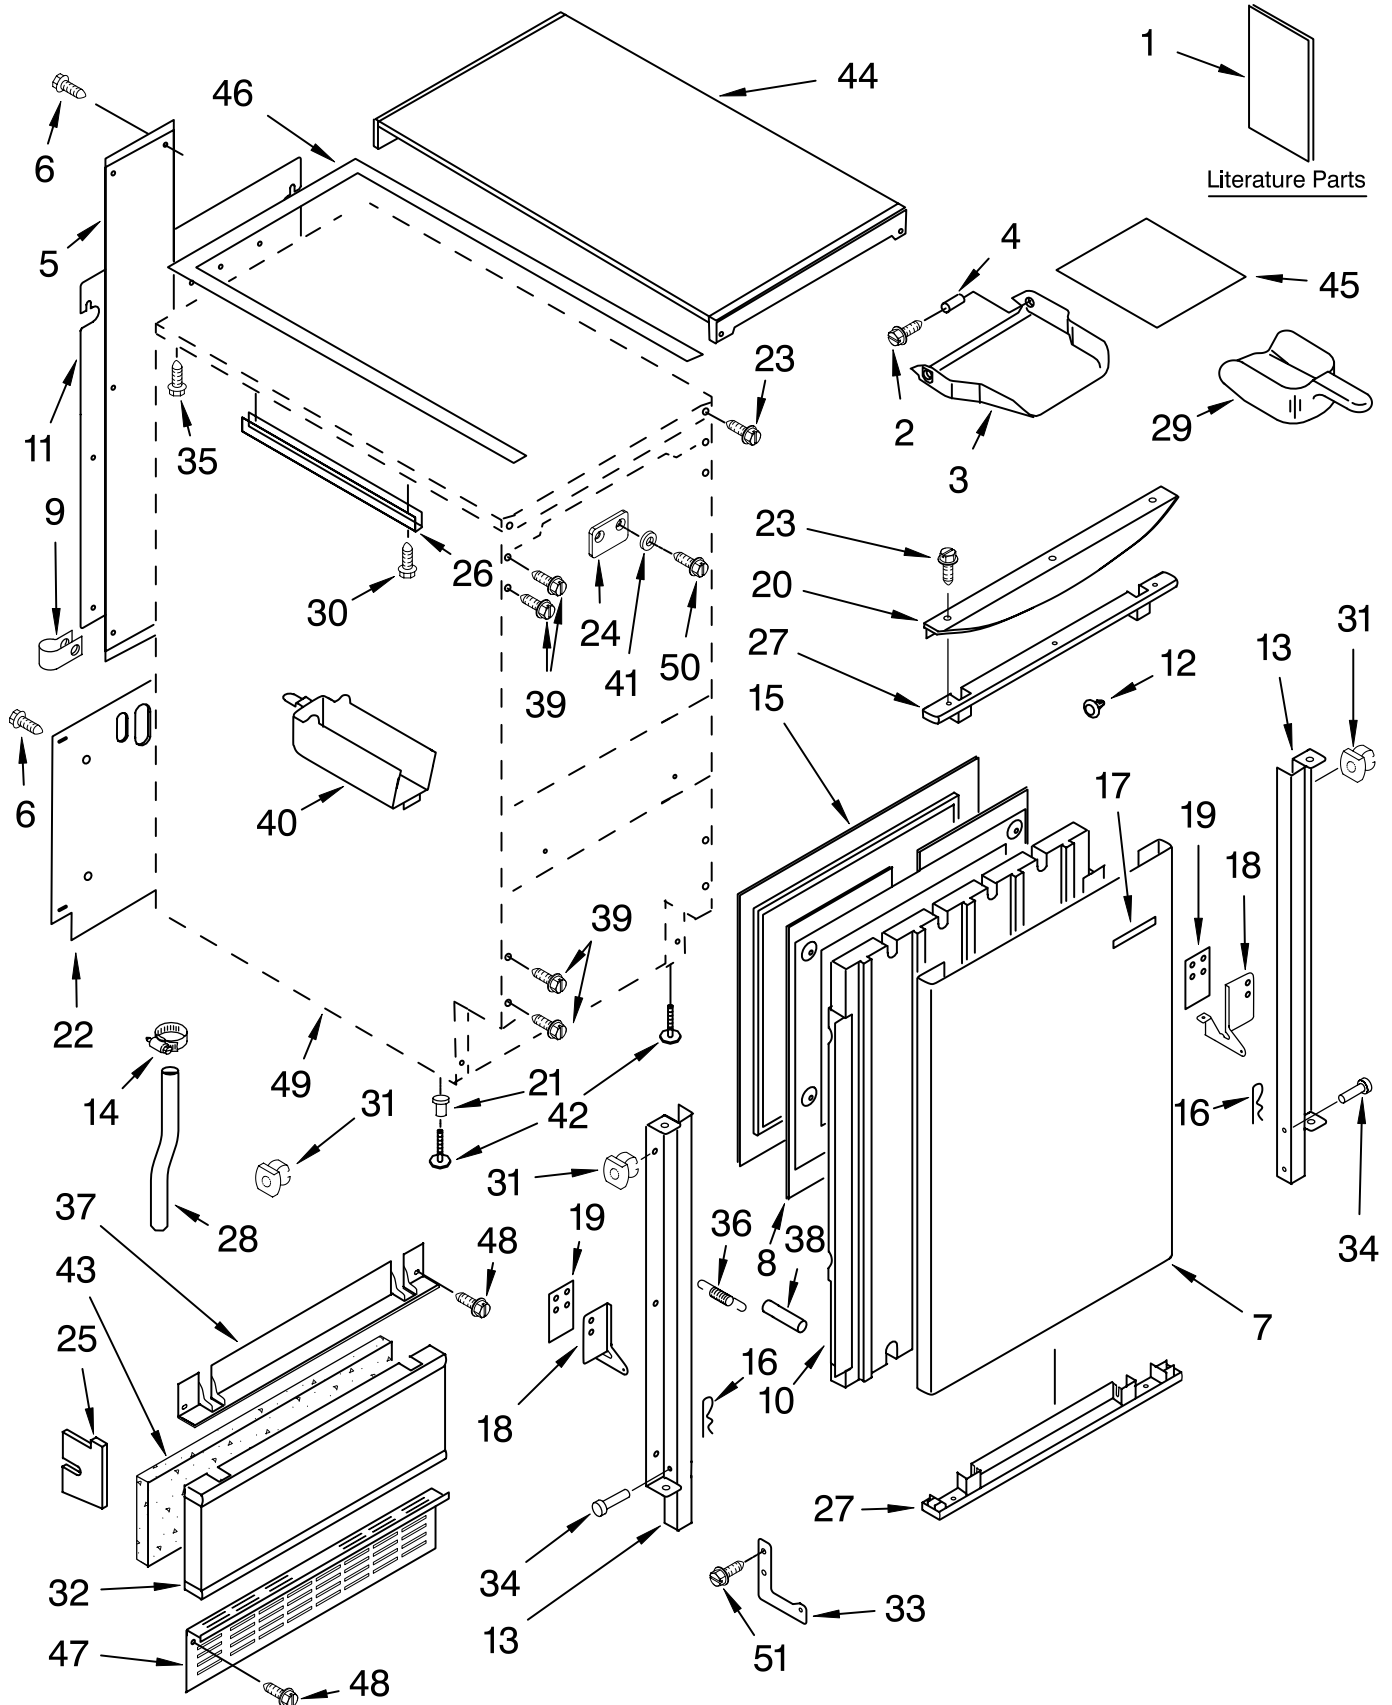

CABINET LINER AND DOOR PARTS

For Models: KUIS18NNJW8, KUIS18NNJT8, KUIS18NNJB8, KUIS18NNJS8
(White) (Biscuit) (Black) (Stainless Steel)

ICE CUBE
MAKER

FOR ORDERING INFORMATION REFER TO PARTS PRICE LIST

CABINET LINER AND DOOR PARTS

For Models: KUIS18NNJW8, KUIS18NNJT8, KUIS18NNJB8, KUIS18NNJS8
(White) (Biscuit) (Black) (Stainless Steel)

Illus. No.	Part No.	DESCRIPTION	Illus. No.	Part No.	DESCRIPTION	Illus. No.	Part No.	DESCRIPTION
1		Literature Parts	18		Hinge	33	2208487	Bracket, Spring
	2313788	Use & Care Guide		2208425	(Left Side)	34	2208417	Pin, Hinge
	2313728	Service & Wiring Sheet		2208426	(Right Side)	35	489048	Screw, Ground
2	3400886	Screw 8-18 x 1 1/4	19	2208401	Shim, Hinge	36	2208480	Spring, Hinge
3	2208354	Bin, Door	20		Handle, Door	37		Endcap, Panel
4	2185678	Spacer		2208440W	White		2208383W	White
5	2217394	Cover, Wiring		2208440T	Biscuit		2208383T	Biscuit
6	489442	Screw		2208440B	Black		2208383B	Black
7		Panel, Exterior Door	21	3400240	Nut, Leg Leveler	38	2208529	Dampener, Spring
	2208352W	White	22	2208399	Assembly, Unit Cover	39	489423	Screw
	2208352T	Biscuit			Screw, Handle	40	2208449	Holder, Scoop
	2208352B	Black	23		White	41	3400916	Washer
	2208352S	Stainless Steel		8281188	Biscuit	42	3374849	Leg, Leveler (4)
8	2217298	Panel, Interior		8281187	Black	43	2208384	Insulation
9	8208136	Clamp, Tube	24	2208434	Strike, Magnet	44		Top
10	2208377	Insulation	25	2217225	Pad, Foam		2929701W	White
11	2217227	Ballast-Back, I.M.	26	2185691	Channel, Wiring		2929701T	Biscuit
12	941839	Hole Plug	27		Endcap, Door		2929701B	Black
13		Bracket, Door		2208350W	White	45	2185690	Shield, Electrical
	2217466	(Left Side)		2208350T	Biscuit	46	2217296	Gasket, Top Panel
	2217465	(Right Side)		2208350B	Black	47		Grill, Front
14	489503	Clamp	28	2208453	Tube, Drain		2217206W	White
15	2217295	Gasket, Door	29	2208386	Scoop		2217206T	Biscuit
16	2208535	Clip	30	3400884	Screw 8-18 x 5/8		2217206B	Black
17		Nameplate	31	692400	Nut, Push-In	48	489474	Screw 8-18 x 1
	2212760	White	32		Panel, Lower	49		Cabinet & Liner (NOT SERVICED)
	2212761	Biscuit		2208382W	White	50	8281191	Screw
	2212762	Black		2208382T	Biscuit	51	488208	Screw
				2208382B	Black			
				2208382S	Stainless Steel			

FOR ORDERING INFORMATION REFER TO PARTS PRICE LIST