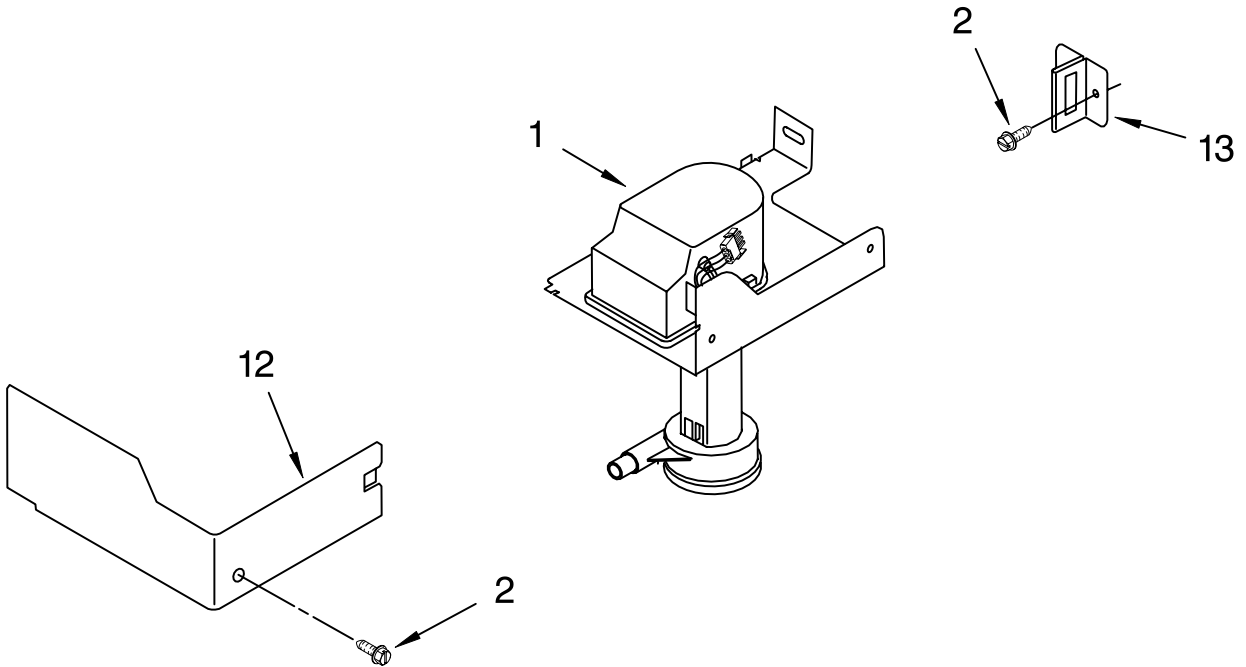

EVAPORATOR, ICE CUTTER GRID AND WATER PARTS

For Models: KUIS18NNJW4, KUIS18NNJT4, KUIS18NNJB4, KUIS18NNJS4
 (WHITE) (BISCUIT) (BLACK) (STAINLESS STEEL)

Illus. No.	Part No.	DESCRIPTION
1	2185758	Valve, Complete Water
2	2217286	Tube, Plastic
3	488687	Screw 8-15 X 5/8
4	2185523	Dispenser, Water
5	2217269	Evaporator
6	627018	Nut, Compression
7	841707	Insert, Tube
8	2172593	Tube, Water Fill
9	488660	Nut, Speed
10	836667	Spacer
11	2208539	Fastener, Pushnut
12	489443	Screw
13	2185625	Reservoir, Water Slide
14	2185626	Tube
15	2185673	Hose, Overflow
16	2208372	Support, Reservoir Bracket
17	2185615	Bracket, Front and Rear
18	2185611	Bracket, Side Left and Right
19	2185681	Harness, Grid
20	2208427	Support, Bracket Evaporator/Grid
21	2217310	Guide, Ice Grid
22	2208533	Tube
23	8281193	Screw
26	3400886	Screw 8-18 X 1 1/4
28	2185614	Grid Assembly (Complete)
39	2174754	Wire, Grid Cutter
40	8281192	Screw
41	2208365	Cover, Grid
42	8281228	Thumbscrew
43	2185624	Reservoir, Water
44	3400884	Screw 8-18 X 5/8
45	2185696	Cap, Drain
46	3400909	Nut, Push-In

FOR ORDERING INFORMATION REFER TO PARTS PRICE LIST

PUMP PARTS

For Models: KUIS18NNJW4, KUIS18NNJT4, KUIS18NNJB4, KUIS18NNJS4
 (WHITE) (BISCUIT) (BLACK) (STAINLESS STEEL)

Illus. No.	Part No.	DESCRIPTION
1	2217220	Pump, Water (Complete)
2	3400884	Screw 8-18 X 5/8
12	2185677	Cover, Pump
13	2185585	Bracket, Connector Assembly