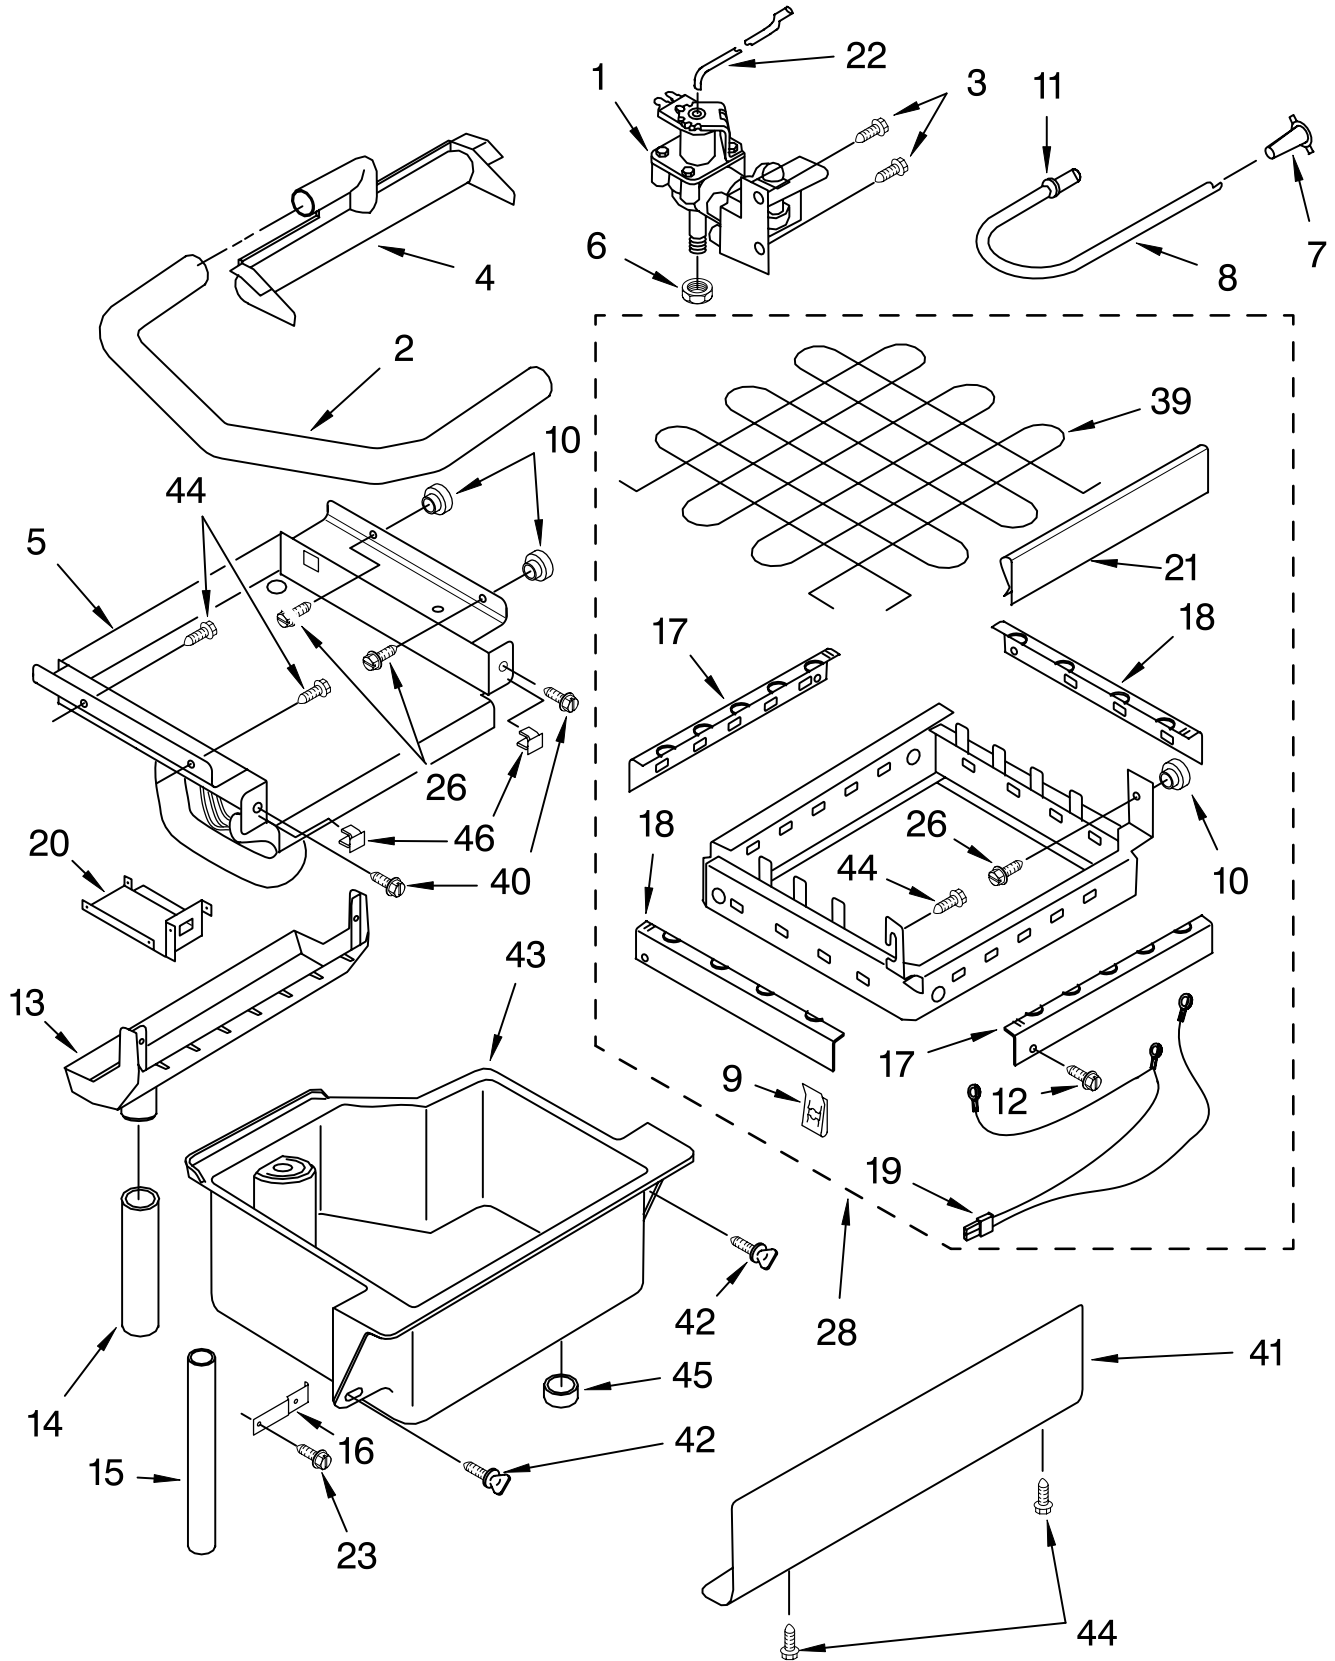

EVAPORATOR, ICE CUTTER GRID AND WATER PARTS

For Models: KUIS18NNJW4, KUIS18NNJT4, KUIS18NNJB4, KUIS18NNJS4

(WHITE)

(BISCUIT)

(BLACK)

(STAINLESS STEEL)

FOR ORDERING INFORMATION REFER TO PARTS PRICE LIST

EVAPORATOR, ICE CUTTER GRID AND WATER PARTS

For Models: KUIS18NNJW4, KUIS18NNJT4, KUIS18NNJB4, KUIS18NNJS4
(WHITE) (BISCUIT) (BLACK) (STAINLESS STEEL)

Illus. No.	Part No.	DESCRIPTION
1	2185758	Valve, Complete Water
2	2217286	Tube, Plastic
3	488687	Screw 8-15 X 5/8
4	2185523	Dispenser, Water
5	2217269	Evaporator
6	627018	Nut, Compression
7	841707	Insert, Tube
8	2172593	Tube, Water Fill
9	488660	Nut, Speed
10	836667	Spacer
11	2208539	Fastener, Pushnut
12	489443	Screw
13	2185625	Reservoir, Water Slide
14	2185626	Tube
15	2185673	Hose, Overflow
16	2208372	Support, Reservoir Bracket
17	2185615	Bracket, Front and Rear
18	2185611	Bracket, Side Left and Right
19	2185681	Harness, Grid
20	2208427	Support, Bracket Evaporator/Grid
21	2217310	Guide, Ice Grid
22	2208533	Tube
23	8281193	Screw
26	3400886	Screw 8-18 X 1 1/4
28	2185614	Grid Assembly (Complete)
39	2174754	Wire, Grid Cutter
40	8281192	Screw
41	2208365	Cover, Grid
42	8281228	Thumbscrew
43	2185624	Reservoir, Water
44	3400884	Screw 8-18 X 5/8
45	2185696	Cap, Drain
46	3400909	Nut, Push-In

FOR ORDERING INFORMATION REFER TO PARTS PRICE LIST