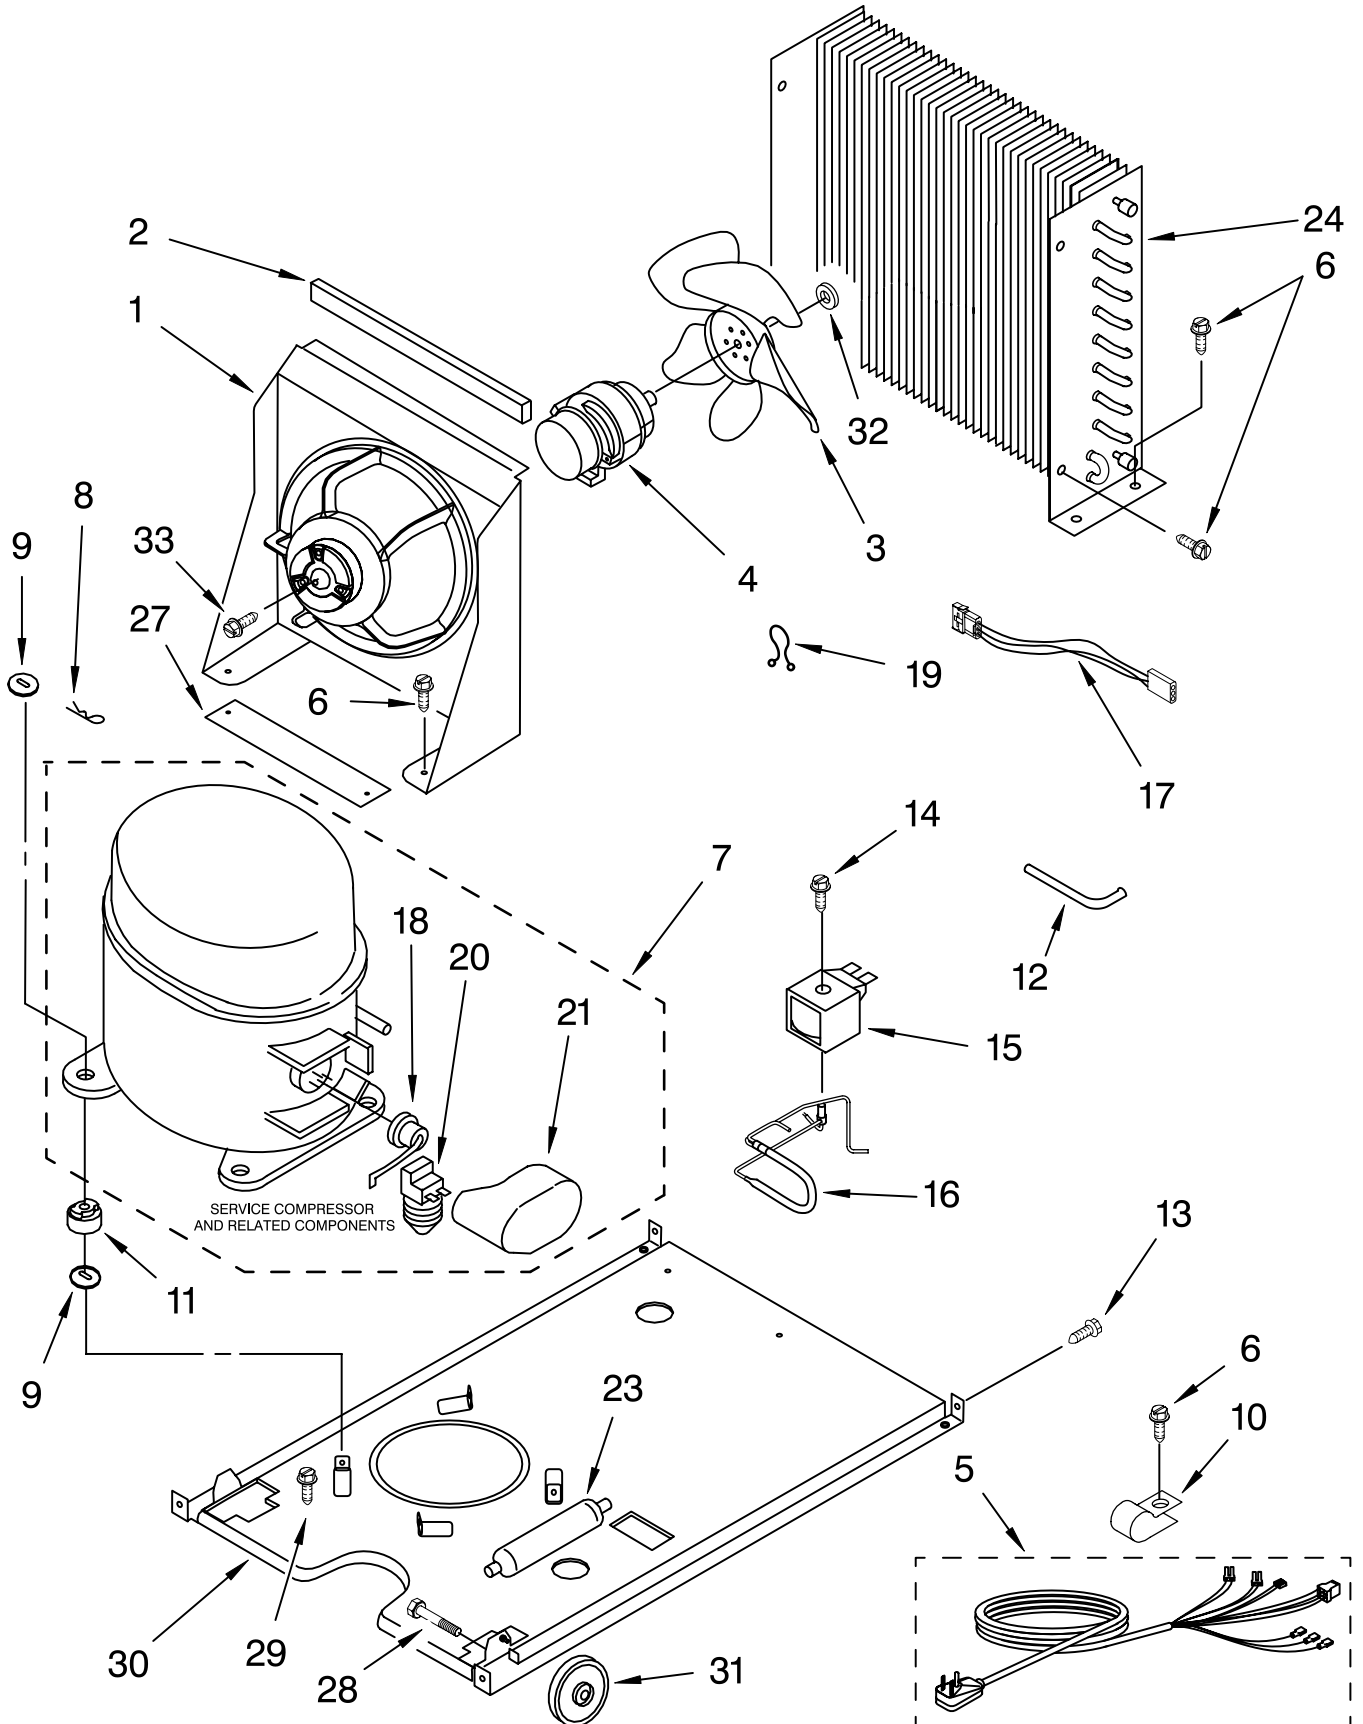

UNIT PARTS

For Models: KUIS18NNJW4, KUIS18NNJT4, KUIS18NNJB4, KUIS18NNJS4
(WHITE) (BISCUIT) (BLACK) (STAINLESS STEEL)

FOR ORDERING INFORMATION REFER TO PARTS PRICE LIST

UNIT PARTS

For Models: KUIS18NNJW4, KUIS18NNJT4, KUIS18NNJB4, KUIS18NNJS4
(WHITE) (BISCUIT) (BLACK) (STAINLESS STEEL)

<u>Illus.</u> <u>No.</u>	<u>Part</u> <u>No.</u>	<u>DESCRIPTION</u>
1	2185532	Bracket, Fan Mtg.
2	2185675	Pad, Foam
3	2190685	Blade, Fan
4	2188537	Motor, Fan
5		Wiring Harness, Complete Unit (See #11 On Control Panel Parts Page)
6	304392	Screw 8-18 X 1/2
7	2208370	Compressor
8	A201435	Clip, Mounting
9	A201441	Shim (4)
10	2185960	Clamp (Power Cord)
11	2217318	Grommet (4)
12	2208415	Tube, Process
13	489423	Screw
14	489472	Screw
15	759112	Coil, Solenoid
16	2208413	Valve, Body
17	2187267	Wiring Harness, Condenser Fan
18	2217223	Overload
19	2217322	Twist Loc
20	2217224	Relay, Start
21	2208371	Cover, Terminal
23	2209223	Drier
24	2185529	Condenser
27	2185858	Pad, Foam (2)
28	3370389	Screw 10-32X15/16
29	488500	Screw, Ground 8-32 X 3/8
30	2217205	Base, Unit
31	302819	Wheel
32	486692	Nut, Speed
33	489494	Screw 8-32 X 3/4

REFRIGERANT CHARGE

6.5 OZ. (R134A)

FOR ORDERING INFORMATION REFER TO PARTS PRICE LIST