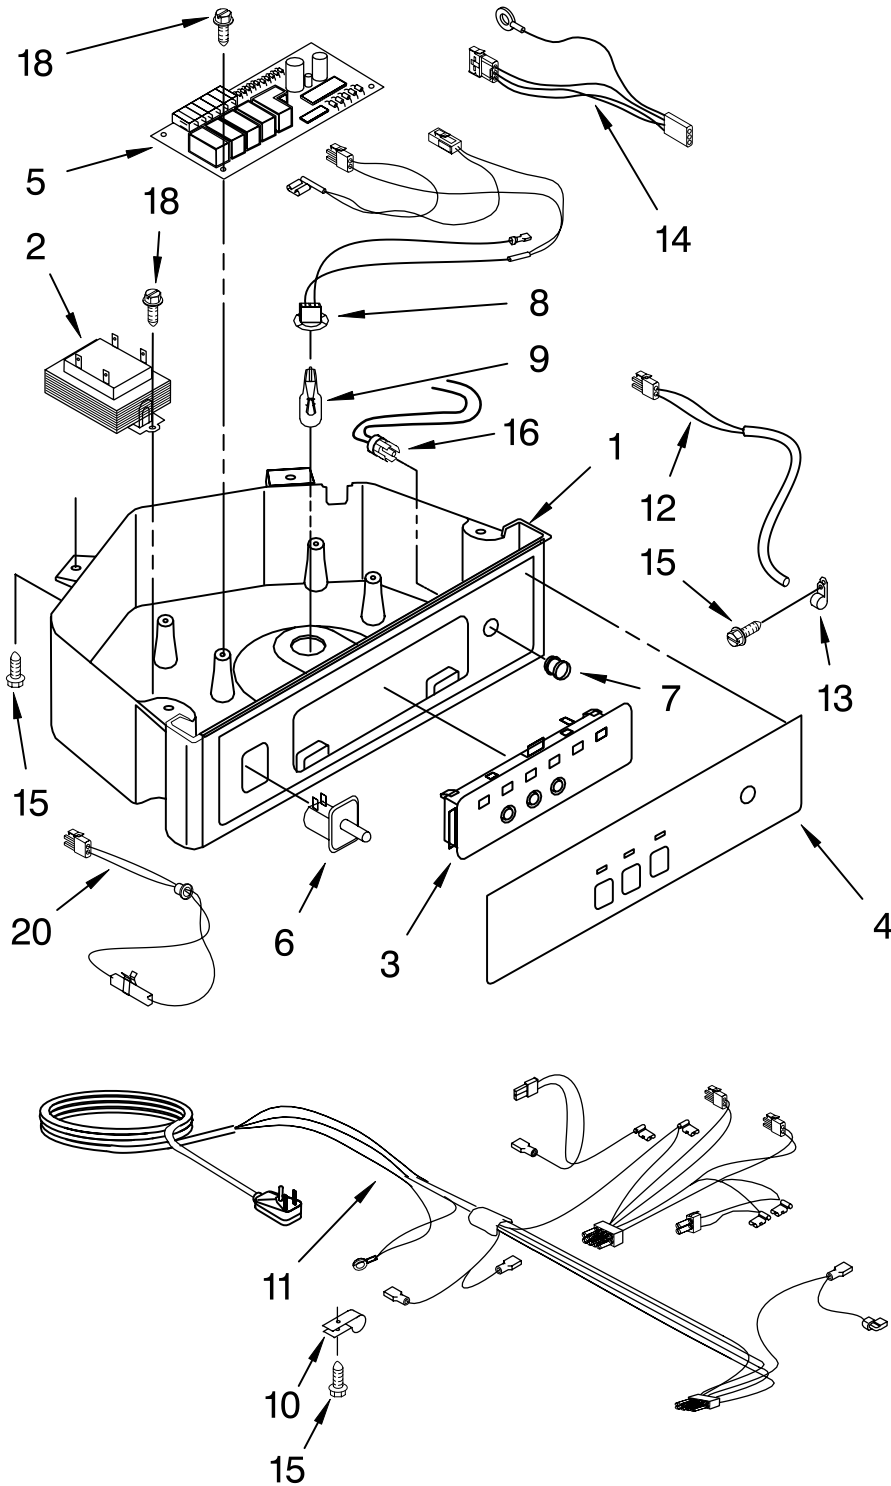

CONTROL PANEL PARTS

For Models: KUIS18NNJW4, KUIS18NNJT4, KUIS18NNJB4, KUIS18NNJS4
(WHITE) (BISCUIT) (BLACK) (STAINLESS STEEL)

Illus. No.	Part No.	DESCRIPTION
1	2185738	Box, Control
2	2185657	Transformer
3	2185592	Assembly, Switch (ALSO ORDER #4)
4	2208317W	Overlay
5	6100499	P.C. Board
6	2149705	Switch, Plunger
7	2185694	Lens, LED
8	2185692	Wiring Harness Grid/ Light
9	745362	Bulb
10	2185788	Clamp
11	2187286	Wiring Harness, Complete Unit (Includes Power Cord)
12	2217288	Thermostat, Bin
13	2185825	Clamp
14	2185703	Wiring Harness, Main to Pump,
15	3400884	Screw 8-18 X 5/8
16	2187256	LED Assembly
18	3400850	Screw 8-16 X 3/8
20	2217289	Thermister, Ice Control

FOR ORDERING INFORMATION REFER TO PARTS PRICE LIST