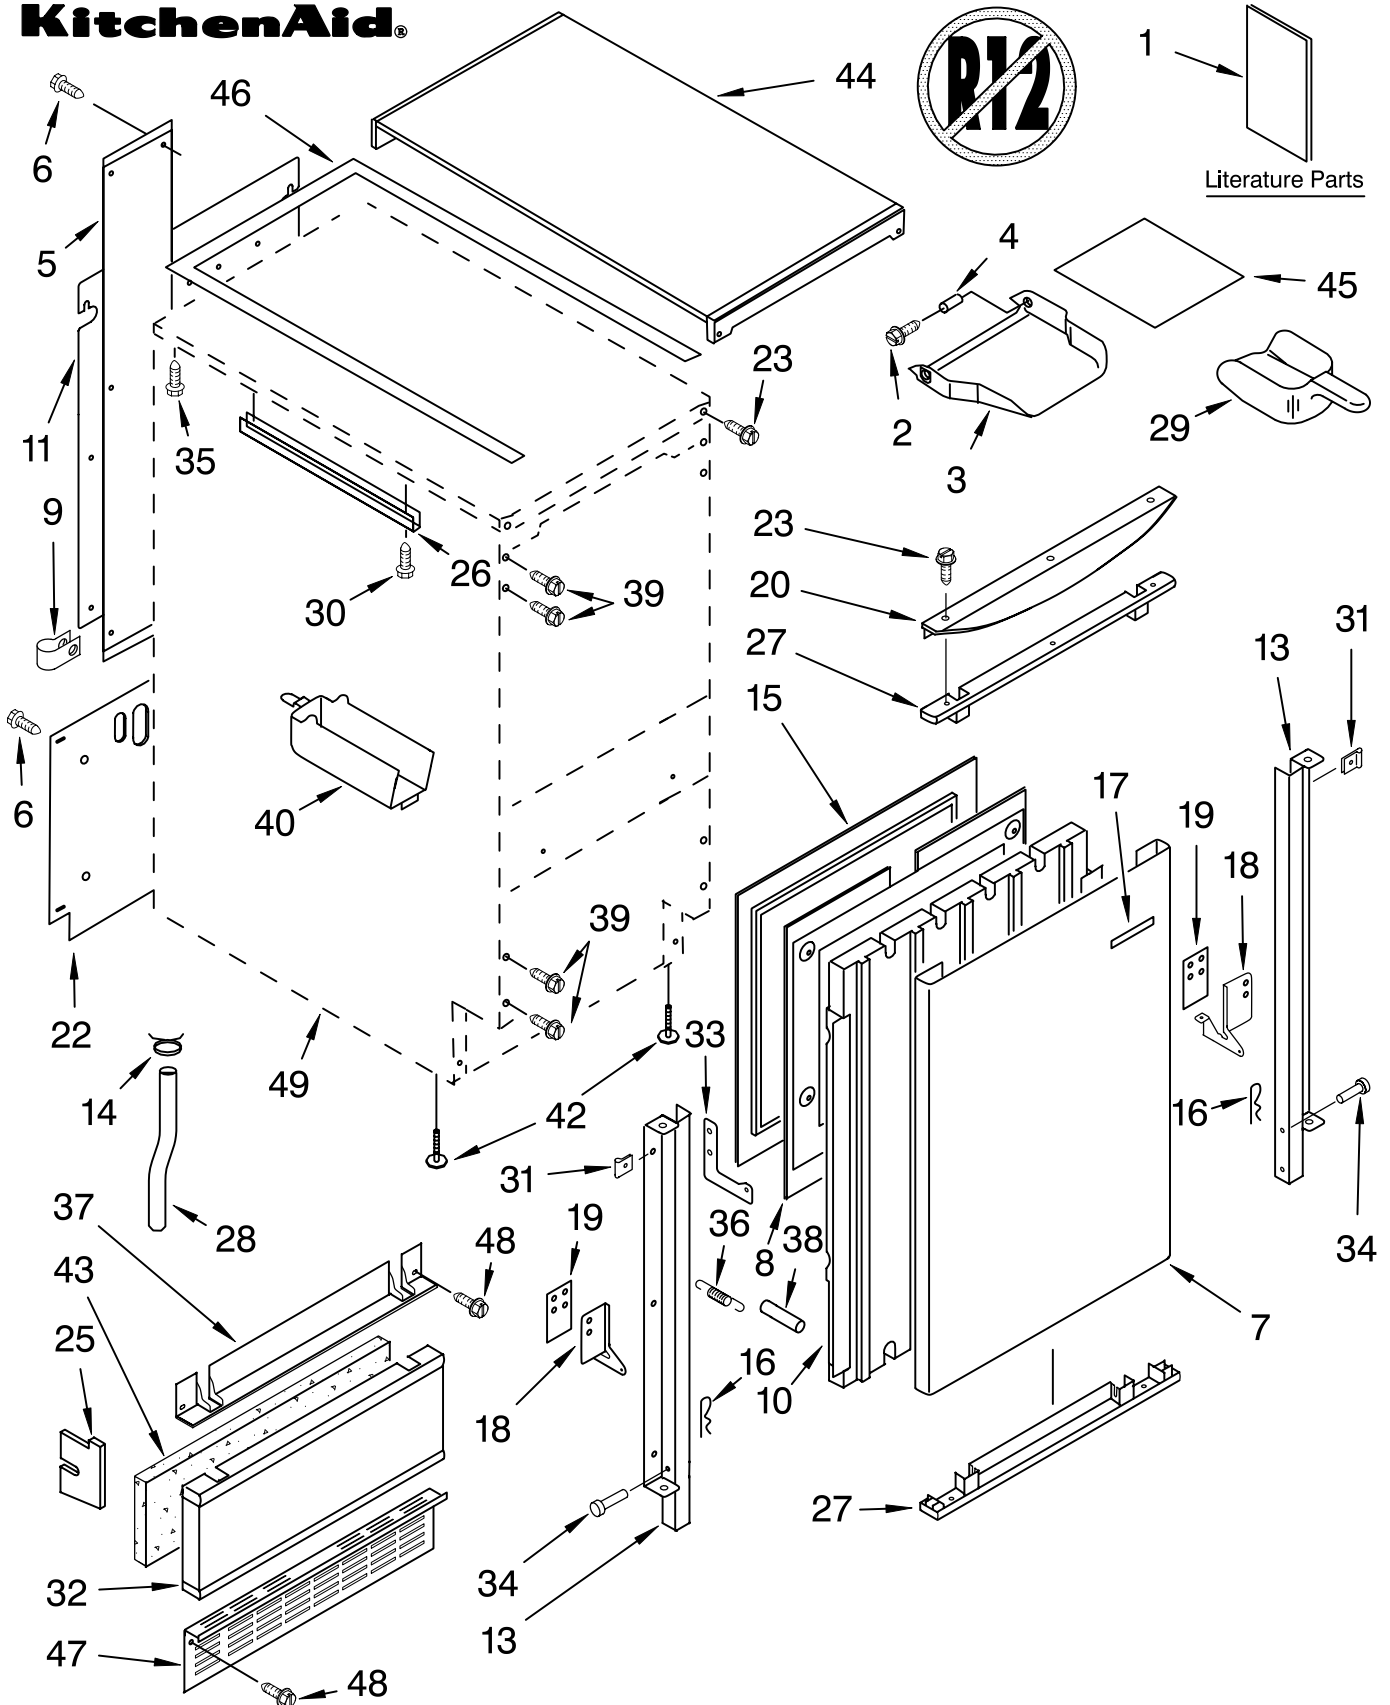

CABINET LINER AND DOOR PARTS

For Models: KUIS18NNJW4, KUIS18NNJT4, KUIS18NNJB4, KUIS18NNJS4
(WHITE) (BISCUIT) (BLACK) (STAINLESS STEEL)

ICE CUBE
MAKER

KitchenAid®

FOR ORDERING INFORMATION REFER TO PARTS PRICE LIST

CABINET LINER AND DOOR PARTS

For Models: KUIS18NNJW4, KUIS18NNJT4, KUIS18NNJB4, KUIS18NNJS4
(WHITE) (BISCUIT) (BLACK) (STAINLESS STEEL)

Illus. No.	Part No.	DESCRIPTION	Illus. No.	Part No.	DESCRIPTION	Illus. No.	Part No.	DESCRIPTION
1	LIT2217251 LIT2217232	Literature Parts Use & Care Guide Service & Wiring Sheet	22	2208399	Assembly, Unit Cover	45	2185690	Shield, Electrical
2	3400886	Screw 8-18 X 1 1/4	23	8281188	Screw, Handle (White)	46	2217296	Gasket, Top Panel
3	2208354	Bin, Door		8281187	(Biscuit)	47	2217206W	Grill, Front (White)
4	2185678	Spacer		8281186	(Black)		2217206T	(Biscuit)
5	2185575	Cover, Wiring	25	2217225	Pad, Foam		2217206B	(Black)
6	489442	Screw	26	2185691	Channel, Wiring	48	489474	Screw 8-18 X 1
7	2208352W	Panel, Exterior (White)	27	2208350W	Endcap, Door (White)	49		Cabinet & Liner (NOT SERVICED)
	2208352T	(Biscuit)		2208350T	(Biscuit)	Parts Not Illustrated and		
	2208352B	(Black)	28	2208453	Tube, Drain	Optional Parts (Not Included)		
	2208352S	(Stainless Steel)	29	2208386	Scoop		8171307	Cleaner, Icemaker
8	2217298	Panel, Interior	30	3400884	Screw 8-18 X 5/8		503695	Sealer, Cork (1/4 Pound)
9	489385	Clamp, Tube	31	2208421	Clip		797403	Cement, Insulation (1 Oz.)
10	2208377	Insulation	32	2208382W	Panel, Lower (White)		505587	Sealer, Mastic (1 Qt.)
11	2217227	Ballast-Back, I.M.		2208382T	(Biscuit)		212643	Sealer, Gum (22 Pcs. 3/16" x 7")
13	2208376	Bracket, Door (Left Side)		2208382B	(Black)		479976	Kit, Insulation (5 Pcs. 3" x 24" x 48")
	2208375	(Right Side)		2208382S	(Stainless Steel)		978025	Valve, Access (1/4")
14	2208483	Clamp	33	2208487	Bracket, Spring		978026	Valve, Access (5/16")
15	2217295	Gasket, Door	34	2208417	Pin, Hinge		978027	Valve, Access (3/8")
16	2208535	Clip	35	489048	Screw, Ground 8-32 X 1/2		978028	Valve, Access (1/2")
17	2212760	Nameplate (White)	36	2208480	Spring, Hinge		978029	Valve, Access (5/8")
	2212761	(Biscuit)	37	2208383W	Endcap, Panel (White)		978030	Valve, Access (3/4")
	2212762	(Black)		2208383T	(Biscuit)			
18	2208425	Hinge (Left Side)		2208383B	(Black)			
	2208426	(Right Side)	38	2208529	Dampener, Spring			
19	2208401	Shim, Hinge	39	489423	Screw 10-32X11/16			
20	220840W	Handle, Door (White)	40	2208449	Holder, Scoop			
	2208440T	(Biscuit)	42	3376439	Leg, Leveler			
	2208440B	(Black)	43	2208384	Insulation Top			
			44	2929701W	(White)			
				2929701T	(Biscuit)			
				2929701B	(Black)			

FOR ORDERING INFORMATION REFER TO PARTS PRICE LIST