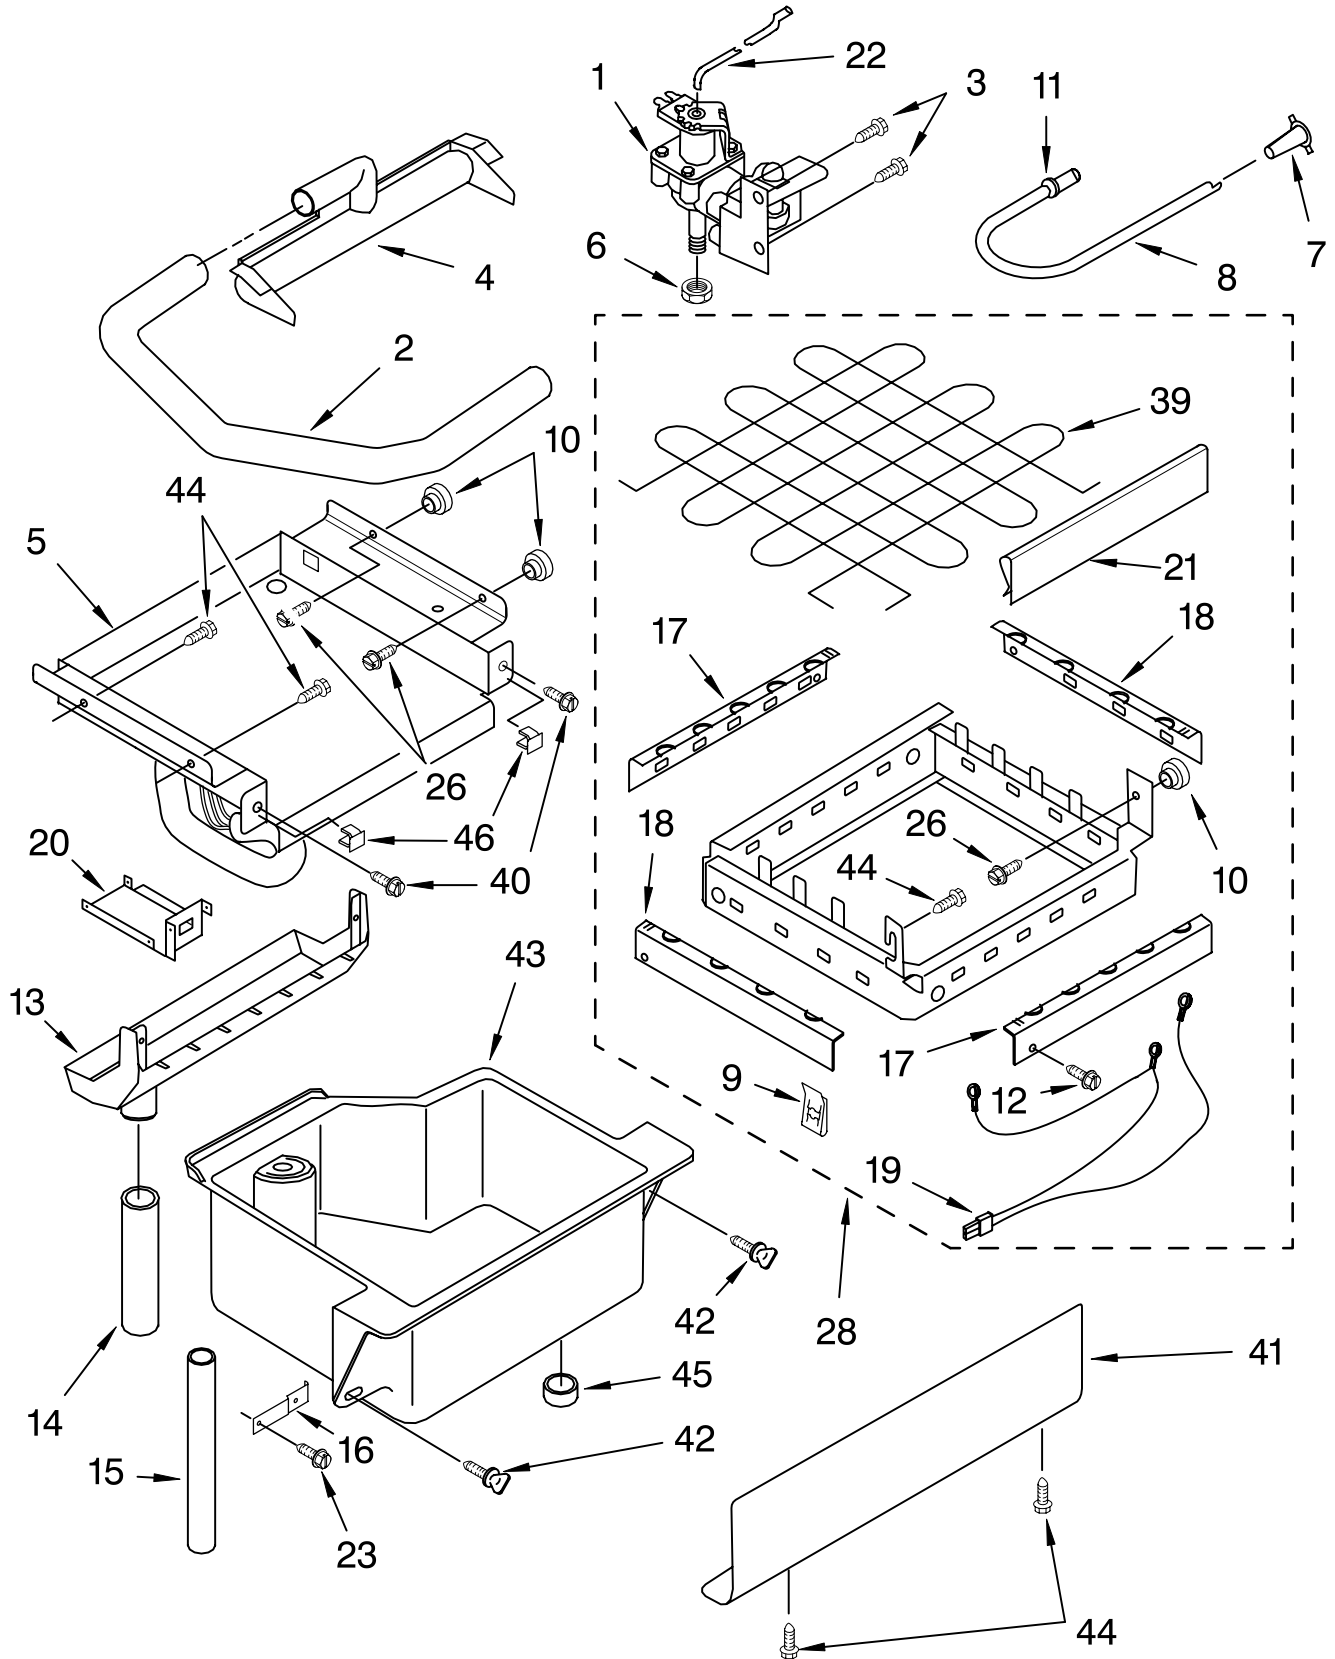

EVAPORATOR, ICE CUTTER GRID AND WATER PARTS

For Models: KUIS18NNJW5, KUIS18NNJT5, KUIS18NNJB5, KUIS18NNJS5
(WHITE) (BISCUIT) (BLACK) (STAINLESS STEEL)

FOR ORDERING INFORMATION REFER TO PARTS PRICE LIST

EVAPORATOR, ICE CUTTER GRID AND WATER PARTS

For Models: KUIS18NNJW5, KUIS18NNJT5, KUIS18NNJB5, KUIS18NNJS5
(WHITE) (BISCUIT) (BLACK) (STAINLESS STEEL)

Illus. No.	Part No.	DESCRIPTION
1	2185758	Valve, Complete Water
2	2217286	Tube, Plastic
3	488687	Screw 8-15 X 5/8
4	2185523	Dispenser, Water
5	2217269	Evaporator
6	627018	Nut, Compression
7	841707	Insert, Tube
8	2172593	Tube, Water Fill
9	488660	Nut, Speed
10	836667	Spacer
11	2208539	Fastener, Pushnut
12	489443	Screw
13	2185625	Reservoir, Water Slide
14	2185626	Tube
15	2185673	Hose, Overflow
16	2217378	Support, Reservoir Bracket
17	2185615	Bracket, Front and Rear
18	2185611	Bracket, Side Left and Right
19	2185681	Harness, Grid
20	2208427	Support, Bracket Evaporator/Grid
21	2217310	Guide, Ice Grid
22	2208533	Tube
23	8281193	Screw
26	3400886	Screw 8-18 X 1 1/4
28	2185614	Grid Assembly (Complete)
39	2174754	Wire, Grid Cutter
40	8281192	Screw
41	2208365	Cover, Grid
42	8281228	Thumbscrew
43	8201653	Reservoir, Water
44	3400884	Screw 8-18 X 5/8
45	2185696	Cap, Drain
46	3400909	Nut, Push-In

FOR ORDERING INFORMATION REFER TO PARTS PRICE LIST