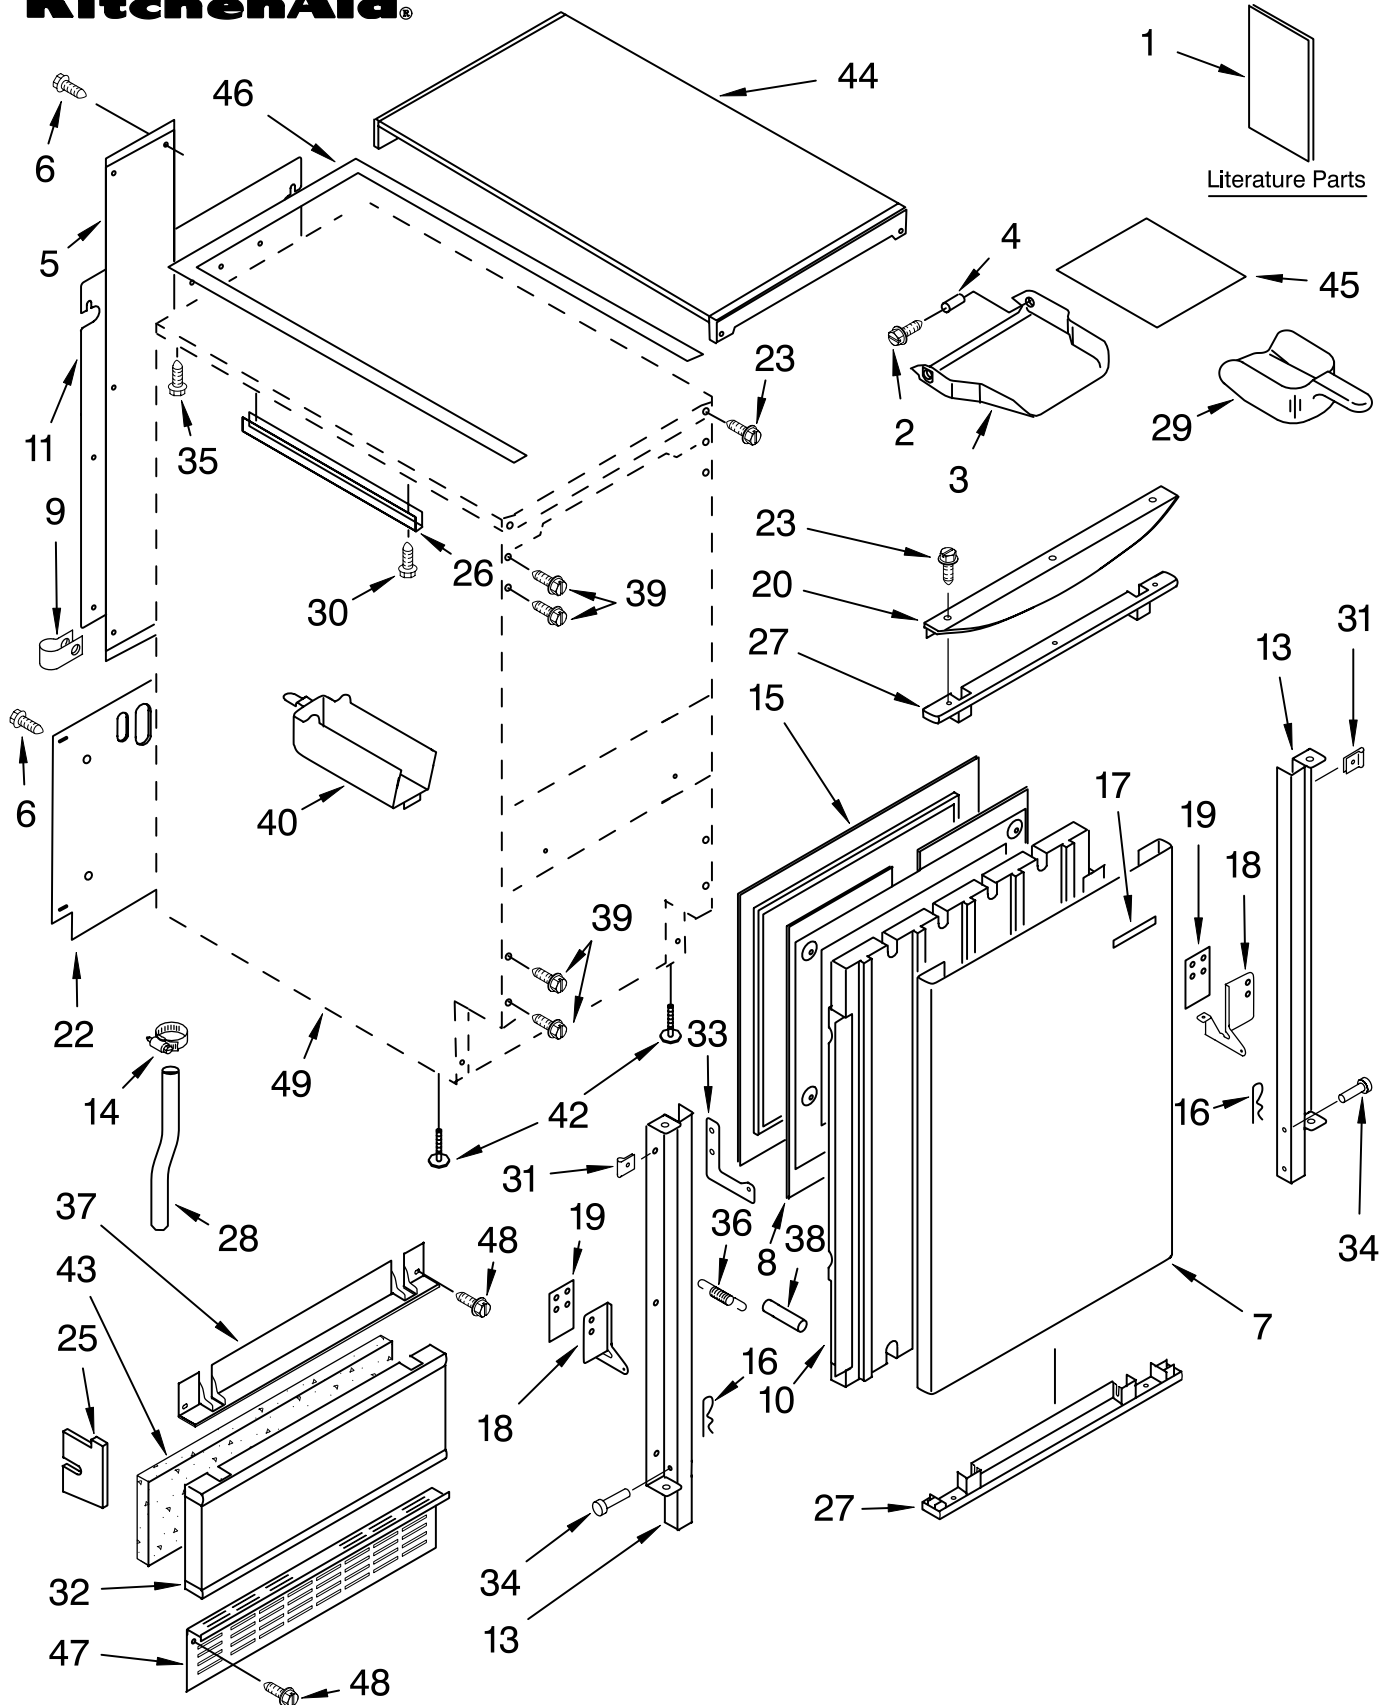

CABINET LINER AND DOOR PARTS

For Models: KUIS18NNJW5, KUIS18NNJT5, KUIS18NNJB5, KUIS18NNJS5
(WHITE) (BISCUIT) (BLACK) (STAINLESS STEEL)

ICE CUBE
MAKER

KitchenAid®

FOR ORDERING INFORMATION REFER TO PARTS PRICE LIST

CABINET LINER AND DOOR PARTS

For Models: KUIS18NNJW5, KUIS18NNJT5, KUIS18NNJB5, KUIS18NNJS5
(WHITE) (BISCUIT) (BLACK) (STAINLESS STEEL)

Illus. No.	Part No.	DESCRIPTION	Illus. No.	Part No.	DESCRIPTION	Illus. No.	Part No.	DESCRIPTION
1	LIT2217408	Literature Parts Use & Care Guide	25	2217225	Pad, Foam	Parts Not Illustrated and Optional Parts (Not Included)		
	LIT2217232	Service & Wiring Sheet	26	2185691	Channel, Wiring			
2	3400886	Screw 8-18 X 1 1/4	27	2208350W	Endcap, Door (White)	8171307		Cleaner, Ice maker
3	2208354	Bin, Door		2208350T	(Biscuit)	503695		Sealer, Cork (1/4 Pound)
4	2185678	Spacer		2208350B	(Black)	797403		Cement, Insulation (1 Oz.)
5	2217394	Cover, Wiring	28	2208453	Tube, Drain	505587		Sealer, Mastic (1 Qt.)
6	489442	Screw	29	2208386	Scoop	212643		Sealer, Gum (22 Pcs. 3/16" x 7")
7	2208352W	Panel, Exterior (White)	30	3400884	Screw 8-18 X 5/8	479976		Kit, Insulation (5 Pcs. 3" x 24" x 48")
	2208352T	(Biscuit)	31	2208421	Clip	978025		Valve, Access (1/4")
	2208352B	(Black)	32	2208382W	Panel, Lower (White)	978026		Valve, Access (5/16")
	2208352S	(Stainless Steel)		2208382T	(Biscuit)	978027		Valve, Access (3/8")
8	2217298	Panel, Interior		2208382B	(Black)	978028		Valve, Access (1/2")
9	489385	Clamp, Tube		2208382S	(Stainless Steel)	978029		Valve, Access (5/8")
10	2208377	Insulation	33	2208487	Bracket, Spring	978030		Valve, Access (3/4")
11	2217227	Ballast-Back, I.M.	34	2208417	Pin, Hinge			
13	2208376	Bracket, Door (Left Side)	35	489048	Screw, Ground 8-32 X 1/2			
	2208375	(Right Side)	36	2208480	Spring, Hinge			
14	489503	Clamp	37	2208383W	Endcap, Panel (White)			
15	2217295	Gasket, Door		2208383T	(Biscuit)			
16	2208535	Clip		2208383B	(Black)			
17	2212760	Nameplate (White)	38	2208529	Dampener, Spring			
	2212761	(Biscuit)	39	489423	Screw 10-32X11/16			
	2212762	(Black)	40	2208449	Holder, Scoop			
18	2208425	Hinge (Left Side)	42	3374849	Leg, Leveler (4)			
	2208426	(Right Side)	43	2208384	Insulation			
19	2208401	Shim, Hinge	44	2929701W	Top (White)			
20	2208440W	Handle, Door (White)		2929701T	(Biscuit)			
	2208440T	(Biscuit)		2929701B	(Black)			
	2208440B	(Black)	45	2185690	Shield, Electrical			
22	2208399	Assembly, Unit Cover	46	2217296	Gasket, Top Panel			
23	8281188	Screw, Handle (White)	47	2217206W	Grill, Front (White)			
	8281187	(Biscuit)		2217206T	(Biscuit)			
	8281186	(Black)		2217206B	(Black)			
			48	489474	Screw 8-18 X 1 Cabinet & Liner (NOT SERVICED)			
			49					

FOR ORDERING INFORMATION REFER TO PARTS PRICE LIST