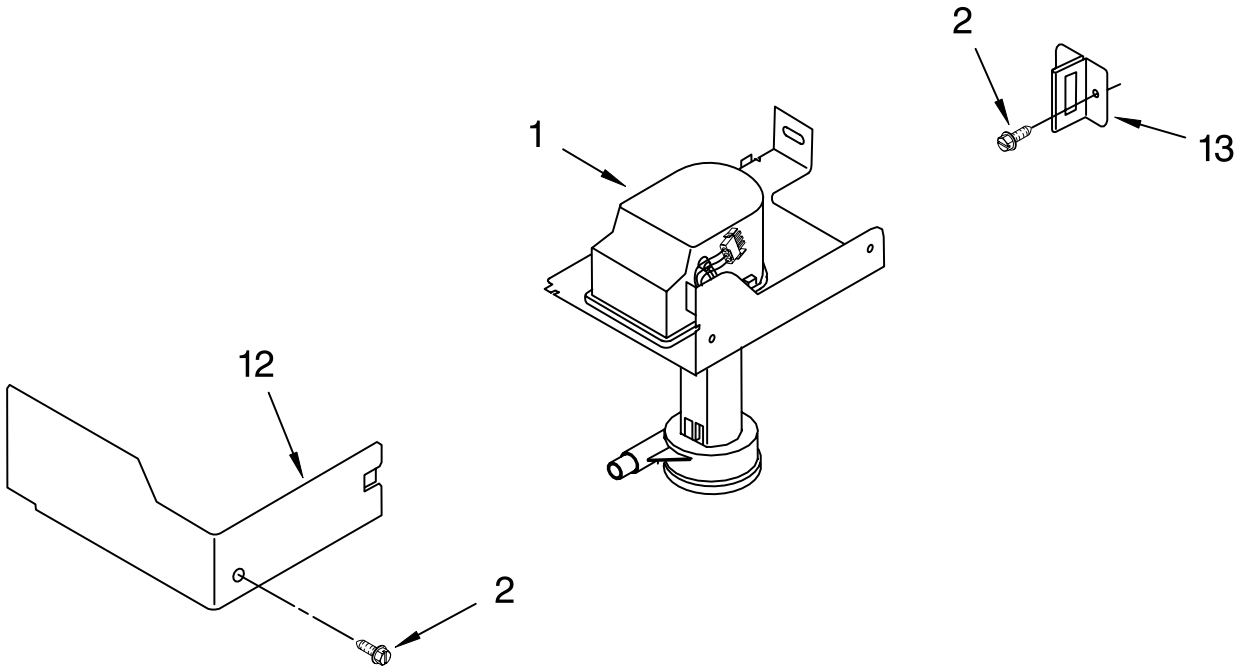

EVAPORATOR, ICE CUTTER GRID AND WATER PARTS

For Models: KUIS18NNJW5, KUIS18NNJT5, KUIS18NNJB5, KUIS18NNJS5
 (WHITE) (BISCUIT) (BLACK) (STAINLESS STEEL)

Illus. No.	Part No.	DESCRIPTION
1	2185758	Valve, Complete Water
2	2217286	Tube, Plastic
3	488687	Screw 8-15 X 5/8
4	2185523	Dispenser, Water
5	2217269	Evaporator
6	627018	Nut, Compression
7	841707	Insert, Tube
8	2172593	Tube, Water Fill
9	488660	Nut, Speed
10	836667	Spacer
11	2208539	Fastener, Pushnut
12	489443	Screw
13	2185625	Reservoir, Water Slide
14	2185626	Tube
15	2185673	Hose, Overflow
16	2217378	Support, Reservoir Bracket
17	2185615	Bracket, Front and Rear
18	2185611	Bracket, Side Left and Right
19	2185681	Harness, Grid
20	2208427	Support, Bracket Evaporator/Grid
21	2217310	Guide, Ice Grid
22	2208533	Tube
23	8281193	Screw
26	3400886	Screw 8-18 X 1 1/4
28	2185614	Grid Assembly (Complete)
39	2174754	Wire, Grid Cutter
40	8281192	Screw
41	2208365	Cover, Grid
42	8281228	Thumbscrew
43	8201653	Reservoir, Water
44	3400884	Screw 8-18 X 5/8
45	2185696	Cap, Drain
46	3400909	Nut, Push-In

FOR ORDERING INFORMATION REFER TO PARTS PRICE LIST

PUMP PARTS

For Models: KUIS18NNJW5, KUIS18NNJT5, KUIS18NNJB5, KUIS18NNJS5
 (WHITE) (BISCUIT) (BLACK) (STAINLESS STEEL)

Illus. No.	Part No.	DESCRIPTION
1	2217220	Pump, Water (Complete)
2	3400884	Screw 8-18 X 5/8
12	2185677	Cover, Pump
13	2185585	Bracket, Connector Assembly