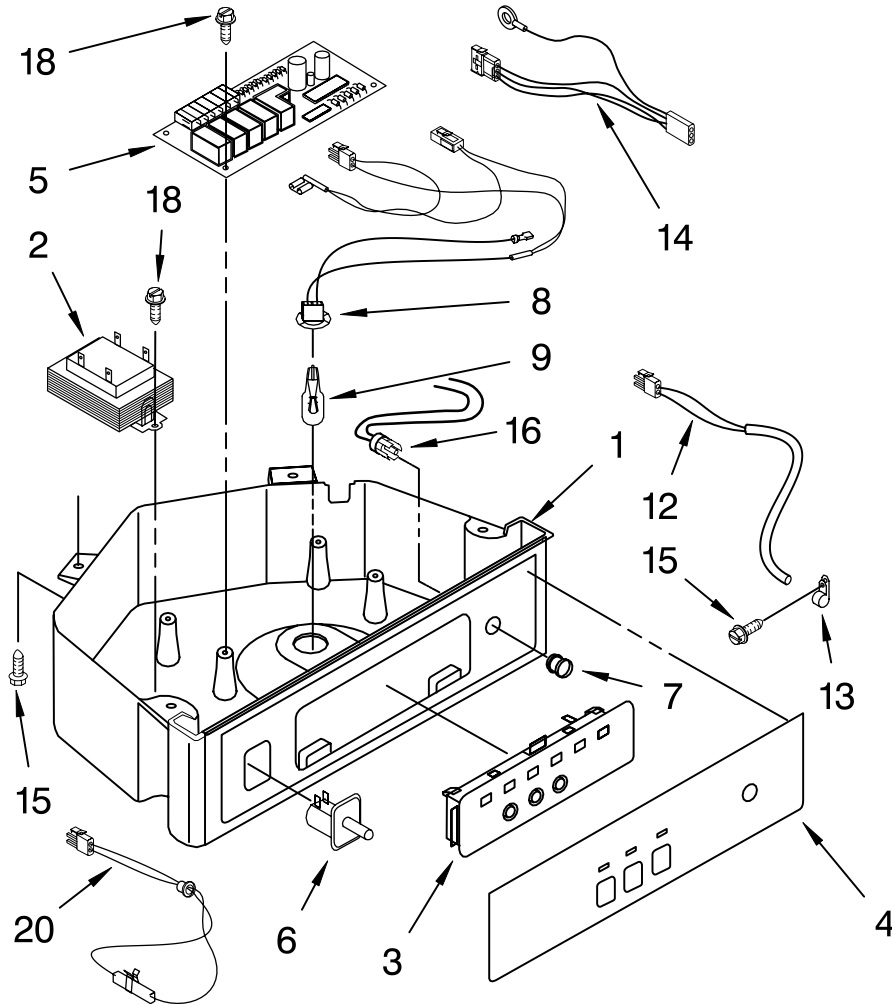

CONTROL PANEL PARTS

For Models: KUIS18NNJW5, KUIS18NNJT5, KUIS18NNJB5, KUIS18NNJS5
(WHITE) (BISCUIT) (BLACK) (STAINLESS STEEL)

Illus. Part No. No. DESCRIPTION

1	2185738	Box, Control
2	2185657	Transformer
3	2185592	Assembly, Switch (ALSO ORDER #4)
4	2208317W	Overlay
5	6100499	P.C. Board
6	2149705	Switch, Plunger
7	2185694	Lens, LED
8	2185692	Wiring Harness Grid/ Light
9	745362	Bulb
12	2217288	Thermostat, Bin
13	2185825	Clamp
14	2185703	Wiring Harness, Main to Pump,
15	3400884	Screw 8-18 X 5/8
16	2187256	LED Assembly
18	3400850	Screw 8-16 X 3/8
20	2217289	Thermister, Ice Control

FOR ORDERING INFORMATION REFER TO PARTS PRICE LIST