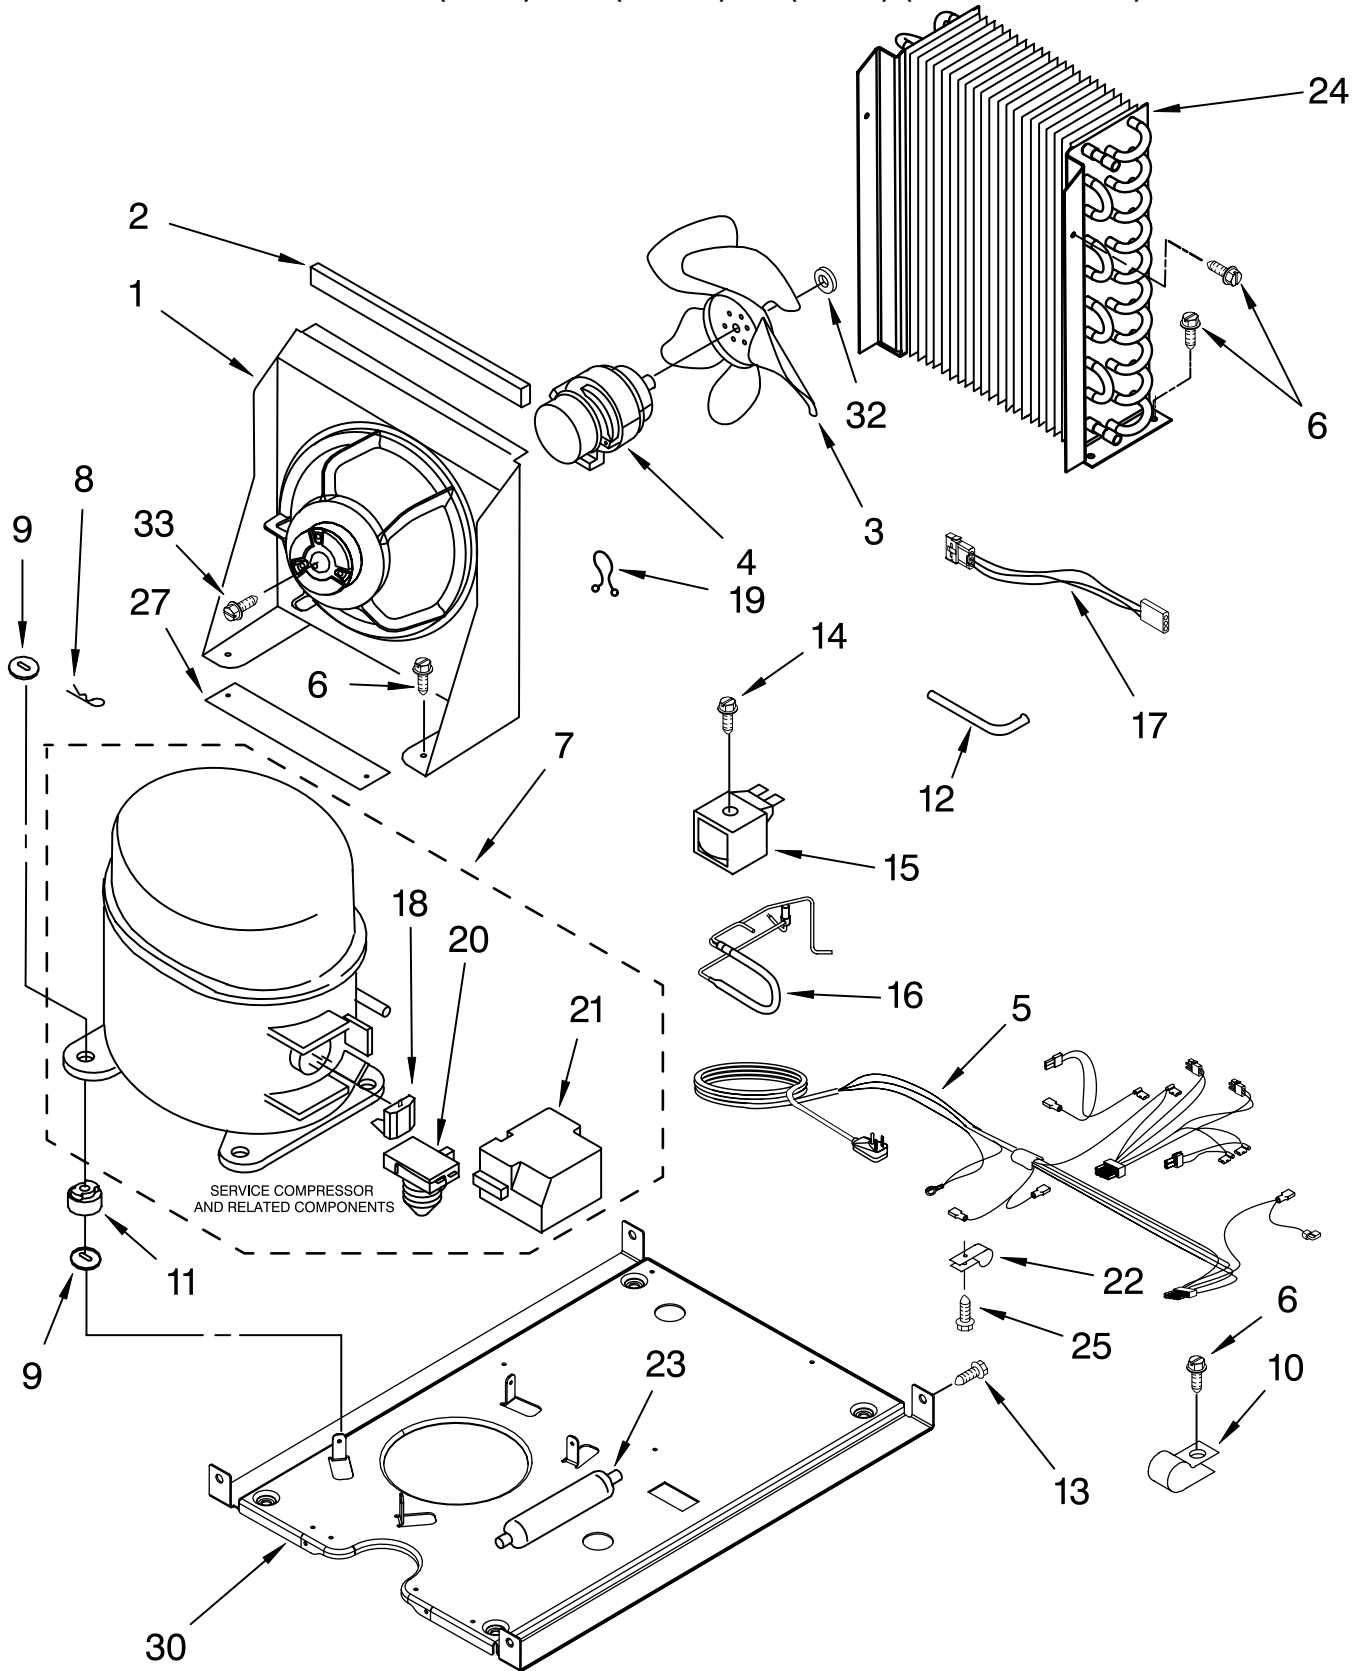

UNIT PARTS

For Models: KUIS18NNJW5, KUIS18NNJT5, KUIS18NNJB5, KUIS18NNJS5
(WHITE) (BISCUIT) (BLACK) (STAINLESS STEEL)

FOR ORDERING INFORMATION REFER TO PARTS PRICE LIST

UNIT PARTS

For Models: KUIS18NNJW5, KUIS18NNJT5, KUIS18NNJB5, KUIS18NNJS5
(WHITE) (BISCUIT) (BLACK) (STAINLESS STEEL)

<u>Illus. No.</u>	<u>Part No.</u>	<u>DESCRIPTION</u>
1	2185532	Bracket, Fan Mtg.
2	2185675	Pad, Foam
3	2190685	Blade, Fan
4	2188537	Motor, Fan
5	2187286	Wiring Harness, Complete Unit (Includes Power Cord)
6	304392	Screw 8-18 X 1/2
7	2208370	Compressor
8	A201435	Clip, Mounting
9	A201441	Shim (4)
10	2185960	Clamp (Power Cord)
11	2217318	Grommet (4)
12	2208415	Tube, Process
13	489423	Screw
14	489472	Screw
15	759112	Coil, Solenoid
16	2208413	Valve, Body
17	2187267	Wiring Harness, Condenser Fan
18	2217223	Overload
19	2217322	Twist Loc
20	2217224	Relay, Start
21	2208371	Cover, Terminal
22	2185788	Clamp
23	2209223	Drier
24	2217398	Condenser
25	3400884	Screw
27	2217397	Pad, Foam (2)
30	2217423	Base, Unit
32	486692	Nut, Speed
33	489494	Screw 8-32 X 3/4

REFRIGERANT CHARGE

6.5 OZ. (R134A)

FOR ORDERING INFORMATION REFER TO PARTS PRICE LIST