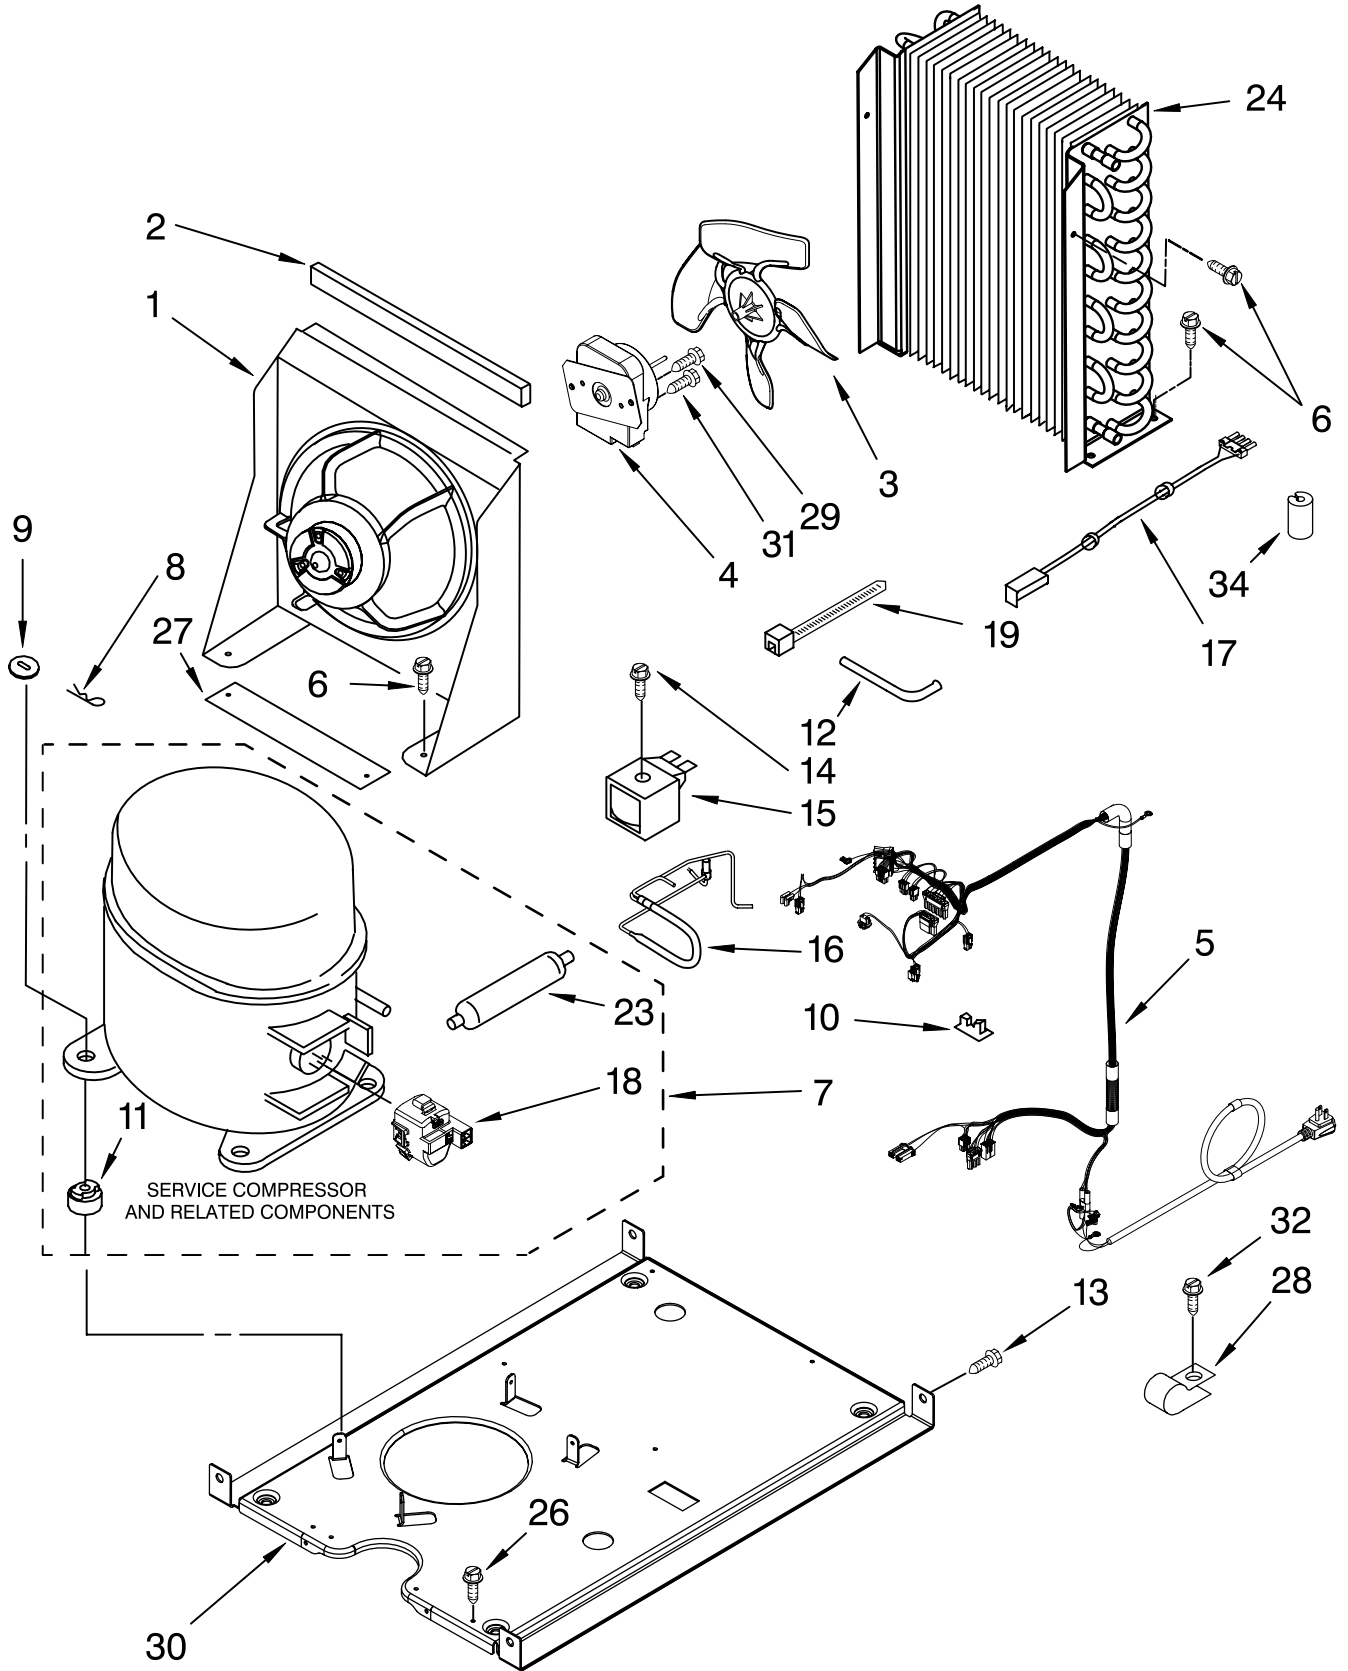

UNIT PARTS

For Models: KUIS18NNTW1, KUIS18NNTT1, KUIS18NNTB1, KUIS18NNTS1
(White) (Biscuit) (Black) (Stainless Steel)

FOR ORDERING INFORMATION REFER TO PARTS PRICE LIST

UNIT PARTS

For Models: KUIS18NNTW1, KUIS18NNTT1, KUIS18NNTB1, KUIS18NNTS1
(White) (Biscuit) (Black) (Stainless Steel)

Illus. No.	Part No.	DESCRIPTION	Illus. No.	Part No.	DESCRIPTION	Illus. No.	Part No.	DESCRIPTION
1	2185532	Bracket, Fan Mtg.	11		Grommet (4)	24	2313624	Condenser
2	2185675	Pad, Foam		2217318	Production	26	488500	Screw
3	2188935	Blade, Fan		4387558	Service	27	2217397	Pad, Foam (2)
4	2315558	Motor & Mounting Plate Assembly	12	2208415	Tube, Process	28	2185960	Clamp-Service Cord
5	W10139121	Wiring Harness, Complete Unit (Includes Power Cord)	13	489423	Screw	29	8281197	Screw
6	304392	Screw	14	489472	Screw	30	2217423	Base, Unit
7	W10136195	Compressor (Includes Illus. 11 & 23)	15	759112	Coil, Solenoid	31	8281196	Screw
8	A201435	Clip, Mounting	16	2313806	Hot Gas Valve	32	304392	Screw
9	A201441	Shim (4)	17	2187629	Wiring Harness, Condenser Fan	34	2319835	Grommet-Cond.(1)
10	1115375	Clip-Wiring	18	W10136197	Start Relay & Overload Combo Device	REFRIGERANT CHARGE		
			19	2155774	Strap	6.5 OZ. (R134A)		
			23		Drier			
				2319826	Production			
				4387019	Service			

FOR ORDERING INFORMATION REFER TO PARTS PRICE LIST