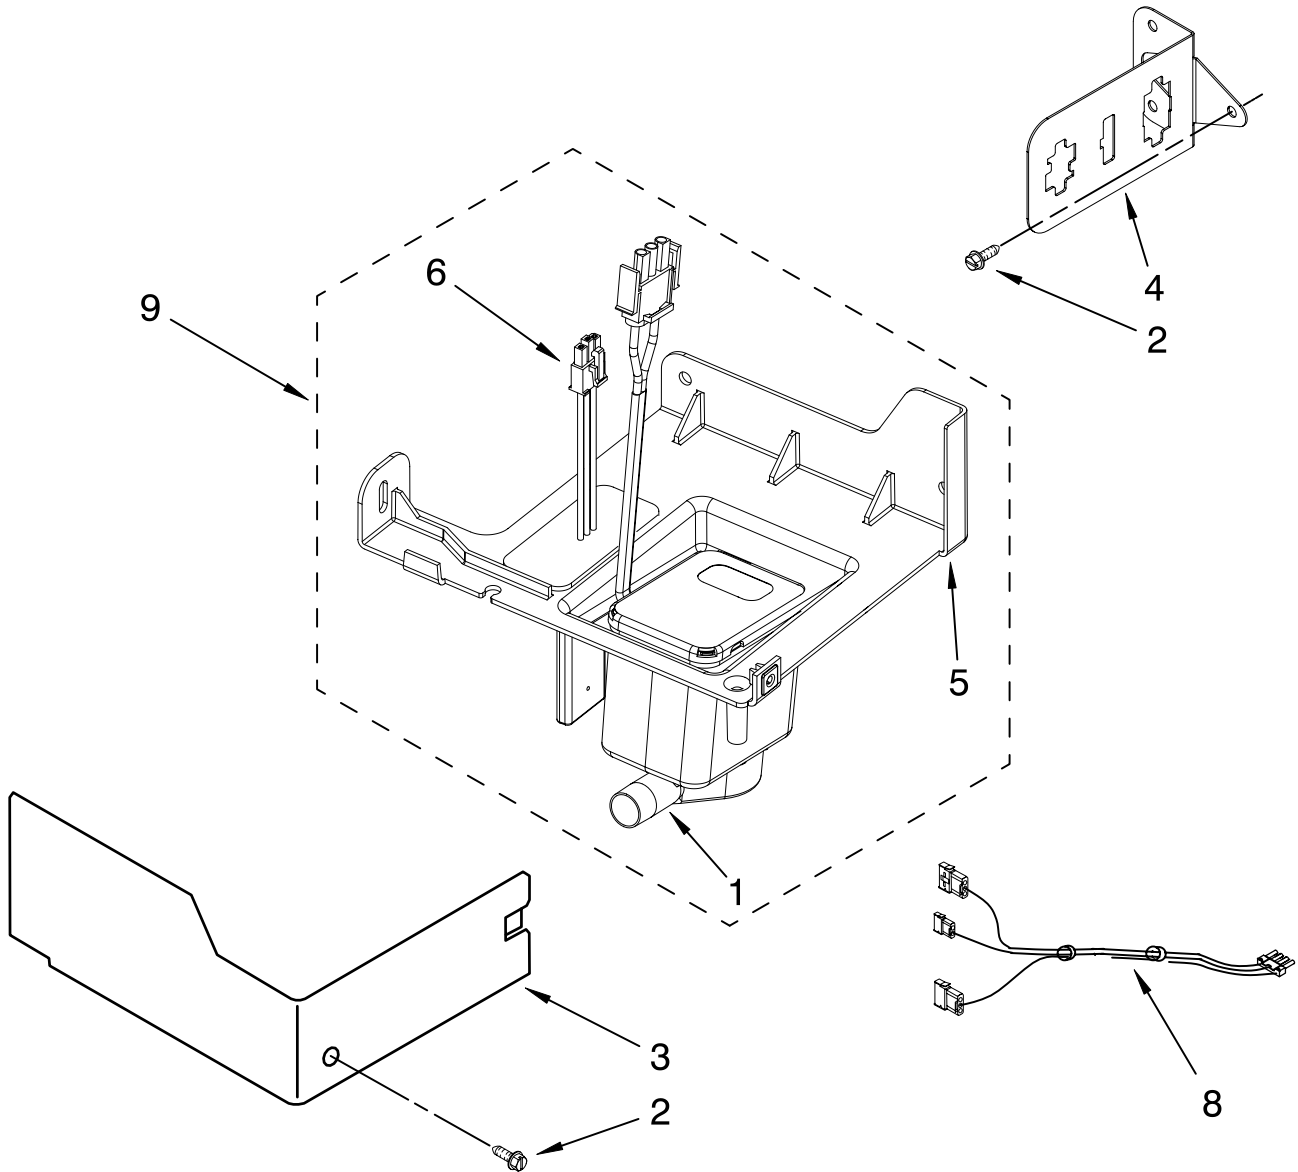

EVAPORATOR, ICE CUTTER GRID AND WATER PARTS

For Models: KUIS18NNTW1, KUIS18NNTT1, KUIS18NNTB1, KUIS18NNTS1

(White) (Biscuit) (Black) (Stainless Steel)

Illus. No.	Part No.	DESCRIPTION
1	W10159841	Valve, Complete Water
2	2217286	Tube, Plastic
3	488208	Screw
4	2185523	Dispenser, Water
5	2217269	Evaporator
6	2313705	Pump, Drain
7	2313851	Tube, Reservoir Pump
8	2172593	Tube, Water Fill
9	488660	Nut, Speed
10	836667	Spacer
11	2208539	Fastener, Pushnut
12	489443	Screw
13	2185625	Reservoir, Water Slide
14	2185626	Tube
15	2313890	Hose, Overflow
16	2217378	Bracket-Reservoir
17	2313603	Bracket, Front and Rear
18	2313602	Bracket, Side Left and Right
19	2185681	Harness, Grid
20	2208427	Support, Bracket Evaporator/Grid
21	2313604	Guide, Ice Grid
22	W10136146	Tube
23	8281193	Screw
24	2310169	Wire Assembly (Valve)
26	3400886	Screw 8-18 x 1 1/4
28	2313637	Grid Assembly (Complete)
29	2174754	Wire, Grid Cutter
30	8281192	Screw
31	2208365	Cover, Grid
32	8281228	Thumbscrew
33	2324334	Reservoir, Water
34	3400884	Screw 8-18 x 5/8
35	2185696	Cap, Drain
36	3400909	Nut, Push-In

FOR ORDERING INFORMATION REFER TO PARTS PRICE LIST

PUMP PARTS

For Models: KUIS18NNTW1, KUIS18NNTT1, KUIS18NNTB1, KUIS18NNTS1
 (White) (Biscuit) (Black) (Stainless Steel)

Illus. No.	Part No.	DESCRIPTION
1	2313628	Pump-Recirculating
2	3400884	Screw 8-18 x 5/8
3	2185677	Cover, Pump
4	2313844	Bracket, Connector Assembly
5	2313627	Bracket-Pump
6	2313643	Sensor-Water Level
8	2310092	Wiring Harness Main To Pump
9	2313702	Pump Assembly