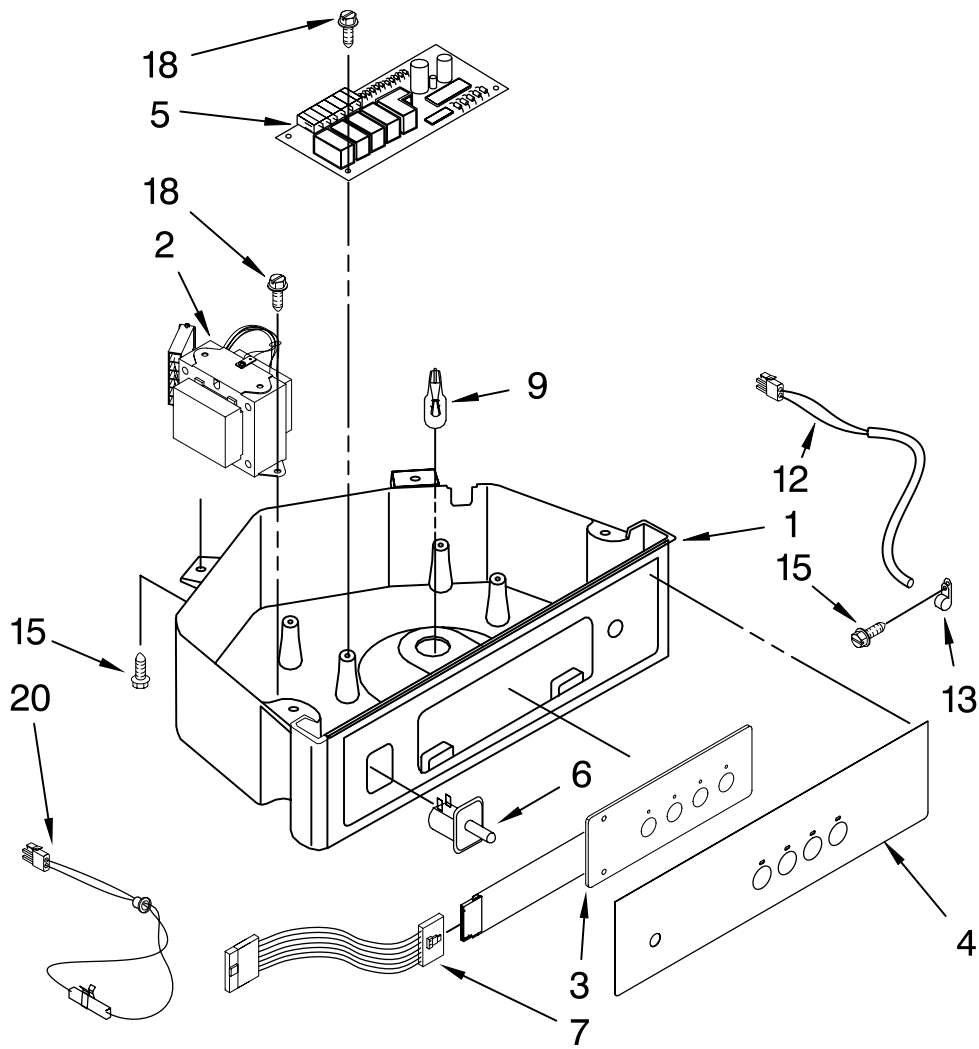

CONTROL PANEL PARTS

For Models: KUIS18NNTW1, KUIS18NNTT1, KUIS18NNTB1, KUIS18NNTS1
(White) (Biscuit) (Black) (Stainless Steel)

Illus. No.	Part No.	DESCRIPTION
1	W10139127	Box, Control
2	2310139	Transformer
3	2304122	Assembly, Switch (ALSO ORDER #4)
4	2313693	Overlay
5	W10122069	Control Board
6	2149705	Switch, Plunger Grid/ Light
7	2187585	Wire Assy-Active Overlay Jumper
9	745362	Bulb
12	2313633	Thermostat, Bin
13	2185825	Clamp
15	3400884	Screw 8-18 x 5/8
18	3400850	Screw 8-16 x 3/8
20	2313635	Thermister, Ice Control

FOR ORDERING INFORMATION REFER TO PARTS PRICE LIST