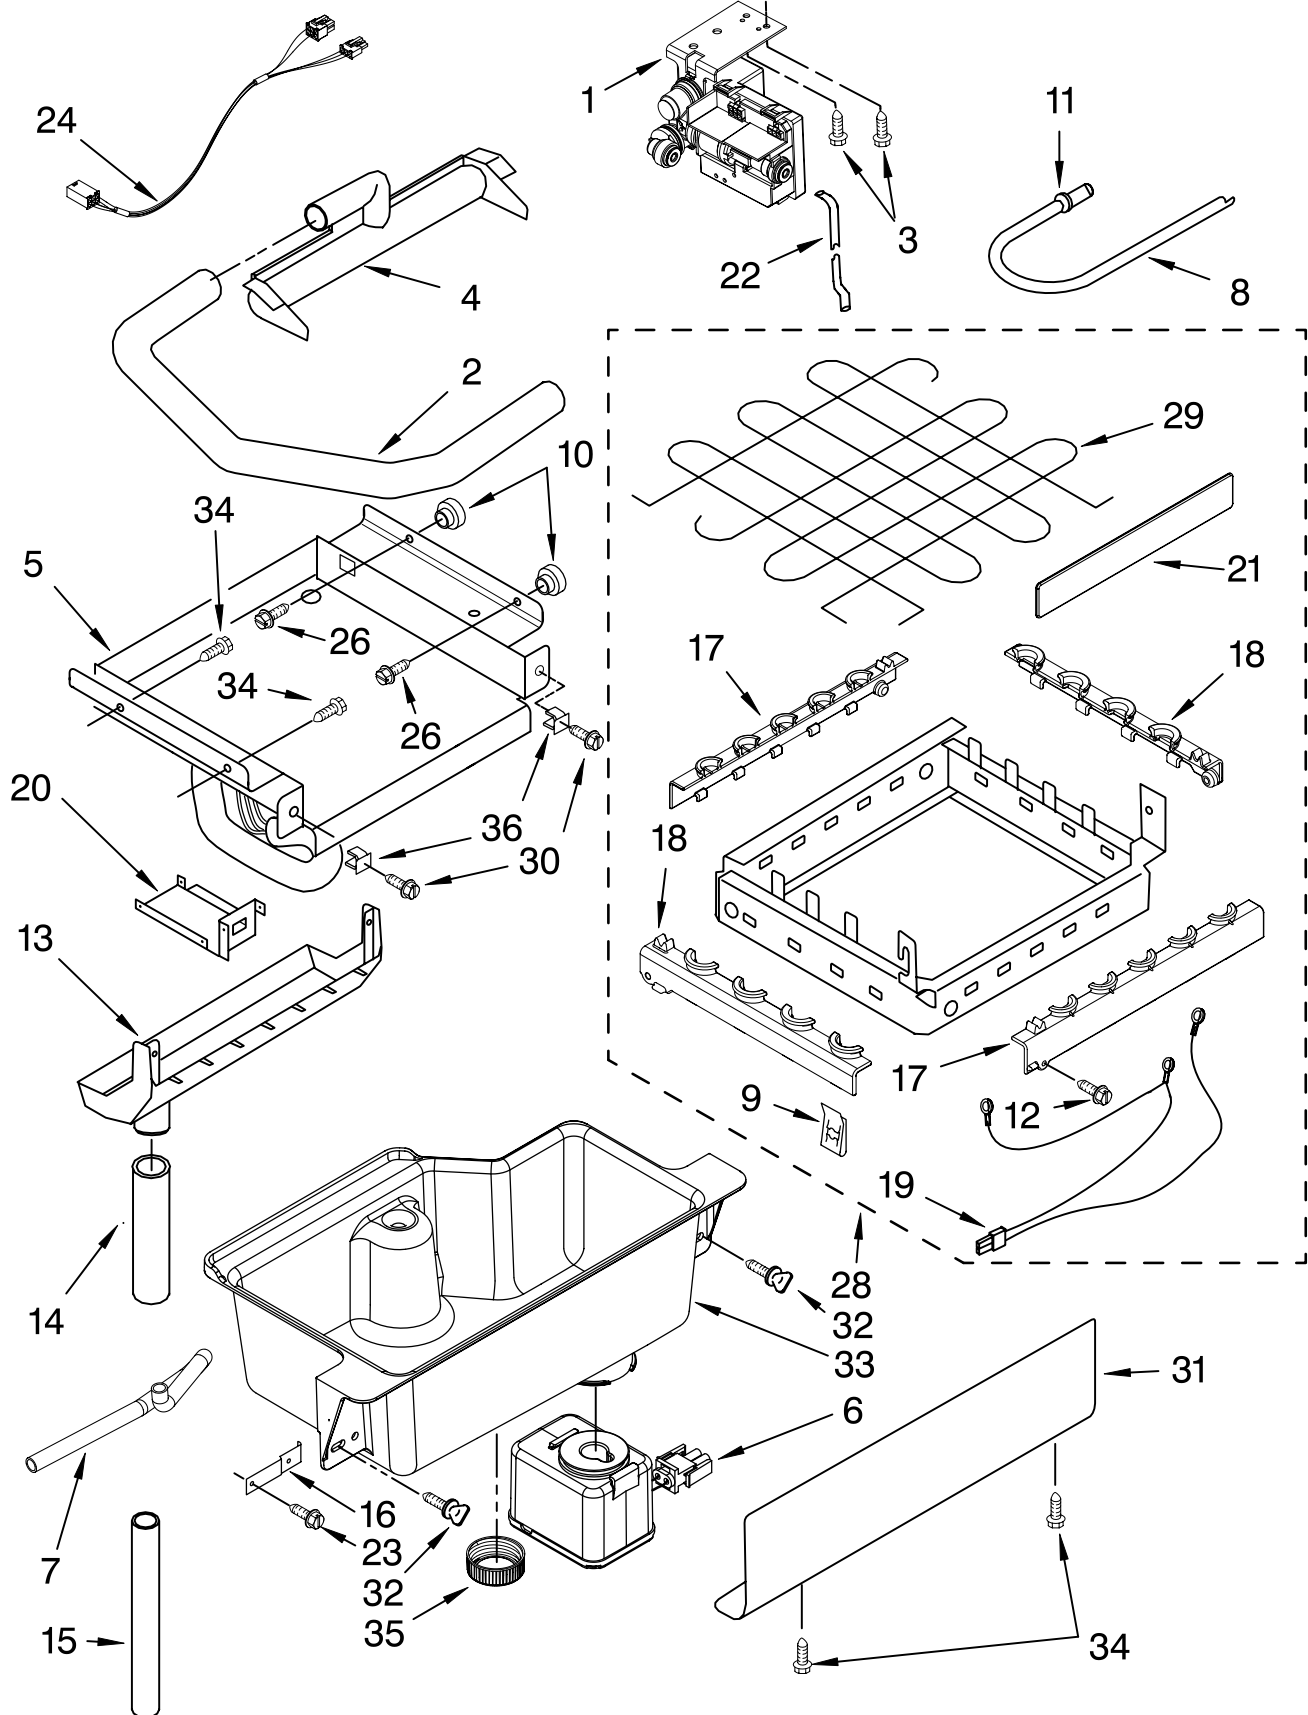

EVAPORATOR, ICE CUTTER GRID AND WATER PARTS

For Models: KUIS18NNTW1, KUIS18NNTT1, KUIS18NNTB1, KUIS18NNTS1

(White)

(Biscuit)

(Black)

(Stainless Steel)

FOR ORDERING INFORMATION REFER TO PARTS PRICE LIST

EVAPORATOR, ICE CUTTER GRID AND WATER PARTS

For Models: KUIS18NNTW1, KUIS18NNTT1, KUIS18NNTB1, KUIS18NNTS1

(White) (Biscuit) (Black) (Stainless Steel)

Illus. No.	Part No.	DESCRIPTION
1	W10159841	Valve, Complete Water
2	2217286	Tube, Plastic
3	488208	Screw
4	2185523	Dispenser, Water
5	2217269	Evaporator
6	2313705	Pump, Drain
7	2313851	Tube, Reservoir Pump
8	2172593	Tube, Water Fill
9	488660	Nut, Speed
10	836667	Spacer
11	2208539	Fastener, Pushnut
12	489443	Screw
13	2185625	Reservoir, Water Slide
14	2185626	Tube
15	2313890	Hose, Overflow
16	2217378	Bracket-Reservoir
17	2313603	Bracket, Front and Rear
18	2313602	Bracket, Side Left and Right
19	2185681	Harness, Grid
20	2208427	Support, Bracket Evaporator/Grid
21	2313604	Guide, Ice Grid
22	W10136146	Tube
23	8281193	Screw
24	2310169	Wire Assembly (Valve)
26	3400886	Screw 8-18 x 1 1/4
28	2313637	Grid Assembly (Complete)
29	2174754	Wire, Grid Cutter
30	8281192	Screw
31	2208365	Cover, Grid
32	8281228	Thumbscrew
33	2324334	Reservoir, Water
34	3400884	Screw 8-18 x 5/8
35	2185696	Cap, Drain
36	3400909	Nut, Push-In

FOR ORDERING INFORMATION REFER TO PARTS PRICE LIST