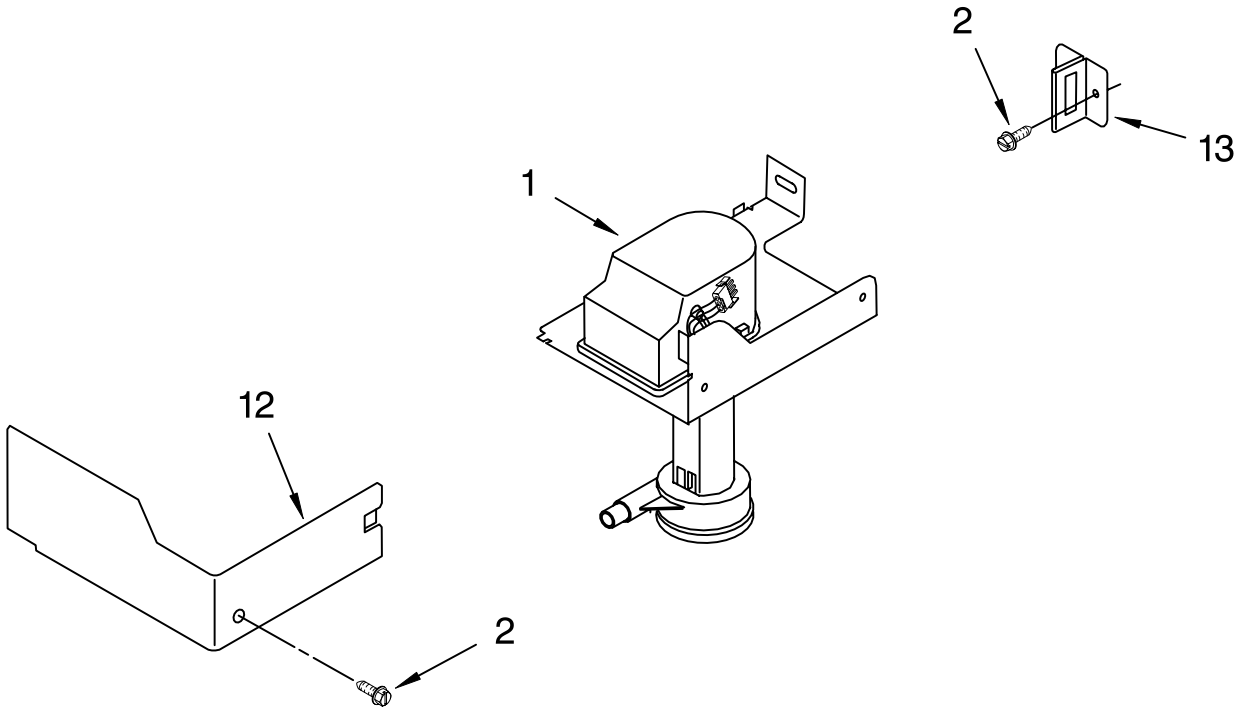

# EVAPORATOR, ICE CUTTER GRID AND WATER PARTS

For Models: KUIS18PNJW3, KUIS18PNJB3  
(WHITE-PUMP MODEL) (BLACK-PUMP MODEL)

<b>Illus. No.</b>	<b>Part No.</b>	<b>DESCRIPTION</b>
1	2185758	Valve, Complete Water
2	2217286	Tube, Plastic
3	488687	Screw 8-15 X 5/8
4	2185523	Dispenser, Water
5	2217269	Evaporator
6	627018	Nut, Compression
7	841707	Insert, Tube
8	2172593	Tube, Water Fill
9	488660	Nut, Speed
10	836667	Spacer
11	2208539	Fastener, Pushnut
12	489443	Screw
13	2185625	Reservoir, Water Slide
14	2185626	Tube
15	2185673	Hose, Overflow
16	2208372	Support, Reservoir Bracket
17	2185615	Bracket, Front and Rear
18	2185611	Bracket, Side Left and Right
19	2185681	Harness, Grid
20	2208427	Support, Bracket Evaporator/Grid
21	2217310	Guide, Ice Grid
22	2208533	Tube
23	487627	Ball Sleeve
24	487857	Nut, Ball Sleeve
26	3400886	Screw 8-18 X 1 1/4
28	2185614	Grid Assembly (Complete)
39	2174754	Wire, Grid Cutter
41	2208365	Cover, Grid
42	8281228	Thumbscrew
43	2185624	Reservoir, Water
44	3400884	Screw 8-18 X 5/8
45	2185696	Cap, Drain
46	3400909	Nut, Push-In

# PUMP PARTS

For Models: KUIS18PNJW3, KUIS18PNJB3  
(WHITE-PUMP MODEL) (BLACK-PUMP MODEL)

Illus. No.	Part No.	DESCRIPTION
1	2217220	Pump, Water (Complete)
2	3400884	Screw 8-18 X 5/8
12	2185677	Cover, Pump
13	2185585	Bracket, Connector Assembly