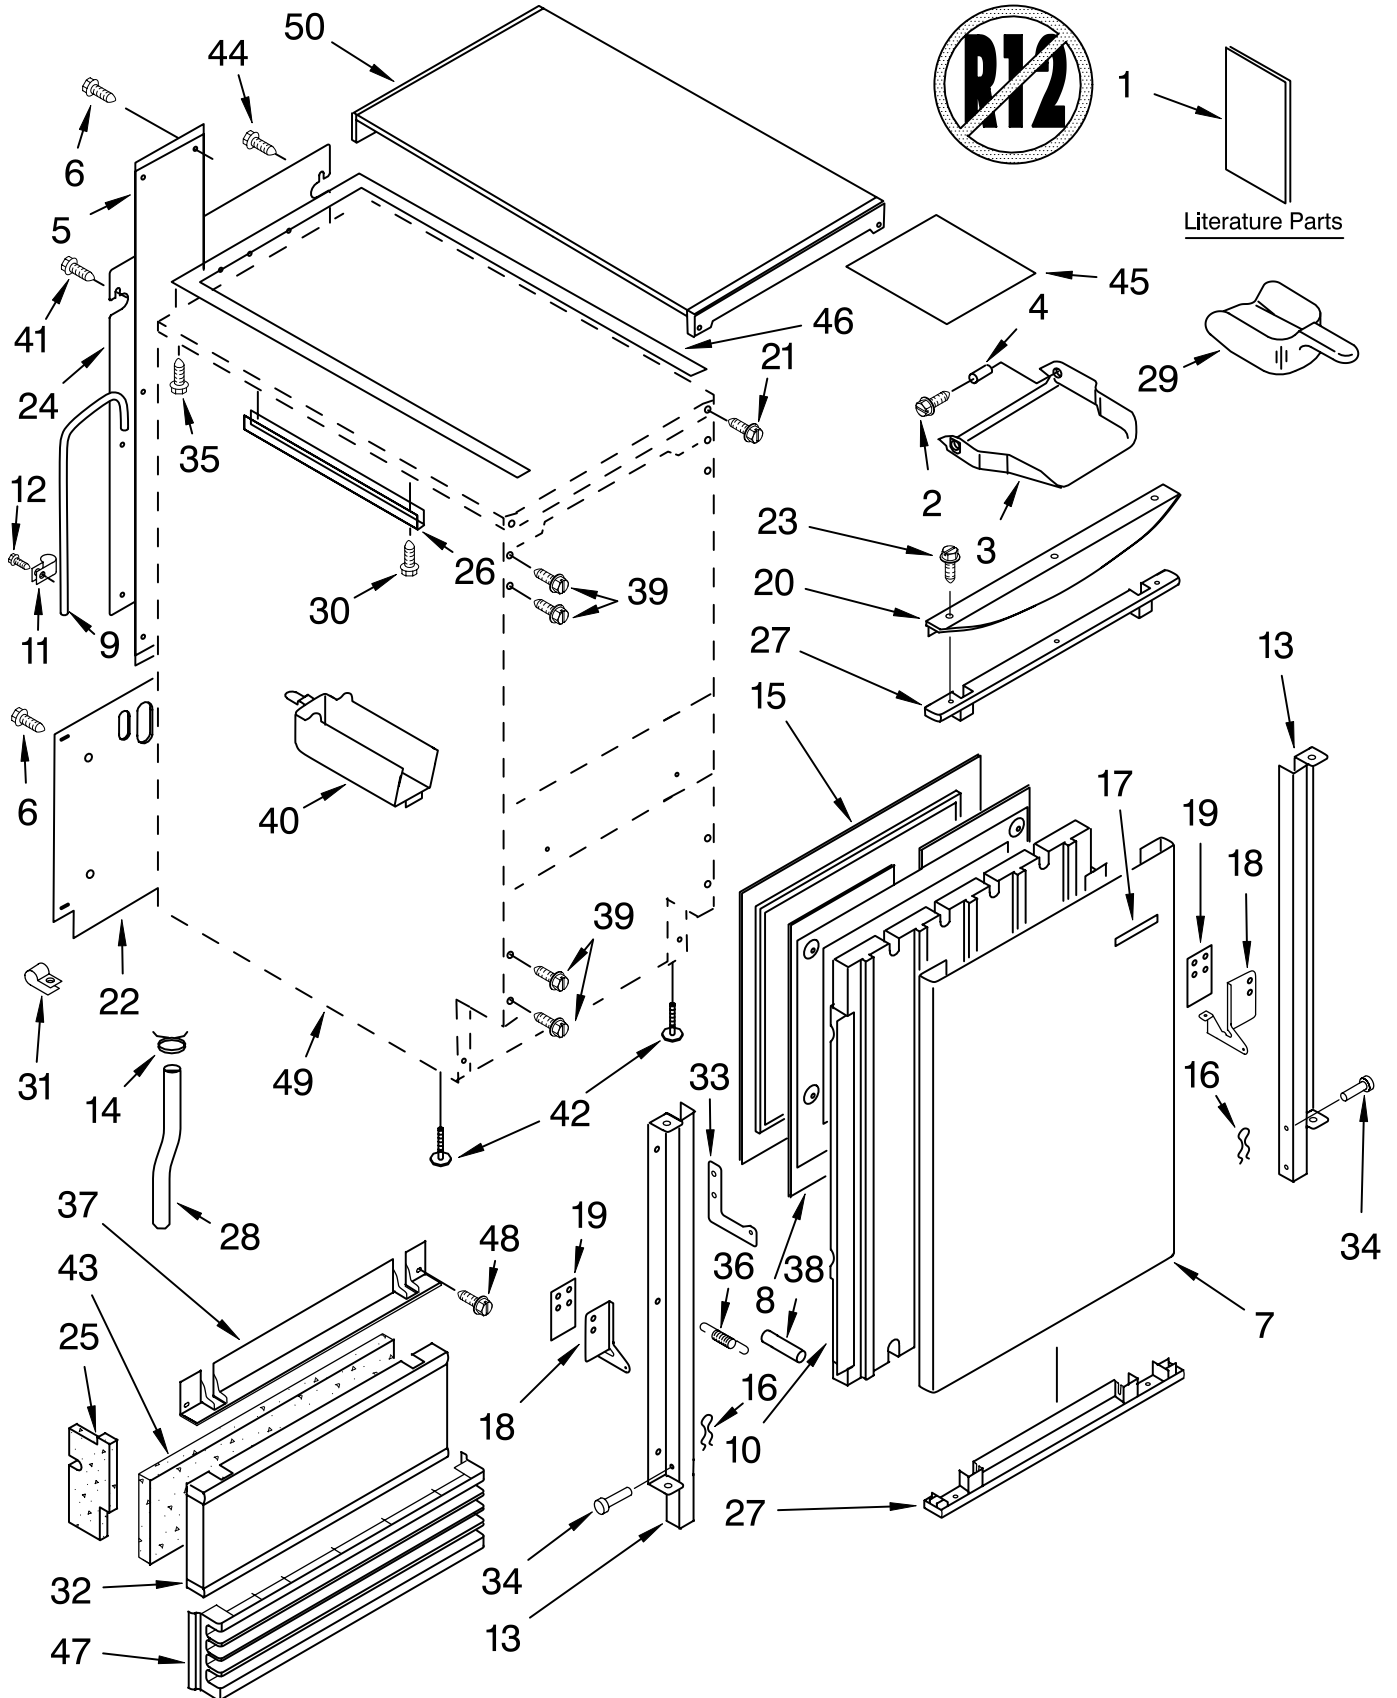

CABINET LINER AND DOOR PARTS

ICE CUBE
MAKER

KitchenAid®

For Models: KUIS18PNJW3, KUIS18PNJB3
(WHITE-PUMP MODEL) (BLACK-PUMP MODEL)

FOR ORDERING INFORMATION REFER TO PARTS PRICE LIST

CABINET LINER AND DOOR PARTS

For Models: KUIS18PNJW3, KUIS18PNJB3
(WHITE-PUMP MODEL) (BLACK-PUMP MODEL)

Illus. No.	Part No.	DESCRIPTION	Illus. No.	Part No.	DESCRIPTION	Illus. No.	Part No.	DESCRIPTION
1	LIT2217251	Literature Parts Use & Care Guide	23	8281188	Screw, Handle (White)	49		Cabinet & Liner (NOT SERVICED)
	LIT2217232	Service & Wiring Sheet		8281186	(Black)	50		Top
2	3400886	Screw 8-18 X 1 1/4	24	2217227	Ballast-Back, IM		2929701W	White
3	2208354	Bin, Door	25	2217225	Pad, Foam		2929701B	Black
4	2185678	Spacer	26	2185691	Channel, Wiring	Parts Not Illustrated and Optional Parts (Not Included)		
5	2185575	Cover, Wiring	27		Endcap, Door			
6	489442	Screw		2208350W	(White)	Parts Not Illustrated and Optional Parts (Not Included)		
7		Panel, Exterior		2208350B	(Black)			
	2208352W	(White)	28	2208459	Tube, Drain	Parts Not Illustrated and Optional Parts (Not Included)		
	2208352B	(Black)	29	2208386	Scoop			
8	2208353	Panel, Interior	30	3400884	Screw 8-18 X 5/8	8171307		Cleaner, Icemaker
9	2185926	Tube, Air Vent	31	489385	Clamp	503695		Sealer, Cork (1/4 Pound)
10	2208377	Insulation	32		Panel, Lower	797403		Cement, Insulation (1 Oz.)
11	2208367	Clamp, Half		2208382W	(White)	505587		Sealer, Mastic (1 Qt.)
12	8281265	Screw		2208382B	(Black)	212643		Sealer, Gum (22 Pcs. 3/16" x 7")
13		Bracket, Door	33	2208487	Bracket, Spring	479976		Kit, Insulation (5 Pcs. 3" x 24" x 48")
	2208376	(Left Side)	34	2208417	Pin, Hinge	978025		Valve, Access (1/4")
	2208375	(Right Side)	35	489048	Screw, Ground 8-32 X 1/2	978026		Valve, Access (5/16")
14	489503	Clamp	36	2208480	Spring	978027		Valve, Access (3/8")
15	2208361	Gasket, Door	37		Endcap, Panel	978028		Valve, Access (1/2")
16	2208535	Clip		2208383W	(White)	978029		Valve, Access (5/8")
17		Nameplate		2208383B	(Black)	978030		Valve, Access (3/4")
	2212760	(White)	38	2208529	Dampener, Spring	Parts Not Illustrated and Optional Parts (Not Included)		
	2212762	(Black)	39	489423	Screw 10-32X11/16			
18		Hinge	40	2208449	Holder, Scoop	Parts Not Illustrated and Optional Parts (Not Included)		
	2208425	(Left Side)	41	8281193	Screw			
	2208426	(Right Side)	42	3376439	Leg, Leveler	Parts Not Illustrated and Optional Parts (Not Included)		
19	2208401	Shim, Hinge	43	2208384	Insulation			
20		Handle, Door	44	8281192	Screw	Parts Not Illustrated and Optional Parts (Not Included)		
	2208440W	(White)	45	2185690	Shield, Electrical			
	2208440B	(Black)	46	2217296	Gasket, Top Panel	Parts Not Illustrated and Optional Parts (Not Included)		
21	8281184	Screw 8-18 X 1/2	47		Grill, Front			
22	2208399	Assembly, Unit Cover		2217206W	(White)	Parts Not Illustrated and Optional Parts (Not Included)		
				2217206B	(Black)			
			48	489474	Screw 8-18 X 1	Parts Not Illustrated and Optional Parts (Not Included)		

FOR ORDERING INFORMATION REFER TO PARTS PRICE LIST