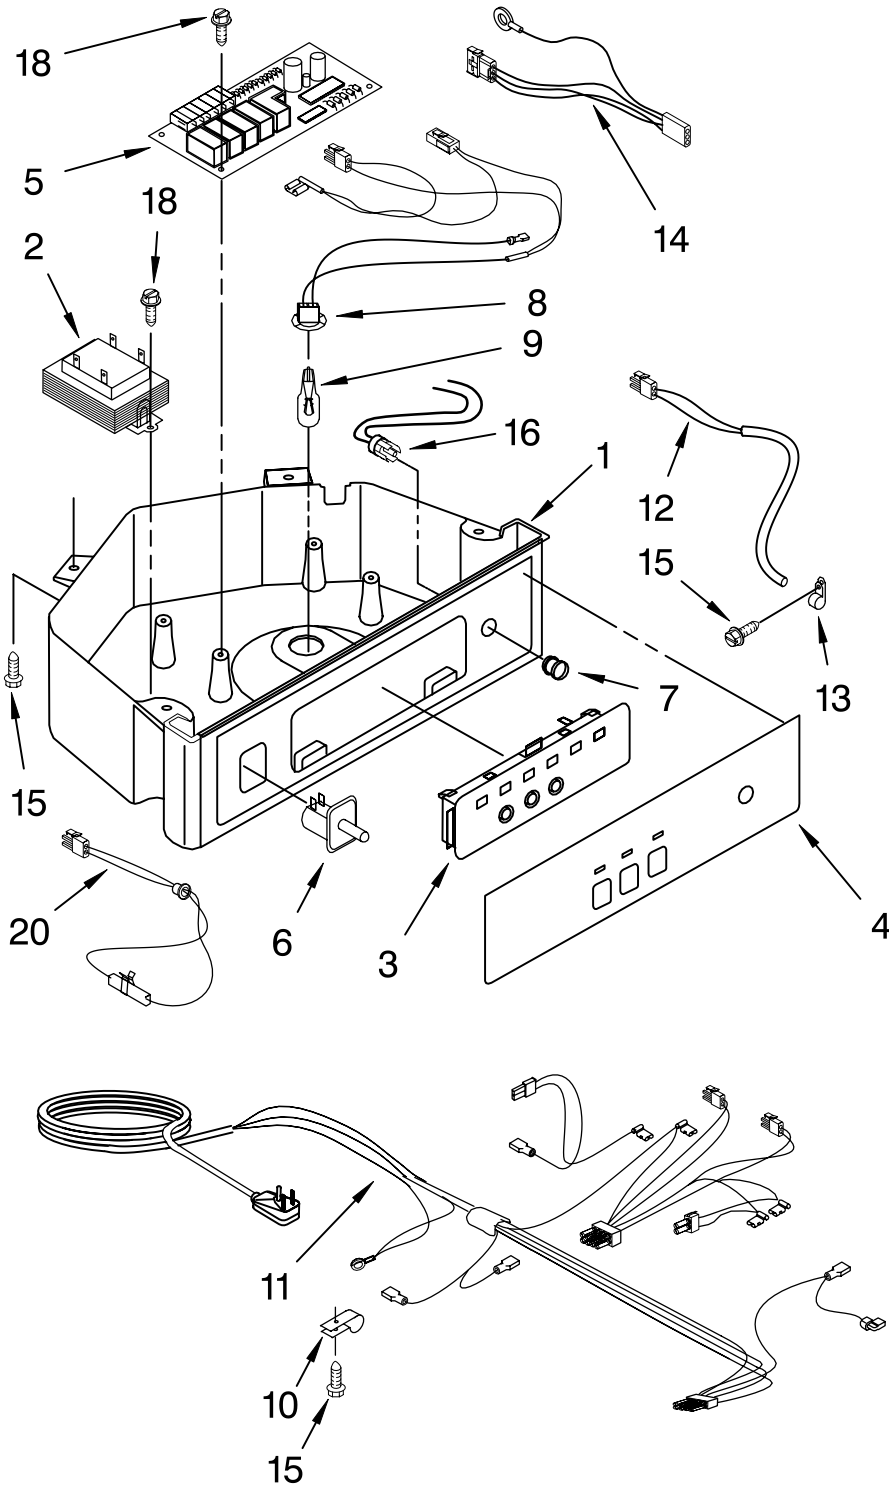

# EVAPORATOR, ICE CUTTER GRID AND WATER PARTS

For Models: KUIS18PNJW3, KUIS18PNJB3  
(WHITE-PUMP MODEL) (BLACK-PUMP MODEL)

<b>Illus. No.</b>	<b>Part No.</b>	<b>DESCRIPTION</b>
1	2185758	Valve, Complete Water
2	2217286	Tube, Plastic
3	488687	Screw 8-15 X 5/8
4	2185523	Dispenser, Water
5	2217269	Evaporator
6	627018	Nut, Compression
7	841707	Insert, Tube
8	2172593	Tube, Water Fill
9	488660	Nut, Speed
10	836667	Spacer
11	2208539	Fastener, Pushnut
12	489443	Screw
13	2185625	Reservoir, Water Slide
14	2185626	Tube
15	2185673	Hose, Overflow
16	2208372	Support, Reservoir Bracket
17	2185615	Bracket, Front and Rear
18	2185611	Bracket, Side Left and Right
19	2185681	Harness, Grid
20	2208427	Support, Bracket Evaporator/Grid
21	2217310	Guide, Ice Grid
22	2208533	Tube
23	487627	Ball Sleeve
24	487857	Nut, Ball Sleeve
26	3400886	Screw 8-18 X 1 1/4
28	2185614	Grid Assembly (Complete)
39	2174754	Wire, Grid Cutter
41	2208365	Cover, Grid
42	8281228	Thumbscrew
43	2185624	Reservoir, Water
44	3400884	Screw 8-18 X 5/8
45	2185696	Cap, Drain
46	3400909	Nut, Push-In

# PUMP PARTS

For Models: KUIS18PNJW3, KUIS18PNJB3  
(WHITE-PUMP MODEL) (BLACK-PUMP MODEL)

Illus. No.	Part No.	DESCRIPTION
1	2217220	Pump, Water (Complete)
2	3400884	Screw 8-18 X 5/8
12	2185677	Cover, Pump
13	2185585	Bracket, Connector Assembly

# CONTROL PANEL PARTS

For Models: KUIS18PNJW3, KUIS18PNJB3  
(WHITE-PUMP MODEL) (BLACK-PUMP MODEL)

Illus. No.	Part No.	DESCRIPTION
1	2185738	Box, Control
2	2185657	Transformer
3	2185592	Assembly, Switch (ALSO ORDER #4)
4	2208317W	Overlay
5	6100499	P.C. Board
6	2149705	Switch, Plunger
7	2185694	Lens, LED
8	2185692	Wiring Harness Grid/ Light
9	745362	Bulb
10	2185788	Clamp
11	2187286	Wiring Harness, Complete Unit (Includes Power Cord)
12	2217288	Thermostat, Bin
13	2185825	Clamp
14	2185703	Wiring Harness, Main to Pump,
15	3400884	Screw 8-18 X 5/8
16	2187256	LED Assembly
18	3400850	Screw 8-16 X 3/8
20	2217289	Thermister, Ice Control