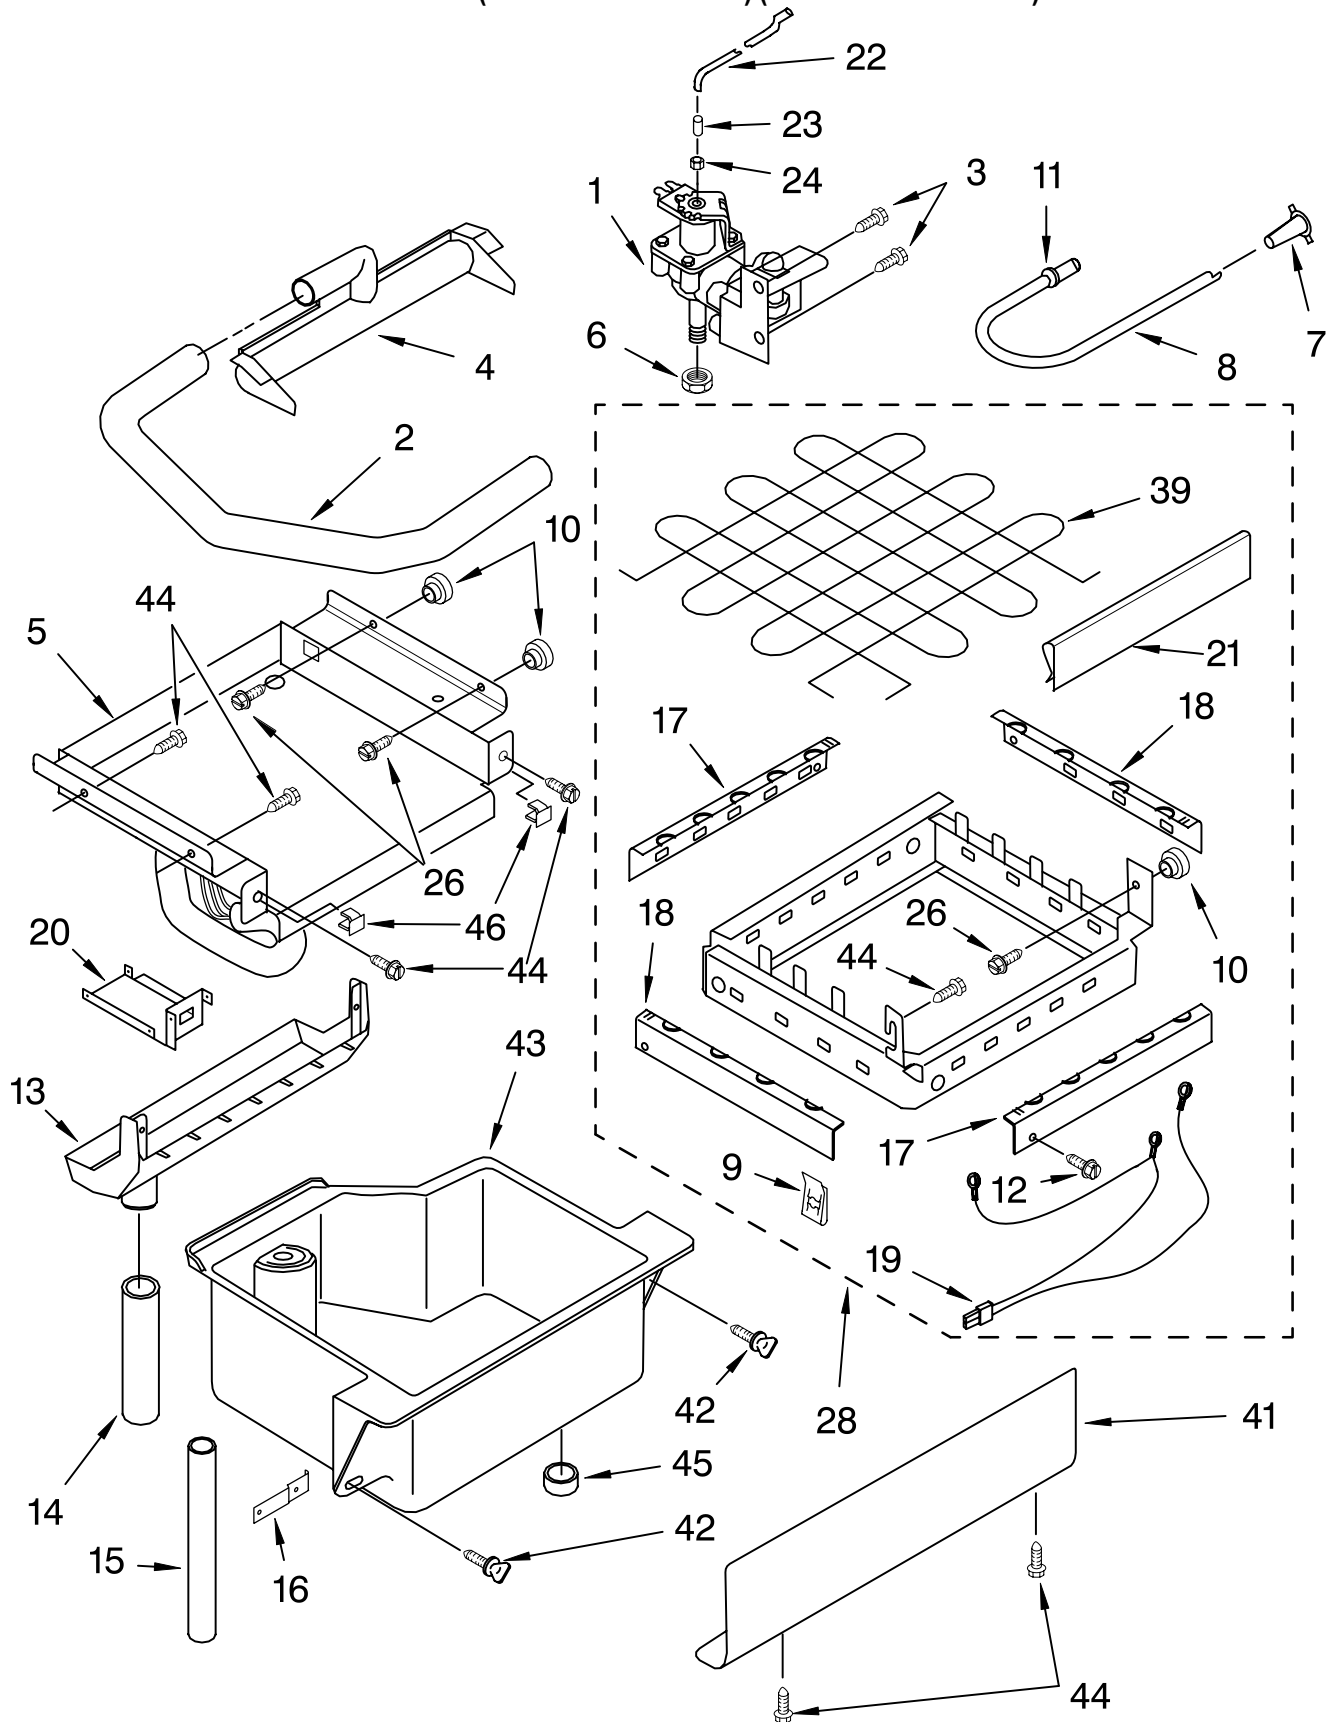

EVAPORATOR, ICE CUTTER GRID AND WATER PARTS

For Models: KUIS18PNJW3, KUIS18PNJB3
(WHITE-PUMP MODEL) (BLACK-PUMP MODEL)

FOR ORDERING INFORMATION REFER TO PARTS PRICE LIST

EVAPORATOR, ICE CUTTER GRID AND WATER PARTS

For Models: KUIS18PNJW3, KUIS18PNJB3
(WHITE-PUMP MODEL) (BLACK-PUMP MODEL)

Illus. No.	Part No.	DESCRIPTION
1	2185758	Valve, Complete Water
2	2217286	Tube, Plastic
3	488687	Screw 8-15 X 5/8
4	2185523	Dispenser, Water
5	2217269	Evaporator
6	627018	Nut, Compression
7	841707	Insert, Tube
8	2172593	Tube, Water Fill
9	488660	Nut, Speed
10	836667	Spacer
11	2208539	Fastener, Pushnut
12	489443	Screw
13	2185625	Reservoir, Water Slide
14	2185626	Tube
15	2185673	Hose, Overflow
16	2208372	Support, Reservoir Bracket
17	2185615	Bracket, Front and Rear
18	2185611	Bracket, Side Left and Right
19	2185681	Harness, Grid
20	2208427	Support, Bracket Evaporator/Grid
21	2217310	Guide, Ice Grid
22	2208533	Tube
23	487627	Ball Sleeve
24	487857	Nut, Ball Sleeve
26	3400886	Screw 8-18 X 1 1/4
28	2185614	Grid Assembly (Complete)
39	2174754	Wire, Grid Cutter
41	2208365	Cover, Grid
42	8281228	Thumbscrew
43	2185624	Reservoir, Water
44	3400884	Screw 8-18 X 5/8
45	2185696	Cap, Drain
46	3400909	Nut, Push-In

FOR ORDERING INFORMATION REFER TO PARTS PRICE LIST