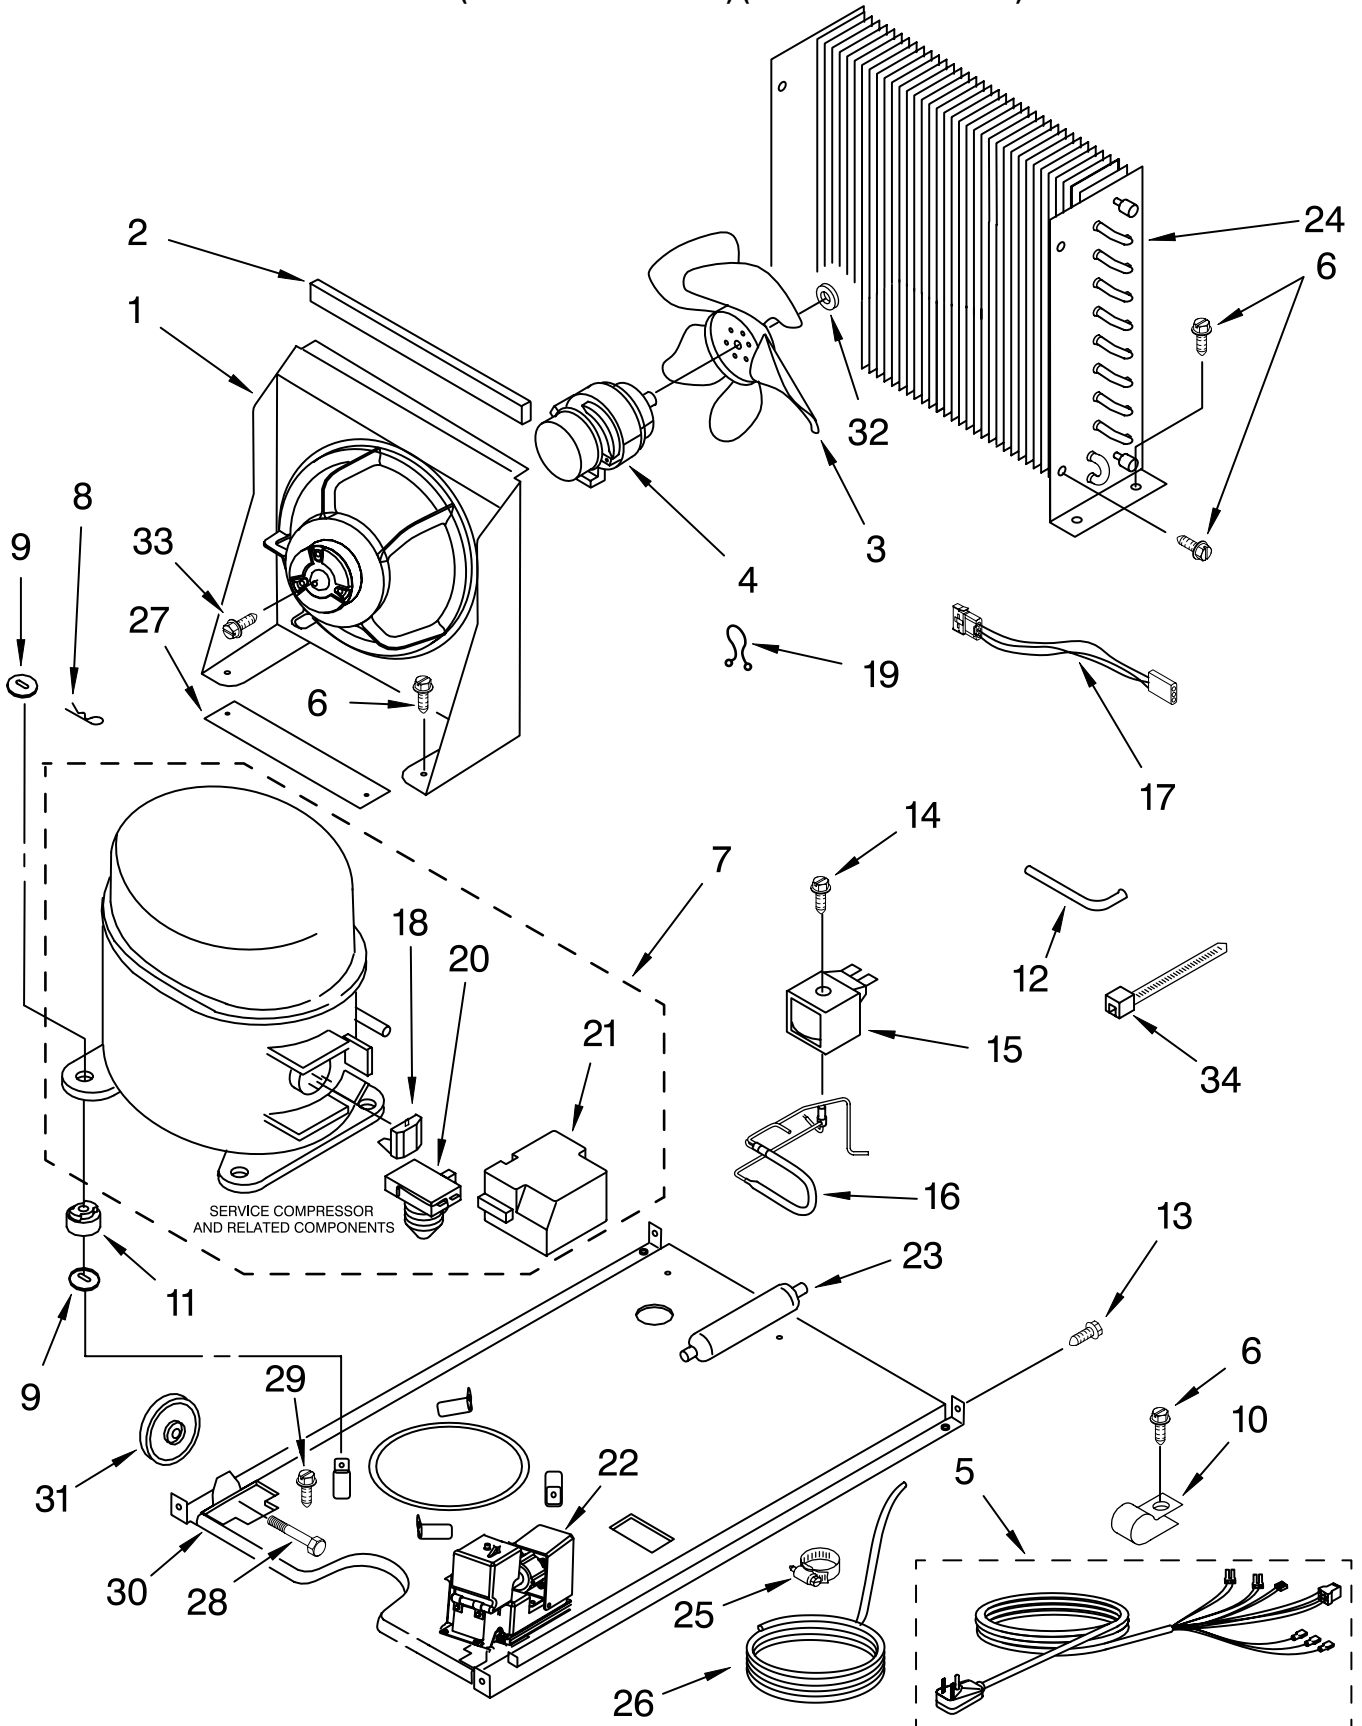

UNIT PARTS

For Models: KUIS18PNJW3, KUIS18PNJB3
(WHITE-PUMP MODEL) (BLACK-PUMP MODEL)

FOR ORDERING INFORMATION REFER TO PARTS PRICE LIST

UNIT PARTS

For Models: KUIS18PNJW3, KUIS18PNJB3
(WHITE-PUMP MODEL) (BLACK-PUMP MODEL)

<u>Illus. No.</u>	<u>Part No.</u>	<u>DESCRIPTION</u>
1	2185532	Bracket, Fan Mtg.
2	2185675	Pad, Foam
3	2190685	Blade, Fan
4	2188537	Motor, Fan
5		Wiring Harness, Complete Unit (See #11 On Control Panel Parts Page)
6	304392	Screw 8-18 X 1/2
7	2208370	Compressor
8	A201435	Clip, Mounting
9	A201441	Shim (4)
10	2185960	Clamp (Power Cord)
11	2217318	Grommet (4)
12	2208415	Tube, Process
13	489423	Screw
14	489472	Screw
15	759112	Coil, Solenoid
16	2208413	Valve, Body
17	2187267	Wiring Harness, Condenser Fan
18	2217223	Overload
19	2217322	Twist Loc
20	2217224	Relay, Start
21	2208371	Cover, Terminal
22	2208534	Pump, Drain
23	2209223	Drier
24	2185529	Condenser
25	489505	Clamp
26	2208499	Tube, Drain
27	2185858	Pad, Foam (2)
28	3370389	Screw 10-32X15/16
29	488500	Screw, Ground 8-32 X 3/8
30	2217205	Base, Unit
31	302819	Wheel
32	486692	Nut, Speed
33	489494	Screw 8-32 X 3/4
34	851095	Wire Tie

REFRIGERANT CHARGE

6.5 OZ. (R134A)

FOR ORDERING INFORMATION REFER TO PARTS PRICE LIST