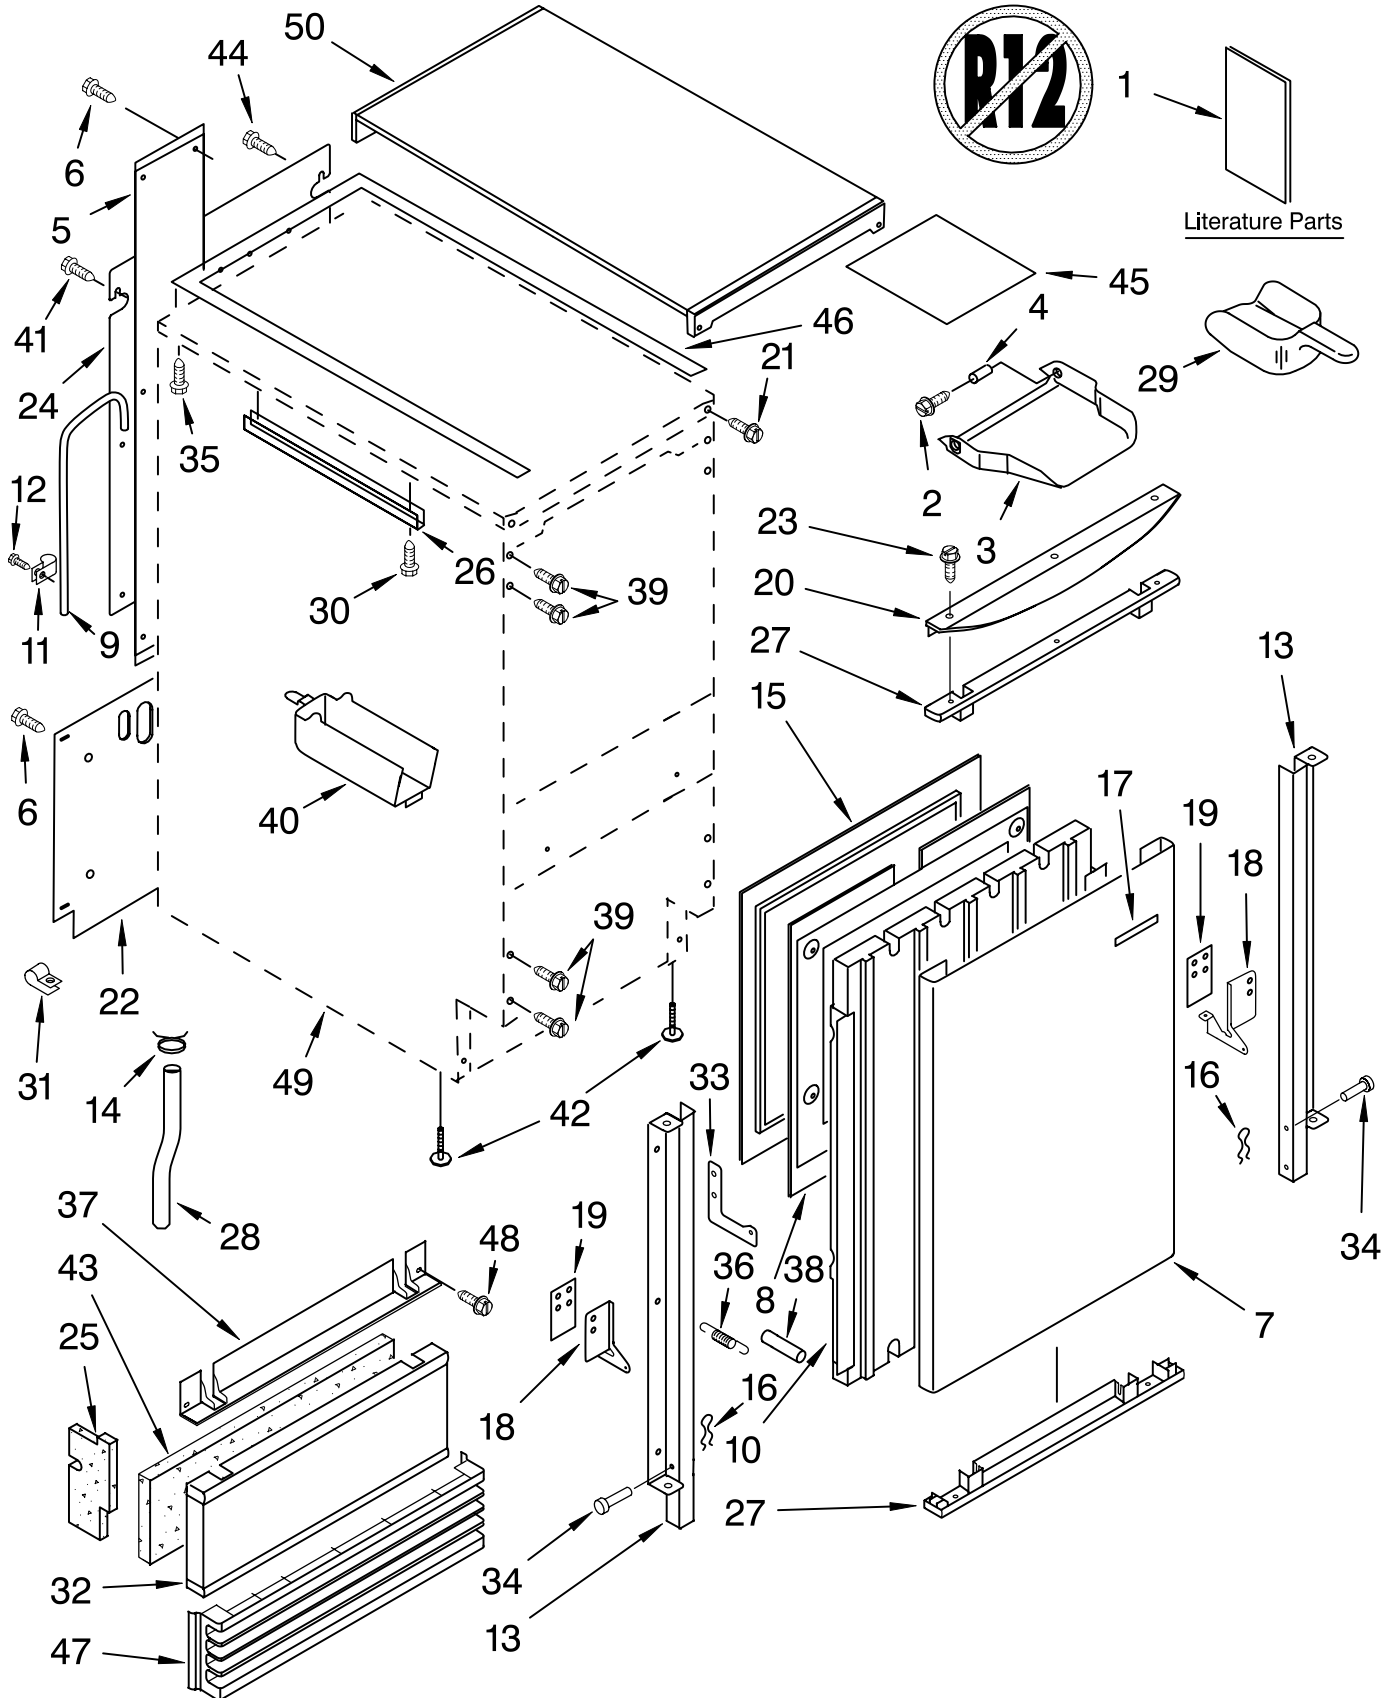

CABINET LINER AND DOOR PARTS

KitchenAid® For Models: KUIS18PNJW4, KUIS18PNJB4
(WHITE-PUMP MODEL)(BLACK-PUMP MODEL)

ICE CUBE
MAKER

FOR ORDERING INFORMATION REFER TO PARTS PRICE LIST

CABINET LINER AND DOOR PARTS

For Models: KUIS18PNJW4, KUIS18PNJB4
(WHITE-PUMP MODEL)(BLACK-PUMP MODEL)

Illus. No.	Part No.	DESCRIPTION	Illus. No.	Part No.	DESCRIPTION	Illus. No.	Part No.	DESCRIPTION
1		Literature Parts	22	2208399	Assembly, Unit Cover	48	489474	Screw 8-18 X 1
	LIT2217251	Use & Care Guide				49		Cabinet & Liner (NOT SERVICED)
	LIT2217232	Service & Wiring Sheet	23		Screw, Handle (White)	50		Top
2	3400886	Screw 8-18 X 1 1/4		8281188	(Black)		2929701W	White
3	2208354	Bin, Door	24	2217227	Ballast-Back, IM		2929701B	Black
4	2185678	Spacer	25	2217225	Pad, Foam	Parts Not Illustrated and Optional Parts (Not Included)		
5	2185575	Cover, Wiring	26	2185691	Channel, Wiring			
6	489442	Screw	27		Endcap, Door (White)			
7		Panel, Exterior (White)		2208350W	(Black)			
	2208352W	(White)	28	2208459	Tube, Drain			
	2208352B	(Black)	29	2208386	Scoop			
8	2217298	Panel, Interior	30	3400884	Screw 8-18 X 5/8	8171307		Cleaner, Ice maker
9	2185926	Tube, Air Vent	31	489385	Clamp	503695		Sealer, Cork (1/4 Pound)
10	2208377	Insulation	32		Panel, Lower (White)	797403		Cement, Insulation (1 Oz.)
11	2208367	Clamp, Half		2208382W	(Black)	505587		Sealer, Mastic (1 Qt.)
12	8281265	Screw	33	2208487	Bracket, Spring	212643		Sealer, Gum (22 Pcs. 3/16" x 7")
13		Bracket, Door (Left Side)	34	2208417	Pin, Hinge	479976		Kit, Insulation (5 Pcs. 3" x 24" x 48")
	2208376	(Right Side)	35	489048	Screw, Ground 8-32 X 1/2	978025		Valve, Access (1/4")
14	489503	Clamp	36	2208480	Spring	978026		Valve, Access (5/16")
15	2217295	Gasket, Door	37		Endcap, Panel (White)	978027		Valve, Access (3/8")
16	2208535	Clip		2208383W	(Black)	978028		Valve, Access (1/2")
17		Nameplate (White)	38	2208529	Dampener, Spring	978029		Valve, Access (5/8")
	2212760	(Black)	39	489423	Screw 10-32X11/16	978030		Valve, Access (3/4")
	2212762	(Black)	40	2208449	Holder, Scoop			
18		Hinge (Left Side)	41	8281193	Screw			
	2208425	(Right Side)	42	3376439	Leg, Leveler			
	2208426	(Right Side)	43	2208384	Insulation			
19	2208401	Shim, Hinge	44	8281192	Screw			
20		Handle, Door (White)	45	2185690	Shield, Electrical			
	2208440W	(Black)	46	2217296	Gasket, Top Panel			
21	8281184	Screw 8-18 X 1/2	47		Grill, Front (White)			
				2217206W	(Black)			
				2217206B	(Black)			

FOR ORDERING INFORMATION REFER TO PARTS PRICE LIST