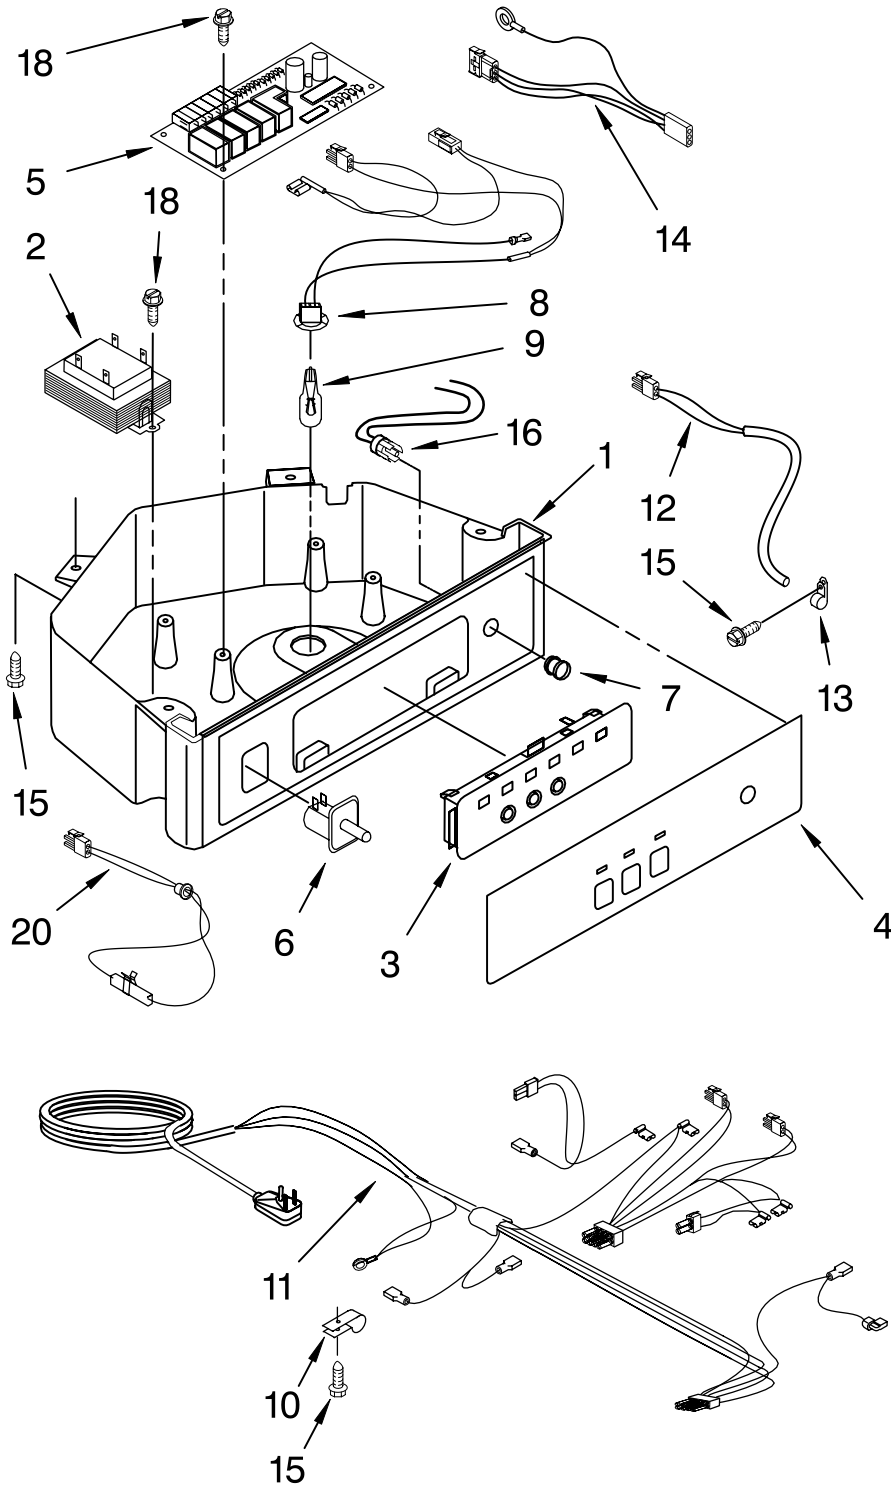

CONTROL PANEL PARTS

For Models: KUIS18PNJW4, KUIS18PNJB4
(WHITE-PUMP MODEL)(BLACK-PUMP MODEL)

Illus. No.	Part No.	DESCRIPTION
1	2185738	Box, Control
2	2185657	Transformer
3	2185592	Assembly, Switch (ALSO ORDER #4)
4	2208317W	Overlay
5	6100499	P.C. Board
6	2149705	Switch, Plunger
7	2185694	Lens, LED
8	2185692	Wiring Harness Grid/ Light
9	745362	Bulb
10	2185788	Clamp
11	2187286	Wiring Harness, Complete Unit (Includes Power Cord)
12	2217288	Thermostat, Bin
13	2185825	Clamp
14	2185703	Wiring Harness, Main to Pump,
15	3400884	Screw 8-18 X 5/8
16	2187256	LED Assembly
18	3400850	Screw 8-16 X 3/8
20	2217289	Thermister, Ice Control

FOR ORDERING INFORMATION REFER TO PARTS PRICE LIST