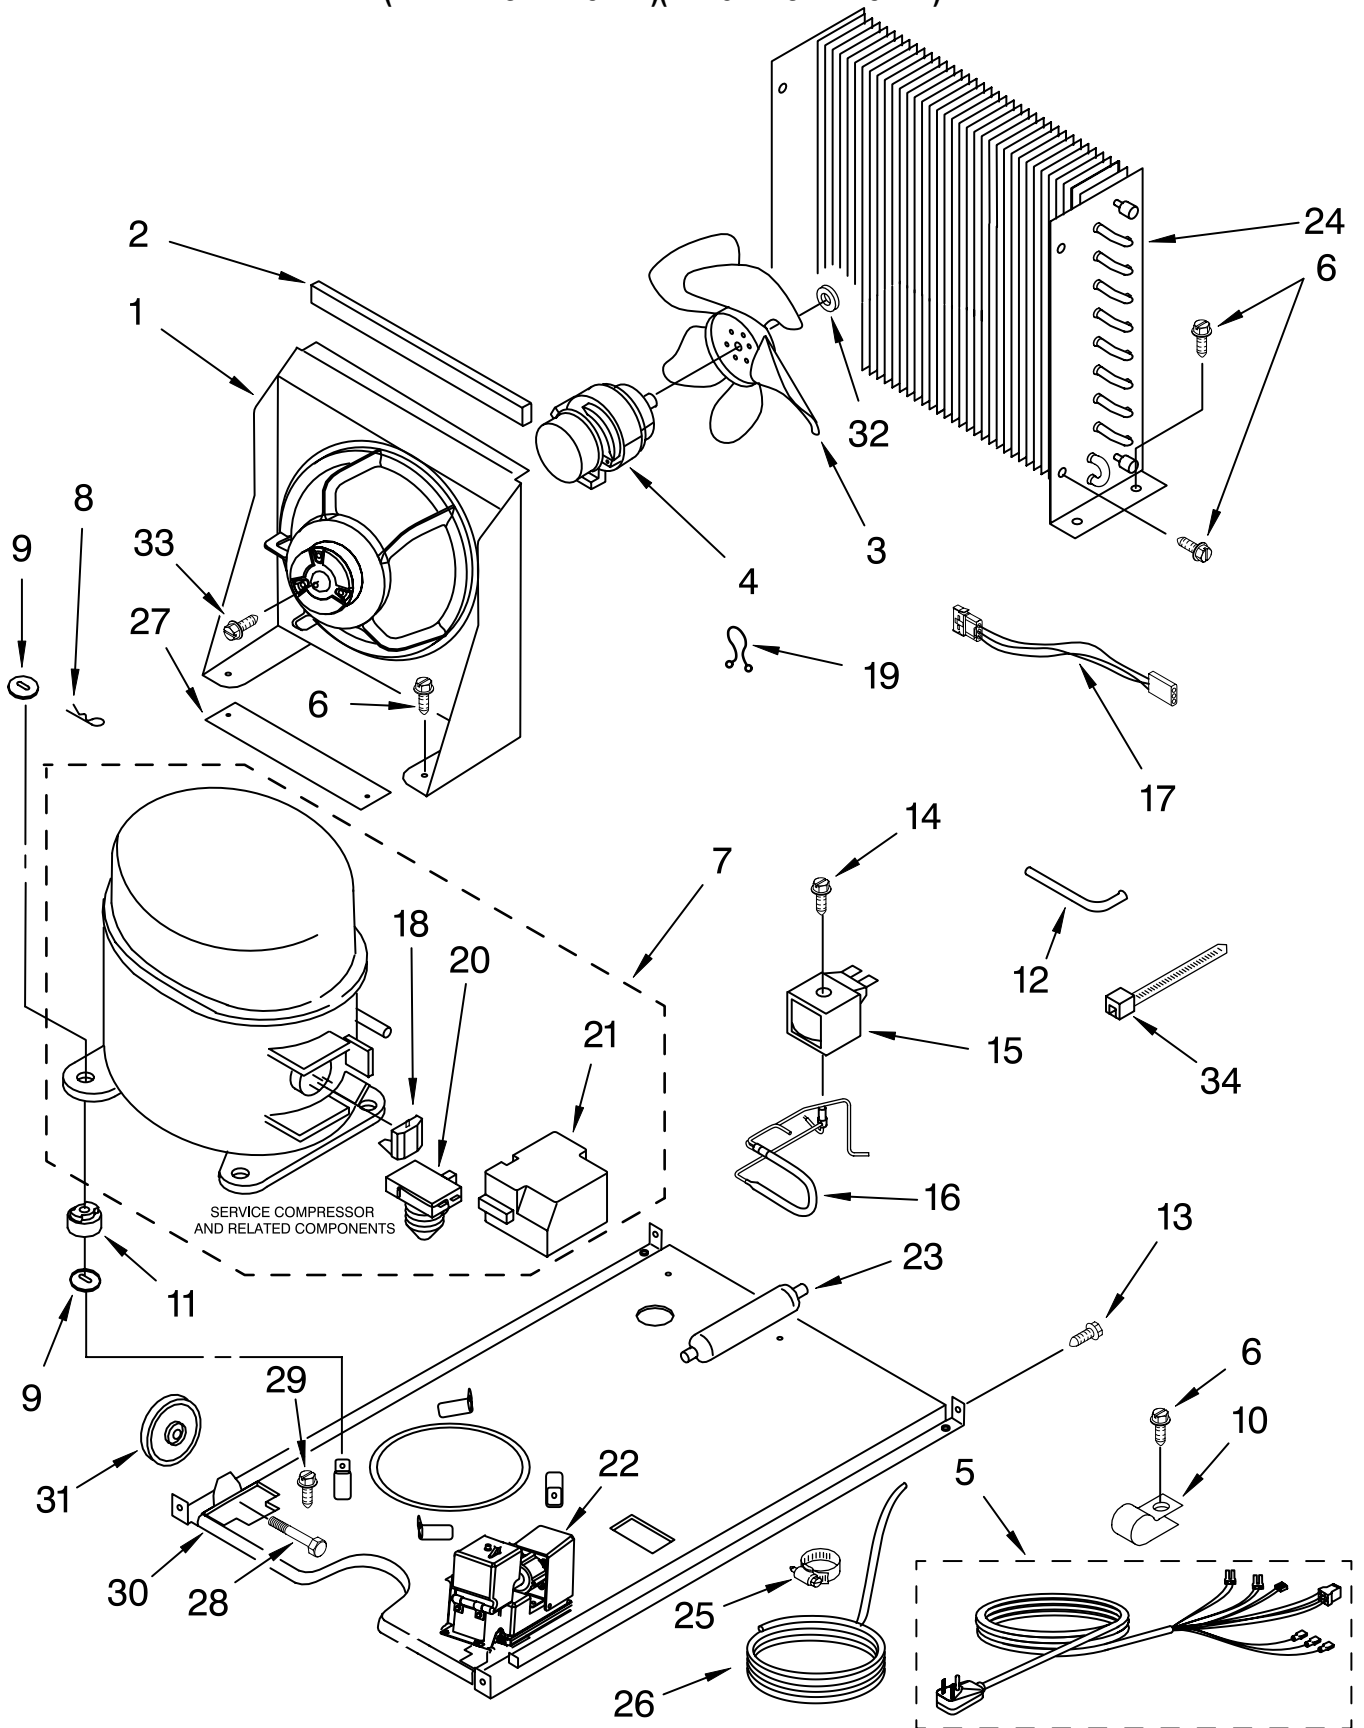

UNIT PARTS

For Models: KUIS18PNJW4, KUIS18PNJB4
(WHITE-PUMP MODEL)(BLACK-PUMP MODEL)

FOR ORDERING INFORMATION REFER TO PARTS PRICE LIST

UNIT PARTS

For Models: KUIS18PNJW4, KUIS18PNJB4
(WHITE-PUMP MODEL)(BLACK-PUMP MODEL)

Illus. No.	Part No.	DESCRIPTION
1	2185532	Bracket, Fan Mtg.
2	2185675	Pad, Foam
3	2190685	Blade, Fan
4	2188537	Motor, Fan
5		Wiring Harness, Complete Unit (See #11 On Control Panel Parts Page)
6	304392	Screw 8-18 X 1/2
7	2208370	Compressor
8	A201435	Clip, Mounting
9	A201441	Shim (4)
10	2185960	Clamp (Power Cord)
11	2217318	Grommet (4)
12	2208415	Tube, Process
13	489423	Screw
14	489472	Screw
15	759112	Coil, Solenoid
16	2208413	Valve, Body
17	2187267	Wiring Harness, Condenser Fan
18	2217223	Overload
19	2217322	Twist Loc
20	2217224	Relay, Start
21	2208371	Cover, Terminal
22	2208534	Pump, Drain
23	2209223	Drier
24	2185529	Condenser
25	489505	Clamp
26	2208499	Tube, Drain
27	2185858	Pad, Foam (2)
28	3370389	Screw 10-32X15/16
29	488500	Screw, Ground 8-32 X 3/8
30	2217205	Base, Unit
31	302819	Wheel
32	486692	Nut, Speed
33	489494	Screw 8-32 X 3/4
34	851095	Wire Tie

REFRIGERANT CHARGE

6.5 OZ. (R134A)

FOR ORDERING INFORMATION REFER TO PARTS PRICE LIST