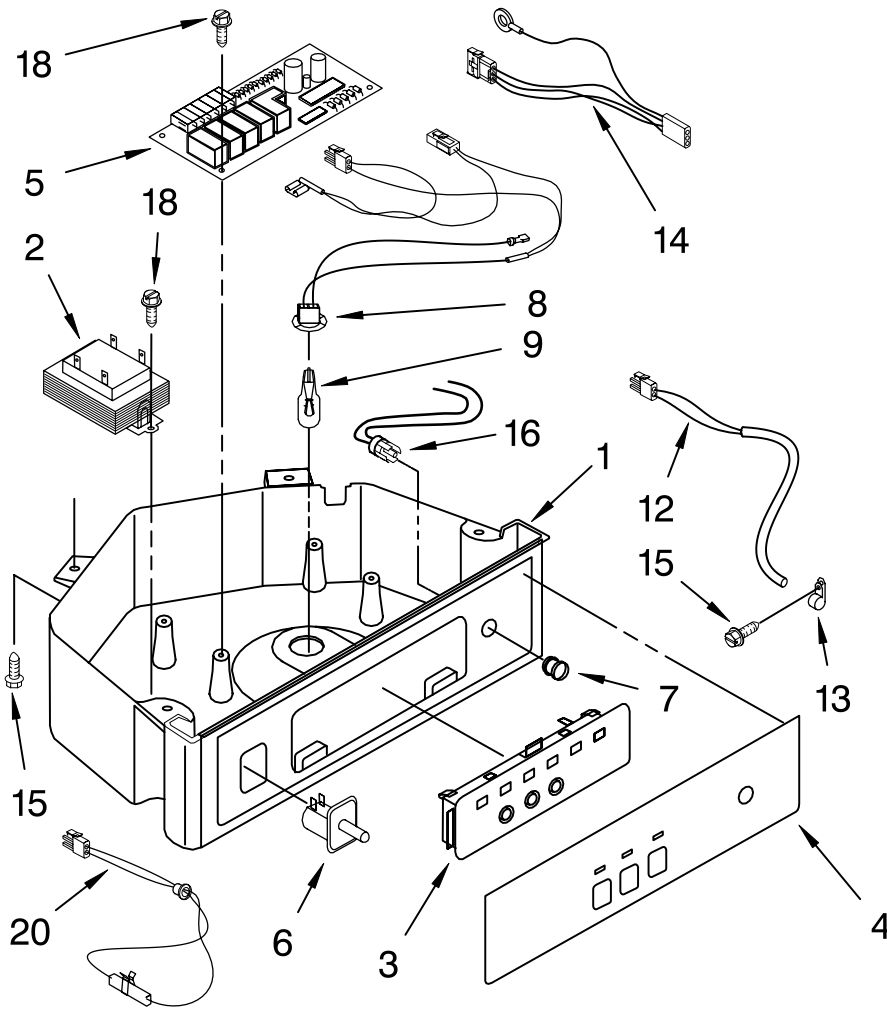

EVAPORATOR, ICE CUTTER GRID AND WATER PARTS

For Models: KUIS18PNJW6, KUIS18PNJB6

(White-Pump Model) (Black-Pump Model)

Illus. No.	Part No.	DESCRIPTION
1	2185758	Valve, Complete Water
2	2217286	Tube, Plastic
3	488208	Screw
4	2185523	Dispenser, Water
5	2217269	Evaporator
6	627018	Nut, Compression
7	841707	Insert, Tube
8	2172593	Tube, Water Fill
9	488660	Nut, Speed
10	836667	Spacer
11	2208539	Fastener, Pushnut
12	489443	Screw
13	2185625	Reservoir, Water Slide
14	2185626	Tube
15	2185673	Hose, Overflow
16	2217378	Support, Reservoir Bracket
17	2313603	Bracket, Front and Rear
18	2313602	Bracket, Side Left and Right
19	2185681	Harness, Grid
20	2208427	Support, Bracket Evaporator/Grid
21	2313604	Guide, Ice Grid
22	2208533	Tube
23	487627	Ball Sleeve
24	487857	Nut, Ball Sleeve
25	8281193	Screw
26	3400886	Screw 8-18 x 1 1/4
27	8281192	Screw
28	2313601	Grid Assembly (Complete)
29	2174754	Wire, Grid Cutter
30	2208365	Cover, Grid
31	8281228	Thumbscrew
32	8201653	Reservoir, Water
33	3400884	Screw 8-18 x 5/8
34	2185696	Cap, Drain
35	3400909	Nut, Push-In

FOR ORDERING INFORMATION REFER TO PARTS PRICE LIST

PUMP PARTS

For Models: KUIS18PNJW6, KUIS18PNJB6
(White-Pump Model) (Black-Pump Model)

Illus. No.	Part No.	DESCRIPTION
1	2217220	Pump, Water (Complete)
2	3400884	Screw 8-18 x 5/8
3	2185677	Cover, Pump
4	2185585	Bracket, Connector Assembly

FOR ORDERING INFORMATION REFER TO PARTS PRICE LIST

CONTROL PANEL PARTS

For Models: KUIS18PNJW6, KUIS18PNJB6

(White-Pump Model) (Black-Pump Model)

Illus. No.	Part No.	DESCRIPTION
1	2185738	Box, Control
2	2185657	Transformer
3	2185592	Assembly, Switch (ALSO ORDER #4)
4	2208317W	Overlay
5	2304016	Control Board
6	2149705	Switch, Plunger
7	2185694	Lens, LED
8	2185692	Wiring Harness Grid/ Light
9	745362	Bulb
12	2313633	Thermostat, Bin
13	2185825	Clamp
14	2187836	Wiring Harness, Main to Pump
15	3400884	Screw
16	2187256	LED Assembly
18	3400850	Screw 8-16 x 3/8
20	2313635	Thermister, Ice Control