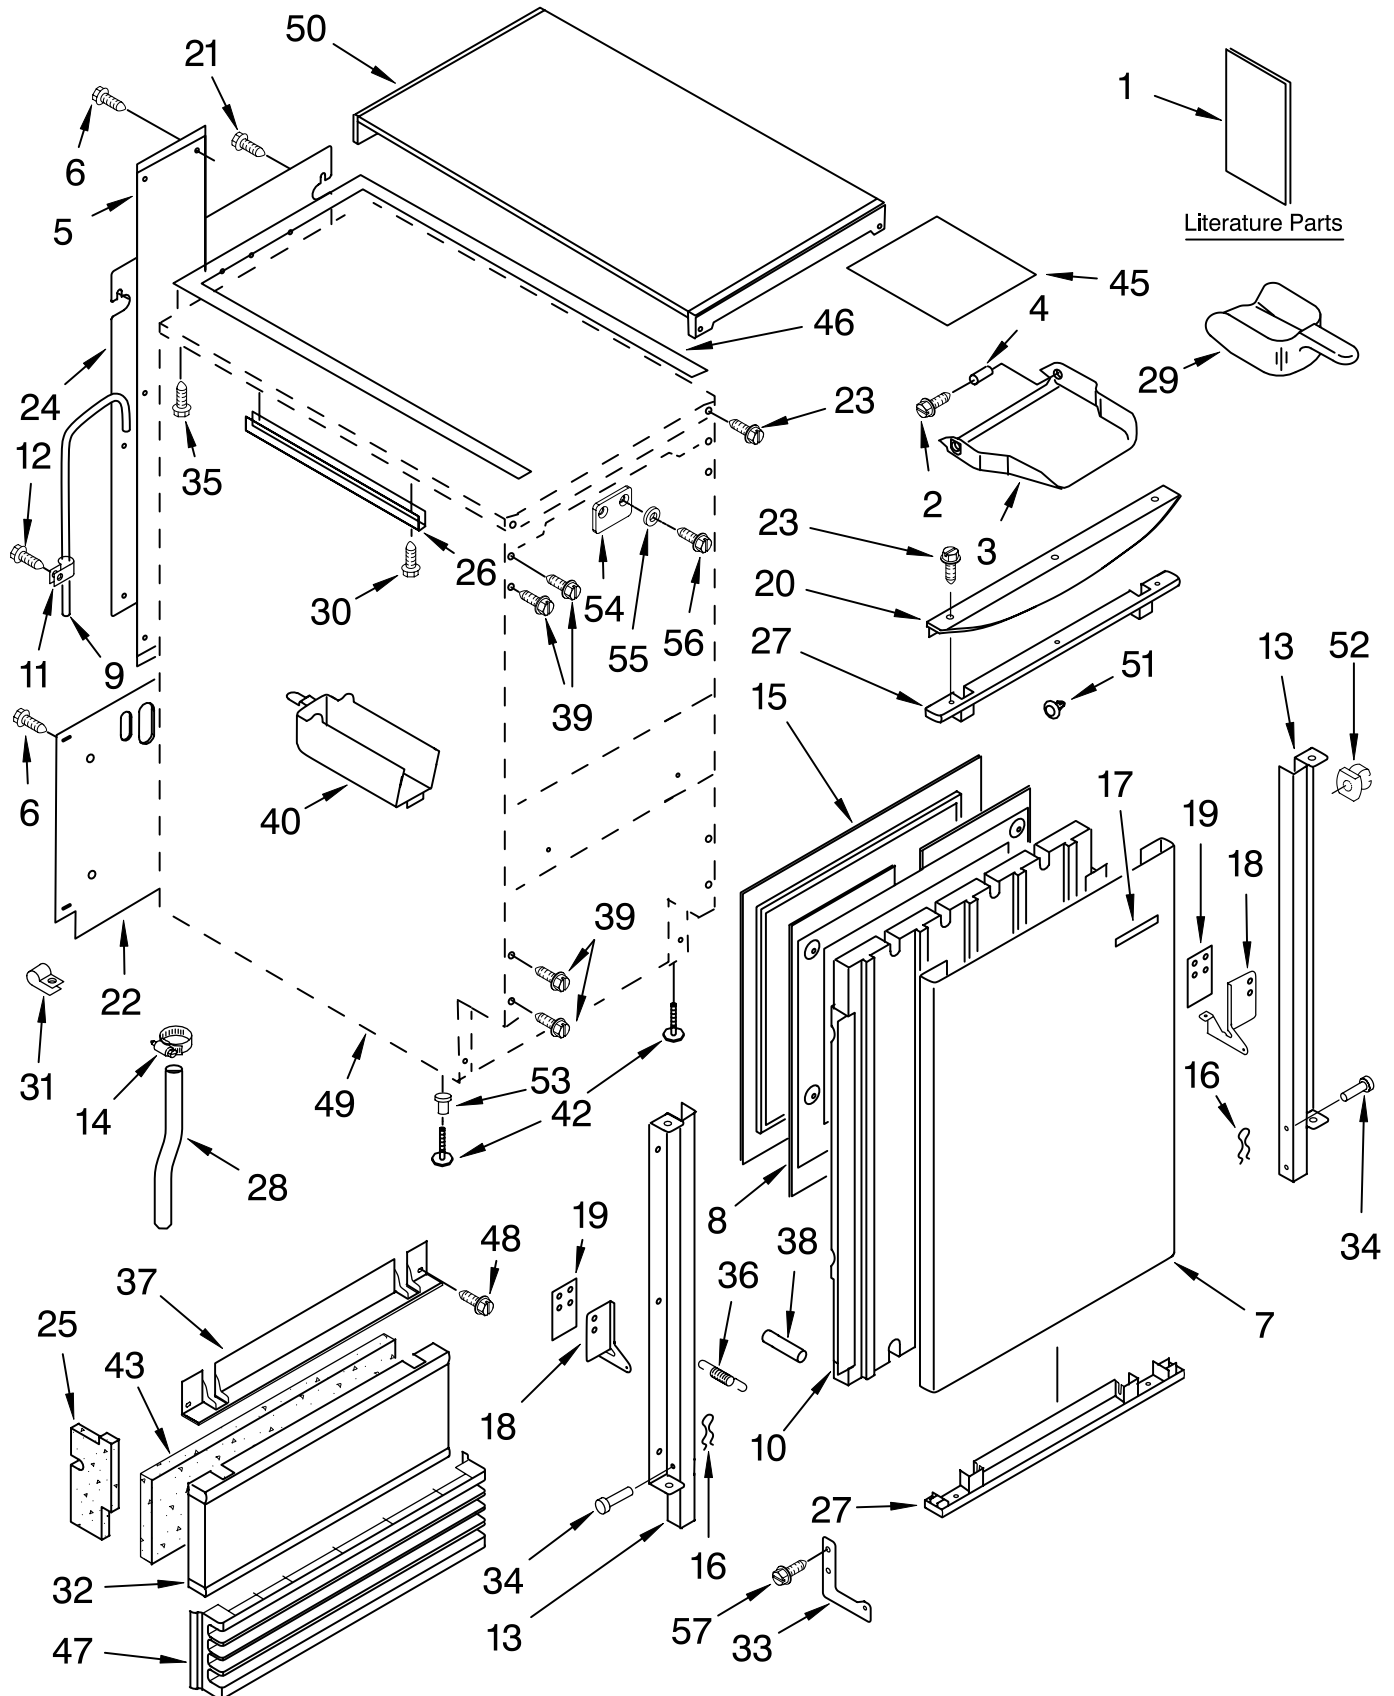

CABINET LINER AND DOOR PARTS

ICE CUBE
MAKER

KitchenAid®

For Models: KUIS18PNJW6, KUIS18PNJB6

(White-Pump Model) (Black-Pump Model)

FOR ORDERING INFORMATION REFER TO PARTS PRICE LIST

CABINET LINER AND DOOR PARTS

For Models: KUIS18PNJW6, KUIS18PNJB6

(White-Pump Model) (Black-Pump Model)

Illus. No.	Part No.	DESCRIPTION	Illus. No.	Part No.	DESCRIPTION	Illus. No.	Part No.	DESCRIPTION
1		Literature Parts	18		Hinge	37		Endcap, Panel
	2217408	Use & Care Guide		2208425	Left Side		2208383W	White
	2313728	Service & Wiring Sheet		2208426	Right Side		2208383B	Black
2	3400886	Screw 8-18 x 1 1/4	19	2208401	Shim, Hinge	38	2208529	Dampener, Spring
3	2208354	Bin, Door	20		Handle, Door	39	489423	Screw
4	2185678	Spacer		2208440W	White	40	2208449	Holder, Scoop
5	2217394	Cover, Wiring		2208440B	Black	42	3374849	Leg, Leveler (4)
6	489442	Screw	21	688983	Screw	43	2208384	Insulation
7		Panel, Exterior	22	2208399	Assembly, Unit Cover	45	2185690	Shield, Electrical
	2208352W	White	23		Screw, Handle	46	2217296	Gasket, Top Panel
	2208352B	Black		8281188	White	47	2217206W	Grill, Front
8	2217298	Panel, Interior		8281186	Black		2217206B	Black
9	2217467	Tube, Air Vent	24	2217227	Ballast-Back, IM	48	489474	Screw 8-18 x 1
10	2208377	Insulation	25	2217225	Pad, Foam	49		Cabinet & Liner (NOT SERVICED)
11	2208367	Clamp, Half	26	2185691	Channel, Wiring			Top
12	8281265	Screw	27		Endcap, Door	50	2929701W	White
13		Bracket, Door		2208350W	White		2929701B	Black
	2217466	Left Side	28	2208459	Tube, Drain	51	941839	Hole Plug
	2217465	Right Side	29	2208386	Scoop	52	692400	Nut, Push-In
14	489503	Clamp	30	3400884	Screw 8-18 x 5/8	53	3400240	Nut, Leg Leveler
15	2217295	Gasket, Door	31	8533996	Clamp	54	2208434	Strike, Magnet
16	2208535	Clip	32		Panel, Lower	55	3400916	Washer
17		Nameplate		2208382W	White	56	8281191	Screw
	2212760	White		2208382B	Black	57	488208	Screw
	2212762	Black	33	2208487	Bracket, Spring			
			34	2208417	Pin, Hinge			
			35	489048	Screw, Ground			
			36	2208480	Spring			