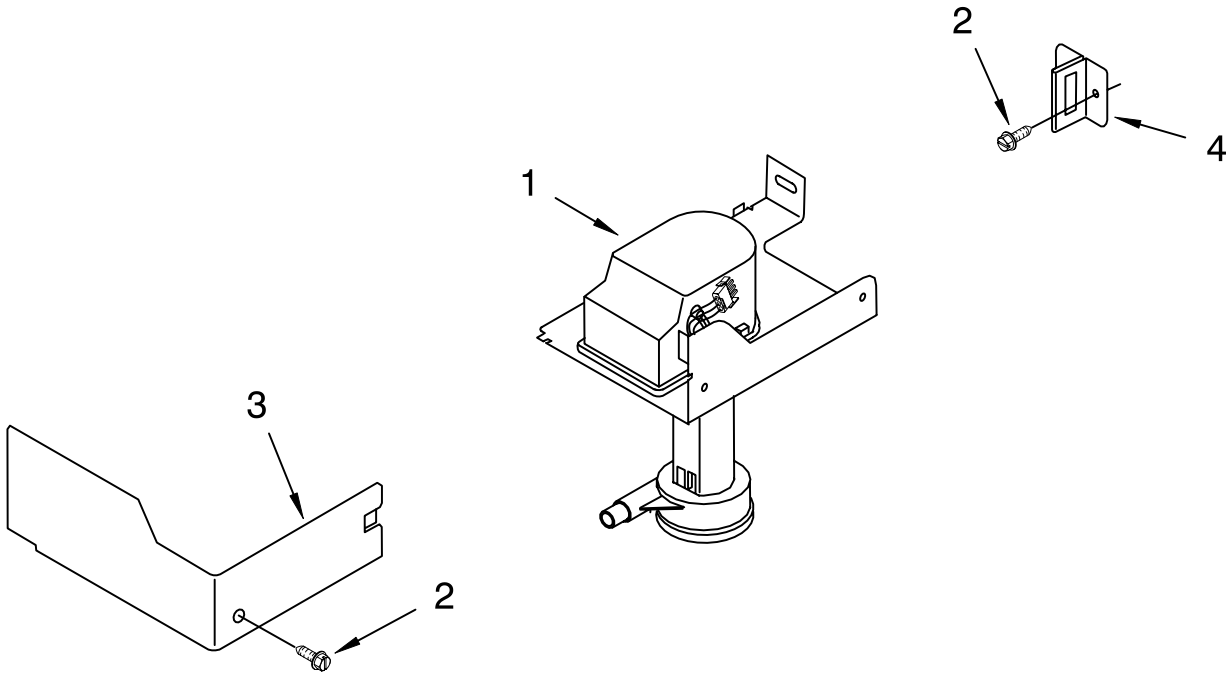

EVAPORATOR, ICE CUTTER GRID AND WATER PARTS

For Models: KUIS18PNJW6, KUIS18PNJB6

(White-Pump Model) (Black-Pump Model)

Illus. No.	Part No.	DESCRIPTION
1	2185758	Valve, Complete Water
2	2217286	Tube, Plastic
3	488208	Screw
4	2185523	Dispenser, Water
5	2217269	Evaporator
6	627018	Nut, Compression
7	841707	Insert, Tube
8	2172593	Tube, Water Fill
9	488660	Nut, Speed
10	836667	Spacer
11	2208539	Fastener, Pushnut
12	489443	Screw
13	2185625	Reservoir, Water Slide
14	2185626	Tube
15	2185673	Hose, Overflow
16	2217378	Support, Reservoir Bracket
17	2313603	Bracket, Front and Rear
18	2313602	Bracket, Side Left and Right
19	2185681	Harness, Grid
20	2208427	Support, Bracket Evaporator/Grid
21	2313604	Guide, Ice Grid
22	2208533	Tube
23	487627	Ball Sleeve
24	487857	Nut, Ball Sleeve
25	8281193	Screw
26	3400886	Screw 8-18 x 1 1/4
27	8281192	Screw
28	2313601	Grid Assembly (Complete)
29	2174754	Wire, Grid Cutter
30	2208365	Cover, Grid
31	8281228	Thumbscrew
32	8201653	Reservoir, Water
33	3400884	Screw 8-18 x 5/8
34	2185696	Cap, Drain
35	3400909	Nut, Push-In

FOR ORDERING INFORMATION REFER TO PARTS PRICE LIST

PUMP PARTS

For Models: KUIS18PNJW6, KUIS18PNJB6
(White-Pump Model) (Black-Pump Model)

Illus. No.	Part No.	DESCRIPTION
1	2217220	Pump, Water (Complete)
2	3400884	Screw 8-18 x 5/8
3	2185677	Cover, Pump
4	2185585	Bracket, Connector Assembly