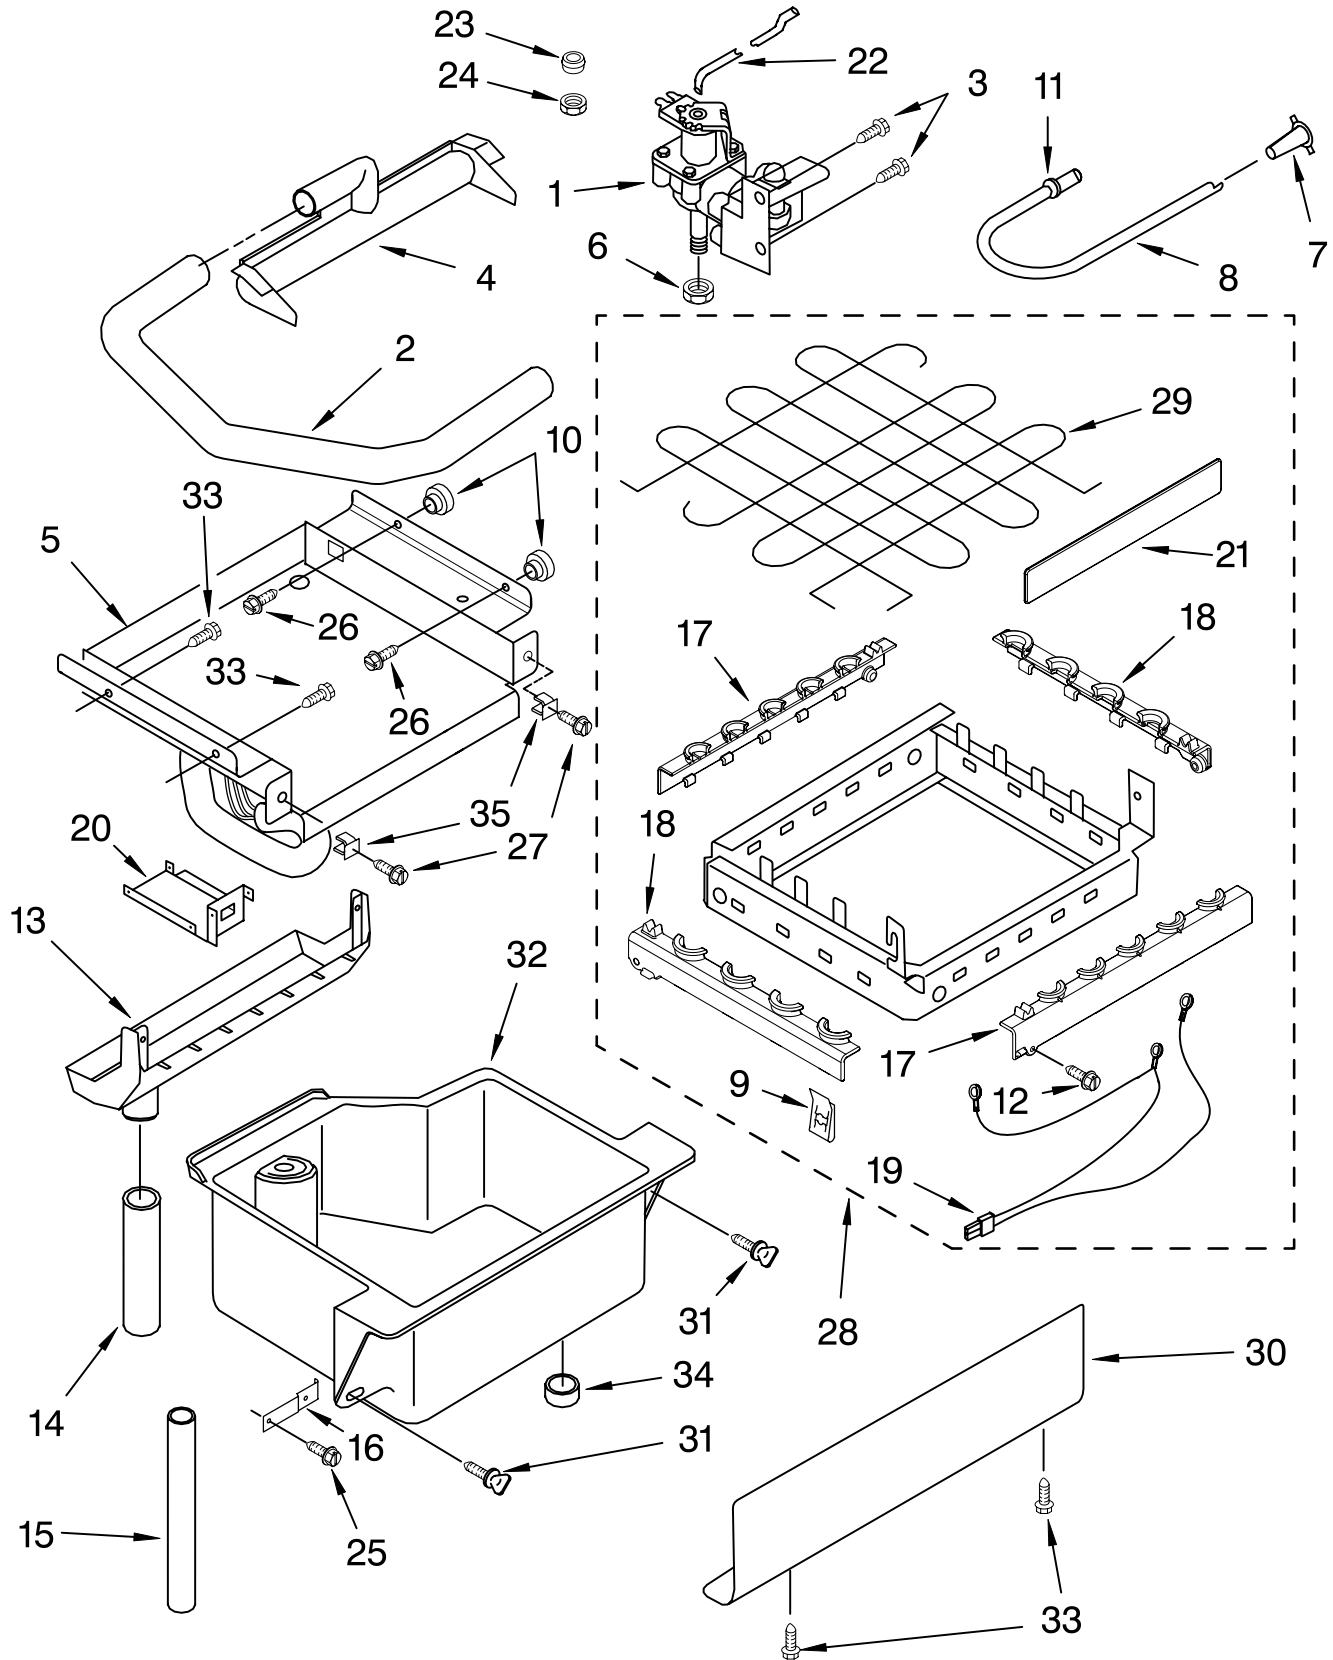

EVAPORATOR, ICE CUTTER GRID AND WATER PARTS

For Models: KUIS18PNJW6, KUIS18PNJB6
(White-Pump Model) (Black-Pump Model)

FOR ORDERING INFORMATION REFER TO PARTS PRICE LIST

EVAPORATOR, ICE CUTTER GRID AND WATER PARTS

For Models: KUIS18PNJW6, KUIS18PNJB6

(White-Pump Model) (Black-Pump Model)

Illus. No.	Part No.	DESCRIPTION
1	2185758	Valve, Complete Water
2	2217286	Tube, Plastic
3	488208	Screw
4	2185523	Dispenser, Water
5	2217269	Evaporator
6	627018	Nut, Compression
7	841707	Insert, Tube
8	2172593	Tube, Water Fill
9	488660	Nut, Speed
10	836667	Spacer
11	2208539	Fastener, Pushnut
12	489443	Screw
13	2185625	Reservoir, Water Slide
14	2185626	Tube
15	2185673	Hose, Overflow
16	2217378	Support, Reservoir Bracket
17	2313603	Bracket, Front and Rear
18	2313602	Bracket, Side Left and Right
19	2185681	Harness, Grid
20	2208427	Support, Bracket Evaporator/Grid
21	2313604	Guide, Ice Grid
22	2208533	Tube
23	487627	Ball Sleeve
24	487857	Nut, Ball Sleeve
25	8281193	Screw
26	3400886	Screw 8-18 x 1 1/4
27	8281192	Screw
28	2313601	Grid Assembly (Complete)
29	2174754	Wire, Grid Cutter
30	2208365	Cover, Grid
31	8281228	Thumbscrew
32	8201653	Reservoir, Water
33	3400884	Screw 8-18 x 5/8
34	2185696	Cap, Drain
35	3400909	Nut, Push-In

FOR ORDERING INFORMATION REFER TO PARTS PRICE LIST