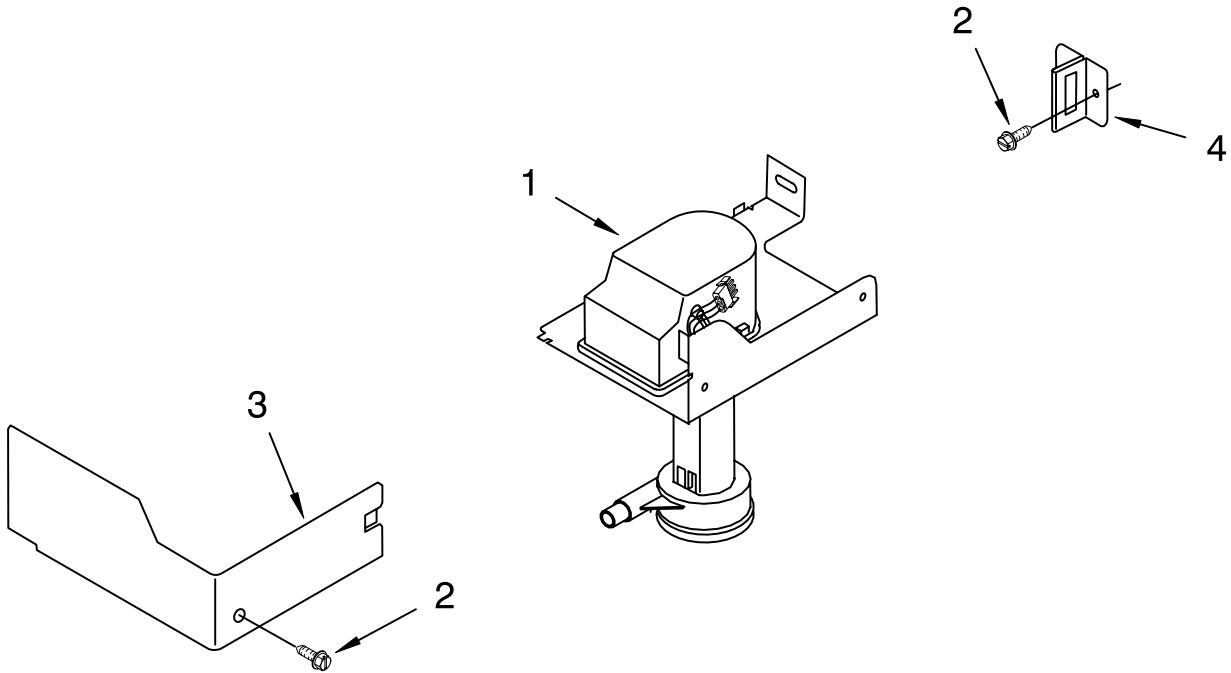

EVAPORATOR, ICE CUTTER GRID AND WATER PARTS

For Models: KUIS18PNJW7, KUIS18PNJB7

(White-Pump Model) (Black-Pump Model)

Illus. No.	Part No.	DESCRIPTION
1	2185758	Valve, Complete Water
2	2217286	Tube, Plastic
3	488208	Screw
4	2185523	Dispenser, Water
5	2217269	Evaporator
6	627018	Nut, Compression
7	841707	Insert, Tube
8	2172593	Tube, Water Fill
9	488660	Nut, Speed
10	836667	Spacer
11	2208539	Fastener, Pushnut
12	489443	Screw
13	2185625	Reservoir, Water Slide
14	2185626	Tube
15	2185673	Hose, Overflow
16	2217378	Support, Reservoir Bracket
17	2313603	Bracket, Front and Rear
18	2313602	Bracket, Side Left and Right
19	2185681	Harness, Grid
20	2208427	Support, Bracket Evaporator/Grid
21	2313604	Guide, Ice Grid
22	2208533	Tube
23	487627	Ball Sleeve
24	487857	Nut, Ball Sleeve
25	8281193	Screw
26	3400886	Screw 8-18 x 1 1/4
27	8281192	Screw
28	2313601	Grid Assembly (Complete)
29	2174754	Wire, Grid Cutter
30	2208365	Cover, Grid
31	8281228	Thumbscrew
32	8201653	Reservoir, Water
33	3400884	Screw 8-18 x 5/8
34	2185696	Cap, Drain
35	3400909	Nut, Push-In

FOR ORDERING INFORMATION REFER TO PARTS PRICE LIST

PUMP PARTS

For Models: KUIS18PNJW7, KUIS18PNJB7
(White-Pump Model) (Black-Pump Model)

Illus. No.	Part No.	DESCRIPTION
1	2217220	Pump, Water (Complete)
2	3400884	Screw 8-18 x 5/8
3	2185677	Cover, Pump
4	2185585	Bracket, Connector Assembly