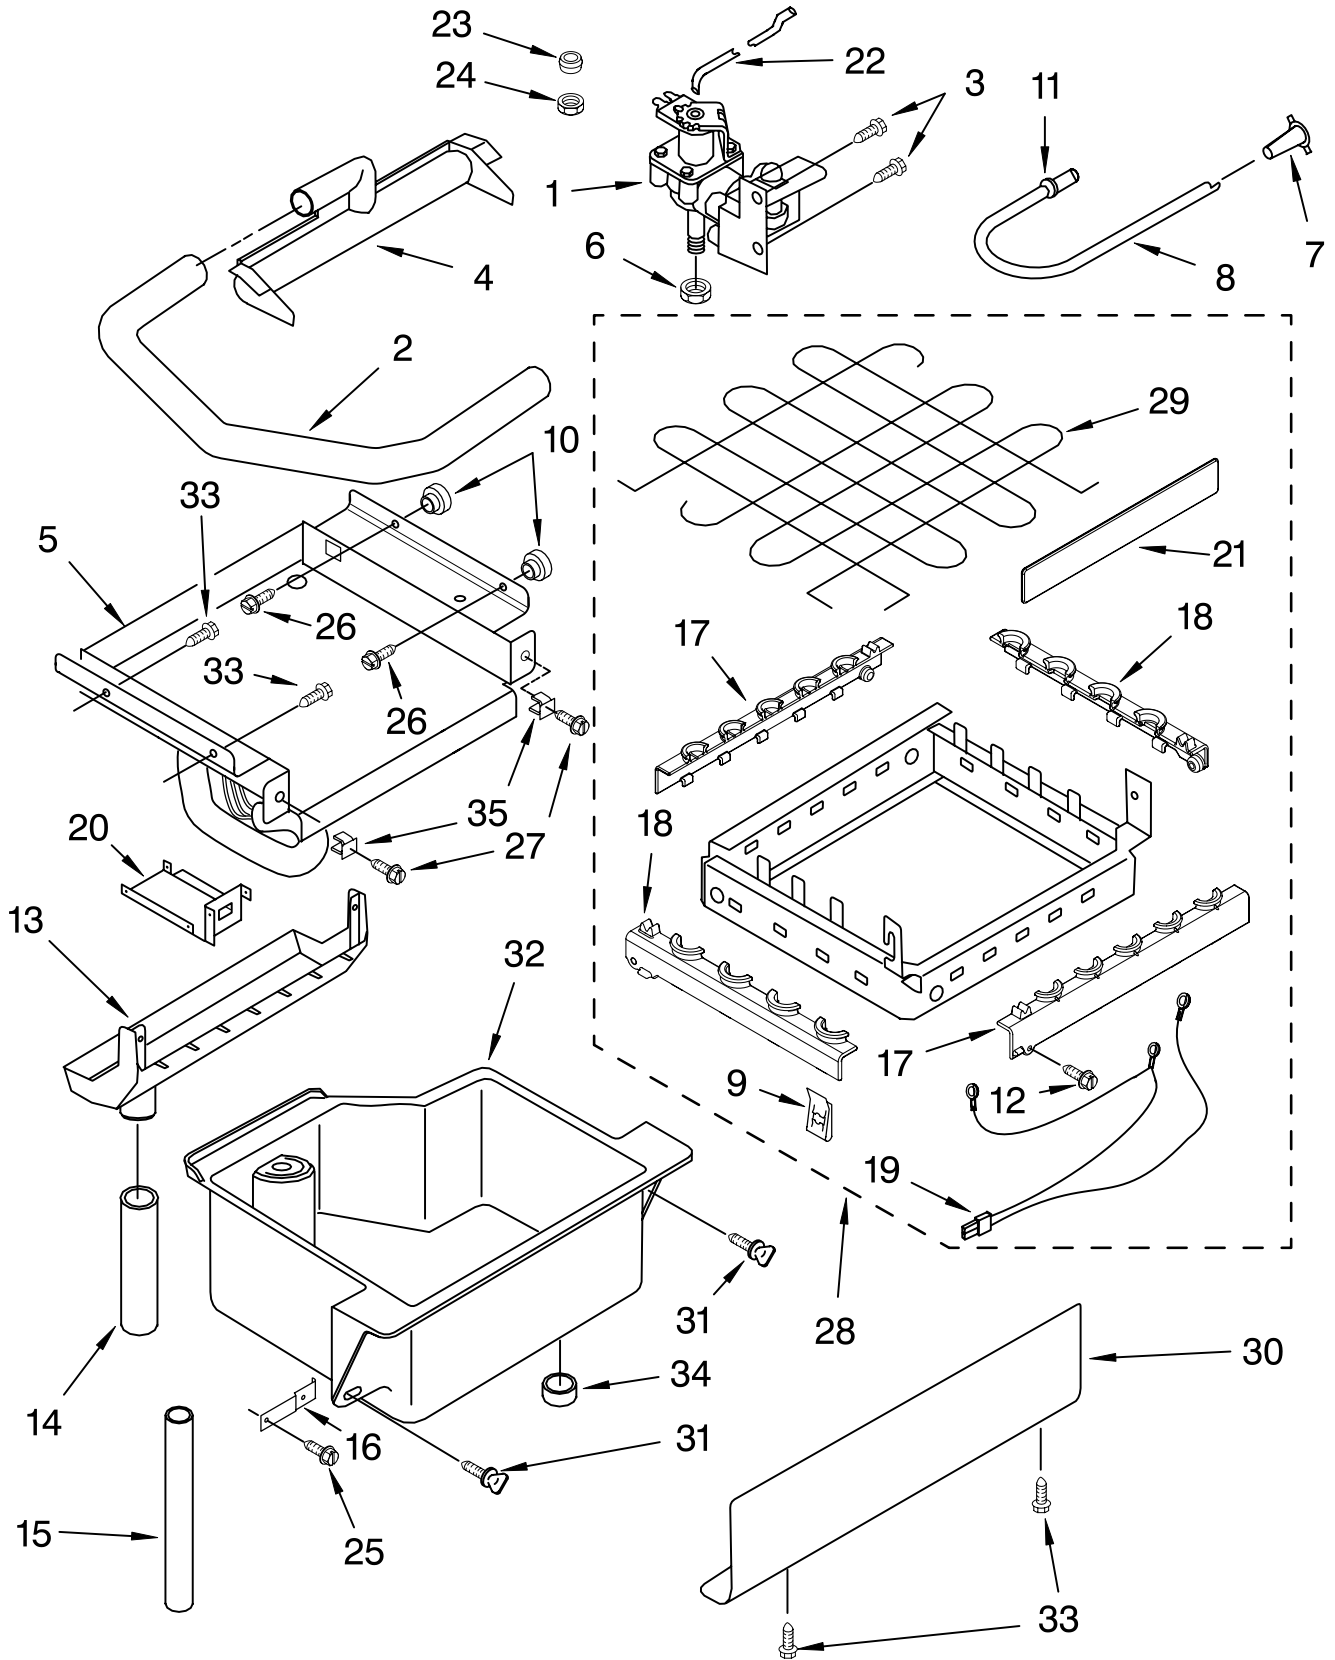

EVAPORATOR, ICE CUTTER GRID AND WATER PARTS

For Models: KUIS18PNJW7, KUIS18PNJB7
(White-Pump Model) (Black-Pump Model)

FOR ORDERING INFORMATION REFER TO PARTS PRICE LIST

EVAPORATOR, ICE CUTTER GRID AND WATER PARTS

For Models: KUIS18PNJW7, KUIS18PNJB7

(White-Pump Model) (Black-Pump Model)

Illus. No.	Part No.	DESCRIPTION
1	2185758	Valve, Complete Water
2	2217286	Tube, Plastic
3	488208	Screw
4	2185523	Dispenser, Water
5	2217269	Evaporator
6	627018	Nut, Compression
7	841707	Insert, Tube
8	2172593	Tube, Water Fill
9	488660	Nut, Speed
10	836667	Spacer
11	2208539	Fastener, Pushnut
12	489443	Screw
13	2185625	Reservoir, Water Slide
14	2185626	Tube
15	2185673	Hose, Overflow
16	2217378	Support, Reservoir Bracket
17	2313603	Bracket, Front and Rear
18	2313602	Bracket, Side Left and Right
19	2185681	Harness, Grid
20	2208427	Support, Bracket Evaporator/Grid
21	2313604	Guide, Ice Grid
22	2208533	Tube
23	487627	Ball Sleeve
24	487857	Nut, Ball Sleeve
25	8281193	Screw
26	3400886	Screw 8-18 x 1 1/4
27	8281192	Screw
28	2313601	Grid Assembly (Complete)
29	2174754	Wire, Grid Cutter
30	2208365	Cover, Grid
31	8281228	Thumbscrew
32	8201653	Reservoir, Water
33	3400884	Screw 8-18 x 5/8
34	2185696	Cap, Drain
35	3400909	Nut, Push-In

FOR ORDERING INFORMATION REFER TO PARTS PRICE LIST