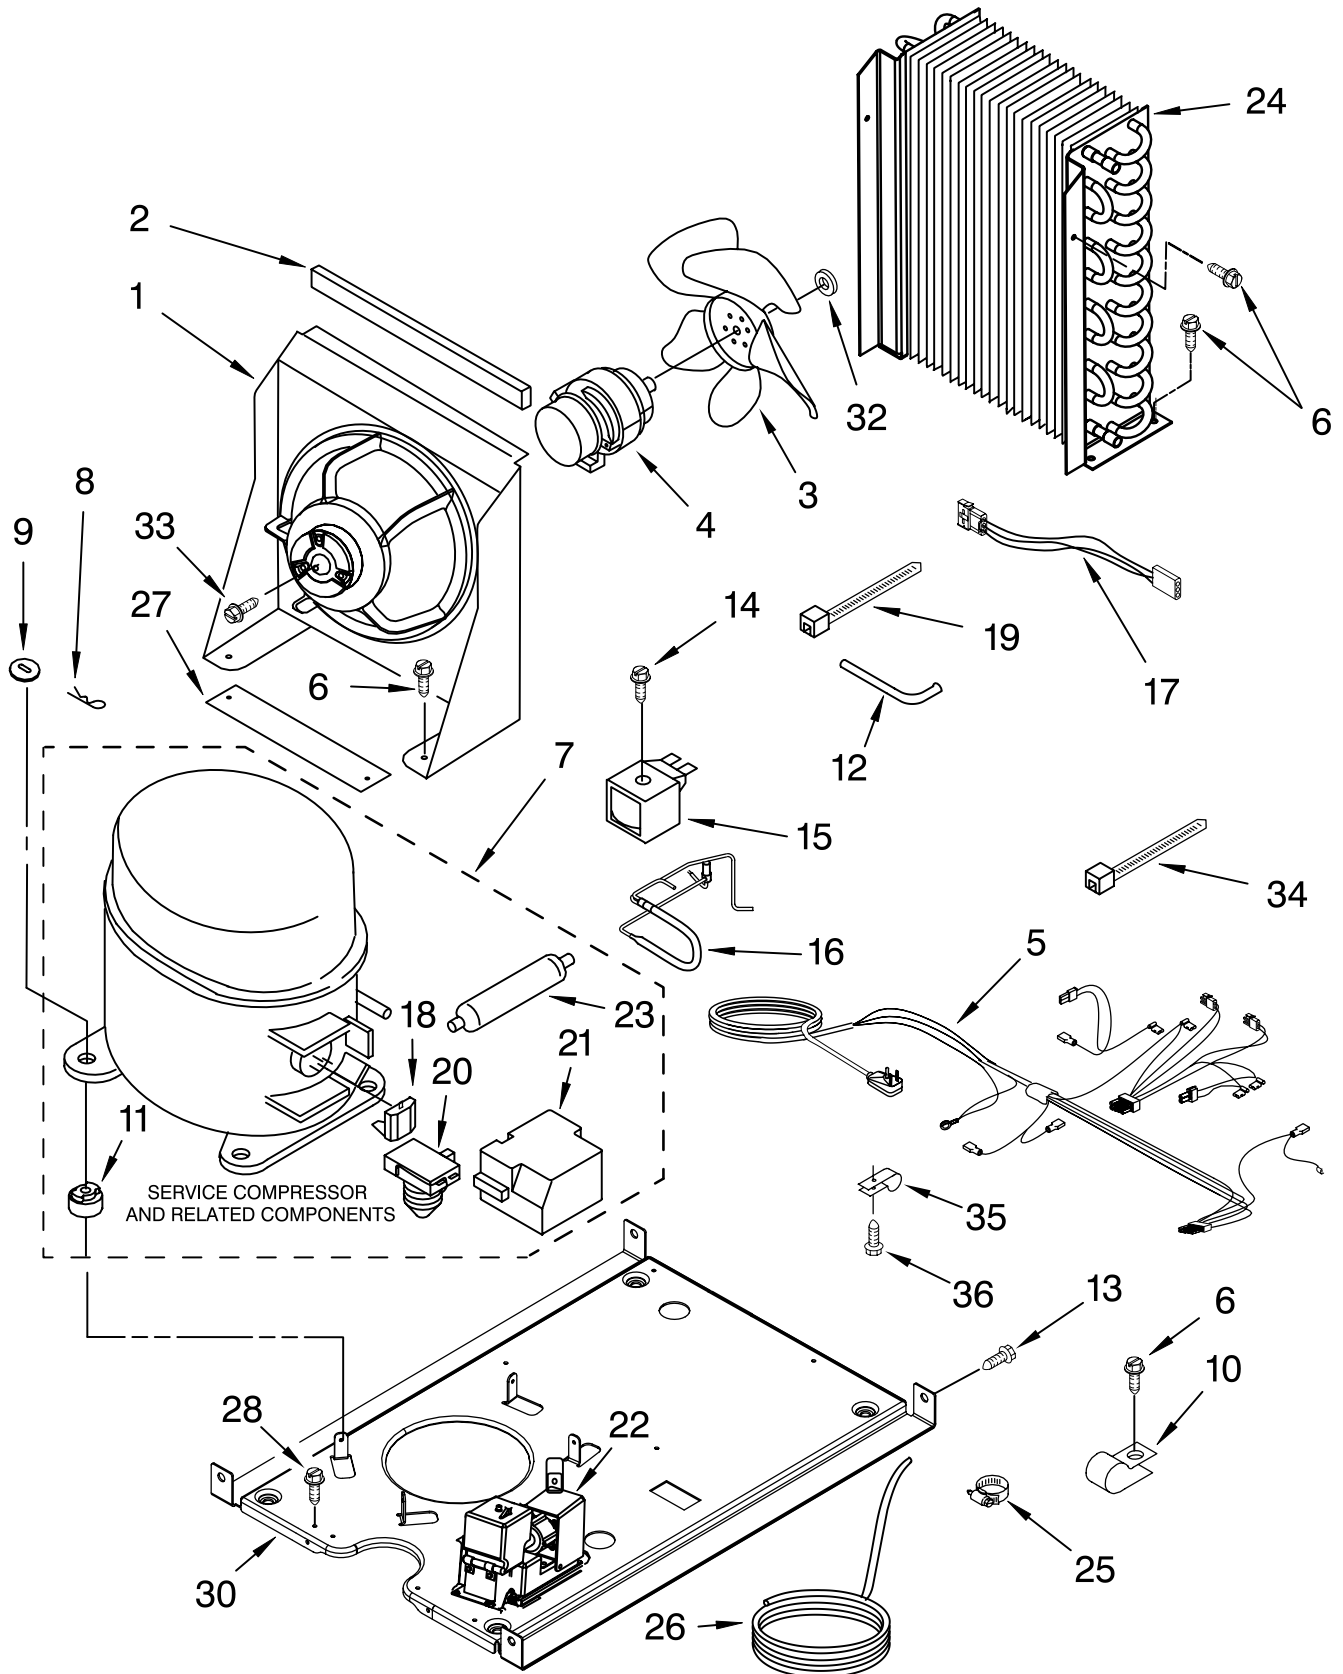

UNIT PARTS

For Models: KUIS18PNJW7, KUIS18PNJB7

(White-Pump Model) (Black-Pump Model)

FOR ORDERING INFORMATION REFER TO PARTS PRICE LIST

UNIT PARTS

For Models: KUIS18PNJW7, KUIS18PNJB7
(White-Pump Model) (Black-Pump Model)

Illus. No.	Part No.	DESCRIPTION	Illus. No.	Part No.	DESCRIPTION	Illus. No.	Part No.	DESCRIPTION
1	2217434	Bracket, Fan Mtg.	13	489423	Screw	23		Drier
2	2185675	Pad, Foam	14	489472	Screw		2209223	Production
3	2190685	Blade, Fan	15	759112	Coil, Solenoid		4387019	Service
4	2188537	Motor, Fan	16	2208413	Valve, Body	24	2217398	Condenser
5	2313636	Wiring Harness, Complete Unit (Includes Power Cord)	17	2187835	Wiring Harness, Condenser Fan Overload	25	489505	Clamp
6	304392	Screw 8-18 x 1/2	18	2217223	Production	26	2208432	Tube, Drain
7	2208370	Compressor (Includes Illus. 11,18, 20,21 & 23)		4387938	Service (Includes Relay)	27	2217397	Pad, Foam (2)
8	A201435	Clip, Mounting	19	2155774	Strap	28	488500	Screw
9	A201441	Shim (4)	20	2217224	Production	30	2217423	Base, Unit
10	2185960	Clamp (Power Cord)		4387938	Service (Includes Overload)	32	486692	Nut, Speed
11		Grommet (4)	21		Cover, Terminal	33	489494	Screw 8-32 x 3/4
	2217318	Production		2208371	Production	34	851095	Wire Tie
	4387558	Service		4387731	Service	35	2185788	Clamp
12	2208415	Tube, Process	22	2208534	Pump, Drain	36	3400884	Screw
						<u>REFRIGERANT CHARGE</u>		
						6.5 OZ. (R134A)		

FOR ORDERING INFORMATION REFER TO PARTS PRICE LIST