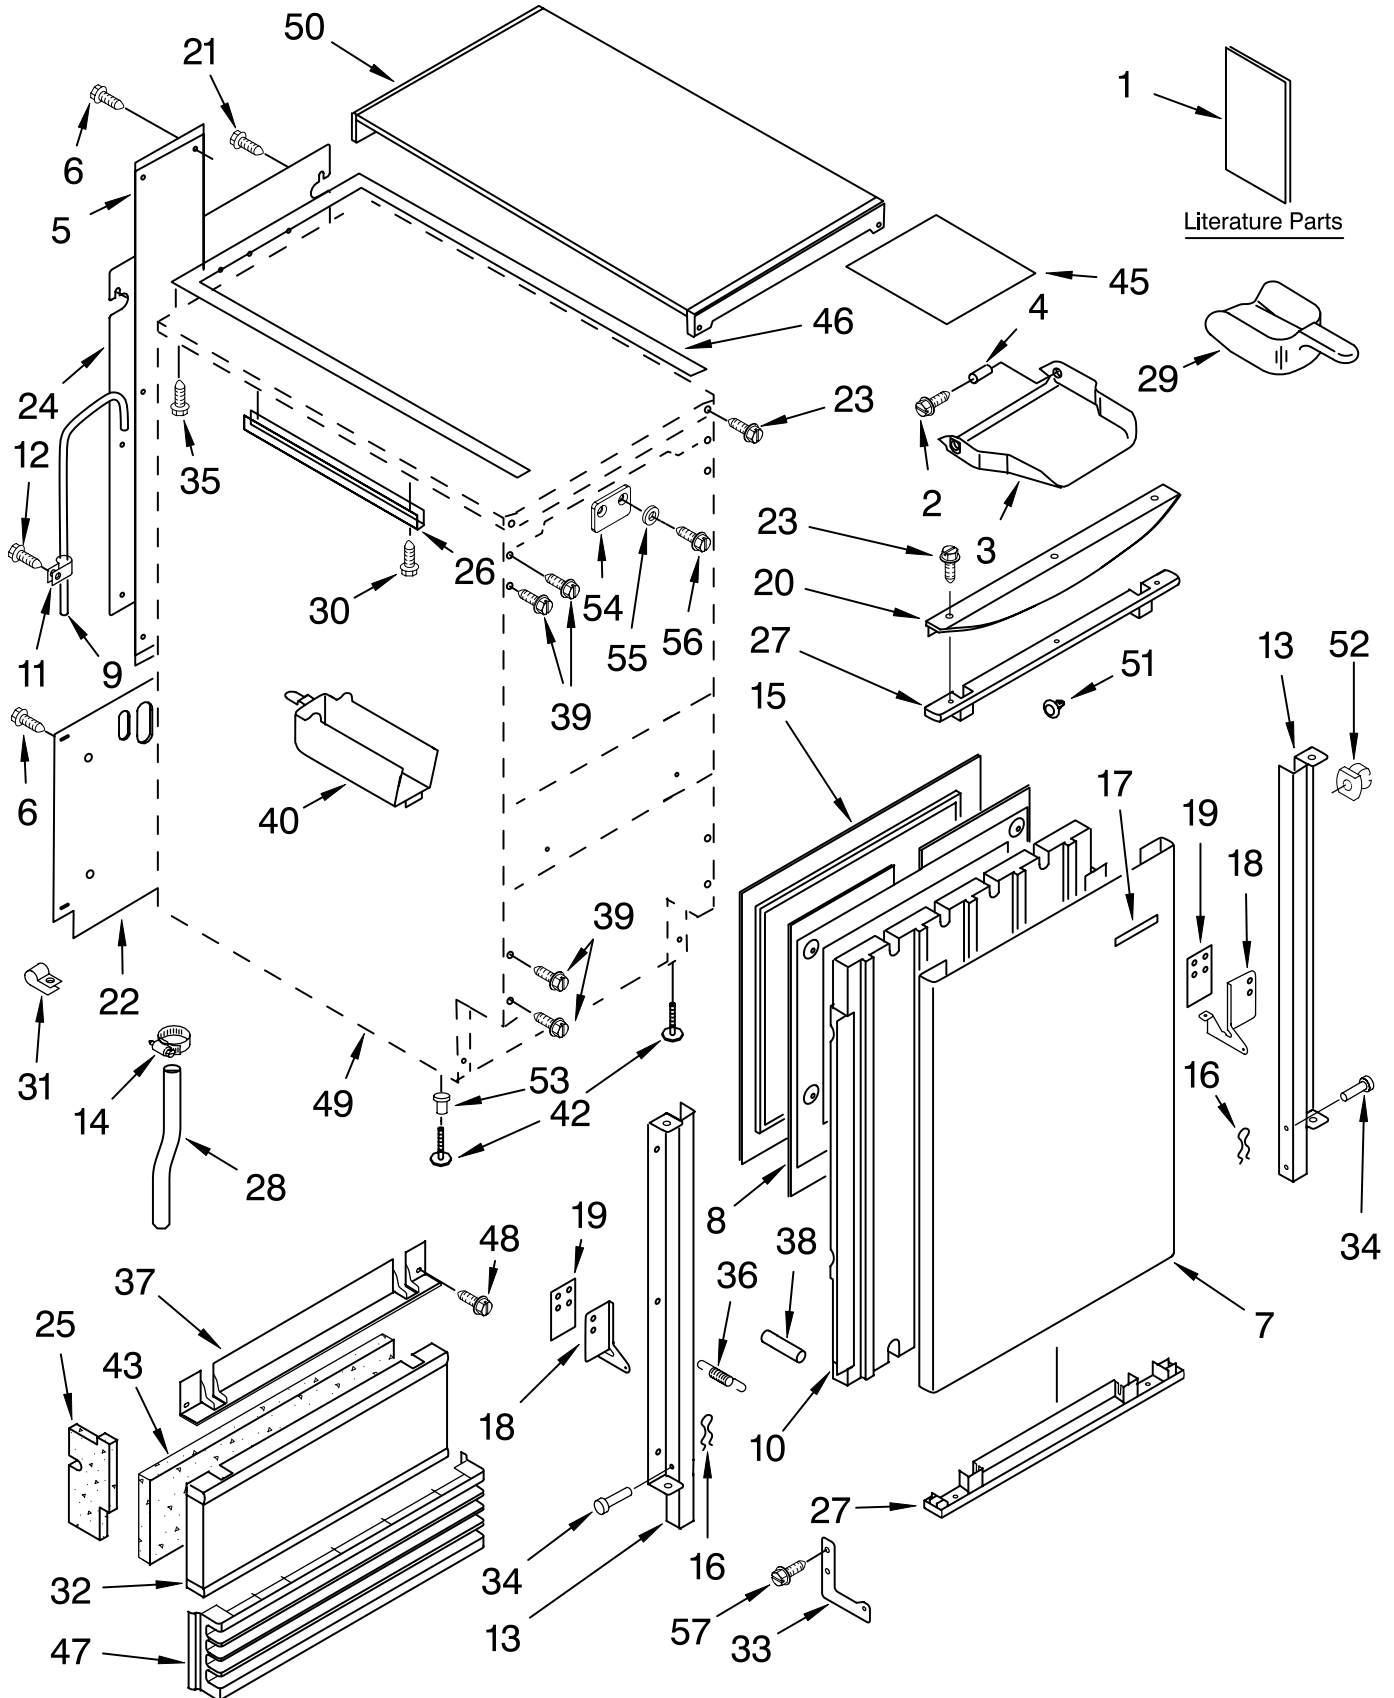

CABINET LINER AND DOOR PARTS

For Models: KUIS18PNJW7, KUIS18PNJB7

ICE CUBE
MAKER

KitchenAid

(White-Pump Model) (Black-Pump Model)

FOR ORDERING INFORMATION REFER TO PARTS PRICE LIST

CABINET LINER AND DOOR PARTS

For Models: KUIS18PNJW7, KUIS18PNJB7

(White-Pump Model) (Black-Pump Model)

Illus. No.	Part No.	DESCRIPTION	Illus. No.	Part No.	DESCRIPTION	Illus. No.	Part No.	DESCRIPTION
1		Literature Parts	19	2208401	Shim, Hinge	37		Endcap, Panel
	2313788	Use & Care Guide	20		Handle, Door		2208383W	White
	2313728	Service & Wiring Sheet		2208440W	White		2208383B	Black
2	3400886	Screw 8-18 x 1 1/4	21	688983	Screw	38	2208529	Dampener, Spring
3	2208354	Bin, Door	22	2208399	Assembly, Unit Cover	39	489423	Screw
4	2185678	Spacer	23		Screw, Handle	40	2208449	Holder, Scoop
5	2217394	Cover, Wiring		8281188	White	42	3374849	Leg, Leveler (4)
6	489442	Screw		8281186	Black	43	2208384	Insulation
7		Panel, Exterior	24	2217227	Ballast-Back, IM	45	2185690	Shield, Electrical
	2208352W	White	25	2217225	Pad, Foam	46	2217296	Gasket, Top Panel
	2208352B	Black	26	2185691	Channel, Wiring	47		Grill, Front
8	2217298	Panel, Interior	27		Endcap, Door		2217206W	White
9	2217467	Tube, Air Vent		2208350W	White		2217206B	Black
10	2208377	Insulation		2208350B	Black	48	489474	Screw 8-18 x 1
11	2208367	Clamp, Half	28	2208459	Tube, Drain	49		Cabinet & Liner (NOT SERVICED)
12	8281265	Screw	29	2208386	Scoop	50		Top
13		Bracket, Door	30	3400884	Screw 8-18 x 5/8		2929701W	White
	2217466	Left Side	31	8533996	Clamp		2929701B	Black
	2217465	Right Side	32		Panel, Lower	51	941839	Hole Plug
14	489503	Clamp		2208382W	White	52	692400	Nut, Push-In
15	2217295	Gasket, Door		2208382B	Black	53	3400240	Nut, Leg Leveler
16	2208535	Clip	33	2208487	Bracket, Spring	54	2208434	Strike, Magnet
17		Nameplate	34	2208417	Pin, Hinge	55	3400916	Washer
	2212760	White	35	489048	Screw, Ground	56	8281191	Screw
	2212762	Black	36	2208480	Spring	57	488208	Screw
18		Hinge						
	2208425	Left Side						
	2208426	Right Side						