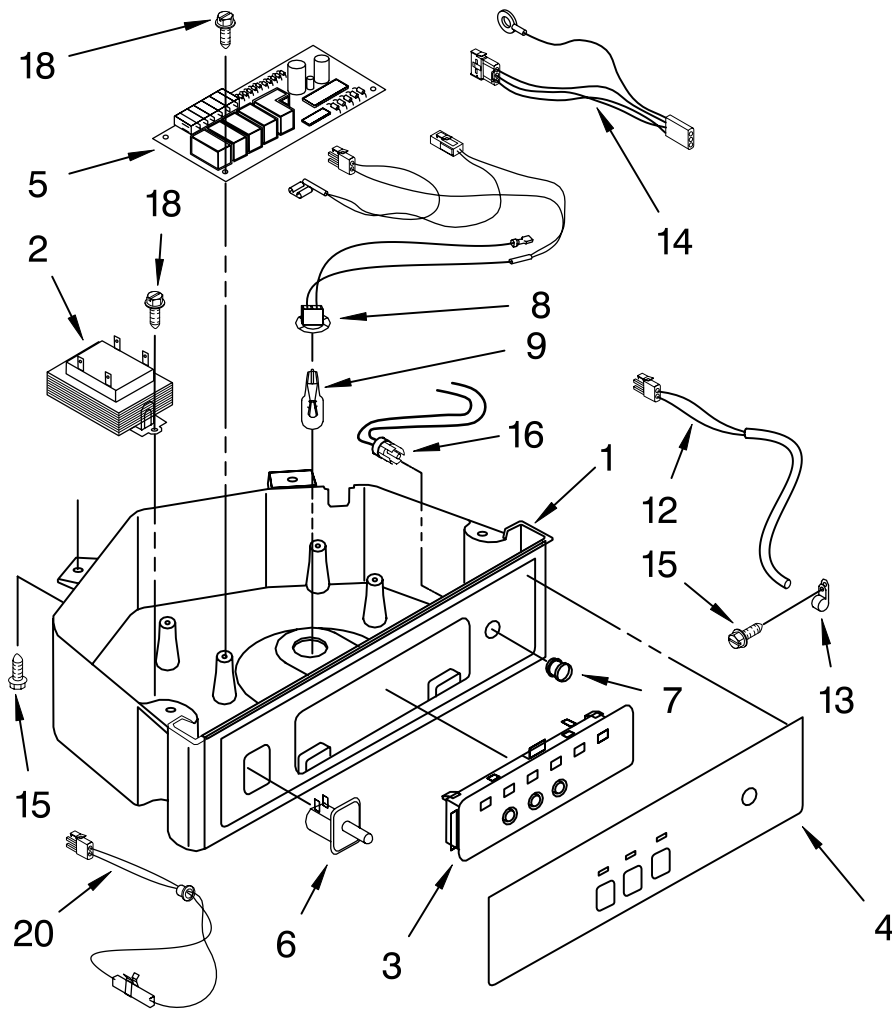

EVAPORATOR, ICE CUTTER GRID AND WATER PARTS

For Models: KUIS18PNJW7, KUIS18PNJB7

(White-Pump Model) (Black-Pump Model)

Illus. No.	Part No.	DESCRIPTION
1	2185758	Valve, Complete Water
2	2217286	Tube, Plastic
3	488208	Screw
4	2185523	Dispenser, Water
5	2217269	Evaporator
6	627018	Nut, Compression
7	841707	Insert, Tube
8	2172593	Tube, Water Fill
9	488660	Nut, Speed
10	836667	Spacer
11	2208539	Fastener, Pushnut
12	489443	Screw
13	2185625	Reservoir, Water Slide
14	2185626	Tube
15	2185673	Hose, Overflow
16	2217378	Support, Reservoir Bracket
17	2313603	Bracket, Front and Rear
18	2313602	Bracket, Side Left and Right
19	2185681	Harness, Grid
20	2208427	Support, Bracket Evaporator/Grid
21	2313604	Guide, Ice Grid
22	2208533	Tube
23	487627	Ball Sleeve
24	487857	Nut, Ball Sleeve
25	8281193	Screw
26	3400886	Screw 8-18 x 1 1/4
27	8281192	Screw
28	2313601	Grid Assembly (Complete)
29	2174754	Wire, Grid Cutter
30	2208365	Cover, Grid
31	8281228	Thumbscrew
32	8201653	Reservoir, Water
33	3400884	Screw 8-18 x 5/8
34	2185696	Cap, Drain
35	3400909	Nut, Push-In

FOR ORDERING INFORMATION REFER TO PARTS PRICE LIST

PUMP PARTS

For Models: KUIS18PNJW7, KUIS18PNJB7
(White-Pump Model) (Black-Pump Model)

Illus. No.	Part No.	DESCRIPTION
1	2217220	Pump, Water (Complete)
2	3400884	Screw 8-18 x 5/8
3	2185677	Cover, Pump
4	2185585	Bracket, Connector Assembly

FOR ORDERING INFORMATION REFER TO PARTS PRICE LIST

CONTROL PANEL PARTS

For Models: KUIS18PNJW7, KUIS18PNJB7

(White-Pump Model) (Black-Pump Model)

Illus. No.	Part No.	DESCRIPTION
1	2185738	Box, Control
2	2185657	Transformer
3	2185592	Assembly, Switch (ALSO ORDER #4)
4	2208317W	Overlay
5	2304016	Control Board
6	2149705	Switch, Plunger
7	2185694	Lens, LED
8	2185692	Wiring Harness Grid/ Light
9	745362	Bulb
12	2313633	Thermostat, Bin
13	2185825	Clamp
14	2187836	Wiring Harness, Main to Pump
15	3400884	Screw
16	2187256	LED Assembly
18	3400850	Screw 8-16 x 3/8
20	2313635	Thermister, Ice Control