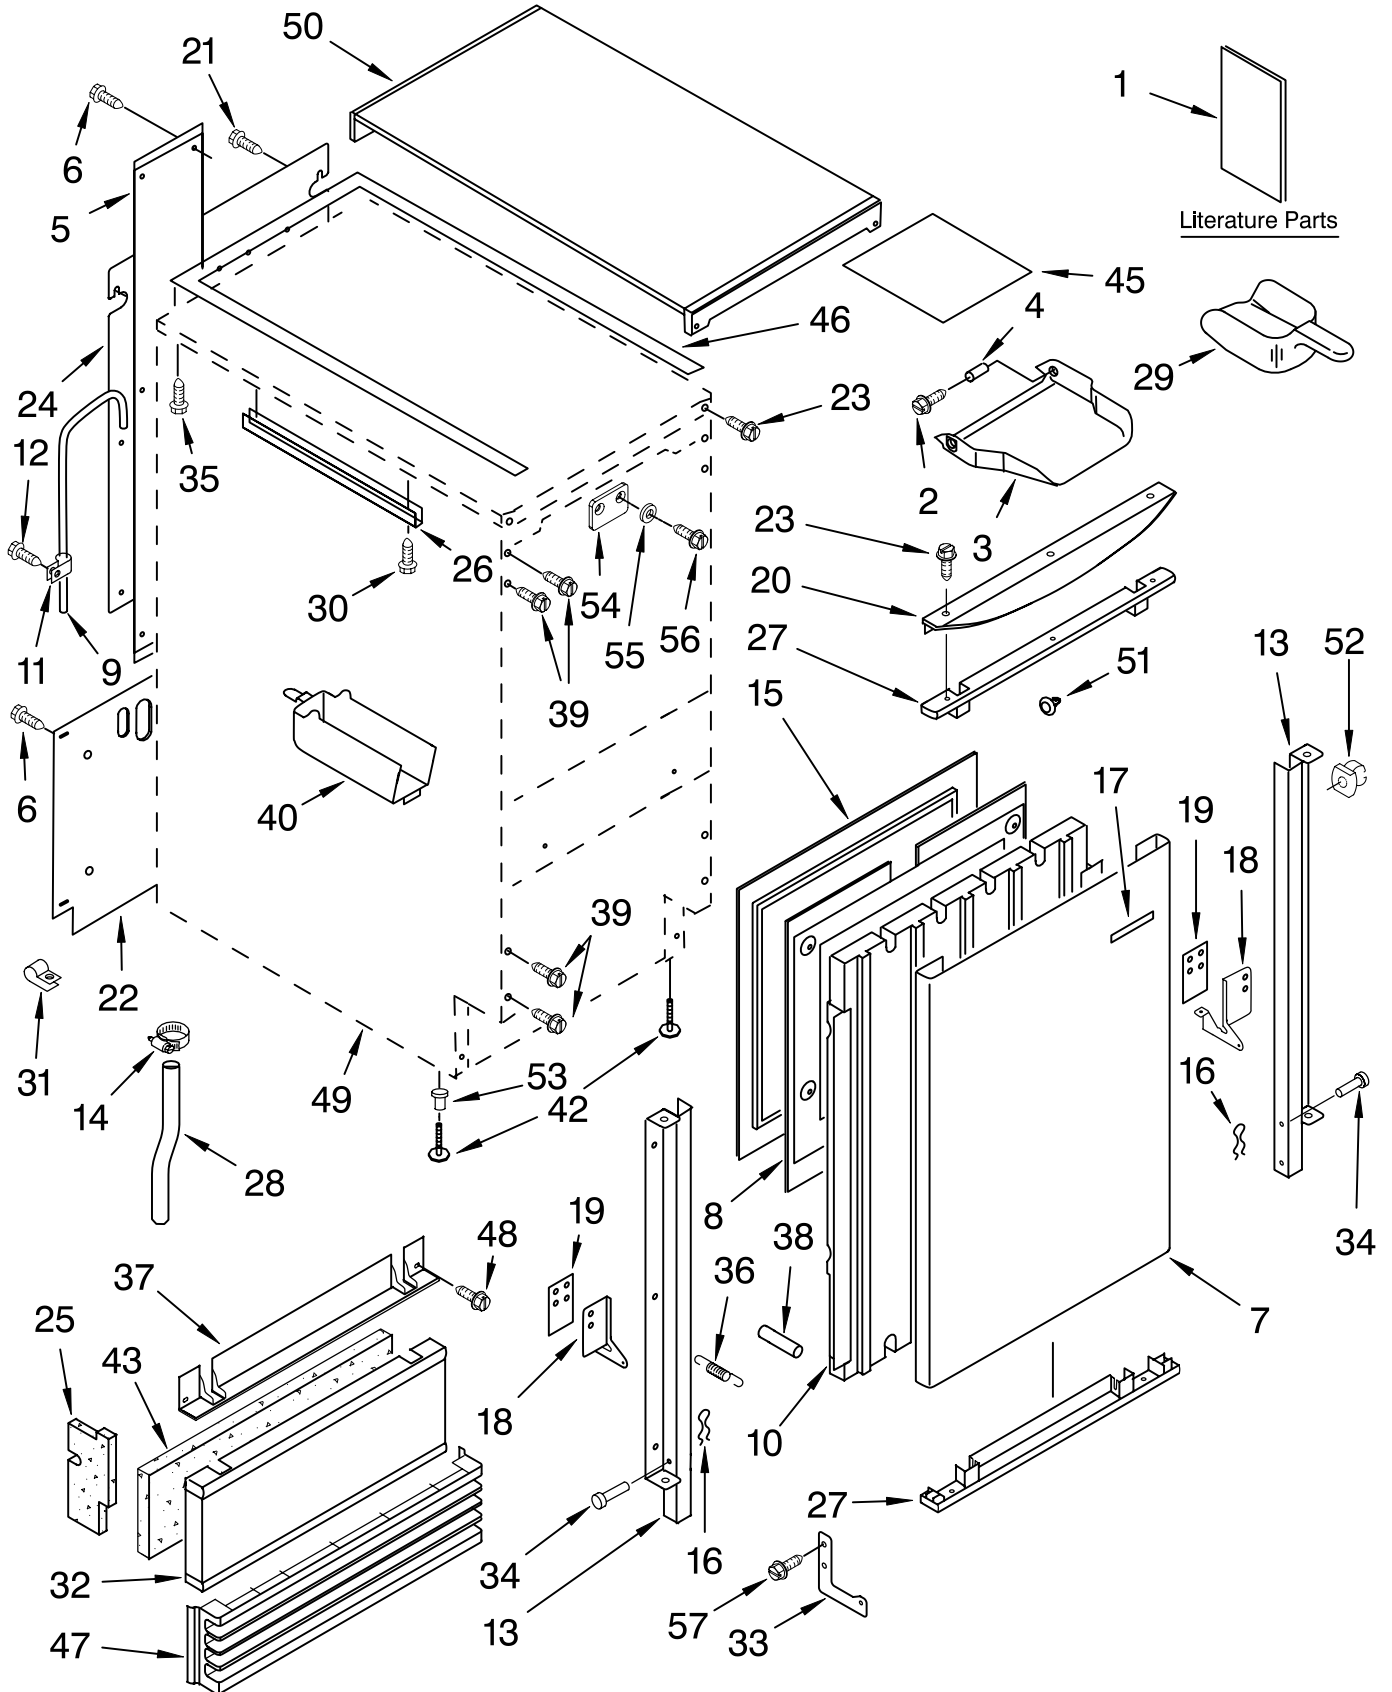

CABINET LINER AND DOOR PARTS

ICE CUBE
MAKER

For Models: KUIS18PNJW8, KUIS18PNJB8
(White-Pump Model)(Black-Pump Model)

KitchenAid®

FOR ORDERING INFORMATION REFER TO PARTS PRICE LIST

CABINET LINER AND DOOR PARTS

For Models: KUIS18PNJW8, KUIS18PNJB8
(White-Pump Model)(Black-Pump Model)

Illus. No.	Part No.	DESCRIPTION	Illus. No.	Part No.	DESCRIPTION	Illus. No.	Part No.	DESCRIPTION
1	2313788	Literature Parts Use & Care Guide	18	2208425	Hinge Left Side	37	2208383W	Endcap, Panel White
	2313728	Service & Wiring Sheet		2208426	Right Side		2208383B	Black
2	3400886	Screw 8-18 x 1 1/4	19	2208401	Shim, Hinge	38	2208529	Dampener, Spring
3	2208354	Bin, Door	20	2208440W	Handle, Door White	39	489423	Screw
4	2185678	Spacer		2208440B	Black	40	2208449	Holder, Scoop
5	2217394	Cover, Wiring	21	688983	Screw	42	3374849	Leg, Leveler (4)
6	489442	Screw	22	2208399	Assembly, Unit Cover	43	2208384	Insulation
7		Panel, Exterior	23		Screw, Handle	45	2185690	Shield, Electrical
	2208352W	White		8281188	White	46	2217296	Gasket, Top Panel
	2208352B	Black		8281186	Black	47		Grill, Front
8	2217298	Panel, Interior	24	2217227	Ballast-Back, IM		2217206W	White
9	2217467	Tube, Air Vent	25	2217225	Pad, Foam		2217206B	Black
10	2208377	Insulation	26	2185691	Channel, Wiring	48	489474	Screw 8-18 x 1
11	2208367	Clamp, Half	27		Endcap, Door	49		Cabinet & Liner (NOT SERVICED)
12	8281265	Screw		2208350W	White	50		Top
13		Bracket, Door		2208350B	Black		2929701W	White
	2217466	Left Side	28	2208459	Tube, Drain		2929701B	Black
	2217465	Right Side	29	2208386	Scoop	51	941839	Hole Plug
14	489503	Clamp	30	3400884	Screw 8-18 x 5/8	52	692400	Nut, Push-In
15	2217295	Gasket, Door	31	2208136	Clamp	53	3400240	Nut, Leg Leveler
16	2208535	Clip	32		Panel, Lower	54	2208434	Strike, Magnet
17		Nameplate		2208382W	White	55	3400916	Washer
	2212760	White		2208382B	Black	56	8281191	Screw
	2212762	Black	33	2208487	Bracket, Spring	57	488208	Screw
			34	2208417	Pin, Hinge			
			35	489048	Screw, Ground			
			36	2208480	Spring			