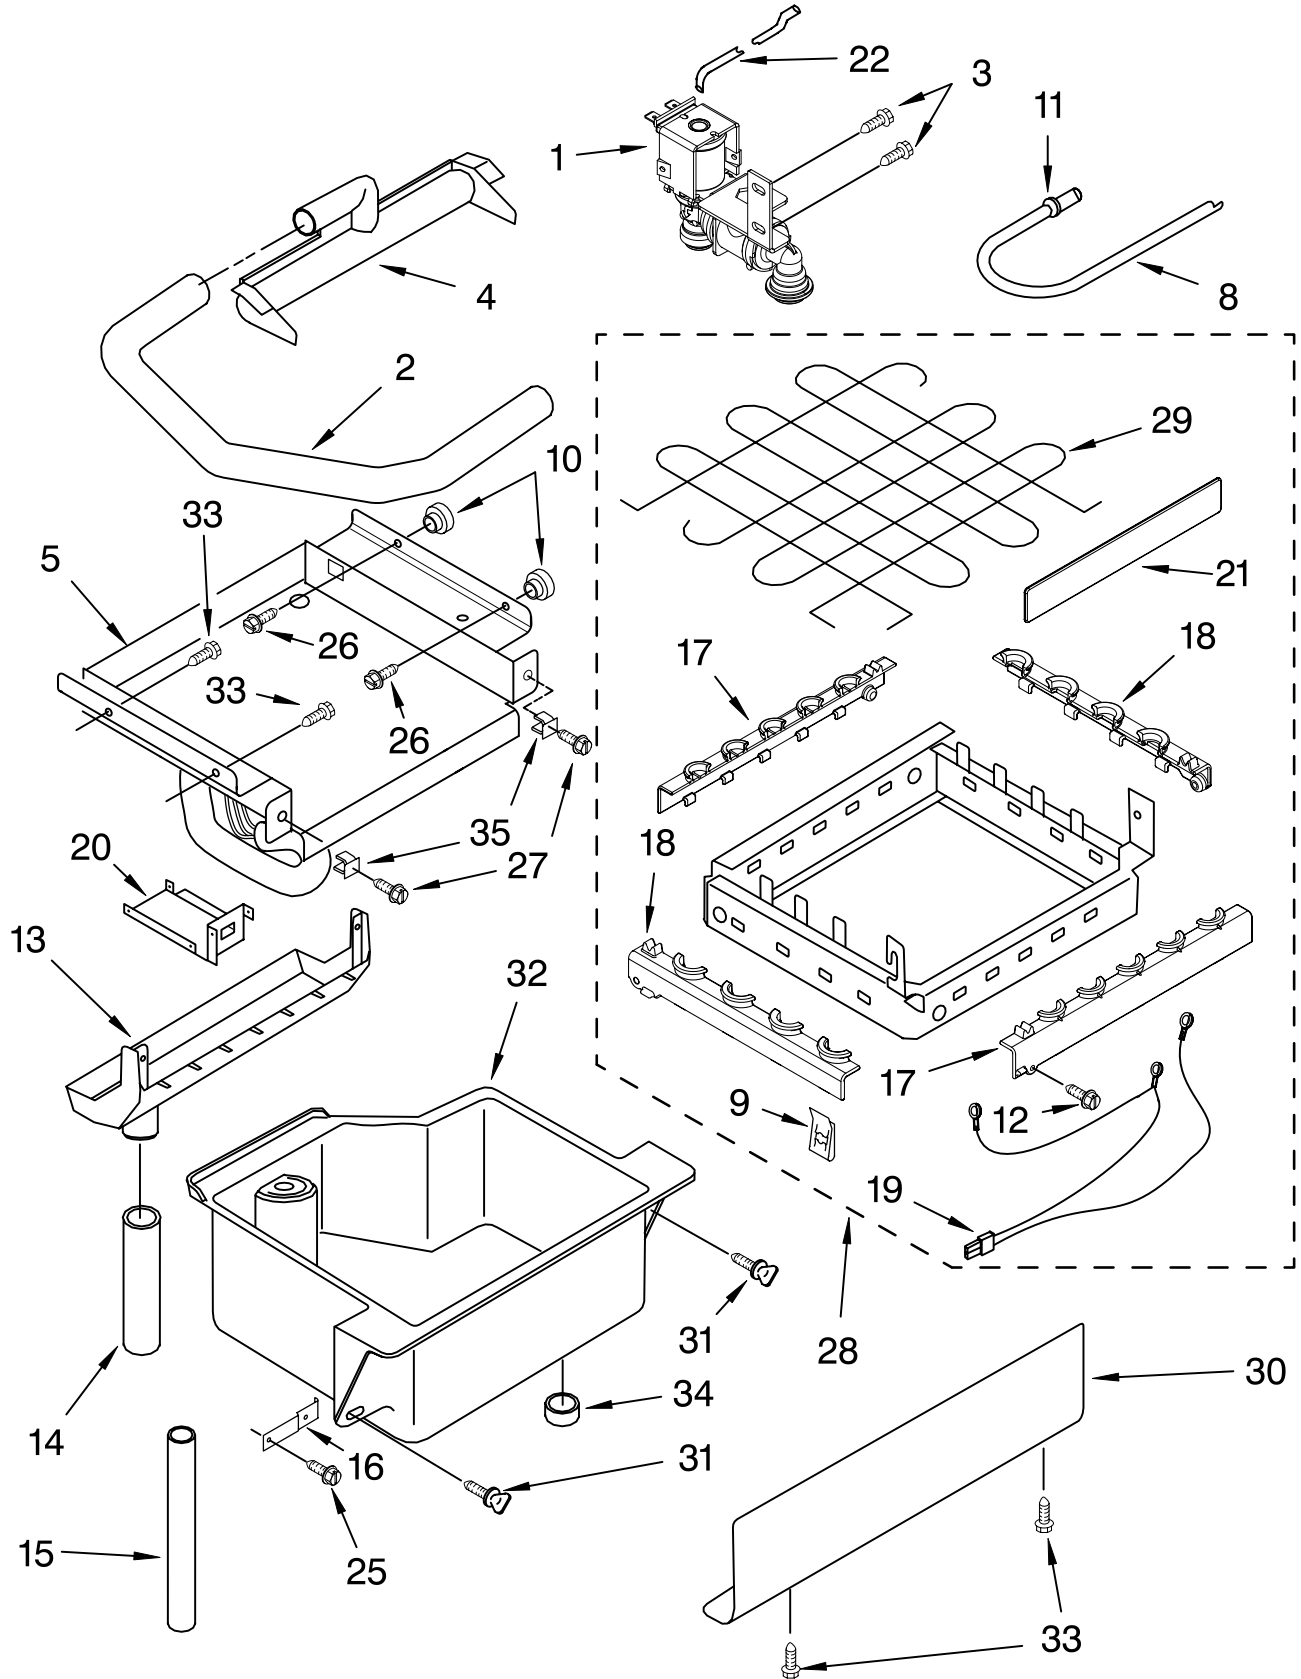

EVAPORATOR, ICE CUTTER GRID AND WATER PARTS

For Models: KUIS18PNJW8, KUIS18PNJB8
(White-Pump Model)(Black-Pump Model)

FOR ORDERING INFORMATION REFER TO PARTS PRICE LIST

EVAPORATOR, ICE CUTTER GRID AND WATER PARTS

For Models: KUIS18PNJW8, KUIS18PNJB8
(White-Pump Model)(Black-Pump Model)

Illus. No.	Part No.	DESCRIPTION
1	2313644	Valve, Complete Water
2	2217286	Tube, Plastic
3	488208	Screw
4	2185523	Dispenser, Water
5	2217269	Evaporator
8	2172593	Tube, Water Fill
9	488660	Nut, Speed
10	836667	Spacer
11	2208539	Fastener, Pushnut
12	489443	Screw
13	2185625	Reservoir, Water Slide
14	2185626	Tube
15	2185673	Hose, Overflow
16	2217378	Support, Reservoir Bracket
17	2313603	Bracket, Front and Rear
18	2313602	Bracket, Side Left and Right
19	2185681	Harness, Grid
20	2208427	Support, Bracket Evaporator/Grid
21	2313604	Guide, Ice Grid
22	2313745	Tube
25	8281193	Screw
26	3400886	Screw 8-18 x 1 1/4
27	8281192	Screw
28	2313637	Grid Assembly (Complete)
29	2174754	Wire, Grid Cutter
30	2208365	Cover, Grid
31	8281228	Thumbscrew
32	8201653	Reservoir, Water
33	3400884	Screw 8-18 x 5/8
34	2185696	Cap, Drain
35	3400909	Nut, Push-In

FOR ORDERING INFORMATION REFER TO PARTS PRICE LIST