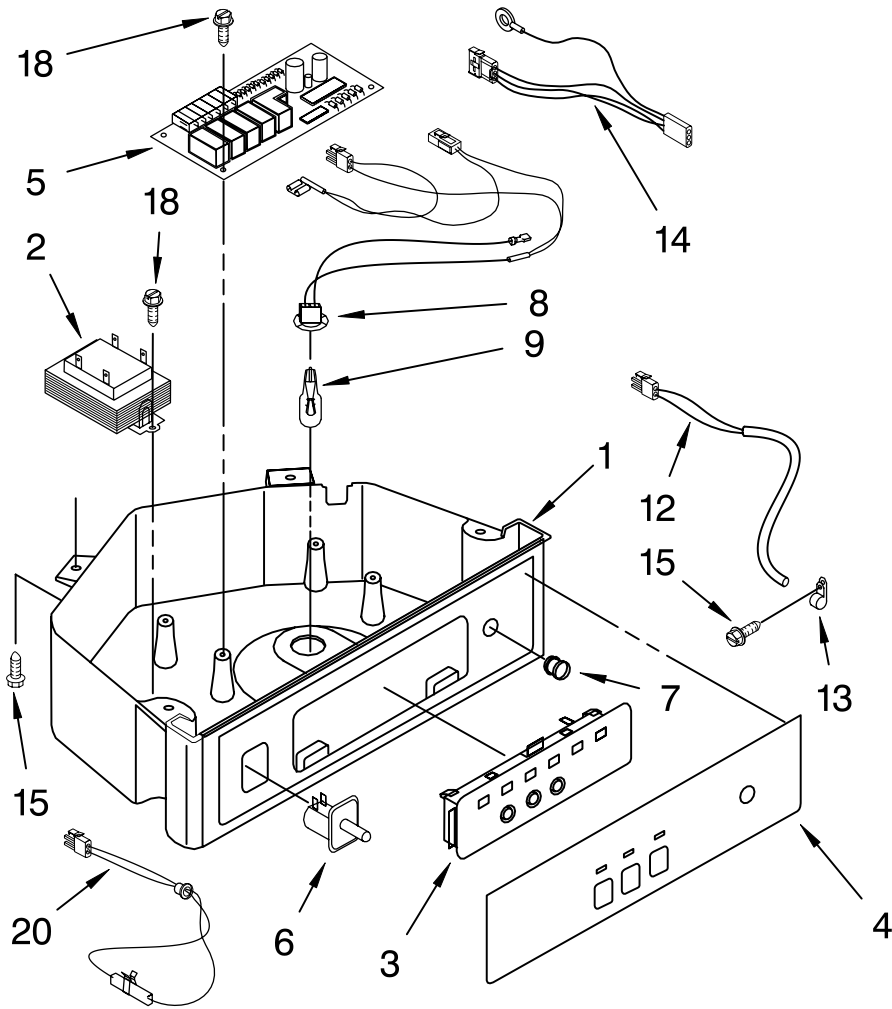

EVAPORATOR, ICE CUTTER GRID AND WATER PARTS

For Models: KUIS18PNJW8, KUIS18PNJB8
(White-Pump Model)(Black-Pump Model)

Illus. No.	Part No.	DESCRIPTION
1	2313644	Valve, Complete Water
2	2217286	Tube, Plastic
3	488208	Screw
4	2185523	Dispenser, Water
5	2217269	Evaporator
8	2172593	Tube, Water Fill
9	488660	Nut, Speed
10	836667	Spacer
11	2208539	Fastener, Pushnut
12	489443	Screw
13	2185625	Reservoir, Water Slide
14	2185626	Tube
15	2185673	Hose, Overflow
16	2217378	Support, Reservoir Bracket
17	2313603	Bracket, Front and Rear
18	2313602	Bracket, Side Left and Right
19	2185681	Harness, Grid
20	2208427	Support, Bracket Evaporator/Grid
21	2313604	Guide, Ice Grid
22	2313745	Tube
25	8281193	Screw
26	3400886	Screw 8-18 x 1 1/4
27	8281192	Screw
28	2313637	Grid Assembly (Complete)
29	2174754	Wire, Grid Cutter
30	2208365	Cover, Grid
31	8281228	Thumbscrew
32	8201653	Reservoir, Water
33	3400884	Screw 8-18 x 5/8
34	2185696	Cap, Drain
35	3400909	Nut, Push-In

FOR ORDERING INFORMATION REFER TO PARTS PRICE LIST

PUMP PARTS

For Models: KUIS18PNJW8, KUIS18PNJB8
(White-Pump Model)(Black-Pump Model)

<u>Illus. No.</u>	<u>Part No.</u>	<u>DESCRIPTION</u>
1	2217220	Pump, Water (Complete)
2	3400884	Screw 8-18 x 5/8
3	2185677	Cover, Pump
4	2185585	Bracket, Connector Assembly

FOR ORDERING INFORMATION REFER TO PARTS PRICE LIST

CONTROL PANEL PARTS

For Models: KUIS18PNJW8, KUIS18PNJB8
(White-Pump Model)(Black-Pump Model)

Illus. No.	Part No.	DESCRIPTION
1	2185738	Box, Control
2	2185657	Transformer
3	2185592	Assembly, Switch (ALSO ORDER #4)
4	2208317W	Overlay
5	2304016	Control Board
6	2149705	Switch, Plunger
7	2185694	Lens, LED
8	2185692	Wiring Harness Grid/ Light
9	745362	Bulb
12	2313633	Thermostat, Bin
13	2185825	Clamp
14	2187836	Wiring Harness, Main to Pump
15	3400884	Screw
18	3400850	Screw 8-16 x 3/8
20	2313635	Thermister, Ice Control