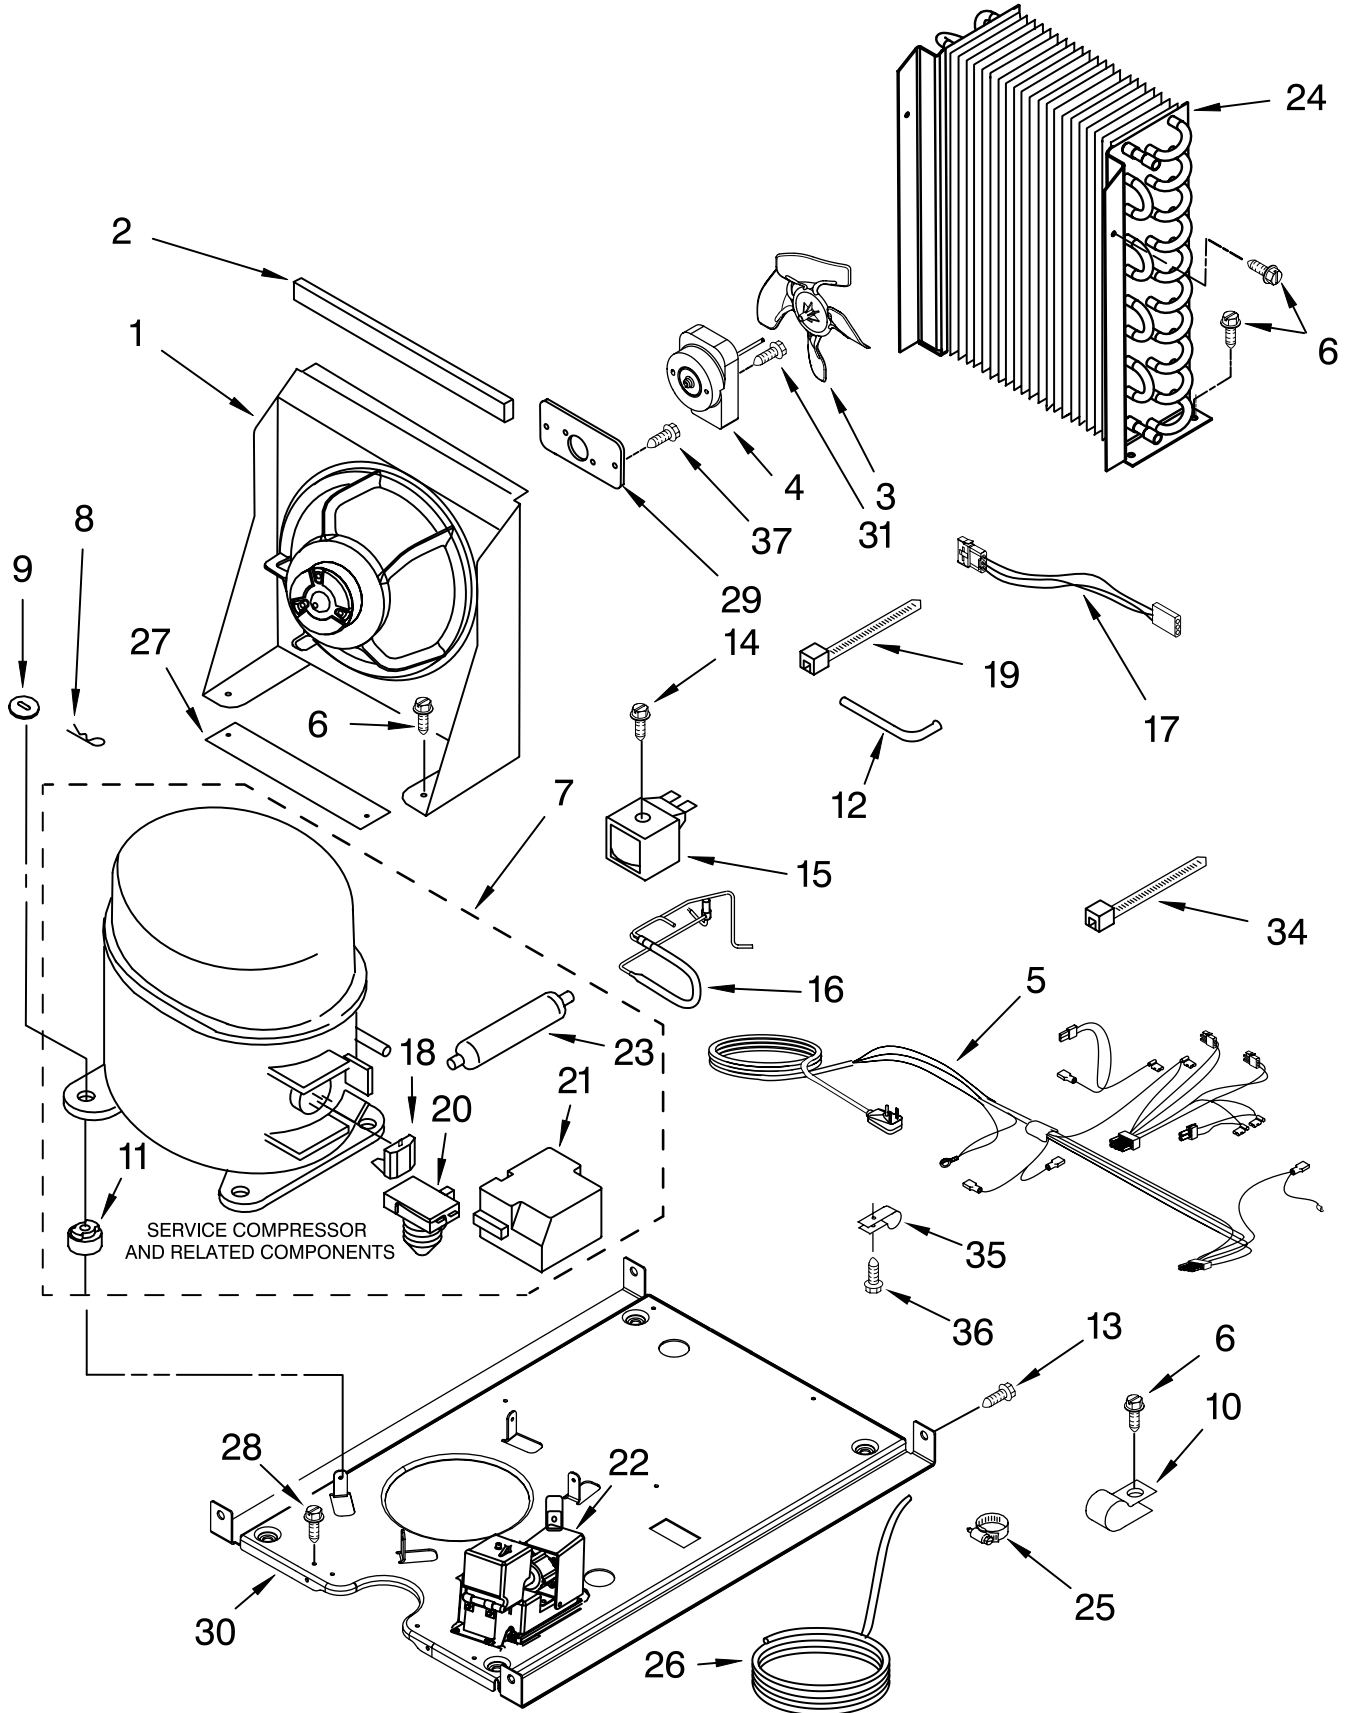

UNIT PARTS

For Models: KUIS18PNJW8, KUIS18PNJB8
(White-Pump Model)(Black-Pump Model)

FOR ORDERING INFORMATION REFER TO PARTS PRICE LIST

UNIT PARTS

For Models: KUIS18PNJW8, KUIS18PNJB8
(White-Pump Model)(Black-Pump Model)

Illus. No.	Part No.	DESCRIPTION	Illus. No.	Part No.	DESCRIPTION	Illus. No.	Part No.	DESCRIPTION
1	2185532	Bracket, Fan Mtg.	13	489423	Screw	23		Drier
2	2185675	Pad, Foam	14	489472	Screw		2319826	Production
3	2188935	Blade, Fan	15	759112	Coil, Solenoid		4387019	Service
4	2188891	Motor, Fan	16	759113	Valve, Body	24	2313624	Condenser
5	2313636	Wiring Harness, Complete Unit (Includes Power Cord)	17	2187629	Wiring Harness, Condenser Fan Overload	25	489505	Clamp
6	304392	Screw 8-18 x 1/2	18	2217223	Production	26	2208432	Tube, Drain
7	2208370	Compressor (Includes Illus. 11,18, 20,21 & 23)		4387938	Service (Includes Relay)	27	2217397	Pad, Foam (2)
8	A201435	Clip, Mounting	19	2155774	Strap	28	488500	Screw
9	A201441	Shim (4)	20	2217224	Production	29	2301979	Plate, Mtg.
10	2185960	Clamp (Power Cord)		4387938	Service (Includes Overload)	30	2217423	Base, Unit
11	2217318	Grommet (4) Production	21		Cover, Terminal	31	8281197	Screw
	4387558	Service		2208371	Production	34	851095	Wire Tie
12	2208415	Tube, Process		4387731	Service	35	2185788	Clamp
			22	2208534	Pump, Drain	36	3400884	Screw
						37	8281196	Screw
						REFRIGERANT CHARGE		
						6.5 OZ. (R134A)		

FOR ORDERING INFORMATION REFER TO PARTS PRICE LIST