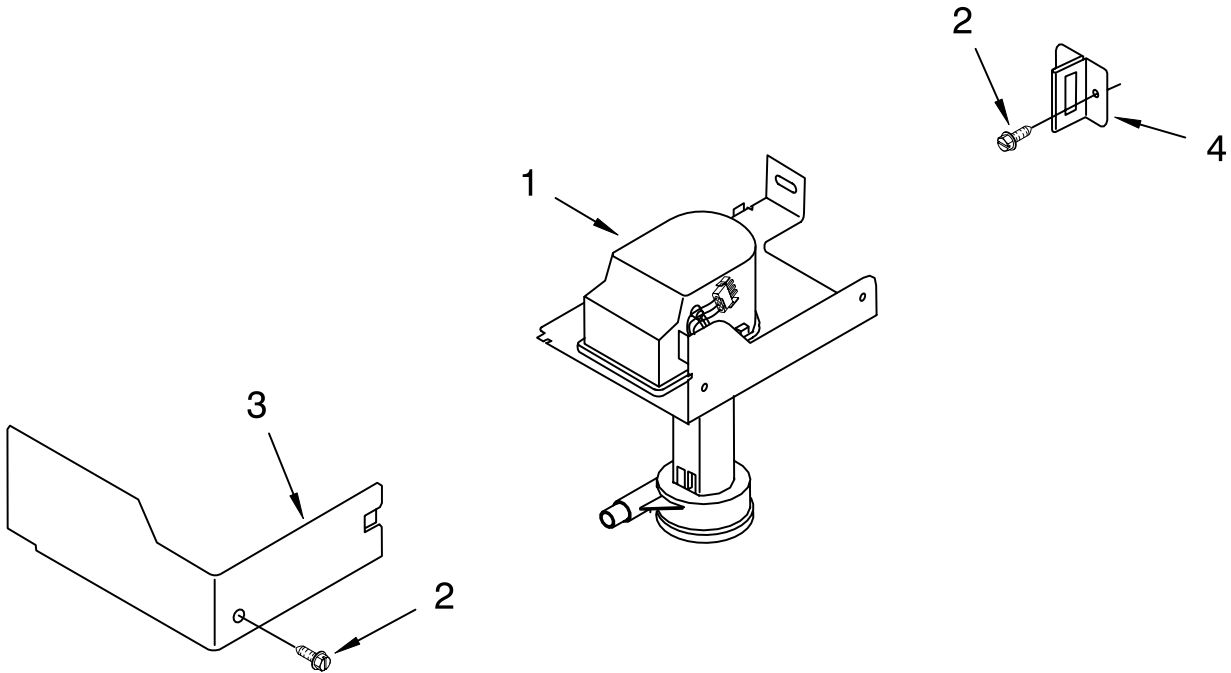

PUMP PARTS

For Models: KUIS18PNJW8, KUIS18PNJB8
(White-Pump Model)(Black-Pump Model)

<u>Illus. No.</u>	<u>Part No.</u>	<u>DESCRIPTION</u>
1	2217220	Pump, Water (Complete)
2	3400884	Screw 8-18 x 5/8
3	2185677	Cover, Pump
4	2185585	Bracket, Connector Assembly

FOR ORDERING INFORMATION REFER TO PARTS PRICE LIST