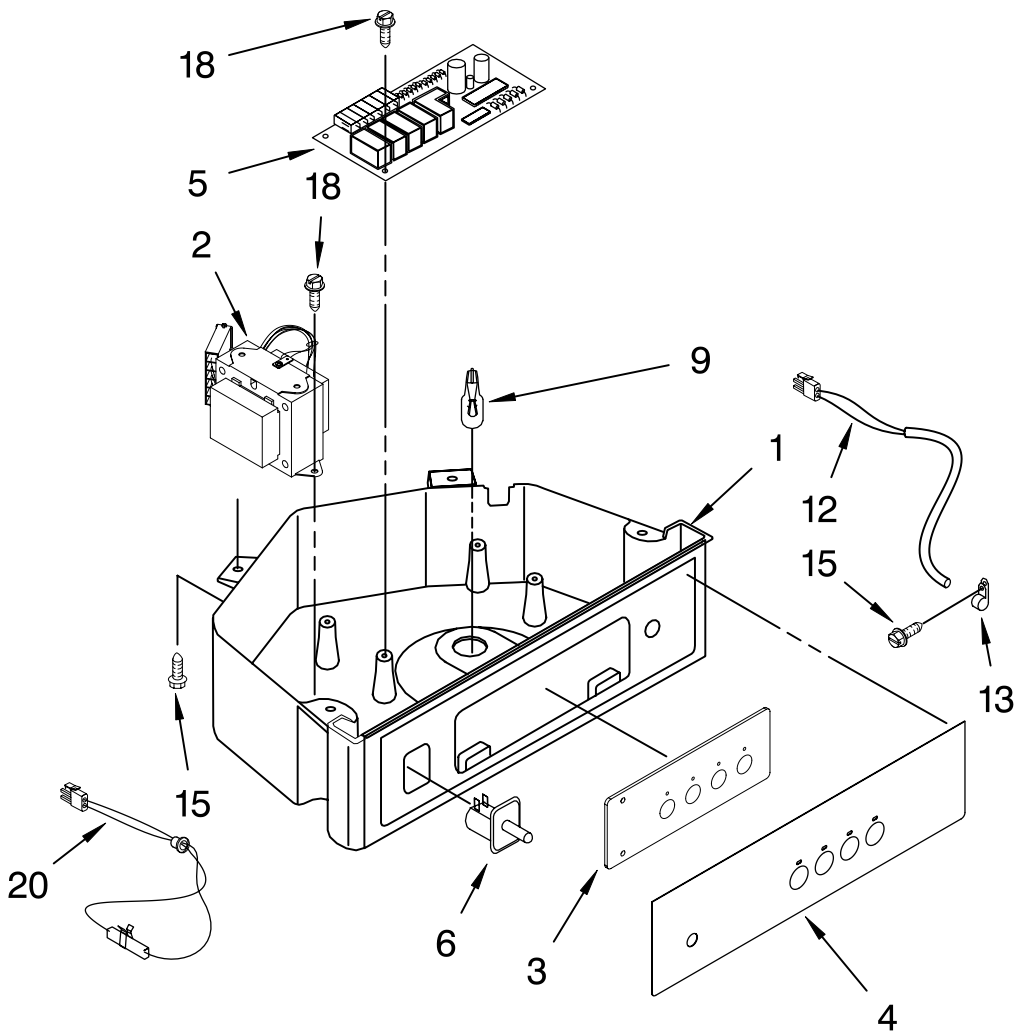

CONTROL PANEL PARTS

For Models: KUIS18PNTW0, KUIS18PNTB0
(White) (Black)

Illus. No.	Part No.	DESCRIPTION
1	2185738	Box, Control
2	2310139	Transformer
3	2304122	Assembly, Switch (ALSO ORDER #4)
4	2313693	Overlay
5	2321774	Control Board
6	2149705	Switch, Plunger Grid/ Light
9	745362	Bulb
12	2313633	Thermostat, Bin
13	2185825	Clamp
15	3400884	Screw 8-18 x 5/8
18	3400850	Screw 8-16 x 3/8
20	2313635	Thermister, Ice Control

FOR ORDERING INFORMATION REFER TO PARTS PRICE LIST