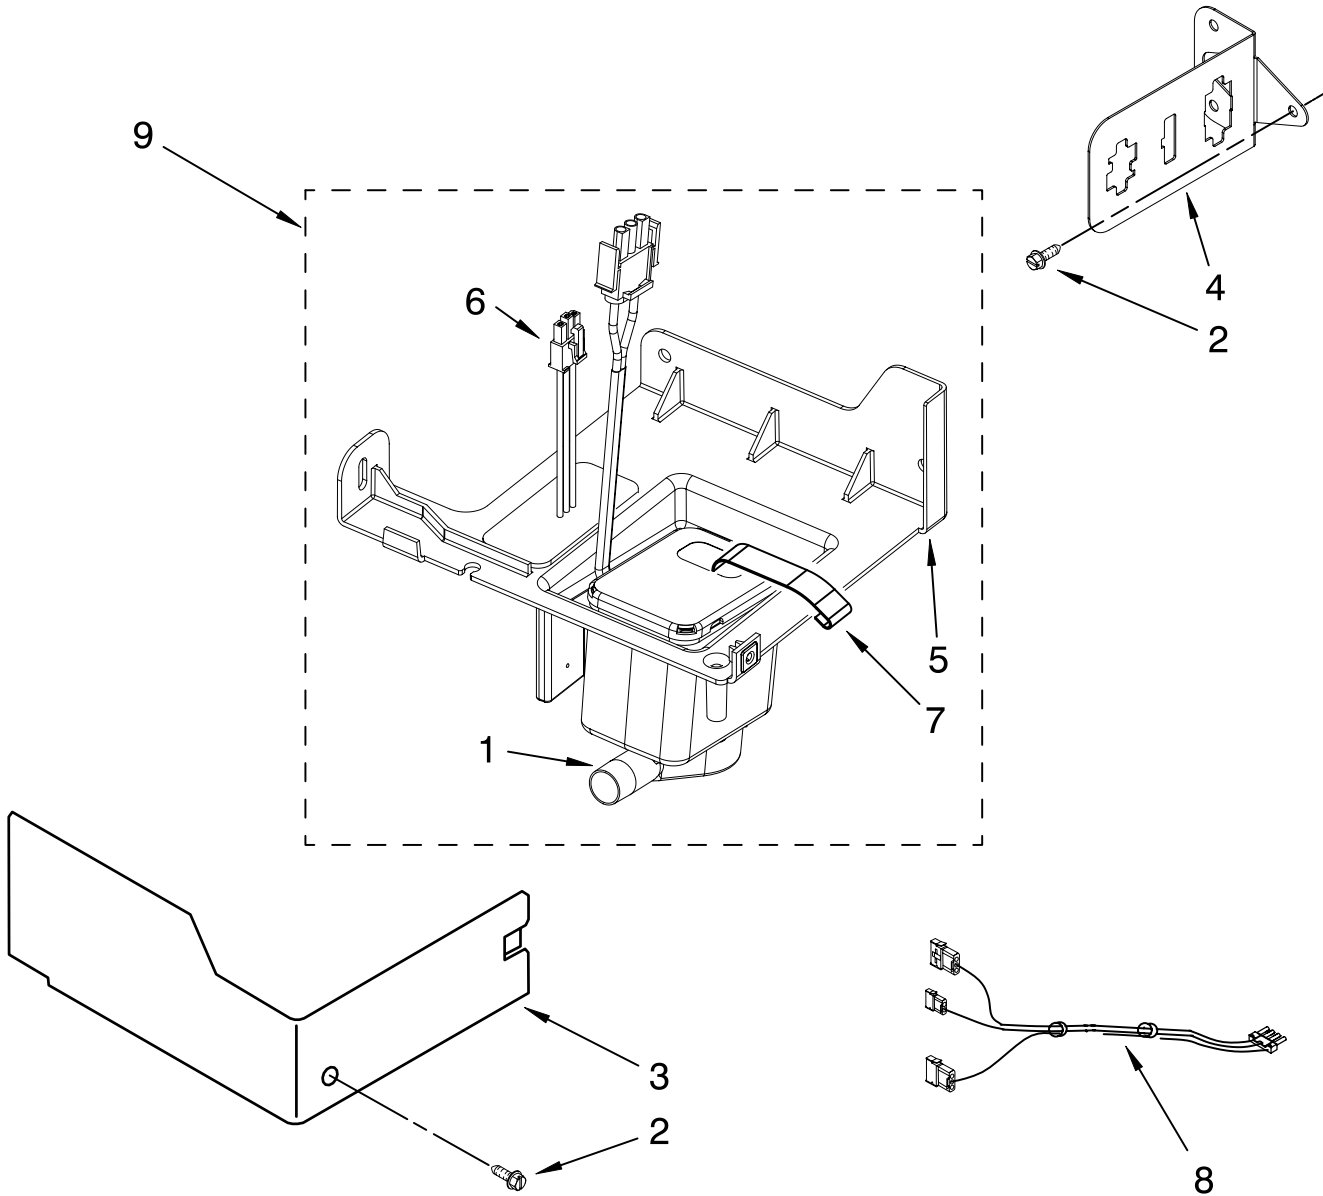

# EVAPORATOR, ICE CUTTER GRID AND WATER PARTS

For Models: KUIS18PNTW0, KUIS18PNTB0  
(White) (Black)

<b>Illus. No.</b>	<b>Part No.</b>	<b>DESCRIPTION</b>
1	2313741	Valve, Complete Water
2	2217286	Tube, Plastic
3	488208	Screw
4	2185523	Dispenser, Water
5	2217269	Evaporator
6	2313705	Pump, Drain
7	2313851	Tube, Reservoir Pump
8	2172593	Tube, Water Fill
9	488660	Nut, Speed
10	836667	Spacer
11	2208539	Fastener, Pushnut
12	489443	Screw
13	2185625	Reservoir, Water Slide
14	2185626	Tube
15	2313890	Hose, Overflow
16	2217378	Bracket-Reservoir
17	2313603	Bracket, Front and Rear
18	2313602	Bracket, Side Left and Right
19	2185681	Harness, Grid
20	2208427	Support, Bracket Evaporator/Grid
21	2313604	Guide, Ice Grid
22	2324305	Tube
24	2310169	Wire Assembly (Valve)
25	8281193	Screw
26	3400886	Screw 8-18 x 1 1/4
28	2313637	Grid Assembly (Complete)
29	2174754	Wire, Grid Cutter
30	8281192	Screw
31	2208365	Cover, Grid
32	8281228	Thumbscrew
33	2324334	Reservoir, Water
34	3400884	Screw 8-18 x 5/8
35	2185696	Cap, Drain
36	3400909	Nut, Push-In

# PUMP PARTS

For Models: KUIS18PNTW0, KUIS18PNTB0  
(White) (Black)

Illus. No.	Part No.	DESCRIPTION
1	2313628	Pump-Recirculating
2	3400884	Screw 8-18 x 5/8
3	2185677	Cover, Pump
4	2313844	Bracket, Connector Assembly
5	2313627	Bracket-Pump
6	2313643	Sensor-Motor
7	2324307	Clip-Retainer (3)
8	2310092	Wiring Harness Main To Pump
9	2313702	Pump Assembly