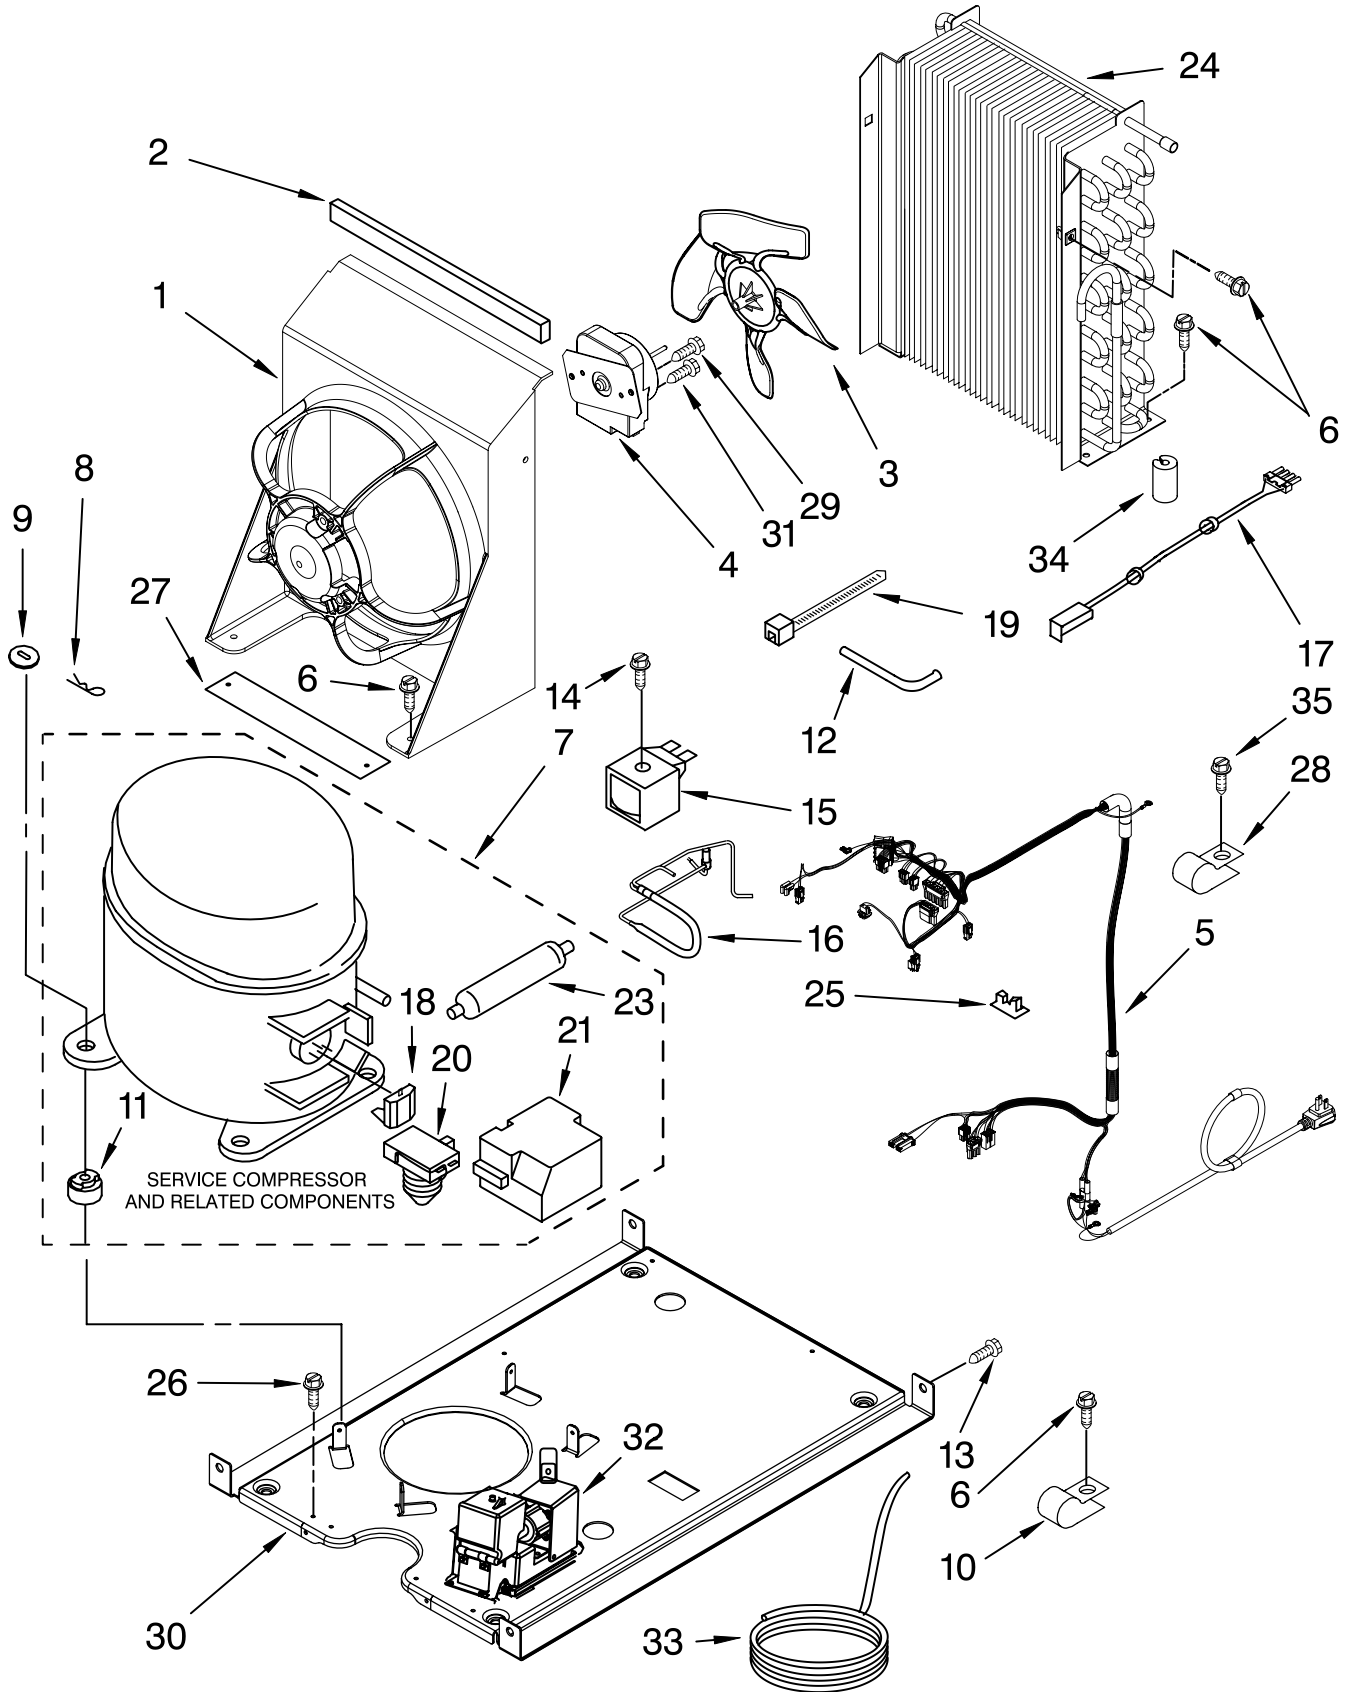

UNIT PARTS

For Models: KUIS18PNTW0, KUIS18PNTB0
(White) (Black)

FOR ORDERING INFORMATION REFER TO PARTS PRICE LIST

UNIT PARTS

For Models: KUIS18PNTW0, KUIS18PNTB0
(White) (Black)

Illus. No.	Part No.	DESCRIPTION	Illus. No.	Part No.	DESCRIPTION	Illus. No.	Part No.	DESCRIPTION
1	2185532	Bracket, Fan Mtg.	12	2208415	Tube, Process	23		Drier
2	2185675	Pad, Foam	13	489423	Screw		2319826	Production
3	2188935	Blade, Fan	14	489472	Screw		4387019	Service
4	2315558	Motor & Mounting Plate Assembly	15	759112	Coil, Solenoid	24	2313624	Condenser
5	2310125	Wiring Harness, Complete Unit (Includes Power Cord)	16	2313806	Hot Gas Valve	25	1115375	Clip-Wiring
6	304392	Screw 8-18 x 1/2	17	2187629	Wiring Harness, Condenser Fan	26	488500	Screw
7	2313858	Compressor (Includes Illus. 11,18, 20,21 & 23)	18		Overload	27	2217397	Pad, Foam (2)
8	A201435	Clip, Mounting		2217223	Production	28	2185788	Clamp-Cable
9	A201441	Shim (4)		4387938	Service (Includes Relay)	29	8281197	Screw
10	2185960	Clamp (Power Cord)	19	2155774	Strap	30	2217423	Base, Unit
11		Grommet (4)	20		Relay, Start	31	8281196	Screw
	2217318	Production		2217224	Production	32	2208534	Pump, Drain
	4387558	Service		4387938	Service (Includes Overload)	33	2208432	Tube, Outlet
			21		Cover, Terminal	34	2319835	Grommet-Cond.(1)
				2208371	Production	35	3400884	Screw
				4387731	Service	REFRIGERANT CHARGE		
								6.5 OZ. (R134A)

FOR ORDERING INFORMATION REFER TO PARTS PRICE LIST