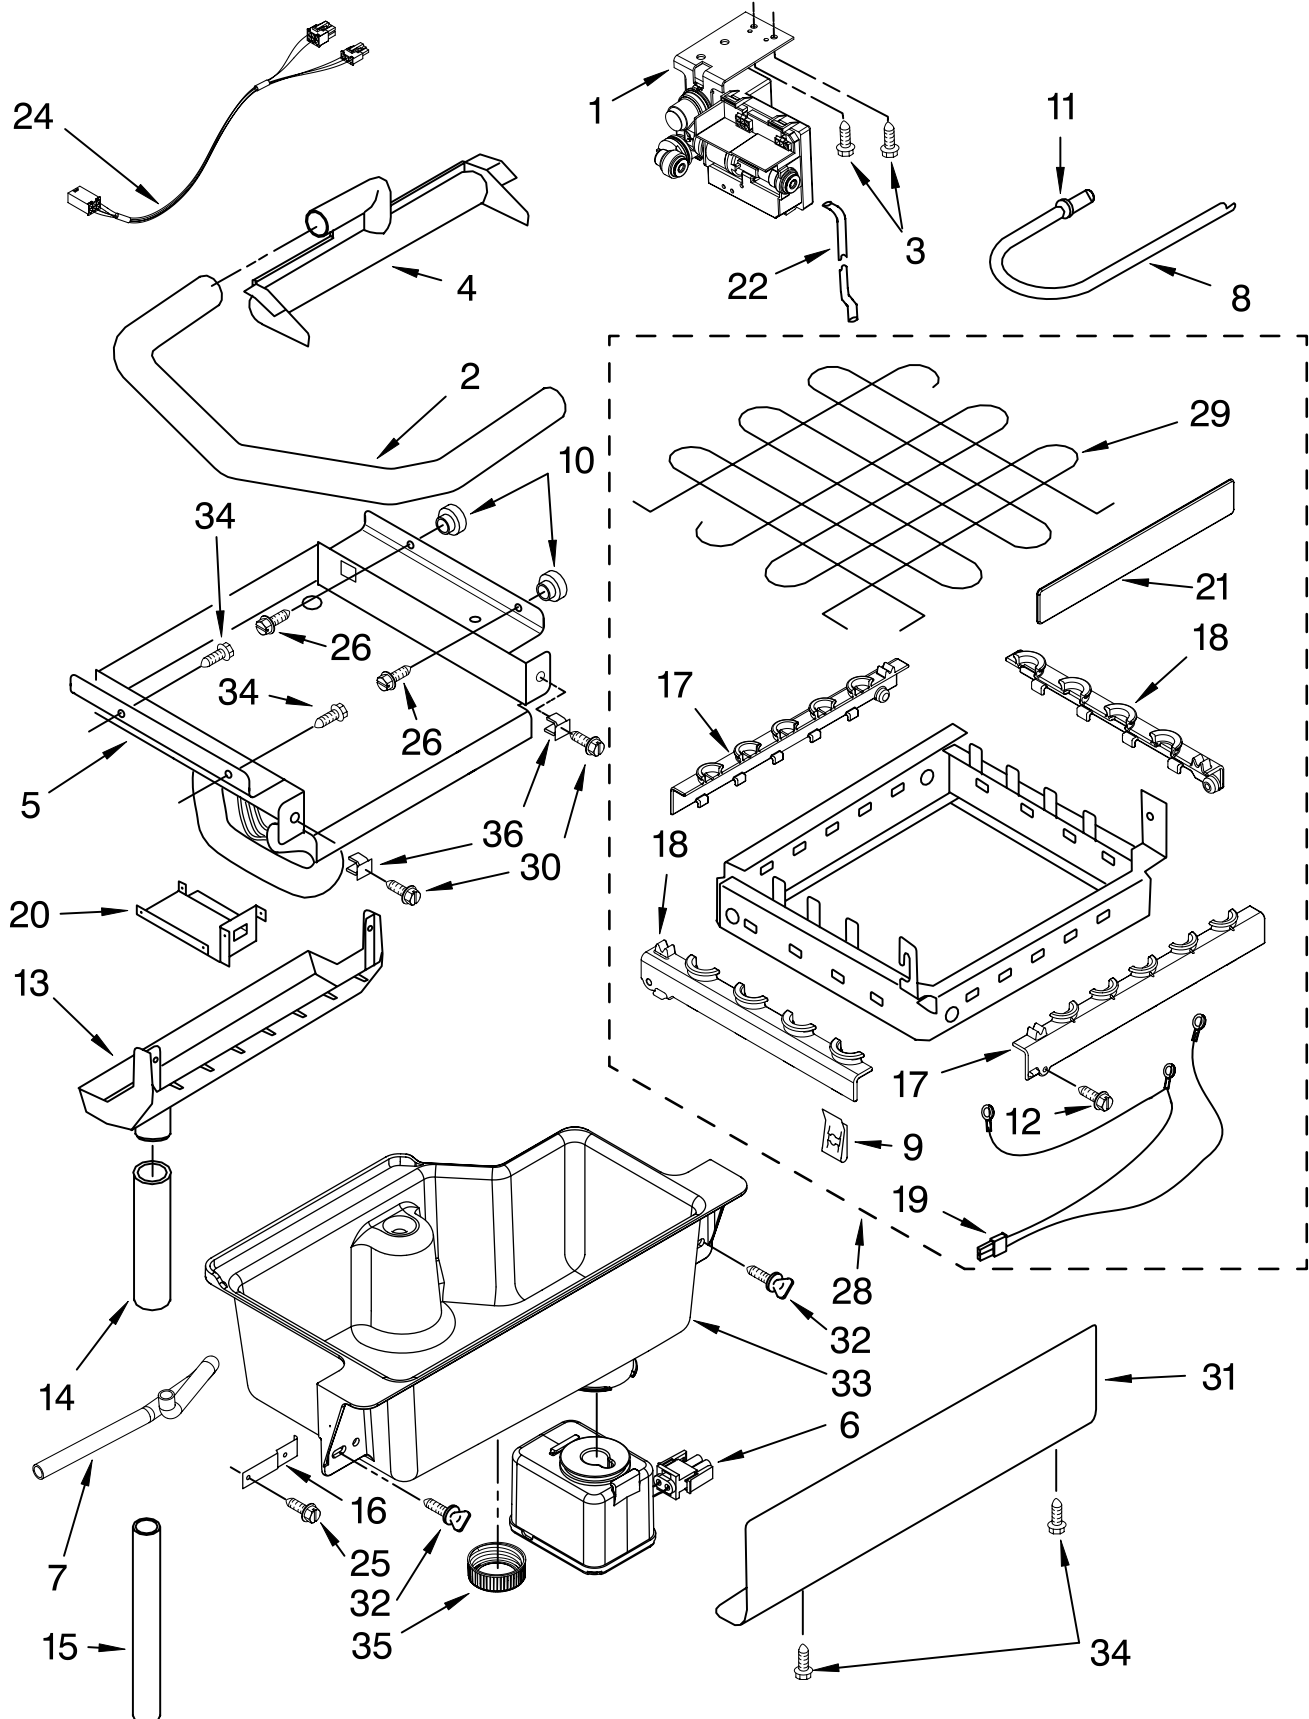

EVAPORATOR, ICE CUTTER GRID AND WATER PARTS

For Models: KUIS18PNTW0, KUIS18PNTB0
(White) (Black)

FOR ORDERING INFORMATION REFER TO PARTS PRICE LIST

EVAPORATOR, ICE CUTTER GRID AND WATER PARTS

For Models: KUIS18PNTW0, KUIS18PNTB0
(White) (Black)

Illus. No.	Part No.	DESCRIPTION
1	2313741	Valve, Complete Water
2	2217286	Tube, Plastic
3	488208	Screw
4	2185523	Dispenser, Water
5	2217269	Evaporator
6	2313705	Pump, Drain
7	2313851	Tube, Reservoir Pump
8	2172593	Tube, Water Fill
9	488660	Nut, Speed
10	836667	Spacer
11	2208539	Fastener, Pushnut
12	489443	Screw
13	2185625	Reservoir, Water Slide
14	2185626	Tube
15	2313890	Hose, Overflow
16	2217378	Bracket-Reservoir
17	2313603	Bracket, Front and Rear
18	2313602	Bracket, Side Left and Right
19	2185681	Harness, Grid
20	2208427	Support, Bracket Evaporator/Grid
21	2313604	Guide, Ice Grid
22	2324305	Tube
24	2310169	Wire Assembly (Valve)
25	8281193	Screw
26	3400886	Screw 8-18 x 1 1/4
28	2313637	Grid Assembly (Complete)
29	2174754	Wire, Grid Cutter
30	8281192	Screw
31	2208365	Cover, Grid
32	8281228	Thumbscrew
33	2324334	Reservoir, Water
34	3400884	Screw 8-18 x 5/8
35	2185696	Cap, Drain
36	3400909	Nut, Push-In

FOR ORDERING INFORMATION REFER TO PARTS PRICE LIST