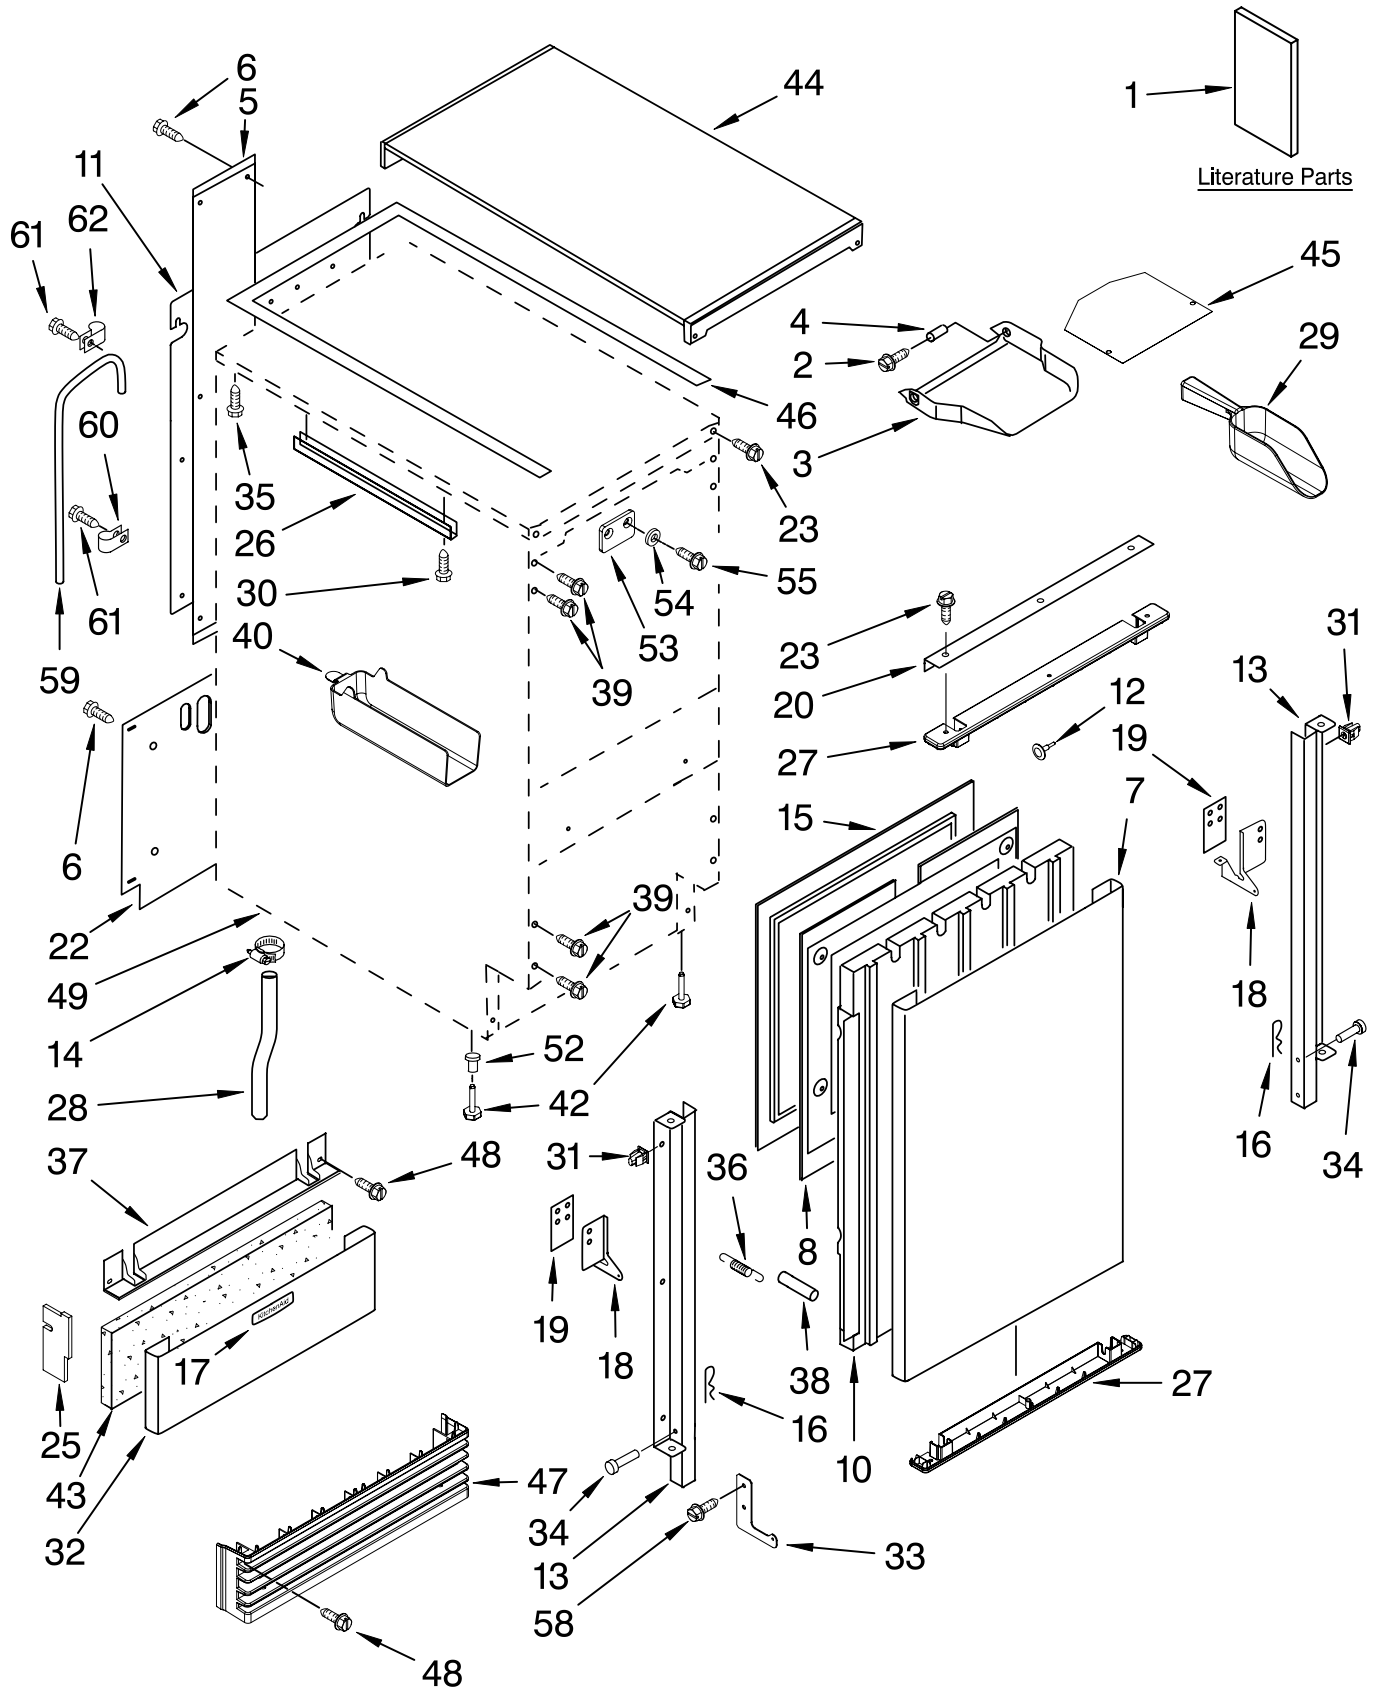

CABINET LINER AND DOOR PARTS

For Models: KUIS18PNTW0, KUIS18PNTB0
(White) (Black)

ICE CUBE
MAKER

KitchenAid®

Literature Parts

FOR ORDERING INFORMATION REFER TO PARTS PRICE LIST

CABINET LINER AND DOOR PARTS

For Models: KUIS18PNTW0, KUIS18PNTB0
(White) (Black)

Illus. No.	Part No.	DESCRIPTION	Illus. No.	Part No.	DESCRIPTION	Illus. No.	Part No.	DESCRIPTION
1	2313820	Literature Parts Use & Care Guide	18	2208425	Hinge (Left Side)	37	2208383W	Endcap, Panel White
	2324311	Service & Wiring Sheet		2208426	(Right Side)		2208383B	Black
2	3400886	Screw 8-18 x 1 1/4	19	2208401	Shim, Hinge	38	2208529	Dampener, Spring
3	2208354	Bin, Door	20	2208440W	Handle, Ice maker White	39	489423	Screw
4	2185678	Spacer		2208440B	Black	40	2208449	Holder, Scoop
5	2217394	Cover, Wiring	22	2208399	Assembly, Unit Cover	42	3374849	Leg, Leveler (4)
6	489442	Screw	23		Screw, Handle	43	2208384	Insulation
7		Panel, Exterior		8281188	White	44		Top
	2208352W	White		8281186	Black		2929701W	White
	2208352B	Black	25	2217225	Pad, Foam		2929701B	Black
8	2217298	Panel, Interior	26	2185691	Channel, Wiring	45	2185690	Shield, Electrical
10	2208377	Insulation	27		Endcap, Door	46	2217296	Gasket, Top Panel
11	2217227	Ballast-Back, I.M.		2208350W	White	47		Grill, Front
12	941839	Hole Plug		2208350B	Black		2217206W	White
13		Bracket, Door	28	2208459	Tube, Drain		2217206B	Black
	2217466	(Left Side)	29	2208386	Scoop	48	489474	Screw 8-18 x 1
	2217465	(Right Side)	30	3400884	Screw 8-18 x 5/8	49		Cabinet & Liner (NOT SERVICED)
14	489503	Clamp	31	692400	Nut, Push-In	52	3400240	Nut,
15	2217295	Gasket, Door	32		Panel, Lower			Leg Leveler
16	2208535	Clip		2208382W	White	53	2208434	Strike, Magnet
17		Nameplate		2208382B	Black	54	3400916	Washer
	W10046670	White	33	2208487	Bracket, Spring	55	8281191	Screw
	W10046640	Black	34	2208417	Pin, Hinge	58	488208	Screw
			35	489048	Screw, Ground	59	2217467	Tube-Vent
			36	2208480	Spring, Hinge	60	2208367	Clamp-Half
						61	8281265	Screw
						62	489505	Clamp

FOR ORDERING INFORMATION REFER TO PARTS PRICE LIST