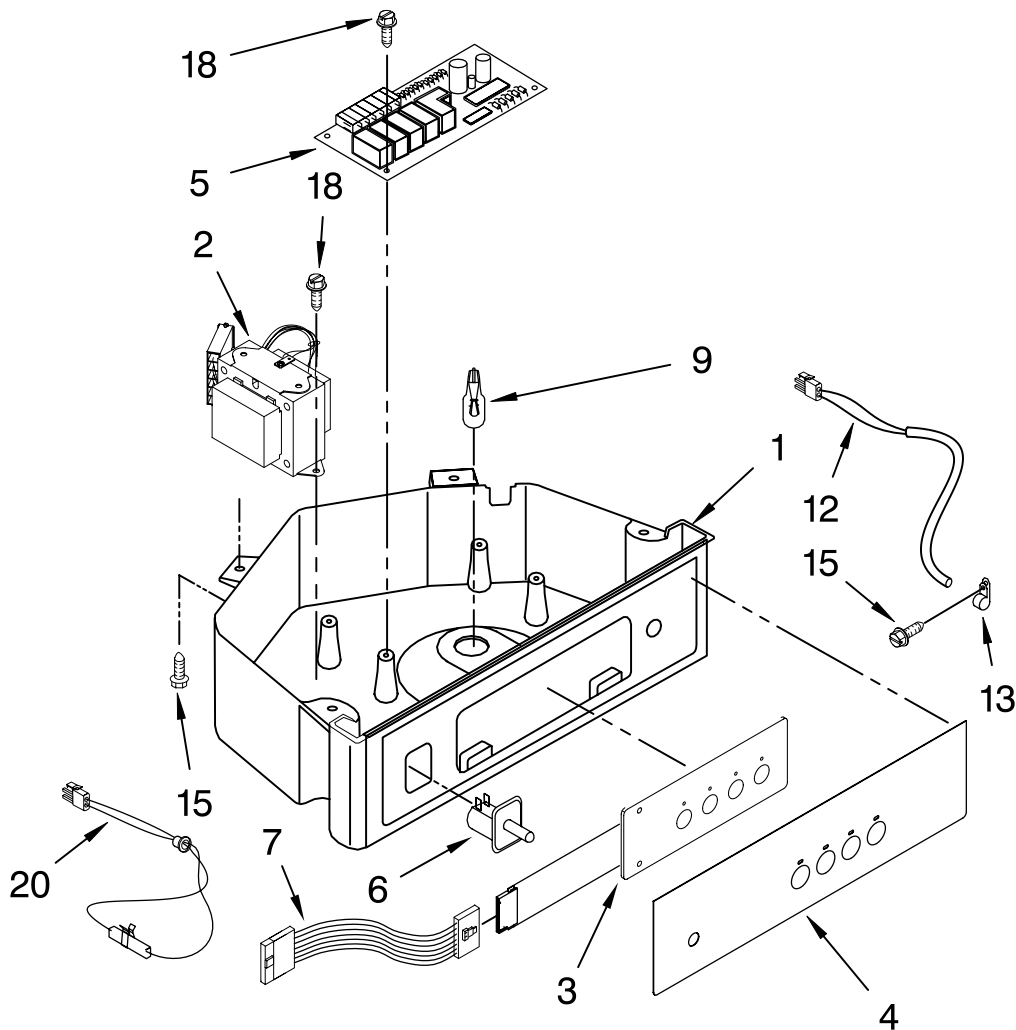

For Models: KUIS18PNTW1, KUIS18PNTB1
(White) (Black)

Illus. No.	Part No.	DESCRIPTION
1	W10159841	Valve, Complete Water
2	2217286	Tube, Plastic
3	488208	Screw
4	2185523	Dispenser, Water
5	2217269	Evaporator
6	2313705	Pump, Drain
7	2313851	Tube, Reservoir Pump
8	2172593	Tube, Water Fill
9	488660	Nut, Speed
10	836667	Spacer
11	2208539	Fastener, Pushnut
12	489443	Screw
13	2185625	Reservoir, Water Slide
14	2185626	Tube
15	2313890	Hose, Overflow
16	2217378	Bracket-Reservoir
17	2313603	Bracket, Front and Rear
18	2313602	Bracket, Side Left and Right
19	2185681	Harness, Grid
20	2208427	Support, Bracket Evaporator/Grid
21	2313604	Guide, Ice Grid
22	W10136146	Tube
24	2310169	Wire Assembly (Valve)
25	8281193	Screw
26	3400886	Screw 8-18 x 1 1/4
28	2313637	Grid Assembly (Complete)
29	2174754	Wire, Grid Cutter
30	8281192	Screw
31	2208365	Cover, Grid
32	8281228	Thumbscrew
33	2324334	Reservoir, Water
34	3400884	Screw 8-18 x 5/8
35	2185696	Cap, Drain
36	3400909	Nut, Push-In

FOR ORDERING INFORMATION REFER TO PARTS PRICE LIST

PUMP PARTS

For Models: KUIS18PNTW1, KUIS18PNTB1
(White) (Black)

Illus. No.	Part No.	DESCRIPTION
1	2313628	Pump-Recirculating
2	3400884	Screw 8-18 x 5/8
3	2185677	Cover, Pump
4	2313844	Bracket, Connector Assembly
5	2313627	Bracket-Pump
6	2313643	Sensor-Water Level
8	2310092	Wiring Harness Main To Pump
9	2313702	Pump Assembly

FOR ORDERING INFORMATION REFER TO PARTS PRICE LIST

CONTROL PANEL PARTS

For Models: KUIS18PNTW1, KUIS18PNTB1

(White)

(Black)

Illus. No.	Part No.	DESCRIPTION
1	W10139127	Box, Control
2	2310139	Transformer
3	2304122	Assembly, Switch (ALSO ORDER #4)
4	2313693	Overlay
5	W10122069	Control Board
6	2149705	Switch, Plunger Grid/ Light
7	2187585	Wire Assy-Active Overlay Jumper
9	745362	Bulb
12	2313633	Thermostat, Bin
13	2185825	Clamp
15	3400884	Screw 8-18 x 5/8
18	3400850	Screw 8-16 x 3/8
20	2313635	Thermister, Ice Control