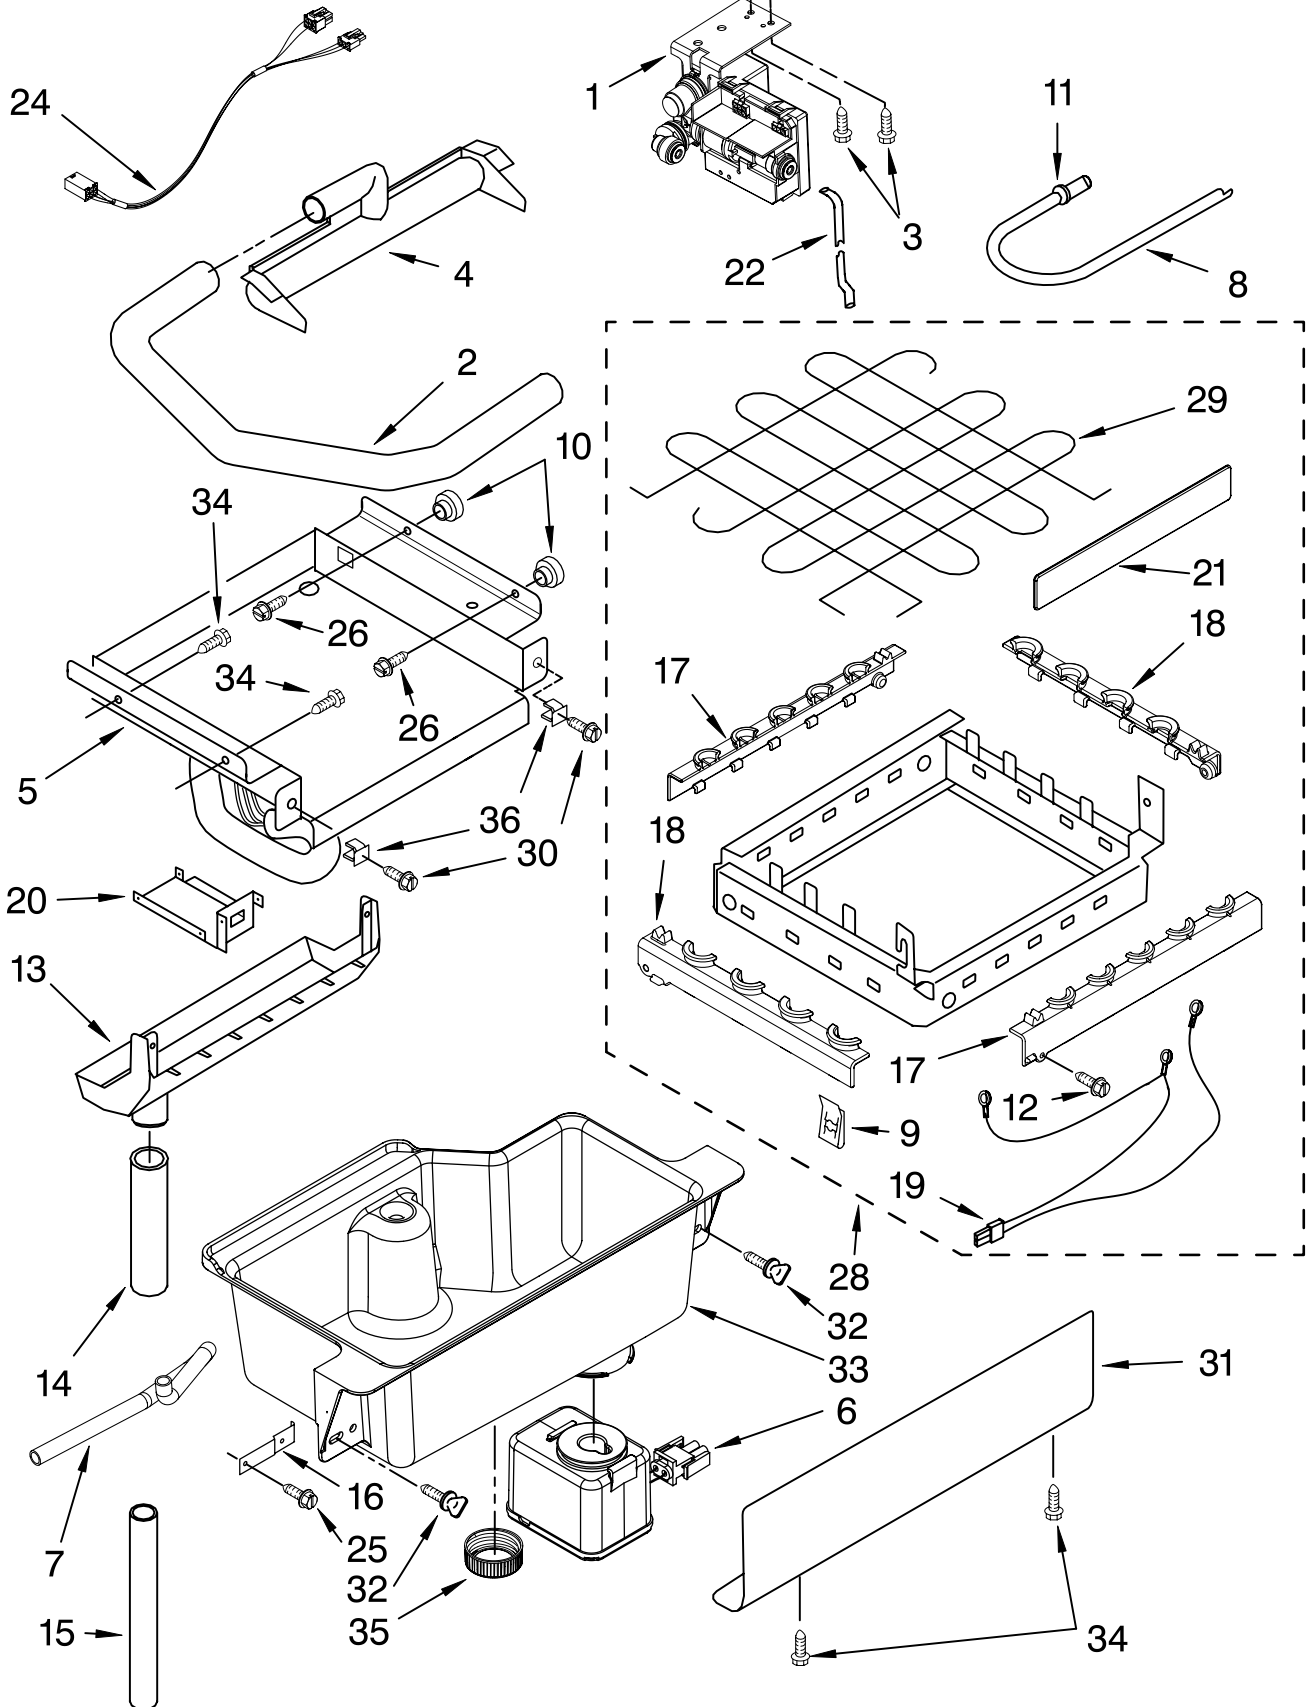

EVAPORATOR, ICE CUTTER GRID AND WATER PARTS

For Models: KUIS18PNTW1, KUIS18PNTB1

(White) (Black)

FOR ORDERING INFORMATION REFER TO PARTS PRICE LIST

EVAPORATOR, ICE CUTTER GRID AND WATER PARTS

For Models: KUIS18PNTW1, KUIS18PNTB1
(White) (Black)

Illus. No.	Part No.	DESCRIPTION
1	W10159841	Valve, Complete Water
2	2217286	Tube, Plastic
3	488208	Screw
4	2185523	Dispenser, Water
5	2217269	Evaporator
6	2313705	Pump, Drain
7	2313851	Tube, Reservoir Pump
8	2172593	Tube, Water Fill
9	488660	Nut, Speed
10	836667	Spacer
11	2208539	Fastener, Pushnut
12	489443	Screw
13	2185625	Reservoir, Water Slide
14	2185626	Tube
15	2313890	Hose, Overflow
16	2217378	Bracket-Reservoir
17	2313603	Bracket, Front and Rear
18	2313602	Bracket, Side Left and Right
19	2185681	Harness, Grid
20	2208427	Support, Bracket Evaporator/Grid
21	2313604	Guide, Ice Grid
22	W10136146	Tube
24	2310169	Wire Assembly (Valve)
25	8281193	Screw
26	3400886	Screw 8-18 x 1 1/4
28	2313637	Grid Assembly (Complete)
29	2174754	Wire, Grid Cutter
30	8281192	Screw
31	2208365	Cover, Grid
32	8281228	Thumbscrew
33	2324334	Reservoir, Water
34	3400884	Screw 8-18 x 5/8
35	2185696	Cap, Drain
36	3400909	Nut, Push-In

FOR ORDERING INFORMATION REFER TO PARTS PRICE LIST