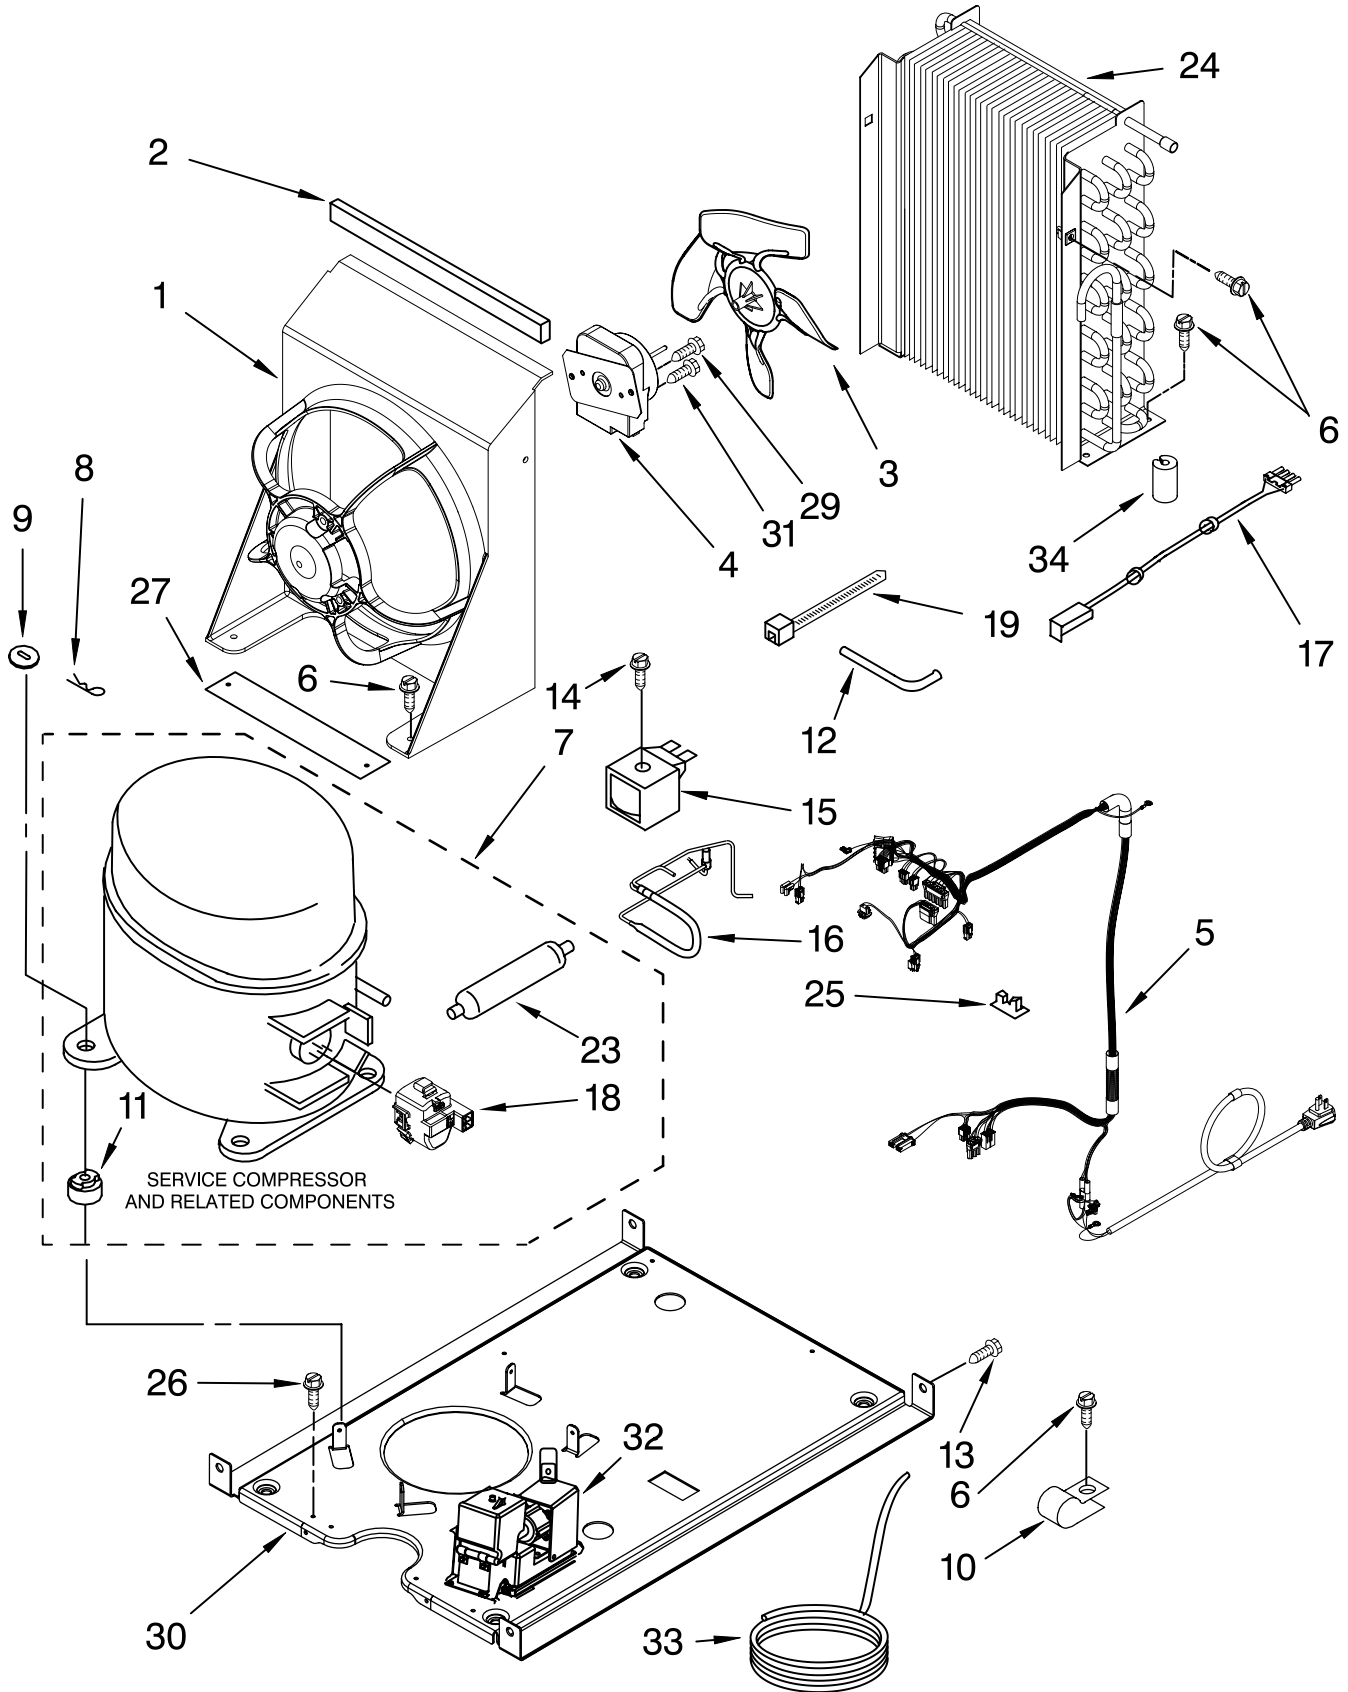

UNIT PARTS

For Models: KUIS18PNTW1, KUIS18PNTB1
(White) (Black)

FOR ORDERING INFORMATION REFER TO PARTS PRICE LIST

UNIT PARTS

For Models: KUIS18PNTW1, KUIS18PNTB1
(White) (Black)

Illus. No.	Part No.	DESCRIPTION
1	2185532	Bracket, Fan Mtg.
2	2185675	Pad, Foam
3	2188935	Blade, Fan
4	2315558	Motor & Mounting Plate Assembly
5	W10139121	Wiring Harness, Complete Unit (Includes Power Cord)
6	304392	Screw 8-18 x 1/2
7	W10136195	Compressor (Includes Illus. 11 & 23)
8	A201435	Clip, Mounting
9	A201441	Shim (4)
10	2185960	Clamp (Power Cord)
11		Grommet (4)
	2217318	Production
	4387558	Service
12	2208415	Tube, Process
13	489423	Screw
14	489472	Screw
15	759112	Coil, Solenoid
16	2313806	Hot Gas Valve
17	2187629	Wiring Harness, Condenser Fan
18	W10136197	Start Relay & Overload Combo Device
19	2155774	Strap
23		Drier
	2319826	Production
	4387019	Service
24	2313624	Condenser
25	1115375	Clip-Wiring
26	488500	Screw
27	2217397	Pad, Foam (2)
29	8281197	Screw
30	2217423	Base, Unit
31	8281196	Screw
32	2208534	Pump, Drain
33	2208432	Tube, Outlet
34	2319835	Grommet-Cond.(1)

REFRIGERANT CHARGE

6.5 OZ. (R134A)

FOR ORDERING INFORMATION REFER TO PARTS PRICE LIST