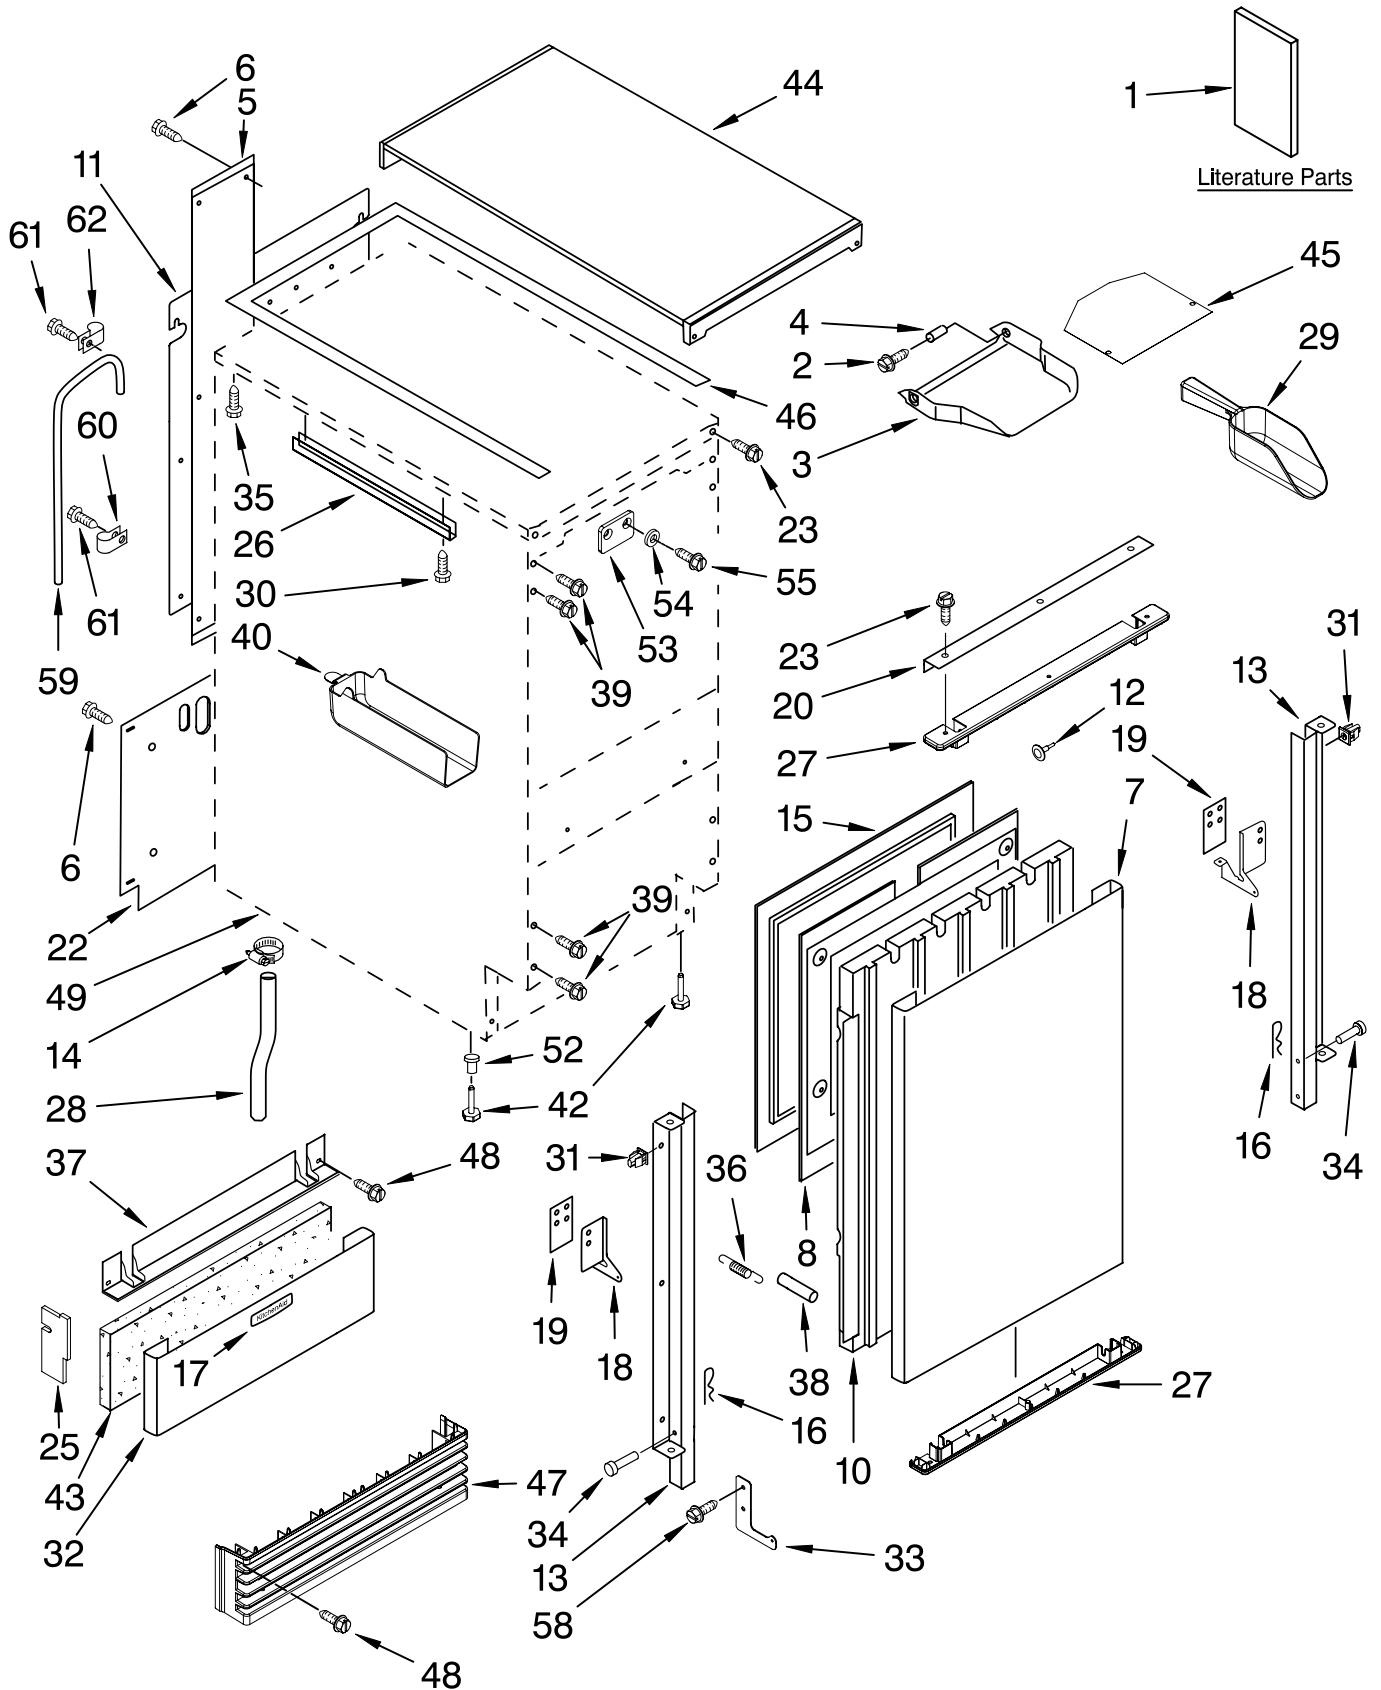

CABINET LINER AND DOOR PARTS

For Models: KUIS18PNTW1, KUIS18PNTB1

(White)

(Black)

ICE CUBE
MAKER

KitchenAid®

FOR ORDERING INFORMATION REFER TO PARTS PRICE LIST

CABINET LINER AND DOOR PARTS

For Models: KUIS18PNTW1, KUIS18PNTB1

(White) (Black)

Illus. No.	Part No.	DESCRIPTION	Illus. No.	Part No.	DESCRIPTION	Illus. No.	Part No.	DESCRIPTION
1		Literature Parts	18		Hinge	38	2208529	Dampener, Spring
	2313820	Use & Care Guide		2208425	(Left Side)	39	489423	Screw
	2324311	Service & Wiring Sheet		2208426	(Right Side)	40	2208449	Holder, Scoop
2	3400886	Screw 8-18 x 1 1/4	19	2208401	Shim, Hinge	42	3374849	Leg, Leveler (4)
3	2208354	Bin, Door	20		Handle, Icemaker	43	2208384	Insulation
4	2185678	Spacer		2208440W	White	44		Top
5	2217394	Cover, Wiring		2208440B	Black		2929701W	White
6	489442	Screw	22	W10136200	Assembly, Unit Cover		2929701B	Black
7		Panel, Exterior			Screw, Handle	45	2185690	Shield, Electrical
	2208352W	White	23			46	2217296	Gasket, Top Panel
	2208352B	Black		8281188	White	47		Grill, Front
8	2217298	Panel, Interior		8281186	Black		2217206W	White
10	2208377	Insulation	25	2217225	Pad, Foam		2217206B	Black
11	2217227	Ballast-Back, I.M.	26	2185691	Channel, Wiring	48	489474	Screw 8-18 x 1
12	941839	Hole Plug	27		Endcap, Door	49		Cabinet & Liner (NOT SERVICED)
13		Bracket, Door		2208350W	White	52	3400240	Nut, Leg Leveler
	2217466	(Left Side)	28	2208459	Tube, Drain	53	2208434	Strike, Magnet
	2217465	(Right Side)	29	2208386	Scoop	54	3400916	Washer
14	489503	Clamp	30	3400884	Screw 8-18 x 5/8	55	8281191	Screw
15	2217295	Gasket, Door	31	692400	Nut, Push-In	58	488208	Screw
16	2208535	Clip	32		Panel, Lower	59	2217467	Tube-Vent
17		Nameplate		2208382W	White	60	2208367	Clamp-Half
	W10046670	White	33	2208487	Bracket, Spring	61	8281265	Screw
	W10046640	Black	34	2208417	Pin, Hinge	62	489505	Clamp
			35	489048	Screw, Ground			
			36	2208480	Spring, Hinge			
			37		Endcap, Panel			
				2208383W	White			
				2208383B	Black			