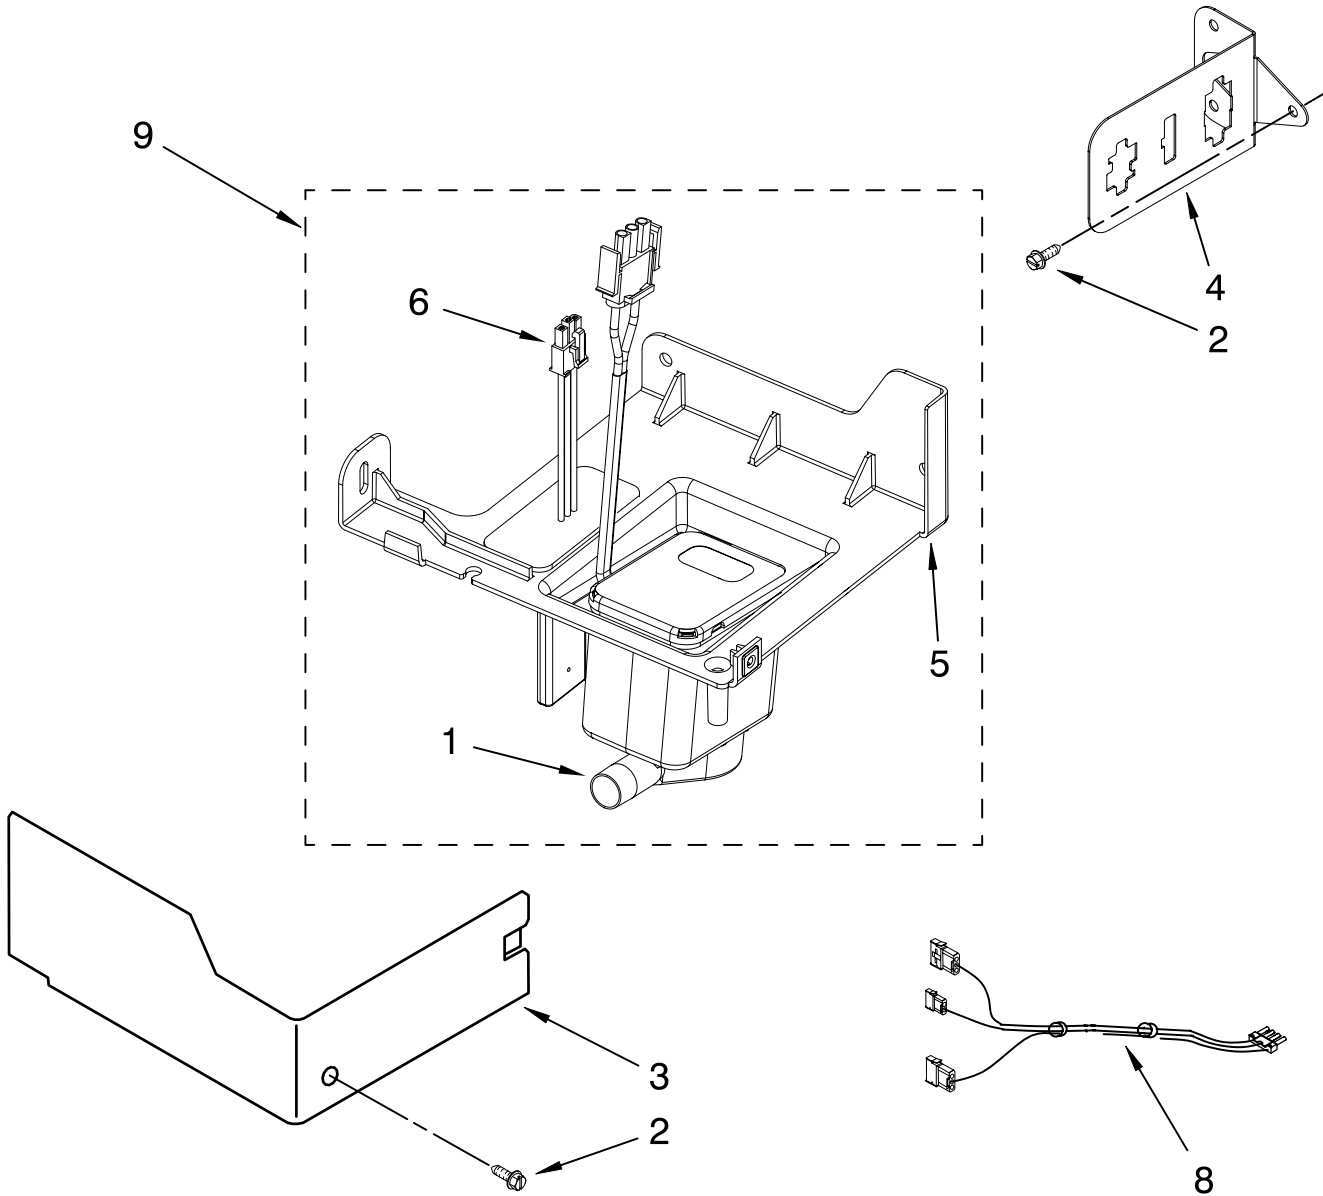

PUMP PARTS

For Models: KUIS18PNTW1, KUIS18PNTB1
(White) (Black)

Illus. No.	Part No.	DESCRIPTION
1	2313628	Pump-Recirculating
2	3400884	Screw 8-18 x 5/8
3	2185677	Cover, Pump
4	2313844	Bracket, Connector Assembly
5	2313627	Bracket-Pump
6	2313643	Sensor-Water Level
8	2310092	Wiring Harness Main To Pump
9	2313702	Pump Assembly

FOR ORDERING INFORMATION REFER TO PARTS PRICE LIST