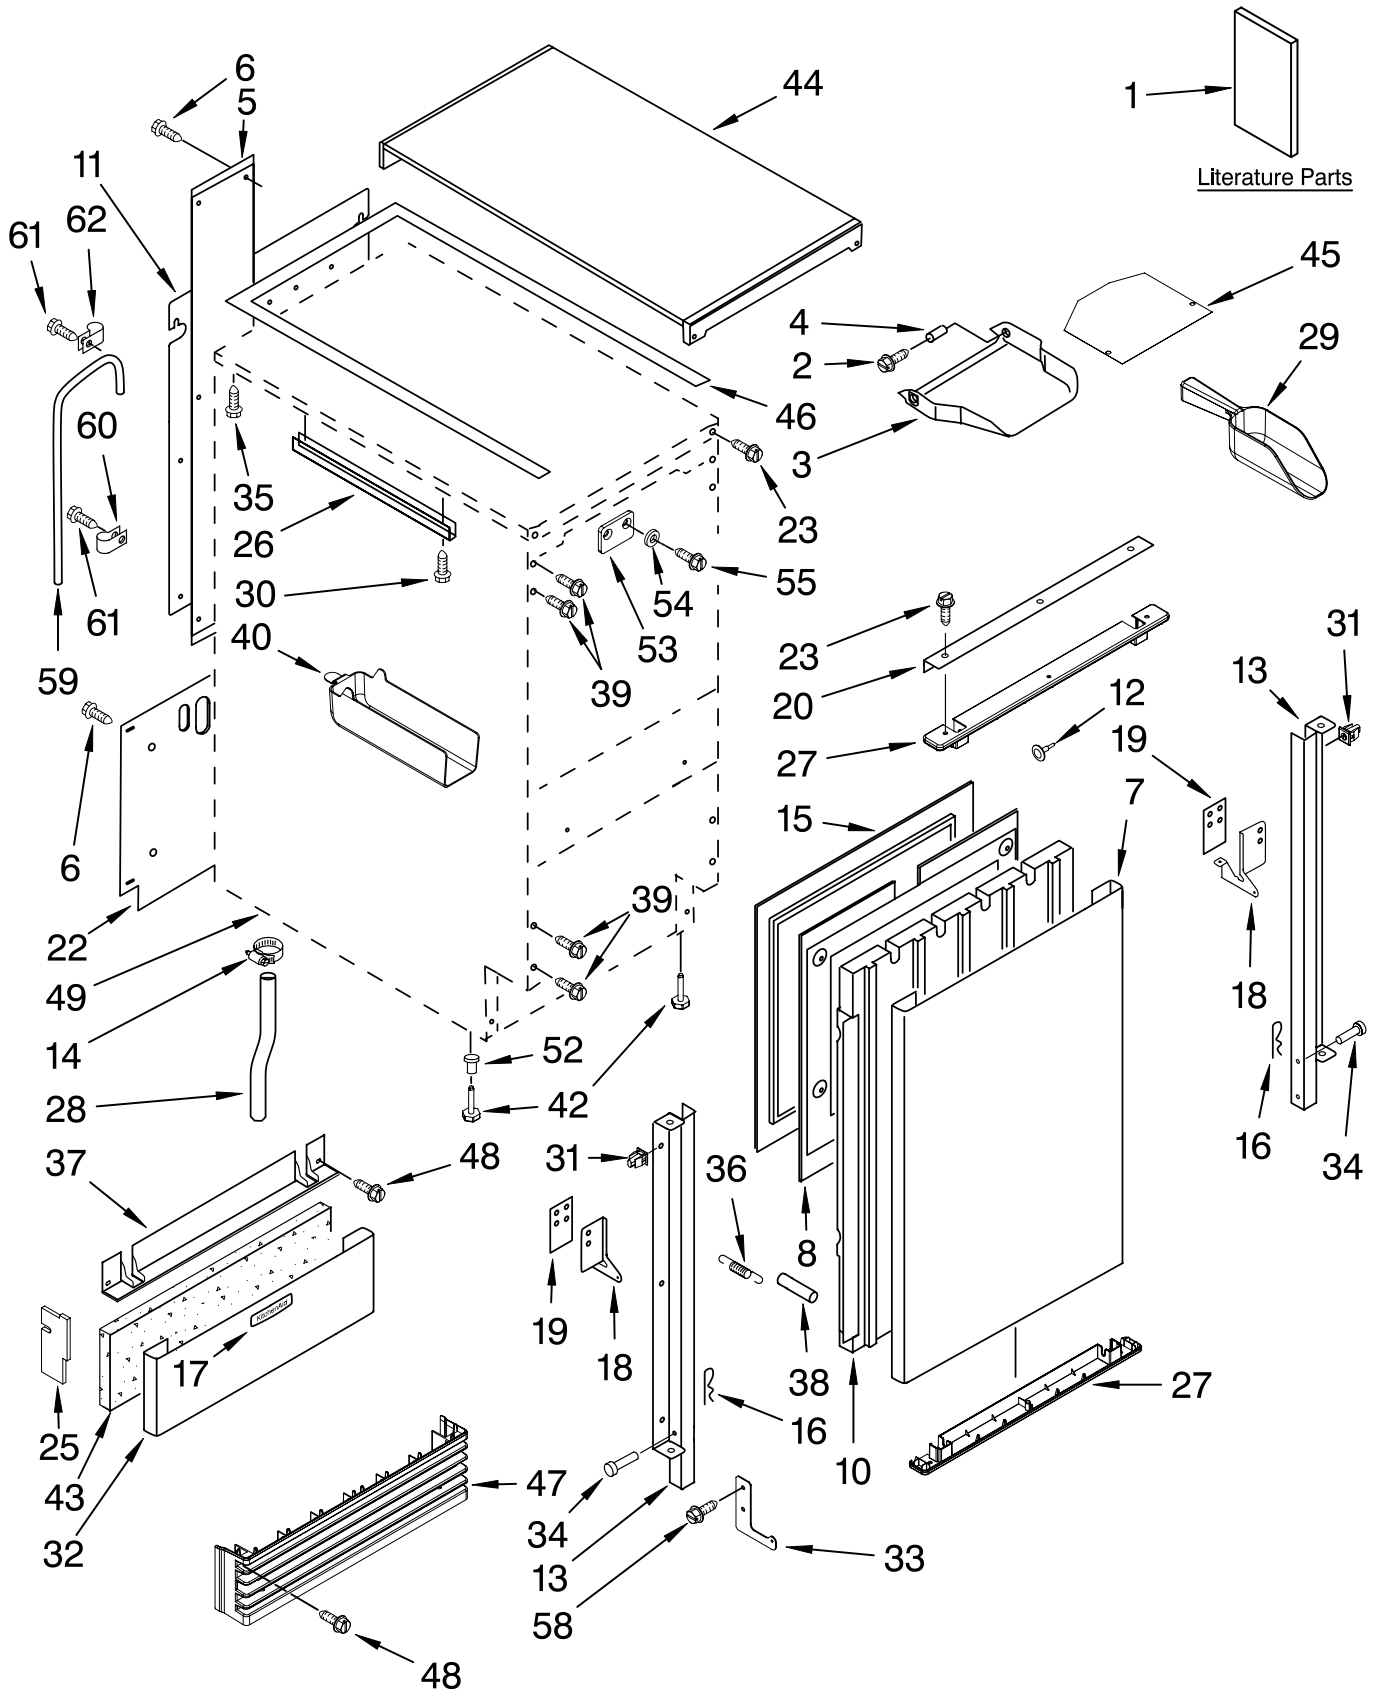

CABINET LINER AND DOOR PARTS

For Models: KUIS18PNTW2, KUIS18PNTB2

(White)

(Black)

ICE CUBE
MAKER

KitchenAid®

FOR ORDERING INFORMATION REFER TO PARTS PRICE LIST

CABINET LINER AND DOOR PARTS

For Models: KUIS18PNTW2, KUIS18PNTB2

(White) (Black)

Illus. No.	Part No.	DESCRIPTION	Illus. No.	Part No.	DESCRIPTION	Illus. No.	Part No.	DESCRIPTION
1		Literature Parts	18		Hinge	36	2208480	Spring, Hinge
	W10136157	Use & Care Guide		2208425	(Left Side)	37		Endcap, Panel
	W10163556	Service & Wiring Sheet		2208426	(Right Side)		2208383W	White
2	3400886	Screw 8-18 x 1 1/4	19	2208401	Shim, Hinge		2208383B	Black
3	2208354	Bin, Door	20		Handle, Ice maker	38	2208529	Dampener, Spring
4	2185678	Spacer		2208440W	White	39	489423	Screw
5	2217394	Cover, Wiring		2208440B	Black	40	2208449	Holder, Scoop
6	489442	Screw	22	W10136200	Assembly, Unit Cover	42	3374849	Leg, Leveler (4)
7		Panel, Exterior	23		Screw, Handle	43	2208384	Insulation
	2208352W	White		8281188	White	44		Top
	2208352B	Black		8281186	Black		2929701W	White
8	2217298	Panel, Interior	25	2217225	Pad, Foam		2929701B	Black
10	2208377	Insulation	26	2185691	Channel, Wiring	45	2185690	Shield, Electrical
11	2217227	Ballast-Back, I.M.	27		Endcap, Door	46	W10163531	Gasket, Top Panel
12	941839	Hole Plug		2208350W	White	47		Grill, Front
13		Bracket, Door		2208350B	Black		2217206W	White
	2217466	(Left Side)	28	2208459	Tube, Drain		2217206B	Black
	2217465	(Right Side)	29	2208386	Scoop	48	489474	Screw 8-18 x 1
14	489503	Clamp	30	3400884	Screw 8-18 x 5/8	49		Cabinet & Liner (NOT SERVICED)
15	2217295	Gasket, Door	31	692400	Nut, Push-In	52	3400240	Nut, Leg Leveler
16	2208535	Clip	32		Panel, Lower	53	2208434	Strike, Magnet
17		Nameplate		2208382W	White	54	3400916	Washer
	W10046670	White		2208382B	Black	55	8281191	Screw
	W10046640	Black	33	2208487	Bracket, Spring	58	488208	Screw
			34	2208417	Pin, Hinge	59	2217467	Tube-Vent
			35	489048	Screw, Ground	60	2208367	Clamp-Half
						61	8281265	Screw
						62	489505	Clamp