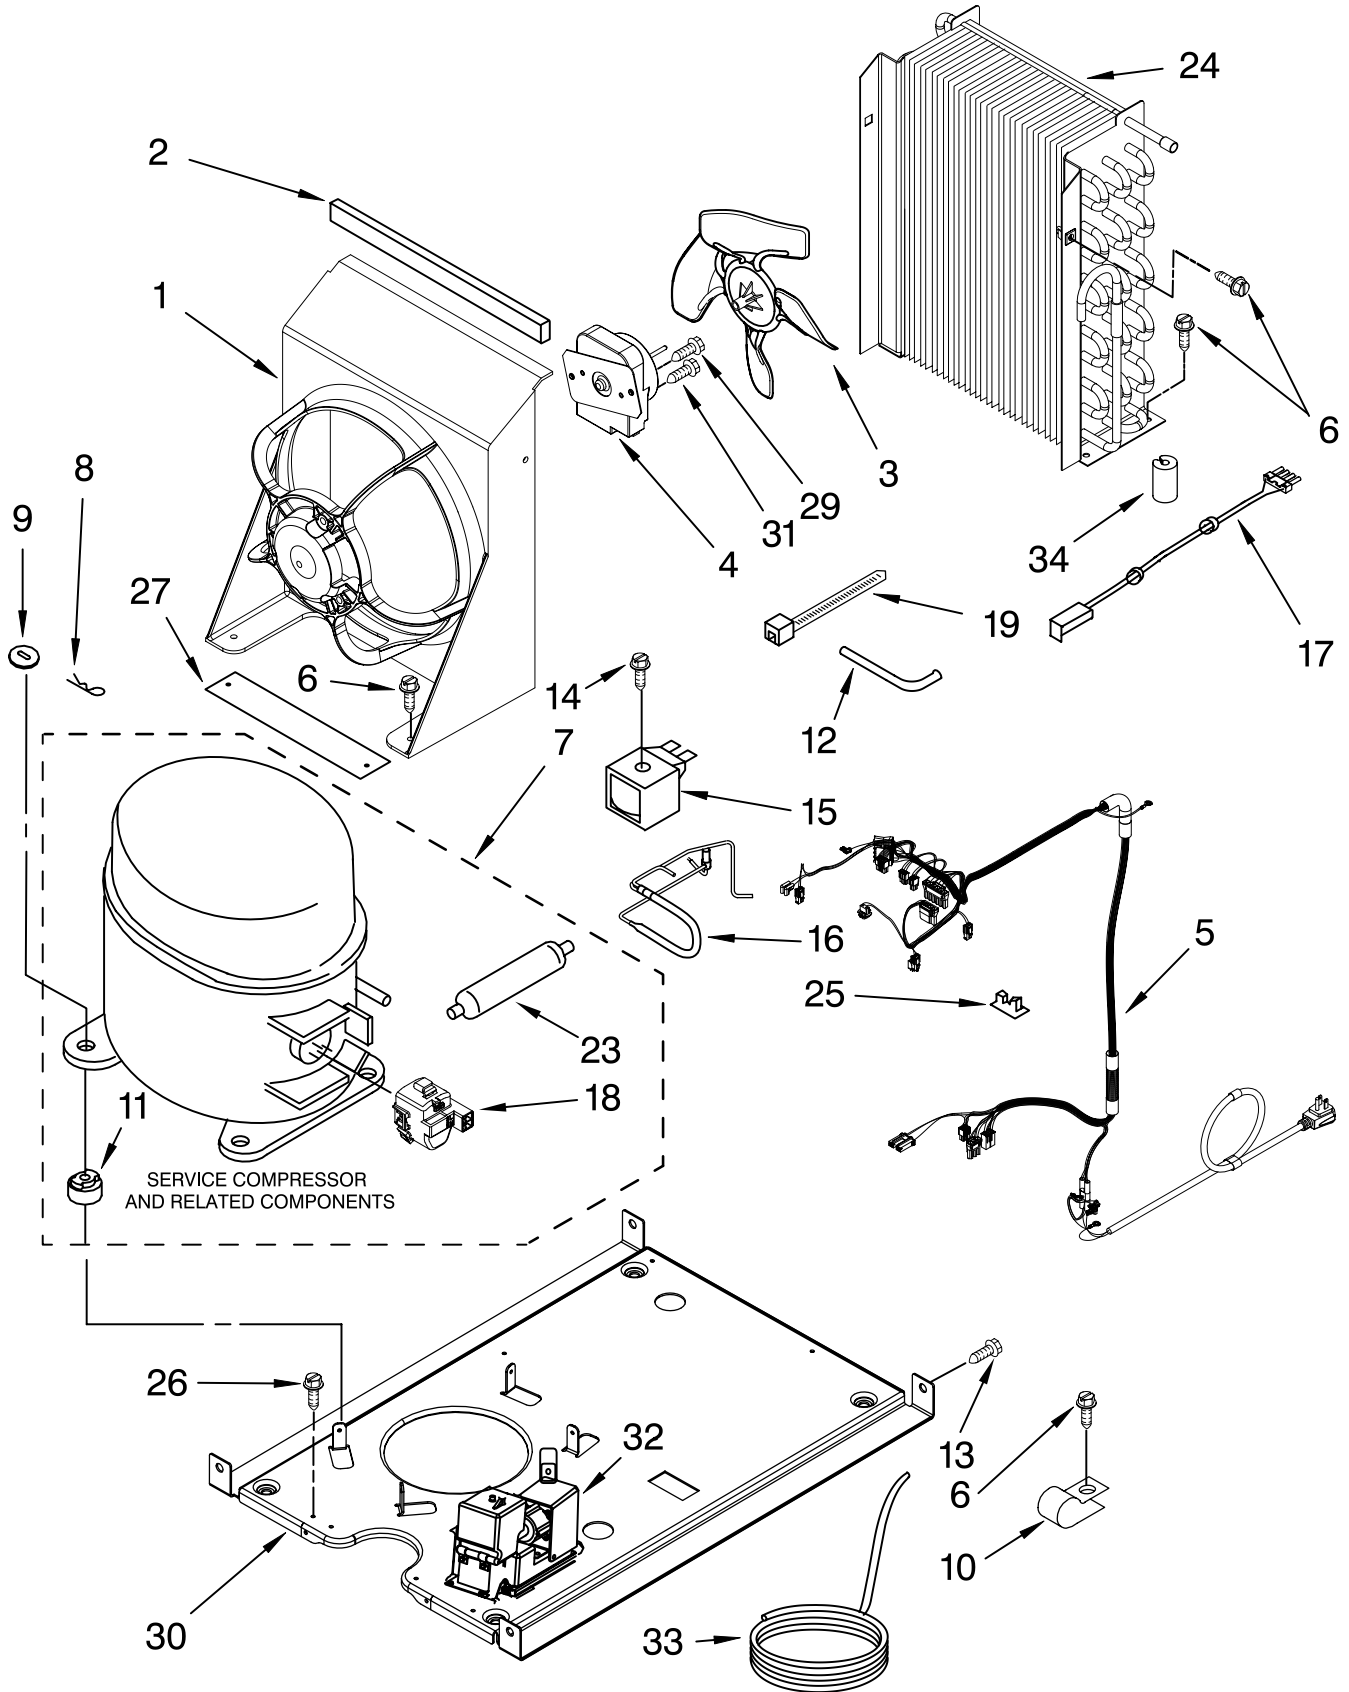

UNIT PARTS

For Models: KUIS18PNTW2, KUIS18PNTB2
(White) (Black)

FOR ORDERING INFORMATION REFER TO PARTS PRICE LIST

UNIT PARTS

For Models: KUIS18PNTW2, KUIS18PNTB2
(White) (Black)

Illus. No.	Part No.	DESCRIPTION
1	2185532	Bracket, Fan Mtg.
2	2185675	Pad, Foam
3	2188935	Blade, Fan
4	2315558	Motor & Mounting Plate Assembly
5	W10209470	Wiring Harness, Complete Unit (Includes Power Cord)
6	304392	Screw 8-18 x 1/2
7	W10136195	Compressor (Includes Illus. 11 & 23)
8	A201435	Clip, Mounting
9	A201441	Shim (4)
10	2185960	Clamp (Power Cord)
11		Grommet (4)
	2217318	Production
	4387558	Service
12	2208415	Tube, Process
13	489423	Screw
14	489472	Screw
15	W10206473	Coil, Solenoid
16	2313806	Hot Gas Valve
17	2187629	Wiring Harness, Condenser Fan
18	W10136197	Start Relay & Overload Combo Device
19	2155774	Strap
23		Drier
	2319826	Production
	4387019	Service
24	2313624	Condenser
25	1115375	Clip-Wiring
26	488500	Screw
27	2217397	Pad, Foam (2)
29	8281197	Screw
30	2217423	Base, Unit
31	8281196	Screw
32	2208534	Pump, Drain
33	2208432	Tube, Outlet
34	2319835	Grommet-Cond.(1)

REFRIGERANT CHARGE

6.5 OZ. (R134A)

FOR ORDERING INFORMATION REFER TO PARTS PRICE LIST