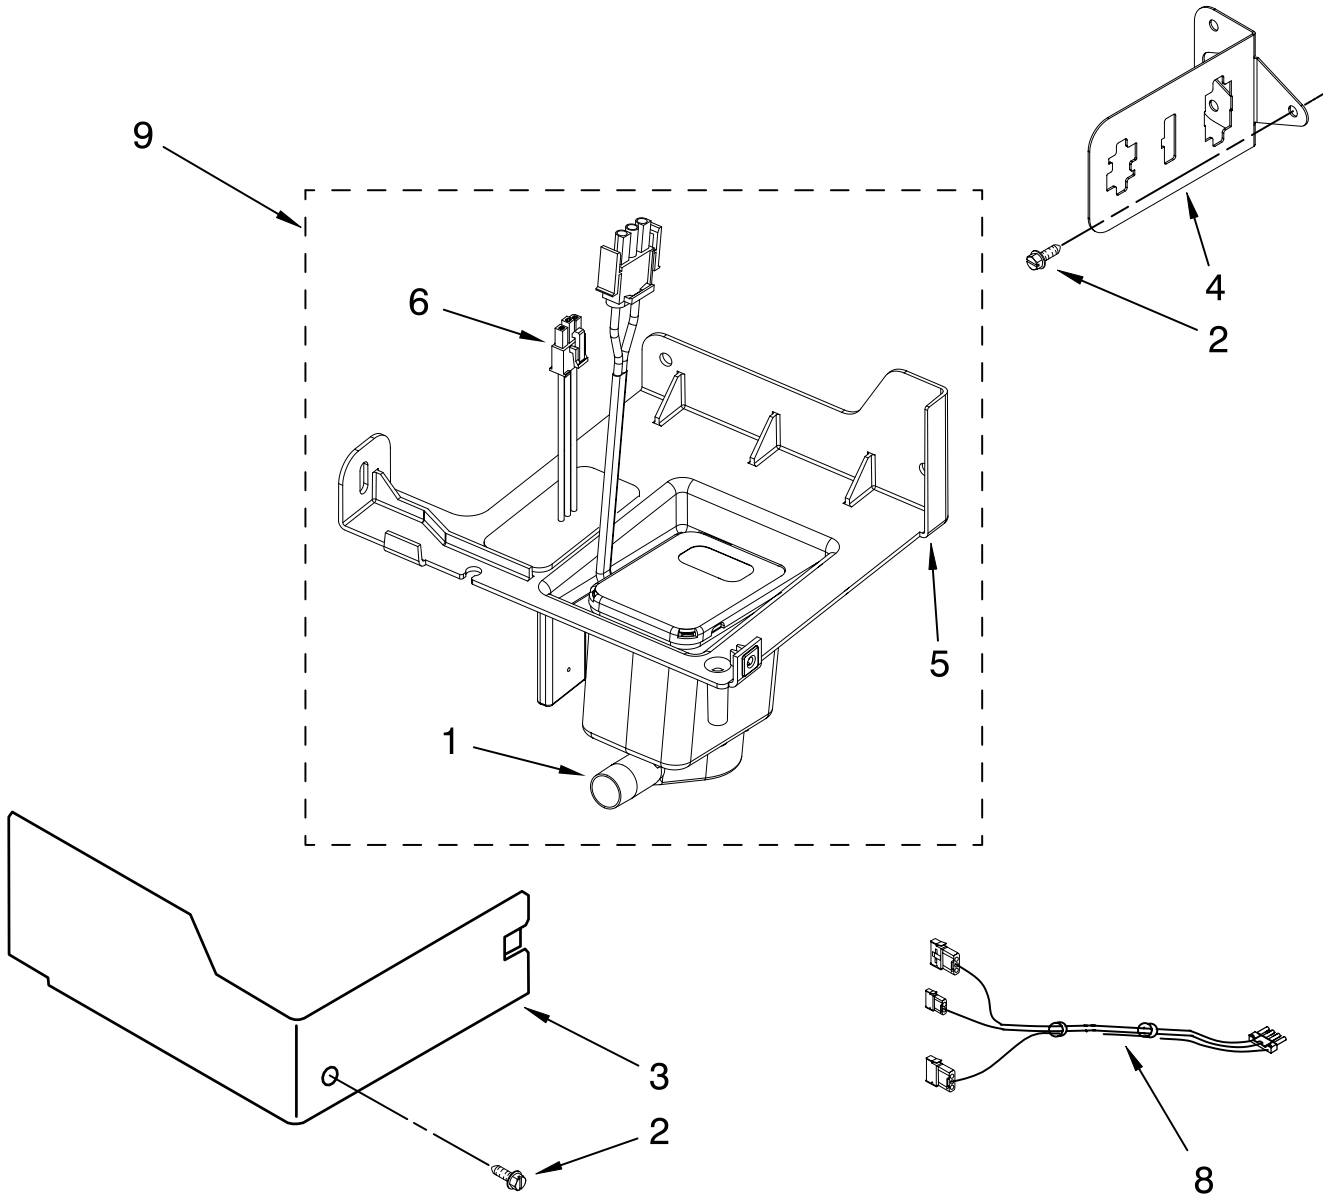

PUMP PARTS

For Models: KUIS18PNTW2, KUIS18PNTB2
(White) (Black)

Illus. No.	Part No.	DESCRIPTION
1	2313628	Pump-Recirculating
2	3400884	Screw 8-18 x 5/8
3	2185677	Cover, Pump
4	2313844	Bracket, Connector Assembly
5	2313627	Bracket-Pump
6	2313643	Sensor-Water Level
8	2310092	Wiring Harness Main To Pump
9	2313702	Pump Assembly

FOR ORDERING INFORMATION REFER TO PARTS PRICE LIST