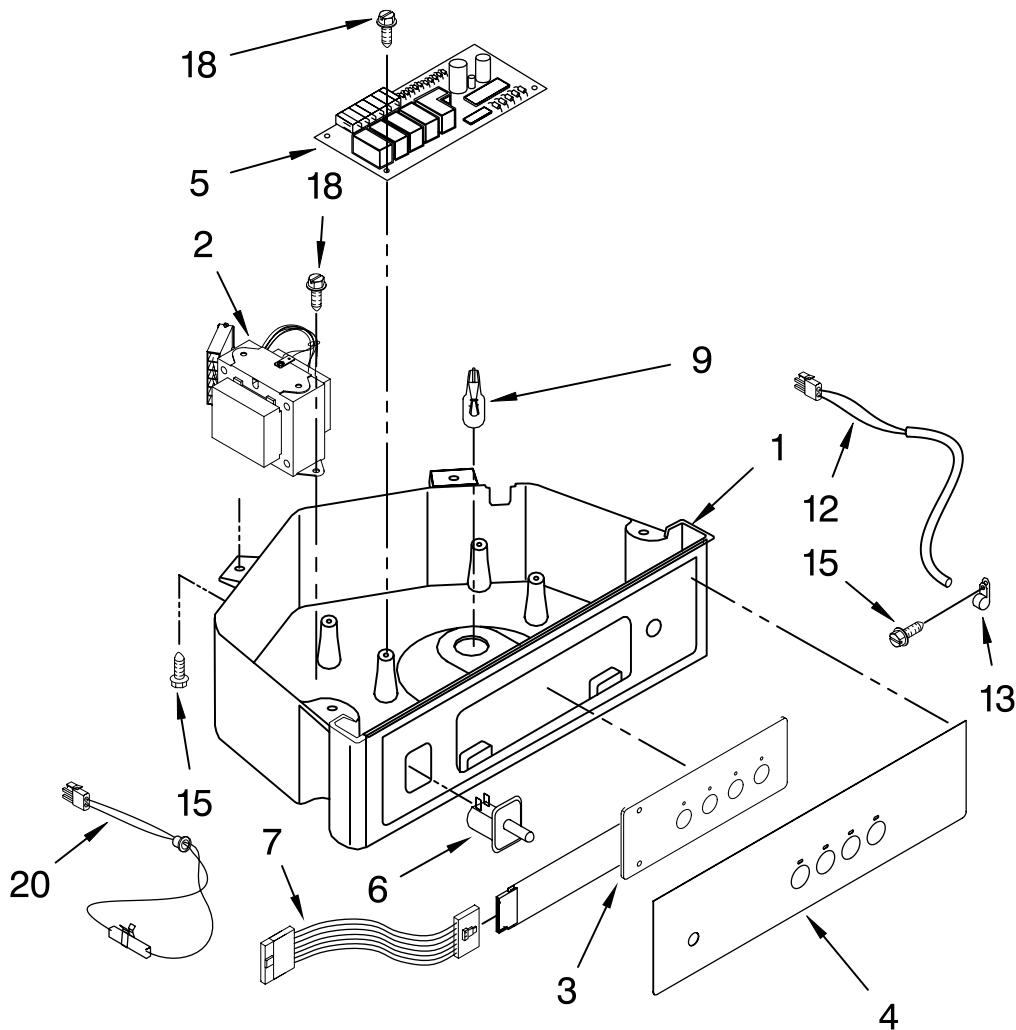

For Models: KUIS18PNTW2, KUIS18PNTB2
(White) (Black)

<u>Illus.</u>	<u>Part</u>	
<u>No.</u>	<u>No.</u>	<u>DESCRIPTION</u>
1	W10217917	Valve, Complete Water
2	2217286	Tube, Plastic
3	488208	Screw
4	2185523	Dispenser, Water
5	2217269	Evaporator
6	2313705	Pump, Drain
7	2313851	Tube, Reservoir Pump
8	2172593	Tube, Water Fill
9	488660	Nut, Speed
10	836667	Spacer
11	2208539	Fastener, Pushnut
12	489443	Screw
13	2185625	Reservoir, Water Slide
14	2185626	Tube
15	2313890	Hose, Overflow
16	2217378	Bracket-Reservoir
17	2313603	Bracket, Front and Rear
18	2313602	Bracket, Side Left and Right
19	2185681	Harness, Grid
20	2208427	Support, Bracket Evaporator/Grid
21	2313604	Guide, Ice Grid
22	W10136146	Tube
24	2310169	Wire Assembly (Valve)
25	8281193	Screw
26	3400886	Screw 8-18 x 1 1/4
28	2313637	Grid Assembly (Complete)
29	2174754	Wire, Grid Cutter
30	8281192	Screw
31	2208365	Cover, Grid
32	8281228	Thumbscrew
33	2324334	Reservoir, Water
34	3400884	Screw 8-18 x 5/8
35	2185696	Cap, Drain
36	3400909	Nut, Push-In

FOR ORDERING INFORMATION REFER TO PARTS PRICE LIST

PUMP PARTS

For Models: KUIS18PNTW2, KUIS18PNTB2
(White) (Black)

Illus. No.	Part No.	DESCRIPTION
1	2313628	Pump-Recirculating
2	3400884	Screw 8-18 x 5/8
3	2185677	Cover, Pump
4	2313844	Bracket, Connector Assembly
5	2313627	Bracket-Pump
6	2313643	Sensor-Water Level
8	2310092	Wiring Harness Main To Pump
9	2313702	Pump Assembly

FOR ORDERING INFORMATION REFER TO PARTS PRICE LIST

CONTROL PANEL PARTS

For Models: KUIS18PNTW2, KUIS18PNTB2
(White) (Black)

Illus. No.	Part No.	DESCRIPTION
------------	----------	-------------

1	2185738	Box, Control
2	2310139	Transformer
3	2304122	Assembly, Switch (ALSO ORDER #4)
4	2313693	Overlay
5	W10141364	Control Board
6	2149705	Switch, Plunger Grid/ Light
7	2187585	Wire Assy-Active Overlay Jumper
9	745362	Bulb
12	2313633	Thermostat, Bin
13	2185825	Clamp
15	3400884	Screw 8-18 x 5/8
18	3400850	Screw 8-16 x 3/8
20	2313635	Thermister, Ice Control