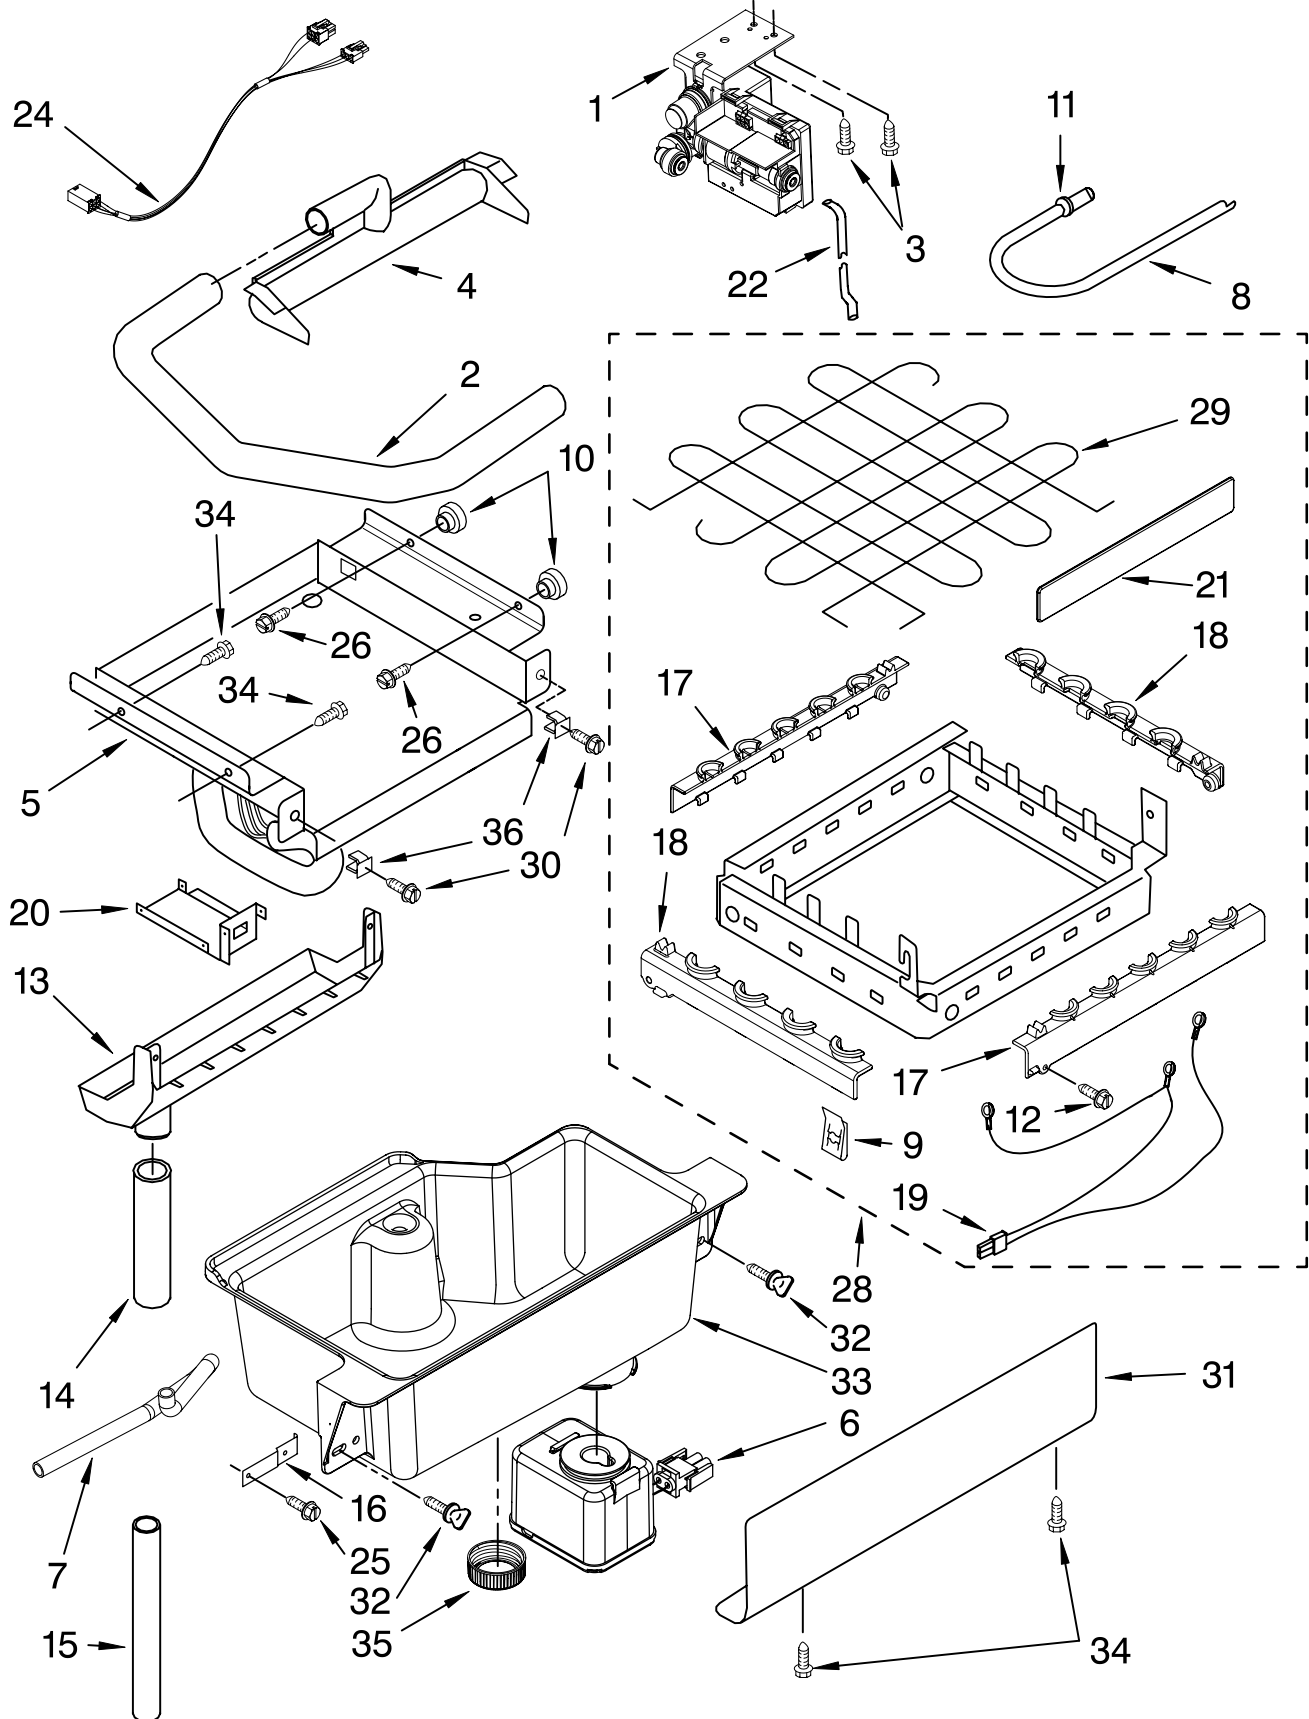

EVAPORATOR, ICE CUTTER GRID AND WATER PARTS

For Models: KUIS18PNTW2, KUIS18PNTB2
(White) (Black)

FOR ORDERING INFORMATION REFER TO PARTS PRICE LIST

EVAPORATOR, ICE CUTTER GRID AND WATER PARTS

For Models: KUIS18PNTW2, KUIS18PNTB2
(White) (Black)

<u>Illus.</u>	<u>Part</u>	
<u>No.</u>	<u>No.</u>	<u>DESCRIPTION</u>
1	W10217917	Valve, Complete Water
2	2217286	Tube, Plastic
3	488208	Screw
4	2185523	Dispenser, Water
5	2217269	Evaporator
6	2313705	Pump, Drain
7	2313851	Tube, Reservoir Pump
8	2172593	Tube, Water Fill
9	488660	Nut, Speed
10	836667	Spacer
11	2208539	Fastener, Pushnut
12	489443	Screw
13	2185625	Reservoir, Water Slide
14	2185626	Tube
15	2313890	Hose, Overflow
16	2217378	Bracket-Reservoir
17	2313603	Bracket, Front and Rear
18	2313602	Bracket, Side Left and Right
19	2185681	Harness, Grid
20	2208427	Support, Bracket Evaporator/Grid
21	2313604	Guide, Ice Grid
22	W10136146	Tube
24	2310169	Wire Assembly (Valve)
25	8281193	Screw
26	3400886	Screw 8-18 x 1 1/4
28	2313637	Grid Assembly (Complete)
29	2174754	Wire, Grid Cutter
30	8281192	Screw
31	2208365	Cover, Grid
32	8281228	Thumbscrew
33	2324334	Reservoir, Water
34	3400884	Screw 8-18 x 5/8
35	2185696	Cap, Drain
36	3400909	Nut, Push-In

FOR ORDERING INFORMATION REFER TO PARTS PRICE LIST