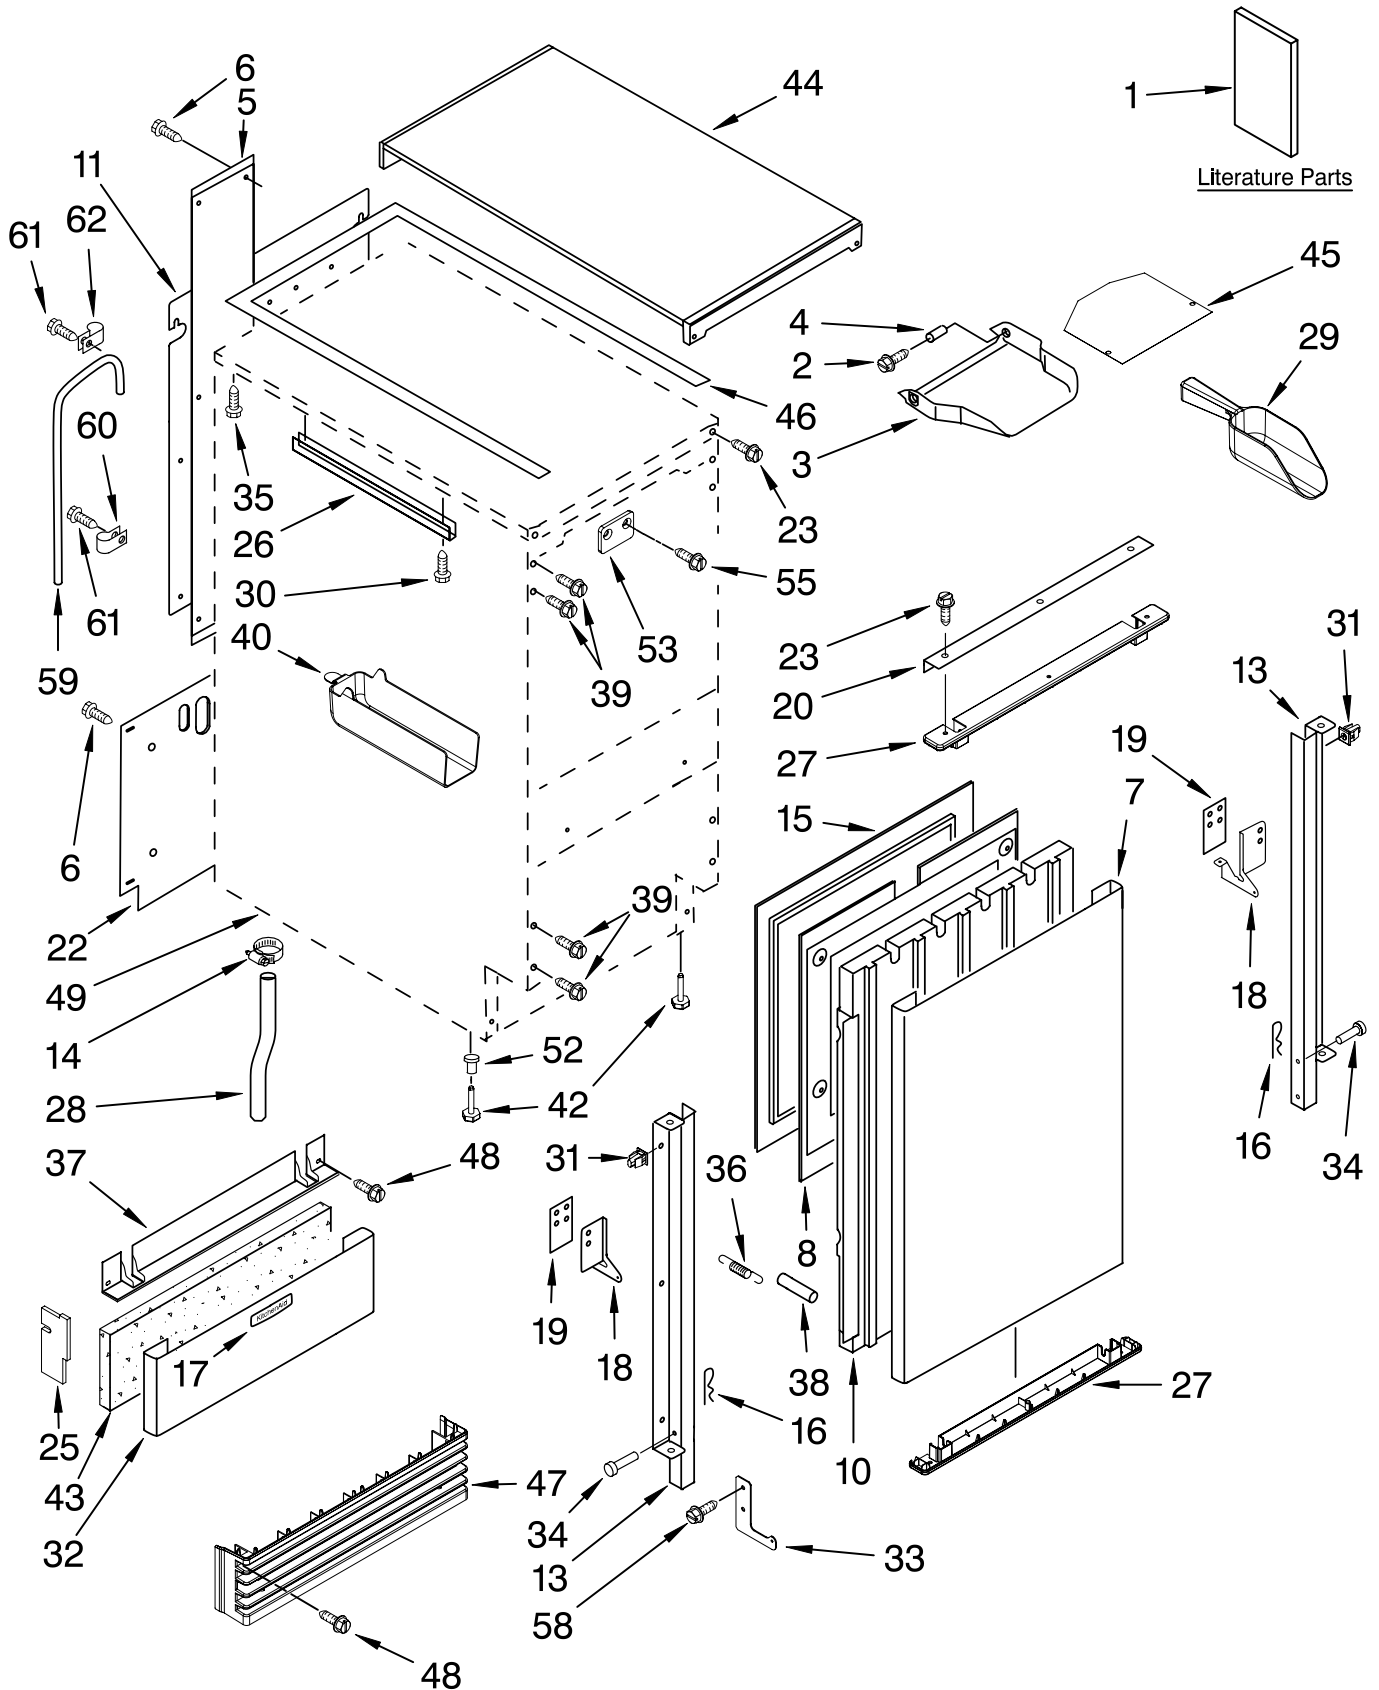

CABINET LINER AND DOOR PARTS

For Models: KUIS18PNTW3, KUIS18PNTB3

(White)

(Black)

ICE CUBE
MAKER

KitchenAid®

Literature Parts

FOR ORDERING INFORMATION REFER TO PARTS PRICE LIST

CABINET LINER AND DOOR PARTS

For Models: KUIS18PNTW3, KUIS18PNTB3
(White) (Black)

Illus. No.	Part No.	DESCRIPTION	Illus. No.	Part No.	DESCRIPTION	Illus. No.	Part No.	DESCRIPTION
1		Literature Parts	18		Hinge	37		Endcap, Panel
	W10206425	Use & Care Guide		2208425	(Left Side)		2208383W	White
	W10206442	Service & Wiring Sheet		2208426	(Right Side)		2208383B	Black
2	3400886	Screw 8-18 x 1 1/4	19	2208401	Shim, Hinge	38	2208529	Dampener, Spring
3	2208354	Bin, Door	20		Handle, Ice maker	39	489423	Screw
4	2185678	Spacer		2208440W	White	40	2208449	Holder, Scoop
5	2217394	Cover, Wiring		2208440B	Black	42	3374849	Leg, Leveler (4)
6	489442	Screw	22	W10136200	Assembly, Unit Cover	43	2208384	Insulation
7		Panel, Exterior	23		Screw, Handle	44		Top
	2208352W	White		8281188	White		2929701W	White
	2208352B	Black		8281186	Black		2929701B	Black
8	2217298	Panel, Interior	25	2217225	Pad, Foam	45	2185690	Shield, Electrical
10	2208377	Insulation	26	2185691	Channel, Wiring	46	2217296	Gasket, Top Panel
11	W10218024	Ballast-Back, I.M.	27		Endcap, Door	47		Grill, Front
13		Bracket, Door		2208350W	White		2217206W	White
	2217466	(Left Side)		2208350B	Black		2217206B	Black
	2217465	(Right Side)	28	2208459	Tube, Drain	48	489474	Screw 8-18 x 1
14	489503	Clamp	29	2208386	Scoop	49		Cabinet & Liner (NOT SERVICED)
15	2217295	Gasket, Door	30	3400884	Screw 8-18 x 5/8	52	3400240	Nut, Leg Leveler
16	2208136	Clip	31	692400	Nut, Push-In	53	2208434	Strike, Magnet
17		Nameplate	32		Panel, Lower	55	8281191	Screw
	W10046670	White		2208382W	White	58	488208	Screw
	W10046640	Black		2208382B	Black	59	2217467	Tube-Vent
			33	2208487	Bracket, Spring	60	2208367	Clamp-Half
			34	2208417	Pin, Hinge	61	8281265	Screw
			35	489048	Screw, Ground	62	489505	Clamp
			36	2208480	Spring, Hinge			