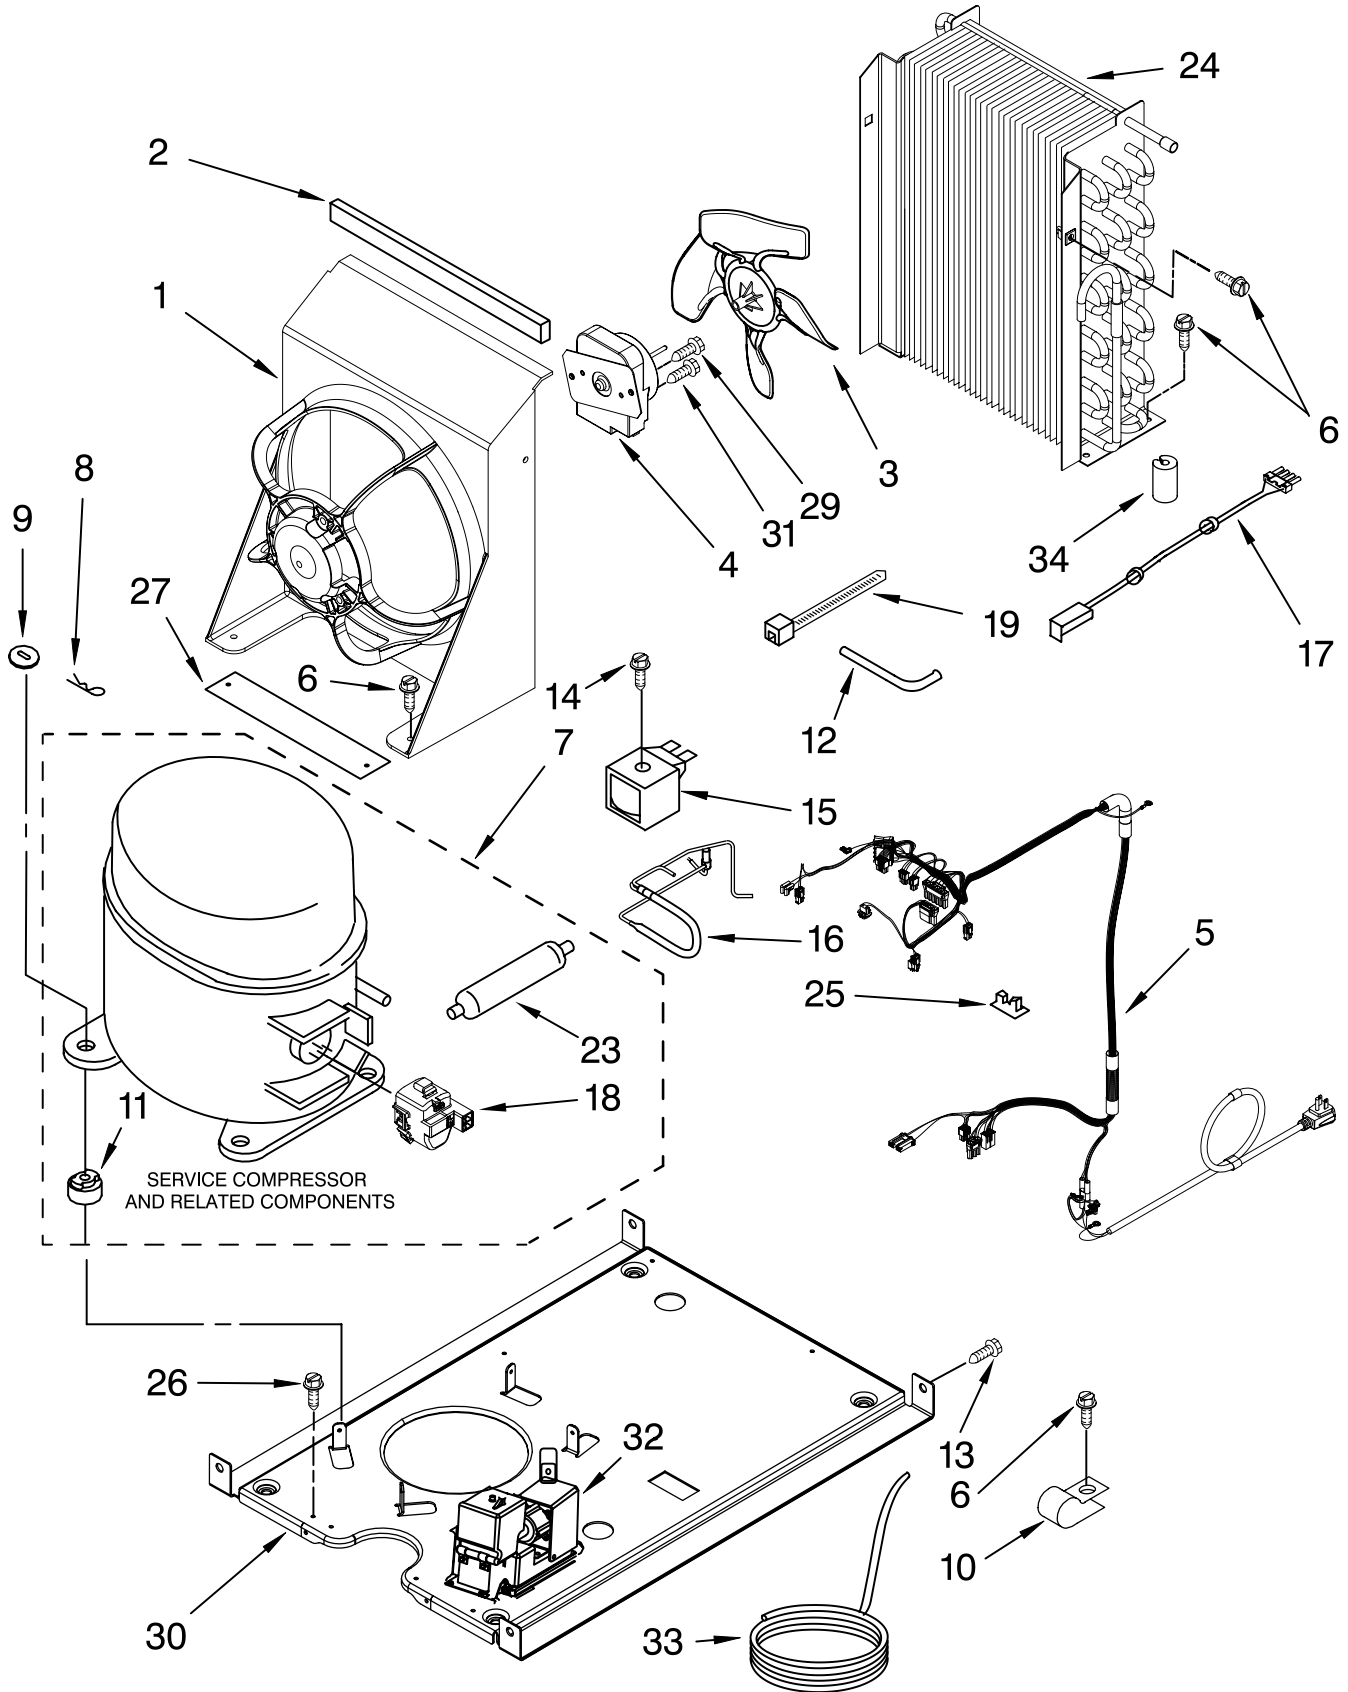

UNIT PARTS

For Models: KUIS18PNTW3, KUIS18PNTB3
(White) (Black)

FOR ORDERING INFORMATION REFER TO PARTS PRICE LIST

UNIT PARTS

For Models: KUIS18PNTW3, KUIS18PNTB3
(White) (Black)

Illus. No.	Part No.	DESCRIPTION
1	2185532	Bracket, Fan Mtg.
2	2185675	Pad, Foam
3	2188935	Blade, Fan
4	2315558	Motor & Mounting Plate Assembly
5	W10193296	Wiring Harness, Complete Unit (Includes Power Cord)
6	304392	Screw 8-18 x 1/2
7	W10136195	Compressor (Includes Illus. 11 & 23)
8	3405028	Clip, Mounting
9	A201441	Shim (4)
10	2185960	Clamp (Power Cord)
11		Grommet (4)
	2217318	Production
	4387558	Service
12	2208415	Tube, Process
13	489423	Screw
14	489472	Screw
15	W10206473	Coil, Solenoid
16	2313806	Hot Gas Valve
17	2187629	Wiring Harness, Condenser Fan
18	W10136197	Start Relay & Overload Combo Device
19	851095	Strap
23		Drier
	2319826	Production
	W10183199	Service
24	2313624	Condenser
25	1115375	Clip-Wiring
26	488500	Screw
27	2217397	Pad, Foam (2)
29	8281197	Screw
30	2217446	Base, Unit
31	8281196	Screw
32	2208534	Pump, Drain
33	2208432	Tube, Outlet
34	2319835	Grommet-Cond.(1)

REFRIGERANT CHARGE

6.5 OZ. (R134A)

FOR ORDERING INFORMATION REFER TO PARTS PRICE LIST