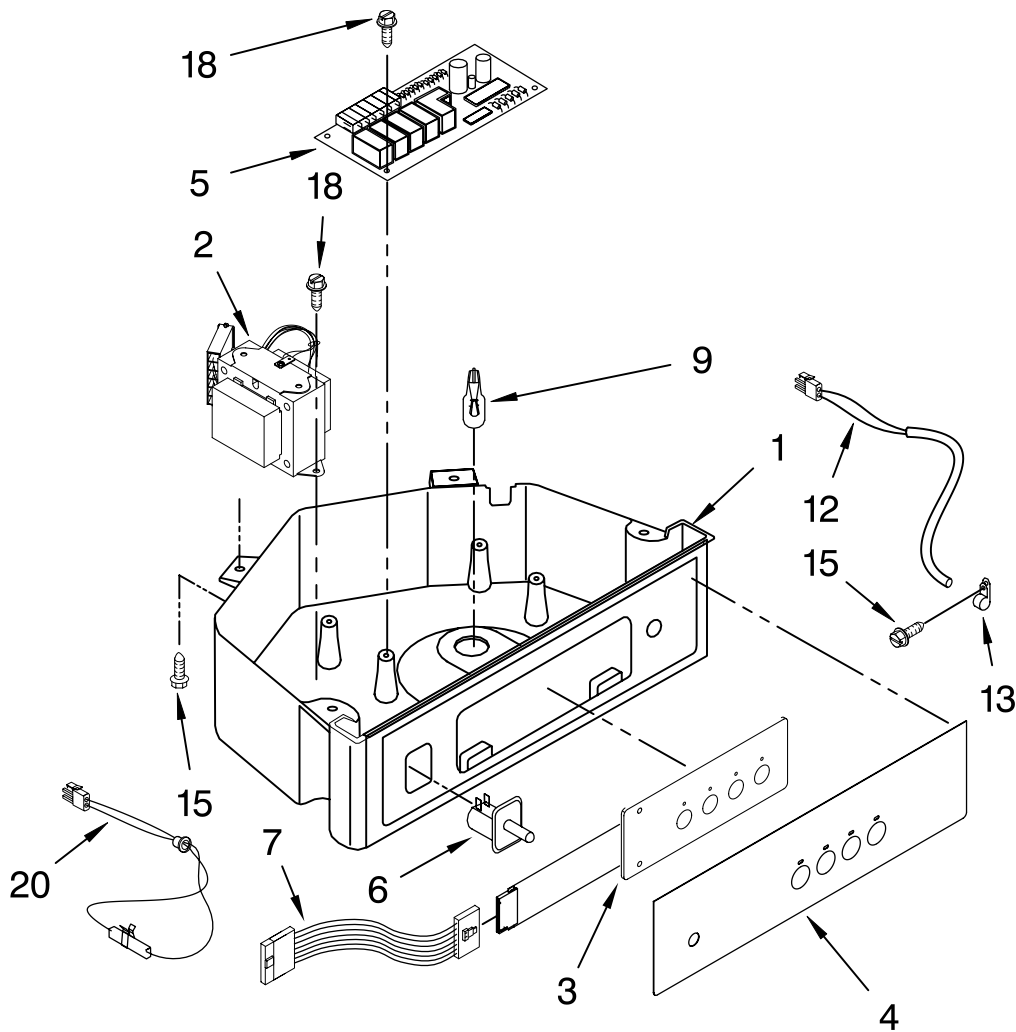

For Models: KUIS18PNTW3, KUIS18PNTB3
(White) (Black)

Illus. No.	Part No.	DESCRIPTION
1	W10163596	Valve, Complete Water
2	2217286	Tube, Plastic
3	488208	Screw
4	2185523	Dispenser, Water
5	W10218037	Evaporator
6	2313705	Pump, Drain
7	2313851	Tube, Reservoir Pump
8	W10122016	Tube, Water Fill
9	488660	Nut, Speed
10	836667	Spacer
12	489443	Screw
13	2185625	Reservoir, Water Slide
14	2185626	Tube
15	2313890	Hose, Overflow
16	2217378	Bracket-Reservoir
17	2313603	Bracket, Rear
18	W10136175	Bracket, Front
18	2313602	Bracket, Side Left and Right
19	W10218014	Harness, Grid
20	2208427	Support, Bracket Evaporator/Grid
21	2313604	Guide, Ice Grid
22	W10218065	Tube
24	2310169	Wire Assembly (Valve)
25	489420	Screw
26	3400886	Screw 8-18 x 1 1/4
28	2313637	Grid Assembly (Complete)
29	2174754	Wire, Grid Cutter
30	W10136999	Screw
31	2208365	Cover, Grid
32	8281228	Thumbscrew
33	2324334	Reservoir, Water
34	3400884	Screw 8-18 x 5/8
35	2185696	Cap, Drain
36	3400909	Nut, Push-In

FOR ORDERING INFORMATION REFER TO PARTS PRICE LIST

PUMP PARTS

For Models: KUIS18PNTW3, KUIS18PNTB3
(White) (Black)

Illus. No.	Part No.	DESCRIPTION
1	2313628	Pump-Recirculating
2	3400884	Screw 8-18 x 5/8
3	2185677	Cover, Pump
4	2313844	Bracket, Connector Assembly
5	2313627	Bracket-Pump
6	2313643	Sensor-Water Level
8	2310092	Wiring Harness Main To Pump
9	2313702	Pump Assembly

FOR ORDERING INFORMATION REFER TO PARTS PRICE LIST

CONTROL PANEL PARTS

For Models: KUIS18PNTW3, KUIS18PNTB3
(White) (Black)

Illus. No.	Part No.	DESCRIPTION
------------	----------	-------------

1	2185738	Box, Control
2	2310139	Transformer
3	2304122	Assembly, Switch (ALSO ORDER #4)
4	W10206463	Overlay
5	W10226156	Control Board
6	2149705	Switch, Plunger
7	2187585	Wire Assy-Active Overlay Jumper
9	745362	Bulb
12	2313633	Thermostat, Bin
13	2185825	Clamp
15	3400884	Screw 8-18 x 5/8
18	3400850	Screw 8-16 x 3/8
20	2313635	Thermister, Ice Control