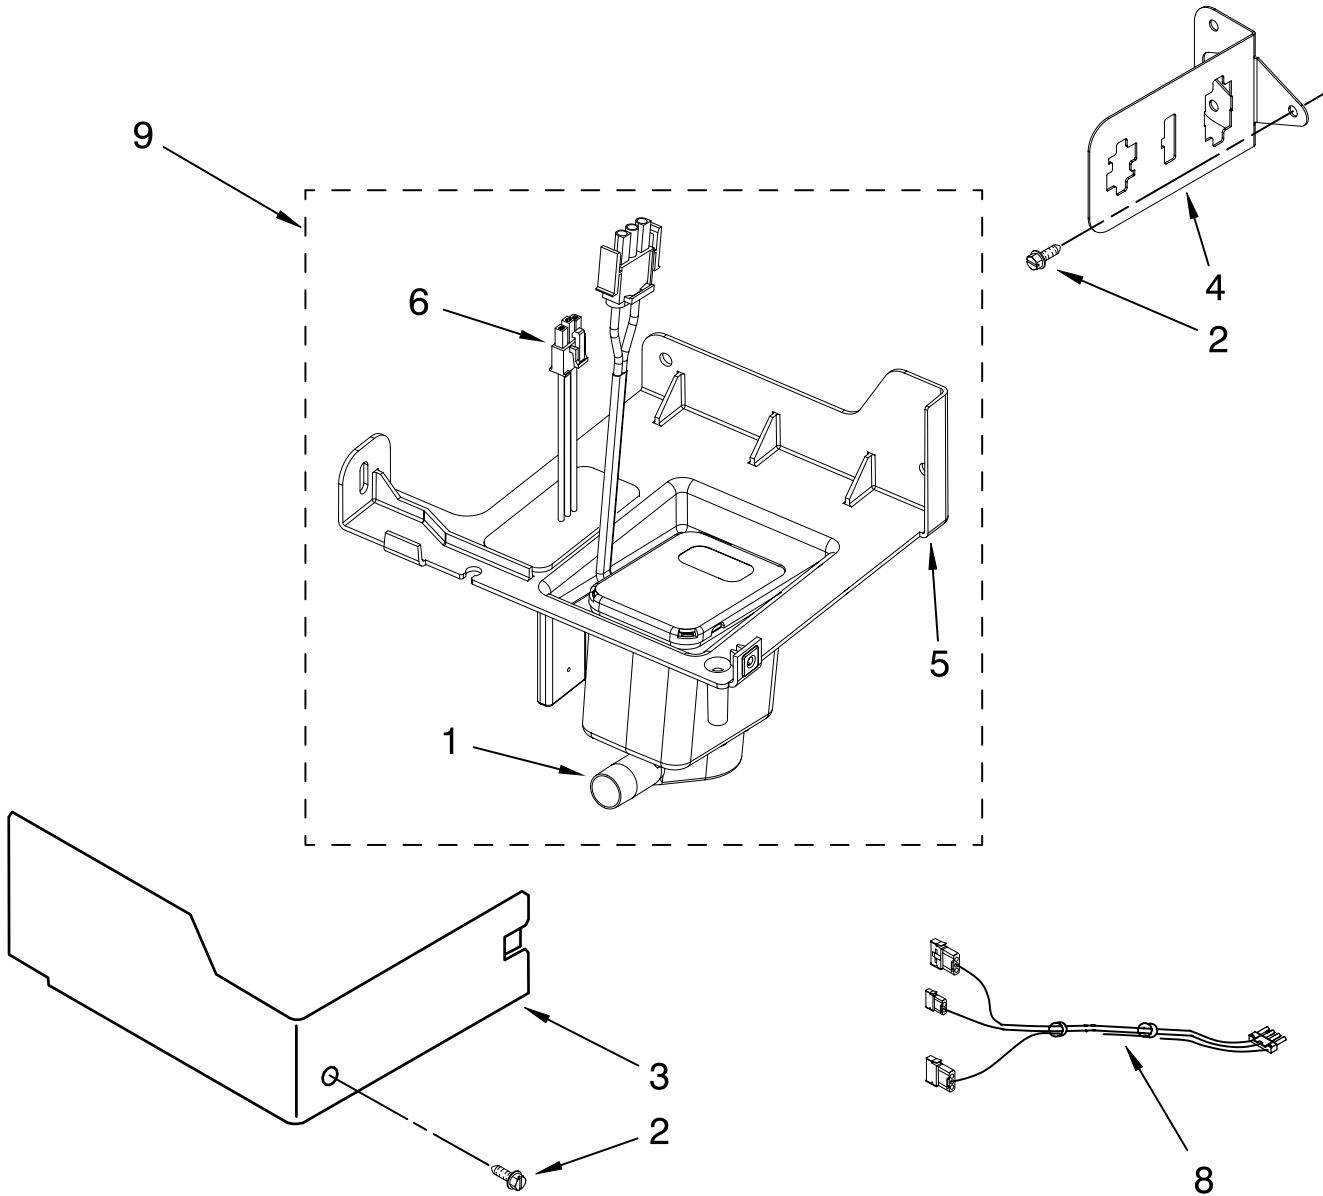

PUMP PARTS

For Models: KUIS18PNTW3, KUIS18PNTB3
(White) (Black)

Illus. No.	Part No.	DESCRIPTION
1	2313628	Pump-Recirculating
2	3400884	Screw 8-18 x 5/8
3	2185677	Cover, Pump
4	2313844	Bracket, Connector Assembly
5	2313627	Bracket-Pump
6	2313643	Sensor-Water Level
8	2310092	Wiring Harness Main To Pump
9	2313702	Pump Assembly

FOR ORDERING INFORMATION REFER TO PARTS PRICE LIST