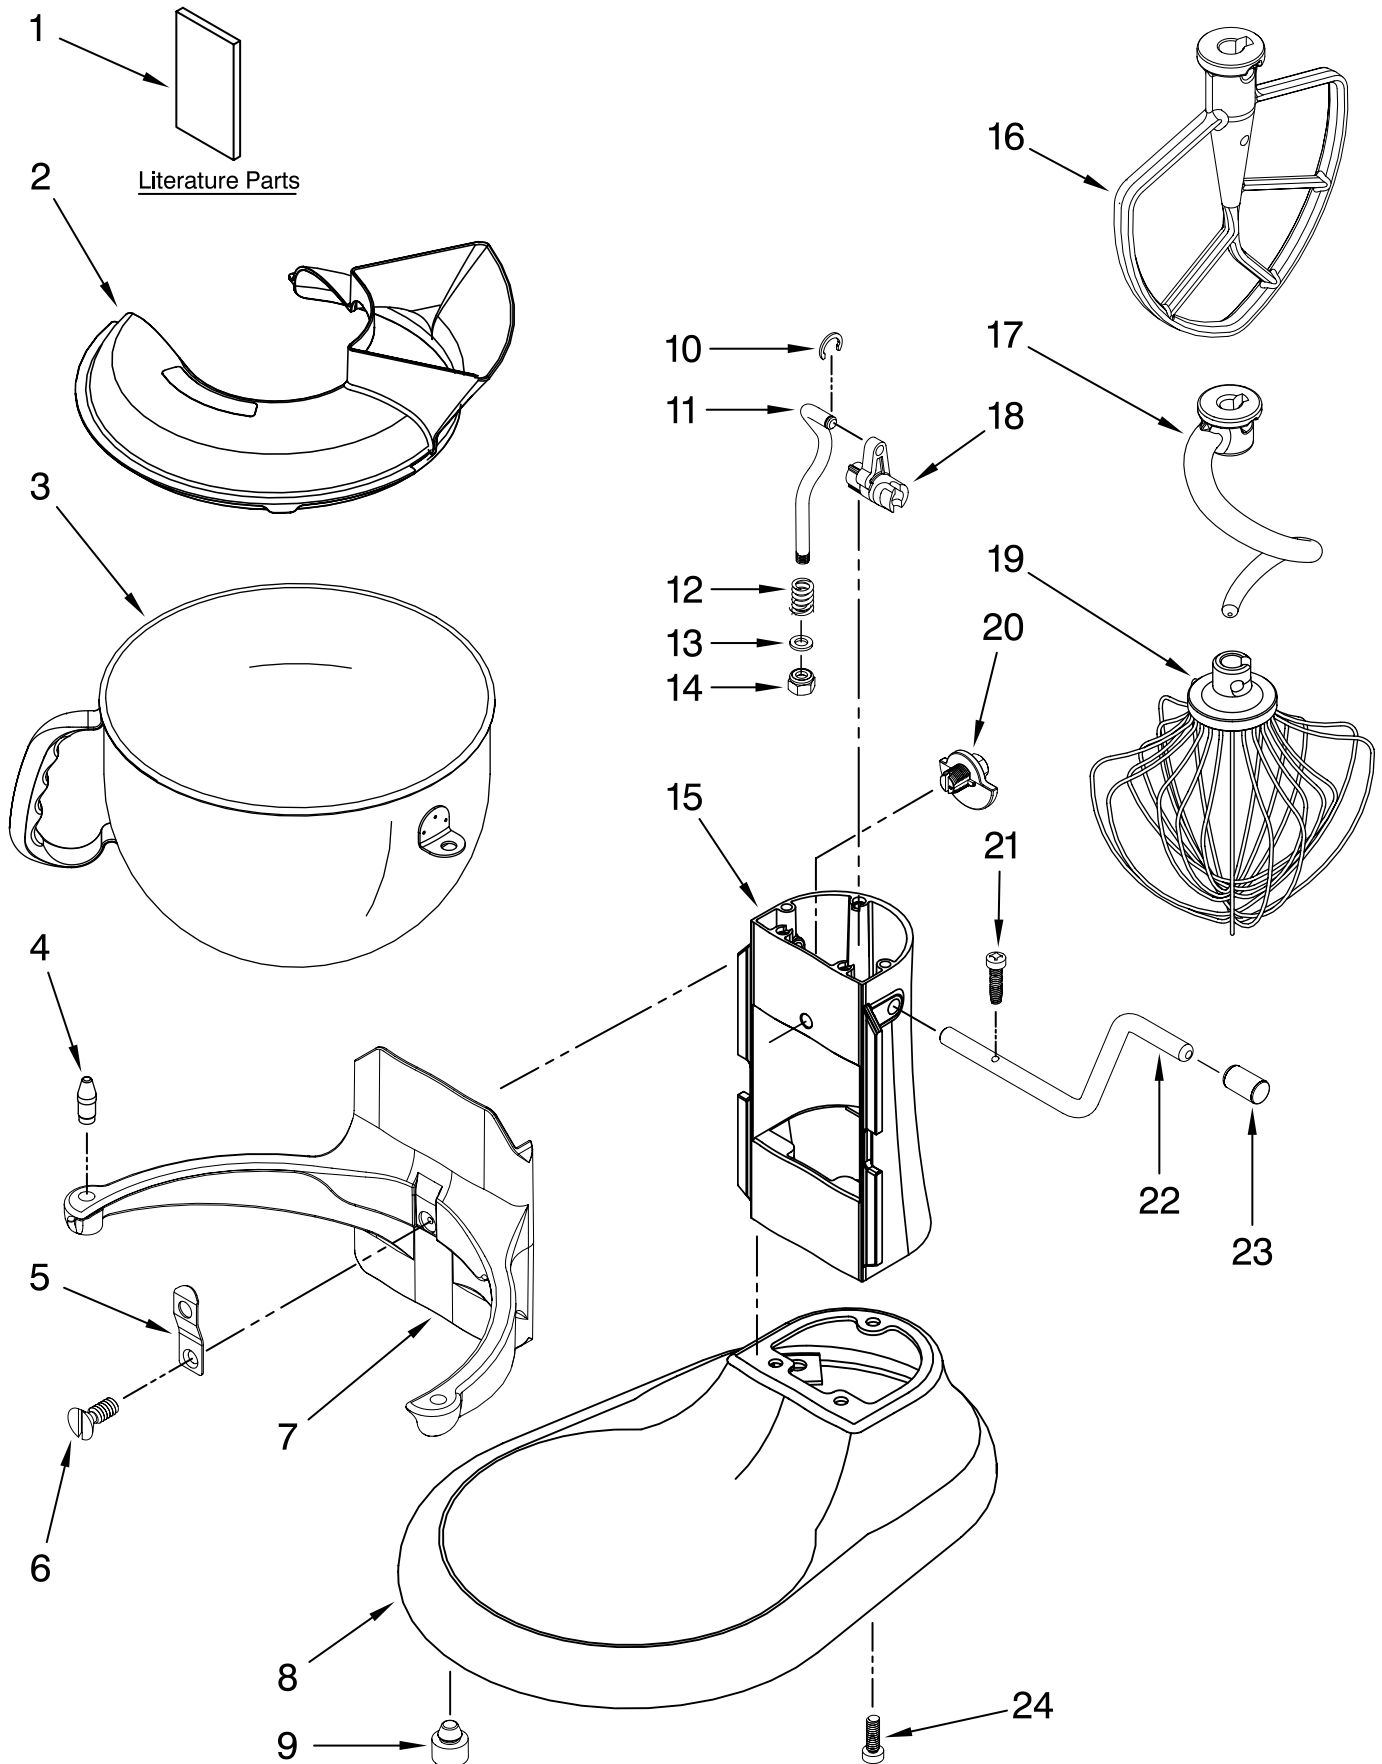

BASE AND PEDESTAL UNIT

For Model: KL26M8X_5

FOR ORDERING INFORMATION REFER TO PARTS PRICE LIST

BASE AND PEDESTAL UNIT

For Model: KL26M8X__5

Illus. No.	Part No.	DESCRIPTION
1		Literature Parts
	9708307	Use & Care, Trilin
	W10157992	Repair Parts List
2	9709924	Shield, Pouring
3	9703687	Bowl, 6 Qt.
4	240185	Pin, Bowl Locating
5	9703474	Latch, Bowl Spring
6	3400018	Screw
7	**	Bowl Support
8	**	Base and Foot Assembly
9	9708649	Foot, Rubber
10	9703307	Clip
11	9706787	Rod, Bowl Lift
12	9237	Spring
13	9703439	Washer
14	8533907	Nut
15	**	Column Assembly
16	9703485	Beater, Flat
17	9703655	Hook, Dough
18	9706885	Arm, Bowl Lift
19	9707637	Whip, Wire
20	9703426	Cam, Adjusting
21	3400863	Screw
22	9706788	Handle, Bowl Lift
23	9703698	Handle
24	3400200	Screw

**Refer To Page 3
Color Variation Parts

FOR ORDERING INFORMATION REFER TO PARTS PRICE LIST