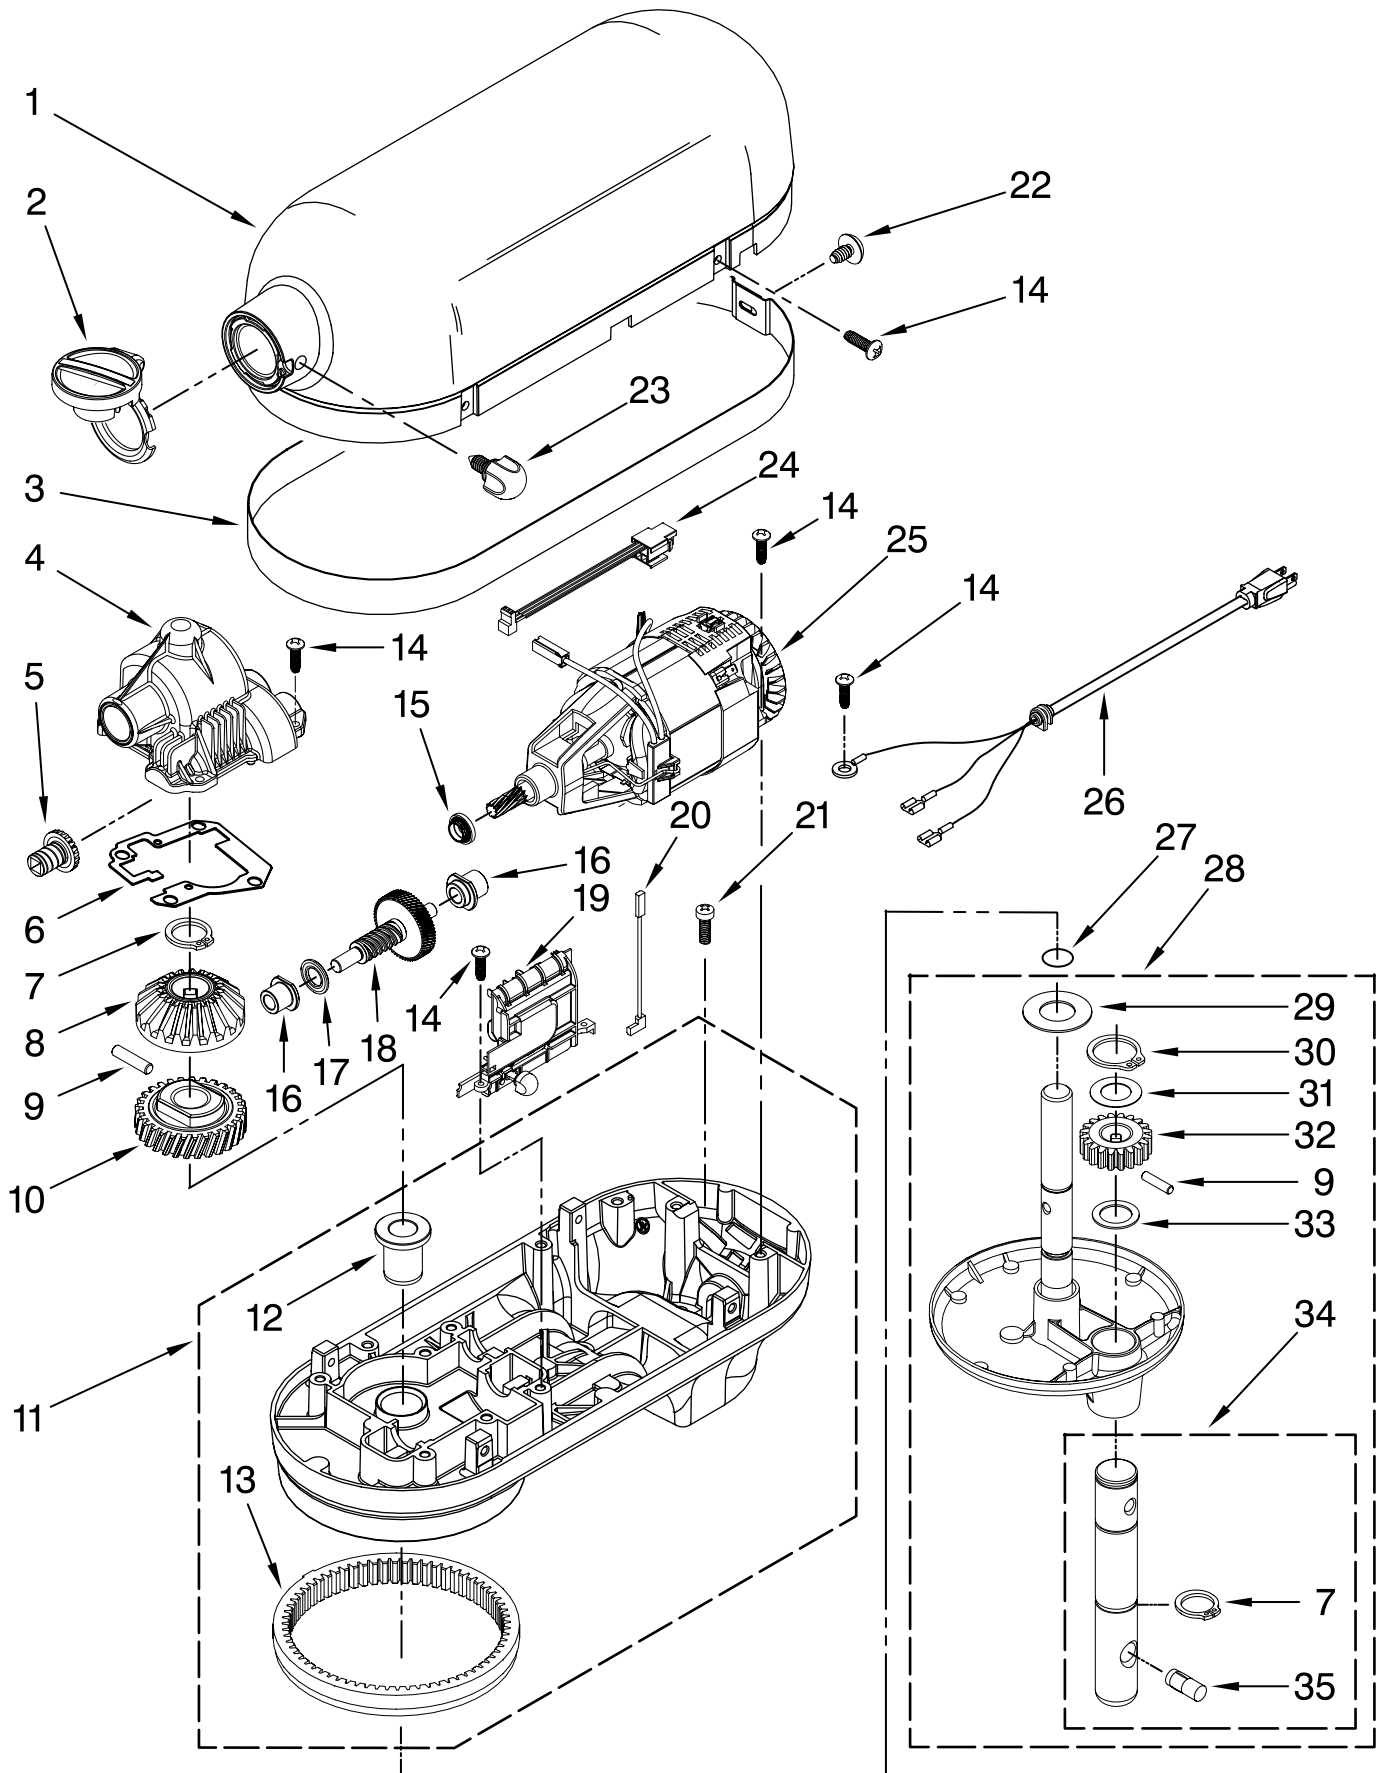

CASE, GEARING AND PLANETARY UNIT

For Model: KL26M8X_5

FOR ORDERING INFORMATION REFER TO PARTS PRICE LIST

CASE, GEARING AND PLANETARY UNIT

For Model: KL26M8X__5

Illus. No.	Part No.	DESCRIPTION
1	**	Motor Housing
2	9707983	Cap, Attachment Hub
3	**	Band, Trim
4	9709125	Transmission Housing
5	9703338	Gear, Attachment Hub Level
6	9709511	Gasket, Transmission Cover
7	9703680	Clip, Retaining
8	9703337	Gear, Bevel
9	9707223	Pin, Retaining
10	9706529	Gear, Worm Follower
11	**	Lower Gearcase
12	16897	Bearing, Lower Center
13	9703339	Gear, Internal
14	3400814	Screw
15	9706247	Seal, Motor Shaft
16		Bearing
	9703560	Front
	9703570	Rear
17	9703445	Bearing, Thrust
18	9709231	Gear, Worm
19		Control Assembly
	9706648	Black Knob
20	9706036	Lead, Motor to Control
21	3400200	Screw
22	3400617	Screw
23		Thumb Screw
	9709194	Black
24	9703312	Sensor, Hall Effect
25	9707507	Motor (10 Tooth)
26		Cord, Power
	9706552	Black
27	67500-55	"O" Ring
28	**	Planetary Assembly
29	9703434	Washer, Fiber
30	9703438	Clip, Retaining
31	9706090	Washer
32	9707627	Gear, Pinion
33	8533910	Washer
34	9708191	Shaft, Agitator
35	9704677	Pin, Groove

**Refer To Page 3
Color Variation Parts

FOR ORDERING INFORMATION REFER TO PARTS PRICE LIST