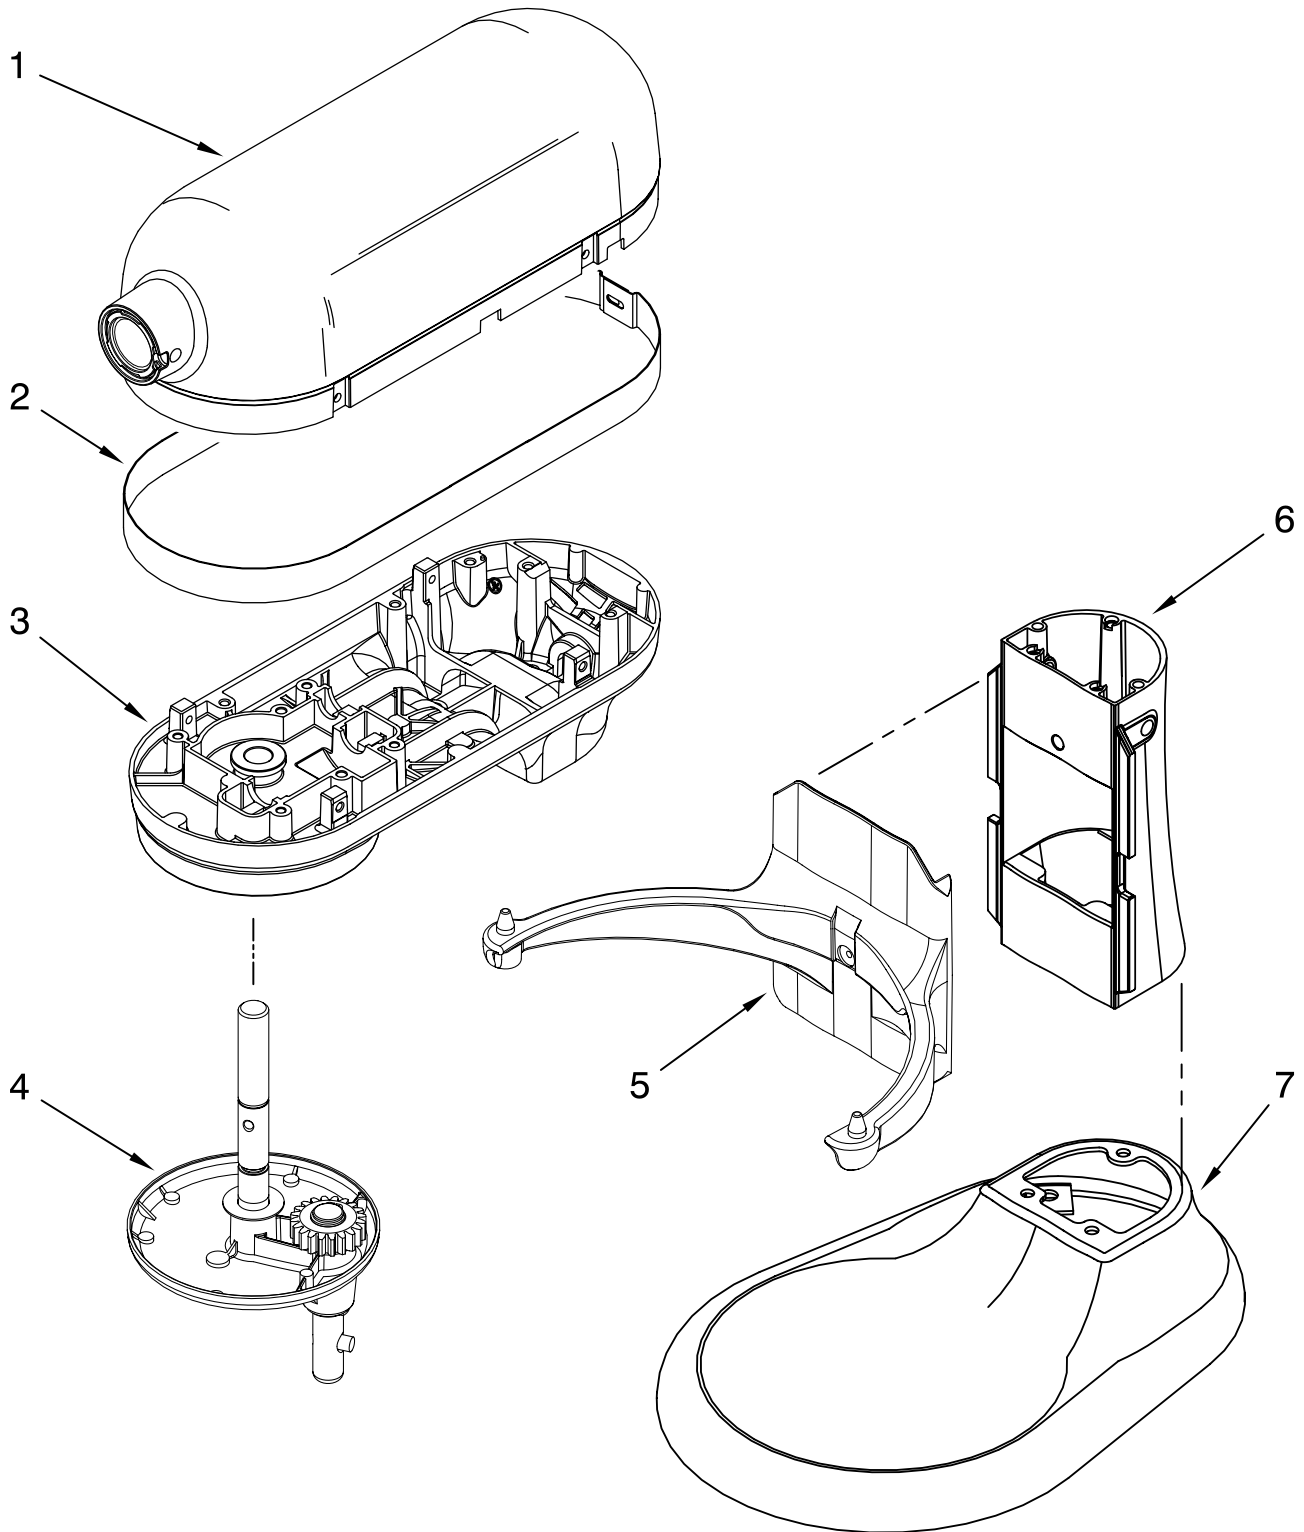

COLOR VARIATION PARTS

For Model: KL26M8X_5

FOR ORDERING INFORMATION REFER TO PARTS PRICE LIST