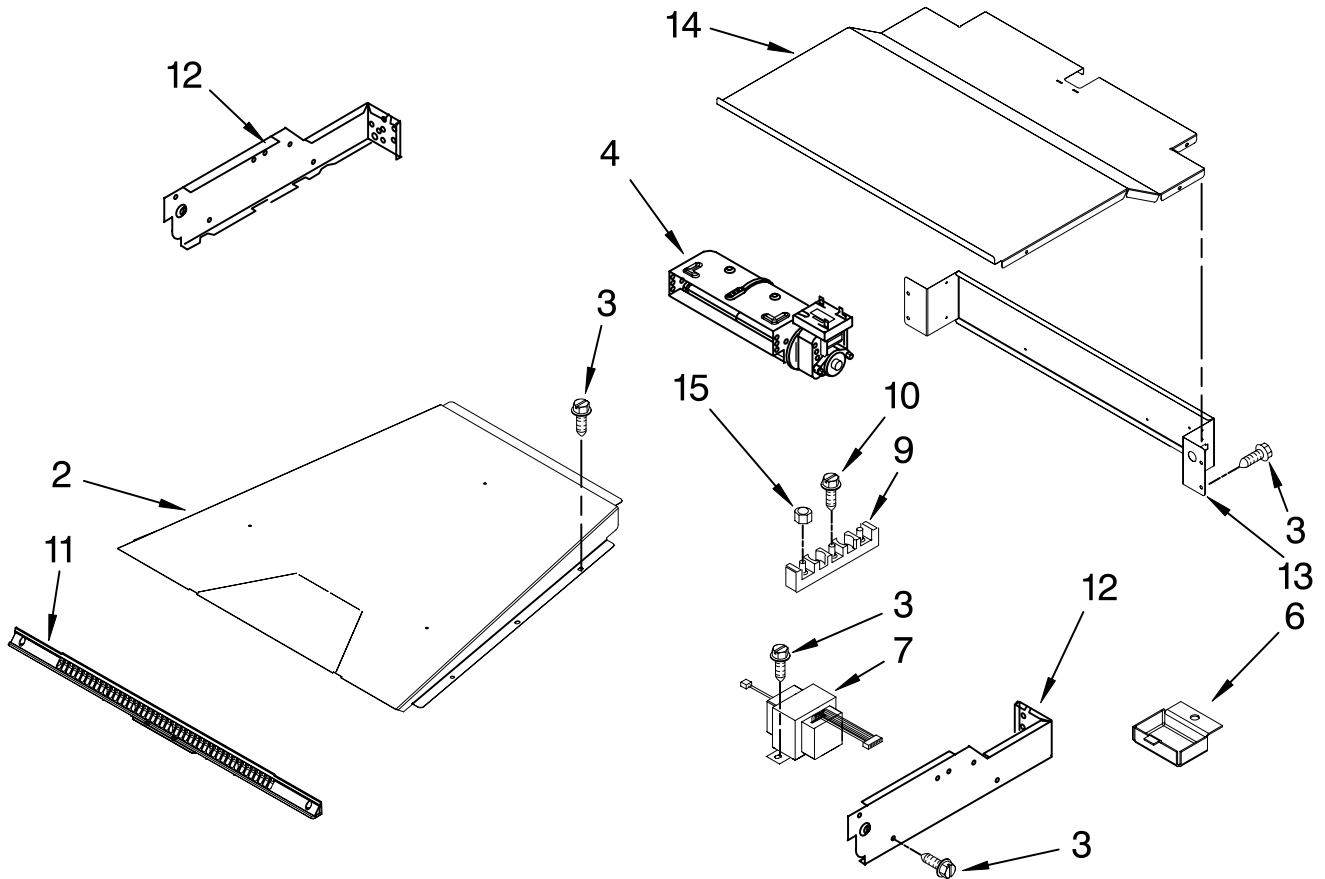

TOP VENTING PARTS

For Models:KEBS107SSS03

(Stainless)

Illus. No.	Part No.	DESCRIPTION
2	8304643	Duct, Air Outlet
3	4449809	Screw
4	8303972	Blower, 60mm
6	8285593	Connector, Cover
7	W10111628	Control, Transformer
9	4449868	Block, Terminal
10	3400080	Screw
11	8303684	Vent, Control Panel
12	8303518	Right Side, Control Top
	8304255	Left
13	8303520	Back, Control
14	8304219	Cover, Top
15	112432	Nut (3)

FOR ORDERING INFORMATION REFER TO PARTS PRICE LIST