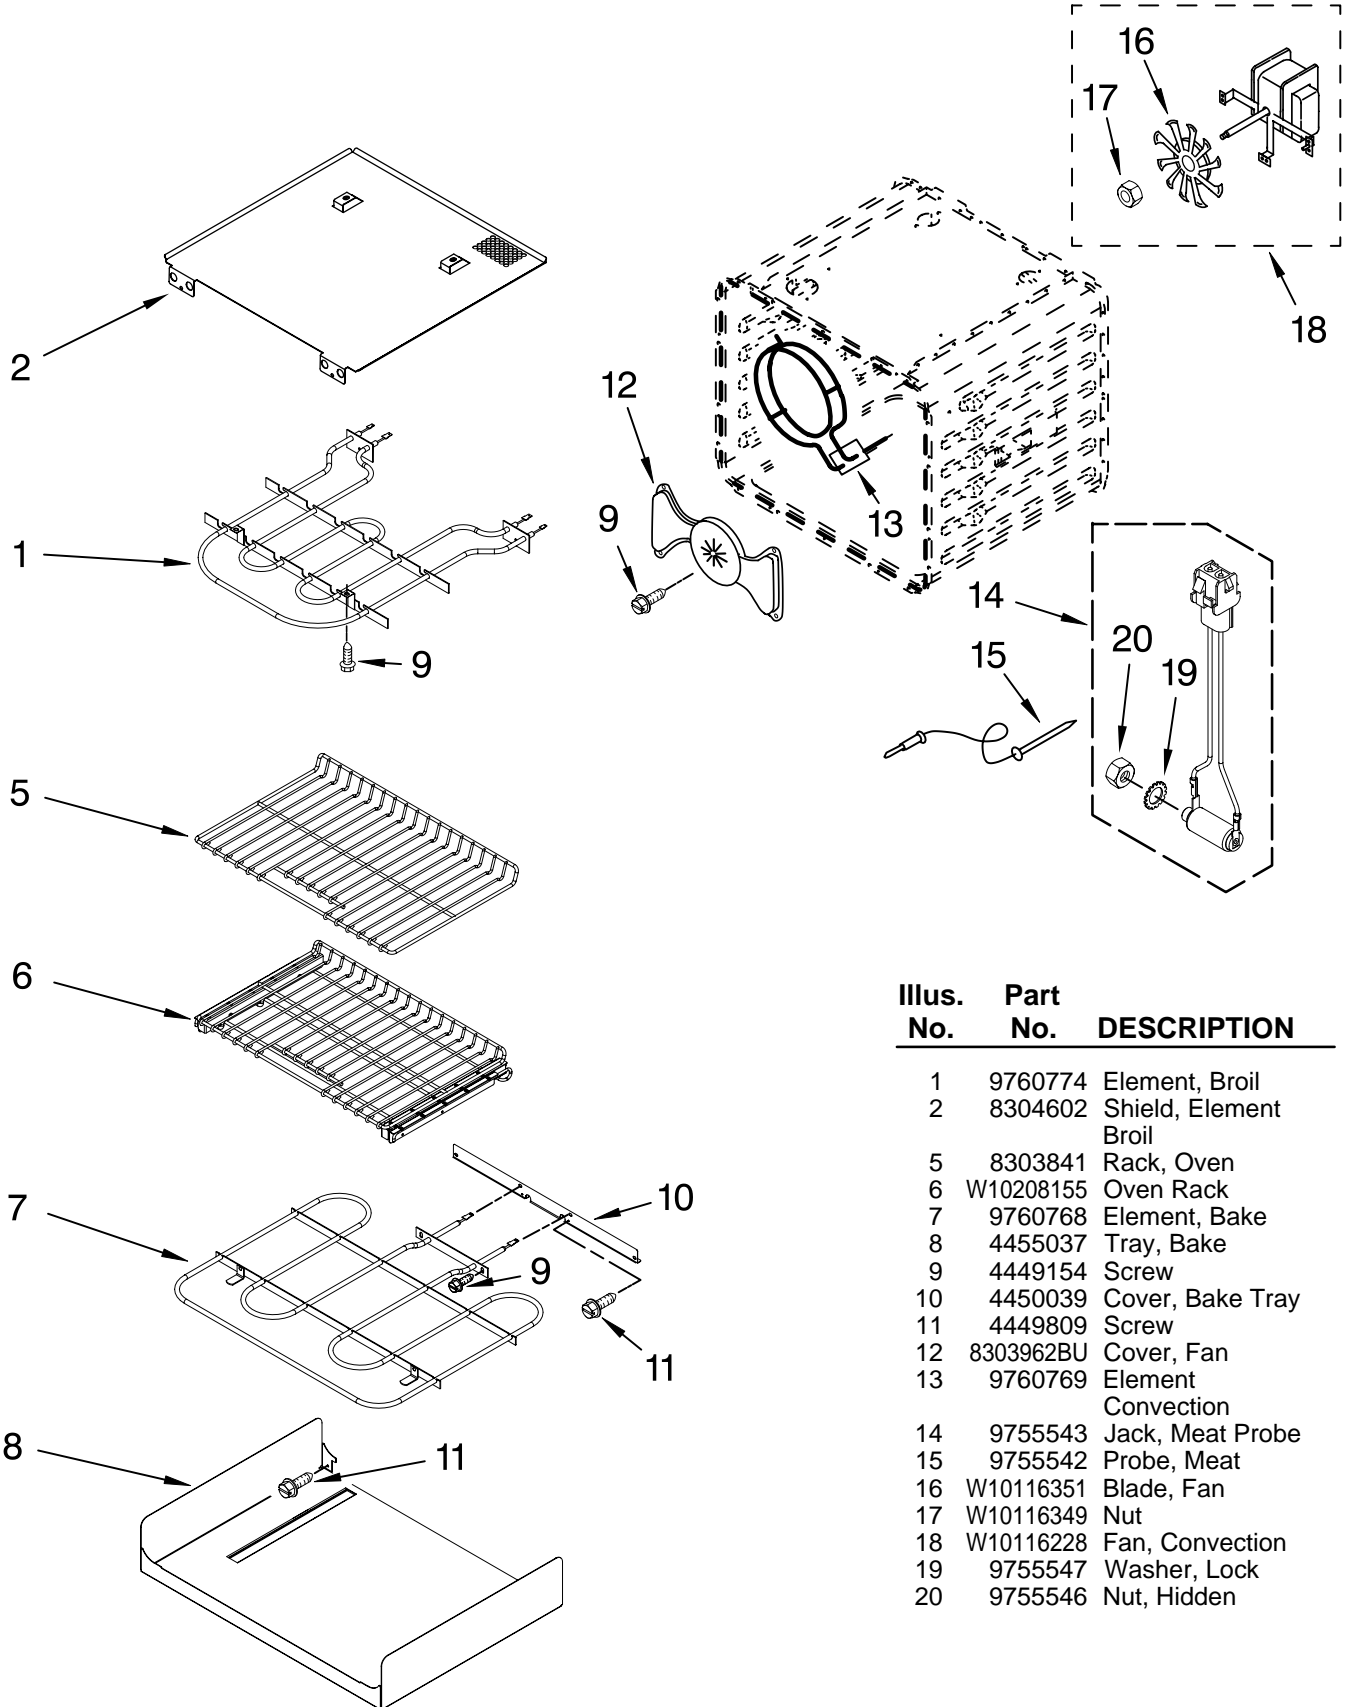

INTERNAL OVEN PARTS

For Models:KEBS107SSS03

(Stainless)

Illus. No.	Part No.	DESCRIPTION
1	9760774	Element, Broil
2	8304602	Shield, Element Broil
5	8303841	Rack, Oven
6	W10208155	Oven Rack
7	9760768	Element, Bake
8	4455037	Tray, Bake
9	4449154	Screw
10	4450039	Cover, Bake Tray
11	4449809	Screw
12	8303962BU	Cover, Fan
13	9760769	Element Convection
14	9755543	Jack, Meat Probe
15	9755542	Probe, Meat
16	W10116351	Blade, Fan
17	W10116349	Nut
18	W10116228	Fan, Convection
19	9755547	Washer, Lock
20	9755546	Nut, Hidden

FOR ORDERING INFORMATION REFER TO PARTS PRICE LIST