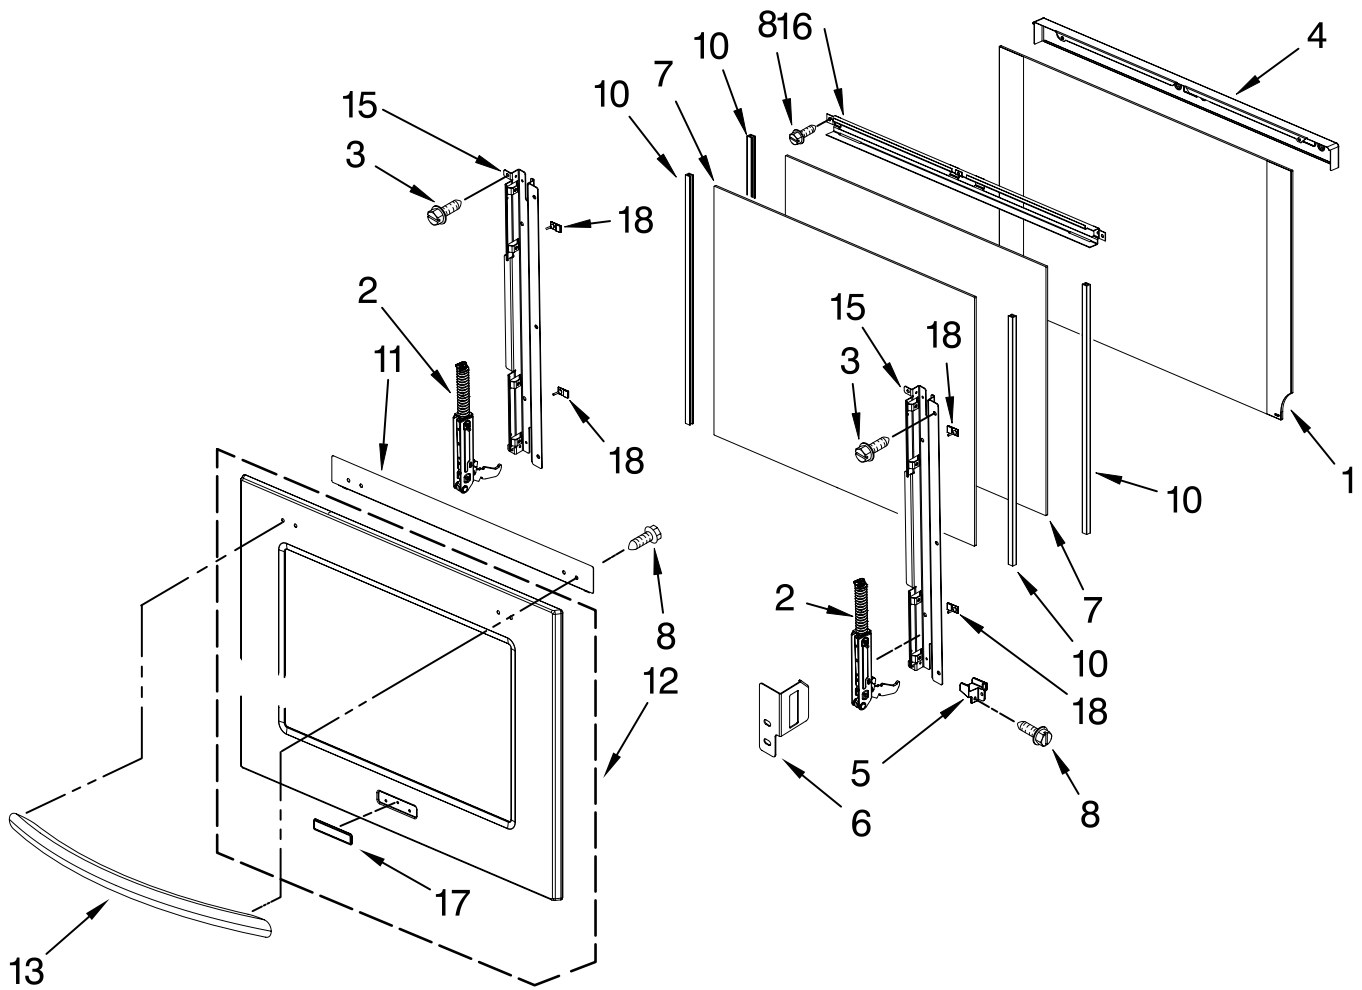

OVEN DOOR PARTS

For Models:KEBS107SSS03

(Stainless)

Illus. No.	Part No.	DESCRIPTION
1	8303737BL	Door Liner
2	W10174285	Hinge, Door (2)
3	3196183	Screw
4	8304581BL	Vent, Door Top
5	8304377	Bracket, Door Right
	8304378	Left

Illus. No.	Part No.	DESCRIPTION
6	W10137044	Cover, Hinge Right
	W10137043	Left
7	8303731	Glass, Inner
8	4449743	Screw
10	8304523	Seal
11	8304360BL	Bracket, Handle

Illus. No.	Part No.	DESCRIPTION
12	W10237350	Door Glass, Assy Includes #17
13	8303774SS	Door Handle
15	8303745BL	Frame, Door Side
16	8303746	Bracket, Top Door
17	8304603SS	Badge
18	8304522	Bumper, Glass

FOR ORDERING INFORMATION REFER TO PARTS PRICE LIST