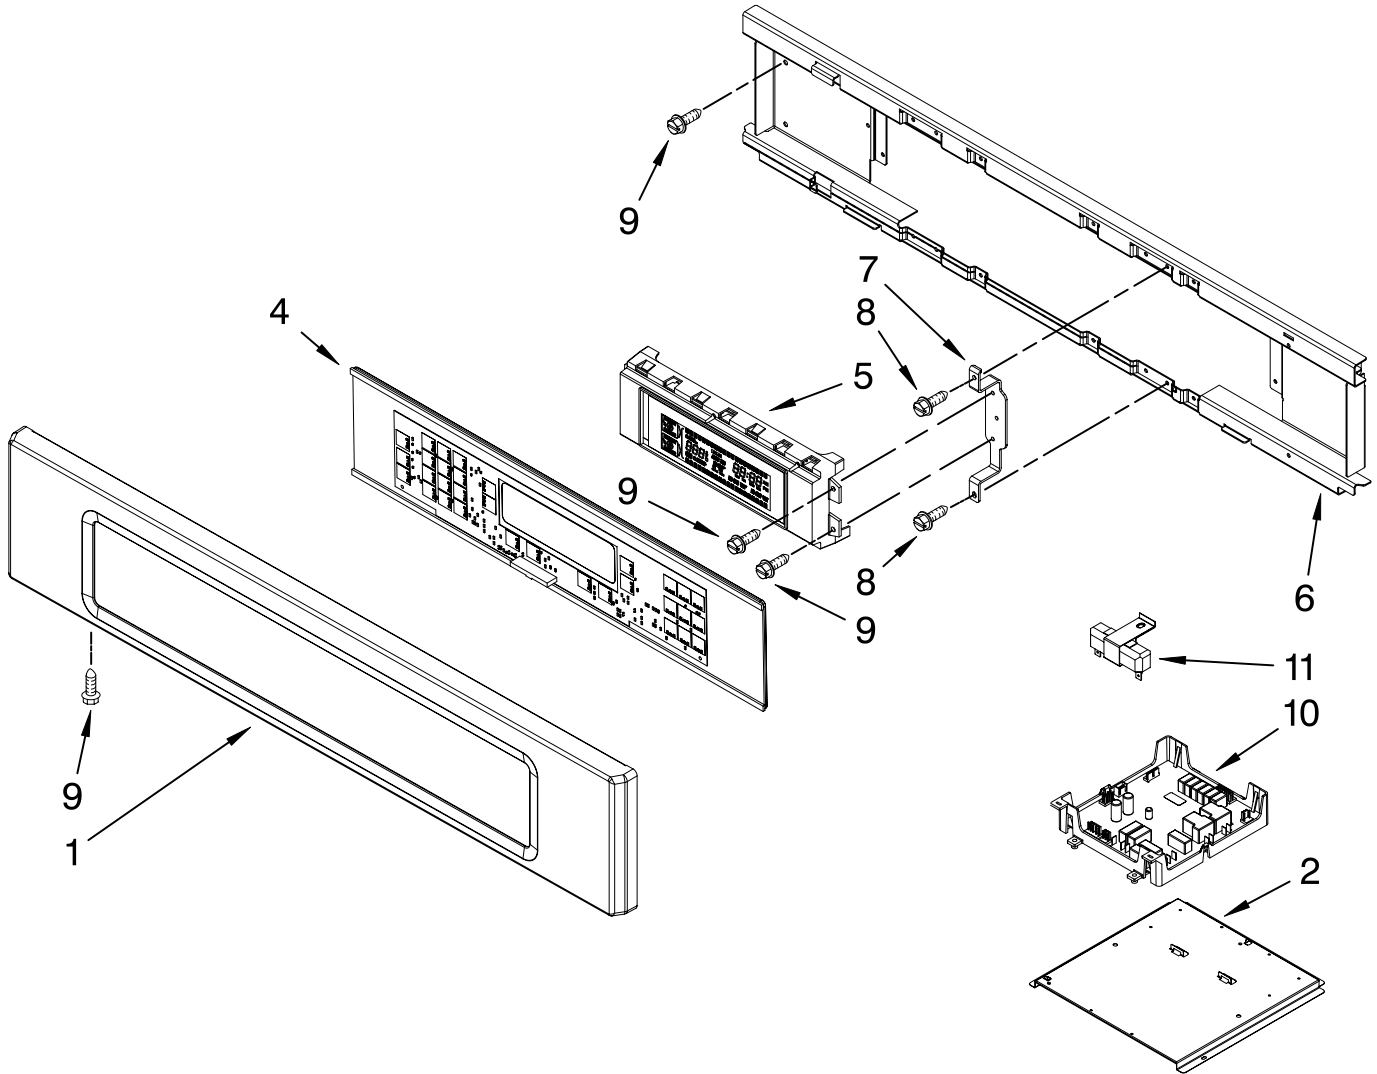

# CONTROL PANEL PARTS

For Models:KEBS107SSS03

(Stainless)

Illus. No.	Part No.	DESCRIPTION
1	W10216219	Panel, Control
2	8303687	Support, Appliance Manager
4	8303879	Control Panel, Glass Touch
5	W10118733	User Interface
6	8303719	Backer, Control
7	8303887	Bracket, Enclosure
8	4449154	Screw
9	3400832	Screw
10	W10119143	Appliance Manager
11	8304441	Resistor, Drop