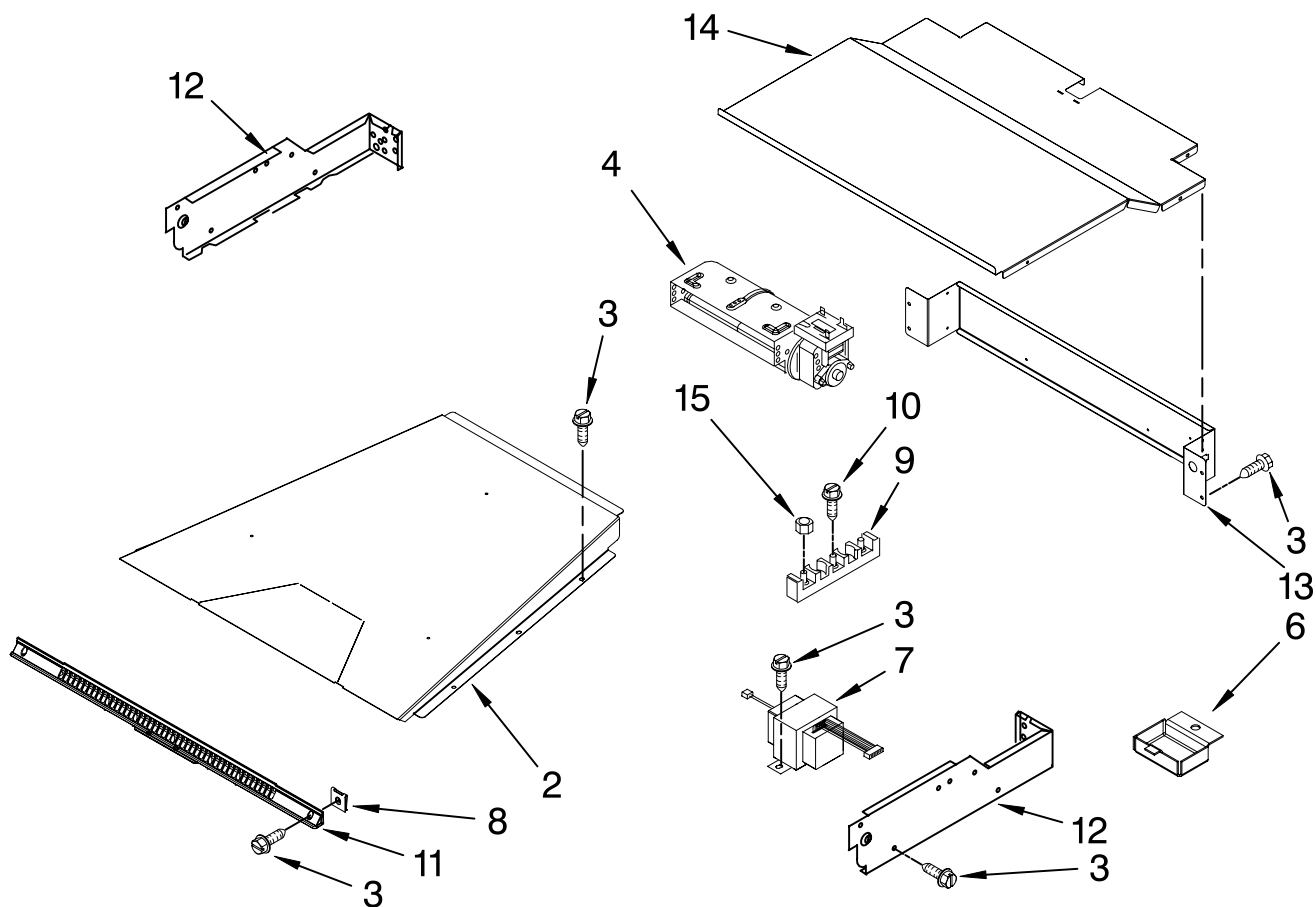

Illus. No.	Part No.	DESCRIPTION
7	8303732	Glass, Inner
8	4449743	Screw
9	W10137044	Cover, Hinge Right
	W10137043	Left
10	8304523	Seal
11	8304361BL	Bracket, Handle

Illus. No.	Part No.	DESCRIPTION
12	W10237352	Door Glass, Assembly Includes #17
13	8303775SS	Door Handle
15	8303745BL	Frame,Door Side(2)
16	8303754	Door, Top Bracket
17	8304603SS	Badge

FOR ORDERING INFORMATION REFER TO PARTS PRICE LIST

INTERNAL OVEN PARTS

For Models: KEBS177SSS03
(Stainless)

Illus. No.	Part No.	DESCRIPTION
------------	----------	-------------

1	8304602	Element, Broil Shield
2	9760774	Element, Broil
3	4449154	Screw
4	8303842	Rack, Oven
6	9760768	Element, Bake
7	4455036	Tray, Bake
8	4450039	Cover, Bake Tray
9	4449809	Screw
10	8304422BU	Cover, Fan
11	9760769	Element Convection
12	W10116351	Blade, Fan
13	W10116349	Nut
14	W10116228	Fan, Convection
15	9755543	Jack, Meat Probe
16	9755542	Probe, Meat
17	9755547	Washer, Lock
18	9755546	Nut, Hidden

FOR ORDERING INFORMATION REFER TO PARTS PRICE LIST

TOP VENTING PARTS

For Models: KEBS177SSS03
(Stainless)

Illus. No.	Part No.	DESCRIPTION
------------	----------	-------------

2	8304643	Duct, Air Outlet
3	4449809	Screw
4	8303972	Blower, 60mm
6	8285593	Connector, Cover
7	W10111628	Control, Transformer
8	4450118	Nut
9	4449868	Block, Terminal
10	3400080	Screw
11	8303722	Vent, Control Panel
12	8303518	Side, Control Top Right
	8304255	Left
13	8303520	Back, Control
14	8304220	Cover, Top
15	7103P027-60	Nut (3)