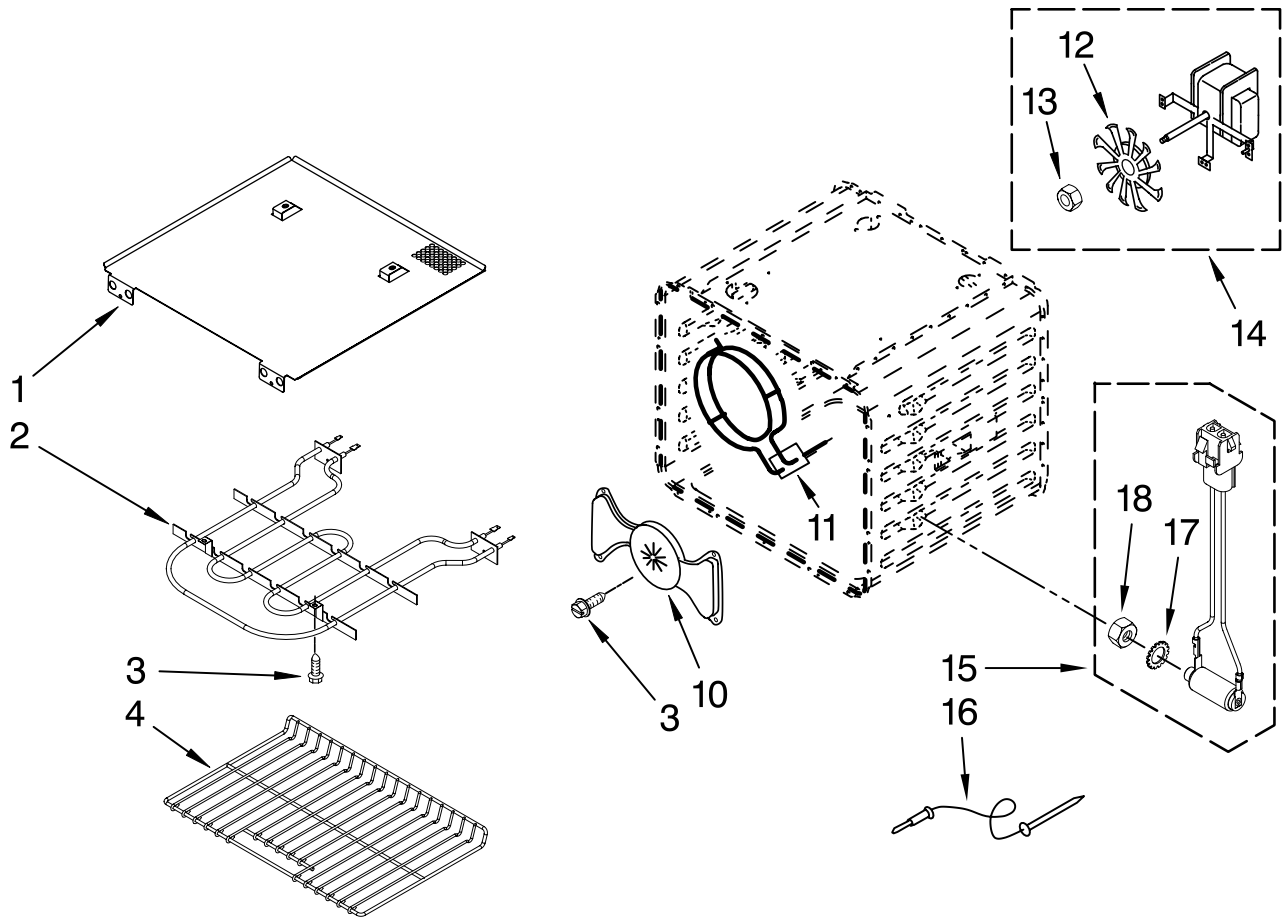

INTERNAL OVEN PARTS

For Models: KEBS177SSS03
(Stainless)

Illus. No.	Part No.	DESCRIPTION

1	8304602	Element, Broil Shield
2	9760774	Element, Broil
3	4449154	Screw
4	8303842	Rack, Oven
6	9760768	Element, Bake
7	4455036	Tray, Bake
8	4450039	Cover, Bake Tray
9	4449809	Screw
10	8304422BU	Cover, Fan
11	9760769	Element Convection
12	W10116351	Blade, Fan
13	W10116349	Nut
14	W10116228	Fan, Convection
15	9755543	Jack, Meat Probe
16	9755542	Probe, Meat
17	9755547	Washer, Lock
18	9755546	Nut, Hidden

FOR ORDERING INFORMATION REFER TO PARTS PRICE LIST