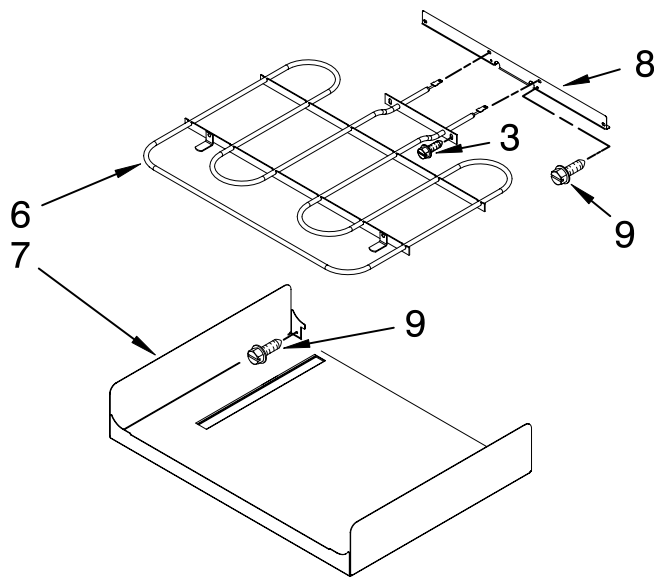

FOR ORDERING INFORMATION REFER TO PARTS PRICE LIST

CONTROL PANEL PARTS

For Models:KEBS177SSS03
(Stainless)

Illus. No.	Part No.	DESCRIPTION
------------	----------	-------------

- | | | |
|----|-----------|----------------------------|
| 1 | W10216220 | Panel, Control |
| 2 | 8303687 | Support, Appliance Manager |
| 4 | 8303879 | Keyboard, Glass Touch |
| 5 | W10118733 | User Interface |
| 6 | 8303720 | Backer, Control |
| 7 | 8303887 | Bracket, Enclosure (2) |
| 8 | 4449154 | Screw |
| 9 | 3400832 | Screw |
| 10 | W10119143 | Appliance Manager |
| 11 | 8304441 | Resistor, Drop |

FOR ORDERING INFORMATION REFER TO PARTS PRICE LIST

OVEN DOOR PARTS

For Models:KEBS177SSS03
(Stainless)

Illus. No.	Part No.	DESCRIPTION
1	8304522	Bumper, Door
2	W10174288	Hinge, Door (2)
3	3196183	Screw
4	8304580BL	Vent, Door Top
5	8304377	Bracket, Door Right
	8304378	Left
6	8303738BL	Door Liner

Illus. No.	Part No.	DESCRIPTION
7	8303732	Glass, Inner
8	4449743	Screw
9	W10137044	Cover, Hinge Right
	W10137043	Left
10	8304523	Seal
11	8304361BL	Bracket, Handle

Illus. No.	Part No.	DESCRIPTION
12	W10237352	Door Glass, Assembly Includes #17
13	8303775SS	Door Handle
15	8303745BL	Frame,Door Side(2)
16	8303754	Door, Top Bracket
17	8304603SS	Badge

FOR ORDERING INFORMATION REFER TO PARTS PRICE LIST

INTERNAL OVEN PARTS

For Models: KEBS177SSS03
(Stainless)

Illus. No.	Part No.	DESCRIPTION
------------	----------	-------------

1	8304602	Element, Broil Shield
2	9760774	Element, Broil
3	4449154	Screw
4	8303842	Rack, Oven
6	9760768	Element, Bake
7	4455036	Tray, Bake
8	4450039	Cover, Bake Tray
9	4449809	Screw
10	8304422BU	Cover, Fan
11	9760769	Element Convection
12	W10116351	Blade, Fan
13	W10116349	Nut
14	W10116228	Fan, Convection
15	9755543	Jack, Meat Probe
16	9755542	Probe, Meat
17	9755547	Washer, Lock
18	9755546	Nut, Hidden