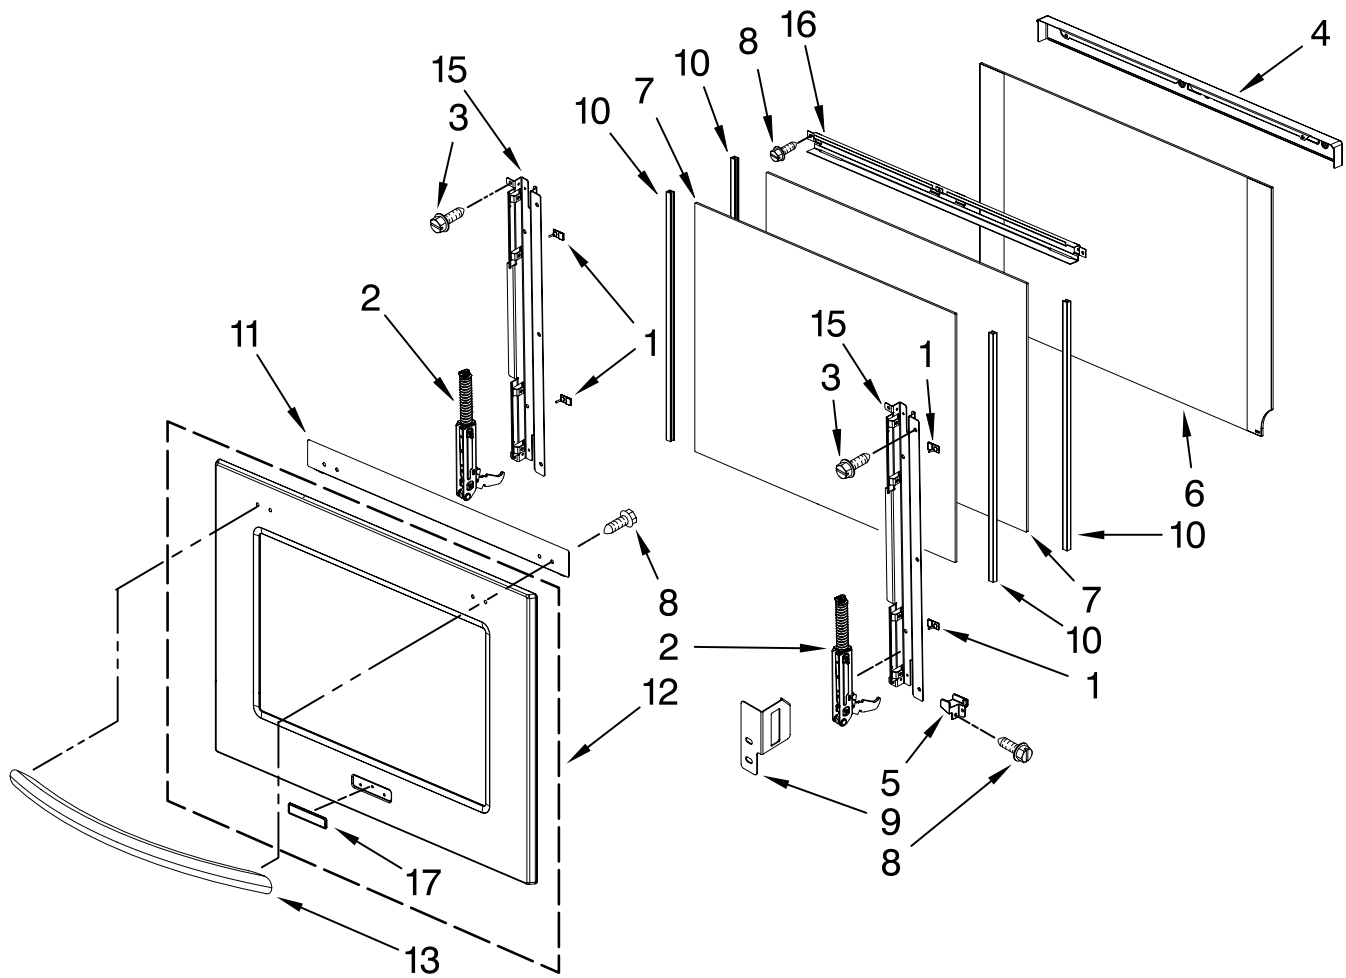

OVEN DOOR PARTS

For Models:KEBS177SSS03
(Stainless)

Illus. No.	Part No.	DESCRIPTION
1	8304522	Bumper, Door
2	W10174288	Hinge, Door (2)
3	3196183	Screw
4	8304580BL	Vent, Door Top
5	8304377	Bracket, Door Right
	8304378	Left
6	8303738BL	Door Liner

Illus. No.	Part No.	DESCRIPTION
7	8303732	Glass, Inner
8	4449743	Screw
9	W10137044	Cover, Hinge Right
	W10137043	Left
10	8304523	Seal
11	8304361BL	Bracket, Handle

Illus. No.	Part No.	DESCRIPTION
12	W10237352	Door Glass, Assembly Includes #17
13	8303775SS	Door Handle
15	8303745BL	Frame,Door Side(2)
16	8303754	Door, Top Bracket
17	8304603SS	Badge

FOR ORDERING INFORMATION REFER TO PARTS PRICE LIST