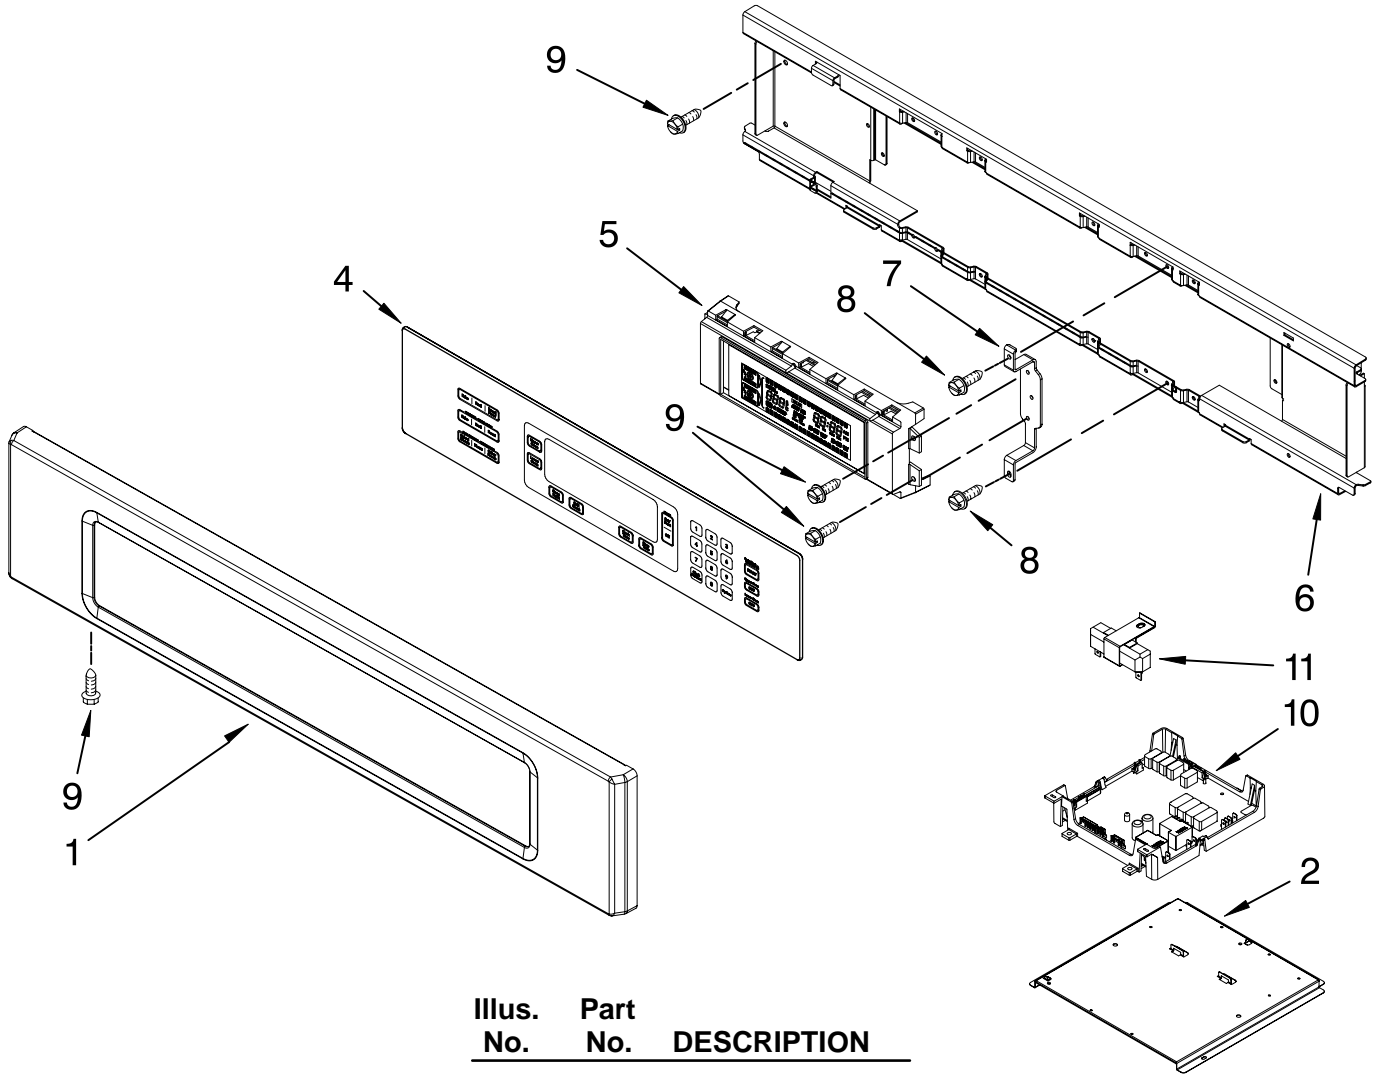

CONTROL PANEL PARTS

For Models:KEBS177SSS03
(Stainless)

Illus. No.	Part No.	DESCRIPTION

1	W10216220	Panel, Control
2	8303687	Support, Appliance Manager
4	8303879	Keyboard, Glass Touch
5	W10118733	User Interface
6	8303720	Backer, Control
7	8303887	Bracket, Enclosure (2)
8	4449154	Screw
9	3400832	Screw
10	W10119143	Appliance Manager
11	8304441	Resistor, Drop

FOR ORDERING INFORMATION REFER TO PARTS PRICE LIST