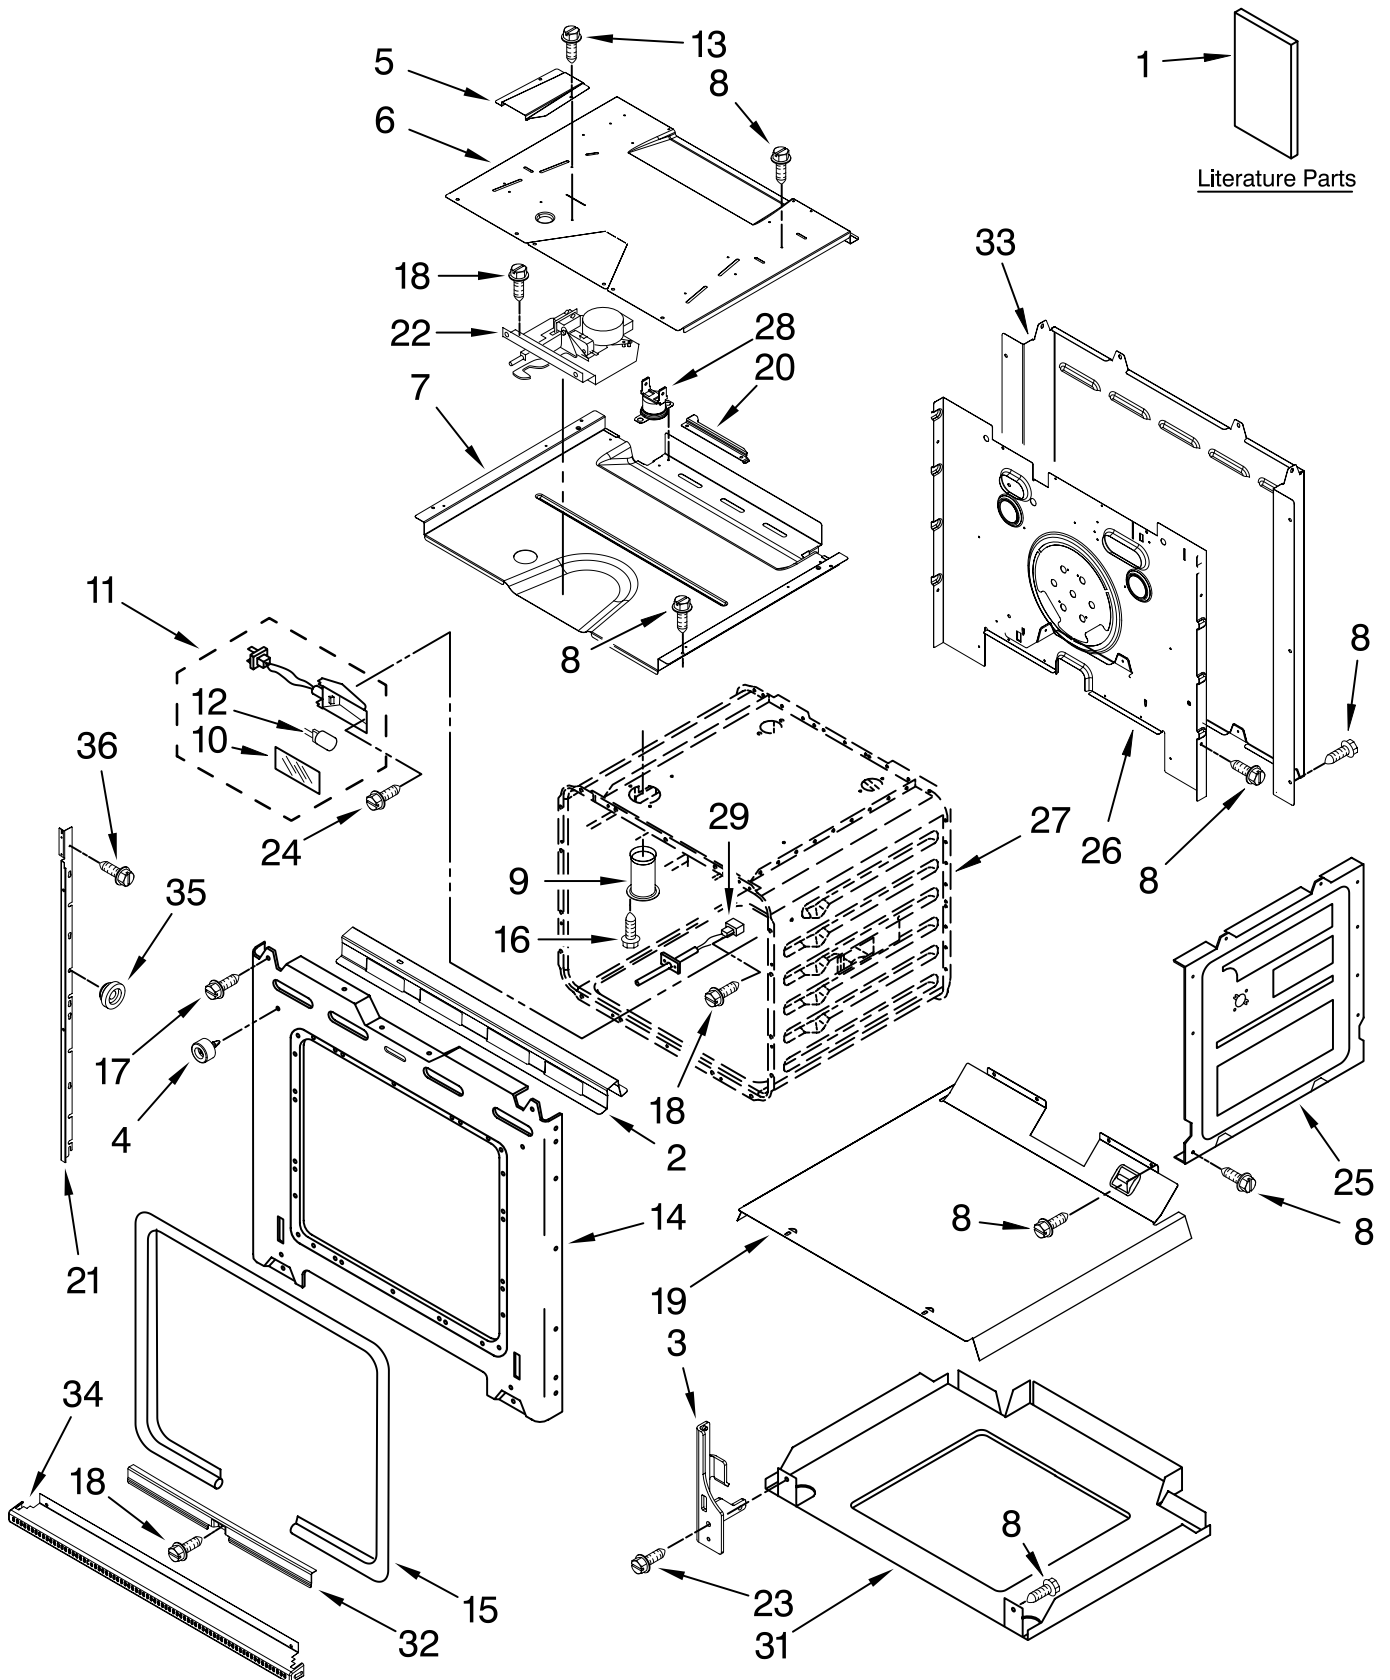

OVEN PARTS
 For Models: KEBS177SSS03
 (Stainless)

27" BUILT-IN ELECTRIC
 SINGLE OVEN
 THERMAL CONVECTION

FOR ORDERING INFORMATION REFER TO PARTS PRICE LIST

OVEN PARTS

For Models: KEBS177SSS03
(Stainless)

Illus. No.	Part No.	DESCRIPTION	Illus. No.	Part No.	DESCRIPTION	Illus. No.	Part No.	DESCRIPTION
1		Literature Parts	7	W10204469	Top Chassis	25	4455641	Side, Chassis
		Installation	8	4449809	Screw	26	8304304	Back, Chassis
		Instructions	9	4452158	Tube, Vent	27		Liner, Oven
	8304336	Oven	10	W10169756	Lens, Light			(Not serviceable)
	8304571	Undercounter	11	W10009940	Oven Light	28	8304452	Thermal Fuse 105C
	W10162180	Use & Care Guide			Assembly	29	W10131825	Sensor
		Tech Sheet	12	W10169757	Bulb, Light	31	8303772	Base, Chassis
	W10220952	English	13	3400832	Screw (2)	32	8304478	Retainer, Gasket
	W10220953	French	14	8304629	Frame, Front	33	8303517	Cover, Back
	8304335	Easy Set Guide	15	8304494	Gasket, Door	34	W10216231	Trim, Bottom Vent
		Safer Cooking Tips	16	3196176	Screw	35	4448444	Grommet, Mounting
	9762761	English	17	4449040	Screw			Rail
	W10065852	French	18	4449154	Screw	36	3400893	Screw (12)
2	W10153090	Bracket, Base	19	4451477	Support, Insulation	FOLLOWING PARTS		
3		Hinge Receiver	20	W10169348	Bracket,	NOT ILLUSTRATED		
	4455606	Right			Thermostat	INSULATION		
	4455605	Left	21		Mounting Rail, Side			
4	W10105790	Bumper, Door (2)		8303675BL	Right			
5	8303829	Exhaust, Vent Slope		8303676BL	Left			
6	W10181198	Divider, Center	22	W10195935	Latch, Mortorized		8303966	Insulation, Wrap
		Vent	23	4449743	Screw		8303968	Insulation, Back
			24	4449748	Screw			