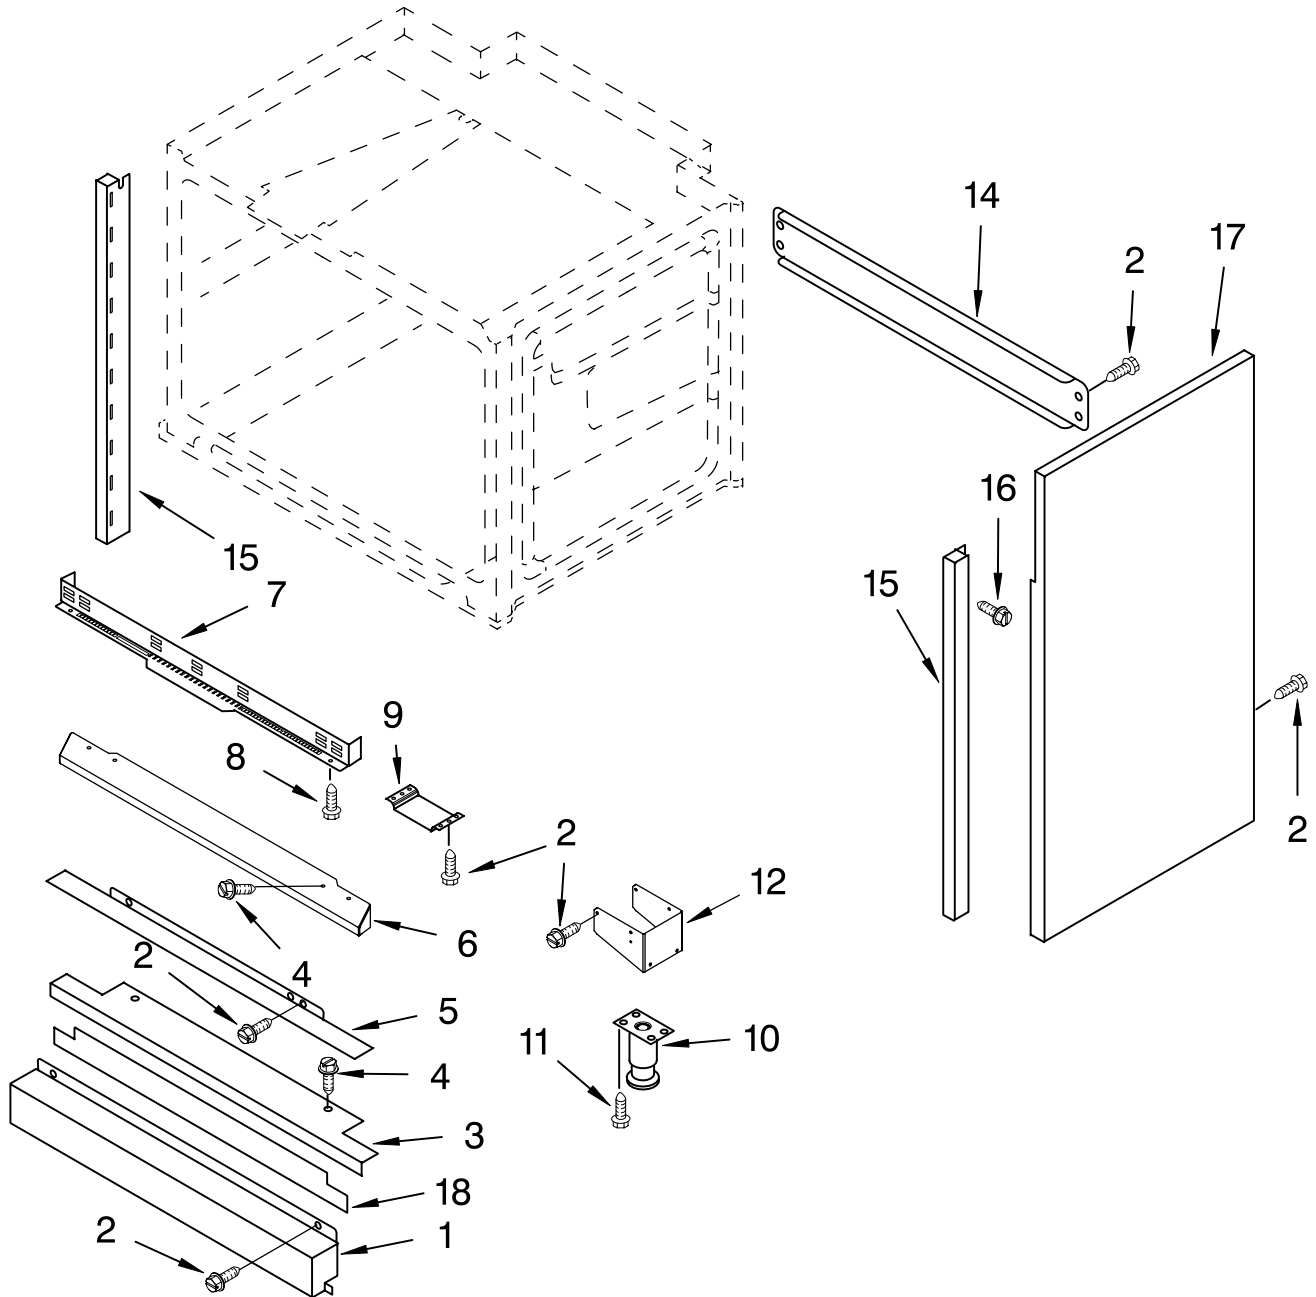

CHASSIS PARTS

For Model:KDRP463LSS04
(Stainless Steel)

Illus. No.	Part No.	DESCRIPTION
1	4452803	Vent, Bottom Lower
2	4449809	Screw, 8-18 x 3/8
3	8301087	Backer, Trim Lower
4	3400837	Screw, 8-18 x 3/8
5	8301225	Deflector, Center
6	8300978	Vent, Bottom Upper

Illus. No.	Part No.	DESCRIPTION
7	4455983	Vent, Center
	4453327	Gasket
	3400805	Screw (4)
8	3196537	Screw, 8-18 x 3/8
9	4455604	Bracket, Mounting Regulator
10	4452430	Foot Assembly
11	3400518	Screw, 5/16-12 x 5/8

Illus. No.	Part No.	DESCRIPTION
12	4455644	Gusset
14	4452434	Brace, Rear
15		Trim, Front
	4452804	Right Side
	4453205	Left Side
16	3196537	Screw, 8-18 x 3/8
17		Side Chassis
	4452418	Right Side
	4452419	Left Side
18	8300154	Insulation

FOR ORDERING INFORMATION REFER TO PARTS PRICE LIST