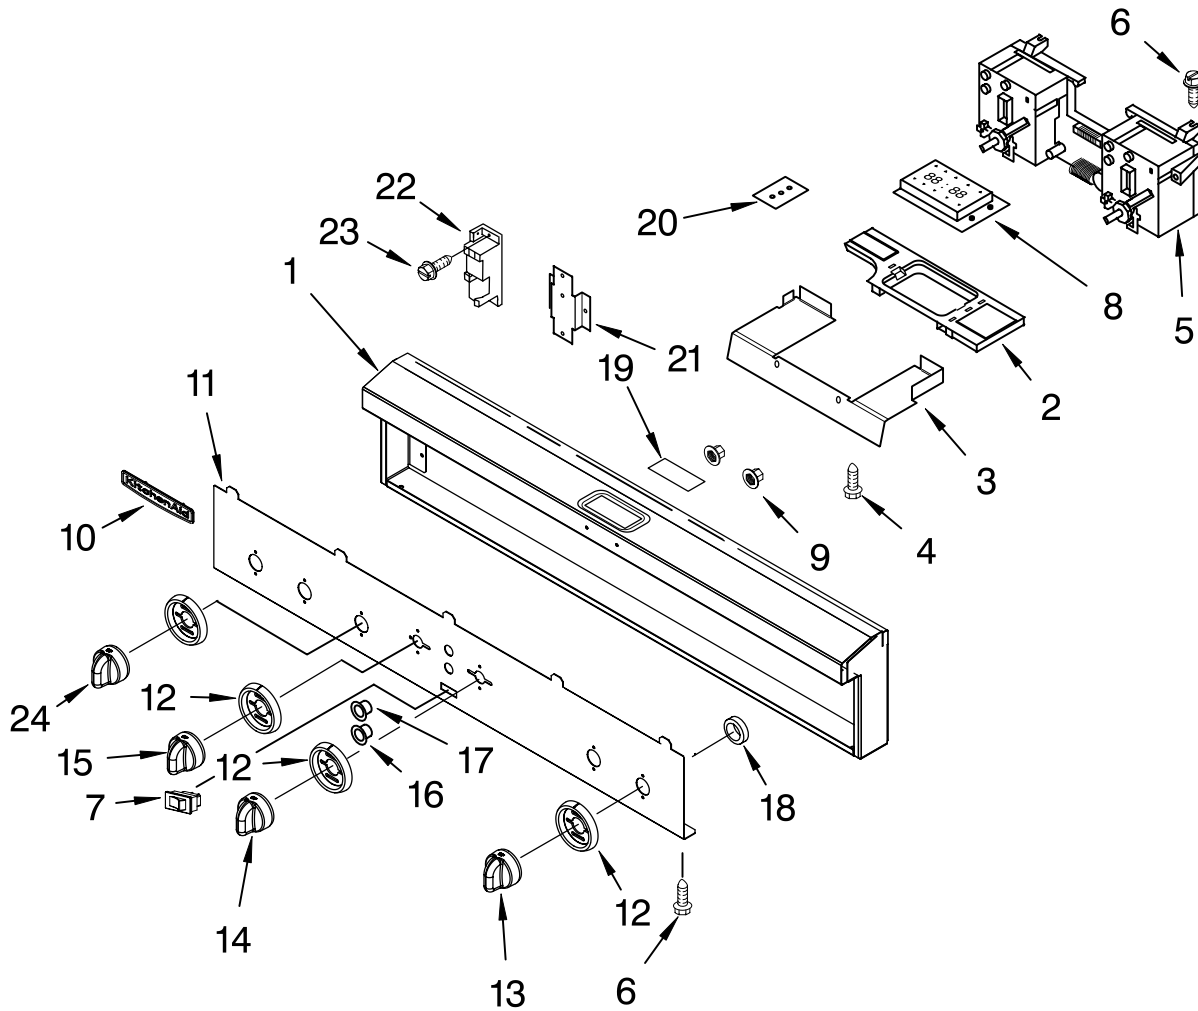

CONTROL PANEL PARTS

For Model:KDRP463LSS04
(Stainless Steel)

Illus. No.	Part No.	DESCRIPTION	Illus. No.	Part No.	DESCRIPTION	Illus. No.	Part No.	DESCRIPTION
1	8300208	Panel, Control	9	2004333	Palnut	17	4452997	Button, Enter
2	4453000	Bracket, Display	10	2005292	Nameplate	18	4455719	Spacer Ring
3	8300805	Bracket, Display Mounting	11	8301490	Face, Control Panel	19	4455806	Glass, Display
4	3196537	Screw, 8-18 x 3/8	12	4455192	Bezel, Knob	20	3192439	Seal, Limiter
5	8300203	Control, Zodiac	13	4454970	Knob, Control	21	8285005	Bracket, Spark Module
6	3196184	Screw, 6-19 x 1	14	4455115	Knob, Temp/Time	22	8522426	Module, Spark
7	4452842	Switch, Rocker	15	4455141	Knob, Selector	23	3400843	Screw
8	4452999	Module, Display	16	4452998	Button, Cancel	24	8284743	Knob, Grill

FOR ORDERING INFORMATION REFER TO PARTS PRICE LIST