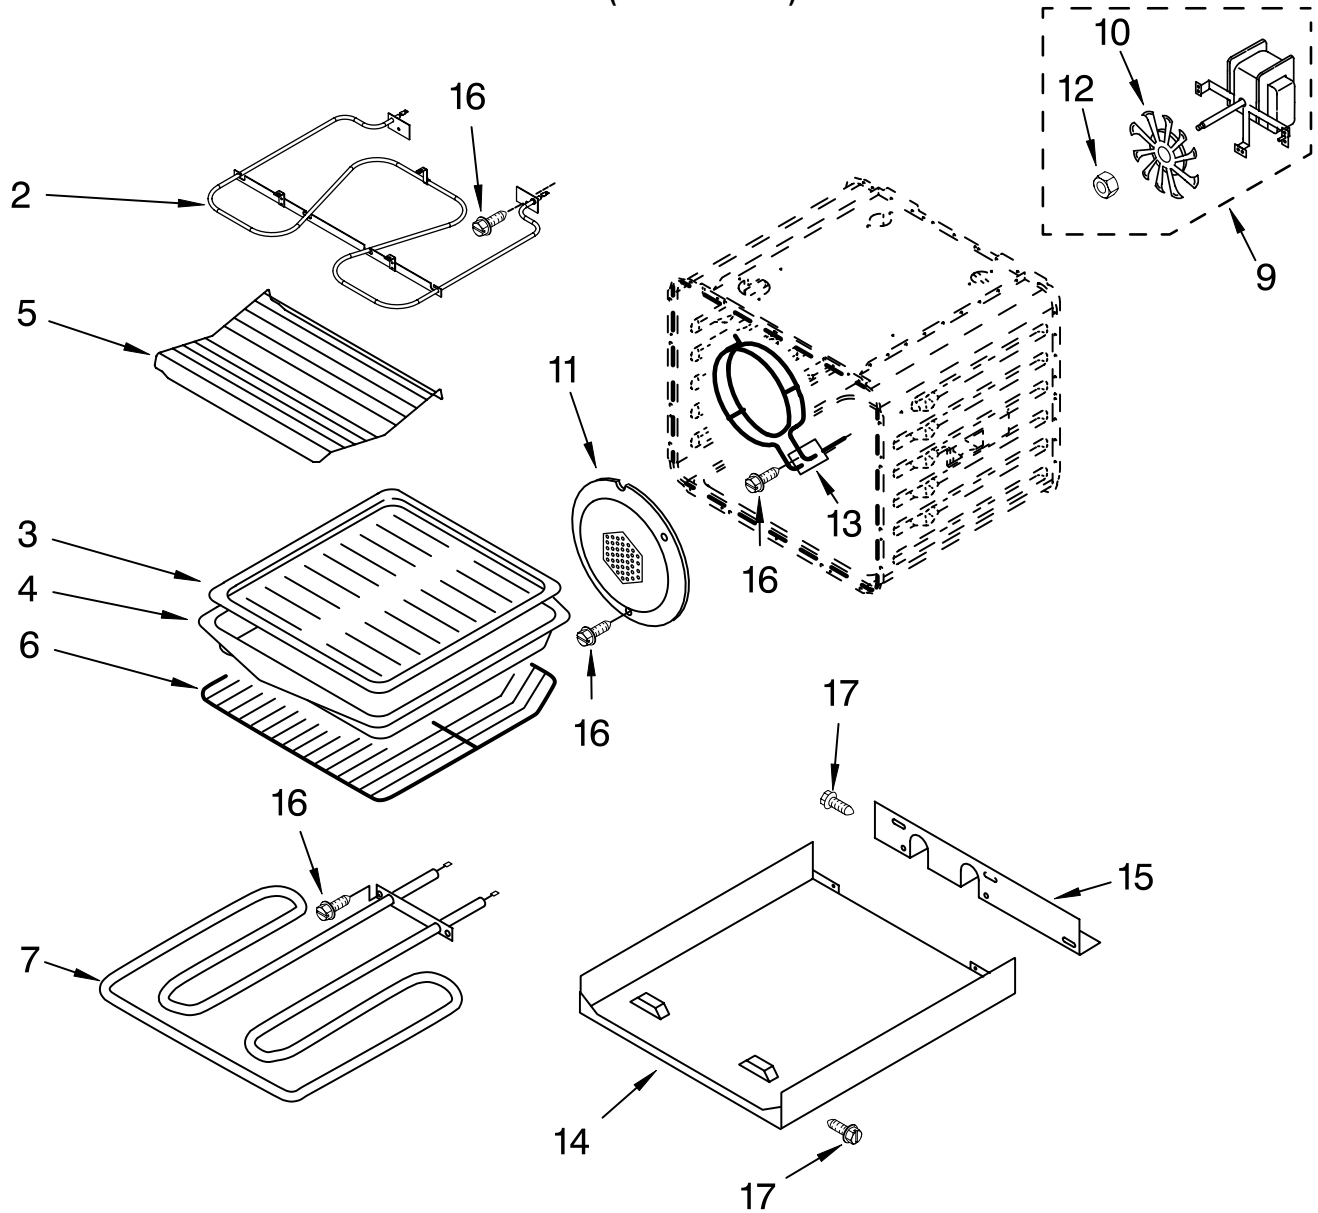

INTERNAL OVEN PARTS

For Model:KDRP463LSS04
(Stainless Steel)

Illus. No.	Part No.	DESCRIPTION
2	4456105	Element, Broil
	4449154	Screw
3	3195996	Grill, Broiler
4	3196076	Pan, Broiler
5	3181534	Rack, Roasting
6	8300796	Rack, Oven

Illus. No.	Part No.	DESCRIPTION
7	8300204	Element, Hidden Bake
9	4451583	Motor, Convection
10	4452226	Blade, Fan
11	4448418	Cover, Fan
12	4452227	Nut
13	4452157	Element, Convection

Illus. No.	Part No.	DESCRIPTION
14	8300799	Tray, Hidden Bake
15	8300800	Cover, Access
16	4449154	Screw, 8-32 x .440
17	4449809	Screw, 8-18 x 3/8

FOR ORDERING INFORMATION REFER TO PARTS PRICE LIST