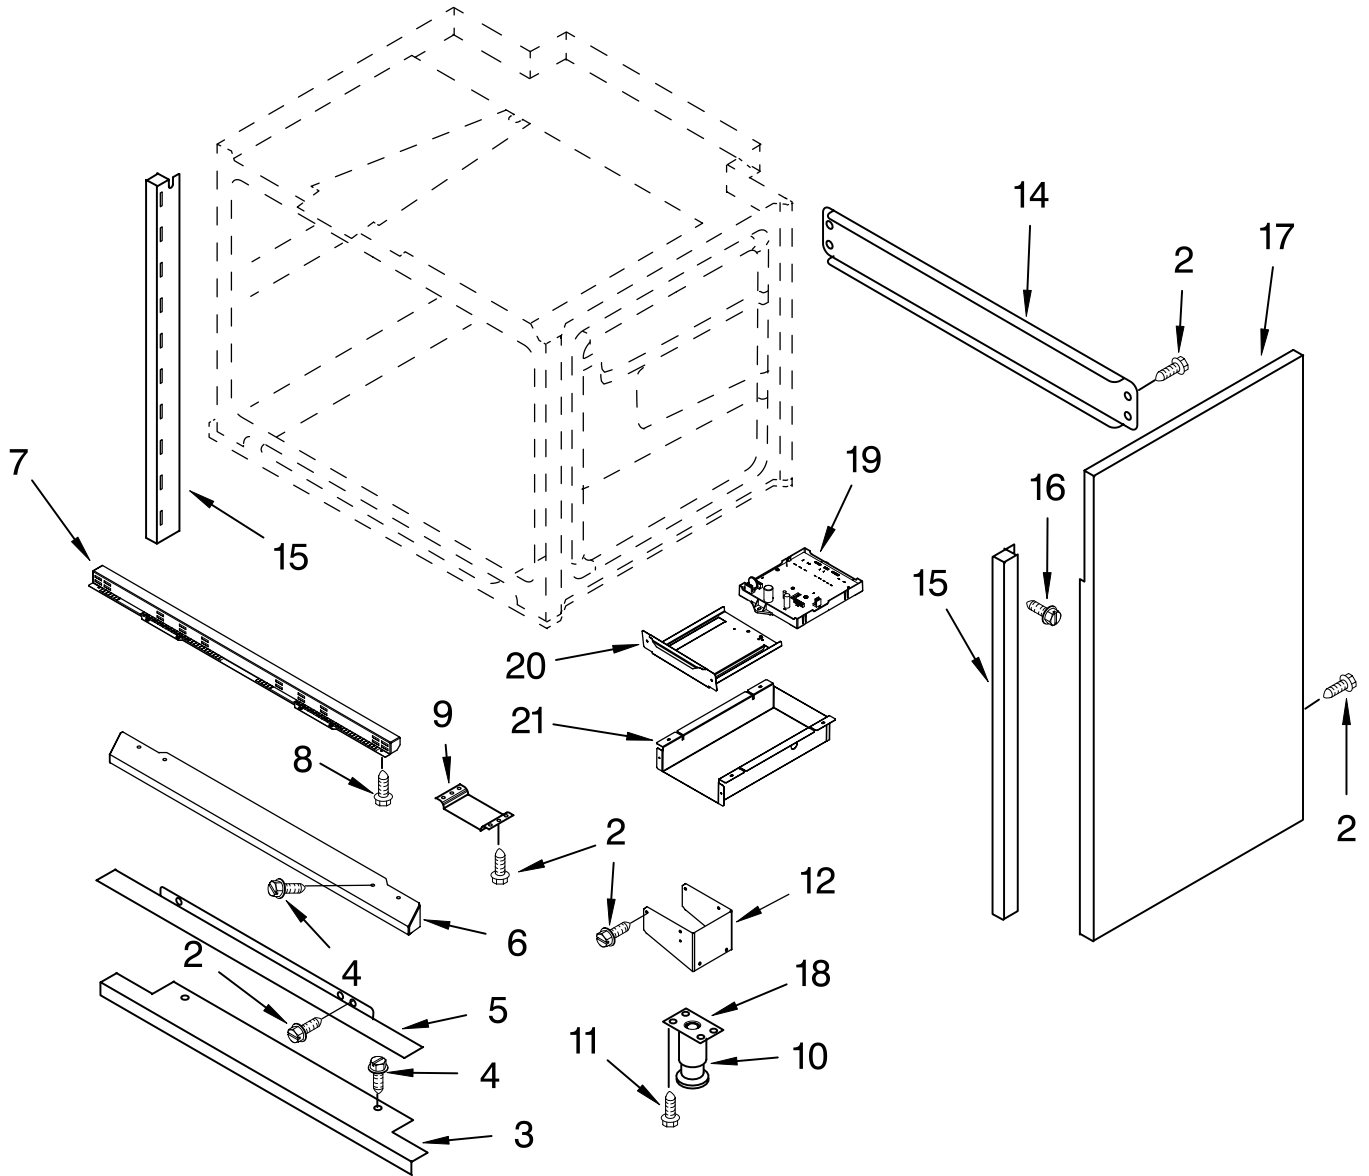

CHASSIS PARTS

For Model:KDRP487MSS03

(Stainless Steel)

Illus. No.	Part No.	DESCRIPTION
2	4449809	Screw, 8-18 x 3/8
3	8301141	Backer, Trim Lower
4	3400837	Screw, 8-18 x 3/8
5	8301137	Deflector, Center
6	8301138	Vent, Bottom Upper
7	8302545	Vent, Center
	8301576	Gasket
	3400805	Screw (4)
8	3196537	Screw, 8-18 x 3/8
9	9759092	Bracket, Mounting Regulator

Illus. No.	Part No.	DESCRIPTION
10	9759117	Foot Assembly
11	3400518	Screw, 5/16-12 x 5/8
12	4455644	Gusset
14	9760674	Brace, Rear
15	8301133	Trim, Front
	8301134	Right Side
	8301134	Left Side
16	3400805	Screw, 8-18 x 3/8

Illus. No.	Part No.	DESCRIPTION
17		Side Chassis
	4457201	Right Side
	4457202	Left Side
	3400837	Screw
18	9759118	Plate, Mounting
19	8301195	Control, Master
20	8302528	Box, Control
21	8301577	Bracket, Control Box

FOR ORDERING INFORMATION REFER TO PARTS PRICE LIST