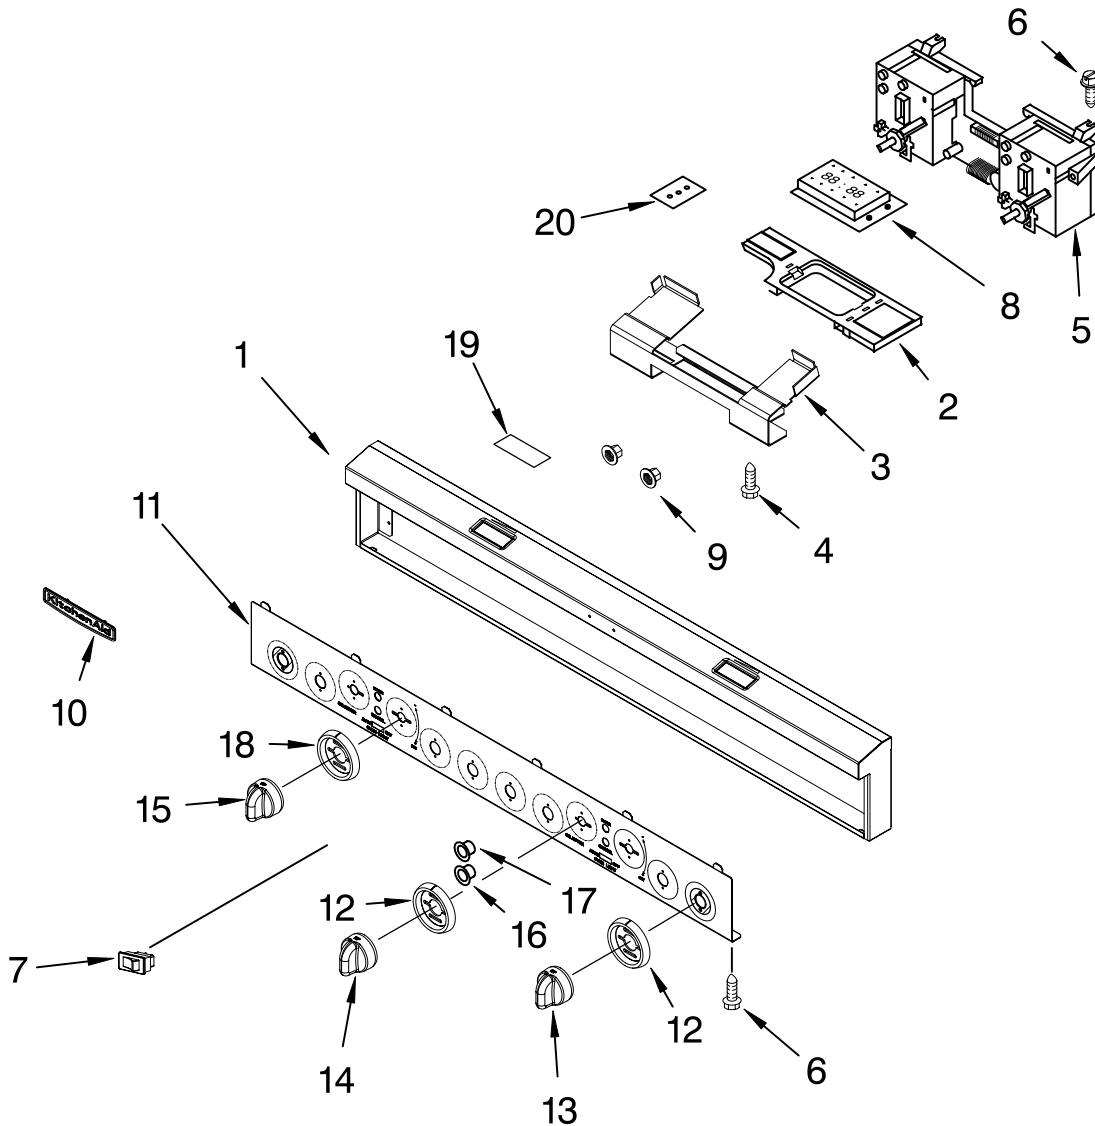

Illus. No.	Part No.	DESCRIPTION
7	4452155	Element, Bake
9	4451583	Motor, Convection
10	4452226	Blade, Fan
11	4448418	Cover, Fan
12	4452227	Nut
13	4452157	Element, Convection

Illus. No.	Part No.	DESCRIPTION
14	4455035	Tray, Hidden Bake
15	4450039	Cover, Access
16	4449154	Screw, 8-32 x .440
17	4449809	Screw, 8-18 x 3/8

FOR ORDERING INFORMATION REFER TO PARTS PRICE LIST

CONTROL PANEL PARTS

For Model:KDRP487MSS03

(Stainless Steel)

Illus. No.	Part No.	DESCRIPTION
1	4457197	Panel, Control
2	4453000	Bracket, Display
3	4457171	Display, Mounting Bracket
4	3196537	Screw, 8-18 x 3/8
5	8300203	Control, Zodiac
6	4449899	Screw, 6-19 x 1