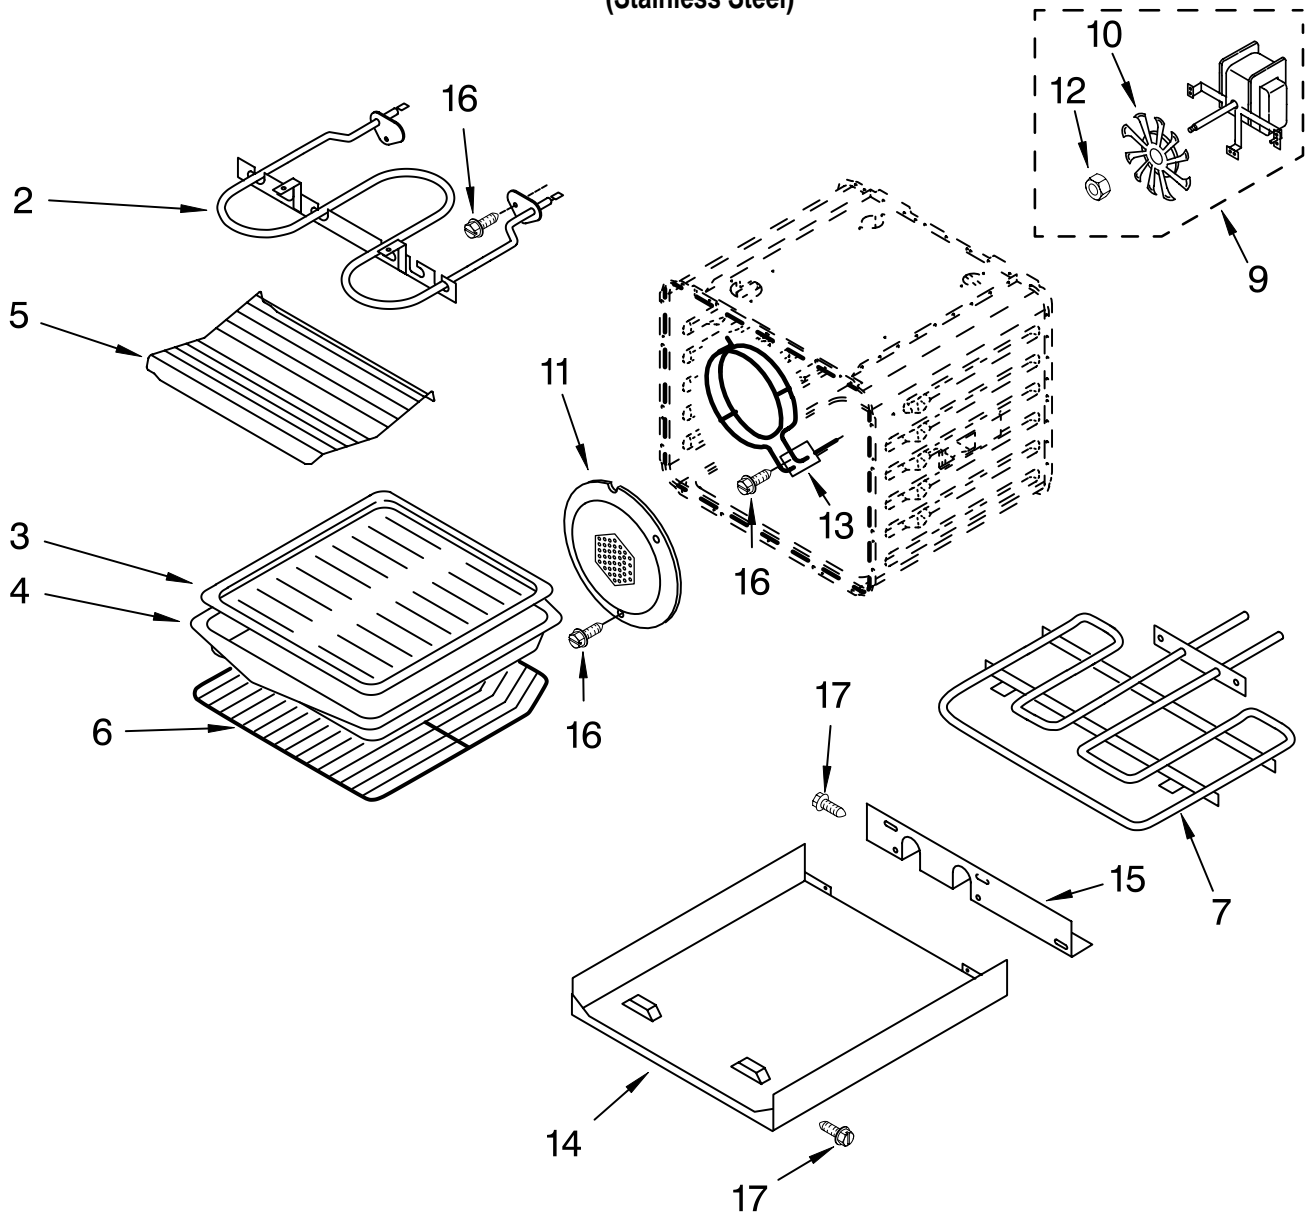

INTERNAL OVEN PARTS

For Model:KDRP487MSS03

(Stainless Steel)

Illus. No.	Part No.	DESCRIPTION
2	4456103	Element, Broil
	4449154	Screw
3	4457277	Grill, Broiler
4	4457276	Pan, Broiler
5	3181534	Rack, Roasting
6	4448716	Rack, Oven

Illus. No.	Part No.	DESCRIPTION
7	4452155	Element, Bake
9	4451583	Motor, Convection
10	4452226	Blade, Fan
11	4448418	Cover, Fan
12	4452227	Nut
13	4452157	Element, Convection

Illus. No.	Part No.	DESCRIPTION
14	4455035	Tray, Hidden Bake
15	4450039	Cover, Access
16	4449154	Screw, 8-32 x .440
17	4449809	Screw, 8-18 x 3/8

FOR ORDERING INFORMATION REFER TO PARTS PRICE LIST