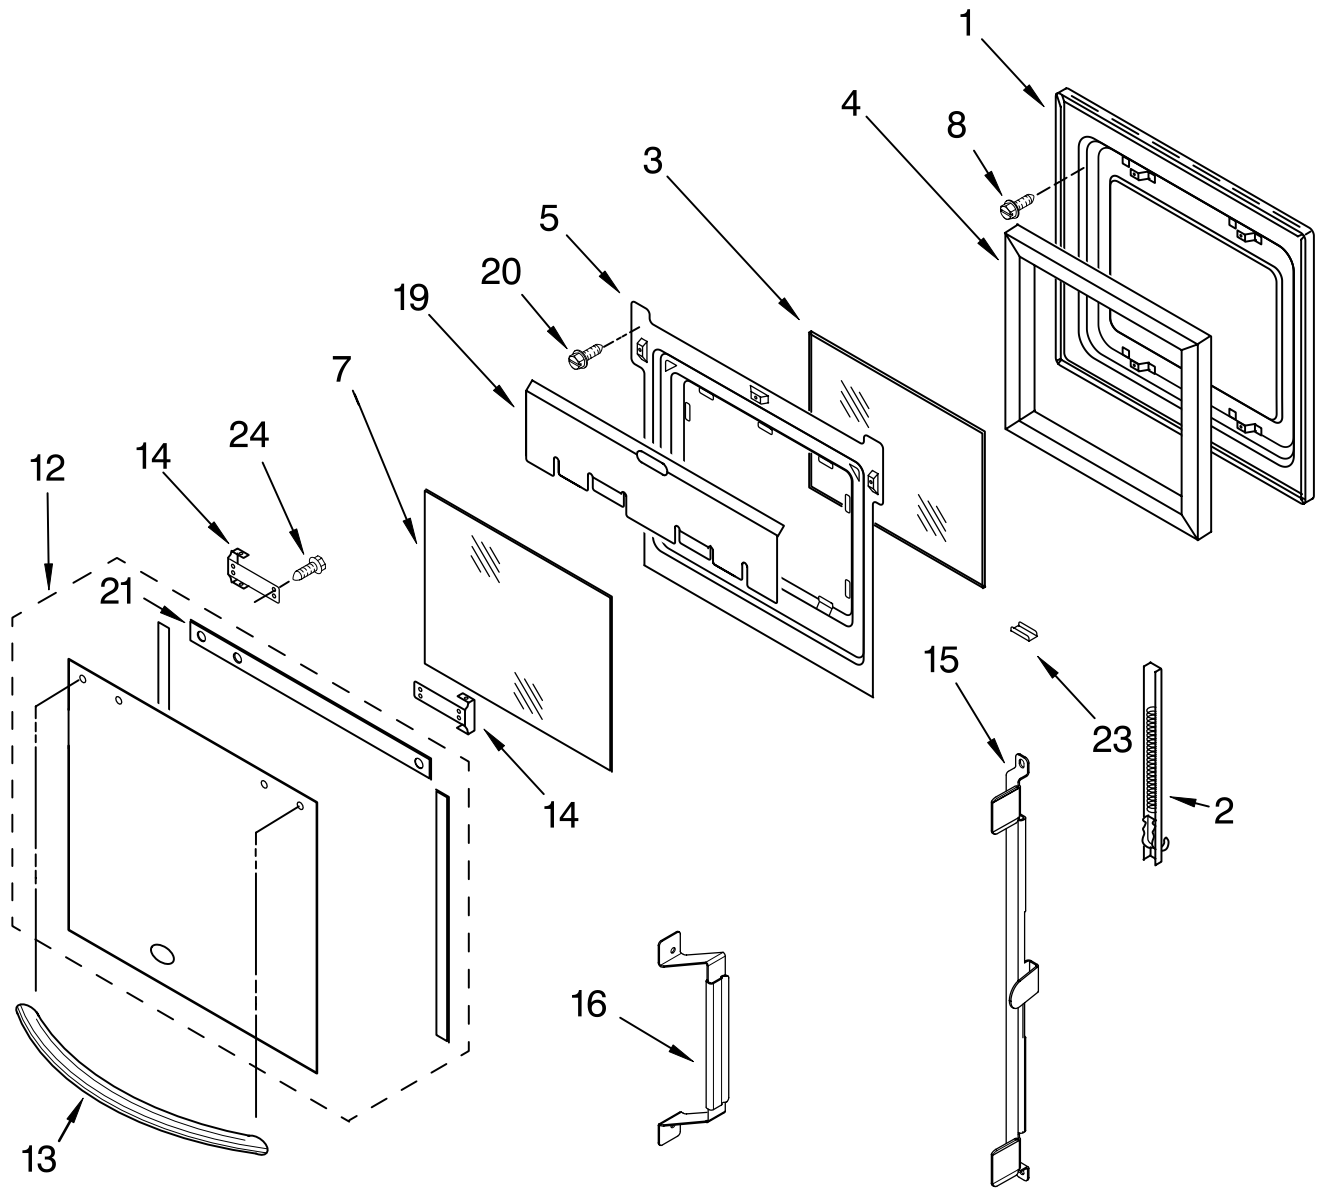

**FOLLOWING PARTS
NOT ILLUSTRATED**

INSULATION

4449314 Insulation, Wrap
4450363 Insulation, Back

FOR ORDERING INFORMATION REFER TO PARTS PRICE LIST

OVEN DOOR PARTS

For Model:KDRP487MSS03

(Stainless Steel)

Illus. No.	Part No.	DESCRIPTION	Illus. No.	Part No.	DESCRIPTION	Illus. No.	Part No.	DESCRIPTION
1	4457125	Door Liner	8	4449743	Screw, 8-32 x 3/8	16	8302094	Bracket, Central
2	9760571	Hinge, Door R.Side	12	8302467	Assy, Door Glass	19	4450360	Shield, Heat
	9760572	L.Side	13	9760537	Door Handle	20	4449809	Screw, 8-18 x 3/8
3	4449251	Glass, Inner	14	4455803	Bracket, Handle Right Hand	21	8300853	Seal, Door Top
4	4451720	Insulation, Door		4455804	Left Hand	23	4451432	Retainer, Clip
5	8300776	Retainer, Glass		3400832	Screw	24	3196184	Screw, 8-32 x .548
7	4449247	Glass, Inner	15	8302092	Bracket, Side			