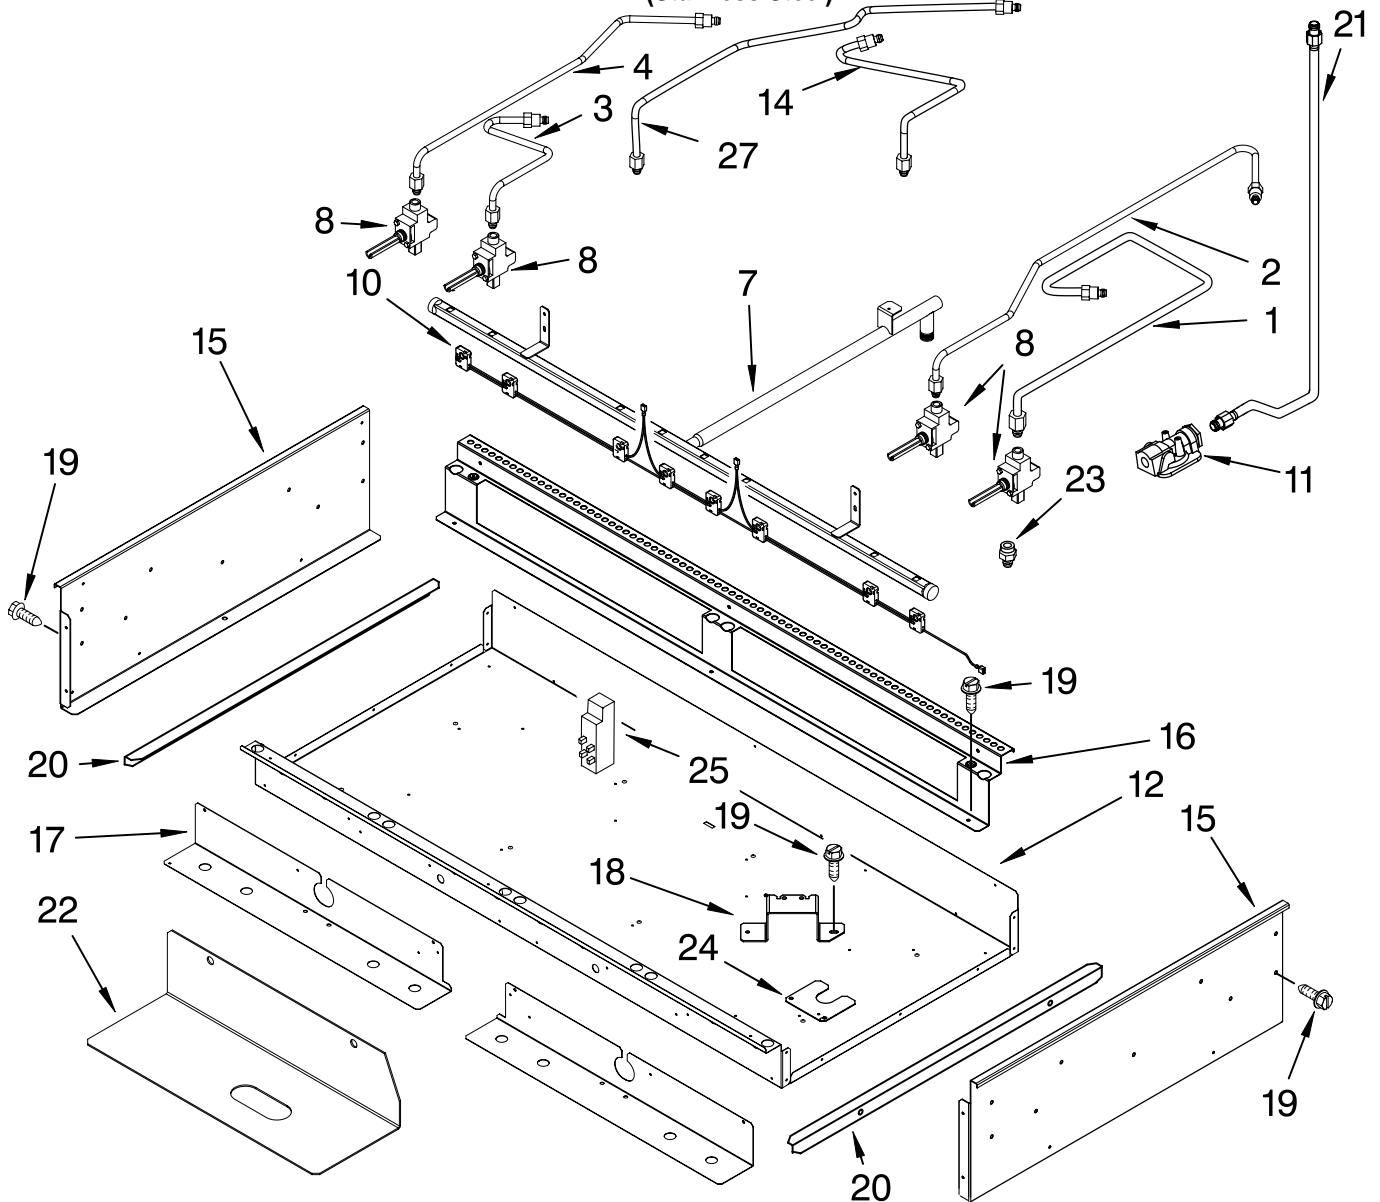

BURNER BOX AND MANIFOLD PARTS

For Model:KDRP487MSS03

(Stainless Steel)

Illus. No.	Part No.	DESCRIPTION	Illus. No.	Part No.	DESCRIPTION	Illus. No.	Part No.	DESCRIPTION
1	8300231	Tubing, Gas Burner – RF	10	4457318	Burner Switch & Harness Assembly	20	4454974	Rail, Support RH & LH
	4455078	30"		3191387	Seal, Switch	21	8302193	Tube, Manifold
2	8301938	Center Right	11	9759091	Pressure Regulator	22	8301579	Bracket, Control Panel
	8302040	Tubing, Gas Burner – RR	12	4457205	Box, Burner		3177991	Screw
3	8300187	Tubing, Gas Burner – LF	14	8301937	Tubing, Gas Burner – CF	23		Adapter
4	8300188	Tubing, Gas Burner – LR	15		Side, Burner Box		4453116	1/2" Female
7	4457207	Manifold Assembly Right Side		8285487	Right Side		4453115	1/2" Male
8		Valve, Burner		8285488	Left Side		4450118	Nut, 6–32 U Type
	4456818	(Bronze)	16	9759141	Support, Rear	24	9760562	Cover, Manifold Slot
	4456816	(Red)	17		Support, Cooktop		8522426	Module, Spark
	8523704	Bolt (4)		9760560	R.Side	27	8301936	Tubing, Gas Burner – CR
				9760561	L.Side			
			18	3192811	Bracket, Burner			
			19	3177991	Screw, 8–18 x 1/4			

FOR ORDERING INFORMATION REFER TO PARTS PRICE LIST