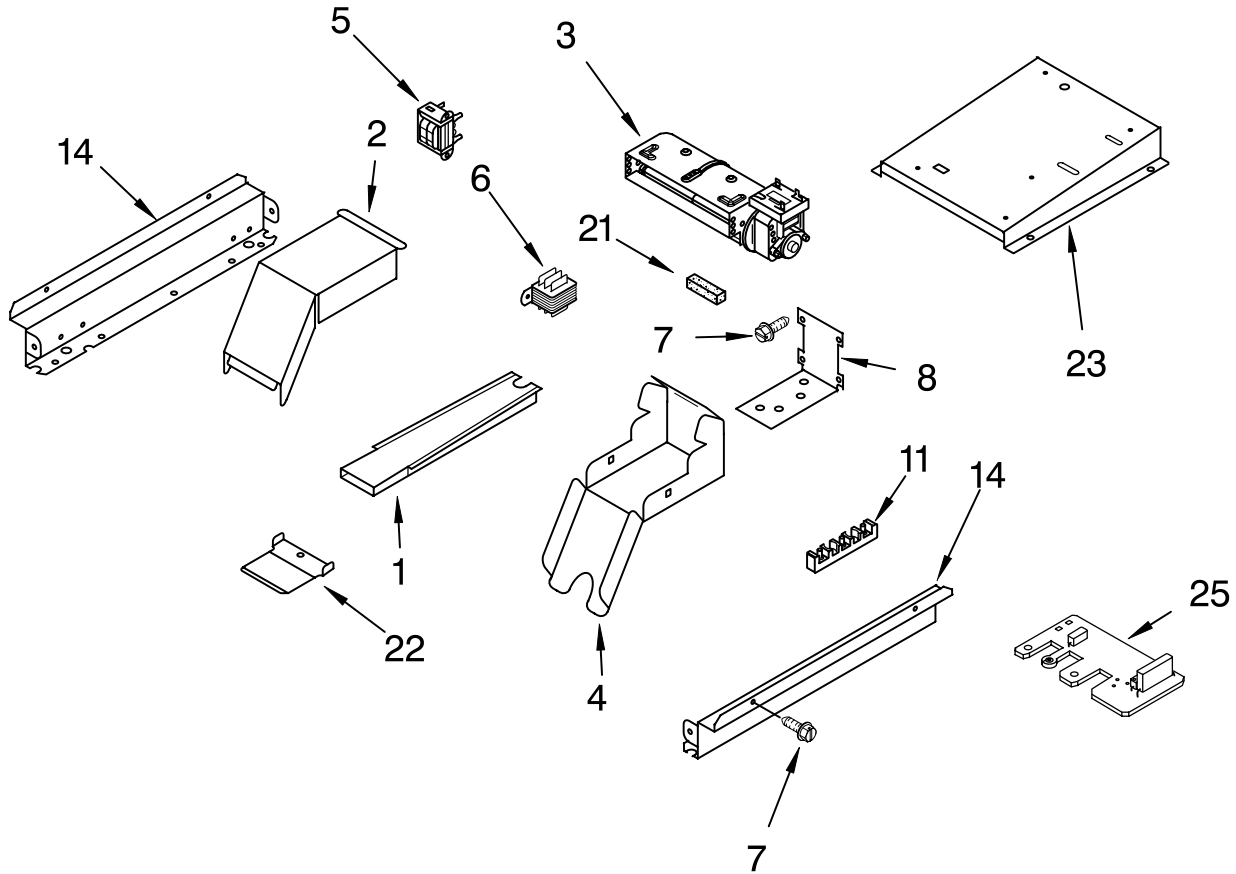

TOP VENTING PARTS

For Model:KDRP487MSS03

(Stainless Steel)

Illus. No.	Part No.	DESCRIPTION	Illus. No.	Part No.	DESCRIPTION	Illus. No.	Part No.	DESCRIPTION
1	4451759	Vent, Exhaust	6	8300642	Transformer, Control	21	4451758	Seal, Foam
2	4455178	Elbow, Vent-Top	7	4449809	Screw, 8-18 x 3/8	22	4452489	Deflector, Vent Box
3	8300223	Blower 60MM	8	4455352	Bracket, Blower	23	8301489	Bracket, Control Mounting
	4449809	Screw (4)	11	4449868	Block, Terminal Side, Control Top	25	4451985	Suppressor
	3400015	Screw (1)	14	4457220	L.Hand		3400080	Screw (4)
4	4455177	Elbow, Vent-Bottom		4452442	R.Hand			
5	6610122	Transformer, Light						

FOR ORDERING INFORMATION REFER TO PARTS PRICE LIST