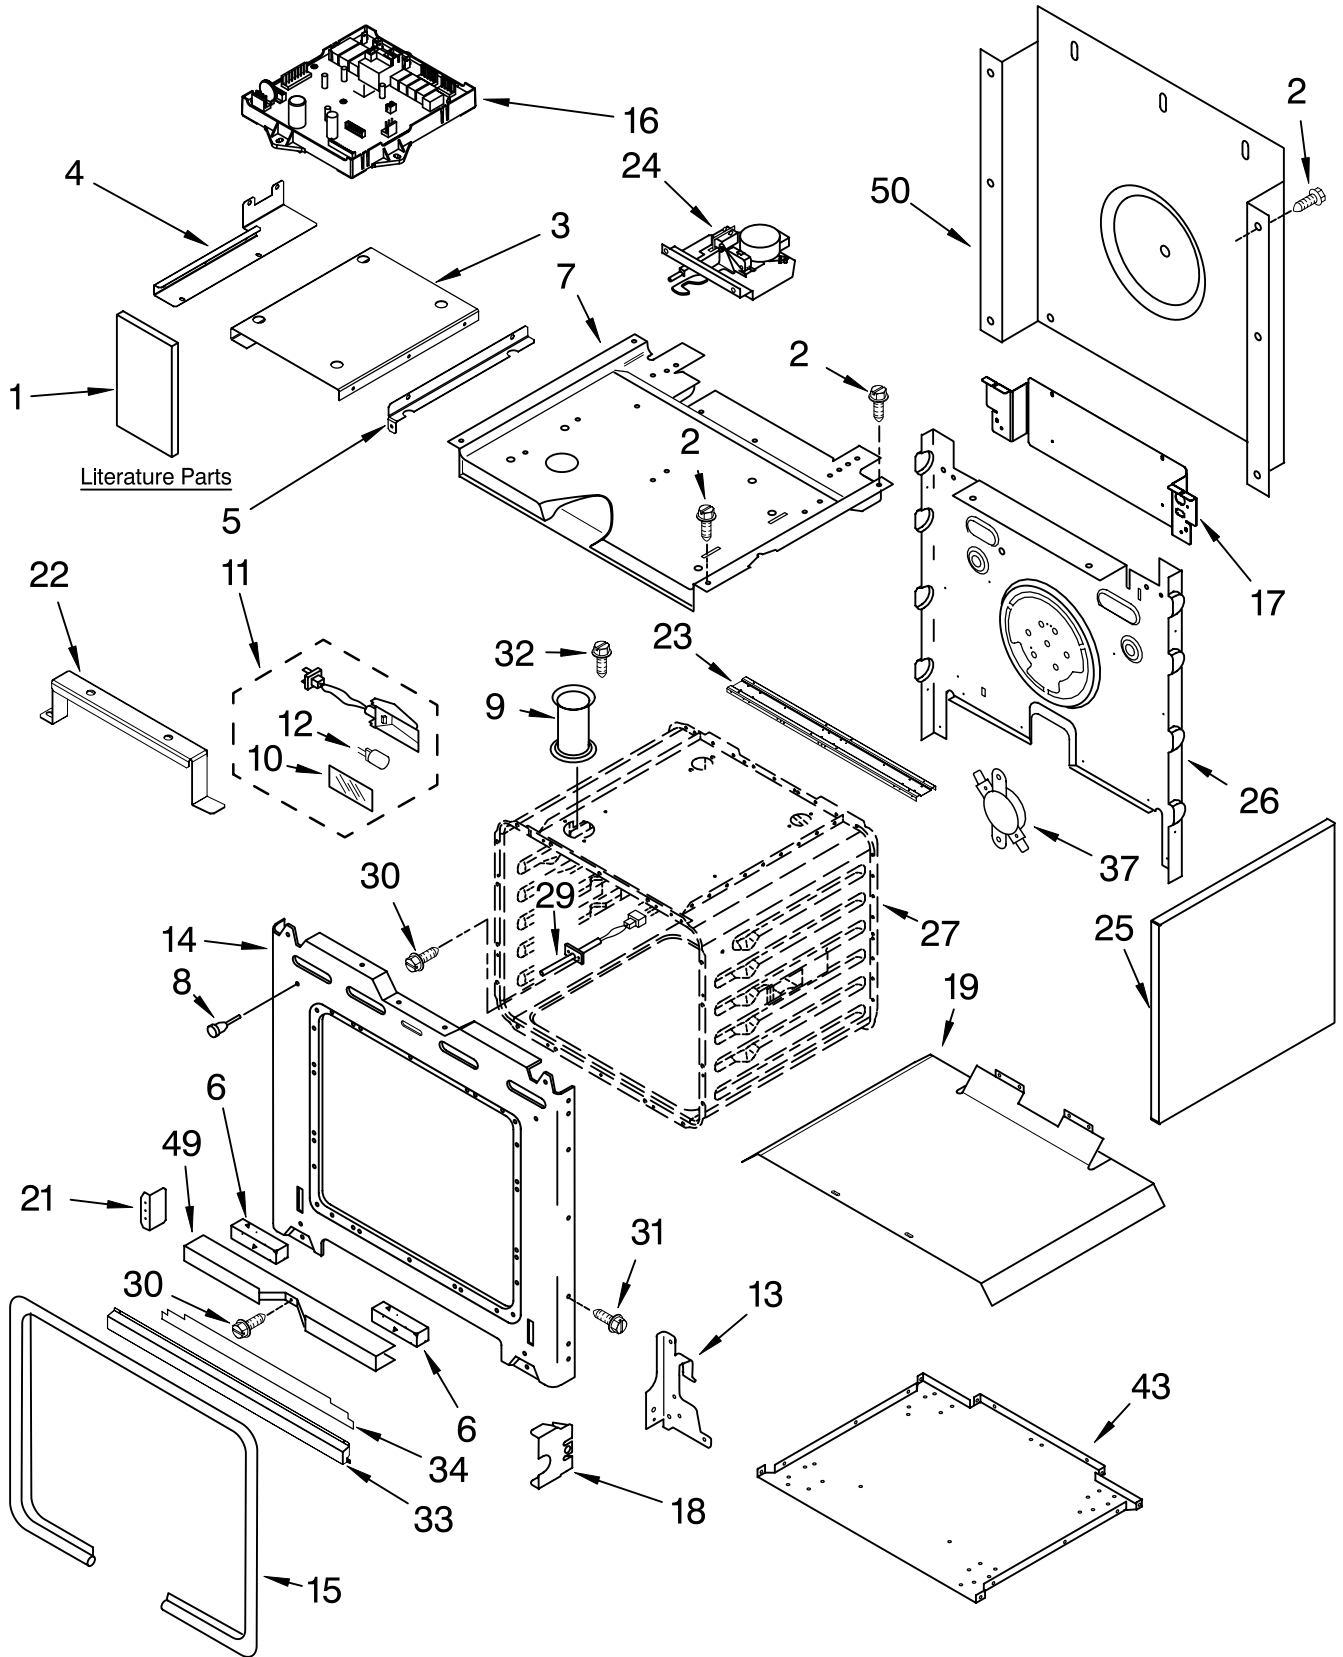

OVEN PARTS
For Model:KDRP487MSS03
(Stainless Steel)

48" KITCHENAID
FREE STANDING RANGE
DUAL FUEL

FOR ORDERING INFORMATION REFER TO PARTS PRICE LIST

OVEN PARTS

For Model:KDRP487MSS03
(Stainless Steel)

Illus. No.	Part No.	DESCRIPTION	Illus. No.	Part No.	DESCRIPTION	Illus. No.	Part No.	DESCRIPTION
1		Literature Parts	13		Hinge Receiver	31	4449040	Screw, 8-18 x 3/8
	8302571	Installation Instructions		4455605	Left Hand	32	3196176	Screw, 8-18 x 1/2
	8301284	Use & Care Guide	14	4455610	Right Hand	33	4457319	Vent, Bottom Lower
	8302546	Tech Sheet	15	4455380	Frame, Front		4449809	Screw
	9759441	Conversion Instructions	16		Gasket, Door	34	8300825	Insulation, Bottom Vent
	3191638	Safer Cooking Tips		8301182	Control, Zodiac (Assist, Rt Side)	37	9759242	Thermostat (TOD) (Temp.) SPST
2	4449809	Screw, 8-18 x 3/8		8301583	Control, Zodiac (Assist Lft Side)	43	8302289	Base, Chassis
3	8301573	Bracket, Control Support	17	8301254	Filler, Rear	49	4448933	Retainer, Gasket
4	8302394	Bracket, Control (Left Side)	18	4452152	Bracket, Mounting	50	4451747	Cover, Back
5	8301574	Bracket, Control (Right Side)	19	4451476	Support, Insulation			
6	4452260	Spacer, Foam	21	4455510	Bracket, Support			
7	8302191	Top, Chassis	22	4457204	Support, Wiring			
8	4448520	Bumper, Door		3400099	Screw			
9	4452158	Tube, Vent	23	8301159	Channel, Support			
10	4452163	Lens, Light	24	9759525	Latch, Motorized			
11	4448972	Oven Light Assy	25	4455641	Side, Chassis			
	4449748	Screw	26	4452232	Back, Chassis			
12	4452164	Bulb, Light	27		Liner, Oven (Not serviceable)			
			29	4455636	Sensor			
			30	4449154	Screw, 8-32 x .440			