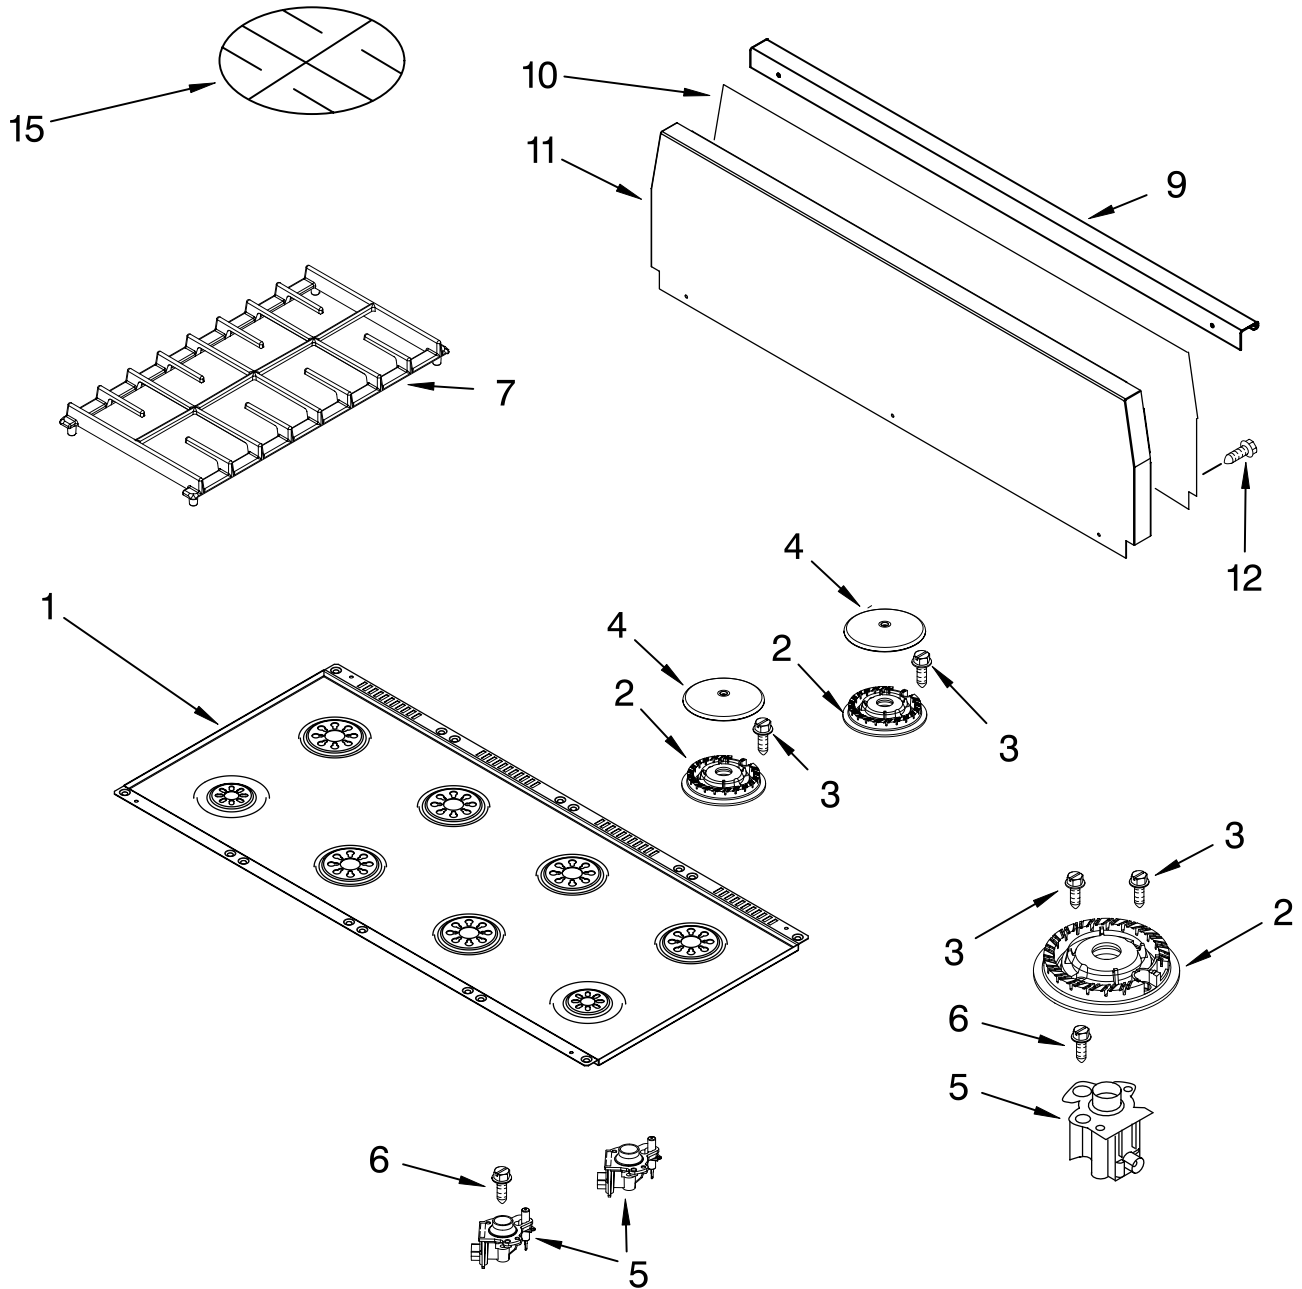

FOR ORDERING INFORMATION REFER TO PARTS PRICE LIST

TOP VENTING PARTS

For Model:KDRP487MSS03

(Stainless Steel)

Illus. No.	Part No.	DESCRIPTION	Illus. No.	Part No.	DESCRIPTION	Illus. No.	Part No.	DESCRIPTION
1	4451759	Vent, Exhaust	6	8300642	Transformer, Control	21	4451758	Seal, Foam
2	4455178	Elbow, Vent-Top	7	4449809	Screw, 8-18 x 3/8	22	4452489	Deflector, Vent Box
3	8300223	Blower 60MM	8	4455352	Bracket, Blower	23	8301489	Bracket, Control Mounting
	4449809	Screw (4)	11	4449868	Block, Terminal Side, Control Top	25	4451985	Suppressor
	3400015	Screw (1)	14	4457220	L.Hand		3400080	Screw (4)
4	4455177	Elbow, Vent-Bottom		4452442	R.Hand			
5	6610122	Transformer, Light						

FOR ORDERING INFORMATION REFER TO PARTS PRICE LIST

COOKTOP PARTS

For Model:KDRP487MSS03

(Stainless Steel)

Illus. No.	Part No.	DESCRIPTION
1	8302148	Cooktop
2	4455849	Burner Head (Turbi)
	4455979	(Auxi)
3	3368921	Screw, 7-18 x 3/4
4	4455243	Cap, Burner (14K)
	8284669	(6K)