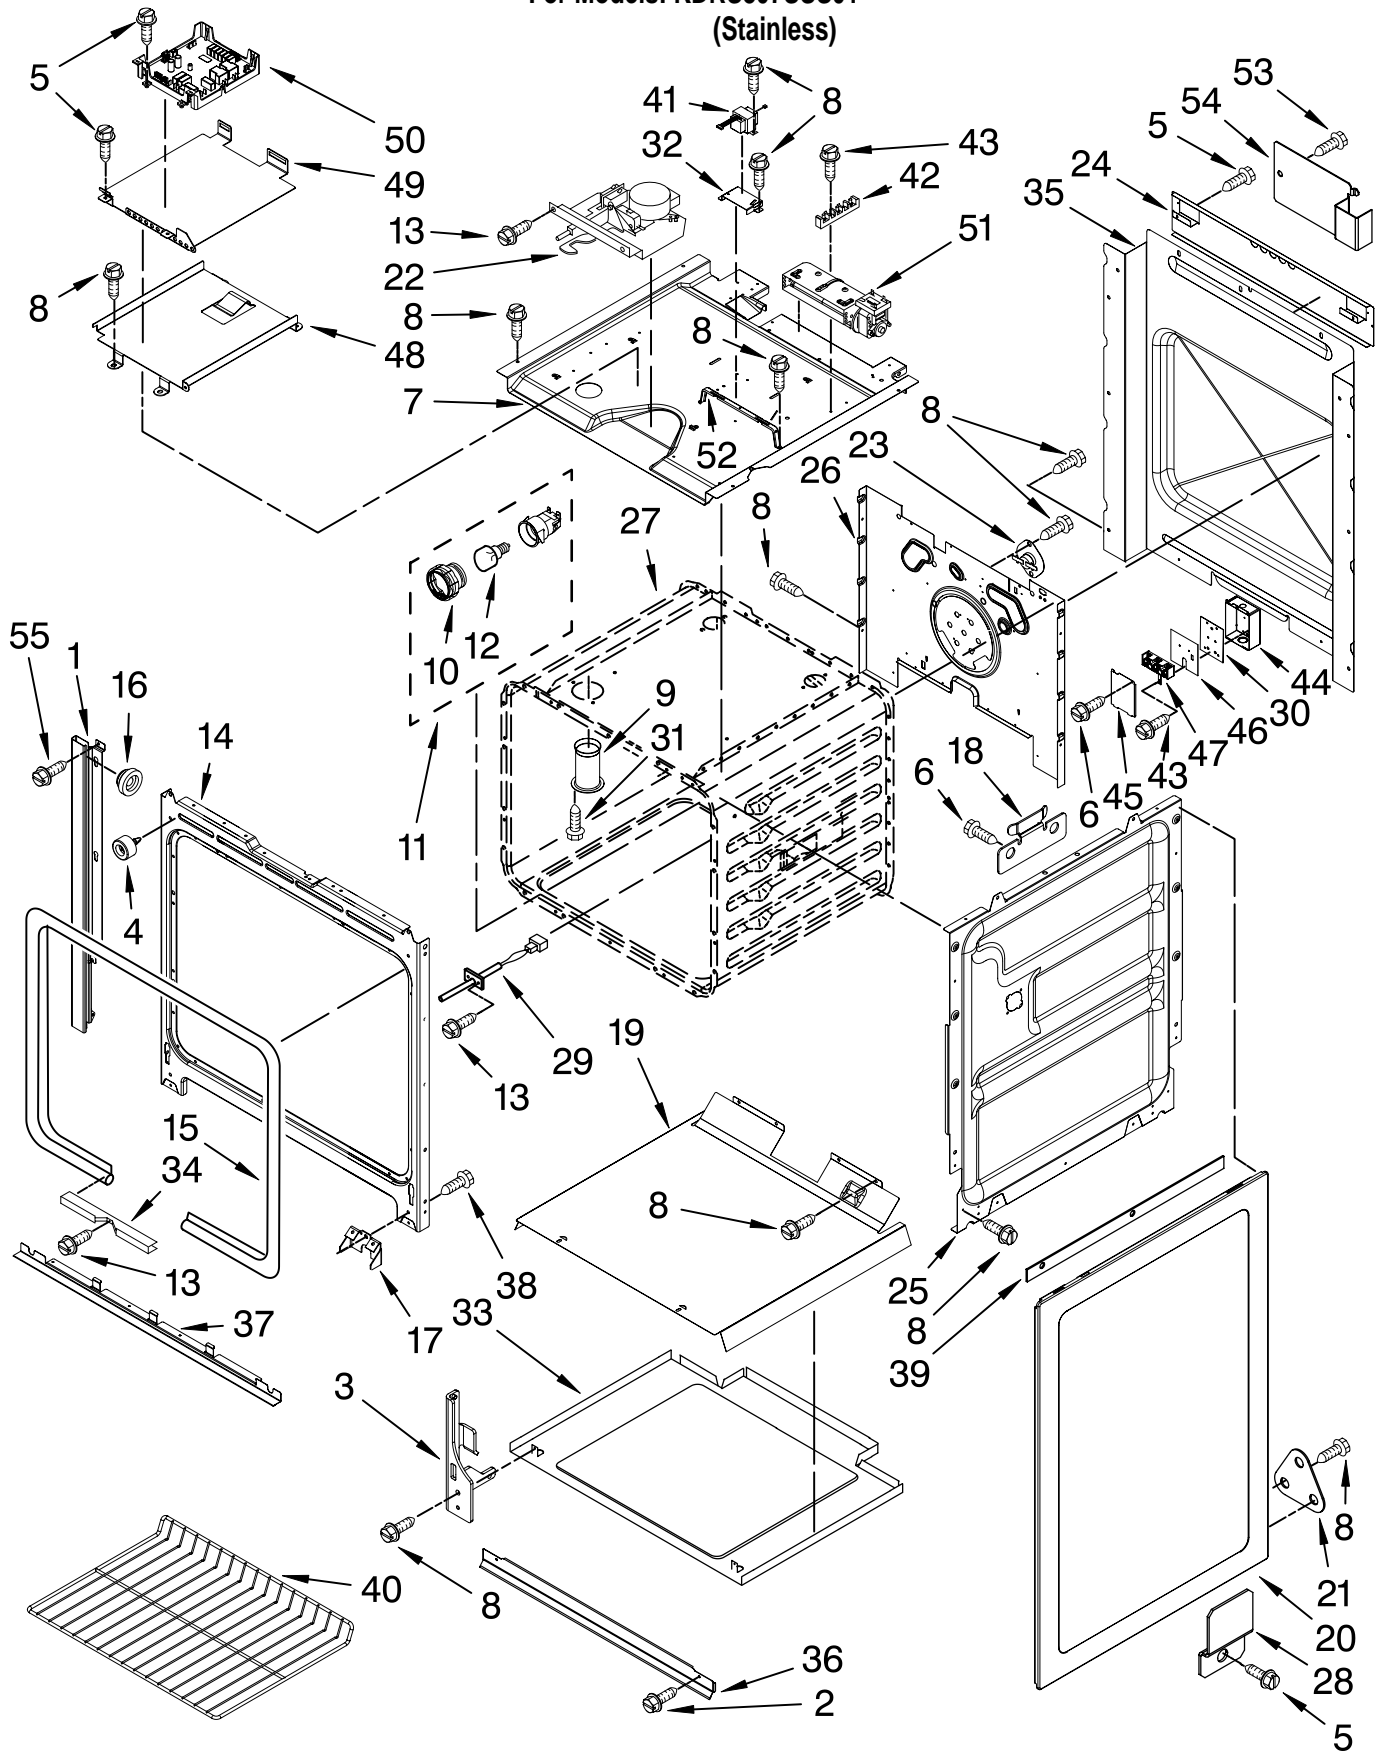

FOR ORDERING INFORMATION REFER TO PARTS PRICE LIST

COOKTOP PARTS

For Models: KDRS807SSS01

(Stainless)

Illus. No.	Part No.	DESCRIPTION
1		Literature Parts
	W10118264	Installation Instructions
	W10118263	Use & Care Guide
	W10112147	Tech Sheet
	9757680	Anti-Tip Instructions
		Safe Cooking Tips
	3191638	English
	9759133	French
	9763467	Guide Easy Set
2	W10110471	Burner Box
3	9761784	Bracket, Mounting
4	W10106380	Cooktop
5	3196537	Screw
6	9757807	Thermostat
7	3400843	Screw
8	W10108030	Bracket, Spark Module
9	9763445	Bracket, Burner
10	8301084	Shield, Heat
11	8522426	Module, Spark
12	9761555CB	Grate, Burner (RH)
13	9761556CB	Grate, Burner (LH)
14	3368921	Screw
15	W10109770	Backsplash
16	9759944	Thermostat
17	9763483BL	Gasket, Backsplash
18	9761557CB	Grate, Insert
19		Cap, Burner
	9761563CB	12.5K (RR)
	8284669	6K (RF, LR)
20	9761749BL	Glass, Backsplash
21	3196160	Screw
22	9762768	Clip, Retainer(3)
23	9761755	Cover, Cooktop Rear
24	9763436	Cover, Top Rear
25		Head, Burner
	8286182	Large (RR)
	8286181	Small (LR,RF)
26	W10109920	Gasket
27	9761577	Panel, Backsplash
28		Trim, Cooktop
	W10110684	Right
	W10110679	Left

FOR ORDERING INFORMATION REFER TO PARTS PRICE LIST

OVEN PARTS

For Models: KDRS807SSS01
(Stainless)

FOR ORDERING INFORMATION REFER TO PARTS PRICE LIST

OVEN PARTS

For Models: KDRS807SSS01
(Stainless)

Illus. No.	Part No.	DESCRIPTION
1		Trim, Side
	W10109560	Right
	W10109510	Left
2	3400832	Screw
3		Hinge Receiver
	4455606	Right
	4455605	Left
4	W10105790	Bumper, Door (2)
5	3196537	Screw
6	3196160	Screw
7	8303099	Top Chassis
8	4449809	Screw
9	4452158	Tube, Vent
10	W10067870	Lens, Light (2)
11	W10009930	Oven Light, Assembly (2)
12	4452166	Bulb, Light (2)
13	4449154	Screw
14	W10130368	Frame, Front
15	W10074200	Gasket, Door
16	4448444	Grommet, Mounting Rail
17	4452152	Bracket, Mounting
18	9757685	Guide, Side Panel
19	4451478	Support, Insulation
20		Body, Side
	9760723PB	Black