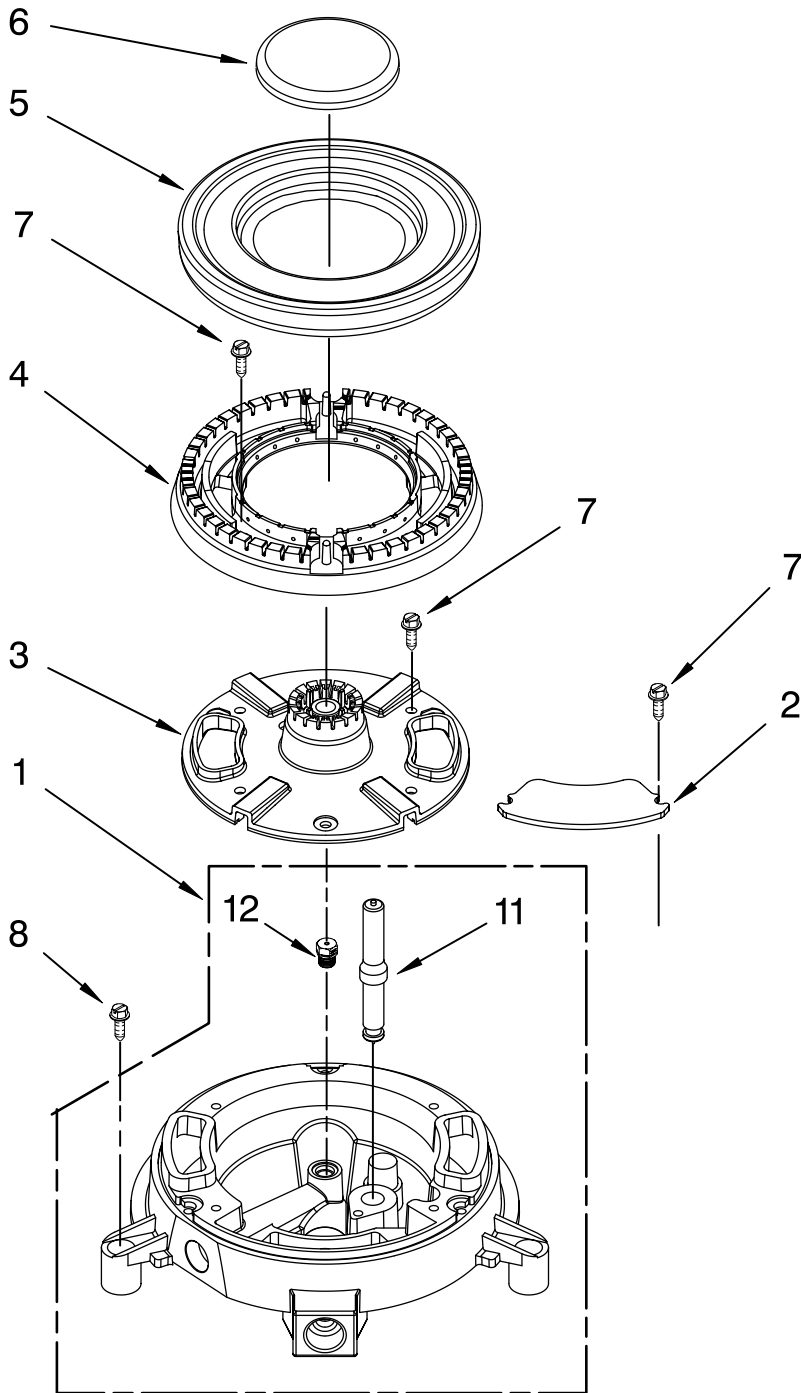

Illus. No.	Part No.	DESCRIPTION
8	4449809	Screw
9	9760769	Element, Convection
10	4452226	Blade, Fan
11	4452227	Nut

Illus. No.	Part No.	DESCRIPTION
12	4451583	Motor, Convection
13	9755543	Jack, Meat Probe
14	9755542	Probe, Meat
15	9755547	Lock Washer
16	9755546	Hex Nut
17	4450039	Cover, Bake Tray

FOR ORDERING INFORMATION REFER TO PARTS PRICE LIST

COOKTOP BURNER PARTS

For Models: KDRS807SSS01
(Stainless)

Illus. No.	Part No.	DESCRIPTION
1		Burner Base Includes Orifice
	W10128455	RR
	W10128446	RF, LR
2	9761069	Tubing, Burner(RF)
3	9761070	Tubing, Burner(RR)
4	9761068	Tubing, Burner(LR)
5	4456816	Valve, Burner Small (2)

Illus. No.	Part No.	DESCRIPTION
6	4456817	Valve, Burner Large
7	9756824	Spark Switch & Harness Assembly
8	9761752	Tube, Manifold
9		Manifold
	9761641	TCB
	9761642	Cooktop
11	3196537	Screw

Illus. No.	Part No.	DESCRIPTION
12	8523704	Bolt, Valve (4)
13	W10108840	Tubing DF to Regulator
14	W10110378	Igniter, Orifice Holder
15		Orifice
	9762938	RR
	9762937	LR, RF
16	8273062	Screw

FOR ORDERING INFORMATION REFER TO PARTS PRICE LIST

TRIPLE CROWN BURNER

For Models: KDRS807SSS01
(Stainless)

Illus. No.	Part No.	DESCRIPTION
1	9761639	Burner Assembly Triple Crown Burner
2	8285250	Plate, Closure
3	8285255	Internal Head, Triple Crown Burner
4	8285256	External Head, Triple Crown Burner
5	8285258	Cap, Burner External
6	9758829CB	Cap, Burner Internal
7	3400702	Screw
8	3400843	Screw
9	9760519	Valve, TCB
10		Tube, TCB Gas
	9761072	Outer
	9761071	Inner
11	9763494	Igniter
12		Orifice
	9762443	Internal
	9762442	External