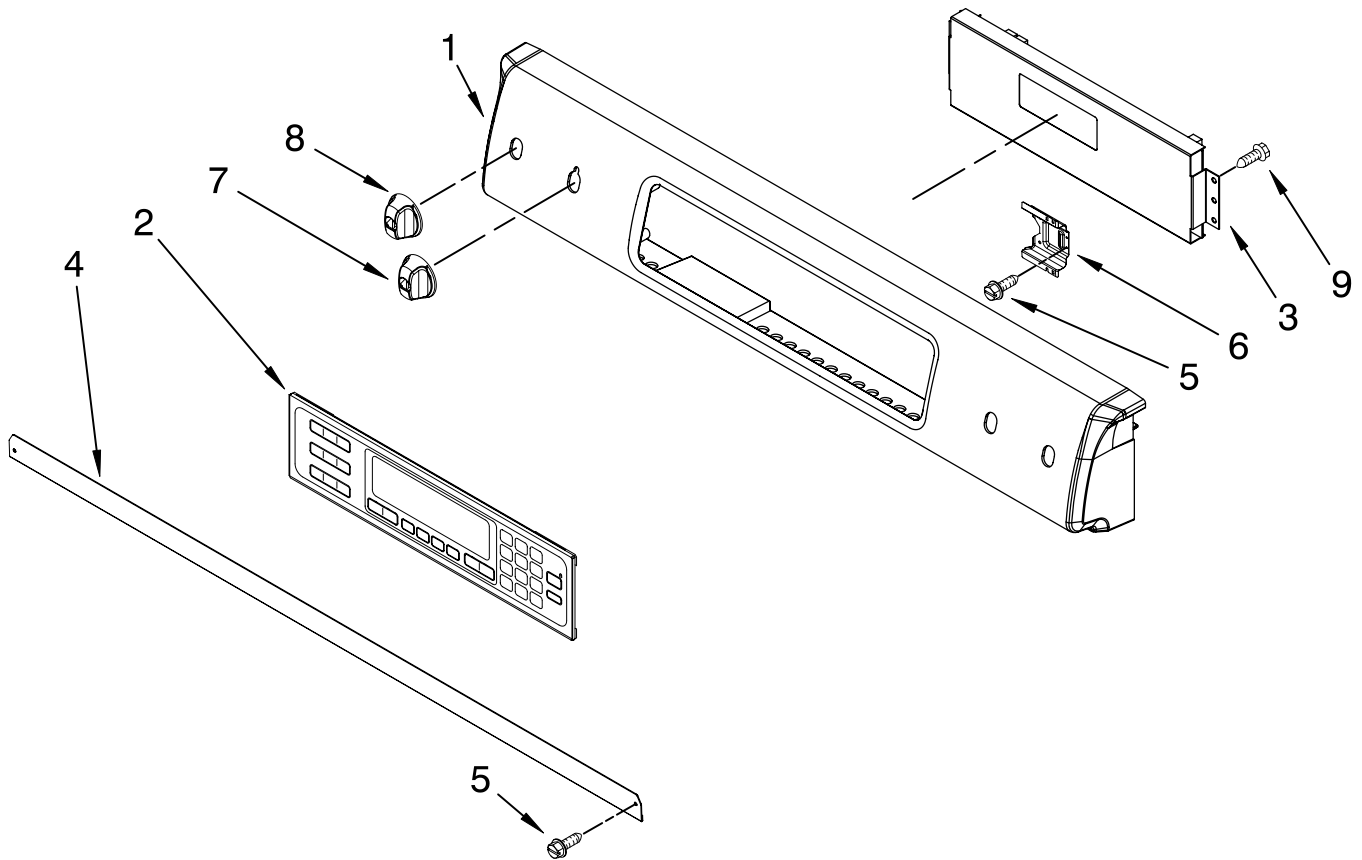

CONTROL PANEL PARTS

For Models: KDRS807SSS01
(Stainless)

Illus. No.	Part No.	DESCRIPTION
1	W10110722	Control Panel
2	9761566	Switch, Membrane
3	9761799	Control, Interface
4	W10105370	Shield, Console
5	3196537	Screw
6	9761745	Bracket, Touchsensor
7	W10114682	Knob (LF)
8	W10114692	Knob (LR, RF, RR)
9	9780271	Screw

FOR ORDERING INFORMATION REFER TO PARTS PRICE LIST