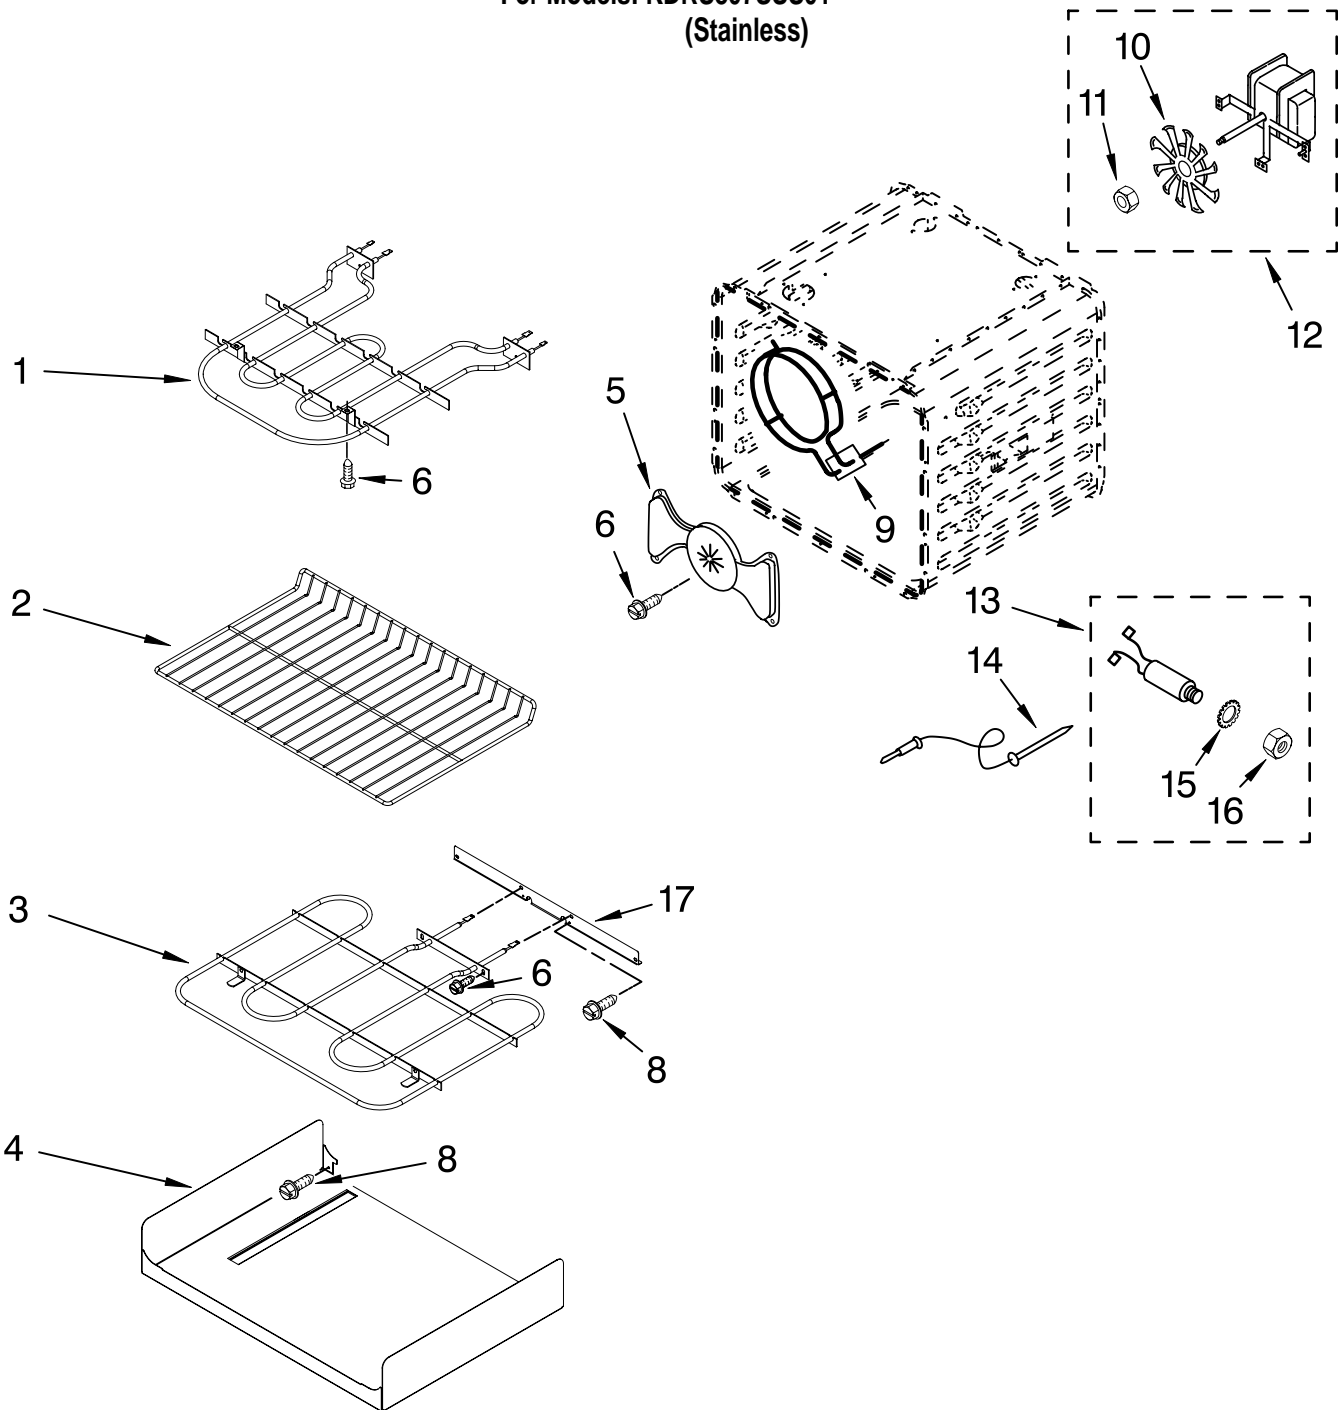

INTERNAL OVEN PARTS

For Models: KDRS807SSS01

(Stainless)

Illus. No.	Part No.	DESCRIPTION
1	9760774	Element, Broil
2	4448717	Rack, Oven
3	9760768	Element, Bake
4	4455037	Tray, Bake Hidden
5	9756690	Cover, Fan
6	4449154	Screw

Illus. No.	Part No.	DESCRIPTION
8	4449809	Screw
9	9760769	Element, Convection
10	4452226	Blade, Fan
11	4452227	Nut

Illus. No.	Part No.	DESCRIPTION
12	4451583	Motor, Convection
13	9755543	Jack, Meat Probe
14	9755542	Probe, Meat
15	9755547	Lock Washer
16	9755546	Hex Nut
17	4450039	Cover, Bake Tray

FOR ORDERING INFORMATION REFER TO PARTS PRICE LIST