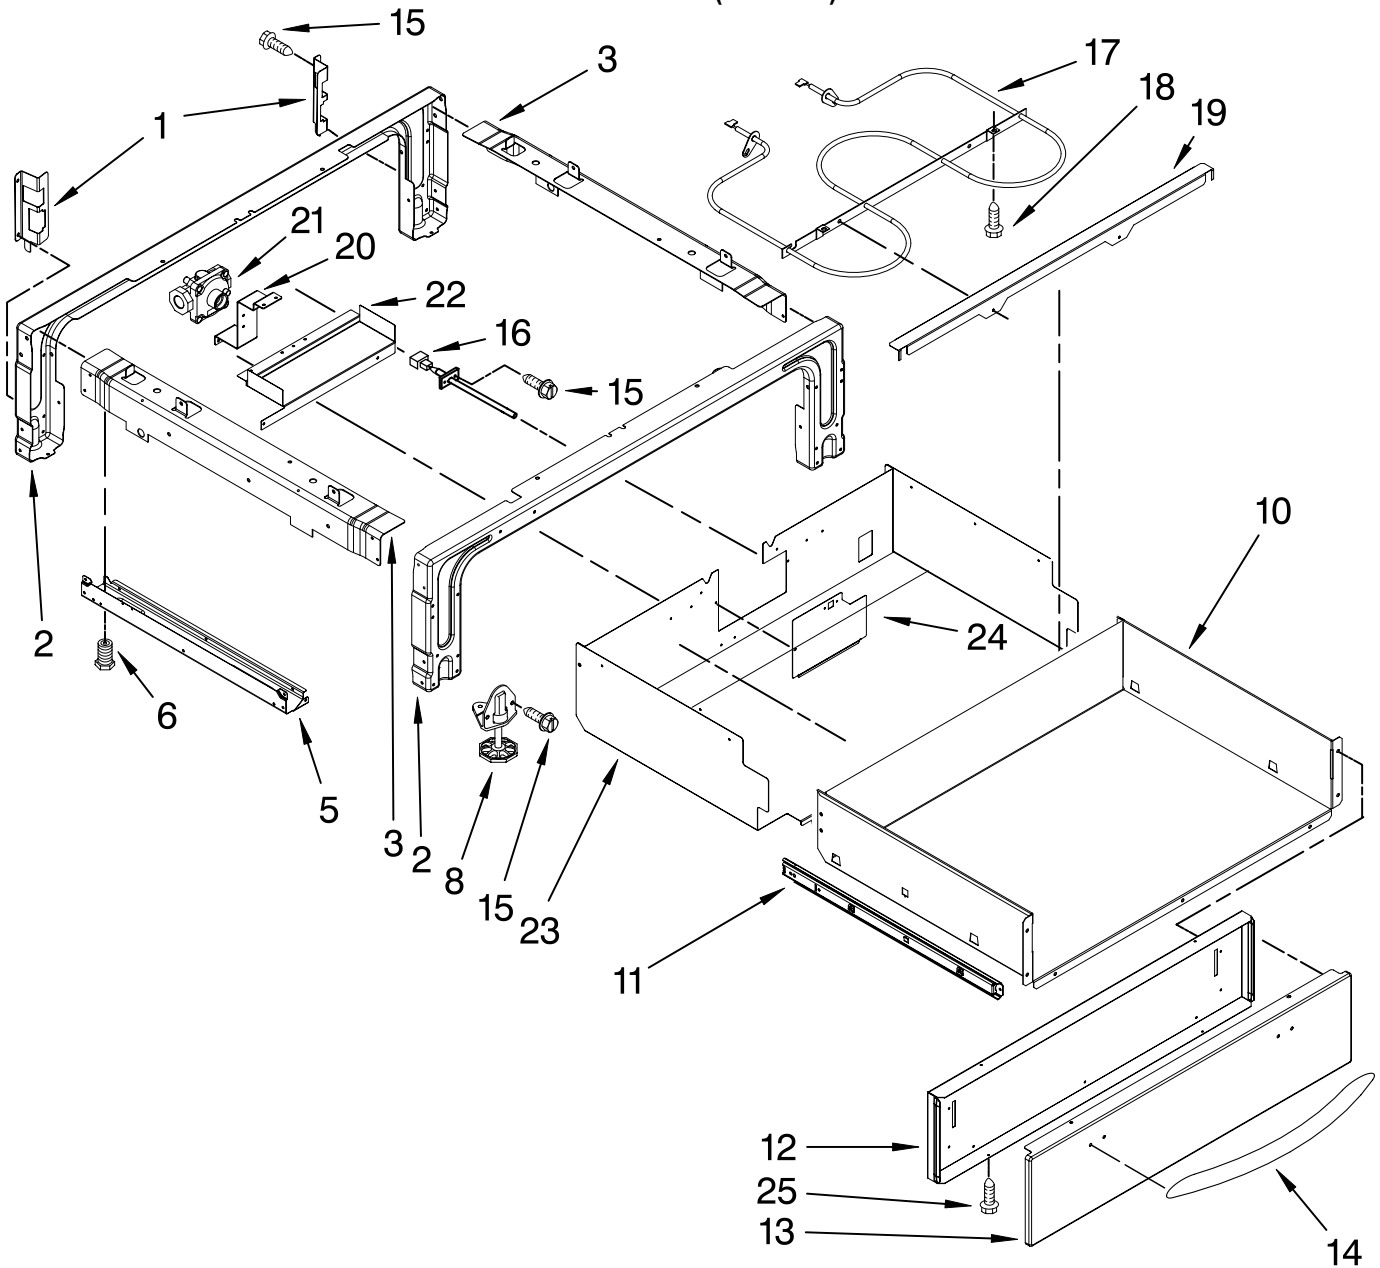

DOOR PARTS

For Models: KDRS807SSS01
(Stainless)

Illus. No.	Part No.	DESCRIPTION
1	9759413	Panel, Door
2	9757706	Glass, Inner
3	4451722	Insulation, Door
4	4457132	Retainer, Glass
5		Hinge, Oven Door
	9760579	Right
	9760580	Left
6	9759225	Glass, Inner
7	4457114	Shield, Heat Bottom
8	9759229	Bracket, Glass Side
9	4457103	Shield, Heat Top
10	9759225	Glass, Inner Door
11	9759230	Bracket, Central
12		Bracket, Handle
	9763497	Right
	9763496	Left
13	8522415	Seal, Window
14	W10131121	Assembly, Door Kit
15	8303774SS	Handle, Door
16	3196184	Screw
17	4448520	Bumper, Door (3)
18	8304603SS	Badge

FOR ORDERING INFORMATION REFER TO PARTS PRICE LIST

DRAWER PARTS

For Models: KDRS807SSS01

(Stainless)

Illus. No.	Part No.	DESCRIPTION
1		Support, Drawer Rail
	9757687	Right
	9757686	Left
2	9763501BL	Support, Front & Rear
3		Brace, Drawer
	4453720	Right
	4453721	Left
5		Side, Base
	9759953	Right
	9759954	Left

Illus. No.	Part No.	DESCRIPTION
6	W10058460	Foot
8	3196037	Foot Assembly
10	9757805	Drawer
11		Guide, Roller
		Includes Roller
	W10019810	Right
	W10019800	Left
12	9763456	Panel, Drawer
13	9761747SS	Front, Drawer
14	9761573SS	Handle, Drawer
15	3196537	Screw