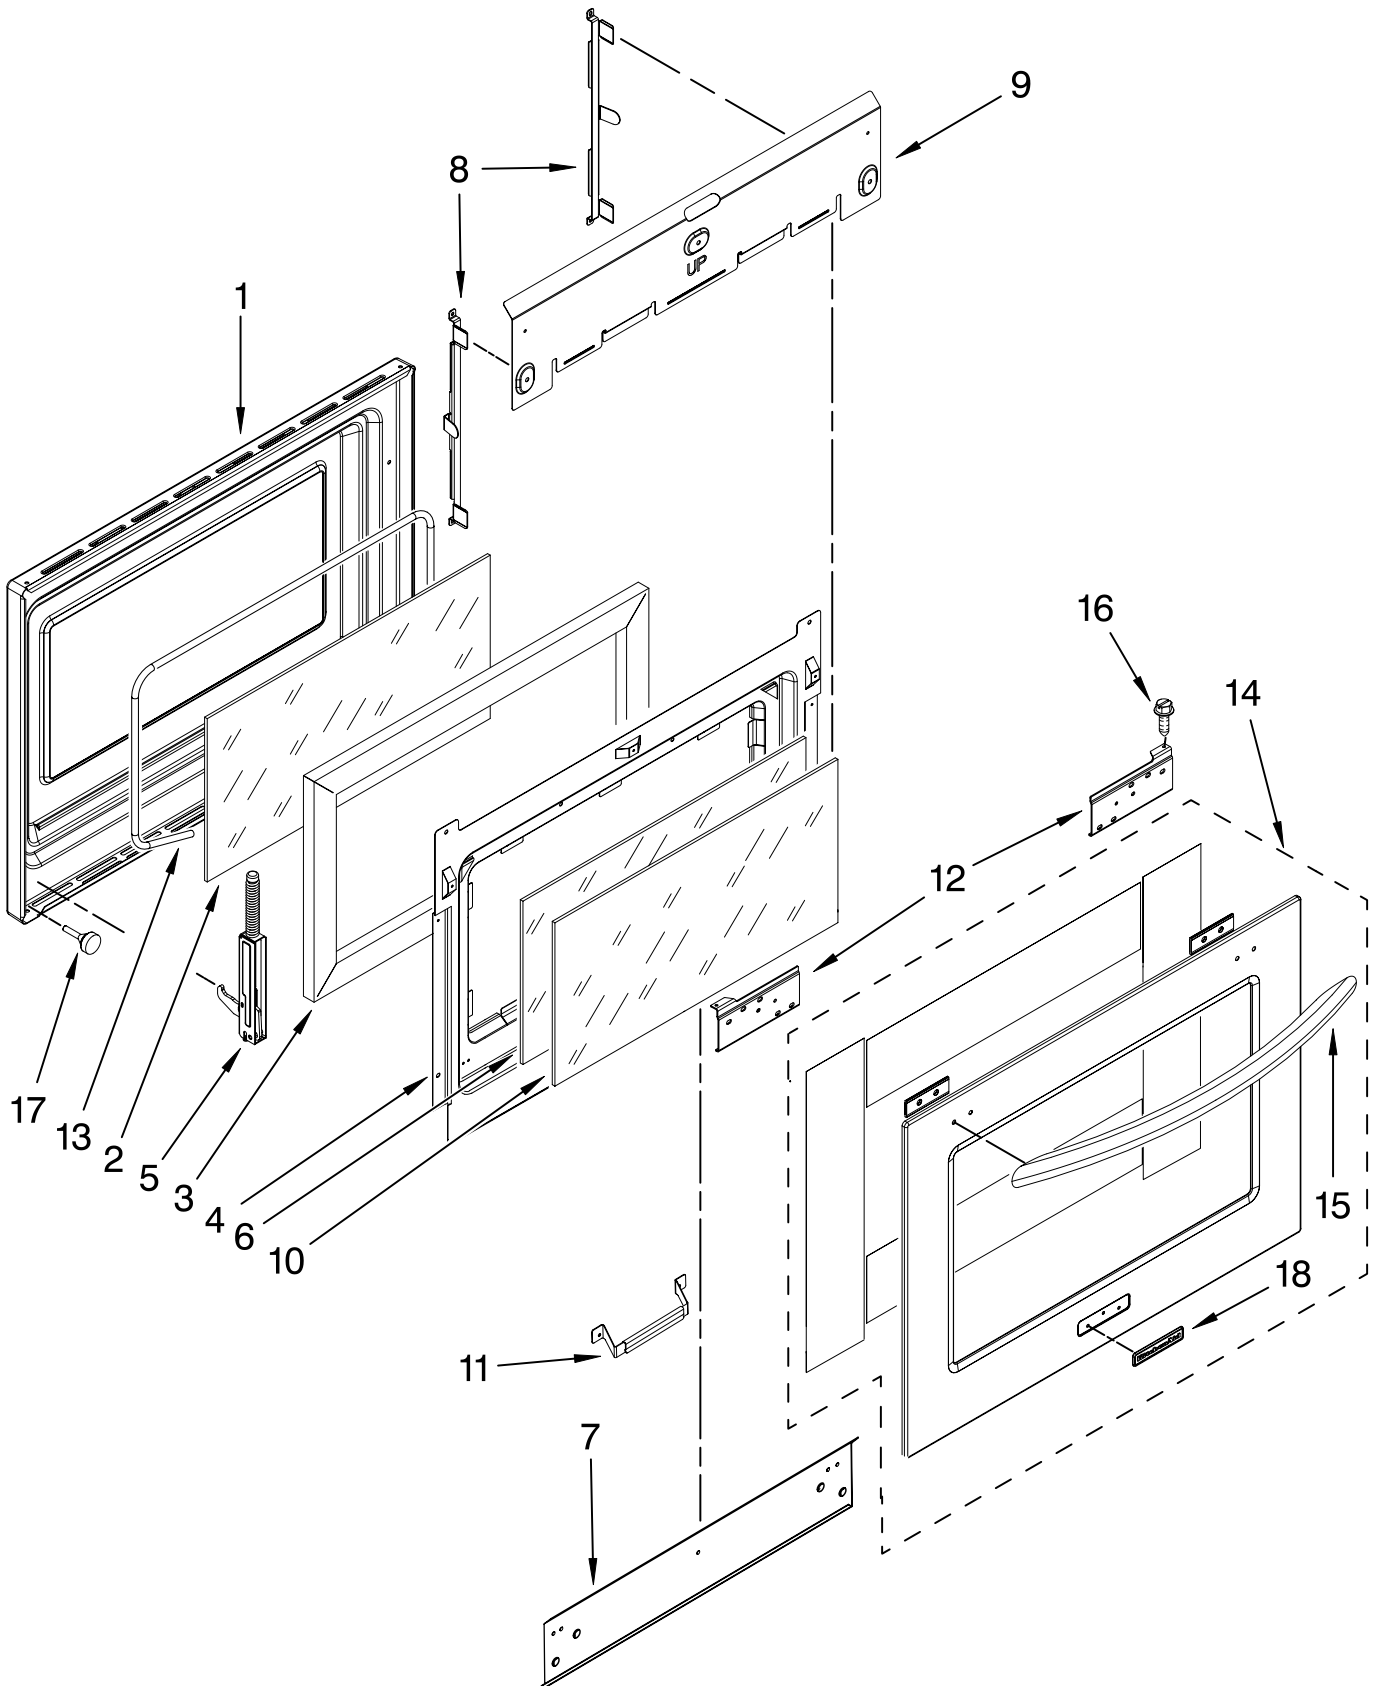

DOOR PARTS

For Models: KDRS807SSS01
(Stainless)

FOR ORDERING INFORMATION REFER TO PARTS PRICE LIST

DOOR PARTS

For Models: KDRS807SSS01
(Stainless)

Illus. No.	Part No.	DESCRIPTION
1	9759413	Panel, Door
2	9757706	Glass, Inner
3	4451722	Insulation, Door
4	4457132	Retainer, Glass
5		Hinge, Oven Door
	9760579	Right
	9760580	Left
6	9759225	Glass, Inner
7	4457114	Shield, Heat Bottom
8	9759229	Bracket, Glass Side
9	4457103	Shield, Heat Top
10	9759225	Glass, Inner Door
11	9759230	Bracket, Central
12		Bracket, Handle
	9763497	Right
	9763496	Left
13	8522415	Seal, Window
14	W10131121	Assembly, Door Kit
15	8303774SS	Handle, Door
16	3196184	Screw
17	4448520	Bumper, Door (3)
18	8304603SS	Badge

FOR ORDERING INFORMATION REFER TO PARTS PRICE LIST