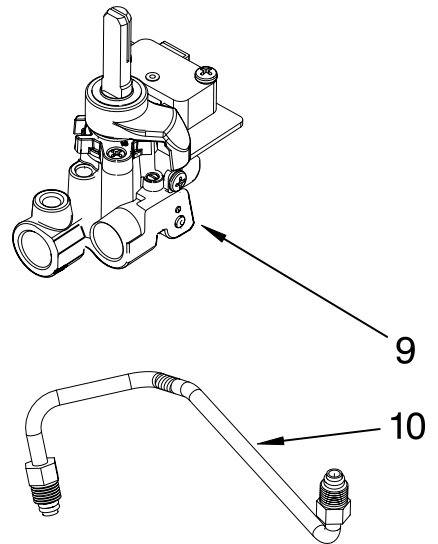

Illus. No.	Part No.	DESCRIPTION
8	4449809	Screw
9	9760769	Element, Convection
10	4452226	Blade, Fan
11	4452227	Nut

Illus. No.	Part No.	DESCRIPTION
12	4451583	Motor, Convection
13	9755543	Jack, Meat Probe
14	9755542	Probe, Meat
15	9755547	Lock Washer
16	9755546	Hex Nut
17	4450039	Cover, Bake Tray

Illus. No.	Part No.	DESCRIPTION
6	4456817	Valve, Burner Large
7	9756824	Spark Switch & Harness Assembly
8	9761752	Tube, Manifold
9		Manifold
	9761641	TCB
	9761642	Cooktop
11	3196537	Screw

Illus. No.	Part No.	DESCRIPTION
12	8523704	Bolt, Valve (4)
13	W10108840	Tubing DF to Regulator
14	W10110378	Igniter, Orifice Holder
15		Orifice
	9762938	RR
	9762937	LR, RF
16	8273062	Screw

FOR ORDERING INFORMATION REFER TO PARTS PRICE LIST

TRIPLE CROWN BURNER

For Models: KDRS807SSS01
(Stainless)

Illus. No.	Part No.	DESCRIPTION
1	9761639	Burner Assembly Triple Crown Burner
2	8285250	Plate, Closure
3	8285255	Internal Head, Triple Crown Burner
4	8285256	External Head, Triple Crown Burner
5	8285258	Cap, Burner External
6	9758829CB	Cap, Burner Internal
7	3400702	Screw
8	3400843	Screw
9	9760519	Valve, TCB
10		Tube, TCB Gas
	9761072	Outer
	9761071	Inner
11	9763494	Igniter
12		Orifice
	9762443	Internal
	9762442	External