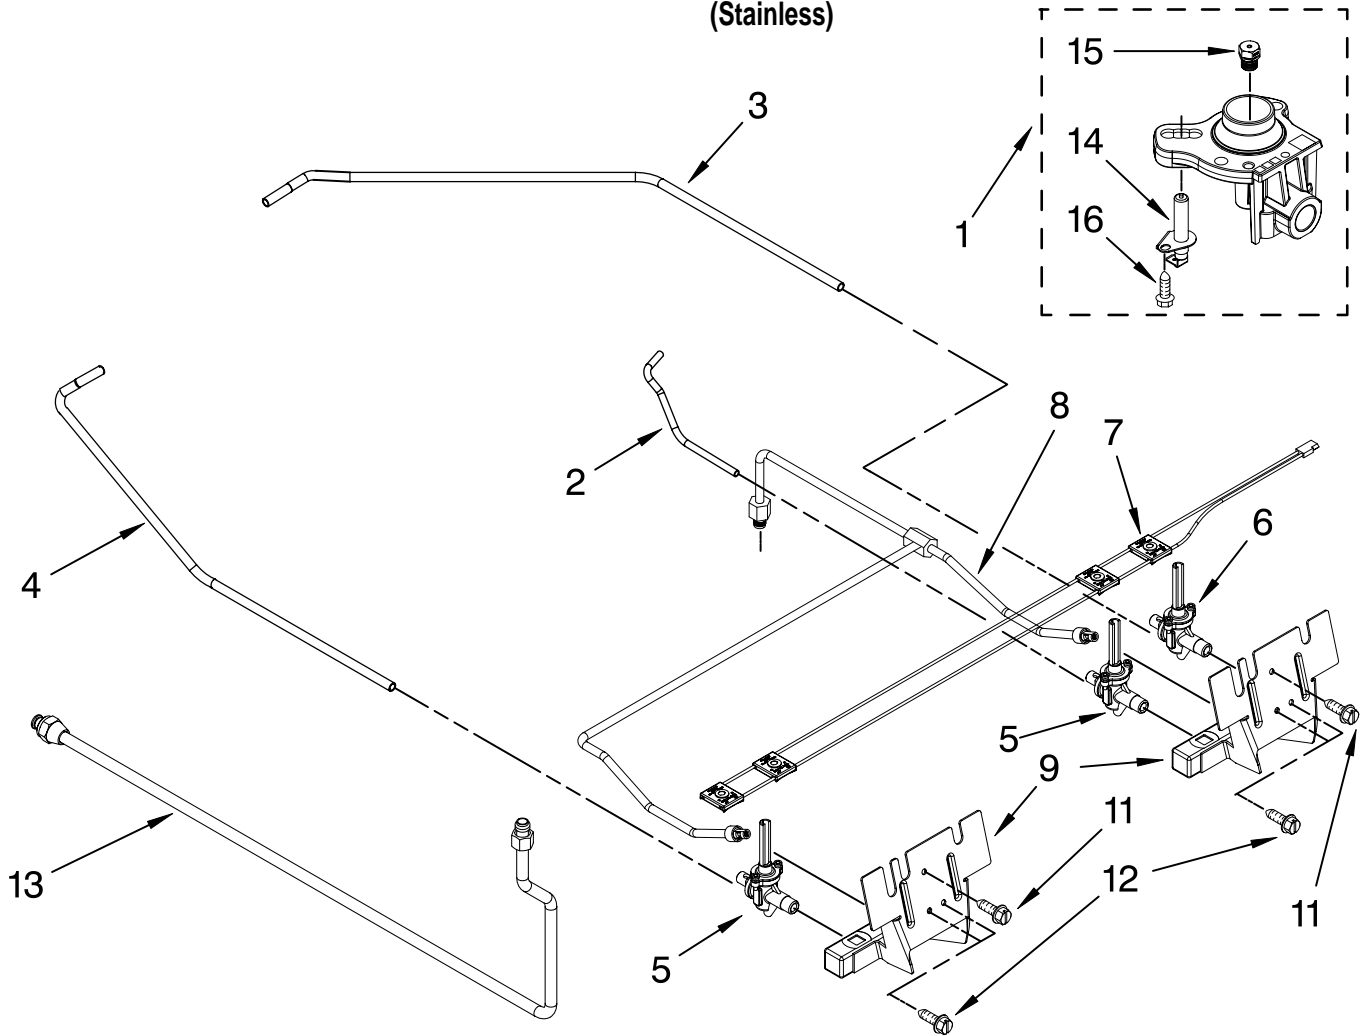

COOKTOP BURNER PARTS

For Models: KDRS807SSS01
(Stainless)

Illus. No.	Part No.	DESCRIPTION
1		Burner Base Includes Orifice
	W10128455	RR
	W10128446	RF, LR
2	9761069	Tubing, Burner(RF)
3	9761070	Tubing, Burner(RR)
4	9761068	Tubing, Burner(LR)
5	4456816	Valve, Burner Small (2)

Illus. No.	Part No.	DESCRIPTION
6	4456817	Valve, Burner Large
7	9756824	Spark Switch & Harness Assembly
8	9761752	Tube, Manifold
9		Manifold
	9761641	TCB
	9761642	Cooktop
11	3196537	Screw

Illus. No.	Part No.	DESCRIPTION
12	8523704	Bolt, Valve (4)
13	W10108840	Tubing DF to Regulator
14	W10110378	Igniter, Orifice Holder
15		Orifice
	9762938	RR
	9762937	LR, RF
16	8273062	Screw

FOR ORDERING INFORMATION REFER TO PARTS PRICE LIST