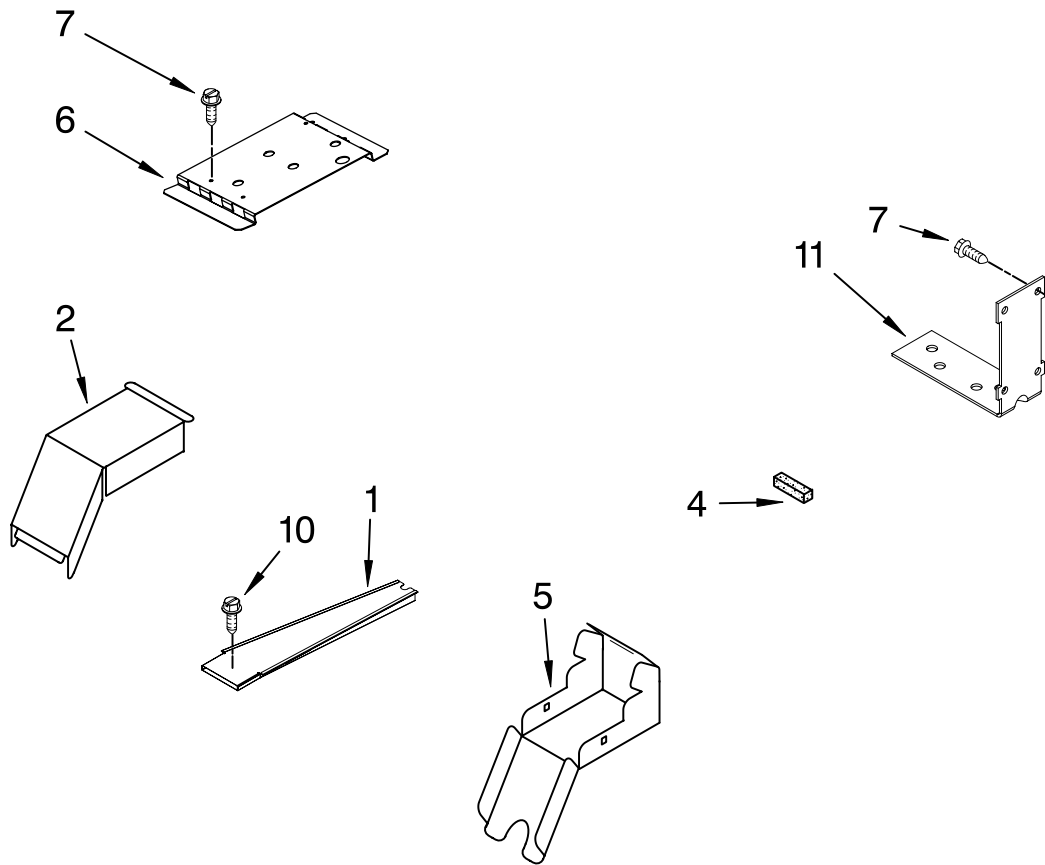

TOP VENTING PARTS

For Models: KDRS807SSS01
(Stainless)

Illus. No.	Part No.	DESCRIPTION
1	4451759	Vent, Exhaust
2	4455178	Elbow, Vent Top
4	4451758	Block, Foam
5	4455177	Elbow, Vent Bottom
6	9759938	Bracket, Terminal Box
7	4449809	Screw
10	4449040	Screw
11	4455352	Bracket, Blower

FOR ORDERING INFORMATION REFER TO PARTS PRICE LIST