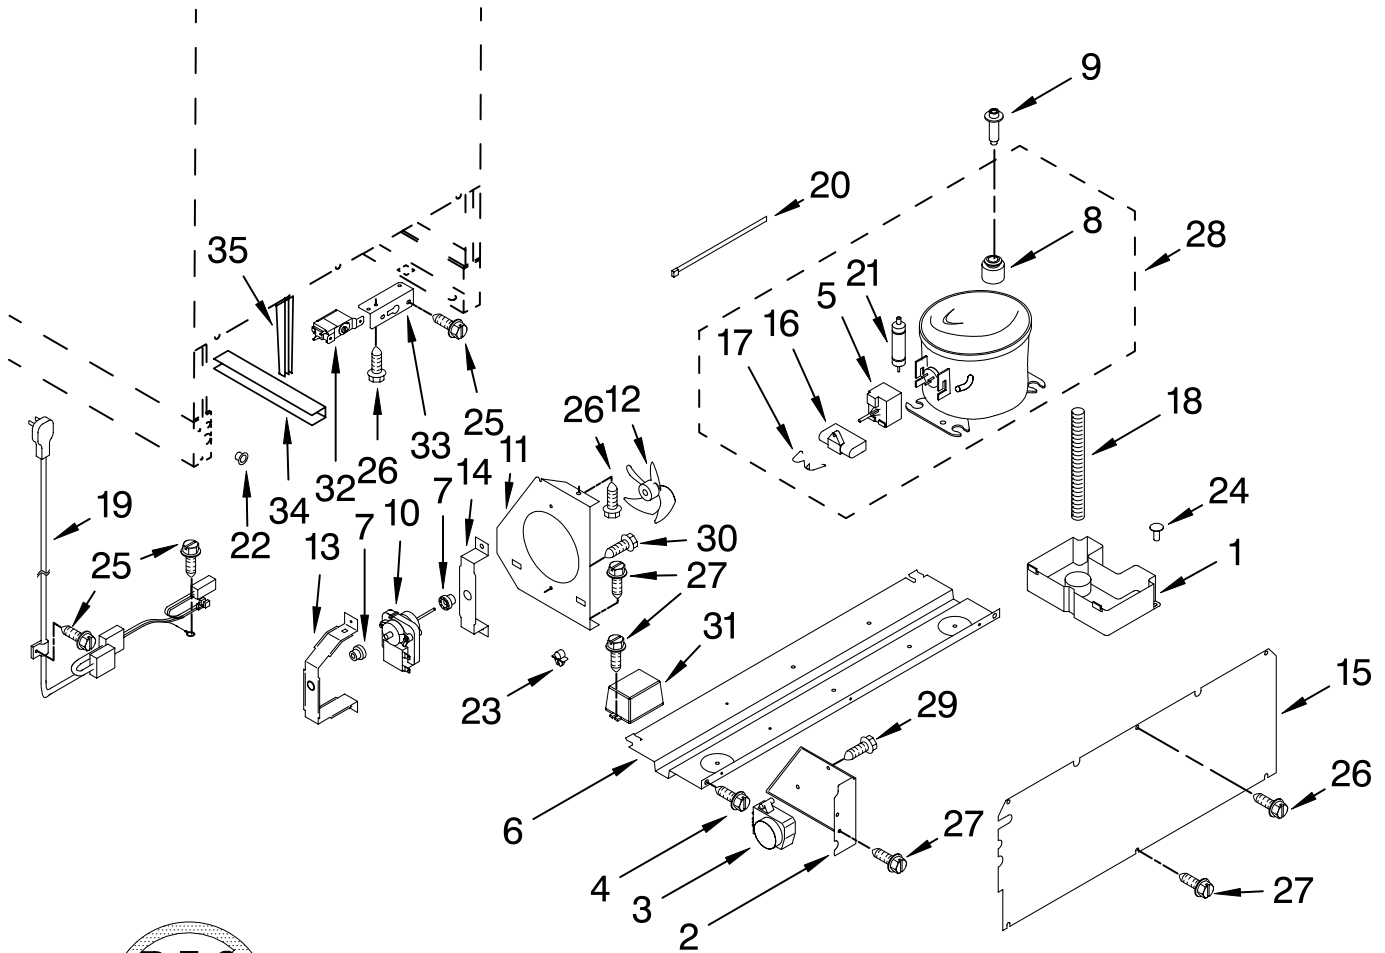

UNIT PARTS

For Models: KBC024LSBX00
(Black Cabinet)

Illus. No.	Part No.	DESCRIPTION
1	4344772	Drain Pan
2	4344773	Bracket, Defrost Timer
3	4344774	Defrost Timer
4	4344797	Screw
5	4344776	Start Device
6	4344777	Mounting Plate, Compressor
7	4344778	Grommet, Fan Motor
8	4344779	Grommet, Compressor
9	4344780	Bolt, Compressor
10	4344781	Fan Motor, Condenser
11	4344782	Baffle, Air
12	4344783	Fan Blade

Illus. No.	Part No.	DESCRIPTION
13	4344784	Bracket, Motor
14	4344785	Bracket, Motor
15	4344786	Cover, Rear
16	4344837	Capacitor
17	4344836	Clip
18	4344839	Tube, Drain
19	4344861	Power Cord
20	4344829	Cable Tie
21	4344828	Drier
22	4344838	Bushing
23	4344831	Clip, Bushing
24	4344835	Bushing
25	4344826	Screw
26	4344825	Screw
27	4344832	Screw

Illus. No.	Part No.	DESCRIPTION
28	4344775	Compressor (Includes Items 5, 8, 16, 17 & 21)
29	4344834	Screw
30	4344833	Screw
31	4344862	Transformer
32	4344863	Thermostat
33	4344864	Bracket, Thermostat
34	4344907	Trim, Edge
35	4344908	Support, Drain

REFRIGERANT CHARGE

3.5 Ounces
(R-134A)

FOR ORDERING INFORMATION REFER TO PARTS PRICE LIST