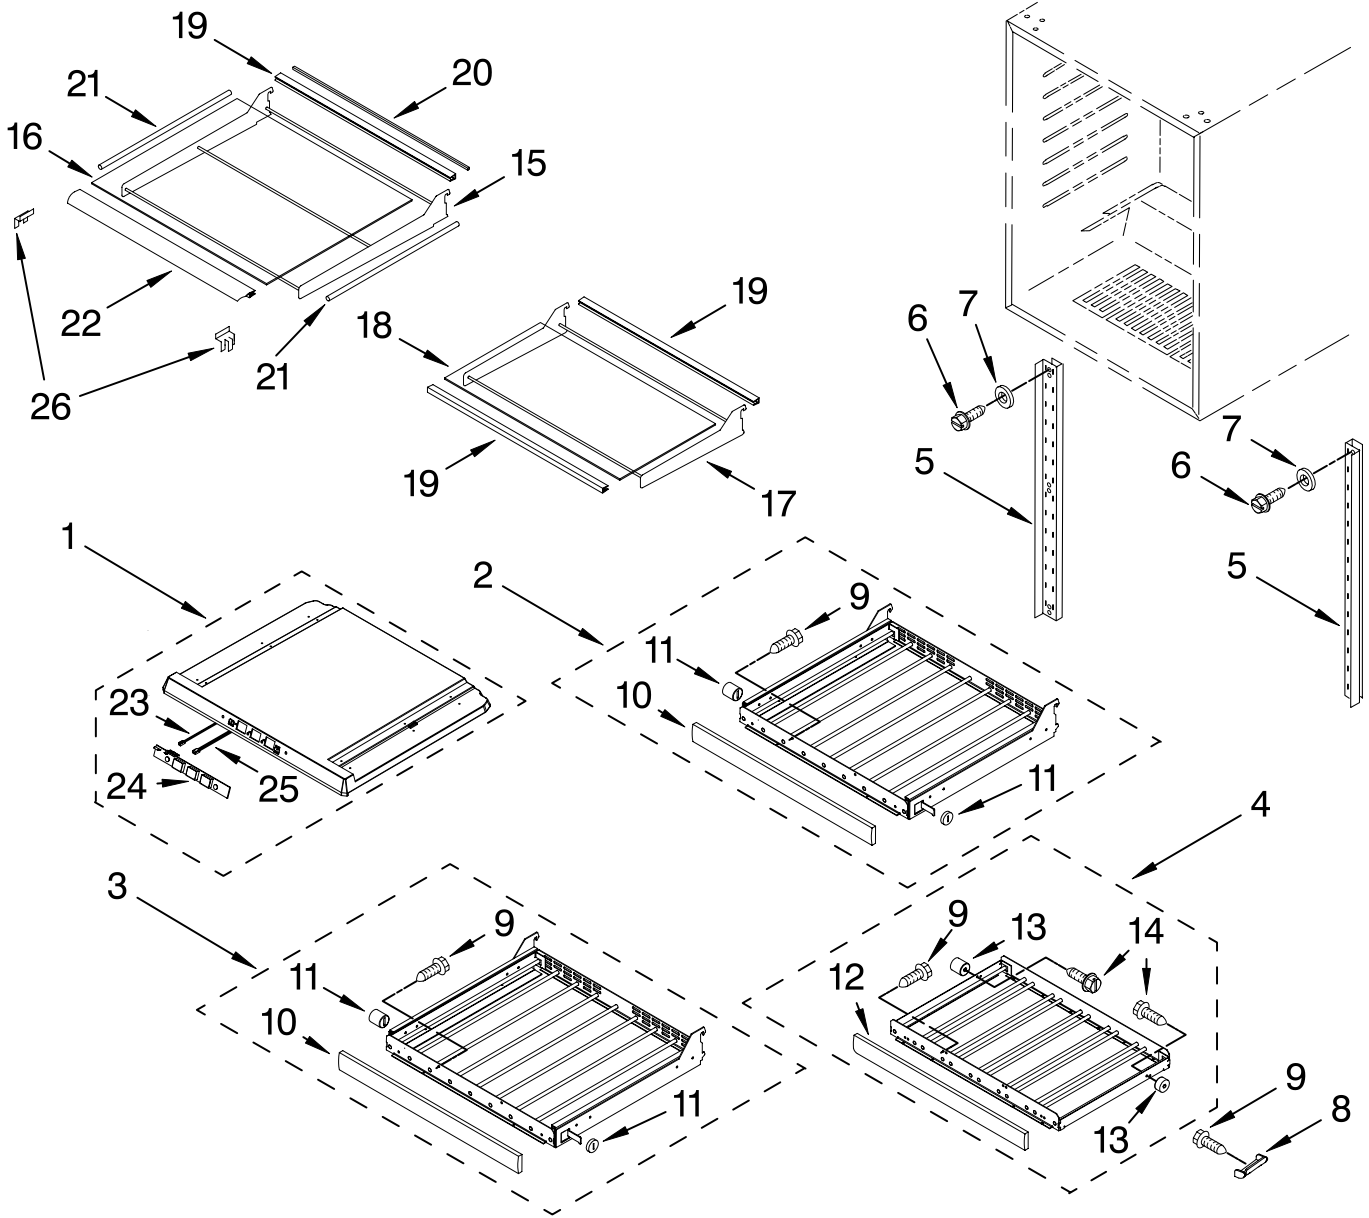

SHELF PARTS

For Models: KBC024LSBX00
(Black Cabinet)

Illus. No.	Part No.	DESCRIPTION	Illus. No.	Part No.	DESCRIPTION	Illus. No.	Part No.	DESCRIPTION
1	4344893	Temperature Separator	10	4344882	Trim, Top And Middle Racks	16	4344871	Glass, Shelf
2	4344846	Wine Rack, Top	11		Support	17	4344868	Shelf, Small
3	4344847	Wine Rack, Middle		4344867	Left	18	4344869	Glass, Shelf
4	4344849	Wine Rack, Lower		4344866	Right	19	4344872	Trim, Shelf
5		Ladder, Shelf	12	4344884	Trim, Lower Rack	20	4344873	Seal, Rear
	4344842	Left Side	13		Support, Bumper	21	4344874	Seal, Side (2)
	4344843	Right Side		4344886	Left	22	4344875	Seal, Front
6	4344794	Screw		4344885	Right	23	4344895	Transformer Cable
7	4344795	Washer	14		Screw	24	4344896	PCB Display Board
8	4344850	Stop, Lower Rack		4344915	Left	25	4344897	Cable
9	4344851	Screw		4344914	Right	26	4344905	Support, Shelf (Large)
			15	4344870	Shelf, Large			

FOR ORDERING INFORMATION REFER TO PARTS PRICE LIST