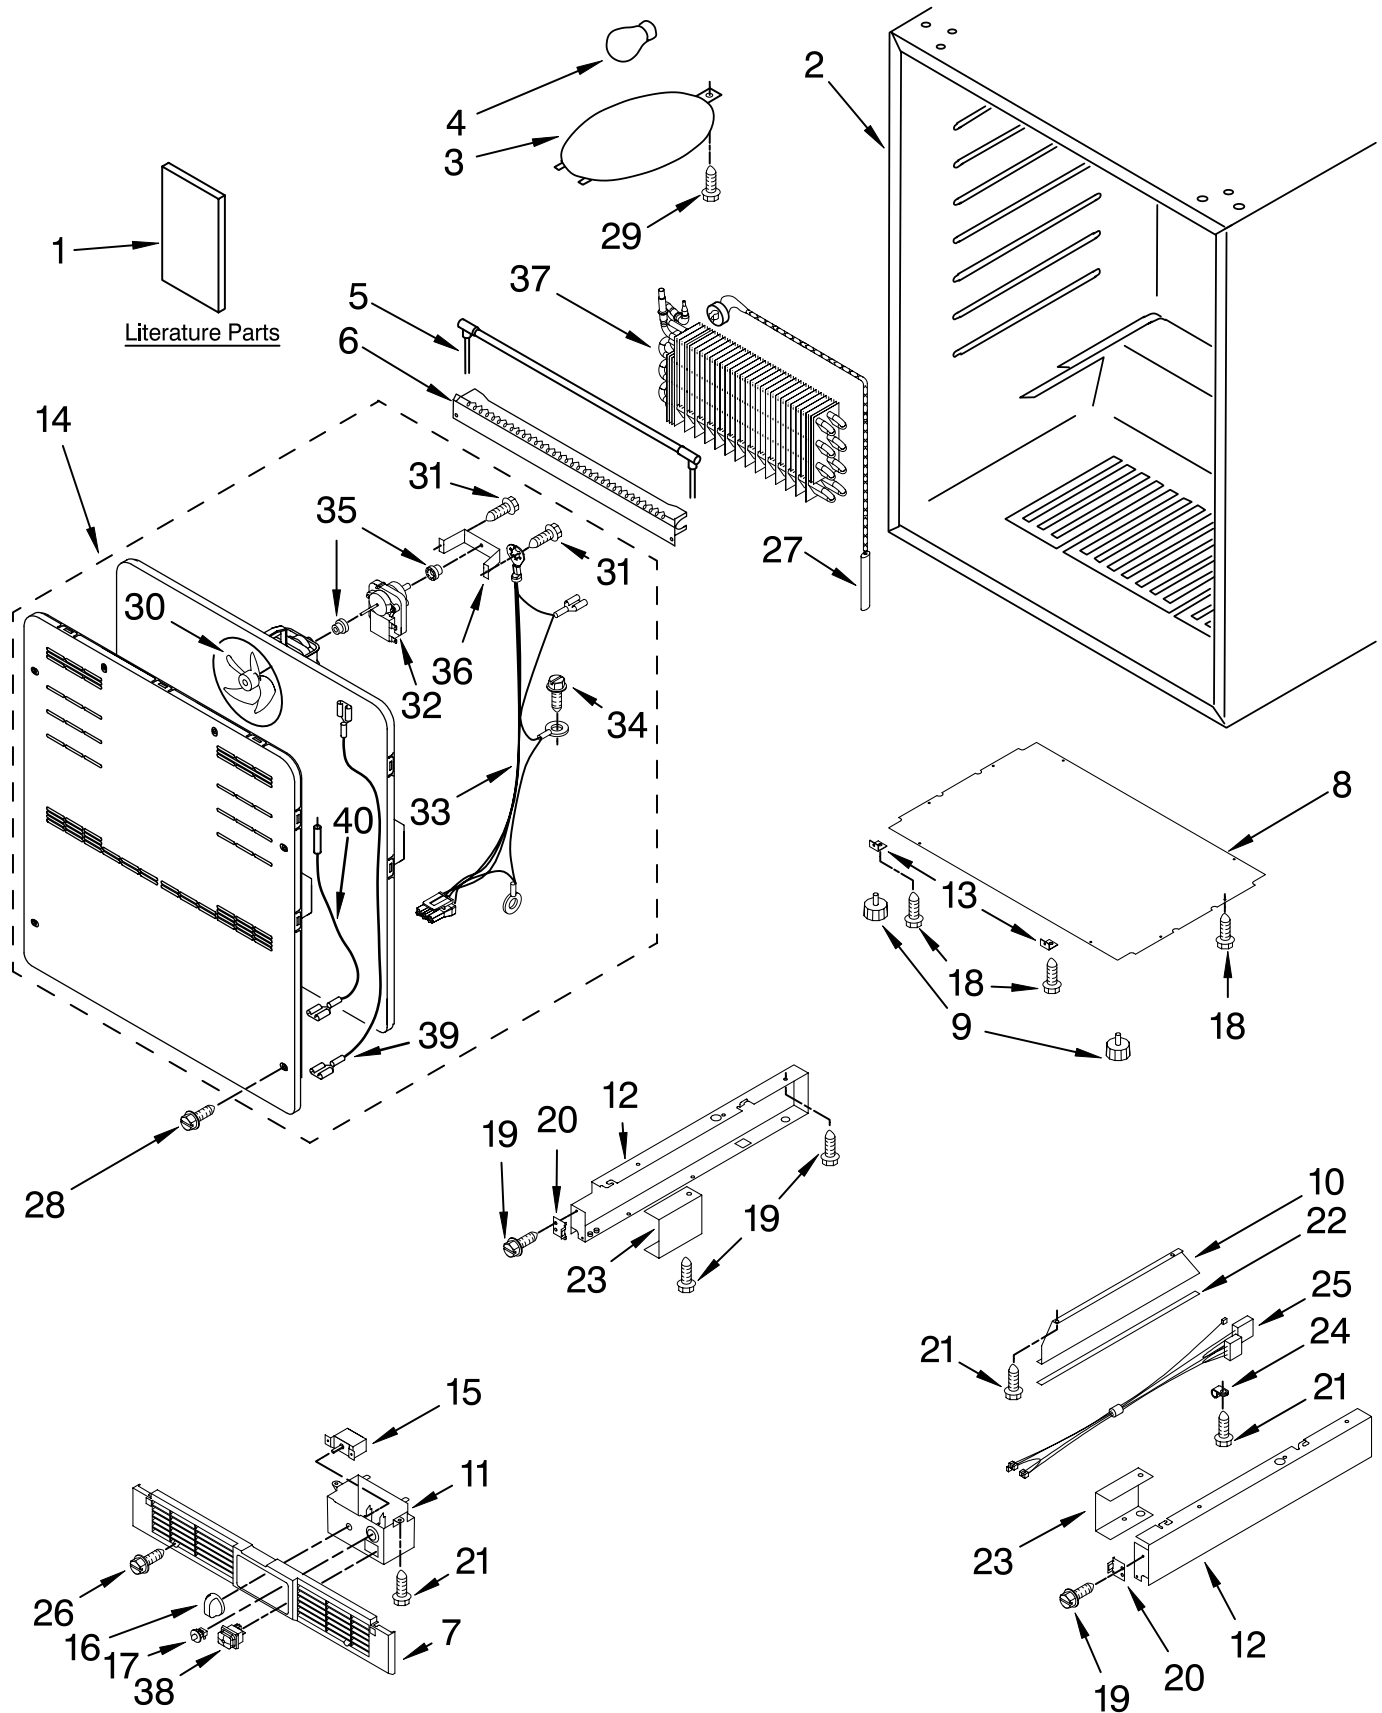

For Models: KBC024LSBX00
(Black Cabinet)

FOR ORDERING INFORMATION REFER TO PARTS PRICE LIST

CABINET PARTS

For Models: KBC024LSBX00
(Black Cabinet)

Illus. No.	Part No.	DESCRIPTION	Illus. No.	Part No.	DESCRIPTION	Illus. No.	Part No.	DESCRIPTION
1		Literature Parts	13	4344771	Bracket, Grille	26	4344827	Screw
	2300277	Use & Care Guide	14	4344841	Evaporator Fan Assembly	27	4344792	Thermal Fuse
	4344901	Wiring Diagram	15	4344860	Thermostat	28	4344793	Screw
2		Cabinet (Not A Service Part)	16	4344768	Knob, Thermostat	29	4344791	Screw
3	4344739	Lens, Light	17	4344767	Switch, Plunger	30	4344783	Fan Blade
4	4344740	Bulb, Light	18	4344826	Screw	31	4344878	Screw
5	4344746	Heater, Defrost	19	4344797	Screw	32	4344865	Evaporator Fan Motor
6	4344747	Heat Shield	20	4344819	Clip, Grille	33	4344877	Harness, Wire
7	4344761	Grille	21	4344825	Screw	34	4344832	Screw, Ground
8	4344762	Plate, Bottom	22	4344823	Seal	35	4344778	Grommet, Fan Motor
9	4344763	Foot, Leveling	23		Frame, Support	36	4344899	Bracket, Motor
10	4344764	Brace, Support		4344821	Right	37		Evaporator (Not Serviced)
11	4344898	Control Box		4344820	Left	38	4344858	Switch, Light
12		Frame, Side	24	4344824	Clip, Harness	39	4344917	Transformer Cable
	4344789	Left Side	25	4344857	Harness, Wire	40	4344918	Temperature Sensor
	4344790	Right Side						