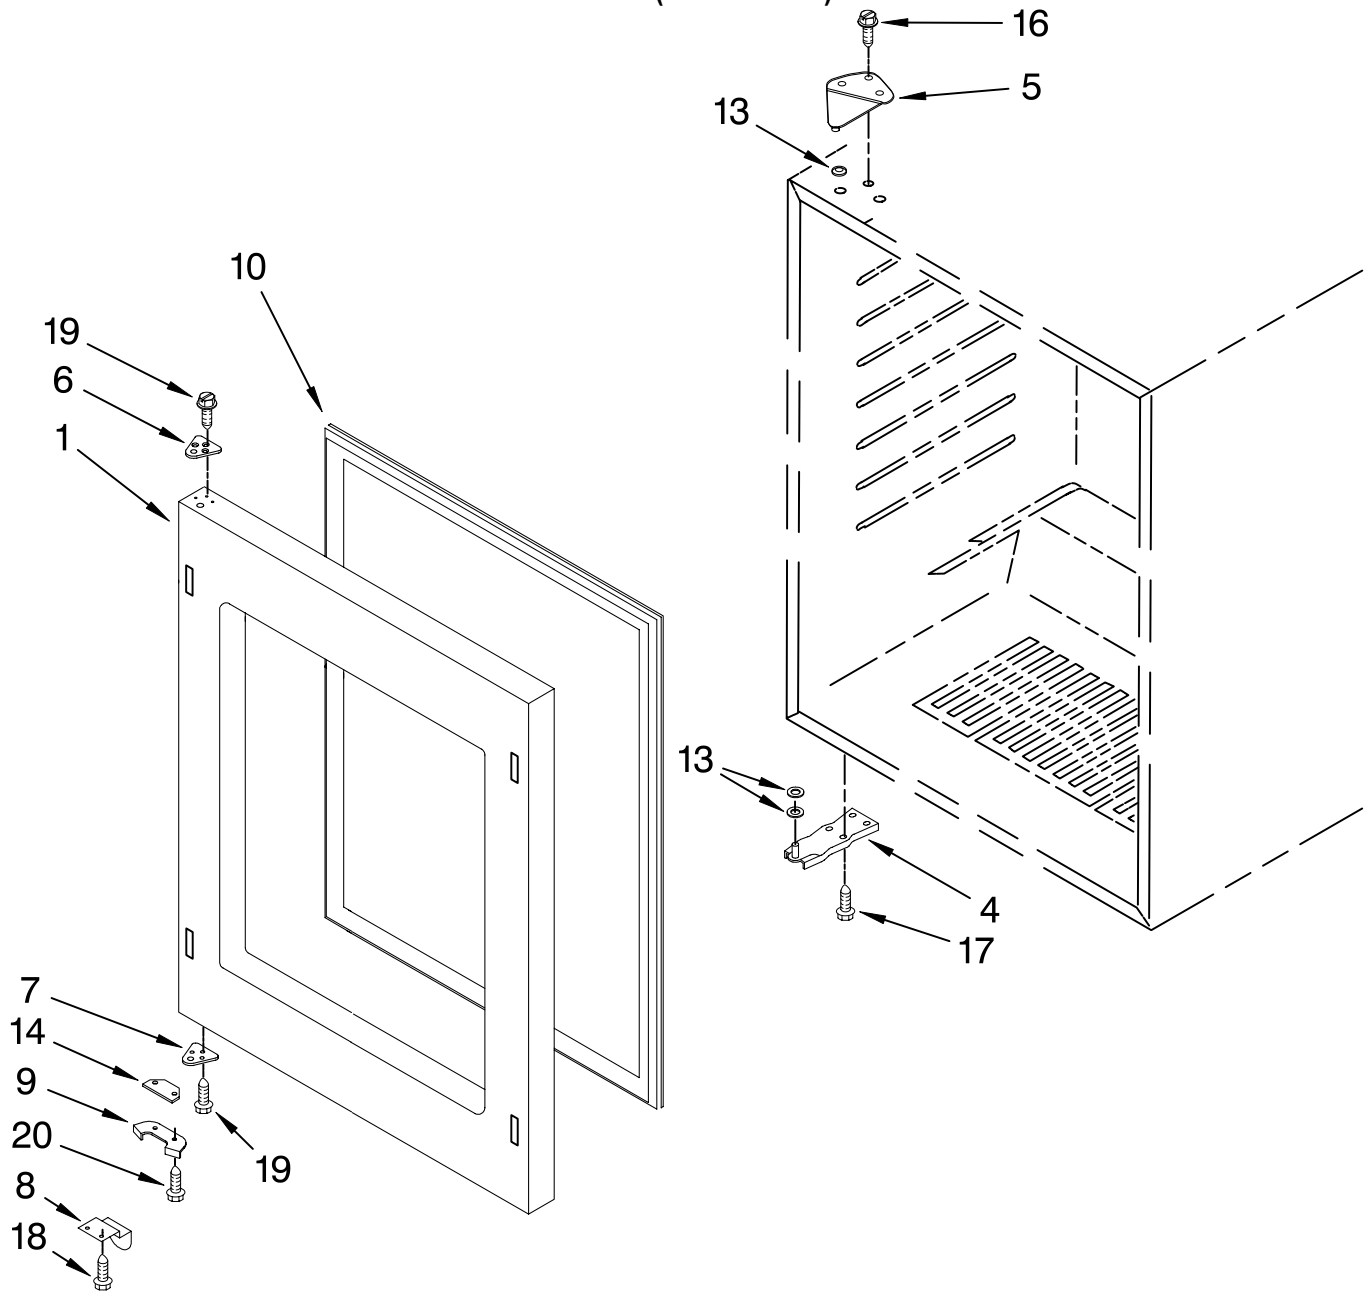

FOR ORDERING INFORMATION REFER TO PARTS PRICE LIST

SHELF PARTS

For Models: KBC024LSBX00
(Black Cabinet)

Illus. No.	Part No.	DESCRIPTION	Illus. No.	Part No.	DESCRIPTION	Illus. No.	Part No.	DESCRIPTION
1	4344893	Temperature Separator	10	4344882	Trim, Top And Middle Racks	16	4344871	Glass, Shelf
2	4344846	Wine Rack, Top	11		Support	17	4344868	Shelf, Small
3	4344847	Wine Rack, Middle		4344867	Left	18	4344869	Glass, Shelf
4	4344849	Wine Rack, Lower		4344866	Right	19	4344872	Trim, Shelf
5		Ladder, Shelf	12	4344884	Trim, Lower Rack	20	4344873	Seal, Rear
	4344842	Left Side	13		Support, Bumper	21	4344874	Seal, Side (2)
	4344843	Right Side		4344886	Left	22	4344875	Seal, Front
6	4344794	Screw		4344885	Right	23	4344895	Transformer Cable
7	4344795	Washer	14		Screw	24	4344896	PCB Display Board
8	4344850	Stop, Lower Rack		4344915	Left	25	4344897	Cable
9	4344851	Screw		4344914	Right	26	4344905	Support, Shelf (Large)
			15	4344870	Shelf, Large			

FOR ORDERING INFORMATION REFER TO PARTS PRICE LIST

DOOR PARTS

For Models: KBCO24LSBX00
(Black Cabinet)

Illus. No.	Part No.	DESCRIPTION
1	4344891	Door Assembly (Includes Gasket)
4	4344787	Hinge, Bottom
5	4344754	Hinge, Top
6	4344804	Spacer, Top Hinge
7	4344798	Spacer, Bottom Hinge
8	4344757	Actuator, Switch