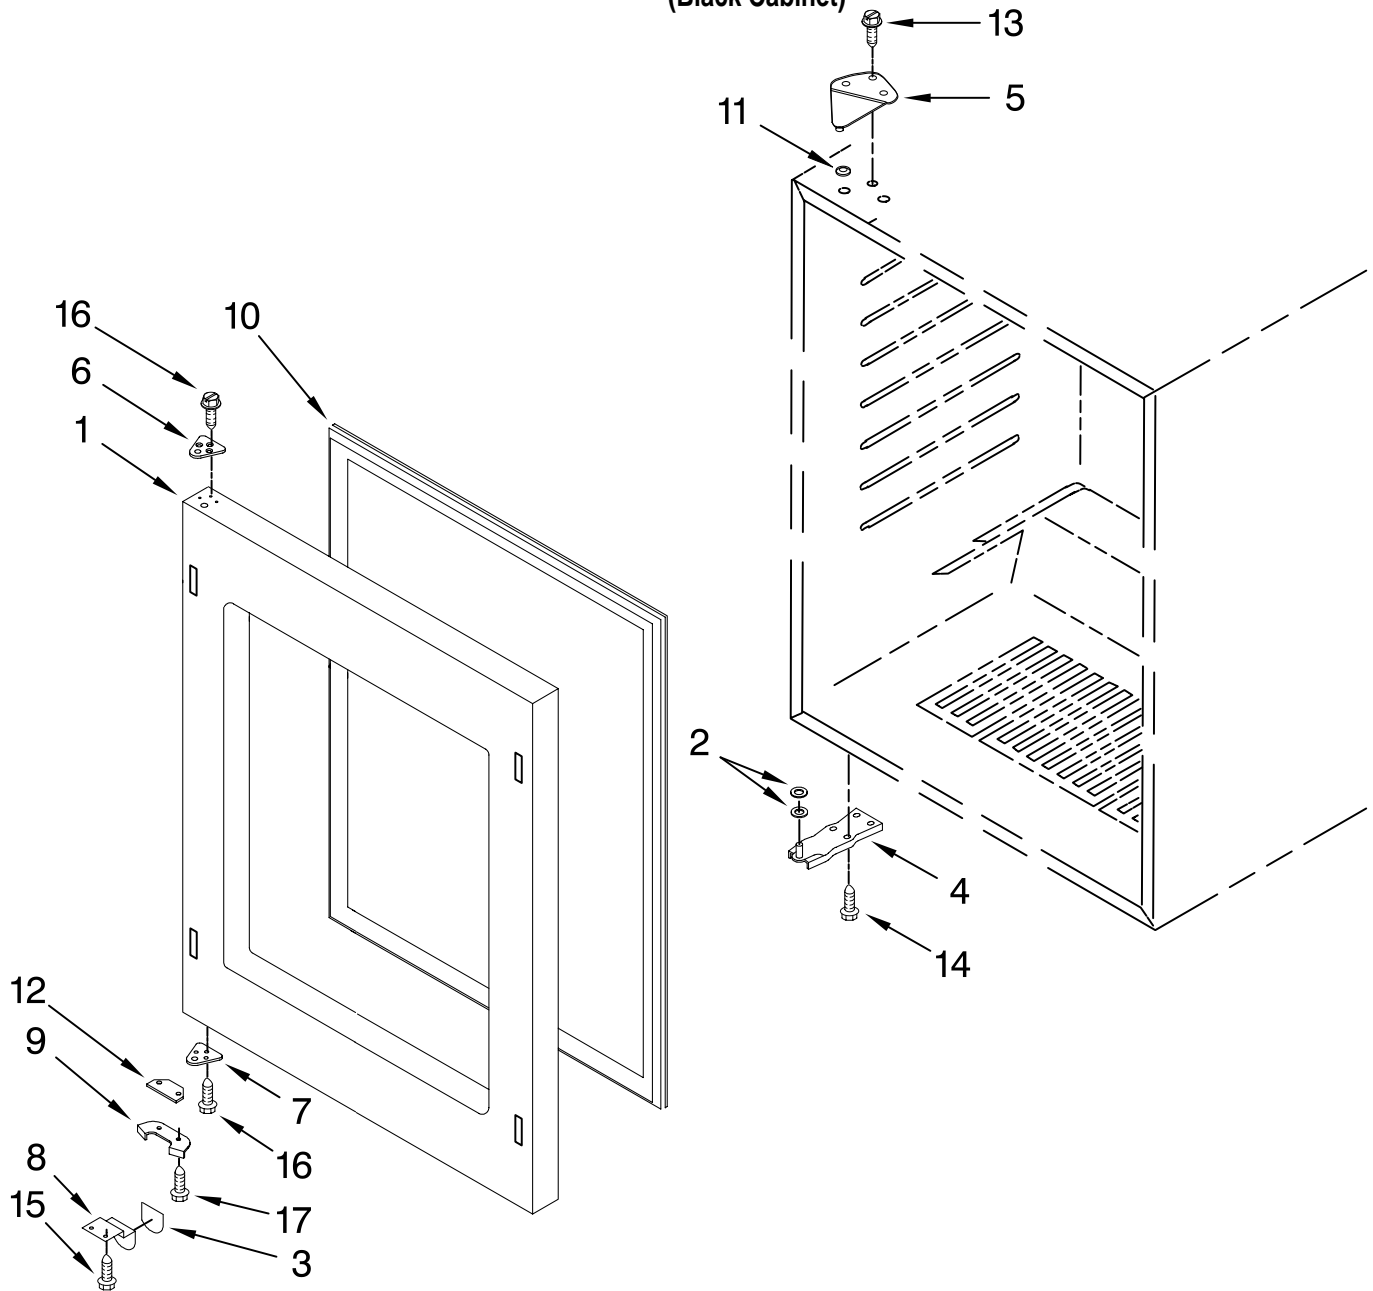

FOR ORDERING INFORMATION REFER TO PARTS PRICE LIST

SHELF PARTS

For Model: KBC024LSBX02

(Black Cabinet)

FOR ORDERING INFORMATION REFER TO PARTS PRICE LIST

SHELF PARTS

For Model: KBC024LSBX02
(Black Cabinet)

Illus. No.	Part No.	DESCRIPTION
1	W10238032	Wine Rack Top & Middle
2	4344866	Rubber Support
3	W10238029	Rail Assembly
4	W10187313	Wine Rack, Lower Ladder, Shelf
5	4344842	Left Side
	4344843	Right Side
6	4344794	Screw
7	4344795	Washer
8	W10239367	Shelf Support
9	4344851	Screw
10	4344882	Trim, Top And Middle Racks
11	4344867	Rubber Support
12	W10163279	Trim, Lower Rack Support, Bumper
13	4344886	Left
	4344885	Right
14		Screw
	4344915	Left
	4344914	Right
15	W10238033	Shelf, Large
16	4344871	Glass, Shelf
17	4344868	Shelf, Small
18	4344869	Glass, Shelf
19	4344872	Trim, Shelf
20	4344873	Seal, Rear
21	4344874	Seal, Side (2)
22	4344875	Seal, Front
23	W10239364	Shelf Support
24	W10239371	Shelf Support
25	W10239368	Shelf Support
26	W10162986	Screw W/Washer
27	W10238187	Top Cover
28	W10238184	Bottom Cover
29	W10238024	Transformer Cable
30	W10238026	Sensor Assy
31	W10238025	Sensor Assy, Top
32	W10238028	Extension Cable
33	W10238180	PCB Display Board

Following Parts Not Illustrated

W10204809 Screw, Cover
W10238031 LED Spacer
W10238384 Seal
W10238189 Support
W10239385 Support Spacer
W10243273 Screw, Support
W10243310 Screw, Support
W10243312 Screw, LED

FOR ORDERING INFORMATION REFER TO PARTS PRICE LIST

DOOR PARTS

For Model: KBC024LSBX02

(Black Cabinet)

Illus. No.	Part No.	DESCRIPTION
1	4344891	Door Assembly (Includes Gasket)
2	W10162992	Washer/Bottom
3	W10163191	Gasket-Push Plate
4	4344787	Hinge Bottom
5	4344754	Hinge, Top
6	4344804	Spacer, Top Trim
7	4344798	Spacer Bottom Hinge