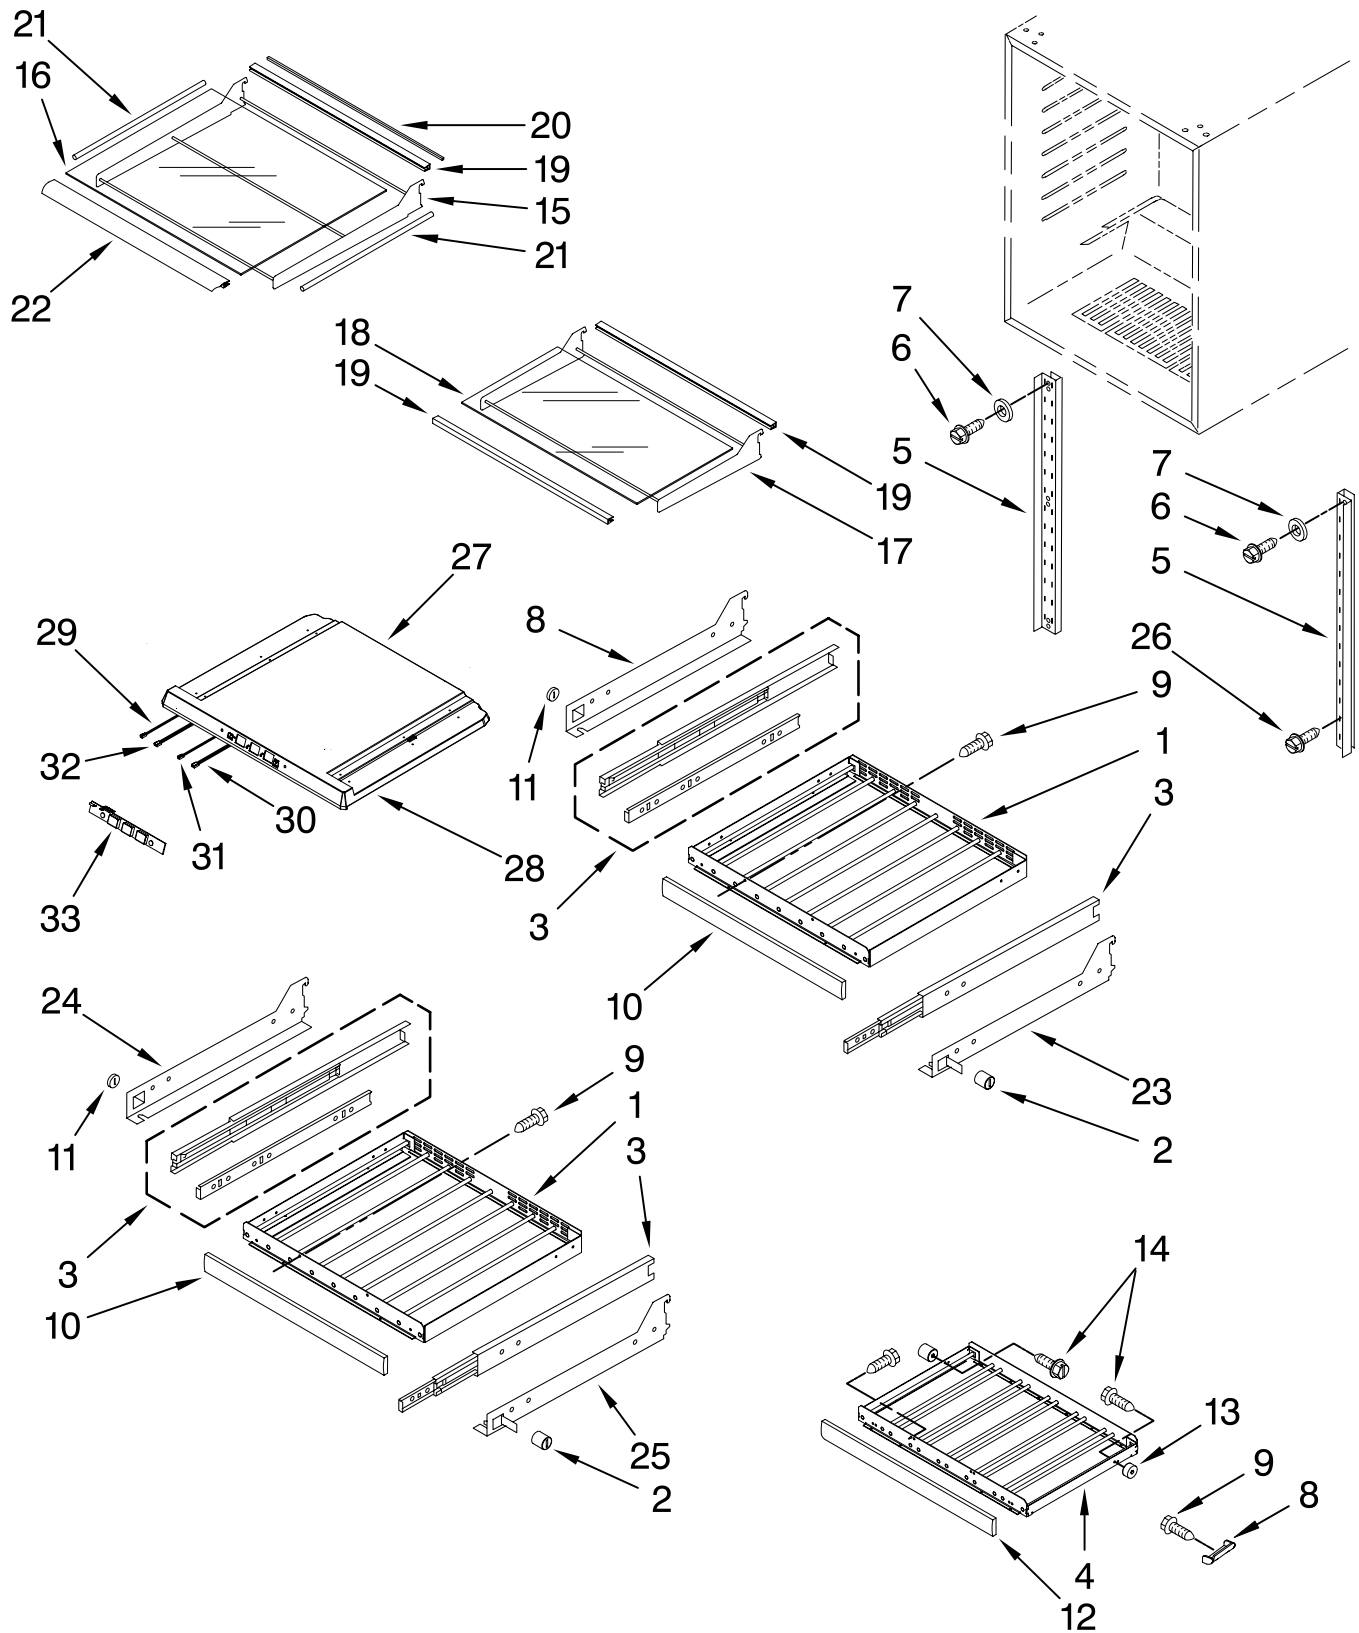

SHELF PARTS

For Model: KBC024LSBX02

(Black Cabinet)

FOR ORDERING INFORMATION REFER TO PARTS PRICE LIST

SHELF PARTS

For Model: KBC024LSBX02
(Black Cabinet)

Illus. No.	Part No.	DESCRIPTION
1	W10238032	Wine Rack Top & Middle
2	4344866	Rubber Support
3	W10238029	Rail Assembly
4	W10187313	Wine Rack, Lower Ladder, Shelf
5	4344842	Left Side
	4344843	Right Side
6	4344794	Screw
7	4344795	Washer
8	W10239367	Shelf Support
9	4344851	Screw
10	4344882	Trim, Top And Middle Racks
11	4344867	Rubber Support
12	W10163279	Trim, Lower Rack Support, Bumper
13	4344886	Left
	4344885	Right
14		Screw
	4344915	Left
	4344914	Right
15	W10238033	Shelf, Large
16	4344871	Glass, Shelf
17	4344868	Shelf, Small
18	4344869	Glass, Shelf
19	4344872	Trim, Shelf
20	4344873	Seal, Rear
21	4344874	Seal, Side (2)
22	4344875	Seal, Front
23	W10239364	Shelf Support
24	W10239371	Shelf Support
25	W10239368	Shelf Support
26	W10162986	Screw W/Washer
27	W10238187	Top Cover
28	W10238184	Bottom Cover
29	W10238024	Transformer Cable
30	W10238026	Sensor Assy
31	W10238025	Sensor Assy, Top
32	W10238028	Extension Cable
33	W10238180	PCB Display Board

Following Parts Not Illustrated

W10204809 Screw, Cover
W10238031 LED Spacer
W10238384 Seal
W10238189 Support
W10239385 Support Spacer
W10243273 Screw, Support
W10243310 Screw, Support
W10243312 Screw, LED

FOR ORDERING INFORMATION REFER TO PARTS PRICE LIST