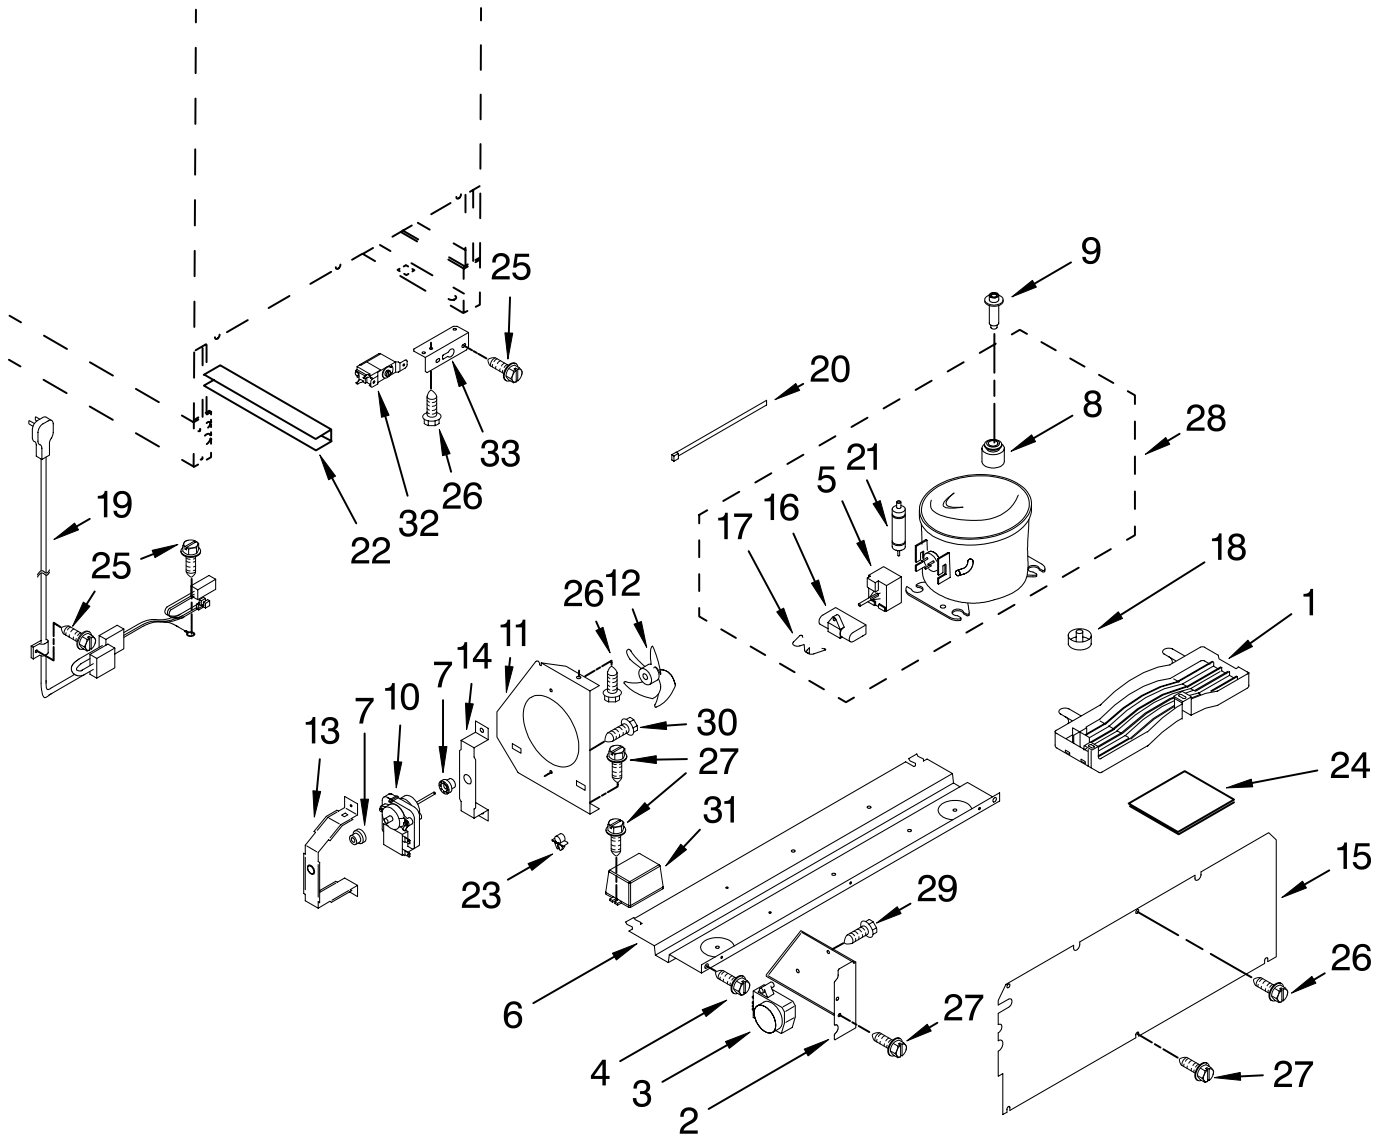

UNIT PARTS

For Model: KBC024LSBX02
(Black Cabinet)

Illus. No.	Part No.	DESCRIPTION
1	W10163193	Drain Pan
2	4344773	Bracket, Defrost Timer
3	4344774	Defrost Timer
4	4344797	Screw
5	4344776	Start Device
6	W10238066	Mounting Plate, Compressor
7	4344778	Grommet, Fan Motor
8	4344779	Grommet, Compressor
9	4344780	Bolt, Compressor
10	4344781	Fan Motor, Condenser

Illus. No.	Part No.	DESCRIPTION
11	4344782	Baffle, Air
12	4344783	Fan Blade
13	4344784	Bracket, Motor
14	4344785	Bracket, Motor
15	4344786	Cover, Rear
16	4344837	Capacitor
17	4344836	Clip
18	W10163276	Trap, Drain
19	4344861	Power Cord
20	4344829	Cable Tie
21	W10163273	Drier
22	4344907	Trim Edge
23	W10238022	Clip
24	W10163274	Pad-Rubber
25	4344826	Screw

Illus. No.	Part No.	DESCRIPTION
26	4344825	Screw
27	4344832	Screw
28	4344775	Compressor (Includes Items 5, 8, 16, 17 & 21)
29	4344834	Screw
30	4344833	Screw
31	W10238070	Transformer
32	W10163278	Thermostat
33	4344864	Bracket, Thermostat

REFRIGERANT CHARGE

3.5 Ounces
(R-134A)

FOR ORDERING INFORMATION REFER TO PARTS PRICE LIST