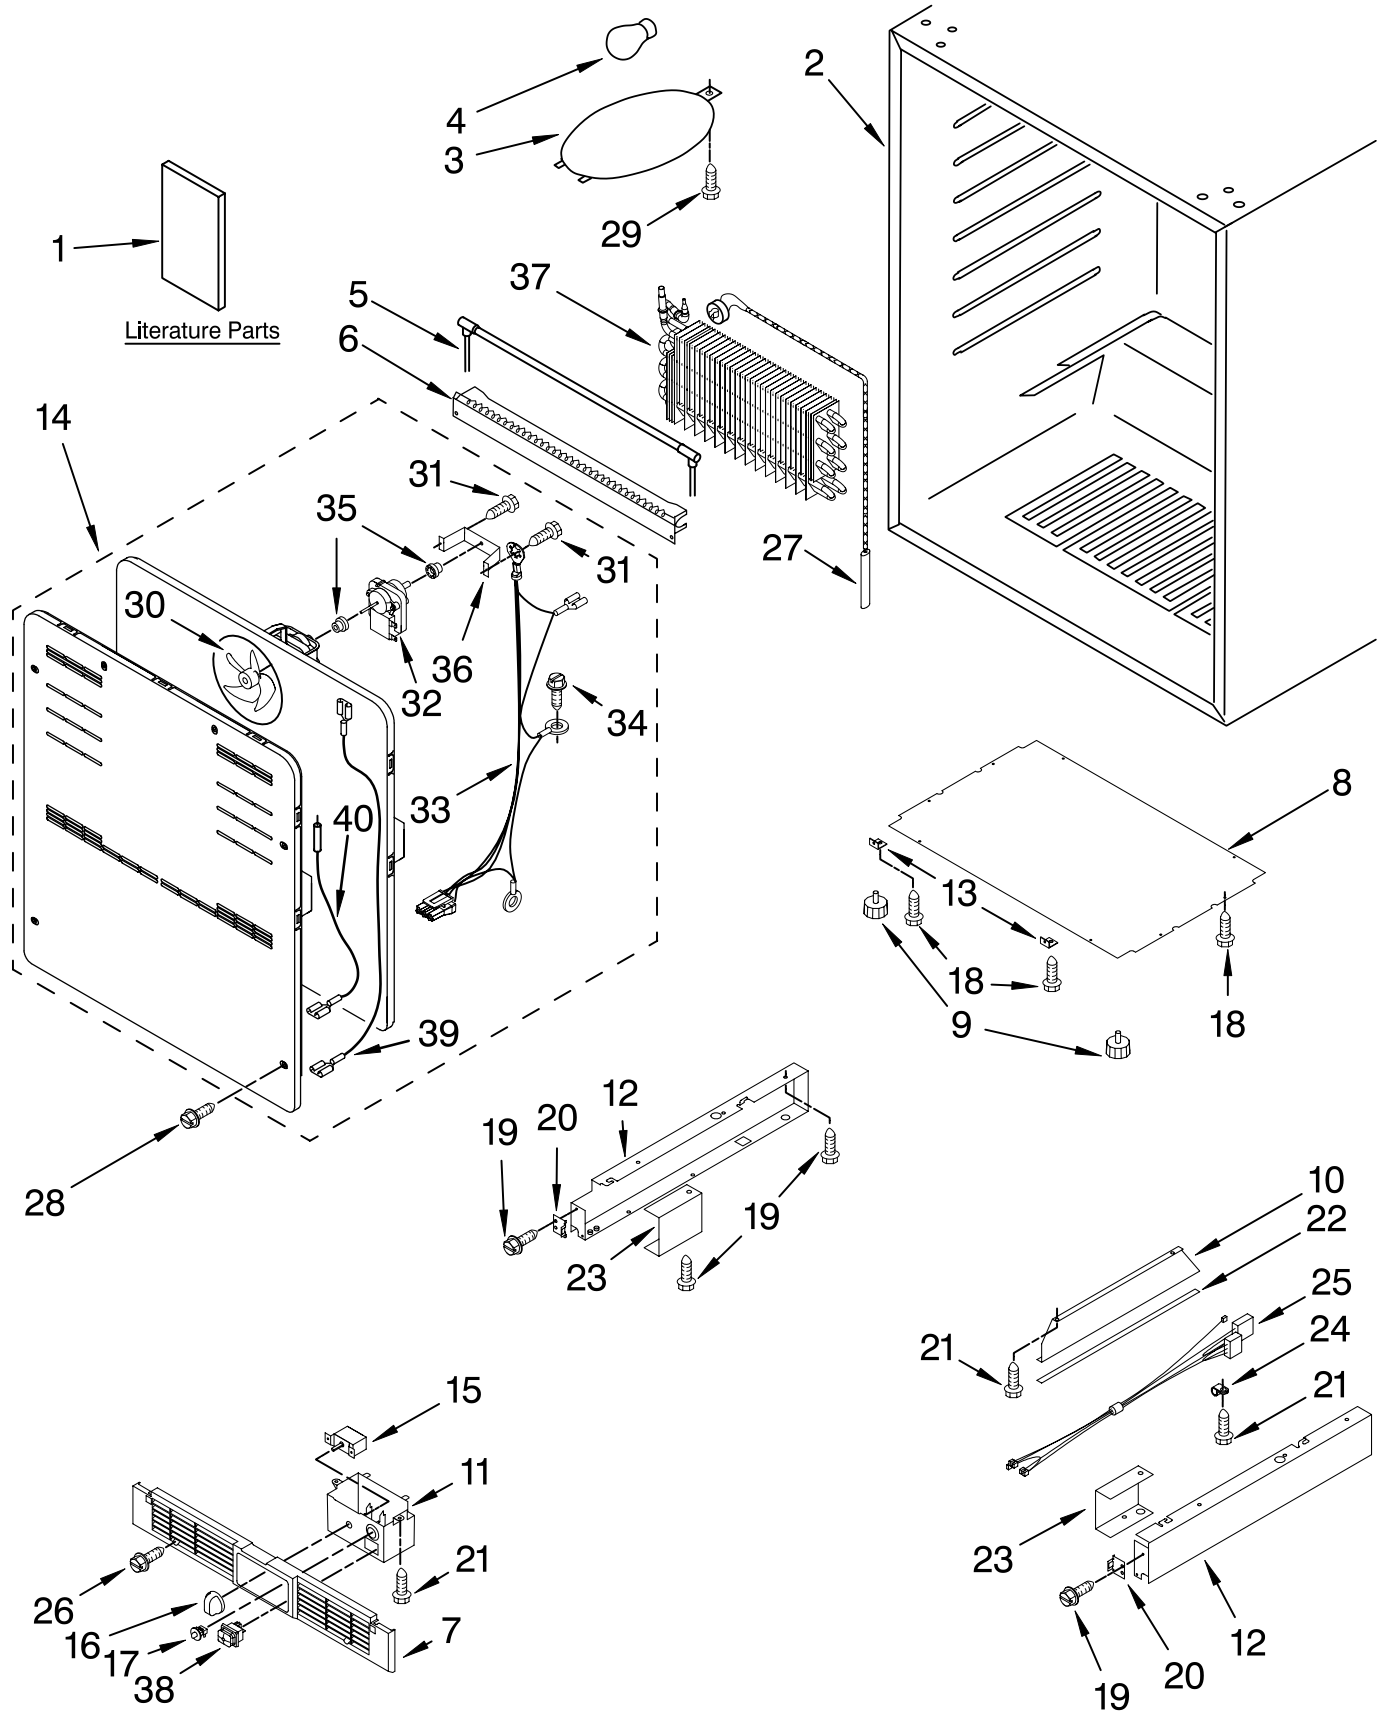

For Model: KBC024LSBX02

(Black Cabinet)

FOR ORDERING INFORMATION REFER TO PARTS PRICE LIST

CABINET PARTS

For Model: KBC024LSBX02

(Black Cabinet)

Illus. No.	Part No.	DESCRIPTION
1		Literature Parts
	2300277	Use & Care Guide
	4344901	Wiring Diagram
2		Cabinet (Not A Service Part)
3	4344739	Lens, Light
4	4344740	Bulb, Light
5	4344746	Heater, Defrost
6	4344747	Heat Shield
7	4344761	Grille
8	4344762	Plate, Bottom
9	4344763	Foot, Leveling
10	W10204638	Brace, Support
11	4344898	Control Box
12		Frame, Side
	4344789	Left Side
	4344790	Right Side
13	4344771	Bracket, Grille
14	W10239395	Evaporator Fan Assembly
15	4344860	Thermostat
16	4344768	Knob, Thermostat
17	4344767	Switch, Plunger
18	4344826	Screw
19	W10243104	Screw
20	4344819	Clip, Grille
21	4344825	Screw
22	4344823	Seal
23		Frame, Support
	4344821	Right
	4344820	Left
24	4344824	Clip, Harness
25	4344857	Harness, Wire
26	4344826	Screw
27	4344792	Thermal Fuse
28	4344793	Screw
29	4344791	Screw
30	4344783	Fan Blade
31	4344878	Screw
32	4344865	Evaporator Fan Motor
33	4344877	Harness, Wire
34	4344832	Screw, Ground
35	4344778	Grommet, Fan Motor
36	4344899	Bracket, Motor
37		Evaporator (Not Serviced)
38	4344858	Switch, Light
39	4344917	Transformer Cable
40	W10238027	Temperature Sensor