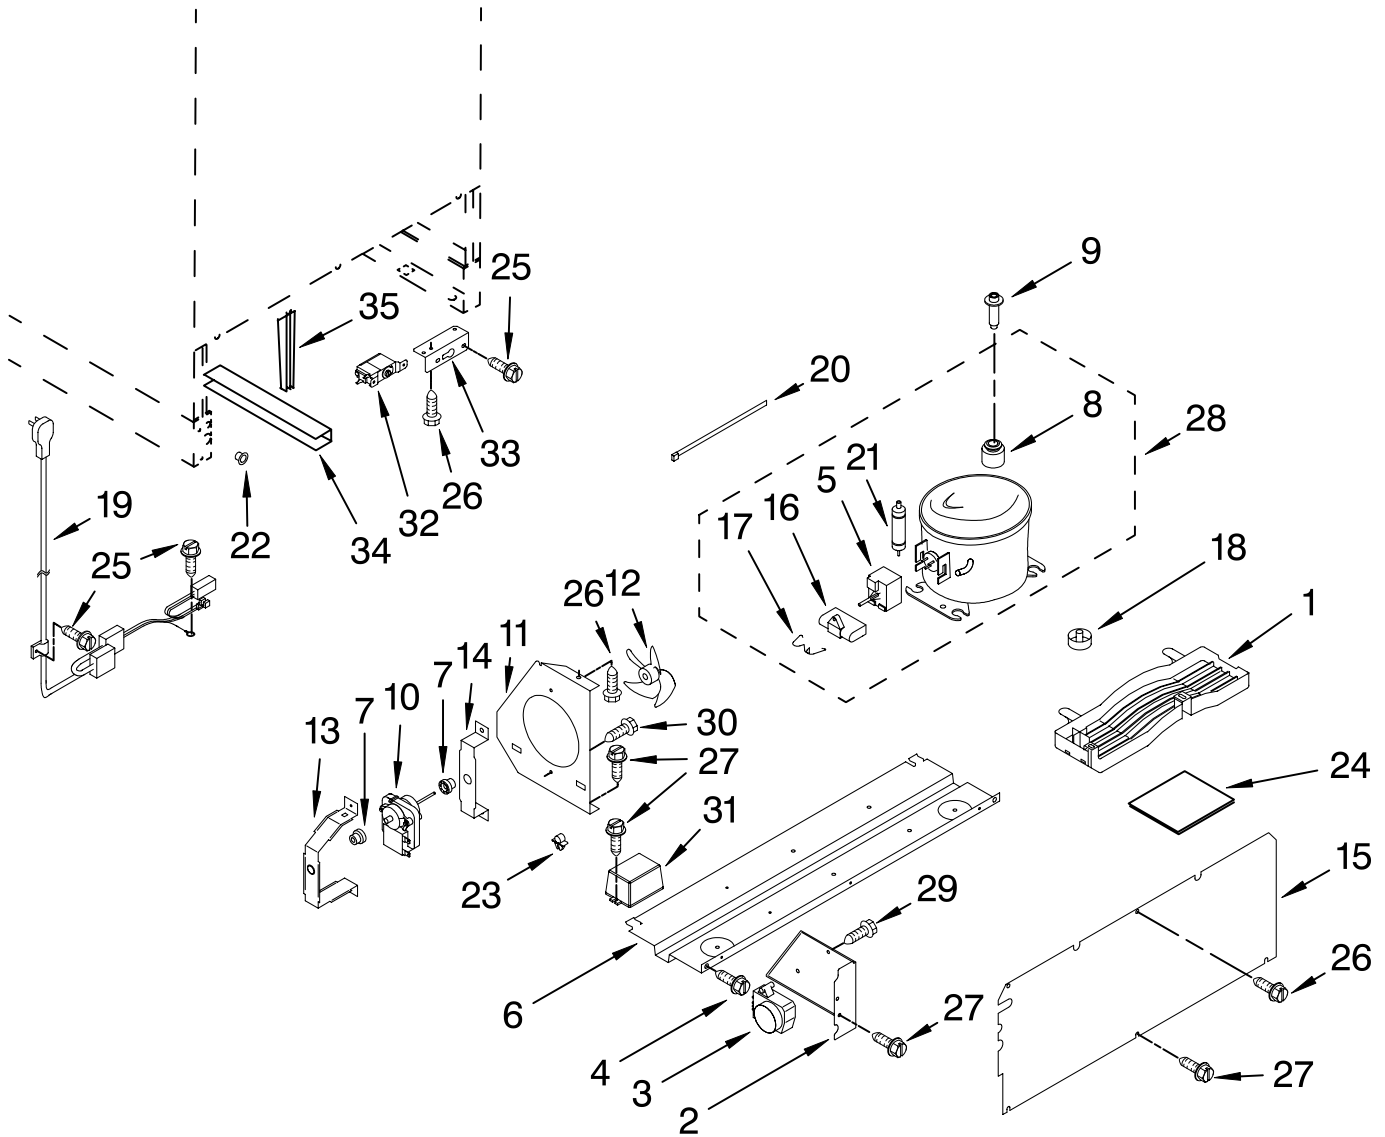

UNIT PARTS

For Models: KBCS24LSBS01
(Black Cabinet)

Illus. No.	Part No.	DESCRIPTION
1	W10163193	Drain Pan
2	4344773	Bracket, Defrost Timer
3	4344774	Defrost Timer
4	4344797	Screw
5	4344776	Start Device
6	W10175971	Mounting Plate, Compressor
7	4344778	Grommet, Fan Motor
8	4344779	Grommet, Compressor
9	4344780	Bolt, Compressor
10	4344781	Fan Motor, Condenser
11	4344782	Baffle, Air

Illus. No.	Part No.	DESCRIPTION
12	4344783	Fan Blade
13	4344784	Bracket, Motor
14	4344785	Bracket, Motor
15	4344786	Cover, Rear
16	4344837	Capacitor
17	4344836	Clip
18	W10163276	Trap, Drain
19	4344861	Power Cord
20	4344829	Cable Tie
21	W10163273	Drier
22	4344838	Bushing
23	4344831	Clip, Bushing
24	W10163274	Pad-Rubber
25	4344826	Screw
26	4344825	Screw
27	4344832	Screw

Illus. No.	Part No.	DESCRIPTION
28	4344775	Compressor (Includes Items 5, 8, 16, 17 & 21)
29	4344834	Screw
30	4344833	Screw
31	4344862	Transformer
32	W10163278	Thermostat
33	4344864	Bracket, Thermostat
34	4344907	Trim, Edge
35	4344908	Support, Drain

REFRIGERANT CHARGE

3.5 Ounces
(R-134A)

FOR ORDERING INFORMATION REFER TO PARTS PRICE LIST