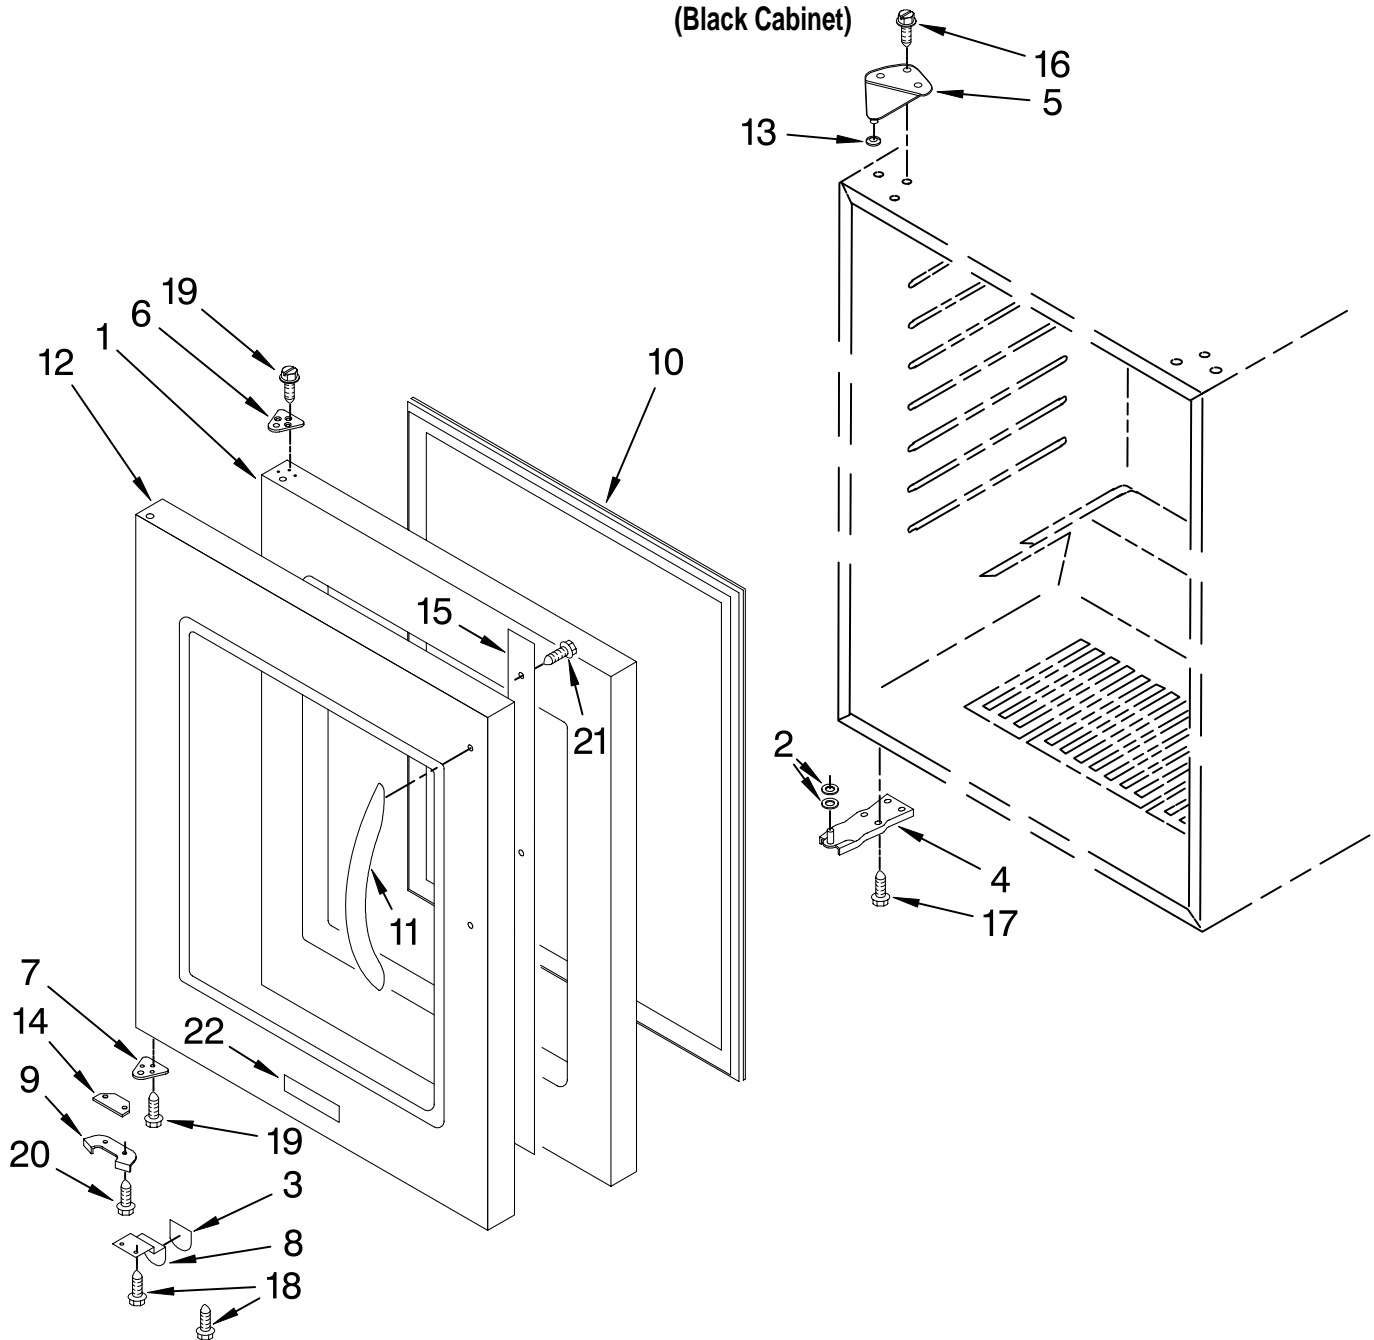

DOOR PARTS

For Models: KBCS24LSBS01
(Black Cabinet)

Illus. No.	Part No.	DESCRIPTION
1	4344854	Door Assembly (Includes Gasket)
2	W10162992	Washer—Bottom
3	W10163191	Gasket—Push Plate
4	4344787	Hinge, Bottom
5	4344754	Hinge, Top
6	4344804	Spacer, Top Hinge
7	4344798	Spacer, Bottom Hinge
8	4344757	Actuator, Switch
9	4344802	Door Stop

Illus. No.	Part No.	DESCRIPTION
10	4344852	Door Gasket
11	4344810	Handle, Door
12	4344856	Door Skin, Stainless Steel
13	4344760	Washer
14	4344803	Spacer, Door
15	4344904	Plate
16	4344796	Screw
17		Screw, Lower Hinge
	4344906	Quantity 1
	4344797	Quantity 3
18	4344827	Screw

Illus. No.	Part No.	DESCRIPTION
19	W10163072	Screw
20	4344801	Screw
21	4344808	Screw
22	4344813	Nameplate

OPTIONAL PARTS NOT ILLUSTRATED

8171420 Cleaner, Stainless Steel (12 oz)

FOR ORDERING INFORMATION REFER TO PARTS PRICE LIST