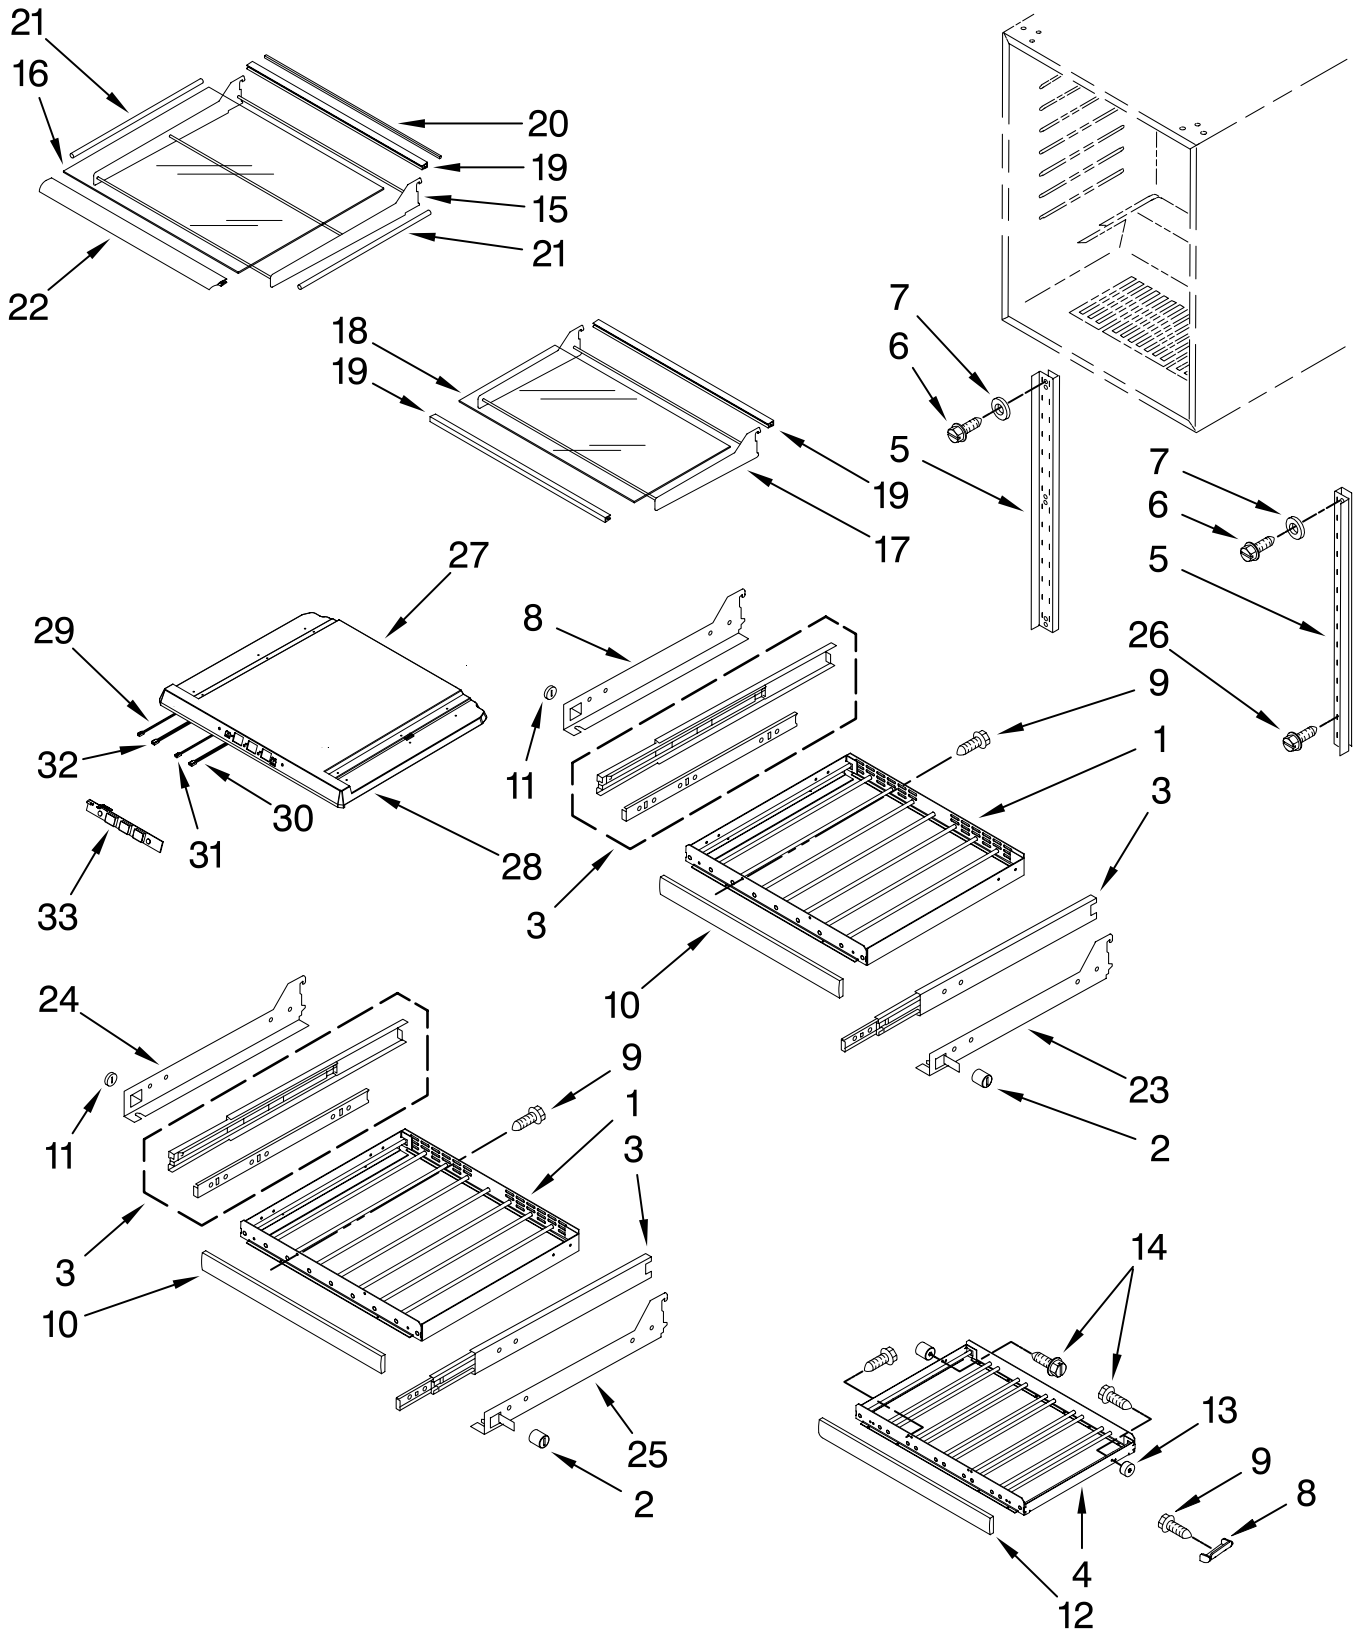

SHELF PARTS

For Models: KBCS24LSBS02
(Black Cabinet)

FOR ORDERING INFORMATION REFER TO PARTS PRICE LIST

SHELF PARTS

For Models: **KBCS24LSBS02**
(Black Cabinet)

Illus. No.	Part No.	DESCRIPTION
1	W10238032	Wine Rack Top & Middle
2	4344866	Rubber Support
3	W10238029	Rail Assembly
4	W10187313	Wine Rack, Lower
5		Ladder, Shelf
	4344842	Left Side
	4344843	Right Side
6	4344794	Screw
7	4344795	Washer
8	W10239367	Shelf Support
9	4344851	Screw
10	4344882	Trim, Top And Middle Racks
11	4344867	Rubber Support
12	W10163279	Trim, Lower Rack
13		Support, Bumper
	4344886	Left
	4344885	Right
14		Screw
	4344915	Left
	4344914	Right
15	W10238033	Shelf, Large
16	4344871	Glass, Shelf
17	4344868	Shelf, Small
18	4344869	Glass, Shelf
19	4344872	Trim, Shelf
20	4344873	Seal, Rear
21	4344874	Seal, Side (2)
22	4344875	Seal, Front
23	W10239364	Shelf Support
24	W10239371	Shelf Support
25	W10239368	Shelf Support
26	W10162986	Screw W/Washer
27	W10238187	Top Cover
28	W10238184	Bottom Cover
29	W10238024	Transformer Cable
30	W10238026	Sensor Assy
31	W10238025	Sensor Assy, Top
32	W10238028	Extension Cable
33	W10238180	PCB Display Board

Following Parts Not Illustrated

W10204809	Screw, Cover
W10238031	LED Spacer
W10238384	Seal
W10238189	Support
W10239385	Support Spacer
W10243273	Screw, Support
W10243310	Screw, Support
W10243312	Screw, LED

FOR ORDERING INFORMATION REFER TO PARTS PRICE LIST