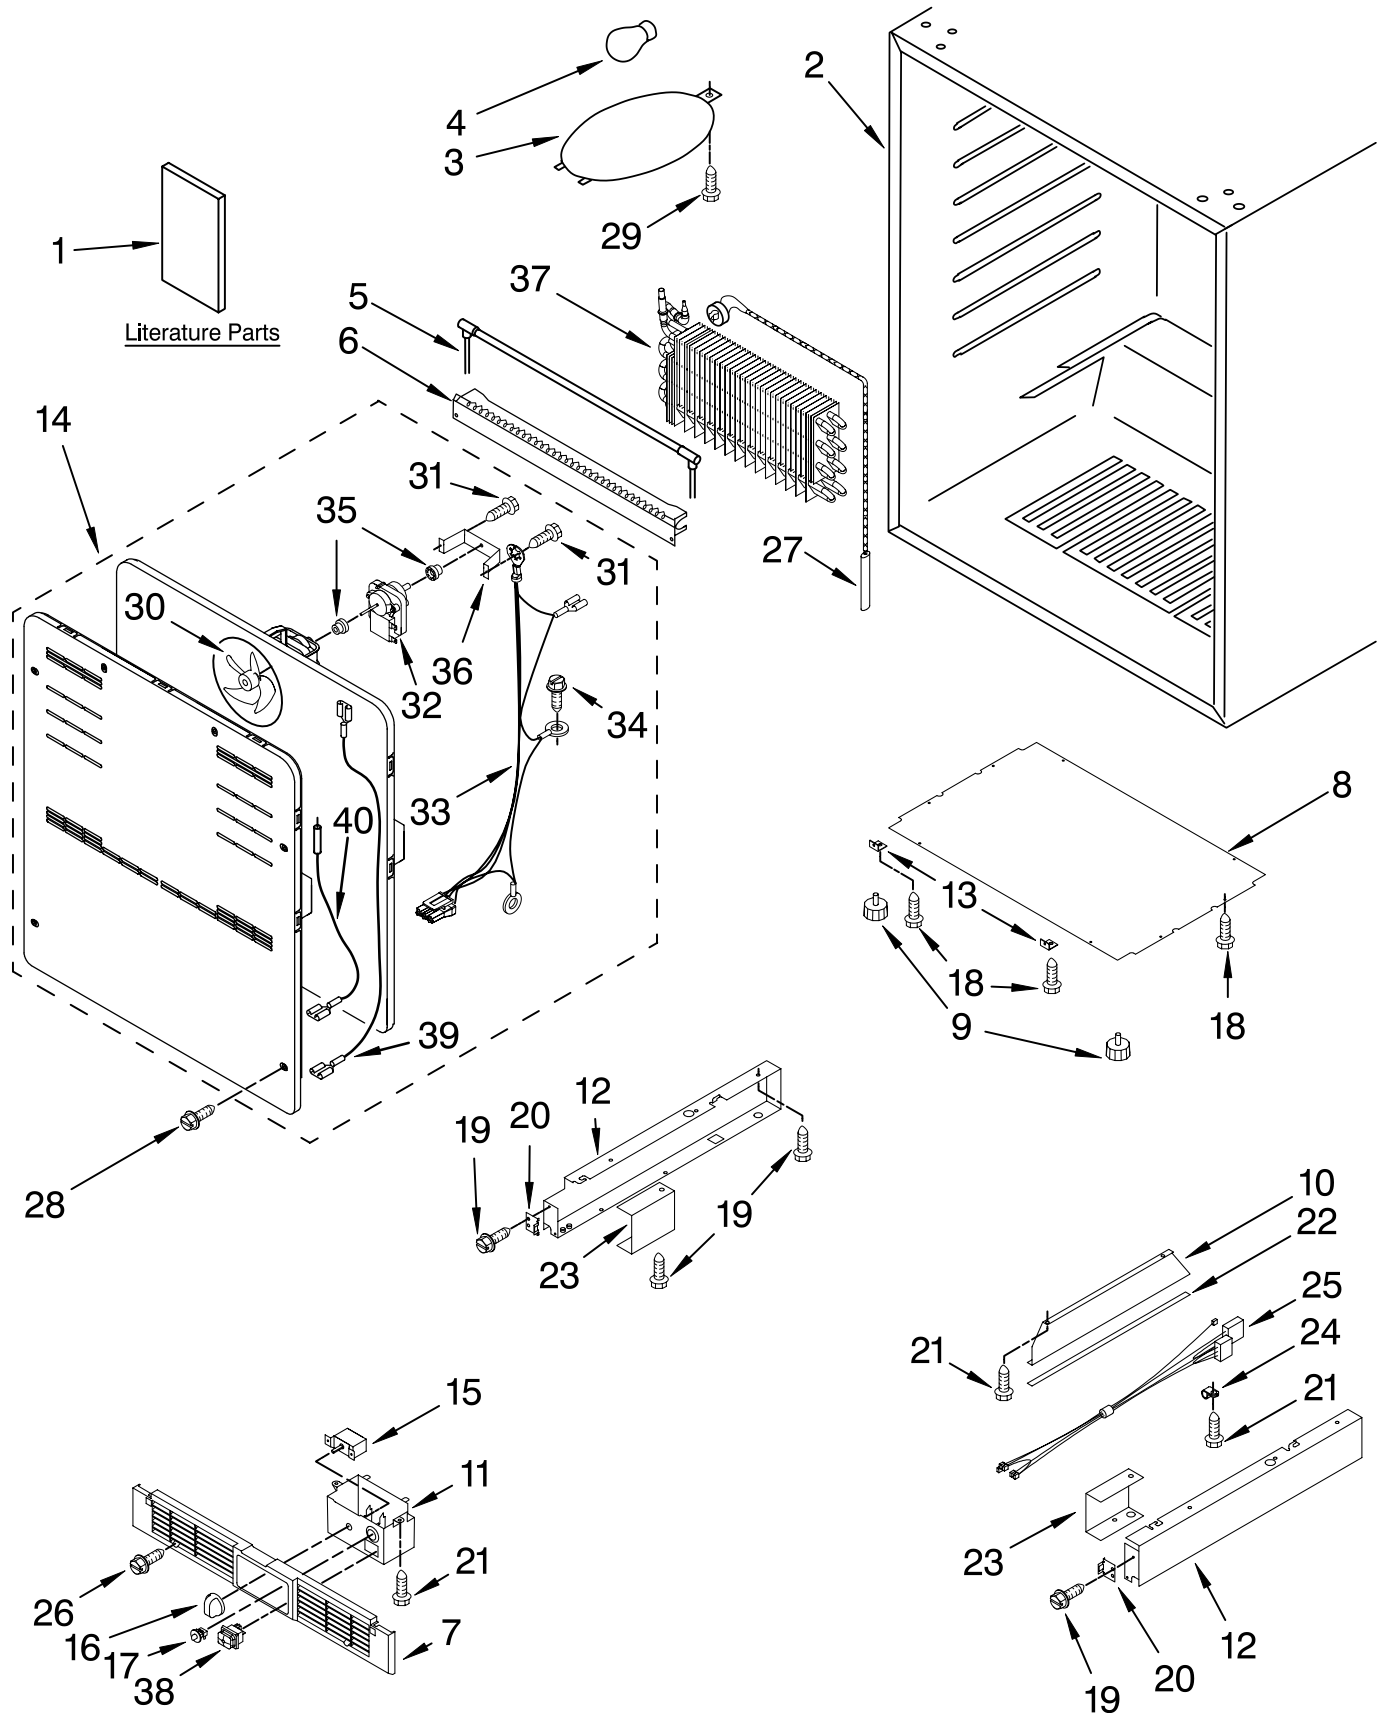

For Models: KBCS24LSBS02
(Black Cabinet)

FOR ORDERING INFORMATION REFER TO PARTS PRICE LIST

CABINET PARTS

For Models: KBCS24LSBS02
(Black Cabinet)

Illus. No.	Part No.	DESCRIPTION
1		Literature Parts
	2300276	Use & Care Guide
	4344901	Wiring Diagram
2		Cabinet (Not A Service Part)
3	4344739	Lens, Light
4	4344740	Bulb, Light
5	4344746	Heater, Defrost
6	4344747	Heat Shield
7	4344761	Grille
8	4344762	Plate, Bottom
9	4344763	Foot, Leveling
10	W10204638	Brace, Support
11	4344898	Control Box
12		Frame, Side
	4344789	Left Side
	4344790	Right Side
13	4344771	Bracket, Grille
14	W10239395	Evaporator Fan Assembly
15	4344860	Thermostat
16	4344768	Knob, Thermostat
17	4344767	Switch, Plunger
18	4344826	Screw
19	W10243104	Screw
20	4344819	Clip, Grille
21	4344825	Screw
22	4344823	Seal
23		Frame, Support
	4344821	Right
	4344820	Left
24	4344824	Clip, Harness
25	4344857	Harness, Wire
26	4344826	Screw
27	4344792	Thermal Fuse
28	4344793	Screw
29	4344791	Screw
30	4344783	Fan Blade
31	4344878	Screw
32	4344865	Evaporator Fan Motor
33	4344877	Harness, Wire
34	4344832	Screw, Ground
35	4344778	Grommet, Fan Motor
36	4344899	Bracket, Motor
37		Evaporator (Not Serviced)
38	4344858	Switch, Light
39	4344917	Transformer Cable
40	W10238027	Temperature Sensor