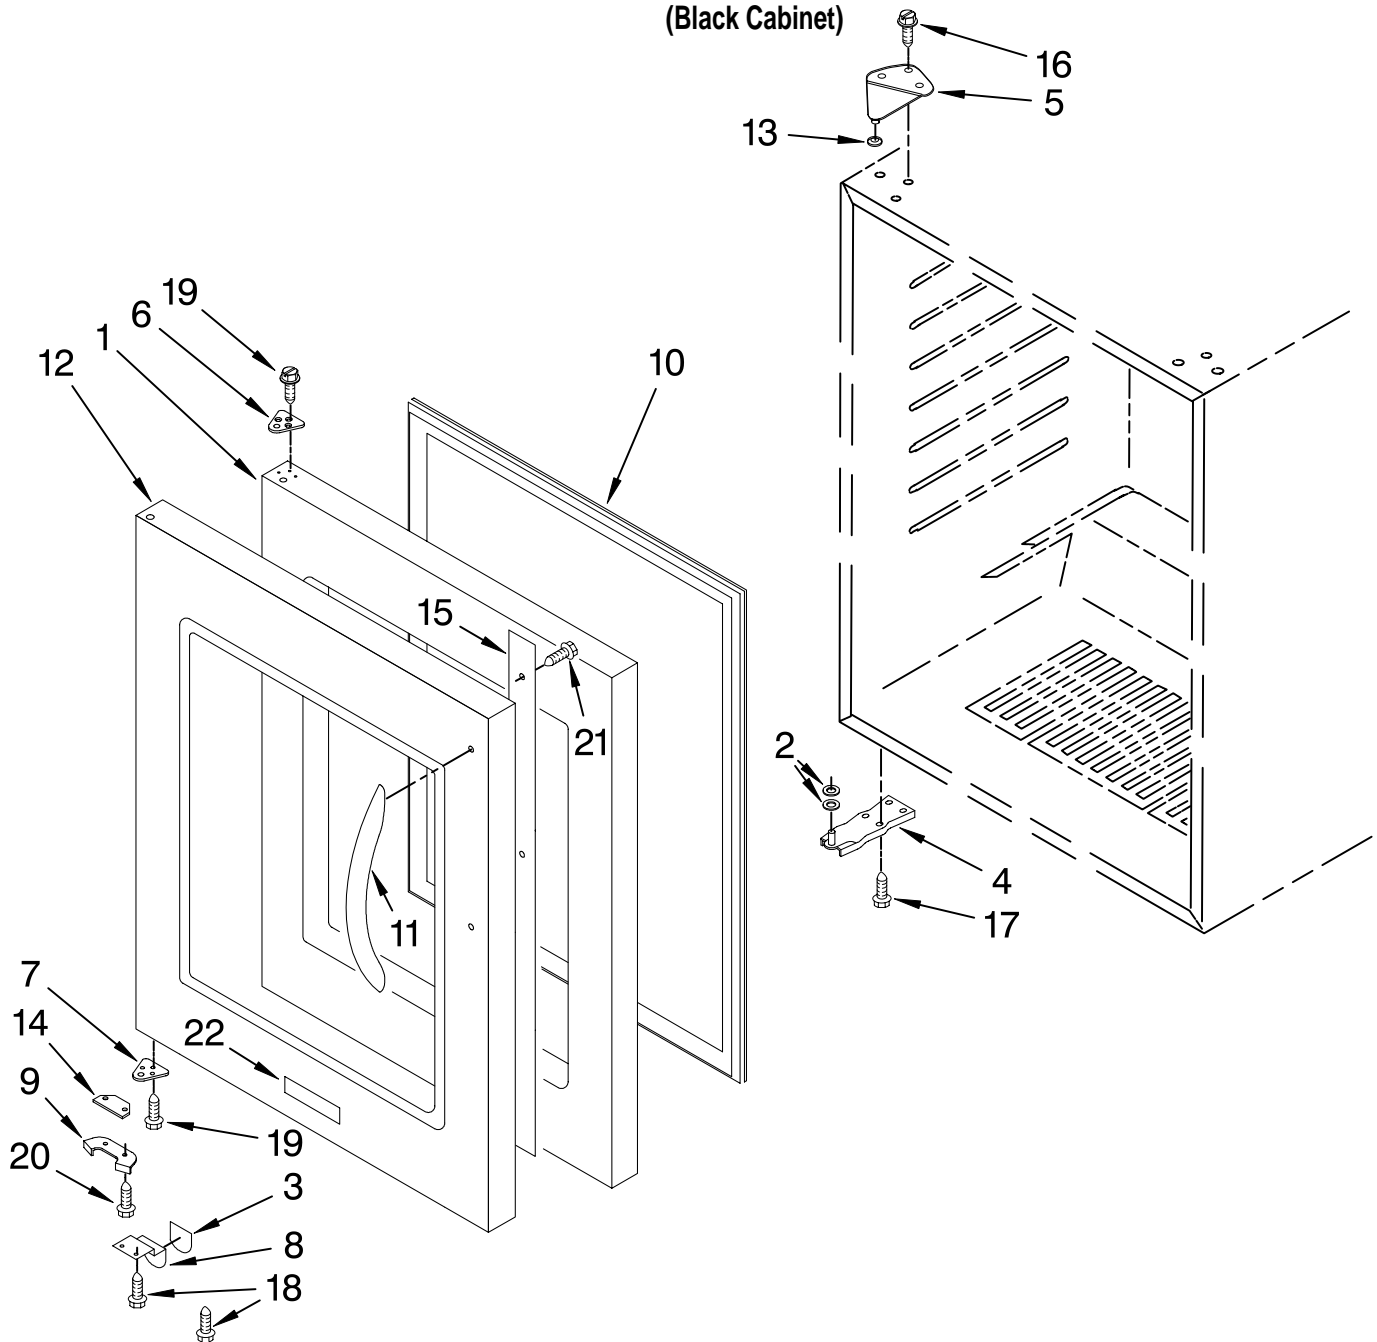

DOOR PARTS

For Models: KBCS24LSBS02
(Black Cabinet)

Illus. No.	Part No.	DESCRIPTION
1	4344854	Door Assembly (Includes Gasket)
2	W10162992	Washer-Bottom
3	W10163191	Gasket-Push Plate
4	4344787	Hinge, Bottom
5	4344754	Hinge, Top
6	4344755	Spacer, Top Hinge
7	4344756	Spacer, Bottom Hinge
8	4344757	Actuator, Switch
9	4344758	Door Stop
10	4344852	Door Gasket

Illus. No.	Part No.	DESCRIPTION
11	4344810	Handle, Door
12	4344856	Door Skin, Stainless Steel
13	4344760	Washer
14	4344803	Spacer, Door
15	W10238056	Plate
16	4344796	Screw
17	4344906	Screw, Lower Hinge
		Quantity 1
		Quantity 3
18	W10204865	Screw

Illus. No.	Part No.	DESCRIPTION
19	W10243123	Screw
20	4344801	Screw
21	4344808	Screw
22	W10239386	Nameplate
OPTIONAL PARTS NOT ILLUSTRATED		
	8171420	Cleaner, Stainless Steel (12 oz)

FOR ORDERING INFORMATION REFER TO PARTS PRICE LIST