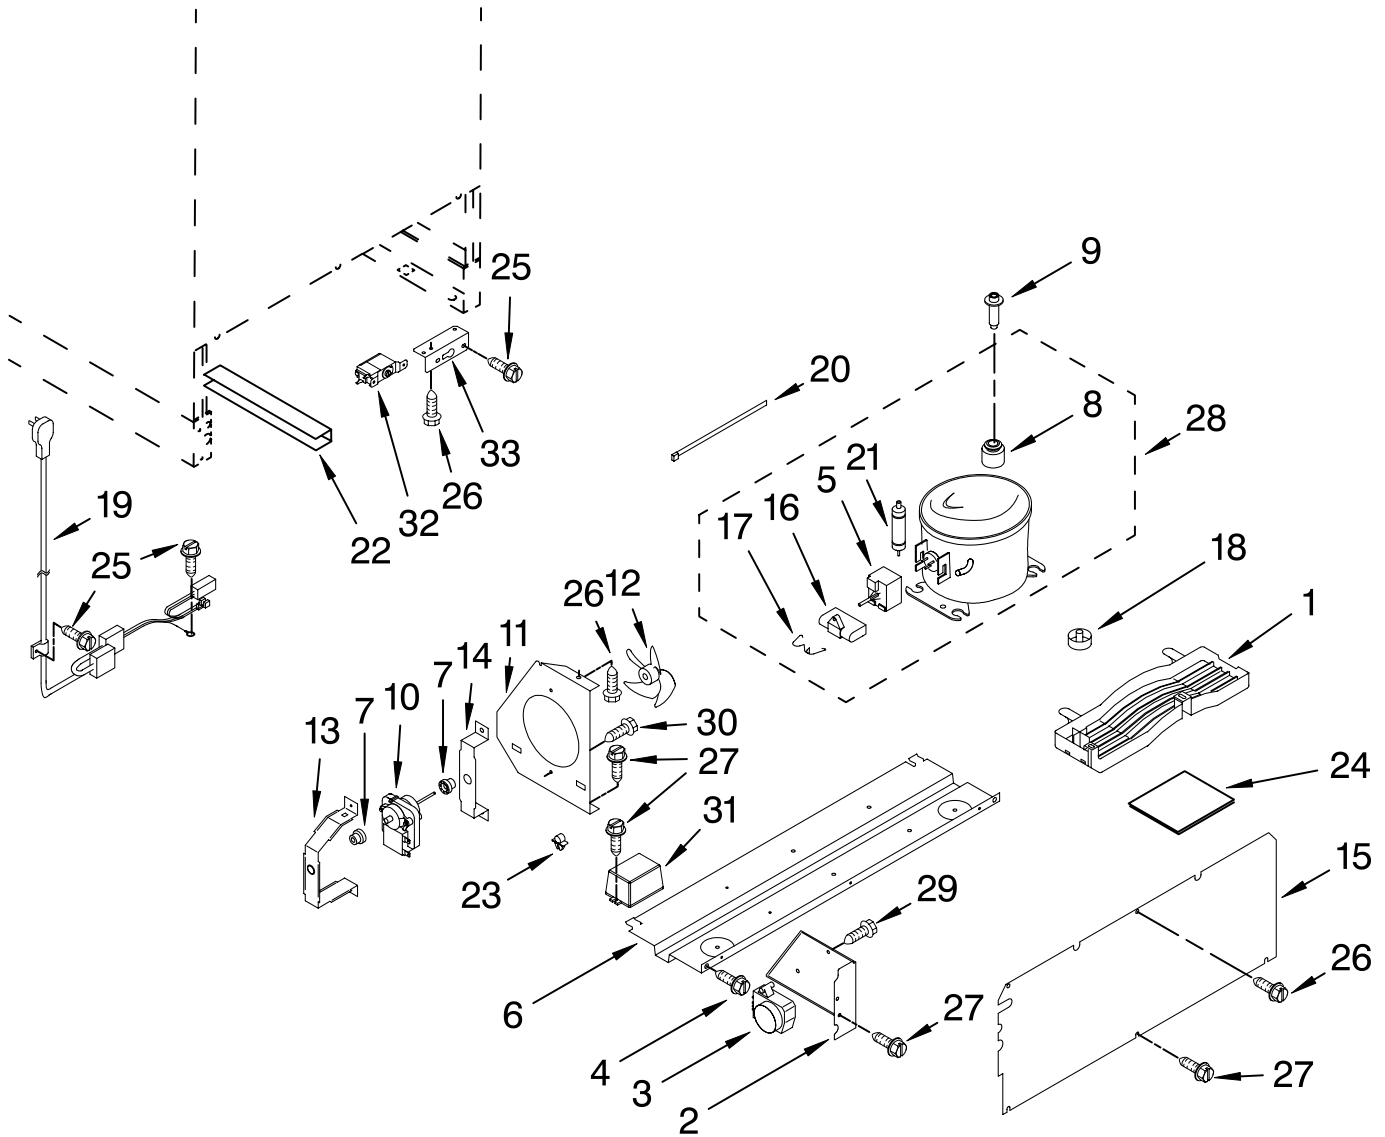

UNIT PARTS

For Models: KBCS24LSBS02
(Black Cabinet)

Illus. No.	Part No.	DESCRIPTION
1	W10163193	Drain Pan
2	4344773	Bracket, Defrost Timer
3	4344774	Defrost Timer
4	4344797	Screw
5	4344776	Start Device
6	W10238066	Mounting Plate, Compressor
7	4344778	Grommet, Fan Motor
8	4344779	Grommet, Compressor
9	4344780	Bolt, Compressor
10	4344781	Fan Motor, Condenser
11	4344782	Baffle, Air
12	4344783	Fan Blade

Illus. No.	Part No.	DESCRIPTION
13	4344784	Bracket, Motor
14	4344785	Bracket, Motor
15	4344786	Cover, Rear
16	4344837	Capacitor
17	4344836	Clip
18	W10163276	Trap, Drain
19	4344861	Power Cord
20	4344829	Cable Tie
21	W10163273	Drier
22	4344907	Trim Edge
23	W10238022	Clip
24	W10163274	Pad-Rubber
25	4344826	Screw
26	4344825	Screw
27	4344832	Screw

Illus. No.	Part No.	DESCRIPTION
28	4344775	Compressor (Includes Items 5, 8, 16, 17 & 21)
29	4344834	Screw
30	4344833	Screw
31	W10238070	Transformer
32	W10163278	Thermostat
33	4344864	Bracket, Thermostat

REFRIGERANT CHARGE

3.5 Ounces
(R-134A)

FOR ORDERING INFORMATION REFER TO PARTS PRICE LIST