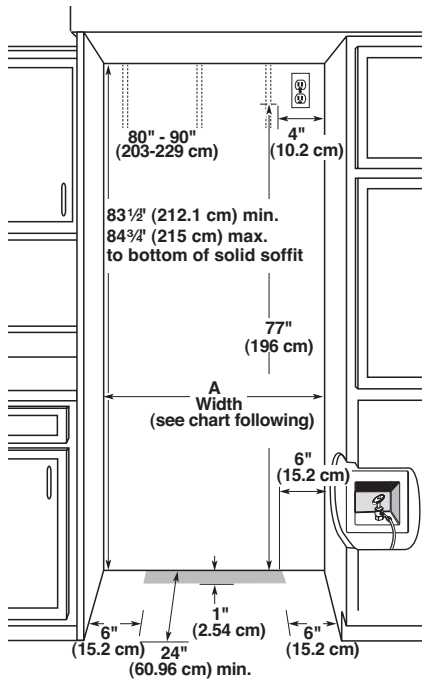

KitchenAid® Bottom Mount Refrigerator

HOME APPLIANCES

PRODUCT MODEL NUMBERS

KBFC42FT	KBLS36FT
KBFO42FT	KBRC36FT
KBLC36FT	KBRO36FT
KBLO36FT	KBR36FT

Electrical: A 115 Volt, 60 Hz., AC only 15- or 20-amp fused, grounded electrical supply is required. It is recommended that a separate circuit serving only your refrigerator be provided. Use an outlet that cannot be turned off by a switch. Do not use an extension cord.

CABINET OPENING DIMENSIONS

Model	Width A (as shown above)
36	35½" (90.2 cm)
42	41½" (105.4 cm)

NOTE: Flooring under refrigerator must be at same level as room.

OVERALL DIMENSIONS

TOP VIEW

Model	Width A
36	35½" (89.5 cm)
42	41¼" (105 cm)

SIDE VIEW

- Height dimensions are shown with the leveling legs extended to 1/8" (3 mm) below the rollers.
- The power cord is 84" (213 cm) long.

FRONT VIEW

*When leveling legs are fully extended to 1¼" (3.2 cm) below rollers, add 1½" (2.9 cm) to the height dimensions.

DOOR SWING DIMENSIONS

36" (91.4 cm) Models

42" (106.7 cm) Models

Free Manuals Download Website

<http://myh66.com>

<http://usermanuals.us>

<http://www.somanuals.com>

<http://www.4manuals.cc>