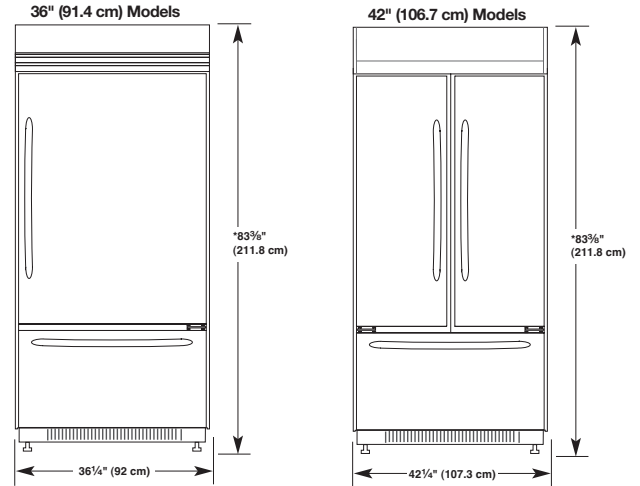

CABINET OPENING DIMENSIONS

Model	Width A (as shown above)
36	35½" (90.2 cm)
42	41½" (105.4 cm)

NOTE: Flooring under refrigerator must be at same level as room.

OVERALL DIMENSIONS

TOP VIEW

Model	Width A
36	35½" (89.5 cm)
42	41¼" (105 cm)

SIDE VIEW

- Height dimensions are shown with the leveling legs extended to 1/8" (3 mm) below the rollers.
- The power cord is 84" (213 cm) long.

FRONT VIEW

*When leveling legs are fully extended to 1¼" (3.2 cm) below rollers, add 1½" (2.9 cm) to the height dimensions.

DOOR SWING DIMENSIONS

36" (91.4 cm) Models

42" (106.7 cm) Models

Free Manuals Download Website

<http://myh66.com>

<http://usermanuals.us>

<http://www.somanuals.com>

<http://www.4manuals.cc>