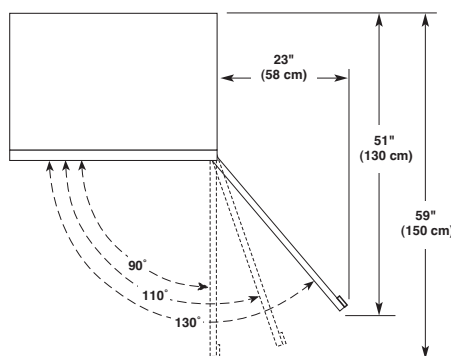

CABINET OPENING DIMENSIONS

Model	Width A (as shown above)
36	35½" (90.2 cm)
42	41½" (105.4 cm)

NOTE: Flooring under refrigerator must be at same level as room.

OVERALL DIMENSIONS

TOP VIEW

Model	Width A
36	35½" (89.5 cm)
42	41¼" (105 cm)

SIDE VIEW

- Height dimensions are shown with the leveling legs extended to 1/8" (3 mm) below the rollers.
- The power cord is 84" (213 cm) long.

FRONT VIEW

*When leveling legs are fully extended to 1¼" (3.2 cm) below rollers, add 1½" (2.9 cm) to the height dimensions.

DOOR SWING DIMENSIONS

36" (91.4 cm) Models

42" (106.7 cm) Models

Free Manuals Download Website

<http://myh66.com>

<http://usermanuals.us>

<http://www.somanuals.com>

<http://www.4manuals.cc>