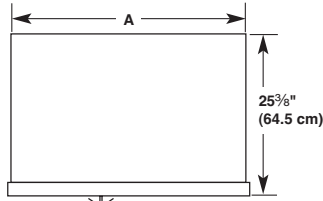

CABINET OPENING DIMENSIONS

Model	Width A (as shown above)
36	35½" (90.2 cm)
42	41½" (105.4 cm)

NOTE: Flooring under refrigerator must be at same level as room.

OVERALL DIMENSIONS

TOP VIEW

Model	Width A
36	35½" (89.5 cm)
42	41¼" (105 cm)

SIDE VIEW

- Height dimensions are shown with the leveling legs extended to 1/8" (3 mm) below the rollers.
- The power cord is 84" (213 cm) long.

FRONT VIEW

*When leveling legs are fully extended to 1¼" (3.2 cm) below rollers, add 1½" (2.9 cm) to the height dimensions.

DOOR SWING DIMENSIONS

36" (91.4 cm) Models

42" (106.7 cm) Models

Free Manuals Download Website

<http://myh66.com>

<http://usermanuals.us>

<http://www.somanuals.com>

<http://www.4manuals.cc>