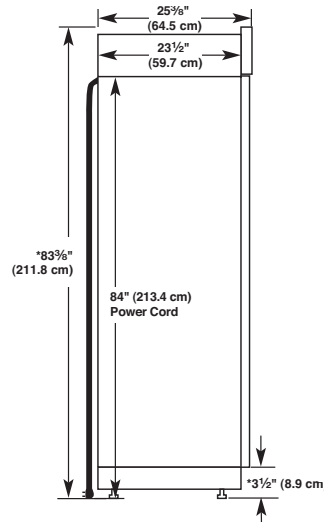

CABINET OPENING DIMENSIONS

Model	Width A (as shown above)
36	35½" (90.2 cm)
42	41½" (105.4 cm)

NOTE: Flooring under refrigerator must be at same level as room.

OVERALL DIMENSIONS

TOP VIEW

Model	Width A
36	35½" (89.5 cm)
42	41¼" (105 cm)

SIDE VIEW

- Height dimensions are shown with the leveling legs extended to 1/8" (3 mm) below the rollers.
- The power cord is 84" (213 cm) long.

FRONT VIEW

*When leveling legs are fully extended to 1¼" (3.2 cm) below rollers, add 1½" (2.9 cm) to the height dimensions.

DOOR SWING DIMENSIONS

36" (91.4 cm) Models

42" (106.7 cm) Models

Free Manuals Download Website

<http://myh66.com>

<http://usermanuals.us>

<http://www.somanuals.com>

<http://www.4manuals.cc>