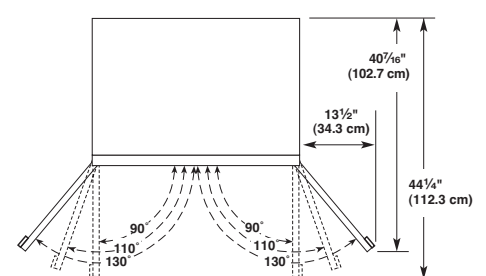

CABINET OPENING DIMENSIONS

Model	Width A (as shown above)
36	35½" (90.2 cm)
42	41½" (105.4 cm)

NOTE: Flooring under refrigerator must be at same level as room.

OVERALL DIMENSIONS

TOP VIEW

Model	Width A
36	35½" (89.5 cm)
42	41¼" (105 cm)

SIDE VIEW

- Height dimensions are shown with the leveling legs extended to 1/8" (3 mm) below the rollers.
- The power cord is 84" (213 cm) long.

FRONT VIEW

*When leveling legs are fully extended to 1¼" (3.2 cm) below rollers, add 1½" (2.9 cm) to the height dimensions.

DOOR SWING DIMENSIONS

36" (91.4 cm) Models

42" (106.7 cm) Models

Free Manuals Download Website

<http://myh66.com>

<http://usermanuals.us>

<http://www.somanuals.com>

<http://www.4manuals.cc>