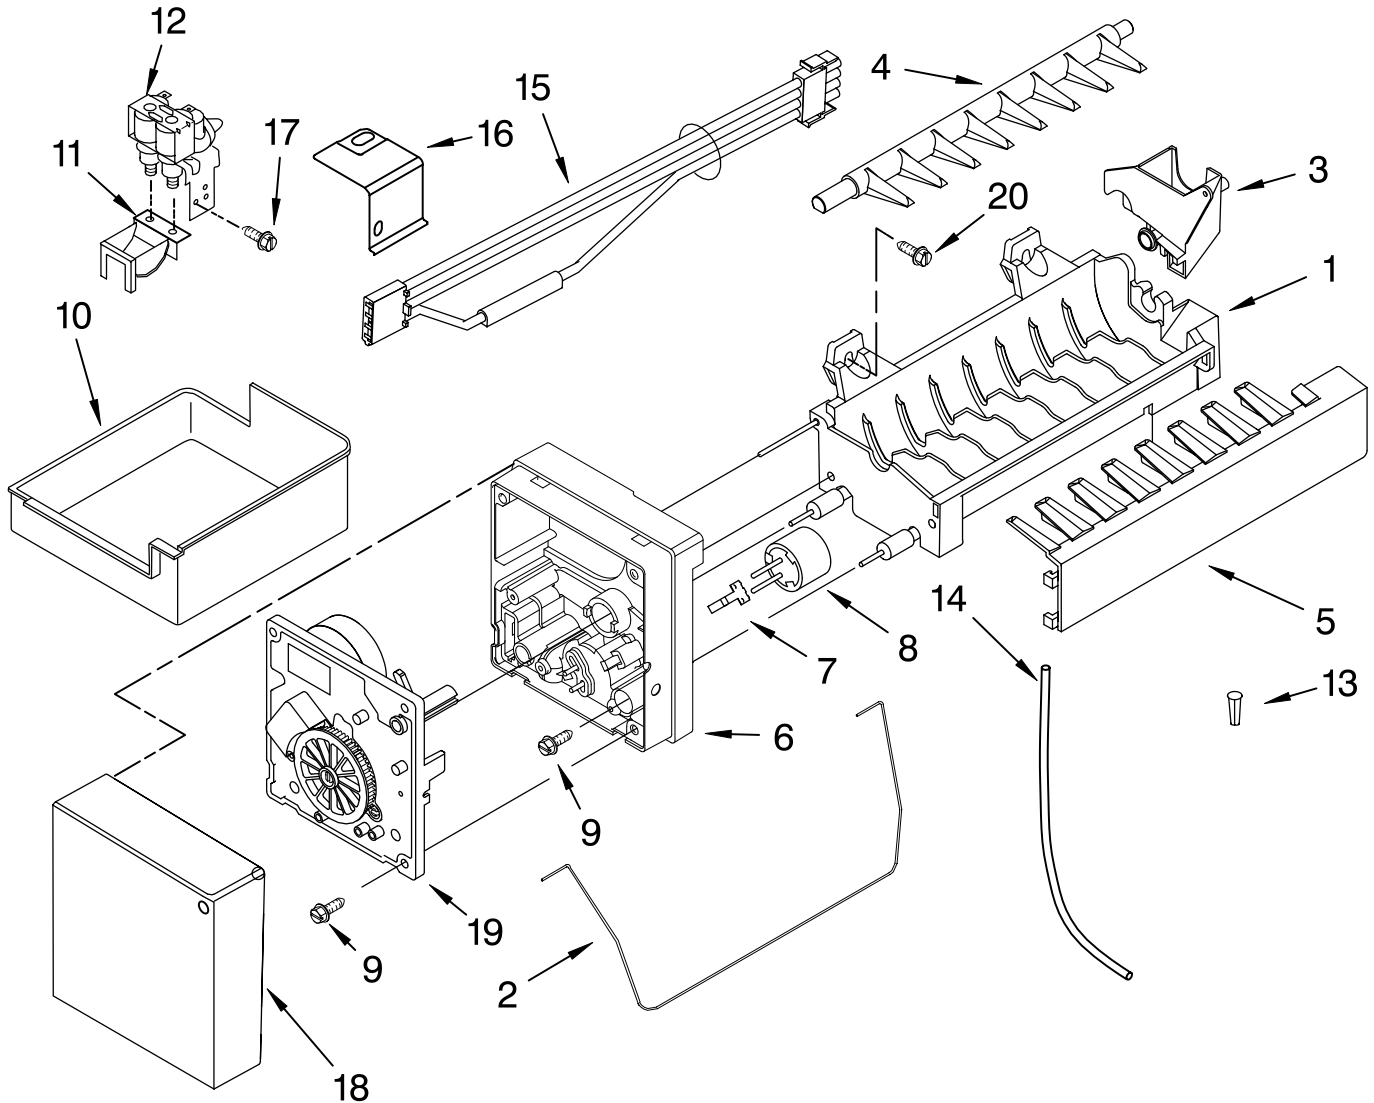

ICEMAKER PARTS

For Models: KBFL25ETWH00, KBFL25ETBL00, KBFL25ETSS00
(White) (Black) (Stainless Steel)

Illus. No.	Part No.	DESCRIPTION
1		Mold & Heater Assembly (Not Available --- Order D7824706Q)
2	67004028	Arm, Shutoff
3	628356	Cup, Fill
4	627843	Ejector
5	2182124	Ice Stripper
6	2195914	Support & Motor Assembly
7	2315522	Retainer, Thermostat

Illus. No.	Part No.	DESCRIPTION
8		Thermostat (Not Available --- Order D7824706Q)
9	681249	Screw
10	67001255	Pan, Ice
11	67004101	Bracket, Tube Support
12	67006531	Valve, Dual Water Inlet
13	A3223101	Insert, Tube

Illus. No.	Part No.	DESCRIPTION
14	67003729	Tubing, Plastic
15	67006614	Harness, Ice Maker
16	625910	Bracket
17	681390	Screw
18	67004710	Cover
19		Module Assembly (Not Available --- Order D7824706Q)
20	67006287	Screw
100	D7824706Q	Complete Icemaker

FOR ORDERING INFORMATION REFER TO PARTS PRICE LIST