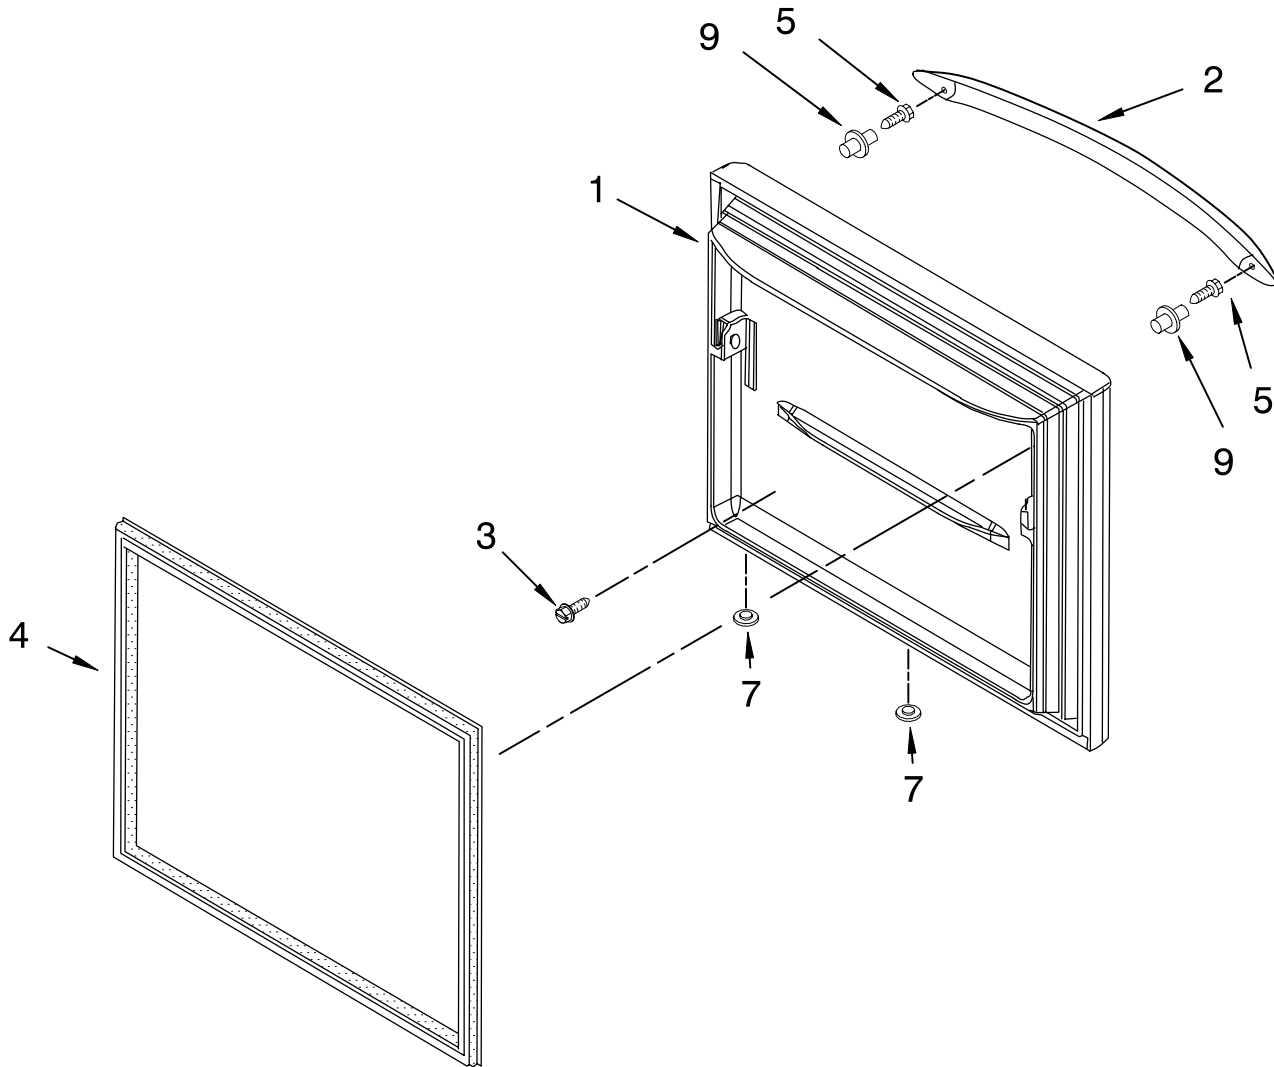

FREEZER DOOR PARTS

For Models: KBFL25ETWH00,KBFL25ETBL00,KBFL25ETSS00
(White)   (Black)   (Stainless Steel)

Illus. No.	Part No.	DESCRIPTION
1		Freezer Door (Includes Insulation)
	67004810	White
	67004808	Black
	W10136412	Stainless Steel

Illus. No.	Part No.	DESCRIPTION
2		Handle
	2319727W	White
	2319727B	Black
	2319727S	Stainless
3	67006408	Screw
4		Gasket, Door
	W10133249	White
	W10131754	Black

Illus. No.	Part No.	DESCRIPTION
5	67002935	Screw
7		Plug, Vent (2)
	10712401	White
	67004838	Black
9	67004790	Stud, Handle

FOR ORDERING INFORMATION REFER TO PARTS PRICE LIST