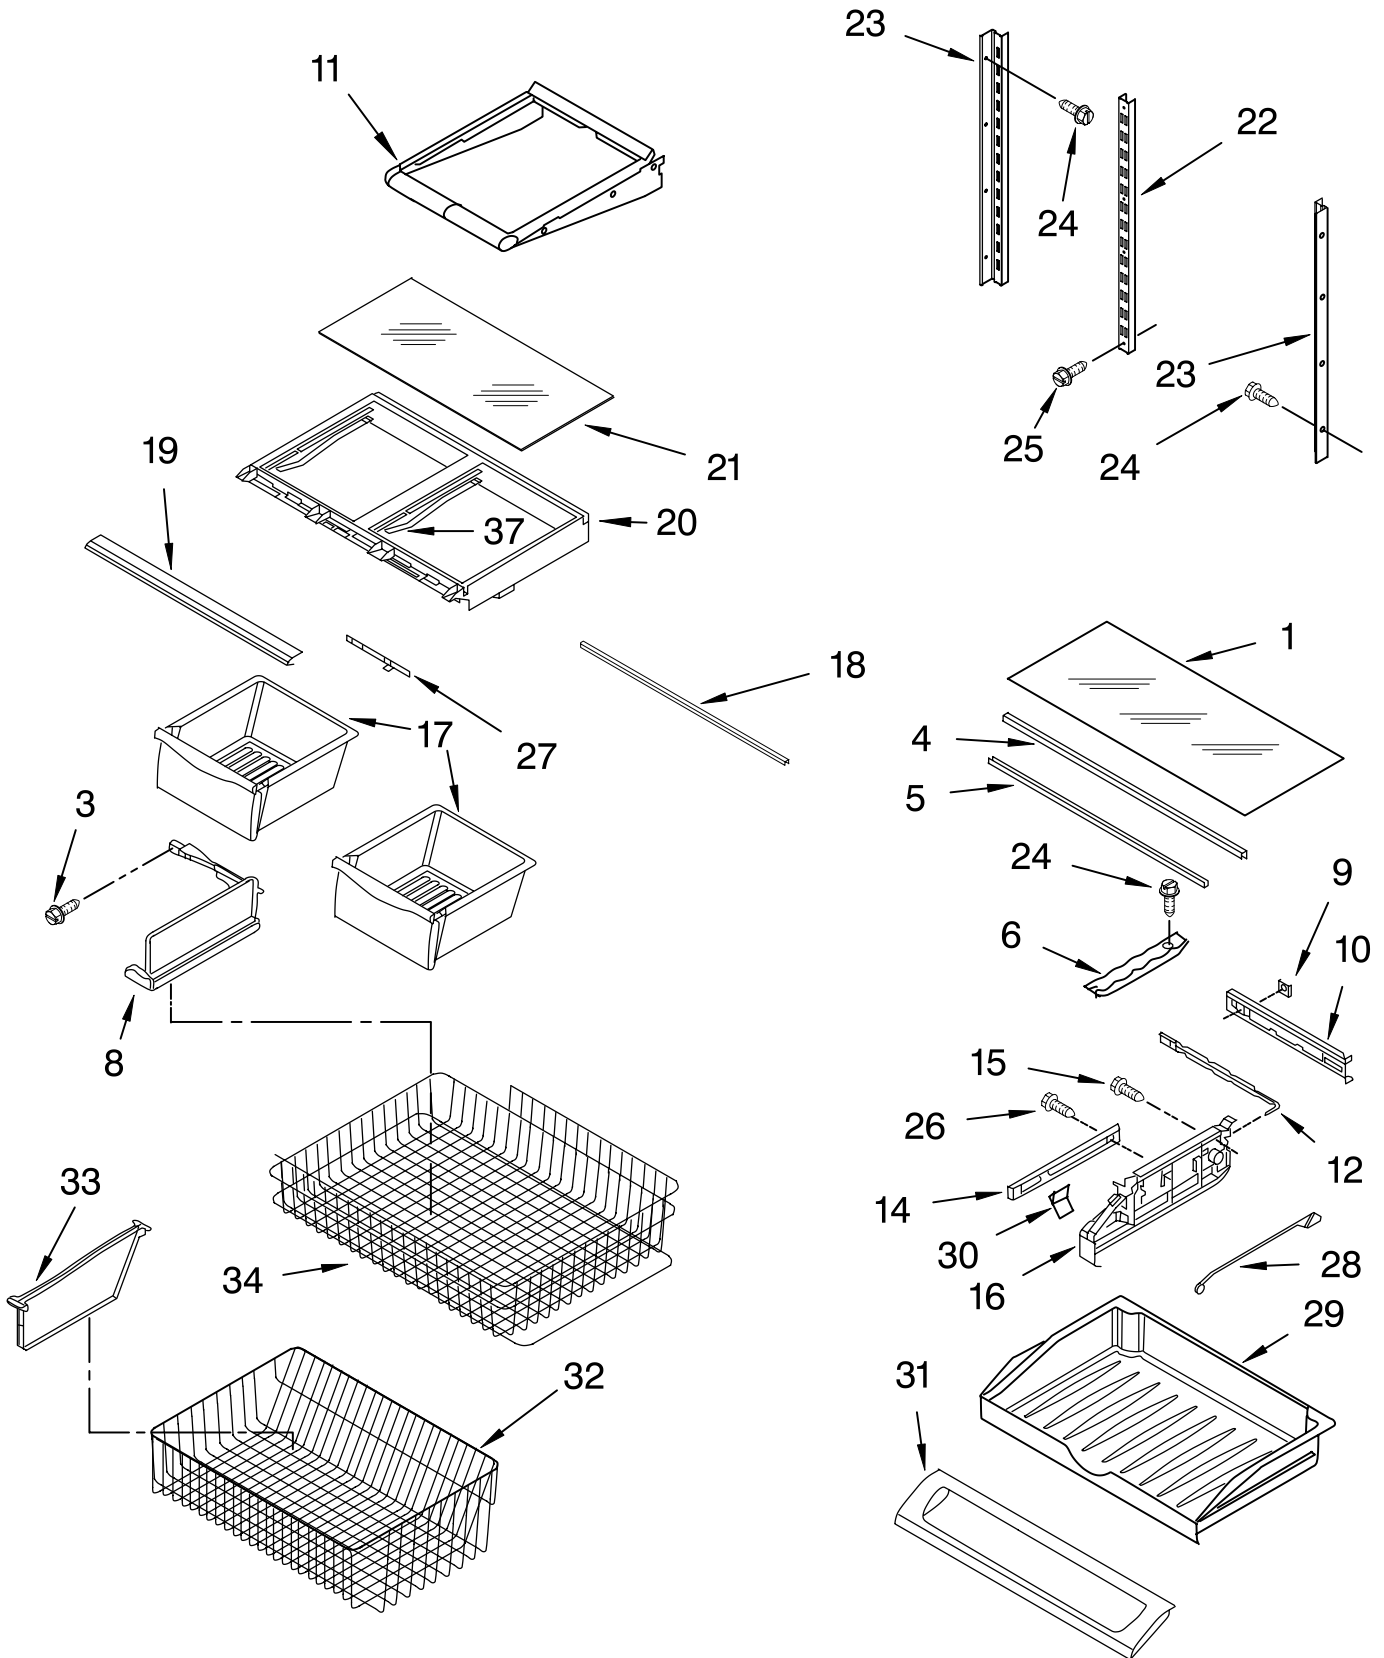

SHELF PARTS

For Models: KBFL25ETWH00, KBFL25ETBL00, KBFL25ETSS00
(White) (Black) (Stainless Steel)

FOR ORDERING INFORMATION REFER TO PARTS PRICE LIST

SHELF PARTS

For Models: KBFL25ETWH00,KBFL25ETBL00,KBFL25ETSS00
(White) (Black) (Stainless Steel)

Illus. No.	Part No.	DESCRIPTION	Illus. No.	Part No.	DESCRIPTION	Illus. No.	Part No.	DESCRIPTION
1	67002761	Glass, Pantry	17	67005929	Pan, Crisper (2)	28	67003795	Bar, Temperature Control
3	67006608	Screw	18	67002748	Support, Crisper Cover	29	67003531	Drawer, Pantry
4	67006010	Support, Pantry(2)	19	67005692	Trim, Crisper	30	67003791	Knob, Temperature Control
5	67002330	Brace, Pantry (2)	20	67003854	Frame, Crisper	31	67005930	Door, Pantry Drawer
6	67001719	Track, Pantry	21	67006704	Glass, Crisper Cover	32	67006025	Basket, Freezer (Lower)
8	67004127	Divider, Upper Basket	22	67001073	Ladder, Center	33	67006644	Divider, Lower Basket
9	67002329	Gasket, Pantry	23	67002489	Ladder, Side	34	67004987	Basket, Freezer (Upper)
10	67005625	Housing, Control	24	67006400	Screw	37	67004514	Support, Center Crisper Frame
11	67005690	Shelf, Fixed (4)	25	67006360	Screw			
12	67003793	Slide, Temperature	26	67006415	Screw			
14	67007026	Glide, Drawer(2)	27	67005864	Slide, Humidity Control			
15	67006287	Screw						
16		Track, Pantry						
	67005863	Left						
	67005861	Right						

FOR ORDERING INFORMATION REFER TO PARTS PRICE LIST