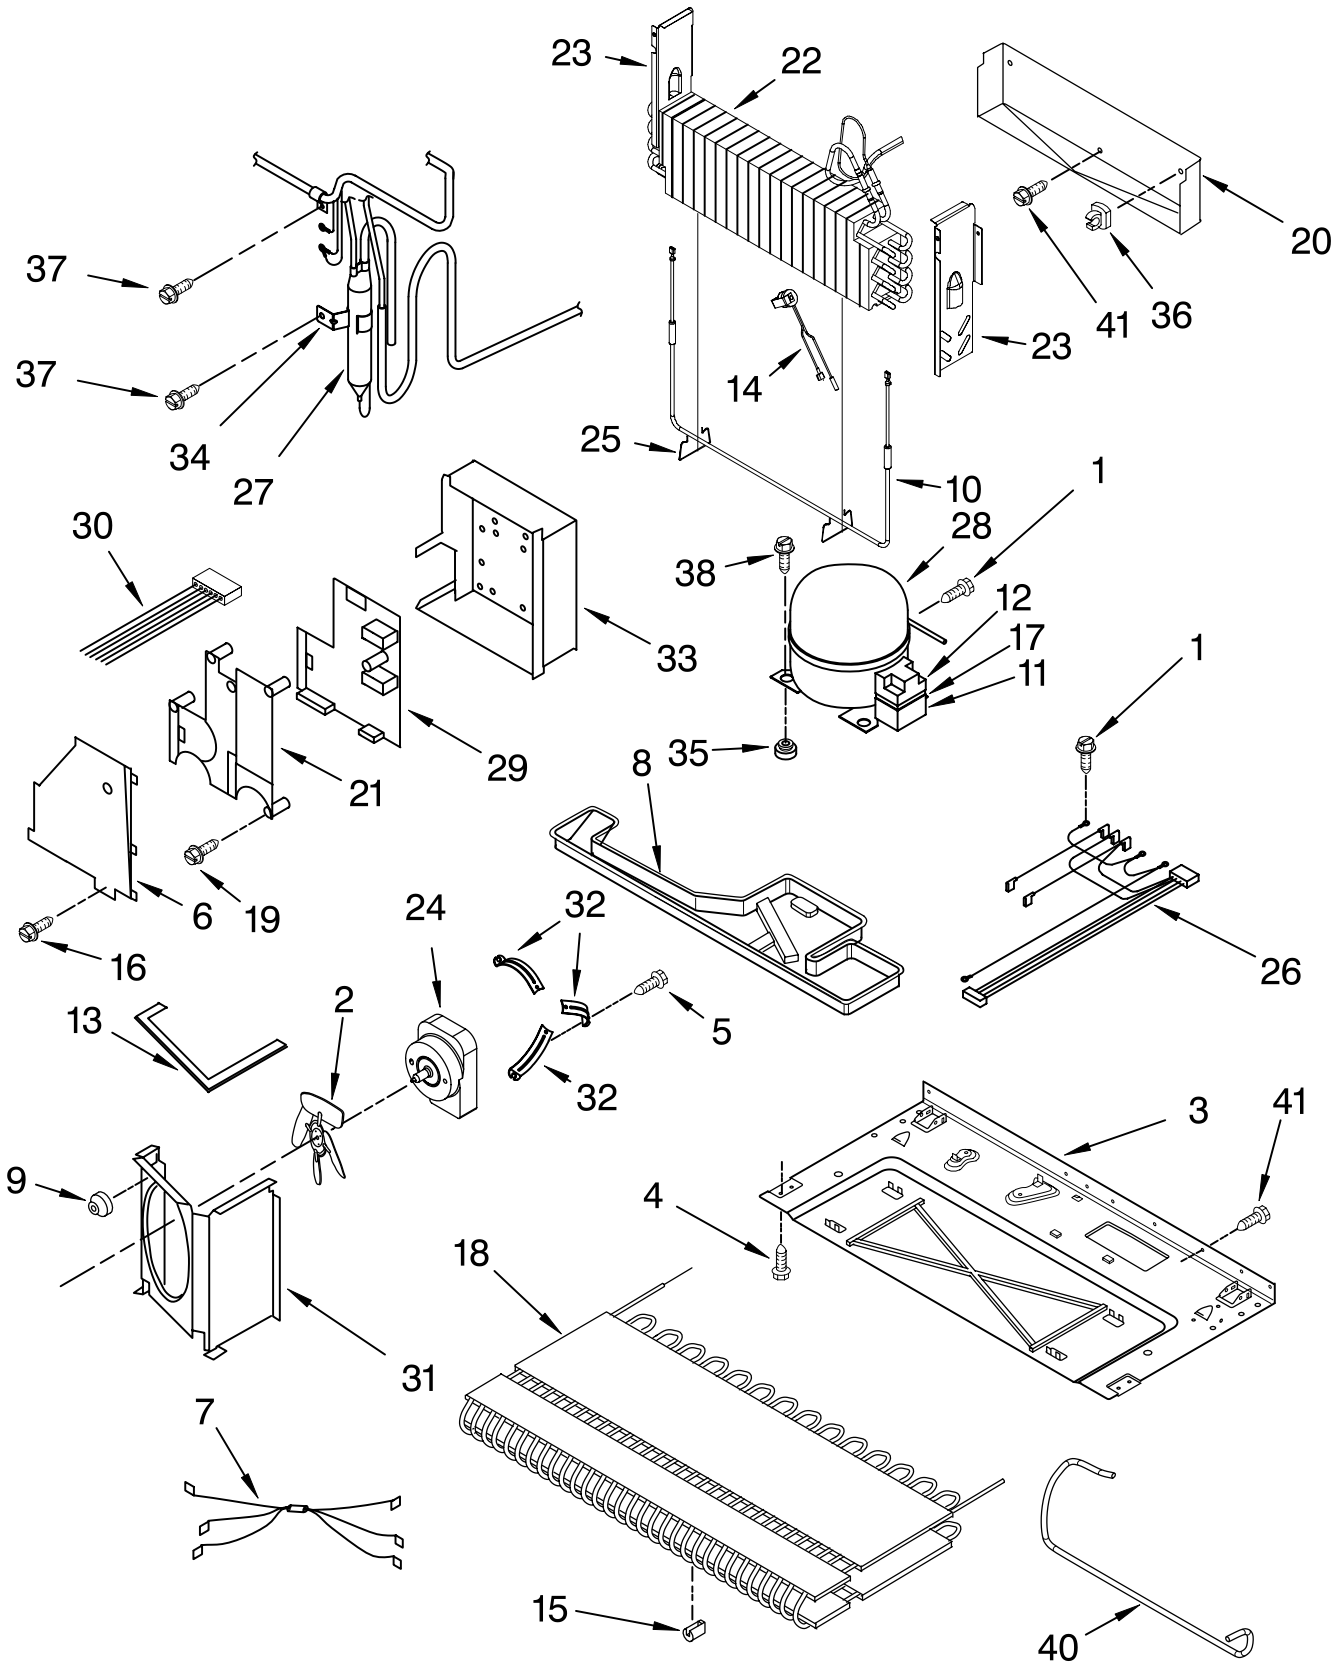

UNIT PARTS

For Models: KBFL25ETWH00, KBFL25ETBL00, KBFL25ETSS00
(White) (Black) (Stainless Steel)

FOR ORDERING INFORMATION REFER TO PARTS PRICE LIST

UNIT PARTS

For Models: KBFL25ETWH00,KBFL25ETBL00,KBFL25ETSS00

(White)   (Black)   (Stainless Steel)

Illus. No.	Part No.	DESCRIPTION
1	67006433	Screw
2	67004952	Blade, Fan
3	67005889	Base
4	67006573	Screw
5	67004954	Screw
6	67005421	Cover, HV Box
7	67005679	Harness, Evap Heater
8	67007175	Drain Pan
9	61004743	Grommet (3)
10	67002493	Evaporator Heater
11		Capacitor (See Item # 12)
12	67005560	Overload/Relay (Capacitor Incl.)
13	61003210	Seal
14	67003426	Bi-Metal
15	67005680	Grommet (7)
16	67006615	Screw
17	67007052	Strap
18	67006131	Condenser
19	67006550	Screw
20	67002490	Tray, Drip
21	67005719	Spacer
22	12002041	Evaporator

Illus. No.	Part No.	DESCRIPTION
23		Dam
	67001084	Right Side
	67001083	Left Side
24	67004432	Motor, Fan
25	10428101	Clip, Heater
26	13060201	Harness, Unit
27	2317845	Drier (Service)
28	12002634	Compressor (Includes Items 11, 12, 17, 27 & 35)
29	12782027	Control Board
30	12972902	Harness, Wiring
31	12575305	Shroud
32	67004953	Bracket, Fan Motor
33	67005718	Box, Control
34	10547003	Clip, Drier
35	67003493	Grommet (4)
36	10623002	Clip, Evaporator
37	67006737	Screw
38	67006432	Screw
40	67004700	Tube, Discharge
41	67006425	Screw

Illus. No.	Part No.	DESCRIPTION
Following Parts Not Illustrated and Optional Parts Not Included 		
	978025	Valve, Access (1/4")
	978026	Valve, Access (5/16")
	978027	Valve, Access (3/8")
	978028	Valve, Access (1/2")
	978029	Valve, Access (5/8")
	978030	Valve, Access (3/4")
	876764	Valve, Access (3/16")
REFRIGERANT CHARGE 		
5.0 Ozs. (R-134A)		

FOR ORDERING INFORMATION REFER TO PARTS PRICE LIST