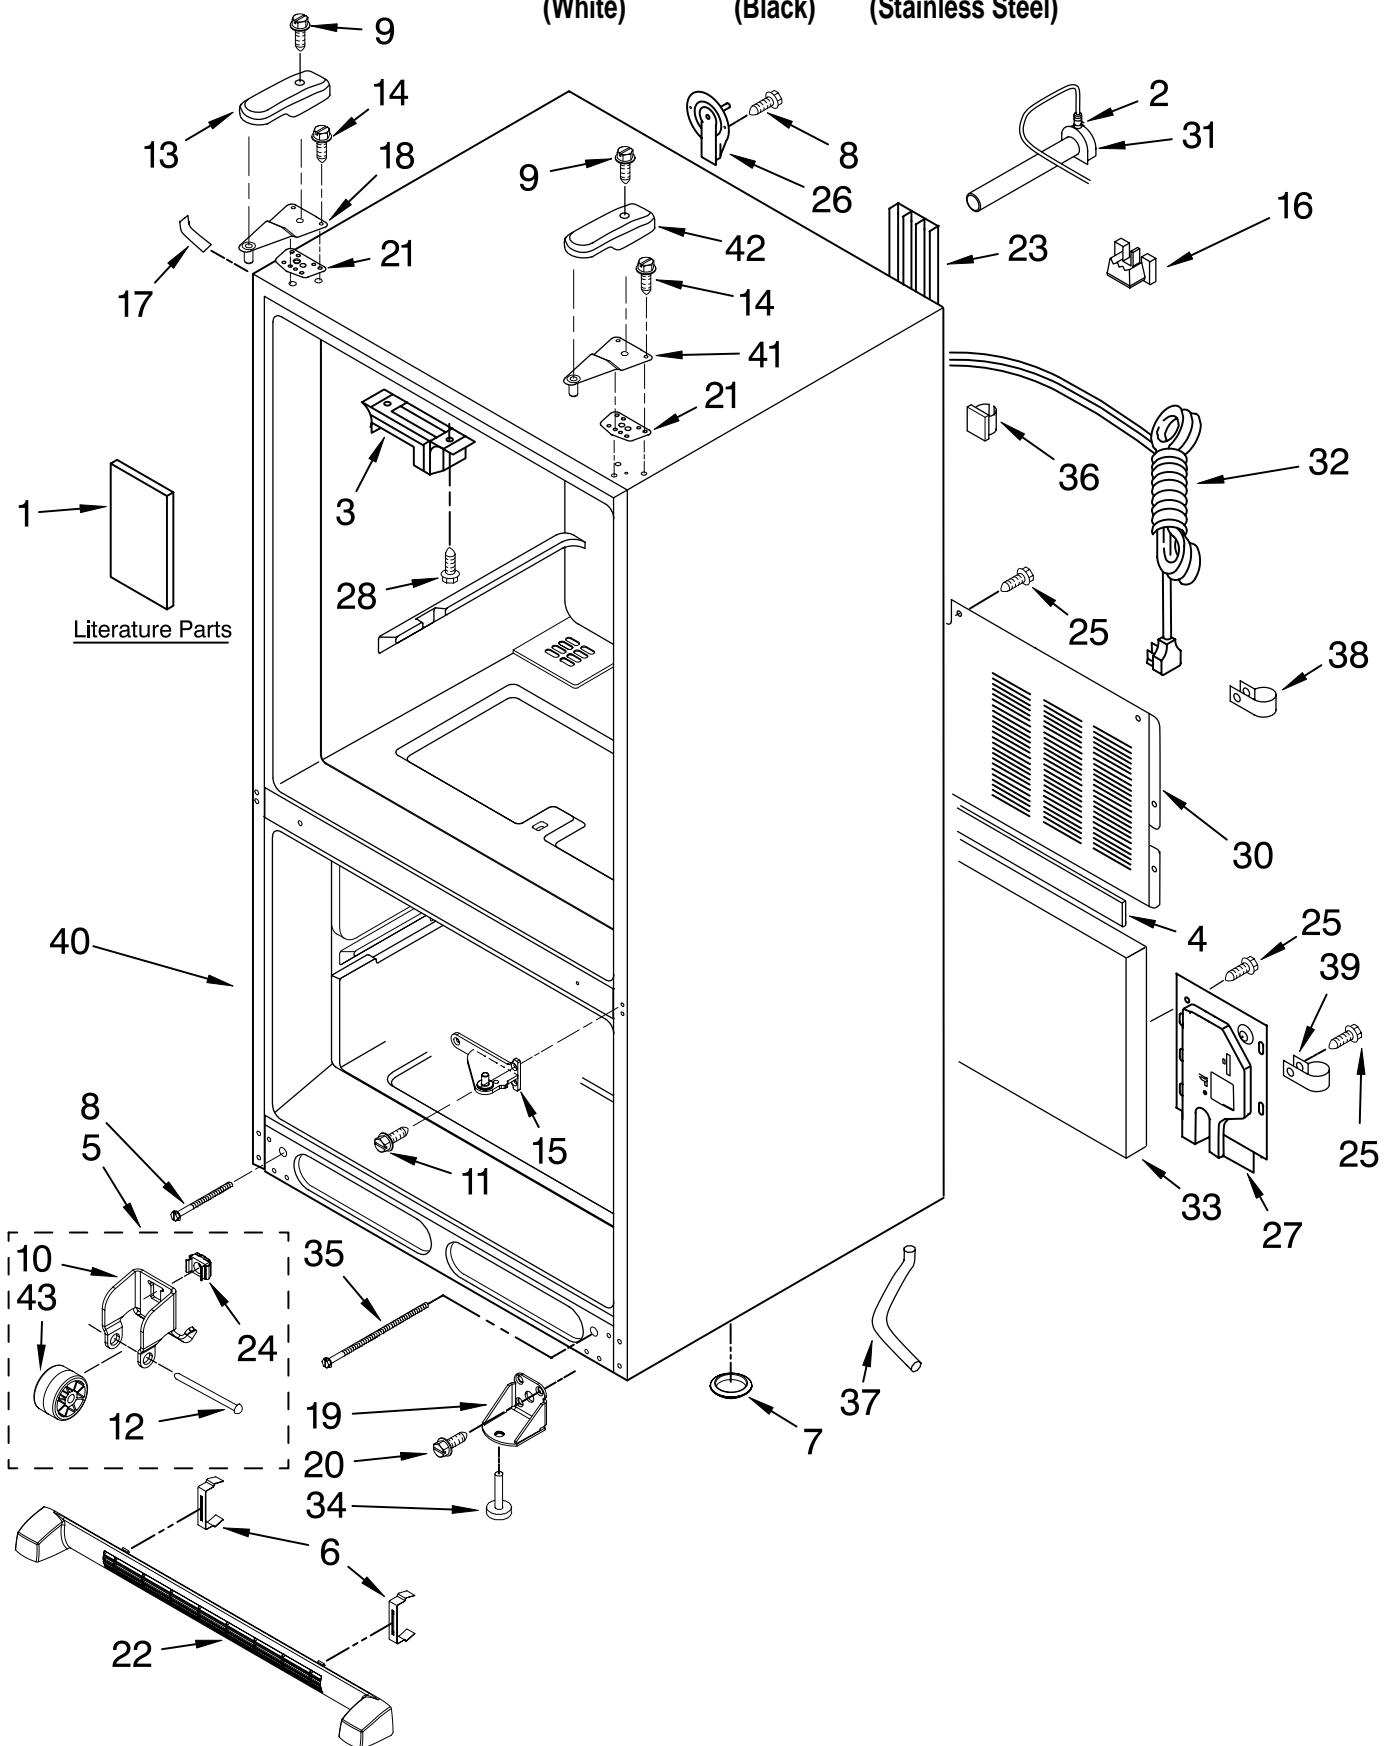

For Models: KBFL25ETWH00, KBFL25ETBL00, KBFL25ETSS00

(White)

(Black)

(Stainless Steel)

FOR ORDERING INFORMATION REFER TO PARTS PRICE LIST

CABINET PARTS

For Models: KBFL25ETWH00,KBFL25ETBL00,KBFL25ETSS00
(White) (Black) (Stainless Steel)

Illus. No.	Part No.	DESCRIPTION	Illus. No.	Part No.	DESCRIPTION	Illus. No.	Part No.	DESCRIPTION
1		Literature Parts	15		Hinge, Center (2)	28	67006626	Screw
	67006616	Tech Sheet		67006379	White (RT)	30	12575101ED	Cover, Unit
	W10136989	Owners Manual		67006277	White (LT)	31	W10137519	Fill Tube Asm
	W10138254	Tag, Energy		67006443	Black (RT)	32	W10137695	Power Cord
2	M0114003	Clip		67006442	Black (LT)	33	67003796	Insulation, Sound
3	67003405	Plate, Pivot	16	67004092	Block, Filter	34	67003868	Foot Brake
4	B5759649	Gasket	17		Cover, Corner	35	67006612	Bolt, Adjusting (Rear)
5	67006118	Roller Assembly		67003484	White	36	M0104106	Clip, Tube
6	12627302	Clip, Grille		67003485	Black	37	67001066	Tube, Drain
7	A3076901	Plug, Bottom	18	12566605ED	Hinge, Top Left	38	67001067	Clip, Drain Tube
8	67006611	Bolt, Adjustable	19	67007174	Bracket, Foot	39	M0104102	Clamp, Cord
9	67006521	Screw	20	67006564	Screw	40		Cabinet (Not a Serviceable Part)
10	12456801	Bracket, Roller	21	12579702	Shim, Hinge	41	12566604ED	Hinge, Top Right
11	67006380	Screw	22		Grille Assembly (Includes Clips)	42		Cover, Right Hinge
12	M1205302	Pin, Roller		67006377	White		12684202W	White
13		Cover, Left Hinge	23	67004102	Track, Water Line		12684202B	Black
	12684201W	White	24	M0286708	Nut, Speed	43	67005127	Roller
	12684201B	Black	25	67006425	Screw			
14	67006303	Screw	26	67003331	Cover, Water Line			
			27	67004098	Cover, Water Valve			