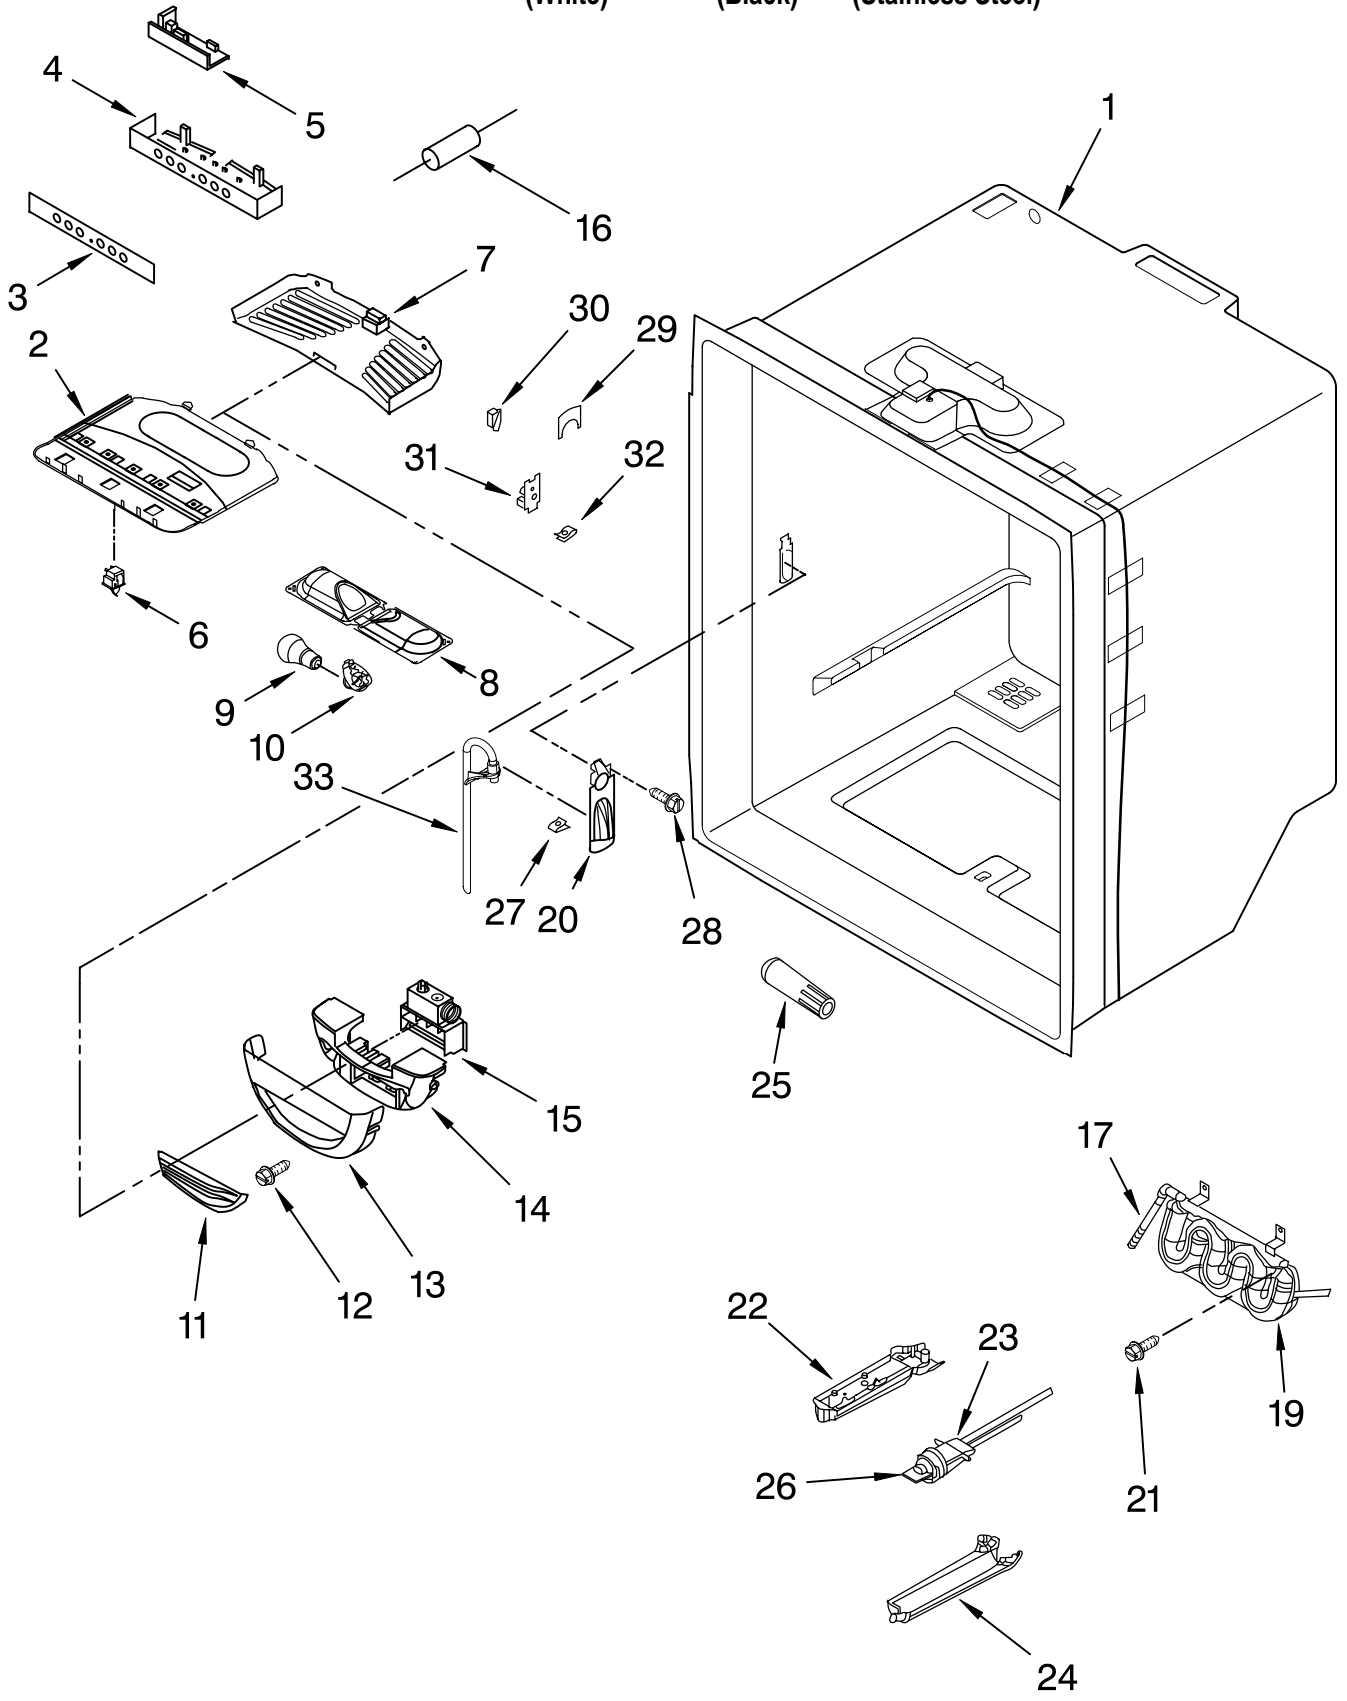

REFRIGERATOR LINER PARTS

For Models: KBFL25ETWH00, KBFL25ETBL00, KBFL25ETSS00
(White) (Black) (Stainless Steel)

FOR ORDERING INFORMATION REFER TO PARTS PRICE LIST

REFRIGERATOR LINER PARTS

For Models: KBFL25ETWH00,KBFL25ETBL00,KBFL25ETSS00
(White)   (Black)   (Stainless Steel)

Illus. No.	Part No.	DESCRIPTION
1		Liner (Not A Serviceable Part)
2	67004078	Bracket, Control and Lights
3	67005949	Overlay
4	67005444	Housing, Electronic Control
5	67005397	Electronic Control
6	C3680310	Switch, Light
7	67003897	Cover, Light
8	67003901	Housing, Light
9	A0282812	Bulb, Light
10	8170839	Socket, Light
11	67003900	Insert, Damper Cover
12	67006602	Screw
13	67003899	Cover, Damper
14	67006604	Insulation
15	W10127429	Control, Damper
16	12002355	Thermister
17	61006182	Union, Tube
19	67004091	Tank, Water
20	67002979	Dispenser
21	67006400	Screw
22	67001668	Plate, Filter
23	67006524	Head, Water Filter Assembly
24	12568001	Cover, Filter
25	67006469	Filter, Water
26	12664501	Plug, Filter Bypass
27	B8390302	Clip, Waterline
28	67006415	Screw
29	67005674	Facade, Dispenser
30	12575501	Switch, Limit
31	67002742	Plate, Switch
32	67002816	Clip, Water Tube
33	67002743	Guide, Water Line

Following Parts Not Illustrated

- 8208197 Harness, Damper Control
- 67005417 Harness, Controls (Refrigerator) (Includes # 16)

FOR ORDERING INFORMATION REFER TO PARTS PRICE LIST