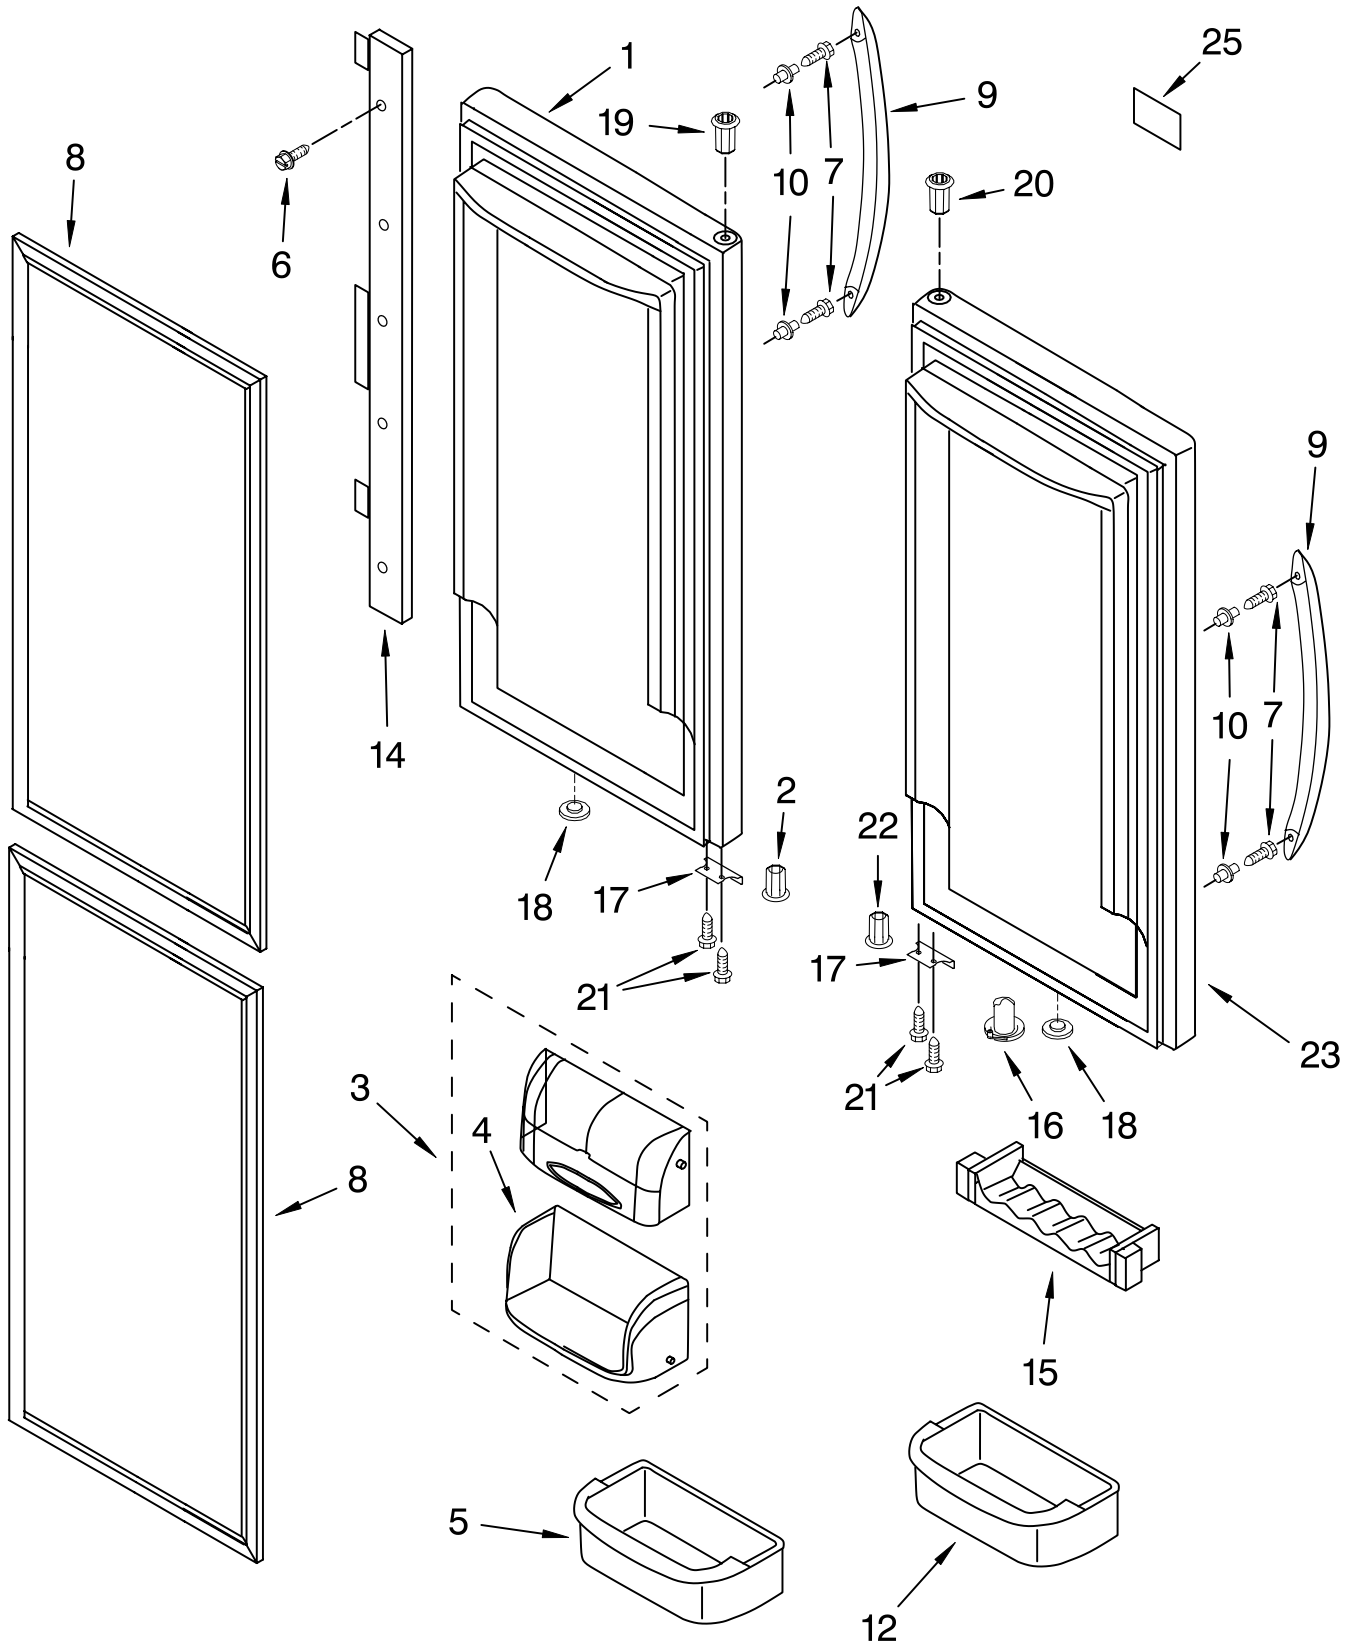

REFRIGERATOR LINER PARTS

For Models: KBFL25ETWH00,KBFL25ETBL00,KBFL25ETSS00
(White)   (Black)   (Stainless Steel)

Illus. No.	Part No.	DESCRIPTION
1		Liner (Not A Serviceable Part)
2	67004078	Bracket, Control and Lights
3	67005949	Overlay
4	67005444	Housing, Electronic Control
5	67005397	Electronic Control
6	C3680310	Switch, Light
7	67003897	Cover, Light
8	67003901	Housing, Light
9	A0282812	Bulb, Light
10	8170839	Socket, Light
11	67003900	Insert, Damper Cover
12	67006602	Screw
13	67003899	Cover, Damper
14	67006604	Insulation
15	W10127429	Control, Damper
16	12002355	Thermister
17	61006182	Union, Tube
19	67004091	Tank, Water
20	67002979	Dispenser
21	67006400	Screw
22	67001668	Plate, Filter
23	67006524	Head, Water Filter Assembly
24	12568001	Cover, Filter
25	67006469	Filter, Water
26	12664501	Plug, Filter Bypass
27	B8390302	Clip, Waterline
28	67006415	Screw
29	67005674	Facade, Dispenser
30	12575501	Switch, Limit
31	67002742	Plate, Switch
32	67002816	Clip, Water Tube
33	67002743	Guide, Water Line

Following Parts Not Illustrated

- 8208197 Harness, Damper Control
- 67005417 Harness, Controls (Refrigerator) (Includes # 16)

FOR ORDERING INFORMATION REFER TO PARTS PRICE LIST

REFRIGERATOR DOOR PARTS

For Models: KBFL25ETWH00, KBFL25ETBL00, KBFL25ETSS00
(White) (Black) (Stainless Steel)

FOR ORDERING INFORMATION REFER TO PARTS PRICE LIST