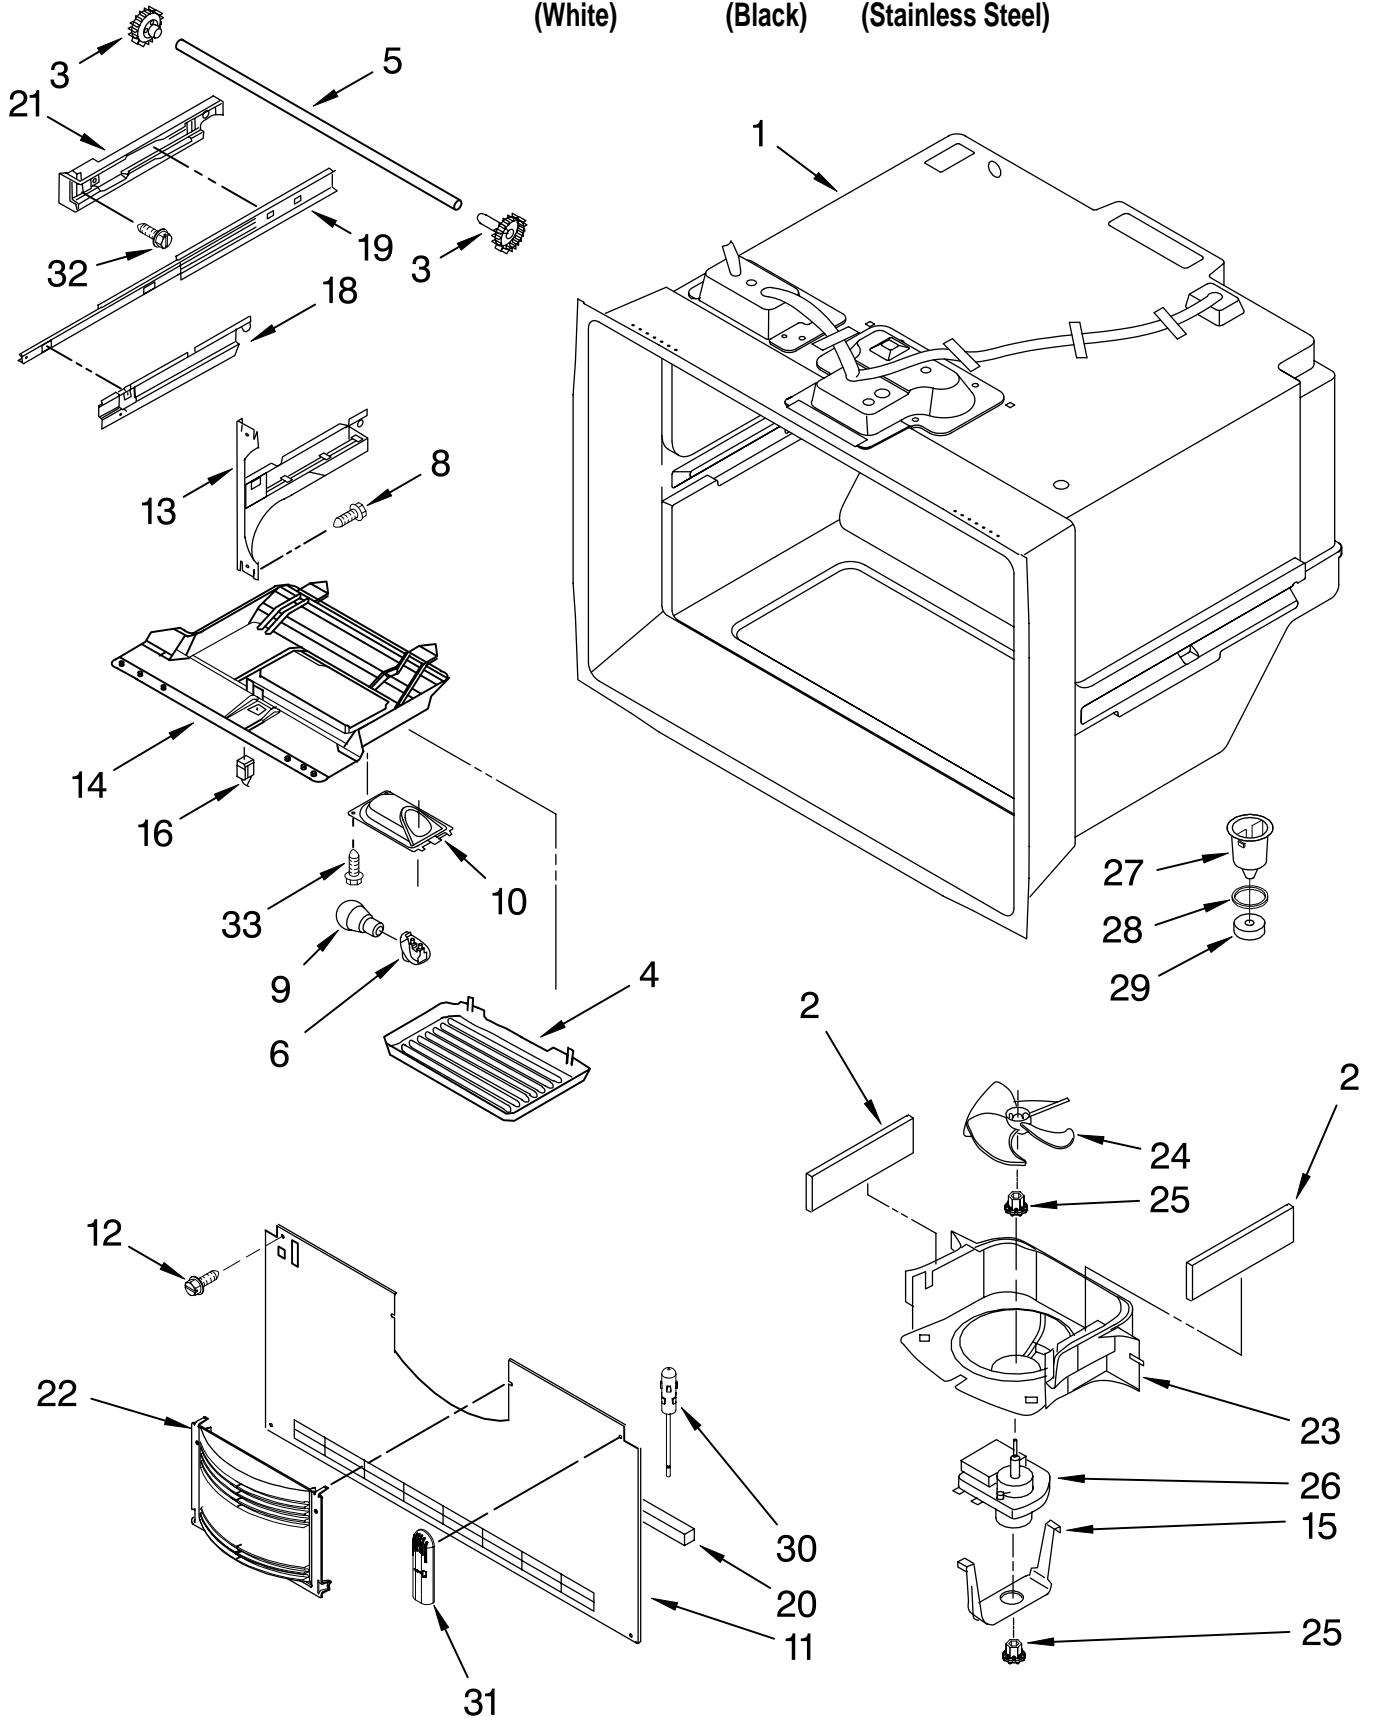

FREEZER LINER PARTS

For Models: KBFL25ETWH00, KBFL25ETBL00, KBFL25ETSS00
(White) (Black) (Stainless Steel)

FOR ORDERING INFORMATION REFER TO PARTS PRICE LIST

FREEZER LINER PARTS

For Models: KBFL25ETWH00,KBFL25ETBL00,KBFL25ETSS00
(White)   (Black)   (Stainless Steel)

Illus. No.	Part No.	DESCRIPTION
1		Liner (Not A Serviceable Part)
2	67001291	Gasket, Foam
3	12002497	Gear (2) (Includes RT & LT)
4	67003905	Cover, Light
5	67004017	Shaft
6	8170839	Socket, Light
8	67006473	Screw
9	A0282812	Bulb, Light
10	67001035	Housing, Light
11	67005873	Cover, Evaporator
12	67006425	Screw
13		Bracket, Door
	67004012	Left
	67004013	Right
14	67003906	Housing, Lighting
15	67005633	Clip, Evap Motor
16	12002646	Switch, Light
18		Bracket, Basket
	67004864	Left
	67004865	Right
19	67006607	Slide, Drawer (2)
20	67003731	Gasket, Bottom
21		Bracket, Slide
	67004014	Left
	67004015	Right
22	13024802	Grille, Fan Shroud
23	67002777	Shroud, Evap Fan
24	12217201	Blade, Fan (Evaporator)
25	67002780	Grommet (2)
26	67003636	Motor, Evaporator
27	D7753903	Funnel, Drain (Incl # 28 & 29)
28	M0500703	Seal
29	B8381501	Gasket
30	12002355	Thermistor
31	67003924	Cover, Thermistor
32	67006406	Screw
33	67006530	Screw

Following Parts Not Illustrated

67006095 Harness, Lights
(Freezer)

FOR ORDERING INFORMATION REFER TO PARTS PRICE LIST