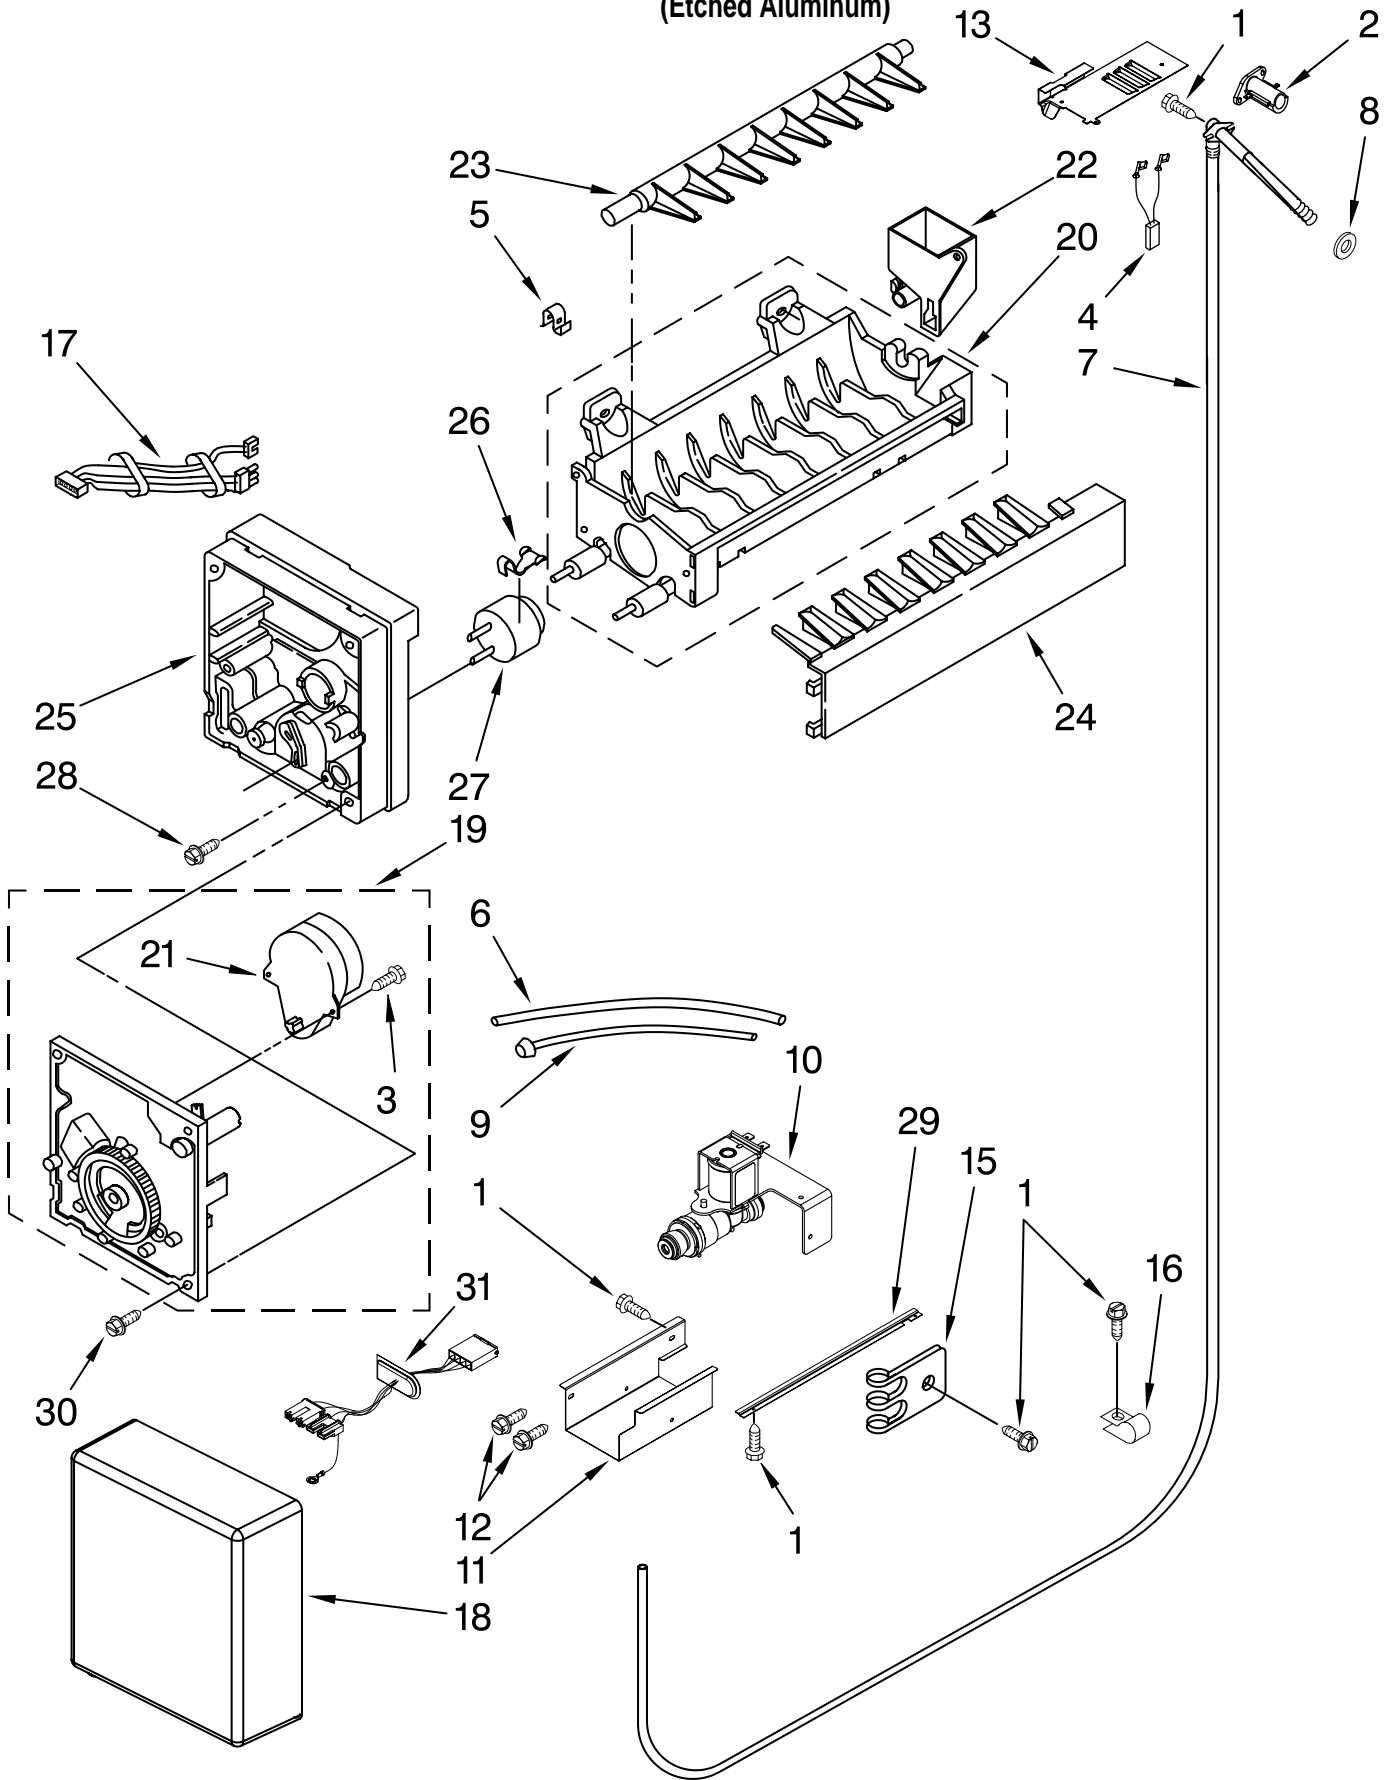

ICEMAKER PARTS

For Model: KBFO42FTX00

(Etched Aluminum)

FOR ORDERING INFORMATION REFER TO PARTS PRICE LIST

ICEMAKER PARTS

For Model: KBFO42FTX00
(Etched Aluminum)

Illus. No.	Part No.	DESCRIPTION	Illus. No.	Part No.	DESCRIPTION	Illus. No.	Part No.	DESCRIPTION
1	486194	Screw	16	488946	Clamp, Tubing	27	627985	Thermostat
2	2221240	Heater, Fill Tube	17	2310136	Wire Harness, Icemaker			(Also Order 542639 Cement Alumilastic)
3	489136	Screw (2)	18	2257538	Cover	28	8533917	Screw
4	2310108	Jumper, Heater Fill Tube	19	626691	Module Assembly (Includes Items 3 & 21)	29	2320559	Support, Valve
5	628379	Clip, Fuse	20	628228	Mold & Heater (Also Order 542638 Silicone Grease)	30	489276	Screw
6	2325170	Tube, Filter Inlet	21	626683	Motor	31	2310193	Wire Assembly (Water Valve)
7	2317848	Tube Assembly, Water Inlet	22	628356	Cup, Water Fill	100	2316895	Complete Icemaker Assembly
8	1106508	Seal Gasket	23	627843	Ejector	Following Parts Not Illustrated (Optional Parts Only)		
9	2317912	Tube, Filter Outlet	24	2182124	Ice Stripper			
10	2307650	Valve, Solenoid	25	2195914	Support			
11	W10129653	Shield, Valve	26	2315522	Retainer, Thermostat (2)			
12	489464	Screw						
13	2221231	Heat Shield						
15	489348	Clamp, Valve						
								8537055 Cleaner, Stainless Steel

FOR ORDERING INFORMATION REFER TO PARTS PRICE LIST