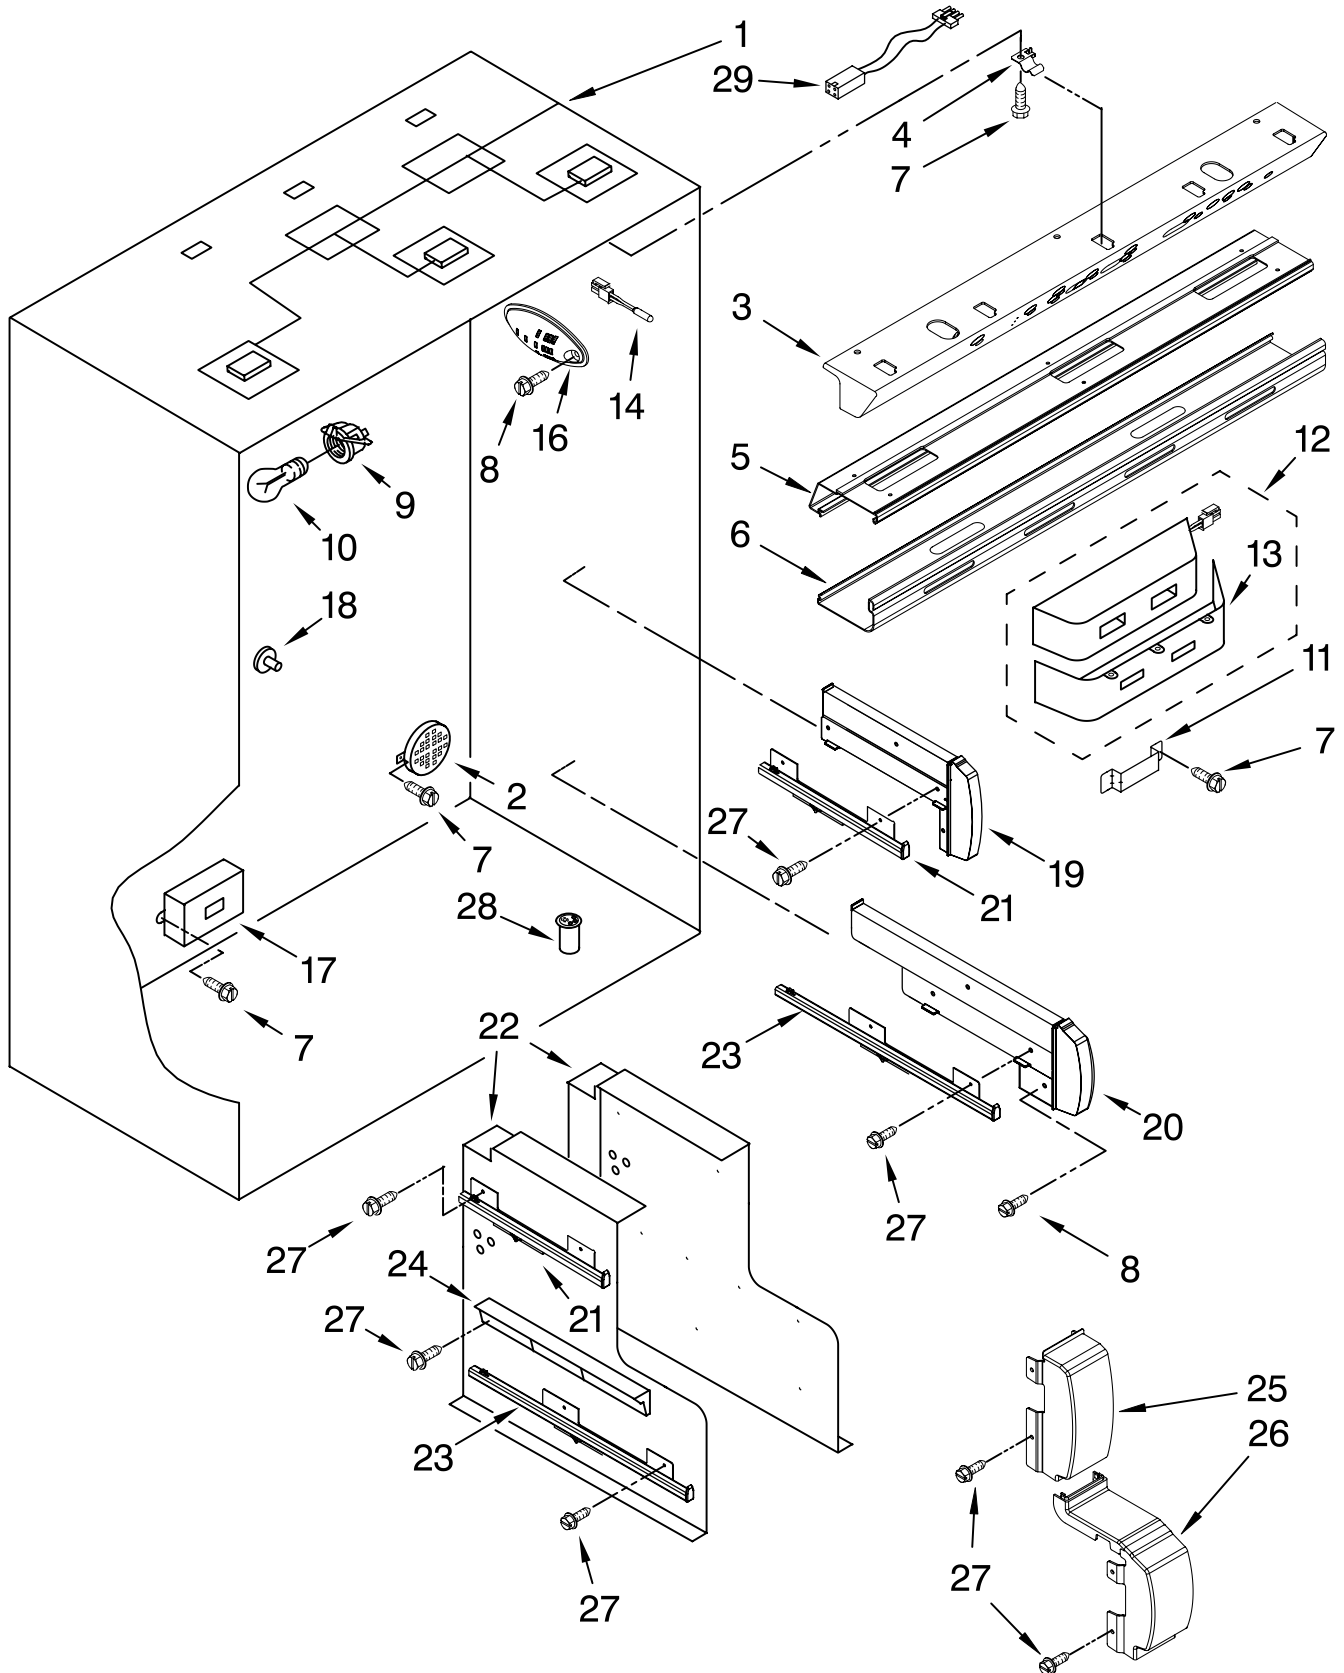

REFRIGERATOR LINER PARTS

For Model: KBF042FTX00
(Etched Aluminum)

FOR ORDERING INFORMATION REFER TO PARTS PRICE LIST

REFRIGERATOR LINER PARTS

For Model: KBF042FTX00
(Etched Aluminum)

Illus. No.	Part No.	DESCRIPTION
1		Liner, Refrigerator (Not Servicable)
2	2317004	Cover, Air Return (2)
3	2320663	Control Box, Complete
4	2317000	Clip, Control Box
5	2324969	Bracket, Control Box
6	2309248	Shield, Light
7	487539	Screw, 8-15 x 1/2
8	488163	Screw
9	2223857	Socket, Light (3)
10	2309101	Bulb, Light (3)
11	2317917	Clip, Diffuser Cover
12	2320523	Diffuser Assembly
13	2320519	Cover, Diffuser
14	2320519	Thermistor
16	2317105	Cover, Thermistor
17	2268249	Diffuser, Crisper (Complete)(2)
18	2196483	Stud, Shelf
19		Spacer, Crisper
	2268331	Left
	2268332	Right
20		Spacer, Deli
	2306475	Left
	2306474	Right
21		Slide, Crisper Pan
	2302952	Left (2)
	2302953	Right (2)
22		Center Support
	2320551	Left Half
	2320550	Right Half
23		Slide, Deli Pan
	2302956	Left (2)
	2302957	Right (2)
24	2314054	Support, Deli Cover (2)
25	2309083	Cover, Center (Crisper Pans)
26	2318008	Cover, Center (Deli Pans)
27	W10001160	Screw, 8-32 x 1/2
28	2171931	Valve, Tube-Body
29	2310164	Wire, Jumper

FOR ORDERING INFORMATION REFER TO PARTS PRICE LIST