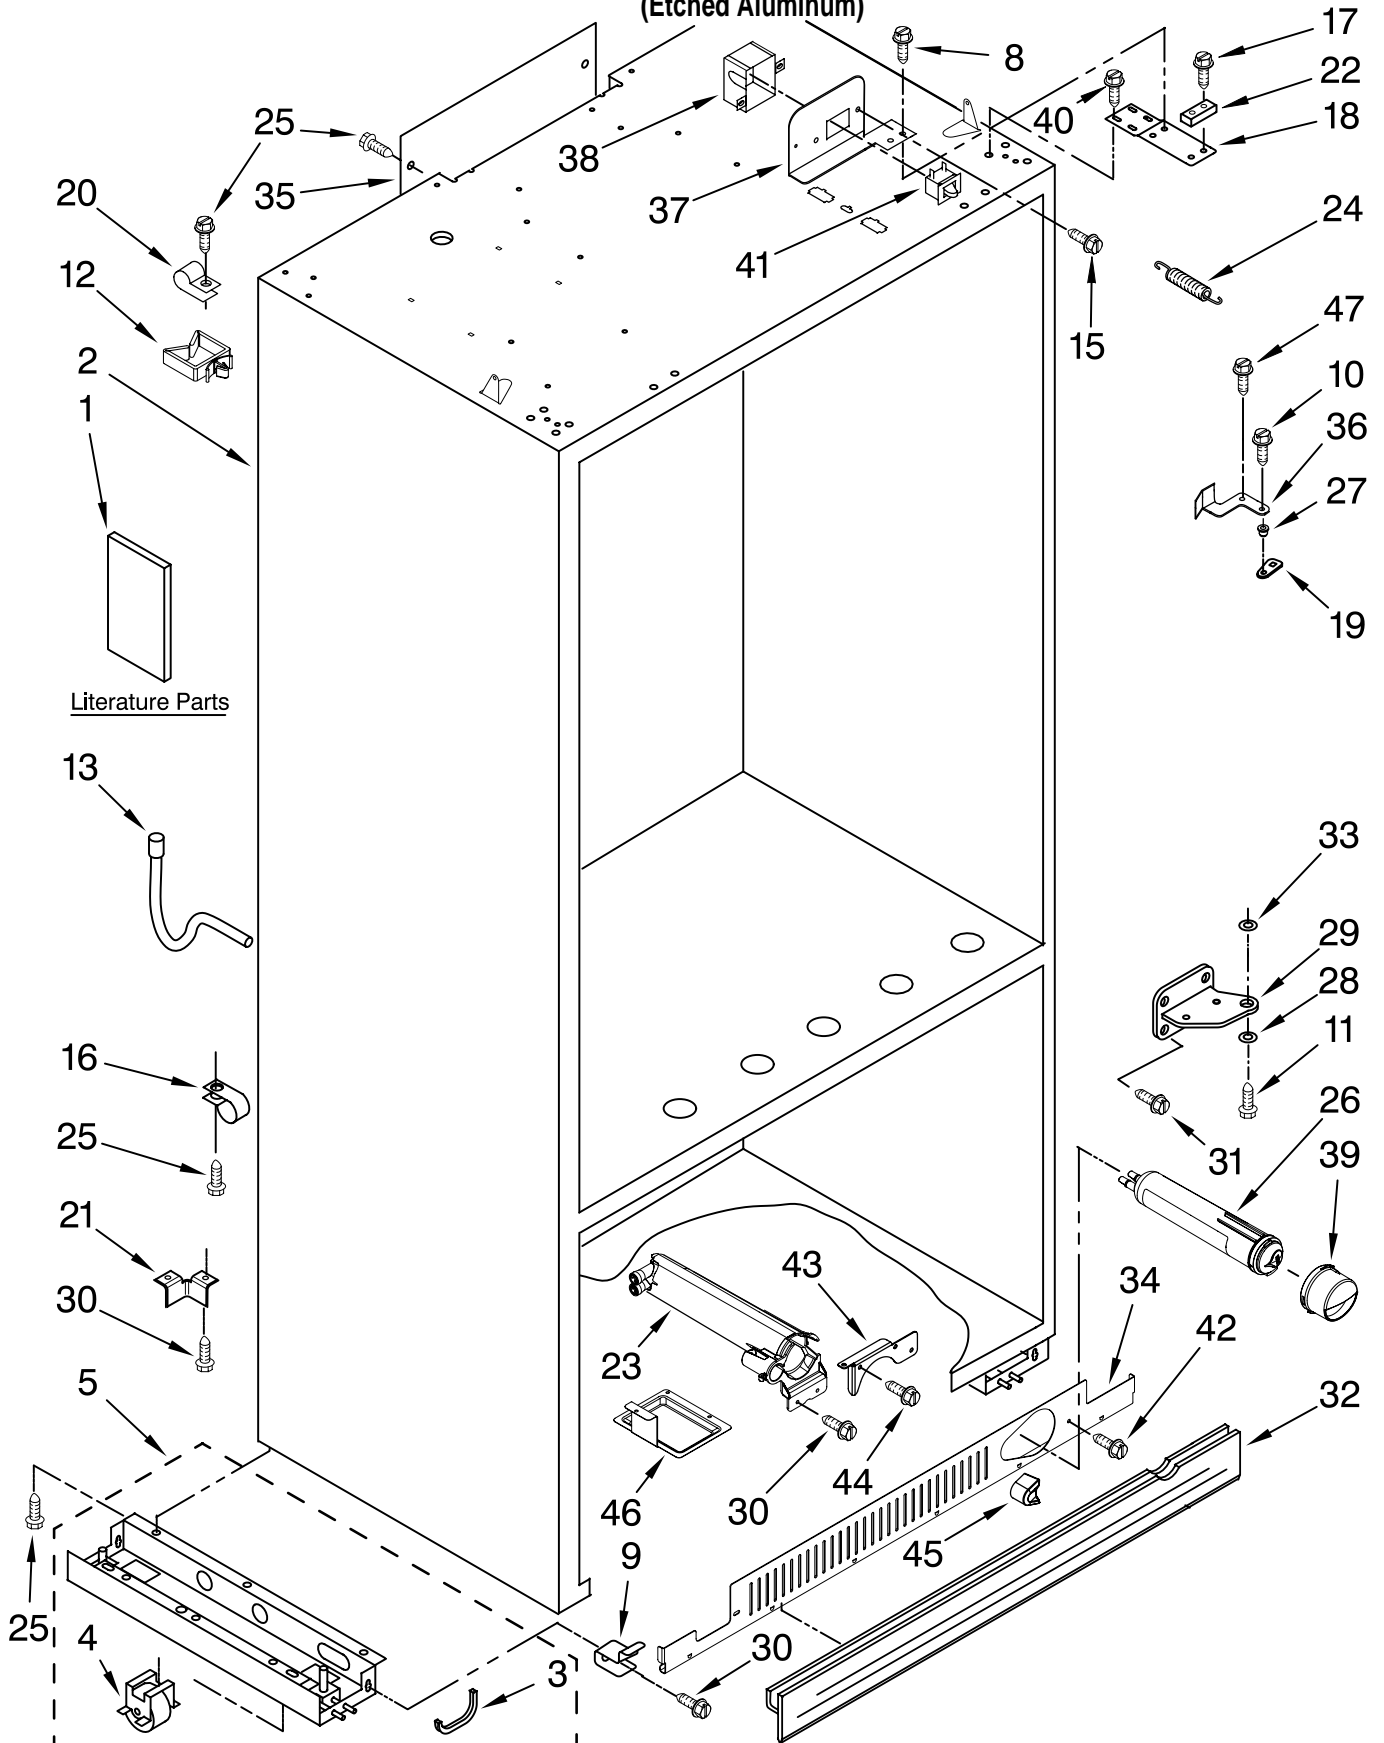

CABINET PARTS

For Model: KBF042FTX00

(Etched Aluminum)

42" BOTTOM MOUNT
BUILT IN REFRIGERATOR

Literature Parts

FOR ORDERING INFORMATION REFER TO PARTS PRICE LIST

CABINET PARTS

For Model: KBFO42FTX00

FOR ORDERING INFORMATION REFER TO PARTS PRICE LIST

CABINET AND BREAKER TRIM PARTS

For Model: KBFO42FTX00
(Etched Aluminum)

Illus. No.	Part No.	DESCRIPTION
1		Breaker, Trim (Not Serviced)
2	W10133679	Cabinet Trim, Right Side
3	1163283	Screw
4	2316687	Cabinet Trim, Bottom
5	486194	Screw
6	2313961S	Cabinet Trim, Top
7	2316857	Cam, Mullion Top
	2316858	Bottom
8	2005782	Cover, Hinge
9	2005925	Seal-Trim, Side
10	W10133683	Cabinet Trim, Left Side
11	489464	Screw, 8-18 x 1/2
12	2309230	Contact, Mullion Top
	2309231	Bottom
13	486194	Screw
14	2316899	Cover, Screw (2) (Square)
15	2317078	Cover, Screw (2) (Round)
16	W10121451	Nutsert (4)