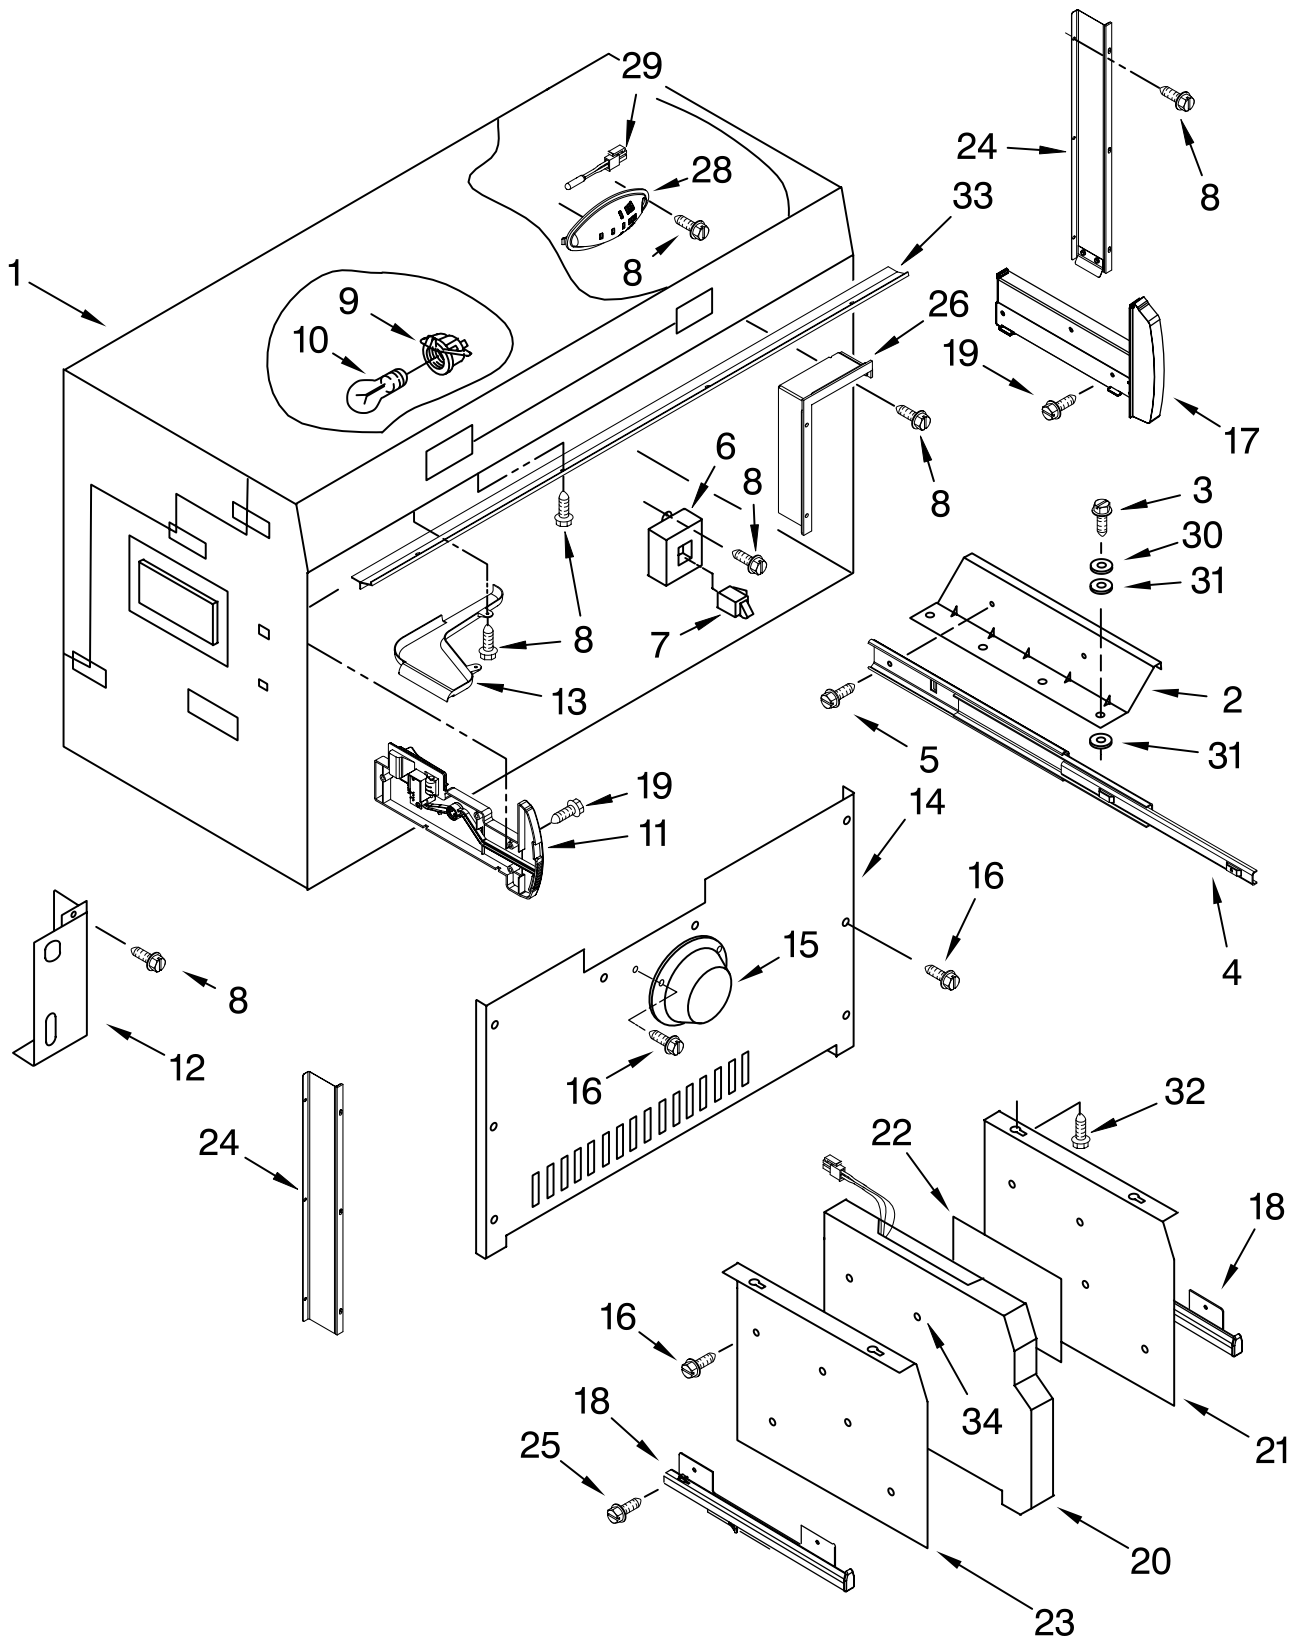

FREEZER LINER PARTS

For Model: KBF042FTX00
(Etched Aluminum)

FOR ORDERING INFORMATION REFER TO PARTS PRICE LIST

FREEZER LINER PARTS

For Model: KBFO42FTX00
(Etched Aluminum)

Illus. No.	Part No.	DESCRIPTION
1		Liner, Freezer (Not Servicable)
2	2306425	Mounting Bracket, Drawer Slide (2)
3	W10071460	Screw
4	2320616	Drawer Slide, Freezer Basket (2)
5	W10061370	Screw
6	2314022	Cover, Light Switch
7	1118894	Switch, Rocker
8	486194	Screw
9	2223857	Socket, Light
10	2309101	Bulb, Light
11	2268299	Switch Assembly, Icemaker (Includes Emitter)
12	2306187	Cover, Wiring (Icemaker)
13	2317005	Duct, Air Flow (Icemaker)
14	2306100	Cover, Evaporator
15	2317829	Cover, Evaporator Fan
16	487539	Screw
17	2306106	Spacer, Drawer (Right Side)
18		Slide, Freezer Bin
	2306117	Left (2)
	2306116	Right (2)
19	488163	Screw
20	2317925	Divider, Freezer Bins (Includes Receiver)
21	2306104	Support, Slide (Right)
22	2317927	Shield
23	2306105	Support, Slide (Left)
24		Bracket, Evaporator Cover
	2320512	Left Side
	2317893	Right Side
25	488163	Screw
26	W10121940	Bracket, Air Return
28	2317105	Cover, Thermistor
29	2188820	Thermistor
30	W10075920	Washer
31	2320526	Washer (EPDM)
32	8533928	Screw
33	W10135430	Air Deflector Asy
34	2198643	Lens, Receiver

FOR ORDERING INFORMATION REFER TO PARTS PRICE LIST