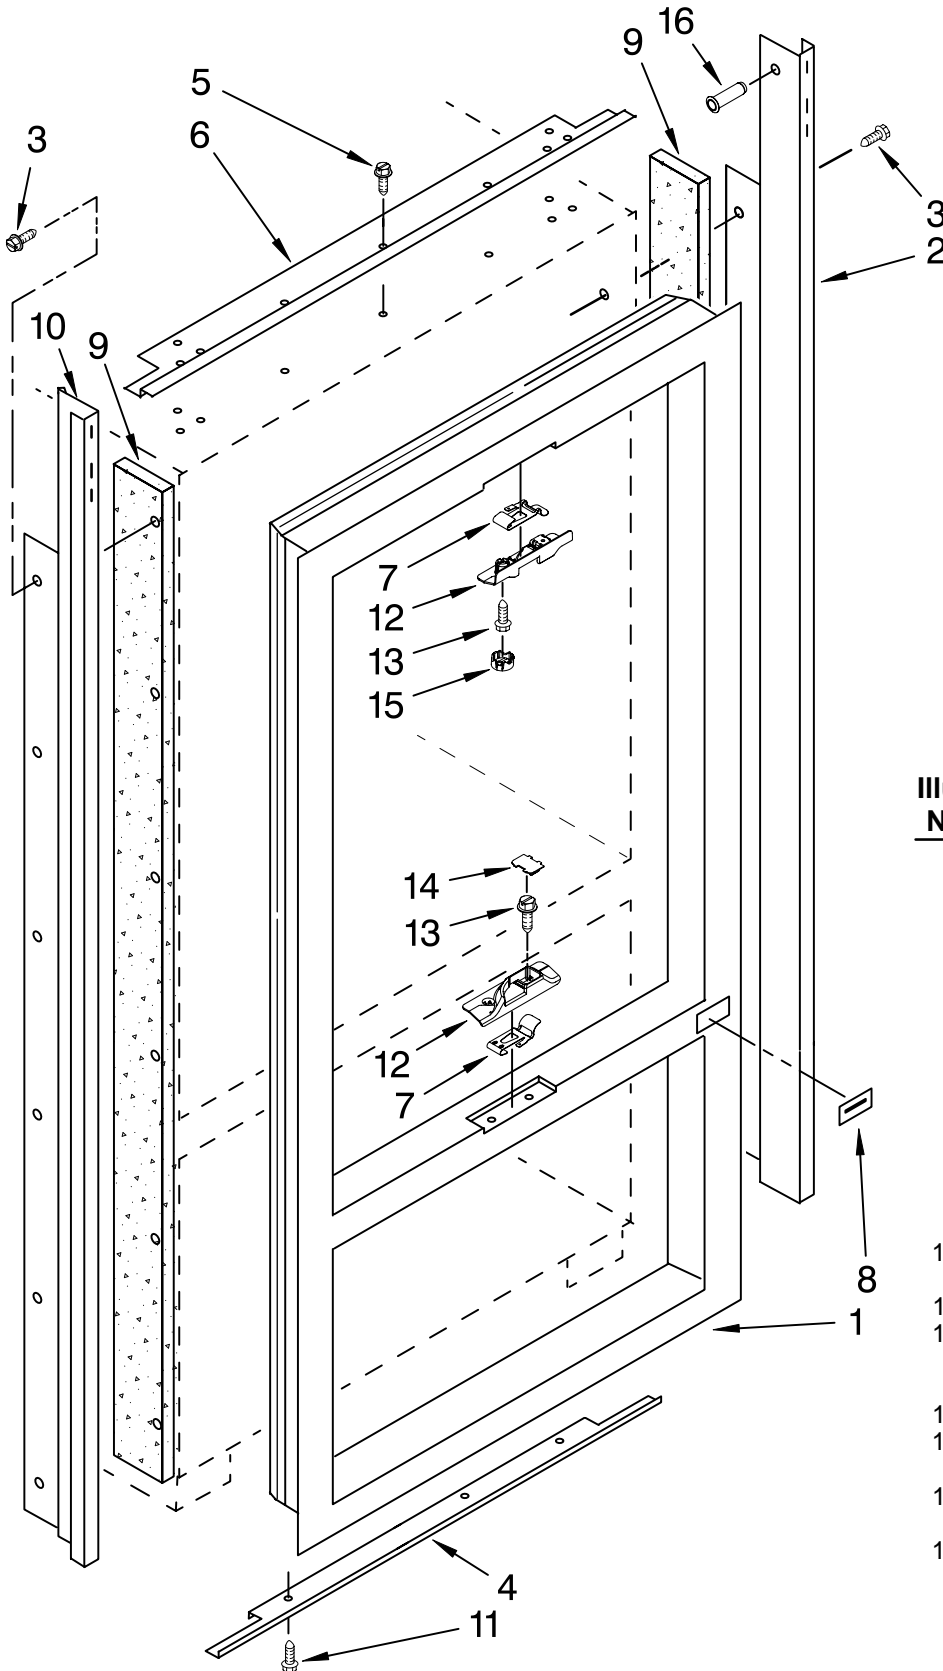

CABINET PARTS

For Model: KBF042FTX00

(Etched Aluminum)

42" BOTTOM MOUNT
BUILT IN REFRIGERATOR

Literature Parts

FOR ORDERING INFORMATION REFER TO PARTS PRICE LIST

CABINET PARTS

For Model: KBFO42FTX00

FOR ORDERING INFORMATION REFER TO PARTS PRICE LIST

CABINET AND BREAKER TRIM PARTS

For Model: KBFO42FTX00
(Etched Aluminum)

Illus. No.	Part No.	DESCRIPTION
1		Breaker, Trim (Not Serviced)
2	W10133679	Cabinet Trim, Right Side
3	1163283	Screw
4	2316687	Cabinet Trim, Bottom
5	486194	Screw
6	2313961S	Cabinet Trim, Top
7	2316857	Cam, Mullion Top
	2316858	Bottom
8	2005782	Cover, Hinge
9	2005925	Seal-Trim, Side
10	W10133683	Cabinet Trim, Left Side
11	489464	Screw, 8-18 x 1/2
12	2309230	Contact, Mullion Top
	2309231	Bottom
13	486194	Screw
14	2316899	Cover, Screw (2) (Square)
15	2317078	Cover, Screw (2) (Round)
16	W10121451	Nutsert (4)