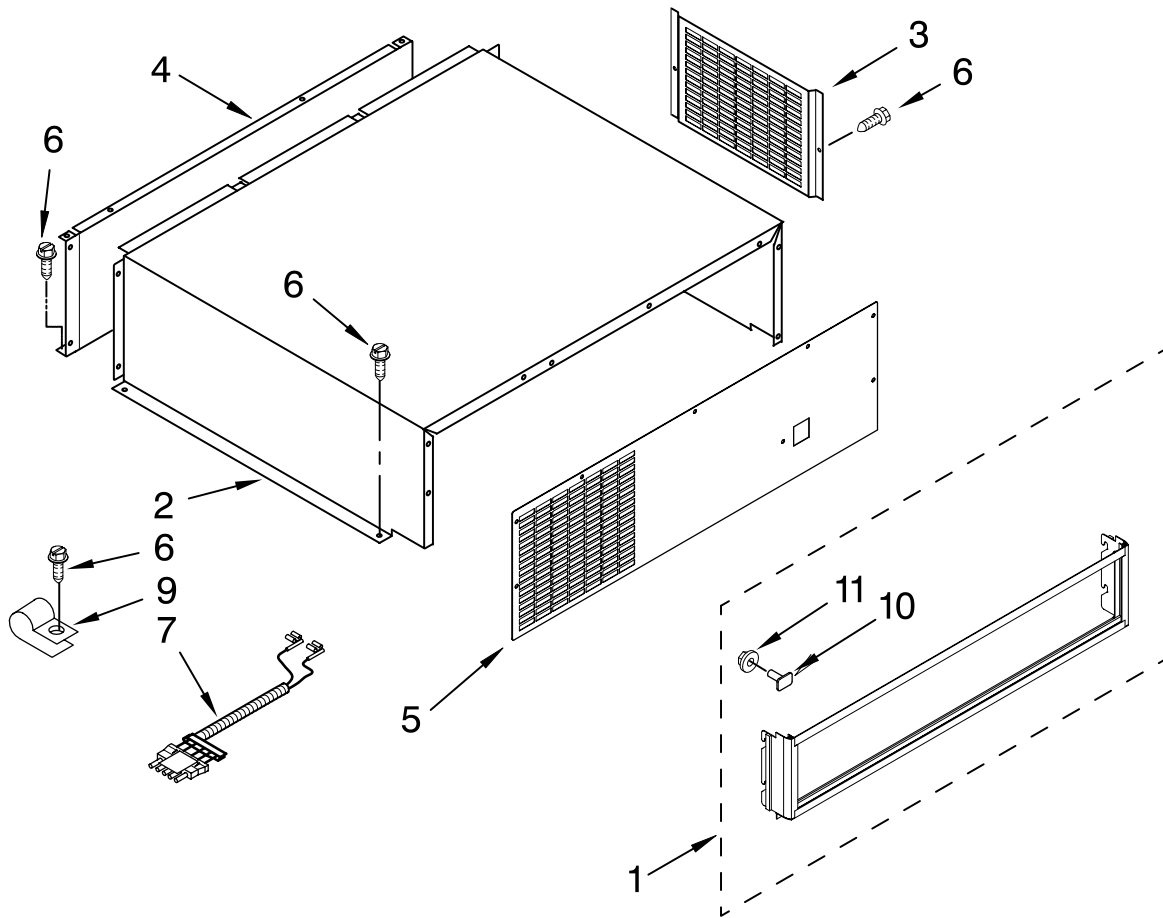

TOP GRILLE AND UNIT COVER PARTS

For Model: KBFO42FTX00
(Etched Aluminum)

Illus. No.	Part No.	DESCRIPTION
1	2317080S	Top Grille Assembly
2	2320502	Cover, Unit
3	2317881	Grille, Condenser
4	2256466	Back Panel
5	2307682	Front, Unit Cover
6	487415	Screw
7	2187946	Wire Assembly, Light Switch
9	489348	Clamp
10	2003347	Tee Bolt (4)
11	1161548	Nut (4)

FOR ORDERING INFORMATION REFER TO PARTS PRICE LIST