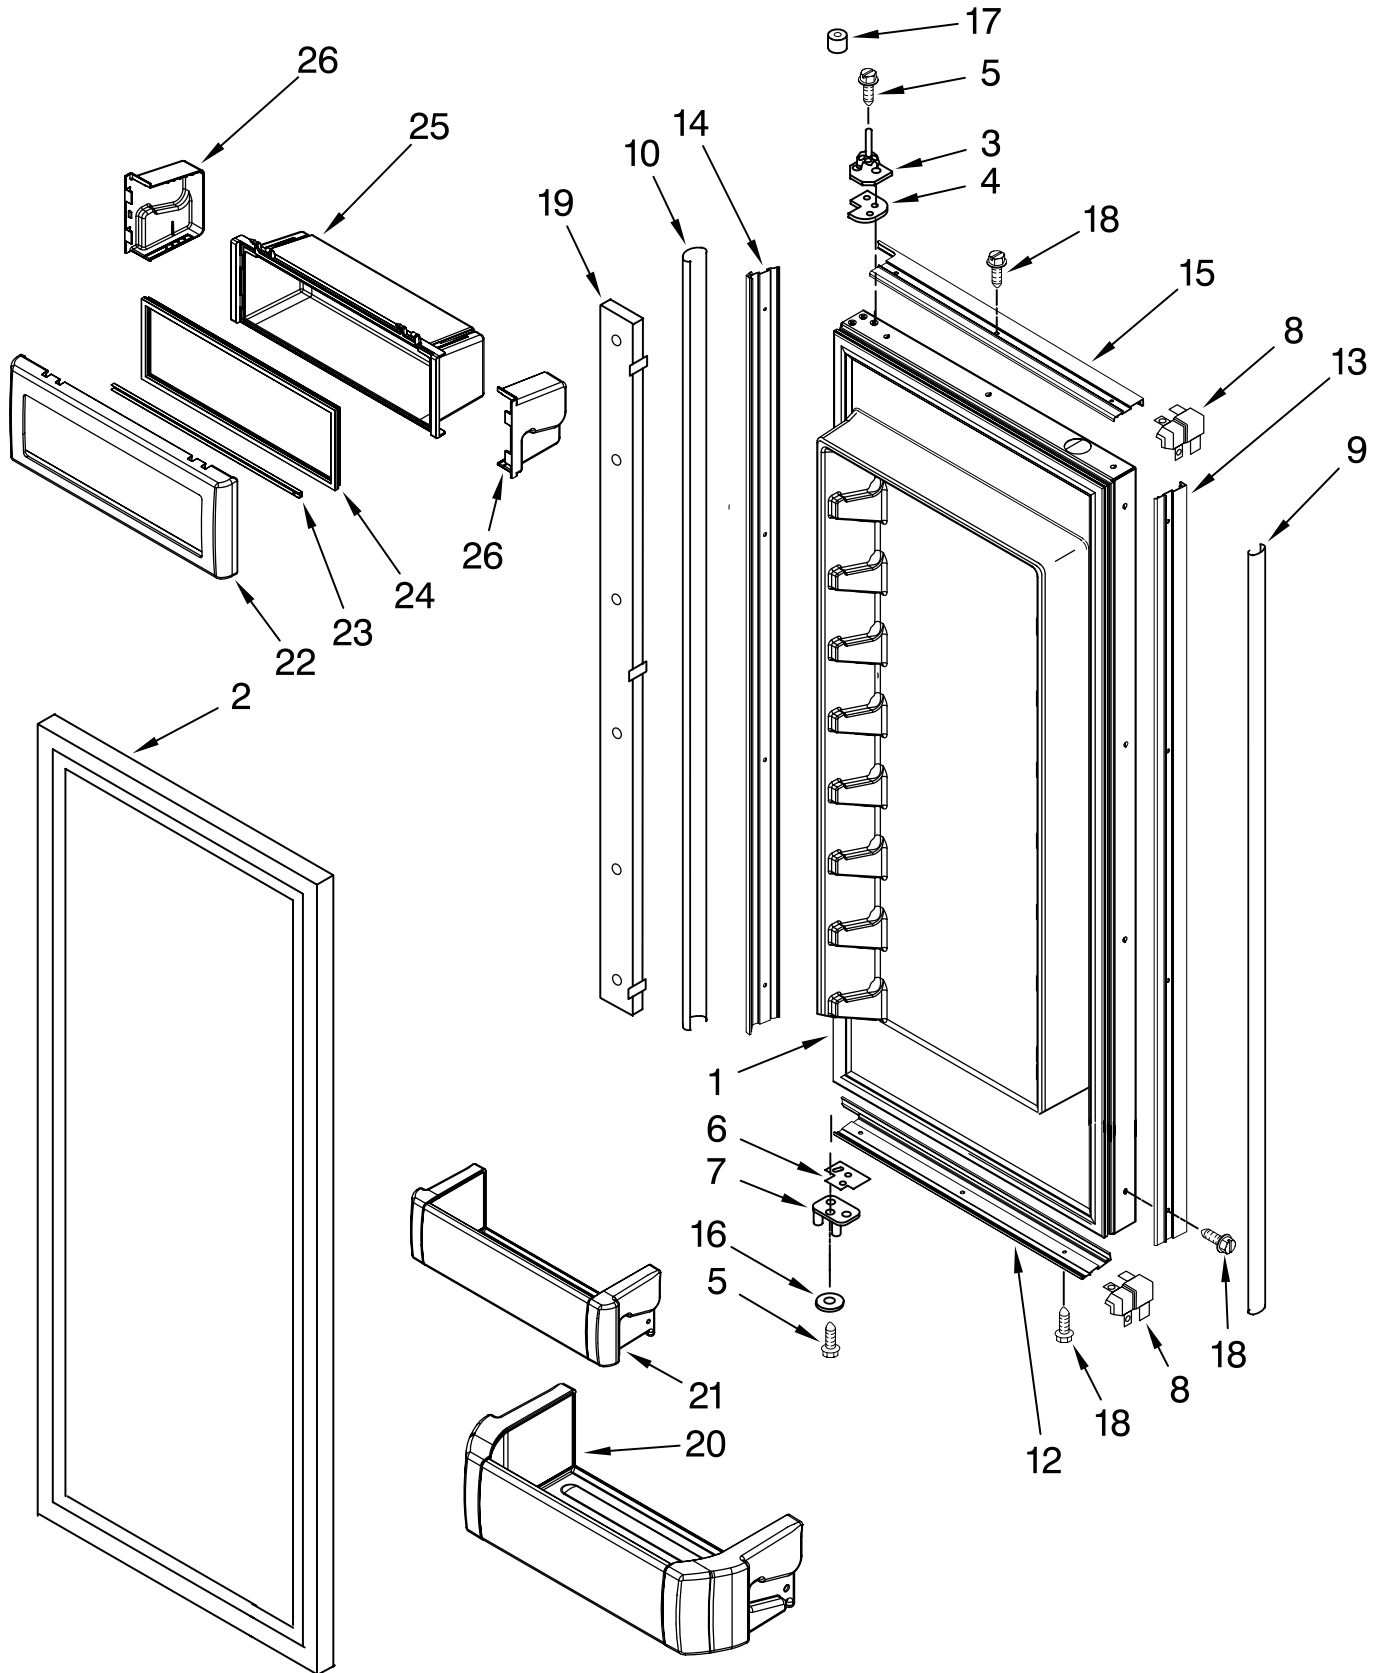

REFRIGERATOR DOOR PARTS

For Model: KBF042FTX00
(Etched Aluminum)

FOR ORDERING INFORMATION REFER TO PARTS PRICE LIST

REFRIGERATOR DOOR PARTS

For Model: KBFO42FTX00
(Etched Aluminum)

Illus. No.	Part No.	DESCRIPTION
1		Door, Refrigerator (Includes Item 2)
	2307903	Left
	2307902	Right
2	2268265	Gasket, Door
3	2320642	Hinge Assembly, Top
4	2256381	Spacer-Hinge, Top
5	489282	Screw, 10-32 x 3/4
6	2257647	Spacer, Hinge (Bottom)
7		Bottom Hinge Assembly
	2316752	Left
	2316751	Right
8	2207457	Trim, Corner
9	2309021S	Cover-Trim, Side (Handle Side)
10	2309022S	Cover-Trim, Side (Hinge Side)
12	2314031S	Trim-Door, Bottom
13	2314030S	Trim-Door, Side (Handle Side)
14	2309031S	Trim-Door, Side (Hinge Side)
15	2314028S	Trim-Door, Top
16	2006346	Washer
17	2316760	Bushing, Top Hinge
18	8281250	Screw, 8-15 x 1/2
19	2307938	Mullion Assembly
20	2222769	Shelf, Door (2) (Gallon)
21	2222772	Shelf, Door (4)
22	W10131132	Door, Utility Bin
23	2222795	Rail, Lid
24	2222981	Gasket, Utility Bin
25	2222921	Bin, Utility
26		End Cap, Utility Bin
	2222920	Left Side
	2222919	Right Side

FOR ORDERING INFORMATION REFER TO PARTS PRICE LIST