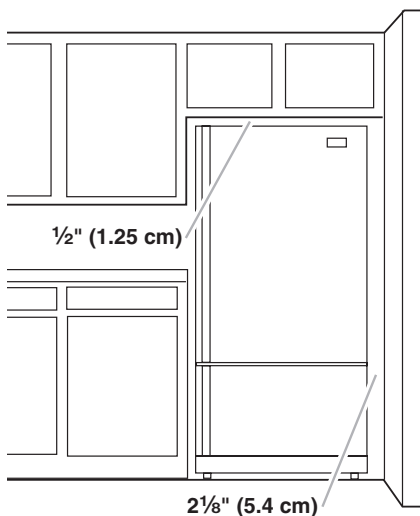

LOCATION REQUIREMENTS

To ensure proper ventilation for your refrigerator, allow for 1/2" (1.25 cm) space on each side, at the top and behind the refrigerator. When installing your refrigerator next to a fixed wall, leave 2 1/8" (5.4 cm) minimum on the hinge side to allow for the door to swing open. If your refrigerator has an ice maker, allow extra space at the back for the water line connections.

NOTE: Do not install the refrigerator near an oven, radiator, or other heat source, nor in a location where the temperature will fall below 55°F (13°C).