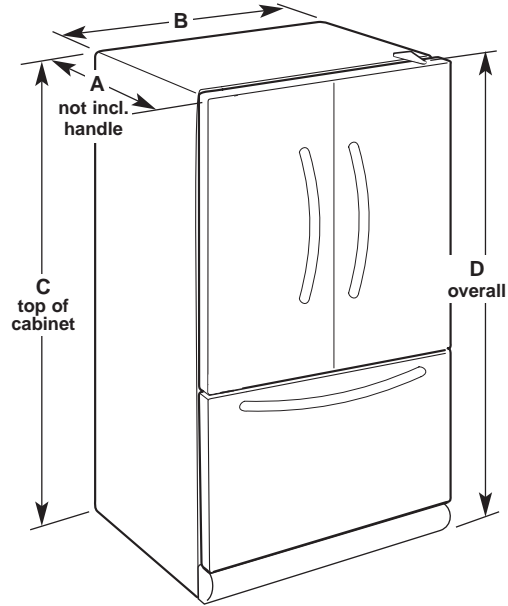

KitchenAid Bottom Mount Refrigerator

HOME APPLIANCES

PRODUCT MODEL NUMBERS

KBFS20ET KBFS25ET

Electrical: A 115 Volt, 60 Hz., AC only 15 or 20 amp fused, grounded electrical supply is required. It is recommended that a separate circuit serving only your refrigerator be provided. Use an outlet that cannot be turned off by a switch. Do not use an extension cord.

IMPORTANT: The pressure of the water coming out of a reverse osmosis system going to the water inlet valve of the refrigerator needs to be between 35 and 100 psi (241-689 kPa).

OVERALL DIMENSIONS

Model #	Depth "A"	Cab. Width "B"	Cab. Height "C"	Overall Height "D"
KBFS20ET	26 7/8"	35 5/8"	68 1/2"	69 3/4"
KBFS25ET	31 3/4"	35 5/8"	68 1/2"	69 7/8"