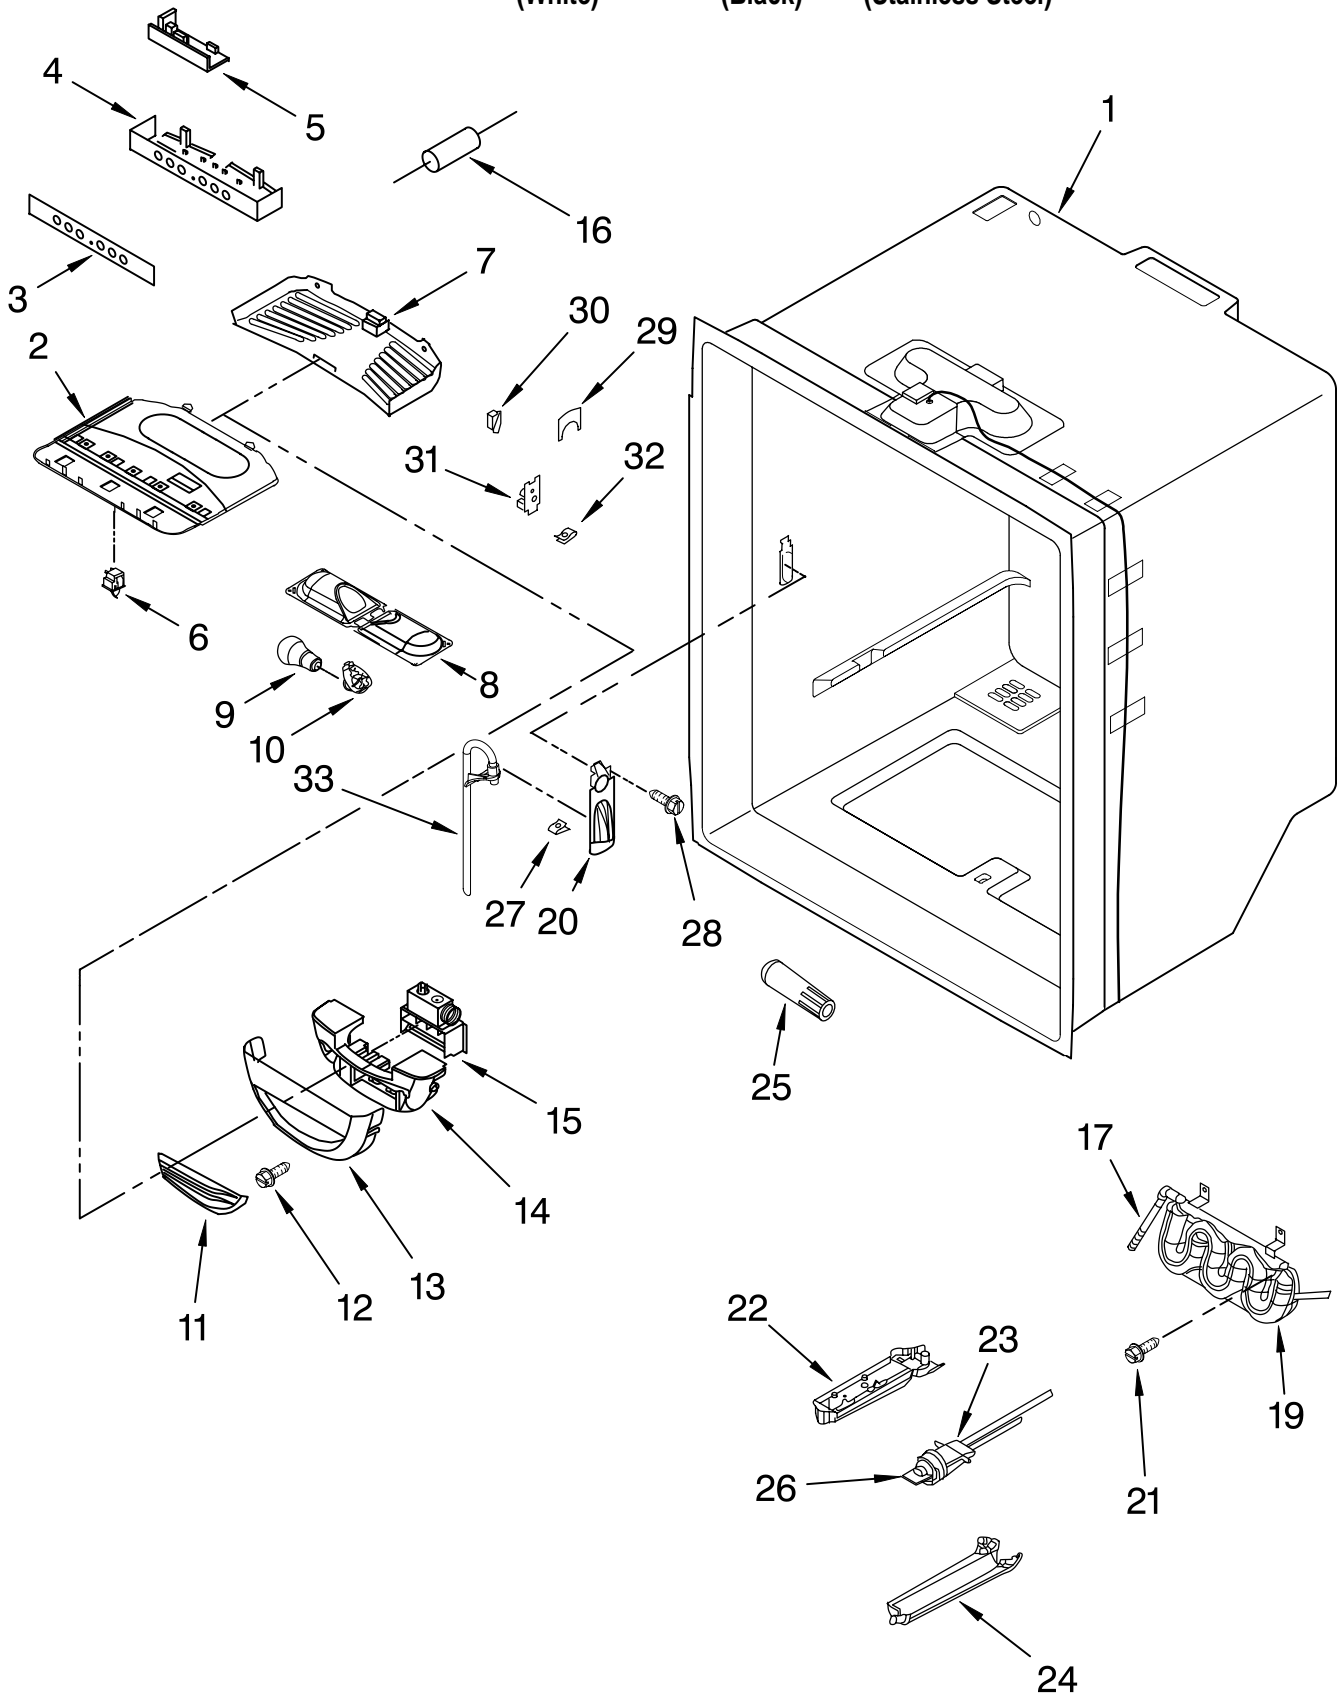

REFRIGERATOR LINER PARTS

For Models: KBFS20ETWH01, KBFS20ETBL01, KBFS20ETSS01
(White) (Black) (Stainless Steel)

FOR ORDERING INFORMATION REFER TO PARTS PRICE LIST

REFRIGERATOR LINER PARTS

For Models: KBFS20ETWH01, KBFS20ETBL01, KBFS20ETSS01
(White) (Black) (Stainless Steel)

Illus. No.	Part No.	DESCRIPTION
1		Liner (Not A Serviceable Part)
2	67004078	Bracket, Control and Lights
3	67005949	Overlay
4	W10185585	Housing, Electronic Control
5	67005397	Electronic Control
6	C3680310	Switch, Light
7	67003897	Cover, Light
8	67003901	Housing, Light
9	A0282812	Bulb, Light
10	Y12570701	Socket, Light
11	67003900	Insert, Damper Cover
12	67006602	Screw (2)
13	67003899	Cover, Damper
14	67006604	Insulation
15	W10127429	Control, Damper
16	12002355	Thermister
17	61006182	Union, Tube
19	W10153959	Tank, Water
20	W10158503	Dispenser
21	67006415	Screw
22	67001668	Plate, Filter
23	67006524	Head, Water Filter Assembly
24	12568001	Cover, Filter
25	W10181835	Filter, Water
26	12664501	Plug, Filter Bypass
27	B8390302	Clip, Waterline
28	67006400	Screw
29	67005674	Facade, Dispenser
30	12575501	Switch, Limit
31	67002742	Plate, Switch
32	67002816	Clip, Water Tube
33	67003728	Guide, Water Line

Following Parts Not Illustrated

67005417 Harness, Controls
(Refrigerator)
(Includes # 16)

FOR ORDERING INFORMATION REFER TO PARTS PRICE LIST