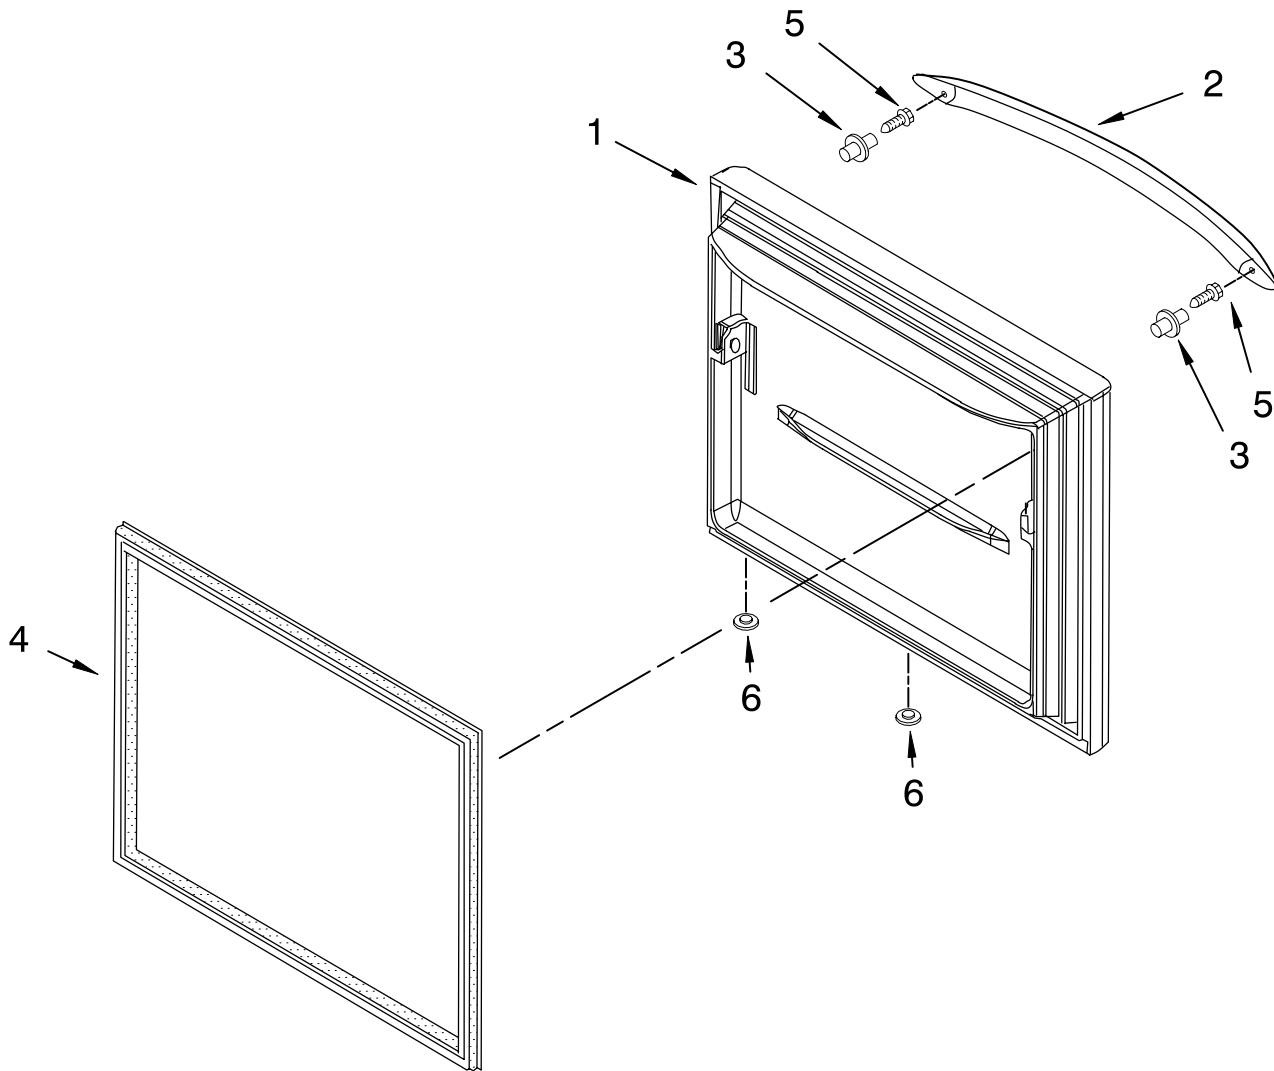

FREEZER DOOR PARTS

For Models: KBFS20ETWH01, KBFS20ETBL01, KBFS20ETSS01
(White)   (Black)   (Stainless Steel)

Illus. No.	Part No.	DESCRIPTION	Illus. No.	Part No.	DESCRIPTION	Illus. No.	Part No.	DESCRIPTION
1		Freezer Door (Includes Insulation)	2		Handle	4		Gasket, Door
	W10184822	White		2319727W	White		W10133249	White
	W10184823	Black		2319727B	Black		W10131754	Black
	W10184150	Stainless Steel		2319727S	Stainless	5	67002935	Screw
			3	67006113	Mount, Handle	6		Plug, Vent (2)
							10712401	White
							67004838	Black

FOR ORDERING INFORMATION REFER TO PARTS PRICE LIST