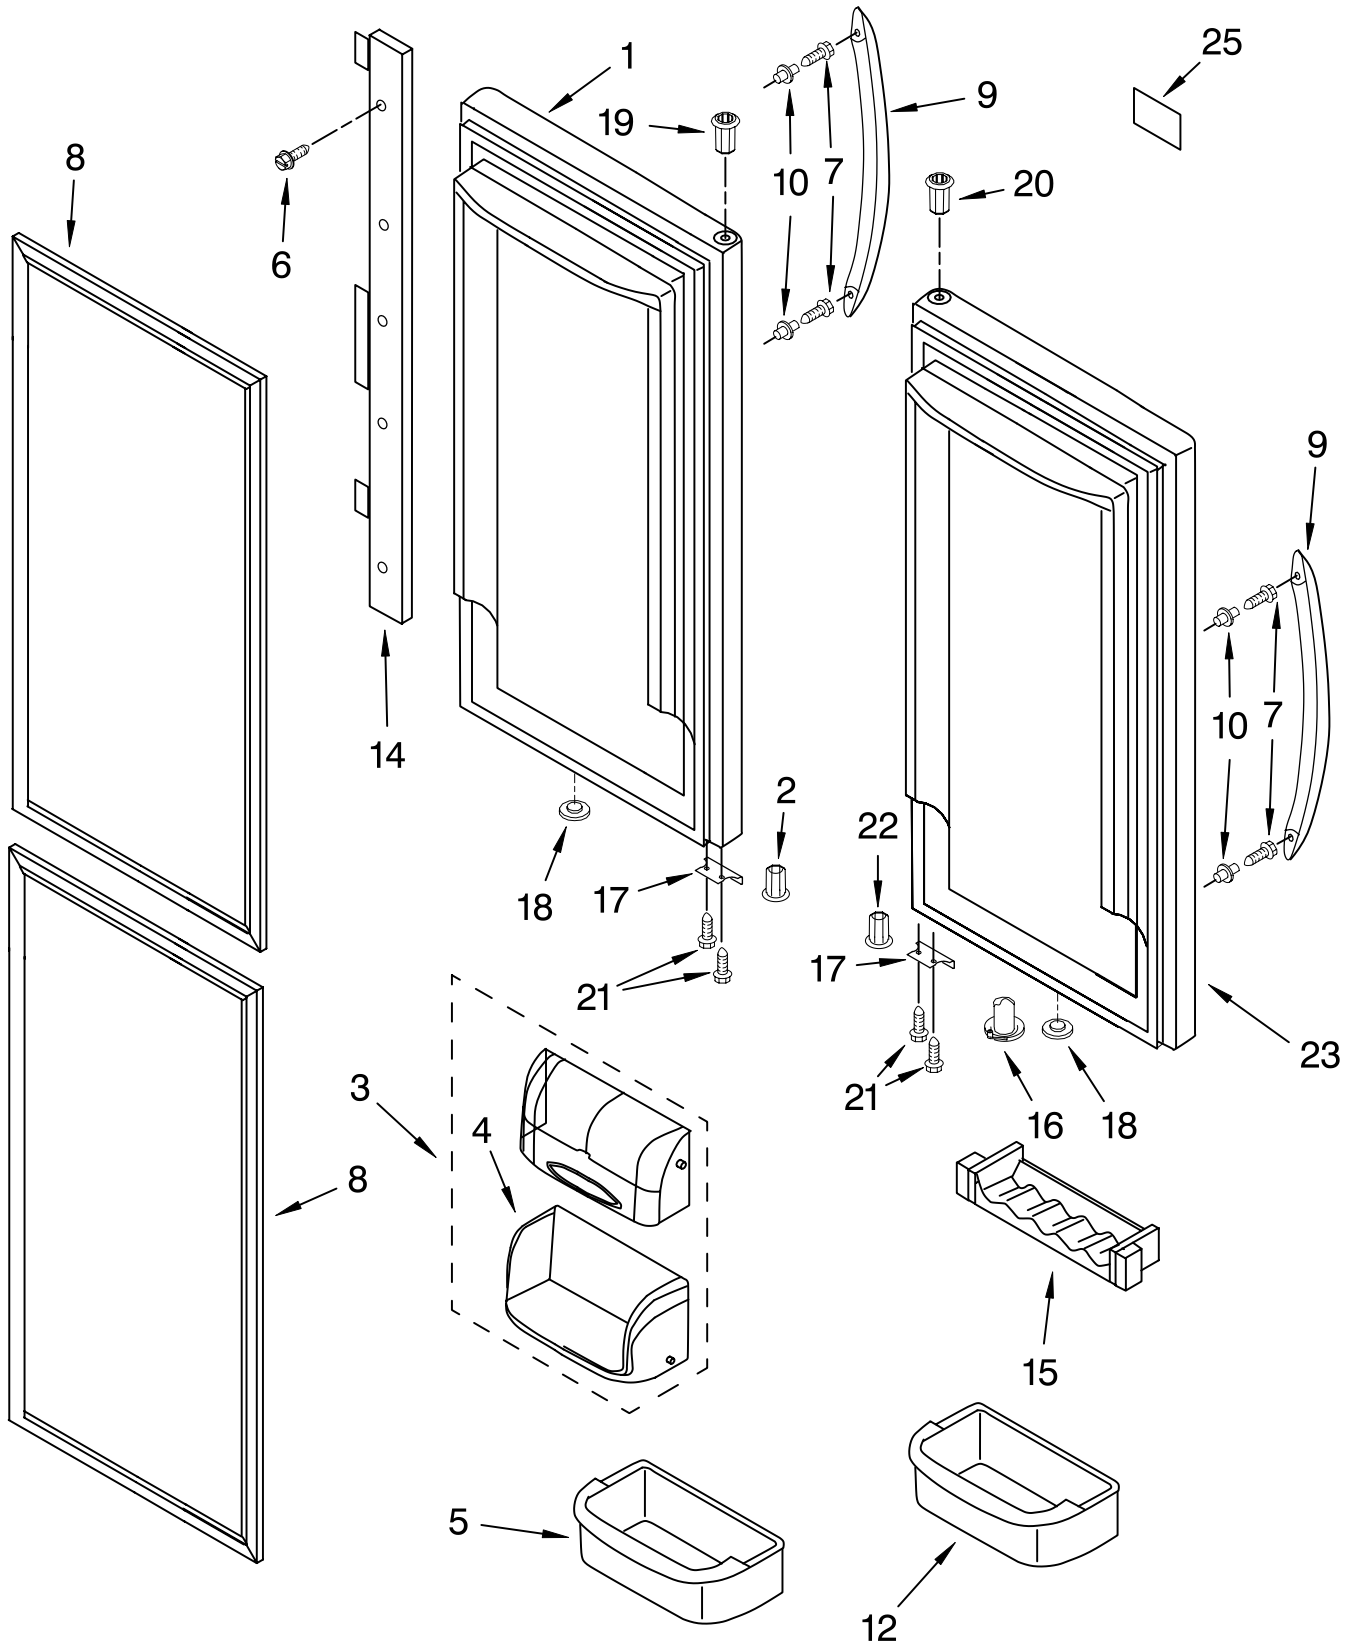

REFRIGERATOR LINER PARTS

For Models: KBFS20ETWH01, KBFS20ETBL01, KBFS20ETSS01
(White) (Black) (Stainless Steel)

Illus. No.	Part No.	DESCRIPTION
1		Liner (Not A Serviceable Part)
2	67004078	Bracket, Control and Lights
3	67005949	Overlay
4	W10185585	Housing, Electronic Control
5	67005397	Electronic Control
6	C3680310	Switch, Light
7	67003897	Cover, Light
8	67003901	Housing, Light
9	A0282812	Bulb, Light
10	Y12570701	Socket, Light
11	67003900	Insert, Damper Cover
12	67006602	Screw (2)
13	67003899	Cover, Damper
14	67006604	Insulation
15	W10127429	Control, Damper
16	12002355	Thermister
17	61006182	Union, Tube
19	W10153959	Tank, Water
20	W10158503	Dispenser
21	67006415	Screw
22	67001668	Plate, Filter
23	67006524	Head, Water Filter Assembly
24	12568001	Cover, Filter
25	W10181835	Filter, Water
26	12664501	Plug, Filter Bypass
27	B8390302	Clip, Waterline
28	67006400	Screw
29	67005674	Facade, Dispenser
30	12575501	Switch, Limit
31	67002742	Plate, Switch
32	67002816	Clip, Water Tube
33	67003728	Guide, Water Line

Following Parts Not Illustrated

67005417 Harness, Controls
(Refrigerator)
(Includes # 16)

FOR ORDERING INFORMATION REFER TO PARTS PRICE LIST

REFRIGERATOR DOOR PARTS

For Models: KBFS20ETWH01, KBFS20ETBL01, KBFS20ETSS01
(White) (Black) (Stainless Steel)

FOR ORDERING INFORMATION REFER TO PARTS PRICE LIST