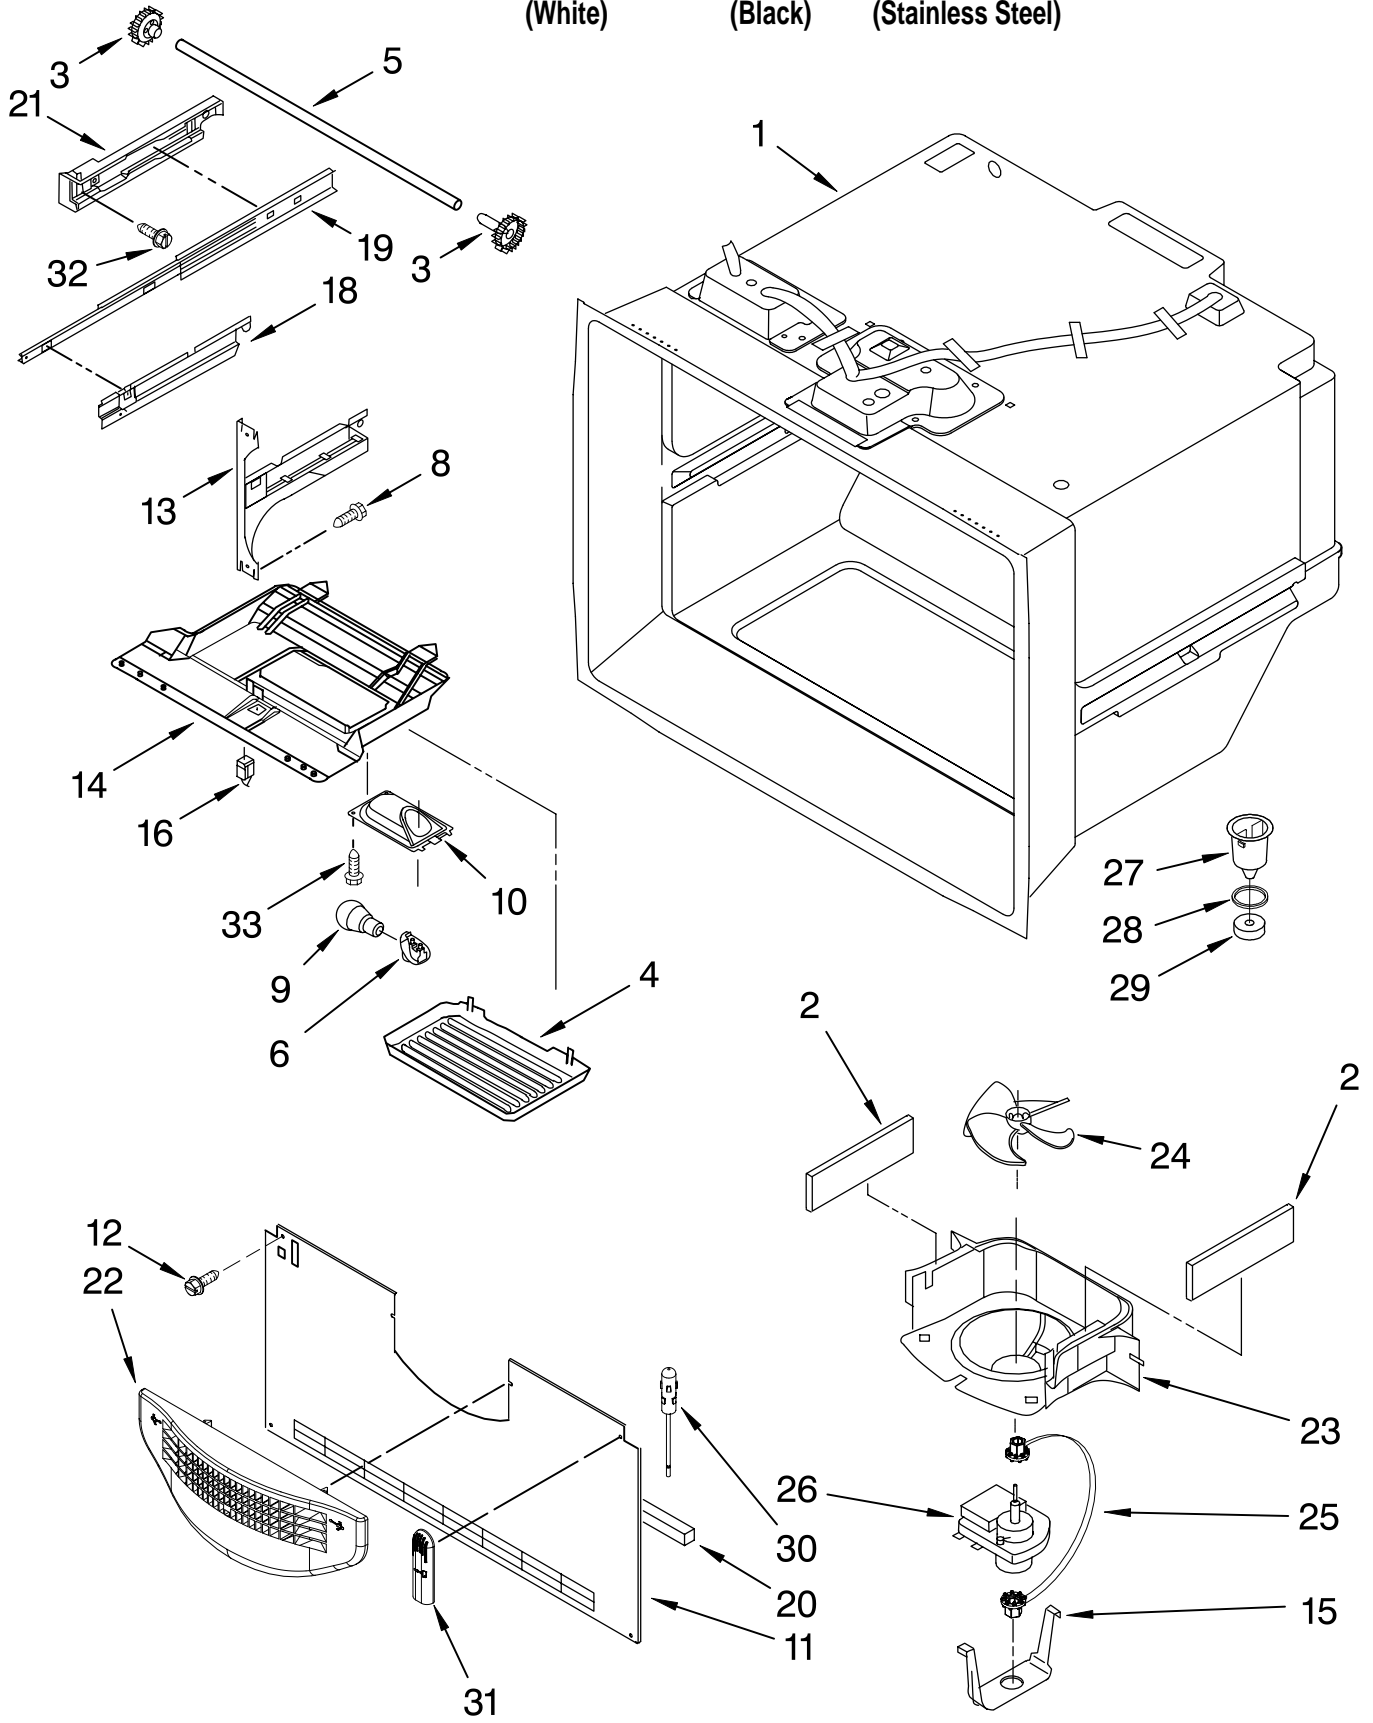

FREEZER LINER PARTS

For Models: KBFS20ETWH01, KBFS20ETBL01, KBFS20ETSS01
(White) (Black) (Stainless Steel)

FOR ORDERING INFORMATION REFER TO PARTS PRICE LIST

FREEZER LINER PARTS

For Models: KBFS20ETWH01, KBFS20ETBL01, KBFS20ETSS01
(White) (Black) (Stainless Steel)

Illus. No.	Part No.	DESCRIPTION
1		Liner (Not A Serviceable Part)
2	67001291	Gasket, Foam (2)
3	12002497	Gear (2) (Includes RT & LT)
4	67003905	Cover, Light
5	67004017	Shaft
6	Y12570701	Socket, Light
8	67006473	Screw
9	A0282812	Bulb, Light
10	67001035	Housing, Light
11	67005873	Cover, Evaporator
12	67006425	Screw (7)
13		Bracket, Door
	W10119064	Left
	W10119295	Right
14	67003906	Housing, Lighting
15	W10167028	Clip, Evap Motor
16	67005653	Switch, Light
18		Bracket, Basket
	67004728	Left
	67004729	Right
19	W10180420	Slide, Drawer (2)
20	67002492	Gasket, Bottom
21		Bracket, Slide
	67004971	Left
	67004972	Right
22	W10175909	Grille, Fan Shroud
23	W10167023	Shroud, Evap Fan
24	2169142	Blade, Fan (Evaporator)
25	W10121318	Grommet
26	67003636	Motor, Evaporator
27	D7753903	Funnel, Drain (Incl # 28 & 29)
28	M0500703	Seal
29	B8381501	Gasket
30	12002355	Thermistor
31	67003924	Cover, Thermistor
32	67006406	Screw
33	67006530	Screw

Following Parts Not Illustrated

67006095 Harness, Lights
(Freezer)

FOR ORDERING INFORMATION REFER TO PARTS PRICE LIST