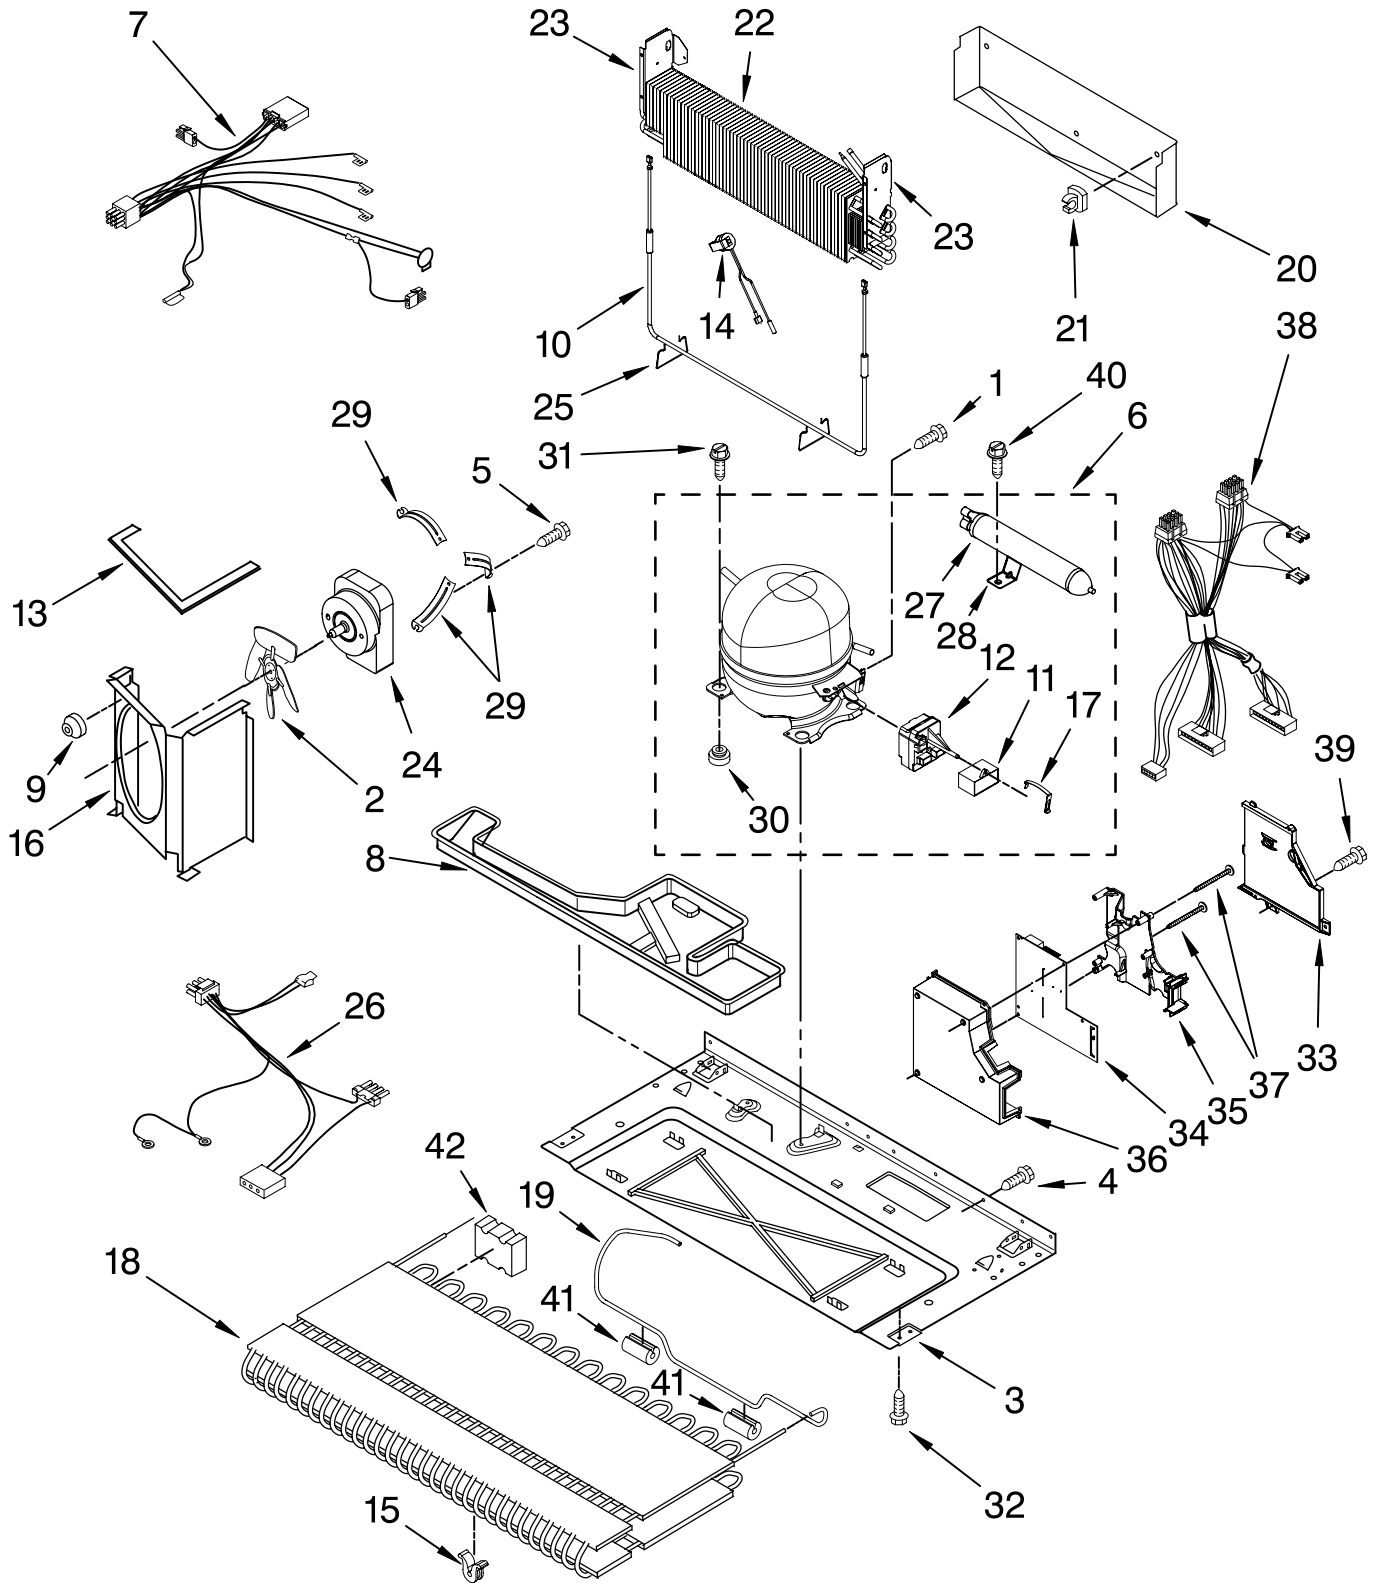

UNIT PARTS

For Models: KBFS20ETWH01, KBFS20ETBL01, KBFS20ETSS01
(White) (Black) (Stainless Steel)

FOR ORDERING INFORMATION REFER TO PARTS PRICE LIST

UNIT PARTS

For Models: KBFS20ETWH01, KBFS20ETBL01, KBFS20ETSS01
(White) (Black) (Stainless Steel)

Illus. No.	Part No.	DESCRIPTION
1	67006433	Screw (2)
2	W10162928	Blade, Fan
3	67005889	Basepan
4	67006425	Screw (2)
5	67004954	Screw
6	67005565	Compressor
7	W10119857	Harness, Evap Heater
8	67007175	Drain Pan
9	61004743	Grommet (3)
10	67002493	Evaporator Heater
11	67005562	Capacitor (See Item # 12)
12	67005561	Overload/Relay (Capacitor Incl.)
13	61003210	Gasket
14	W10165425	Thermostat
15	W10137529	Grommet (4)
16	W10158508	Shroud, Condenser
17	67007052	Clip, Capacitor
18	67006131	Condenser
19	67004700	Tube, Discharge
20	67002490	Tray, Drip
21	10623002	Clip, Evaporator
22	12002041	Evaporator

Illus. No.	Part No.	DESCRIPTION
23		Dam
	67001084	Right Side
	67001083	Left Side
24	67004432	Motor, Fan
25	10428101	Clip, Heater
26	13060202	Harness, Unit (Includes Cord)
27	B2150504	Drier (Service)
28	10547003	Clip, Drier
29	67004953	Bracket, Condenser
30	W10169124	Grommet
31	67006432	Screw (3)
32	67006573	Screw
33	67005421	Cover, HV
34	W10168780	Board, HV
35	67005719	Spacer, HV
36	67005718	Box, HV
37	67006550	Screw
38	12972902	Harness, HV
39	67006615	Screw (3)
40	67006737	Screw
41	67005680	Grommet (2)
42	67005491	Block, Condenser

Illus. No.	Part No.	DESCRIPTION
Following Parts Not Illustrated and Optional Parts Not Included		
	978025	Valve, Access (1/4")
	978026	Valve, Access (5/16")
	978027	Valve, Access (3/8")
	978028	Valve, Access (1/2")
	978029	Valve, Access (5/8")
	978030	Valve, Access (3/4")
	876764	Valve, Access (3/16")

REFRIGERANT CHARGE

5.0 Ozs.
(R-134A)

FOR ORDERING INFORMATION REFER TO PARTS PRICE LIST