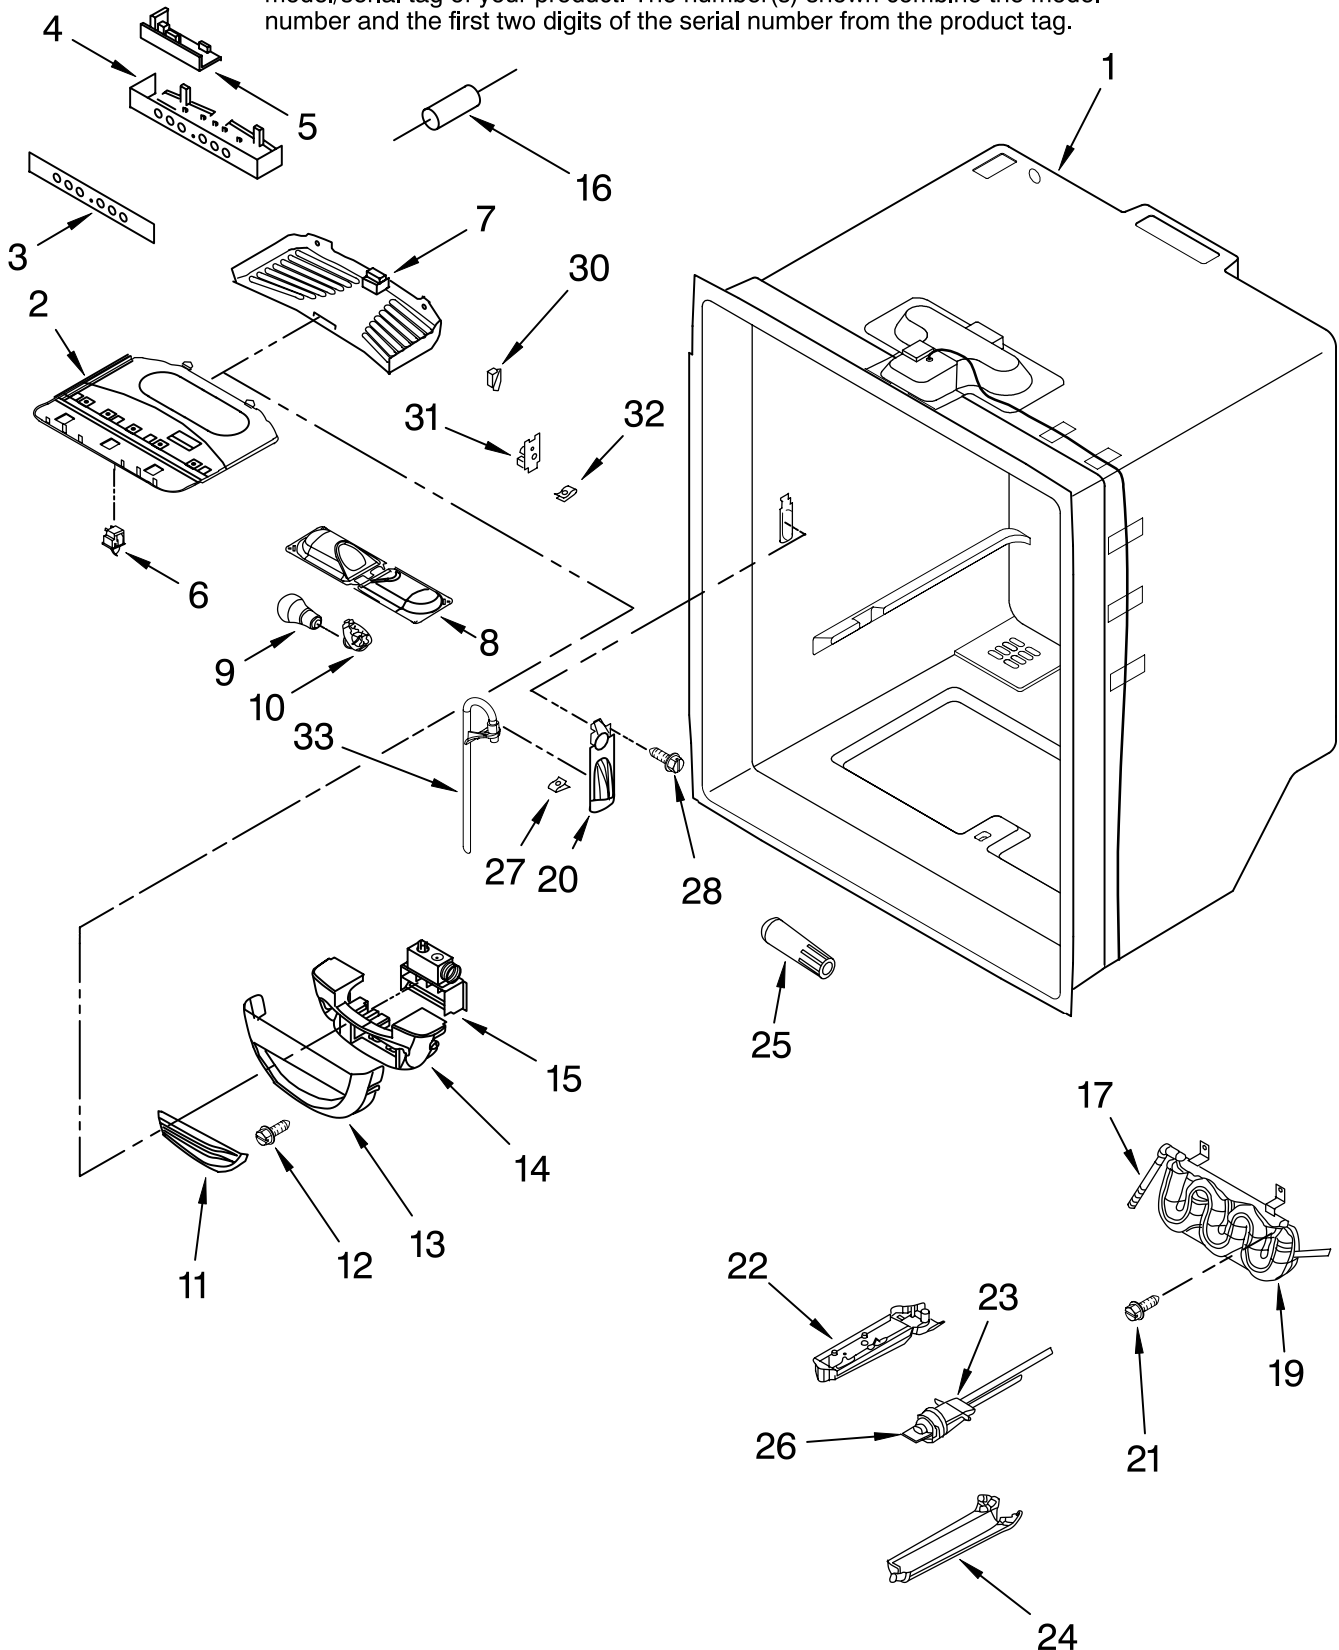

REFRIGERATOR LINER PARTS

For Models: KBFS20EVWH00, KBFS20EVBL00, KBFS20EVMS00

(White)

(Black) (Monochromatic Stainless)

The model(s) number shown may be different than what is printed on the model/serial tag of your product. The number(s) shown combine the model number and the first two digits of the serial number from the product tag.

FOR ORDERING INFORMATION REFER TO PARTS PRICE LIST