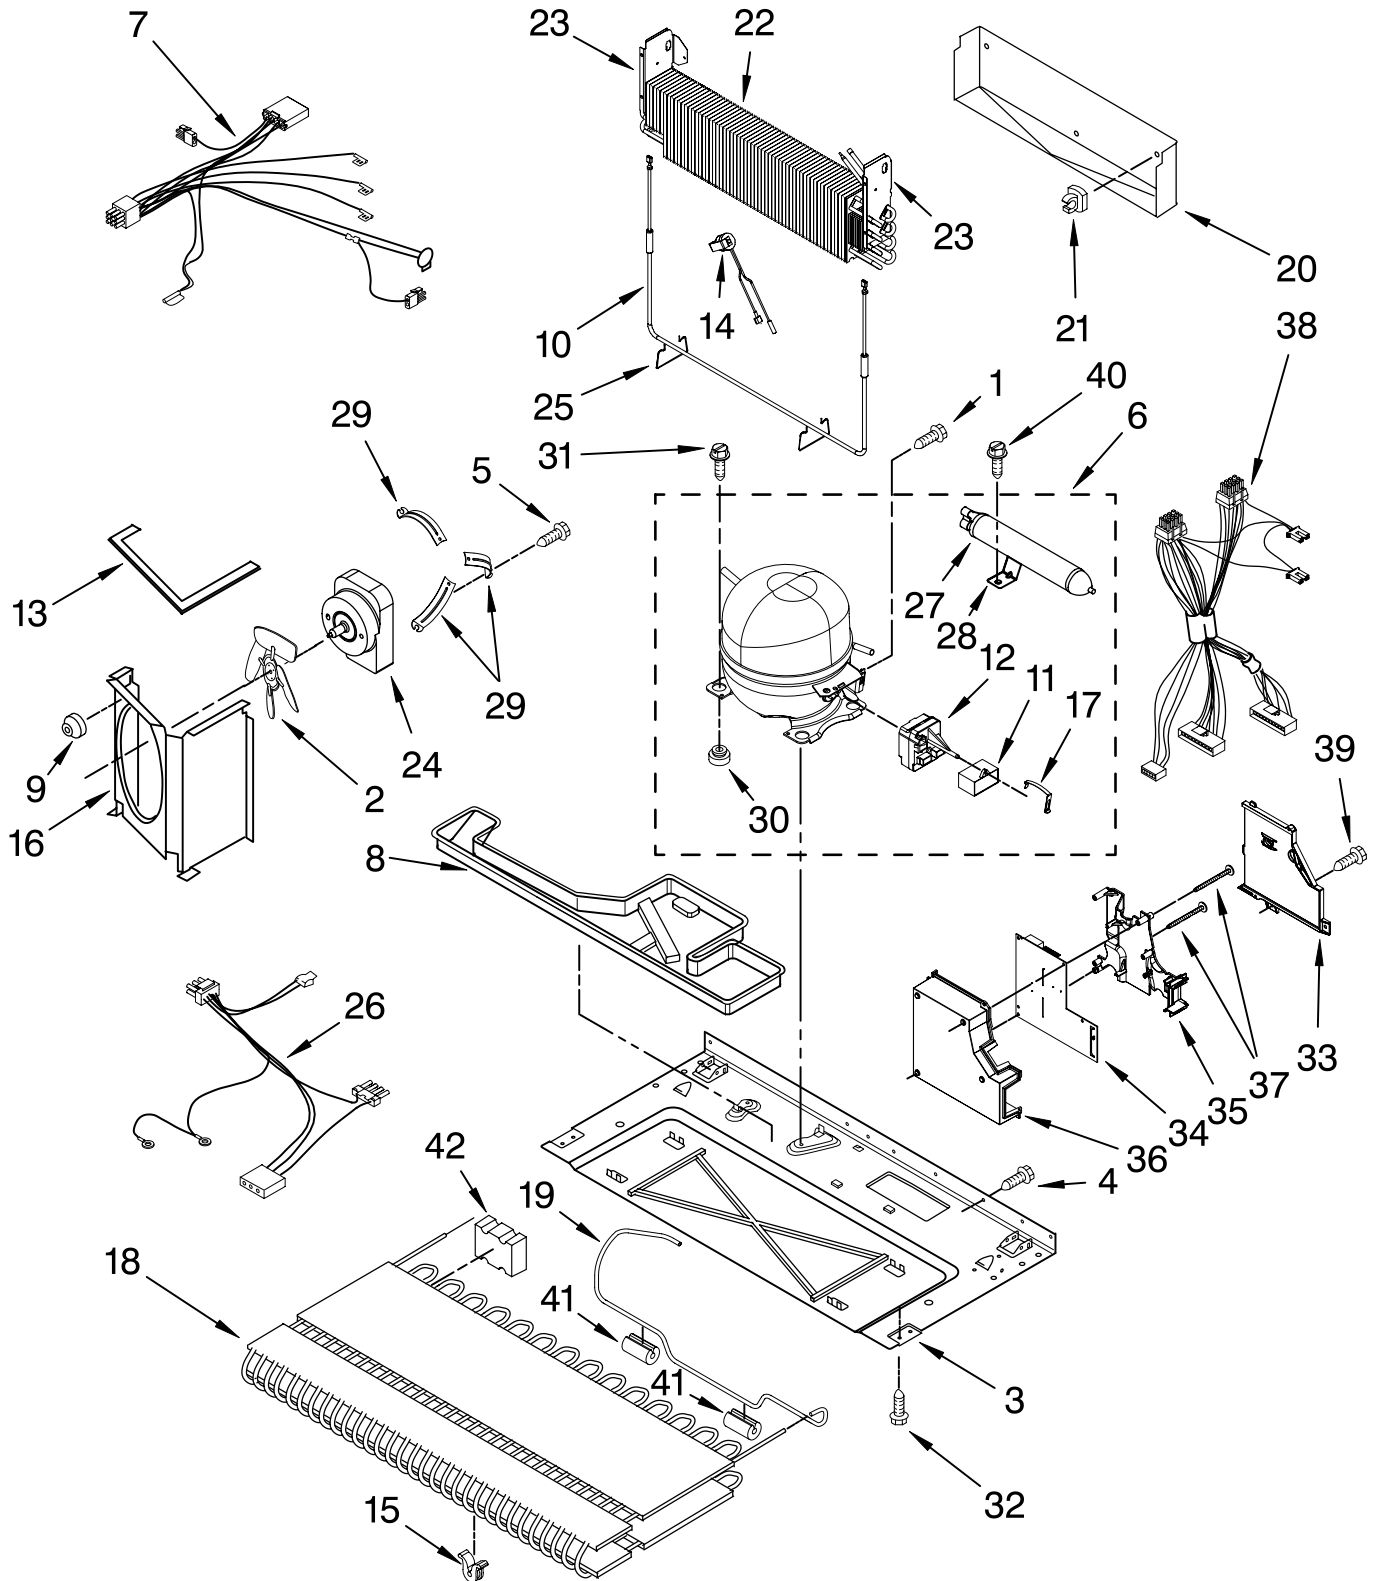

UNIT PARTS

For Models: KBFS20EVWH00, KBFS20EVBL00, KBFS20EVMS00
(White) (Black) (Monochromatic Stainless)

The model(s) number shown may be different than what is printed on the model/serial tag of your product. The number(s) shown combine the model number and the first two digits of the serial number from the product tag.

FOR ORDERING INFORMATION REFER TO PARTS PRICE LIST