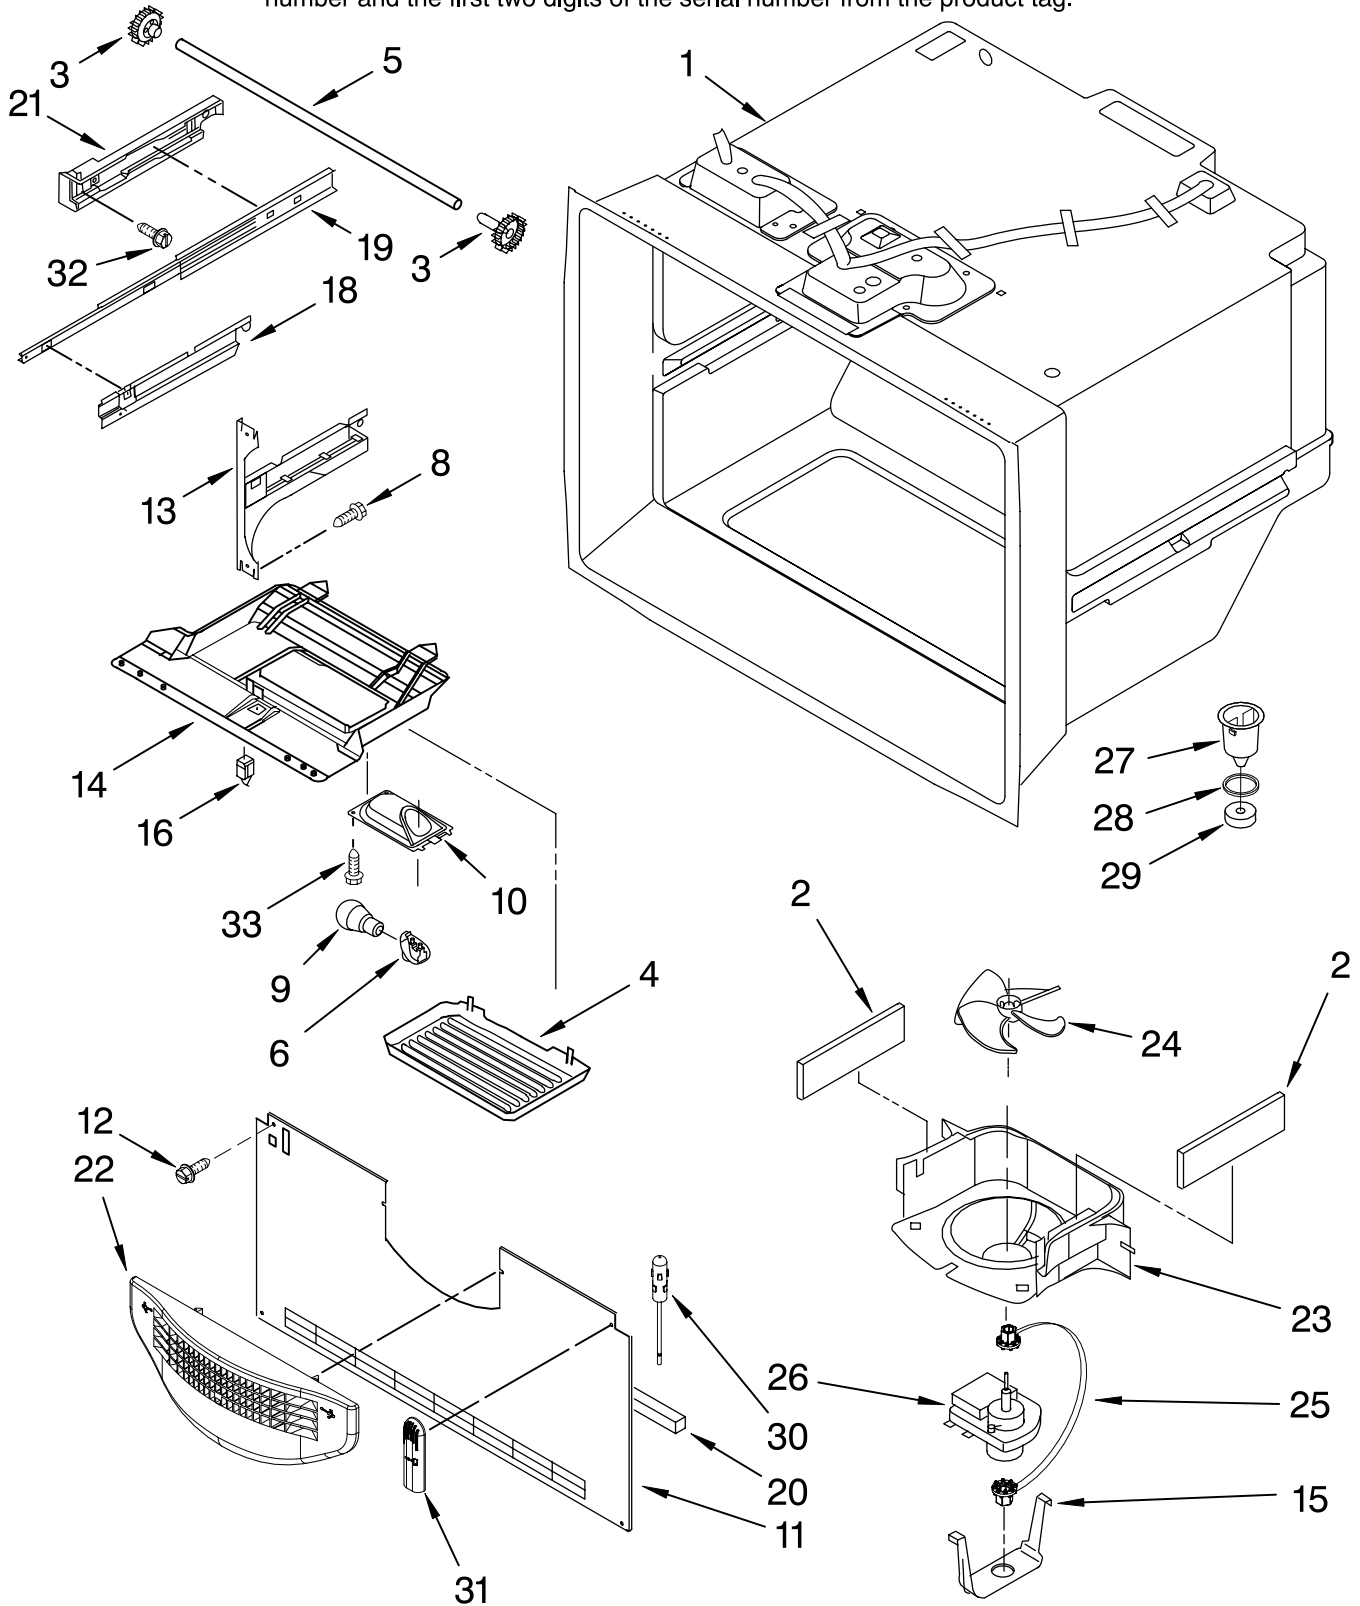

FREEZER LINER PARTS

For Models: KBFS20EVWH00, KBFS20EVBL00, KBFS20EVMS00
(White) (Black) (Monochromatic Stainless)

The model(s) number shown may be different than what is printed on the model/serial tag of your product. The number(s) shown combine the model number and the first two digits of the serial number from the product tag.

FOR ORDERING INFORMATION REFER TO PARTS PRICE LIST