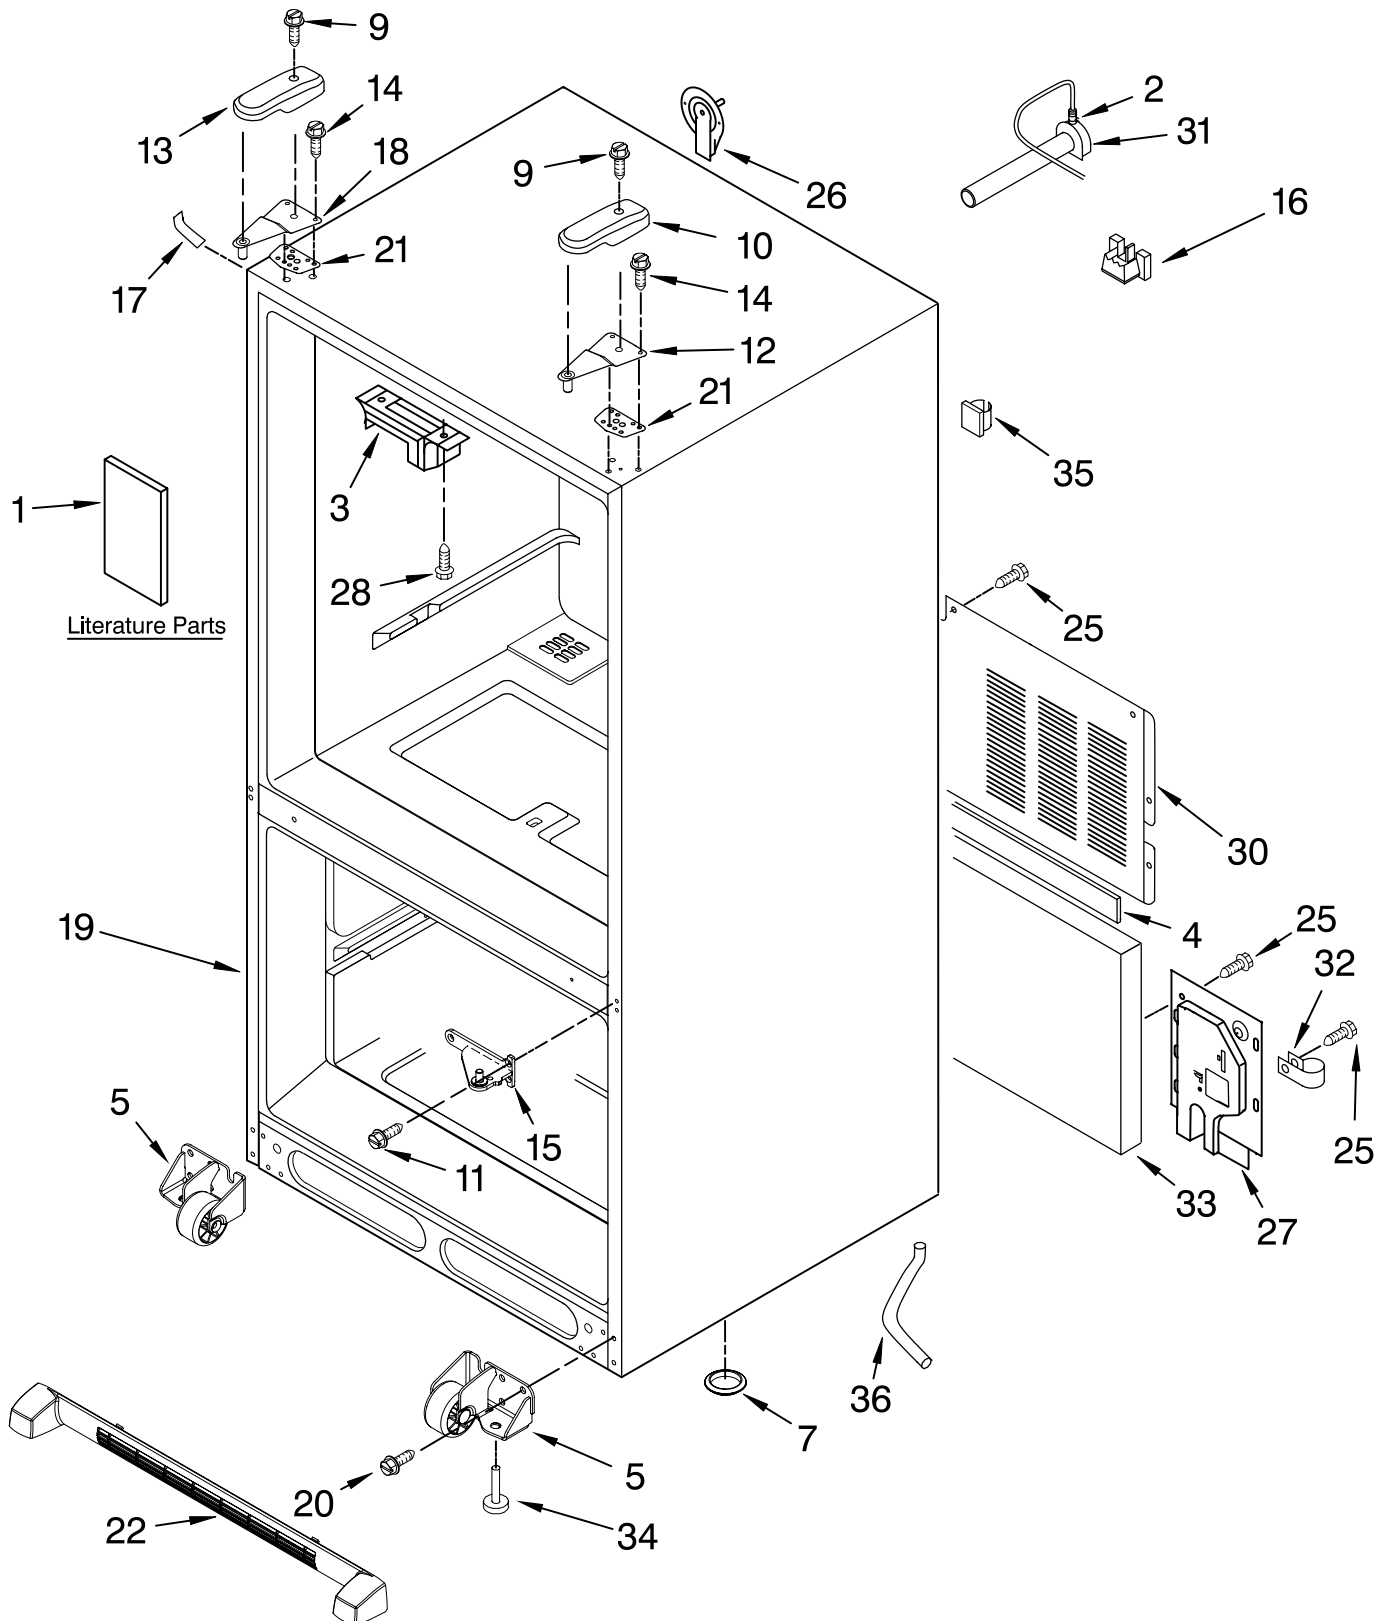

For Models: KBFS20EVWH00, KBFS20EVBL00, KBFS20EVMS00

(White)

(Black) (Monochromatic Stainless)

The model(s) number shown may be different than what is printed on the model/serial tag of your product. The number(s) shown combine the model number and the first two digits of the serial number from the product tag.

Illus. No.	Part No.	DESCRIPTION	Illus. No.	Part No.	DESCRIPTION	Illus. No.	Part No.	DESCRIPTION
1		Literature Parts	11	67006380	Screw	20	67006564	Screw (8)
	W10137643	Use & Care Guide	12	12626910ED	Hinge, Top Right	21	12579702	Shim, Hinge
	W10208326	Energy Guide	13		Cover, Left Hinge	22		Grille Assembly
	67006616	Tech Sheet		67007156	White			(Includes Clips)
2	M0114003	Clip		67006726	Black		W10131133	White
3	67003405	Plate, Block		12629803AP	Apollo Grey		W10131134	Black
4	B5759649	Gasket	14	67006303	Screw		W10120000	Apollo Grey
5		Roller Foot Assembly	15		Hinge, Center (2)	25	67006425	Screw
	W10237085	LH		67002028	White	26	67003331	Cover, Water Line
	W10237087	RH		67002027	Black	27	12751509	Cover, Water Valve
7	A3076901	Plug, Bottom		12655102AP	Apollo Grey	28	67006669	Screw
9	67006521	Screw	16	67004092	Block, Filter	30	67006102	Cover, Unit
10		Cover, Right Hinge	17		Cover, Corner	31	W10137519	Elbow, Fill Tube
	12629801W	White		67003484	White	32	W10157973	Clip, Drain Tube
	12629801B	Black		67003485	Black	33	67003796	Insulation, Sound
	12629801AP	Apollo Grey		12587703AP	Apollo Grey	34	W10141622	Foot Brake
			18	12626911ED	Hinge, Top Left	35	M0104106	Clip, Tube
			19		Cabinet (Not A Serviceable Part)	36	W10164397	Tube, Drain