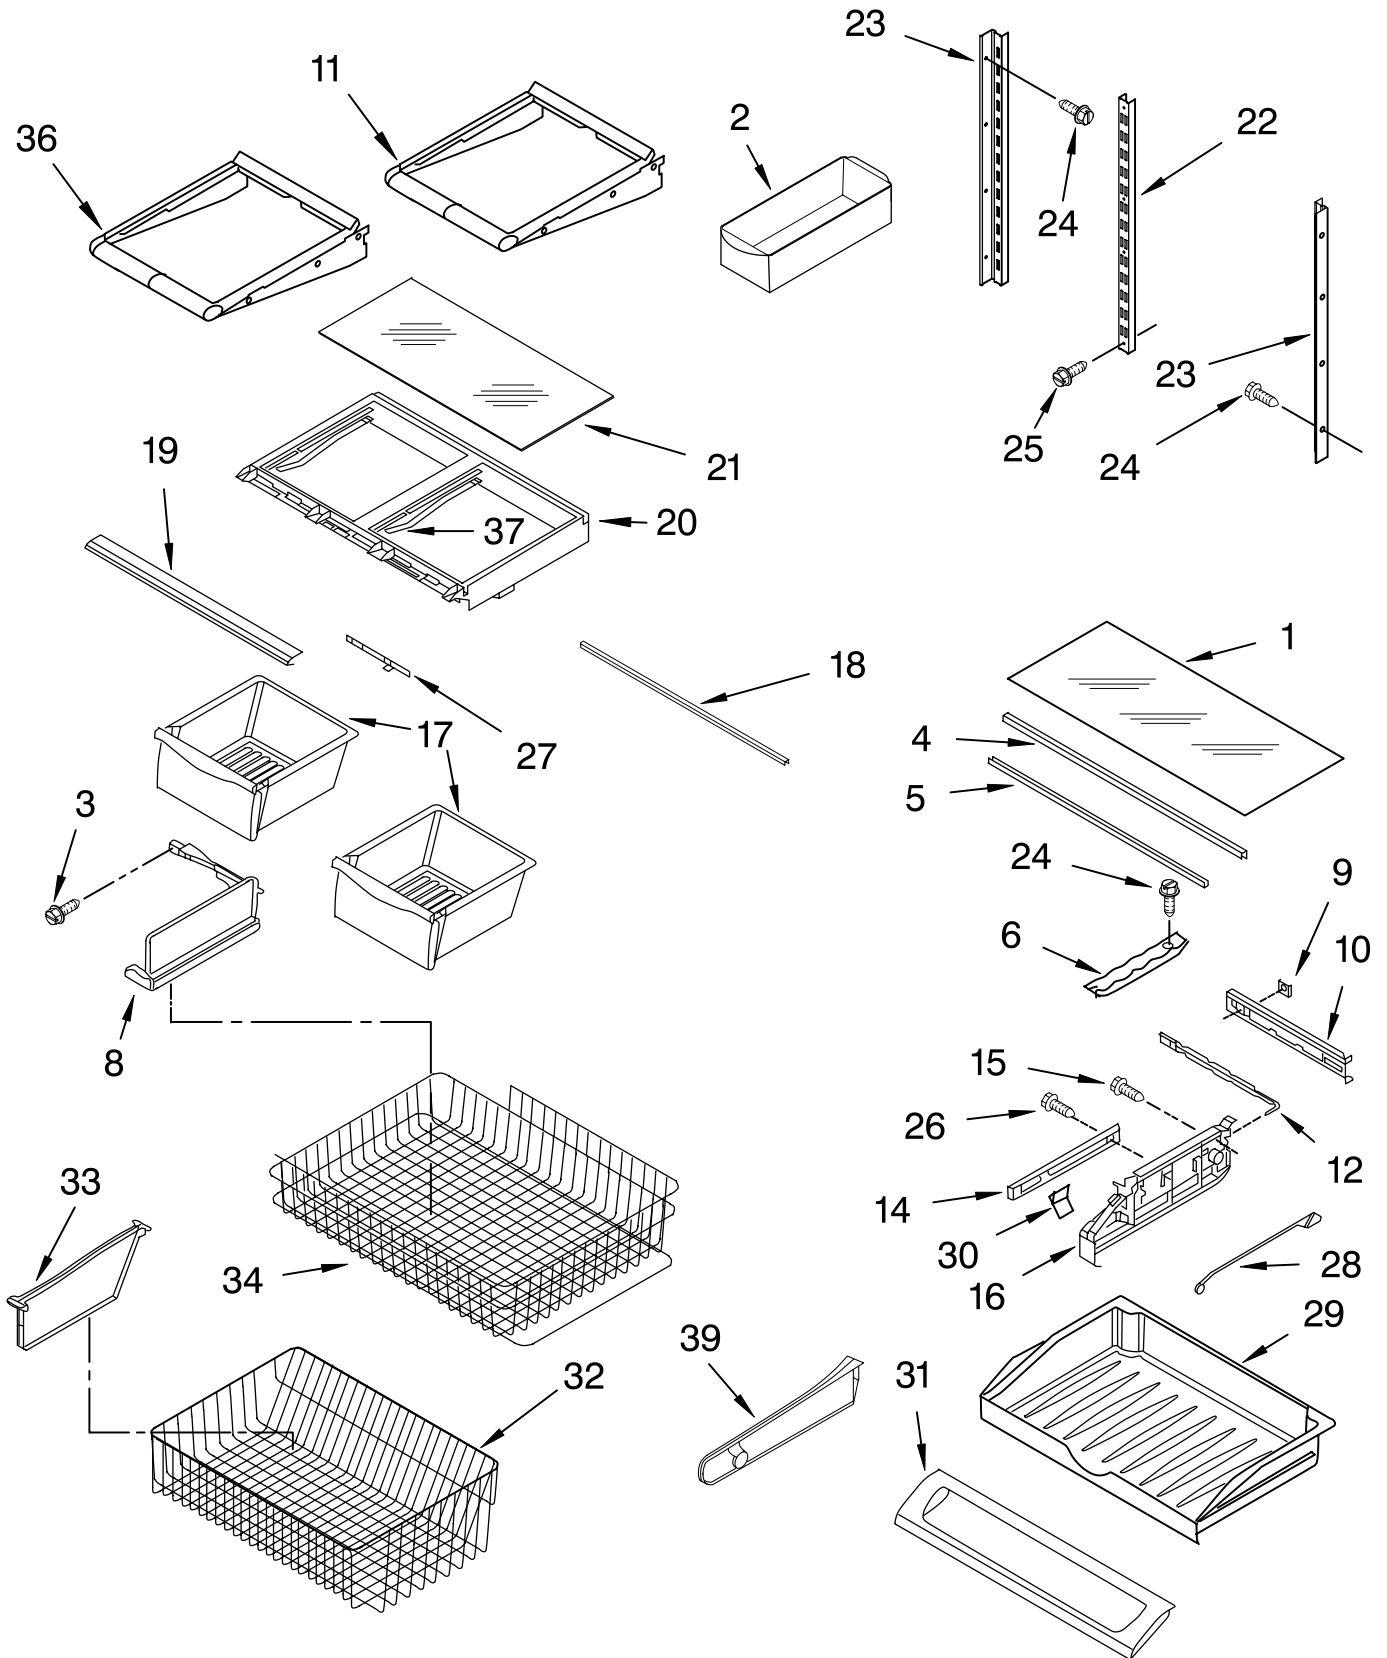

SHELF PARTS

For Models: KBFS25ETWH00, KBFS25ETBL00, KBFS25ETSS00
(White) (Black) (Stainless Steel)

FOR ORDERING INFORMATION REFER TO PARTS PRICE LIST

SHELF PARTS

For Models: KBFS25ETWH00, KBFS25ETBL00, KBFS25ETSS00
(White) (Black) (Stainless Steel)

Illus. No.	Part No.	DESCRIPTION	Illus. No.	Part No.	DESCRIPTION	Illus. No.	Part No.	DESCRIPTION
1	67002761	Glass, Pantry	17	67005929	Pan, Crisper (2)	29	67003531	Drawer, Pantry
2	W10136387	Egg Bin	18	67002748	Support, Crisper Cover	30	67003791	Knob, Temperature Control
3	67006608	Screw	19	67005692	Trim, Crisper	31	67005930	Door, Pantry Drawer
4	67006010	Support, Pantry(2)	20	67003854	Frame, Crisper	32	67006025	Basket, Freezer (Lower)
5	67002330	Brace, Pantry (2)	21	67006704	Glass, Crisper Cover	33	67006644	Divider, Lower Basket
6	67001719	Track, Pantry	22	67001073	Ladder, Center	34	67004987	Basket, Freezer (Upper)
8	67004127	Divider, Upper Basket	23	67002489	Ladder, Side	36	67005690	Shelf, Fixed (2)
9	67002329	Gasket, Pantry	24	67006400	Screw	37	67004514	Support, Center Crisper Frame
10	67005625	Housing, Control	25	67006360	Screw	39	67002759	Divider, Pantry Drawer
11	67005691	Shelf, Slide (2)	26	67006415	Screw			
12	67003793	Slide, Temperature	27	67005864	Slide, Humidity Control			
14	67007026	Glide, Drawer(2)	28	67003795	Bar, Temperature Control			
15	67006287	Screw						
16	67005863	Track, Pantry Left						
	67005861	Track, Pantry Right						

FOR ORDERING INFORMATION REFER TO PARTS PRICE LIST