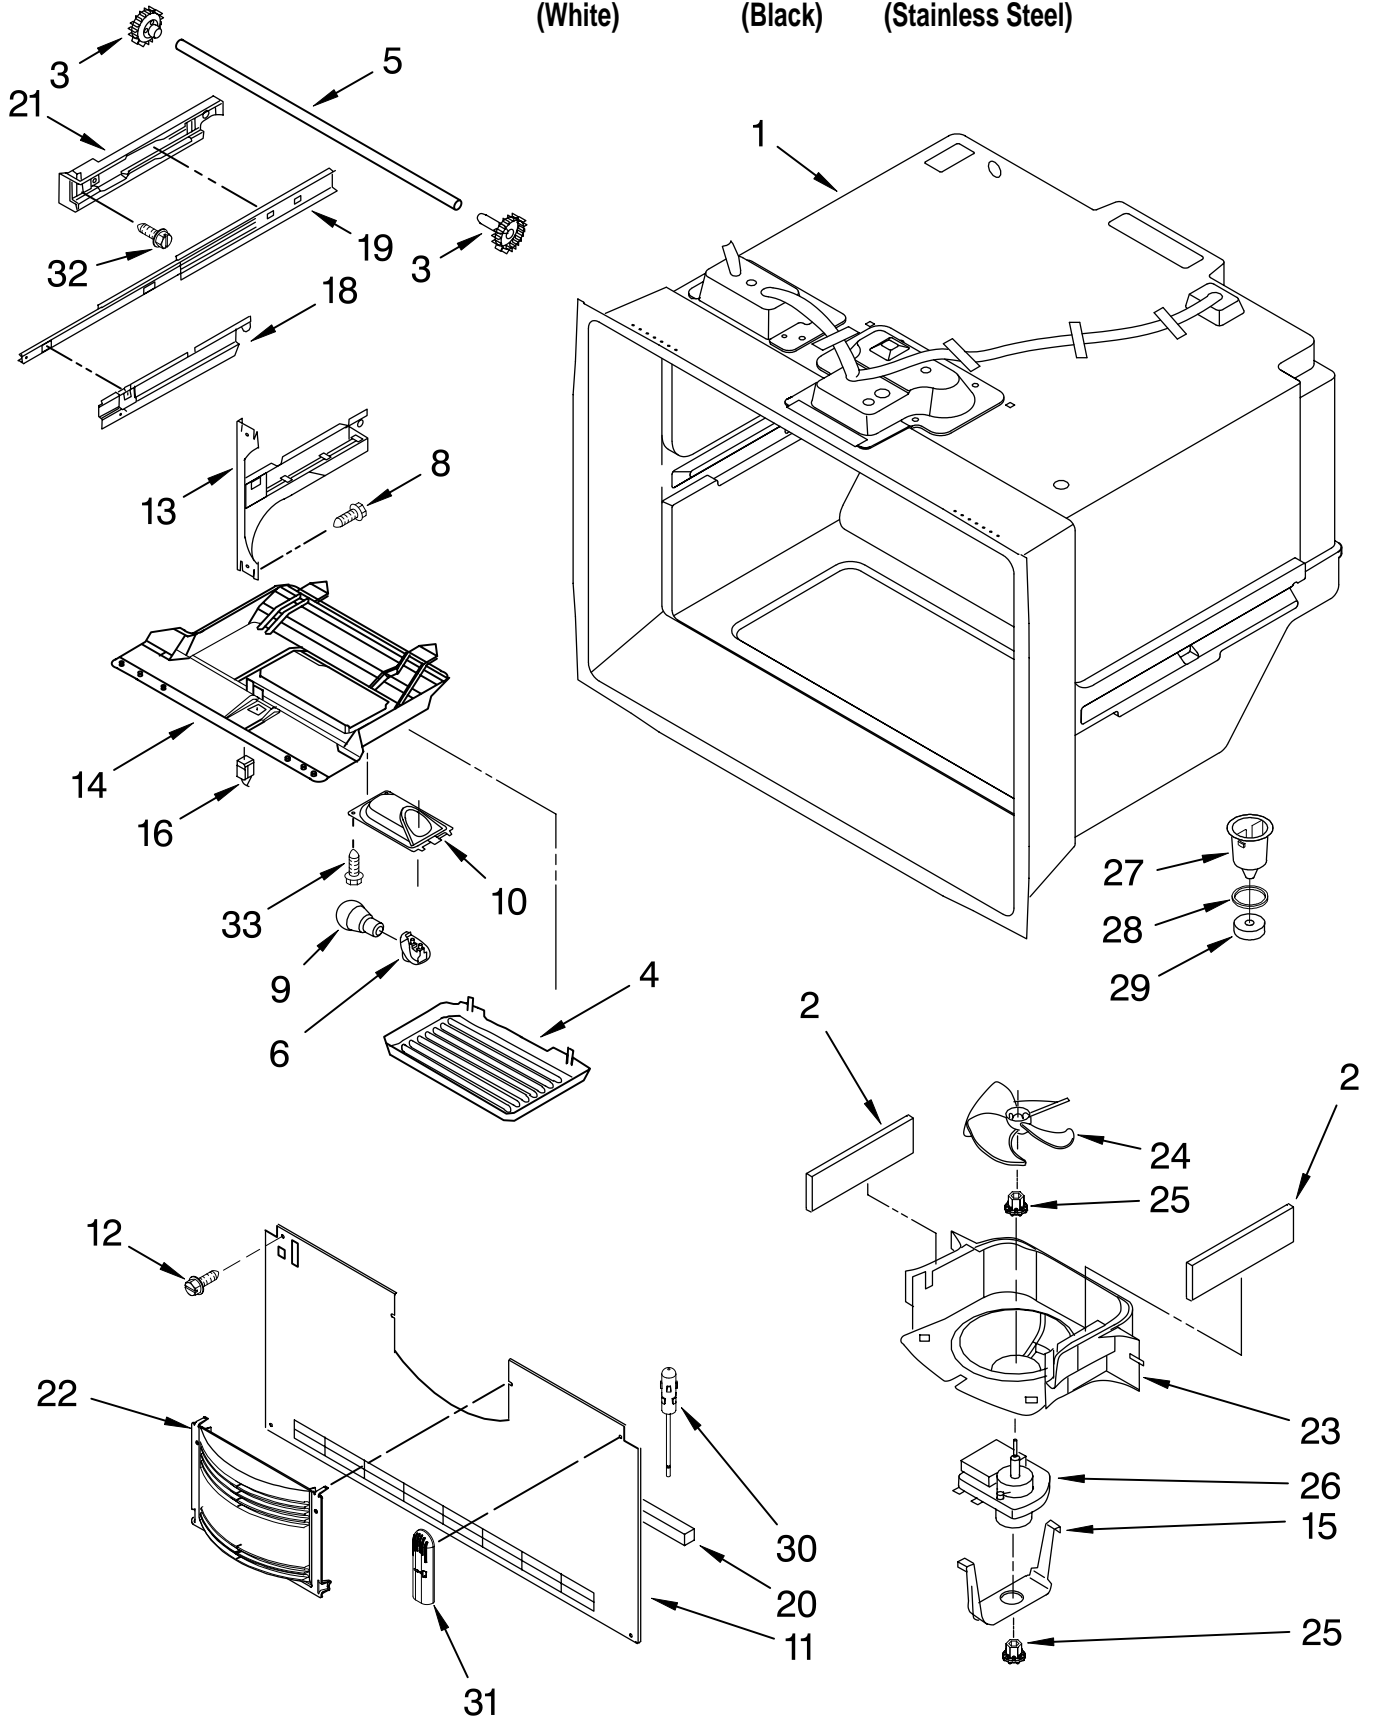

FREEZER LINER PARTS

For Models: KBFS25ETWH00, KBFS25ETBL00, KBFS25ETSS00
(White) (Black) (Stainless Steel)

FOR ORDERING INFORMATION REFER TO PARTS PRICE LIST

FREEZER LINER PARTS

For Models: KBFS25ETWH00, KBFS25ETBL00, KBFS25ETSS00
(White) (Black) (Stainless Steel)

Illus. No.	Part No.	DESCRIPTION
1		Liner (Not A Serviceable Part)
2	67001291	Gasket, Foam
3	12002497	Gear (2) (Includes RT & LT)
4	67003905	Cover, Light
5	67004017	Shaft
6	8170839	Socket, Light
8	67006473	Screw
9	A0282812	Bulb, Light
10	67001035	Housing, Light
11	67005873	Cover, Evaporator
12	67006425	Screw
13		Bracket, Door
	67004012	Left
	67004013	Right
14	67003906	Housing, Lighting
15	67005633	Clip, Evap Motor
16	12002646	Switch, Light
18		Bracket, Basket
	67004864	Left
	67004865	Right
19	67006607	Slide, Drawer (2)
20	67003731	Gasket, Bottom
21		Bracket, Slide
	67004014	Left
	67004015	Right
22	13024802	Grille, Fan Shroud
23	67002777	Shroud, Evap Fan
24	12217201	Blade, Fan (Evaporator)
25	67002780	Grommet (2)
26	67003636	Motor, Evaporator
27	D7753903	Funnel, Drain (Incl # 28 & 29)
28	M0500703	Seal
29	B8381501	Gasket
30	12002355	Thermistor
31	67003924	Cover, Thermistor
32	67006406	Screw
33	67006530	Screw

Following Parts Not Illustrated

67006095 Harness, Lights
(Freezer)

FOR ORDERING INFORMATION REFER TO PARTS PRICE LIST