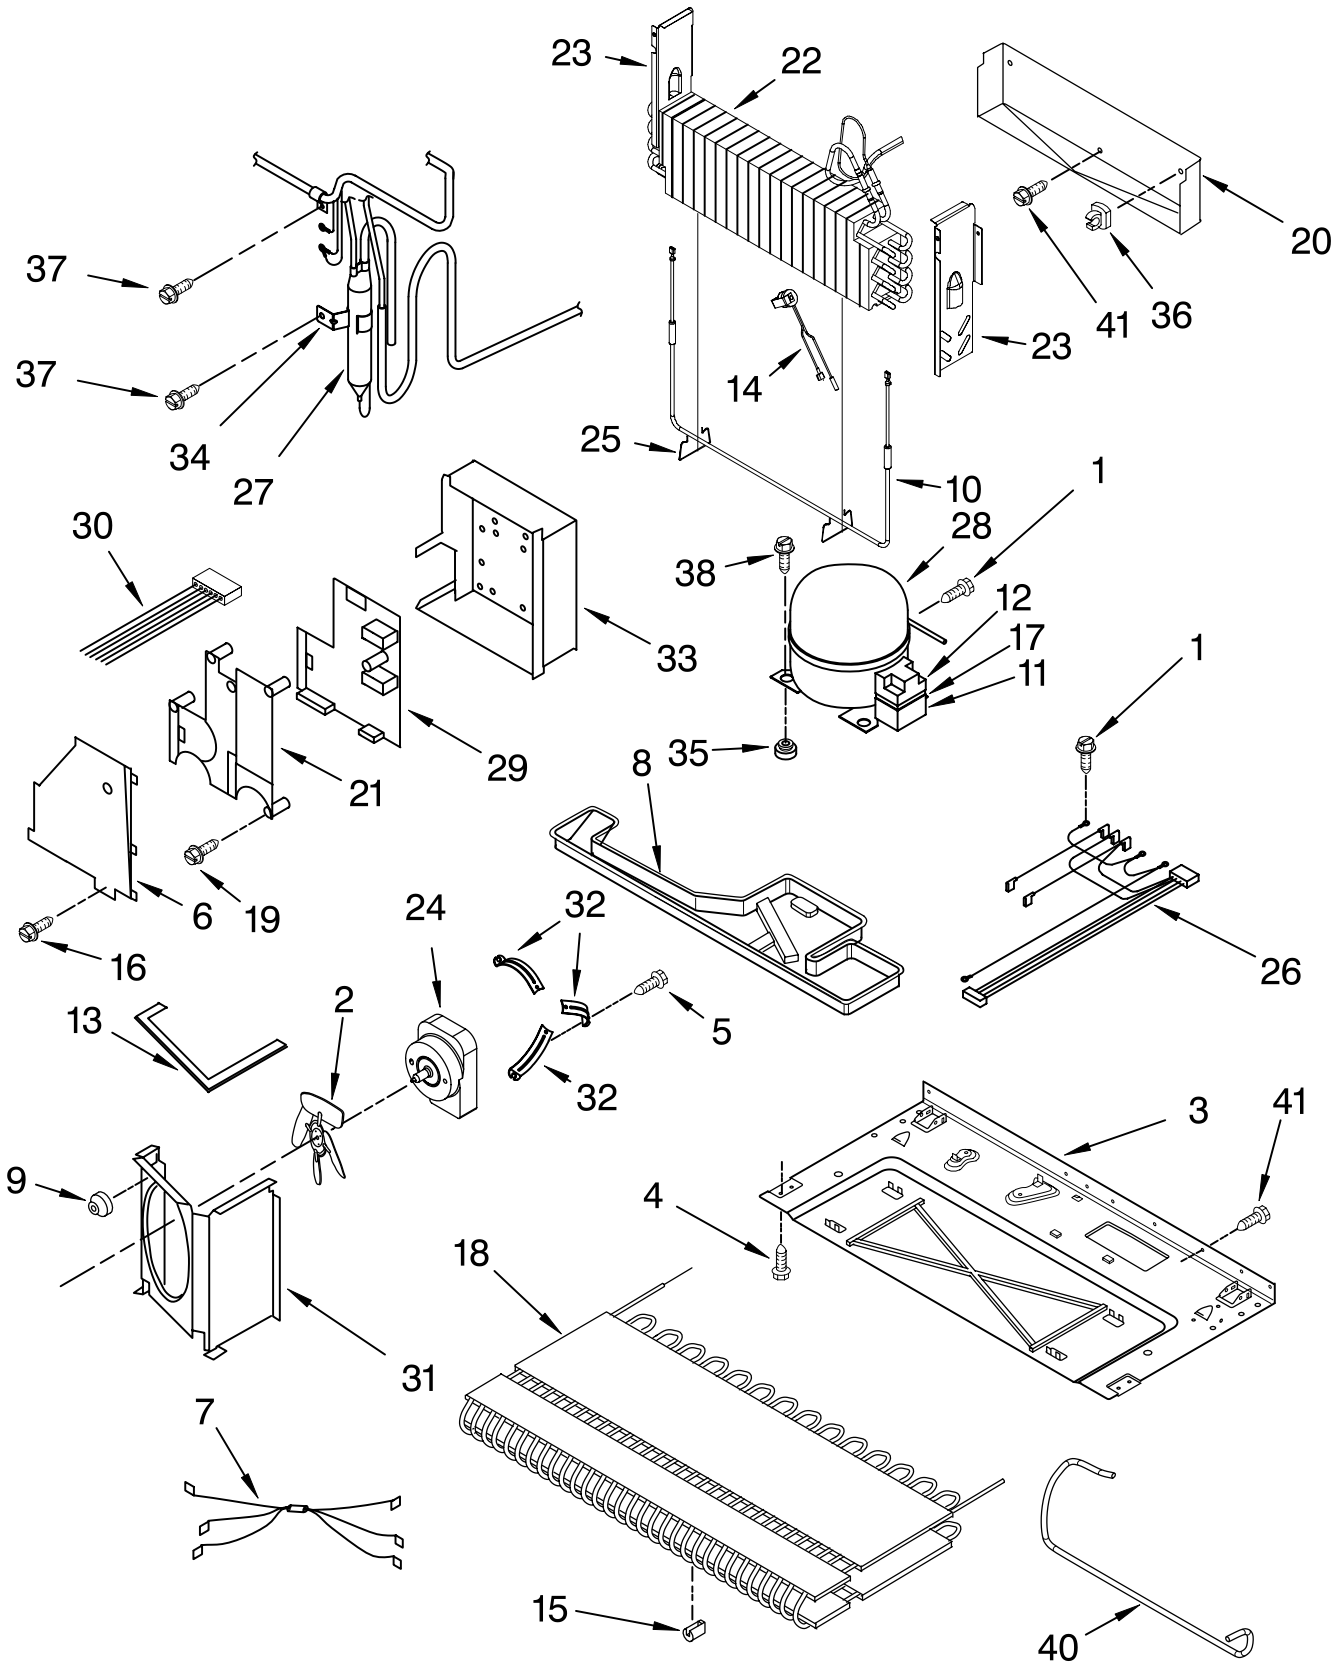

UNIT PARTS

For Models: KBFS25ETWH00, KBFS25ETBL00, KBFS25ETSS00
(White) (Black) (Stainless Steel)

FOR ORDERING INFORMATION REFER TO PARTS PRICE LIST

UNIT PARTS

For Models: KBFS25ETWH00, KBFS25ETBL00, KBFS25ETSS00
(White) (Black) (Stainless Steel)

Illus. No.	Part No.	DESCRIPTION
1	67006433	Screw
2	67004952	Blade, Fan
3	67005889	Base
4	67006573	Screw
5	67004954	Screw
6	67005421	Cover, HV Box
7	67005679	Harness, Evap Heater
8	67007175	Drain Pan
9	61004743	Grommet (3)
10	67002493	Evaporator Heater
11		Capacitor (See Item # 12)
12	67005560	Overload/Relay (Capacitor Incl.)
13	61003210	Seal
14	67003426	Bi-Metal
15	67005680	Grommet (7)
16	67006615	Screw
17	67007052	Strap
18	67006131	Condenser
19	67006550	Screw
20	67002490	Tray, Drip
21	67005719	Spacer
22	12002041	Evaporator

Illus. No.	Part No.	DESCRIPTION
23		Dam
	67001084	Right Side
	67001083	Left Side
24	67004432	Motor, Fan
25	10428101	Clip, Heater
26	13060201	Harness, Unit
27	2317845	Drier (Service)
28	12002634	Compressor (Includes Items 11, 12, 17, 27 & 35)
29	12782027	Control Board
30	12972902	Harness, Wiring
31	12575305	Shroud
32	67004953	Bracket, Fan Motor
33	67005718	Box, Control
34	10547003	Clip, Drier
35	67003493	Grommet (4)
36	10623002	Clip, Evaporator
37	67006737	Screw
38	67006432	Screw
40	67004700	Tube, Discharge
41	67006425	Screw

Illus. No.	Part No.	DESCRIPTION
Following Parts Not Illustrated and Optional Parts Not Included 		
	978025	Valve, Access (1/4")
	978026	Valve, Access (5/16")
	978027	Valve, Access (3/8")
	978028	Valve, Access (1/2")
	978029	Valve, Access (5/8")
	978030	Valve, Access (3/4")
	876764	Valve, Access (3/16")
REFRIGERANT CHARGE 		
5.0 Ozs. (R-134A)		

FOR ORDERING INFORMATION REFER TO PARTS PRICE LIST