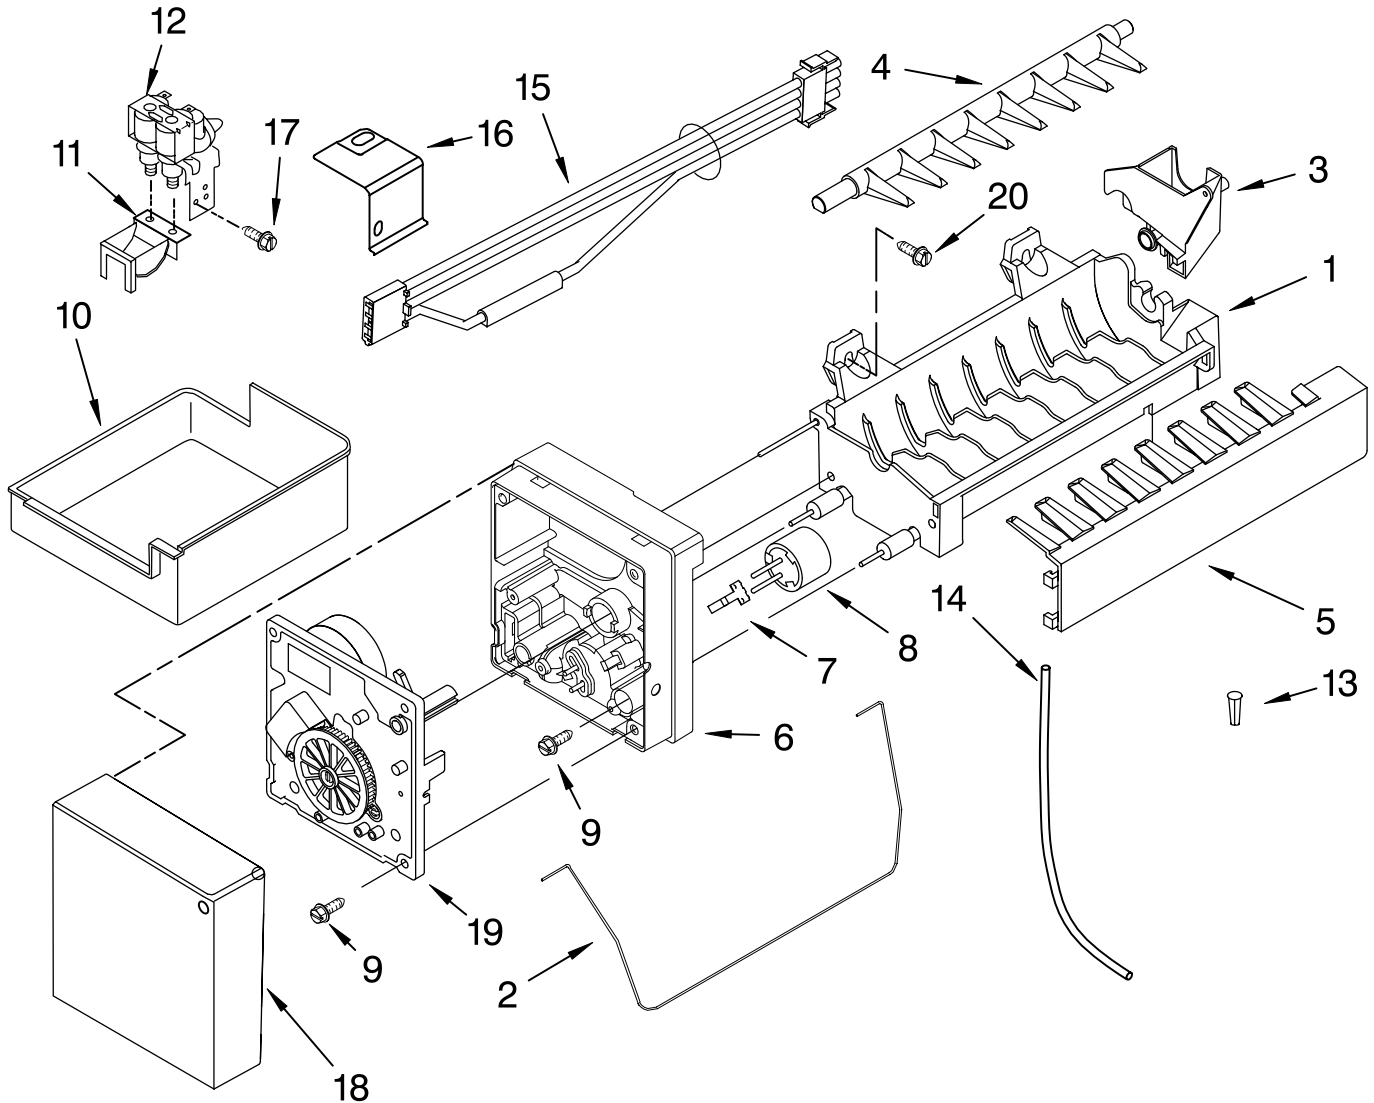

ICEMAKER PARTS

For Models: KBFS25ETWH00, KBFS25ETBL00, KBFS25ETSS00
(White) (Black) (Stainless Steel)

Illus. No.	Part No.	DESCRIPTION
1		Mold & Heater Assembly (Not Available --- Order D7824706Q)
2	67004028	Arm, Shutoff
3	628356	Cup, Fill
4	627843	Ejector
5	2182124	Ice Stripper
6	2195914	Support & Motor Assembly
7	2315522	Retainer, Thermostat

Illus. No.	Part No.	DESCRIPTION
8		Thermostat (Not Available --- Order D7824706Q)
9	681249	Screw
10	67001255	Pan, Ice
11	67004101	Bracket, Tube Support
12	67006531	Valve, Dual Water Inlet

Illus. No.	Part No.	DESCRIPTION
13	A3223101	Insert, Tube
14	67003729	Tubing, Plastic
15	67006614	Harness, Ice Maker
16	625910	Bracket
17	681390	Screw
18	67004710	Cover
19		Module Assembly (Not Available --- Order D7824706Q)
20	67006287	Screw
100	D7824706Q	Complete Icemaker

FOR ORDERING INFORMATION REFER TO PARTS PRICE LIST