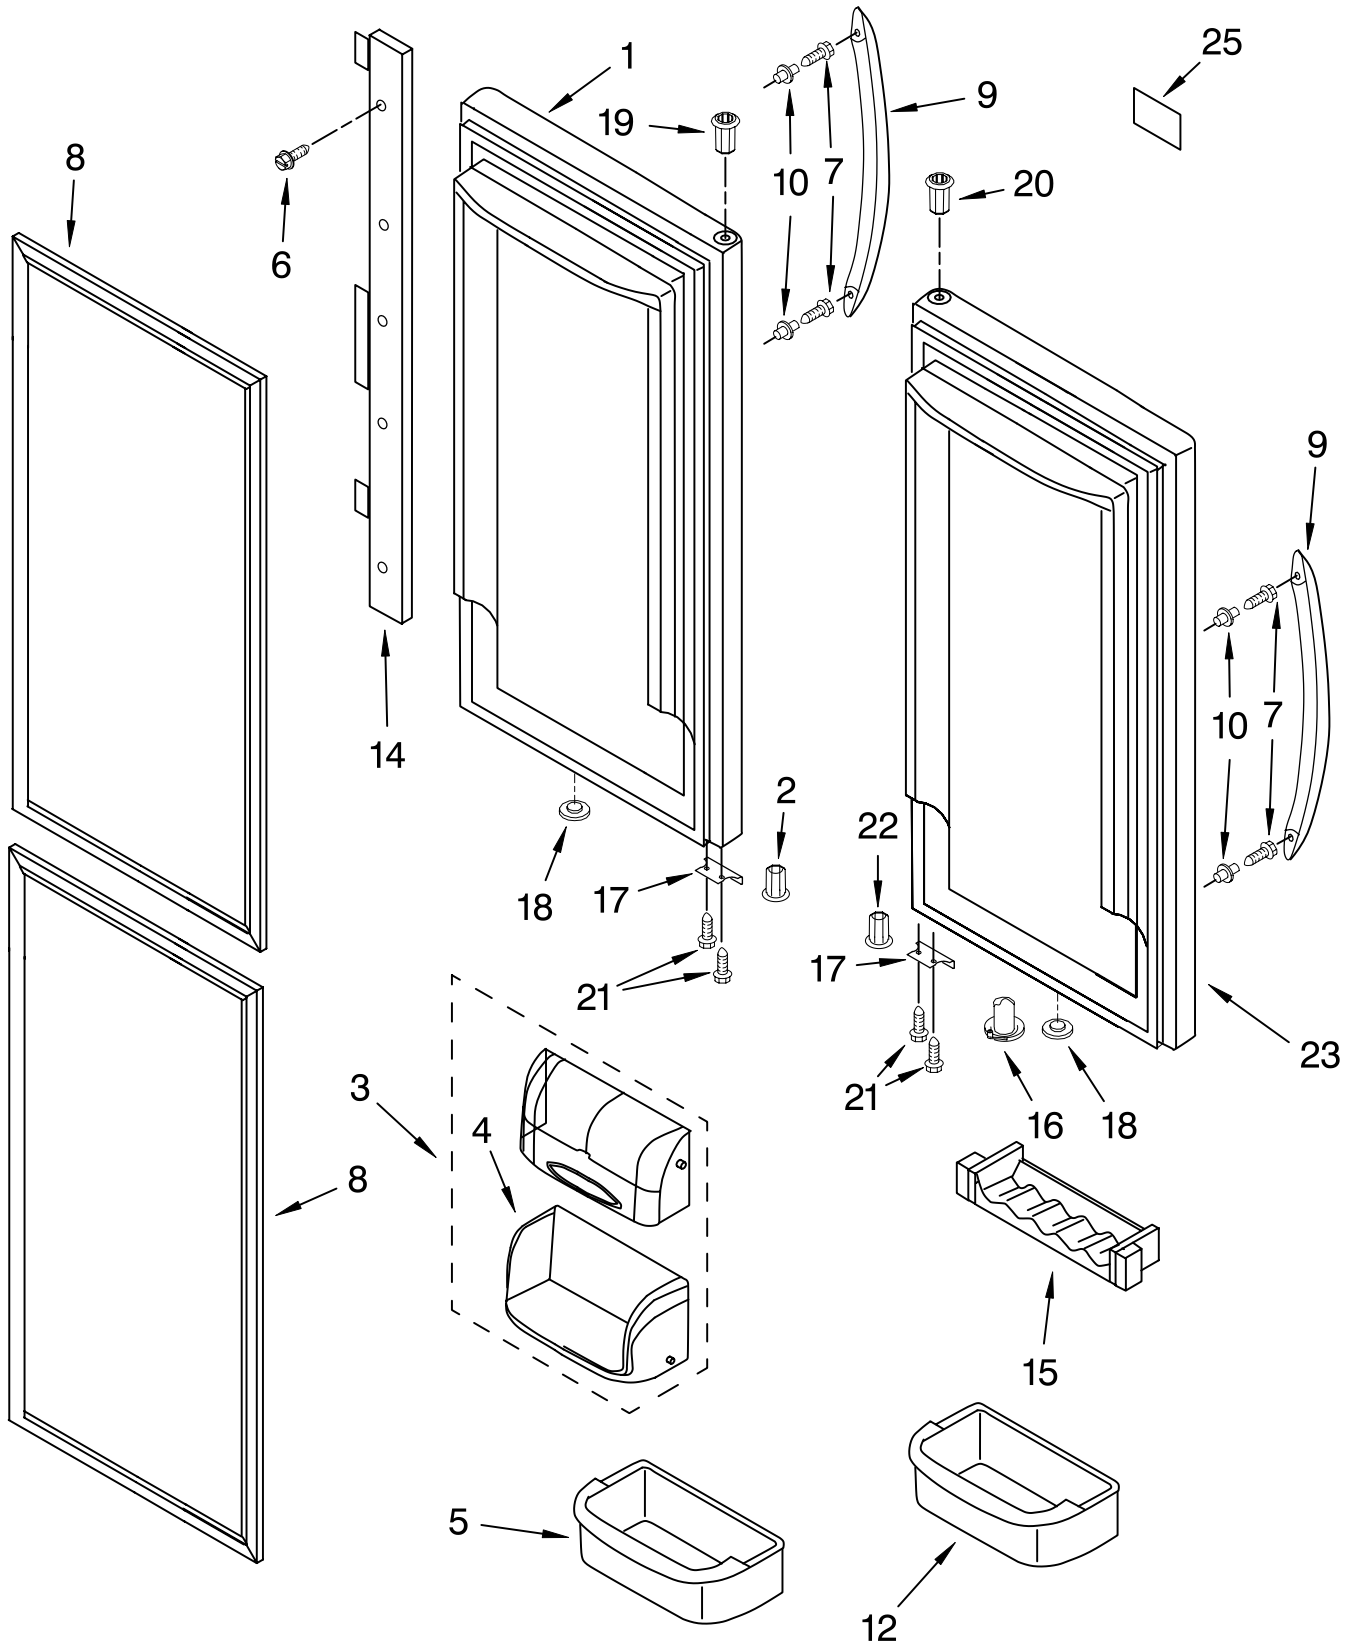

REFRIGERATOR LINER PARTS

For Models: KBFS25ETWH00, KBFS25ETBL00, KBFS25ETSS00
(White) (Black) (Stainless Steel)

Illus. No.	Part No.	DESCRIPTION
1		Liner (Not A Serviceable Part)
2	67004078	Bracket, Control and Lights
3	67005949	Overlay
4	67005444	Housing, Electronic Control
5	67005397	Electronic Control
6	C3680310	Switch, Light
7	67003897	Cover, Light
8	67003901	Housing, Light
9	A0282812	Bulb, Light
10	8170839	Socket, Light
11	67003900	Insert, Damper Cover
12	67006602	Screw
13	67003899	Cover, Damper
14	67006604	Insulation
15	W10127429	Control, Damper
16	12002355	Thermister
17	61006182	Union, Tube
19	67004091	Tank, Water
20	67002979	Dispenser
21	67006400	Screw
22	67001668	Plate, Filter
23	67006524	Head, Water Filter Assembly
24	12568001	Cover, Filter
25	67006469	Filter, Water
26	12664501	Plug, Filter Bypass
27	B8390302	Clip, Waterline
28	67006415	Screw
29	67005674	Facade, Dispenser
30	12575501	Switch, Limit
31	67002742	Plate, Switch
32	67002816	Clip, Water Tube
33	67002743	Guide, Water Line

Following Parts Not Illustrated

- 8208197 Harness, Damper Control
- 67005417 Harness, Controls (Refrigerator) (Includes # 16)

FOR ORDERING INFORMATION REFER TO PARTS PRICE LIST

REFRIGERATOR DOOR PARTS

For Models: KBFS25ETWH00, KBFS25ETBL00, KBFS25ETSS00
(White) (Black) (Stainless Steel)

FOR ORDERING INFORMATION REFER TO PARTS PRICE LIST