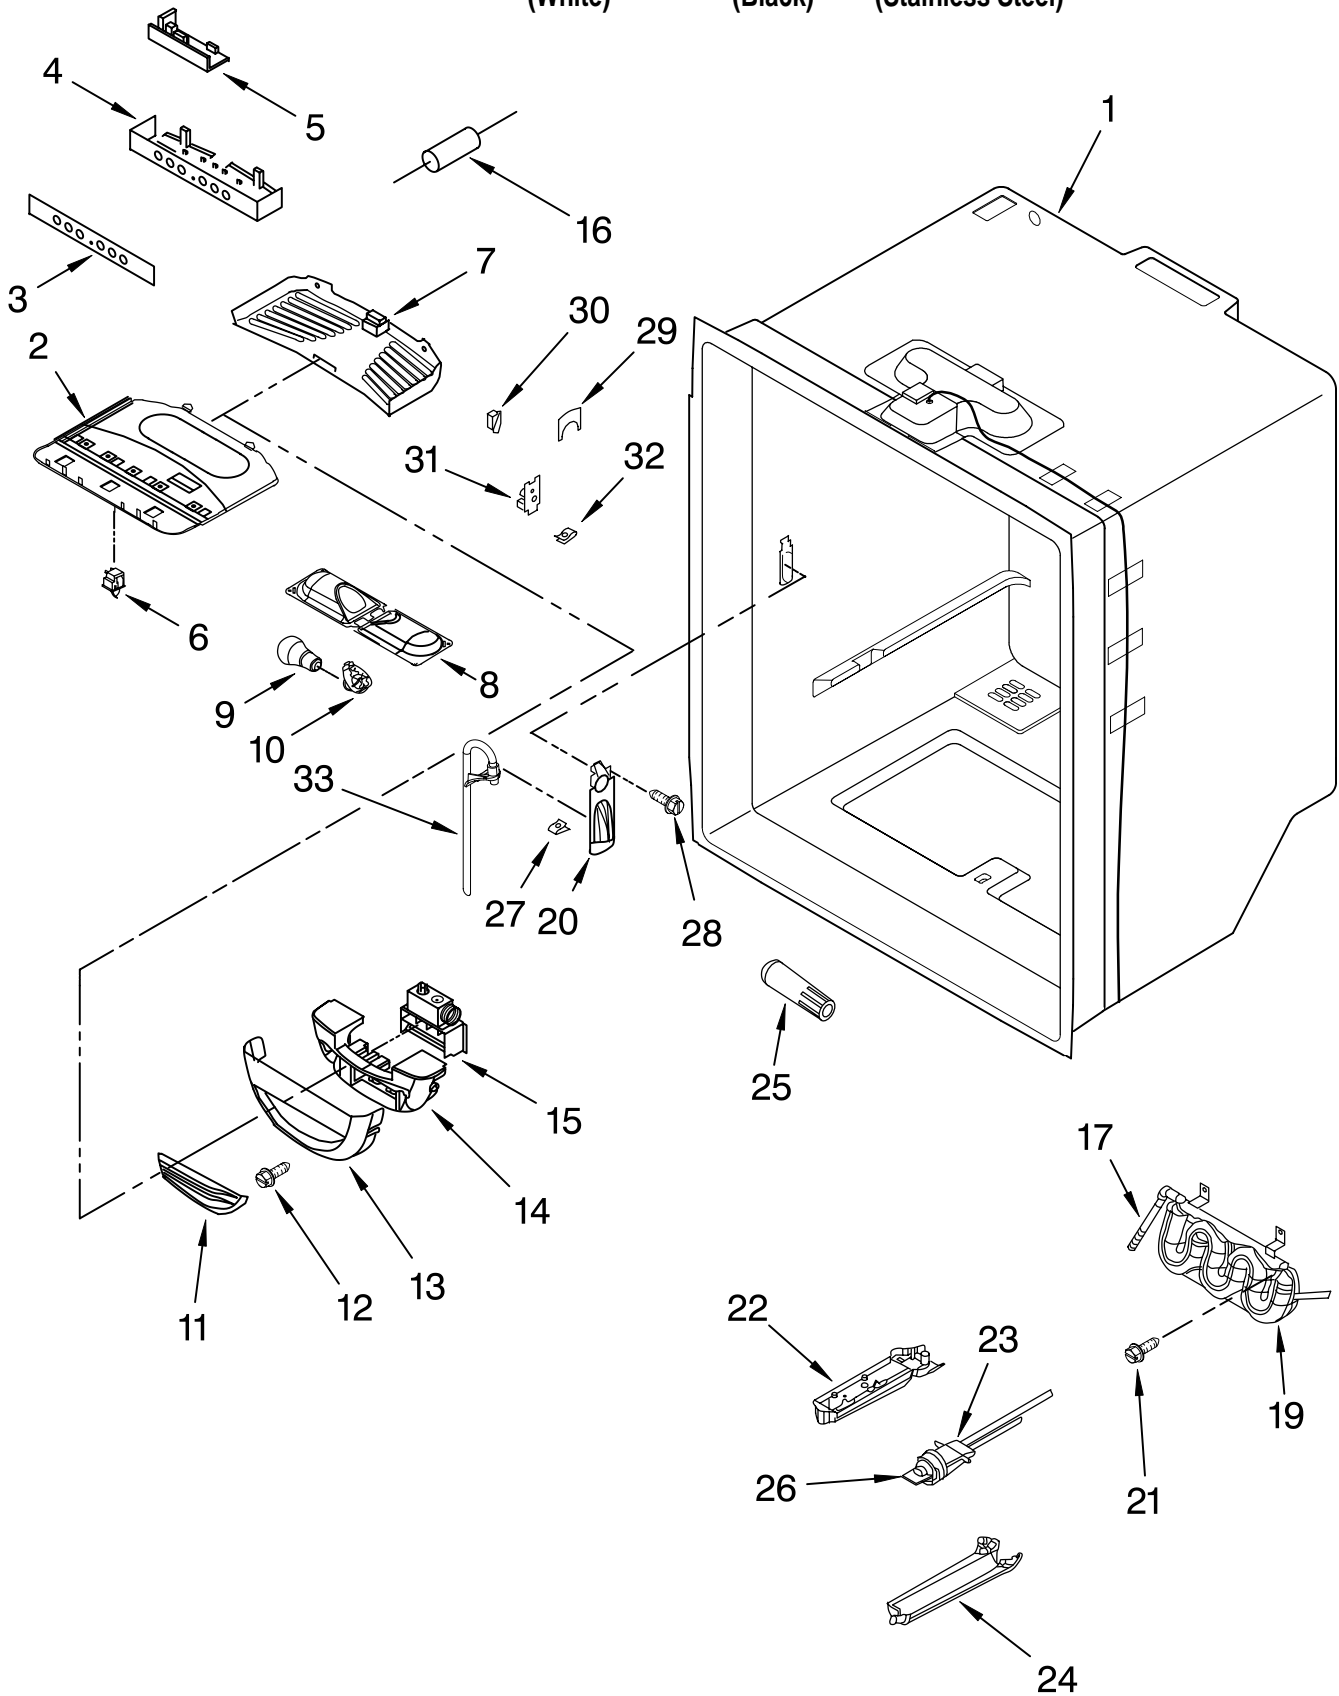

Following Parts Not Illustrated

67006095 Harness, Lights
(Freezer)

FOR ORDERING INFORMATION REFER TO PARTS PRICE LIST

REFRIGERATOR LINER PARTS

For Models: KBFS25ETWH00, KBFS25ETBL00, KBFS25ETSS00

(White)

(Black)

(Stainless Steel)

FOR ORDERING INFORMATION REFER TO PARTS PRICE LIST

REFRIGERATOR LINER PARTS

For Models: KBFS25ETWH00, KBFS25ETBL00, KBFS25ETSS00
(White) (Black) (Stainless Steel)

Illus. No.	Part No.	DESCRIPTION
1		Liner (Not A Serviceable Part)
2	67004078	Bracket, Control and Lights
3	67005949	Overlay
4	67005444	Housing, Electronic Control
5	67005397	Electronic Control
6	C3680310	Switch, Light
7	67003897	Cover, Light
8	67003901	Housing, Light
9	A0282812	Bulb, Light
10	8170839	Socket, Light
11	67003900	Insert, Damper Cover
12	67006602	Screw
13	67003899	Cover, Damper
14	67006604	Insulation
15	W10127429	Control, Damper
16	12002355	Thermister
17	61006182	Union, Tube
19	67004091	Tank, Water
20	67002979	Dispenser
21	67006400	Screw
22	67001668	Plate, Filter
23	67006524	Head, Water Filter Assembly
24	12568001	Cover, Filter
25	67006469	Filter, Water
26	12664501	Plug, Filter Bypass
27	B8390302	Clip, Waterline
28	67006415	Screw
29	67005674	Facade, Dispenser
30	12575501	Switch, Limit
31	67002742	Plate, Switch
32	67002816	Clip, Water Tube
33	67002743	Guide, Water Line