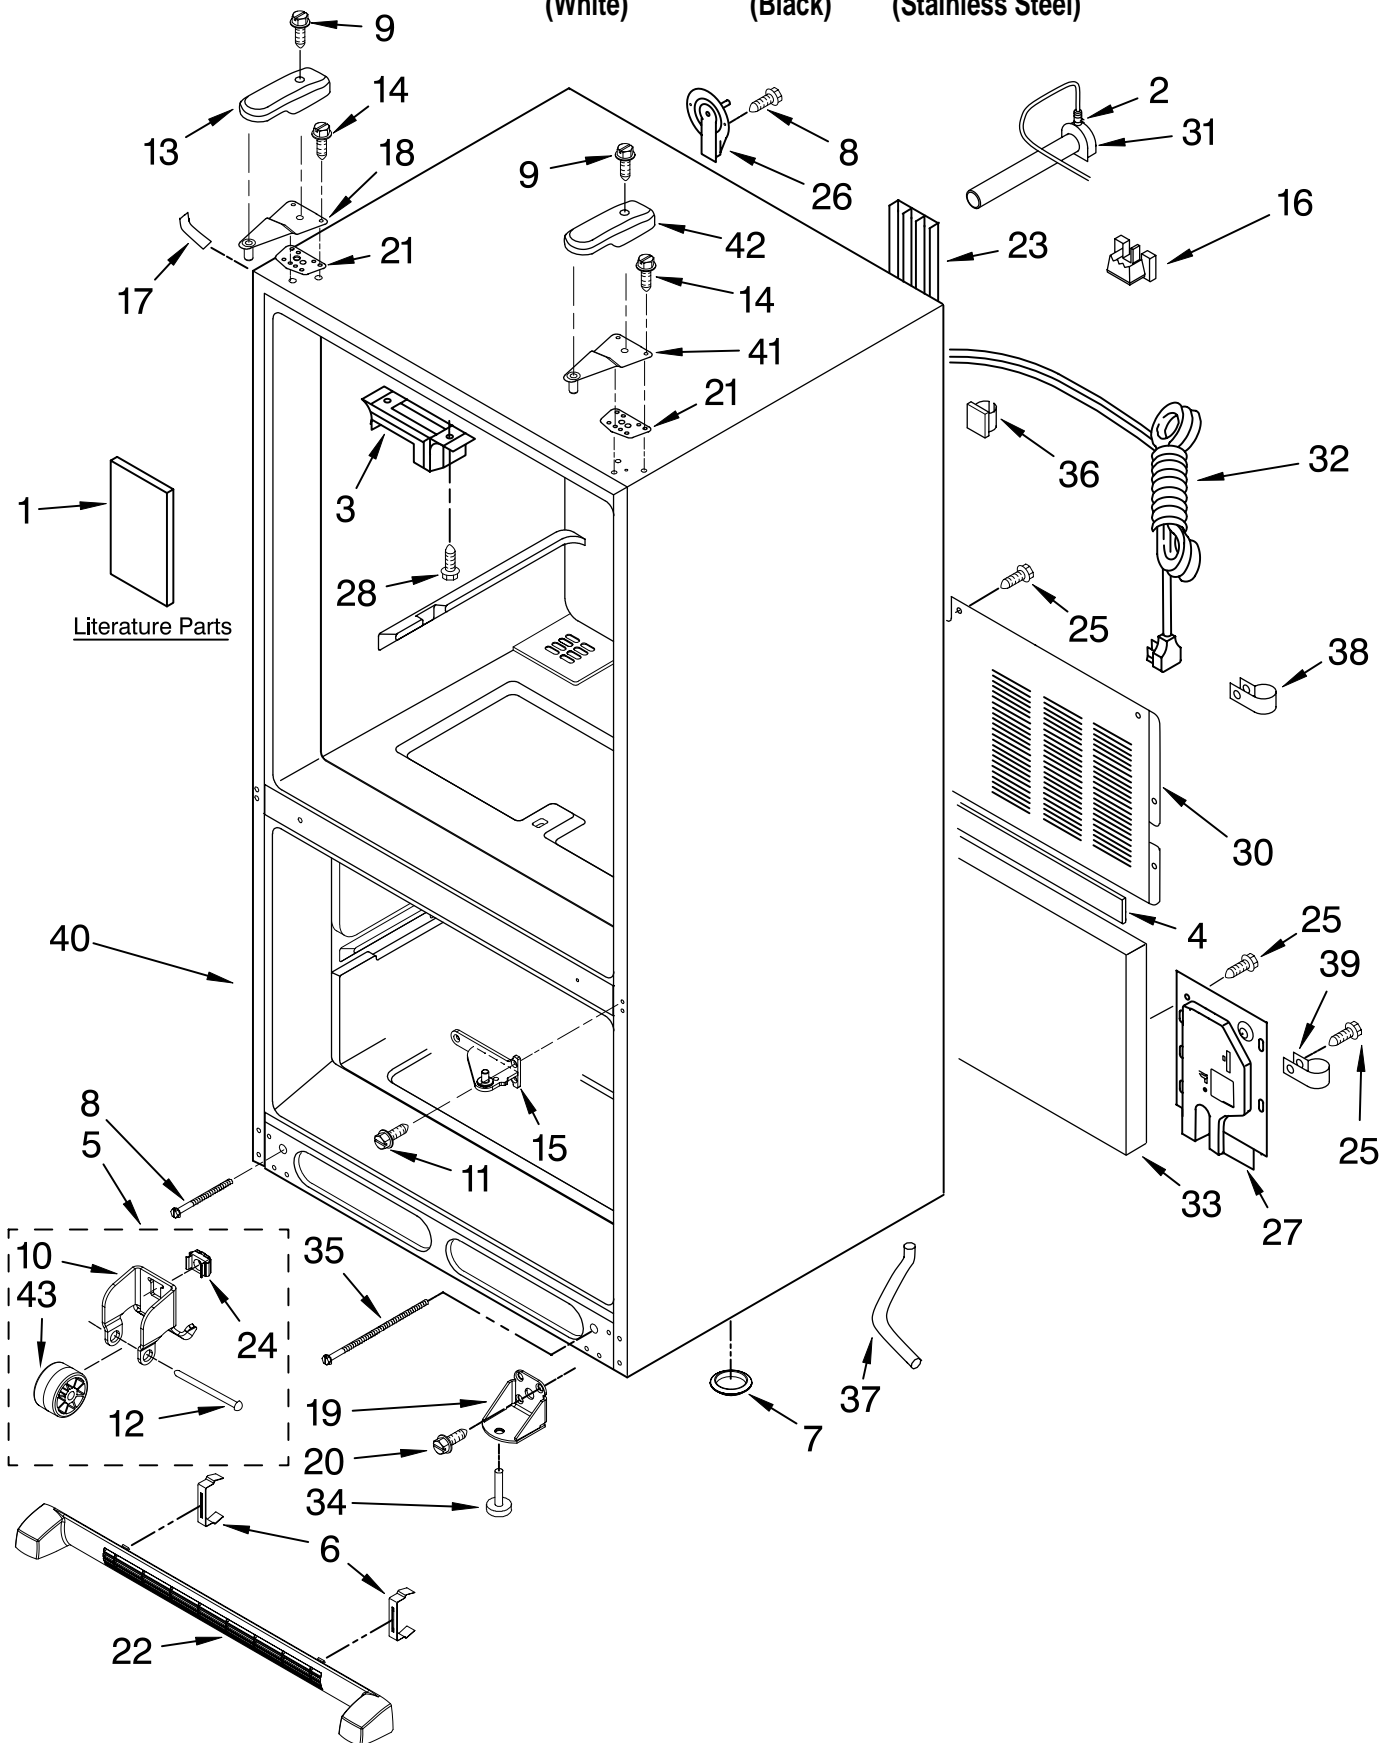

For Models: KBFS25ETWH00, KBFS25ETBL00, KBFS25ETSS00

(White)

(Black)

(Stainless Steel)

FOR ORDERING INFORMATION REFER TO PARTS PRICE LIST

CABINET PARTS

For Models: KBFS25ETWH00, KBFS25ETBL00, KBFS25ETSS00
(White) (Black) (Stainless Steel)

Illus. No.	Part No.	DESCRIPTION	Illus. No.	Part No.	DESCRIPTION	Illus. No.	Part No.	DESCRIPTION
1		Literature Parts	15		Hinge, Center (2)	26	67003331	Cover, Water Line
	67006616	Tech Sheet		67006379	White (RT)	27	67004098	Cover, Water Valve
	W10136989	Owners Manual		67006277	White (LT)	28	67006626	Screw
	W10138143	Tag, Energy		67006443	Black (RT)	30	12575101ED	Cover, Unit
2	M0114003	Clip		67006442	Black (LT)	31	W10137519	Fill Tube Asm
3	67003405	Plate, Pivot	16	67004092	Block, Filter	32	W10137695	Power Cord
4	B5759649	Gasket	17		Cover, Corner	33	67003796	Insulation, Sound
5	67006118	Roller Assembly		67003484	White	34	67003868	Foot Brake
6	12627302	Clip, Grille		67003485	Black	35	67006612	Bolt, Adjusting (Rear)
7	A3076901	Plug, Bottom	18	12566605ED	Hinge, Top Left	36	M0104106	Clip, Tube
8	67006611	Bolt, Adjustable	19	67007174	Bracket, Foot	37	67001066	Tube, Drain
9	67006521	Screw	20	67006564	Screw	38	67001067	Clip, Drain Tube
10	12456801	Bracket, Roller	21	12579702	Shim, Hinge	39	M0104102	Clamp, Cord
11	67006380	Screw	22		Grille Assembly (Includes Clips)	40		Cabinet (Not a Serviceable Part)
12	M1205302	Pin, Roller		67006377	White	41	12566604ED	Hinge, Top Right
13		Cover, Left Hinge		67006375	Black	42		Cover, Right Hinge
	12684201W	White	23	67004102	Track, Water Line		12684202W	White
	12684201B	Black	24	M0286708	Nut, Speed		12684202B	Black
14	67006303	Screw	25	67006425	Screw	43	67005127	Roller