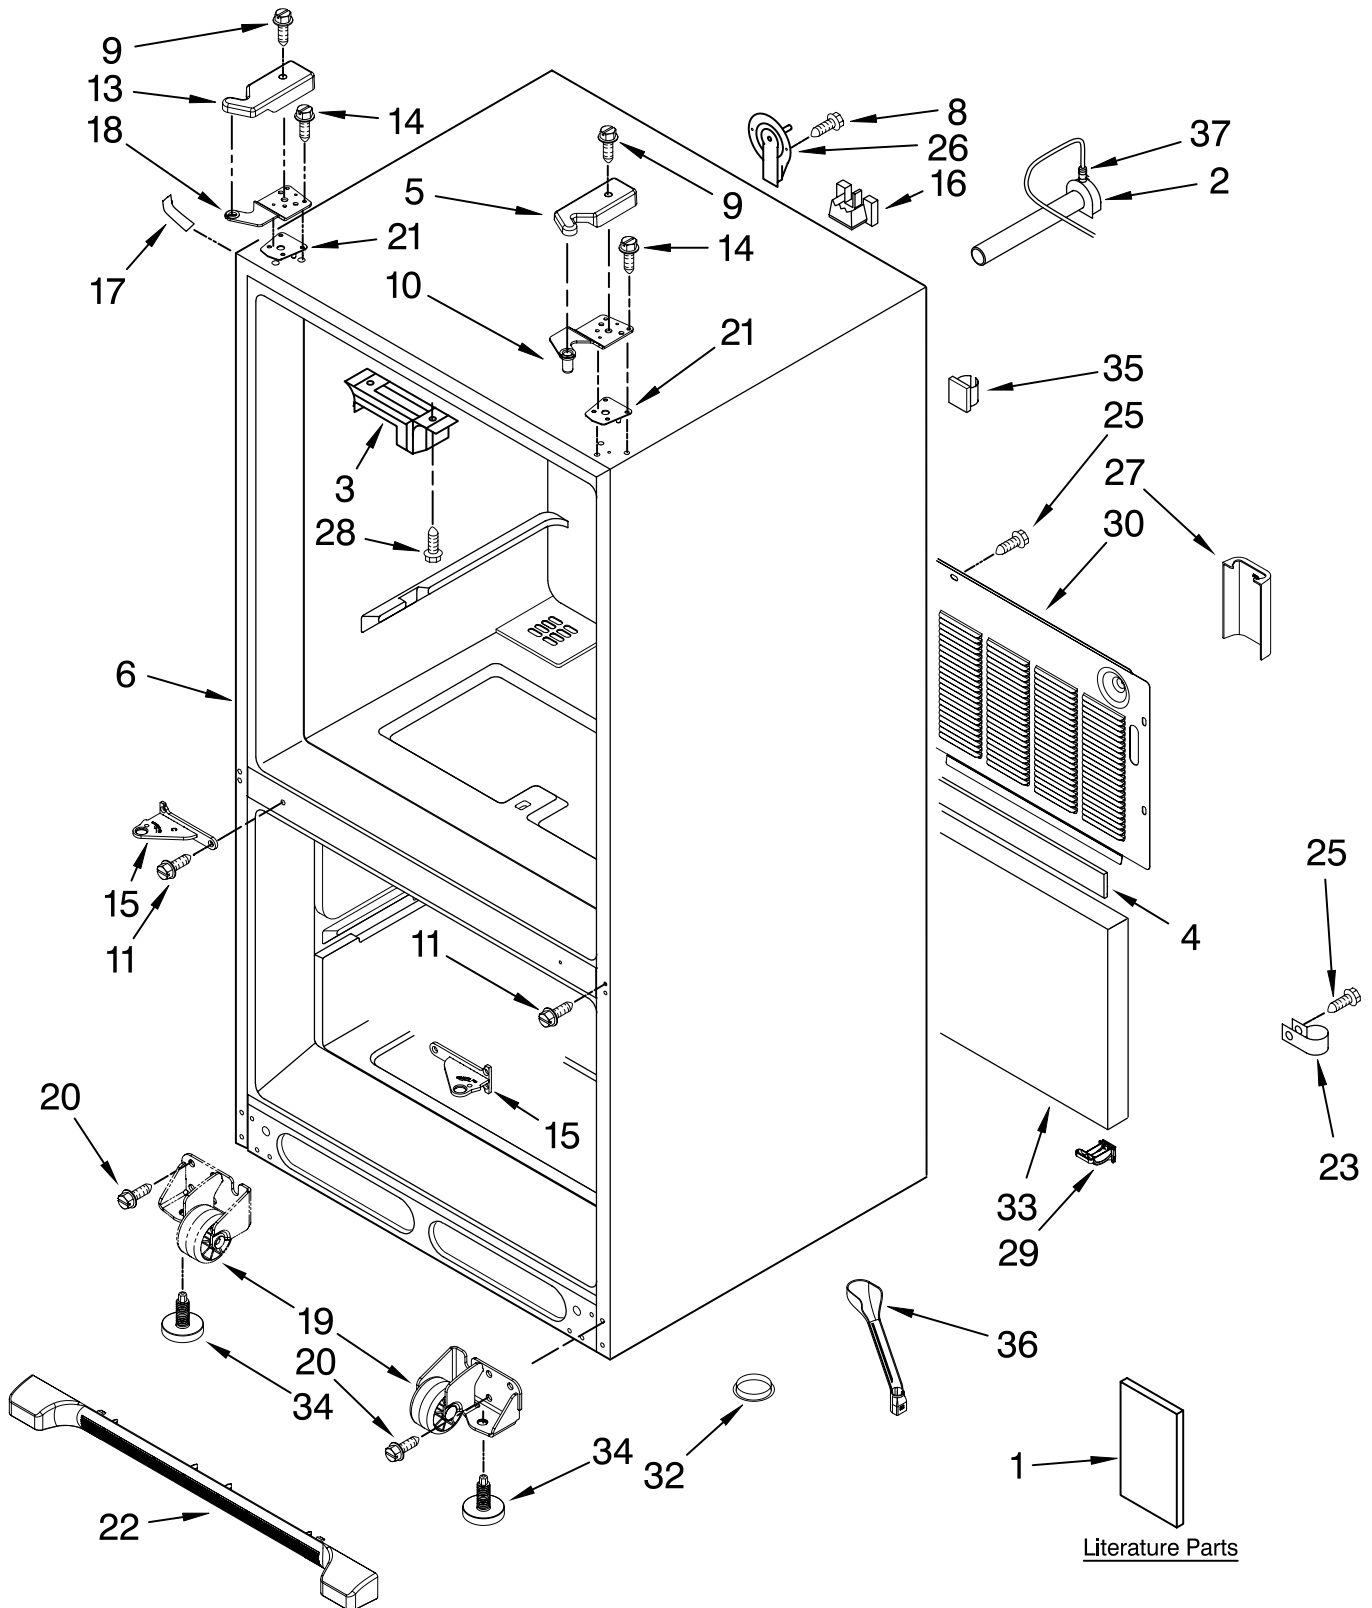

CABINET PARTS

REFRIGERATOR

For Models: KBFS25EWWH0, KBFS25EWBL0, KBFS25EWMS0
(White) (Black) (Monochromatic Stainless)

KitchenAid®

Literature Parts

FOR ORDERING INFORMATION REFER TO PARTS PRICE LIST

CABINET PARTS

For Models: KBFS25EWWH0, KBFS25EWBL0, KBFS25EWMS0
(White) (Black) (Monochromatic Stainless)

Illus. No.	Part No.	DESCRIPTION	Illus. No.	Part No.	DESCRIPTION	Illus. No.	Part No.	DESCRIPTION
1		Literature Parts	14	12992403	Screw (6)	21	12999502	Shim, Hinge
	W10238846	Tech Sheet	15		Hinge, Center	22		Grille, Toe
	W10187309	Owners Manual		13000001WD	White – LH		W10244559	White
	W10273820	Energy Guide		13000002WD	White – RH		W10244561	Black
2	10463203SP	Elbow, Fill Tube		13000007ED	Black – LH		W10244558	Apollo Grey
3	12698403	Block, Pivot		13000008ED	Black – RH	23	M0108105	Clamp, Tube
4	B5759655	Gasket		13000001AP	Apollo Grey – LH	25	12990511	Screw (10)
5		Cover, Right Hinge		13000002AP	Apollo Grey – RH	26	12726003	Cover, Water Line
	12962302W	White	16	12777701	Block, Fill Tube	27	W10208593	Guard, Water Valve
	12962302B	Black	17		Cover, Corner (2)	28	12990303	Screw (2)
	12962302AP	Apollo Grey		12587703W	White	29	12831101	Sweep, Dual Tube
6		Cabinet (Not A Serviceable Part)		12587703B	Black	30	W10211855	Cover, Unit
8	12990504	Screw		12587703AP	Apollo Grey	32	A3076901	Plug, Button
9	12992602	Screw	18	12566605ED	Hinge, Top Left	33	12820505	Insulation, Sound
10	12566604ED	Hinge, Top Right	19		Roller Assembly	34	10354002	Brake, Foot
11	12992201	Screw (6)		W10275850	Left	35	M0104106	Clip (2)
13		Cover, Left Hinge		W10275849	Right	36	W10210988	Tube, Drain
	W10217491	White	20	12991302	Screw (8)	37	M0114003SP	Clip
	W10217489	Black						
	W10217488	Apollo Grey						

FOR ORDERING INFORMATION REFER TO PARTS PRICE LIST