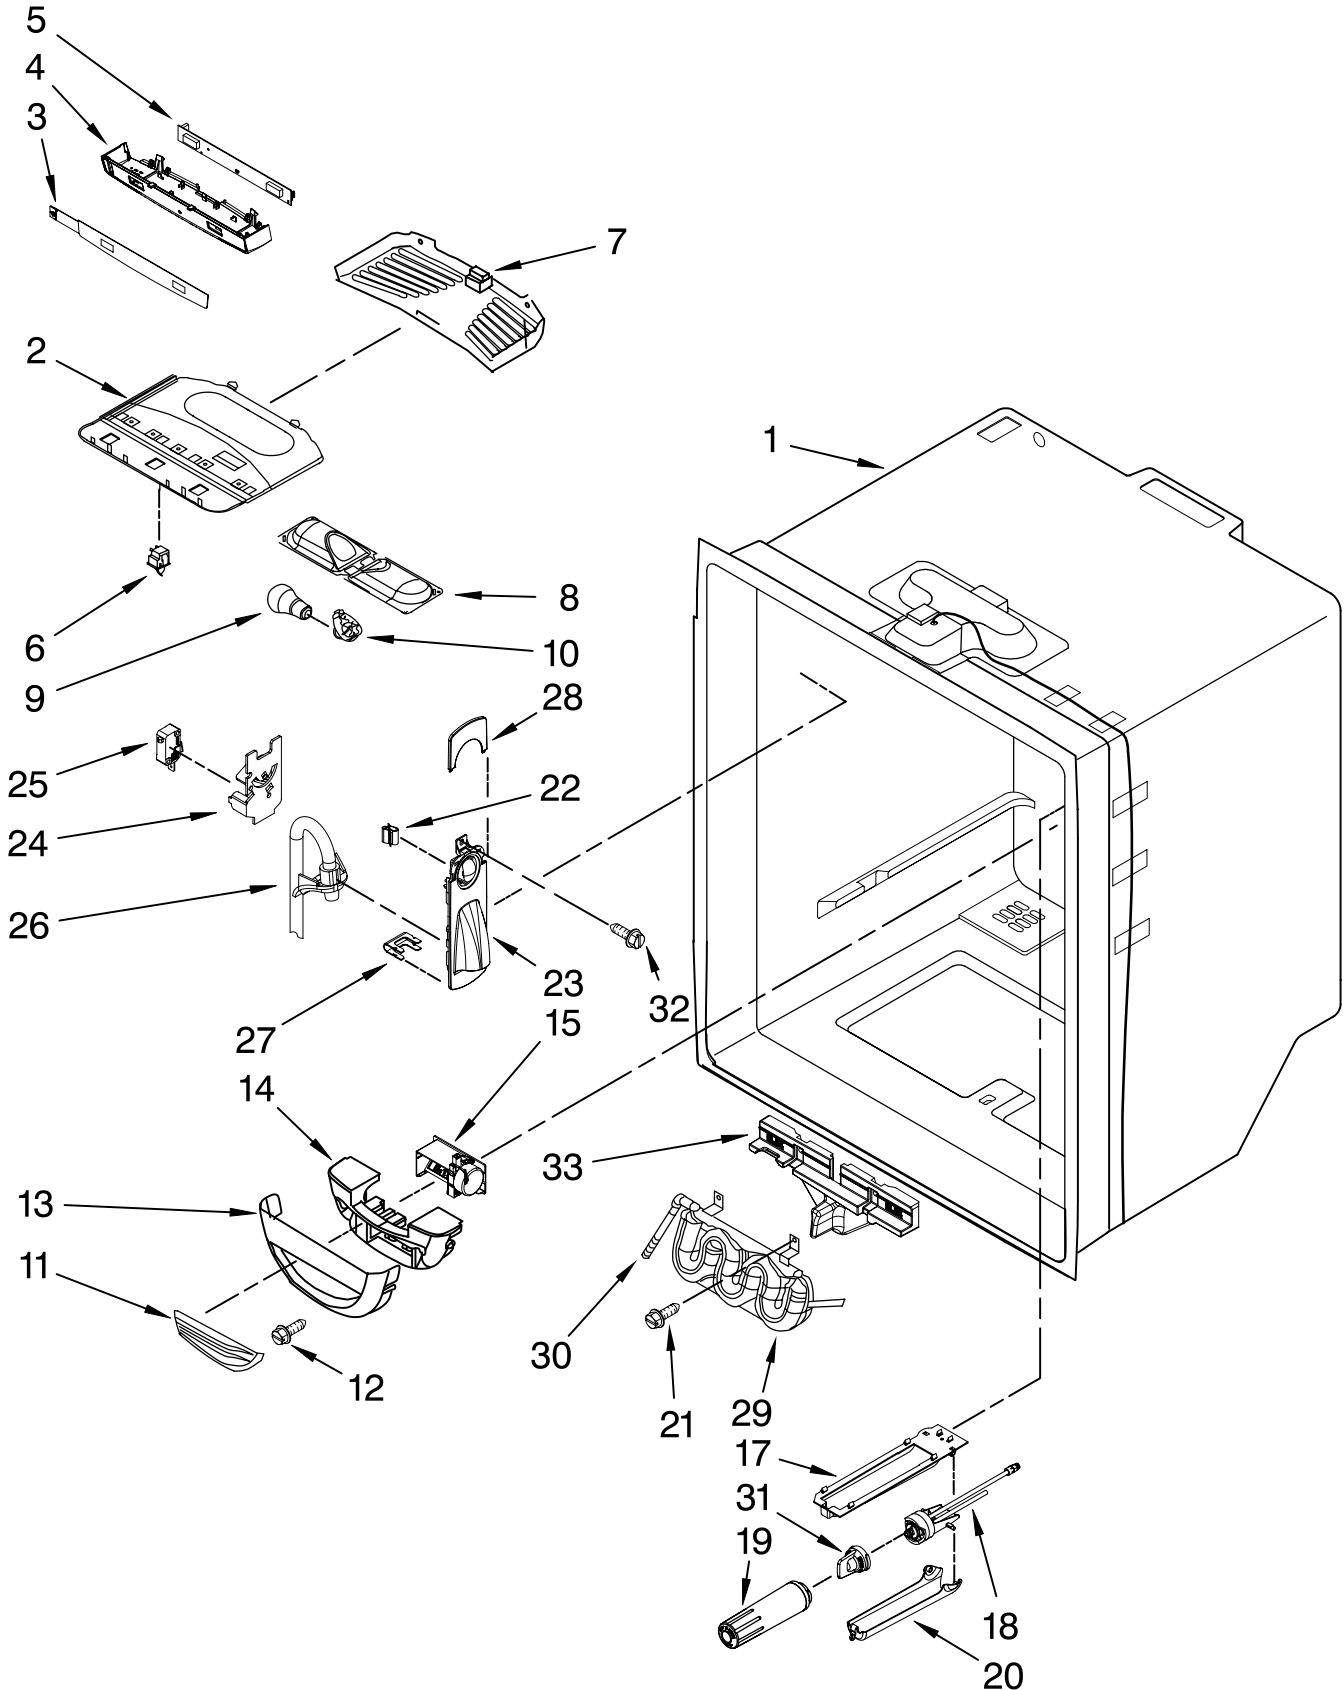

REFRIGERATOR LINER PARTS

For Models: KBFS25EWWH0, KBFS25EWBL0, KBFS25EWMS0
(White) (Black) (Monochromatic Stainless)

FOR ORDERING INFORMATION REFER TO PARTS PRICE LIST

REFRIGERATOR LINER PARTS

For Models: KBFS25EWWH0, KBFS25EWBL0, KBFS25EWMS0
(White) (Black) (Monochromatic Stainless)

Illus. No.	Part No.	DESCRIPTION
1		Liner (Not A Serviceable Part)
2	12806302	Module, Light
3	W10217739	Overlay
4	12806405	Housing, Control
5	W10217475	Board, Control
6	C3680310V	Switch, Light (2)
7	12806501	Cover, Light
8	12806601V	Housing, Light
9	W10194422V	Bulb, Light (2)
10	12570701V	Socket, Light (2)
11	12806801	Insert, Damper Cover
12	12990604	Screw
13	12806701	Cover, Damper
14	13012402	Insulation
15	W10207517	Control, Damper
17	12704801	Plate
18	12590620	Head, Water Filter
19	UKF8001AXX	Filter, Water
20	12568001	Cover, Filter
21	12990512	Screw (2)
22	B8390302SP	Clip, Facade (2)
23	12706909SP	Facade, Disp.
24	12707303SP	Plate, Switch
25	12575501	Switch, Limit
26	12707206SP	Guide, Waterline
27	12251001SP	Clip, Waterline
28	12707005	Facade, Disp (Top)
29	12706112	Tank, Water
30	61006182	Union
31	67003146	Plug, Bypass
32	12990513	Screw
33	W10117358	Insulation, Water Tank

Following Parts Not Illustrated

W10224292 Harness, Control
(Refrigerator)
(Includes
Thermistor)