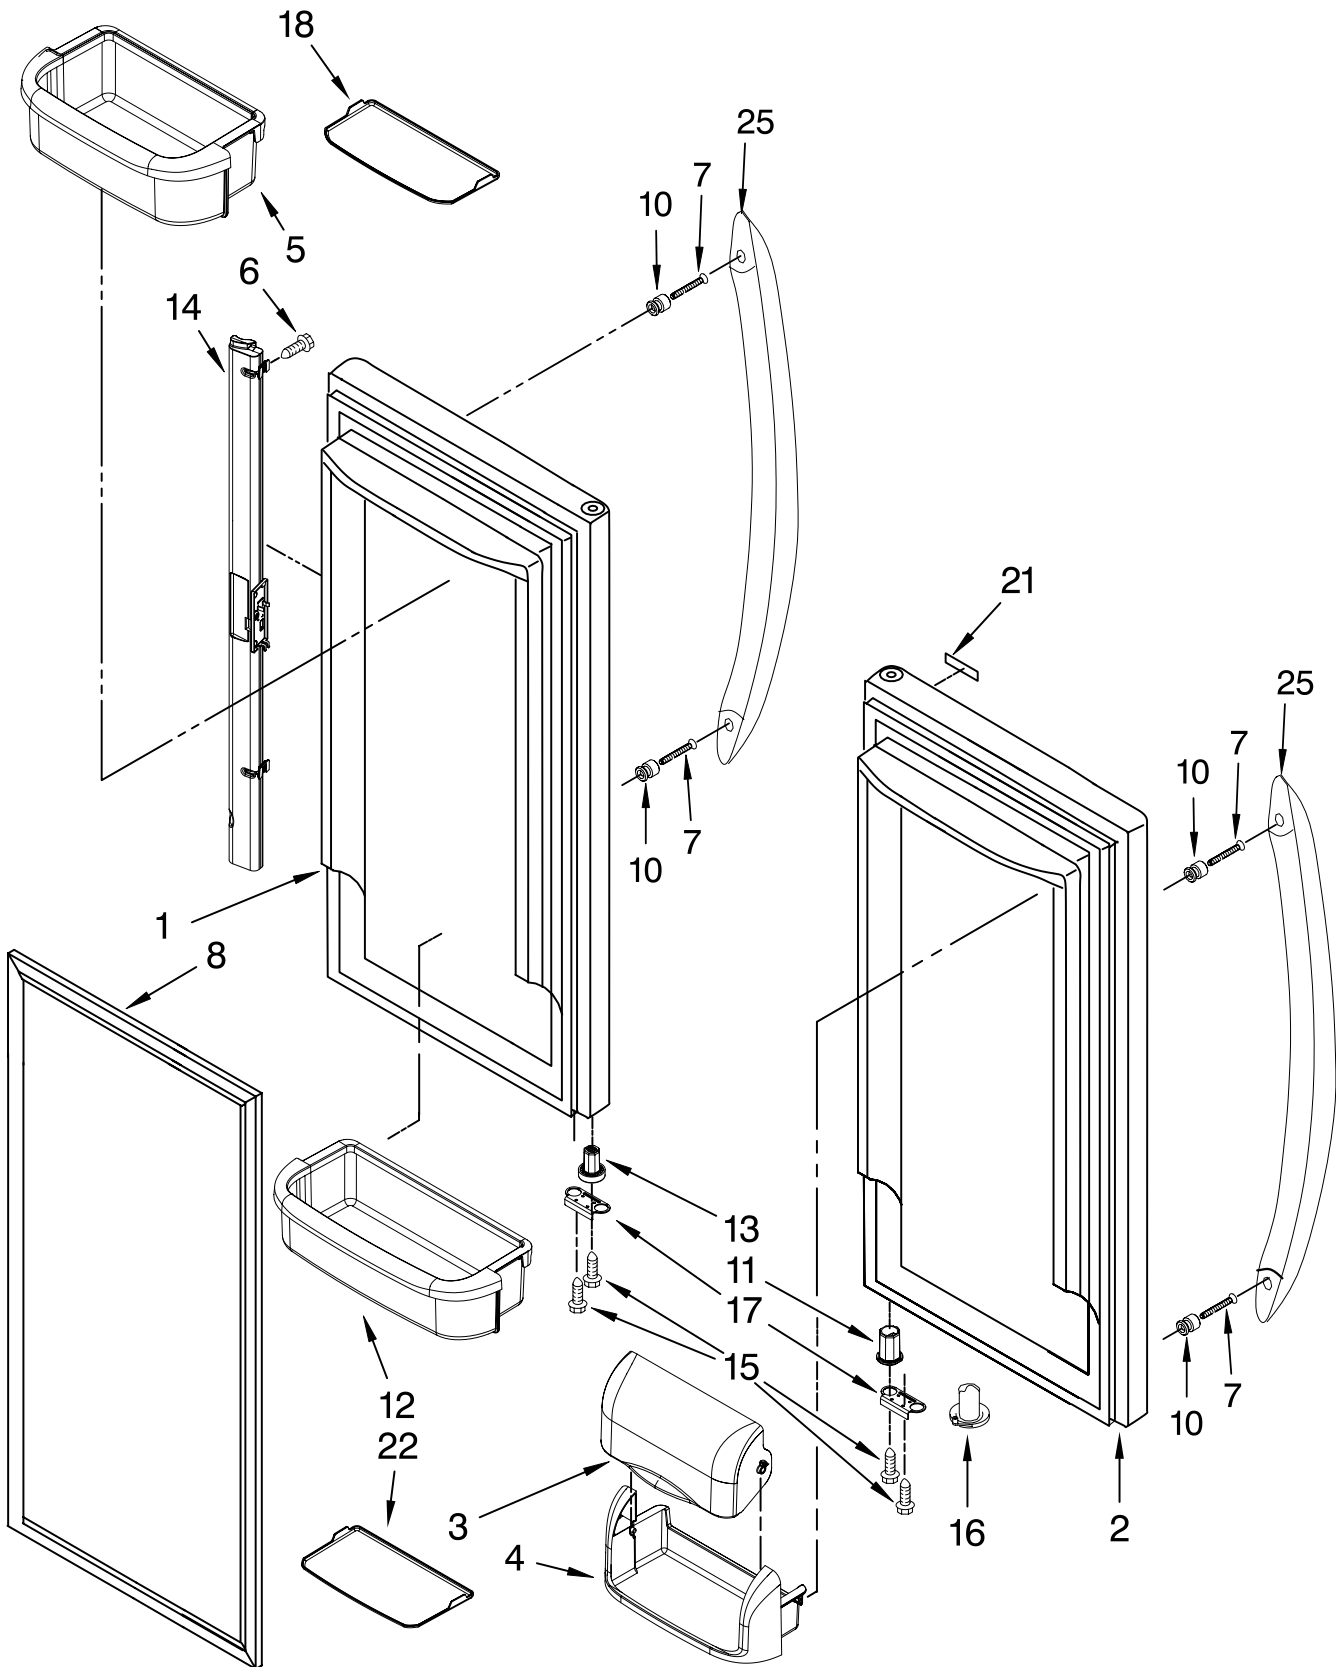

REFRIGERATOR LINER PARTS

For Models: KBFS25EWWH0, KBFS25EWBL0, KBFS25EWMS0
(White) (Black) (Monochromatic Stainless)

Illus. No.	Part No.	DESCRIPTION
1		Liner (Not A Serviceable Part)
2	12806302	Module, Light
3	W10217739	Overlay
4	12806405	Housing, Control
5	W10217475	Board, Control
6	C3680310V	Switch, Light (2)
7	12806501	Cover, Light
8	12806601V	Housing, Light
9	W10194422V	Bulb, Light (2)
10	12570701V	Socket, Light (2)
11	12806801	Insert, Damper Cover
12	12990604	Screw
13	12806701	Cover, Damper
14	13012402	Insulation
15	W10207517	Control, Damper
17	12704801	Plate
18	12590620	Head, Water Filter
19	UKF8001AXX	Filter, Water
20	12568001	Cover, Filter
21	12990512	Screw (2)
22	B8390302SP	Clip, Facade (2)
23	12706909SP	Facade, Disp.
24	12707303SP	Plate, Switch
25	12575501	Switch, Limit
26	12707206SP	Guide, Waterline
27	12251001SP	Clip, Waterline
28	12707005	Facade, Disp (Top)
29	12706112	Tank, Water
30	61006182	Union
31	67003146	Plug, Bypass
32	12990513	Screw
33	W10117358	Insulation, Water Tank

Following Parts Not Illustrated

W10224292 Harness, Control
(Refrigerator)
(Includes
Thermistor)

REFRIGERATOR DOOR PARTS

For Models: KBFS25EWWH0, KBFS25EWBL0, KBFS25EWMS0
(White) (Black) (Monochromatic Stainless)

FOR ORDERING INFORMATION REFER TO PARTS PRICE LIST