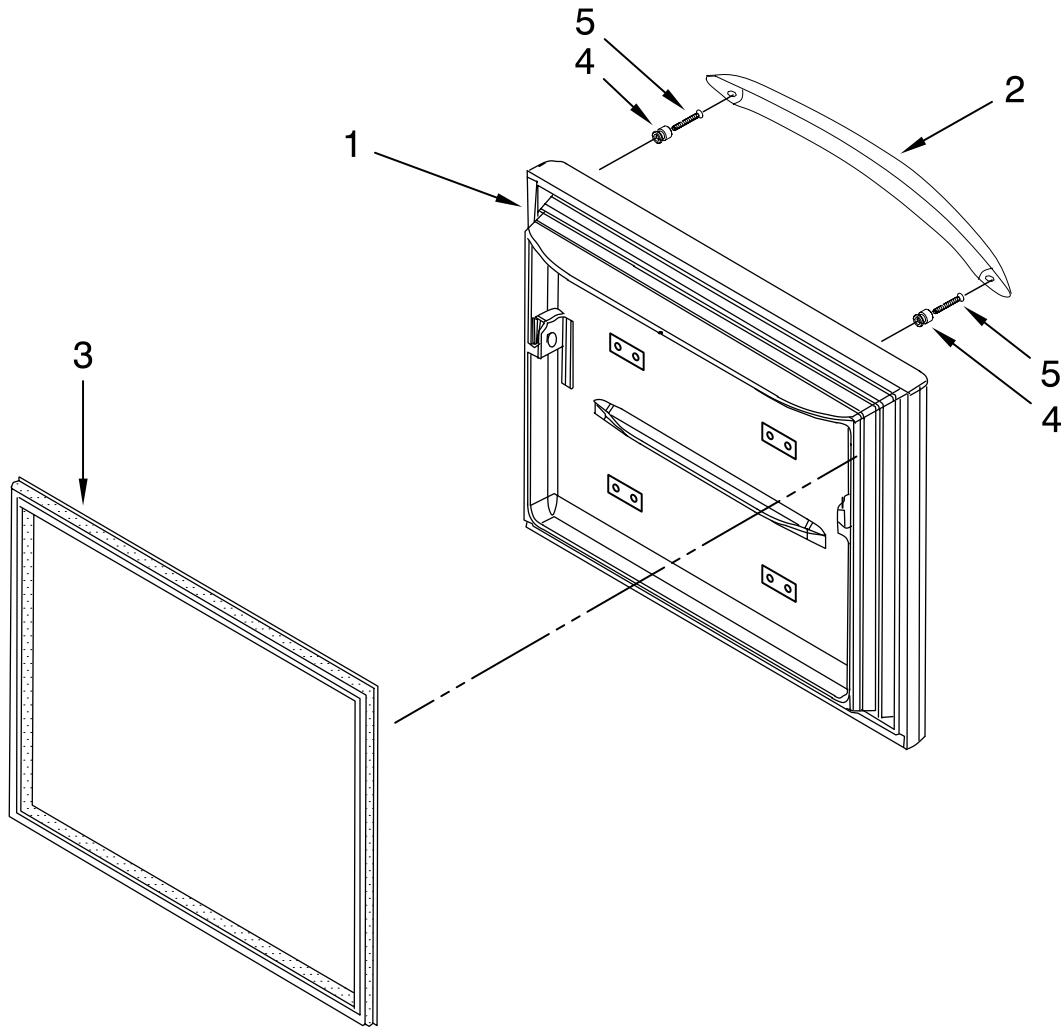

FREEZER DOOR PARTS

For Models: KBFS25EWWH0, KBFS25EWBL0, KBFS25EWMS0
(White) (Black) (Monochromatic Stainless)

Illus. No.	Part No.	DESCRIPTION
1	W10199889	Door, Freezer White
	12977838BQ	Black
	12977828SQ	Stainless
2	W10169581	Handle, Door White
	W10169583	Black
	W10169584	Stainless
3	W10164040	Gasket, Door White
	W10164041	Black
	W10164042	Apollo Grey
4	12691403	Mount, Handle
5	3196181	Screw, Mount

FOR ORDERING INFORMATION REFER TO PARTS PRICE LIST