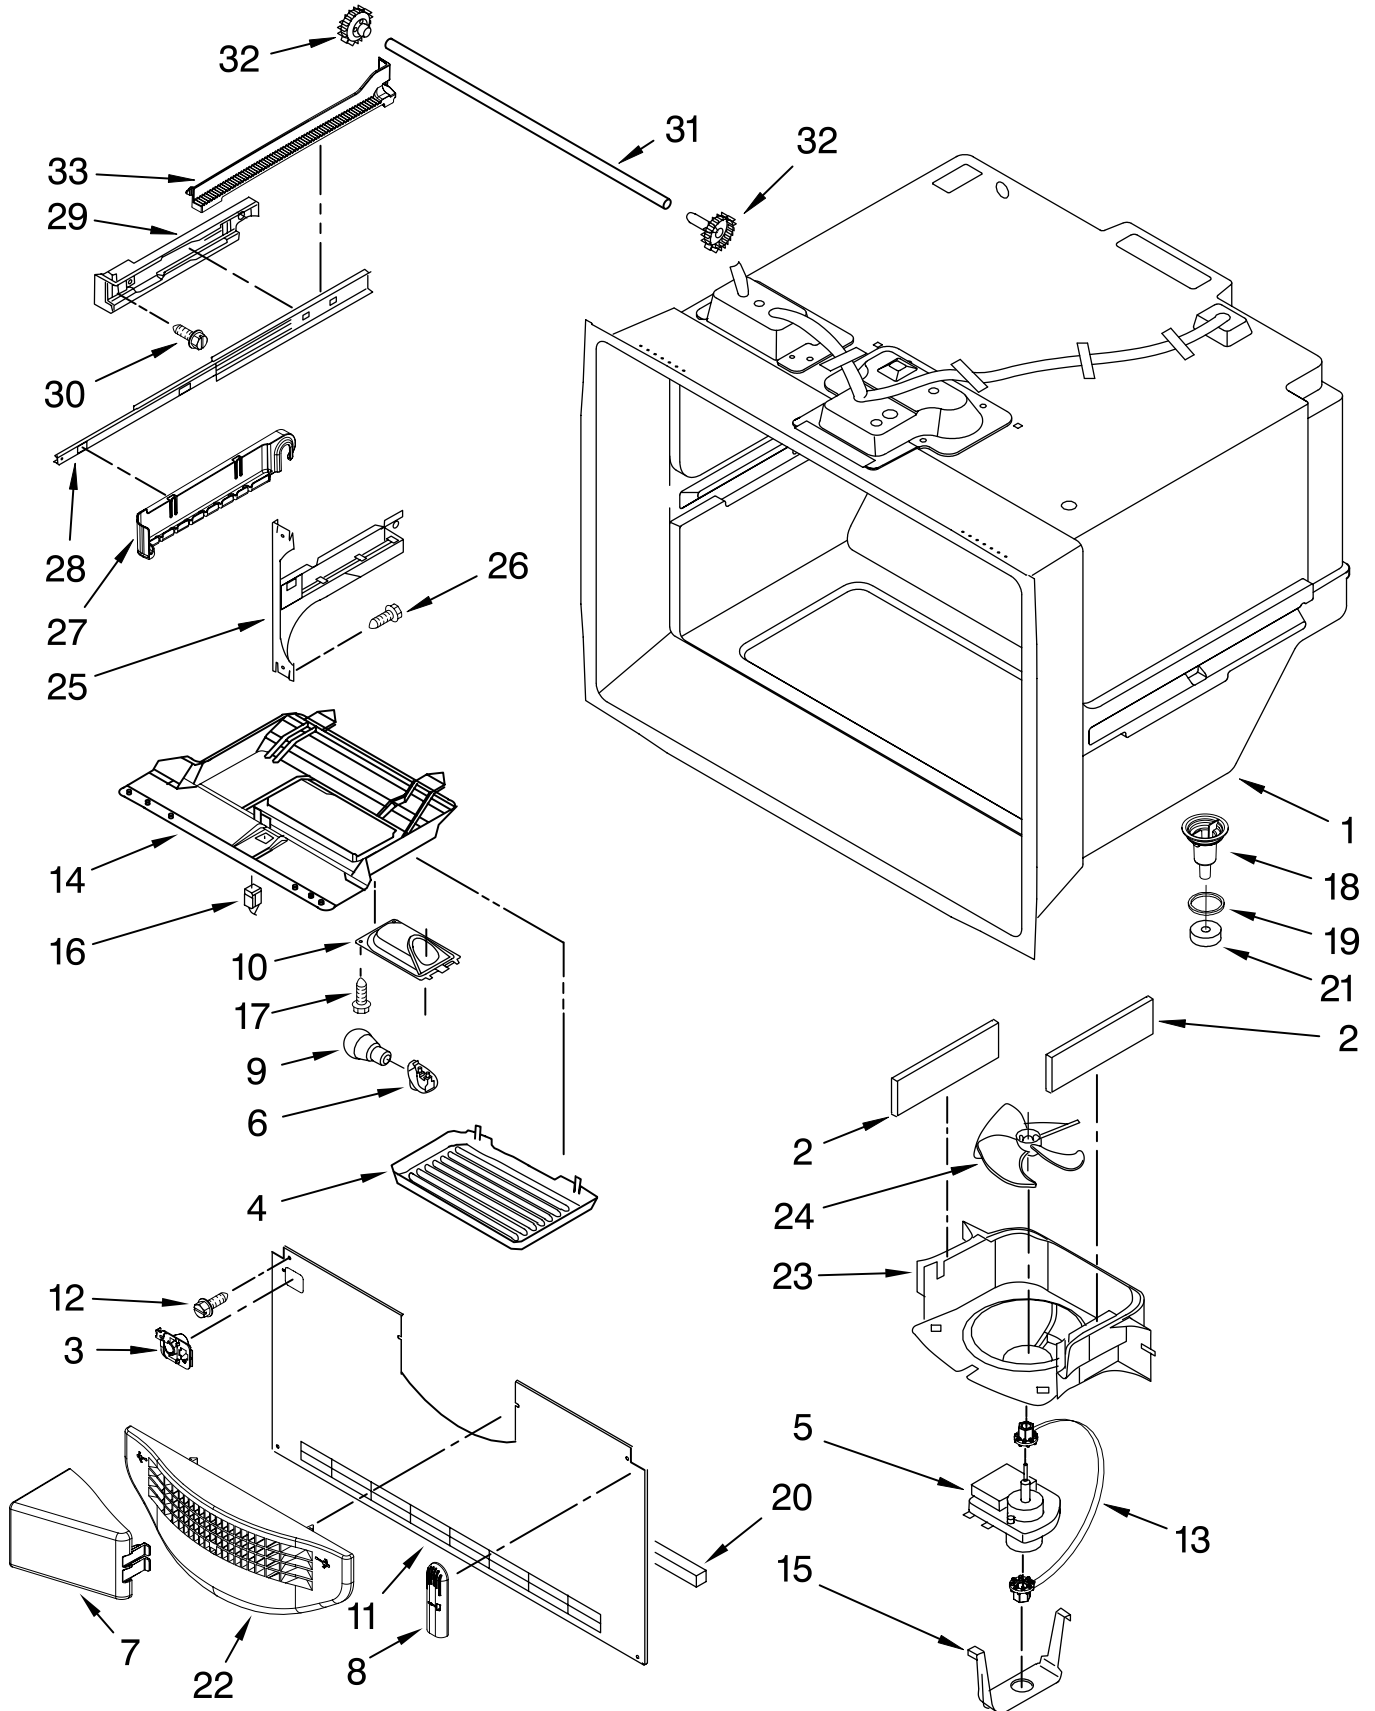

FREEZER LINER PARTS

For Models: KBFS25EWWH0, KBFS25EWBL0, KBFS25EWMS0
(White) (Black) (Monochromatic Stainless)

FOR ORDERING INFORMATION REFER TO PARTS PRICE LIST

FREEZER LINER PARTS

For Models: KBFS25EWWH0, KBFS25EWBL0, KBFS25EWMS0
(White) (Black) (Monochromatic Stainless)

Illus. No.	Part No.	DESCRIPTION
1		Liner (Not A Serviceable Part)
2	A3189392	Gasket, Foam
3	12932103	Guide, Fill Tube
4	12804901	Cover, Light
5	13062901	Motor, Evaporator
6	12570701V	Socket, Light
7	W10157765	Diverter, Air
8	12815301	Cover, Thermistor
9	W10194422V	Bulb, Light
10	12476401V	Housing, Light
11	12226112	Cover, Evaporator
12	12990511	Screw (4)
13	W10150583	Grommet
14	12805001	Module, Fz Control
15	13058002	Clip, Evap Motor
16	12466105	Switch, Light
17	12991603V	Screw
18	D7753903	Funnel, Drain
19	M0500703	Seal
20	A3189396	Gasket, Bottom
21	B8381501	Gasket
22	13024803	Grille, Fz Air
23	13057901	Shroud, Evap Fan
24	2169142	Blade, Fan (Evaporator)
25		Bracket, Door
	W10122147	Left
	W10122148	Right
26	12990521	Screw (8)
27		Cradle, Basket
	W10280608	Left
	W10280613	Right
28	W10120018	Slide, Drawer (2)
29		Adapter, Slide
	W10149390	Left
	W10149391	Right
30	12990501	Screw (6)
31	12812903WD	Shaft
32	12002497	Gear
33		Rack, Side
	W10284694	LH
	W10284695	RH
		(Includes RH & LH)

Following Parts Not Illustrated

W10235312 Harness, Fz Module
(Includes Thermistor)

FOR ORDERING INFORMATION REFER TO PARTS PRICE LIST