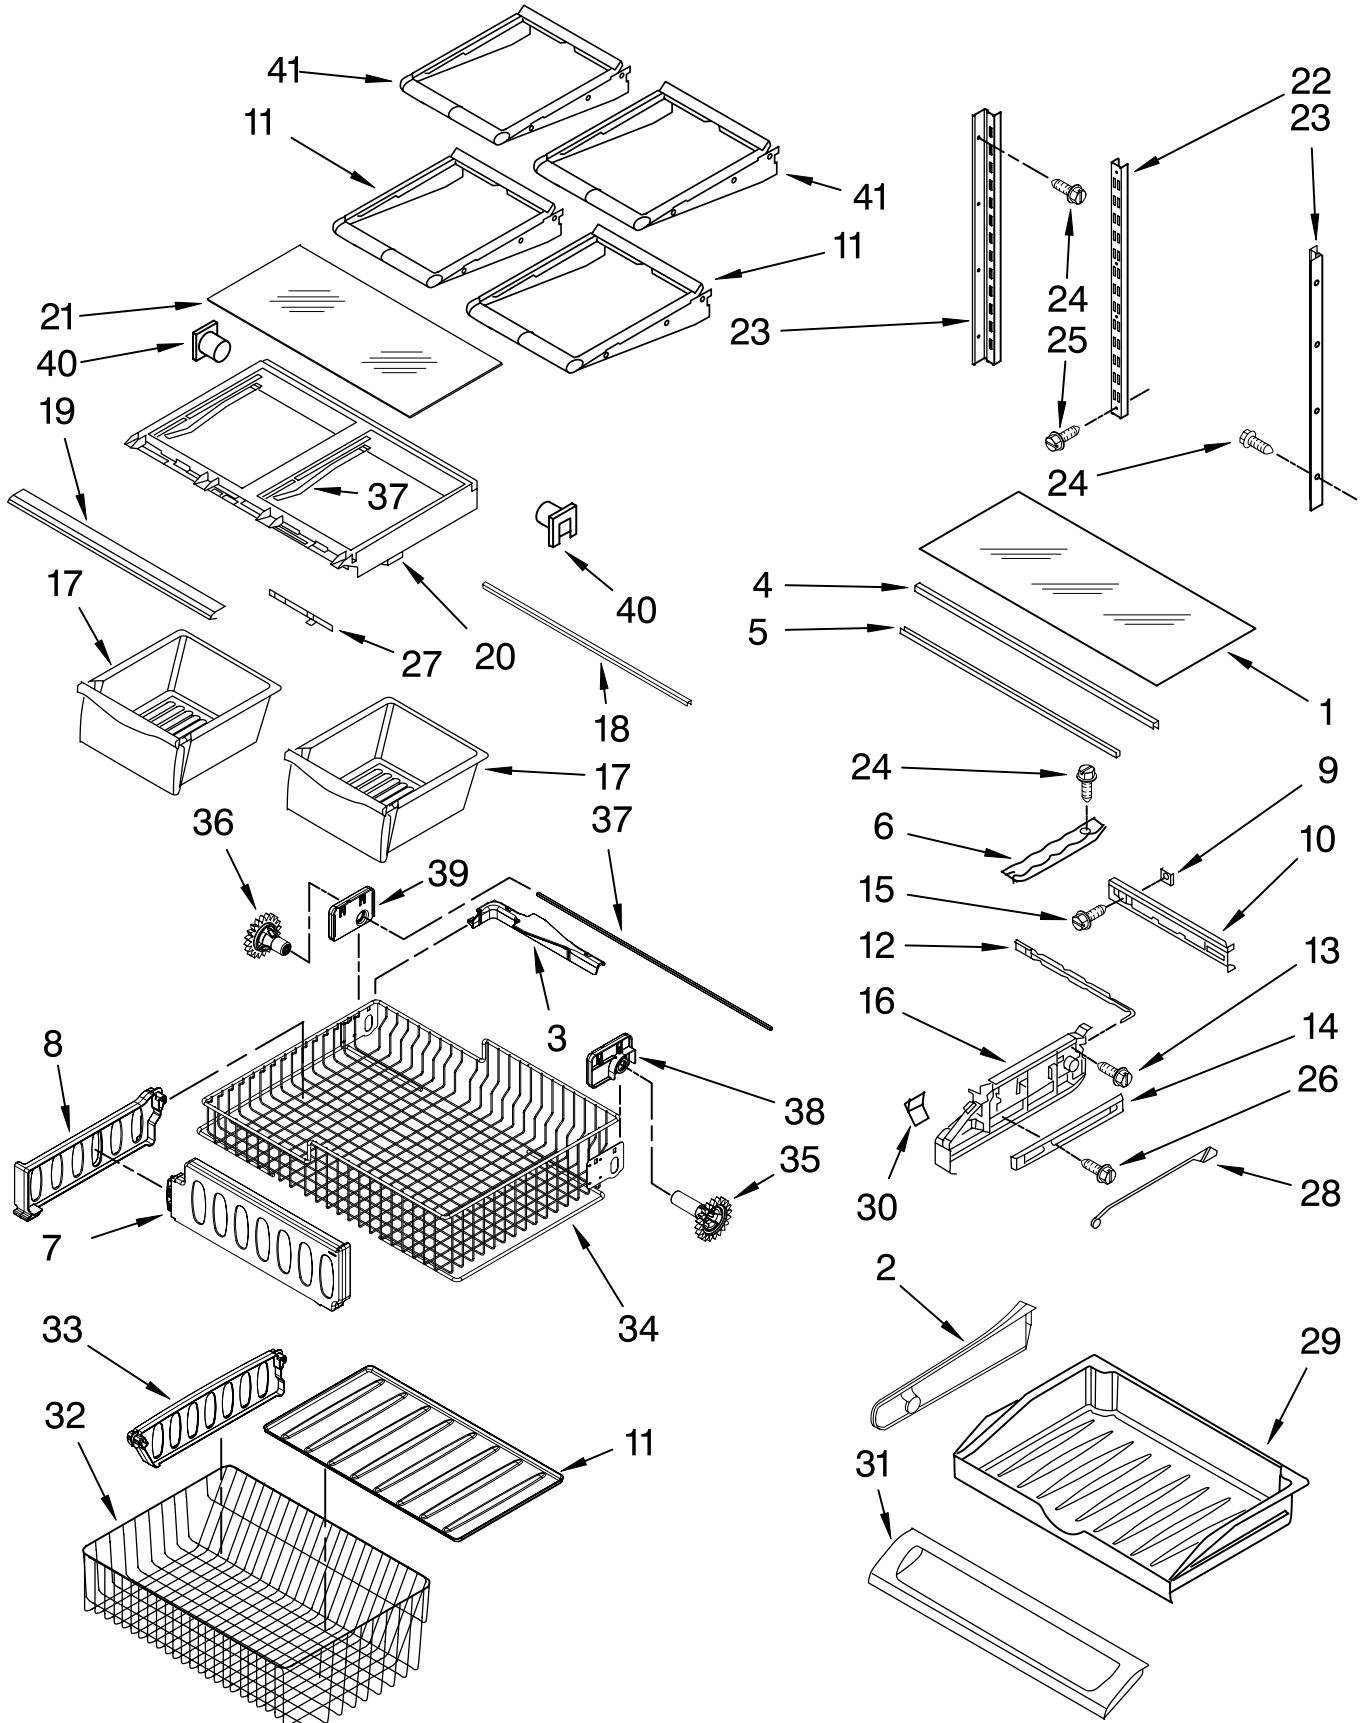

SHELF PARTS

For Models: KBFS25EWWH0, KBFS25EWBL0, KBFS25EWMS0
(White) (Black) (Monochromatic Stainless)

FOR ORDERING INFORMATION REFER TO PARTS PRICE LIST

SHELF PARTS

For Models: KBFS25EWWH0, KBFS25EWBL0, KBFS25EWMS0
(White) (Black) (Monochromatic Stainless)

Illus. No.	Part No.	DESCRIPTION	Illus. No.	Part No.	DESCRIPTION	Illus. No.	Part No.	DESCRIPTION
1	12204830	Glass, Pantry	16		Endcap, Pantry	29	12731302	Drawer, Pantry
2	12731901	Divider, Pantry Drawer		12656106	Left	30	12655204V	Knob, Temperature Control
3	W10149389	Lift, Bail Arm		12656022	Right	31	12656817	Door, Pantry Drawer
4	12655902SP	Extr, Glass Support (2)	17	12804601SP	Pan, Crisper (2)	32	W10150039	Basket, Freezer (Lower)
5	12227305WD	Brace, Pantry (2)	18	12642303WD	Brace, Crisper	33	W10146440	Divider, Lower Basket
6	12531901	Track, Pantry	19	W10231484	Trim, Crisper	34	W10209706	Basket, Freezer (Upper)
7	W10171558	Divider, Upper Basket	20	12796301SP	Frame, Crisper	35	W10146446	Gear
8	W10241046	Divider, Upper Basket	21	12204824	Glass, Crisper Cover	36	W10158749	Gear
9	12656901	Gasket, Pantry	22	W10273463	Ladder, Center	37	12812904WD	Shaft
10	12656202	Housing, Control	23	W10251971	Ladder, Side	38	W10233899	Mount, RH
11	12654610	Shelf, Glide	24	12990513	Screw (6)	39	W10233898	Mount, LH
12	12655402	Slide, Temperature	25	12990515	Screw (2)	40	13062602	Support, Crisper
13	12990512	Screw (4)	26	12990504	Screw (4)	41	12654710	Shelf, Stationary
14	13058101V	Glide, Drawer(2)	27	12530805SP	Slide, Humidity Control			
15	12990513	Screw	28	12655304	Rod, Temperature Control			

FOR ORDERING INFORMATION REFER TO PARTS PRICE LIST