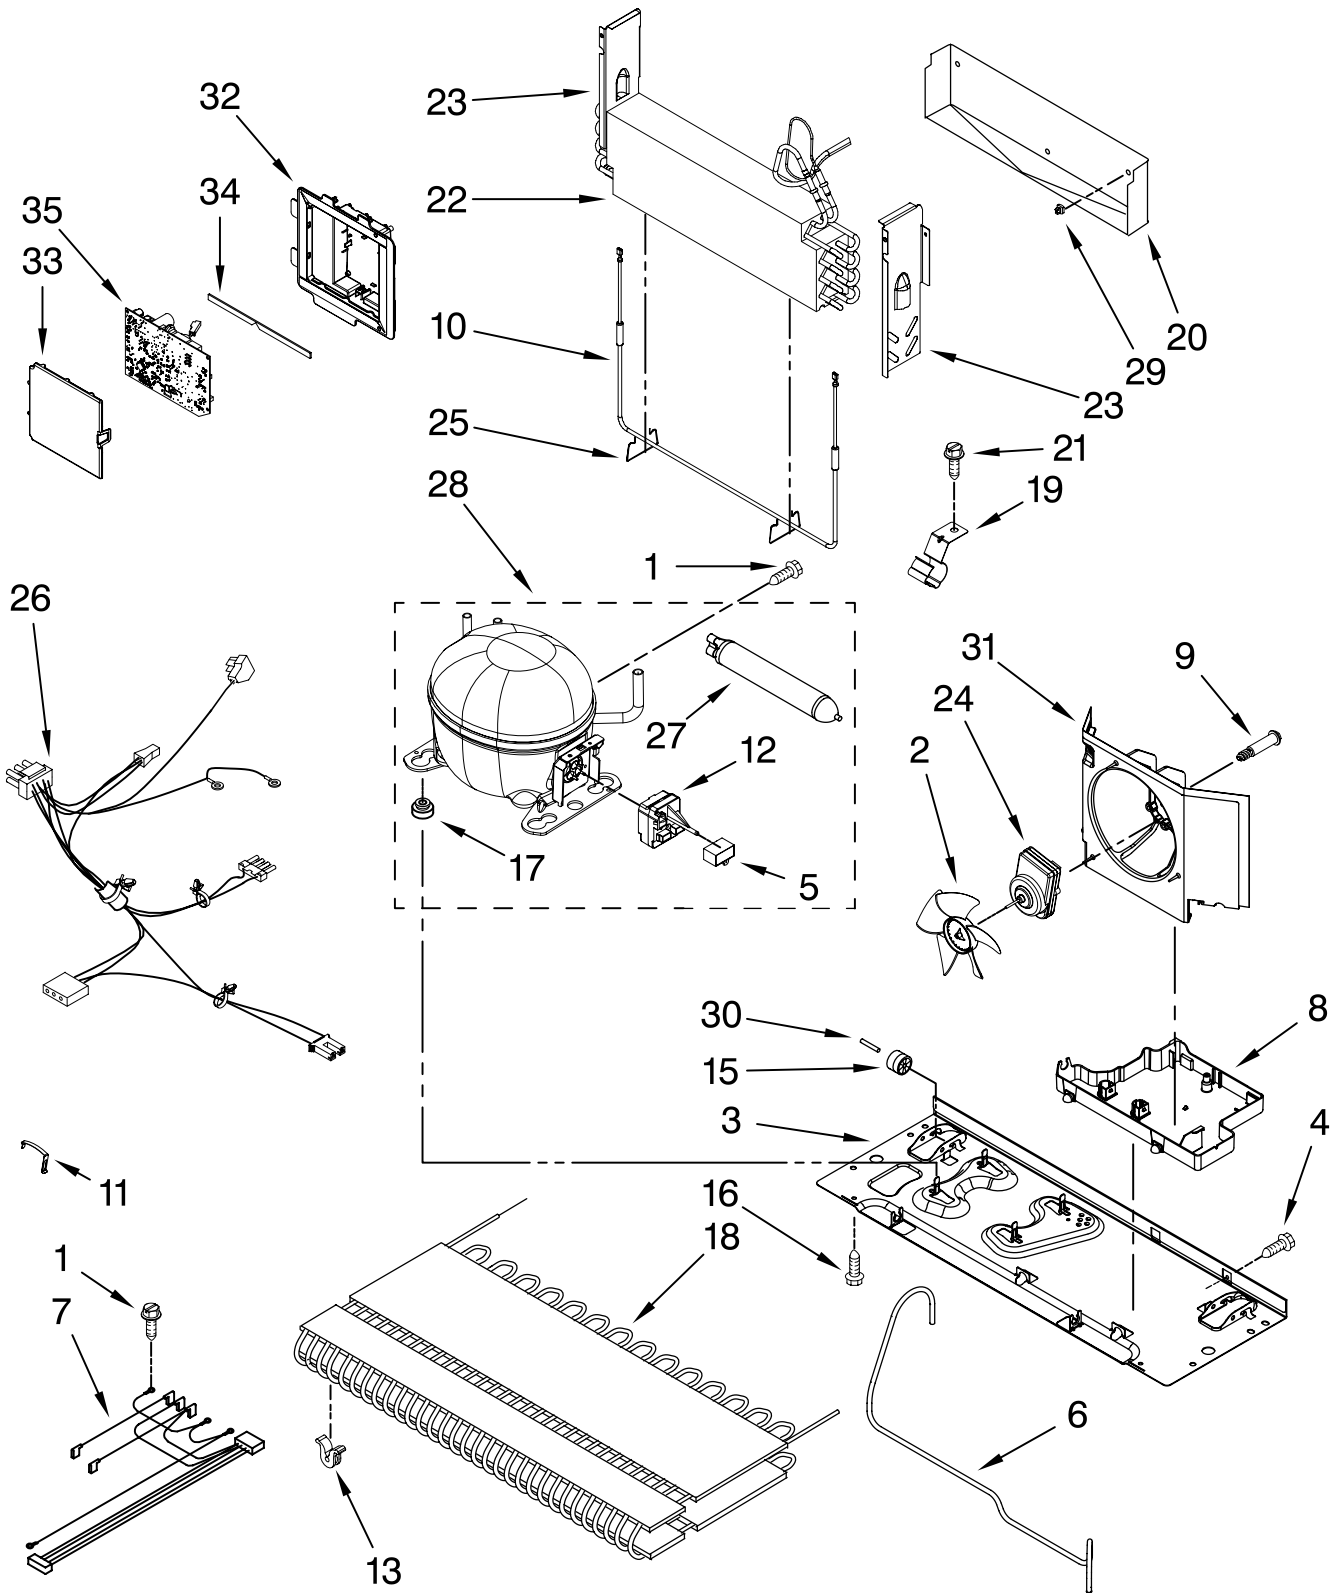

UNIT PARTS

For Models: KBFS25EWWH0, KBFS25EWBL0, KBFS25EWMS0
(White) (Black) (Monochromatic Stainless)

FOR ORDERING INFORMATION REFER TO PARTS PRICE LIST

UNIT PARTS

For Models: KBFS25EWWH0, KBFS25EWBL0, KBFS25EWMS0
(White) (Black) (Monochromatic Stainless)

Illus. No.	Part No.	DESCRIPTION
1	12992301	Screw
2	12825803	Blade, Fan
3	W10210985	Basepan
4	12990511	Screw
5	2264017	Capacitor
6	W10233569	Tube, Discharge
7	W10224515	Harness, Evap. Heater
8	W10215085	Pan, Drain
9	W10216919	Screw, Shoulder
10	12729129	Heater, Defrost
11	W10174384	Strap, Bale
12	W10194431	Start Device
13	W10137529	Grommet, Cond (4)
15	12477102	Roller (2)
16	12992101	Screw
17	10835903SP	Grommet (4)
18	W10135026	Condenser
19	10547003	Clip, Drier
20	12225403WD	Tray, Drip

Illus. No.	Part No.	DESCRIPTION
21	12990701	Screw
22	12726403	Evaporator
23		Dam
	12225702	Right Side
	12225602	Left Side
24	12825101	Motor, Fan
25	10428101	Clip, Heater
26	W10234025	Harness, Unit with Power Cord
27	W10143759	Drier
28	W10164016	Compressor (Includes items 11,12,17,27)
29	10623002	Clip, Evaporator
30	12477202	Axle, Roller (2)
31	W10189184	Shroud
32	W10257665	Box, HV Control
33	12957702	Lid, HV Box
34	12957801	Gasket, HV Box
35	W10205552	Board, Control

Illus. No.	Part No.	DESCRIPTION
Following Parts Not Illustrated and Optional Parts Not Included		
	978025	Valve, Access (1/4")
	978026	Valve, Access (5/16")
	978027	Valve, Access (3/8")
	978028	Valve, Access (1/2")
	978029	Valve, Access (5/8")
	978030	Valve, Access (3/4")
	876764	Valve, Access (3/16")
REFRIGERANT CHARGE		
5.25 Ozs. (R-134A)		

FOR ORDERING INFORMATION REFER TO PARTS PRICE LIST