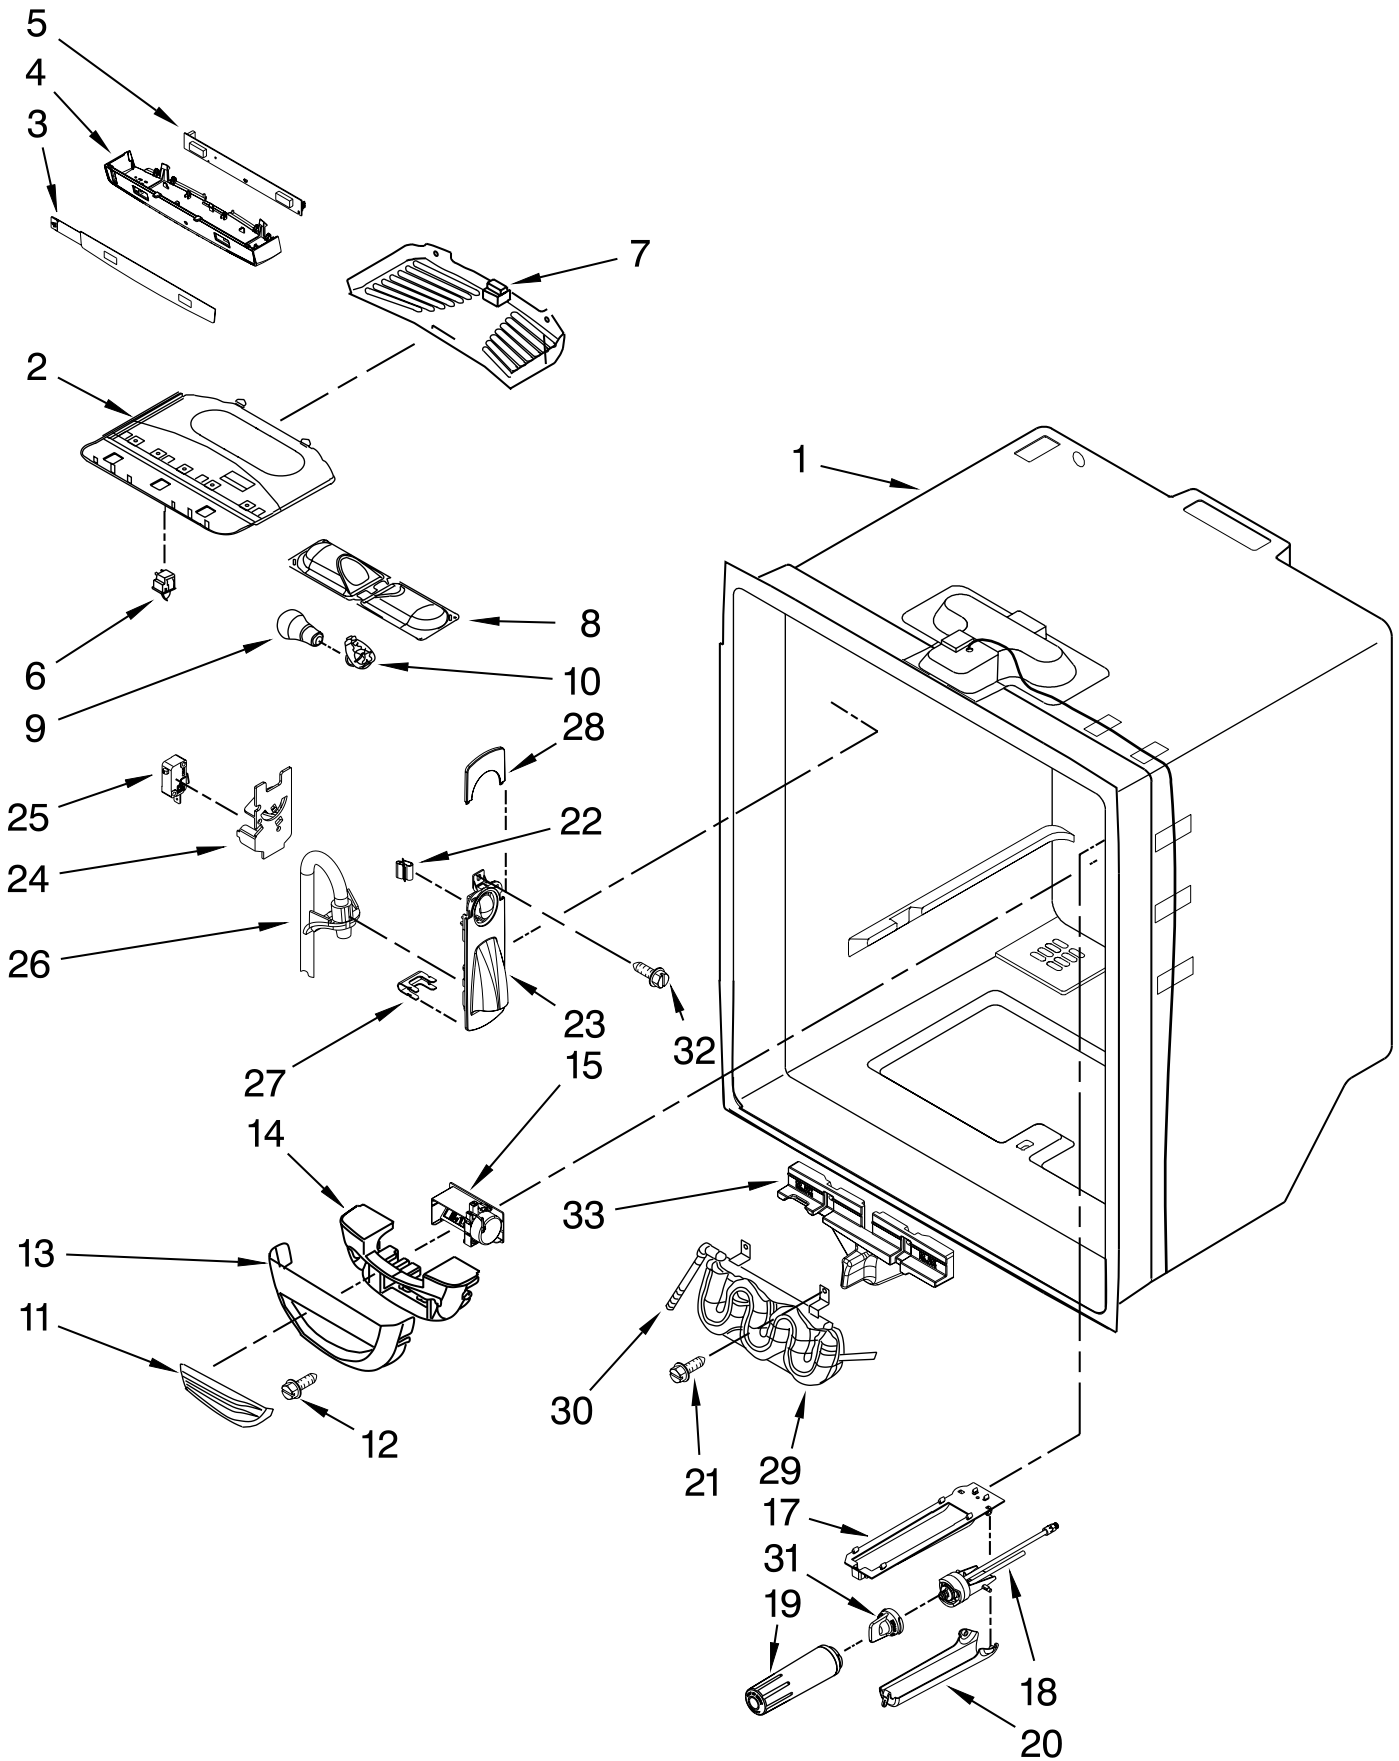

REFRIGERATOR LINER PARTS

For Models: KBFS25EWS5
(Monochromatic Stainless)

FOR ORDERING INFORMATION REFER TO PARTS PRICE LIST

REFRIGERATOR LINER PARTS

For Models: KBFS25EWMS5
(Monochromatic Stainless)

Illus. No.	Part No.	DESCRIPTION
1		Liner (Not A Serviceable Part)
2	12806302	Module, Light
3	W10317125	Overlay
4	12806405	Housing, Control
5	W10319823	Board, Control
6	C3680310V	Switch, Light (2)
7	12806501	Cover, Light
8	12806601V	Housing, Light
9	2255743N	Bulb, Light (2)
10	12570701V	Socket, Light (2)
11	12806801	Insert, Damper Cover
12	12990604	Screw
13	12806701	Cover, Damper
14	13012402	Insulation
15	W10207517	Control, Damper
17	12704801	Plate
18	12590620	Head, Water Filter
19	UKF8001AXX	Filter, Water
20	12568001	Cover, Filter
21	12990512	Screw (2)
22	B8390302	Clip, Facade
23	12706909	Facade, Disp.
24	12707303	Plate, Switch
25	12575501	Switch, Limit
26	12707206	Guide, Waterline
27	12251001	Clip, Waterline
28	12707005	Facade, Disp (Top)
29	12706112	Tank, Water
30	61006182	Union
31	12664501SP	Plug, Bypass
32	12990513	Screw
33	W10117358	Insulation, Water Tank

Following Parts Not Illustrated

W10224292 Harness, Control
(Refrigerator)
(Includes
Thermistor)