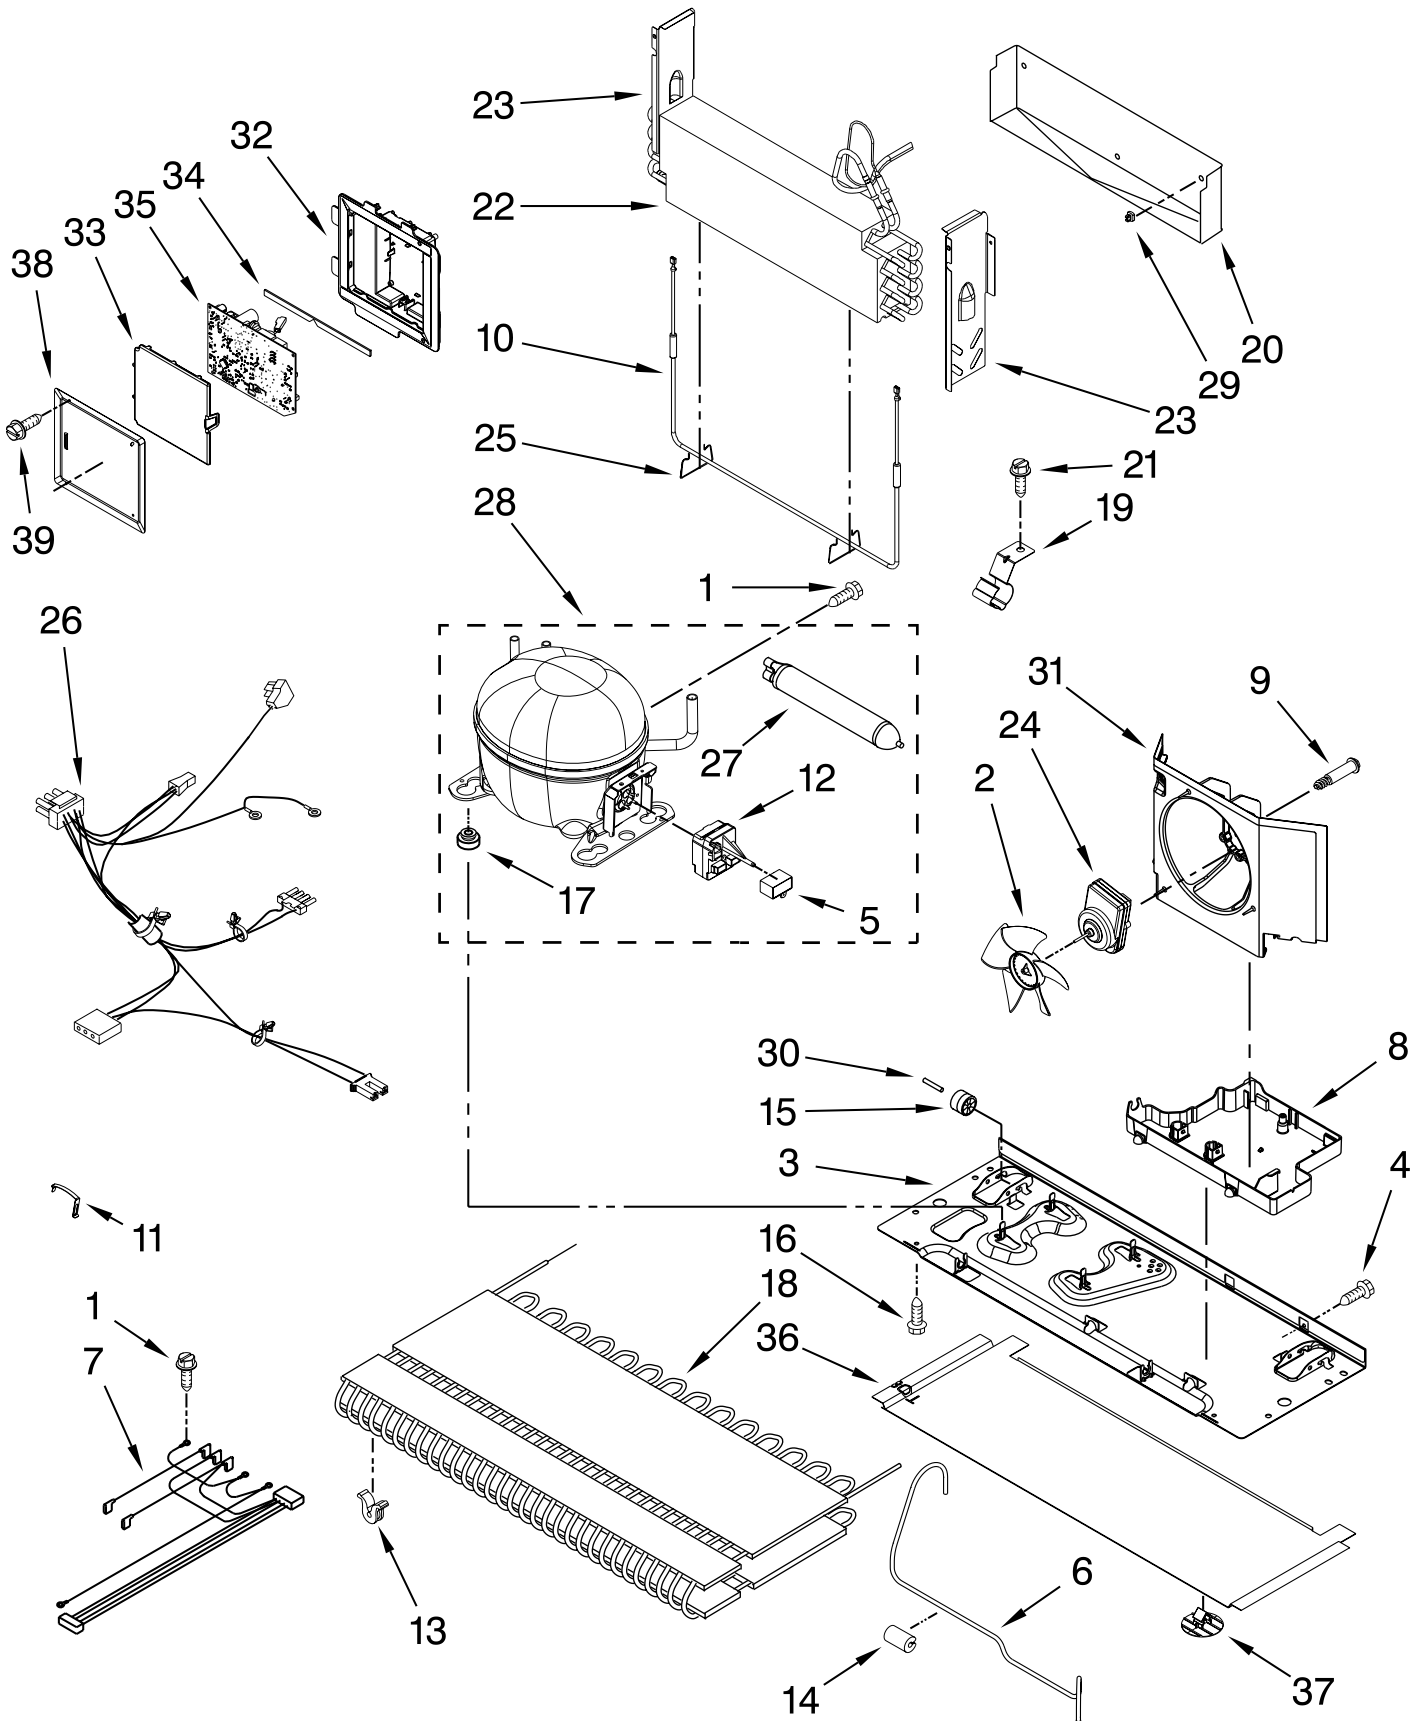

UNIT PARTS

For Models: KBFS25EWS5
(Monochromatic Stainless)

FOR ORDERING INFORMATION REFER TO PARTS PRICE LIST

UNIT PARTS

For Models: KBFS25EWMS5
(Monochromatic Stainless)

Illus. No.	Part No.	DESCRIPTION
1	12992301	Screw
2	12825803	Blade, Fan
3	W10210985	Basepan
4	12990511	Screw
5	2264017	Capacitor
6	W10233569	Tube, Discharge
7	W10292242	Harness, Evap. (Incl.Def.Heater)
8	W10296785	Pan, Drain
9	W10216919	Screw, Shoulder
10	12729129	Heater, Defrost
11	W10216075	Strap, Bale
12	W10361443	Start Device
13	W10137529	Grommet, Cond (4)
14	2319835	Grommet-Condenser
15	12477102	Roller (2)
16	12992101	Screw
17	10835903SP	Grommet (4)
18	W10346415	Condenser
19	W10281329	Clip, Drier
20	W10292803	Tray, Drip
21	12990701	Screw

Illus. No.	Part No.	DESCRIPTION
22	W10317014	Evaporator
23		Dam
	12225702	Right Side
	12225602	Left Side
24	W10239053	Motor, Fan
25	10428101	Clip, Heater
26	W10234025	Harness, Unit with Power Cord
27	W10143759	Drier
28	W10187125	Compressor
29	10623002	Clip, Evaporator
30	12477202	Axle, Roller (2)
31	W10189184	Shroud
32	W10257665	Box, HV Control
33	W10296541	Lid, HV Box
34	12957801	Gasket, HV Box
35	W10317076	Board, Control
36	W10206338	Extension-Basepan
37	W10206339	Fastener-Basepan
38	12961602	Cover-Control box
39	12990702	Screw

Illus. No.	Part No.	DESCRIPTION
Following Parts Not Illustrated and Optional Parts Not Included		
	978025	Valve, Access (1/4")
	978026	Valve, Access (5/16")
	978027	Valve, Access (3/8")
	978028	Valve, Access (1/2")
	978029	Valve, Access (5/8")
	978030	Valve, Access (3/4")
	876764	Valve, Access (3/16")

REFRIGERANT CHARGE

5.25 Ozs.
(R-134A)