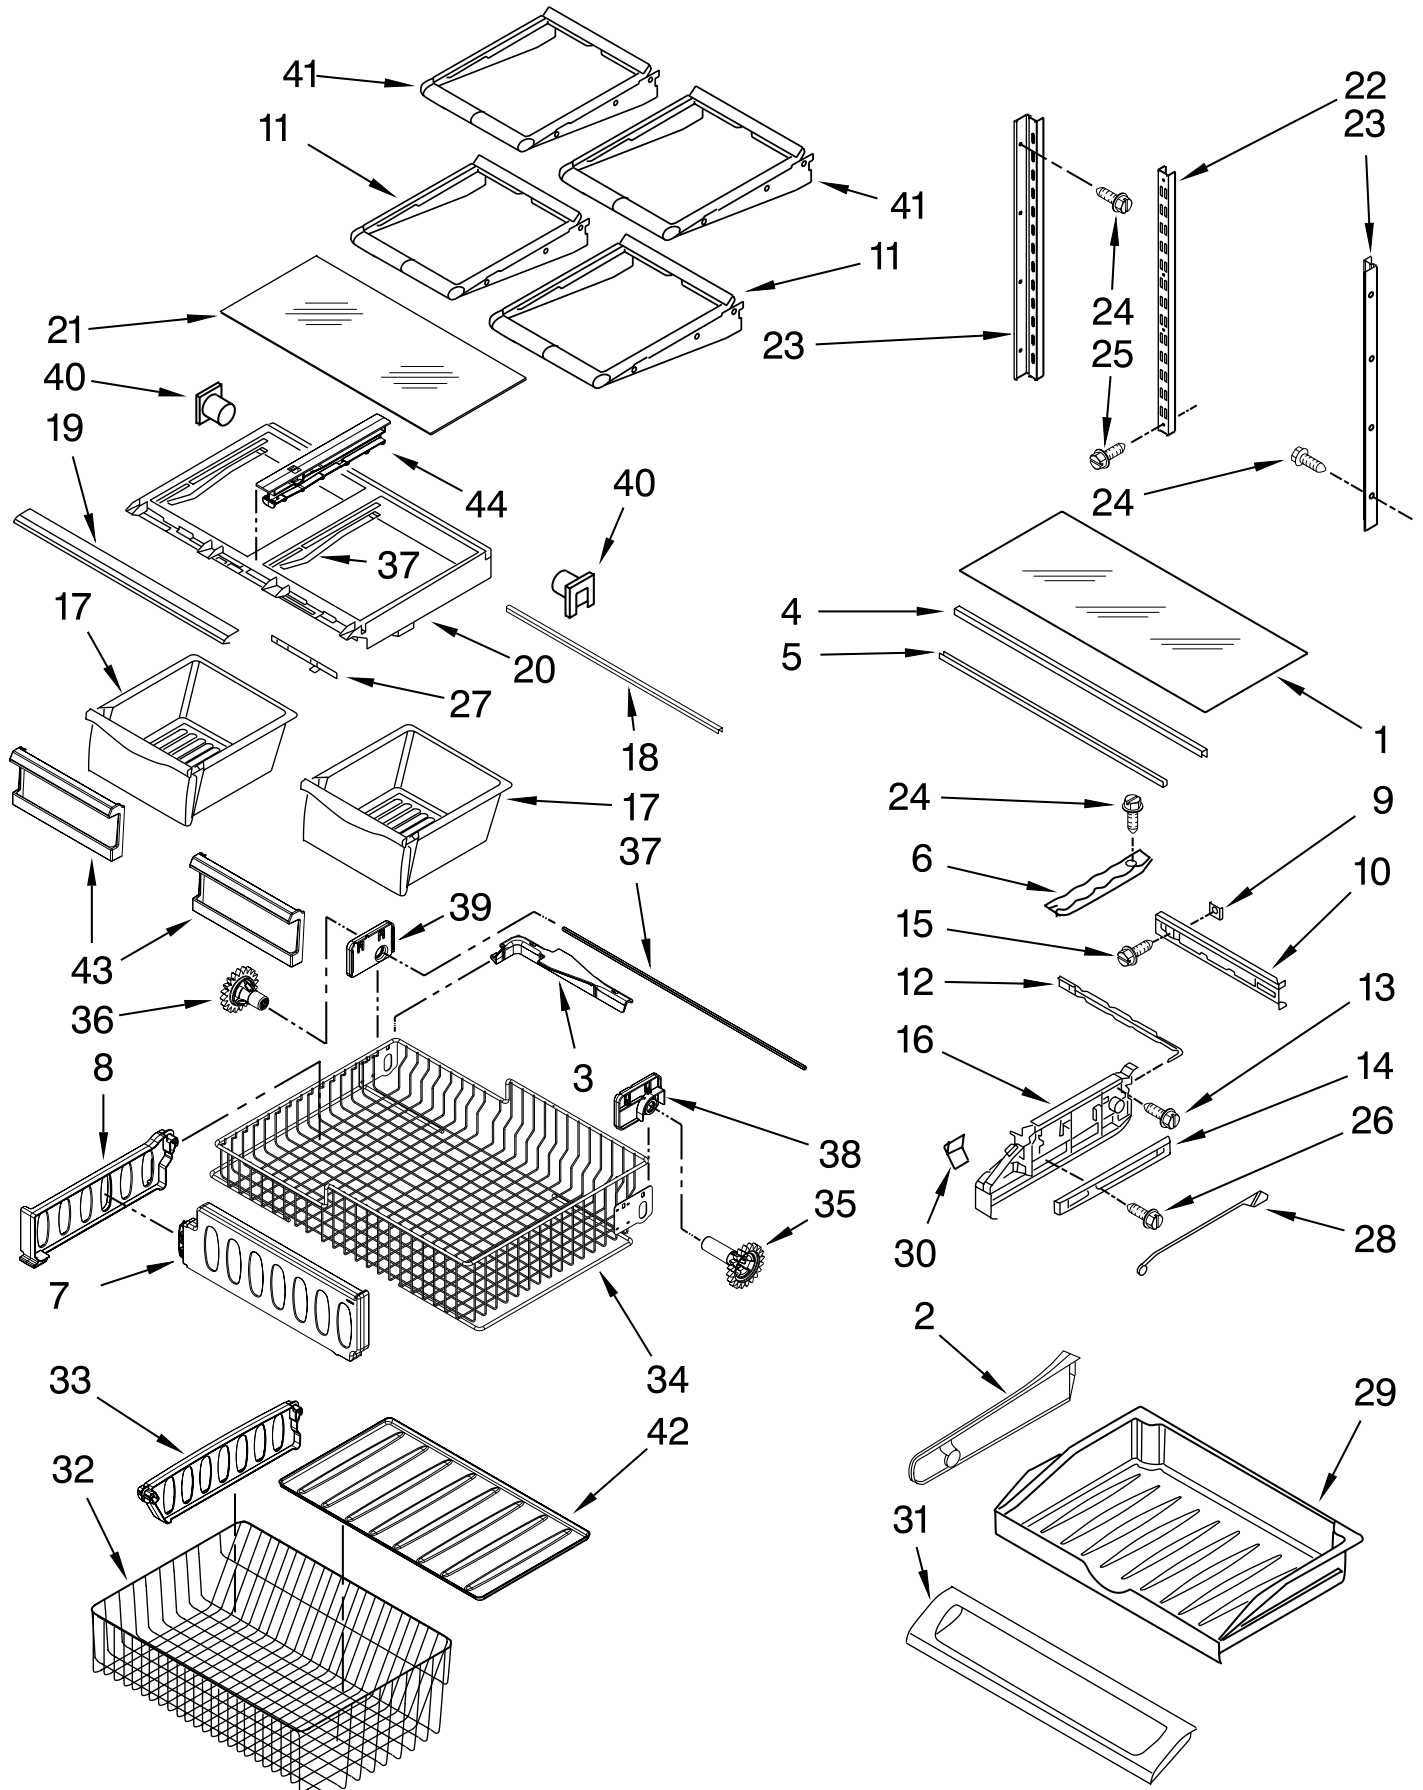

SHELF PARTS

For Models: KBFS25EWMS5
(Monochromatic Stainless)

FOR ORDERING INFORMATION REFER TO PARTS PRICE LIST

SHELF PARTS

For Models: KBFS25EWMS5
(Monochromatic Stainless)

Illus. No.	Part No.	DESCRIPTION	Illus. No.	Part No.	DESCRIPTION	Illus. No.	Part No.	DESCRIPTION
1	12204830	Glass, Pantry	16		Endcap, Pantry	31	12656817	Door,
2	12731901	Divider, Pantry Drawer		12656106	Left			Pantry Drawer
3	W10149389	Lift, Bail Arm		12656019	Right	32	W10150039	Basket, Freezer (Lower)
4	12655902SP	Extr, Glass Support (2)	17	12804601SP	Pan, Crisper (2)	33	W10146440	Divider, Lower Basket
5	12227305WH	Brace, Pantry	18	12642303WD	Brace, Crisper	34	W10209706	Basket, Freezer (Upper)
6	12531901	Track, Pantry	19	W10231484	Trim, Crisper	35	W10146446	Gear
7	W10171558	Divider, Upper Basket	20	W10329866	Frame, Crisper	36	W10158749	Gear
8	W10241046	Divider, Upper Basket	21	12204824	Glass, Crisper Cover	37	12812904WD	Shaft
9	12656901	Gasket, Pantry	22	W10273463	Ladder, Center	38	W10348260	Mount, RH
10	12656202	Housing, Control	23	W10251971	Ladder, Side	39	W10348259	Mount, LH
11	12654710	Shelf, Glide	24	12990513	Screw (6)	40	13062602	Support, Crisper
12	12655402	Slide, Temperature	25	W10215666	Screw (2)	41	12654710	Shelf, Stationary
13	12990512	Screw (4)	26	12990504	Screw (4)	42	13025201	Tray, Lower
14	W10235370	Glide, Drawer(2)	27	12530805SP	Slide, Humidity Control	43	12909404SP	Front-Crisper Pan
15	12990513	Screw	28	12655304	Rod, Temperature Control	44	W10326469	Rail-Cntr-Crisper
			29	12731302	Drawer, Pantry			
			30	12655204V	Knob, Temperature Control			

FOR ORDERING INFORMATION REFER TO PARTS PRICE LIST