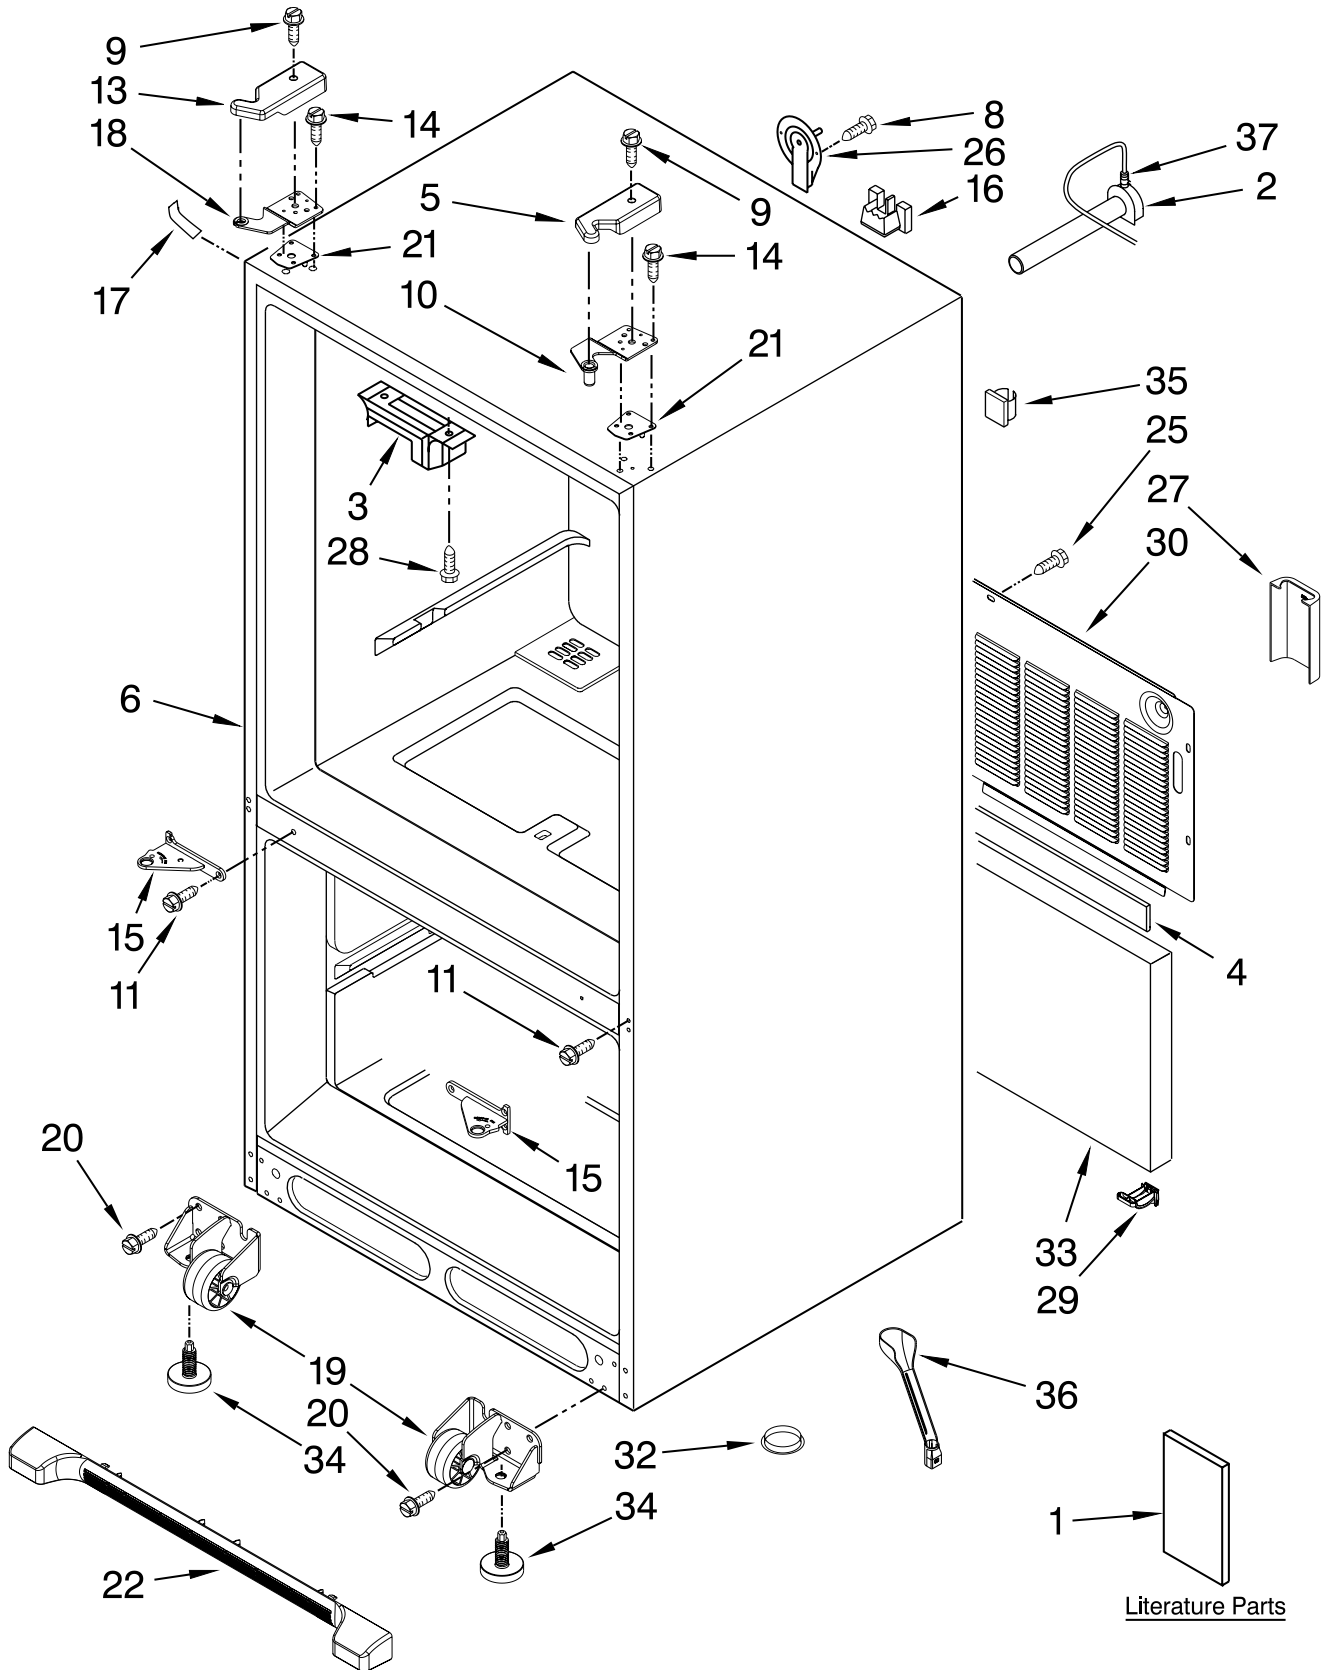

CABINET PARTS

REFRIGERATOR

For Models: KBFS25EWMS5
(Monochromatic Stainless)

KitchenAid®

Literature Parts

FOR ORDERING INFORMATION REFER TO PARTS PRICE LIST

CABINET PARTS

For Models: KBFS25EWMS5
(Monochromatic Stainless)

Illus. No.	Part No.	DESCRIPTION
1		Literature Parts
	W10414027	Tech Sheet
	W10366208	Owners Manual
	W10273820	Energy Guide
2	10463203SP	Elbow, Fill Tube
3	12698403	Block, Pivot
4	B5759655	Gasket
5		Cover, Right Hinge
	12962302AP	Apollo Grey
6		Cabinet (Not A Serviceable Part)
8	12990504	Screw
9	12992602	Screw
10	12566604ED	Hinge, Top Right
11	12992201	Screw (6)
13		Cover, Left Hinge
	12962301AP	Apollo Grey
14	12992403	Screw (6)
15		Hinge, Center
	13000001AP	Apollo Grey-LH
	13000002AP	Apollo Grey-RH
16	12777701	Block, Fill Tube
17		Cover, Corner (2)
	12587703AP	Apollo Grey
18	12566605ED	Hinge, Top Left
19		Roller Assembly
	W10275850	Left
	W10275849	Right
20	12991302	Screw (8)
21		Shim, Hinge
	12999501	Left
	12999502	Right
22		Grille, Toe
	W10244558	Apollo Grey
25	12990511	Screw
26	12726003	Cover, Water Line
27	W10208593	Guard, Water Valve
28	12990303	Screw (2)
29	12831101	Sweep, Dual Tube
30	W10211855	Cover, Unit
32	A3076901	Plug, Button
33	12820505	Insulation, Sound
34	W10141622	Brake, Foot
35	M0104106	Clip (2)
36	W10210988	Tube, Drain
37	M0114003SP	Clip

FOR ORDERING INFORMATION REFER TO PARTS PRICE LIST