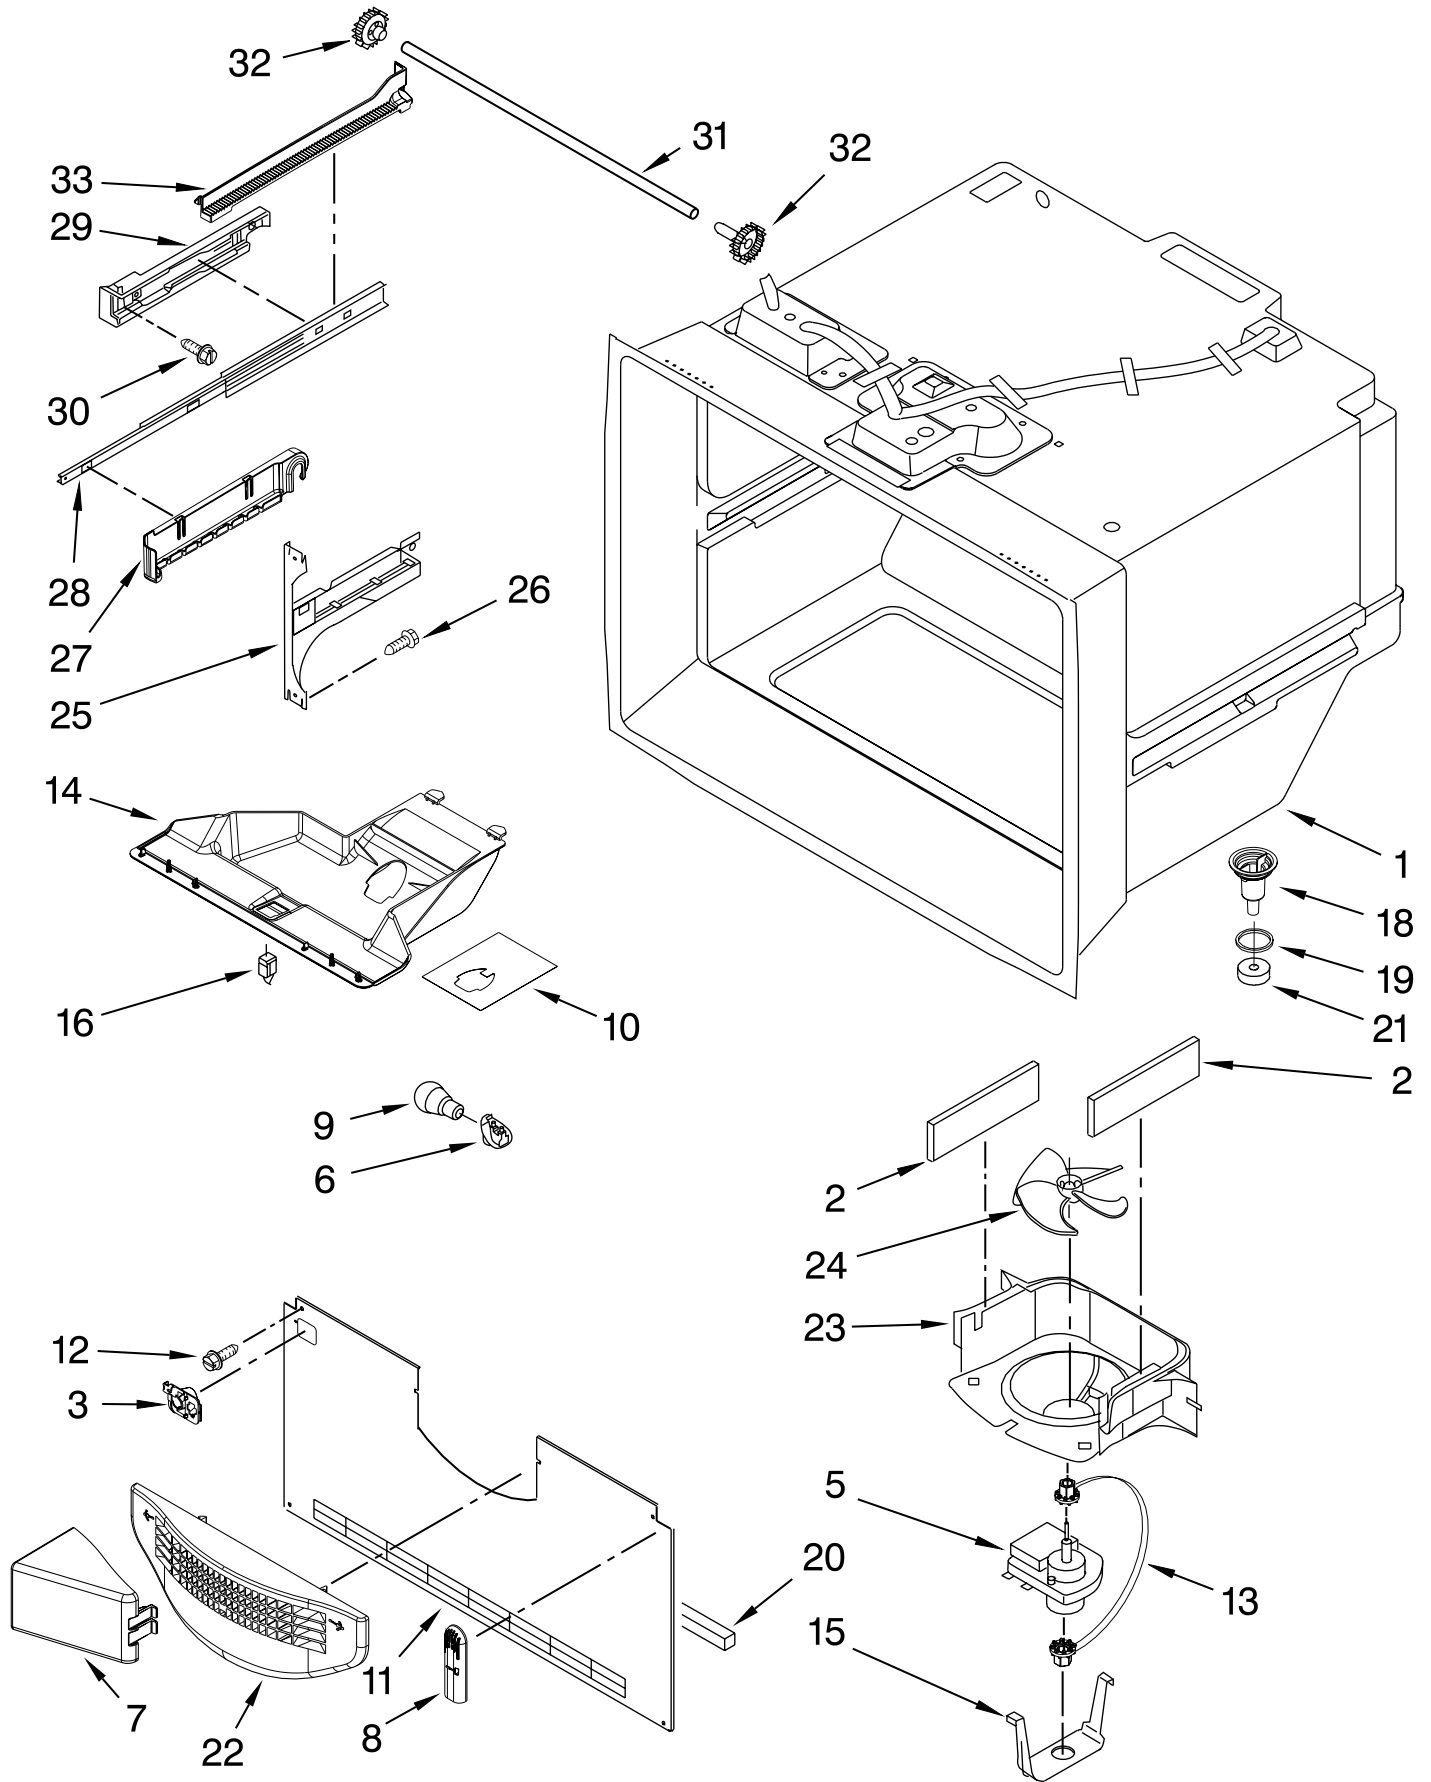

FREEZER LINER PARTS

For Models: KBFS25EWS5
(Monochromatic Stainless)

FOR ORDERING INFORMATION REFER TO PARTS PRICE LIST

FREEZER LINER PARTS

For Models: KBFS25EWMS5
(Monochromatic Stainless)

Illus. No.	Part No.	DESCRIPTION
1		Liner (Not A Serviceable Part)
2	A3189392	Gasket, Foam
3	12932103	Guide, Fill Tube
5	W10128551	Motor, Evaporator
6	12570701V	Socket, Light
7	W10157765	Diverter, Air
8	12815301	Cover, Thermistor
9	2255743N	Bulb, Light
10	W10277466	Foil, Housing
11	W10308416	Cover, Evaporator
12	12990511	Screw (4)
13	W10121318	Grommet
14	W10277025	Moduel, Light
15	13058002	Clip, Evap Motor
16	12466105	Switch, Light
18	D7753903	Funnel, Drain
19	M0500703	Seal
20	A3189396	Gasket, Bottom
21	B8381501	Gasket
22	13024803	Grille, Fz Air
23	13057901	Shroud, Evap Fan
24	2169142	Blade, Fan (Evaporator)
25		Bracket, Door
	W10122147	Left
	W10122148	Right
26	12990521	Screw (8)
27		Cradle, Basket
	W10280608	Left
	W10280613	Right
28	W10120018	Slide, Drawer (2)
29		Adapter, Slide
	W10284684	Left
	W10284685	Right
30	12990501	Screw (6)
31	12812903WD	Shaft
32	12002497	Gear-(L & R)
33		Rack, Side
	W10284694	LH
	W10284695	RH

FOR ORDERING INFORMATION REFER TO PARTS PRICE LIST