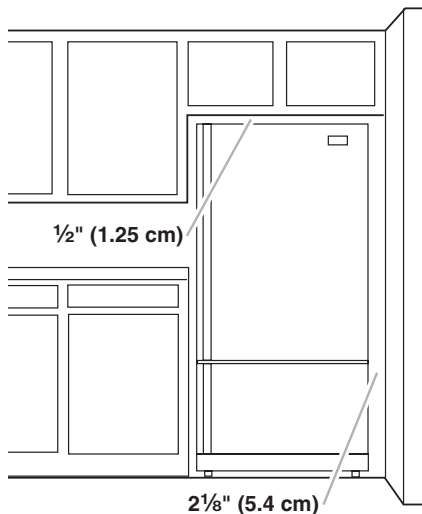

LOCATION REQUIREMENTS

To ensure proper ventilation for your refrigerator, allow for a 1/2" (1.25 cm) space at the top and behind the refrigerator. When installing your refrigerator next to a fixed wall, leave 2 1/8" (5.4 cm) minimum on each side (depending on your model) to allow for the door to swing open. If your refrigerator has an ice maker, allow extra space at the back for the water line connections.

NOTE: It is recommended that you do not install the refrigerator near an oven, radiator, or other heat source. Do not install the refrigerator in a location where the temperature will fall below 55°F (13°C).