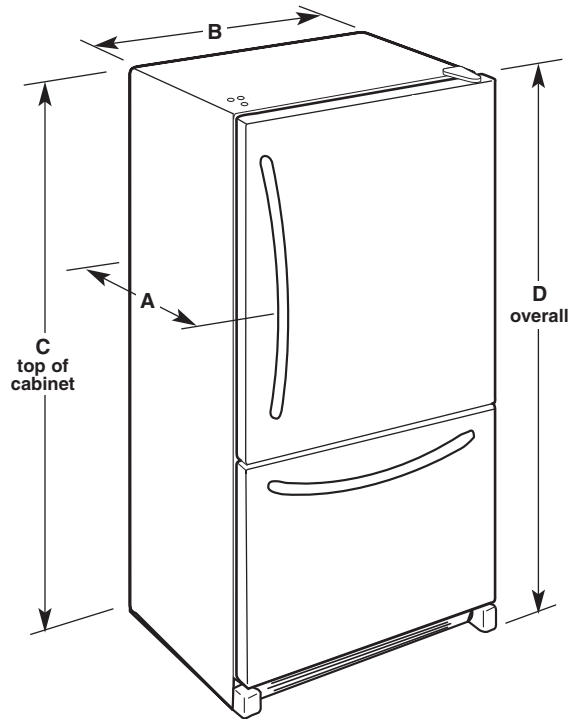

KitchenAid® Bottom Mount Refrigerator

PRODUCT MODEL NUMBERS

KBLA20ER   KBRA22ER
KBLA22ER   KBRA22KR
KBLA22KR   KBRP20ER
KBRA20ER

Electrical: A 115 Volt, 60 Hz., AC only 15 or 20 ampere fused, grounded electrical supply is required. It is recommended that a separate circuit serving only your refrigerator be provided. Use an outlet that cannot be turned off by a switch. Do not use an extension cord.

Water: A cold water supply with water pressure of between 35 and 100 psi (241- 689 kPa) is required to operate the water dispenser and ice maker.

If a reverse osmosis water filtration system is connected to your cold water supply, the water pressure to the reverse osmosis system needs to be a minimum of 40 to 60 psi (276 - 414 kPa).

OVERALL DIMENSIONS

Model	Depth "A"	Width "B"	Cab. Height "C"	Overall Height "D"
KBLA20ER	28 1/2"	35 5/8"	68 5/8"	69 7/8"
KBLA22ER	32 1/2"	32 5/8"	68 5/8"	69 7/8"
KBLA22KR	32 1/2"	32 5/8"	68 5/8"	69 7/8"
KBRA20ER	28 1/2"	35 5/8"	68 5/8"	69 7/8"
KBRA22ER	32 1/2"	32 5/8"	68 5/8"	69 7/8"
KBRA22KR	32 1/2"	32 5/8"	68 5/8"	69 7/8"
KBRP20ER	28 1/2"	35 5/8"	68 5/8"	69 7/8"