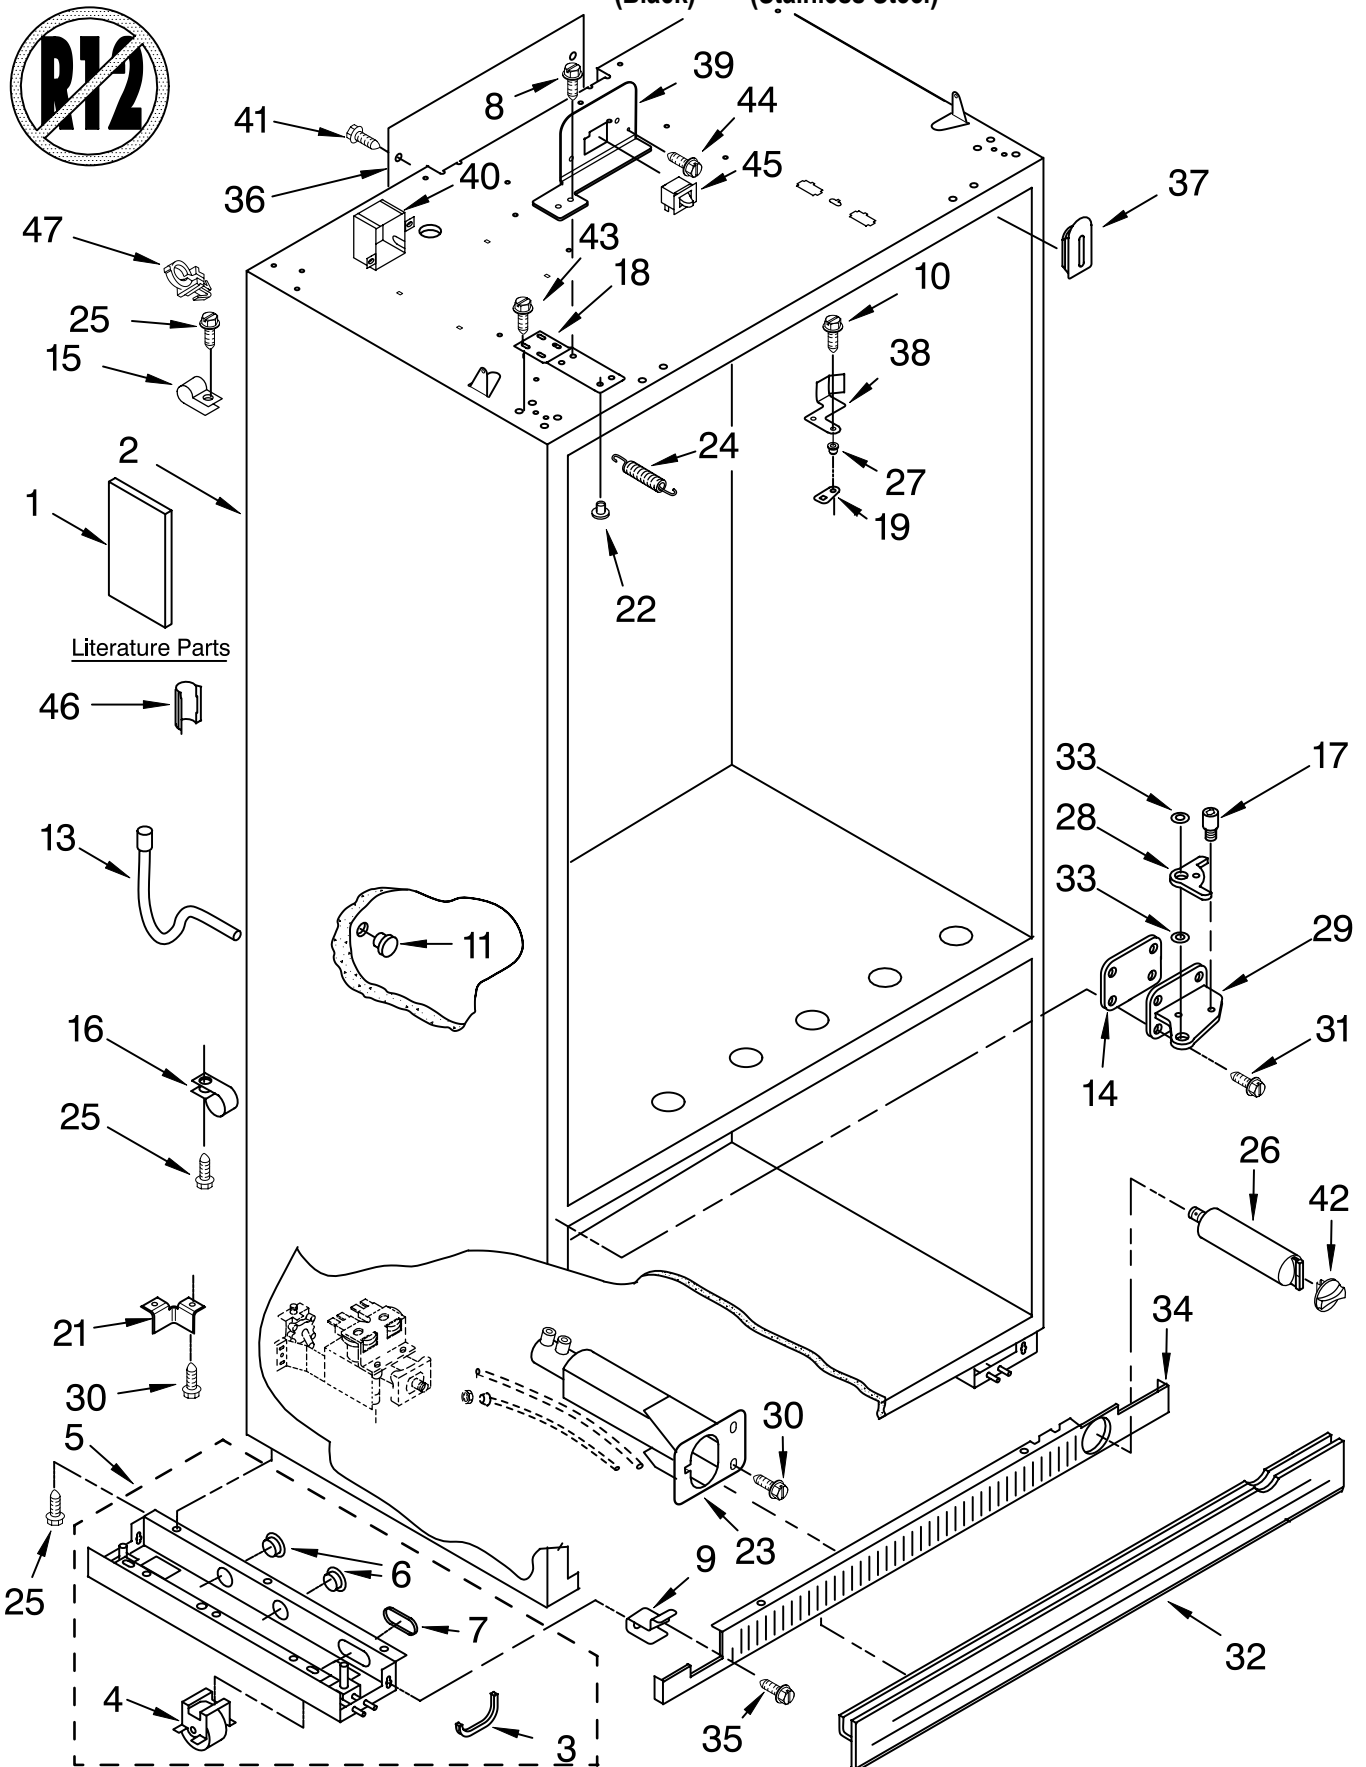

CABINET PARTS
For Models: KBLC36FKB01, KBLC36FKS01
(Black) (Stainless Steel)

36" BOTTOM MOUNT
BUILT IN REFRIGERATOR

Literature Parts

FOR ORDERING INFORMATION REFER TO PARTS PRICE LIST

CABINET PARTS

For Models: KBLC36FKB01, KBLC36FKS01
(Black) (Stainless Steel)

FOR ORDERING INFORMATION REFER TO PARTS PRICE LIST

CABINET AND BREAKER TRIM PARTS

For Models: KBLC36FKB01, KBLC36FKS01
(Black) (Stainless Steel)

Illus. No.	Part No.	DESCRIPTION
1		Cabinet, Trim Right Side
	2215919B	Black
	2215919S	Stainless Steel
3	1163283	Screw
4	2254724	Cabinet, Trim (Bottom)
5	486194	Screw
6	2003645	Cabinet, Trim Top
7		Breaker Trim (Not Serviced)
8	2005782	Cover, Hinge
9	2005925	Seal-Trim, Side
10		Cabinet Trim, Left Side
	2215936B	Black
	2215936S	Stainless Steel
11	489464	Screw, 8-18 x 1/2