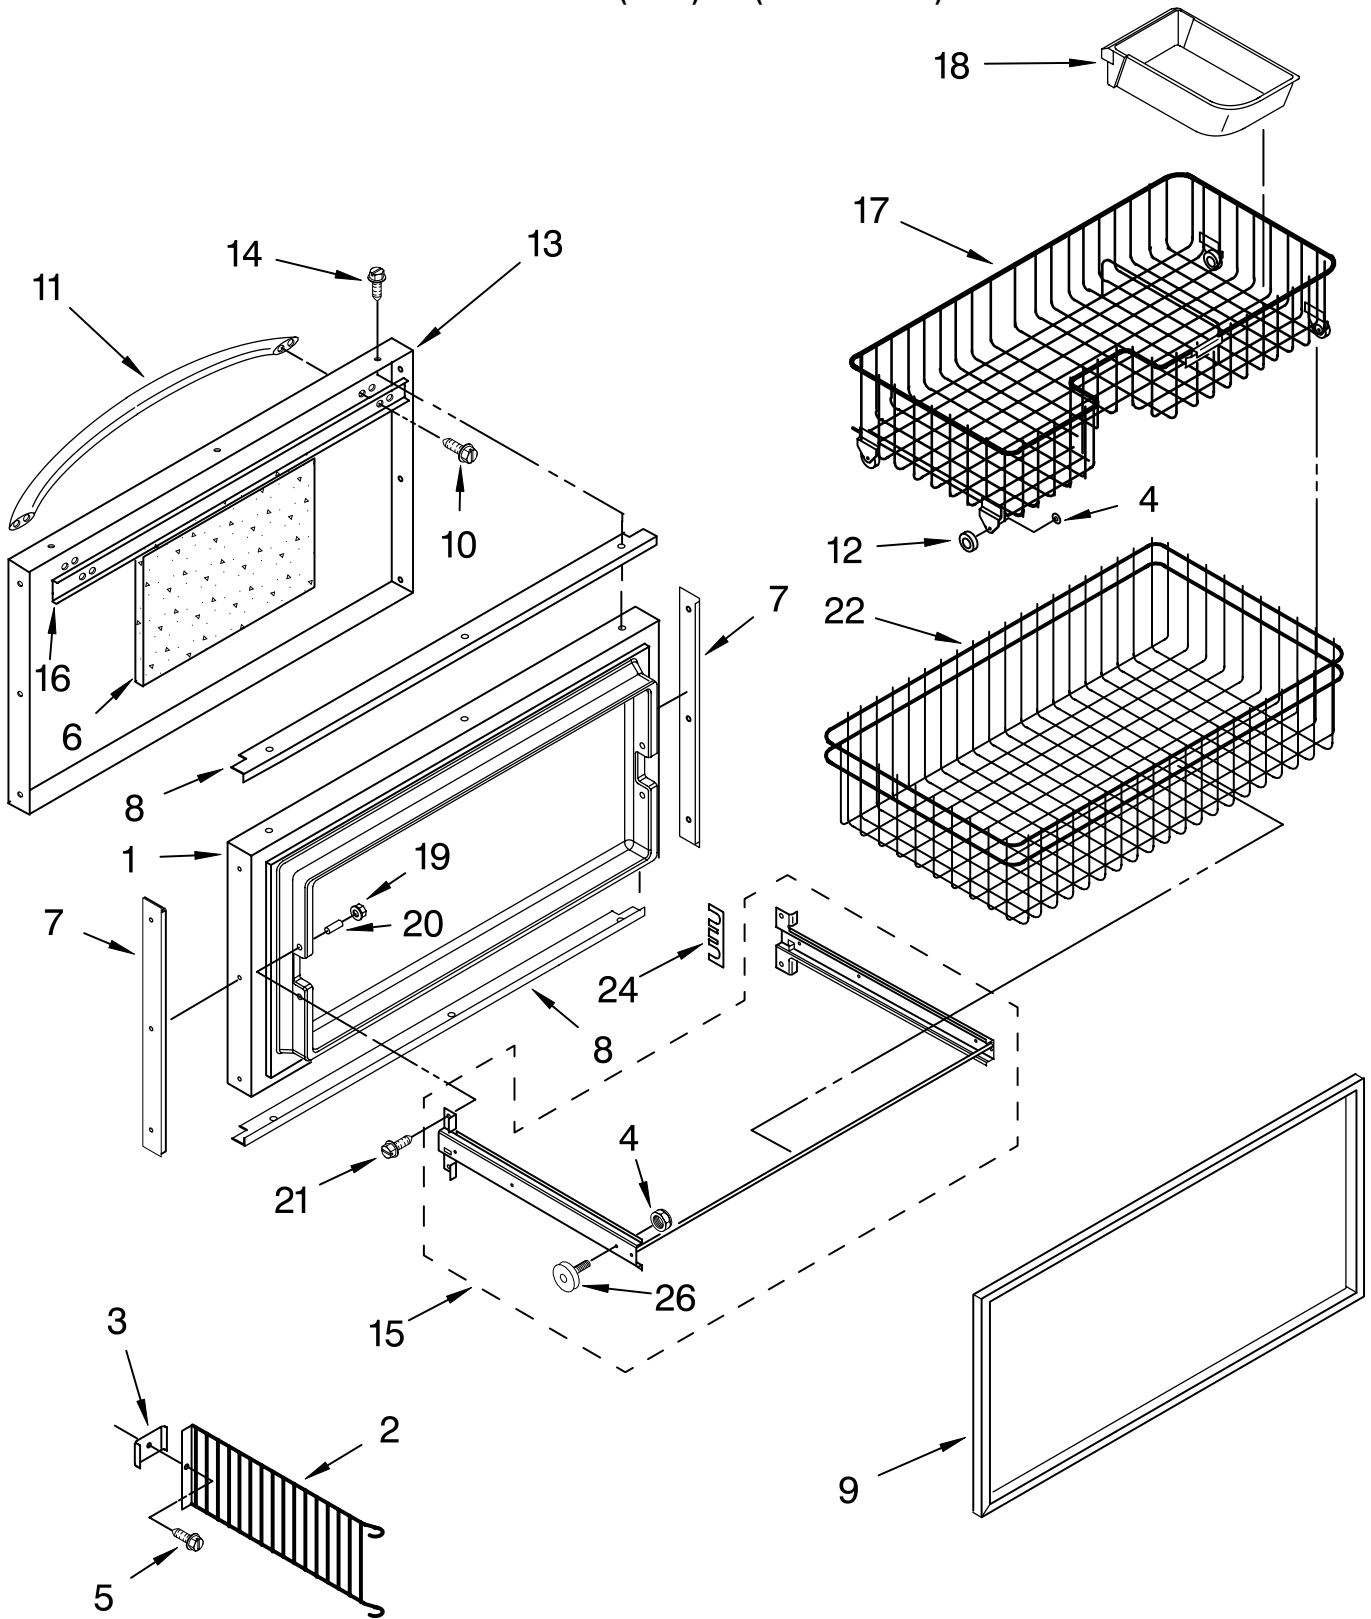

FREEZER DOOR AND BASKET PARTS

For Models: KBLC36FKB01, KBLC36FKS01
(Black) (Stainless Steel)

FOR ORDERING INFORMATION REFER TO PARTS PRICE LIST

FREEZER DOOR AND BASKET PARTS

For Models: KBLC36FKB01, KBLC36FKS01
(Black) (Stainless Steel)

Illus. No.	Part No.	DESCRIPTION
1	2188599	Freezer Door Panel (Includes Item 9)
2	2204525	Divider, Basket
3	2207429	Clamp, Divider
4	2207415	Nut, Crimp
5	488649	Screw
6	2005400	Filler, Foam
7	2221031	Spacer, Door Edge – Side
8	2221033	Spacer, Door Edge Top & Bottom
9	2188533	Door Gasket, Magnetic
10	308544	Screw, 10–24 x 1/2
11		Handle, Door
	2209095B	Black
	2005290	Stainless Steel
12	2204542	Roller
13		Skin, Door
	2209106B	Black
	2005399	Stainless Steel
14		Screw, 8–15 x 1/2
	8281252	Black
	8281250	Stainless Steel
15	2207533	Bracket, Assembly Freezer Basket
16	2209202	Plate, Handle
17	2005376	Basket, Upper
18	2174124	Pan, Ice Cube
19	2207454	Nut, Hex
20	2207471	Bushing
21	3400507	Screw
22	2006244	Basket, Freezer Lower
24	2207576	Spacer
26	2207550	Roller

FOR ORDERING INFORMATION REFER TO PARTS PRICE LIST