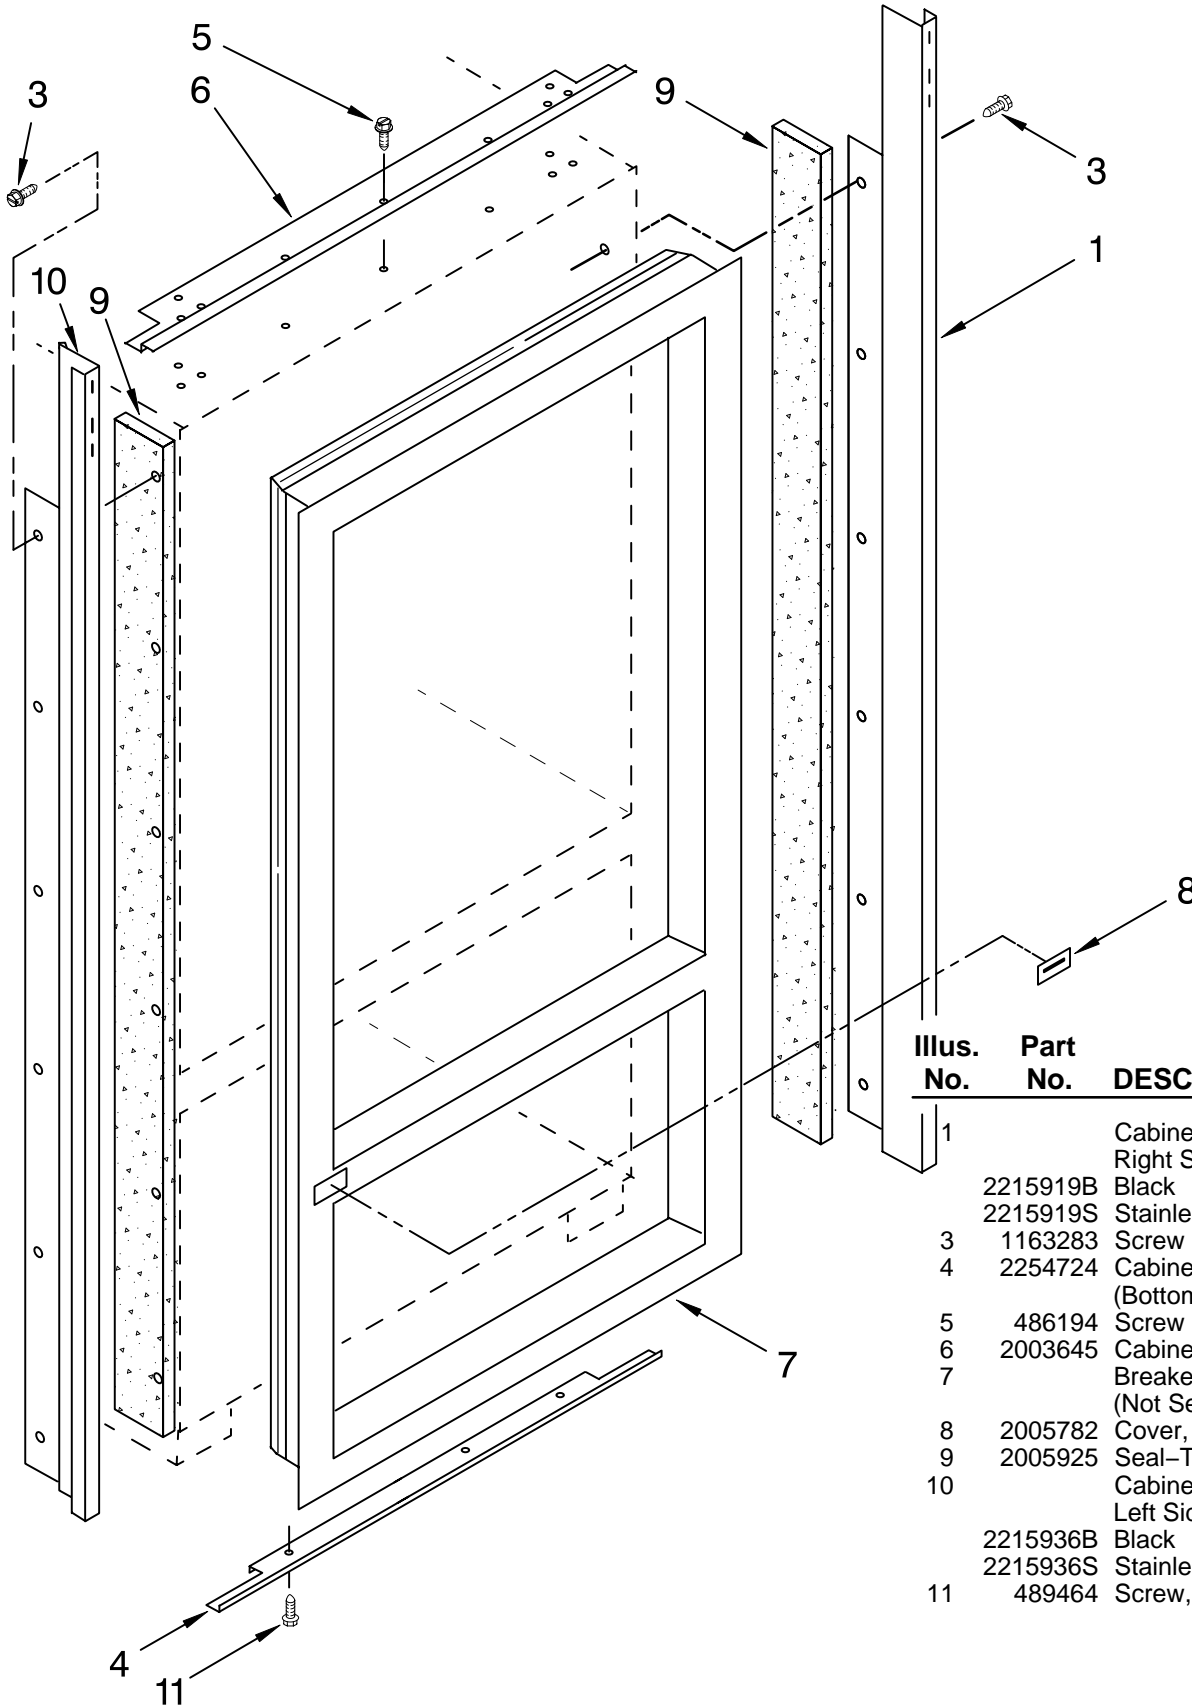

CABINET PARTS
For Models: KBLC36FKB01, KBLC36FKS01
(Black) (Stainless Steel)

36" BOTTOM MOUNT
BUILT IN REFRIGERATOR

Literature Parts

FOR ORDERING INFORMATION REFER TO PARTS PRICE LIST

CABINET PARTS

For Models: KBLC36FKB01, KBLC36FKS01
(Black) (Stainless Steel)

FOR ORDERING INFORMATION REFER TO PARTS PRICE LIST

CABINET AND BREAKER TRIM PARTS

For Models: KBLC36FKB01, KBLC36FKS01
(Black) (Stainless Steel)

Illus. No.	Part No.	DESCRIPTION
1		Cabinet, Trim Right Side
	2215919B	Black
	2215919S	Stainless Steel
3	1163283	Screw
4	2254724	Cabinet, Trim (Bottom)
5	486194	Screw
6	2003645	Cabinet, Trim Top
7		Breaker Trim (Not Serviced)
8	2005782	Cover, Hinge
9	2005925	Seal-Trim, Side
10		Cabinet Trim, Left Side
	2215936B	Black
	2215936S	Stainless Steel
11	489464	Screw, 8-18 x 1/2