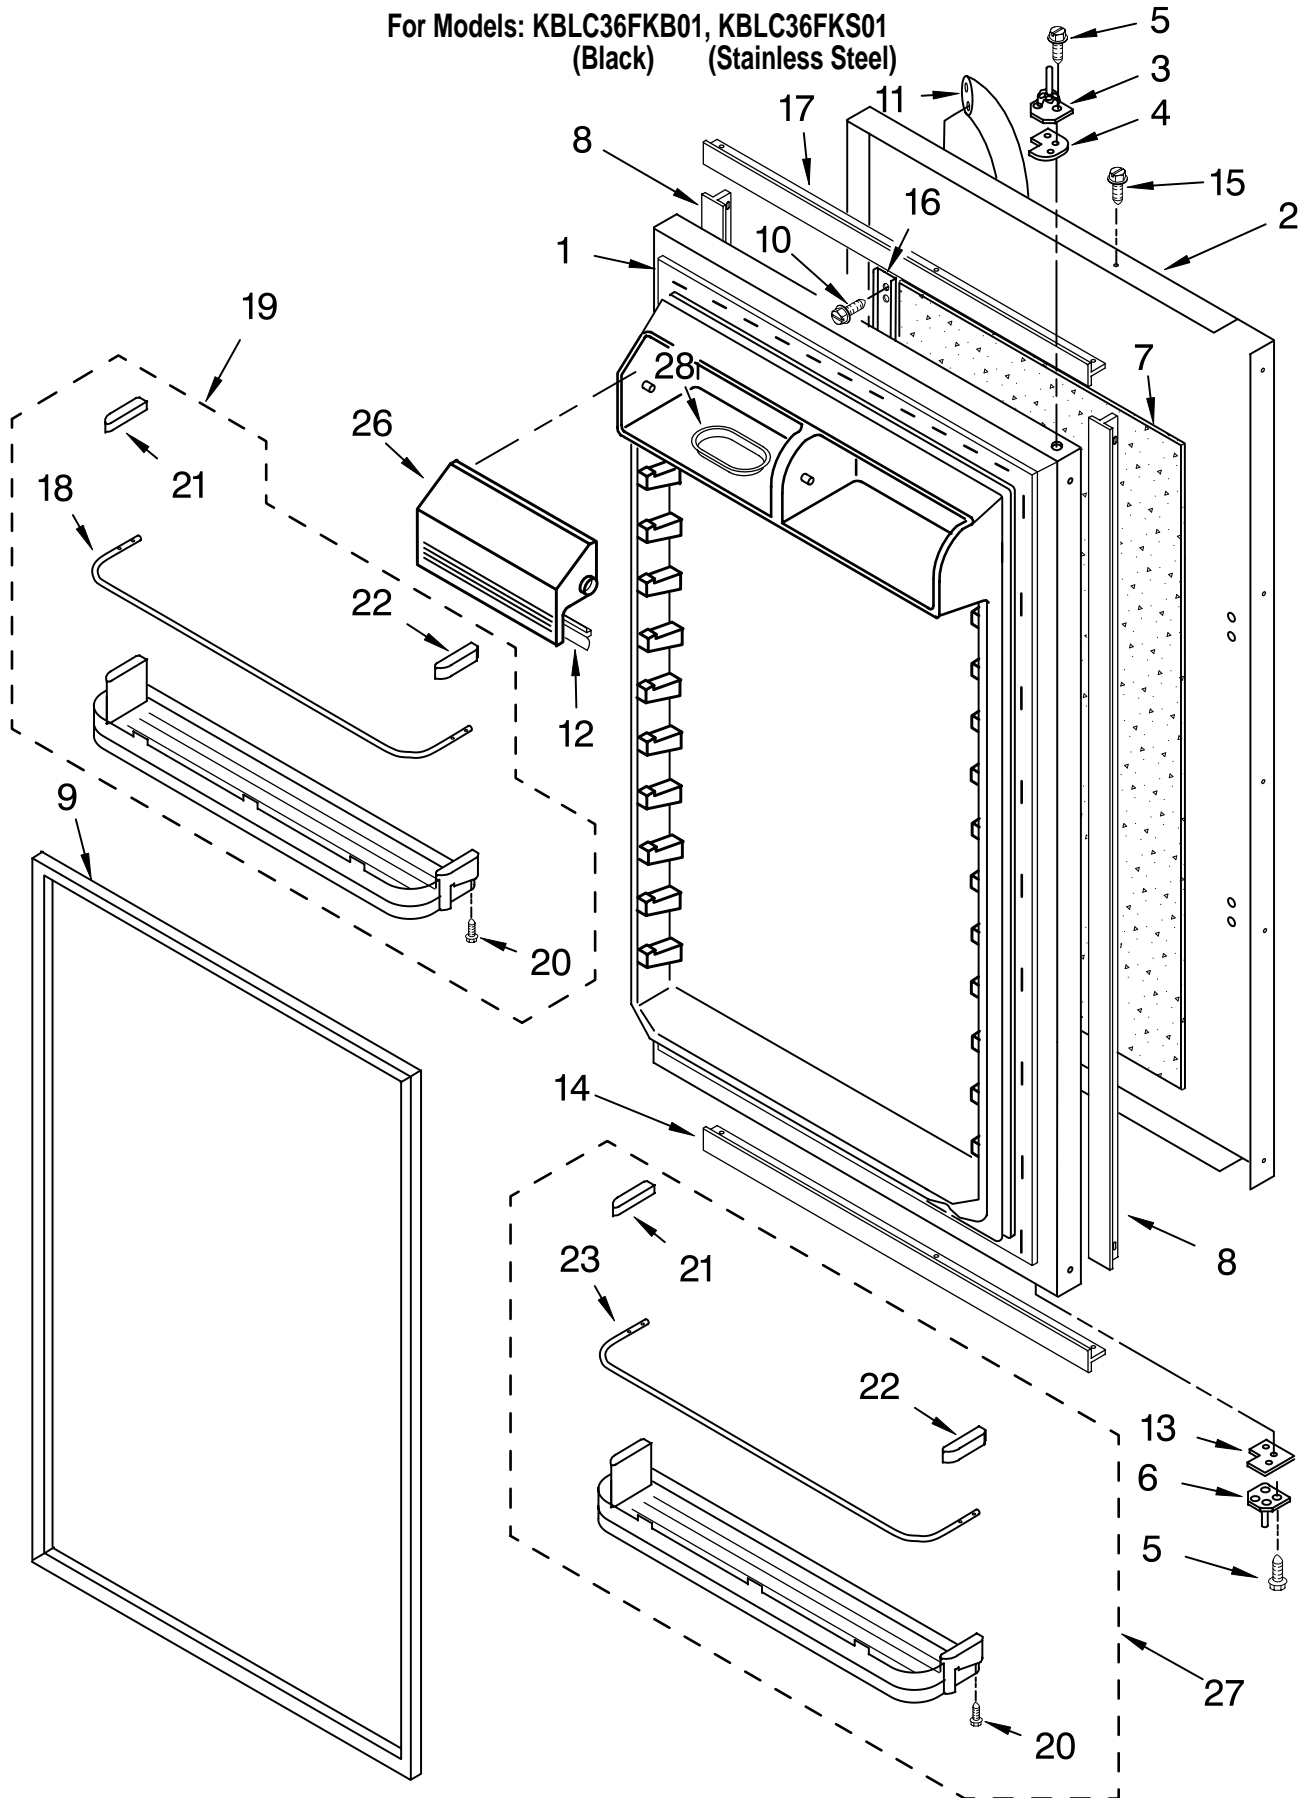

REFRIGERATOR DOOR PARTS

For Models: KBLC36FKB01, KBLC36FKS01
(Black) (Stainless Steel)

FOR ORDERING INFORMATION REFER TO PARTS PRICE LIST

REFRIGERATOR DOOR PARTS

For Models: KBLC36FKB01, KBLC36FKS01
(Black) (Stainless Steel)

Illus. No.	Part No.	DESCRIPTION
1	2188600	Refrigerator Door (Includes Item 9)
2		Skin, Door
	2209105B	Black
	2005396	Stainless Steel
3	2005171	Hinge Assembly, Top
4	2004520	Spacer-Hinge, Top
5	489282	Screw, 10-32 x .750
6	2003985	Hinge Assembly, Bottom
7	2005397	Filler, Foam
8	2221032	Spacer, Door Edge - Side (2)
9	2188532	Door Gasket, Magnetic
10	308544	Screw, 10-24 x 1/2
11		Handle, Door
	2209095B	Black
	2005290	Stainless Steel
12	2005982	Gasket (2)
13	2003982	Spacer-Hinge, Bottom
14	2221029	Spacer, Door Edge - Bottom
15		Screw, 8-15 x 1/2
	8281252	Black
	8281250	Stainless Steel
16	2209202	Plate, Handle
17	2221030	Spacer, Door Edge - Top
18	2005482	Tube, Door Shelf
19	2005417	Shelf, Door (2)
20	489276	Screw, 8-18 x .750
21	2005542	End Cap, Left
22	2005541	End Cap, Right
23	2006152	Tube, Door Shelf (Gallon)
26	2005983	Door, Utility Bin (2) (Includes Item 12)
27	2006154	Door Shelf, Gallon
28	2165792	Butter Tray

FOR ORDERING INFORMATION REFER TO PARTS PRICE LIST