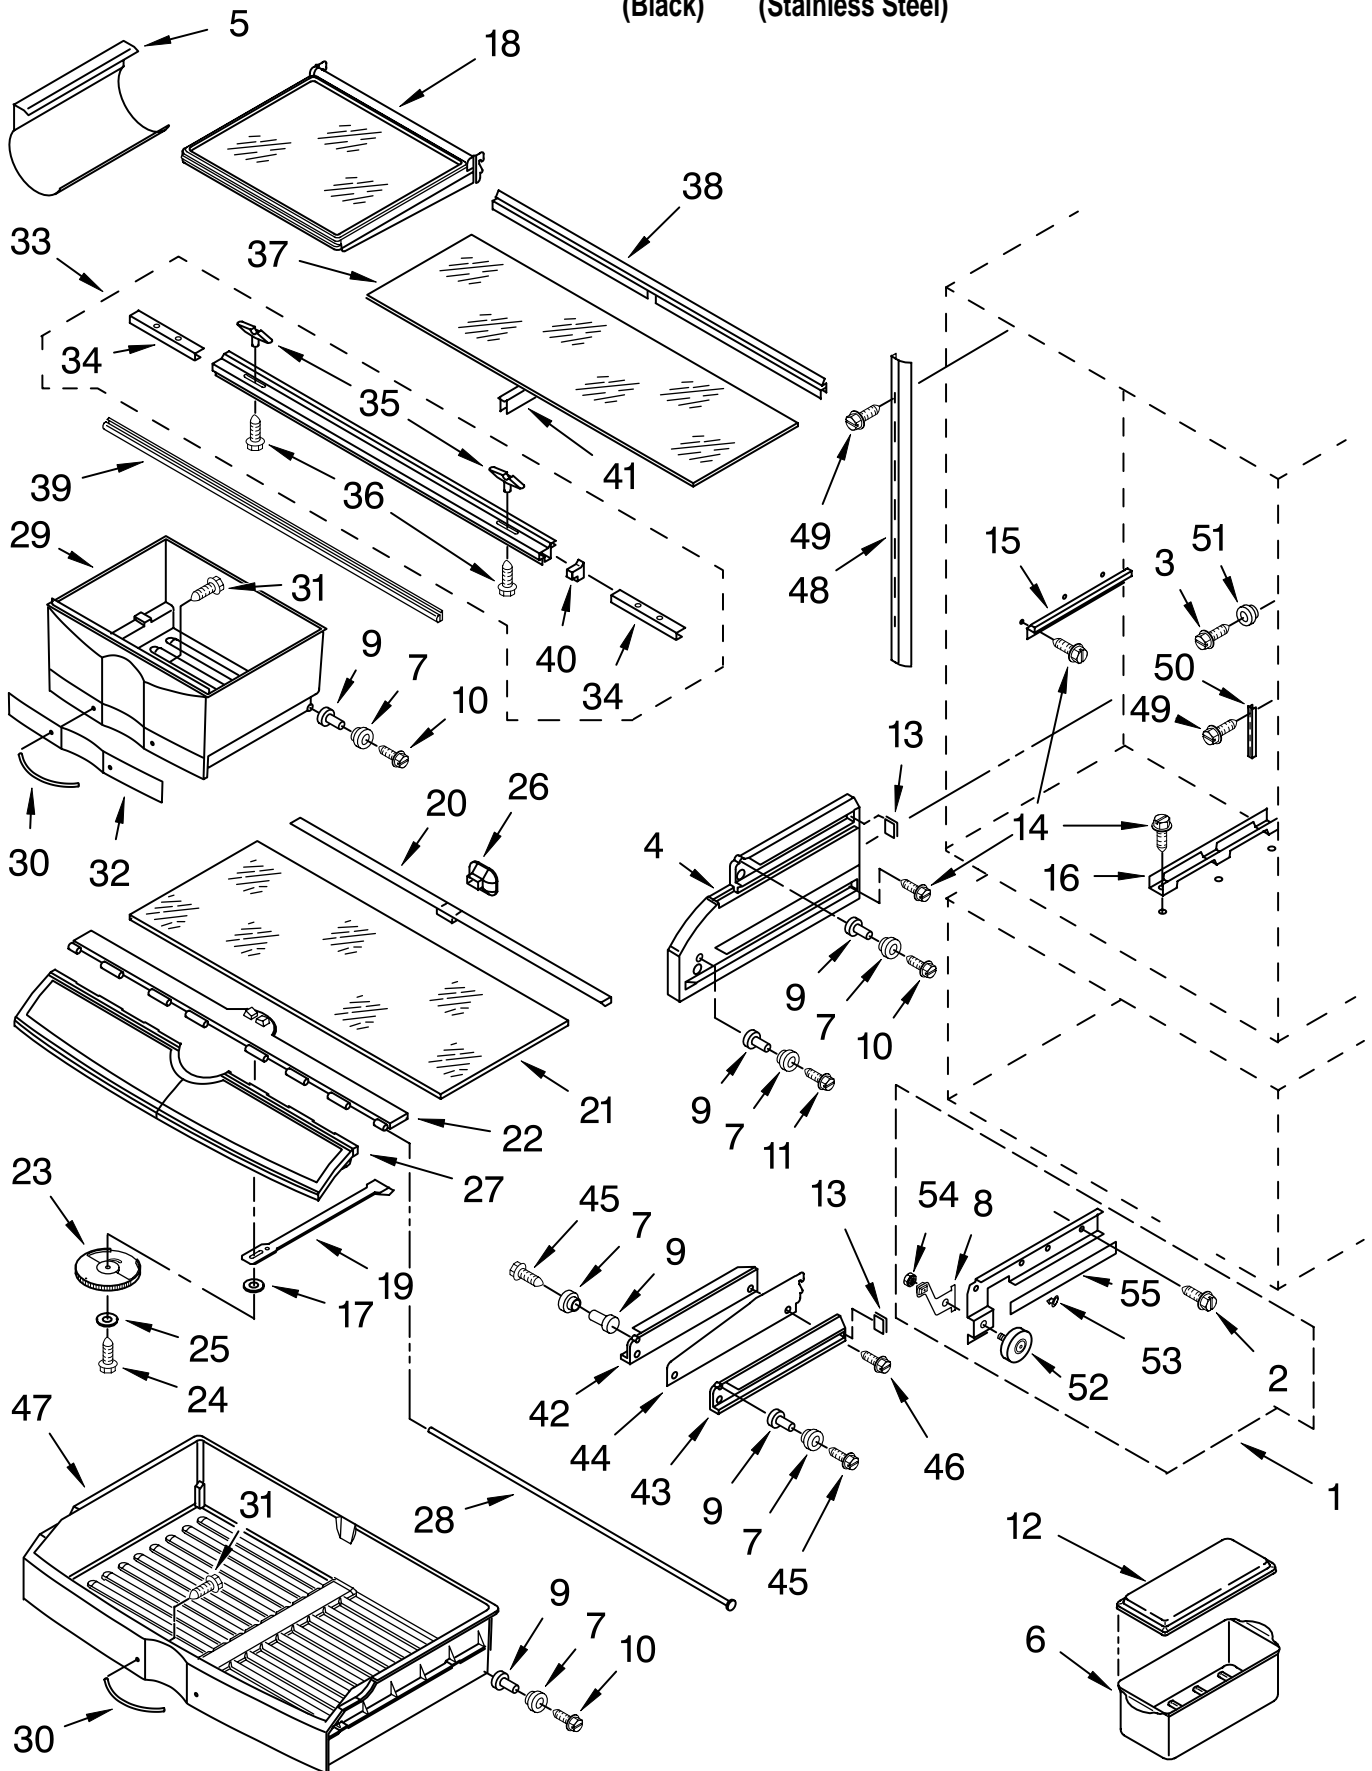

REFRIGERATOR SHELF PARTS

For Models: KBLC36FKB01, KBLC36FKS01
(Black) (Stainless Steel)

FOR ORDERING INFORMATION REFER TO PARTS PRICE LIST

REFRIGERATOR SHELF PARTS

For Models: KBLC36FKB01, KBLC36FKS01
(Black) (Stainless Steel)

Illus. No.	Part No.	DESCRIPTION	Illus. No.	Part No.	DESCRIPTION	Illus. No.	Part No.	DESCRIPTION
1		Slide, Freezer Basket	20	2005151	Rail-Rear, Deli	38	2005478	Rail-Rear, Crisper Shelf
	2221278	Right Side	21	2005152	Glass Shelf, Deli			
	2221279	Left Side	22	2220883	Rail-Front, Deli	39	2005479	Seal-Front, Crisper Shelf
2	9751808	Screw, 8-15 x 1.00	23	2005415	Control Knob, Deli	40	2005984	Insulation, Crisper Rail
3	8281158	Screw, 8-18 x 1.375	24	2006235	Screw, 10-16 x .375	41	2005985	Baffle-Center, Crisper Shelf
4		Spacer, Crisper Right Side	25	2006252	Washer	42	2005794	Center Support, Left Half
	2005138	Right Side	26	2005165	Connector, Deli Pan	43	2005795	Center Support, Right Half
	2005139	Left Side	27	2222655	Lid, Deli Pan	44	2005796	Bracket, Center Support
5	2179404	Rack, Wine	28	2005923	Hinge Rod, Deli Pan	45	2003478	Screw, 10-16 x .625
6	2216625	Egg Bin	29	2005157	Crisper Pan	46	2006235	Screw, 10-16 x .375
7	2188212	Roller	30	2005480	Handle, Crisper Pan	47	2222741	Deli Pan
8		Spacer, Bracket Right	31	2006253	Screw, 8-32 x .340	48	2005410	Ladder, Shelf (4)
	2221280	Right	32	2005986	Overlay, Crisper Pan	49	2006475	Screw,
	2221281	Left	33	2220885	Rail-Front, Crisper Shelf	50	2005797	Ladder, Crisper Support
9	2174478	Eyelet, Roller	34	2005425	Vent, Crisper Shelf	51	2196483	Shelf Stud (Includes Item 3)
10	489211	Screw, 10-16 x .750	35	2005413	Slide-Humidity, Crisper Shelf	52	2221260	Roller
11	489261	Screw	36	2006254	Screw, 6-19 x .250	53	2207522	Bumper
12	2169935	Cover	37	2005477	Glass, Crisper Shelf	54	2207415	Nut
13	1113169	Roller Stop				55	2207569	Shim
14	486194	Screw						
15	2005987	Support, Crisper Shelf (2)						
16	2006454	Rail, Deli Center						
17	2207549	Washer						
18	2005571	Shelf (4)						
19	2005429	Air Damper, Deli						

FOR ORDERING INFORMATION REFER TO PARTS PRICE LIST