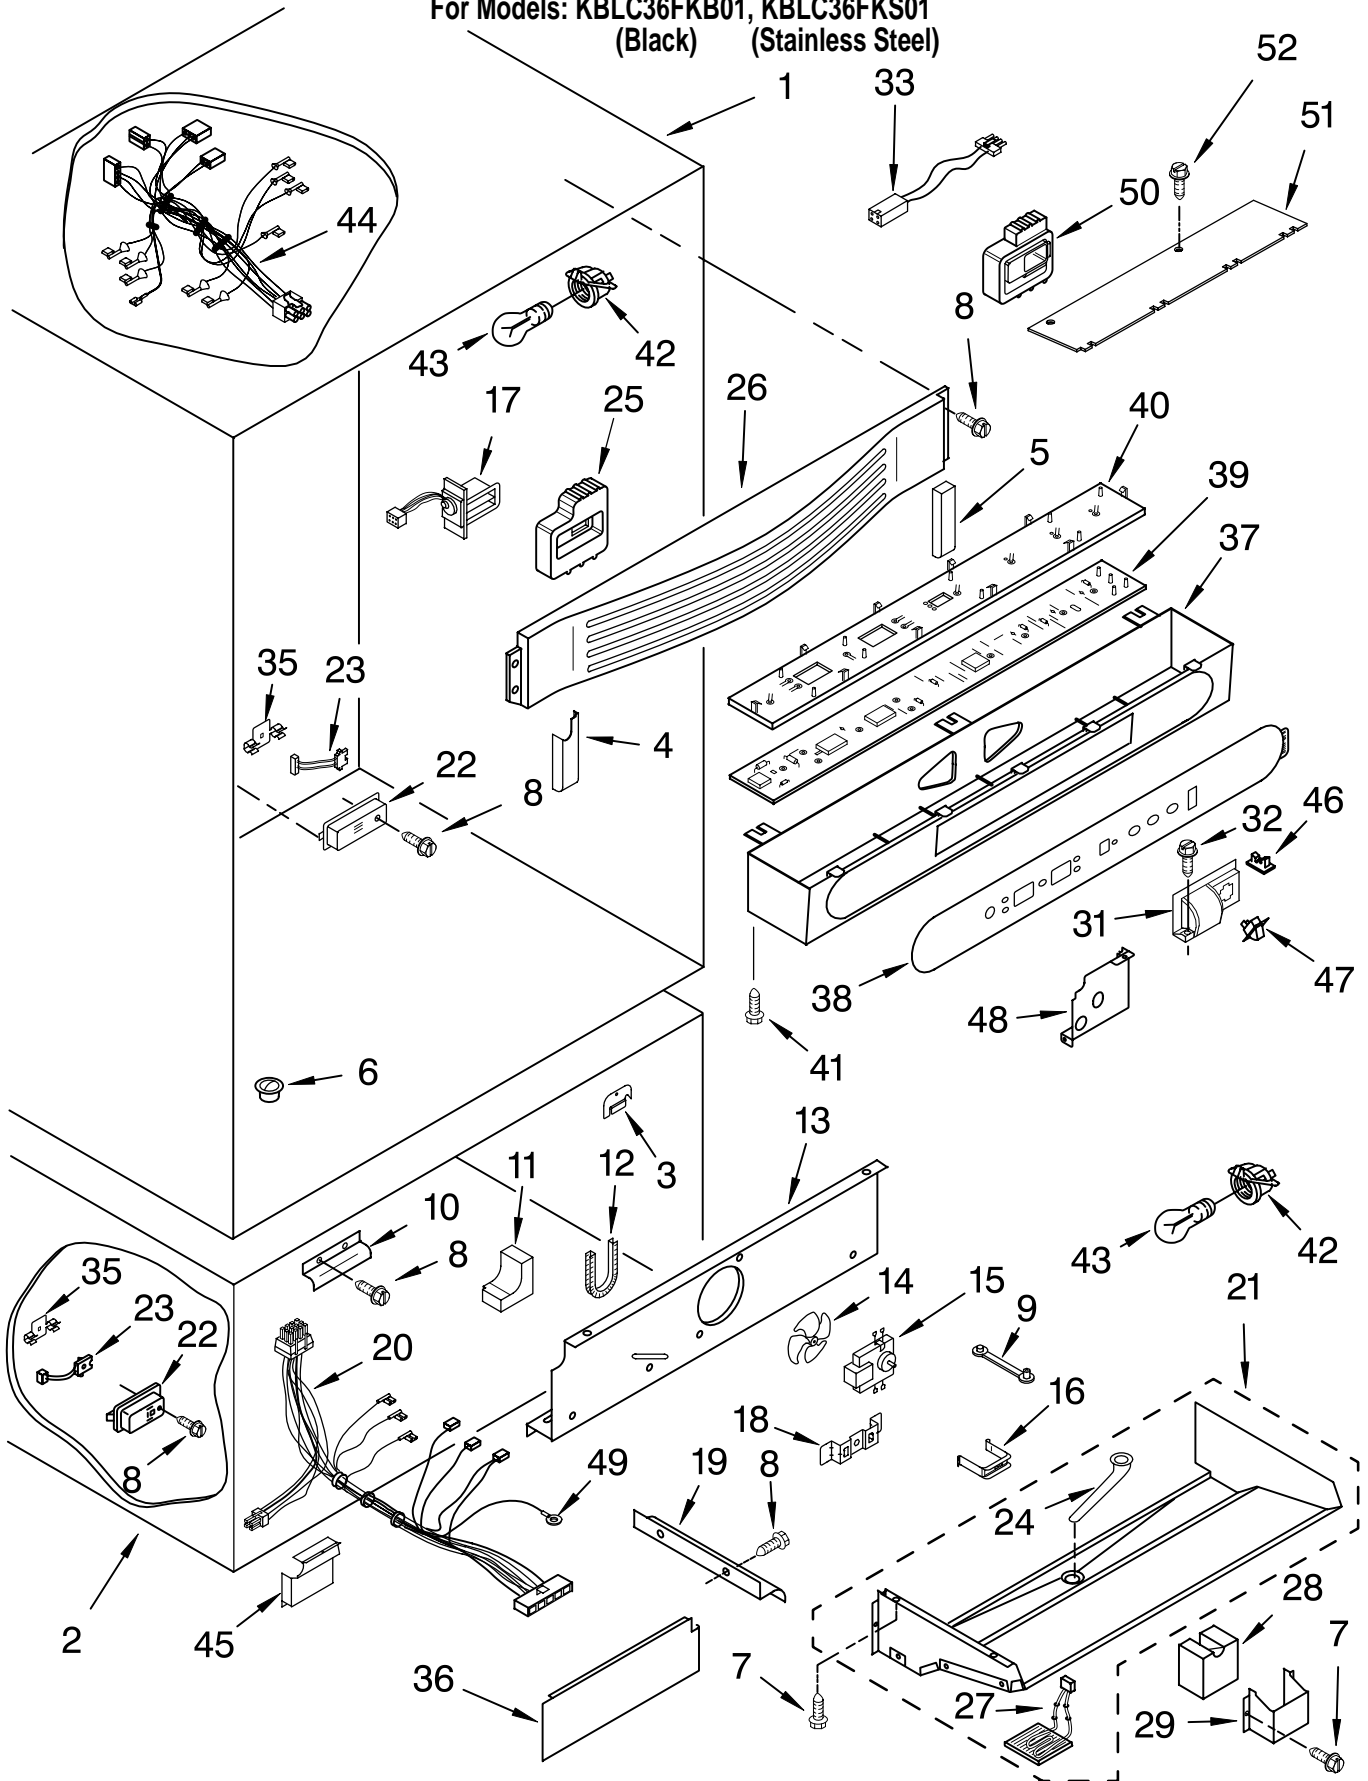

LINER PARTS

For Models: KBLC36FKB01, KBLC36FKS01
(Black) (Stainless Steel)

FOR ORDERING INFORMATION REFER TO PARTS PRICE LIST

LINER PARTS

For Models: KBLC36FKB01, KBLC36FKS01
(Black) (Stainless Steel)

Illus. No.	Part No.	DESCRIPTION	Illus. No.	Part No.	DESCRIPTION	Illus. No.	Part No.	DESCRIPTION
1		Liner, Refrigerator (Not Servicable)	17	2221296	Air Baffle Assembly	36	2215612	Cover, Air Duct
2		Liner, Freezer (Not Servicable)	18	2215503	Bracket	37	2215816	Control Panel
3	2215610	Cover, Heat Exchanger	19	8201595	Wiring Channel	38	2221064	Overlay, Control Panel
4	2215827	Diffuser Cap, Left Side	20	2221261	Wiring Harness, Freezer	39	2209159	Circuit Board (User Interface)
5	2005931	Diffuser Cap, Right Side	21	2215833	Cover, Evaporator Assembly	40	2215670	Slide, Control Box
6	2171846	Release Valve	22	1116793	Cover, Thermistor	41	489464	Screw
7	487539	Screw, 8-15 x 1/2	23	2213442	Thermistor	42	2162085	Socket, Light
8	486194	Screw	24	2209208	Drain Tube, Condensate	43	2160708	Light Bulb
9	2208968	Motor, Grommet	25	2215530	Insulation, Baffle	44	2187424	Harness, Control Box
10	2006148	Wiring Channel, Freezer Rear	26	2215531	Cover, Air Diffuser	45	8201534	Channel, Wiring Freezer Light
11	2215844	Foam, Fan Shroud	27	2204595	Heater-Tube, Drain	46	1115375	Clip, Wiring
12	2215910	Grommet, Flexible	28	2204538	Insulation, Tube Drain	47	1115373	Switch, Rocker
13	2215606	Shroud, Evaporator Fan	29	2204537	Cover, Tube Drain	48	2005792	Wiring Cover, Icemaker
14	2169142	Blade, Fan	31	2215835	Housing, Switch	49	2187378	Defrost Bi-Metal
15	2208939	Motor, Fan	32	1157158	Screw, 8-18 x 3/8	50	2215829	Diffuser Assembly
16	2155590	Retainer, Fan Motor	33	2187377	Wire, Jumper	51	2221121	Support, Control Box
			35	2209204	Clip, Thermistor	52	489006	Screw

FOR ORDERING INFORMATION REFER TO PARTS PRICE LIST