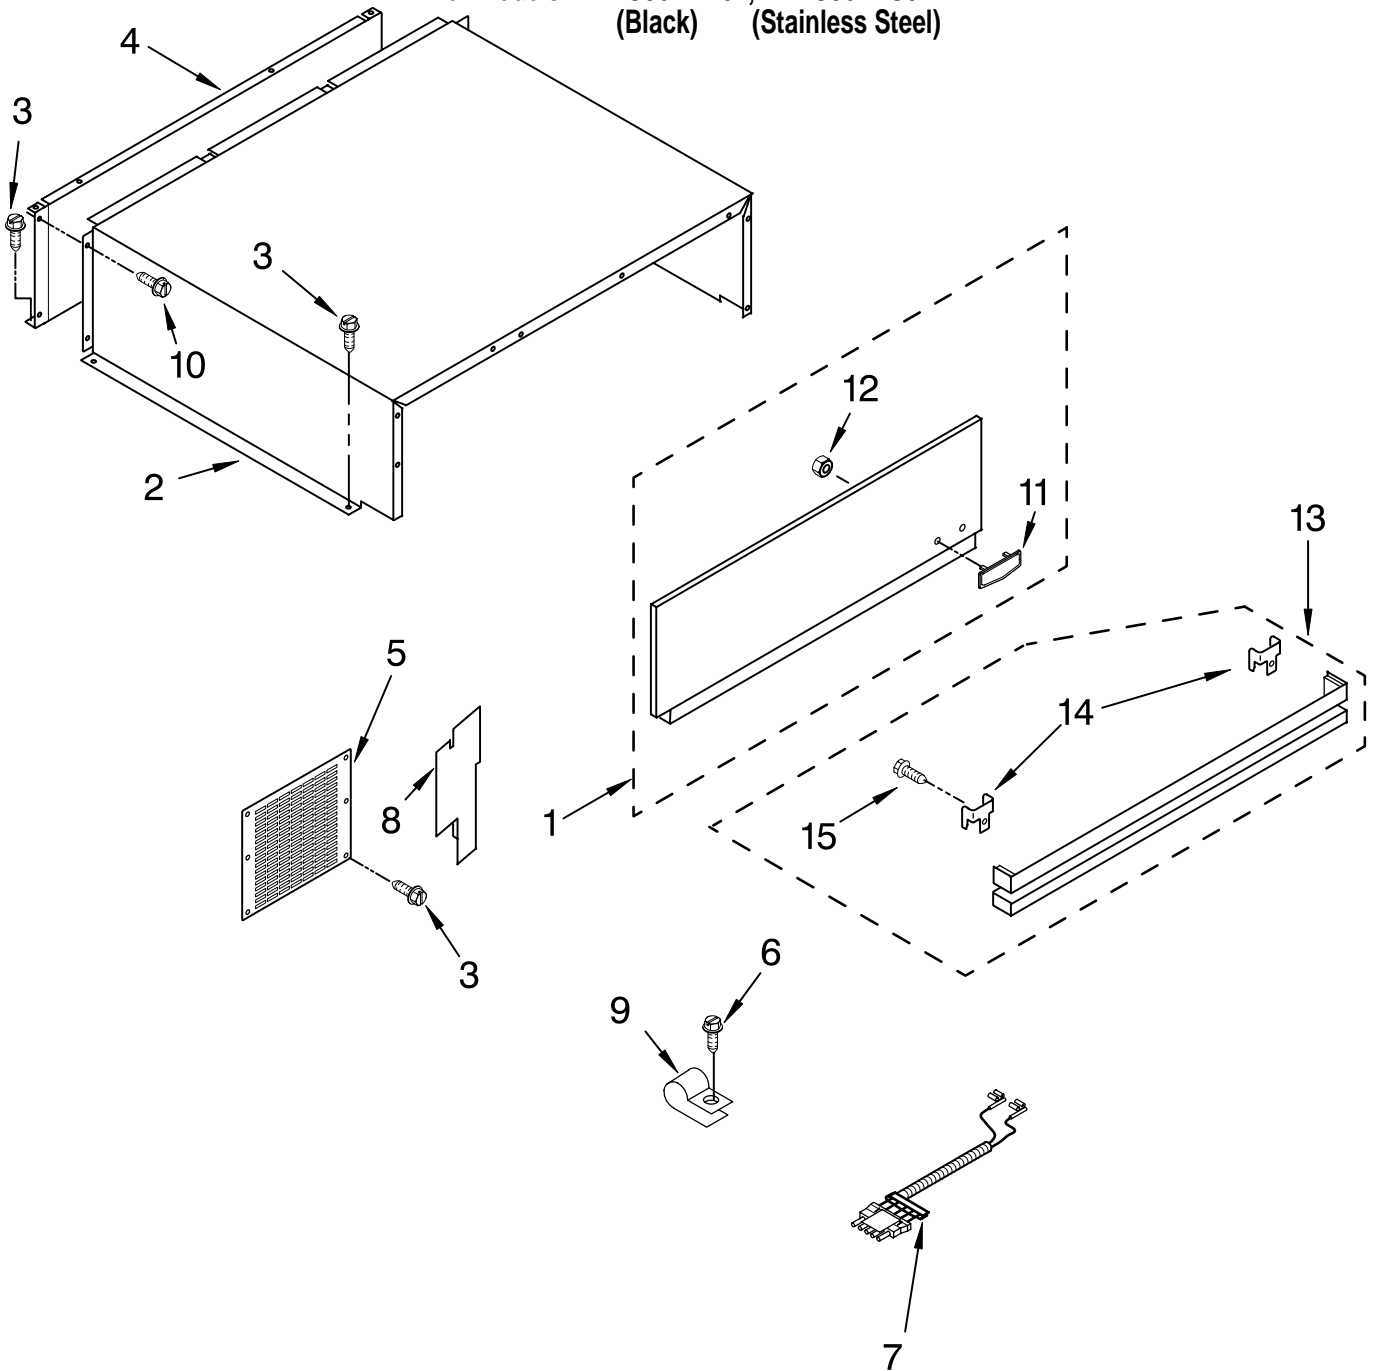

FOR ORDERING INFORMATION REFER TO PARTS PRICE LIST

CABINET AND BREAKER TRIM PARTS

For Models: KBLC36FKB01, KBLC36FKS01
(Black) (Stainless Steel)

Illus. No.	Part No.	DESCRIPTION
1		Cabinet, Trim Right Side
	2215919B	Black
	2215919S	Stainless Steel
3	1163283	Screw
4	2254724	Cabinet, Trim (Bottom)
5	486194	Screw
6	2003645	Cabinet, Trim Top
7		Breaker Trim (Not Serviced)
8	2005782	Cover, Hinge
9	2005925	Seal-Trim, Side
10		Cabinet Trim, Left Side
	2215936B	Black
	2215936S	Stainless Steel
11	489464	Screw, 8-18 x 1/2

FOR ORDERING INFORMATION REFER TO PARTS PRICE LIST

TOP GRILLE AND UNIT COVER PARTS

For Models: KBLC36FKB01, KBLC36FKS01
(Black) (Stainless Steel)

Illus. No.	Part No.	DESCRIPTION	Illus. No.	Part No.	DESCRIPTION	Illus. No.	Part No.	DESCRIPTION
1		Top Grille Assembly	5	2209492	Guard, Wiring	11	2005292	Nameplate
	2220996B	Black	6	487415	Screw	12	2004333	Nut
	2215952S	Stainless Steel	7	2187423	Wire Assembly	13		Louver, Vent
2	2209490	Cover, Unit	8	8201530	Baffle-Air, Condenser		2215969B	Black
3	1157158	Screw, 8-18 x 3/8	9	489348	Clamp		2215969S	Stainless Steel
4	2215830	Back Panel	10	488908	Screw, 10-12 x 1/2	14	2005483	Bracket, Louver
						15	488879	Screw 8-32 x 5/16