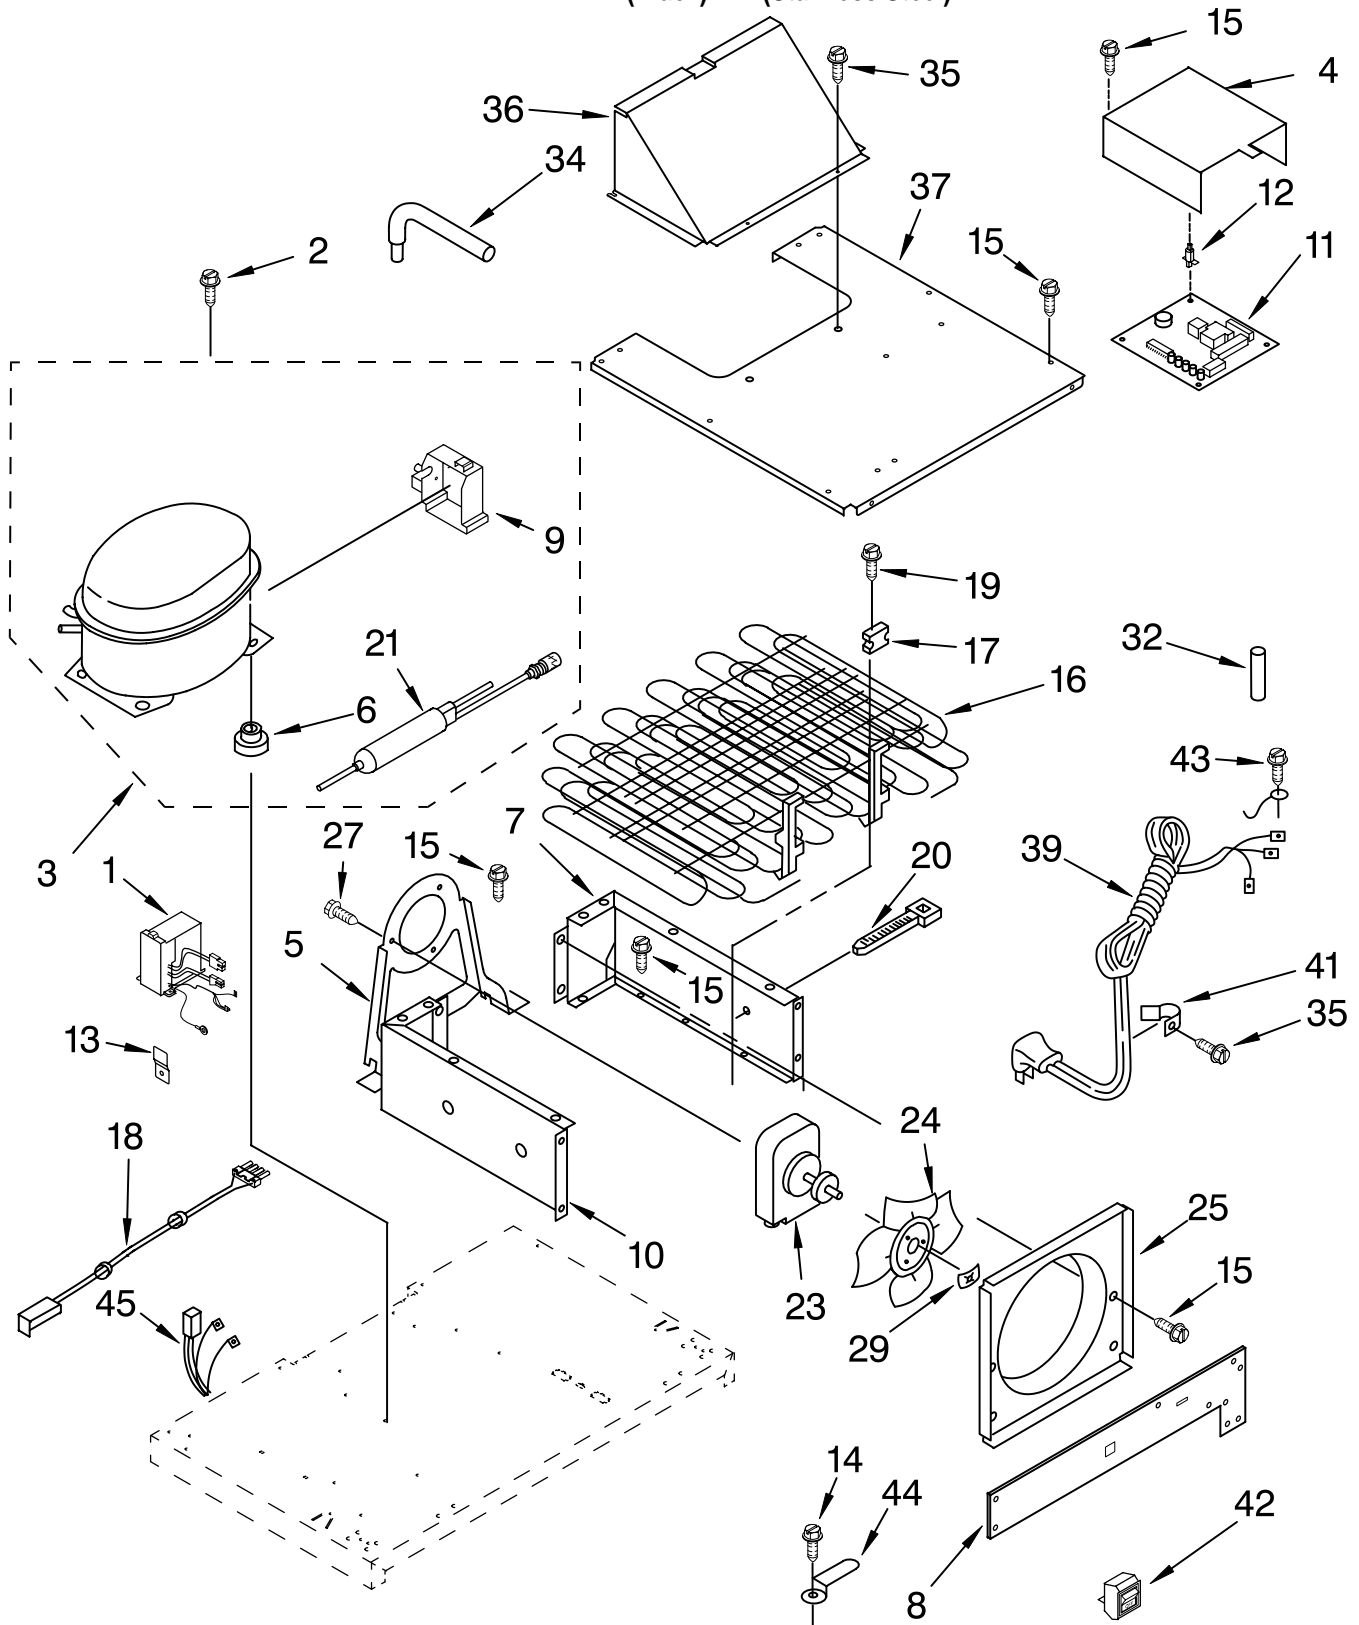

UPPER UNIT PARTS

For Models: KBLC36FKB01, KBLC36FKS01
(Black) (Stainless Steel)

FOR ORDERING INFORMATION REFER TO PARTS PRICE LIST

UPPER UNIT PARTS

For Models: KBLC36FKB01, KBLC36FKS01
(Black) (Stainless Steel)

Illus. No.	Part No.	DESCRIPTION
1	2209324	Inverter Box
2	489373	Screw, Compressor Mounting (4)
3	2208937	Compressor (Includes Items 6, 9 & 21) (Also Order 876765 Tube Kit)
4	2199929	Housing, Control Board
5	2215641	Bracket, Fan Motor
6	1100826	Grommet, Mounting
7	2209038	Shroud, Condenser (Right)
8	2215665	Panel, Condenser Front
9	2215676	Terminal Cover
10	2209037	Shroud, Condenser (Left)
11	2254740	Control Board
12	2203075	Spacer (5)
13	2209493	Bracket, Inverter Box
14	486899	Screw
15	1157158	Screw
16	2209062	Condenser

Illus. No.	Part No.	DESCRIPTION
17	943447	Grommet (4)
18	2187422	Wire, Jumper
19	488208	Screw
20	857547	Wire Tie
21	2199167	Drier
23	2206036	Motor, Fan
24	2190685	Blade, Fan
25	2003169	Orifice, Fan
27	8281160	Screw
29	486692	Speed Nut
32	2000645	Sleeve, Condenser
34	2194319	Process, Tube
35	486194	Screw
36	2209495	Cover, Fan
37	2215628	Cover, Condenser
39	2003381	Service Cord
41	549193	Clamp, Cord
42	1113229	Switch, Power Disconnect
43	488879	Screw, Ground
44	653035	Clip, Cord Plug
45	2187418	Wiring Harness, Unit Compartment

Illus. No.	Part No.	DESCRIPTION
Following Parts Not Illustrated and Optional Parts Not Included		
	978025	Valve, Access (1/4")
	978026	Valve, Access (5/16")
	978027	Valve, Access (3/8")
	978028	Valve, Access (1/2")
	978029	Valve, Access (5/8")
	978030	Valve, Access (3/4")
	876764	Valve, Access (3/16")
REFRIGERANT CHARGE		
		6.75 oz. (R-134A)

FOR ORDERING INFORMATION REFER TO PARTS PRICE LIST