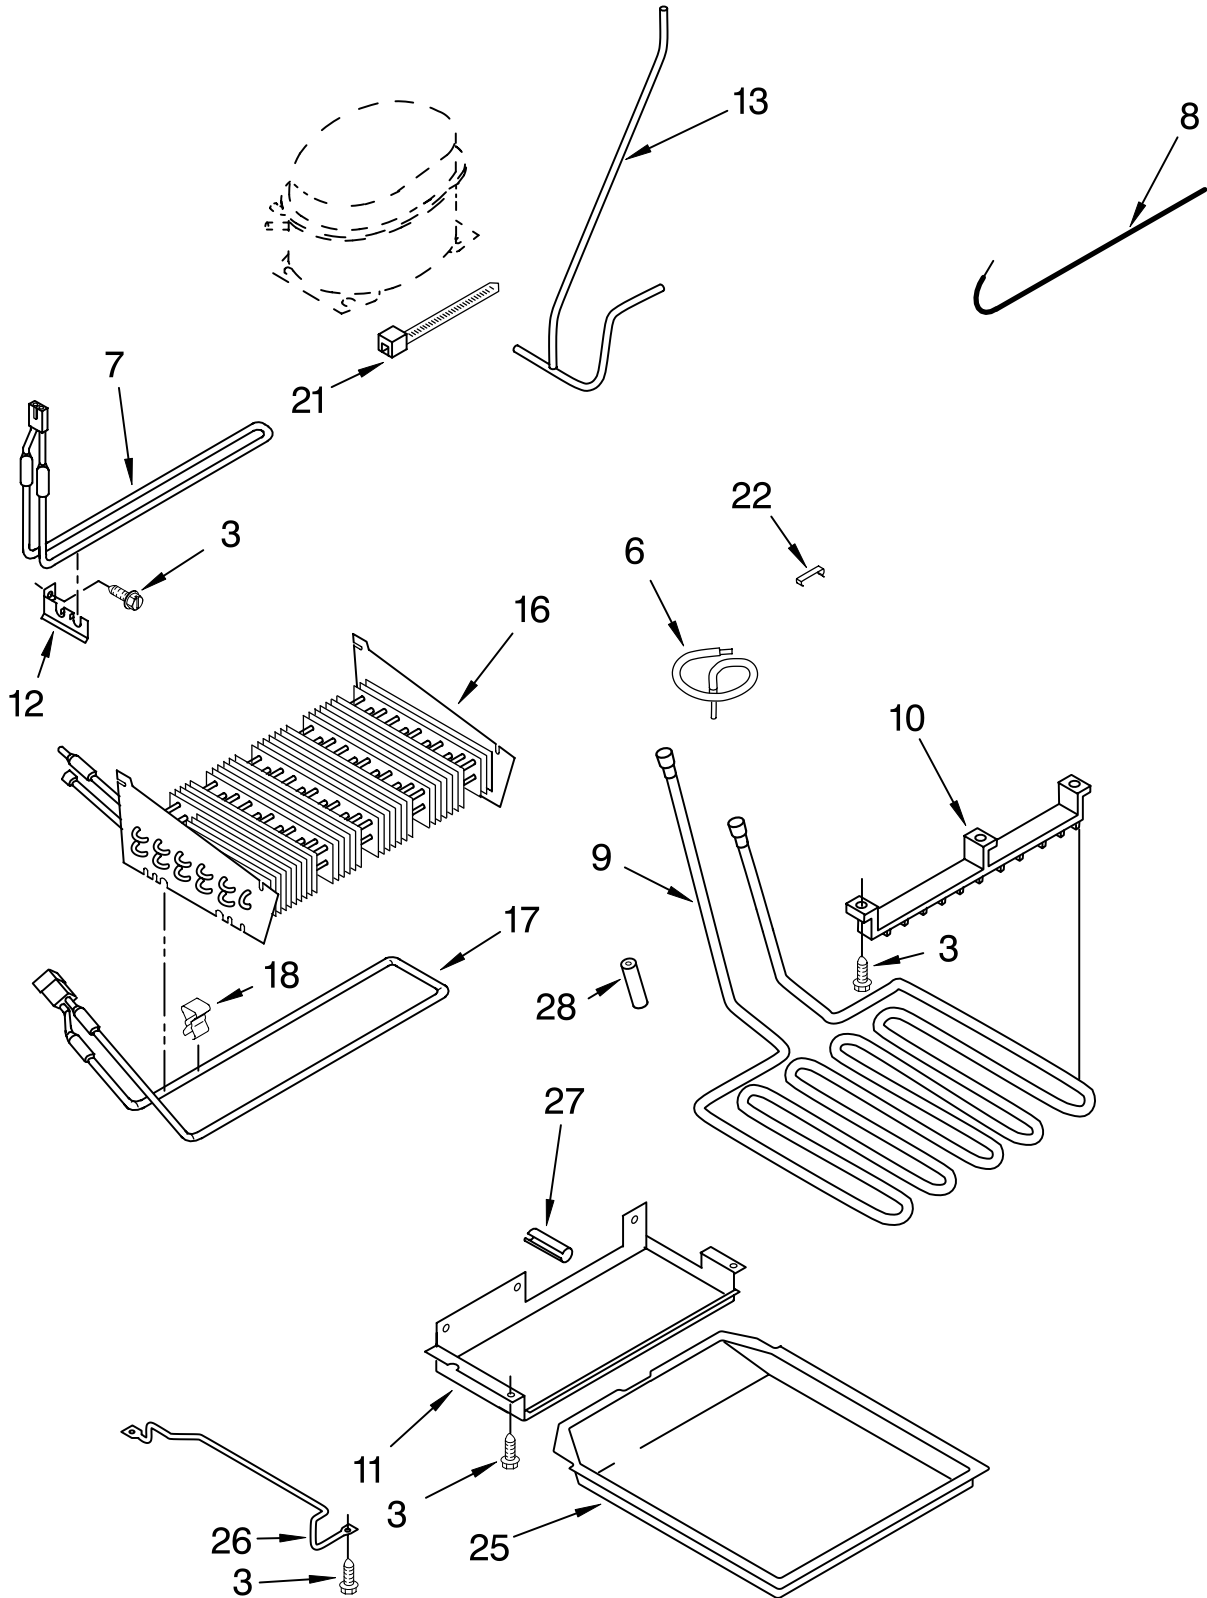

LOWER UNIT AND TUBE PARTS

For Models: KBLC36FKB01, KBLC36FKS01
(Black) (Stainless Steel)

FOR ORDERING INFORMATION REFER TO PARTS PRICE LIST

LOWER UNIT AND TUBE PARTS

For Models: KBLC36FKB01, KBLC36FKS01
(Black) (Stainless Steel)

<u>Illus.</u>	<u>Part</u>	
<u>No.</u>	<u>No.</u>	<u>DESCRIPTION</u>
3	486194	Screw
6	2209035	Suction Tube
7	2207486	Heater, Defrost (Rear)
8	2209454	Tube, Connect (Drier)
9	2209451	Heater, Drain Pan
10	2209450	Hanger, Heater
11	2005908	Shield, Drain Pan
12	2204543	Support, Heater
13	2209036	Tube, Discharge
16	2209465	Evaporator
17	2207485	Heater, Defrost (Front)
18	2204510	Clamp, Heater (2)
21	857547	Wire Tie
22	2215691	Clip, Heat Exchanger
25	2001264	Drain Pan
26		Bracket, Drain Pan
	1113206	Left
	1113207	Right
27	513942	Dampener
28	2215648	Damper, Heater

FOR ORDERING INFORMATION REFER TO PARTS PRICE LIST