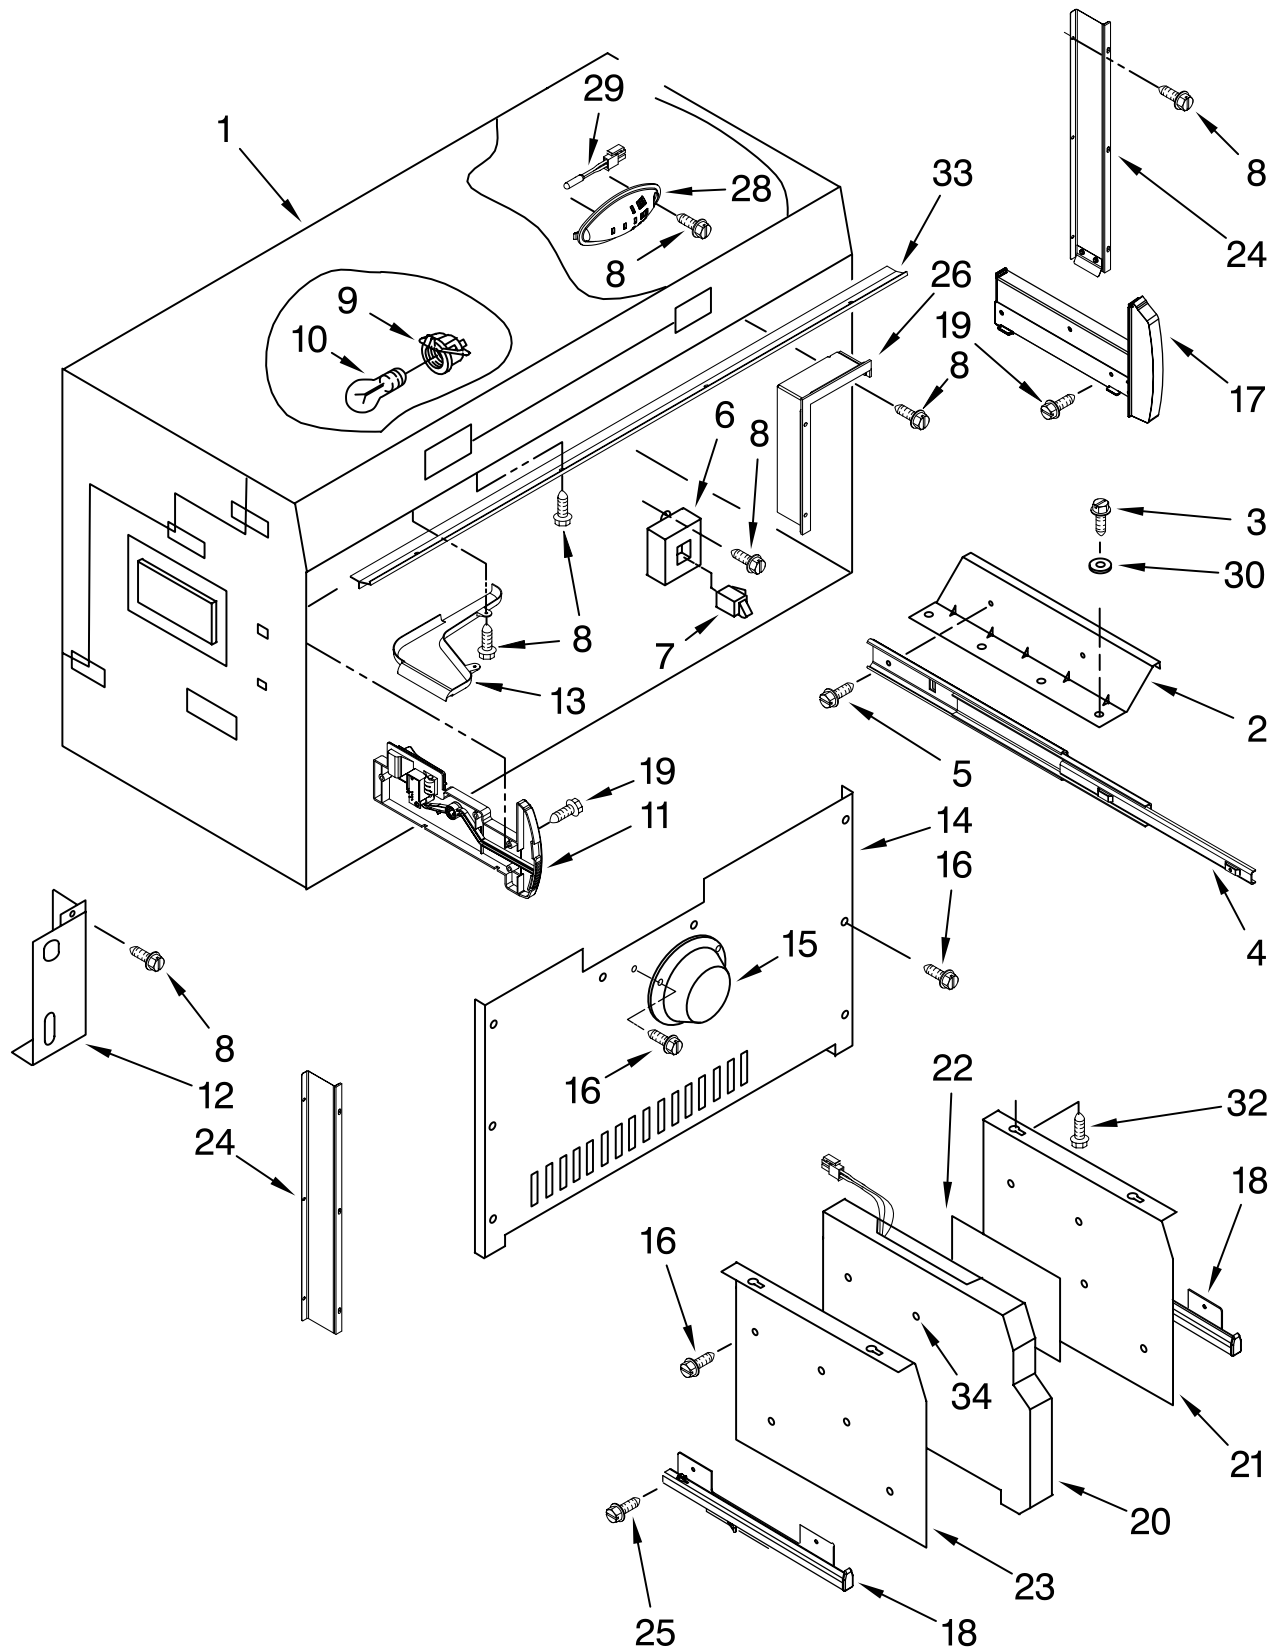

FREEZER LINER PARTS

For Model: KBLC36FTS00

(Stainless Steel)

FOR ORDERING INFORMATION REFER TO PARTS PRICE LIST

FREEZER LINER PARTS

For Model: KBLC36FTS00
(Stainless Steel)

Illus. No.	Part No.	DESCRIPTION
1		Liner, Freezer (Not Servicable)
2	2306425	Mounting Bracket, Drawer Slide (2)
3	W10071460	Screw
4	2320616	Drawer Slide, Freezer Basket (2)
5	W10061370	Screw
6	2314022	Cover, Light Switch
7	1118894	Switch, Rocker
8	486194	Screw
9	2223857	Socket, Light
10	2309101	Bulb, Light
11	2268299	Switch Assembly, Icemaker (Includes Emitter)
12	2306187	Cover, Wiring (Icemaker)
13	2317006	Duct, Air Flow (Icemaker)
14	2268380	Cover, Evaporator
15	2317829	Cover, Evaporator Fan
16	487539	Screw
17	2306106	Spacer, Drawer (Right Side)
18		Slide, Freezer Bin
	2306117	Left (2)
	2306116	Right (2)
19	488163	Screw
20	2317925	Divider, Freezer Bins (Includes Receiver)
21	2306104	Support, Slide (Right)
22	2317927	Shield
23	2306105	Support, Slide (Left)
24		Bracket, Evaporator Cover
	2320512	Left Side
	2327339	Right Side
25	488163	Screw
26	2317902	Bracket, Air Return
28	2317105	Cover, Thermistor
29	2188820	Thermistor
30	W10075920	Washer
32	8533928	Screw
33	W10135431	Air Deflector Asy
34	2198643	Lens, Receiver

FOR ORDERING INFORMATION REFER TO PARTS PRICE LIST