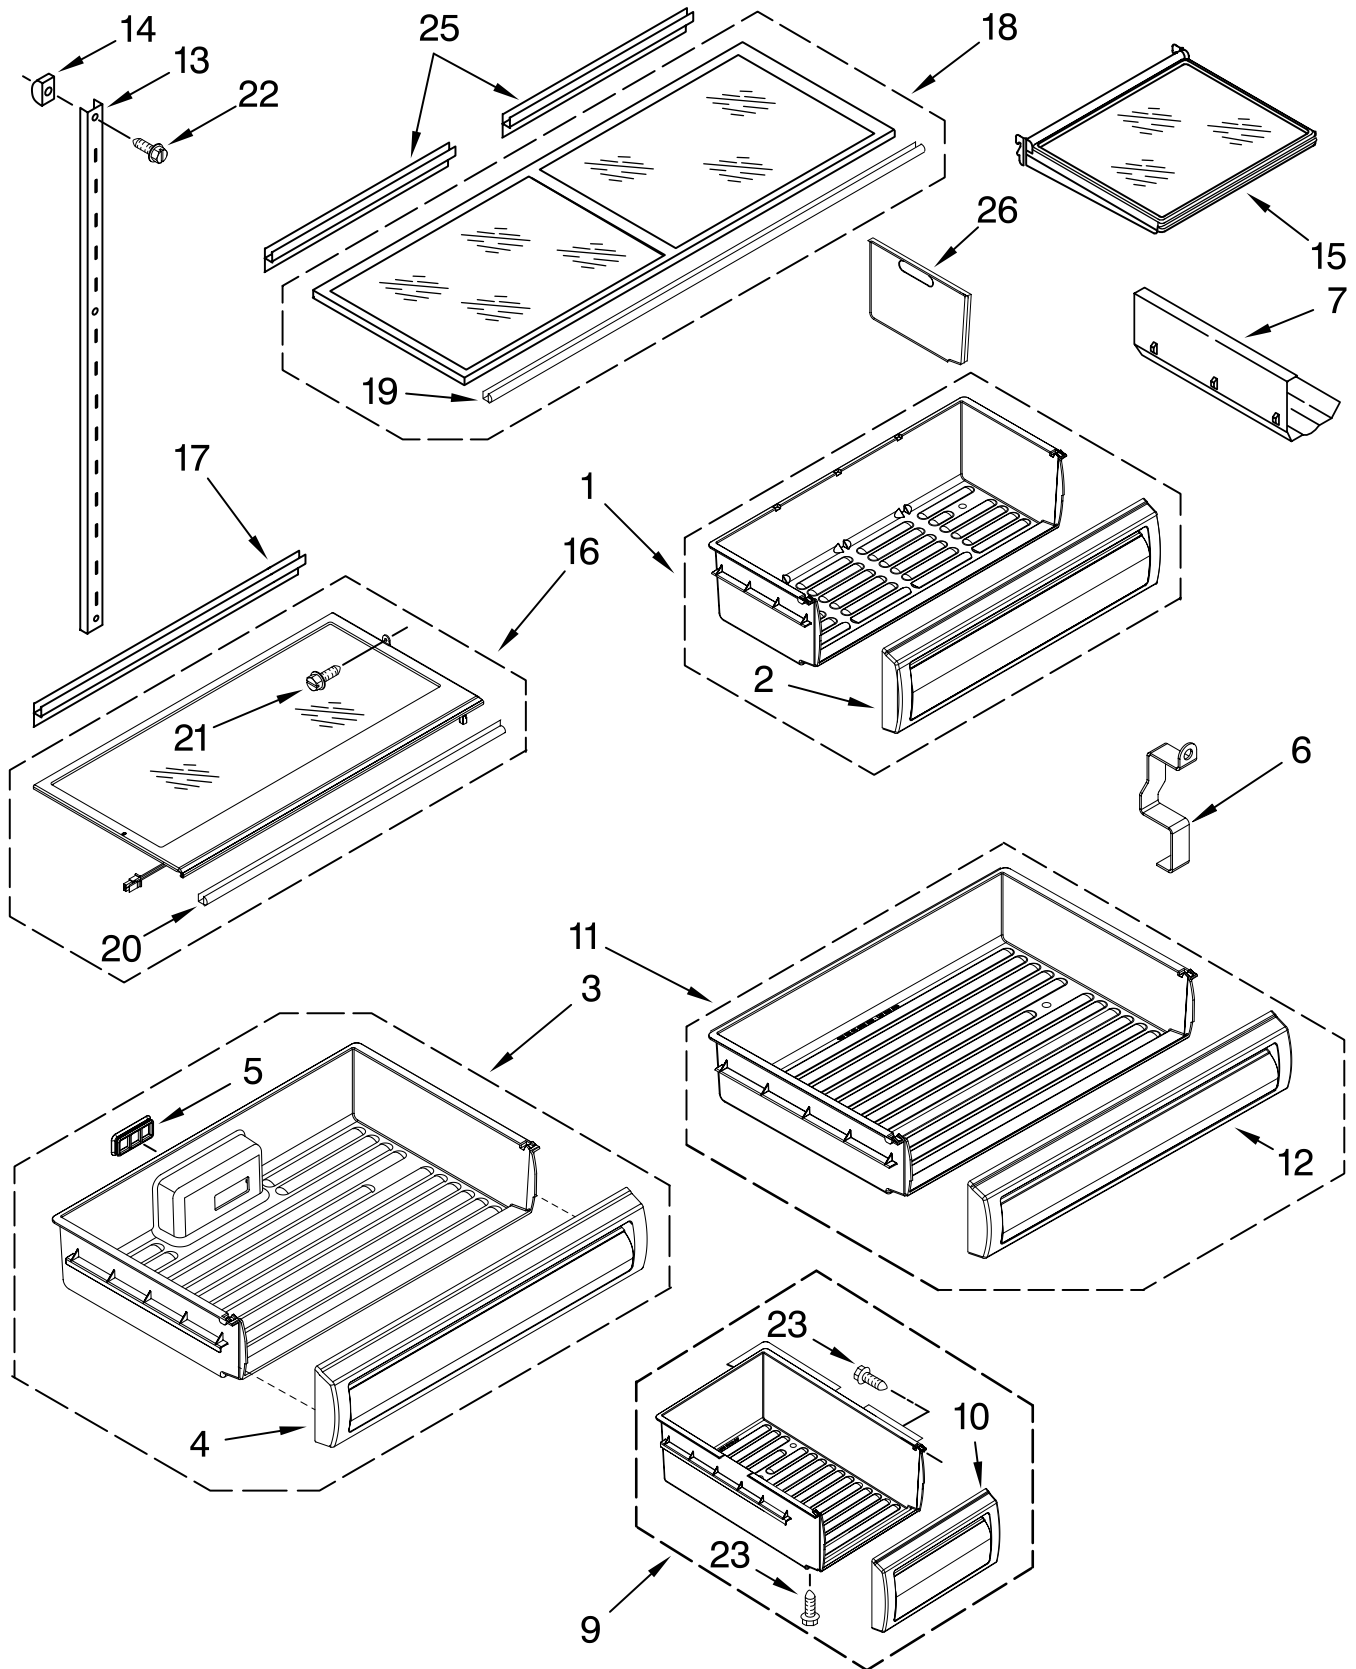

SHELF PARTS

For Model: KBLC36FTS00

(Stainless Steel)

FOR ORDERING INFORMATION REFER TO PARTS PRICE LIST

SHELF PARTS

For Model: KBLC36FTS00

(Stainless Steel)

Illus.	Part	
No.	No.	DESCRIPTION
1	2256375	Crisper Pan Assembly (Includes # 2)
2	2256374	Front, Crisper Pan
3	2268397	Deli Pan Assembly (Incl. #4 & 5)
4	2257548	Front, Deli Pan
5	2307810	Duct, Deli Pan
6		Clip, Bin
	2327394	Left
	2327393	Right
7	2179404	Rack, Wine
9	2306174	Ice Pan Assembly (Includes # 10)
10	2306175	Front, Ice Pan
11	2327512	Freezer Pan Assembly (Includes # 12)
12	2268383	Front, Freezer Pan
13	2327314	Ladder, Shelf (4)
14	520965	Support, Ladder
15	2309376	Shelf (4)
16	2308605	Cover, Deli Bin
	2327413	Insulation, Deli
17	2309399	Gasket, Rear
18	2268413	Cover, Crisper
19	2309397	Gasket, Front (Crisper Cover)
20	2309397	Gasket, Front (Deli Cover)
21	8281251	Screw
22	2006475	Screw
23	488886	Screw, 8-18 x 1/2
25	2309398	Gasket, Rear
26	2256474	Divider, (Crisper Pan)

FOR ORDERING INFORMATION REFER TO PARTS PRICE LIST