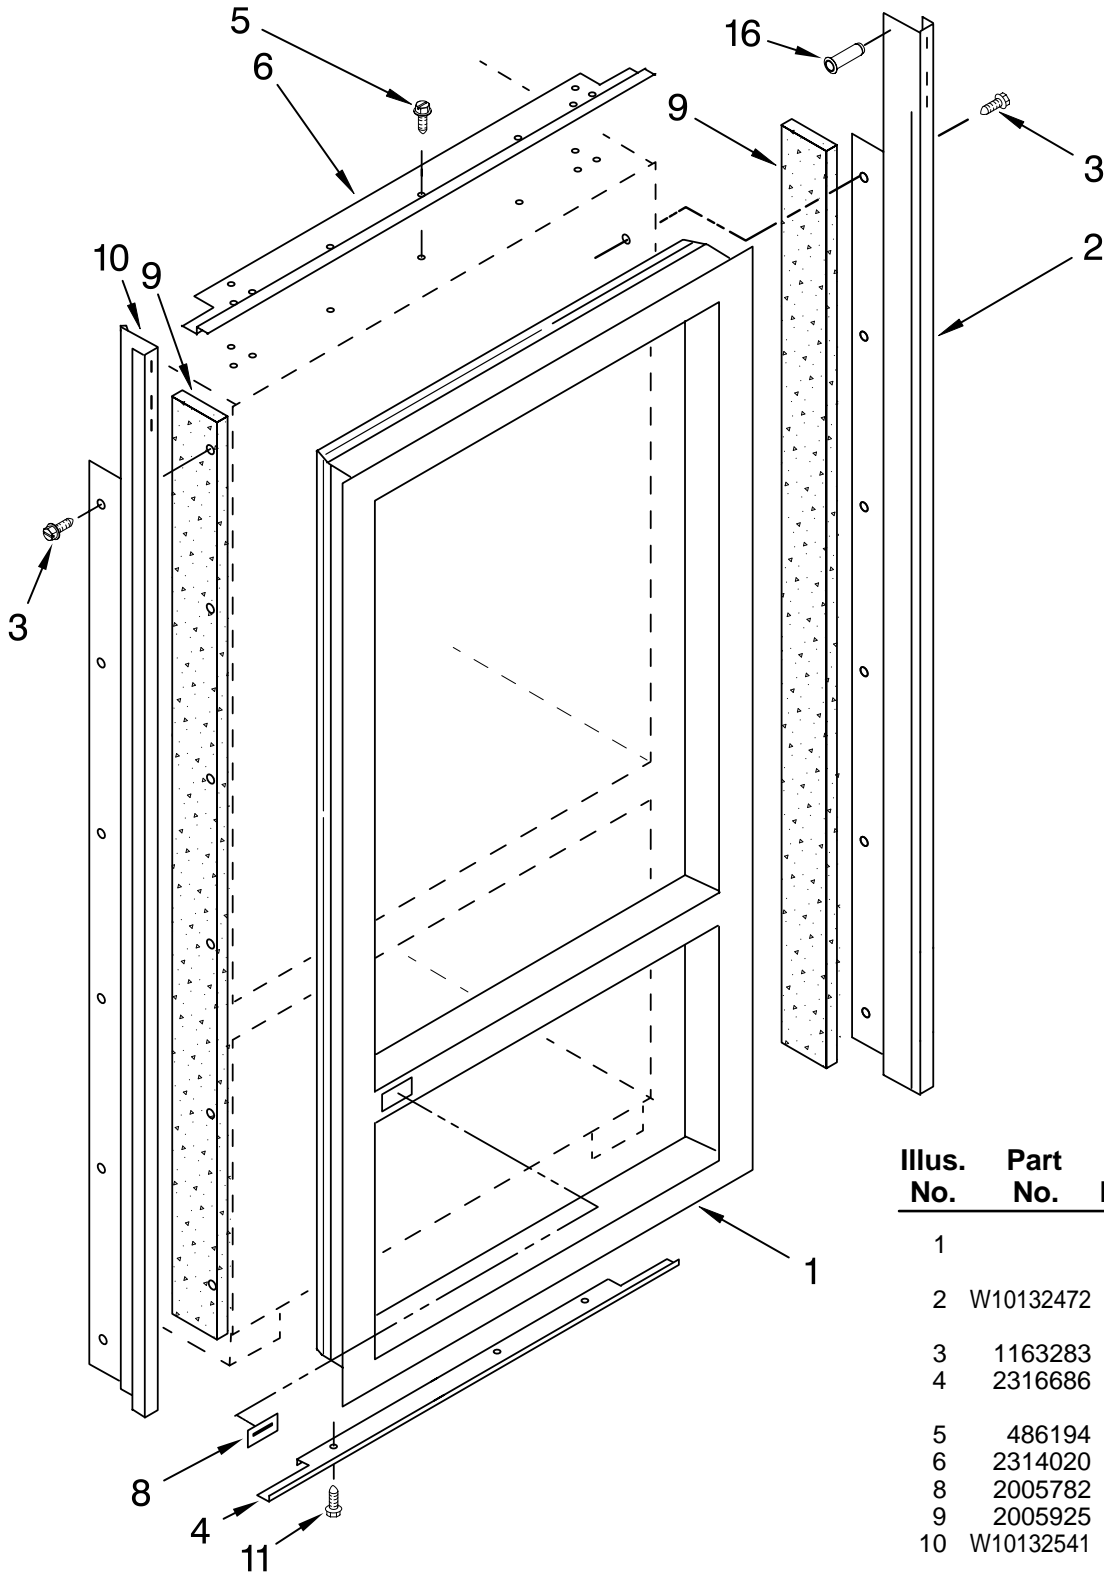

CABINET AND BREAKER TRIM PARTS

For Model: KBLC36FTS00

(Stainless Steel)

Illus. No.	Part No.	DESCRIPTION
1		Breaker, Trim (Not Serviced)
2	W10132472	Cabinet Trim, Right Side
3	1163283	Screw
4	2316686	Cabinet Trim, Bottom
5	486194	Screw
6	2314020	Cabinet Trim, Top
8	2005782	Cover, Hinge
9	2005925	Seal-Trim, Side
10	W10132541	Cabinet Trim, Left Side
11	489464	Screw, 8-18 x 1/2
16	W10121451	Nutsert (4)

FOR ORDERING INFORMATION REFER TO PARTS PRICE LIST