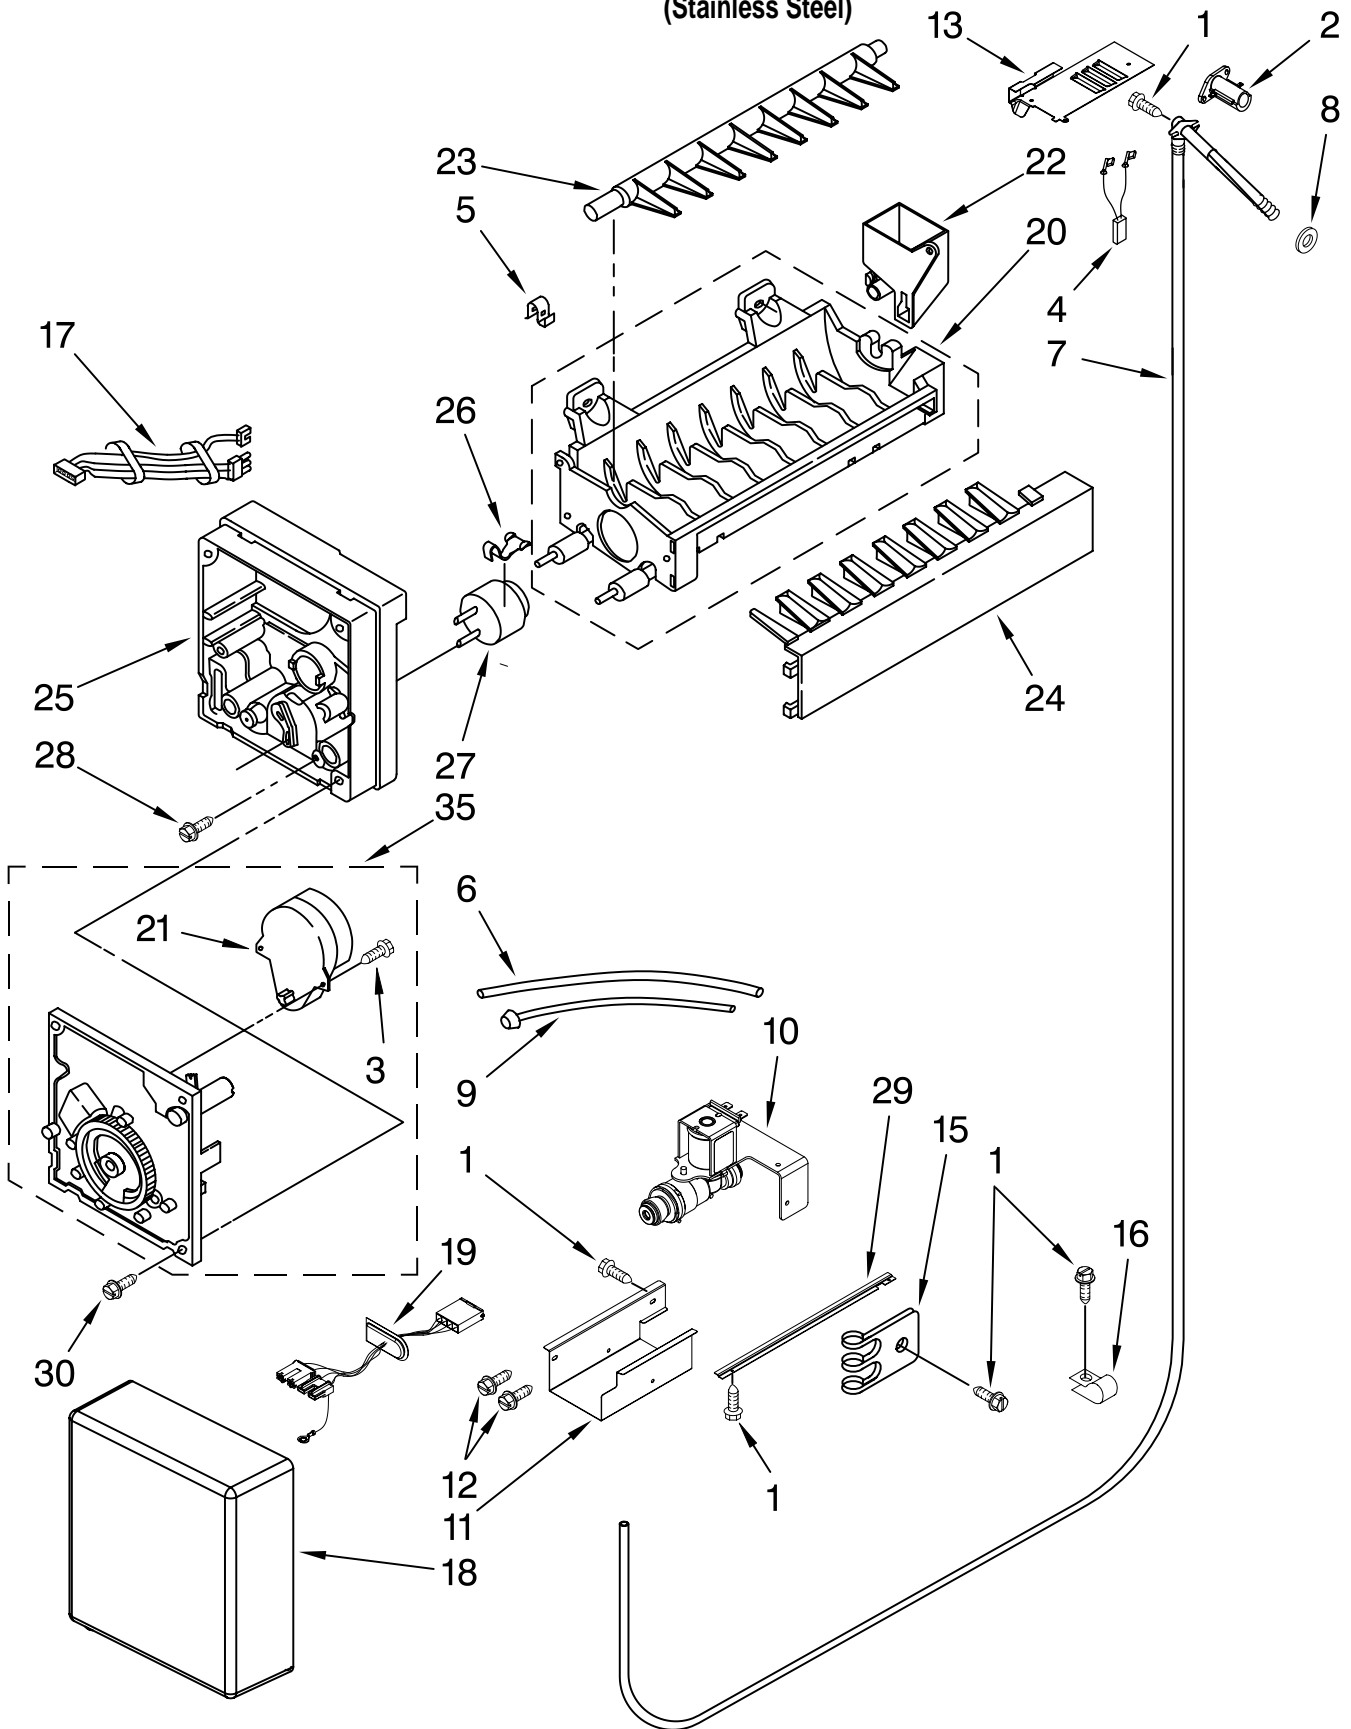

ICEMAKER PARTS

For Model: KBLC36FTS00

(Stainless Steel)

FOR ORDERING INFORMATION REFER TO PARTS PRICE LIST

ICEMAKER PARTS

For Model: KBLC36FTS00

(Stainless Steel)

Illus. No.	Part No.	DESCRIPTION
1	486194	Screw
2	2221240	Heater, Fill Tube
3	489136	Screw (2)
4	2310108	Jumper, Heater Fill Tube
5	628379	Clip, Fuse
6	2325170	Tube, Filter Inlet
7	2317847	Tube Assembly, Water Inlet
8	1106508	Seal Gasket
9	2317912	Tube, Filter Outlet
10	2307650	Valve, Solenoid
11	W10129653	Shield, Valve
12	489464	Screw
13	2221231	Heat Shield
15	489348	Clamp, Valve
16	488946	Clamp, Tubing
17	2310136	Wire Harness, Icemaker
18	2257538	Cover
19	2310193	Wire Assembly (Water Valve)
20	W10122527	Mold & Heater (Also Order 542638 Silicone Grease)
21	626683	Motor
22	628356	Cup, Water Fill
23	627843	Ejector
24	2182124	Ice Stripper
25	2195914	Support
26	2315522	Retainer, Thermostat (2)
27	627985	Thermostat (Also Order 542639 Cement Alumilastic)
28	8533917	Screw
29	2320559	Support, Valve
30	489276	Screw
35	626691	Module Assembly (Includes 3 & 21)
100	2316895	Complete Icemaker Assembly

Following Parts Not Illustrated
(Optional Parts Only)

8537055 Cleaner,
Stainless Steel
W10129081 Handle Kit for
Previous Architect
Series (Stainless)

FOR ORDERING INFORMATION REFER TO PARTS PRICE LIST