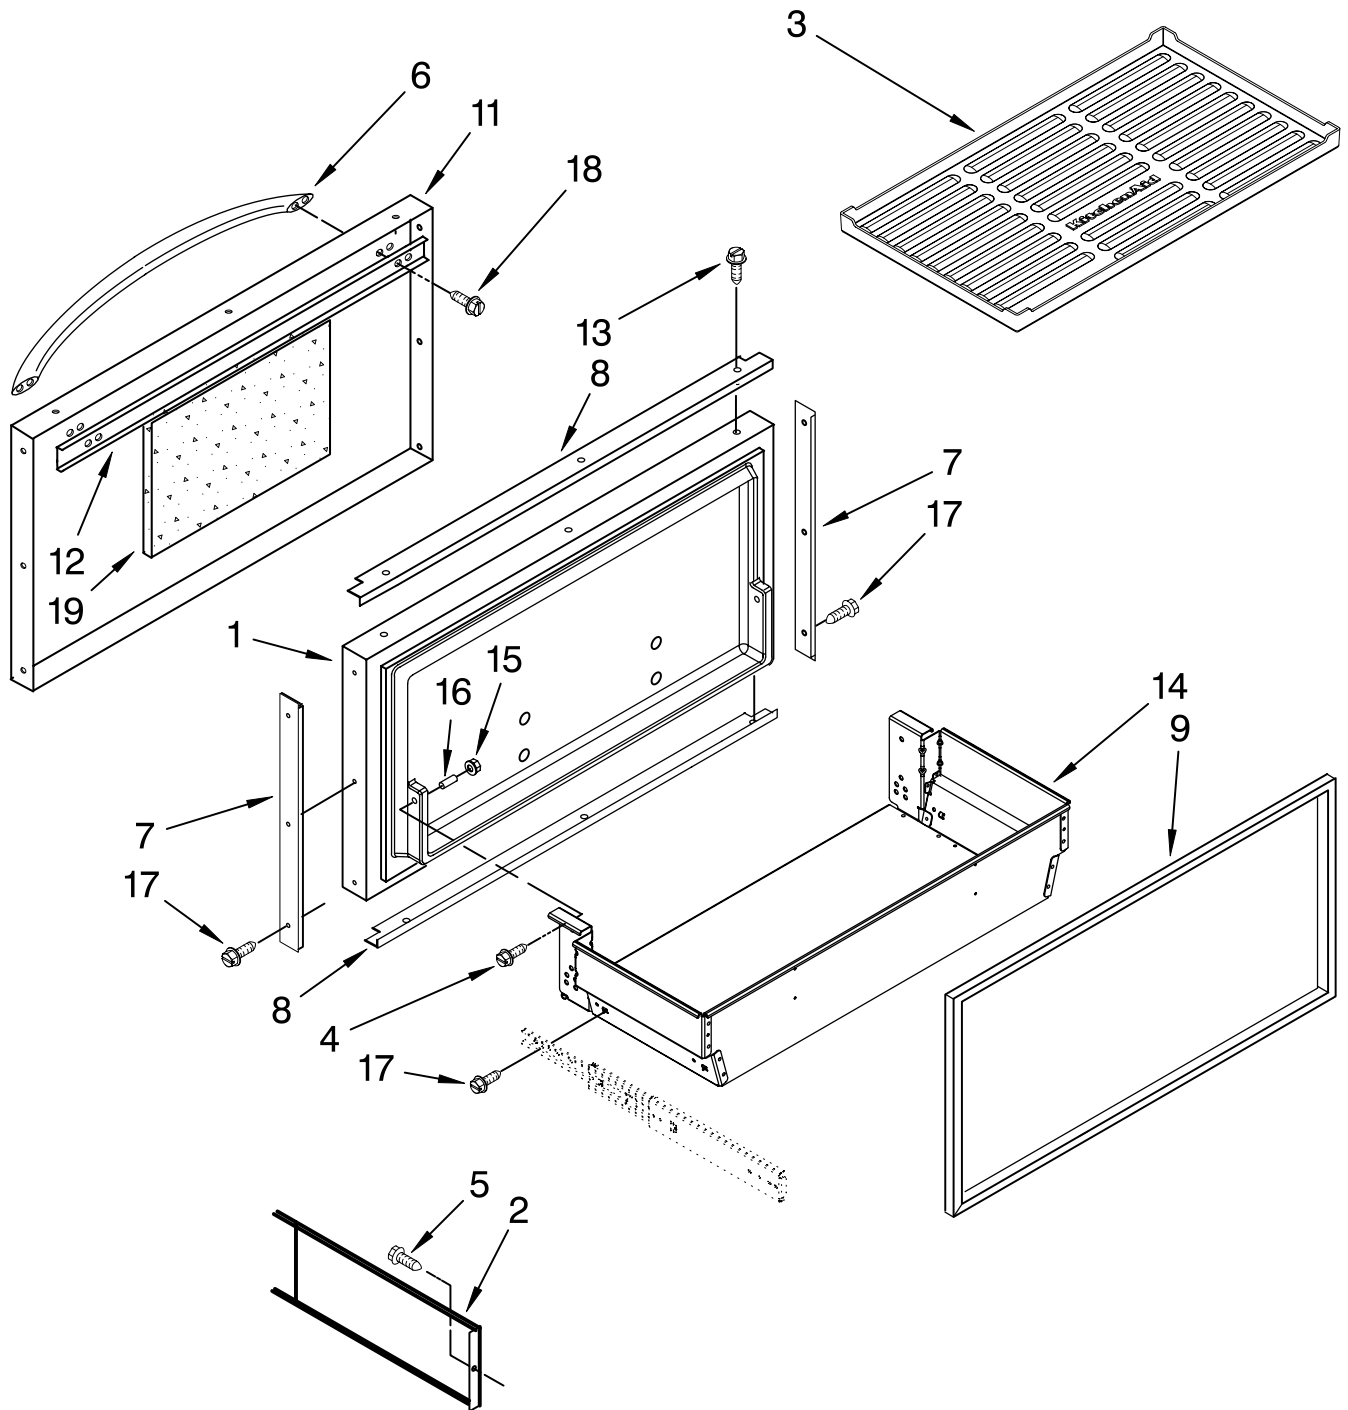

FREEZER DOOR AND BASKET PARTS

For Model: KBLC36FTS00

(Stainless Steel)

FOR ORDERING INFORMATION REFER TO PARTS PRICE LIST

FREEZER DOOR AND BASKET PARTS

For Model: KBLC36FTS00
(Stainless Steel)

Illus. No.	Part No.	DESCRIPTION
1	2327401	Freezer Door Panel (Includes Item 9)
2	2317101	Divider, Basket (2)
3	2314025	Mat, Basket
4	W10135775	Screw, 5/16 x 3/4
5	W10135792	Screw, 8/32 x 1/4
6	2316868	Handle
7	2300025	Spacer, Door Edge (Side)
8	2300027	Spacer, Door Edge (Top & Bottom)
9	2300185	Door Gasket, Magnetic
11	2306489	Skin, Door
12	2306398	Plate, Door
13	8281250	Screw, 8-15 x 1/2
14	2327533	Basket Assembly, Freezer
15	2207454	Nut, Hex
16	W10001190	Washer
17	W10109030	Screw, 10-24 x 1/4 (Basket to Slide)
18	308544	Screw
19	2327468	Filler, Foam

FOR ORDERING INFORMATION REFER TO PARTS PRICE LIST