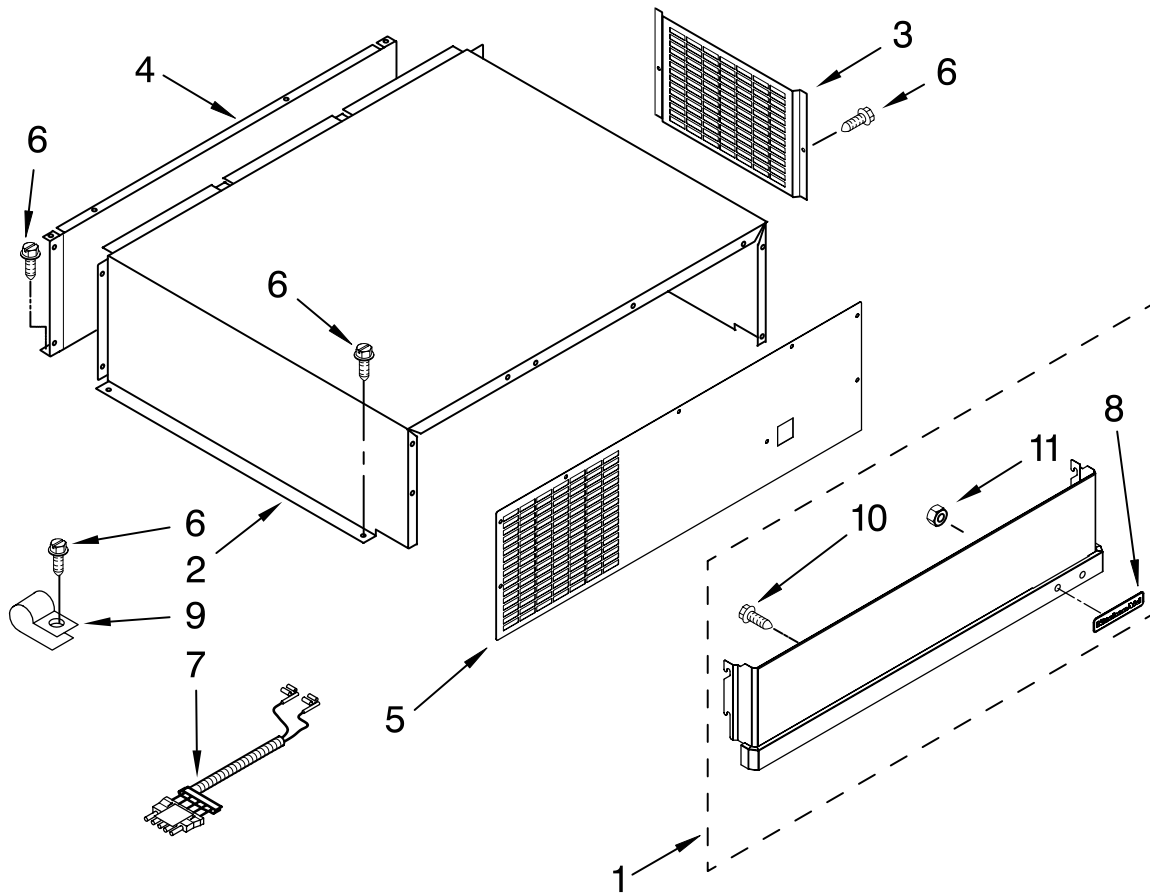

TOP GRILLE AND UNIT COVER PARTS

For Model: KBLC36FTS00

(Stainless Steel)

Illus. No.	Part No.	DESCRIPTION
1	2316740S	Top Grille Assembly
2	2320502	Cover, Unit
3	2317881	Grille, Condenser
4	2256466	Back Panel
5	2307682	Front, Unit Cover
6	487415	Screw
7	2187894	Wire Assembly, Light Switch
8	2317923S	Nameplate
9	489348	Clamp
10	489399	Screw (5)
11	2004333	Nut (2)

FOR ORDERING INFORMATION REFER TO PARTS PRICE LIST