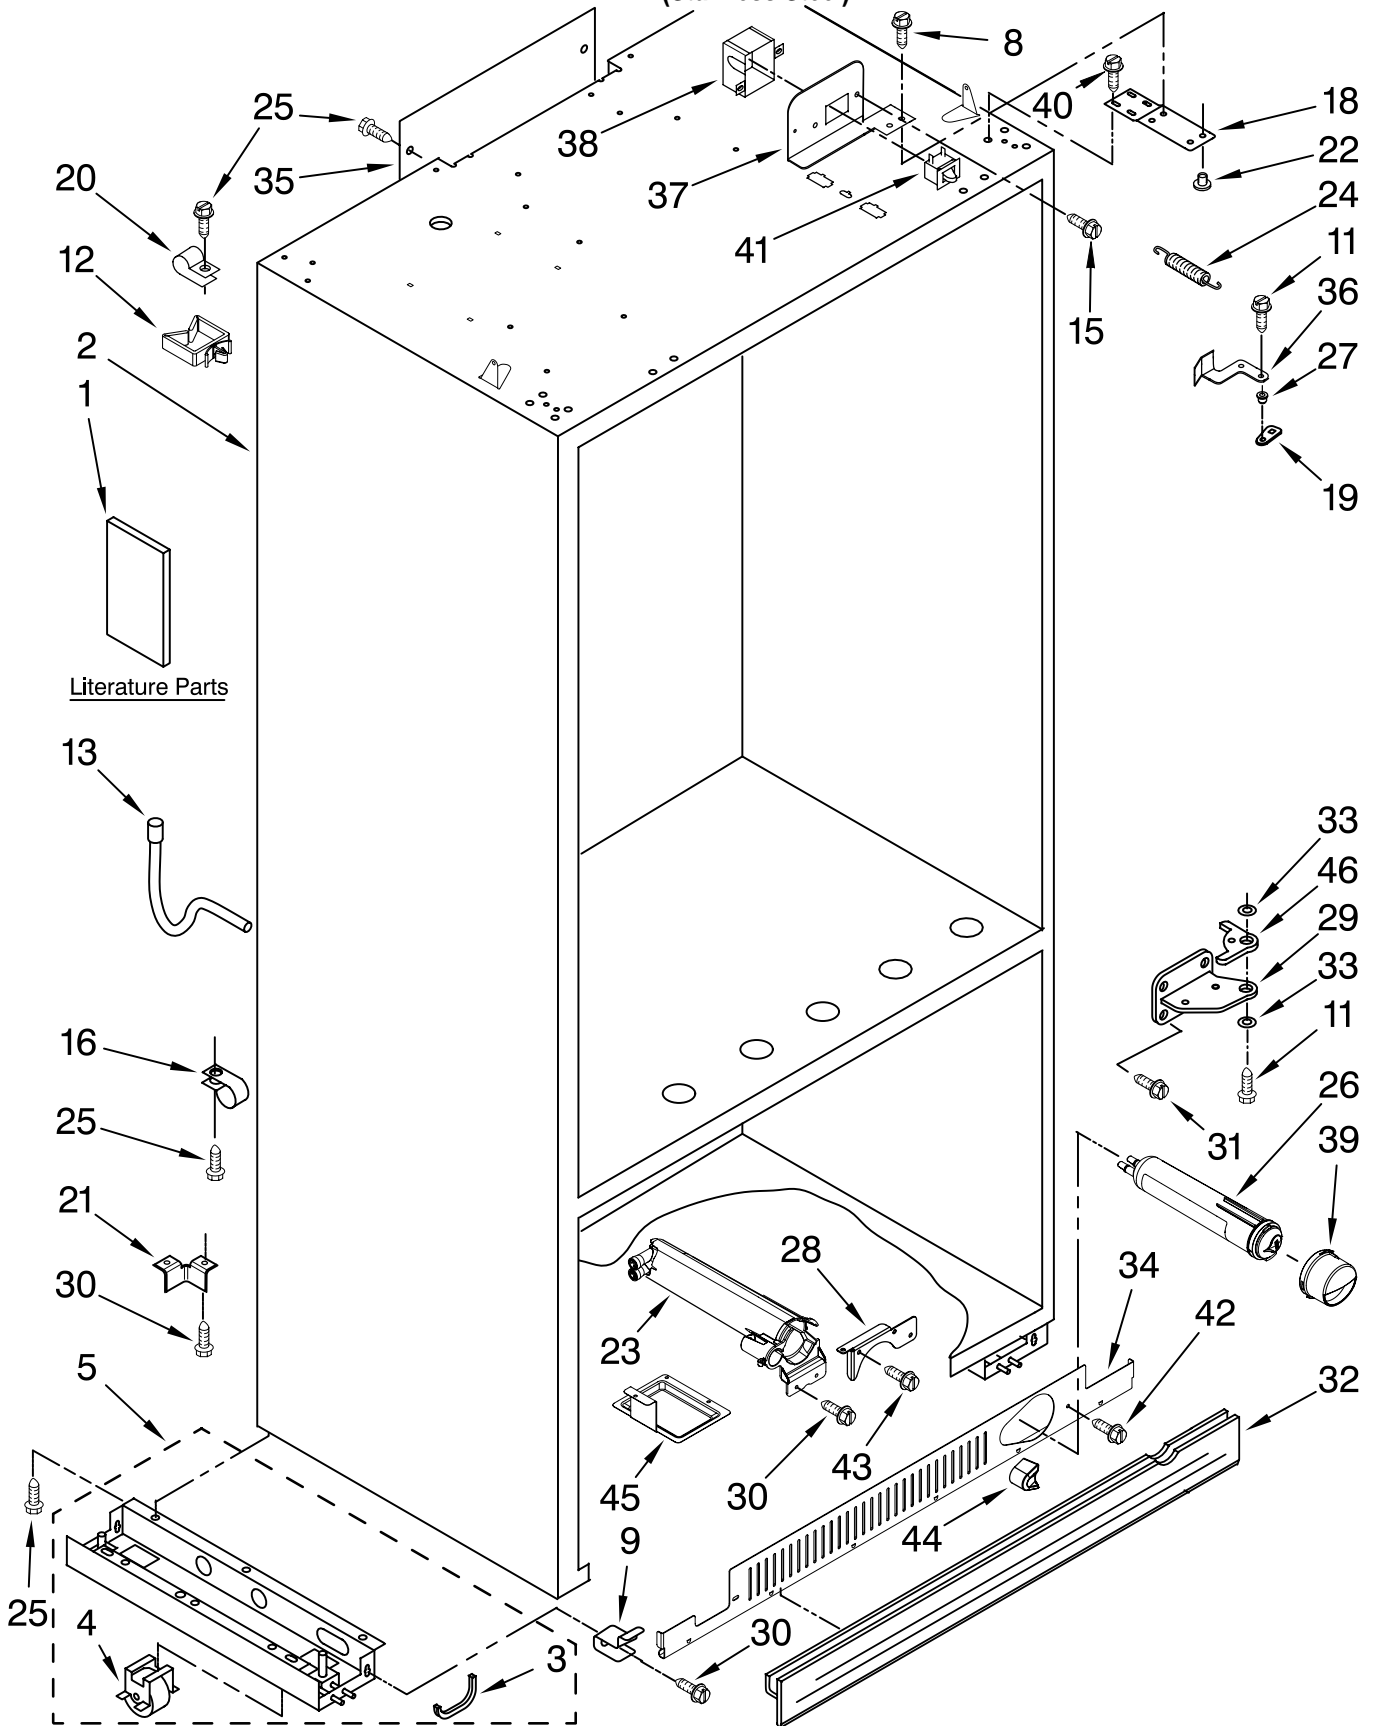

For Model: KBLC36FTS00

(Stainless Steel)

36" BOTTOM MOUNT
BUILT IN REFRIGERATOR

FOR ORDERING INFORMATION REFER TO PARTS PRICE LIST

CABINET PARTS

For Model: KBLC36FTS00

(Stainless Steel)

Illus. No.	Part No.	DESCRIPTION	Illus. No.	Part No.	DESCRIPTION	Illus. No.	Part No.	DESCRIPTION
1		Literature Parts	9	2307640	Mounting Bracket, Grill	28	2318190	Bracket, Mounting (Filter)
	2320682	Use & Care Guide	11	2005921	Screw	29	2005101	Hinge, Bottom Refrigerator Door
	2309438	Energy Guide	12	W10129069	Clip (4)	30	489464	Screw, 8-18 x 1/2
	2309310	Service & Wiring Sheet	13	2314064	Tube, Drain	31	489282	Screw
	2324934	Main Control Service Sheet	15	487415	Screw, 8-18 x 3/8	32	2209024B	Skirt, Grille (Bottom)
	628370	Modular Icemaker Service Sheet	16	2305274	Clamp, Tube	33	2006346	Washer
	2320680	Installation Instructions	18	2257644	Hinge, Door Refrigerator Top	34	2325187B	Grille Base, Front
2		Cabinet (Not A Serviceable Part)	19	2005783	Cam-Closer, Door	35	2215612	Cover, Air Duct
3	2307584	Grommet, Crossover Tube	20	2221070	Clamp, Tube	36	2266881	Arm, Extension
4	W10138054	Roller, Front & Rear (4)	21	2006617	Bracket, Support Door	37	2221096	Bracket, Switch
5		Support, Leveler Assembly	22	2300082	Bushing	38	2215938	Cover, Switch
	2318194	Refrigerator Side	23	2260526	Housing, Water Filter	39	2260518B	Cap, Water Filter
	2318193	Freezer Side	24	2004517	Spring, Door Closure	40	8533913	Screw
8	8281164	Screw	25	486194	Screw	41	1118894	Switch, Rocker Arm (2)
			26	4396841	Filter, Water	42	W10005050	Screw, 8-18 x 1/2
			27	2266880	Bushing-Arm, Extension	43	8281163	Screw, 8-16 x 1/2
						44	2260503B	Button, Filter
						45	2318189	Tray, Drip Filter
						46	2006388	Gap, Cover BTM