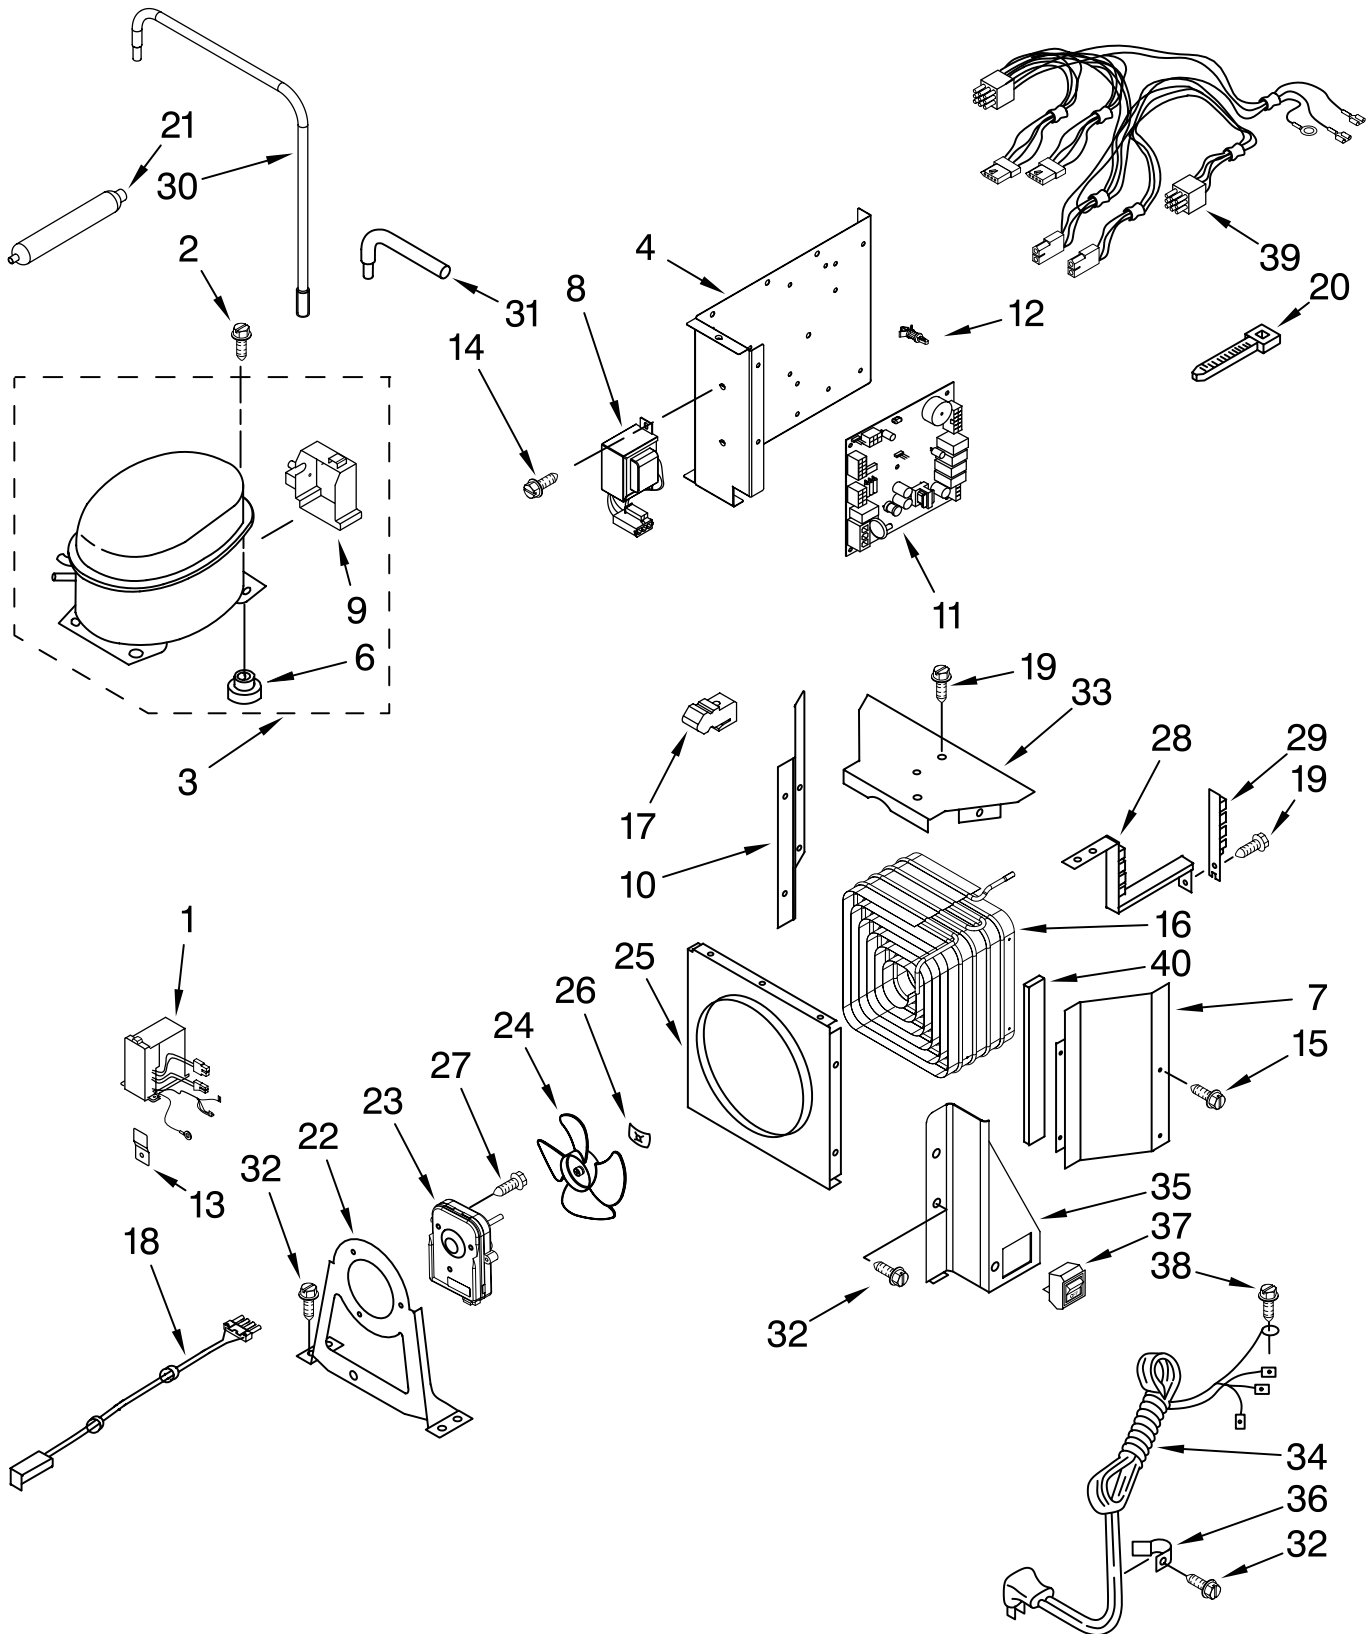

UPPER UNIT PARTS

For Model: KBLC36FTS00

(Stainless Steel)

FOR ORDERING INFORMATION REFER TO PARTS PRICE LIST

UPPER UNIT PARTS

For Model: KBLC36FTS00

(Stainless Steel)

Illus. No.	Part No.	DESCRIPTION	Illus. No.	Part No.	DESCRIPTION	Illus. No.	Part No.	DESCRIPTION
1	W10133449	Inverter Box	19	489399	Screw	40	2309432	Gasket, Condenser
2	489373	Screw, Compressor Mounting (4)	20	2155774	Wire Tie	Following Parts Not Illustrated and Optional Parts Not Included		
3	2223801	Compressor (Includes Items 6, 9 & 21) (Also Order 876765 Tube Kit)	21	2317982	Drier			
4	2307683	Housing, Control Board	22	2215641	Bracket, Fan Motor	978025		Valve, Access (1/4")
6	1100826	Grommet, Mounting	23	2206036	Motor, Fan	978026		Valve, Access (5/16")
7	2309002	Support, Condenser (Right)	24	2190685	Blade, Fan	978027		Valve, Access (3/8")
8	2303033	Transformer	25	2003169	Orifice, Fan	978028		Valve, Access (1/2")
9	2215676	Terminal Cover	26	486692	Speed Nut	978029		Valve, Access (5/8")
10	2309001	Support, Condenser (Left)	27	8281160	Screw	978030		Valve, Access (3/4")
11	W10121049	Control Board	28	2317031	Bracket, Vibration (Condenser)	876764		Valve, Access (3/16")
12	2203075	Spacer (9)	29	2317030	Arm, Vibration (Condenser)	REFRIGERANT CHARGE		
13	2256328	Bracket, Inverter Box	30	2307566	Tube, Transition (Condenser/Drier)	5.50 oz. (R-134A)		
14	487415	Screw	31	2194319	Tube, Process			
15	1157158	Screw	32	486194	Screw			
16	2307998	Condenser	33	2309000	Cover, Condenser			
17	2309431	Grommet (2)	34	2310251	Service Cord			
18	2310207	Wire Assembly (Condenser Fan)	35	2307684	Bracket, Mounting (Power Switch)			
			36	549193	Clamp, Cord			
			37	2266802	Switch, Power Disconnect			
			38	487294	Screw, Ground			
			39	2310505	Wiring Harness, Unit Compartment			

FOR ORDERING INFORMATION REFER TO PARTS PRICE LIST