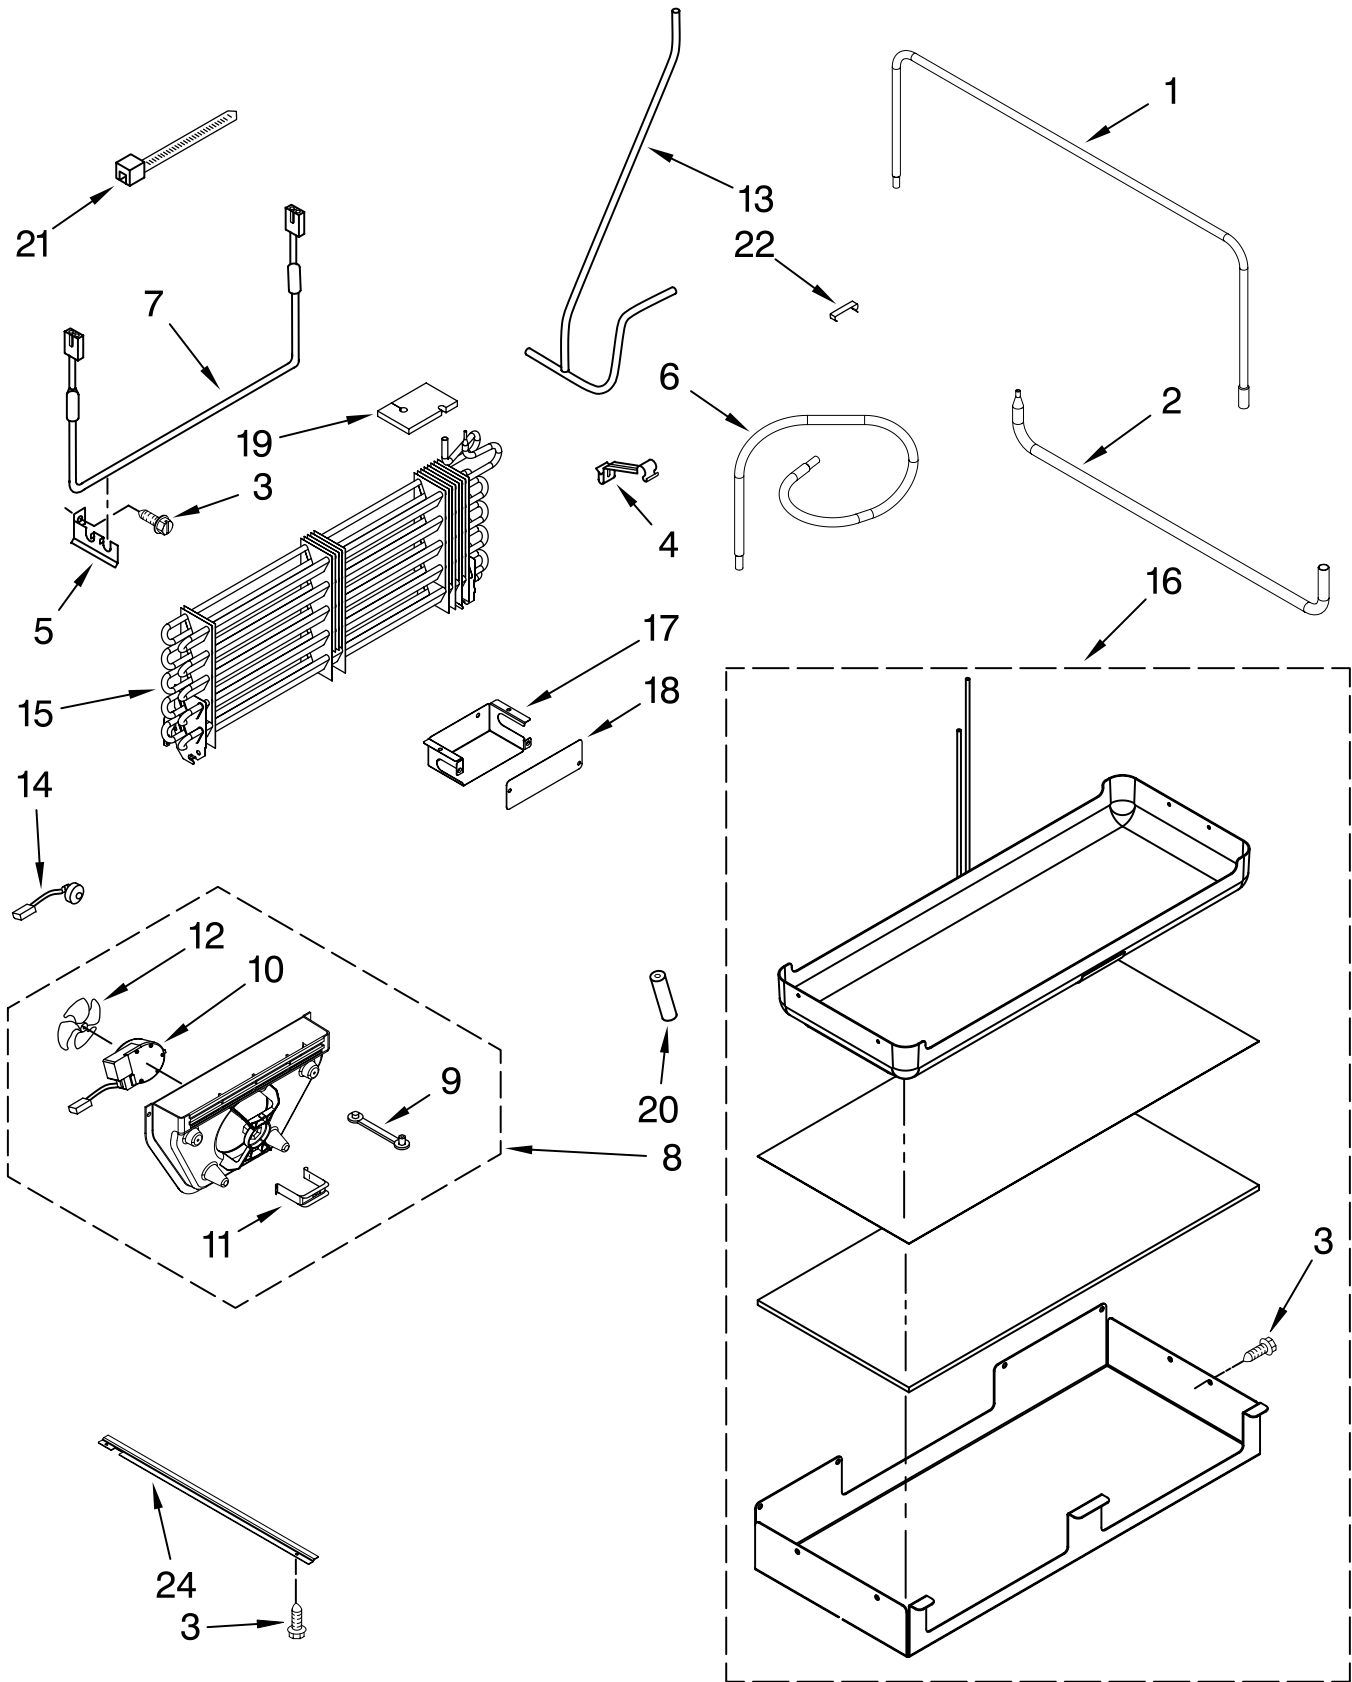

LOWER UNIT AND TUBE PARTS

For Model: KBLC36FTS00

(Stainless Steel)

FOR ORDERING INFORMATION REFER TO PARTS PRICE LIST

LOWER UNIT AND TUBE PARTS

For Model: KBLC36FTS00

(Stainless Steel)

Illus. No.	Part No.	DESCRIPTION
1	2309072	Tube, Transition (Condenser)
2	2309070	Tube, Transition (Drier/Restrictor)
3	486194	Screw
4	2307944	Clip
5	2307945	Bracket, Mounting
6	2309076	Tube, Suction
7	2268393	Heater, Defrost
8	2306178	Scroll Assembly
9	2223986	Grommet, Motor
10	2259385	Motor, Fan
11	2223733	Retainer, Fan Motor
12	2169142	Blade, Fan
13	W10121368	Tube, Discharge
14	2310137	Defrost Bi-Metal
15	2268391	Evaporator
16	2320615	Drain Pan Asy
17	2316684	Cover, Box
18	2316683	Cover, Wiring
19	2306180	Block, Evaporator
20	2215648	Damper, Heater
21	2155774	Wire Tie
22	2317920	Clip, Heater
24	2320554	Bracket, Drain Pan

FOR ORDERING INFORMATION REFER TO PARTS PRICE LIST