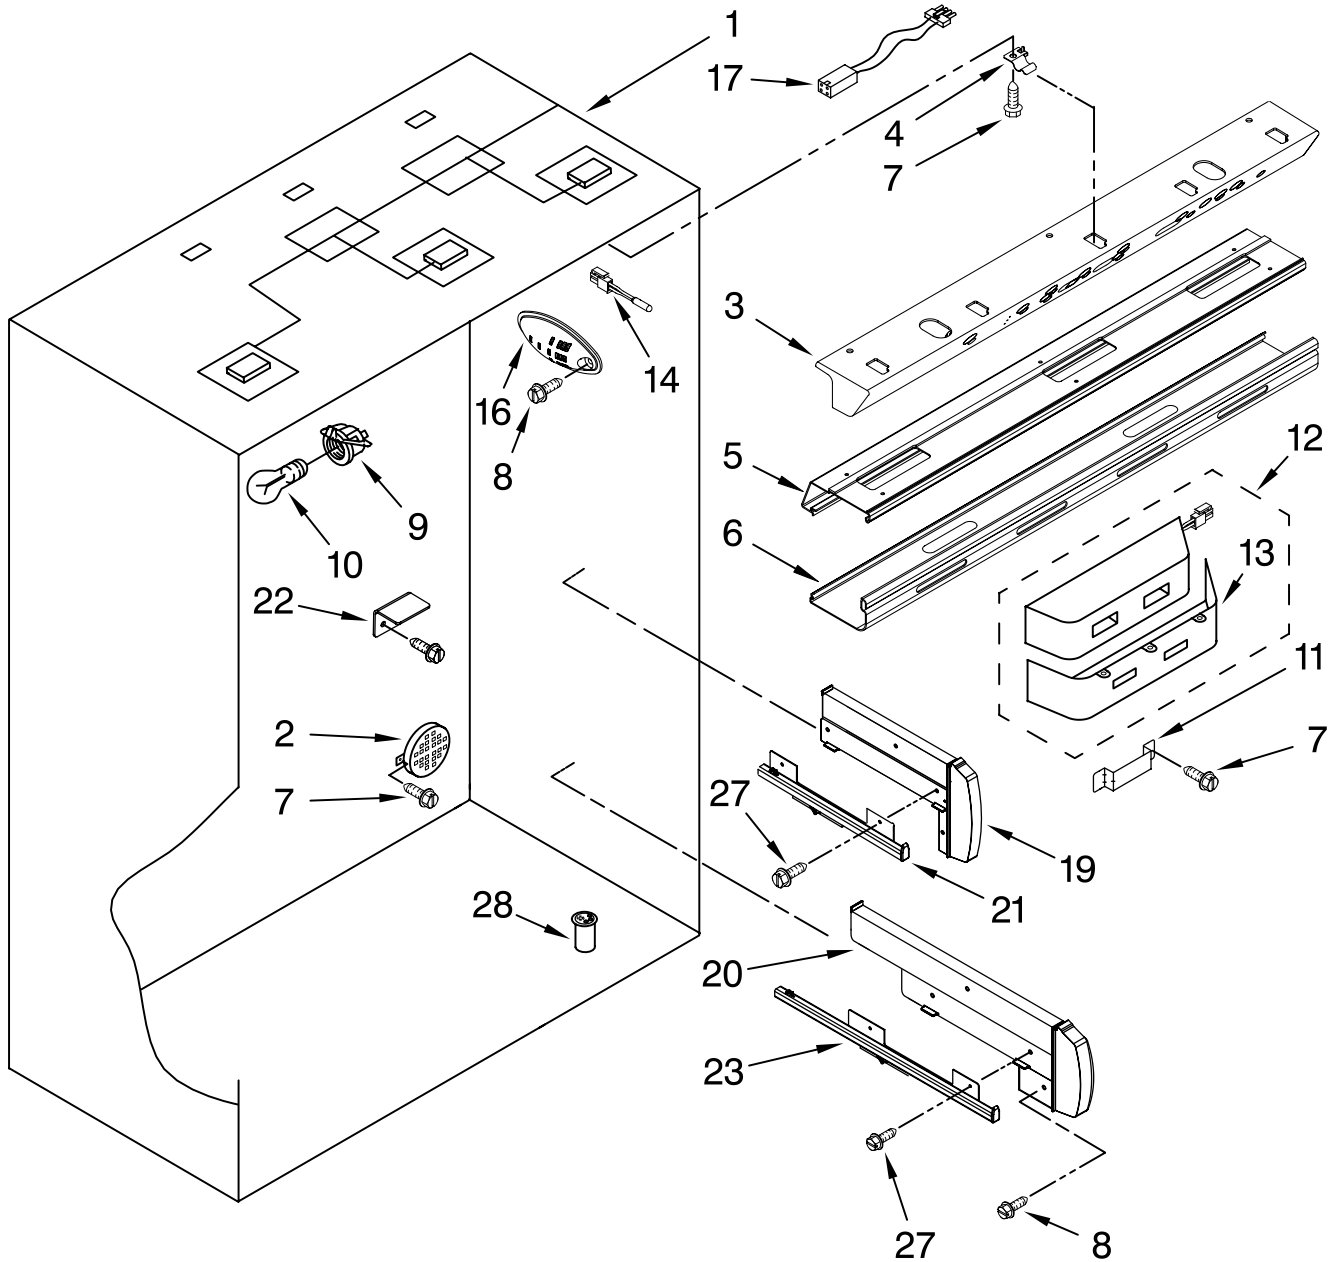

REFRIGERATOR LINER PARTS

For Model: KBLC36FTS00

(Stainless Steel)

FOR ORDERING INFORMATION REFER TO PARTS PRICE LIST

REFRIGERATOR LINER PARTS

For Model: KBLC36FTS00

(Stainless Steel)

Illus. No.	Part No.	DESCRIPTION
1		Liner, Refrigerator (Not Servicable)
2	2317004	Cover, Air Return (2)
3	2309267	Control Box, Complete
4	2317000	Clip, Control Box
5	2324970	Bracket, Control Box
6	2309270	Shield, Light
7	487539	Screw, 8-15 x 1/2
8	488163	Screw
9	2223857	Socket, Light (3)
10	2309101	Bulb, Light (3)
11	2317917	Clip, Diffuser Cover
12	2320523	Diffuser Assembly
13	2320519	Cover, Diffuser
14	2188820	Thermistor
16	2317105	Cover, Thermistor
17	2310164	Wire, Jumper
19		Spacer, Crisper
	2309411	Left
	2309410	Right
20		Spacer, Deli
	2268411	Left
	2268412	Right
21		Slide, Crisper Pan
	2302952	Left (2)
	2302953	Right (2)
22	2302788	Support, Crisper Cover
23		Slide, Deli Pan
	2302956	Left (2)
	2302957	Right (2)
27	8533929	Screw
28	2171931	Valve, Tube-Body

FOR ORDERING INFORMATION REFER TO PARTS PRICE LIST