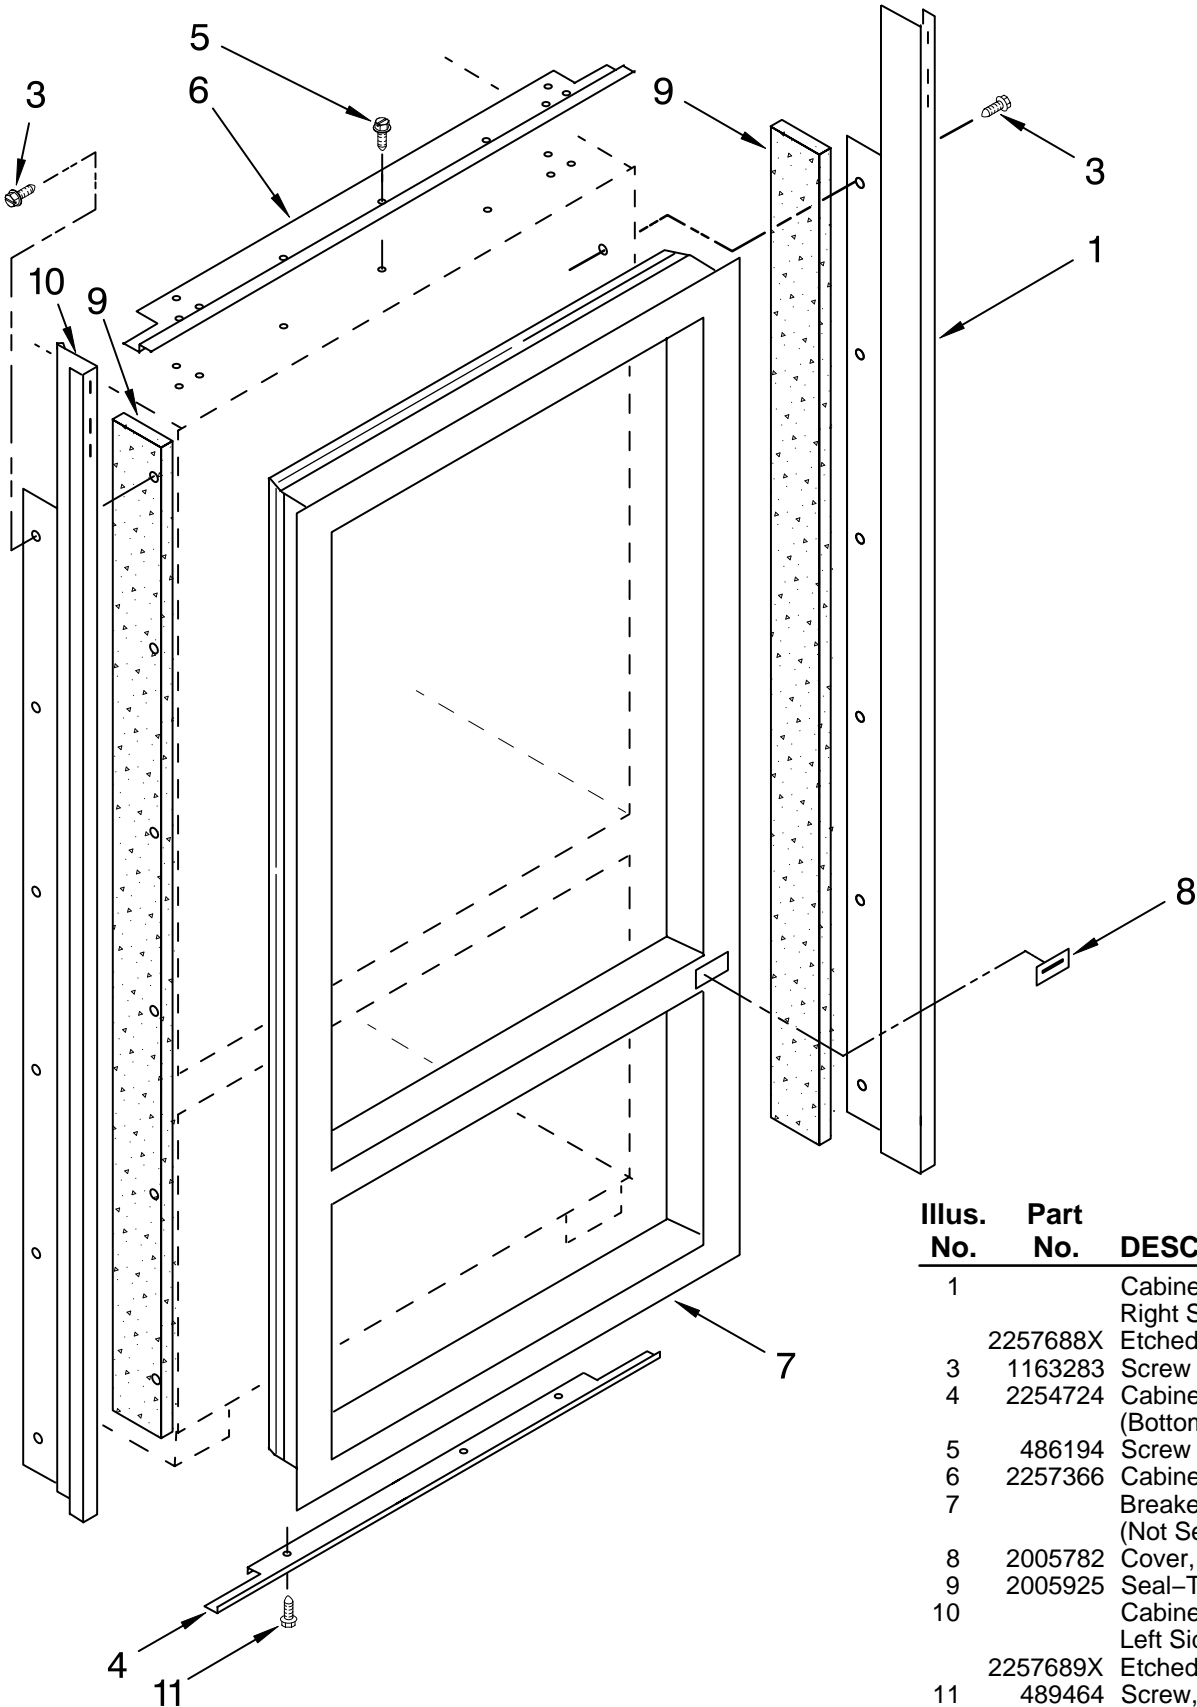

# CABINET AND BREAKER TRIM PARTS

For Model: KBLO36FMX00  
(Etched Aluminum)

Illus. No.	Part No.	DESCRIPTION
1	2257688X	Cabinet Trim, Right Side Etched Aluminum
3	1163283	Screw
4	2254724	Cabinet, Trim (Bottom)
5	486194	Screw
6	2257366	Cabinet Trim, Top
7		Breaker Trim (Not Serviced)
8	2005782	Cover, Hinge
9	2005925	Seal-Trim, Side
10	2257689X	Cabinet Trim, Left Side Etched Aluminum
11	489464	Screw, 8-18 x 1/2