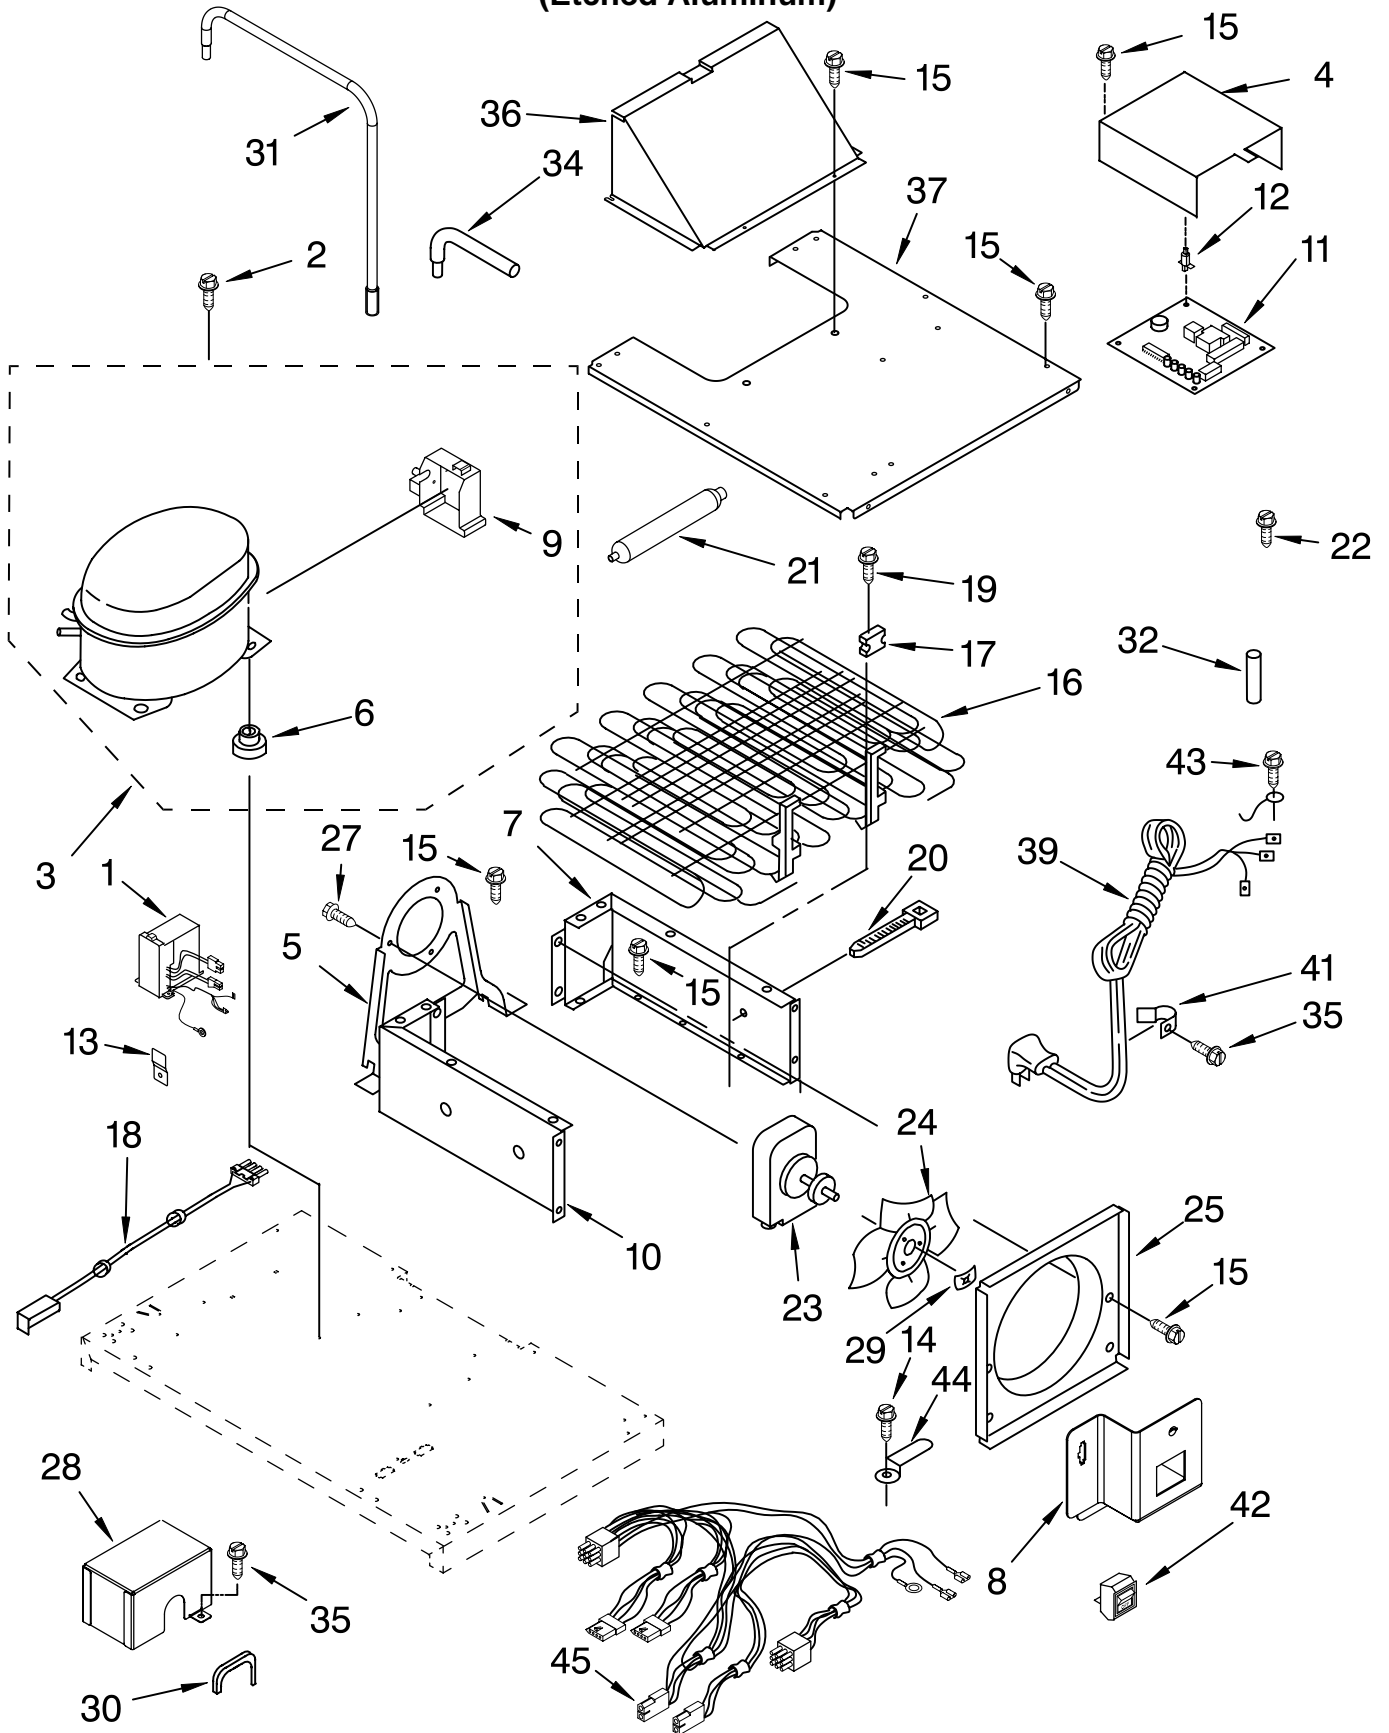

UPPER UNIT PARTS

For Model: KBLO36FMX00
(Etched Aluminum)

FOR ORDERING INFORMATION REFER TO PARTS PRICE LIST

UPPER UNIT PARTS

For Model: KBLO36FMX00
(Etched Aluminum)

Illus. No.	Part No.	DESCRIPTION
1	2221559	Inverter Box
2	489373	Screw, Compressor Mounting (4)
3	2223393	Compressor (Includes Items 6, 9 & 21) (Also Order 876765 Tube Kit)
4	2257354	Housing, Control Board
5	2215641	Bracket, Fan Motor
6	1100826	Grommet, Mounting
7	2266803	Shroud, Condenser (Right)
8	2259096	Bracket, Switch
9	2215676	Terminal Cover
10	2259369	Shroud, Condenser (Left)
11	2252097	Control Board
12	2203075	Spacer (5)
13	2256328	Bracket, Inverter Box
14	486899	Screw
15	1157158	Screw
16	2259307	Condenser
17	943447	Grommet (4)
18	2187679	Wire, Jumper

Illus. No.	Part No.	DESCRIPTION
19	488208	Screw
20	857547	Wire Tie (2)
21	2252363	Drier
22	487522	Screw
23	2206036	Motor, Fan
24	2190685	Blade, Fan
25	2003169	Orifice, Fan
27	8281160	Screw
28	2259463	Cover, Electrical
29	486692	Speed Nut
30	2266857	Grommet
31	2259302	Tube, Transition (Condenser/Drier)
32	2000645	Sleeve, Condenser
34	2194319	Process, Tube
35	486194	Screw
36	2209495	Cover, Fan
37	2259092	Cover, Condenser
39	2259197	Service Cord
41	549193	Clamp, Cord
42	2266802	Switch, Power Disconnect
43	487294	Screw, Ground
44	653035	Clip, Cord Plug
45	2187675	Wiring Harness, Unit Compartment

Illus. No.	Part No.	DESCRIPTION
Following Parts Not Illustrated and Optional Parts Not Included		
	978025	Valve, Access (1/4")
	978026	Valve, Access (5/16")
	978027	Valve, Access (3/8")
	978028	Valve, Access (1/2")
	978029	Valve, Access (5/8")
	978030	Valve, Access (3/4")
	876764	Valve, Access (3/16")

REFRIGERANT CHARGE

5.75 oz.
(R-134A)

FOR ORDERING INFORMATION REFER TO PARTS PRICE LIST