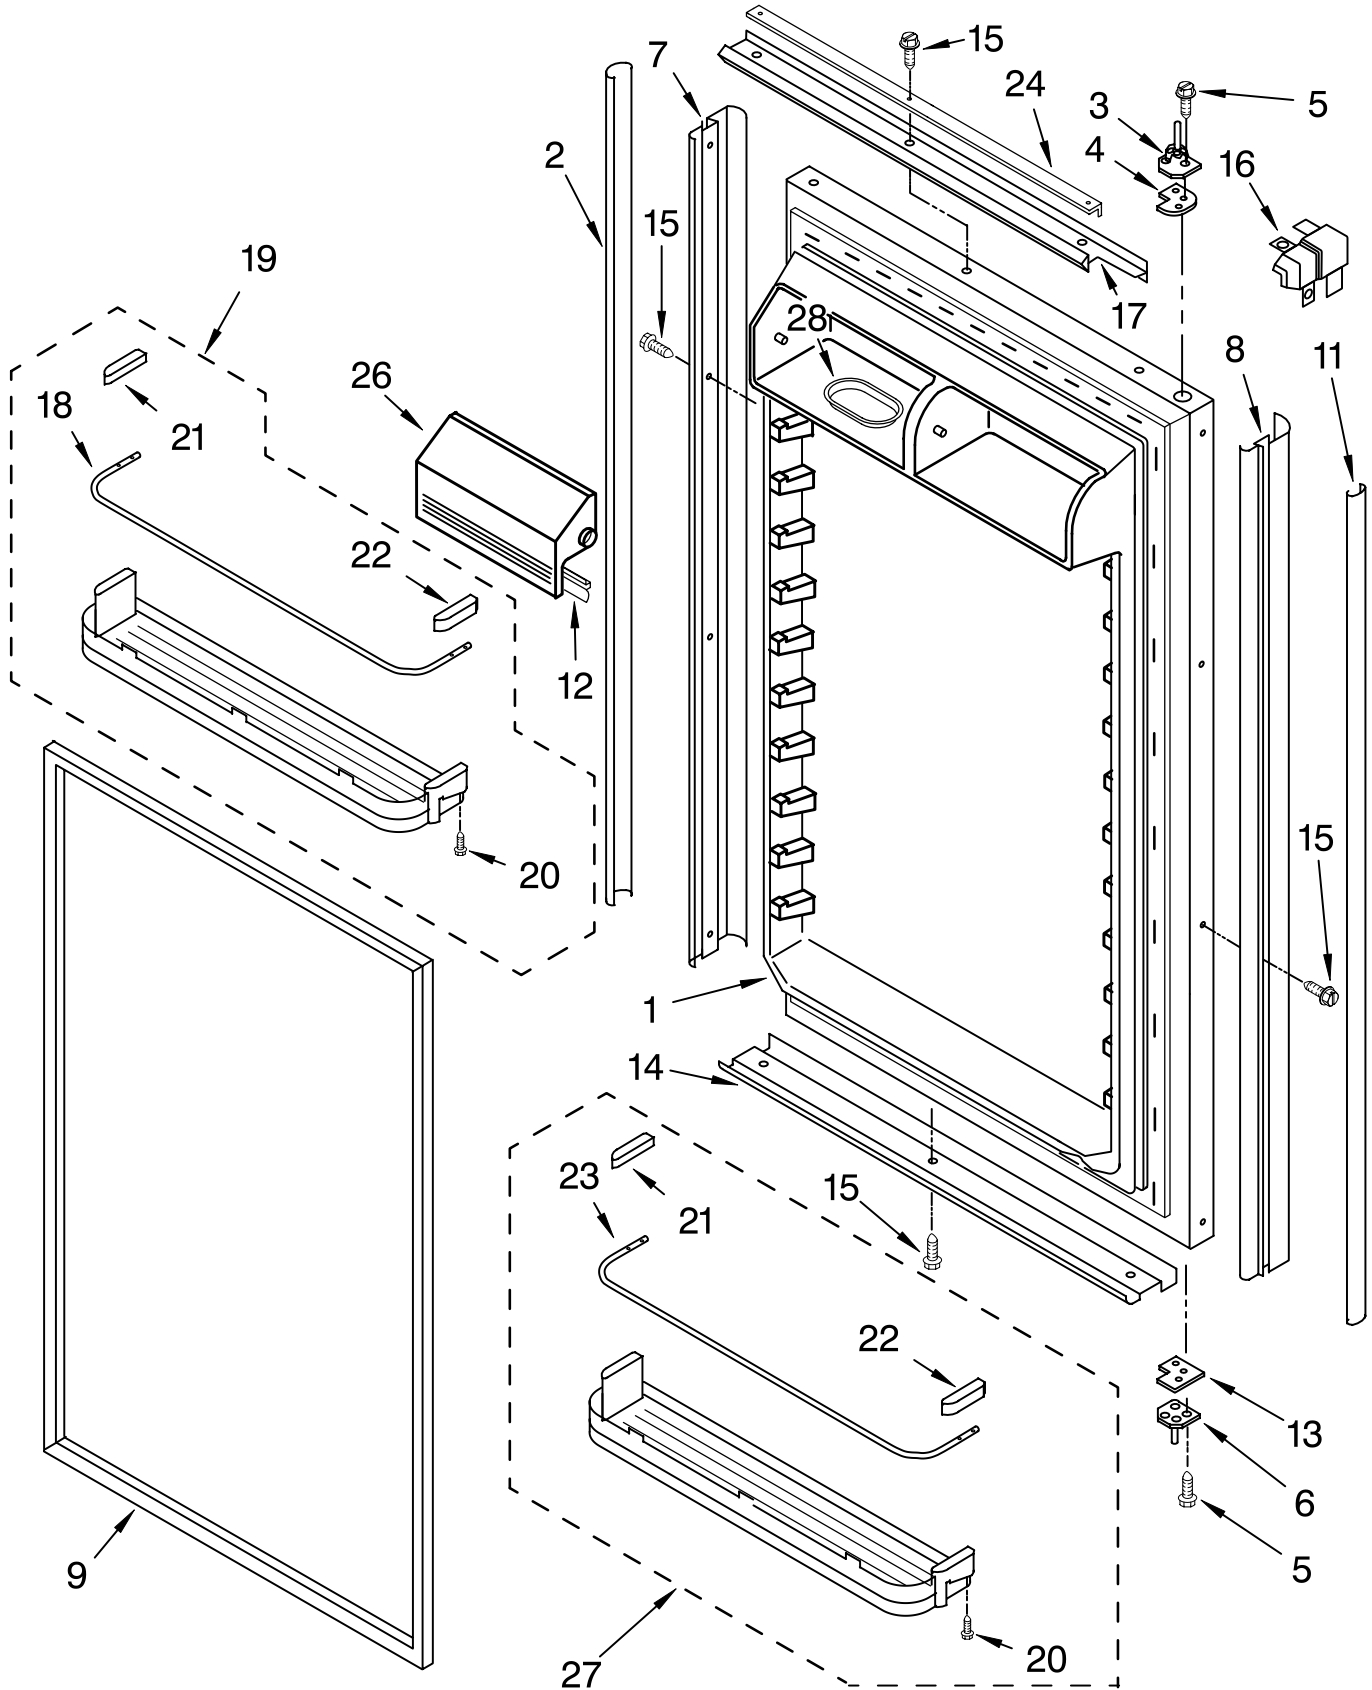

REFRIGERATOR DOOR PARTS

For Model: KBLO36FMX00
(Etched Aluminum)

FOR ORDERING INFORMATION REFER TO PARTS PRICE LIST

REFRIGERATOR DOOR PARTS

For Model: KBLO36FMX00
(Etched Aluminum)

<u>Illus. No.</u>	<u>Part No.</u>	<u>DESCRIPTION</u>
1	2300083	Refrigerator Door (Includes Item 9)
2	2259362X	Cover-Screw, Handle Side
3	2266912	Hinge Assembly, Top
4	2256381	Spacer-Hinge, Top
5	489282	Screw, 10-32 x 3/4
6	2257607	Hinge Assembly, Bottom
7	2258908X	Trim-Door, Handle Side
8	2257692X	Trim-Door, Hinge Side
9	2300184	Door Gasket, Magnetic
11	2259361X	Cover-Screw, Hinge Side
12	2005982	Gasket (2)
13	2257647	Spacer-Hinge, Bottom
14	2257699X	Trim-Door, Bottom
15		Screw, 8-15 x 1/2
	8281250	Stainless Steel
16	2258903	Trim-Door, Corner
17	2258900X	Trim-Door, Top
18	2005482	Tube, Door Shelf
19	2005417	Shelf, Door (2)
20	489276	Screw, 8-18 x 3/4
21	2005542	End Cap, Left
22	2005541	End Cap, Right
23	2006152	Tube, Door Shelf (Gallon)
24	2259360X	Cover-Screw, Top
26	2005983	Door, Utility Bin (2) (Includes Item 12)
27	2006154	Door Shelf, Gallon
28	2165792	Butter Tray

FOR ORDERING INFORMATION REFER TO PARTS PRICE LIST