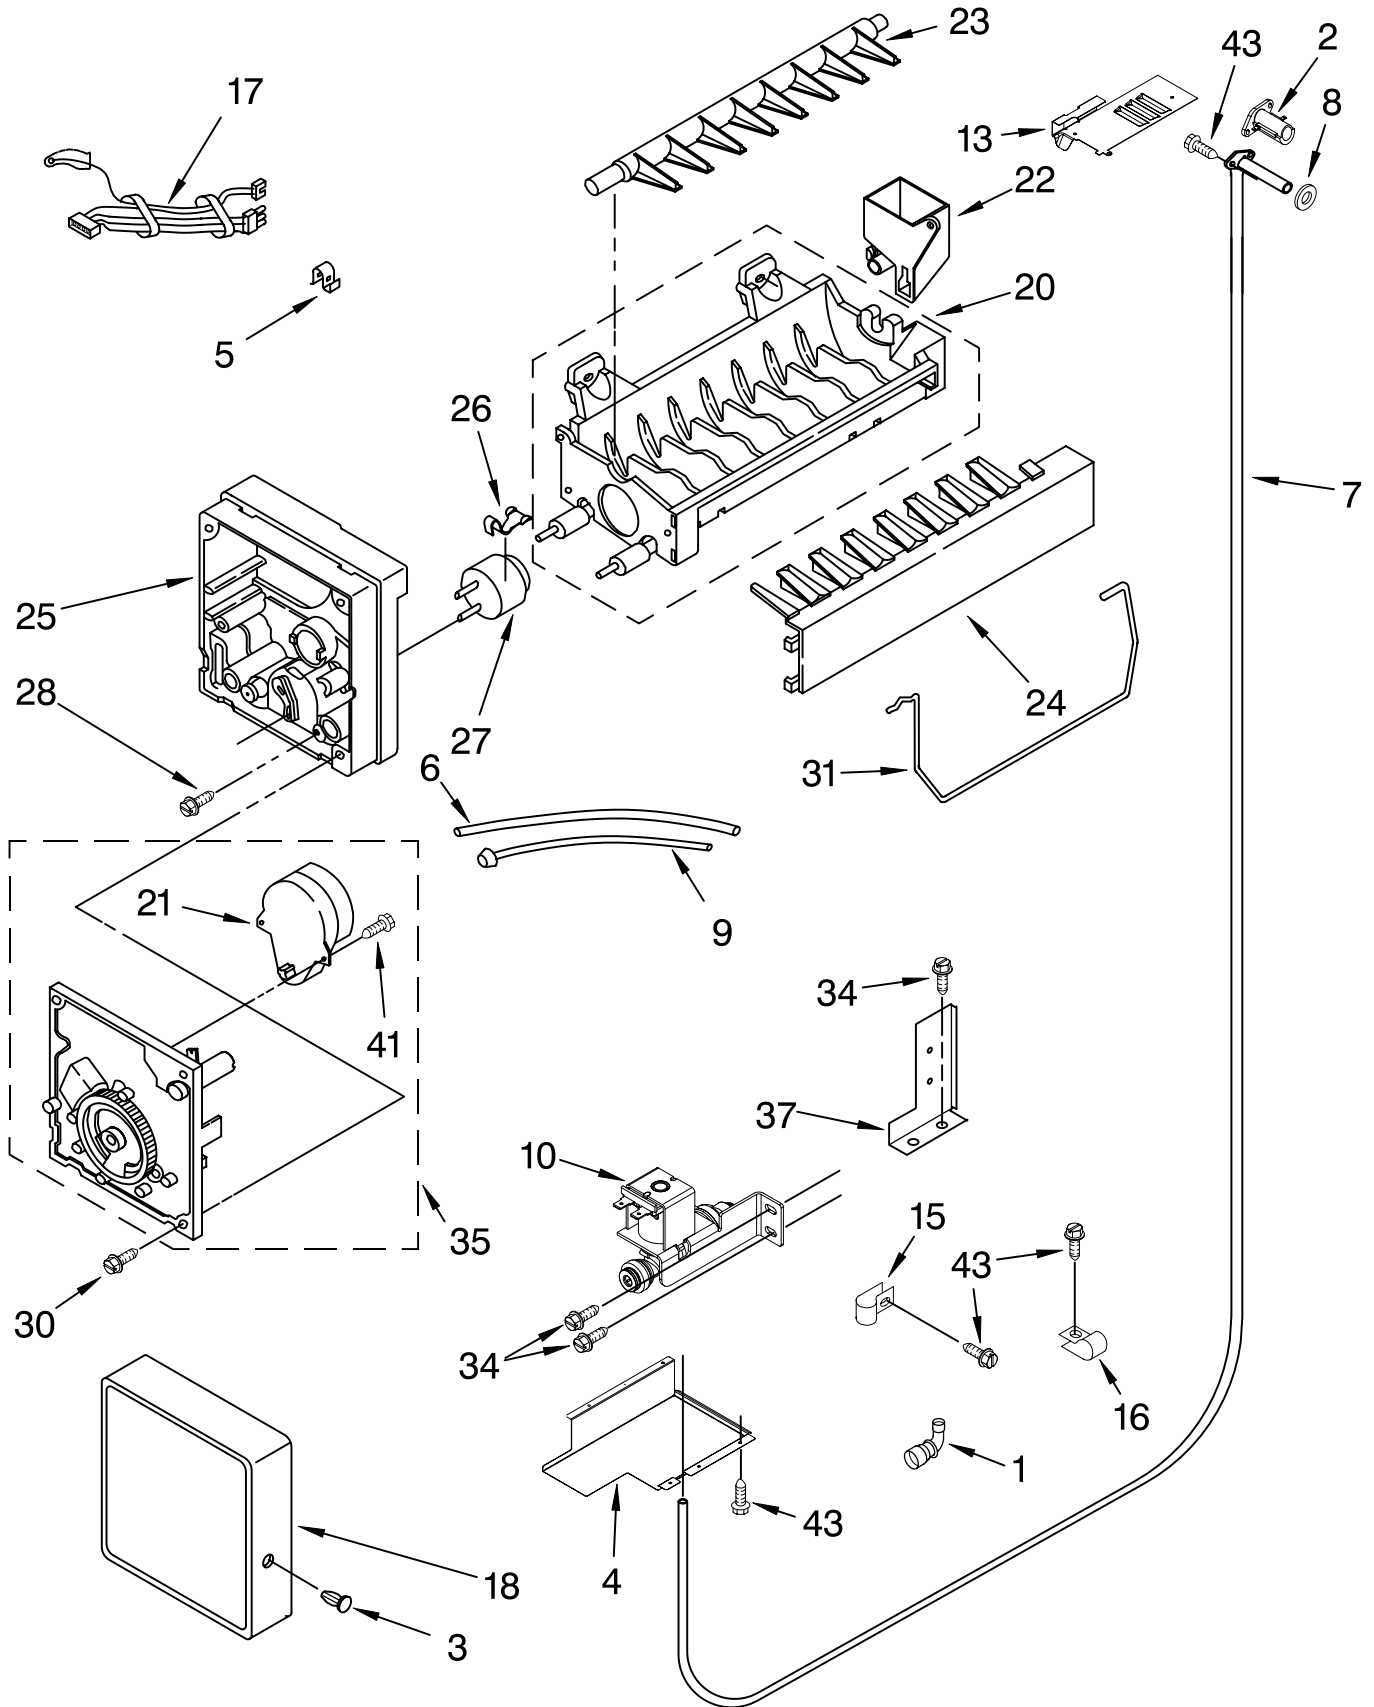

ICEMAKER PARTS

For Model: KBLO36FMX00

(Etched Aluminum)

FOR ORDERING INFORMATION REFER TO PARTS PRICE LIST

ICEMAKER PARTS

For Model: KBLO36FMX00
(Etched Aluminum)

<u>Illus.</u> <u>No.</u>	<u>Part</u> <u>No.</u>	<u>DESCRIPTION</u>
1	2204597	Tube, Valve
2	2221240	Heater, Fill Tube
3	489115	Fastener, Snap-In
4	2300104	Cover, Bottom Electrical
5	628379	Clip, Fuse
6	2214613	Tube, Filter Inlet
7	2221140	Water Inlet Tube Assembly
8	1106508	Seal Gasket
9	2254800	Tube, Filter Outlet
10	2254709	Valve, Solenoid
13	2221231	Heat Shield
15	489348	Clamp, Nylon Valve
16	488946	Clamp Tube
17	2254792	Wire Harness, Icemaker
18	2257538	Cover
20	628228	Mold & Heater (Also Order 542638 Silicone Grease)
21	627811	Motor
22	628356	Cup-Water Fill
23	627843	Ejector
24	2182124	Ice Striper
25	2195914	Support
26	627796	Retainer Thermostat (2)
27	627985	Thermostat (Also Order 542639 Cement Alumilastic)
28	8533917	Screw
30	489276	Screw
31	2221172	Shut Off Arm
34	489464	Screw
35	626653	Module Assembly (Includes Items 21 & 41)
37	2004914	Water Valve Mounting Bracket
41	489136	Screw (2)
43	486194	Screw
100	2266838	Complete Icemaker Assembly

FOR ORDERING INFORMATION REFER TO PARTS PRICE LIST