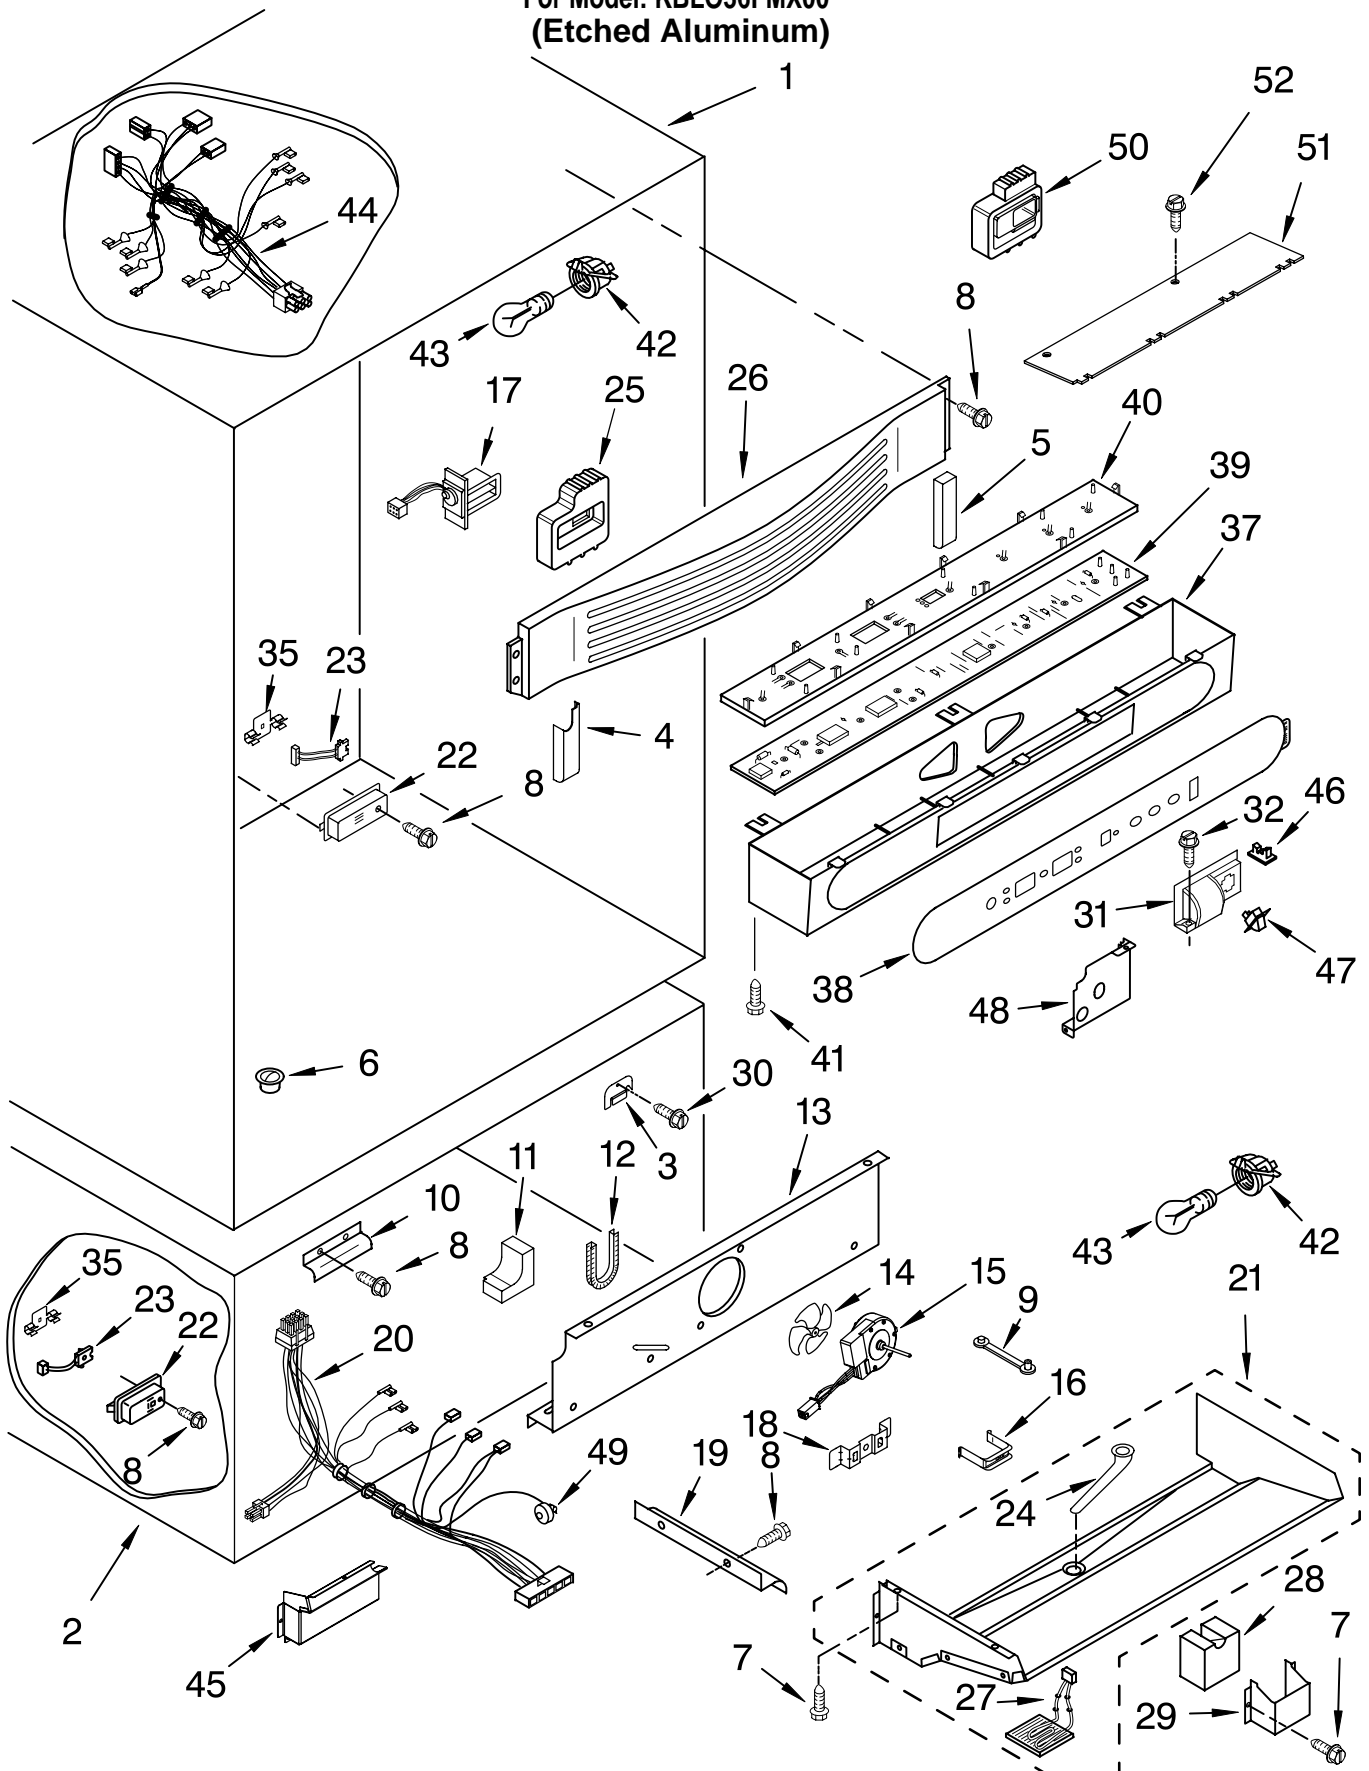

LINER PARTS

For Model: KBLO36FMX00

(Etched Aluminum)

FOR ORDERING INFORMATION REFER TO PARTS PRICE LIST

LINER PARTS

For Model: KBLO36FMX00
(Etched Aluminum)

Illus. No.	Part No.	DESCRIPTION	Illus. No.	Part No.	DESCRIPTION	Illus. No.	Part No.	DESCRIPTION
1		Liner, Refrigerator (Not Servicable)	17	2221296	Air Baffle Assembly	35	2209204	Clip, Thermistor
2		Liner, Freezer (Not Servicable)	18	2215503	Bracket	37	2215816	Control Panel
3	2215610	Cover, Heat Exchanger	19	8201595	Wiring Channel	38	2257521	Overlay, Control Panel
4	2215827	Diffuser Cap, Left Side	20	2187677	Wiring Harness, Freezer	39	2252110	Circuit Board (User Interface)
5	2005931	Diffuser Cap, Right Side	21	2215833	Cover, Evaporator Assembly	40	2215670	Insert, Control Box (User Interface)
6	2171846	Release Valve	22	1116793	Cover, Thermistor	41	489464	Screw
7	487539	Screw, 8-15 x 1/2	23	2213442	Thermistor	42	2162085	Socket, Light
8	486194	Screw	24	2209208	Drain Tube, Condensate	43	2257556	Light Bulb
9	2208968	Motor, Grommet	25	2215530	Insulation, Baffle	44	2187424	Harness, Control Box
10	2006148	Wiring Channel, Freezer Rear	26	2215531	Cover, Air Diffuser	45	8201534	Cover, Wiring Freezer Light
11	2215844	Foam, Fan Shroud	27	2204595	Heater-Tube, Drain	46	1115375	Clip, Wiring
12	2215910	Grommet, Flexible	28	2204538	Insulation, Tube Drain	47	1115373	Switch, Rocker
13	2215606	Shroud, Evaporator Fan	29	2204537	Cover, Tube Drain	48	2005792	Wiring Cover, Icemaker
14	2169142	Blade, Fan	30	488500	Screw	49	2187378	Defrost Bi-Metal
15	2259385	Motor, Fan	31	2215835	Housing, Switch	50	2215829	Diffuser Assembly
16	2155590	Retainer, Fan Motor	32	1157158	Screw, 8-18 x 3/8	51	2221121	Support, Control Box
						52	489006	Screw

FOR ORDERING INFORMATION REFER TO PARTS PRICE LIST