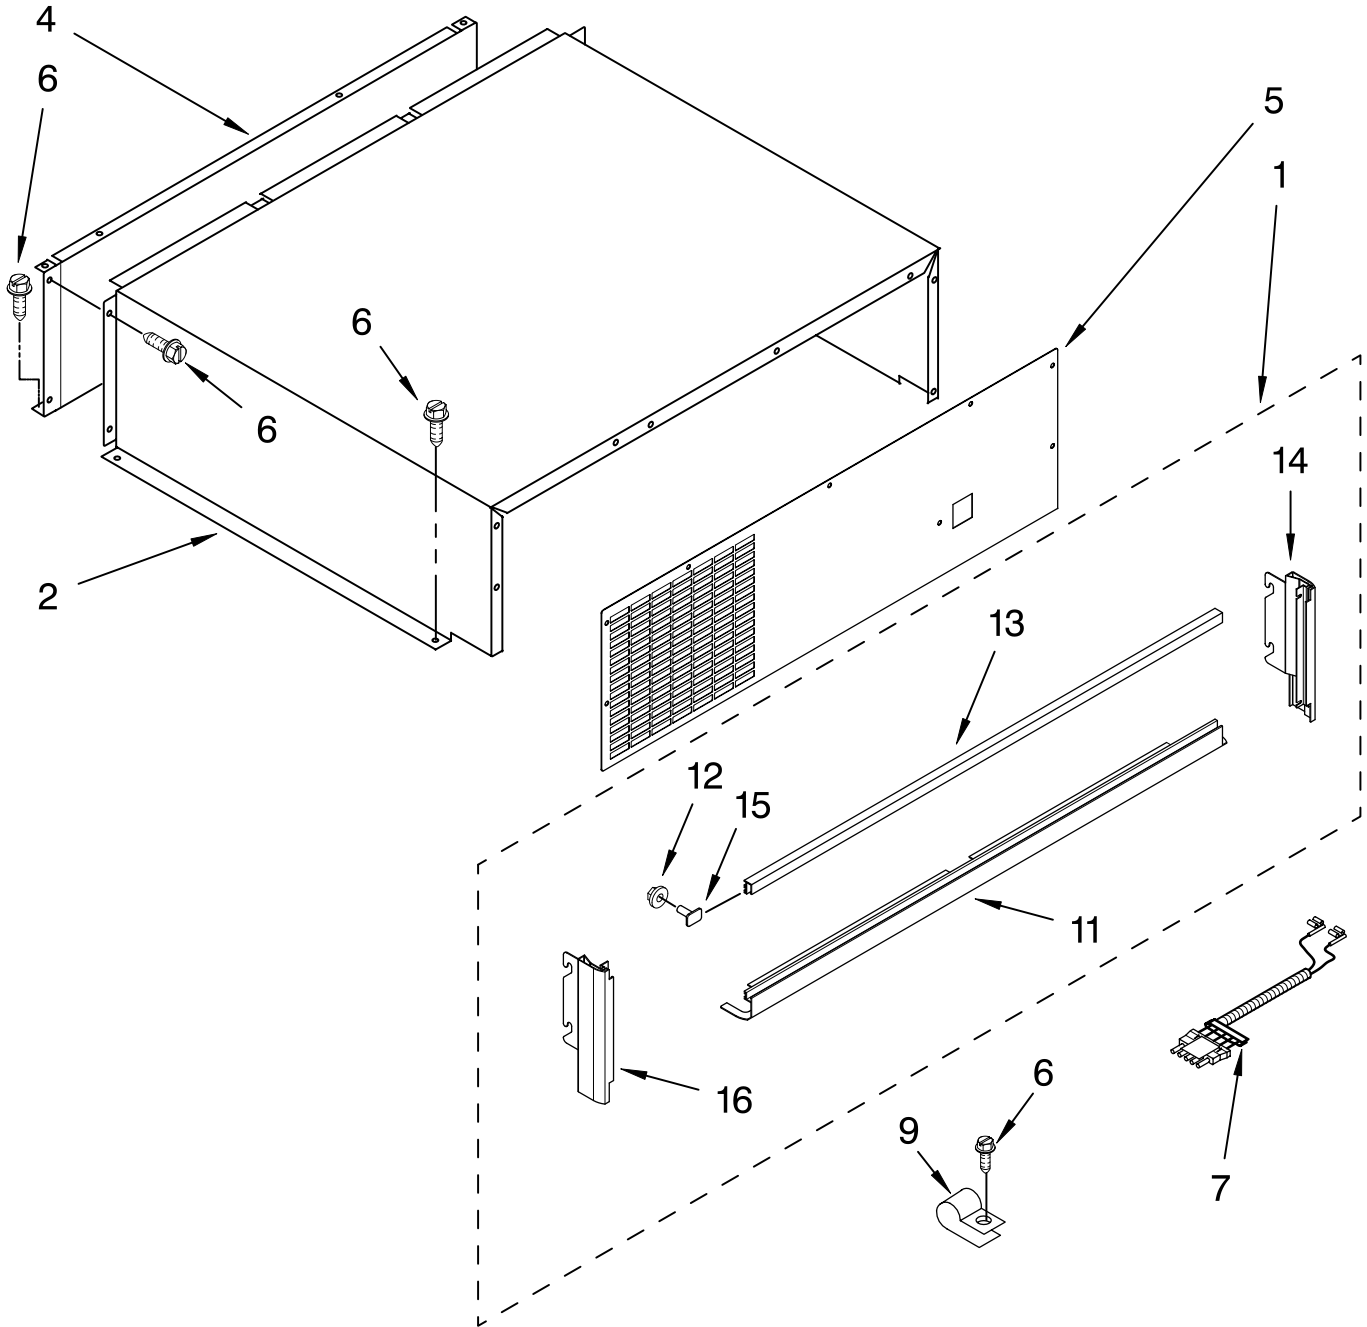

TOP GRILLE AND UNIT COVER PARTS

For Model: KBLO36FMX00
(Etched Aluminum)

Illus. No.	Part No.	DESCRIPTION
1	2259425X	Top Grille Assembly Etched Aluminum
2	2259320	Cover, Unit
4	2256466	Back Panel
5	2259095	Front, Unit Cover

Illus. No.	Part No.	DESCRIPTION
6	487415	Screw
7	2187423	Wire Assembly
9	489348	Clamp
11	2259438X	Grille-Trim, Bottom
12	1161548	Nut

Illus. No.	Part No.	DESCRIPTION
13	2259440X	Grille-Trim, Top
14	2259420X	Grille-Trim, Right Side
15	2003347	Screw 8-32 x 7/16
16	2259421X	Grille-Trim, Left Side

FOR ORDERING INFORMATION REFER TO PARTS PRICE LIST