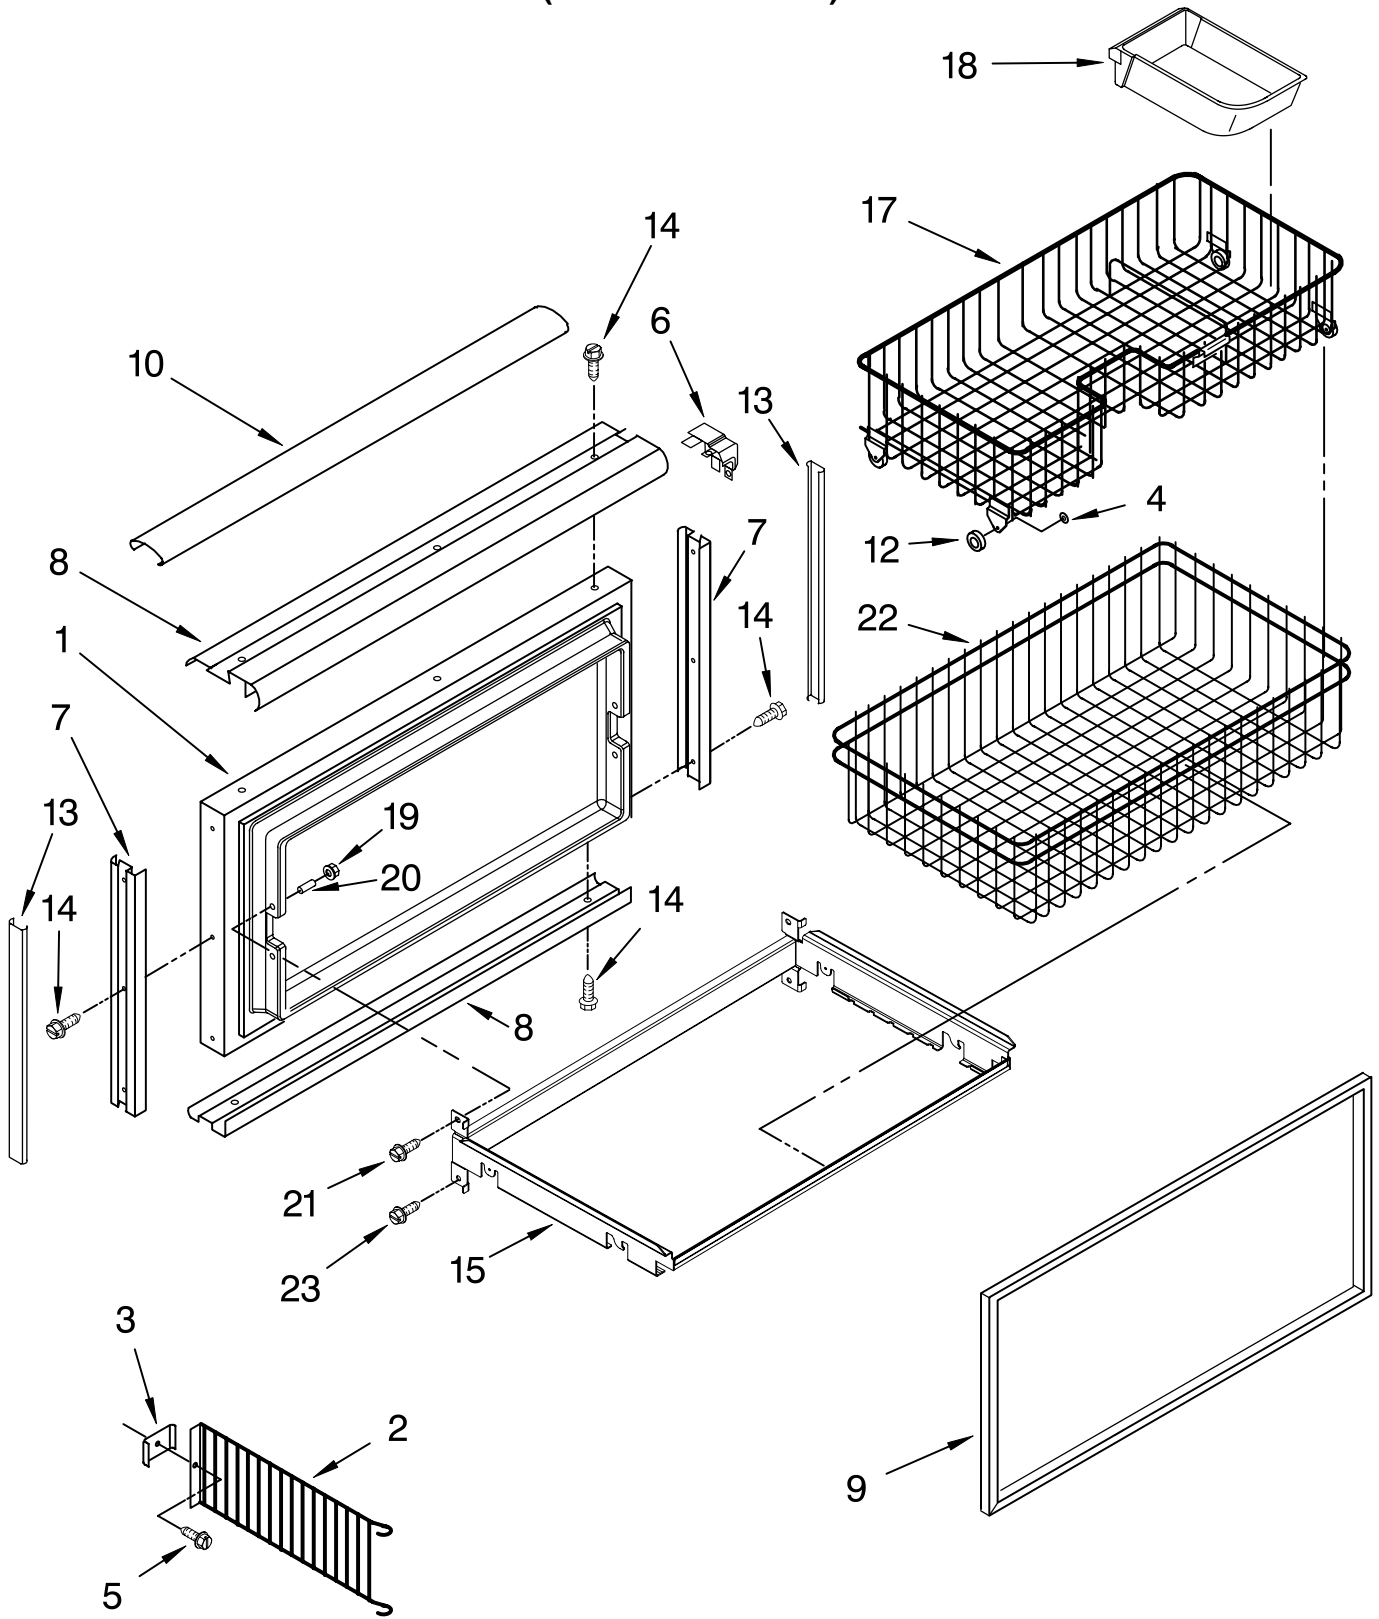

FREEZER DOOR AND BASKET PARTS

For Model: KBLO36FMX00
(Etched Aluminum)

FOR ORDERING INFORMATION REFER TO PARTS PRICE LIST

FREEZER DOOR AND BASKET PARTS

For Model: KBLO36FMX00
(Etched Aluminum)

Illus. No.	Part No.	DESCRIPTION
1	2300085	Freezer Door Panel (Includes Item 9)
2	2204525	Divider, Basket
3	2207429	Clamp, Divider
4	2207415	Nut, Crimp
5	3190699	Screw
6	2258903	Trim-Door, Corner
7	2258901X	Trim-Door, Side
8	2258902X	Trim-Door, Top & Bottom
9	2300185	Door Gasket, Magnetic
10	2259363X	Cover-Screw, Top & Bottom
12	2204542	Roller
13	2259364X	Cover-Screw, Side
14		Screw, 8-15 x 1/2
15	8281250	Stainless Steel Bracket Assembly, Freezer Basket
17	2257442	Basket, Upper
18	2174124	Pan, Ice Cube
19	2207454	Nut, Hex
20	2207471	Bushing
21	3400507	Screw
22	2257331	Basket, Freezer Lower
23	488500	Screw

FOR ORDERING INFORMATION REFER TO PARTS PRICE LIST