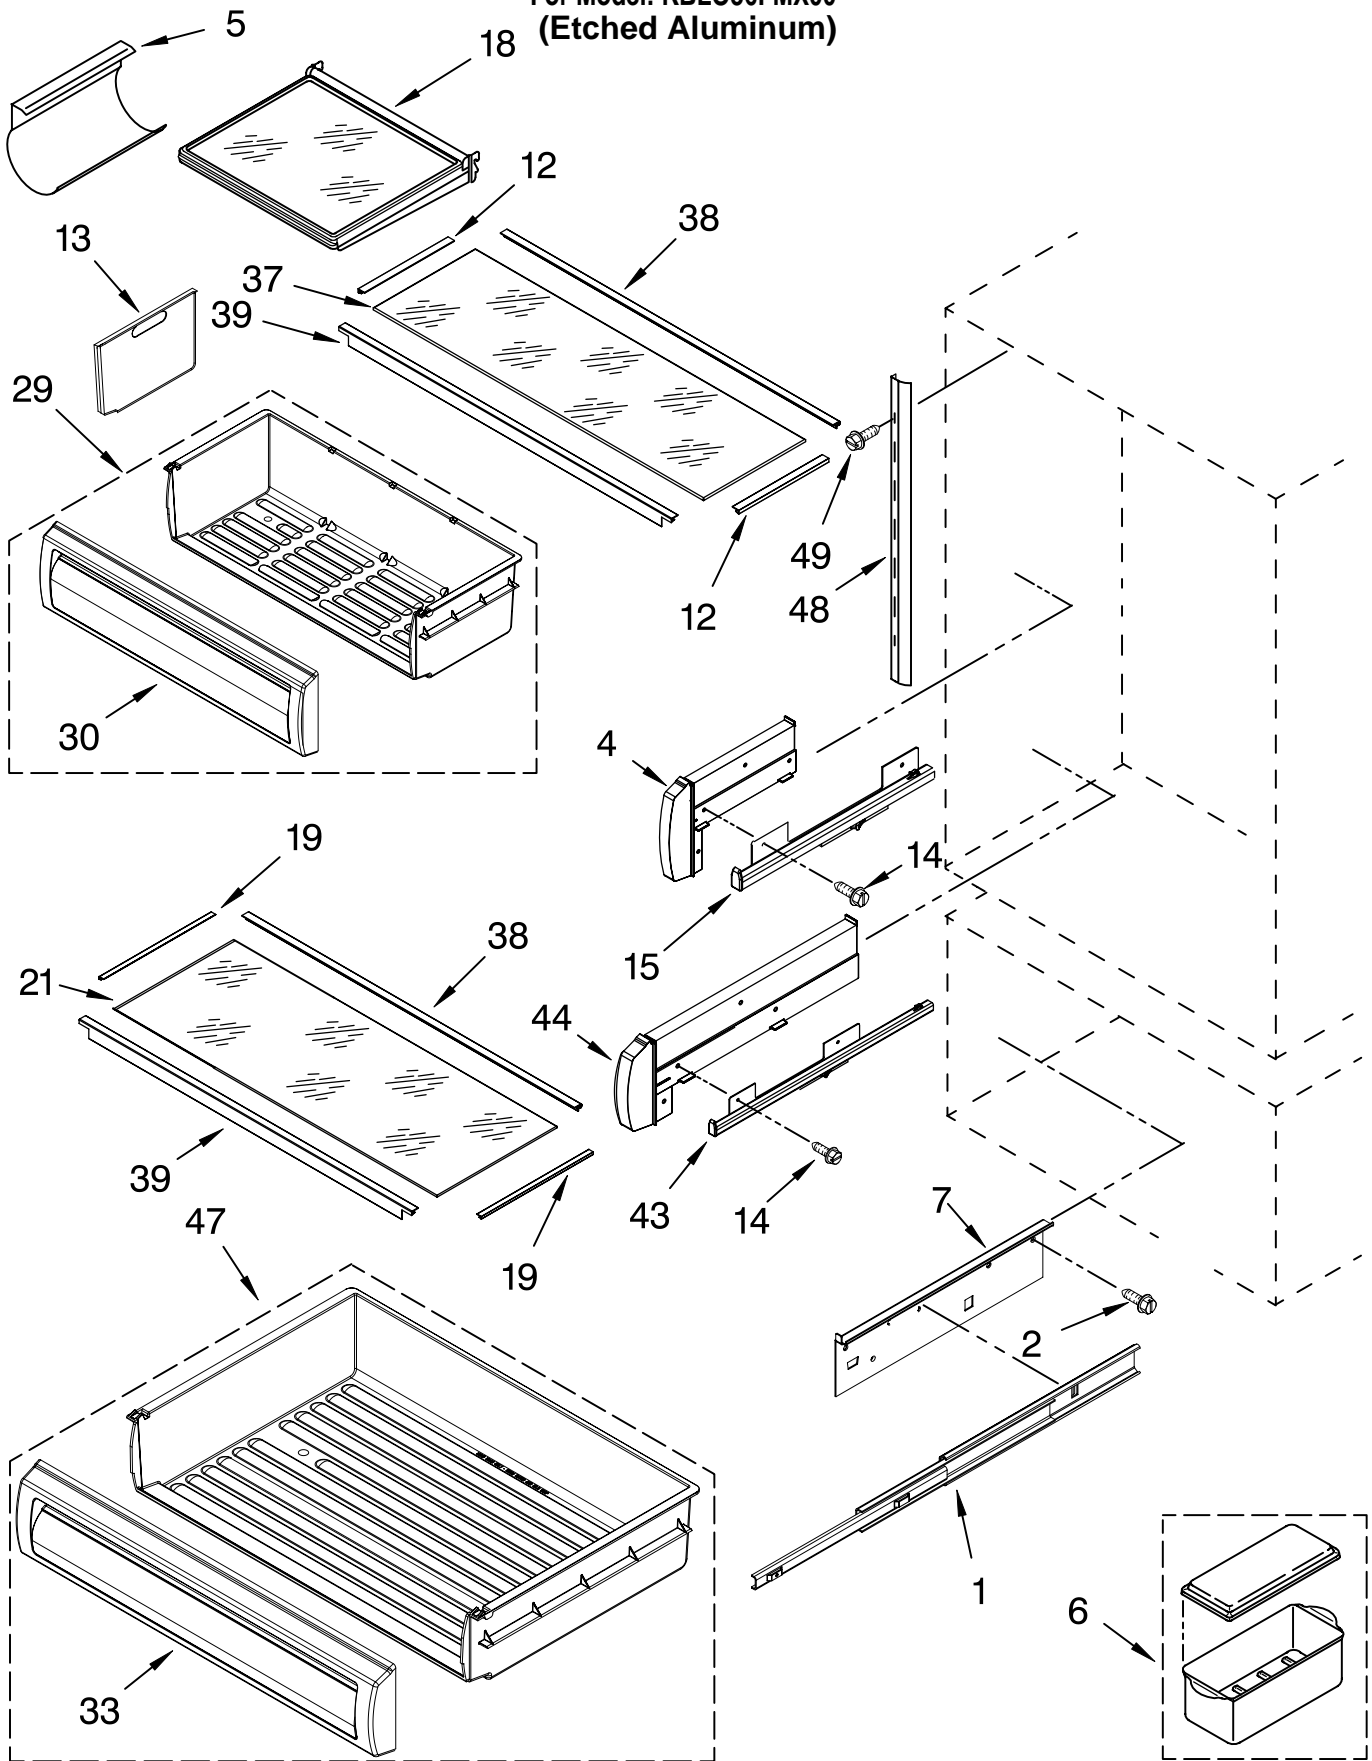

REFRIGERATOR SHELF PARTS

For Model: KBLO36FMX00
(Etched Aluminum)

FOR ORDERING INFORMATION REFER TO PARTS PRICE LIST

REFRIGERATOR SHELF PARTS

For Model: KBLO36FMX00
(Etched Aluminum)

Illus. No.	Part No.	DESCRIPTION
1		Slide, Freezer Basket
	2257355	Right Side
	2257356	Left Side
2	2006475	Screw, 8-15 x 1.00
4		Spacer, Crisper
	2256443	Right Side
	2256442	Left Side
5	2179404	Rack, Wine
6	2221071	Egg Bin
7		Bracket, Freezer Basket
	2257327	Right Side
	2257326	Left Side
12	2257562	Trim-Glass, Side
13	2256474	Divider, Crisper Pan
14	8533929	Screw
15		Slide, Crisper
	2256440	Left Side
	2256441	Right Side
18	2258973	Shelf (4)
19	2257563	Trim-Glass, Side
21	2257561	Glass Shelf, Deli
29	2256375	Crisper Pan Assembly (Includes #30)
30	2256374	Front, Crisper Pan
33	2257548	Front, Deli Pan
37	2257560	Glass, Crisper Shelf
38	2257564	Trim-Glass, Rear
39	2257566	Trim-Glass, Front
43		Slide, Deli
	2257544	Left Side
	2257545	Right Side
44		Spacer, Deli
	2257531	Left Side
	2257532	Right Side
47	2257535	Deli Pan Assembly (Includes #33)
48	2005410	Ladder, Shelf (4)
49	2006475	Screw,

FOR ORDERING INFORMATION REFER TO PARTS PRICE LIST